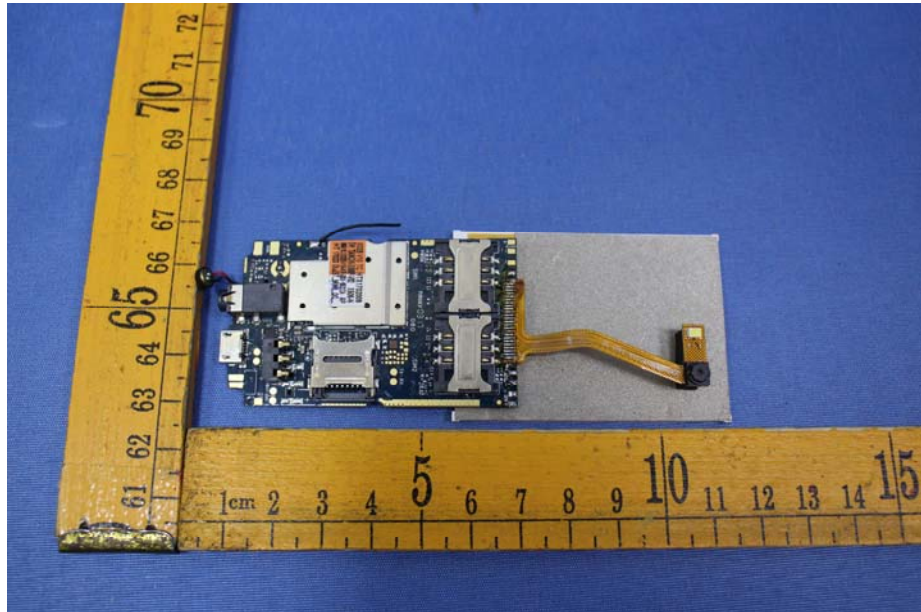

Appendix WTS17S0373857E_Photo

EUT – Internal View Model SNAP+ FCC ID: GAO-SNAP2P

Appendix WTS17S0373857E_Photo

Appendix WTS17S0373857E_Photo

Appendix WTS17S0373857E_Photo

Appendix WTS17S0373857E_Photo

====End====