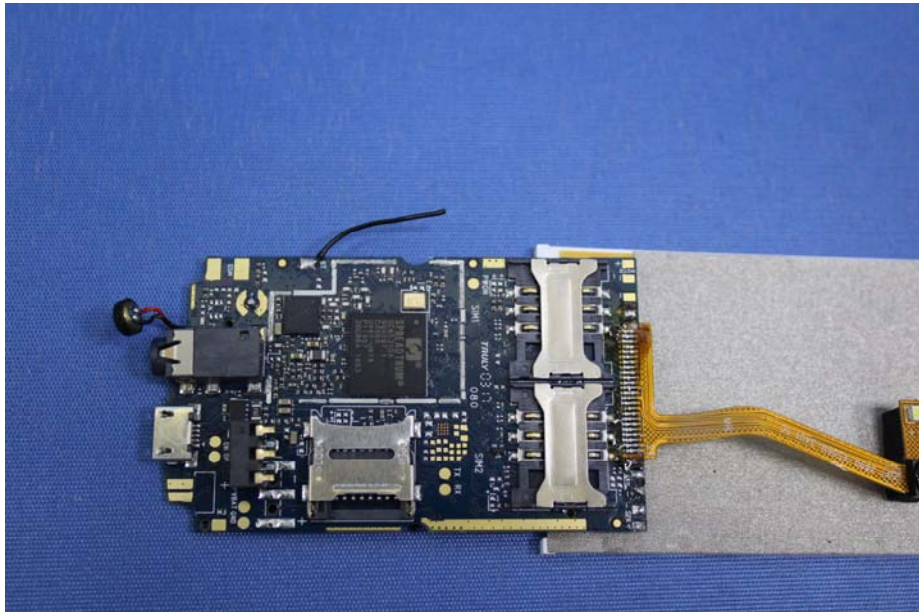

Appendix WTS17S0373857E_Photo

EUT – Internal View Model SNAP+ FCC ID: GAO-SNAP2P

Appendix WTS17S0373857E_Photo

Appendix WTS17S0373857E_Photo

Appendix WTS17S0373857E_Photo

Appendix WTS17S0373857E_Photo

====End====