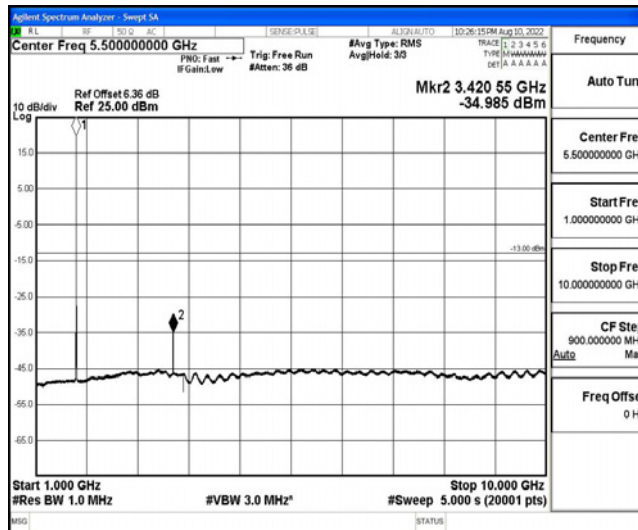

Band66-5MHz-16QAM-131997-1RB#0-Range4: 1000~10000MHz

Band66-5MHz-16QAM-131997-1RB#0-Range5: 10000~20000MHz

Band66-5MHz-16QAM-132322-1RB#0-Range1: 0.009~0.15MHz

Band66-5MHz-16QAM-132322-1RB#0-Range2:0.15~30MHz