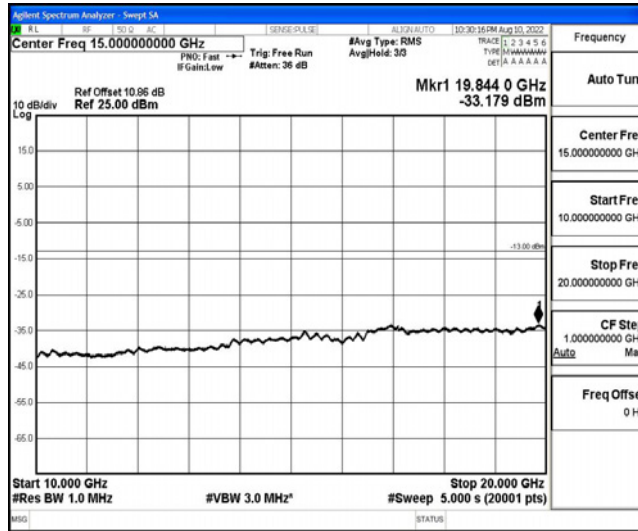

Band66-5MHz-16QAM-132322-1RB#0-Range3:30~1000MHz

Band66-5MHz-16QAM-132322-1RB#0-Range4:1000~10000MHz

Band66-5MHz-16QAM-132322-1RB#0-Range5:10000~20000MHz

Band66-5MHz-16QAM-132647-1RB#0-Range1:0.009~0.15MHz