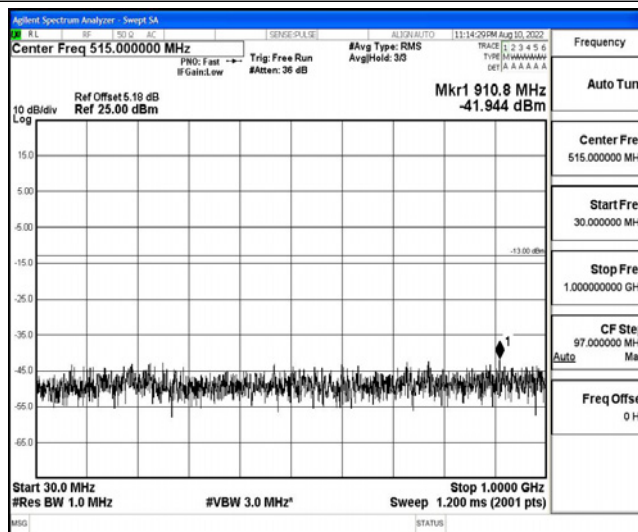

Band66-15MHz-16QAM-132047-1RB#0-Range5:10000~20000MHz

Band66-15MHz-16QAM-132322-1RB#0-Range1:0.009~0.15MHz

Band66-15MHz-16QAM-132322-1RB#0-Range2:0.15~30MHz

Band66-15MHz-16QAM-132322-1RB#0-Range3:30~1000MHz