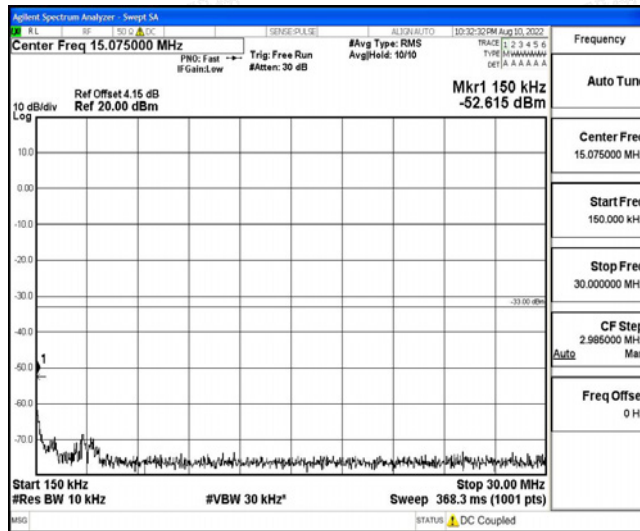

Band66-5MHz-16QAM-132647-1RB#0-Range2:0.15~30MHz

Band66-5MHz-16QAM-132647-1RB#0-Range3:30~1000MHz