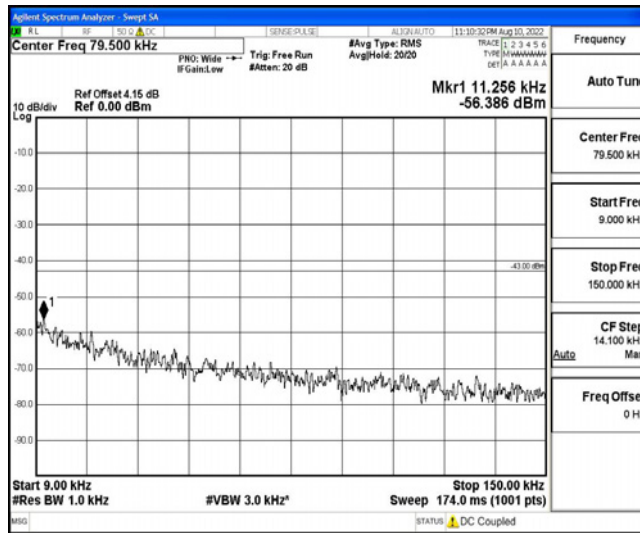

Band66-15MHz-16QAM-132047-1RB#0-Range1:0.009~0.15MHz

Band66-15MHz-16QAM-132047-1RB#0-Range2:0.15~30MHz