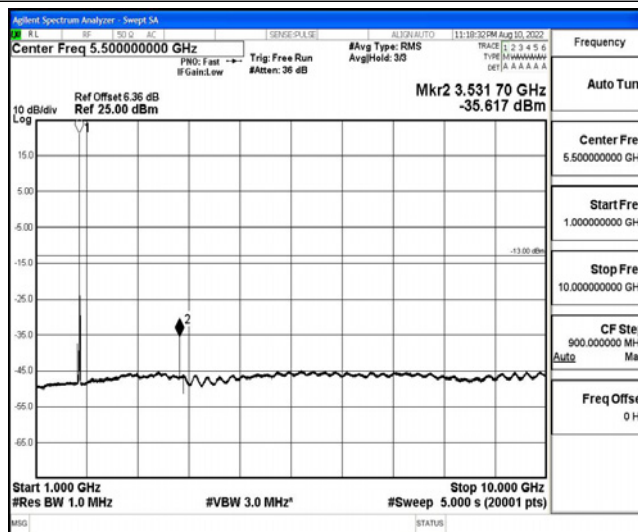

Band66-15MHz-16QAM-132597-1RB#0-Range4:1000~10000MHz

Band66-15MHz-16QAM-132597-1RB#0-Range5:10000~20000MHz