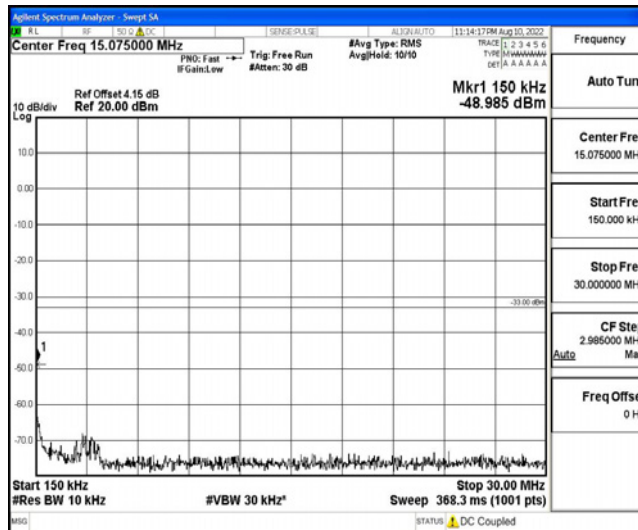

Band66-15MHz-16QAM-132047-1RB#0-Range5:10000~20000MHz

Band66-15MHz-16QAM-132322-1RB#0-Range1:0.009~0.15MHz

Band66-15MHz-16QAM-132322-1RB#0-Range2:0.15~30MHz

Band66-15MHz-16QAM-132322-1RB#0-Range3:30~1000MHz