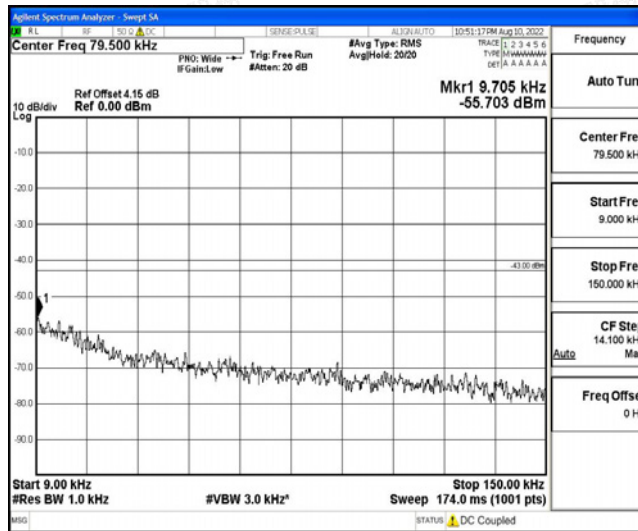

Band66-10MHz-16QAM-132322-1RB#0-Range1:0.009~0.15MHz

Band66-10MHz-16QAM-132322-1RB#0-Range2:0.15~30MHz