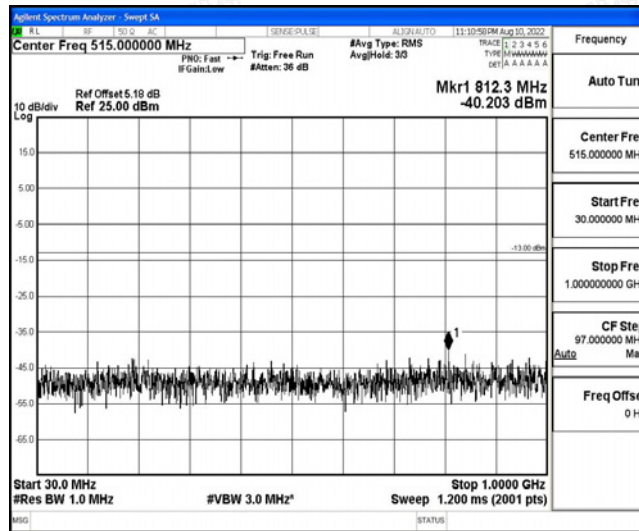

Band66-15MHz-16QAM-132047-1RB#0-Range1:0.009~0.15MHz

Band66-15MHz-16QAM-132047-1RB#0-Range2:0.15~30MHz

Band66-15MHz-16QAM-132047-1RB#0-Range3:30~1000MHz

Band66-15MHz-16QAM-132047-1RB#0-Range4:1000~10000MHz