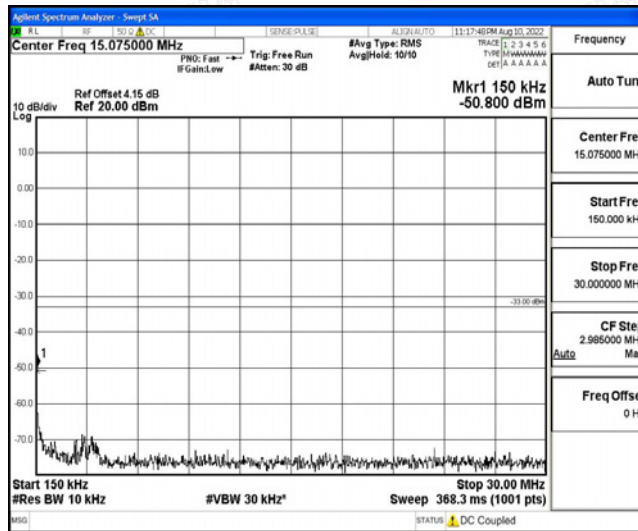

Band66-15MHz-16QAM-132322-1RB#0-Range4:1000~10000MHz

Band66-15MHz-16QAM-132322-1RB#0-Range5: 10000~20000MHz

Band66-15MHz-16QAM-132597-1RB#0-Range1: 0.009~0.15MHz

Band66-15MHz-16QAM-132597-1RB#0-Range2: 0.15~30MHz