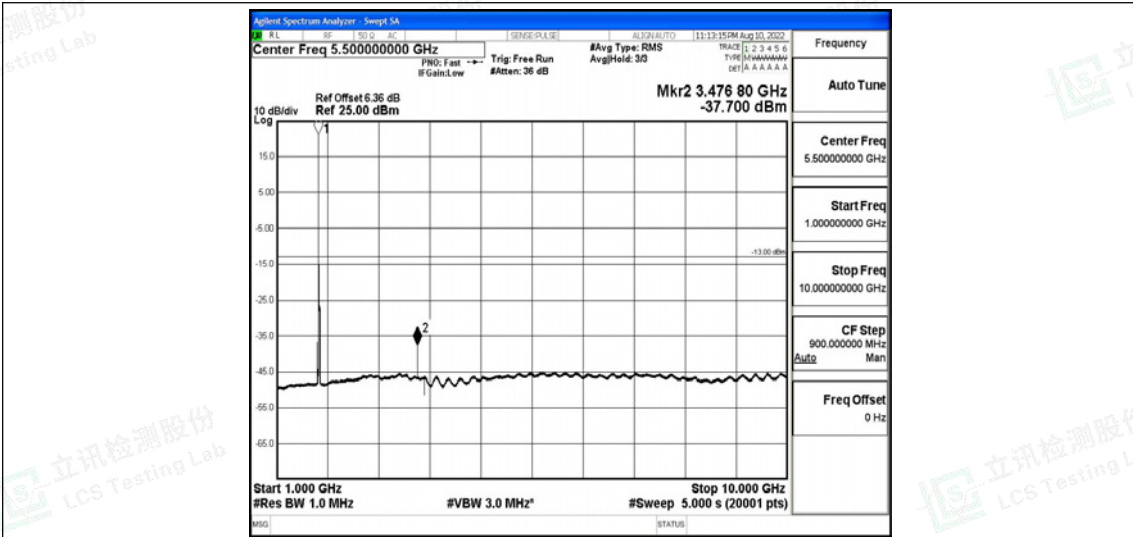

Band66-15MHz-QPSK-132322-1RB#0-Range1: 0.009~0.15MHz

Band66-15MHz-QPSK-132322-1RB#0-Range2:0.15~30MHz

Band66-15MHz-QPSK-132322-1RB#0-Range3:30~1000MHz

Band66-15MHz-QPSK-132322-1RB#0-Range4:1000~10000MHz

Band66-15MHz-QPSK-132322-1RB#0-Range5:10000~20000MHz