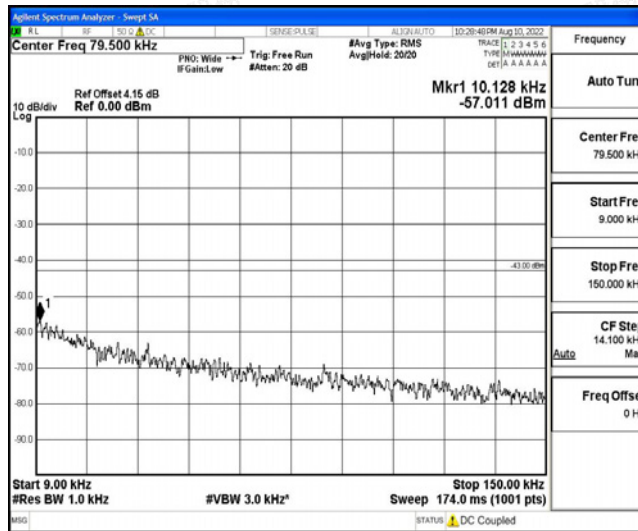

Band66-5MHz-16QAM-131997-1RB#0-Range4: 1000~10000MHz

Band66-5MHz-16QAM-131997-1RB#0-Range5: 10000~20000MHz

Band66-5MHz-16QAM-132322-1RB#0-Range1: 0.009~0.15MHz

Band66-5MHz-16QAM-132322-1RB#0-Range2:0.15~30MHz