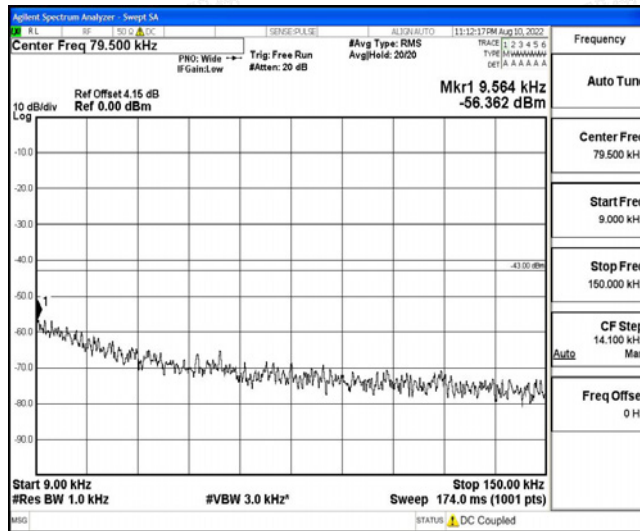

Band66-15MHz-QPSK-132322-1RB#0-Range1: 0.009~0.15MHz

Band66-15MHz-QPSK-132322-1RB#0-Range2:0.15~30MHz