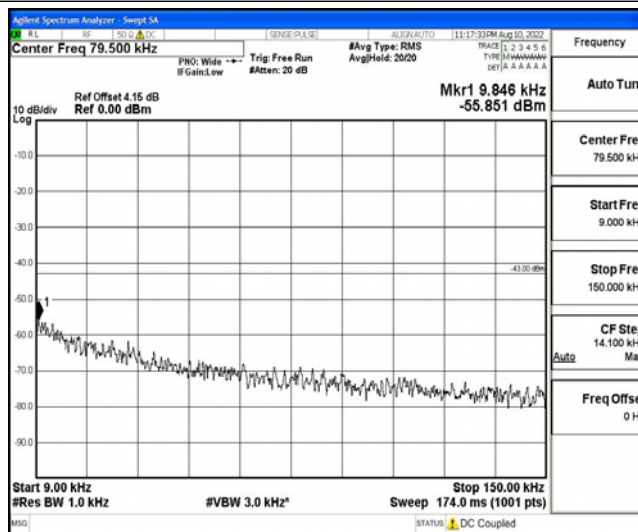

Band66-15MHz-16QAM-132322-1RB#0-Range4:1000~10000MHz

Band66-15MHz-16QAM-132322-1RB#0-Range5: 10000~20000MHz

Band66-15MHz-16QAM-132597-1RB#0-Range1: 0.009~0.15MHz

Band66-15MHz-16QAM-132597-1RB#0-Range2: 0.15~30MHz