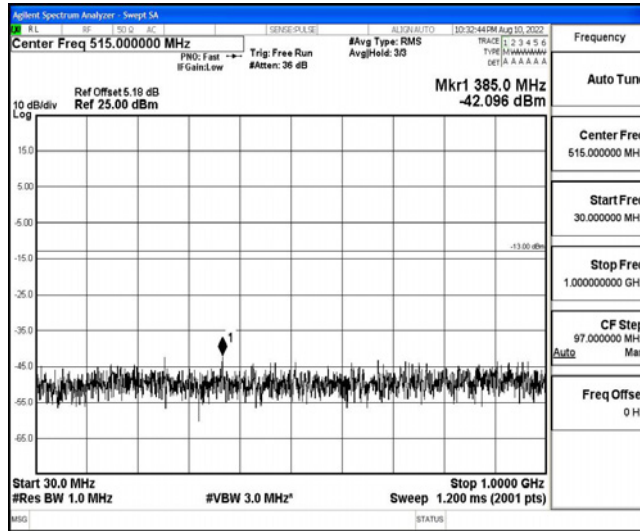

Band66-5MHz-16QAM-132647-1RB#0-Range3:30~1000MHz

Band66-5MHz-16QAM-132647-1RB#0-Range4:1000~10000MHz