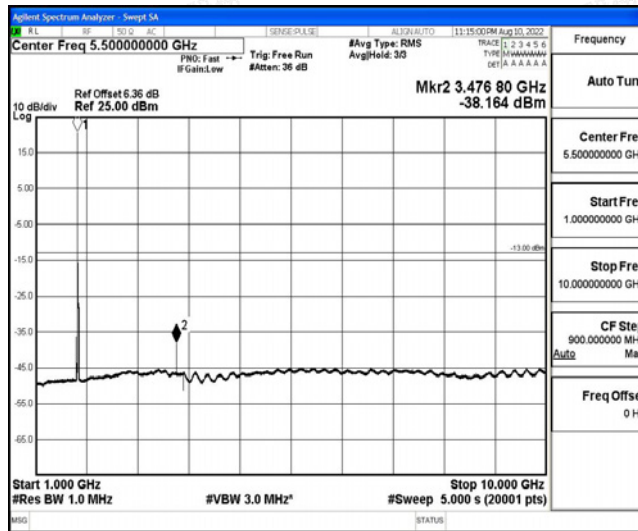

Band66-15MHz-16QAM-132322-1RB#0-Range4:1000~10000MHz

Band66-15MHz-16QAM-132322-1RB#0-Range5: 10000~20000MHz