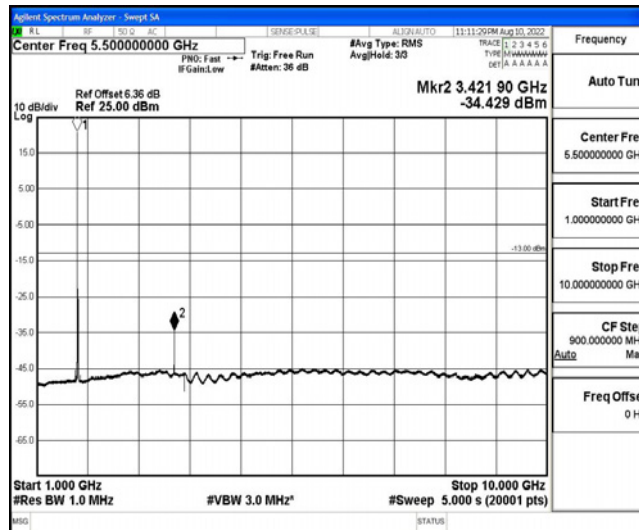

Band66-15MHz-16QAM-132047-1RB#0-Range1:0.009~0.15MHz

Band66-15MHz-16QAM-132047-1RB#0-Range2:0.15~30MHz

Band66-15MHz-16QAM-132047-1RB#0-Range3:30~1000MHz

Band66-15MHz-16QAM-132047-1RB#0-Range4:1000~10000MHz