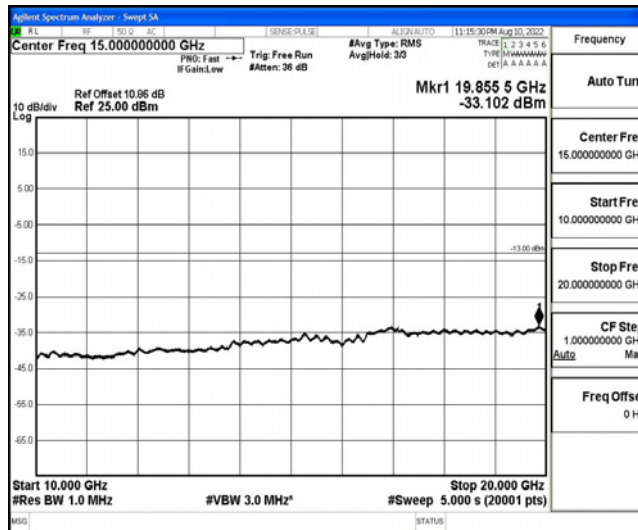

Band66-15MHz-16QAM-132322-1RB#0-Range5: 10000~20000MHz

Band66-15MHz-16QAM-132597-1RB#0-Range1: 0.009~0.15MHz