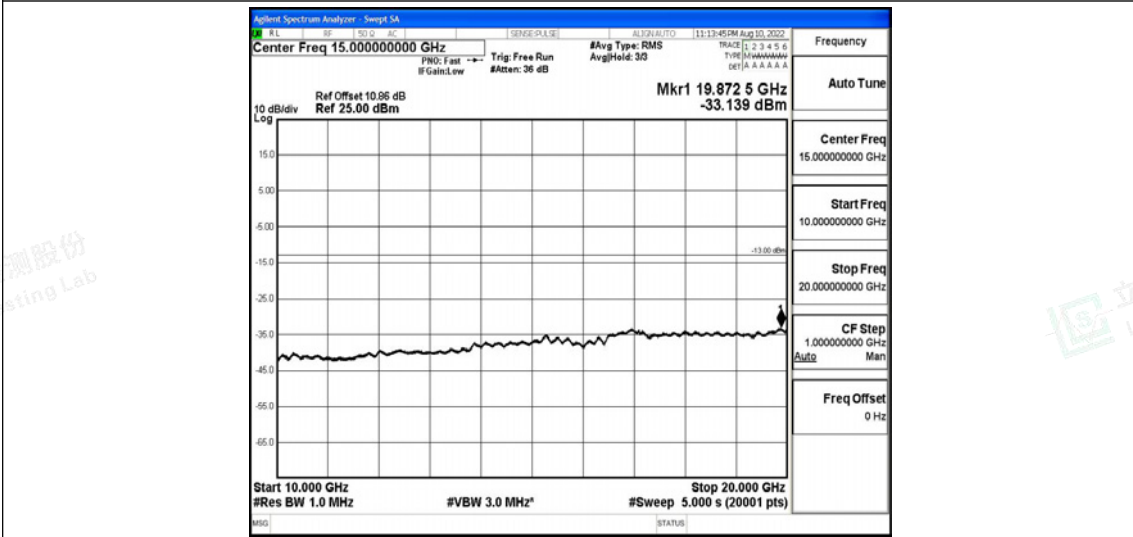

Band66-15MHz-QPSK-132322-1RB#0-Range1: 0.009~0.15MHz

Band66-15MHz-QPSK-132322-1RB#0-Range2:0.15~30MHz

Band66-15MHz-QPSK-132322-1RB#0-Range3:30~1000MHz

Band66-15MHz-QPSK-132322-1RB#0-Range4:1000~10000MHz

Band66-15MHz-QPSK-132322-1RB#0-Range5:10000~20000MHz