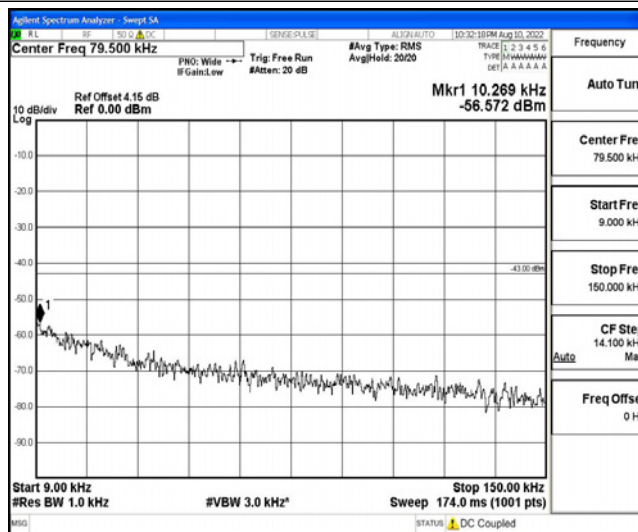

Band66-5MHz-16QAM-132322-1RB#0-Range3:30~1000MHz

Band66-5MHz-16QAM-132322-1RB#0-Range4:1000~10000MHz

Band66-5MHz-16QAM-132322-1RB#0-Range5:10000~20000MHz

Band66-5MHz-16QAM-132647-1RB#0-Range1:0.009~0.15MHz