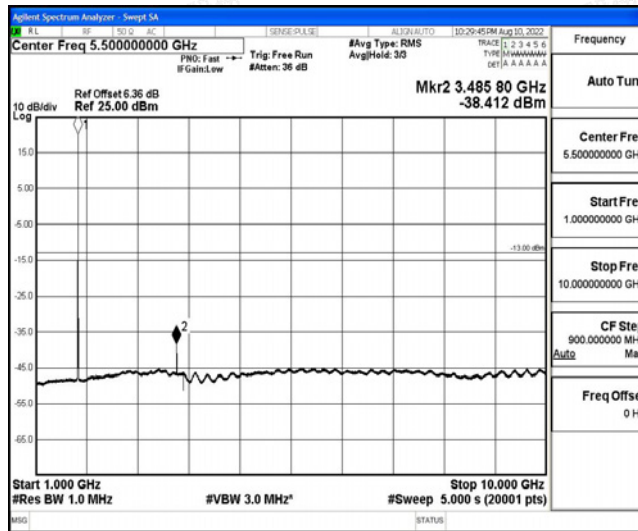

Band66-5MHz-16QAM-132322-1RB#0-Range4:1000~10000MHz

Band66-5MHz-16QAM-132322-1RB#0-Range5:10000~20000MHz