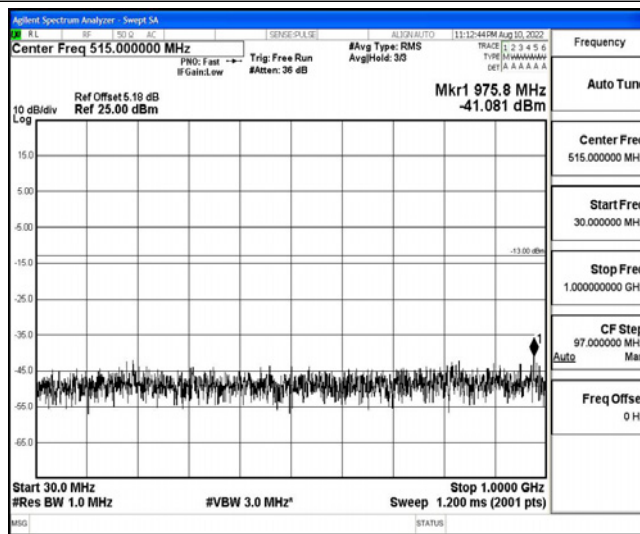

Band66-15MHz-QPSK-132322-1RB#0-Range1: 0.009~0.15MHz

Band66-15MHz-QPSK-132322-1RB#0-Range2:0.15~30MHz

Band66-15MHz-QPSK-132322-1RB#0-Range3:30~1000MHz

Band66-15MHz-QPSK-132322-1RB#0-Range4:1000~10000MHz

Band66-15MHz-QPSK-132322-1RB#0-Range5:10000~20000MHz