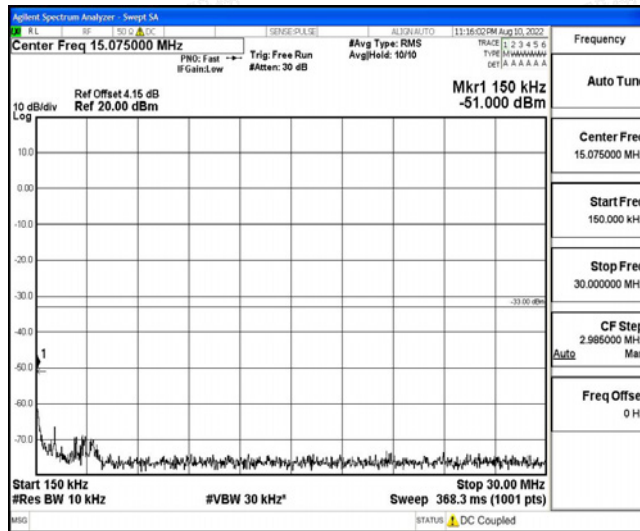

Band66-15MHz-QPSK-132597-1RB#0-Range2:0.15~30MHz

Band66-15MHz-QPSK-132597-1RB#0-Range3:30~1000MHz