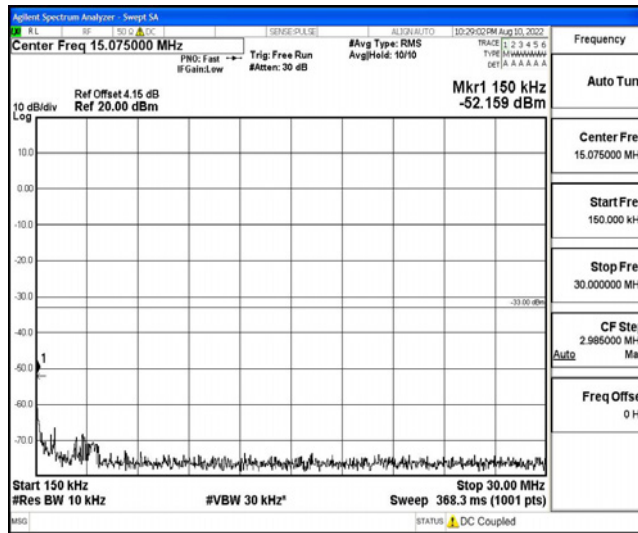

Band66-5MHz-16QAM-131997-1RB#0-Range4: 1000~10000MHz

Band66-5MHz-16QAM-131997-1RB#0-Range5: 10000~20000MHz

Band66-5MHz-16QAM-132322-1RB#0-Range1: 0.009~0.15MHz

Band66-5MHz-16QAM-132322-1RB#0-Range2:0.15~30MHz