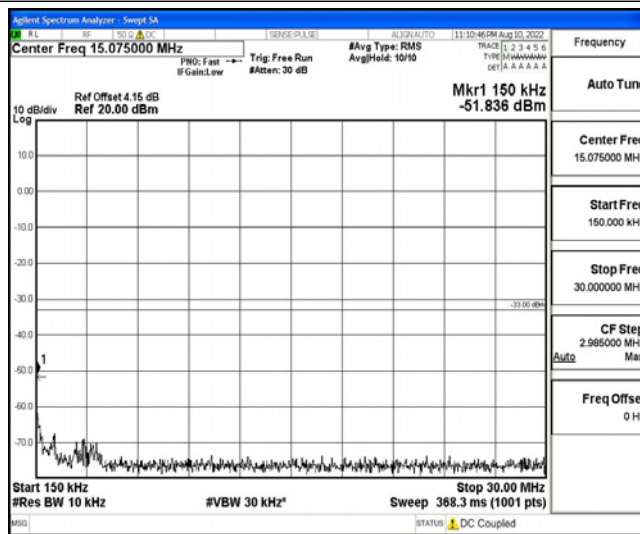

Band66-15MHz-16QAM-132047-1RB#0-Range2:0.15~30MHz

Band66-15MHz-16QAM-132047-1RB#0-Range3:30~1000MHz