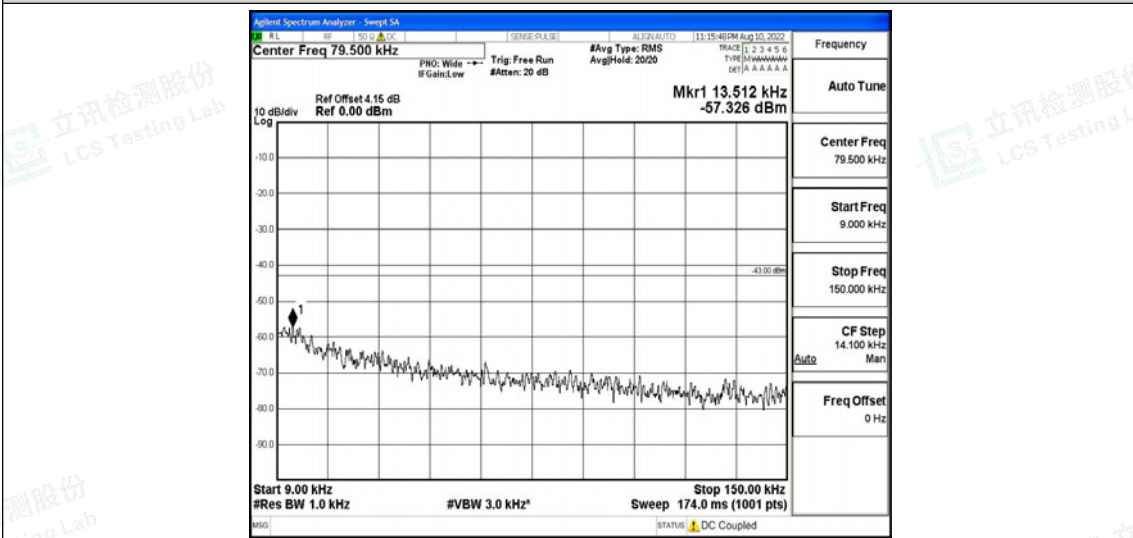

Band66-15MHz-QPSK-132597-1RB#0-Range1:0.009~0.15MHz

Band66-15MHz-QPSK-132597-1RB#0-Range2:0.15~30MHz