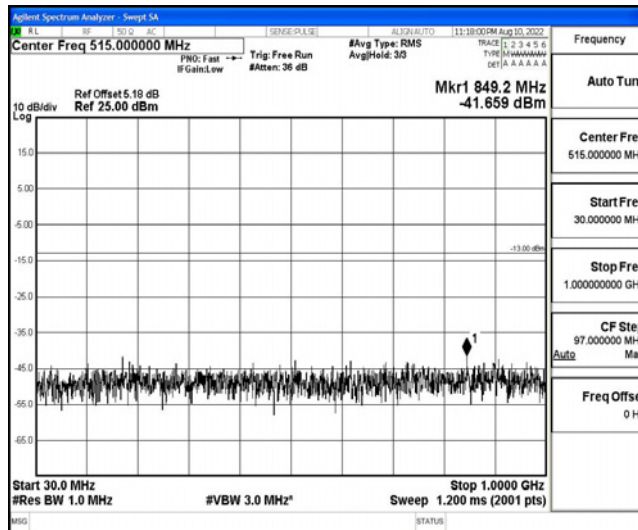

Band66-15MHz-16QAM-132597-1RB#0-Range3:30~1000MHz

Band66-15MHz-16QAM-132597-1RB#0-Range4:1000~10000MHz