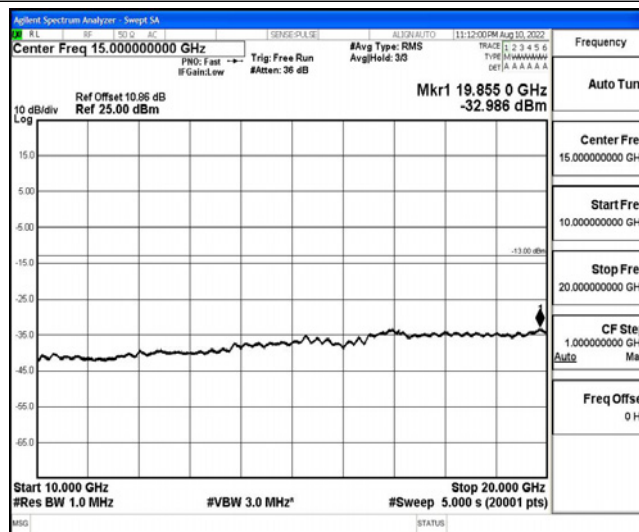

Band66-15MHz-16QAM-132047-1RB#0-Range5:10000~20000MHz

Band66-15MHz-16QAM-132322-1RB#0-Range1:0.009~0.15MHz