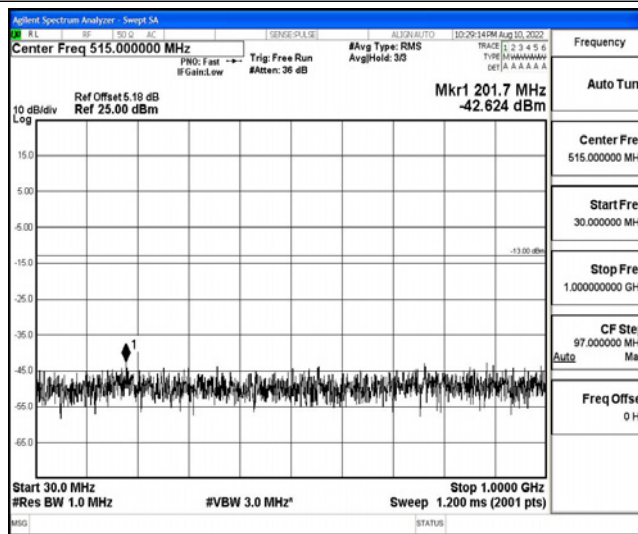

Band66-5MHz-16QAM-132322-1RB#0-Range3:30~1000MHz

Band66-5MHz-16QAM-132322-1RB#0-Range4:1000~10000MHz