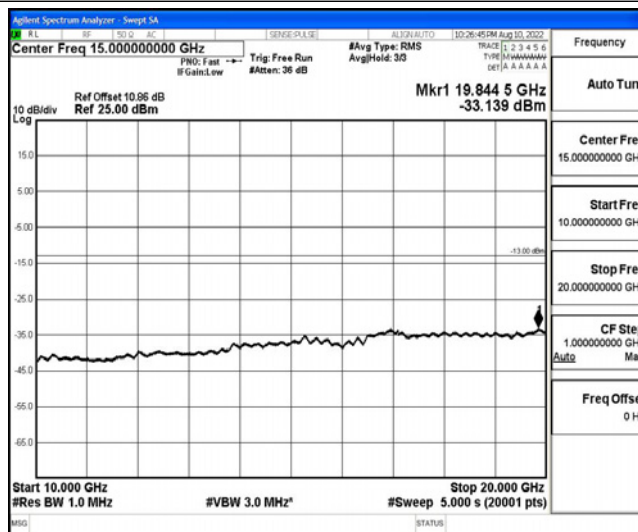

Band66-5MHz-16QAM-131997-1RB#0-Range4: 1000~10000MHz

Band66-5MHz-16QAM-131997-1RB#0-Range5: 10000~20000MHz

Band66-5MHz-16QAM-132322-1RB#0-Range1: 0.009~0.15MHz

Band66-5MHz-16QAM-132322-1RB#0-Range2:0.15~30MHz