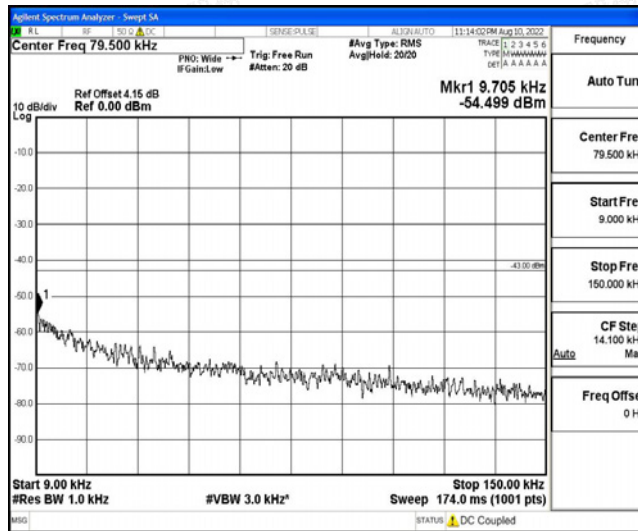

Band66-15MHz-16QAM-132322-1RB#0-Range1:0.009~0.15MHz

Band66-15MHz-16QAM-132322-1RB#0-Range2:0.15~30MHz