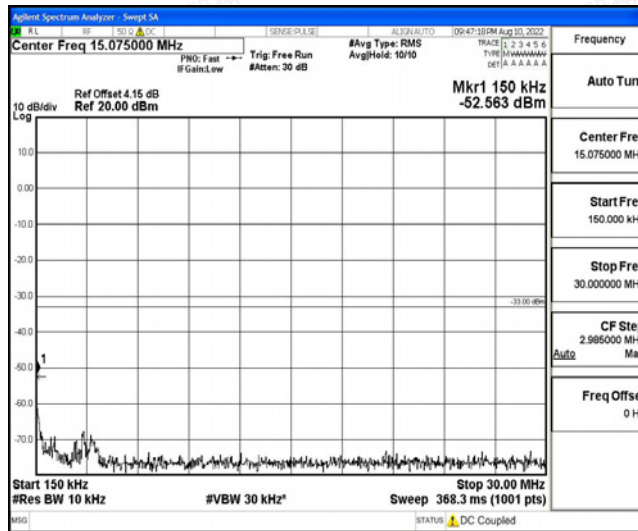

Band66-1.4MHz-16QAM-132322-1RB#0-Range5:10000~20000MHz

Band66-1.4MHz-16QAM-132665-1RB#0-Range1:0.009~0.15MHz

Band66-1.4MHz-16QAM-132665-1RB#0-Range2:0.15~30MHz

Band66-1.4MHz-16QAM-132665-1RB#0-Range3:30~1000MHz