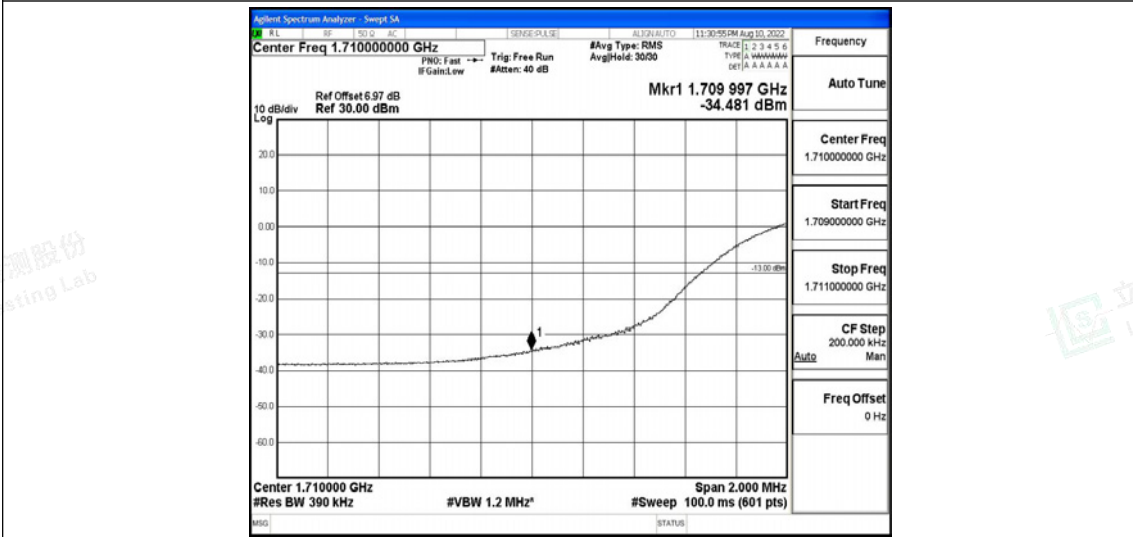

Band66-20MHz-QPSK-132072-100RB#0

Band66-20MHz-QPSK-132572-100RB#0

Band66-20MHz-16QAM-132072-100RB#0

Band66-20MHz-16QAM-132572-100RB#0

K.5 Conducted Spurious Emission

Test Result

Band	Bandwidth	Modulation	Channel	RB Configuration	Frequency Range	Result (dBm)	Verdict
Band66	1.4MHz	QPSK	131979	1RB#0	Range1:0.009~0.15MHz	-56.34	PASS
Band66	1.4MHz	QPSK	131979	1RB#0	Range2:0.15~30MHz	-51.64	PASS
Band66	1.4MHz	QPSK	131979	1RB#0	Range3:30~1000MHz	-40.95	PASS
Band66	1.4MHz	QPSK	131979	1RB#0	Range4:1000~10000MHz	-34.04	PASS
Band66	1.4MHz	QPSK	131979	1RB#0	Range5:10000~20000MHz	-33.22	PASS
Band66	1.4MHz	QPSK	132322	1RB#0	Range1:0.009~0.15MHz	-55.96	PASS
Band66	1.4MHz	QPSK	132322	1RB#0	Range2:0.15~30MHz	-51.48	PASS
Band66	1.4MHz	QPSK	132322	1RB#0	Range3:30~1000MHz	-40.8	PASS
Band66	1.4MHz	QPSK	132322	1RB#0	Range4:1000~10000MHz	-37.44	PASS
Band66	1.4MHz	QPSK	132322	1RB#0	Range5:10000~20000MHz	-33.22	PASS
Band66	1.4MHz	QPSK	132665	1RB#0	Range1:0.009~0.15MHz	-54.8	PASS
Band66	1.4MHz	QPSK	132665	1RB#0	Range2:0.15~30MHz	-51.36	PASS
Band66	1.4MHz	QPSK	132665	1RB#0	Range3:30~1000MHz	-42.44	PASS
Band66	1.4MHz	QPSK	132665	1RB#0	Range4:1000~10000MHz	-35.25	PASS
Band66	1.4MHz	QPSK	132665	1RB#0	Range5:10000~20000MHz	-33.14	PASS
Band66	1.4MHz	16QAM	131979	1RB#0	Range1:0.009~0.15MHz	-56.02	PASS
Band66	1.4MHz	16QAM	131979	1RB#0	Range2:0.15~30MHz	-51.97	PASS
Band66	1.4MHz	16QAM	131979	1RB#0	Range3:30~1000MHz	-42.41	PASS
Band66	1.4MHz	16QAM	131979	1RB#0	Range4:1000~10000MHz	-32.86	PASS
Band66	1.4MHz	16QAM	131979	1RB#0	Range5:10000~20000MHz	-33.13	PASS
Band66	1.4MHz	16QAM	132322	1RB#0	Range1:0.009~0.15MHz	-56.98	PASS
Band66	1.4MHz	16QAM	132322	1RB#0	Range2:0.15~30MHz	-52.23	PASS
Band66	1.4MHz	16QAM	132322	1RB#0	Range3:30~1000MHz	-40.98	PASS
Band66	1.4MHz	16QAM	132322	1RB#0	Range4:1000~10000MHz	-37.08	PASS
Band66	1.4MHz	16QAM	132322	1RB#0	Range5:10000~20000MHz	-33.27	PASS
Band66	1.4MHz	16QAM	132665	1RB#0	Range1:0.009~0.15MHz	-52.63	PASS
Band66	1.4MHz	16QAM	132665	1RB#0	Range2:0.15~30MHz	-52.56	PASS
Band66	1.4MHz	16QAM	132665	1RB#0	Range3:30~1000MHz	-42.66	PASS
Band66	1.4MHz	16QAM	132665	1RB#0	Range4:1000~10000MHz	-35.08	PASS
Band66	1.4MHz	16QAM	132665	1RB#0	Range5:10000~20000MHz	-33.22	PASS
Band66	3MHz	QPSK	131987	1RB#0	Range1:0.009~0.15MHz	-54.97	PASS
Band66	3MHz	QPSK	131987	1RB#0	Range2:0.15~30MHz	-52.31	PASS
Band66	3MHz	QPSK	131987	1RB#0	Range3:30~1000MHz	-41.45	PASS