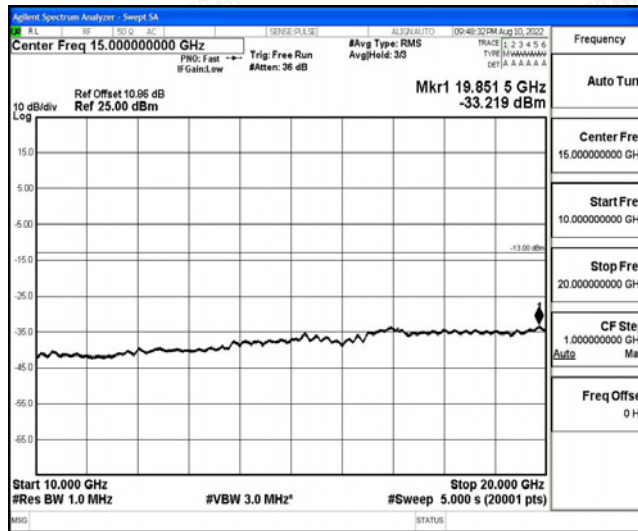

Band66-1.4MHz-16QAM-132665-1RB#0-Range5:10000~20000MHz