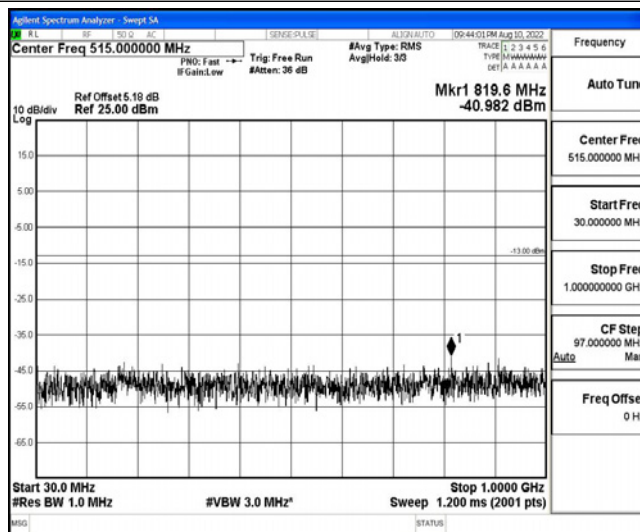

Band66-1.4MHz-16QAM-132322-1RB#0-Range1:0.009~0.15MHz

Band66-1.4MHz-16QAM-132322-1RB#0-Range2:0.15~30MHz

Band66-1.4MHz-16QAM-132322-1RB#0-Range3:30~1000MHz

Band66-1.4MHz-16QAM-132322-1RB#0-Range4:1000~10000MHz