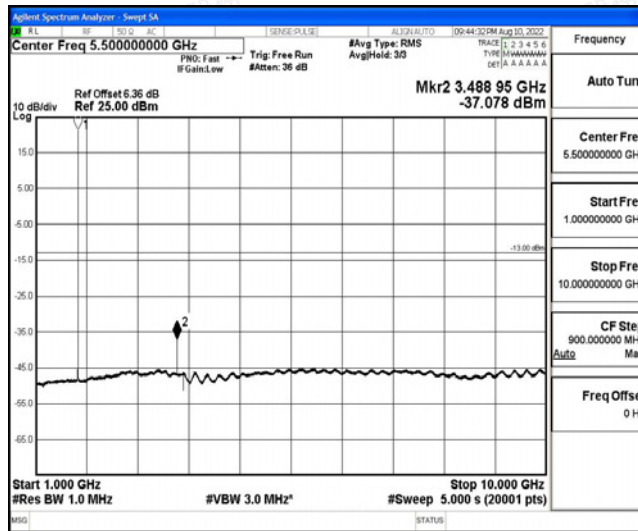

Band66-1.4MHz-16QAM-132322-1RB#0-Range1:0.009~0.15MHz

Band66-1.4MHz-16QAM-132322-1RB#0-Range2:0.15~30MHz

Band66-1.4MHz-16QAM-132322-1RB#0-Range3:30~1000MHz

Band66-1.4MHz-16QAM-132322-1RB#0-Range4:1000~10000MHz