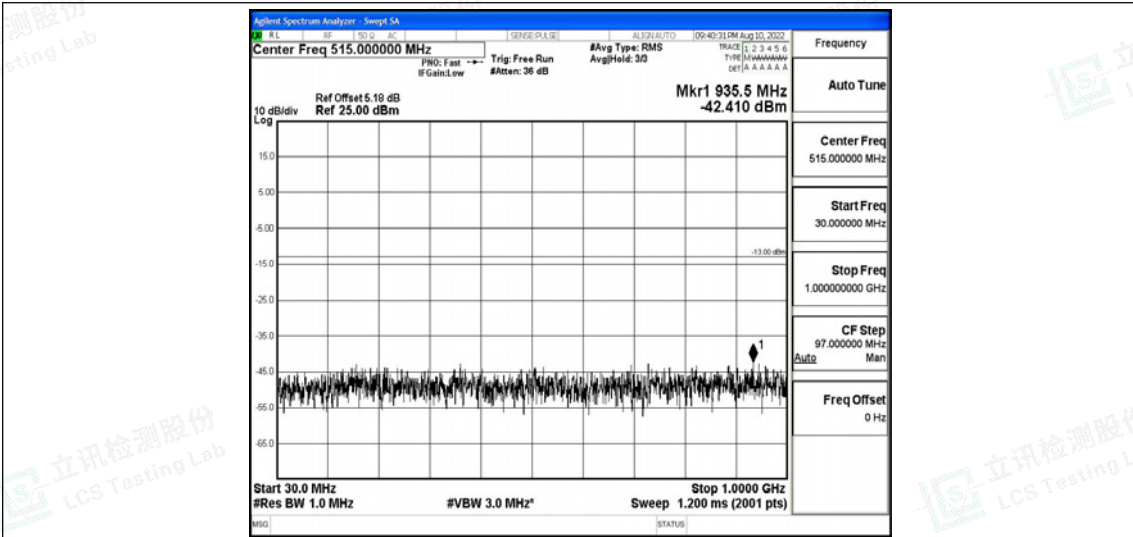

Band66-1.4MHz-16QAM-131979-1RB#0-Range3:30~1000MHz