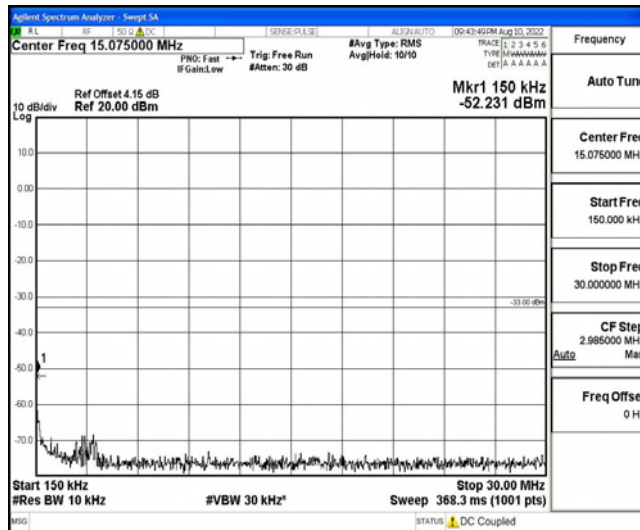

Band66-1.4MHz-16QAM-132322-1RB#0-Range2:0.15~30MHz