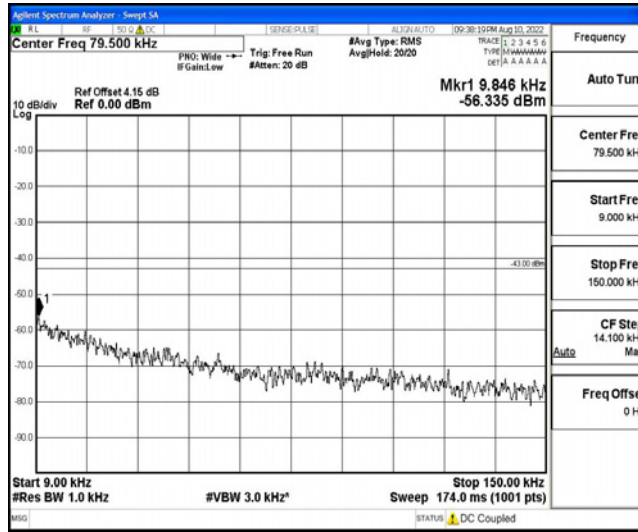

Test Graphs

Band66-1.4MHz-QPSK-131979-1RB#0-Range1:0.009~0.15MHz