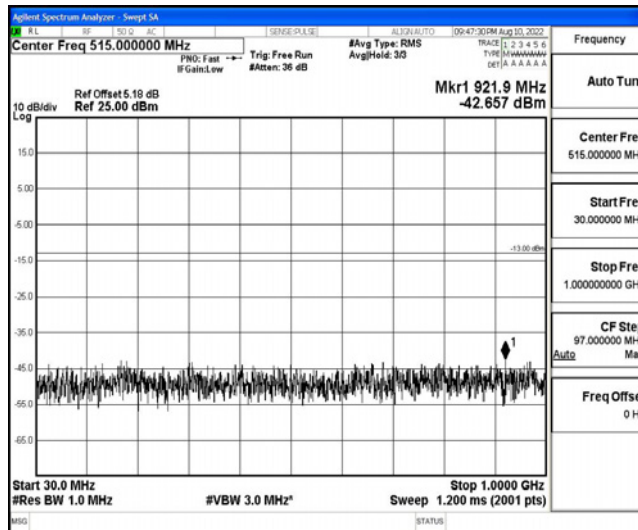

Band66-1.4MHz-16QAM-132322-1RB#0-Range5:10000~20000MHz

Band66-1.4MHz-16QAM-132665-1RB#0-Range1:0.009~0.15MHz

Band66-1.4MHz-16QAM-132665-1RB#0-Range2:0.15~30MHz

Band66-1.4MHz-16QAM-132665-1RB#0-Range3:30~1000MHz