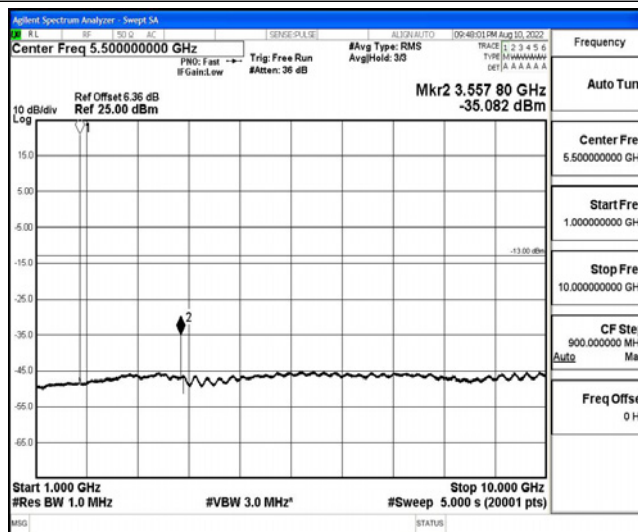

Band66-1.4MHz-16QAM-132665-1RB#0-Range4:1000~10000MHz