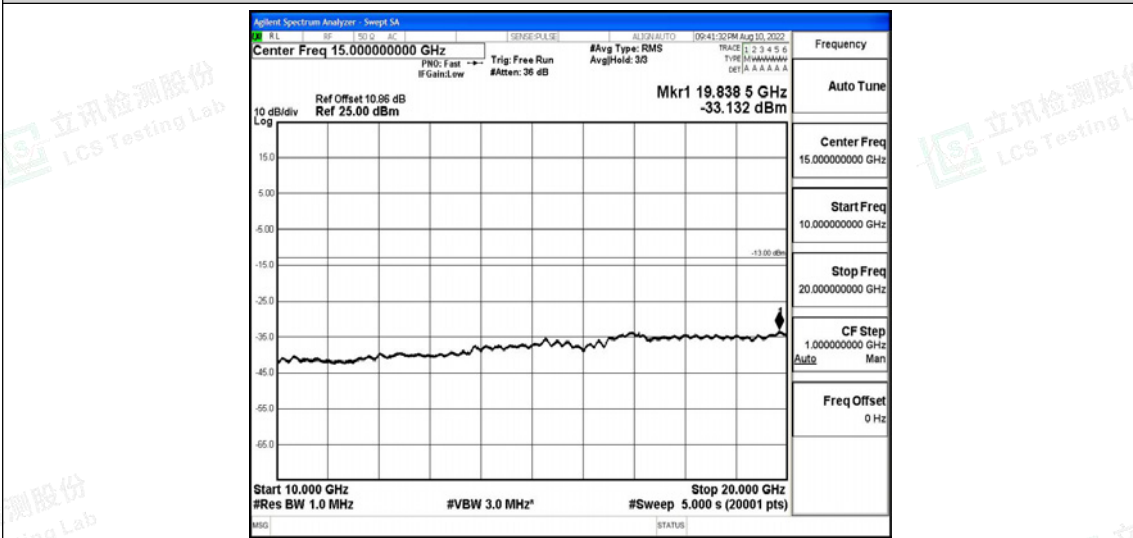

Band66-1.4MHz-16QAM-131979-1RB#0-Range2:0.15~30MHz

Band66-1.4MHz-16QAM-131979-1RB#0-Range3:30~1000MHz

Band66-1.4MHz-16QAM-131979-1RB#0-Range4:1000~10000MHz

Band66-1.4MHz-16QAM-131979-1RB#0-Range5:10000~20000MHz