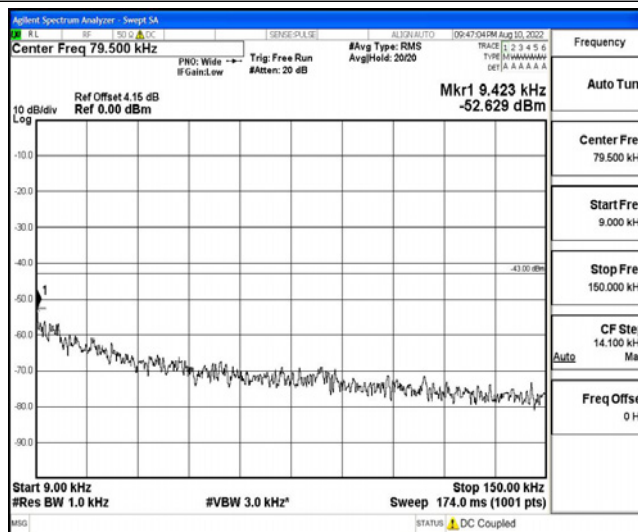

Band66-1.4MHz-16QAM-132665-1RB#0-Range1:0.009~0.15MHz