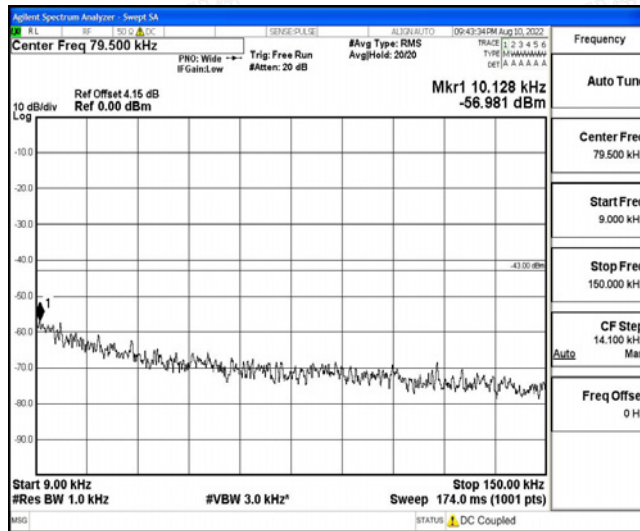

Band66-1.4MHz-16QAM-132322-1RB#0-Range1:0.009~0.15MHz