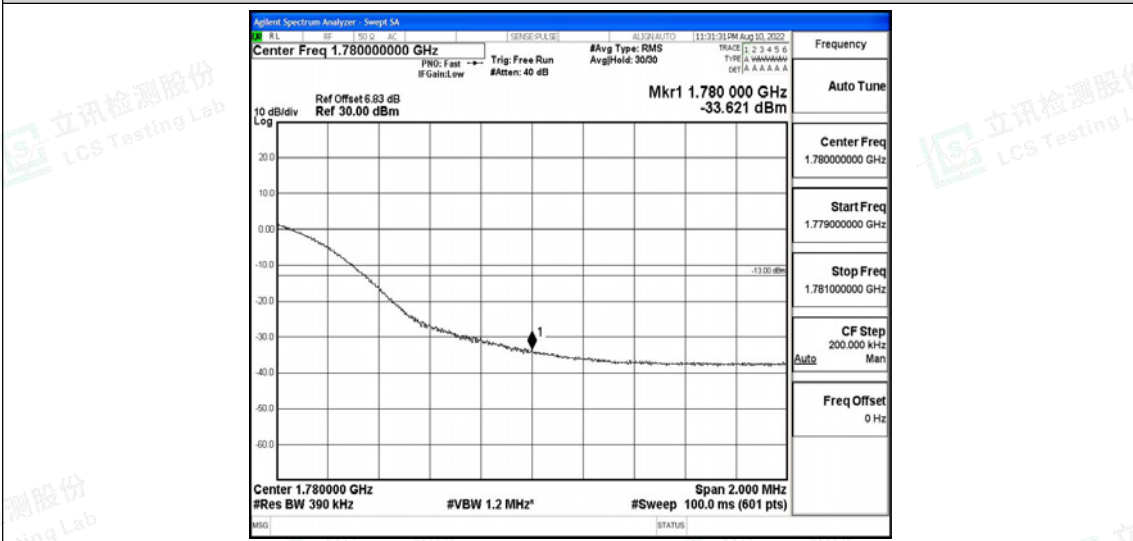

Band66-20MHz-QPSK-132072-100RB#0

Band66-20MHz-QPSK-132572-100RB#0

Band66-20MHz-16QAM-132072-100RB#0

Band66-20MHz-16QAM-132572-100RB#0

K.5 Conducted Spurious Emission

Test Result

Band	Bandwidth	Modulation	Channel	RB Configuration	Frequency Range	Result (dBm)	Verdict
Band66	1.4MHz	QPSK	131979	1RB#0	Range1:0.009~0.15MHz	-56.34	PASS
Band66	1.4MHz	QPSK	131979	1RB#0	Range2:0.15~30MHz	-51.64	PASS
Band66	1.4MHz	QPSK	131979	1RB#0	Range3:30~1000MHz	-40.95	PASS
Band66	1.4MHz	QPSK	131979	1RB#0	Range4:1000~10000MHz	-34.04	PASS
Band66	1.4MHz	QPSK	131979	1RB#0	Range5:10000~20000MHz	-33.22	PASS
Band66	1.4MHz	QPSK	132322	1RB#0	Range1:0.009~0.15MHz	-55.96	PASS
Band66	1.4MHz	QPSK	132322	1RB#0	Range2:0.15~30MHz	-51.48	PASS
Band66	1.4MHz	QPSK	132322	1RB#0	Range3:30~1000MHz	-40.8	PASS
Band66	1.4MHz	QPSK	132322	1RB#0	Range4:1000~10000MHz	-37.44	PASS
Band66	1.4MHz	QPSK	132322	1RB#0	Range5:10000~20000MHz	-33.22	PASS
Band66	1.4MHz	QPSK	132665	1RB#0	Range1:0.009~0.15MHz	-54.8	PASS
Band66	1.4MHz	QPSK	132665	1RB#0	Range2:0.15~30MHz	-51.36	PASS
Band66	1.4MHz	QPSK	132665	1RB#0	Range3:30~1000MHz	-42.44	PASS
Band66	1.4MHz	QPSK	132665	1RB#0	Range4:1000~10000MHz	-35.25	PASS
Band66	1.4MHz	QPSK	132665	1RB#0	Range5:10000~20000MHz	-33.14	PASS
Band66	1.4MHz	16QAM	131979	1RB#0	Range1:0.009~0.15MHz	-56.02	PASS
Band66	1.4MHz	16QAM	131979	1RB#0	Range2:0.15~30MHz	-51.97	PASS
Band66	1.4MHz	16QAM	131979	1RB#0	Range3:30~1000MHz	-42.41	PASS
Band66	1.4MHz	16QAM	131979	1RB#0	Range4:1000~10000MHz	-32.86	PASS
Band66	1.4MHz	16QAM	131979	1RB#0	Range5:10000~20000MHz	-33.13	PASS
Band66	1.4MHz	16QAM	132322	1RB#0	Range1:0.009~0.15MHz	-56.98	PASS
Band66	1.4MHz	16QAM	132322	1RB#0	Range2:0.15~30MHz	-52.23	PASS
Band66	1.4MHz	16QAM	132322	1RB#0	Range3:30~1000MHz	-40.98	PASS
Band66	1.4MHz	16QAM	132322	1RB#0	Range4:1000~10000MHz	-37.08	PASS
Band66	1.4MHz	16QAM	132322	1RB#0	Range5:10000~20000MHz	-33.27	PASS
Band66	1.4MHz	16QAM	132665	1RB#0	Range1:0.009~0.15MHz	-52.63	PASS
Band66	1.4MHz	16QAM	132665	1RB#0	Range2:0.15~30MHz	-52.56	PASS
Band66	1.4MHz	16QAM	132665	1RB#0	Range3:30~1000MHz	-42.66	PASS
Band66	1.4MHz	16QAM	132665	1RB#0	Range4:1000~10000MHz	-35.08	PASS
Band66	1.4MHz	16QAM	132665	1RB#0	Range5:10000~20000MHz	-33.22	PASS
Band66	3MHz	QPSK	131987	1RB#0	Range1:0.009~0.15MHz	-54.97	PASS
Band66	3MHz	QPSK	131987	1RB#0	Range2:0.15~30MHz	-52.31	PASS
Band66	3MHz	QPSK	131987	1RB#0	Range3:30~1000MHz	-41.45	PASS