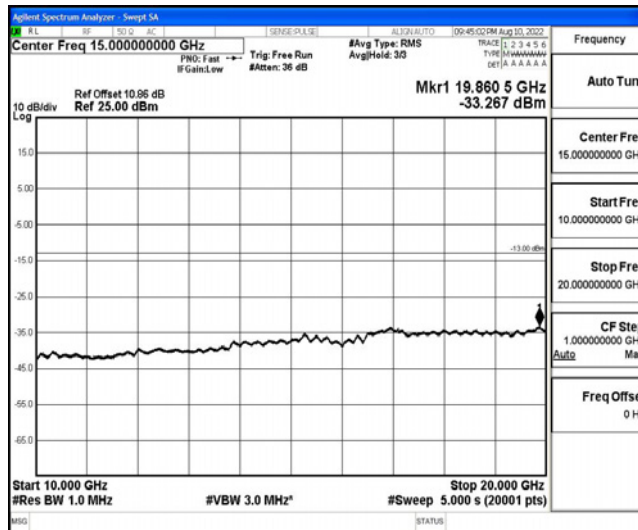

Band66-1.4MHz-16QAM-132322-1RB#0-Range5:10000~20000MHz