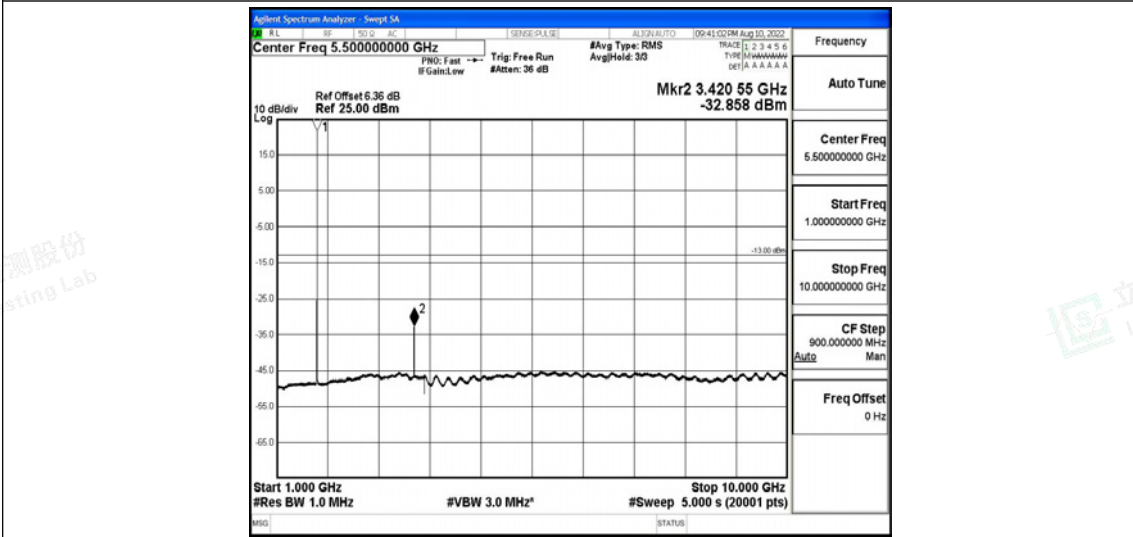

Band66-1.4MHz-16QAM-131979-1RB#0-Range2:0.15~30MHz

Band66-1.4MHz-16QAM-131979-1RB#0-Range3:30~1000MHz

Band66-1.4MHz-16QAM-131979-1RB#0-Range4:1000~10000MHz

Band66-1.4MHz-16QAM-131979-1RB#0-Range5:10000~20000MHz