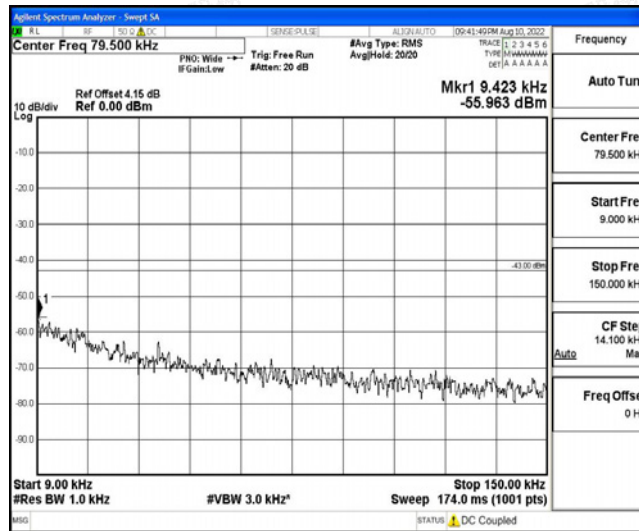

Band66-1.4MHz-QPSK-132322-1RB#0-Range1:0.009~0.15MHz