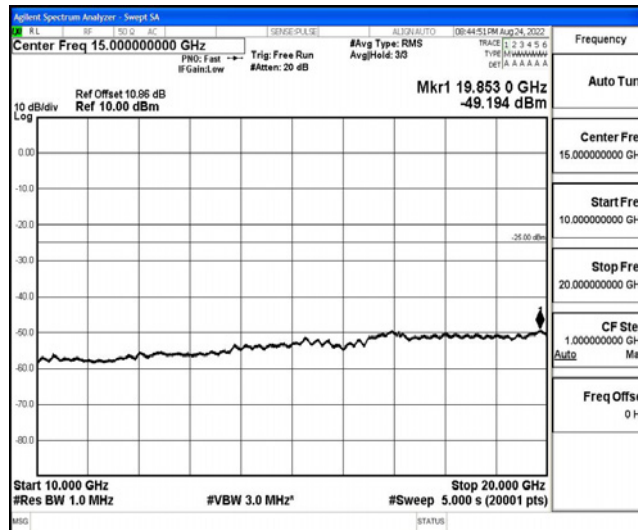

Band38-15MHz-16QAM-38000-1RB#0-Range1:0.009~0.15MHz

Band38-15MHz-16QAM-38000-1RB#0-Range2:0.15~30MHz

Band38-15MHz-16QAM-38000-1RB#0-Range3:30~1000MHz

Band38-15MHz-16QAM-38000-1RB#0-Range4:1000~10000MHz

Band38-15MHz-16QAM-38000-1RB#0-Range5:10000~20000MHz