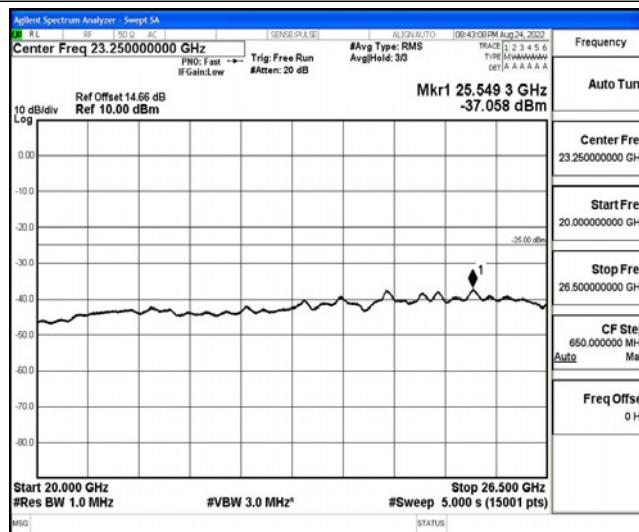

Band38-15MHz-QPSK-38175-1RB#0-Range1:0.009~0.15MHz