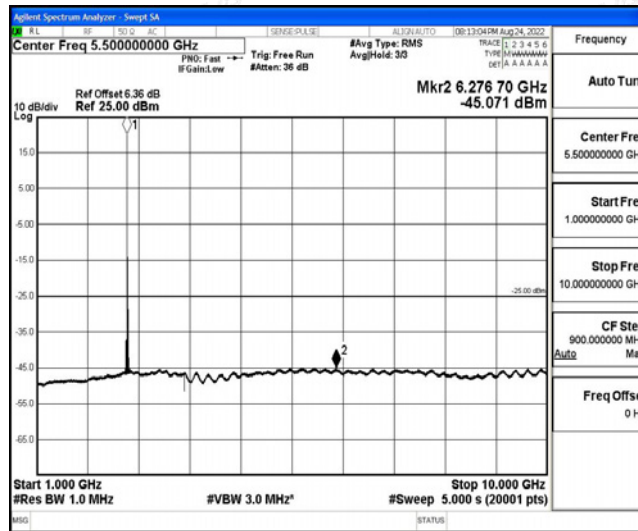

Band38-10MHz-16QAM-37800-1RB#0-Range6:20000~26500MHz

Band38-10MHz-16QAM-38000-1RB#0-Range1:0.009~0.15MHz

Band38-10MHz-16QAM-38000-1RB#0-Range2:0.15~30MHz

Band38-10MHz-16QAM-38000-1RB#0-Range3:30~1000MHz

Band38-10MHz-16QAM-38000-1RB#0-Range4:1000~10000MHz