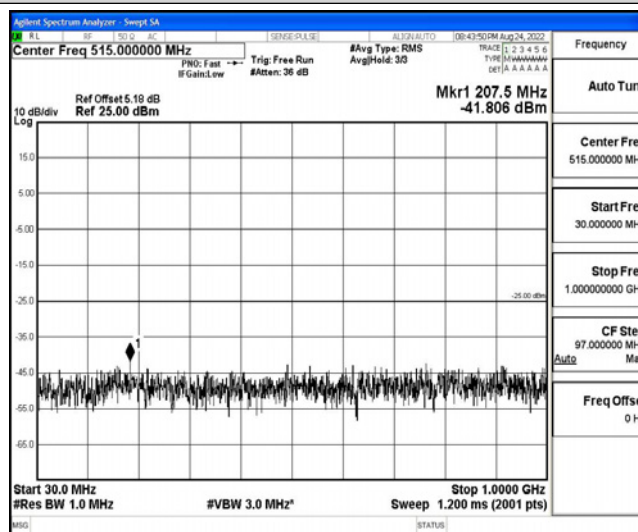

Band38-15MHz-16QAM-38000-1RB#0-Range1:0.009~0.15MHz

Band38-15MHz-16QAM-38000-1RB#0-Range2:0.15~30MHz

Band38-15MHz-16QAM-38000-1RB#0-Range3:30~1000MHz

Band38-15MHz-16QAM-38000-1RB#0-Range4:1000~10000MHz

Band38-15MHz-16QAM-38000-1RB#0-Range5:10000~20000MHz