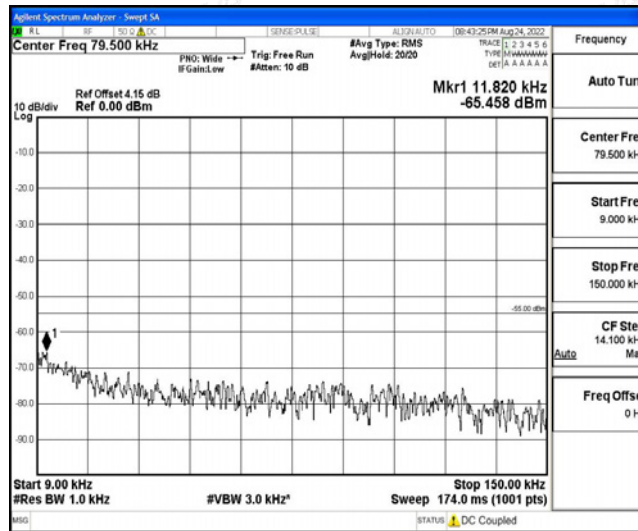

Band38-15MHz-16QAM-38000-1RB#0-Range2:0.15~30MHz