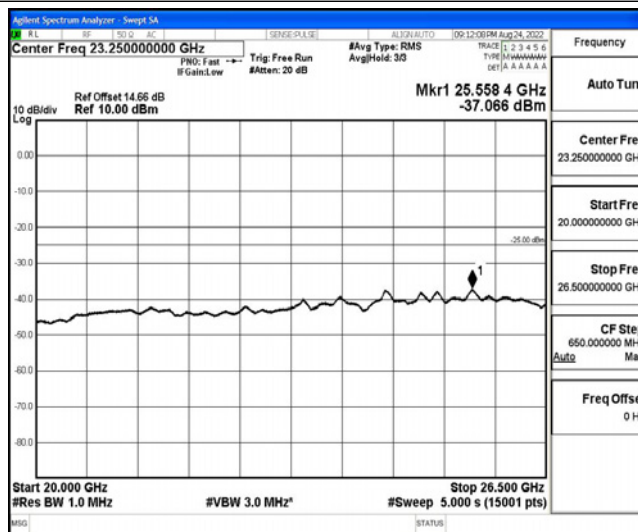

Band38-20MHz-16QAM-38000-1RB#0-Range1:0.009~0.15MHz