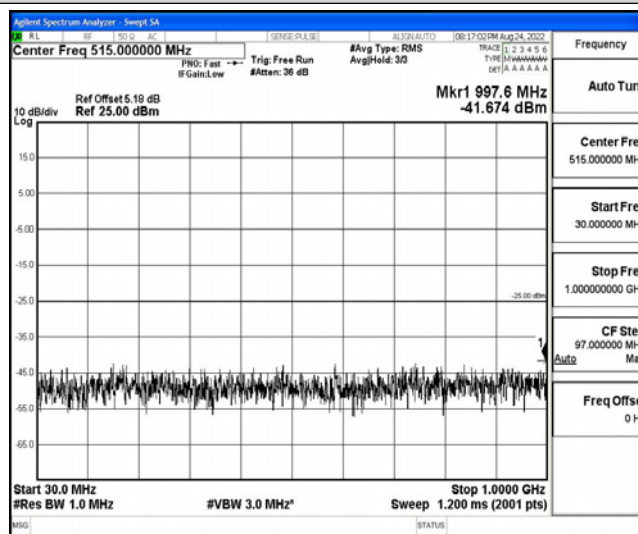

Band38-10MHz-16QAM-38200-1RB#0-Range4:1000~10000MHz