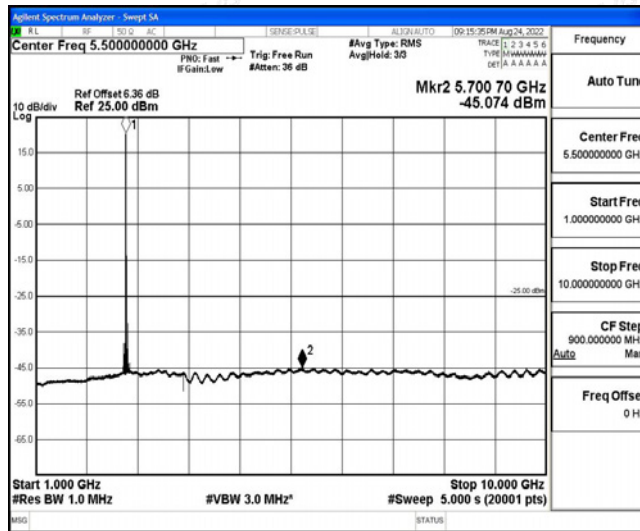

Band38-20MHz-16QAM-38000-1RB#0-Range5:10000~20000MHz