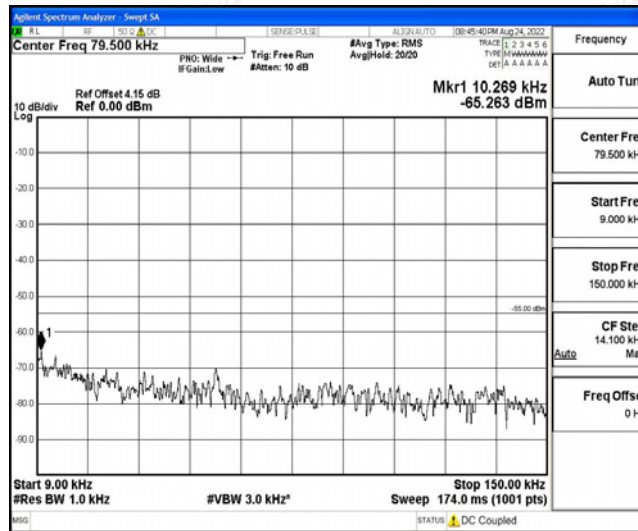

Band38-15MHz-QPSK-38000-1RB#0-Range5:10000~20000MHz

Band38-15MHz-QPSK-38000-1RB#0-Range6:20000~26500MHz

Band38-15MHz-QPSK-38175-1RB#0-Range1:0.009~0.15MHz

Band38-15MHz-QPSK-38175-1RB#0-Range2:0.15~30MHz

Band38-15MHz-QPSK-38175-1RB#0-Range3:30~1000MHz