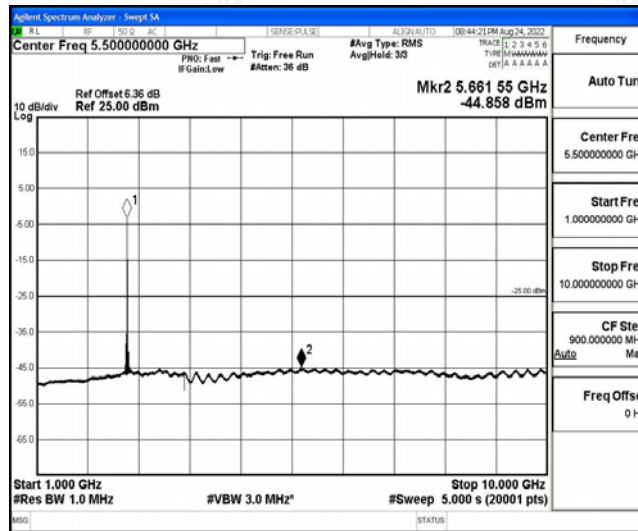

Band38-15MHz-16QAM-38000-1RB#0-Range1:0.009~0.15MHz

Band38-15MHz-16QAM-38000-1RB#0-Range2:0.15~30MHz

Band38-15MHz-16QAM-38000-1RB#0-Range3:30~1000MHz

Band38-15MHz-16QAM-38000-1RB#0-Range4:1000~10000MHz

Band38-15MHz-16QAM-38000-1RB#0-Range5:10000~20000MHz