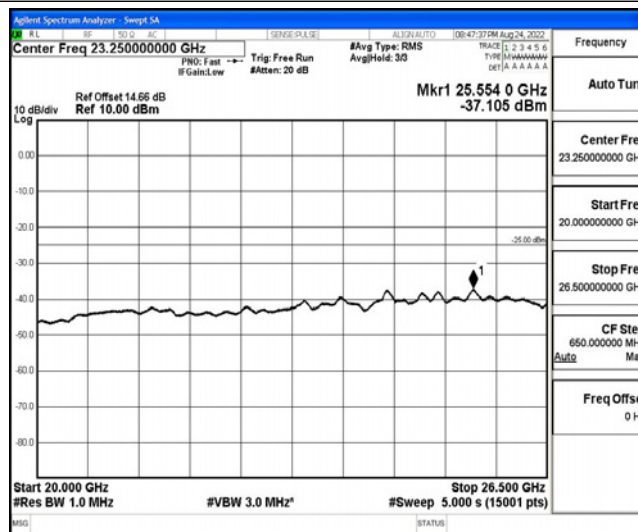

Band38-15MHz-QPSK-38175-1RB#0-Range4:1000~10000MHz

Band38-15MHz-QPSK-38175-1RB#0-Range5:10000~20000MHz

Band38-15MHz-QPSK-38175-1RB#0-Range6:20000~26500MHz

Band38-15MHz-16QAM-37825-1RB#0-Range1:0.009~0.15MHz