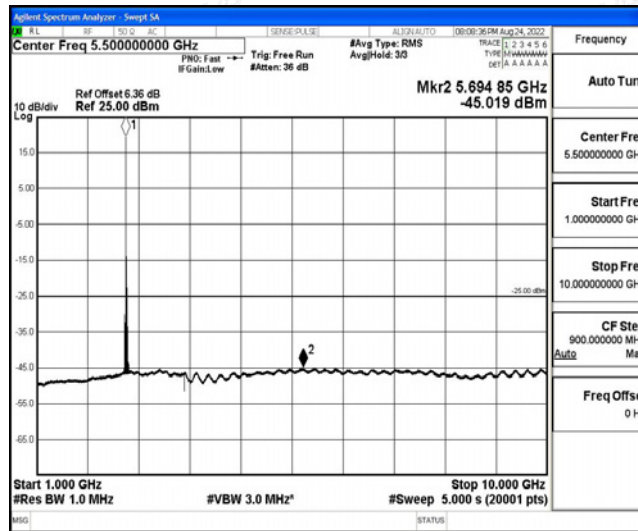

Band38-10MHz-16QAM-37800-1RB#0-Range1:0.009~0.15MHz

Band38-10MHz-16QAM-37800-1RB#0-Range2:0.15~30MHz

Band38-10MHz-16QAM-37800-1RB#0-Range3:30~1000MHz

Band38-10MHz-16QAM-37800-1RB#0-Range4:1000~10000MHz

Band38-10MHz-16QAM-37800-1RB#0-Range5:10000~20000MHz