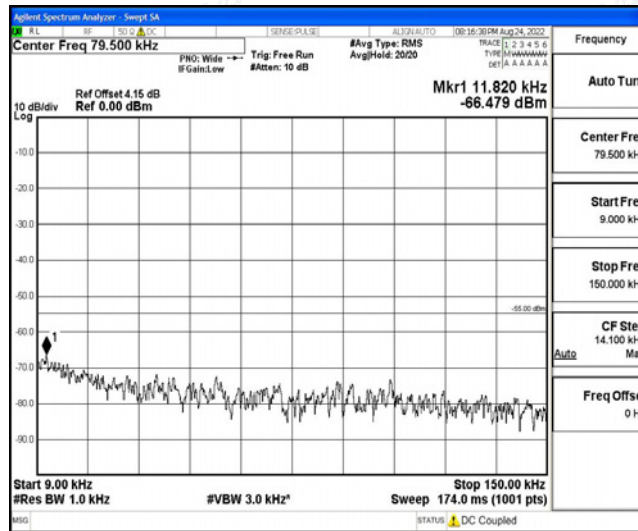

Band38-10MHz-16QAM-38000-1RB#0-Range5:10000~20000MHz

Band38-10MHz-16QAM-38000-1RB#0-Range6:20000~26500MHz

Band38-10MHz-16QAM-38200-1RB#0-Range1:0.009~0.15MHz

Band38-10MHz-16QAM-38200-1RB#0-Range2:0.15~30MHz