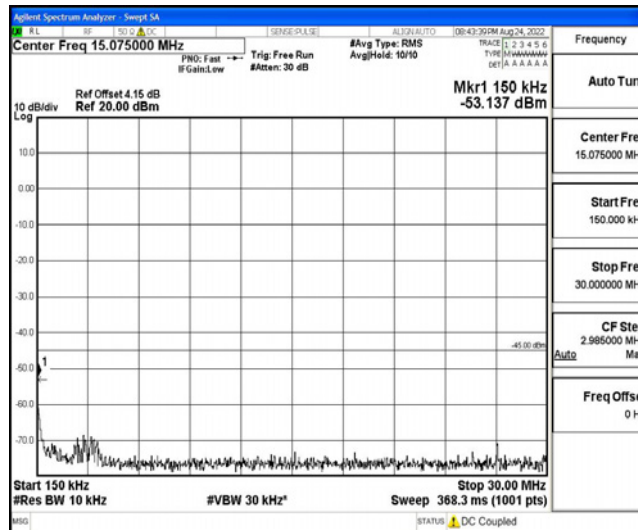

Band38-15MHz-16QAM-38000-1RB#0-Range3:30~1000MHz