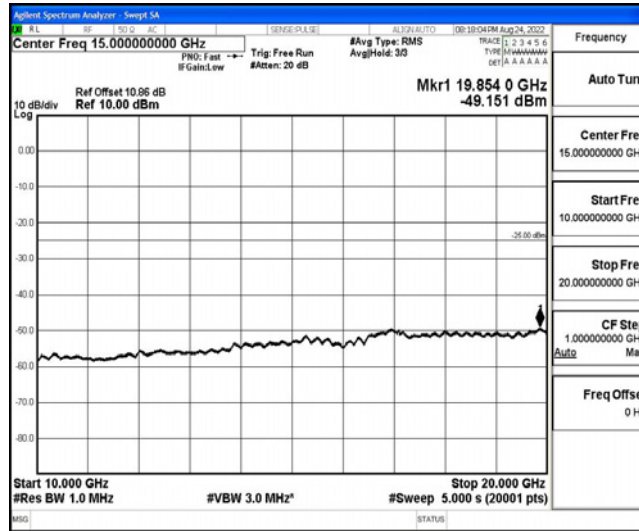

Band38-10MHz-16QAM-38200-1RB#0-Range3:30~1000MHz

Band38-10MHz-16QAM-38200-1RB#0-Range4:1000~10000MHz

Band38-10MHz-16QAM-38200-1RB#0-Range5:10000~20000MHz

Band38-10MHz-16QAM-38200-1RB#0-Range6:20000~26500MHz