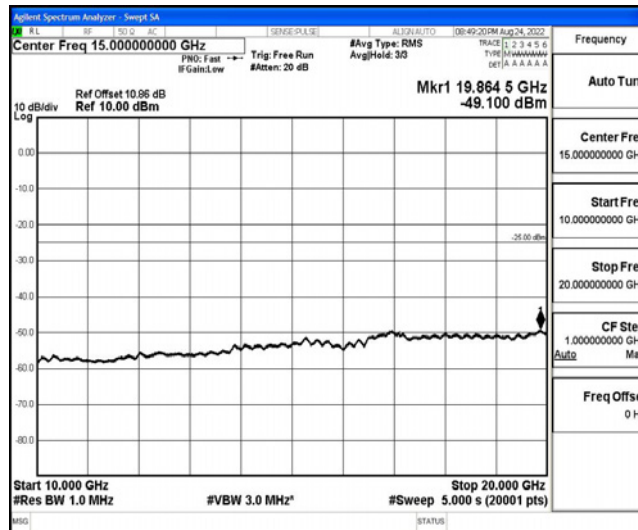

Band38-15MHz-16QAM-38175-1RB#0-Range6:20000~26500MHz