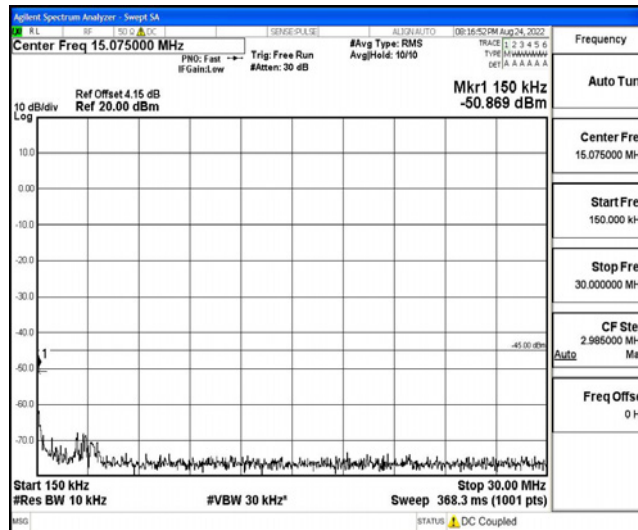

Band38-10MHz-16QAM-38000-1RB#0-Range5:10000~20000MHz

Band38-10MHz-16QAM-38000-1RB#0-Range6:20000~26500MHz

Band38-10MHz-16QAM-38200-1RB#0-Range1:0.009~0.15MHz

Band38-10MHz-16QAM-38200-1RB#0-Range2:0.15~30MHz