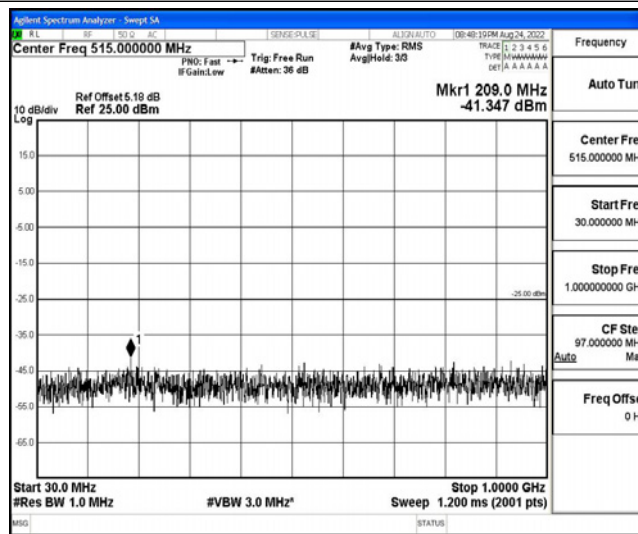

Band38-15MHz-16QAM-38000-1RB#0-Range6:20000~26500MHz

Band38-15MHz-16QAM-38175-1RB#0-Range1:0.009~0.15MHz

Band38-15MHz-16QAM-38175-1RB#0-Range2:0.15~30MHz

Band38-15MHz-16QAM-38175-1RB#0-Range3:30~1000MHz

Band38-15MHz-16QAM-38175-1RB#0-Range4:1000~10000MHz