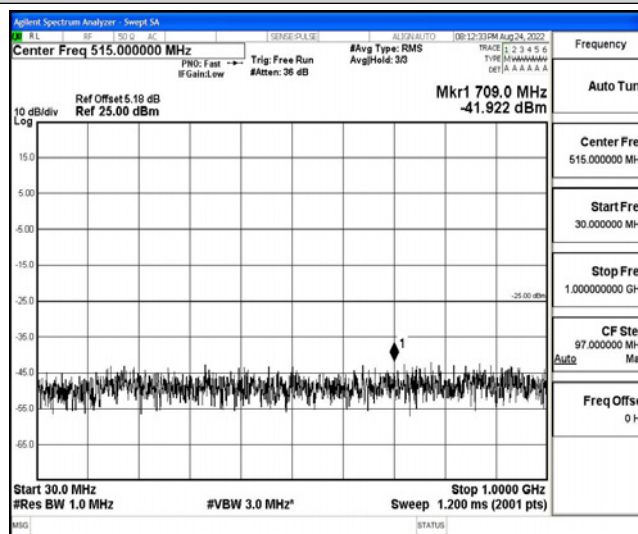

Band38-10MHz-16QAM-37800-1RB#0-Range6:20000~26500MHz

Band38-10MHz-16QAM-38000-1RB#0-Range1:0.009~0.15MHz

Band38-10MHz-16QAM-38000-1RB#0-Range2:0.15~30MHz

Band38-10MHz-16QAM-38000-1RB#0-Range3:30~1000MHz

Band38-10MHz-16QAM-38000-1RB#0-Range4:1000~10000MHz