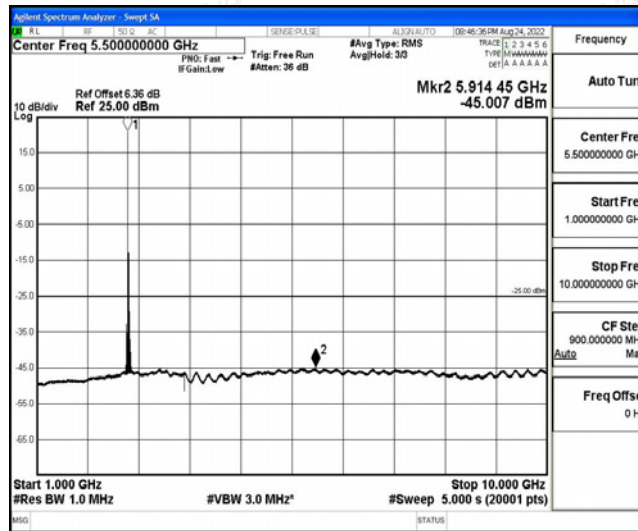

Band38-15MHz-QPSK-38175-1RB#0-Range5:10000~20000MHz