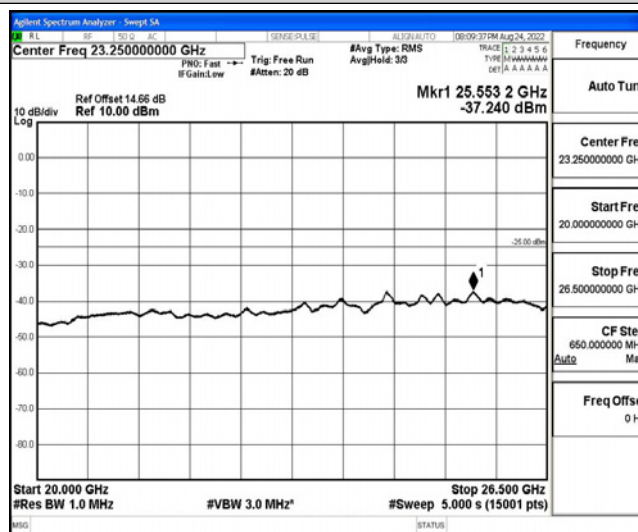

Band38-10MHz-16QAM-38000-1RB#0-Range1:0.009~0.15MHz