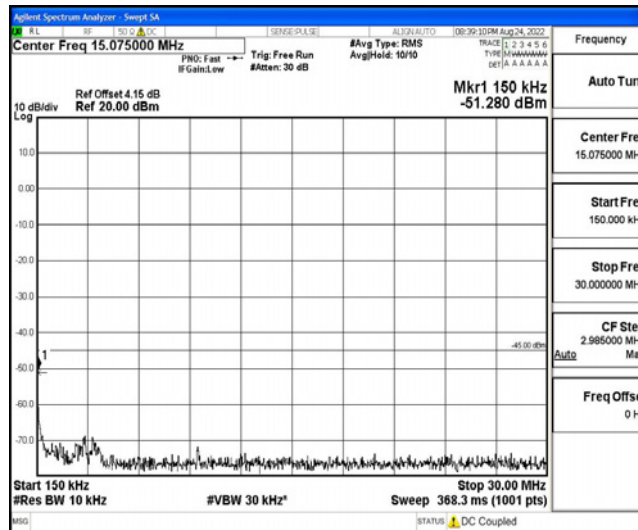

Band38-15MHz-16QAM-37825-1RB#0-Range3:30~1000MHz