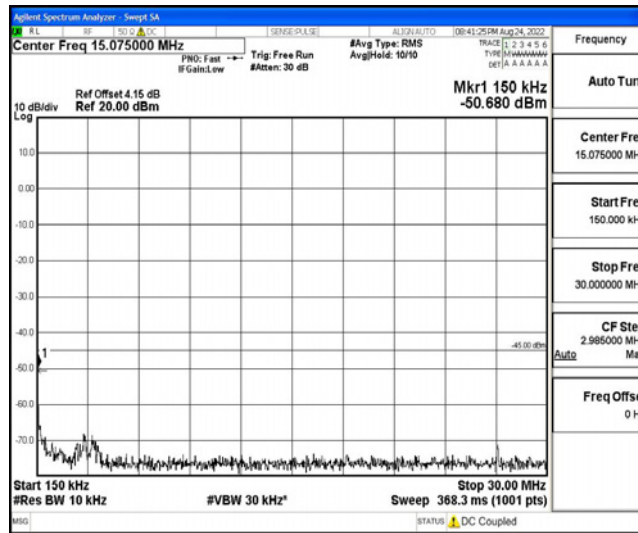

Band38-15MHz-QPSK-37825-1RB#0-Range6:20000~26500MHz

Band38-15MHz-QPSK-38000-1RB#0-Range1:0.009~0.15MHz

Band38-15MHz-QPSK-38000-1RB#0-Range2:0.15~30MHz

Band38-15MHz-QPSK-38000-1RB#0-Range3:30~1000MHz

Band38-15MHz-QPSK-38000-1RB#0-Range4:1000~10000MHz