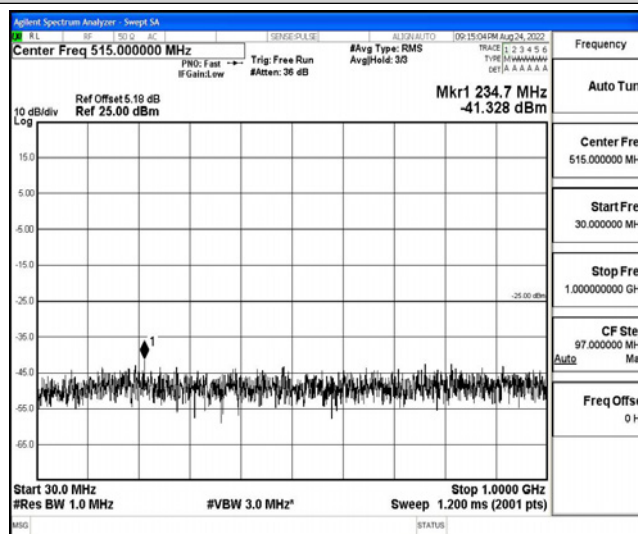

Band38-20MHz-16QAM-38000-1RB#0-Range4:1000~10000MHz

Shenzhen LCS Compliance Testing Laboratory Ltd.

Add: 101, 201 Bldg A & 301 Bldg C, Juji Industrial Park Yabianxueziwei, Shajing Street, Baoan District, Shenzhen, 518000, China

Tel: +(86) 0755-82591330 | E-mail: webmaster@lcs-cert.com | Web: www.lcs-cert.com

Scan code to check authenticity