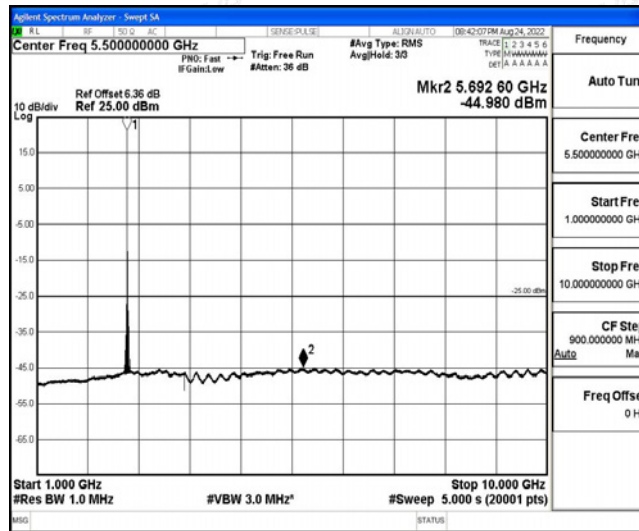

Band38-15MHz-QPSK-37825-1RB#0-Range6:20000~26500MHz

Band38-15MHz-QPSK-38000-1RB#0-Range1:0.009~0.15MHz

Band38-15MHz-QPSK-38000-1RB#0-Range2:0.15~30MHz

Band38-15MHz-QPSK-38000-1RB#0-Range3:30~1000MHz

Band38-15MHz-QPSK-38000-1RB#0-Range4:1000~10000MHz