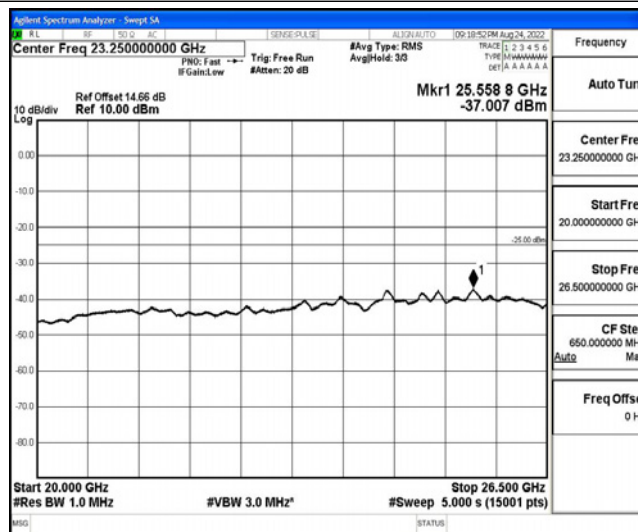

Band38-20MHz-16QAM-37850-1RB#0-Range1:0.009~0.15MHz