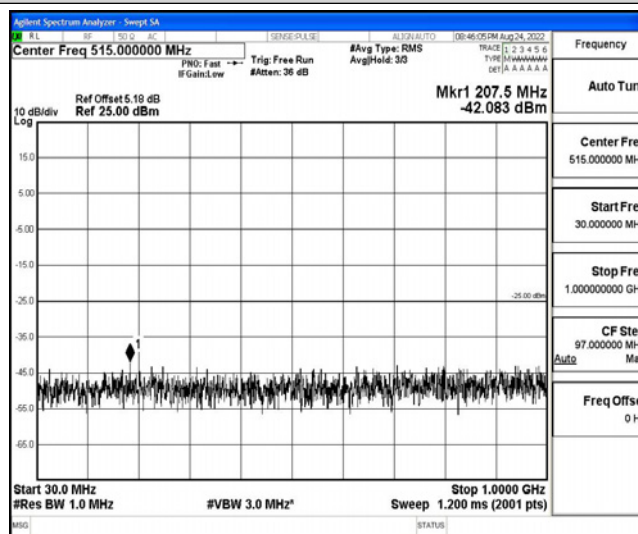

Band38-15MHz-QPSK-38000-1RB#0-Range5:10000~20000MHz

Band38-15MHz-QPSK-38000-1RB#0-Range6:20000~26500MHz

Band38-15MHz-QPSK-38175-1RB#0-Range1:0.009~0.15MHz

Band38-15MHz-QPSK-38175-1RB#0-Range2:0.15~30MHz

Band38-15MHz-QPSK-38175-1RB#0-Range3:30~1000MHz