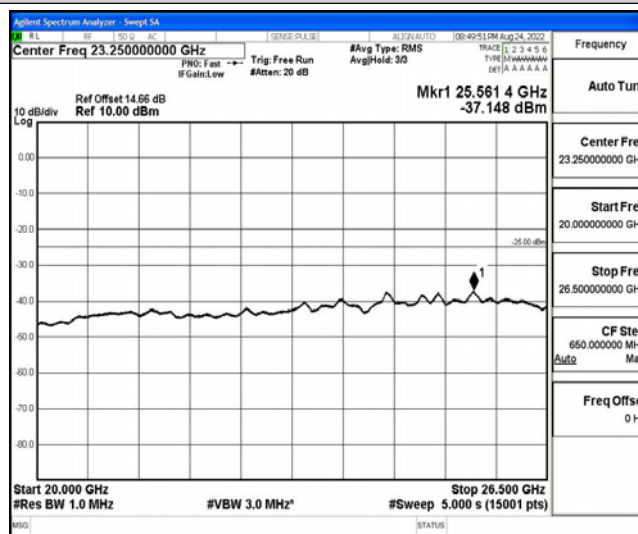

Band38-20MHz-QPSK-37850-1RB#0-Range1:0.009~0.15MHz