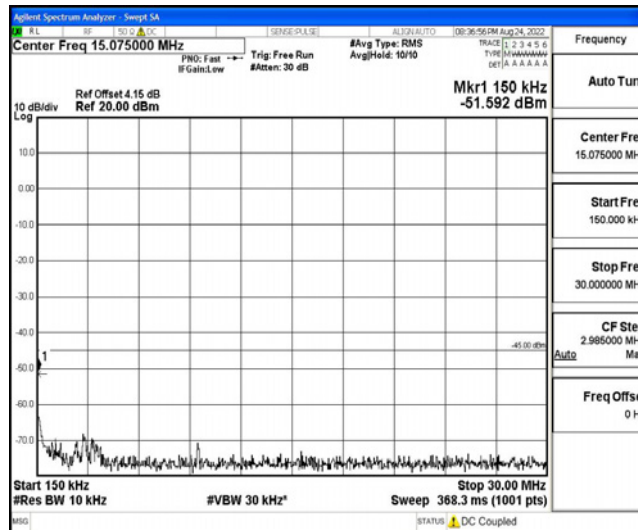

Band38-15MHz-QPSK-37825-1RB#0-Range3:30~1000MHz