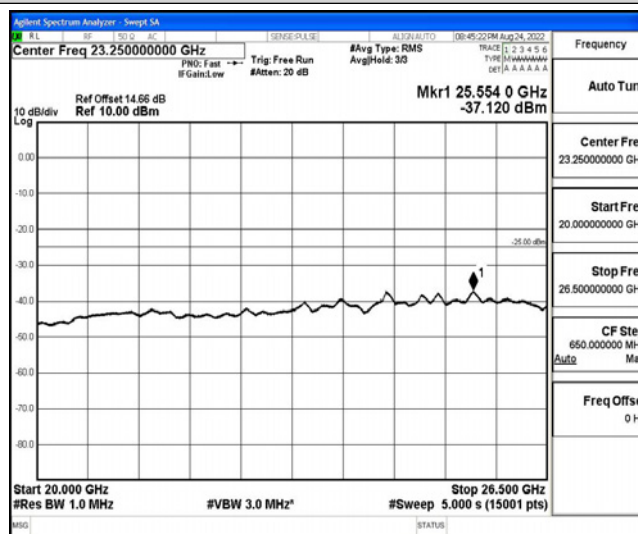

Band38-15MHz-16QAM-38175-1RB#0-Range1:0.009~0.15MHz