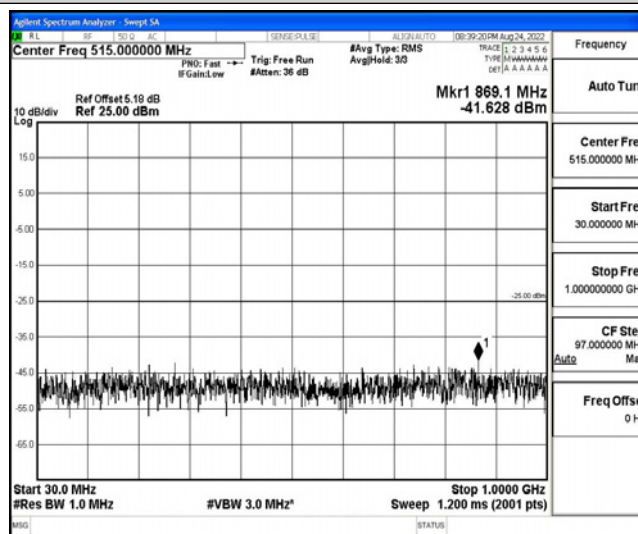

Band38-15MHz-16QAM-37825-1RB#0-Range4:1000~10000MHz