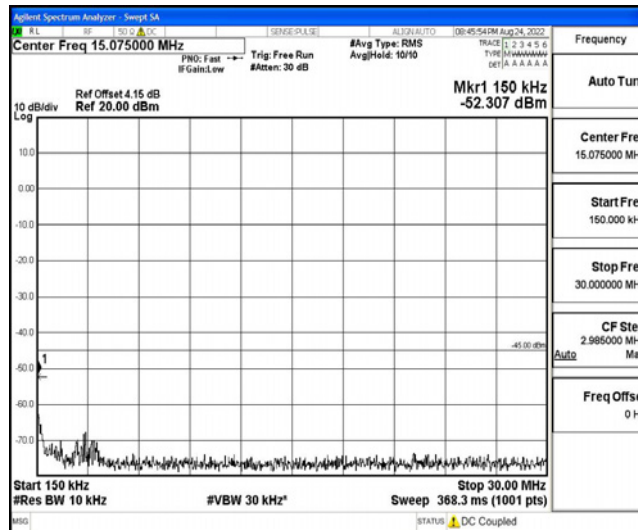

Band38-15MHz-QPSK-38000-1RB#0-Range5:10000~20000MHz

Band38-15MHz-QPSK-38000-1RB#0-Range6:20000~26500MHz

Band38-15MHz-QPSK-38175-1RB#0-Range1:0.009~0.15MHz

Band38-15MHz-QPSK-38175-1RB#0-Range2:0.15~30MHz

Band38-15MHz-QPSK-38175-1RB#0-Range3:30~1000MHz