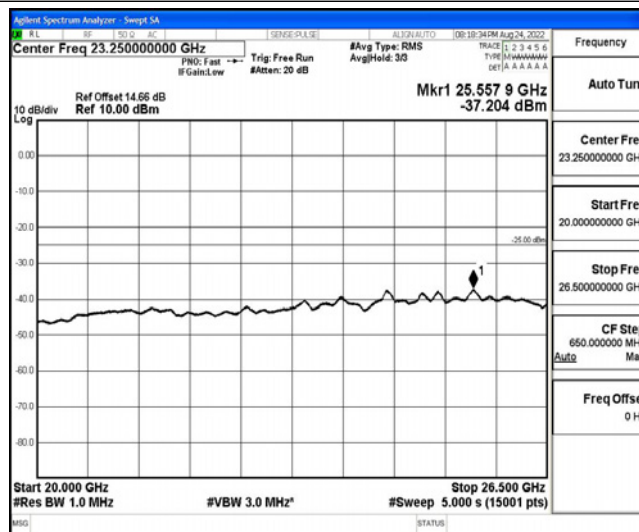

Band38-10MHz-16QAM-38200-1RB#0-Range3:30~1000MHz

Band38-10MHz-16QAM-38200-1RB#0-Range4:1000~10000MHz

Band38-10MHz-16QAM-38200-1RB#0-Range5:10000~20000MHz

Band38-10MHz-16QAM-38200-1RB#0-Range6:20000~26500MHz