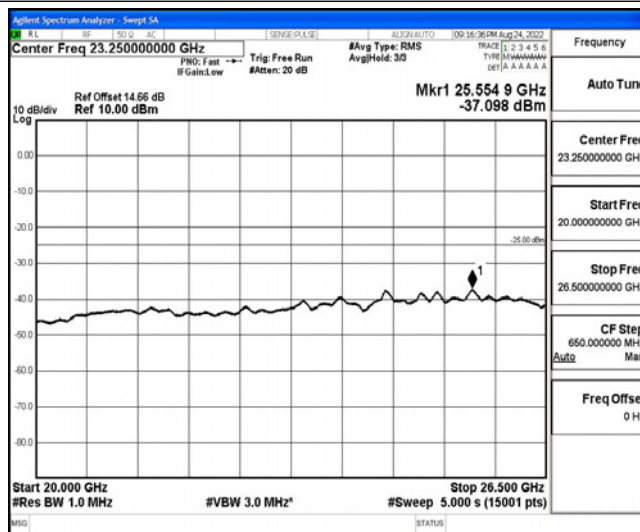

Tel: +(86) 0755-82591330 | E-mail: webmaster@lcs-cert.com | Web: www.lcs-cert.com

Scan code to check authenticity

Band38-20MHz-16QAM-38000-1RB#0-Range5:10000~20000MHz

Band38-20MHz-16QAM-38000-1RB#0-Range6:20000~26500MHz