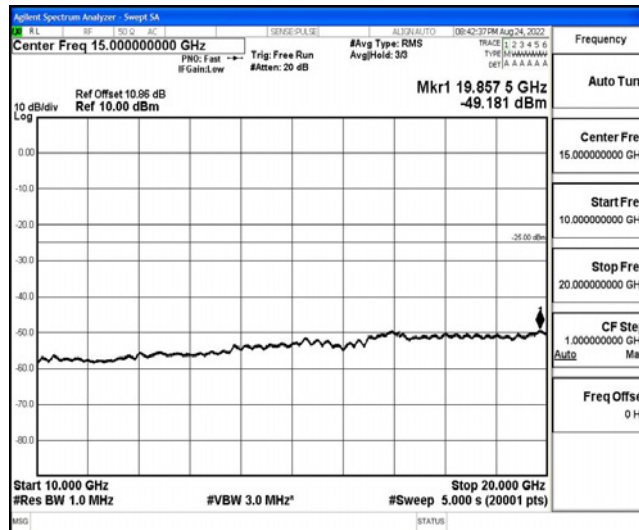

Band38-15MHz-QPSK-38000-1RB#0-Range6:20000~26500MHz