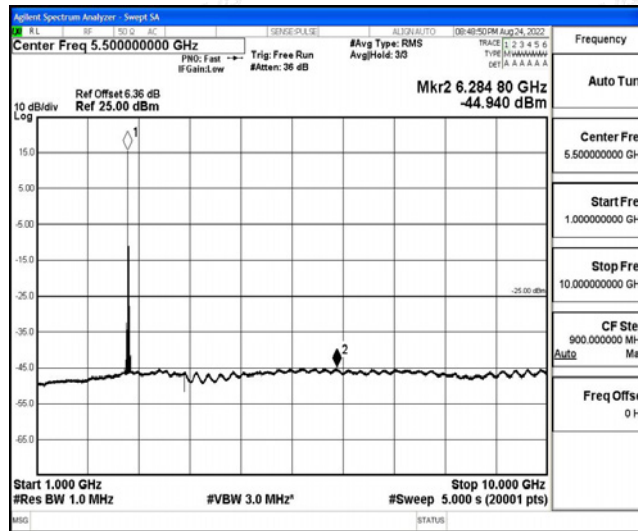

Band38-15MHz-16QAM-38000-1RB#0-Range6:20000~26500MHz

Band38-15MHz-16QAM-38175-1RB#0-Range1:0.009~0.15MHz

Band38-15MHz-16QAM-38175-1RB#0-Range2:0.15~30MHz

Band38-15MHz-16QAM-38175-1RB#0-Range3:30~1000MHz

Band38-15MHz-16QAM-38175-1RB#0-Range4:1000~10000MHz