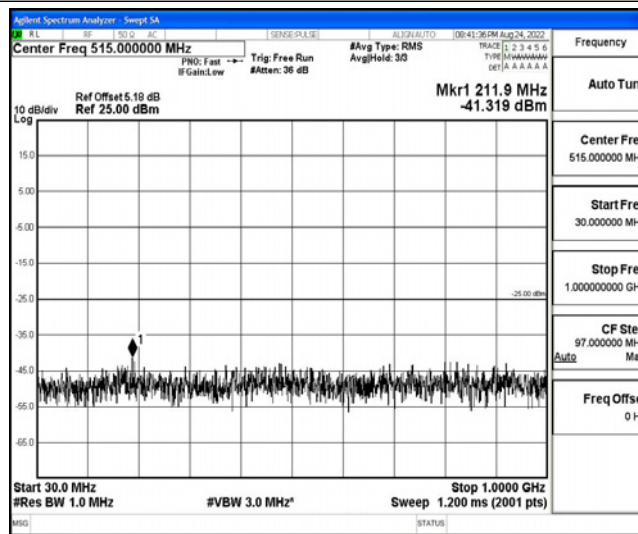

Band38-15MHz-QPSK-37825-1RB#0-Range6:20000~26500MHz

Band38-15MHz-QPSK-38000-1RB#0-Range1:0.009~0.15MHz

Band38-15MHz-QPSK-38000-1RB#0-Range2:0.15~30MHz

Band38-15MHz-QPSK-38000-1RB#0-Range3:30~1000MHz

Band38-15MHz-QPSK-38000-1RB#0-Range4:1000~10000MHz