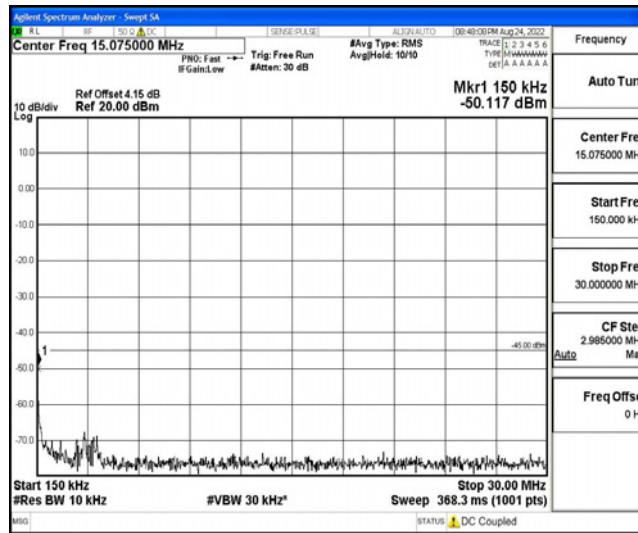

Band38-15MHz-16QAM-38000-1RB#0-Range6:20000~26500MHz

Band38-15MHz-16QAM-38175-1RB#0-Range1:0.009~0.15MHz

Band38-15MHz-16QAM-38175-1RB#0-Range2:0.15~30MHz

Band38-15MHz-16QAM-38175-1RB#0-Range3:30~1000MHz

Band38-15MHz-16QAM-38175-1RB#0-Range4:1000~10000MHz