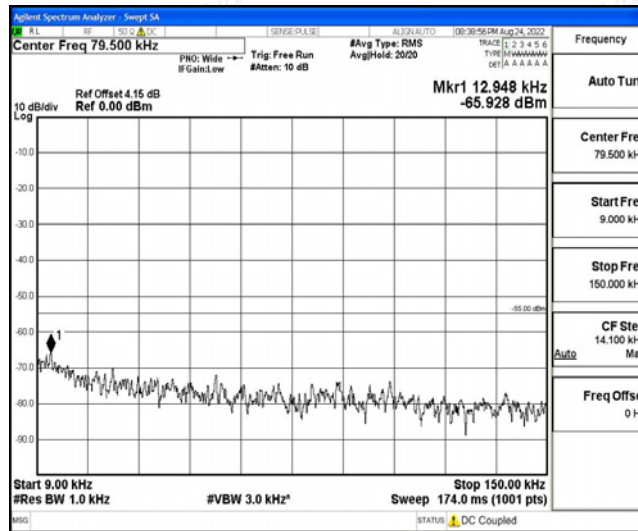

Band38-15MHz-QPSK-38175-1RB#0-Range4:1000~10000MHz

Band38-15MHz-QPSK-38175-1RB#0-Range5:10000~20000MHz

Band38-15MHz-QPSK-38175-1RB#0-Range6:20000~26500MHz

Band38-15MHz-16QAM-37825-1RB#0-Range1:0.009~0.15MHz