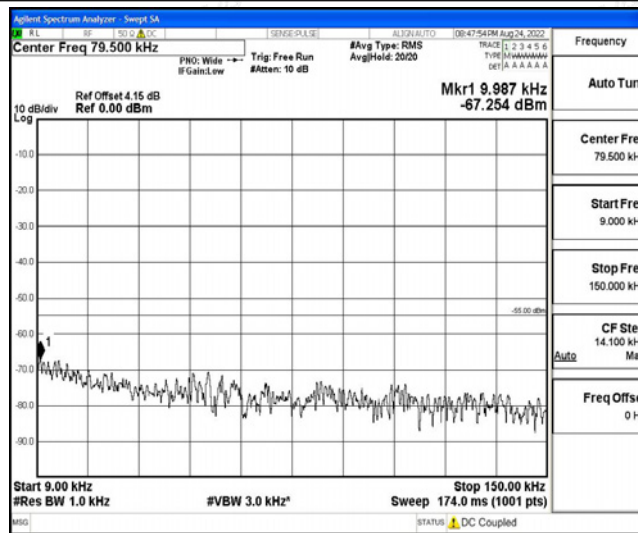

Band38-15MHz-16QAM-38175-1RB#0-Range2:0.15~30MHz