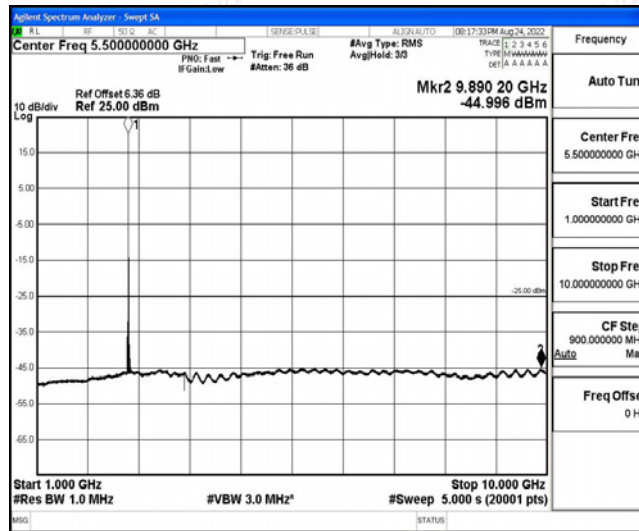

Band38-10MHz-16QAM-38200-1RB#0-Range5:10000~20000MHz