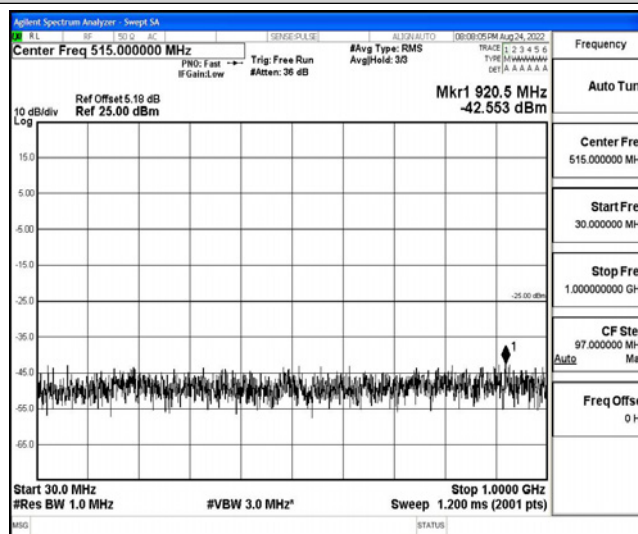

Band38-10MHz-16QAM-37800-1RB#0-Range1:0.009~0.15MHz

Band38-10MHz-16QAM-37800-1RB#0-Range2:0.15~30MHz

Band38-10MHz-16QAM-37800-1RB#0-Range3:30~1000MHz

Band38-10MHz-16QAM-37800-1RB#0-Range4:1000~10000MHz

Band38-10MHz-16QAM-37800-1RB#0-Range5:10000~20000MHz