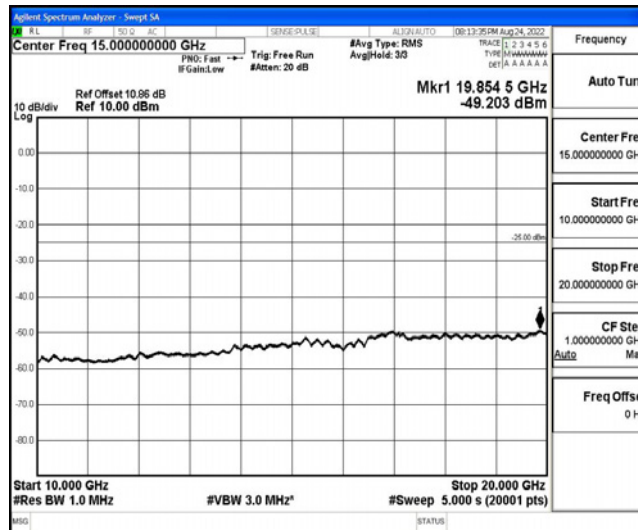

Band38-10MHz-16QAM-38000-1RB#0-Range6:20000~26500MHz