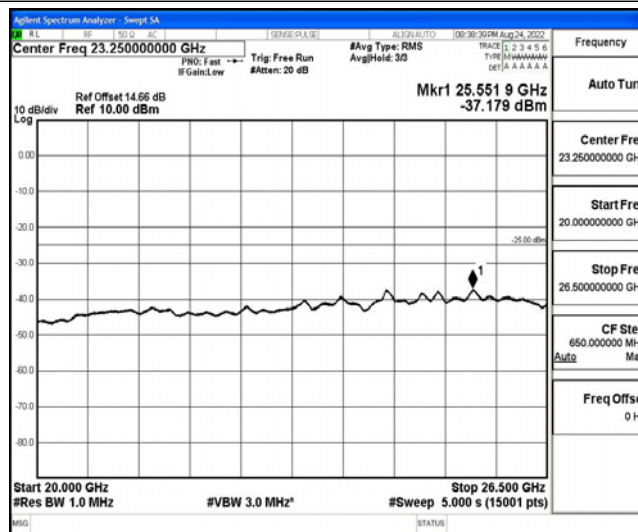

Band38-15MHz-QPSK-38000-1RB#0-Range1:0.009~0.15MHz