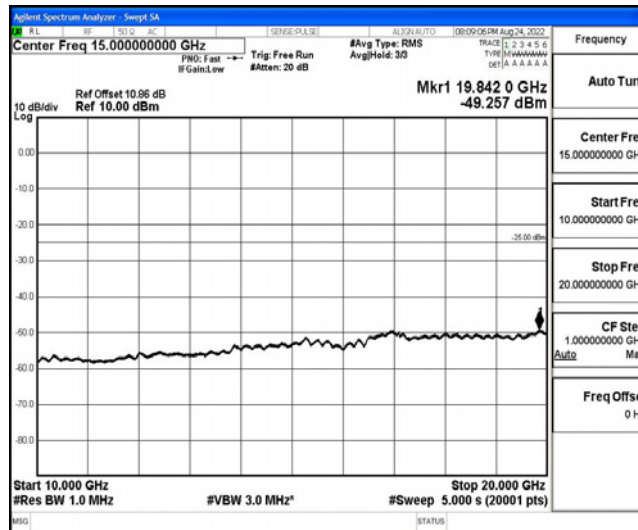

Band38-10MHz-16QAM-37800-1RB#0-Range1:0.009~0.15MHz

Band38-10MHz-16QAM-37800-1RB#0-Range2:0.15~30MHz

Band38-10MHz-16QAM-37800-1RB#0-Range3:30~1000MHz

Band38-10MHz-16QAM-37800-1RB#0-Range4:1000~10000MHz

Band38-10MHz-16QAM-37800-1RB#0-Range5:10000~20000MHz