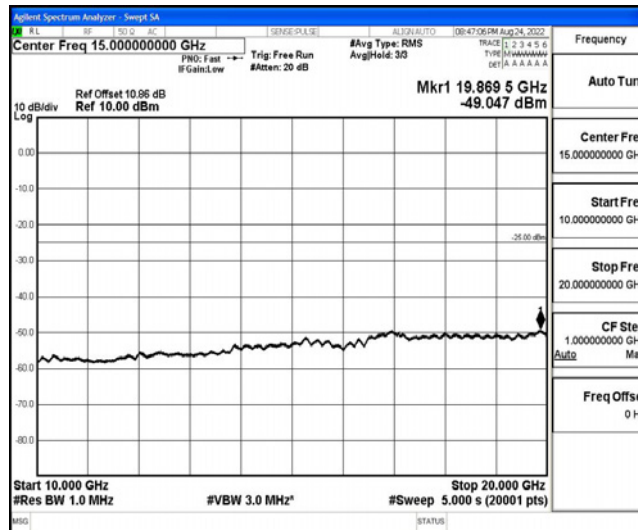

Band38-15MHz-QPSK-38175-1RB#0-Range6:20000~26500MHz