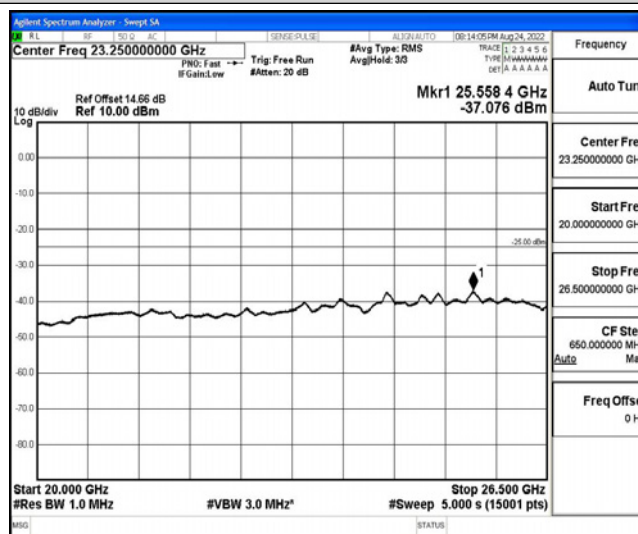

Band38-10MHz-16QAM-38200-1RB#0-Range1:0.009~0.15MHz