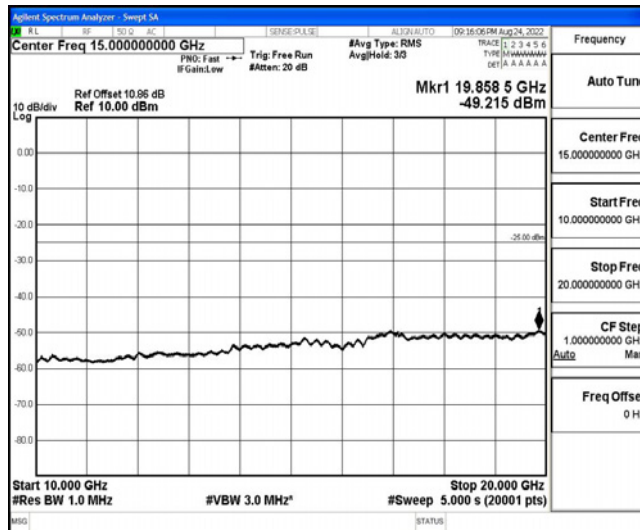

Band38-20MHz-16QAM-38000-1RB#0-Range6:20000~26500MHz