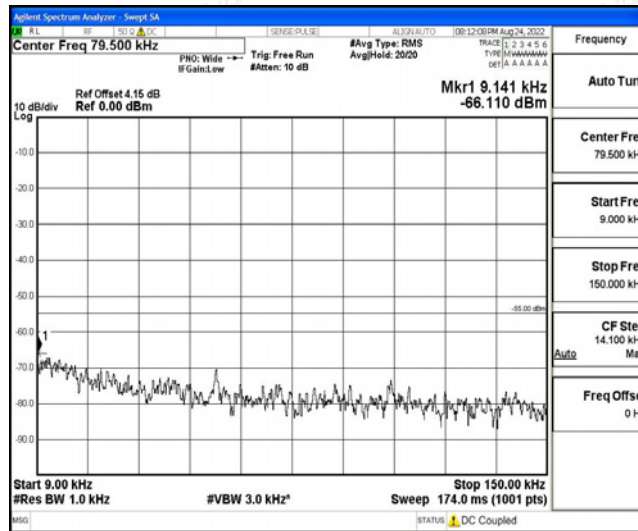

Band38-10MHz-16QAM-38000-1RB#0-Range2:0.15~30MHz