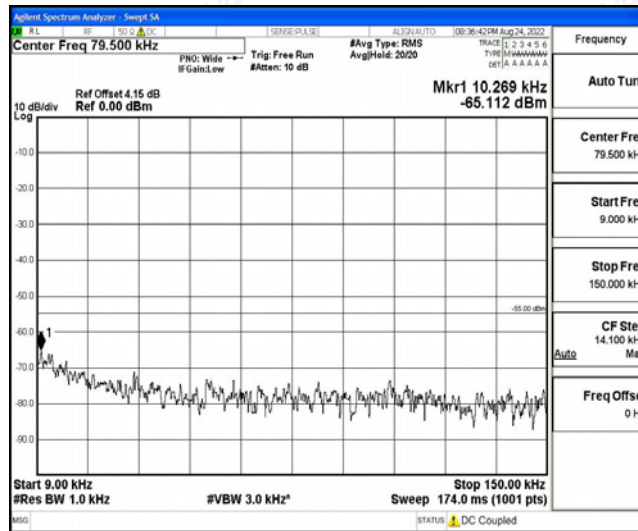

Band38-15MHz-QPSK-37825-1RB#0-Range2:0.15~30MHz