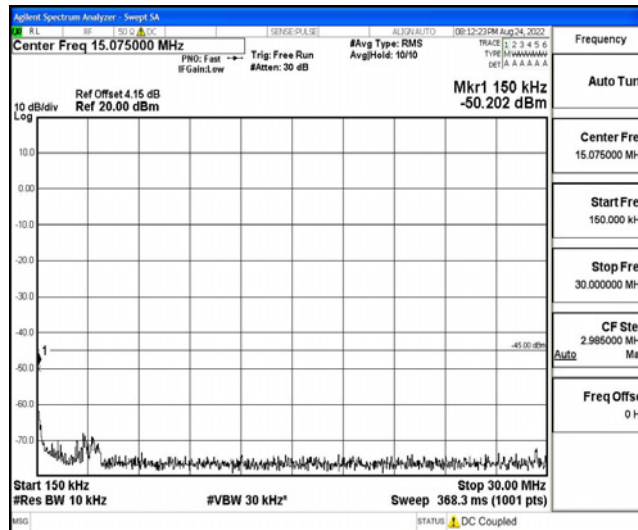

Band38-10MHz-16QAM-37800-1RB#0-Range6:20000~26500MHz

Band38-10MHz-16QAM-38000-1RB#0-Range1:0.009~0.15MHz

Band38-10MHz-16QAM-38000-1RB#0-Range2:0.15~30MHz

Band38-10MHz-16QAM-38000-1RB#0-Range3:30~1000MHz

Band38-10MHz-16QAM-38000-1RB#0-Range4:1000~10000MHz