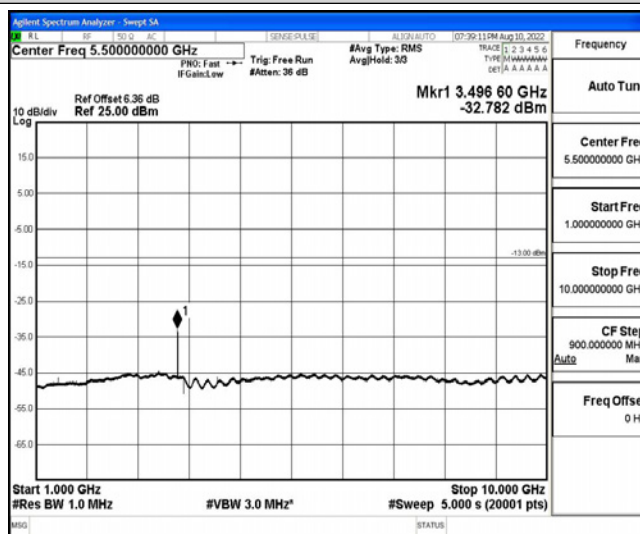

Band12-5MHz-16QAM-23095-1RB#0-Range1:0.009~0.15MHz