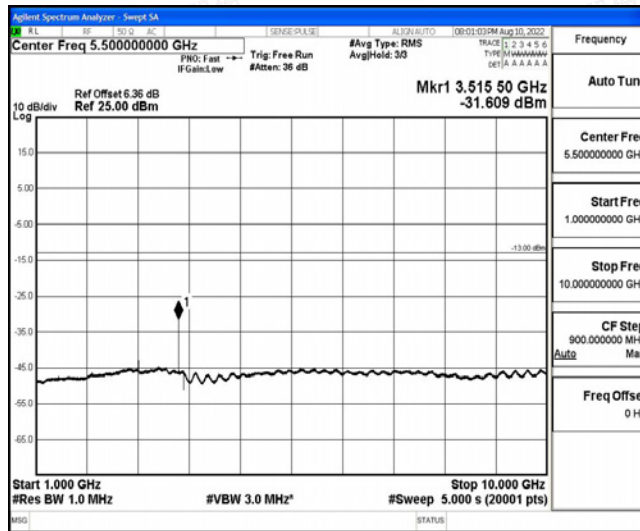

Band12-10MHz-QPSK-23130-1RB#0-Range1:0.009~0.15MHz