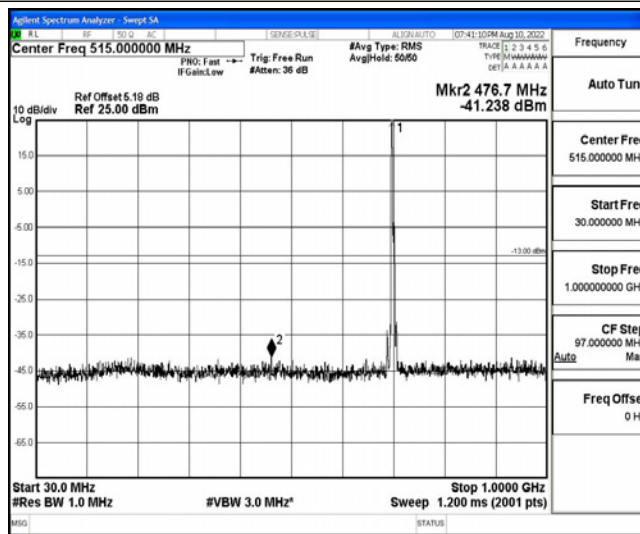

Band12-5MHz-16QAM-23035-1RB#0-Range4:1000~10000MHz

Band12-5MHz-16QAM-23095-1RB#0-Range1:0.009~0.15MHz

Band12-5MHz-16QAM-23095-1RB#0-Range2:0.15~30MHz

Band12-5MHz-16QAM-23095-1RB#0-Range3:30~1000MHz

Band12-5MHz-16QAM-23095-1RB#0-Range4:1000~10000MHz