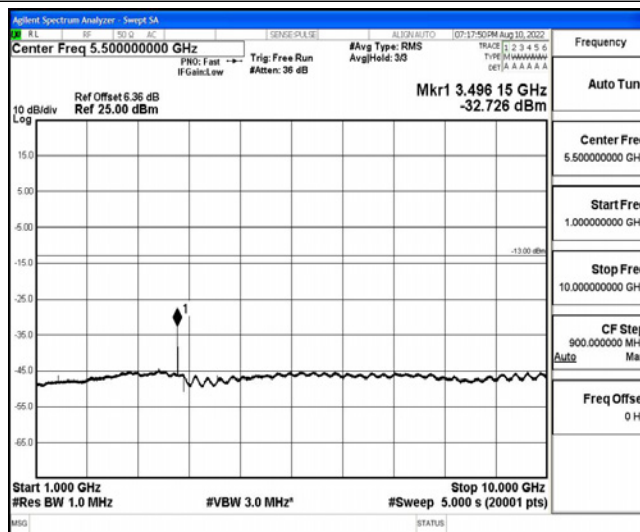

Band12-3MHz-16QAM-23095-1RB#0-Range1:0.009~0.15MHz