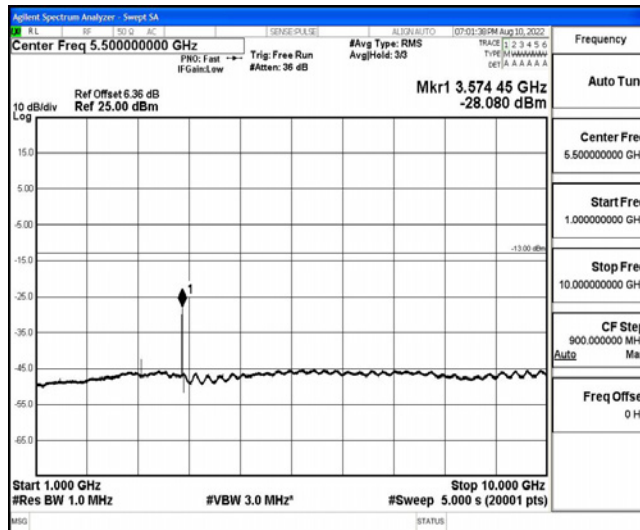

Band12-1.4MHz-16QAM-23173-1RB#0-Range1:0.009~0.15MHz

Band12-1.4MHz-16QAM-23173-1RB#0-Range2:0.15~30MHz

Band12-1.4MHz-16QAM-23173-1RB#0-Range3:30~1000MHz

TS-080122104EG

Band12-1.4MHz-16QAM-23173-1RB#0-Range4:1000~10000MHz