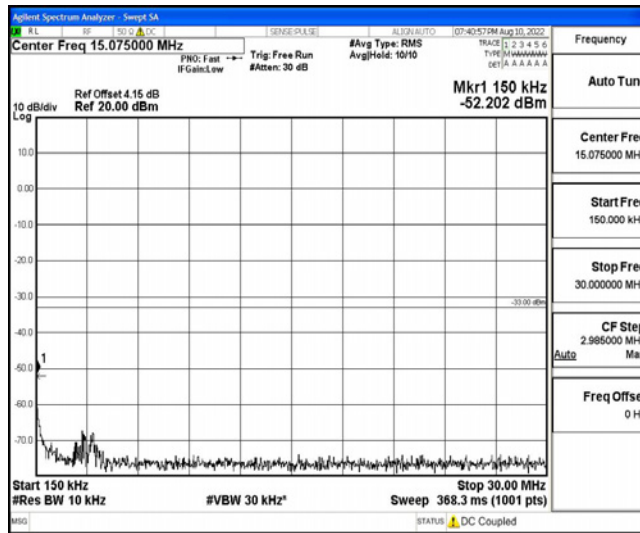

Band12-5MHz-16QAM-23035-1RB#0-Range4:1000~10000MHz

Band12-5MHz-16QAM-23095-1RB#0-Range1:0.009~0.15MHz

Band12-5MHz-16QAM-23095-1RB#0-Range2:0.15~30MHz

Band12-5MHz-16QAM-23095-1RB#0-Range3:30~1000MHz

Band12-5MHz-16QAM-23095-1RB#0-Range4:1000~10000MHz