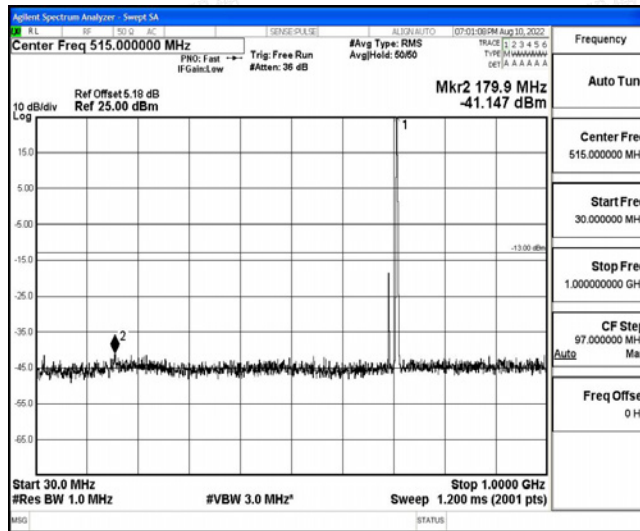

Band12-1.4MHz-16QAM-23173-1RB#0-Range1:0.009~0.15MHz

Band12-1.4MHz-16QAM-23173-1RB#0-Range2:0.15~30MHz

Band12-1.4MHz-16QAM-23173-1RB#0-Range3:30~1000MHz

TS-080122104EG

Band12-1.4MHz-16QAM-23173-1RB#0-Range4:1000~10000MHz