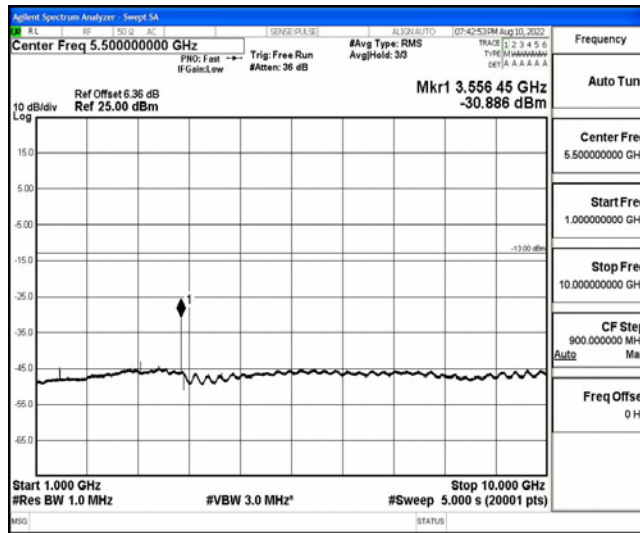

Band12-5MHz-16QAM-23035-1RB#0-Range1:0.009~0.15MHz