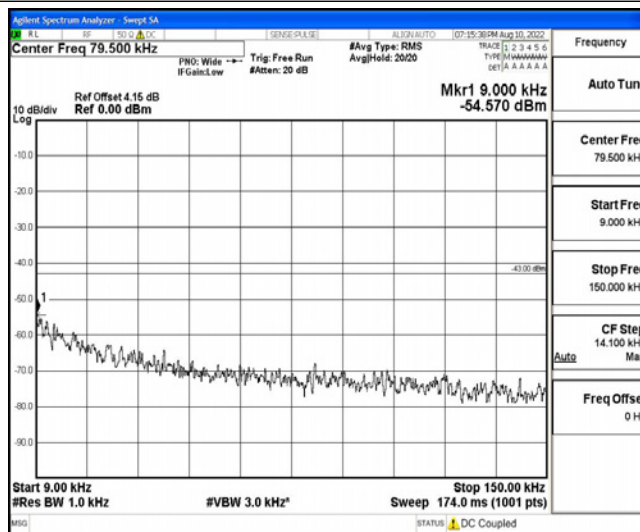

Band12-3MHz-QPSK-23025-1RB#0-Range2:0.15~30MHz