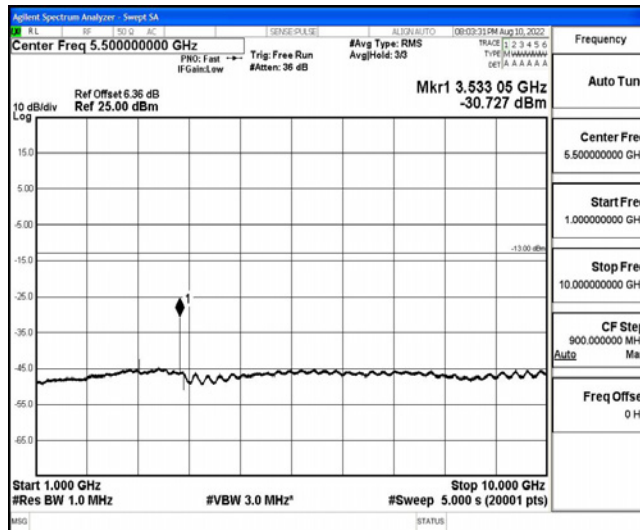

Band12-10MHz-16QAM-23060-1RB#0-Range1:0.009~0.15MHz