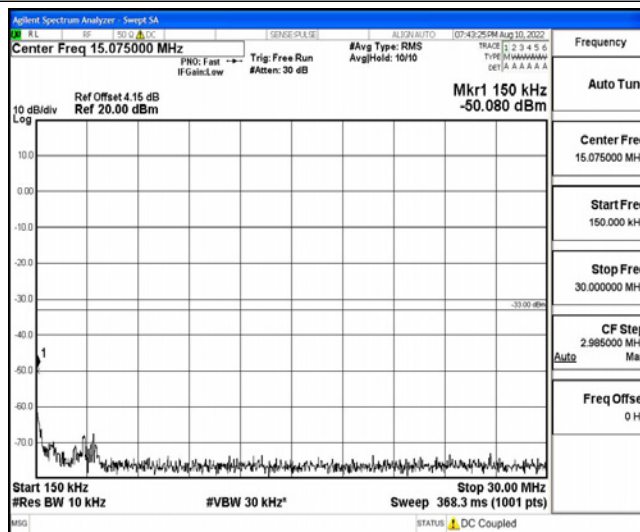

Band12-5MHz-16QAM-23155-1RB#0-Range3:30~1000MHz