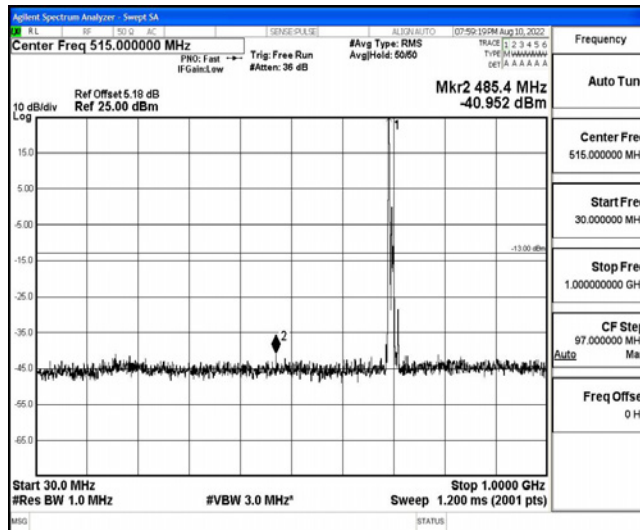

Band12-10MHz-16QAM-23060-1RB#0-Range4:1000~10000MHz