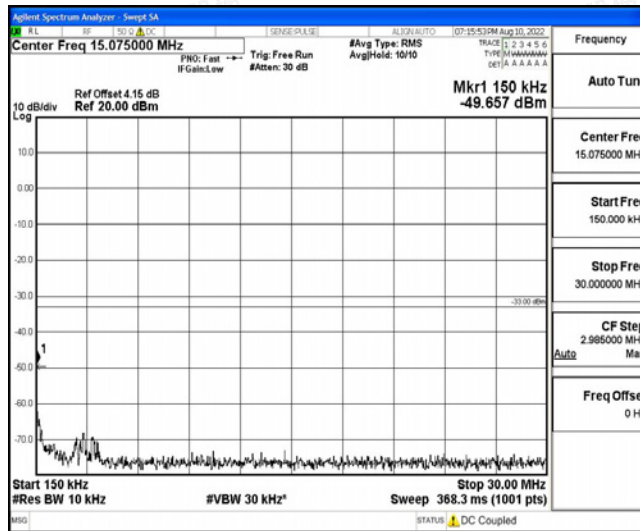

Band12-3MHz-QPSK-23025-1RB#0-Range3:30~1000MHz