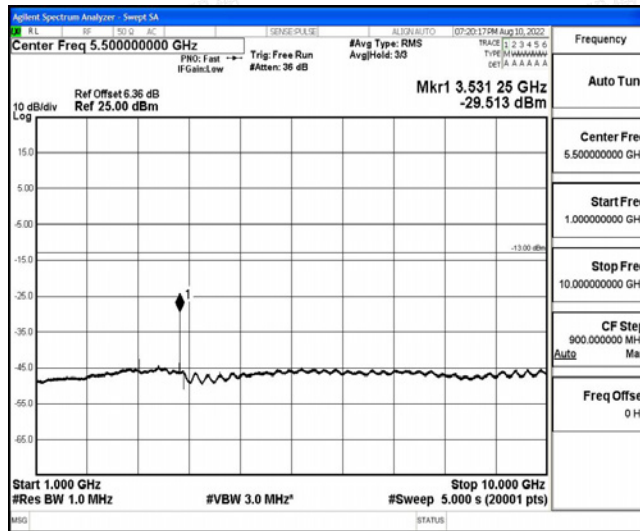

Band12-3MHz-16QAM-23165-1RB#0-Range1:0.009~0.15MHz