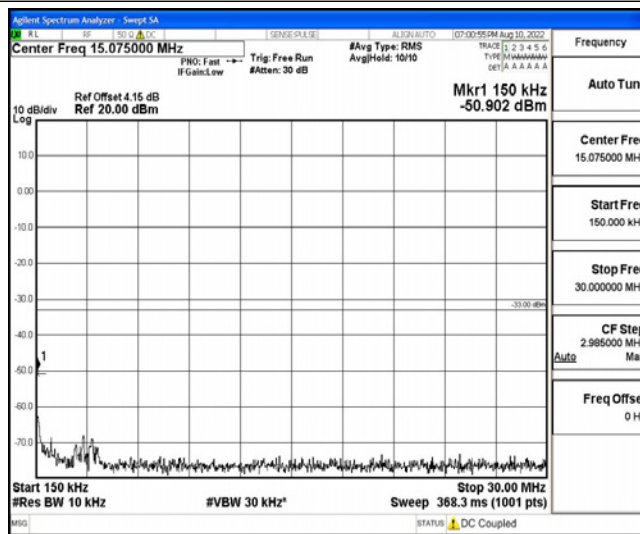

Band12-1.4MHz-16QAM-23173-1RB#0-Range1:0.009~0.15MHz

Band12-1.4MHz-16QAM-23173-1RB#0-Range2:0.15~30MHz

Band12-1.4MHz-16QAM-23173-1RB#0-Range3:30~1000MHz

TS-080122104EG

Band12-1.4MHz-16QAM-23173-1RB#0-Range4:1000~10000MHz