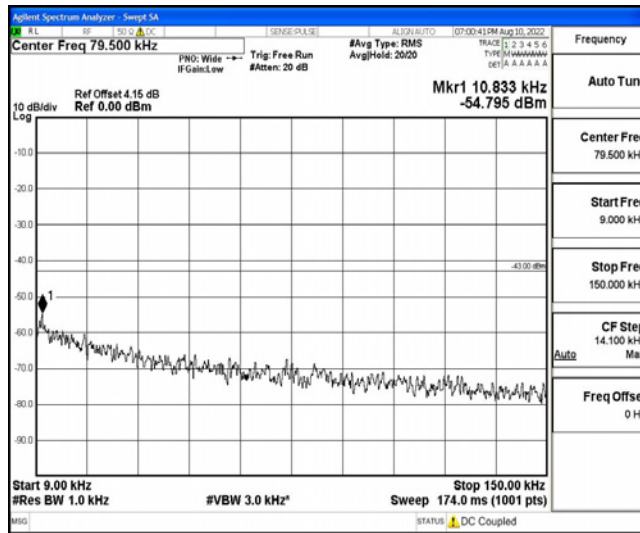

Band12-1.4MHz-16QAM-23173-1RB#0-Range1:0.009~0.15MHz

Band12-1.4MHz-16QAM-23173-1RB#0-Range2:0.15~30MHz

Band12-1.4MHz-16QAM-23173-1RB#0-Range3:30~1000MHz

TS-080122104EG

Band12-1.4MHz-16QAM-23173-1RB#0-Range4:1000~10000MHz