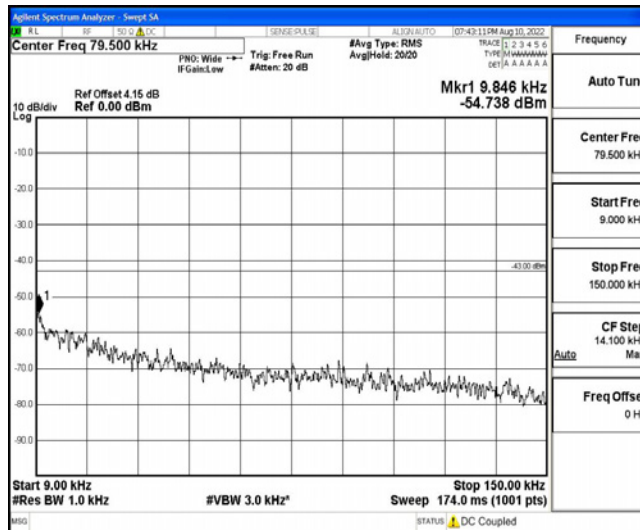

Band12-5MHz-16QAM-23155-1RB#0-Range2:0.15~30MHz