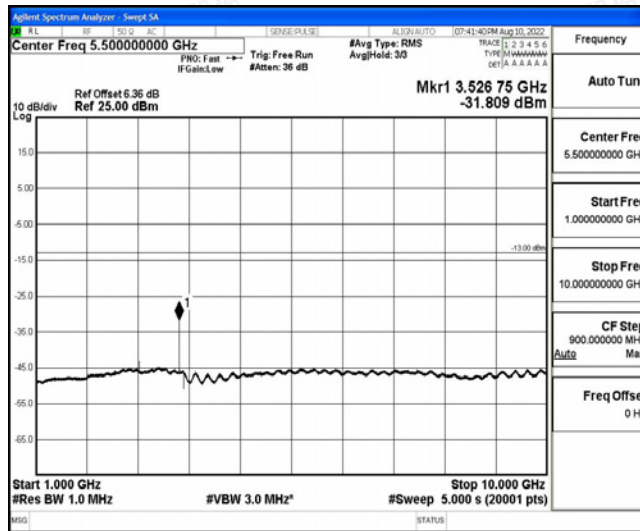

Band12-5MHz-16QAM-23035-1RB#0-Range4:1000~10000MHz

Band12-5MHz-16QAM-23095-1RB#0-Range1:0.009~0.15MHz

Band12-5MHz-16QAM-23095-1RB#0-Range2:0.15~30MHz

Band12-5MHz-16QAM-23095-1RB#0-Range3:30~1000MHz

Band12-5MHz-16QAM-23095-1RB#0-Range4:1000~10000MHz