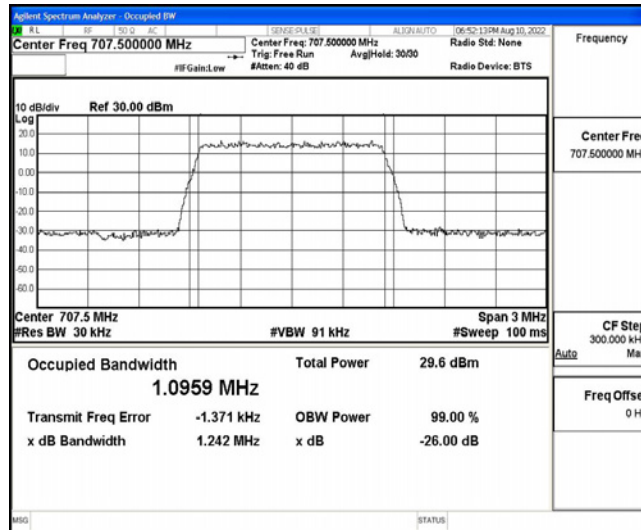

Band12-1.4MHz-QPSK-23095-6RB#0