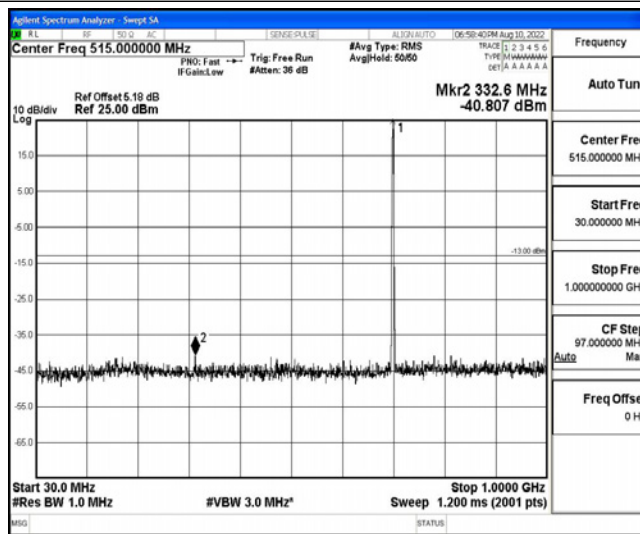

Band12-1.4MHz-16QAM-23017-1RB#0-Range4:1000~10000MHz

Band12-1.4MHz-16QAM-23095-1RB#0-Range1:0.009~0.15MHz

Band12-1.4MHz-16QAM-23095-1RB#0-Range2:0.15~30MHz

Band12-1.4MHz-16QAM-23095-1RB#0-Range3:30~1000MHz