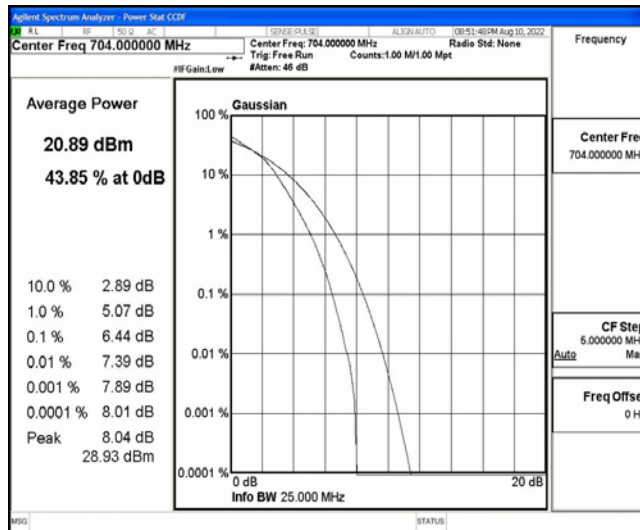

Band12-10MHz-16QAM-23060-50RB#0