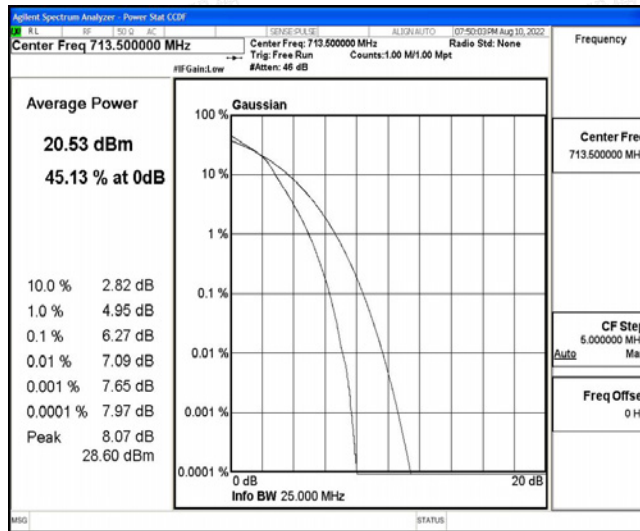

Band12-5MHz-QPSK-23095-25RB#0

Band12-5MHz-QPSK-23155-25RB#0

Band12-5MHz-16QAM-23035-25RB#0

Band12-5MHz-16QAM-23095-25RB#0

Band12-5MHz-16QAM-23155-25RB#0

Band12-10MHz-QPSK-23060-50RB#0

Band12-10MHz-QPSK-23095-50RB#0