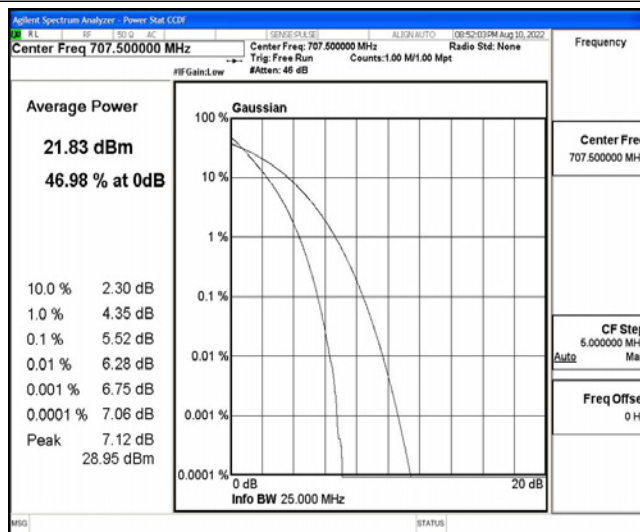

Band12-5MHz-QPSK-23095-25RB#0

Band12-5MHz-QPSK-23155-25RB#0

Band12-5MHz-16QAM-23035-25RB#0

Band12-5MHz-16QAM-23095-25RB#0

Band12-5MHz-16QAM-23155-25RB#0

Band12-10MHz-QPSK-23060-50RB#0

Band12-10MHz-QPSK-23095-50RB#0