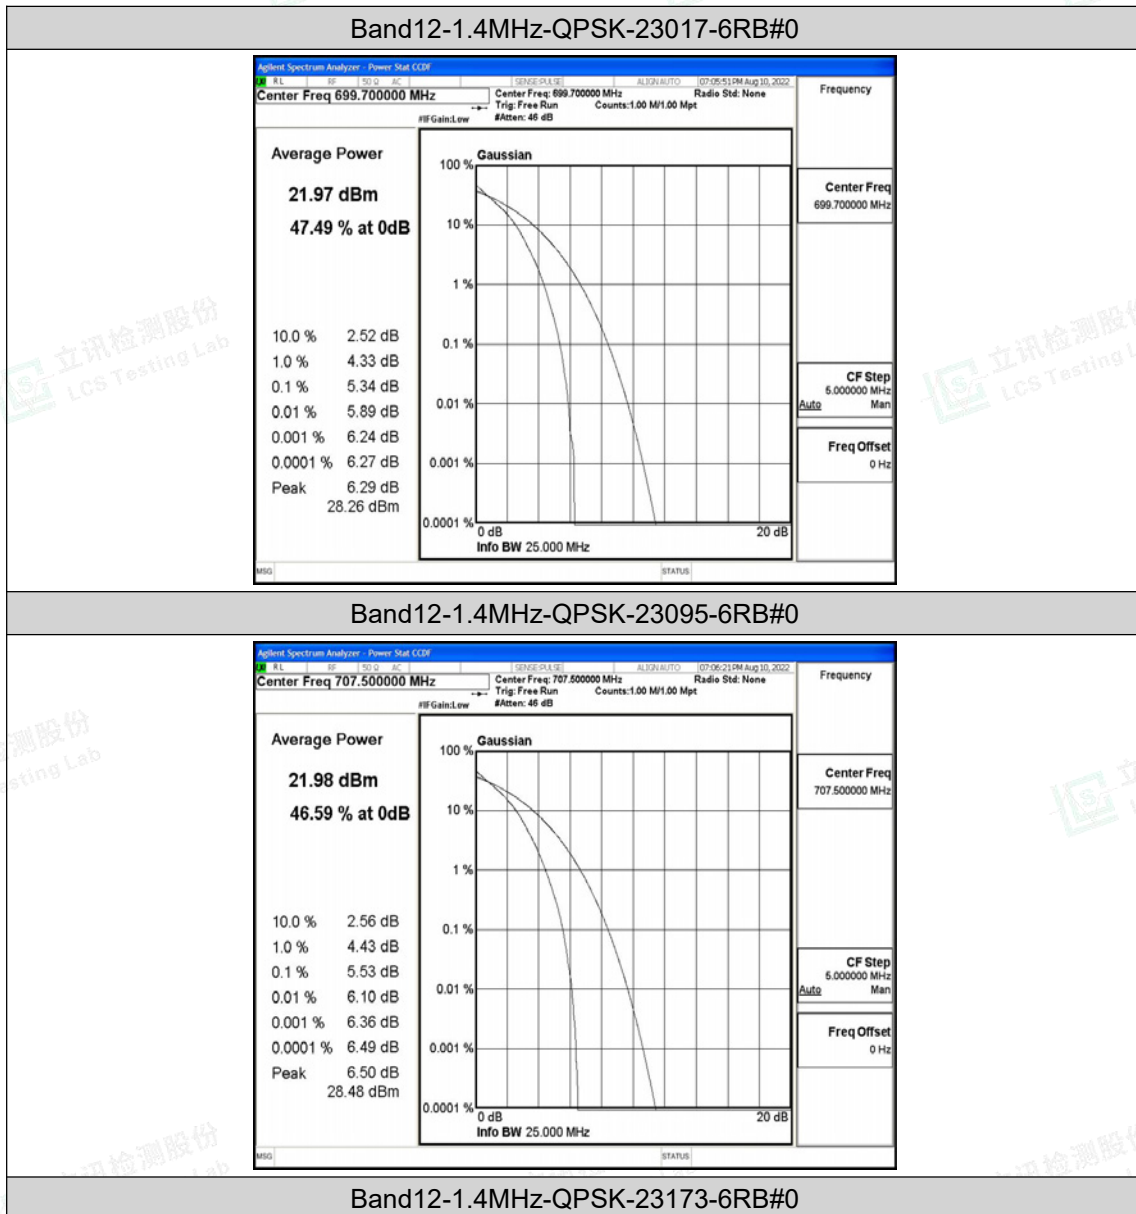

Test Graphs