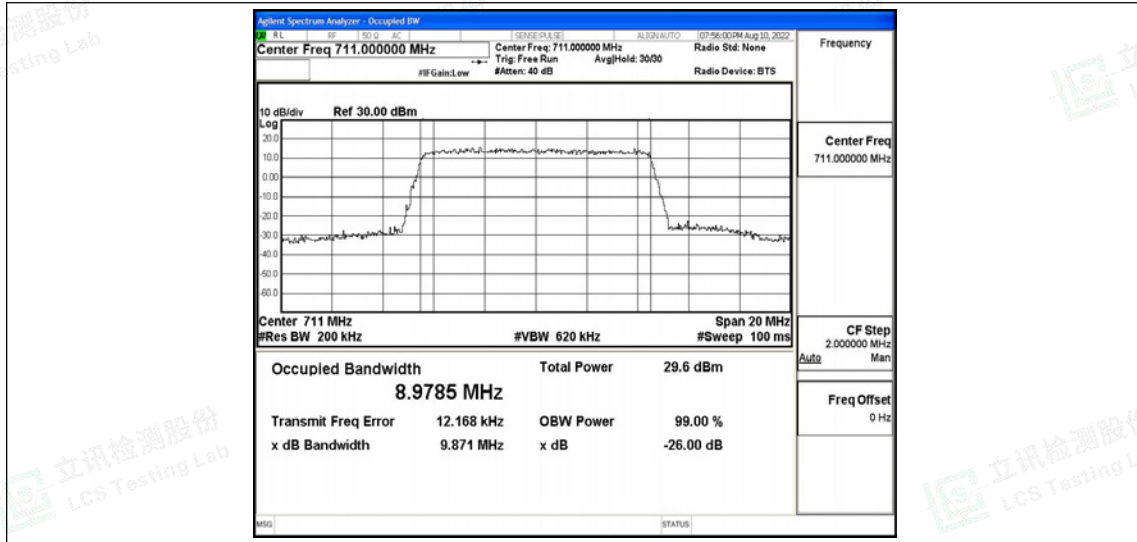

Band12-10MHz-16QAM-23060-50RB#0

Band12-10MHz-16QAM-23095-50RB#0

Band12-10MHz-16QAM-23130-50RB#0

H.4 Band Edge

Test Result

Band	Bandwidth	Modulation	Channel	RB Configuration	Result(dBm)	Verdict
Band12	1.4MHz	QPSK	23017	6RB#0	-35.95,-35.00	PASS
Band12	1.4MHz	QPSK	23173	6RB#0	-34.54,-34.20	PASS
Band12	1.4MHz	16QAM	23017	6RB#0	-36.67,-36.09	PASS
Band12	1.4MHz	16QAM	23173	6RB#0	-33.21,-33.35	PASS
Band12	3MHz	QPSK	23025	15RB#0	-36.28,-21.83	PASS
Band12	3MHz	QPSK	23165	15RB#0	-22.66,-36.37	PASS
Band12	3MHz	16QAM	23025	15RB#0	-36.99,-24.17	PASS
Band12	3MHz	16QAM	23165	15RB#0	-23.65,-35.95	PASS
Band12	5MHz	QPSK	23035	25RB#0	-27.23	PASS
Band12	5MHz	QPSK	23155	25RB#0	-27.58	PASS
Band12	5MHz	16QAM	23035	25RB#0	-28.49	PASS
Band12	5MHz	16QAM	23155	25RB#0	-28.73	PASS
Band12	10MHz	QPSK	23060	50RB#0	-34.92,-31.35	PASS
Band12	10MHz	QPSK	23130	50RB#0	-30.15,-33.32	PASS
Band12	10MHz	16QAM	23060	50RB#0	-34.97,-31.67	PASS
Band12	10MHz	16QAM	23130	50RB#0	-31.06,-33.37	PASS