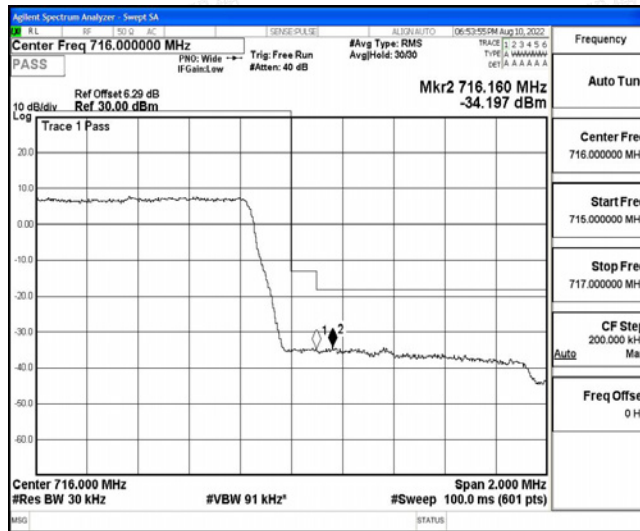

LCSA080122104EG

Band12-1.4MHz-16QAM-23017-6RB#0