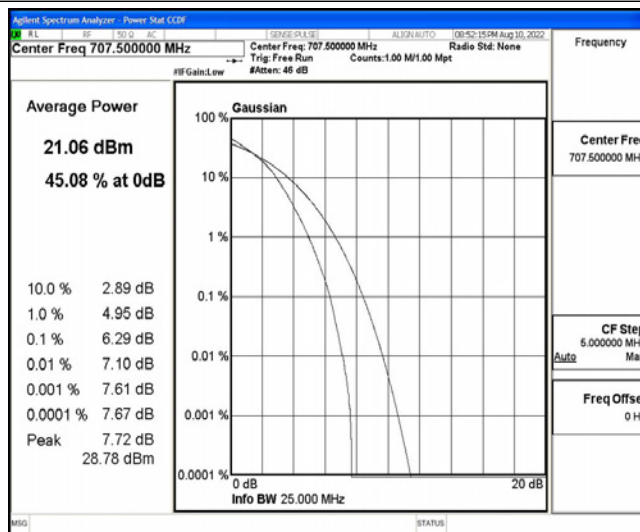

Band12-10MHz-QPSK-23130-50RB#0

Band12-10MHz-16QAM-23060-50RB#0

Band12-10MHz-16QAM-23095-50RB#0

Band12-10MHz-16QAM-23130-50RB#0

H.3 26dB Bandwidth and Occupied Bandwidth

Test Result

Band	Bandwidth	Modulation	Channel	RB Configuration	Occupied Bandwidth (MHz)	26dB Bandwidth (MHz)	Verdict
Band12	1.4MHz	QPSK	23017	6RB#0	1.0860	1.231	PASS
Band12	1.4MHz	QPSK	23095	6RB#0	1.0959	1.242	PASS
Band12	1.4MHz	QPSK	23173	6RB#0	1.0999	1.244	PASS
Band12	1.4MHz	16QAM	23017	6RB#0	1.1049	1.240	PASS
Band12	1.4MHz	16QAM	23095	6RB#0	1.0950	1.241	PASS
Band12	1.4MHz	16QAM	23173	6RB#0	1.0903	1.249	PASS
Band12	3MHz	QPSK	23025	15RB#0	2.7123	3.040	PASS
Band12	3MHz	QPSK	23095	15RB#0	2.6991	3.031	PASS
Band12	3MHz	QPSK	23165	15RB#0	2.7035	3.022	PASS
Band12	3MHz	16QAM	23025	15RB#0	2.7049	3.019	PASS
Band12	3MHz	16QAM	23095	15RB#0	2.7025	2.996	PASS
Band12	3MHz	16QAM	23165	15RB#0	2.7067	3.024	PASS
Band12	5MHz	QPSK	23035	25RB#0	4.5102	4.980	PASS
Band12	5MHz	QPSK	23095	25RB#0	4.4873	4.939	PASS
Band12	5MHz	QPSK	23155	25RB#0	4.5165	5.008	PASS
Band12	5MHz	16QAM	23035	25RB#0	4.4996	4.956	PASS
Band12	5MHz	16QAM	23095	25RB#0	4.5019	4.986	PASS
Band12	5MHz	16QAM	23155	25RB#0	4.5176	4.998	PASS
Band12	10MHz	QPSK	23060	50RB#0	8.9968	9.906	PASS
Band12	10MHz	QPSK	23095	50RB#0	8.9796	9.844	PASS
Band12	10MHz	QPSK	23130	50RB#0	8.9655	9.868	PASS
Band12	10MHz	16QAM	23060	50RB#0	8.9901	9.874	PASS
Band12	10MHz	16QAM	23095	50RB#0	8.9902	9.866	PASS
Band12	10MHz	16QAM	23130	50RB#0	8.9785	9.871	PASS