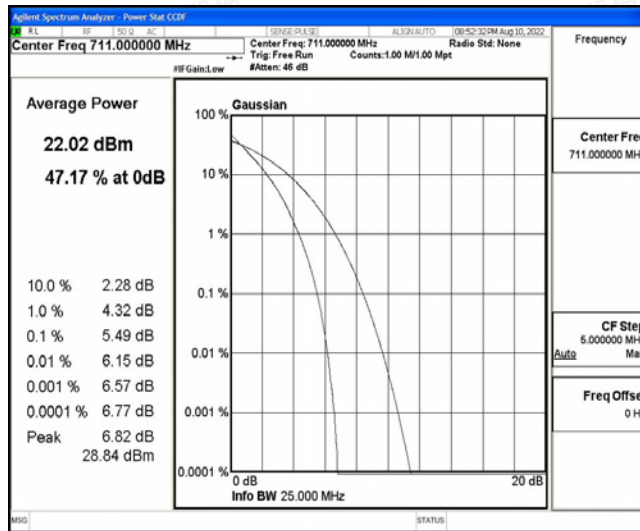

Band12-10MHz-QPSK-23130-50RB#0

Band12-10MHz-16QAM-23060-50RB#0

Band12-10MHz-16QAM-23095-50RB#0

Band12-10MHz-16QAM-23130-50RB#0

H.3 26dB Bandwidth and Occupied Bandwidth

Test Result

Band	Bandwidth	Modulation	Channel	RB Configuration	Occupied Bandwidth (MHz)	26dB Bandwidth (MHz)	Verdict
Band12	1.4MHz	QPSK	23017	6RB#0	1.0860	1.231	PASS
Band12	1.4MHz	QPSK	23095	6RB#0	1.0959	1.242	PASS
Band12	1.4MHz	QPSK	23173	6RB#0	1.0999	1.244	PASS
Band12	1.4MHz	16QAM	23017	6RB#0	1.1049	1.240	PASS
Band12	1.4MHz	16QAM	23095	6RB#0	1.0950	1.241	PASS
Band12	1.4MHz	16QAM	23173	6RB#0	1.0903	1.249	PASS
Band12	3MHz	QPSK	23025	15RB#0	2.7123	3.040	PASS
Band12	3MHz	QPSK	23095	15RB#0	2.6991	3.031	PASS
Band12	3MHz	QPSK	23165	15RB#0	2.7035	3.022	PASS
Band12	3MHz	16QAM	23025	15RB#0	2.7049	3.019	PASS
Band12	3MHz	16QAM	23095	15RB#0	2.7025	2.996	PASS
Band12	3MHz	16QAM	23165	15RB#0	2.7067	3.024	PASS
Band12	5MHz	QPSK	23035	25RB#0	4.5102	4.980	PASS
Band12	5MHz	QPSK	23095	25RB#0	4.4873	4.939	PASS
Band12	5MHz	QPSK	23155	25RB#0	4.5165	5.008	PASS
Band12	5MHz	16QAM	23035	25RB#0	4.4996	4.956	PASS
Band12	5MHz	16QAM	23095	25RB#0	4.5019	4.986	PASS
Band12	5MHz	16QAM	23155	25RB#0	4.5176	4.998	PASS
Band12	10MHz	QPSK	23060	50RB#0	8.9968	9.906	PASS
Band12	10MHz	QPSK	23095	50RB#0	8.9796	9.844	PASS
Band12	10MHz	QPSK	23130	50RB#0	8.9655	9.868	PASS
Band12	10MHz	16QAM	23060	50RB#0	8.9901	9.874	PASS
Band12	10MHz	16QAM	23095	50RB#0	8.9902	9.866	PASS
Band12	10MHz	16QAM	23130	50RB#0	8.9785	9.871	PASS