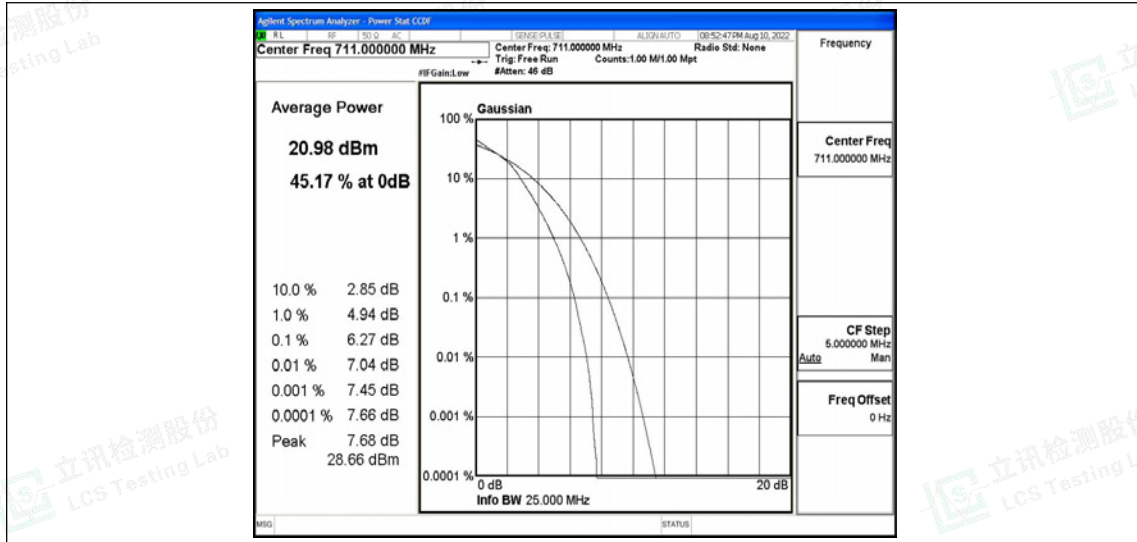

Band12-10MHz-QPSK-23130-50RB#0

Band12-10MHz-16QAM-23060-50RB#0

Band12-10MHz-16QAM-23095-50RB#0

Band12-10MHz-16QAM-23130-50RB#0

H.3 26dB Bandwidth and Occupied Bandwidth

Test Result

Band	Bandwidth	Modulation	Channel	RB Configuration	Occupied Bandwidth (MHz)	26dB Bandwidth (MHz)	Verdict
Band12	1.4MHz	QPSK	23017	6RB#0	1.0860	1.231	PASS
Band12	1.4MHz	QPSK	23095	6RB#0	1.0959	1.242	PASS
Band12	1.4MHz	QPSK	23173	6RB#0	1.0999	1.244	PASS
Band12	1.4MHz	16QAM	23017	6RB#0	1.1049	1.240	PASS
Band12	1.4MHz	16QAM	23095	6RB#0	1.0950	1.241	PASS
Band12	1.4MHz	16QAM	23173	6RB#0	1.0903	1.249	PASS
Band12	3MHz	QPSK	23025	15RB#0	2.7123	3.040	PASS
Band12	3MHz	QPSK	23095	15RB#0	2.6991	3.031	PASS
Band12	3MHz	QPSK	23165	15RB#0	2.7035	3.022	PASS
Band12	3MHz	16QAM	23025	15RB#0	2.7049	3.019	PASS
Band12	3MHz	16QAM	23095	15RB#0	2.7025	2.996	PASS
Band12	3MHz	16QAM	23165	15RB#0	2.7067	3.024	PASS
Band12	5MHz	QPSK	23035	25RB#0	4.5102	4.980	PASS
Band12	5MHz	QPSK	23095	25RB#0	4.4873	4.939	PASS
Band12	5MHz	QPSK	23155	25RB#0	4.5165	5.008	PASS
Band12	5MHz	16QAM	23035	25RB#0	4.4996	4.956	PASS
Band12	5MHz	16QAM	23095	25RB#0	4.5019	4.986	PASS
Band12	5MHz	16QAM	23155	25RB#0	4.5176	4.998	PASS
Band12	10MHz	QPSK	23060	50RB#0	8.9968	9.906	PASS
Band12	10MHz	QPSK	23095	50RB#0	8.9796	9.844	PASS
Band12	10MHz	QPSK	23130	50RB#0	8.9655	9.868	PASS
Band12	10MHz	16QAM	23060	50RB#0	8.9901	9.874	PASS
Band12	10MHz	16QAM	23095	50RB#0	8.9902	9.866	PASS
Band12	10MHz	16QAM	23130	50RB#0	8.9785	9.871	PASS