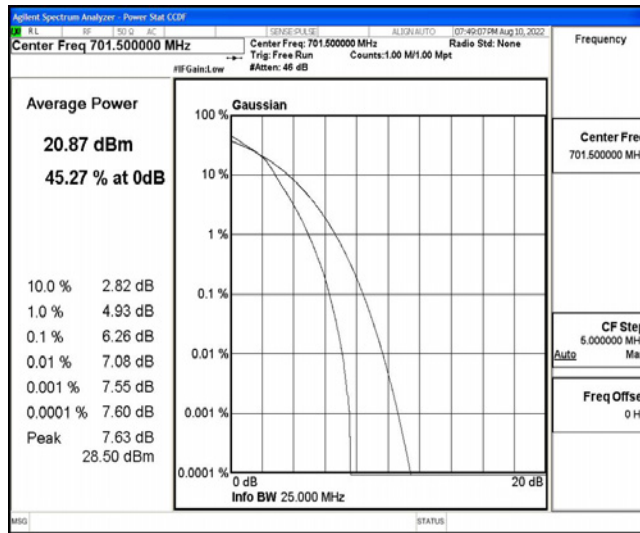

Band12-5MHz-QPSK-23095-25RB#0

Band12-5MHz-QPSK-23155-25RB#0

Band12-5MHz-16QAM-23035-25RB#0

Band12-5MHz-16QAM-23095-25RB#0

Band12-5MHz-16QAM-23155-25RB#0

Band12-10MHz-QPSK-23060-50RB#0

Band12-10MHz-QPSK-23095-50RB#0