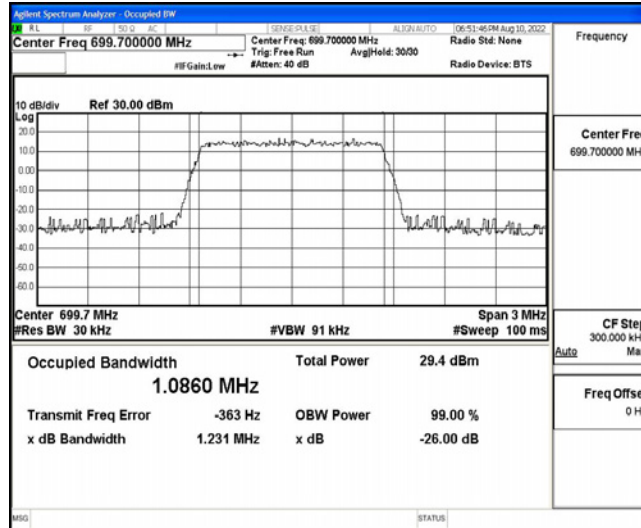

Test Graphs

Band12-1.4MHz-QPSK-23017-6RB#0