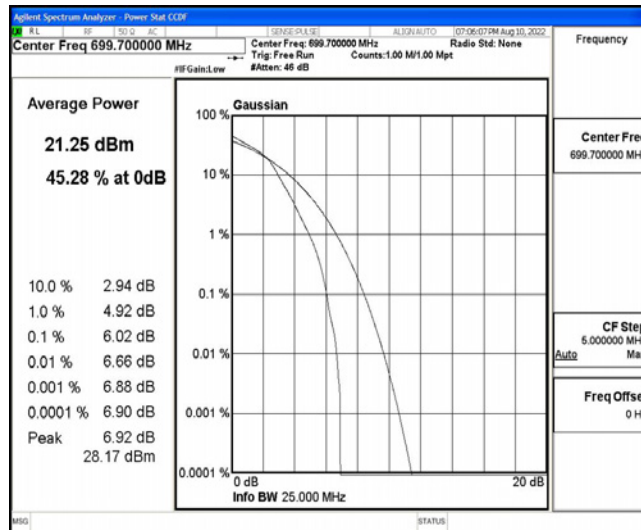

Band12-1.4MHz-16QAM-23017-6RB#0