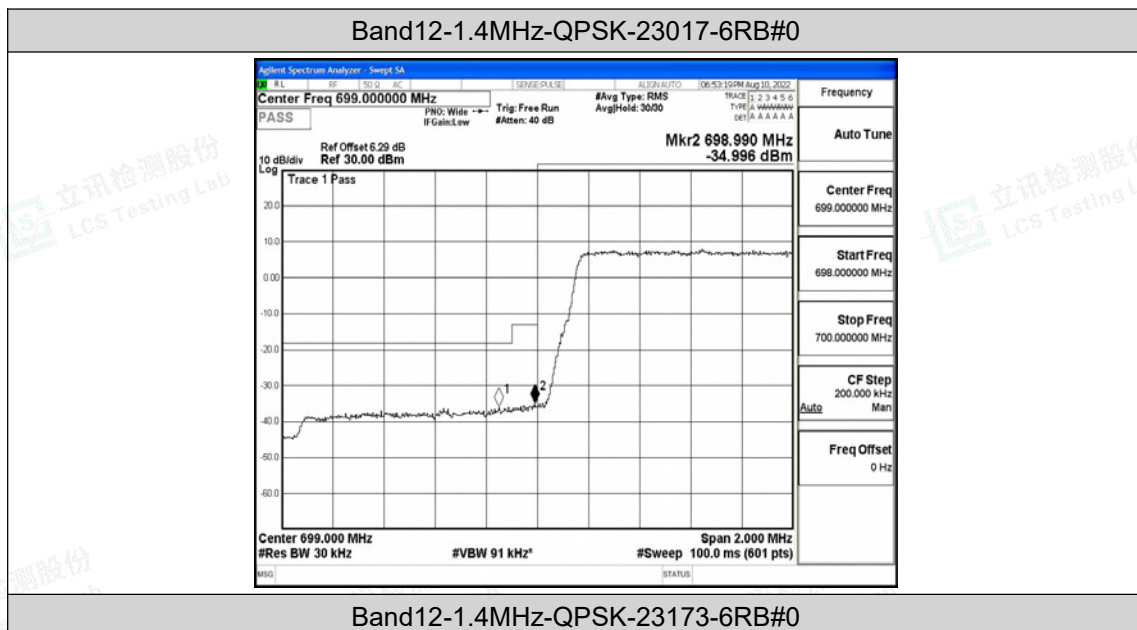

H.4 Band Edge

Test Result

Band	Bandwidth	Modulation	Channel	RB Configuration	Result(dBm)	Verdict
Band12	1.4MHz	QPSK	23017	6RB#0	-35.95,-35.00	PASS
Band12	1.4MHz	QPSK	23173	6RB#0	-34.54,-34.20	PASS
Band12	1.4MHz	16QAM	23017	6RB#0	-36.67,-36.09	PASS
Band12	1.4MHz	16QAM	23173	6RB#0	-33.21,-33.35	PASS
Band12	3MHz	QPSK	23025	15RB#0	-36.28,-21.83	PASS
Band12	3MHz	QPSK	23165	15RB#0	-22.66,-36.37	PASS
Band12	3MHz	16QAM	23025	15RB#0	-36.99,-24.17	PASS
Band12	3MHz	16QAM	23165	15RB#0	-23.65,-35.95	PASS
Band12	5MHz	QPSK	23035	25RB#0	-27.23	PASS
Band12	5MHz	QPSK	23155	25RB#0	-27.58	PASS
Band12	5MHz	16QAM	23035	25RB#0	-28.49	PASS
Band12	5MHz	16QAM	23155	25RB#0	-28.73	PASS
Band12	10MHz	QPSK	23060	50RB#0	-34.92,-31.35	PASS
Band12	10MHz	QPSK	23130	50RB#0	-30.15,-33.32	PASS
Band12	10MHz	16QAM	23060	50RB#0	-34.97,-31.67	PASS
Band12	10MHz	16QAM	23130	50RB#0	-31.06,-33.37	PASS

Test Graphs