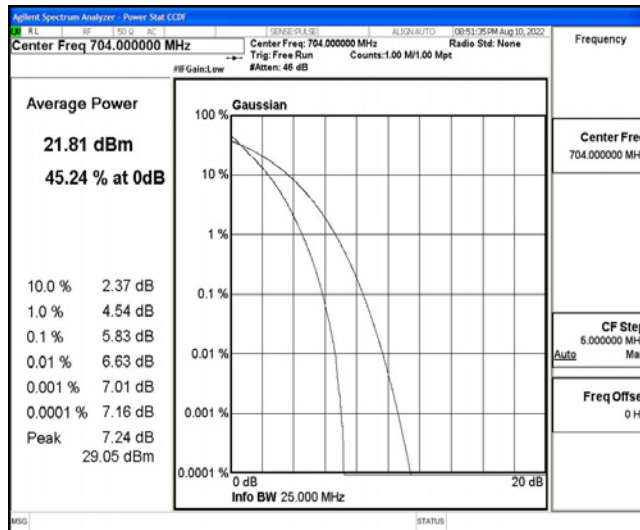

Band12-5MHz-QPSK-23095-25RB#0

Band12-5MHz-QPSK-23155-25RB#0

Band12-5MHz-16QAM-23035-25RB#0

Band12-5MHz-16QAM-23095-25RB#0

Band12-5MHz-16QAM-23155-25RB#0

Band12-10MHz-QPSK-23060-50RB#0

Band12-10MHz-QPSK-23095-50RB#0