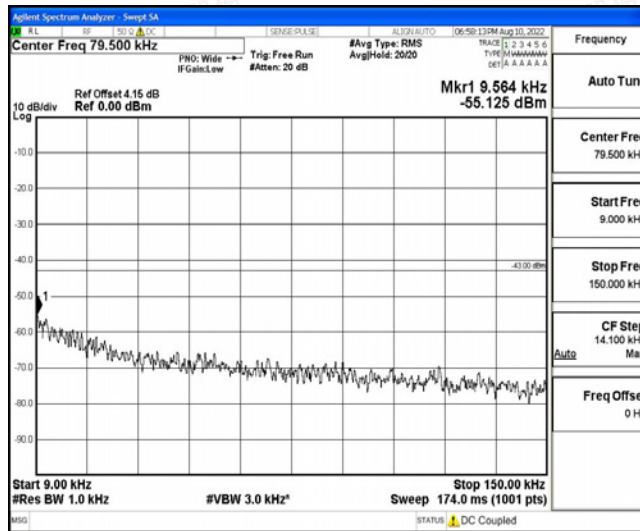

Band12-1.4MHz-16QAM-23095-1RB#0-Range1:0.009~0.15MHz