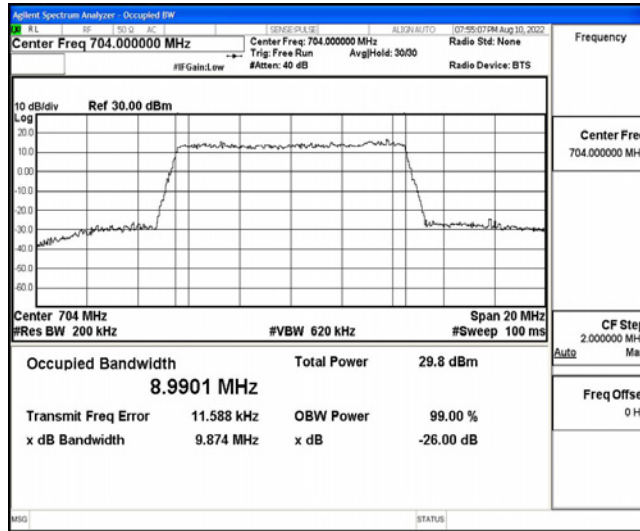

Band12-10MHz-16QAM-23060-50RB#0