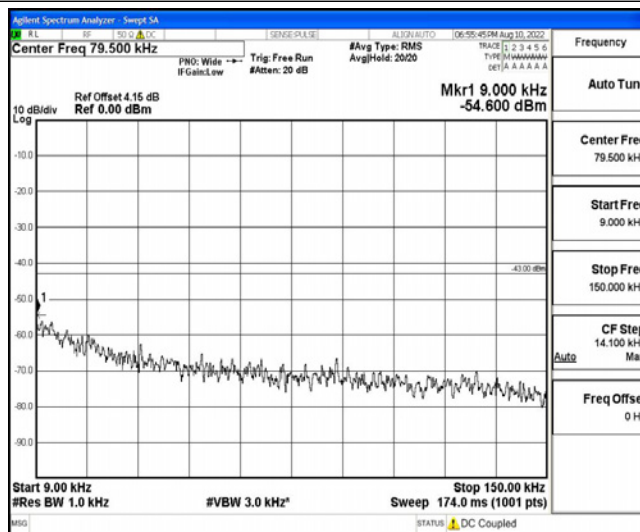

Band12-1.4MHz-16QAM-23017-1RB#0-Range1:0.009~0.15MHz