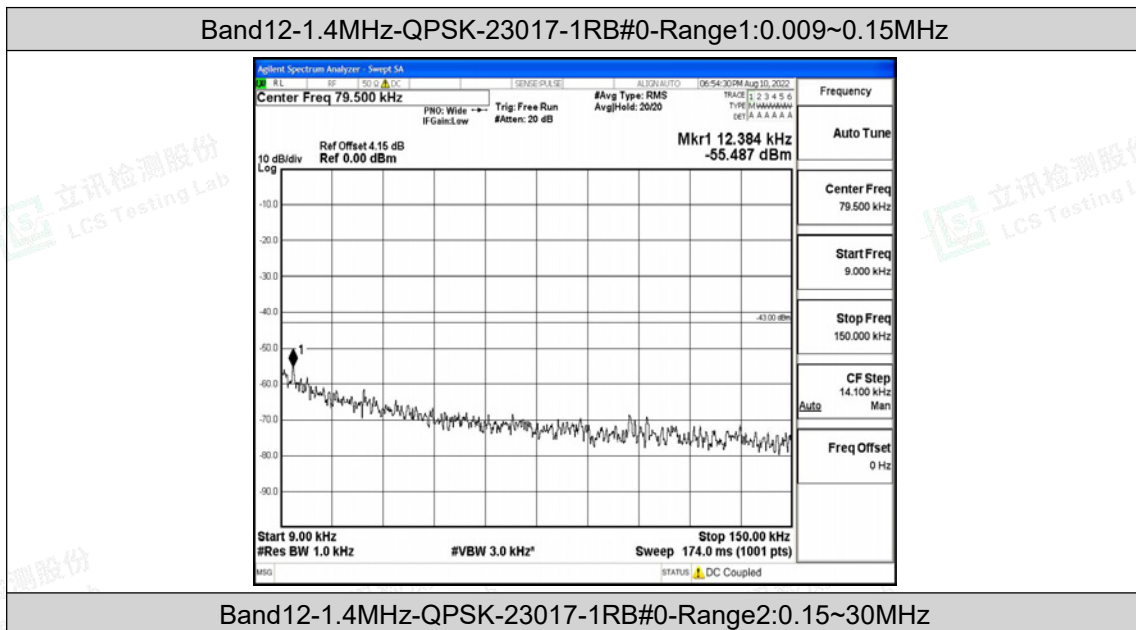

Test Graphs