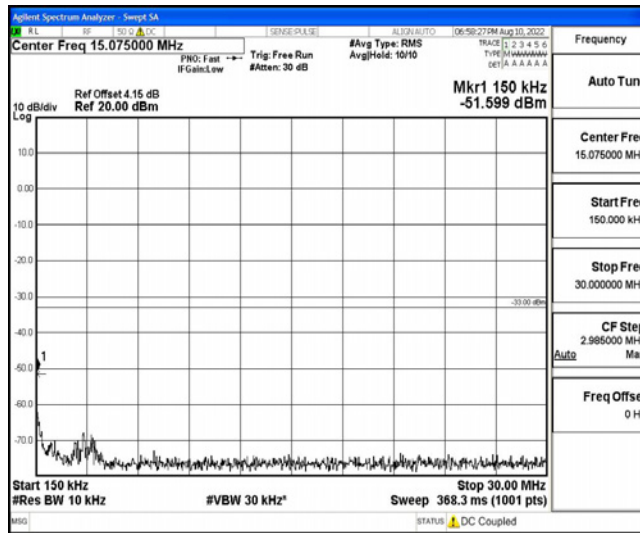

Band12-1.4MHz-16QAM-23017-1RB#0-Range4:1000~10000MHz

Band12-1.4MHz-16QAM-23095-1RB#0-Range1:0.009~0.15MHz

Band12-1.4MHz-16QAM-23095-1RB#0-Range2:0.15~30MHz

Band12-1.4MHz-16QAM-23095-1RB#0-Range3:30~1000MHz