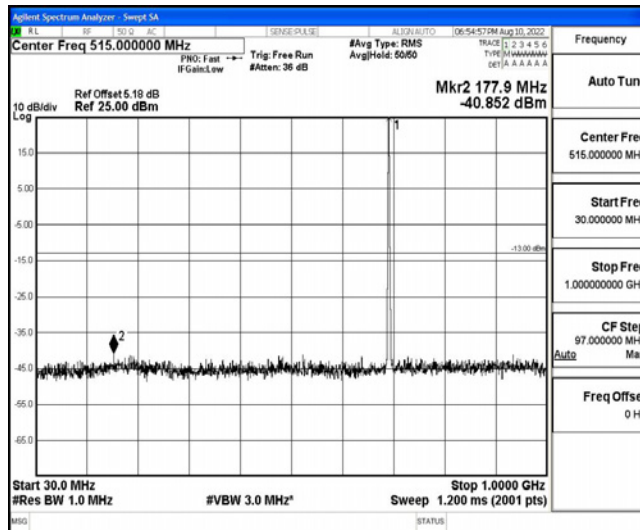

Band12-1.4MHz-QPSK-23017-1RB#0-Range3:30~1000MHz