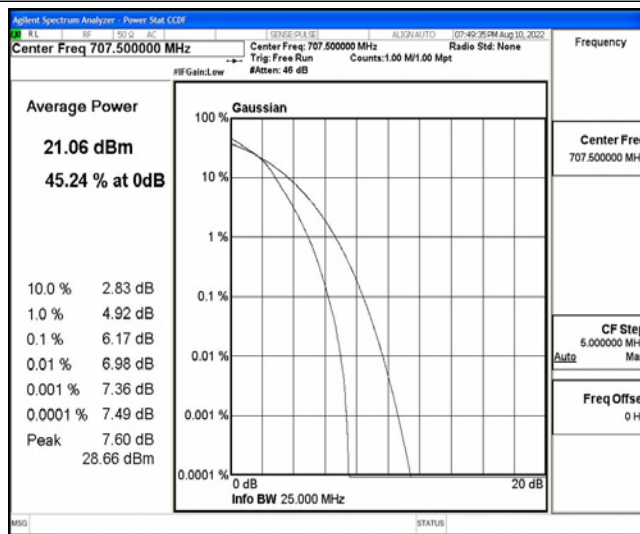

Band12-5MHz-QPSK-23095-25RB#0

Band12-5MHz-QPSK-23155-25RB#0

Band12-5MHz-16QAM-23035-25RB#0

Band12-5MHz-16QAM-23095-25RB#0

Band12-5MHz-16QAM-23155-25RB#0

Band12-10MHz-QPSK-23060-50RB#0

Band12-10MHz-QPSK-23095-50RB#0