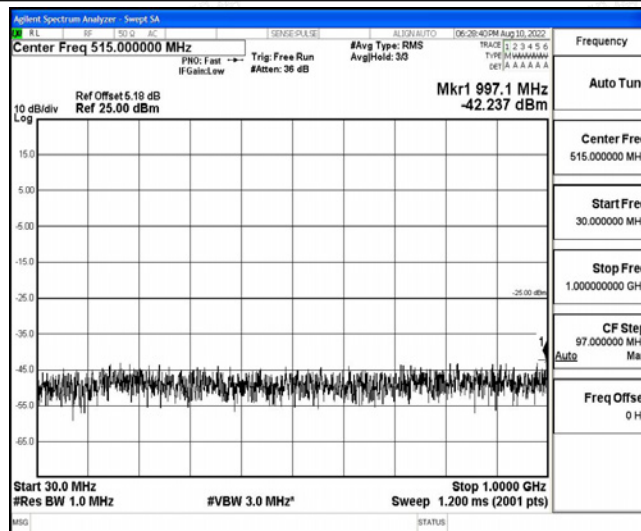

Band7-20MHz-QPSK-20850-1RB#0-Range3:30~1000MHz

Band7-20MHz-QPSK-20850-1RB#0-Range4:1000~10000MHz