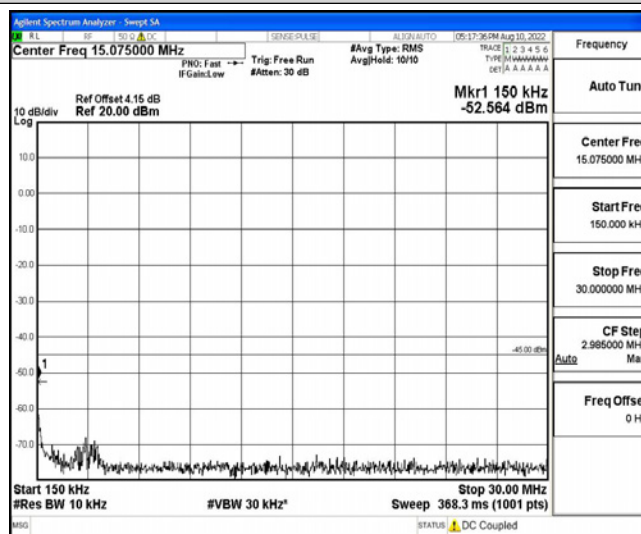

Band7-5MHz-16QAM-20775-1RB#0-Range4:1000~10000MHz

Band7-5MHz-16QAM-20775-1RB#0-Range5:10000~20000MHz

Band7-5MHz-16QAM-20775-1RB#0-Range6:20000~26500MHz

Band7-5MHz-16QAM-21100-1RB#0-Range1:0.009~0.15MHz

Band7-5MHz-16QAM-21100-1RB#0-Range2:0.15~30MHz