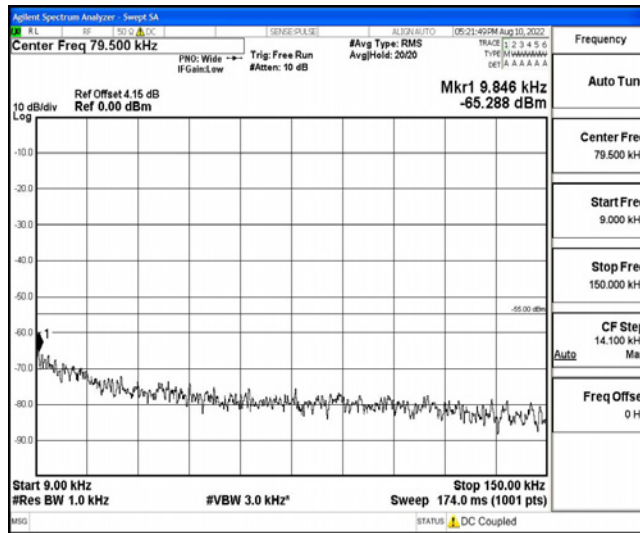

Band7-5MHz-16QAM-21100-1RB#0-Range3:30~1000MHz

Band7-5MHz-16QAM-21100-1RB#0-Range4:1000~10000MHz

Band7-5MHz-16QAM-21100-1RB#0-Range5:10000~20000MHz

Band7-5MHz-16QAM-21100-1RB#0-Range6:20000~26500MHz

Band7-5MHz-16QAM-21425-1RB#0-Range1:0.009~0.15MHz