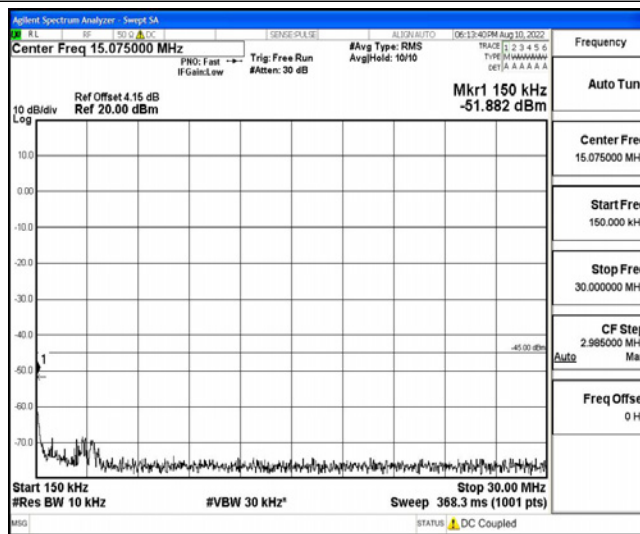

Band7-15MHz-16QAM-21100-1RB#0-Range6:20000~26500MHz

Band7-15MHz-16QAM-21375-1RB#0-Range1:0.009~0.15MHz

Band7-15MHz-16QAM-21375-1RB#0-Range2:0.15~30MHz

Band7-15MHz-16QAM-21375-1RB#0-Range3:30~1000MHz