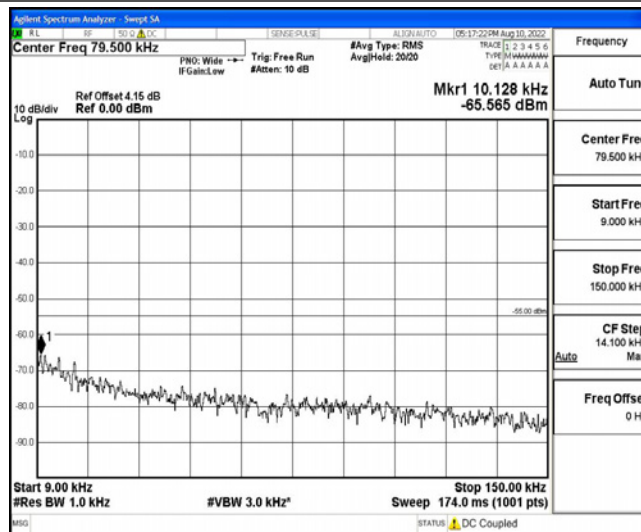

Band7-5MHz-16QAM-20775-1RB#0-Range4:1000~10000MHz

Band7-5MHz-16QAM-20775-1RB#0-Range5:10000~20000MHz

Band7-5MHz-16QAM-20775-1RB#0-Range6:20000~26500MHz

Band7-5MHz-16QAM-21100-1RB#0-Range1:0.009~0.15MHz

Band7-5MHz-16QAM-21100-1RB#0-Range2:0.15~30MHz