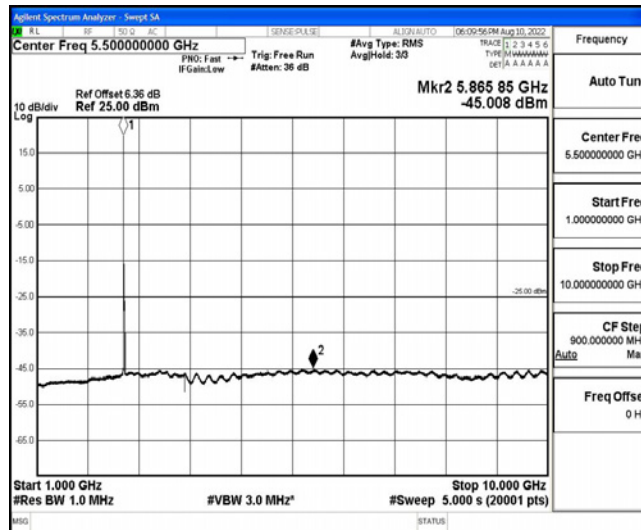

Band7-15MHz-16QAM-21100-1RB#0-Range1:0.009~0.15MHz

Band7-15MHz-16QAM-21100-1RB#0-Range2:0.15~30MHz

Band7-15MHz-16QAM-21100-1RB#0-Range3:30~1000MHz

Band7-15MHz-16QAM-21100-1RB#0-Range4:1000~10000MHz

Band7-15MHz-16QAM-21100-1RB#0-Range5:10000~20000MHz