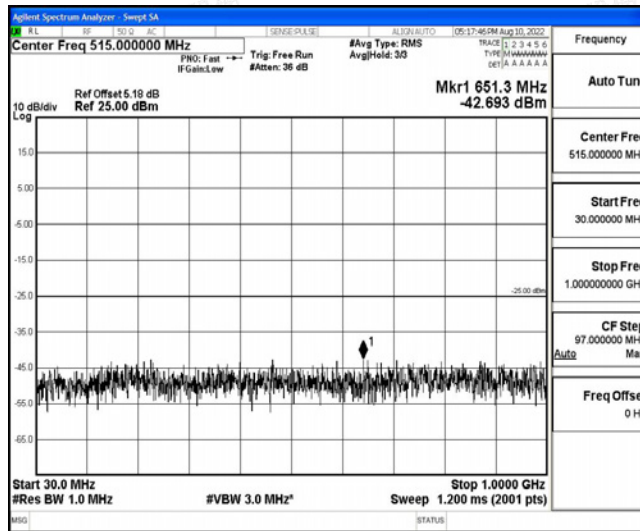

Band7-5MHz-16QAM-21100-1RB#0-Range3:30~1000MHz

Band7-5MHz-16QAM-21100-1RB#0-Range4:1000~10000MHz