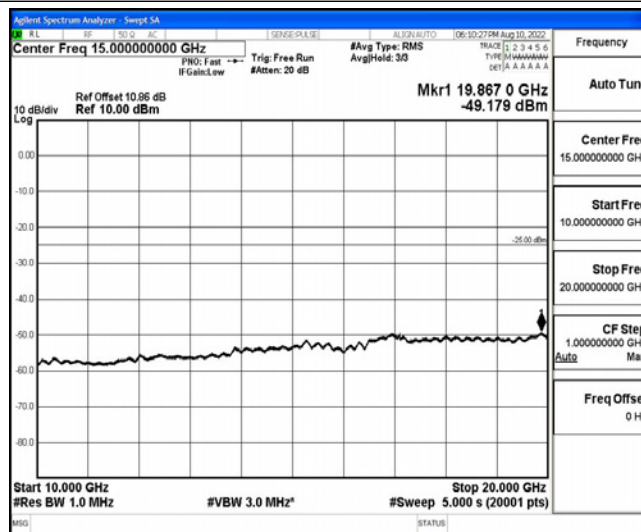

Band7-15MHz-16QAM-21100-1RB#0-Range1:0.009~0.15MHz

Band7-15MHz-16QAM-21100-1RB#0-Range2:0.15~30MHz

Band7-15MHz-16QAM-21100-1RB#0-Range3:30~1000MHz

Band7-15MHz-16QAM-21100-1RB#0-Range4:1000~10000MHz

Band7-15MHz-16QAM-21100-1RB#0-Range5:10000~20000MHz