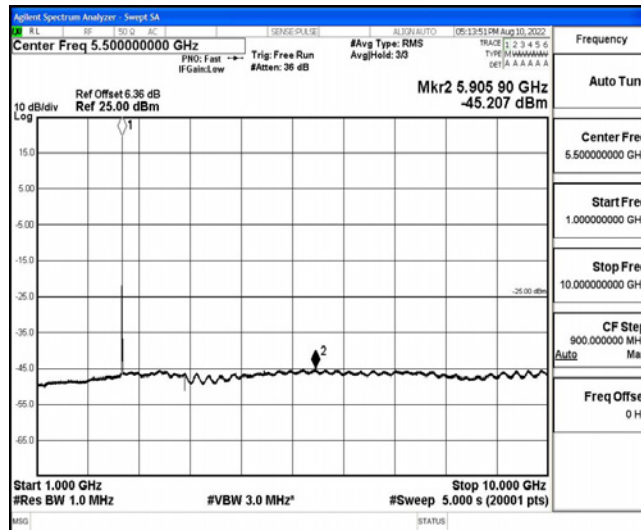

Band7-5MHz-16QAM-20775-1RB#0-Range4:1000~10000MHz

Band7-5MHz-16QAM-20775-1RB#0-Range5:10000~20000MHz

Band7-5MHz-16QAM-20775-1RB#0-Range6:20000~26500MHz

Band7-5MHz-16QAM-21100-1RB#0-Range1:0.009~0.15MHz

Band7-5MHz-16QAM-21100-1RB#0-Range2:0.15~30MHz