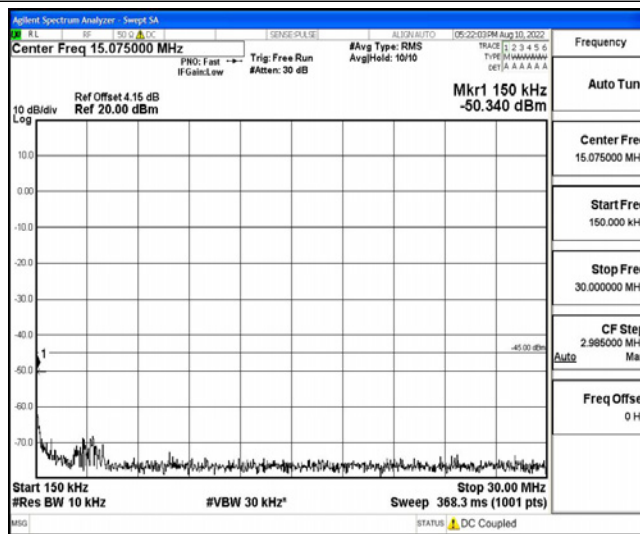

Band7-5MHz-16QAM-21425-1RB#0-Range2:0.15~30MHz

Band7-5MHz-16QAM-21425-1RB#0-Range3:30~1000MHz