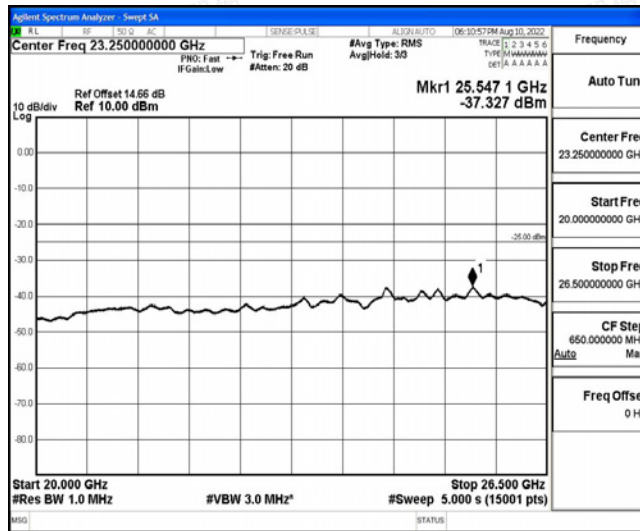

Band7-15MHz-16QAM-21100-1RB#0-Range6:20000~26500MHz

Band7-15MHz-16QAM-21375-1RB#0-Range1:0.009~0.15MHz