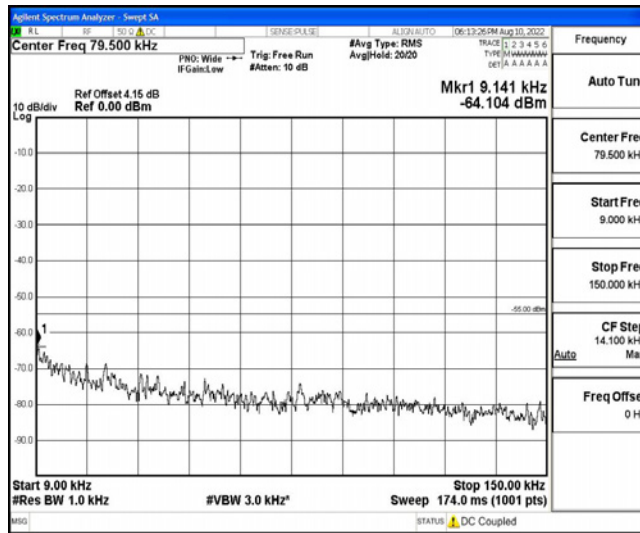

Band7-15MHz-16QAM-21375-1RB#0-Range1:0.009~0.15MHz

Band7-15MHz-16QAM-21375-1RB#0-Range2:0.15~30MHz