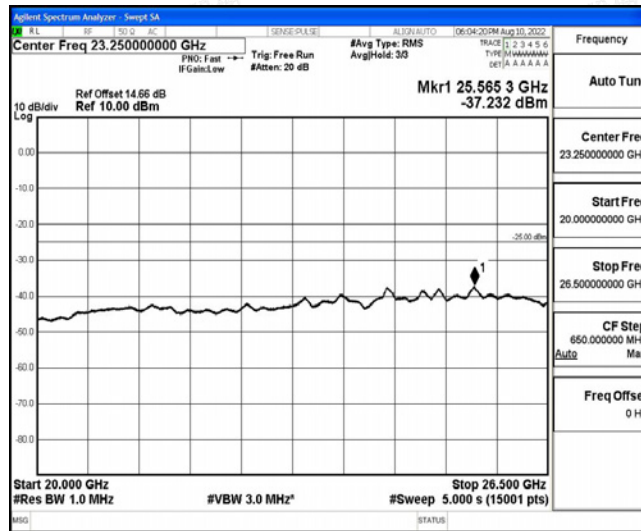

Band7-15MHz-QPSK-20825-1RB#0-Range6:20000~26500MHz

Band7-15MHz-QPSK-21100-1RB#0-Range1:0.009~0.15MHz