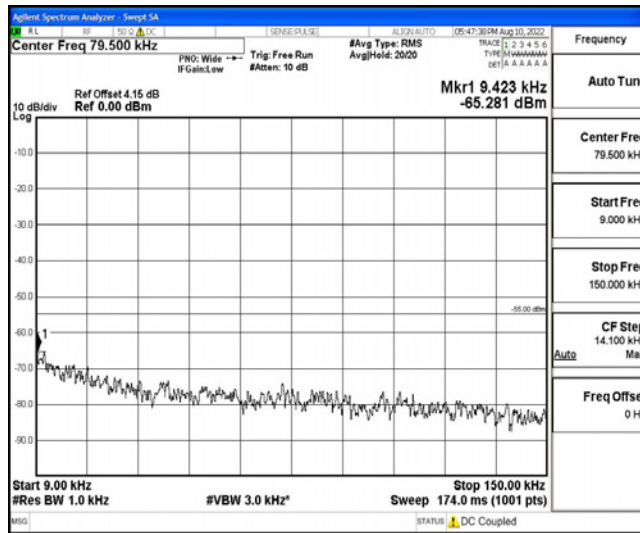

Band7-10MHz-16QAM-21400-1RB#0-Range1:0.009~0.15MHz

Band7-10MHz-16QAM-21400-1RB#0-Range2:0.15~30MHz