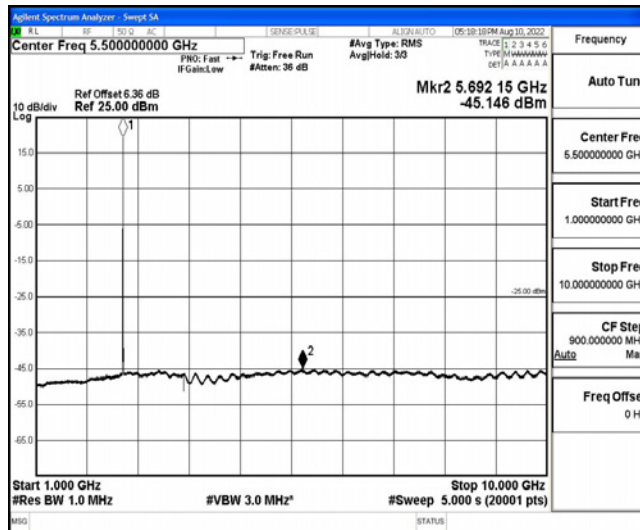

Band7-5MHz-16QAM-21100-1RB#0-Range4:1000~10000MHz

Band7-5MHz-16QAM-21100-1RB#0-Range5:10000~20000MHz