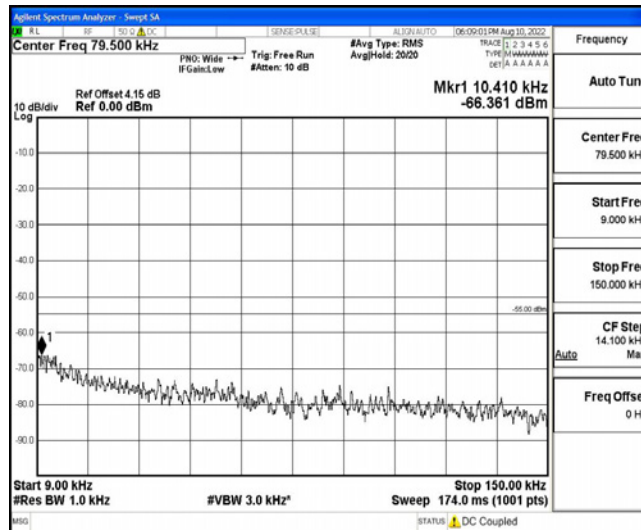

Band7-15MHz-16QAM-21100-1RB#0-Range1:0.009~0.15MHz

Band7-15MHz-16QAM-21100-1RB#0-Range2:0.15~30MHz