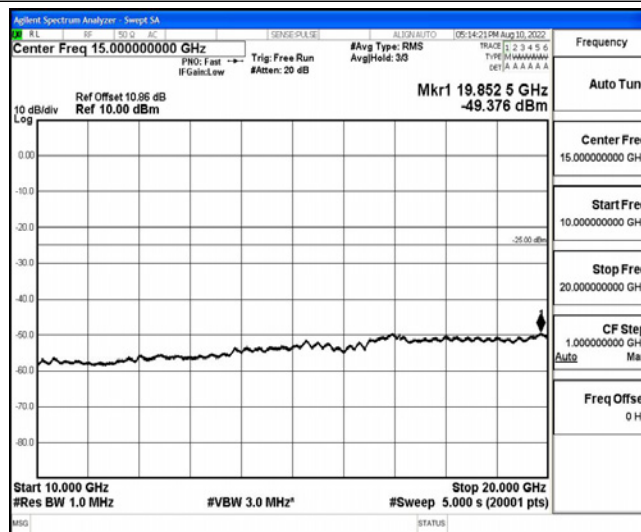

Band7-5MHz-16QAM-20775-1RB#0-Range4:1000~10000MHz

Band7-5MHz-16QAM-20775-1RB#0-Range5:10000~20000MHz

Band7-5MHz-16QAM-20775-1RB#0-Range6:20000~26500MHz

Band7-5MHz-16QAM-21100-1RB#0-Range1:0.009~0.15MHz

Band7-5MHz-16QAM-21100-1RB#0-Range2:0.15~30MHz