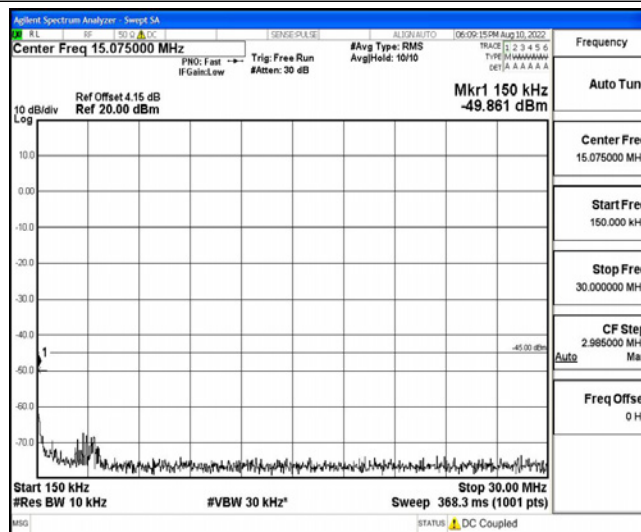

Band7-15MHz-16QAM-21100-1RB#0-Range2:0.15~30MHz

Band7-15MHz-16QAM-21100-1RB#0-Range3:30~1000MHz