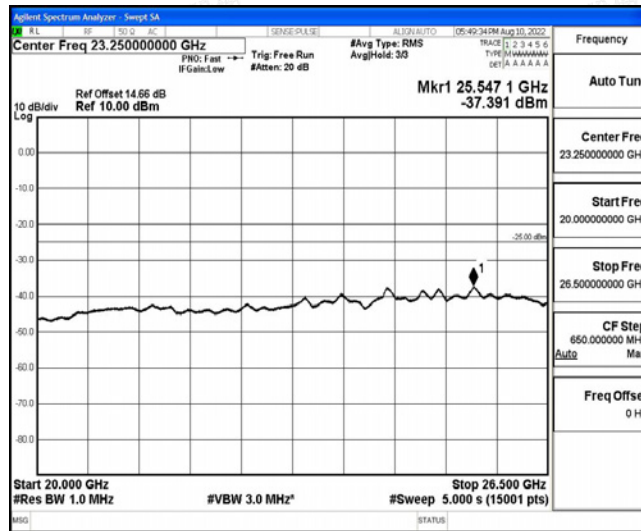

Band7-10MHz-16QAM-21400-1RB#0-Range6:20000~26500MHz

Band7-15MHz-QPSK-20825-1RB#0-Range1:0.009~0.15MHz