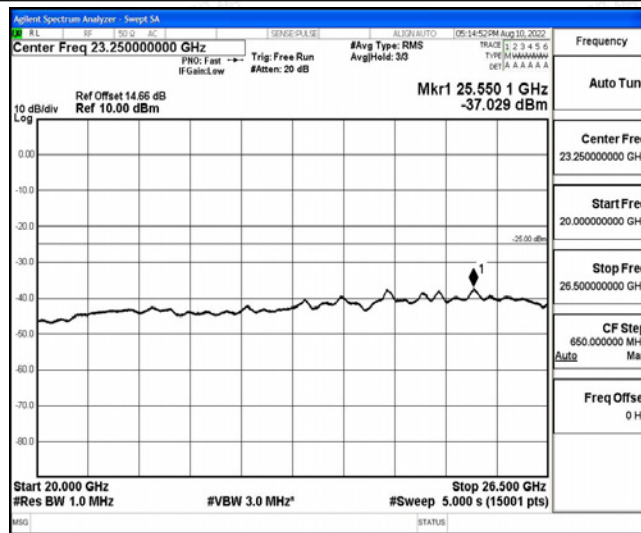

Band7-5MHz-16QAM-20775-1RB#0-Range4:1000~10000MHz

Band7-5MHz-16QAM-20775-1RB#0-Range5:10000~20000MHz

Band7-5MHz-16QAM-20775-1RB#0-Range6:20000~26500MHz

Band7-5MHz-16QAM-21100-1RB#0-Range1:0.009~0.15MHz

Band7-5MHz-16QAM-21100-1RB#0-Range2:0.15~30MHz