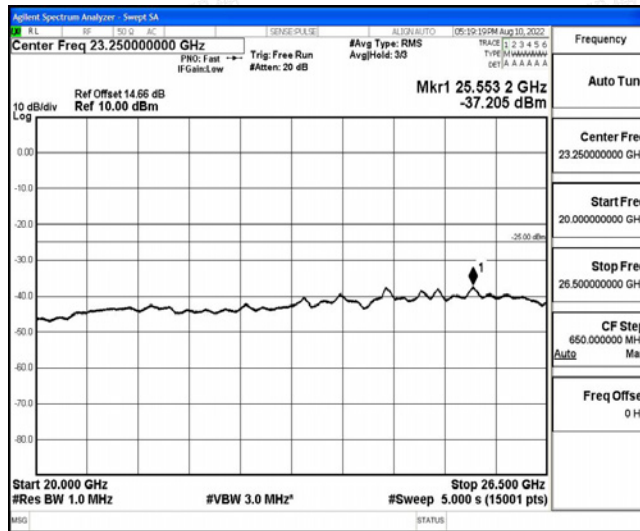

Band7-5MHz-16QAM-21100-1RB#0-Range3:30~1000MHz

Band7-5MHz-16QAM-21100-1RB#0-Range4:1000~10000MHz

Band7-5MHz-16QAM-21100-1RB#0-Range5:10000~20000MHz

Band7-5MHz-16QAM-21100-1RB#0-Range6:20000~26500MHz

Band7-5MHz-16QAM-21425-1RB#0-Range1:0.009~0.15MHz