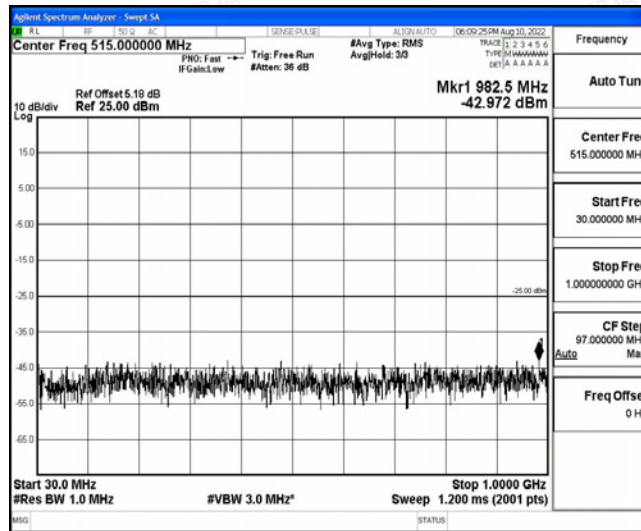

Band7-15MHz-16QAM-21100-1RB#0-Range1:0.009~0.15MHz

Band7-15MHz-16QAM-21100-1RB#0-Range2:0.15~30MHz

Band7-15MHz-16QAM-21100-1RB#0-Range3:30~1000MHz

Band7-15MHz-16QAM-21100-1RB#0-Range4:1000~10000MHz

Band7-15MHz-16QAM-21100-1RB#0-Range5:10000~20000MHz