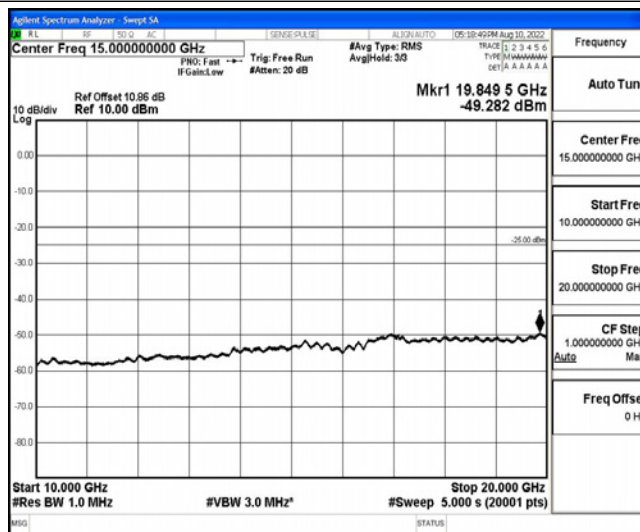

Band7-5MHz-16QAM-21100-1RB#0-Range3:30~1000MHz

Band7-5MHz-16QAM-21100-1RB#0-Range4:1000~10000MHz

Band7-5MHz-16QAM-21100-1RB#0-Range5:10000~20000MHz

Band7-5MHz-16QAM-21100-1RB#0-Range6:20000~26500MHz

Band7-5MHz-16QAM-21425-1RB#0-Range1:0.009~0.15MHz