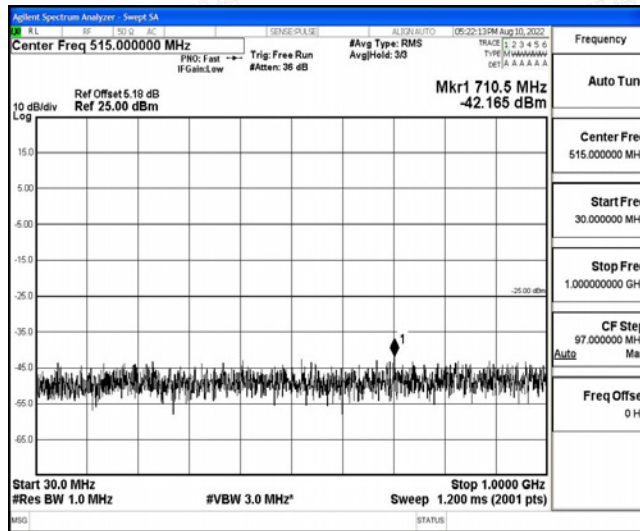

Band7-5MHz-16QAM-21425-1RB#0-Range3:30~1000MHz

Band7-5MHz-16QAM-21425-1RB#0-Range4:1000~10000MHz