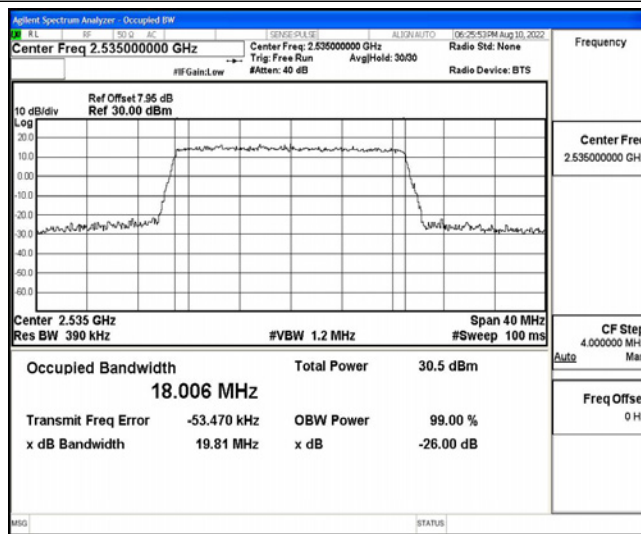

Band7-20MHz-QPSK-21100-100RB#0