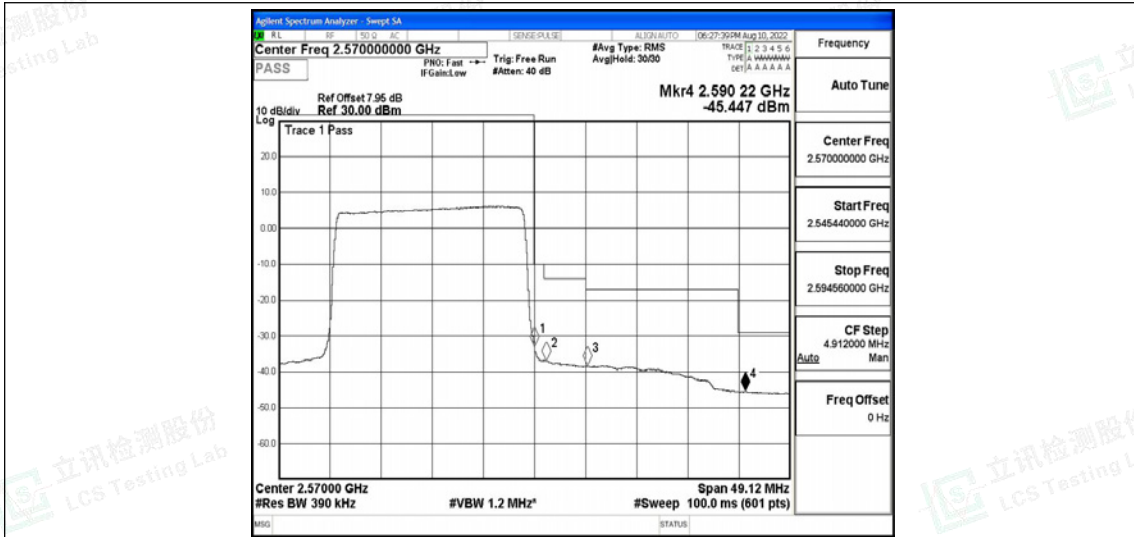

Band7-20MHz-QPSK-21350-100RB#0