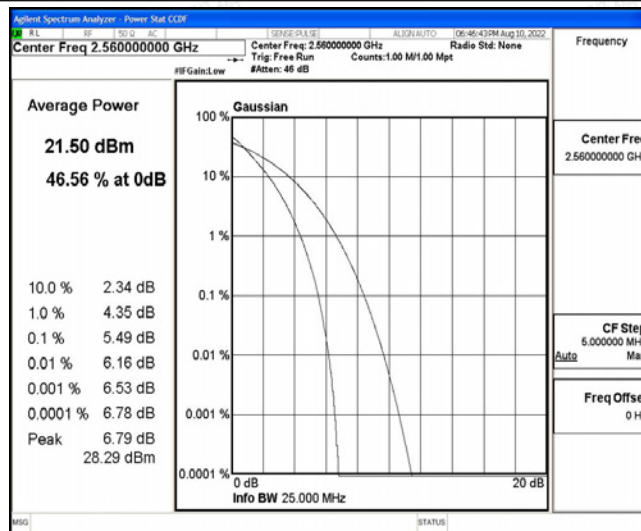

Band7-20MHz-QPSK-21350-100RB#0