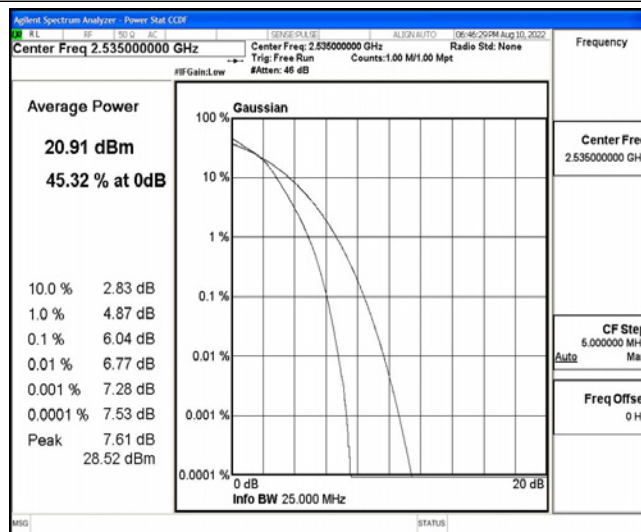

Band7-20MHz-16QAM-21100-100RB#0