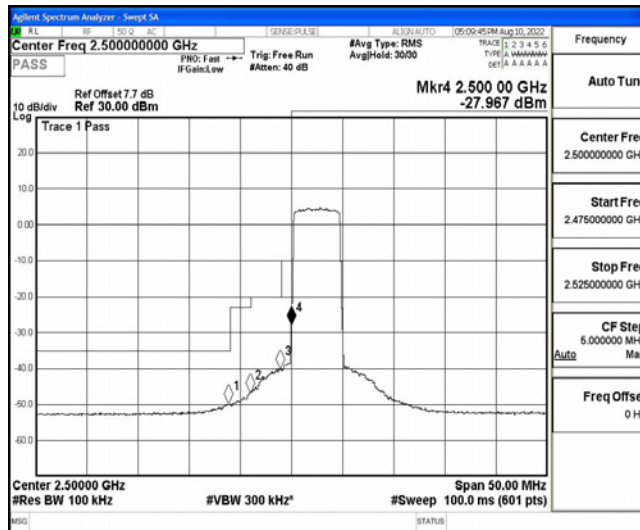

Band7-5MHz-16QAM-20775-25RB#0