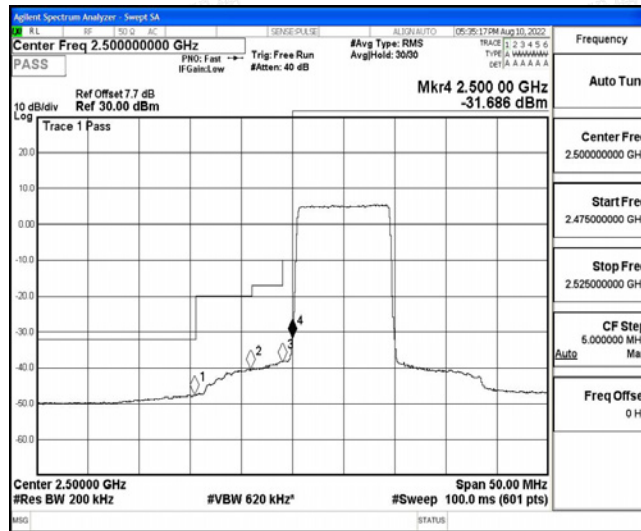

Test Graphs

Band7-5MHz-16QAM-20775-25RB#0

Band7-5MHz-16QAM-21425-25RB#0

Band7-10MHz-QPSK-20800-50RB#0

Band7-10MHz-QPSK-21400-50RB#0

Band7-10MHz-16QAM-20800-50RB#0

Band7-10MHz-16QAM-21400-50RB#0

Shenzhen LCS Compliance Testing Laboratory Ltd.
 Add: 101, 201 Bldg A & 301 Bldg C, Juji Industrial Park Yabianxueziwei, Shajing Street, Baoan District, Shenzhen, 518000, China
 Tel: +(86) 0755-82591330 | E-mail: webmaster@lcs-cert.com | Web: www.lcs-cert.com
 Scan code to check authenticity