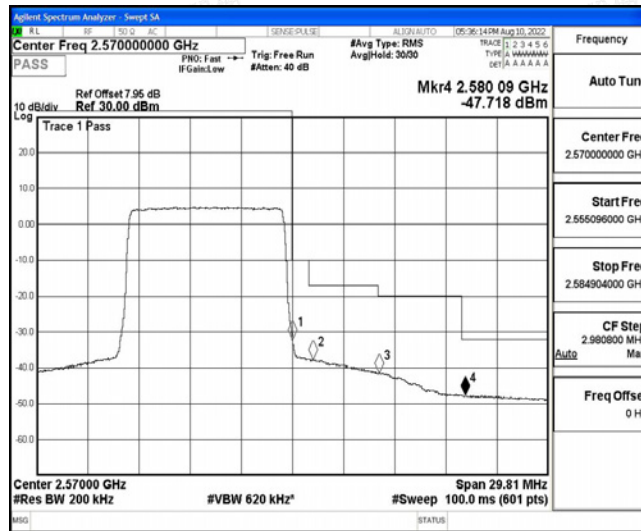

Test Graphs

Band7-5MHz-16QAM-20775-25RB#0

Band7-5MHz-16QAM-21425-25RB#0

Band7-10MHz-QPSK-20800-50RB#0

Band7-10MHz-QPSK-21400-50RB#0

Band7-10MHz-16QAM-20800-50RB#0

Band7-10MHz-16QAM-21400-50RB#0

Shenzhen LCS Compliance Testing Laboratory Ltd.
 Add: 101, 201 Bldg A & 301 Bldg C, Juji Industrial Park Yabianxueziwei, Shajing Street, Baoan District, Shenzhen, 518000, China
 Tel: +(86) 0755-82591330 | E-mail: webmaster@lcs-cert.com | Web: www.lcs-cert.com
 Scan code to check authenticity