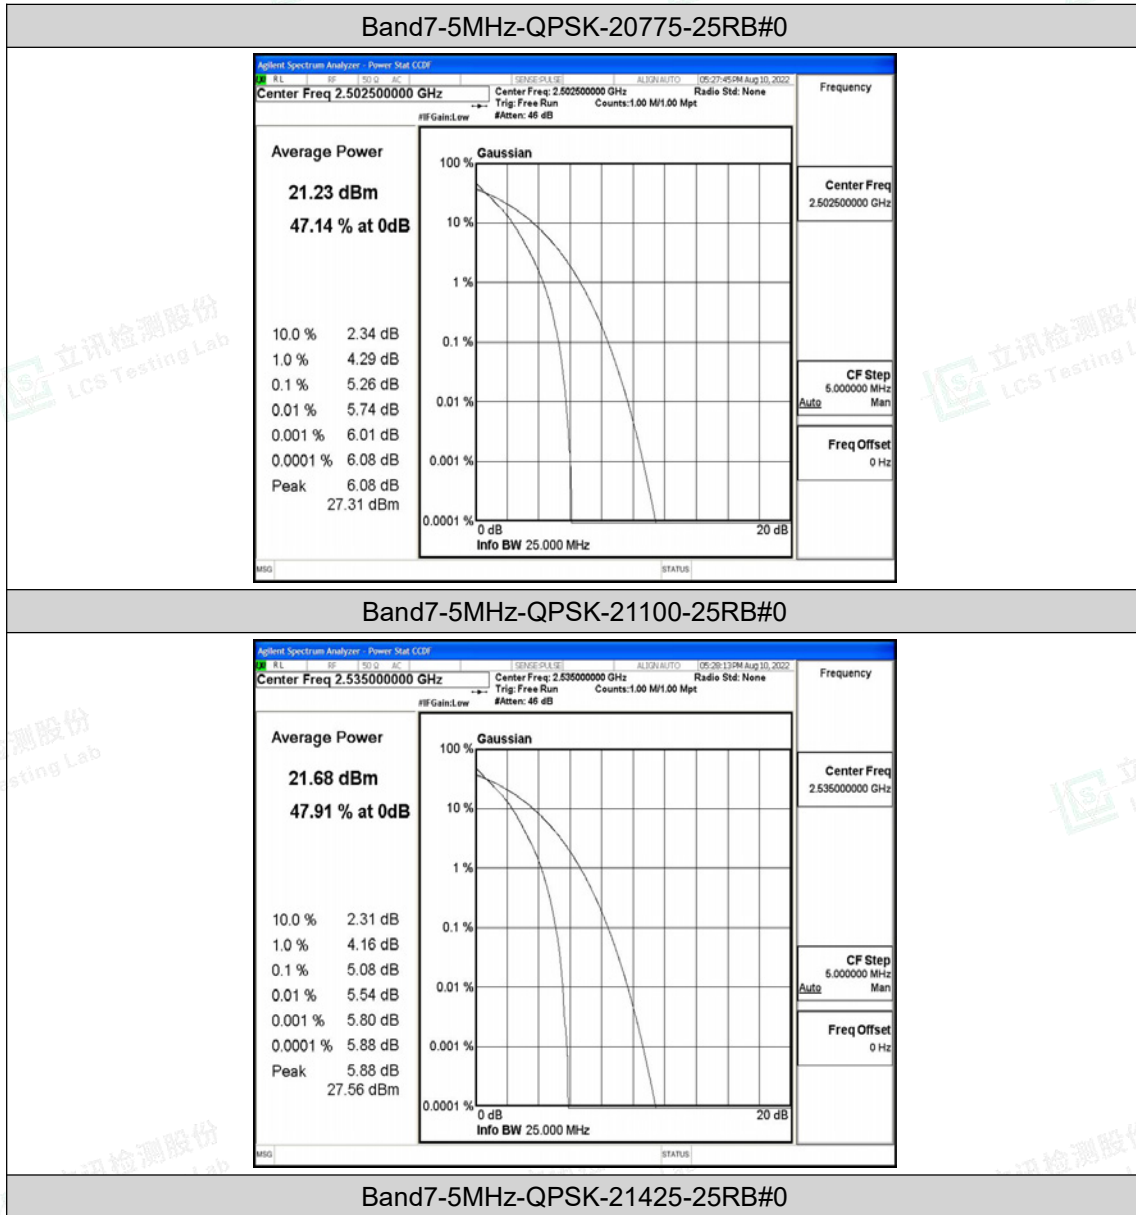

Test Graphs