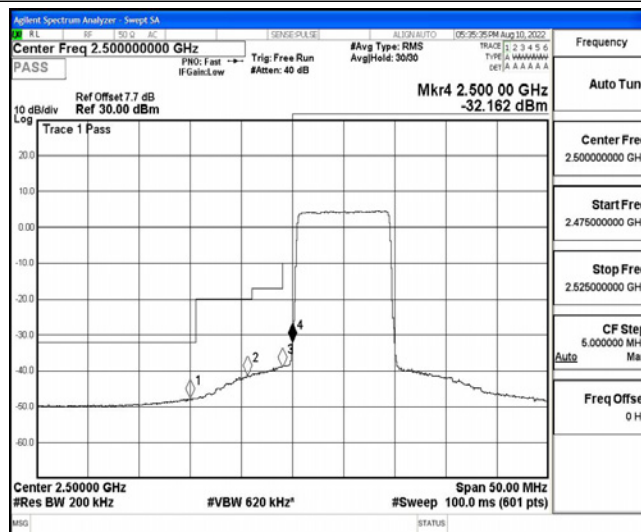

Test Graphs

Band7-5MHz-16QAM-20775-25RB#0

Band7-5MHz-16QAM-21425-25RB#0

Band7-10MHz-QPSK-20800-50RB#0

Band7-10MHz-QPSK-21400-50RB#0

Band7-10MHz-16QAM-20800-50RB#0

Band7-10MHz-16QAM-21400-50RB#0

Shenzhen LCS Compliance Testing Laboratory Ltd.
 Add: 101, 201 Bldg A & 301 Bldg C, Juji Industrial Park Yabianxueziwei, Shajing Street, Baoan District, Shenzhen, 518000, China
 Tel: +(86) 0755-82591330 | E-mail: webmaster@lcs-cert.com | Web: www.lcs-cert.com
 Scan code to check authenticity