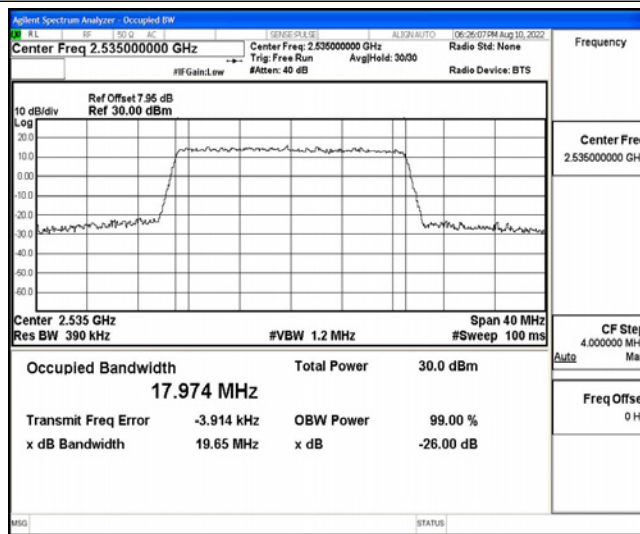

Band7-20MHz-16QAM-21100-100RB#0