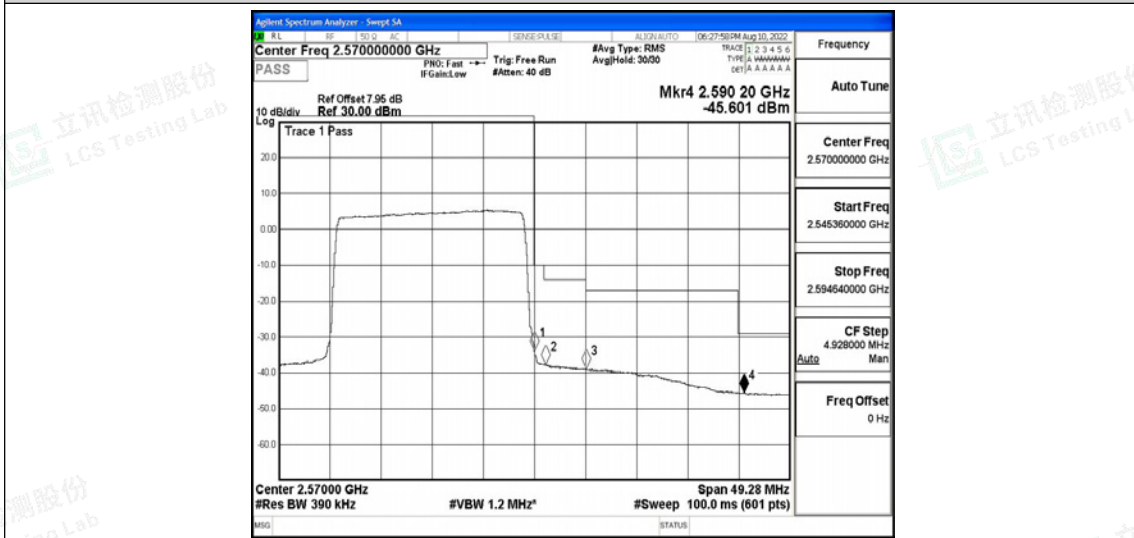

Band7-20MHz-16QAM-21350-100RB#0