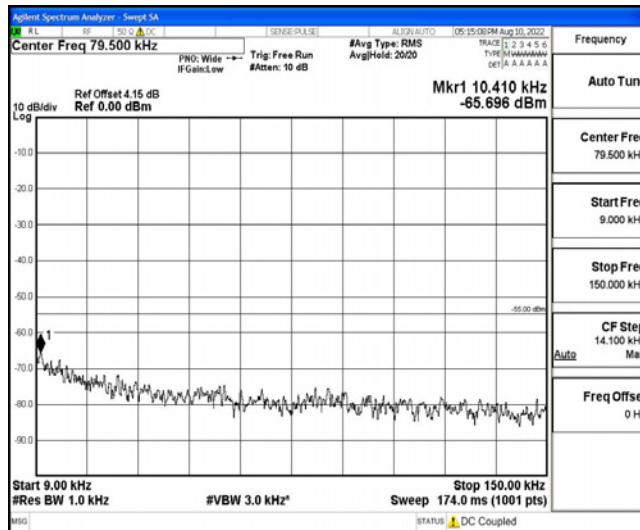

Band7-5MHz-QPSK-21100-1RB#0-Range1:0.009~0.15MHz