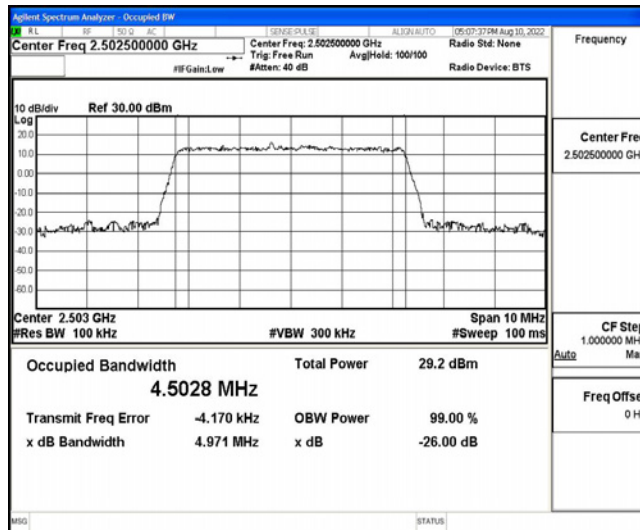

Band7-5MHz-16QAM-20775-25RB#0