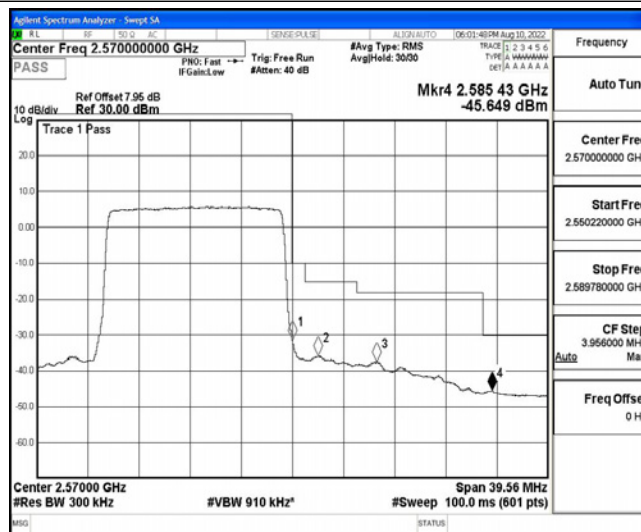

Band7-15MHz-QPSK-21375-75RB#0