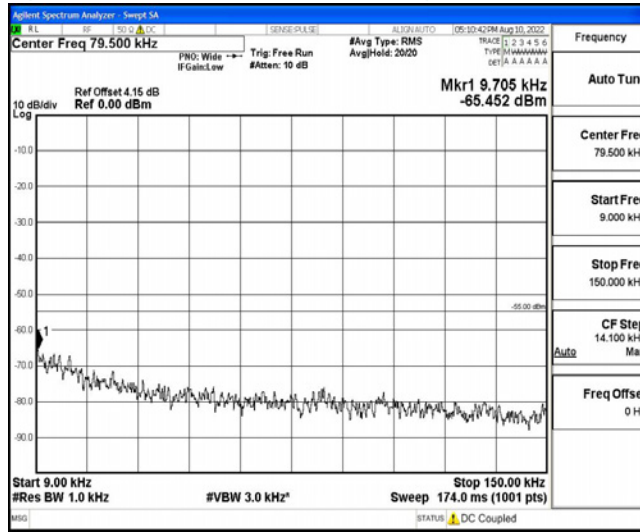

Test Graphs

Band7-5MHz-QPSK-20775-1RB#0-Range1:0.009~0.15MHz