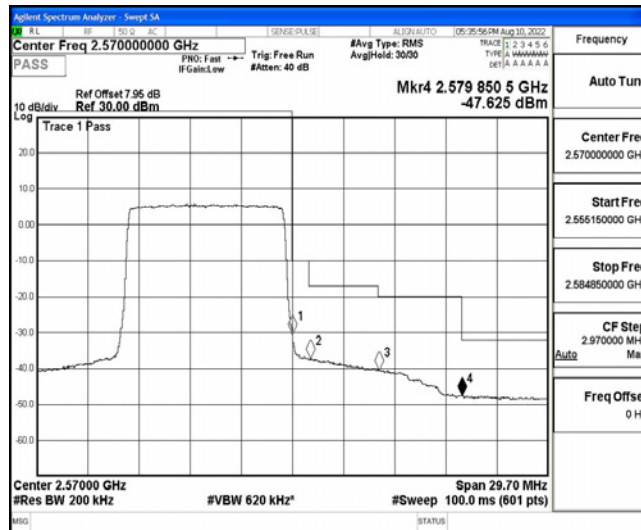

Test Graphs

Band7-5MHz-16QAM-20775-25RB#0

Band7-5MHz-16QAM-21425-25RB#0

Band7-10MHz-QPSK-20800-50RB#0

Band7-10MHz-QPSK-21400-50RB#0

Band7-10MHz-16QAM-20800-50RB#0

Band7-10MHz-16QAM-21400-50RB#0

Shenzhen LCS Compliance Testing Laboratory Ltd.
 Add: 101, 201 Bldg A & 301 Bldg C, Juji Industrial Park Yabianxueziwei, Shajing Street, Baoan District, Shenzhen, 518000, China
 Tel: +(86) 0755-82591330 | E-mail: webmaster@lcs-cert.com | Web: www.lcs-cert.com
 Scan code to check authenticity