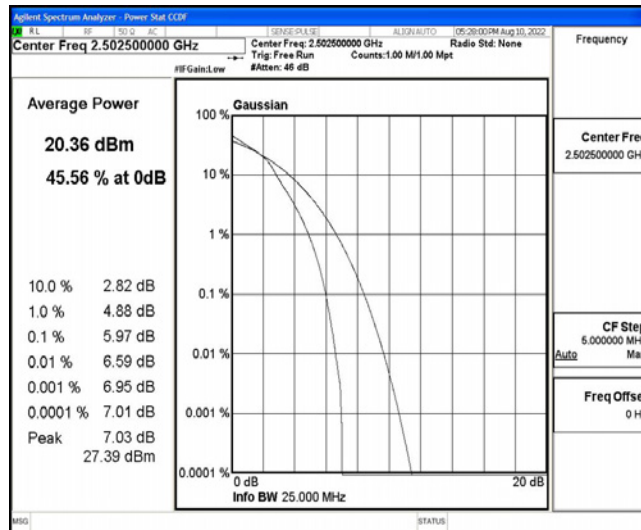

Band7-5MHz-16QAM-20775-25RB#0