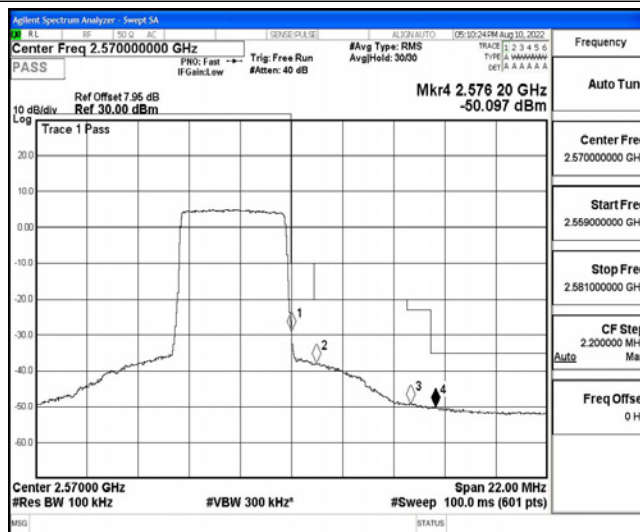

Test Graphs

Band7-5MHz-16QAM-20775-25RB#0

Band7-5MHz-16QAM-21425-25RB#0

Band7-10MHz-QPSK-20800-50RB#0

Band7-10MHz-QPSK-21400-50RB#0

Band7-10MHz-16QAM-20800-50RB#0

Band7-10MHz-16QAM-21400-50RB#0

Shenzhen LCS Compliance Testing Laboratory Ltd.
 Add: 101, 201 Bldg A & 301 Bldg C, Juji Industrial Park Yabianxueziwei, Shajing Street, Baoan District, Shenzhen, 518000, China
 Tel: +(86) 0755-82591330 | E-mail: webmaster@lcs-cert.com | Web: www.lcs-cert.com
 Scan code to check authenticity