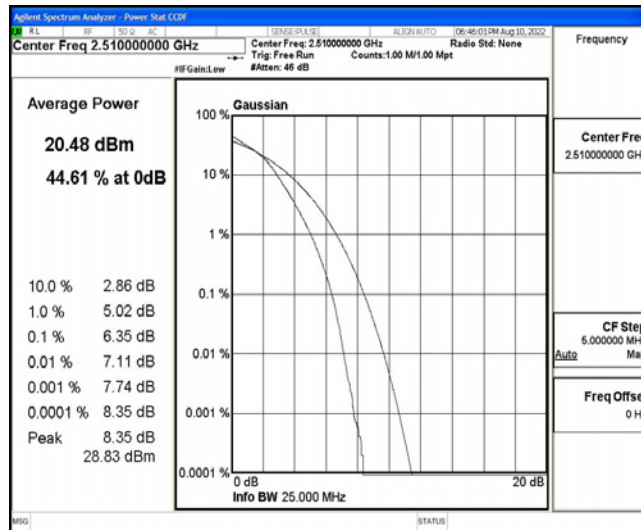

Band7-20MHz-16QAM-20850-100RB#0