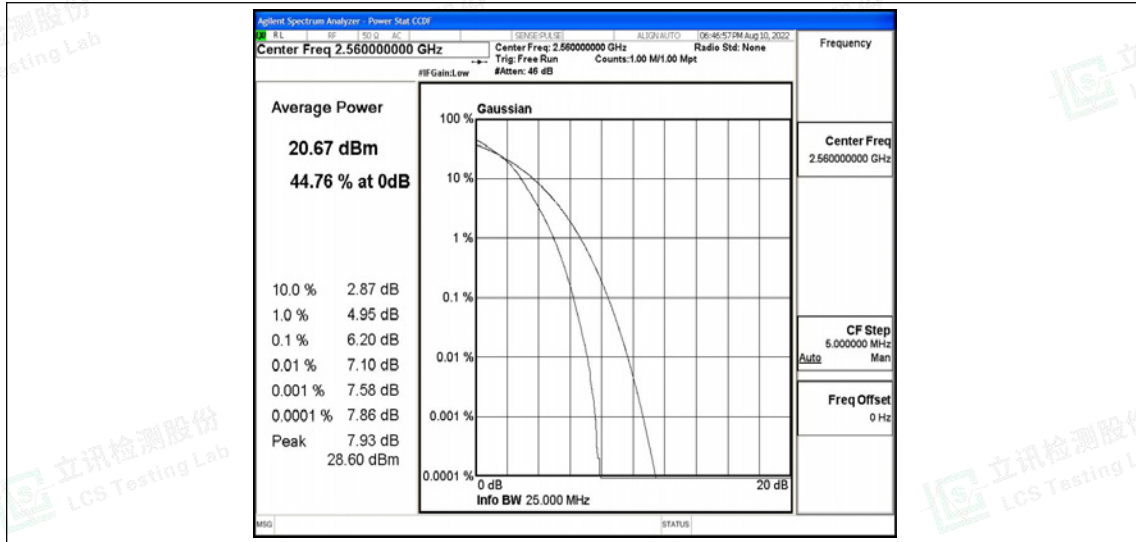

G.3 26dB Bandwidth and Occupied Bandwidth

Test Result

Band	Bandwidth	Modulation	Channel	RB Configuration	Occupied Bandwidth (MHz)	26dB Bandwidth (MHz)	Verdict
Band7	5MHz	QPSK	20775	25RB#0	4.5098	4.973	PASS
Band7	5MHz	QPSK	21100	25RB#0	4.5018	4.967	PASS
Band7	5MHz	QPSK	21425	25RB#0	4.5094	4.972	PASS
Band7	5MHz	16QAM	20775	25RB#0	4.5028	4.971	PASS
Band7	5MHz	16QAM	21100	25RB#0	4.5032	4.979	PASS
Band7	5MHz	16QAM	21425	25RB#0	4.5090	5.007	PASS
Band7	10MHz	QPSK	20800	50RB#0	9.0104	9.879	PASS
Band7	10MHz	QPSK	21100	50RB#0	9.0038	9.877	PASS
Band7	10MHz	QPSK	21400	50RB#0	8.9608	9.850	PASS
Band7	10MHz	16QAM	20800	50RB#0	8.9773	9.910	PASS
Band7	10MHz	16QAM	21100	50RB#0	8.9839	9.894	PASS
Band7	10MHz	16QAM	21400	50RB#0	8.9896	9.904	PASS
Band7	15MHz	QPSK	20825	75RB#0	13.481	14.90	PASS
Band7	15MHz	QPSK	21100	75RB#0	13.487	14.99	PASS
Band7	15MHz	QPSK	21375	75RB#0	13.428	14.78	PASS
Band7	15MHz	16QAM	20825	75RB#0	13.512	14.96	PASS
Band7	15MHz	16QAM	21100	75RB#0	13.466	14.91	PASS
Band7	15MHz	16QAM	21375	75RB#0	13.456	14.88	PASS
Band7	20MHz	QPSK	20850	100RB#0	17.999	19.69	PASS
Band7	20MHz	QPSK	21100	100RB#0	18.006	19.81	PASS
Band7	20MHz	QPSK	21350	100RB#0	17.936	19.56	PASS
Band7	20MHz	16QAM	20850	100RB#0	18.021	19.68	PASS
Band7	20MHz	16QAM	21100	100RB#0	17.974	19.65	PASS
Band7	20MHz	16QAM	21350	100RB#0	17.982	19.64	PASS