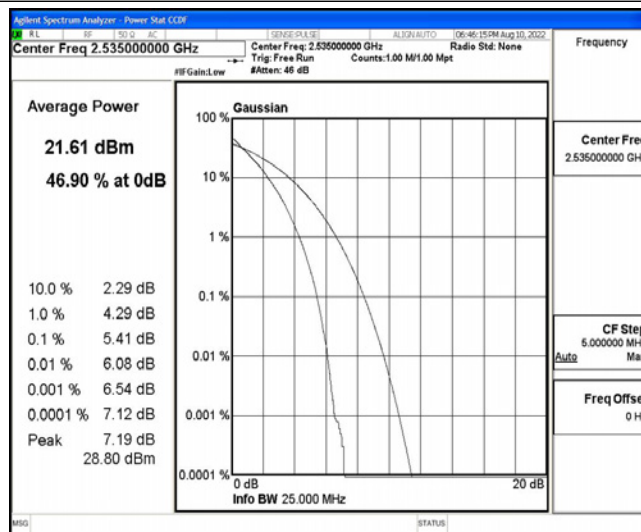

Band7-20MHz-QPSK-21100-100RB#0