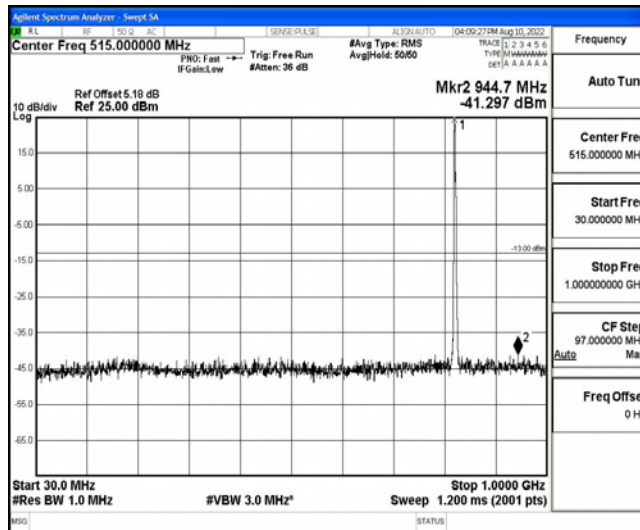

Band5-3MHz-QPSK-20415-1RB#0-Range4:1000~10000MHz