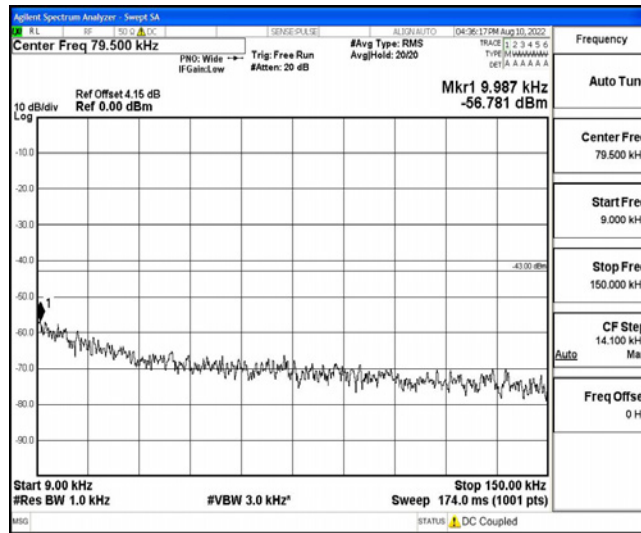

Band5-5MHz-16QAM-20525-1RB#0-Range1:0.009~0.15MHz

Band5-5MHz-16QAM-20525-1RB#0-Range2:0.15~30MHz

Band5-5MHz-16QAM-20525-1RB#0-Range3:30~1000MHz

Band5-5MHz-16QAM-20525-1RB#0-Range4:1000~10000MHz

Band5-5MHz-16QAM-20625-1RB#0-Range1:0.009~0.15MHz