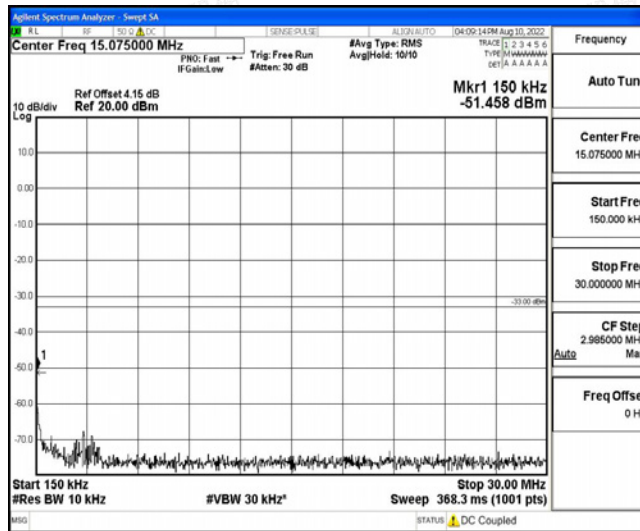

Band5-3MHz-QPSK-20415-1RB#0-Range3:30~1000MHz