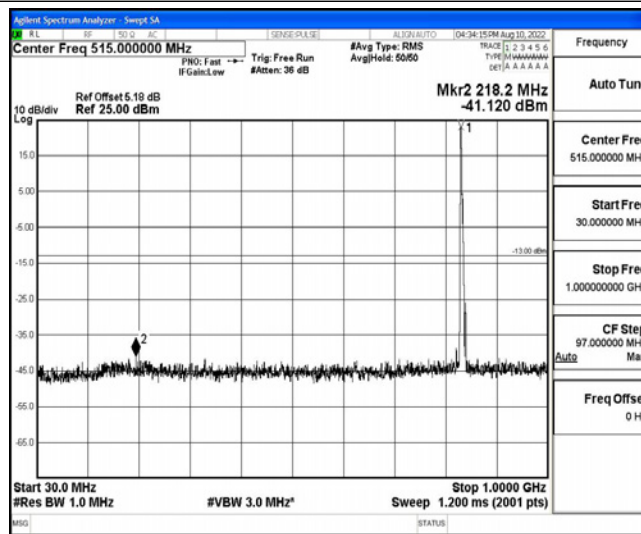

Band5-5MHz-16QAM-20525-1RB#0-Range1:0.009~0.15MHz

Band5-5MHz-16QAM-20525-1RB#0-Range2:0.15~30MHz

Band5-5MHz-16QAM-20525-1RB#0-Range3:30~1000MHz

Band5-5MHz-16QAM-20525-1RB#0-Range4:1000~10000MHz

Band5-5MHz-16QAM-20625-1RB#0-Range1:0.009~0.15MHz