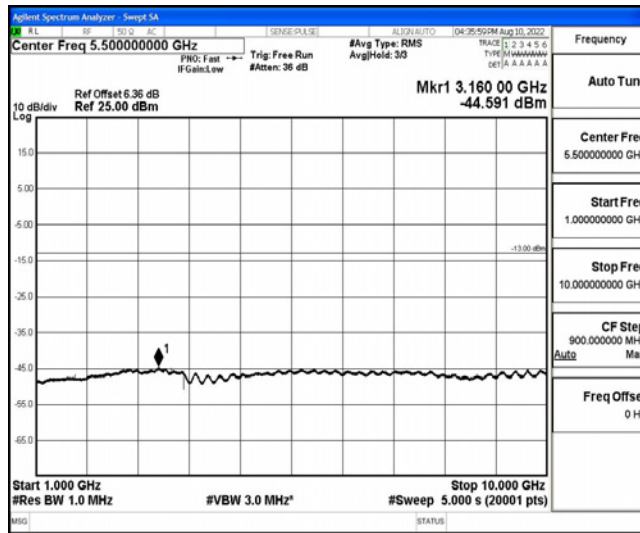

Band5-5MHz-16QAM-20425-1RB#0-Range1:0.009~0.15MHz