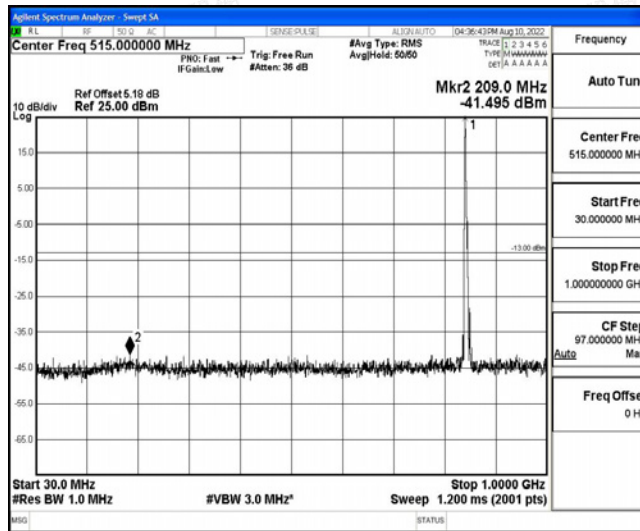

Band5-5MHz-16QAM-20625-1RB#0-Range4:1000~10000MHz