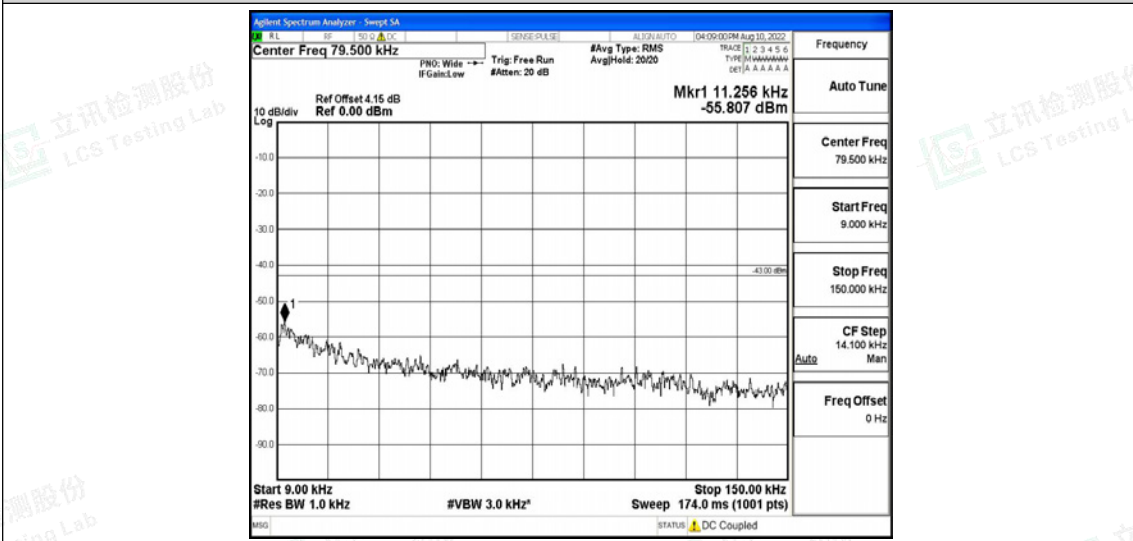

Band5-1.4MHz-16QAM-20643-1RB#0-Range1:0.009~0.15MHz

Band5-1.4MHz-16QAM-20643-1RB#0-Range2:0.15~30MHz

Band5-1.4MHz-16QAM-20643-1RB#0-Range3:30~1000MHz

Band5-1.4MHz-16QAM-20643-1RB#0-Range4:1000~10000MHz

Band5-3MHz-QPSK-20415-1RB#0-Range1:0.009~0.15MHz

Band5-3MHz-QPSK-20415-1RB#0-Range2:0.15~30MHz

Band5-3MHz-QPSK-20415-1RB#0-Range3:30~1000MHz

Band5-3MHz-QPSK-20415-1RB#0-Range4:1000~10000MHz

Band5-3MHz-QPSK-20525-1RB#0-Range1:0.009~0.15MHz

Shenzhen LCS Compliance Testing Laboratory Ltd.
 Add: 101, 201 Bldg A & 301 Bldg C, Juji Industrial Park Yabianxueziwei, Shajing Street, Baoan District, Shenzhen, 518000, China
 Tel: +(86) 0755-82591330 | E-mail: webmaster@lcs-cert.com | Web: www.lcs-cert.com
 Scan code to check authenticity