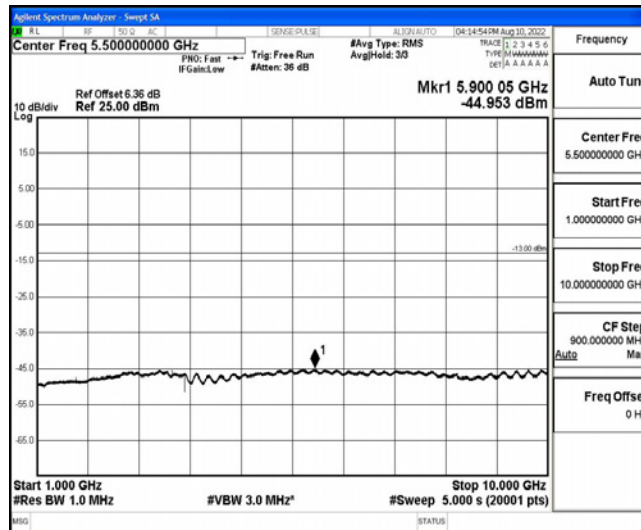

Band5-3MHz-16QAM-20415-1RB#0-Range1:0.009~0.15MHz