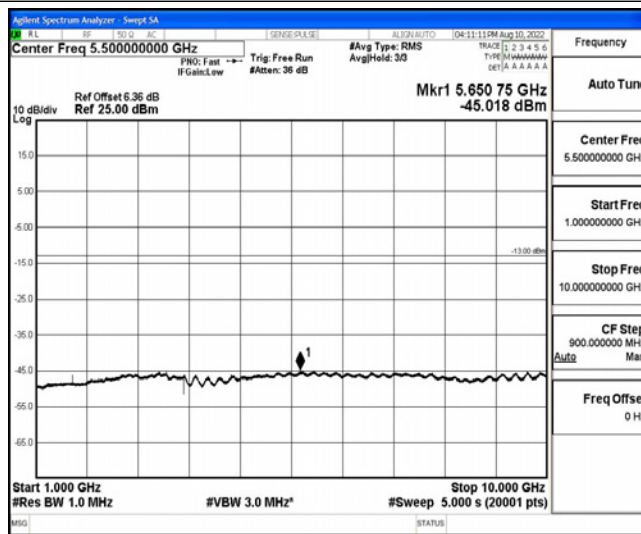

Band5-3MHz-16QAM-20525-1RB#0-Range1:0.009~0.15MHz