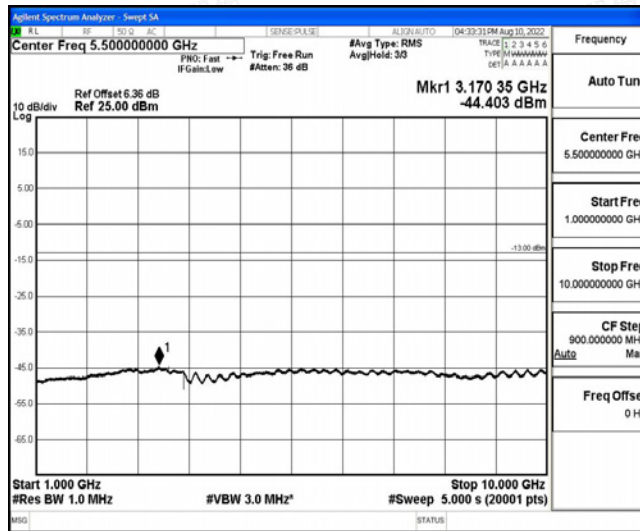

Band5-5MHz-QPSK-20625-1RB#0-Range1:0.009~0.15MHz