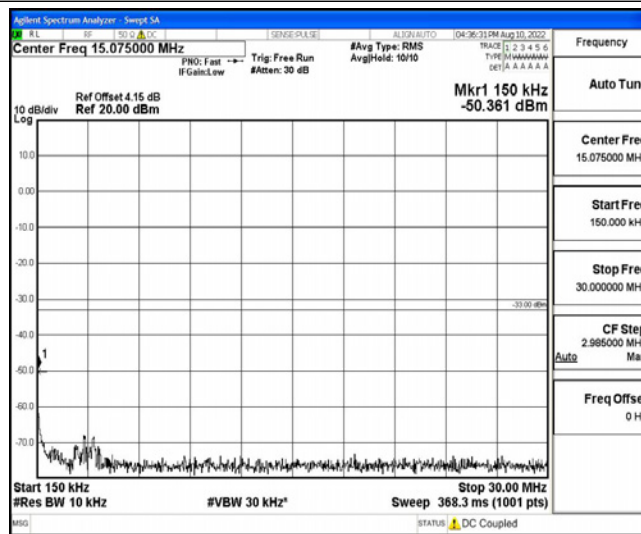

Band5-5MHz-16QAM-20625-1RB#0-Range3:30~1000MHz