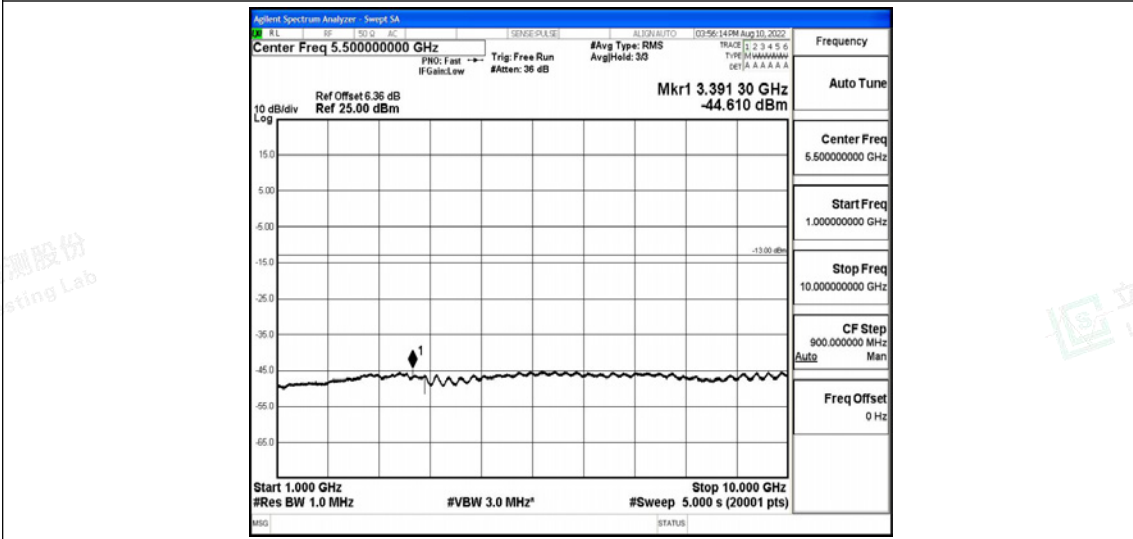

Band5-1.4MHz-16QAM-20643-1RB#0-Range1:0.009~0.15MHz

Band5-1.4MHz-16QAM-20643-1RB#0-Range2:0.15~30MHz

Band5-1.4MHz-16QAM-20643-1RB#0-Range3:30~1000MHz

Band5-1.4MHz-16QAM-20643-1RB#0-Range4:1000~10000MHz

Band5-3MHz-QPSK-20415-1RB#0-Range1:0.009~0.15MHz

Band5-3MHz-QPSK-20415-1RB#0-Range2:0.15~30MHz

Band5-3MHz-QPSK-20415-1RB#0-Range3:30~1000MHz

Band5-3MHz-QPSK-20415-1RB#0-Range4:1000~10000MHz

Band5-3MHz-QPSK-20525-1RB#0-Range1:0.009~0.15MHz

Shenzhen LCS Compliance Testing Laboratory Ltd.
 Add: 101, 201 Bldg A & 301 Bldg C, Juji Industrial Park Yabianxueziwei, Shajing Street, Baoan District, Shenzhen, 518000, China
 Tel: +(86) 0755-82591330 | E-mail: webmaster@lcs-cert.com | Web: www.lcs-cert.com
 Scan code to check authenticity