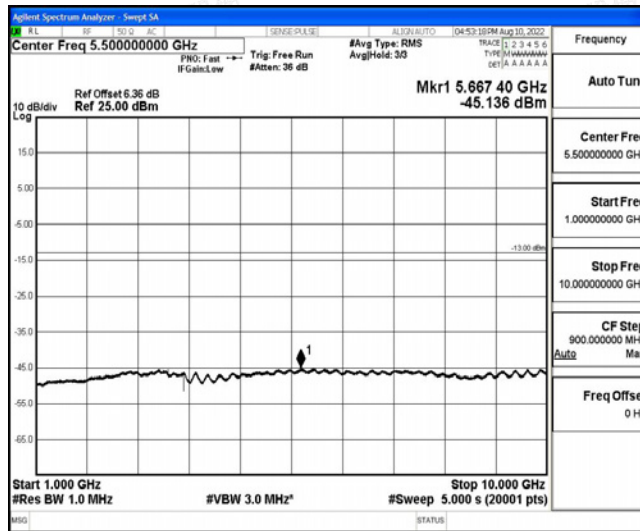

Band5-10MHz-QPSK-20600-1RB#0-Range1:0.009~0.15MHz