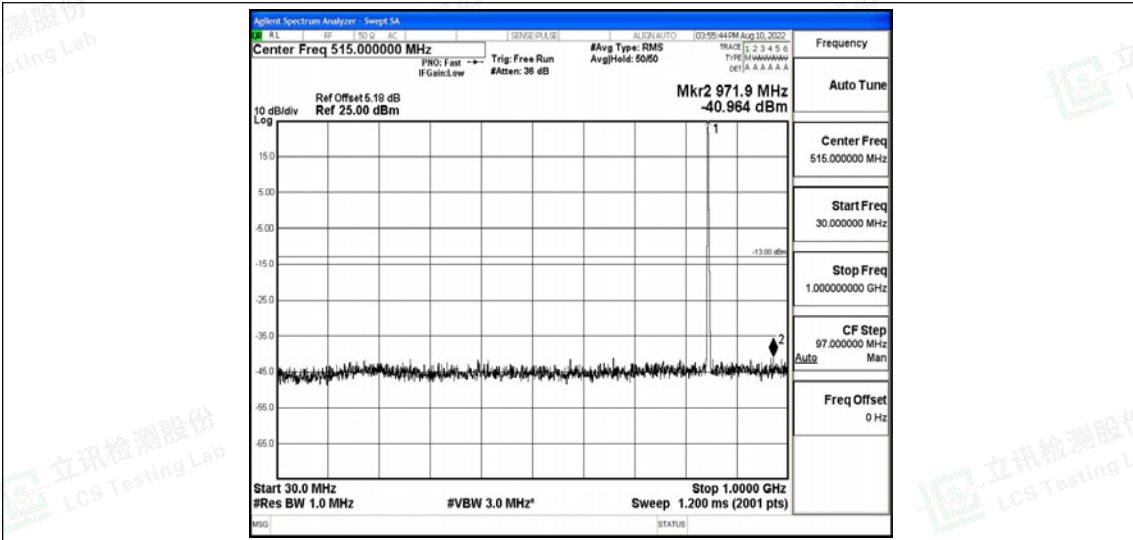

Band5-1.4MHz-16QAM-20643-1RB#0-Range1:0.009~0.15MHz

Band5-1.4MHz-16QAM-20643-1RB#0-Range2:0.15~30MHz

Band5-1.4MHz-16QAM-20643-1RB#0-Range3:30~1000MHz

Band5-1.4MHz-16QAM-20643-1RB#0-Range4:1000~10000MHz

Band5-3MHz-QPSK-20415-1RB#0-Range1:0.009~0.15MHz

Band5-3MHz-QPSK-20415-1RB#0-Range2:0.15~30MHz

Band5-3MHz-QPSK-20415-1RB#0-Range3:30~1000MHz

Band5-3MHz-QPSK-20415-1RB#0-Range4:1000~10000MHz

Band5-3MHz-QPSK-20525-1RB#0-Range1:0.009~0.15MHz

Shenzhen LCS Compliance Testing Laboratory Ltd.
 Add: 101, 201 Bldg A & 301 Bldg C, Juji Industrial Park Yabianxueziwei, Shajing Street, Baoan District, Shenzhen, 518000, China
 Tel: +(86) 0755-82591330 | E-mail: webmaster@lcs-cert.com | Web: www.lcs-cert.com
 Scan code to check authenticity