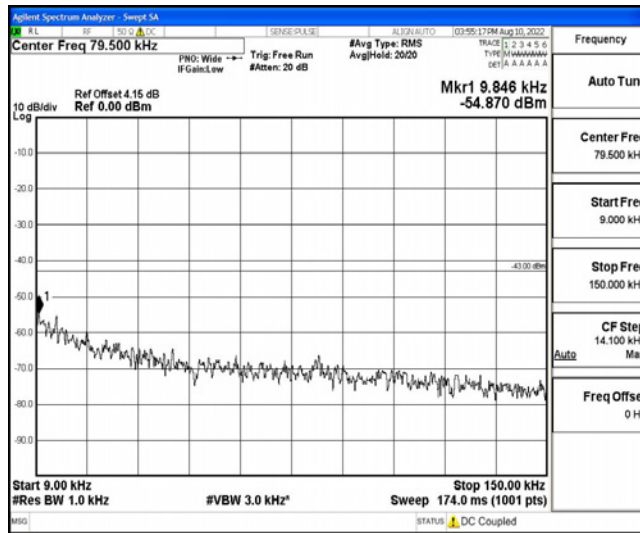

Band5-1.4MHz-16QAM-20643-1RB#0-Range1:0.009~0.15MHz

Band5-1.4MHz-16QAM-20643-1RB#0-Range2:0.15~30MHz

Band5-1.4MHz-16QAM-20643-1RB#0-Range3:30~1000MHz

Band5-1.4MHz-16QAM-20643-1RB#0-Range4:1000~10000MHz

Band5-3MHz-QPSK-20415-1RB#0-Range1:0.009~0.15MHz