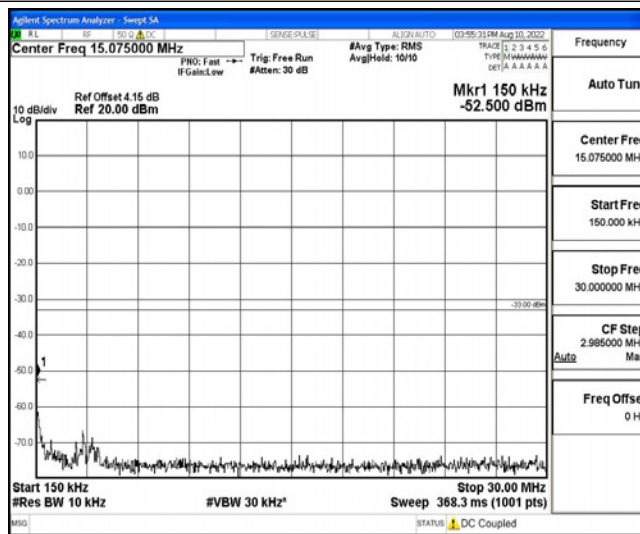

Band5-1.4MHz-16QAM-20643-1RB#0-Range1:0.009~0.15MHz

Band5-1.4MHz-16QAM-20643-1RB#0-Range2:0.15~30MHz

Band5-1.4MHz-16QAM-20643-1RB#0-Range3:30~1000MHz

Band5-1.4MHz-16QAM-20643-1RB#0-Range4:1000~10000MHz

Band5-3MHz-QPSK-20415-1RB#0-Range1:0.009~0.15MHz