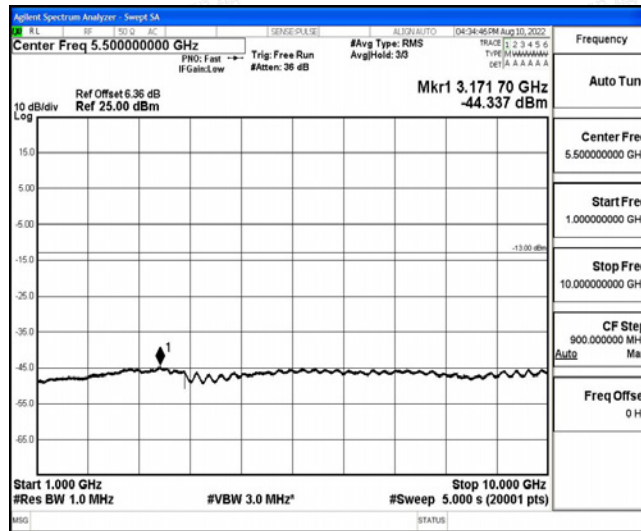

Band5-5MHz-16QAM-20525-1RB#0-Range1:0.009~0.15MHz

Band5-5MHz-16QAM-20525-1RB#0-Range2:0.15~30MHz

Band5-5MHz-16QAM-20525-1RB#0-Range3:30~1000MHz

Band5-5MHz-16QAM-20525-1RB#0-Range4:1000~10000MHz

Band5-5MHz-16QAM-20625-1RB#0-Range1:0.009~0.15MHz