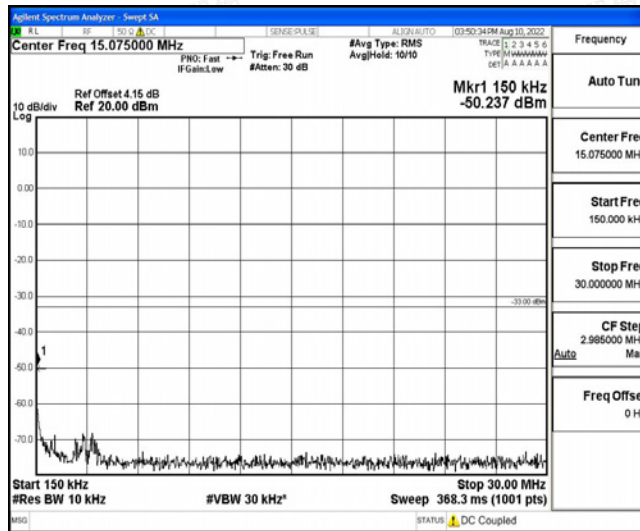

Band5-1.4MHz-QPSK-20643-1RB#0-Range4:1000~10000MHz

Band5-1.4MHz-16QAM-20407-1RB#0-Range1:0.009~0.15MHz

Band5-1.4MHz-16QAM-20407-1RB#0-Range2:0.15~30MHz

Band5-1.4MHz-16QAM-20407-1RB#0-Range3:30~1000MHz

Band5-1.4MHz-16QAM-20407-1RB#0-Range4:1000~10000MHz

Band5-1.4MHz-16QAM-20525-1RB#0-Range1:0.009~0.15MHz

Band5-1.4MHz-16QAM-20525-1RB#0-Range2:0.15~30MHz

Band5-1.4MHz-16QAM-20525-1RB#0-Range3:30~1000MHz

Band5-1.4MHz-16QAM-20525-1RB#0-Range4:1000~10000MHz