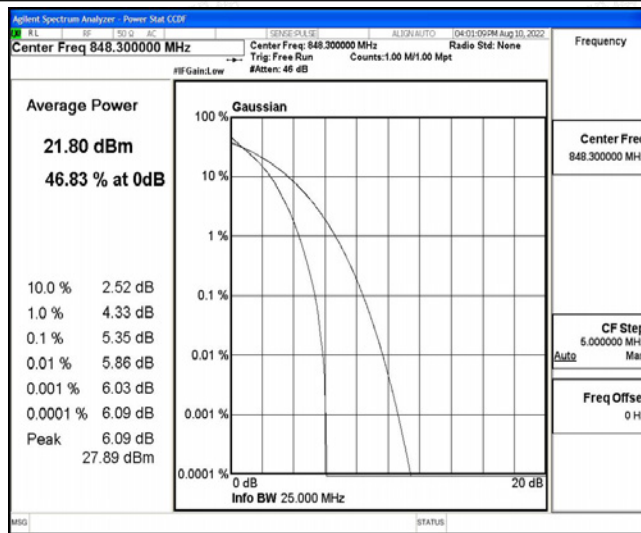

Band5-1.4MHz-16QAM-20407-6RB#0