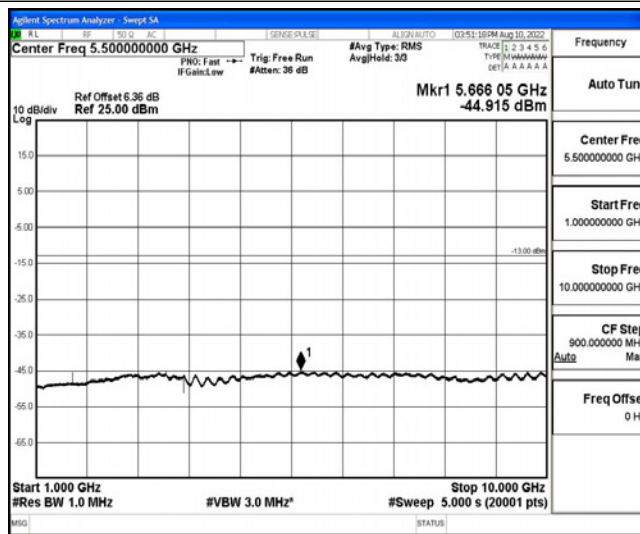

Band5-1.4MHz-QPSK-20643-1RB#0-Range4:1000~10000MHz

Band5-1.4MHz-16QAM-20407-1RB#0-Range1:0.009~0.15MHz

Band5-1.4MHz-16QAM-20407-1RB#0-Range2:0.15~30MHz

Band5-1.4MHz-16QAM-20407-1RB#0-Range3:30~1000MHz

Band5-1.4MHz-16QAM-20407-1RB#0-Range4:1000~10000MHz

Band5-1.4MHz-16QAM-20525-1RB#0-Range1:0.009~0.15MHz

Band5-1.4MHz-16QAM-20525-1RB#0-Range2:0.15~30MHz

Band5-1.4MHz-16QAM-20525-1RB#0-Range3:30~1000MHz

Band5-1.4MHz-16QAM-20525-1RB#0-Range4:1000~10000MHz