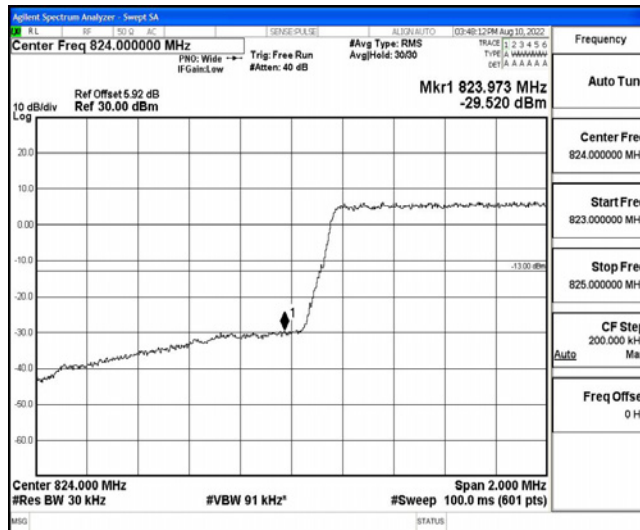

Band5-1.4MHz-16QAM-20407-6RB#0

Band5-1.4MHz-16QAM-20643-6RB#0