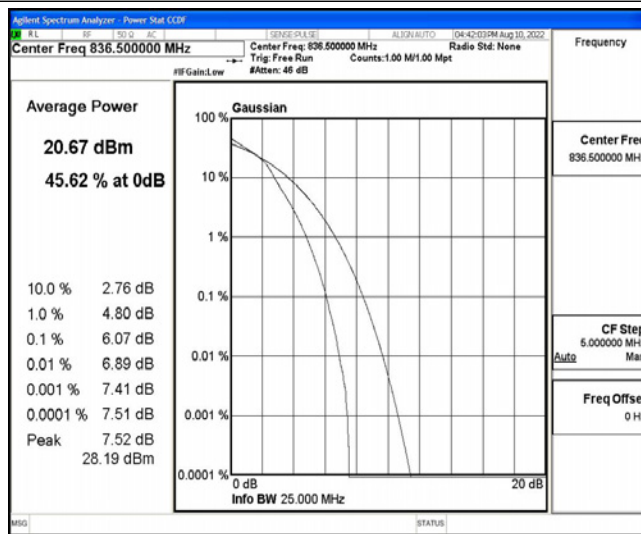

Band5-5MHz-16QAM-20525-25RB#0

Band5-5MHz-16QAM-20625-25RB#0