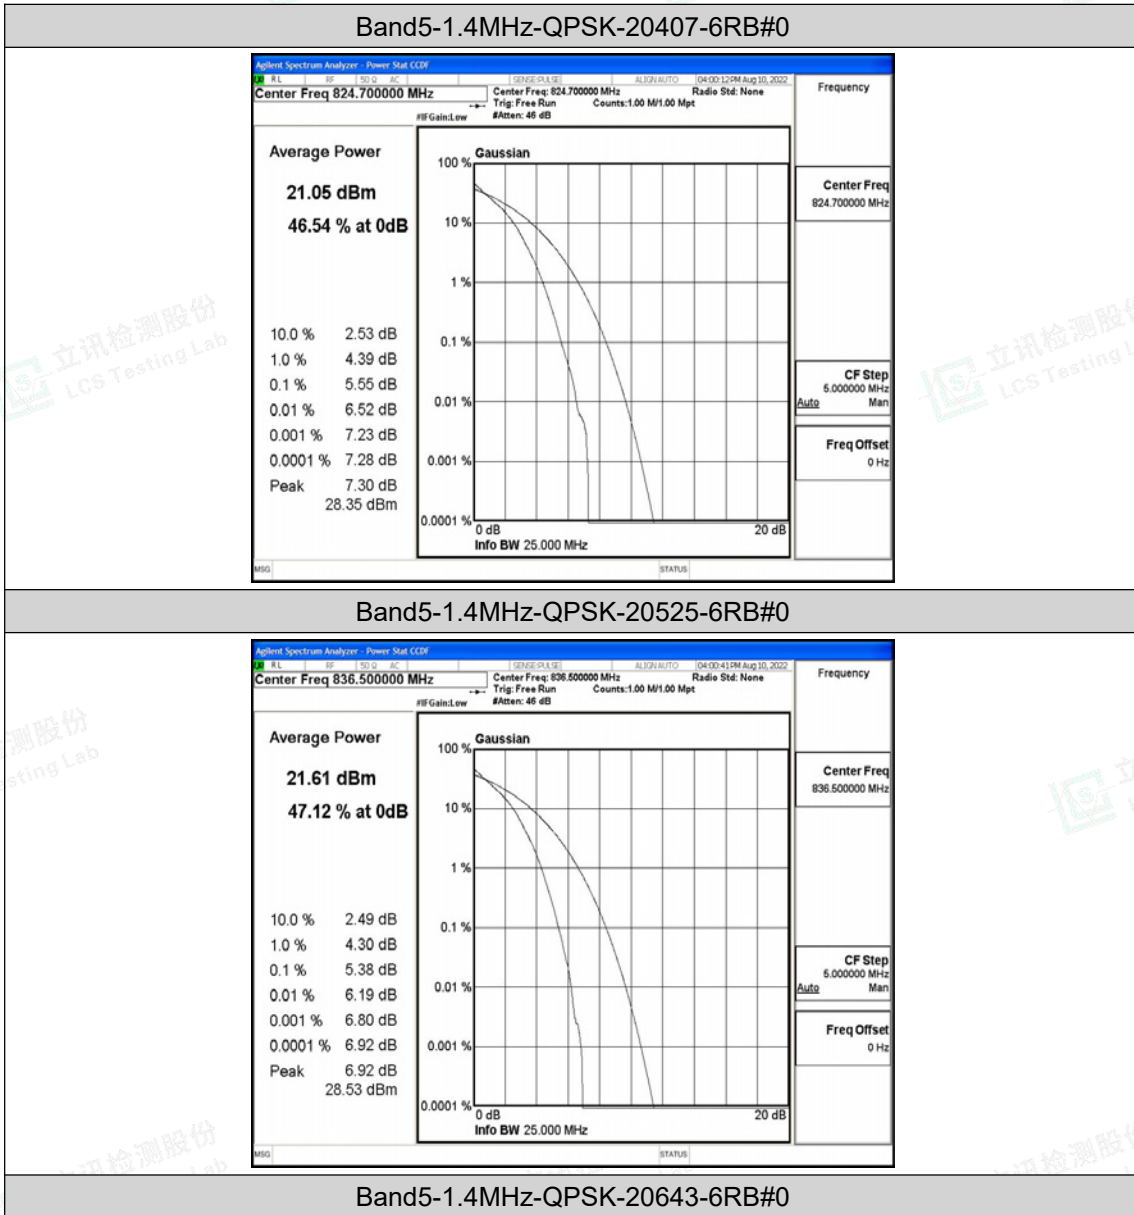

Test Graphs