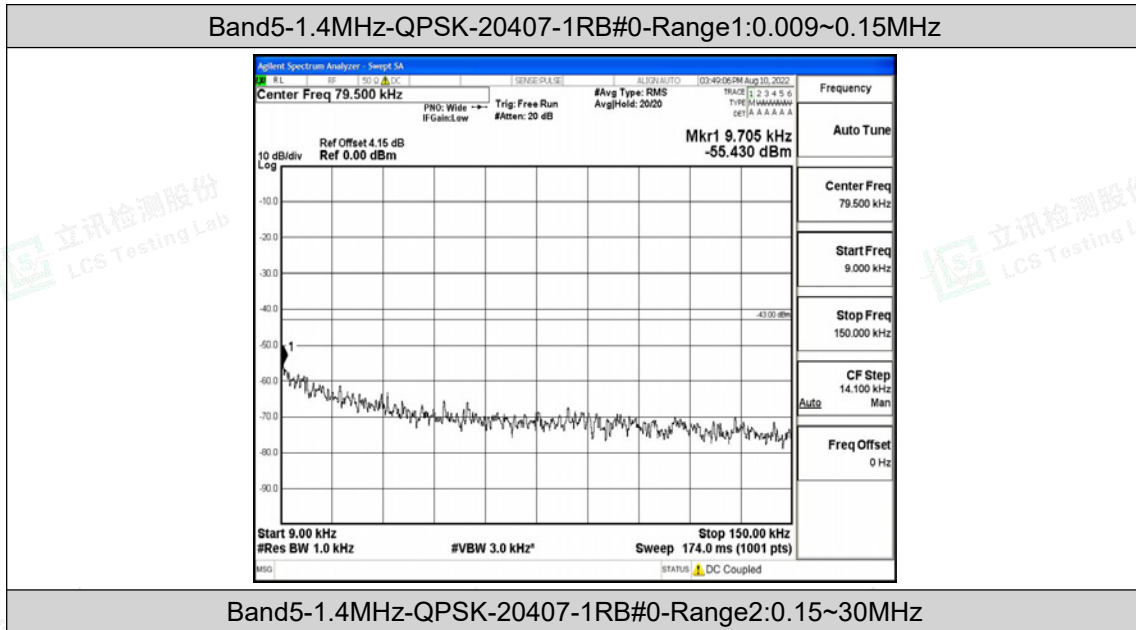

Band5	10MHz	QPSK	20450	1RB#0	Range3:30~1000MHz	-40.35	PASS
Band5	10MHz	QPSK	20450	1RB#0	Range4:1000~10000MHz	-44.98	PASS
Band5	10MHz	QPSK	20525	1RB#0	Range1:0.009~0.15MHz	-56.14	PASS
Band5	10MHz	QPSK	20525	1RB#0	Range2:0.15~30MHz	-51.25	PASS
Band5	10MHz	QPSK	20525	1RB#0	Range3:30~1000MHz	-41.06	PASS
Band5	10MHz	QPSK	20525	1RB#0	Range4:1000~10000MHz	-45.14	PASS
Band5	10MHz	QPSK	20600	1RB#0	Range1:0.009~0.15MHz	-52.26	PASS
Band5	10MHz	QPSK	20600	1RB#0	Range2:0.15~30MHz	-50.38	PASS
Band5	10MHz	QPSK	20600	1RB#0	Range3:30~1000MHz	-41.06	PASS
Band5	10MHz	QPSK	20600	1RB#0	Range4:1000~10000MHz	-45.09	PASS
Band5	10MHz	16QAM	20450	1RB#0	Range1:0.009~0.15MHz	-55.47	PASS
Band5	10MHz	16QAM	20450	1RB#0	Range2:0.15~30MHz	-51.57	PASS
Band5	10MHz	16QAM	20450	1RB#0	Range3:30~1000MHz	-40.47	PASS
Band5	10MHz	16QAM	20450	1RB#0	Range4:1000~10000MHz	-44.96	PASS
Band5	10MHz	16QAM	20525	1RB#0	Range1:0.009~0.15MHz	-55.2	PASS
Band5	10MHz	16QAM	20525	1RB#0	Range2:0.15~30MHz	-49.8	PASS
Band5	10MHz	16QAM	20525	1RB#0	Range3:30~1000MHz	-40.83	PASS
Band5	10MHz	16QAM	20525	1RB#0	Range4:1000~10000MHz	-45.09	PASS
Band5	10MHz	16QAM	20600	1RB#0	Range1:0.009~0.15MHz	-55.79	PASS
Band5	10MHz	16QAM	20600	1RB#0	Range2:0.15~30MHz	-51.71	PASS
Band5	10MHz	16QAM	20600	1RB#0	Range3:30~1000MHz	-41.03	PASS
Band5	10MHz	16QAM	20600	1RB#0	Range4:1000~10000MHz	-45.14	PASS

Test Graphs