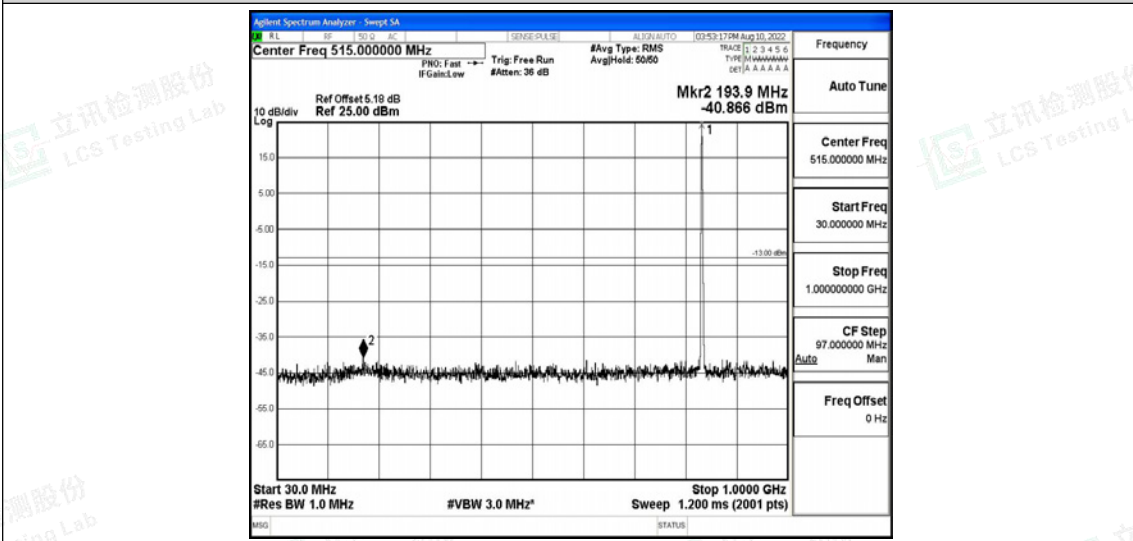

Band5-1.4MHz-16QAM-20525-1RB#0-Range1:0.009~0.15MHz

Band5-1.4MHz-16QAM-20525-1RB#0-Range2:0.15~30MHz

Band5-1.4MHz-16QAM-20525-1RB#0-Range3:30~1000MHz

Band5-1.4MHz-16QAM-20525-1RB#0-Range4:1000~10000MHz