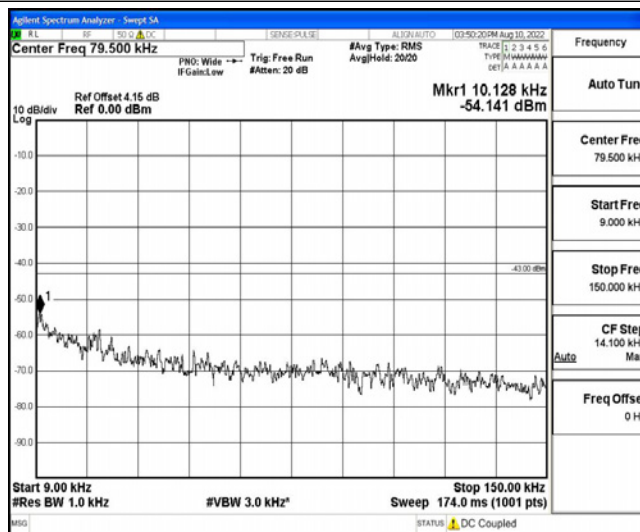

Band5-1.4MHz-16QAM-20407-1RB#0-Range1:0.009~0.15MHz

Band5-1.4MHz-16QAM-20407-1RB#0-Range2:0.15~30MHz