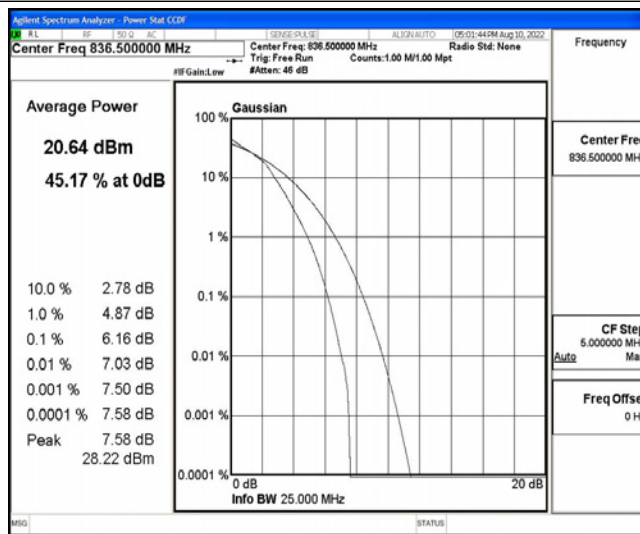

Band5-10MHz-16QAM-20525-50RB#0

Band5-10MHz-16QAM-20600-50RB#0