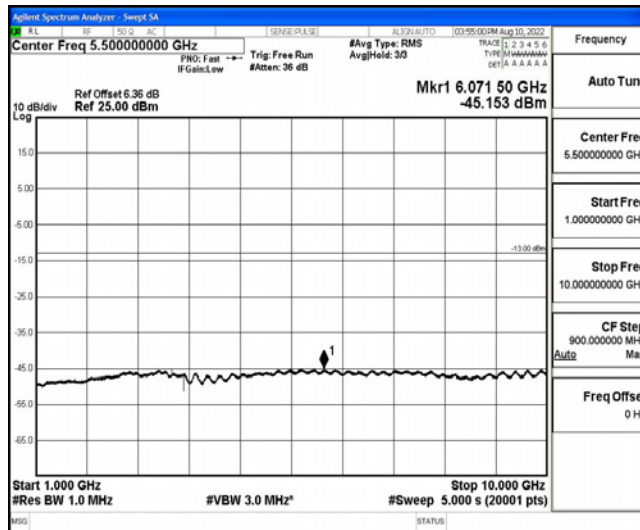

Band5-1.4MHz-QPSK-20643-1RB#0-Range4:1000~10000MHz

Band5-1.4MHz-16QAM-20407-1RB#0-Range1:0.009~0.15MHz