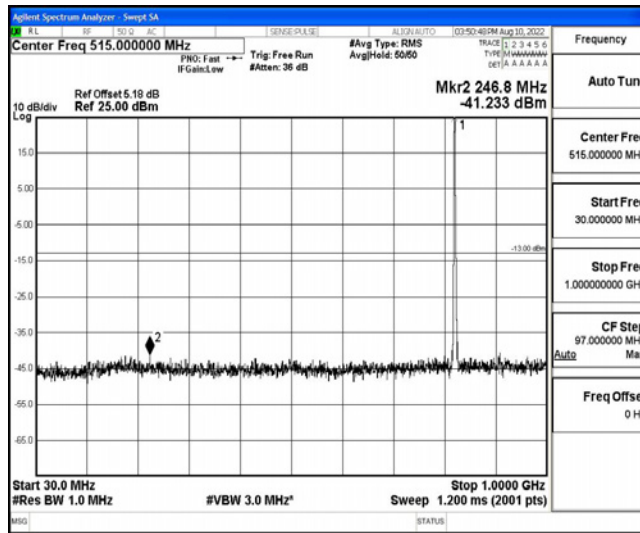

Band5-1.4MHz-QPSK-20643-1RB#0-Range4:1000~10000MHz

Band5-1.4MHz-16QAM-20407-1RB#0-Range1:0.009~0.15MHz

Band5-1.4MHz-16QAM-20407-1RB#0-Range2:0.15~30MHz

Band5-1.4MHz-16QAM-20407-1RB#0-Range3:30~1000MHz

Band5-1.4MHz-16QAM-20407-1RB#0-Range4:1000~10000MHz