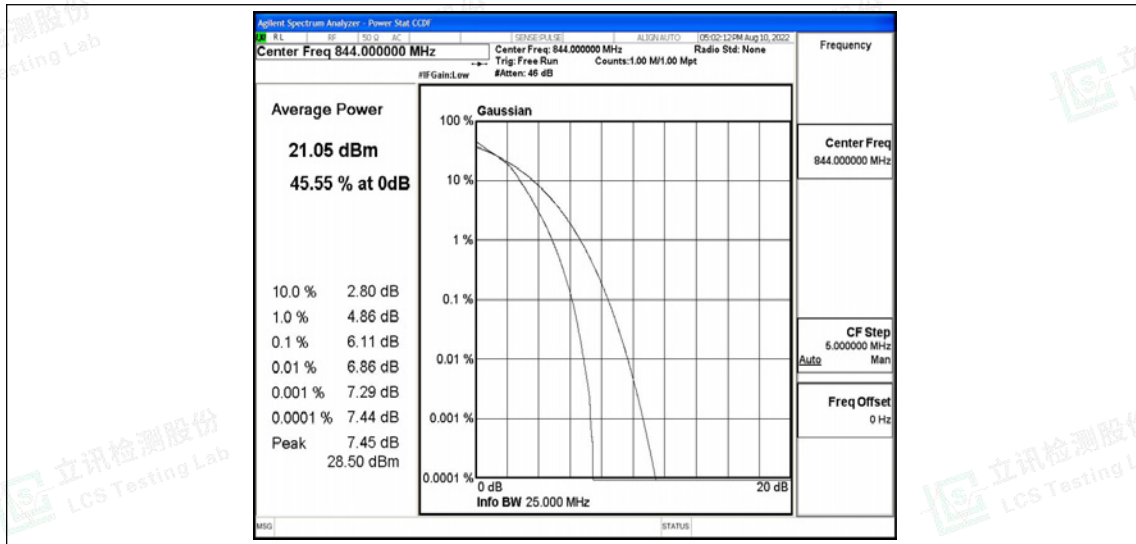

F.3 26dB Bandwidth and Occupied Bandwidth

Test Result

Band	Bandwidth	Modulation	Channel	RB Configuration	Occupied Bandwidth (MHz)	26dB Bandwidth (MHz)	Verdict
Band5	1.4MHz	QPSK	20407	6RB#0	1.0913	1.239	PASS
Band5	1.4MHz	QPSK	20525	6RB#0	1.0915	1.239	PASS
Band5	1.4MHz	QPSK	20643	6RB#0	1.0931	1.240	PASS
Band5	1.4MHz	16QAM	20407	6RB#0	1.1034	1.248	PASS
Band5	1.4MHz	16QAM	20525	6RB#0	1.1028	1.256	PASS
Band5	1.4MHz	16QAM	20643	6RB#0	1.0999	1.243	PASS
Band5	3MHz	QPSK	20415	15RB#0	2.7079	3.015	PASS
Band5	3MHz	QPSK	20525	15RB#0	2.7140	3.011	PASS
Band5	3MHz	QPSK	20635	15RB#0	2.7017	3.024	PASS
Band5	3MHz	16QAM	20415	15RB#0	2.6949	3.033	PASS
Band5	3MHz	16QAM	20525	15RB#0	2.7013	3.037	PASS
Band5	3MHz	16QAM	20635	15RB#0	2.7051	3.049	PASS
Band5	5MHz	QPSK	20425	25RB#0	4.5041	4.963	PASS
Band5	5MHz	QPSK	20525	25RB#0	4.5007	4.971	PASS
Band5	5MHz	QPSK	20625	25RB#0	4.4937	4.972	PASS
Band5	5MHz	16QAM	20425	25RB#0	4.5061	4.943	PASS
Band5	5MHz	16QAM	20525	25RB#0	4.5037	4.976	PASS
Band5	5MHz	16QAM	20625	25RB#0	4.5162	4.982	PASS
Band5	10MHz	QPSK	20450	50RB#0	8.9426	9.871	PASS
Band5	10MHz	QPSK	20525	50RB#0	8.9882	9.904	PASS
Band5	10MHz	QPSK	20600	50RB#0	8.9843	9.883	PASS
Band5	10MHz	16QAM	20450	50RB#0	8.9656	9.850	PASS
Band5	10MHz	16QAM	20525	50RB#0	8.9968	9.925	PASS
Band5	10MHz	16QAM	20600	50RB#0	8.9778	9.920	PASS