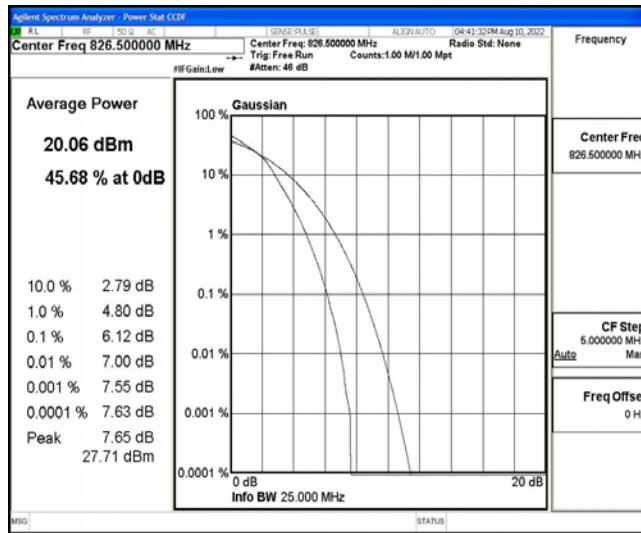

Band5-5MHz-16QAM-20425-25RB#0

Band5-5MHz-16QAM-20525-25RB#0