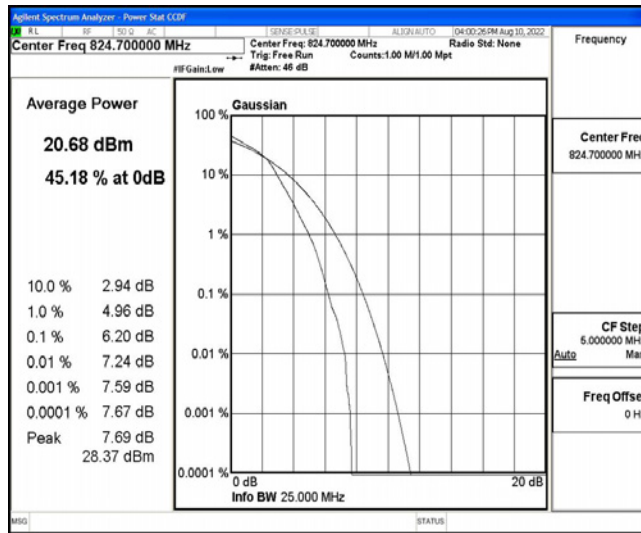

Band5-1.4MHz-16QAM-20407-6RB#0

Band5-1.4MHz-16QAM-20525-6RB#0