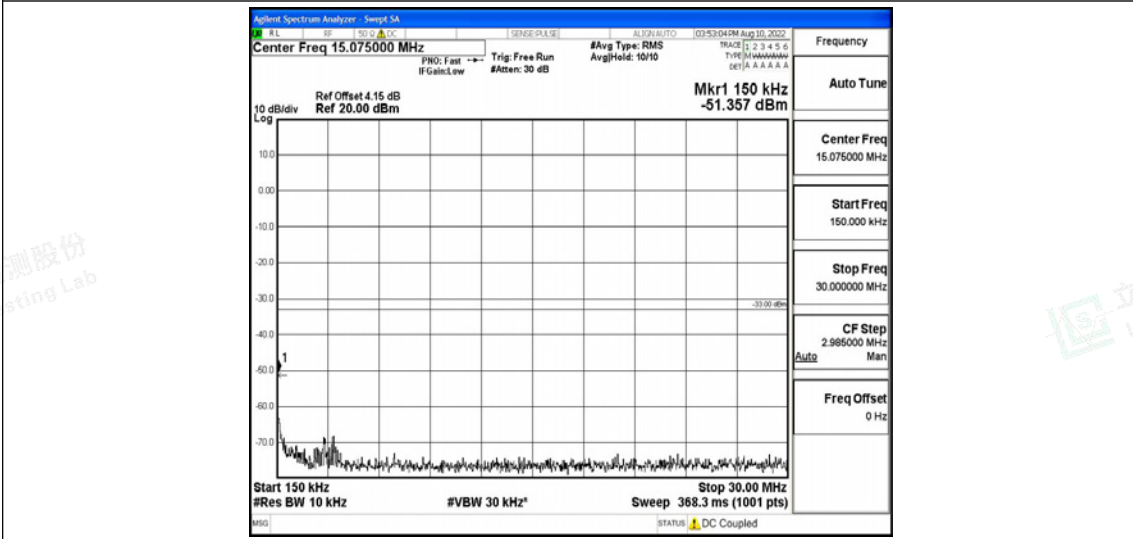

Band5-1.4MHz-16QAM-20525-1RB#0-Range2:0.15~30MHz

Band5-1.4MHz-16QAM-20525-1RB#0-Range3:30~1000MHz