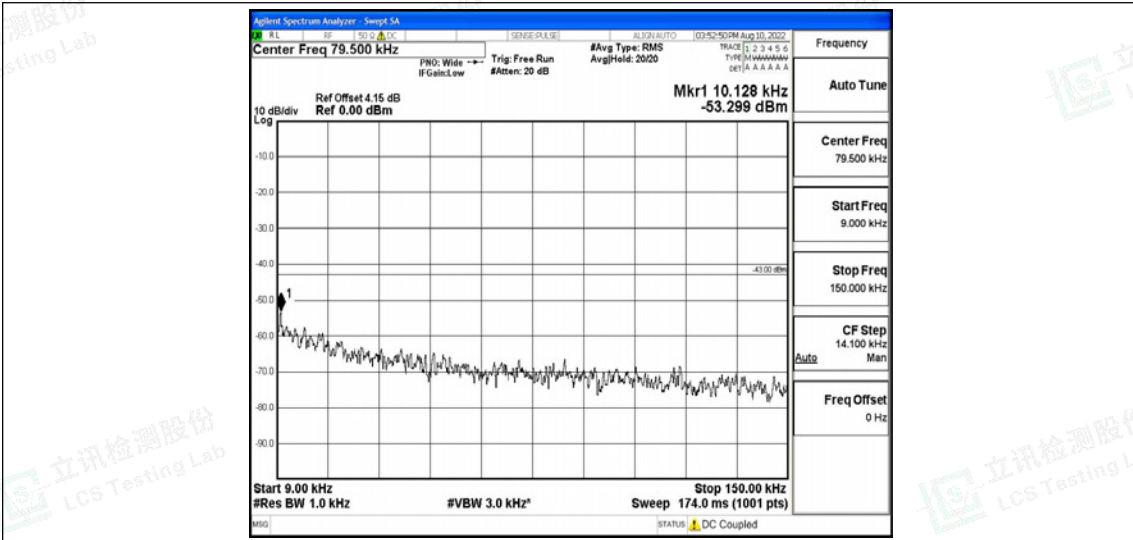

Band5-1.4MHz-16QAM-20525-1RB#0-Range1:0.009~0.15MHz

Band5-1.4MHz-16QAM-20525-1RB#0-Range2:0.15~30MHz