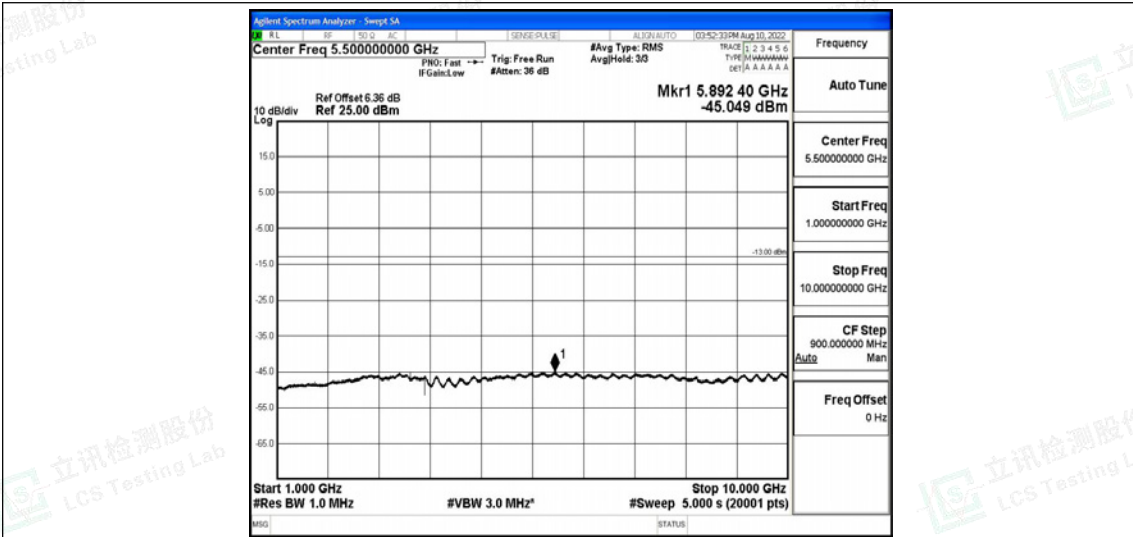

Band5-1.4MHz-QPSK-20525-1RB#0-Range4:1000~10000MHz

Band5-1.4MHz-QPSK-20643-1RB#0-Range1:0.009~0.15MHz