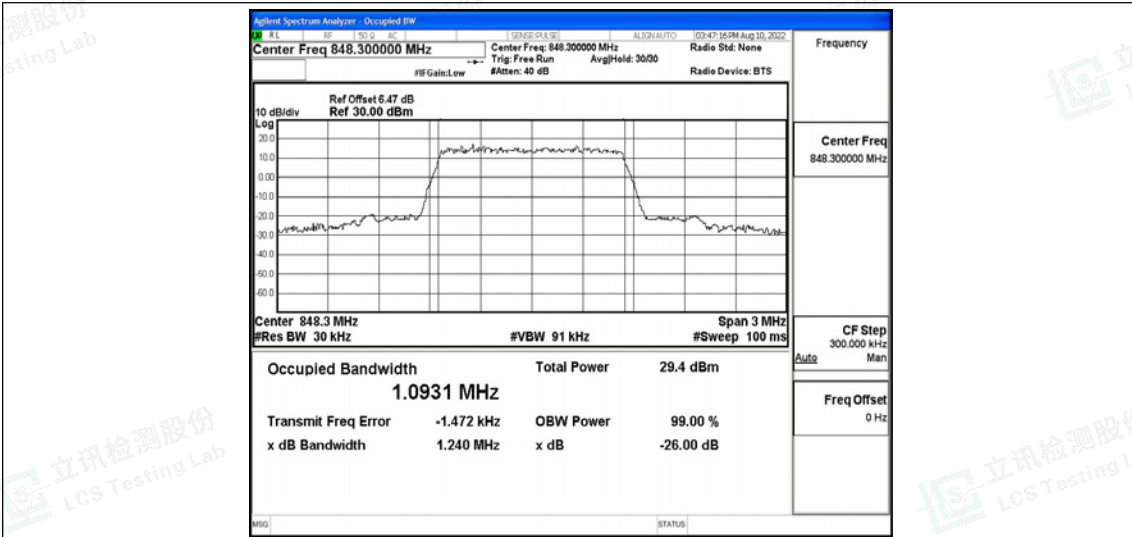

Band5-1.4MHz-16QAM-20407-6RB#0