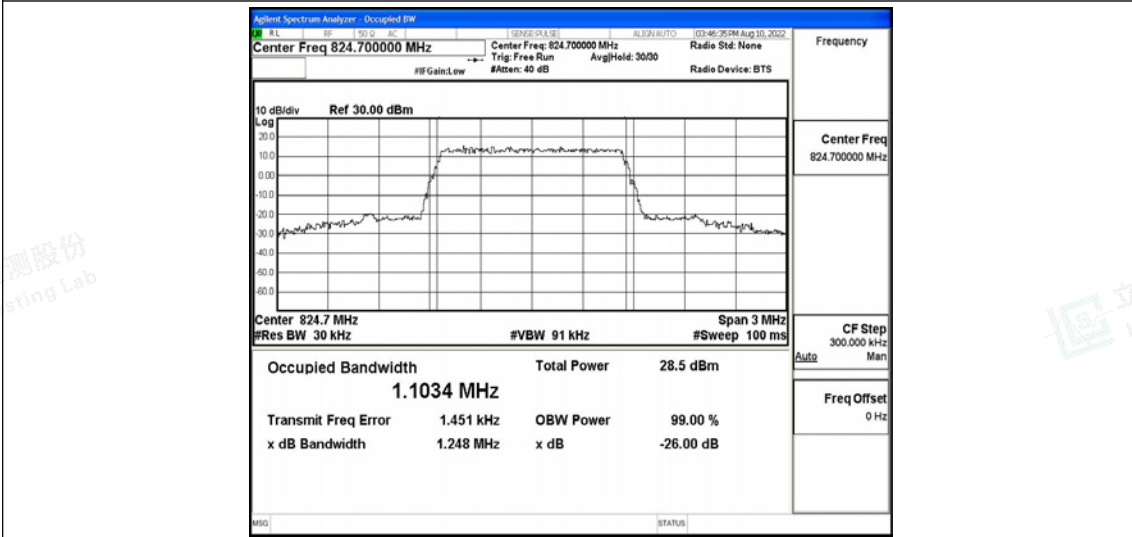

Band5-1.4MHz-16QAM-20407-6RB#0

Band5-1.4MHz-16QAM-20525-6RB#0