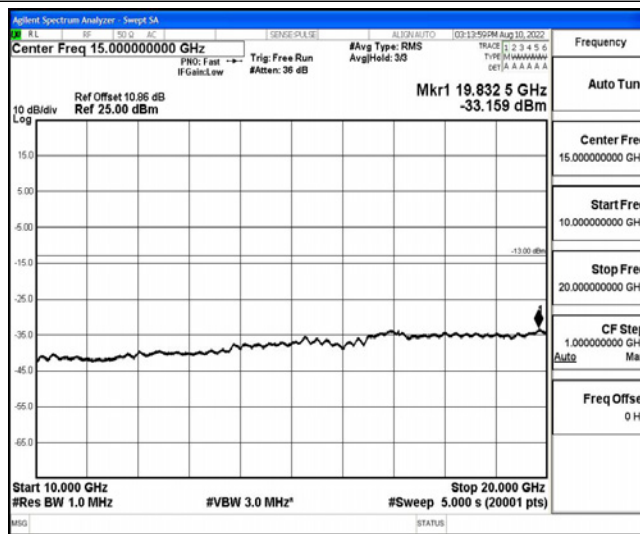

Band4-15MHz-16QAM-20325-1RB#0-Range2:0.15~30MHz

Band4-15MHz-16QAM-20325-1RB#0-Range3:30~1000MHz

Band4-15MHz-16QAM-20325-1RB#0-Range4:1000~10000MHz

Band4-15MHz-16QAM-20325-1RB#0-Range5:10000~20000MHz

Band4-20MHz-QPSK-20050-1RB#0-Range1:0.009~0.15MHz