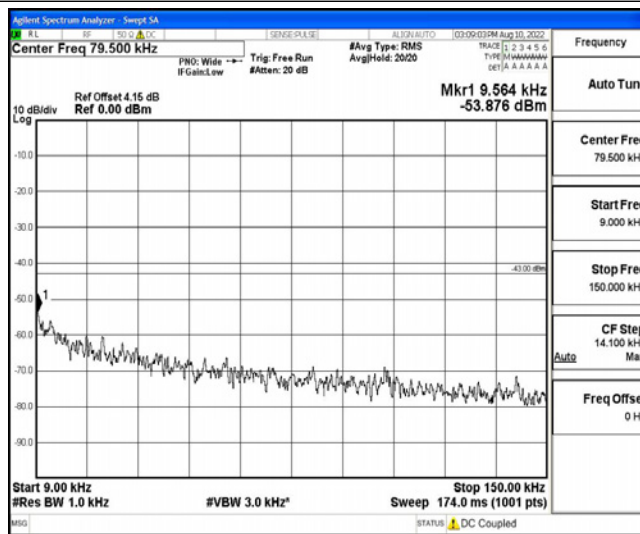

Band4-15MHz-16QAM-20025-1RB#0-Range2:0.15~30MHz

Band4-15MHz-16QAM-20025-1RB#0-Range3:30~1000MHz

Band4-15MHz-16QAM-20025-1RB#0-Range4:1000~10000MHz

Band4-15MHz-16QAM-20025-1RB#0-Range5:10000~20000MHz

Band4-15MHz-16QAM-20175-1RB#0-Range1:0.009~0.15MHz