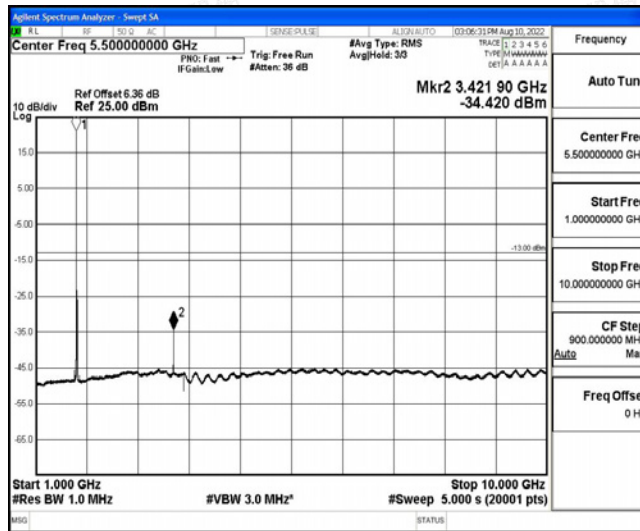

Band4-15MHz-16QAM-20025-1RB#0-Range2:0.15~30MHz

Band4-15MHz-16QAM-20025-1RB#0-Range3:30~1000MHz

Band4-15MHz-16QAM-20025-1RB#0-Range4:1000~10000MHz

Band4-15MHz-16QAM-20025-1RB#0-Range5:10000~20000MHz

Band4-15MHz-16QAM-20175-1RB#0-Range1:0.009~0.15MHz