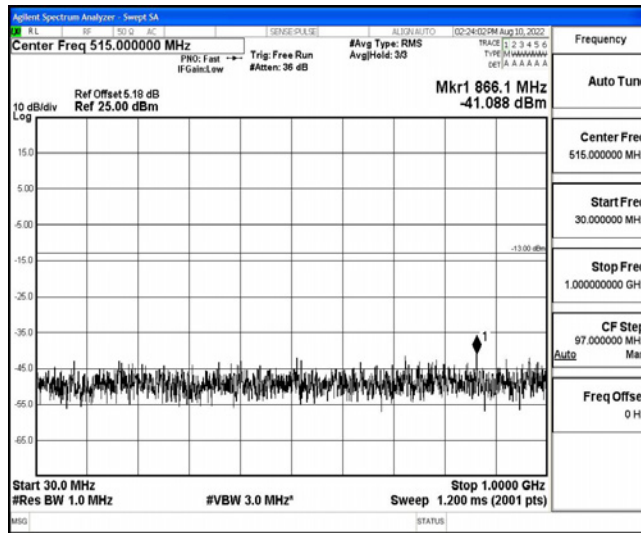

Band4-5MHz-16QAM-20175-1RB#0-Range3:30~1000MHz

Band4-5MHz-16QAM-20175-1RB#0-Range4:1000~10000MHz