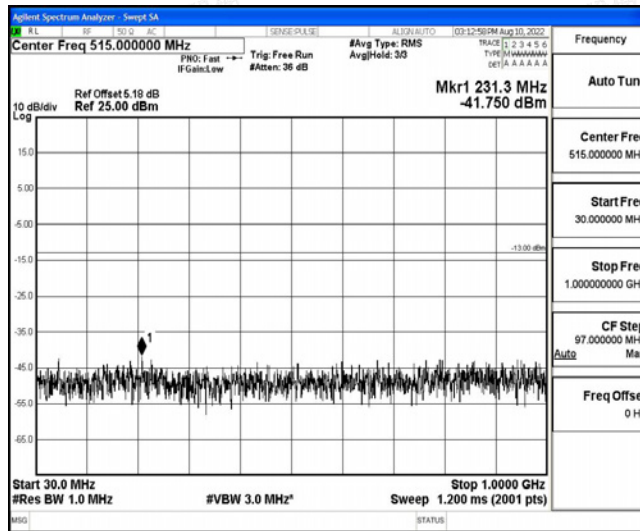

Band4-15MHz-16QAM-20325-1RB#0-Range3:30~1000MHz

Band4-15MHz-16QAM-20325-1RB#0-Range4:1000~10000MHz