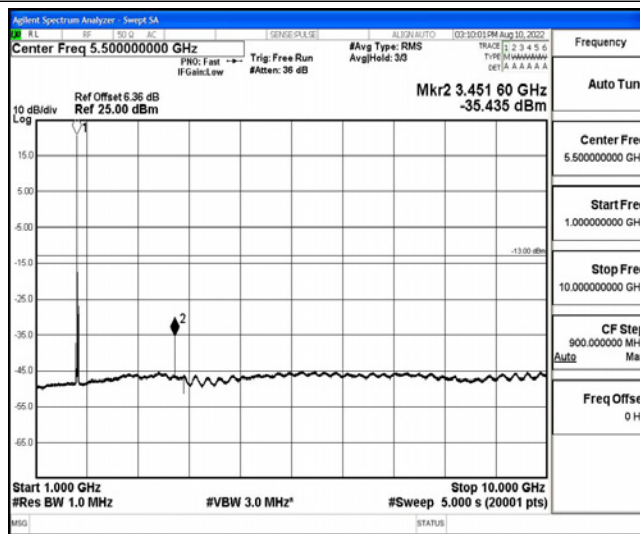

Band4-15MHz-16QAM-20175-1RB#0-Range2:0.15~30MHz

Band4-15MHz-16QAM-20175-1RB#0-Range3:30~1000MHz

Band4-15MHz-16QAM-20175-1RB#0-Range4:1000~10000MHz

Band4-15MHz-16QAM-20175-1RB#0-Range5:10000~20000MHz

Band4-15MHz-16QAM-20325-1RB#0-Range1:0.009~0.15MHz