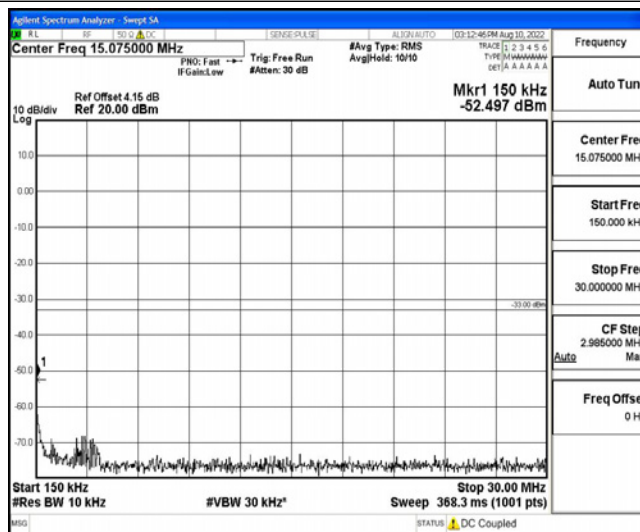

Band4-15MHz-16QAM-20325-1RB#0-Range2:0.15~30MHz

Band4-15MHz-16QAM-20325-1RB#0-Range3:30~1000MHz