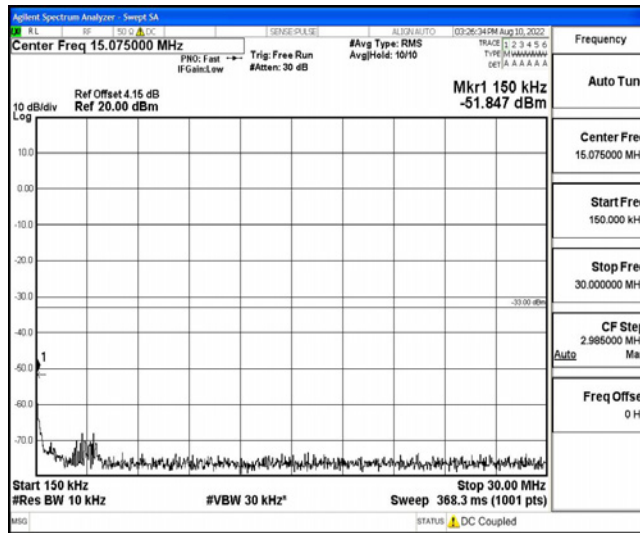

Band4-20MHz-QPSK-20050-1RB#0-Range2:0.15~30MHz

Band4-20MHz-QPSK-20050-1RB#0-Range3:30~1000MHz