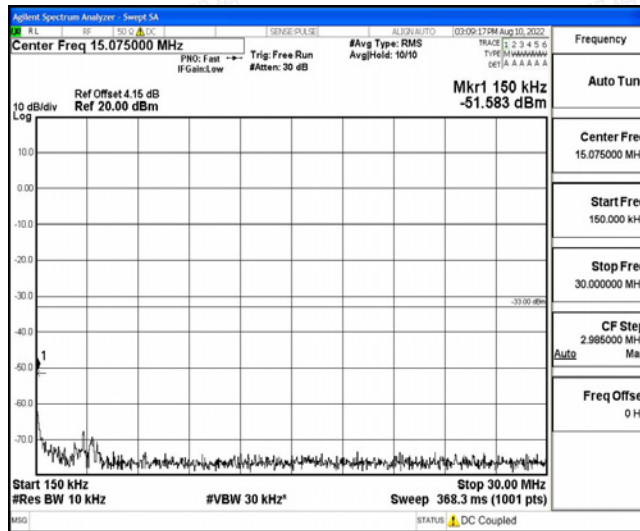

Band4-15MHz-16QAM-20175-1RB#0-Range2:0.15~30MHz

Band4-15MHz-16QAM-20175-1RB#0-Range3:30~1000MHz