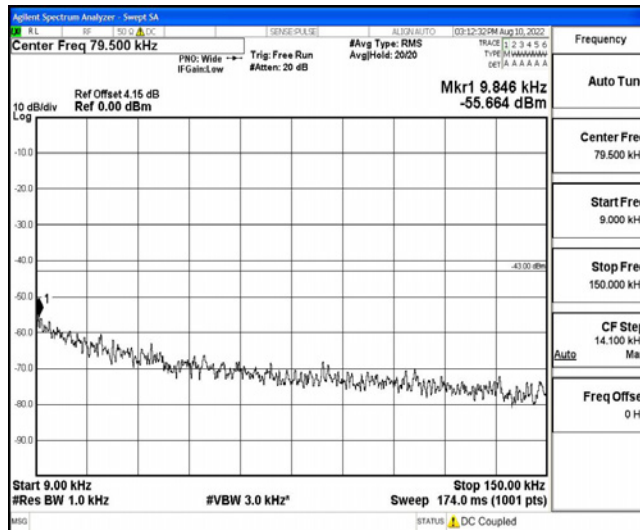

Band4-15MHz-16QAM-20175-1RB#0-Range2:0.15~30MHz

Band4-15MHz-16QAM-20175-1RB#0-Range3:30~1000MHz

Band4-15MHz-16QAM-20175-1RB#0-Range4:1000~10000MHz

Band4-15MHz-16QAM-20175-1RB#0-Range5:10000~20000MHz

Band4-15MHz-16QAM-20325-1RB#0-Range1:0.009~0.15MHz