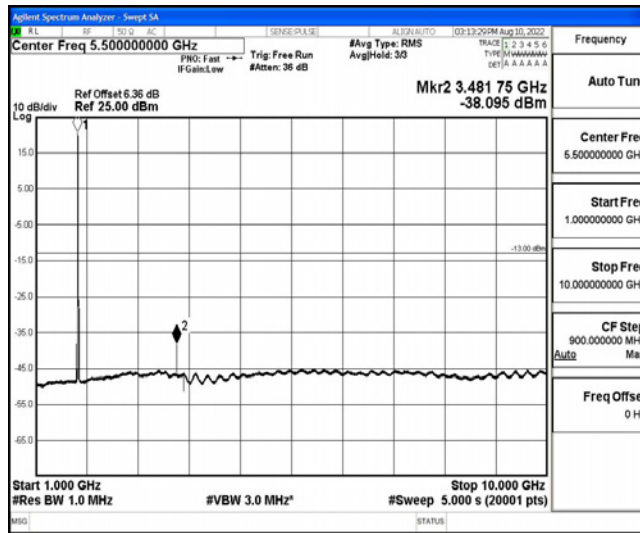

Band4-15MHz-16QAM-20325-1RB#0-Range2:0.15~30MHz

Band4-15MHz-16QAM-20325-1RB#0-Range3:30~1000MHz

Band4-15MHz-16QAM-20325-1RB#0-Range4:1000~10000MHz

Band4-15MHz-16QAM-20325-1RB#0-Range5:10000~20000MHz

Band4-20MHz-QPSK-20050-1RB#0-Range1:0.009~0.15MHz