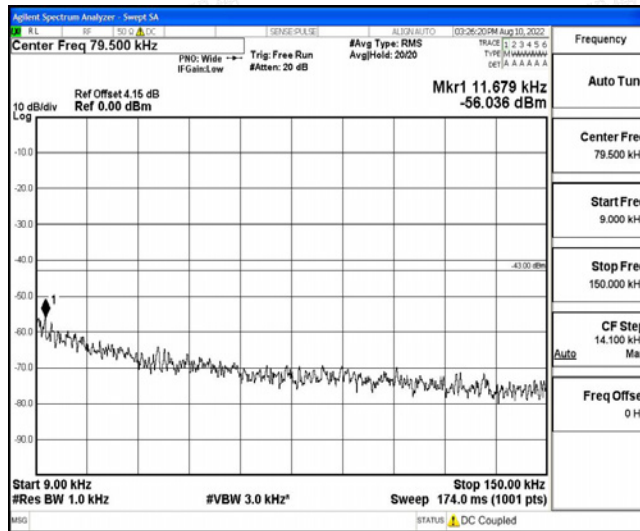

Band4-15MHz-16QAM-20325-1RB#0-Range2:0.15~30MHz

Band4-15MHz-16QAM-20325-1RB#0-Range3:30~1000MHz

Band4-15MHz-16QAM-20325-1RB#0-Range4:1000~10000MHz

Band4-15MHz-16QAM-20325-1RB#0-Range5:10000~20000MHz

Band4-20MHz-QPSK-20050-1RB#0-Range1:0.009~0.15MHz