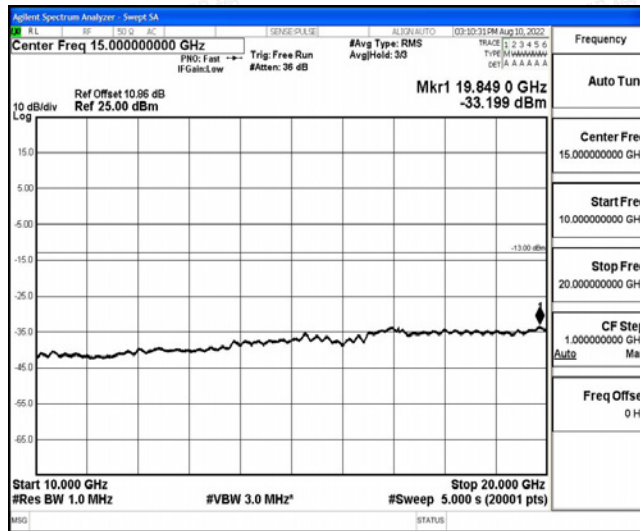

Band4-15MHz-16QAM-20175-1RB#0-Range2:0.15~30MHz

Band4-15MHz-16QAM-20175-1RB#0-Range3:30~1000MHz

Band4-15MHz-16QAM-20175-1RB#0-Range4:1000~10000MHz

Band4-15MHz-16QAM-20175-1RB#0-Range5:10000~20000MHz

Band4-15MHz-16QAM-20325-1RB#0-Range1:0.009~0.15MHz