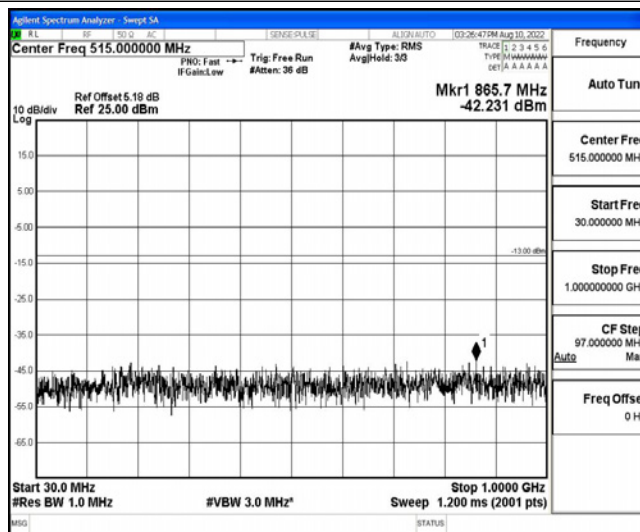

Band4-20MHz-QPSK-20050-1RB#0-Range3:30~1000MHz

Band4-20MHz-QPSK-20050-1RB#0-Range4:1000~10000MHz