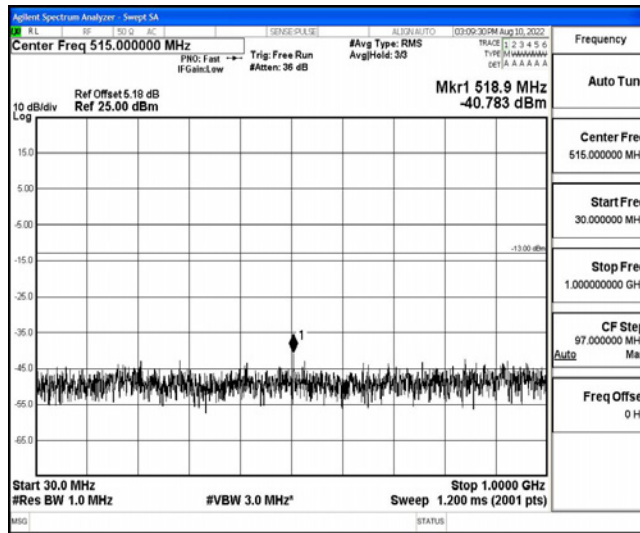

Band4-15MHz-16QAM-20175-1RB#0-Range3:30~1000MHz

Band4-15MHz-16QAM-20175-1RB#0-Range4:1000~10000MHz