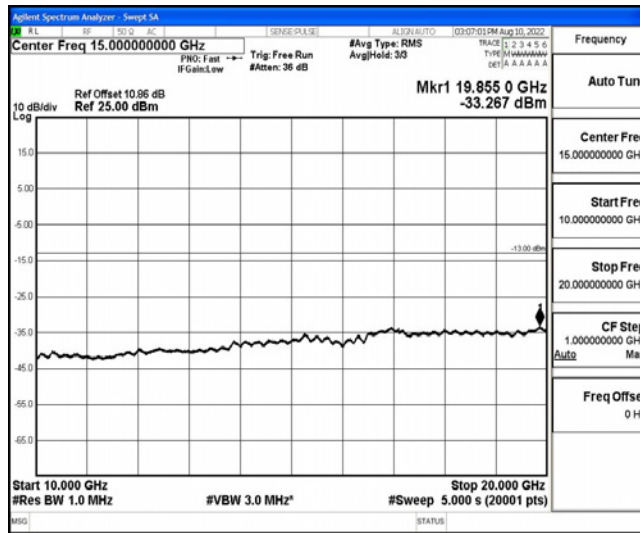

Band4-15MHz-16QAM-20025-1RB#0-Range2:0.15~30MHz

Band4-15MHz-16QAM-20025-1RB#0-Range3:30~1000MHz

Band4-15MHz-16QAM-20025-1RB#0-Range4:1000~10000MHz

Band4-15MHz-16QAM-20025-1RB#0-Range5:10000~20000MHz

Band4-15MHz-16QAM-20175-1RB#0-Range1:0.009~0.15MHz