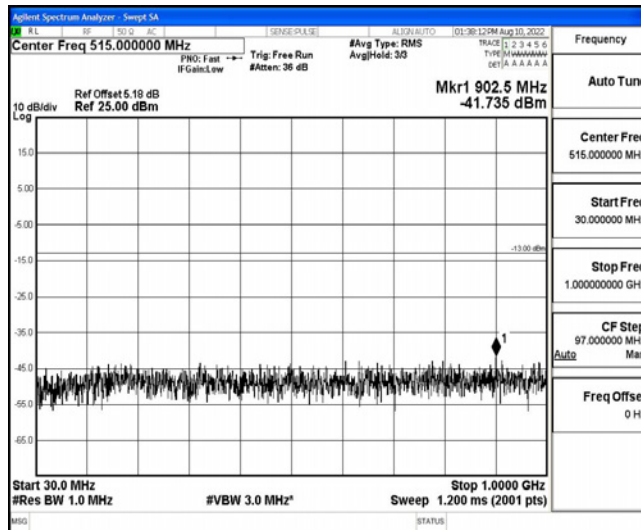

Band4-1.4MHz-16QAM-19957-1RB#0-Range5:10000~20000MHz

Band4-1.4MHz-16QAM-20175-1RB#0-Range1:0.009~0.15MHz

Band4-1.4MHz-16QAM-20175-1RB#0-Range2:0.15~30MHz

Band4-1.4MHz-16QAM-20175-1RB#0-Range3:30~1000MHz

Band4-1.4MHz-16QAM-20175-1RB#0-Range4:1000~10000MHz