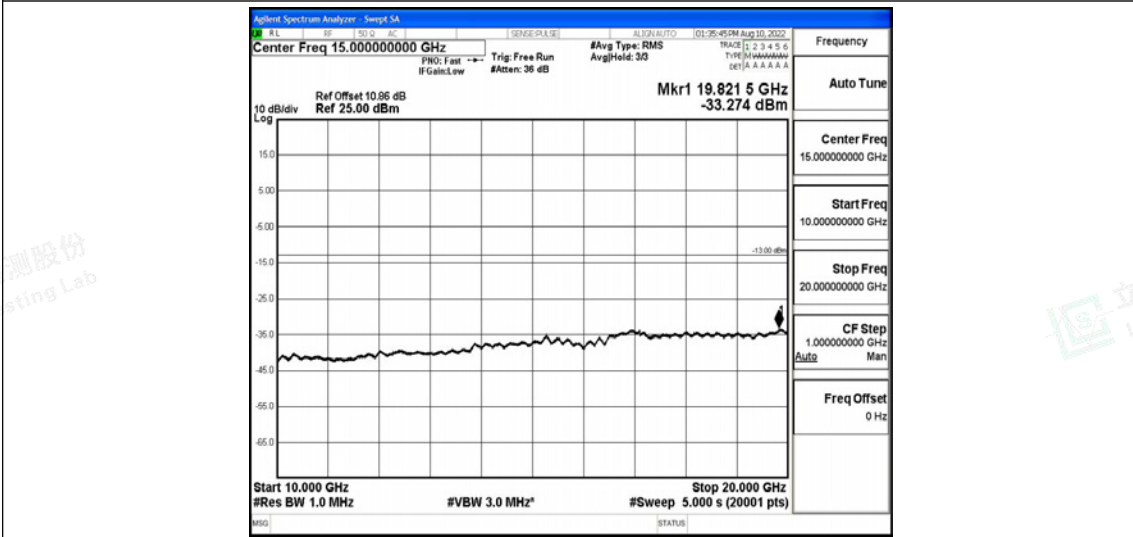

Band4-1.4MHz-16QAM-20175-1RB#0-Range1:0.009~0.15MHz