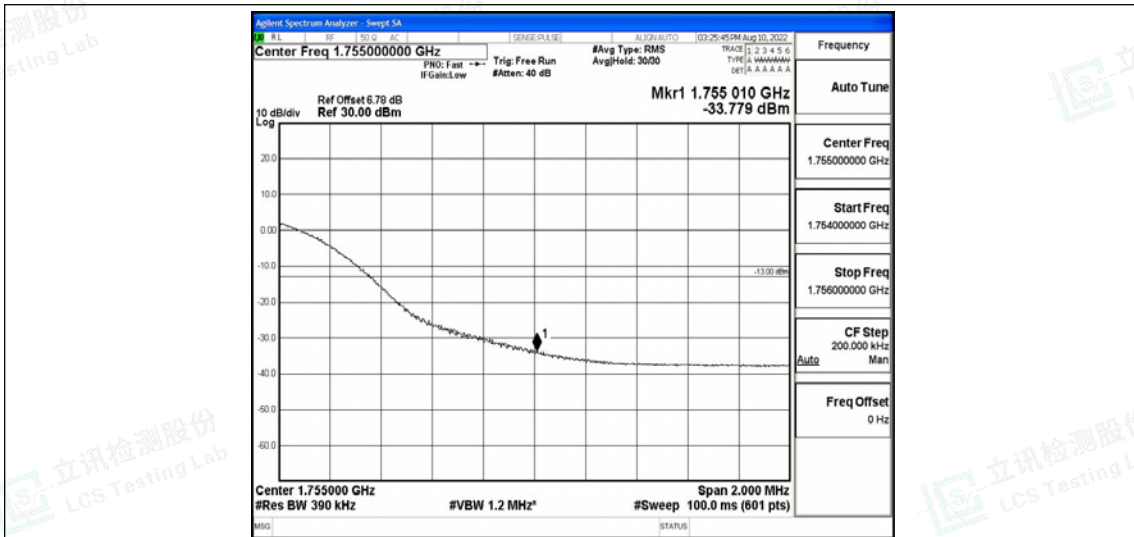

Band4-15MHz-QPSK-20325-75RB#0

Band4-15MHz-16QAM-20025-75RB#0

Band4-15MHz-16QAM-20325-75RB#0

Band4-20MHz-QPSK-20050-100RB#0

Band4-20MHz-QPSK-20300-100RB#0

Band4-20MHz-16QAM-20050-100RB#0

Band4-20MHz-16QAM-20300-100RB#0