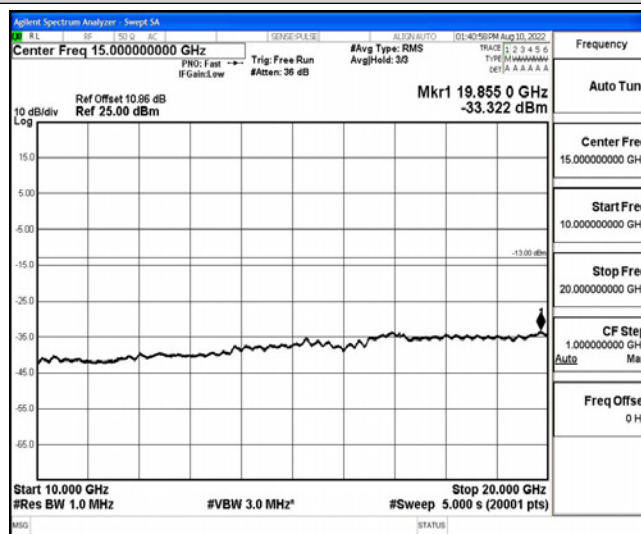

Band4-1.4MHz-16QAM-19957-1RB#0-Range1:0.009~0.15MHz