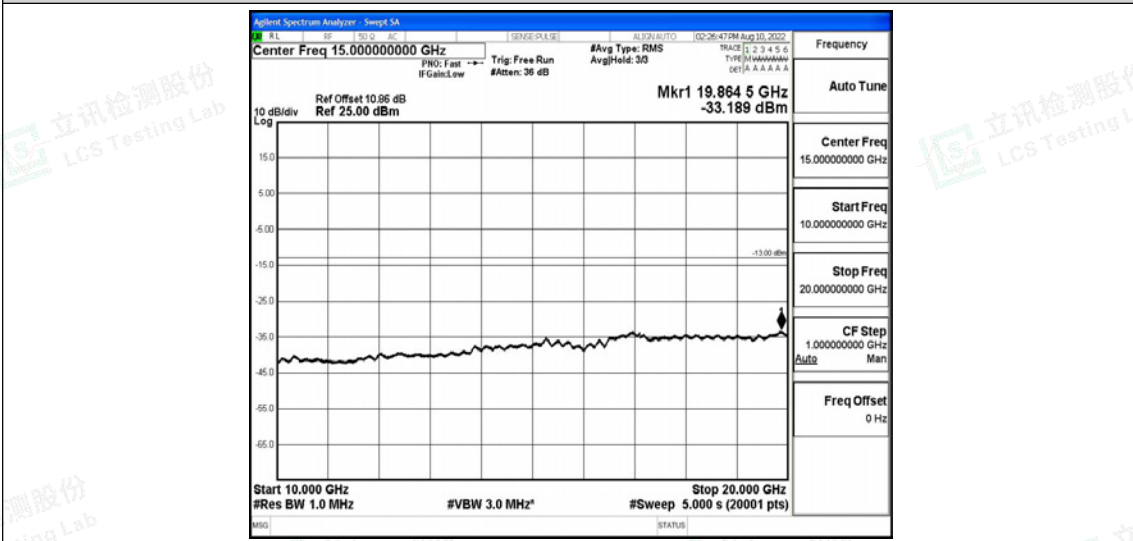

Band4-5MHz-16QAM-19975-1RB#0-Range1:0.009~0.15MHz