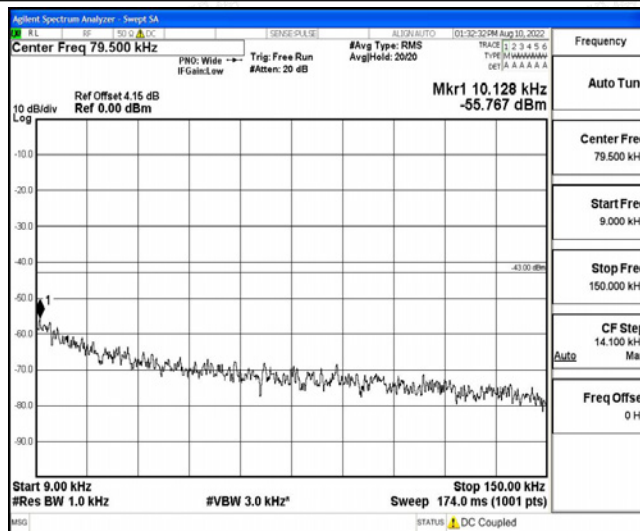

Band4-1.4MHz-QPSK-19957-1RB#0-Range2:0.15~30MHz