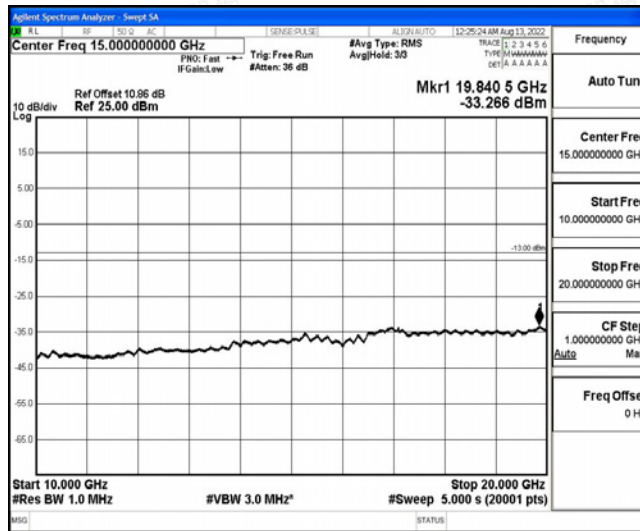

Band4-3MHz-16QAM-20385-1RB#0-Range1:0.009~0.15MHz