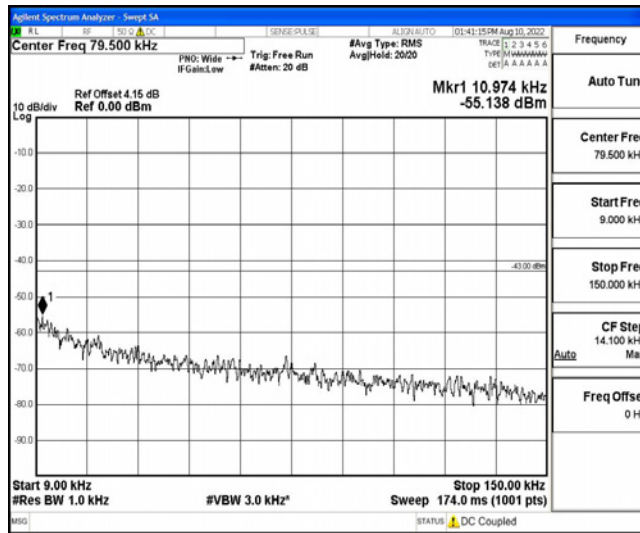

Band4-1.4MHz-16QAM-20393-1RB#0-Range2:0.15~30MHz