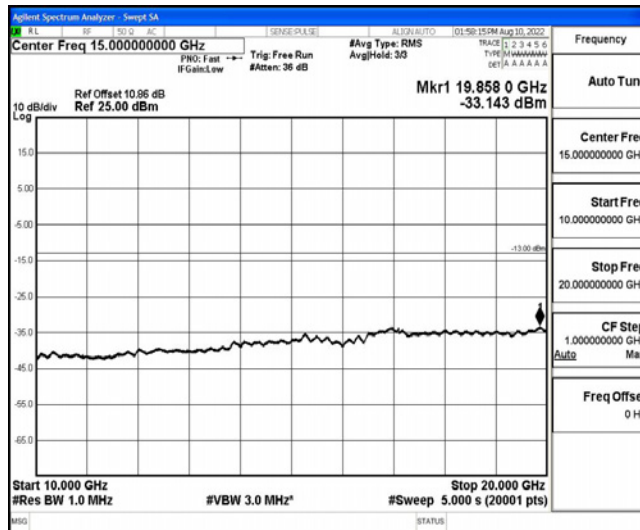

Band4-3MHz-16QAM-20175-1RB#0-Range1:0.009~0.15MHz