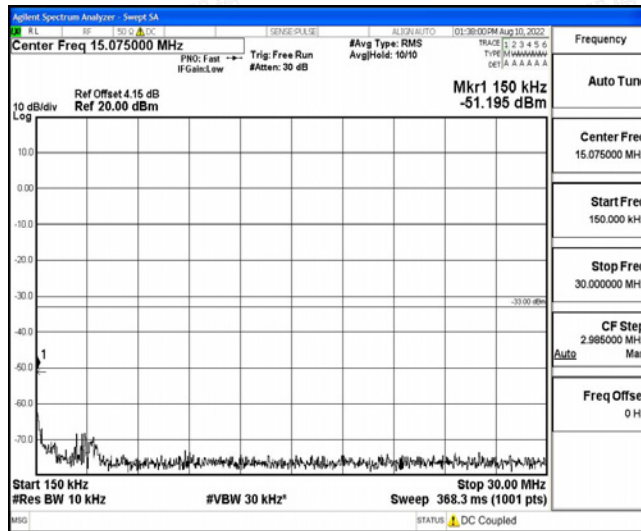

Band4-1.4MHz-16QAM-19957-1RB#0-Range5:10000~20000MHz

Band4-1.4MHz-16QAM-20175-1RB#0-Range1:0.009~0.15MHz

Band4-1.4MHz-16QAM-20175-1RB#0-Range2:0.15~30MHz

Band4-1.4MHz-16QAM-20175-1RB#0-Range3:30~1000MHz

Band4-1.4MHz-16QAM-20175-1RB#0-Range4:1000~10000MHz