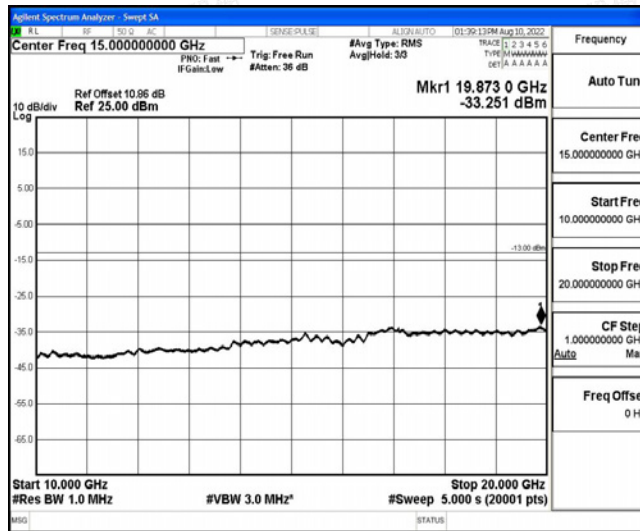

Band4-1.4MHz-16QAM-20393-1RB#0-Range1:0.009~0.15MHz