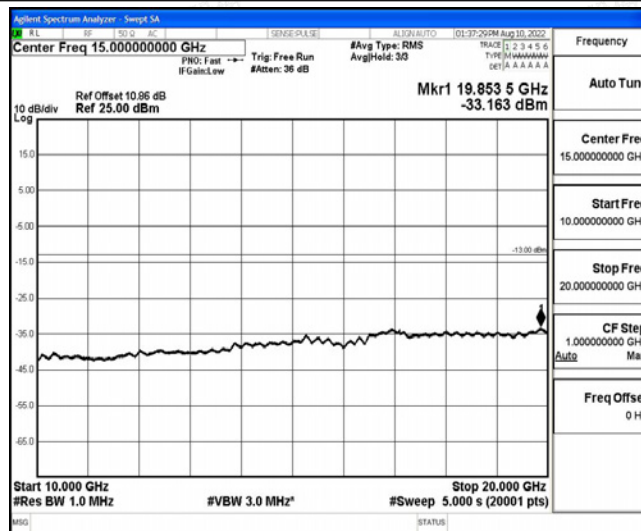

Band4-1.4MHz-QPSK-20393-1RB#0-Range1:0.009~0.15MHz