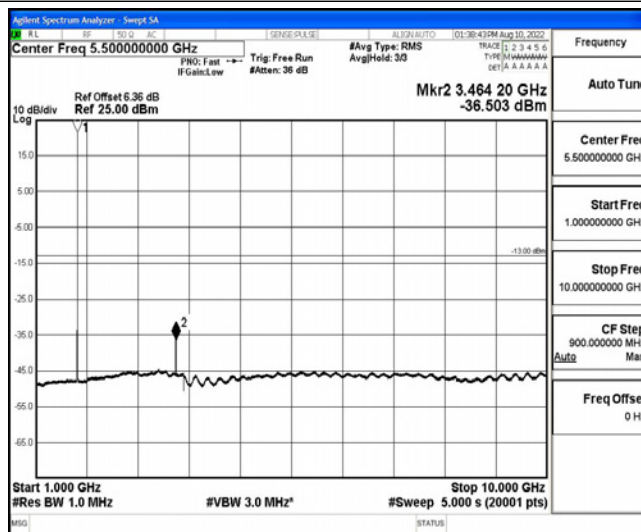

Band4-1.4MHz-16QAM-19957-1RB#0-Range5:10000~20000MHz

Band4-1.4MHz-16QAM-20175-1RB#0-Range1:0.009~0.15MHz

Band4-1.4MHz-16QAM-20175-1RB#0-Range2:0.15~30MHz

Band4-1.4MHz-16QAM-20175-1RB#0-Range3:30~1000MHz

Band4-1.4MHz-16QAM-20175-1RB#0-Range4:1000~10000MHz