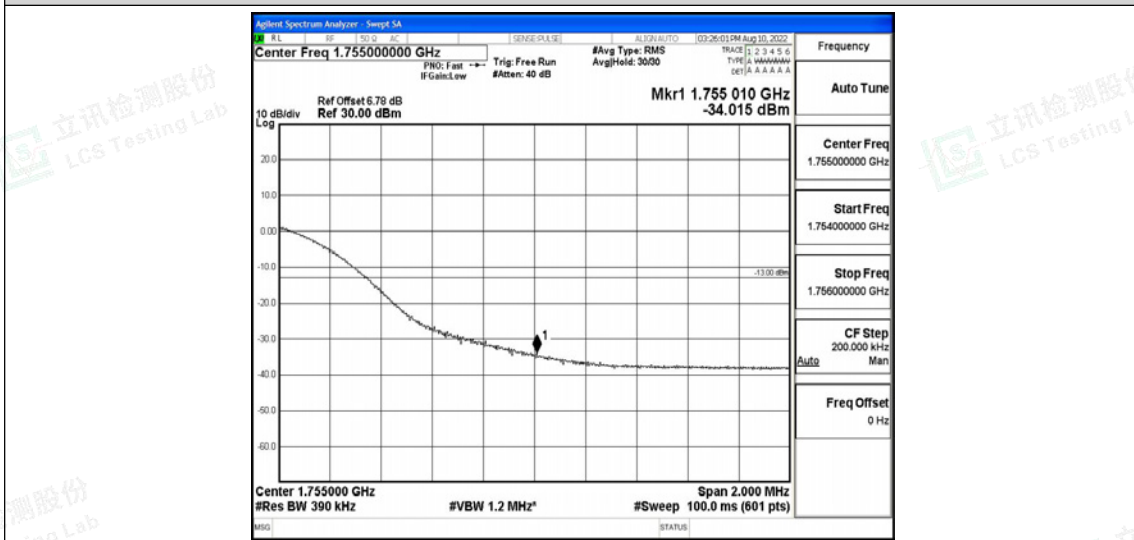

Band4-15MHz-QPSK-20325-75RB#0

Band4-15MHz-16QAM-20025-75RB#0

Band4-15MHz-16QAM-20325-75RB#0

Band4-20MHz-QPSK-20050-100RB#0

Band4-20MHz-QPSK-20300-100RB#0

Band4-20MHz-16QAM-20050-100RB#0

Band4-20MHz-16QAM-20300-100RB#0