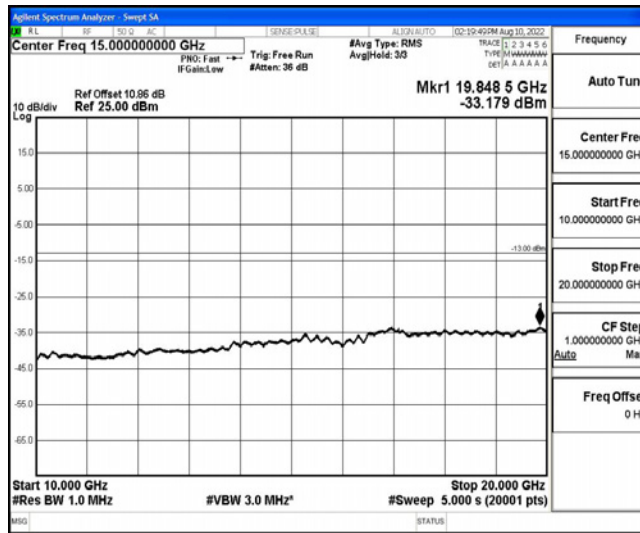

Band4-5MHz-QPSK-20175-1RB#0-Range1:0.009~0.15MHz