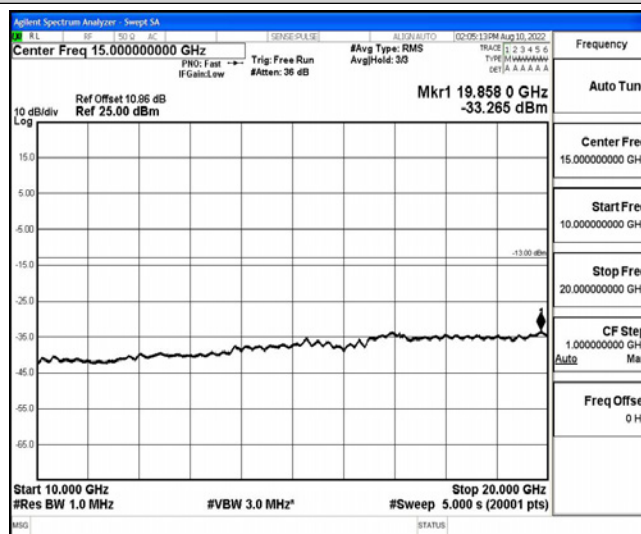

Band4-5MHz-QPSK-19975-1RB#0-Range1:0.009~0.15MHz