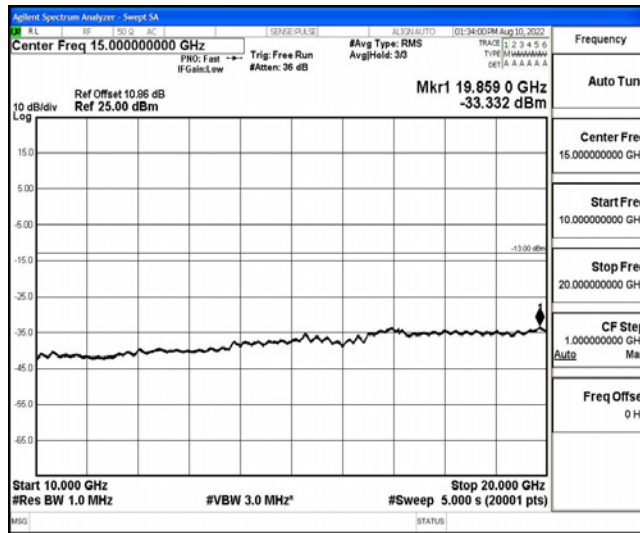

Band4-1.4MHz-QPSK-20175-1RB#0-Range1:0.009~0.15MHz