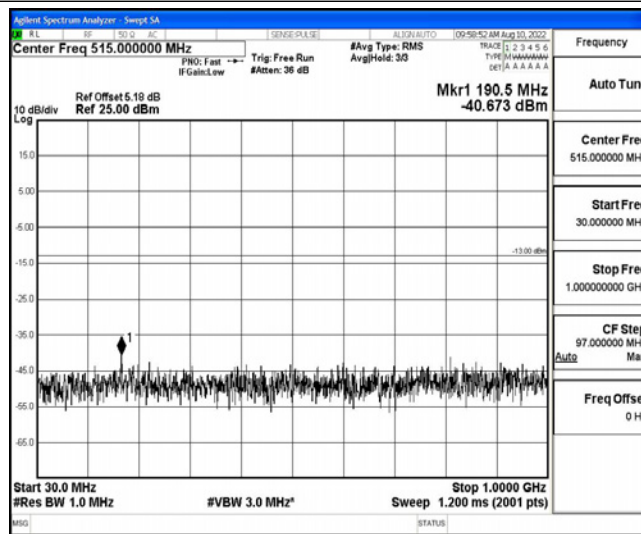

Band2-1.4MHz-QPSK-18607-1RB#0-Range4:1000~10000MHz