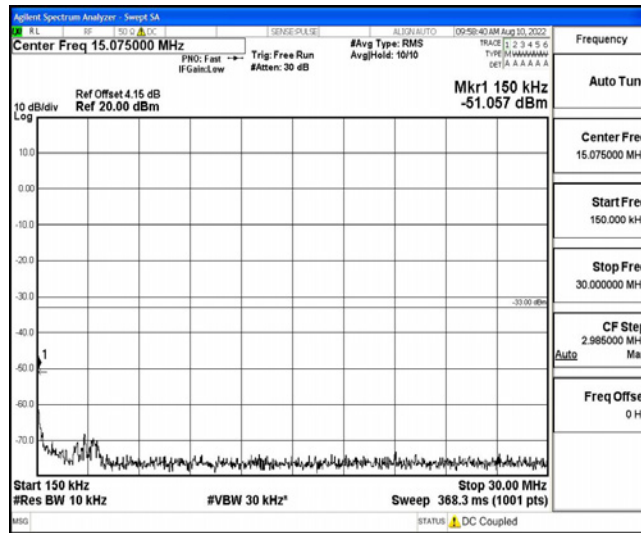

Band2-1.4MHz-QPSK-18607-1RB#0-Range3:30~1000MHz