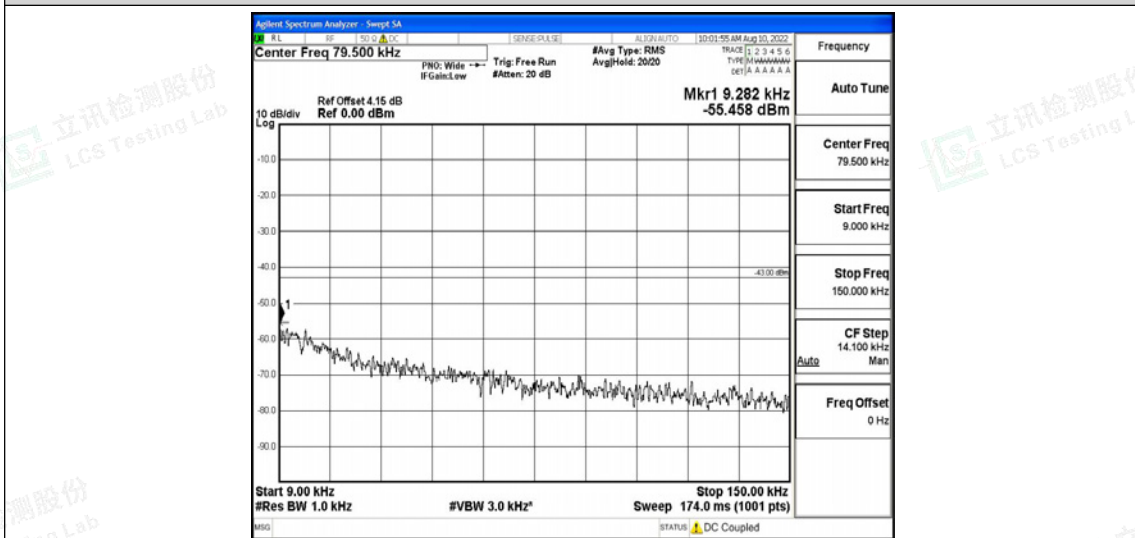

Band2-1.4MHz-QPSK-18900-1RB#0-Range2:0.15~30MHz