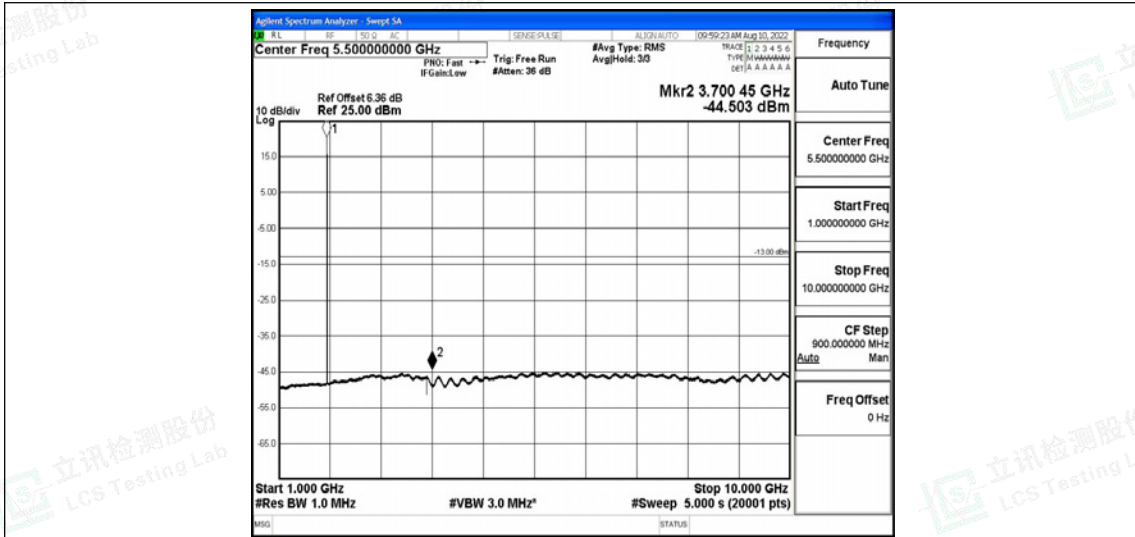

Band2-1.4MHz-QPSK-18607-1RB#0-Range5:10000~20000MHz