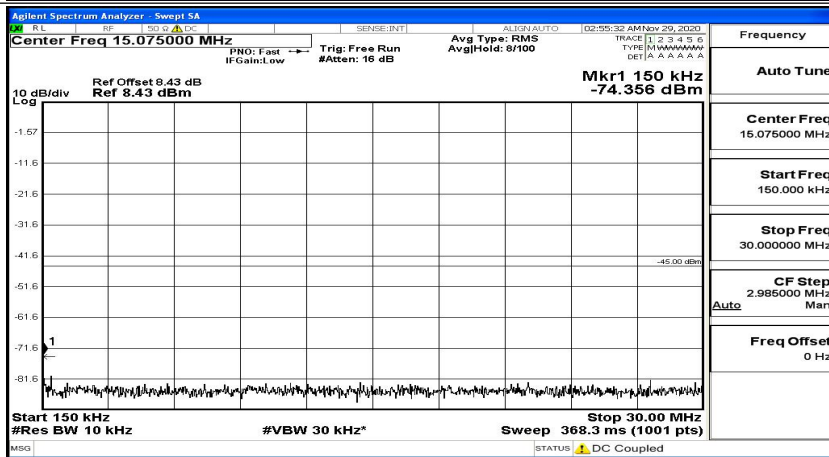

(Channel Bandwidth:20 MHz)_MCH_16QAM_1RB#0

(Channel Bandwidth:20 MHz)_MCH_16QAM_1RB#49

(Channel Bandwidth:20 MHz)_MCH_16QAM_1RB#99

(Channel Bandwidth:20 MHz)_HCH_16QAM_1RB#0

(Channel Bandwidth:20 MHz)_HCH_16QAM_1RB#49

(Channel Bandwidth:20 MHz)_HCH_16QAM_1RB#99