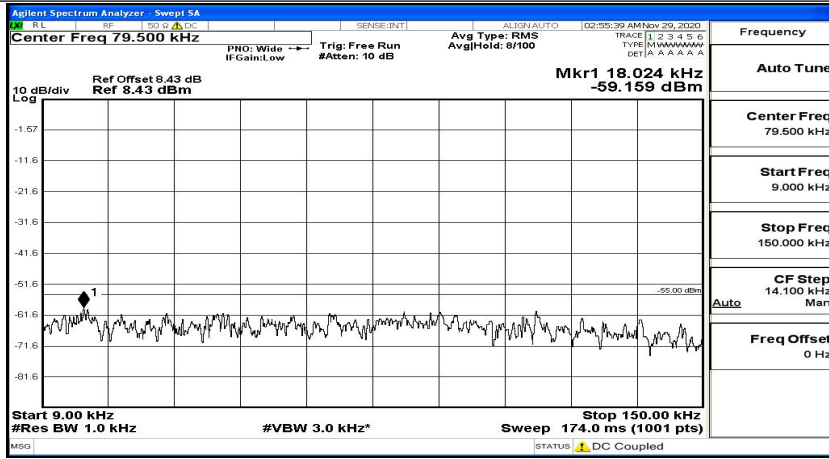

(Channel Bandwidth:20 MHz)_MCH_16QAM_1RB#0

(Channel Bandwidth:20 MHz)_MCH_16QAM_1RB#49

(Channel Bandwidth:20 MHz)_MCH_16QAM_1RB#99

(Channel Bandwidth:20 MHz)_HCH_16QAM_1RB#0

(Channel Bandwidth:20 MHz)_HCH_16QAM_1RB#49

(Channel Bandwidth:20 MHz)_HCH_16QAM_1RB#99