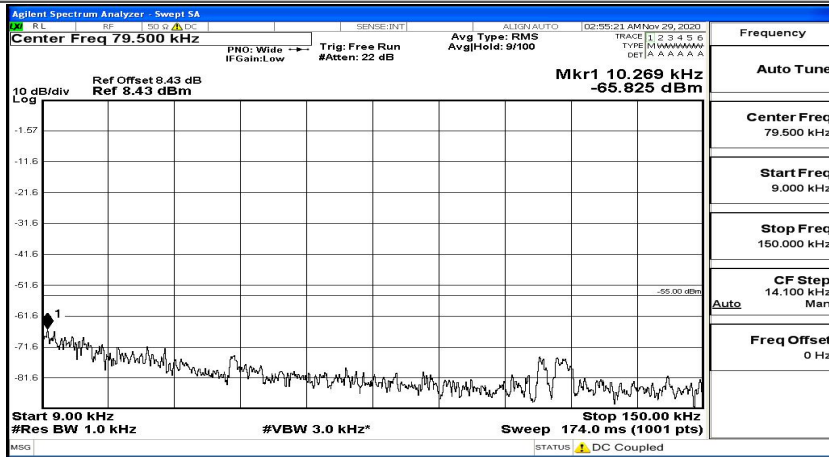

(Channel Bandwidth:20 MHz)_MCH_16QAM_1RB#0

(Channel Bandwidth:20 MHz)_MCH_16QAM_1RB#49

(Channel Bandwidth:20 MHz)_MCH_16QAM_1RB#99

(Channel Bandwidth:20 MHz)_HCH_16QAM_1RB#0

(Channel Bandwidth:20 MHz)_HCH_16QAM_1RB#49

(Channel Bandwidth:20 MHz)_HCH_16QAM_1RB#99