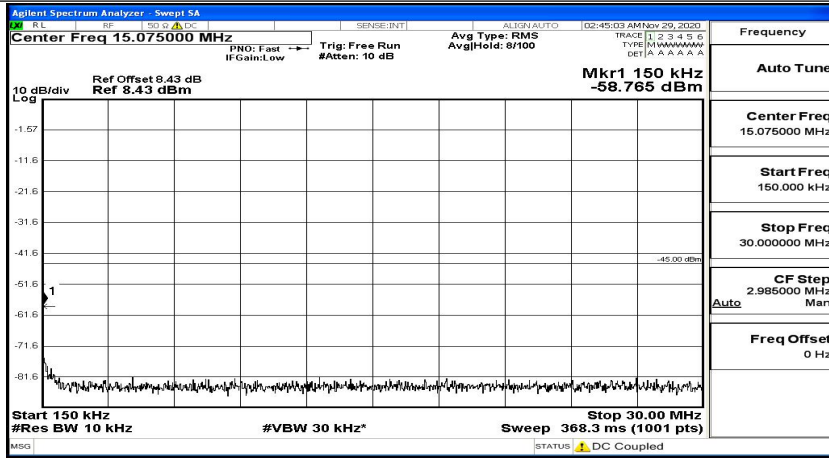

(Channel Bandwidth:20 MHz)_MCH_16QAM_1RB#0

(Channel Bandwidth:20 MHz)_MCH_16QAM_1RB#49

(Channel Bandwidth:20 MHz)_MCH_16QAM_1RB#99

(Channel Bandwidth:20 MHz)_HCH_16QAM_1RB#0

(Channel Bandwidth:20 MHz)_HCH_16QAM_1RB#49

(Channel Bandwidth:20 MHz)_HCH_16QAM_1RB#99