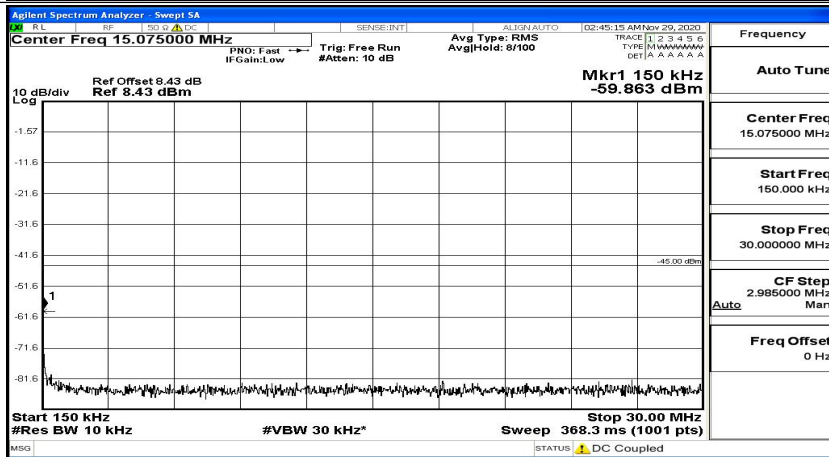

(Channel Bandwidth:20 MHz)_MCH_16QAM_1RB#0

(Channel Bandwidth:20 MHz)_MCH_16QAM_1RB#49

(Channel Bandwidth:20 MHz)_MCH_16QAM_1RB#99

(Channel Bandwidth:20 MHz)_HCH_16QAM_1RB#0

(Channel Bandwidth:20 MHz)_HCH_16QAM_1RB#49

(Channel Bandwidth:20 MHz)_HCH_16QAM_1RB#99