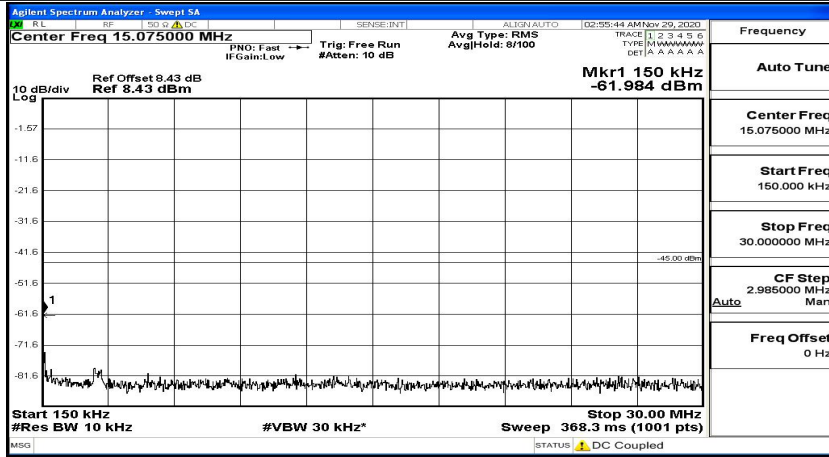

(Channel Bandwidth:20 MHz)_MCH_16QAM_1RB#0

(Channel Bandwidth:20 MHz)_MCH_16QAM_1RB#49

(Channel Bandwidth:20 MHz)_MCH_16QAM_1RB#99

(Channel Bandwidth:20 MHz)_HCH_16QAM_1RB#0

(Channel Bandwidth:20 MHz)_HCH_16QAM_1RB#49

(Channel Bandwidth:20 MHz)_HCH_16QAM_1RB#99