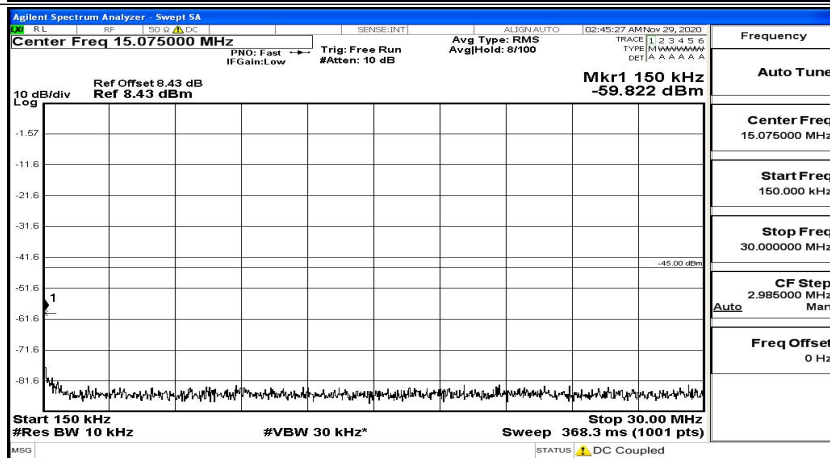

(Channel Bandwidth:20 MHz)_MCH_16QAM_1RB#0

(Channel Bandwidth:20 MHz)_MCH_16QAM_1RB#49

(Channel Bandwidth:20 MHz)_MCH_16QAM_1RB#99

(Channel Bandwidth:20 MHz)_HCH_16QAM_1RB#0

(Channel Bandwidth:20 MHz)_HCH_16QAM_1RB#49

(Channel Bandwidth:20 MHz)_HCH_16QAM_1RB#99