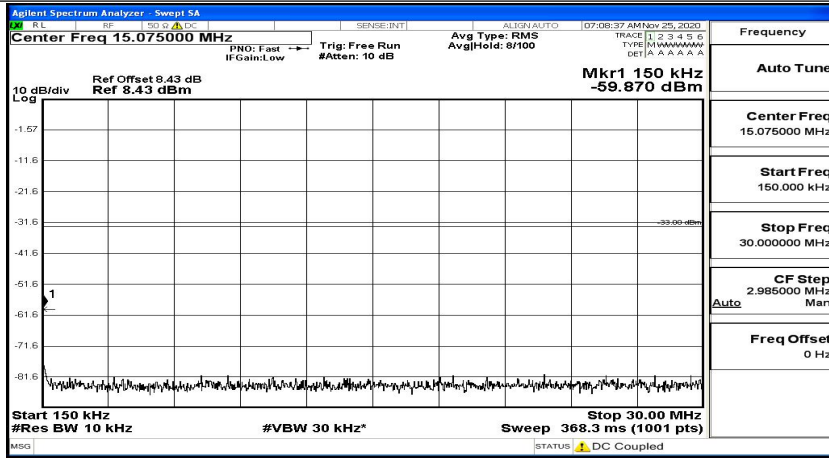

(Channel Bandwidth: 3 MHz)_LCH_16QAM_1RB#14

(Channel Bandwidth: 3 MHz)_MCH_16QAM_1RB#0

(Channel Bandwidth: 3 MHz)_MCH_16QAM_1RB#7

(Channel Bandwidth: 3 MHz)_MCH_16QAM_1RB#14

(Channel Bandwidth: 3 MHz)_HCH_16QAM_1RB#0

(Channel Bandwidth: 3 MHz)_HCH_16QAM_1RB#7

(Channel Bandwidth: 3 MHz)_HCH_16QAM_1RB#14

Channel Bandwidth: 5 MHz

(Channel Bandwidth: 5 MHz)_LCH_QPSK_1RB#0

(Channel Bandwidth: 5 MHz)_LCH_QPSK_1RB#12

(Channel Bandwidth: 5 MHz)_LCH_QPSK_1RB#24