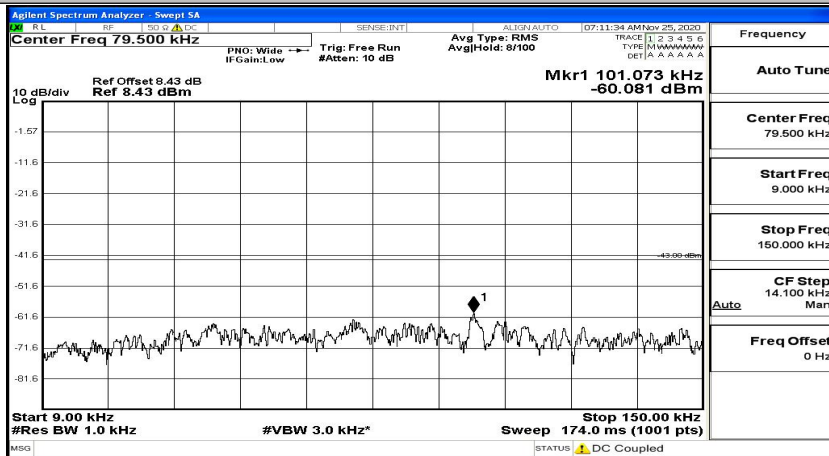

(Channel Bandwidth: 5 MHz)_MCH_QPSK_1RB#0