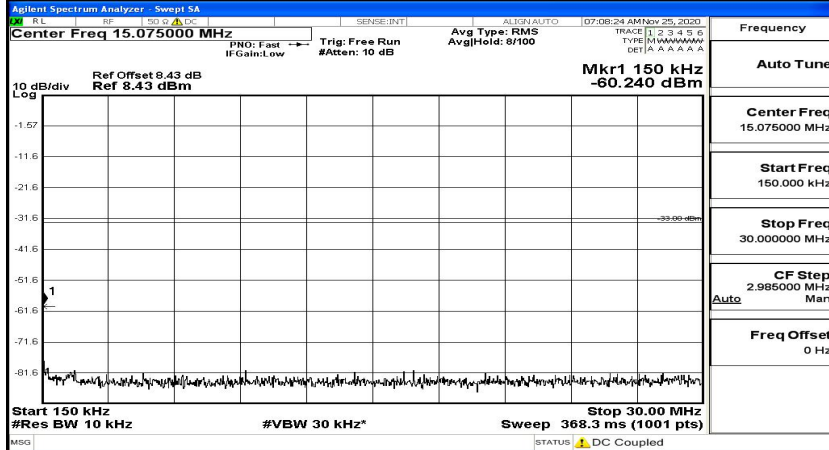

(Channel Bandwidth: 3 MHz)_LCH_16QAM_1RB#14

(Channel Bandwidth: 3 MHz)_MCH_16QAM_1RB#0

(Channel Bandwidth: 3 MHz)_MCH_16QAM_1RB#7

(Channel Bandwidth: 3 MHz)_MCH_16QAM_1RB#14

(Channel Bandwidth: 3 MHz)_HCH_16QAM_1RB#0

(Channel Bandwidth: 3 MHz)_HCH_16QAM_1RB#7

(Channel Bandwidth: 3 MHz)_HCH_16QAM_1RB#14

Channel Bandwidth: 5 MHz

(Channel Bandwidth: 5 MHz)_LCH_QPSK_1RB#0

(Channel Bandwidth: 5 MHz)_LCH_QPSK_1RB#12

(Channel Bandwidth: 5 MHz)_LCH_QPSK_1RB#24