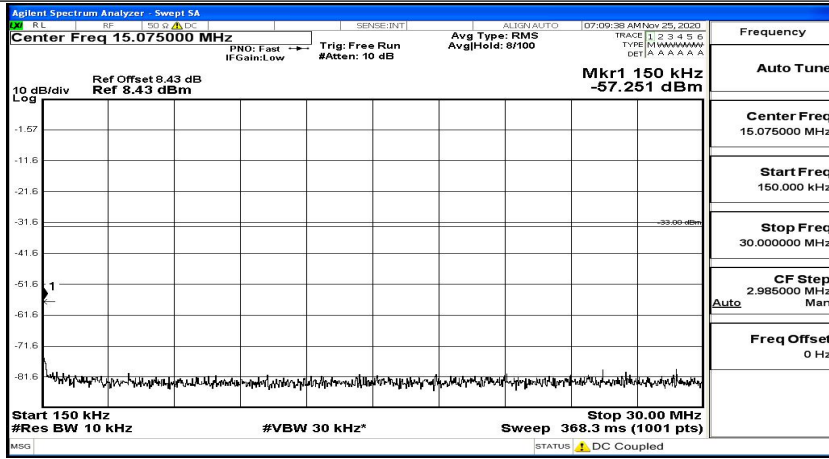

(Channel Bandwidth: 3 MHz)_LCH_16QAM_1RB#14

(Channel Bandwidth: 3 MHz)_MCH_16QAM_1RB#0

(Channel Bandwidth: 3 MHz)_MCH_16QAM_1RB#7

(Channel Bandwidth: 3 MHz)_MCH_16QAM_1RB#14

(Channel Bandwidth: 3 MHz)_HCH_16QAM_1RB#0

(Channel Bandwidth: 3 MHz)_HCH_16QAM_1RB#7

(Channel Bandwidth: 3 MHz)_HCH_16QAM_1RB#14

Channel Bandwidth: 5 MHz

(Channel Bandwidth: 5 MHz)_LCH_QPSK_1RB#0

(Channel Bandwidth: 5 MHz)_LCH_QPSK_1RB#12

(Channel Bandwidth: 5 MHz)_LCH_QPSK_1RB#24