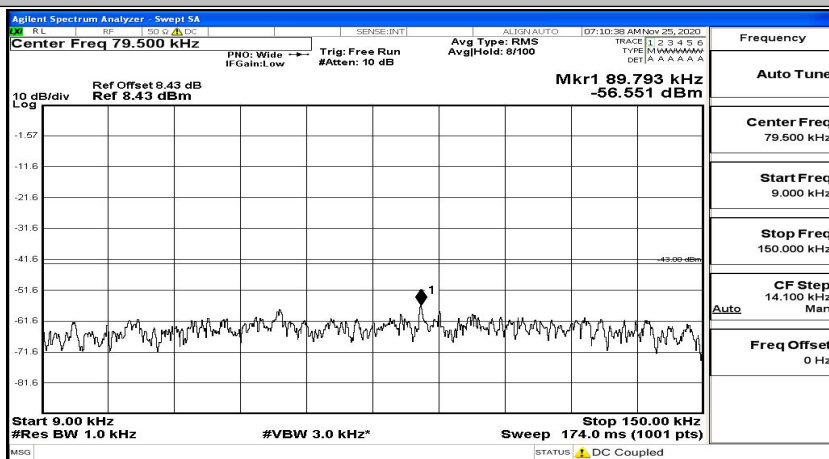

(Channel Bandwidth: 3 MHz)_HCH_16QAM_1RB#7

(Channel Bandwidth: 3 MHz)_HCH_16QAM_1RB#14

Channel Bandwidth: 5 MHz

(Channel Bandwidth: 5 MHz)_LCH_QPSK_1RB#0

(Channel Bandwidth: 5 MHz)_LCH_QPSK_1RB#12

(Channel Bandwidth: 5 MHz)_LCH_QPSK_1RB#24