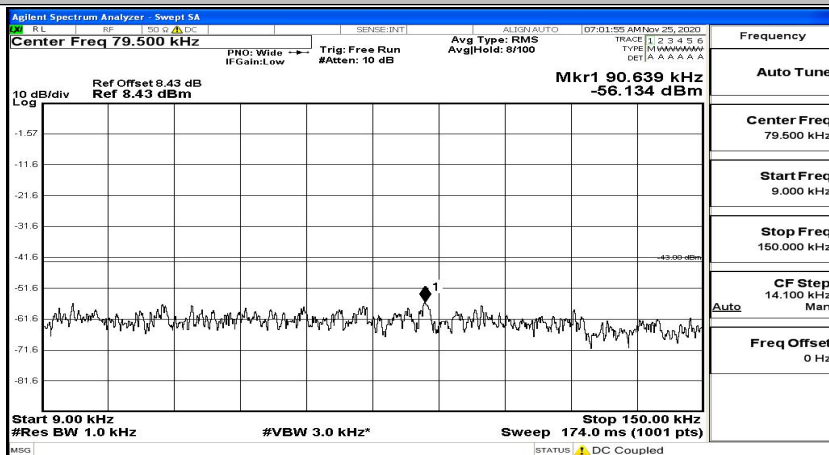

(Channel Bandwidth: 3 MHz)_LCH_16QAM_1RB#14

(Channel Bandwidth: 3 MHz)_MCH_16QAM_1RB#0

(Channel Bandwidth: 3 MHz)_MCH_16QAM_1RB#7

(Channel Bandwidth: 3 MHz)_MCH_16QAM_1RB#14

(Channel Bandwidth: 3 MHz)_HCH_16QAM_1RB#0

(Channel Bandwidth: 3 MHz)_HCH_16QAM_1RB#7

(Channel Bandwidth: 3 MHz)_HCH_16QAM_1RB#14

Channel Bandwidth: 5 MHz

(Channel Bandwidth: 5 MHz)_LCH_QPSK_1RB#0

(Channel Bandwidth: 5 MHz)_LCH_QPSK_1RB#12

(Channel Bandwidth: 5 MHz)_LCH_QPSK_1RB#24