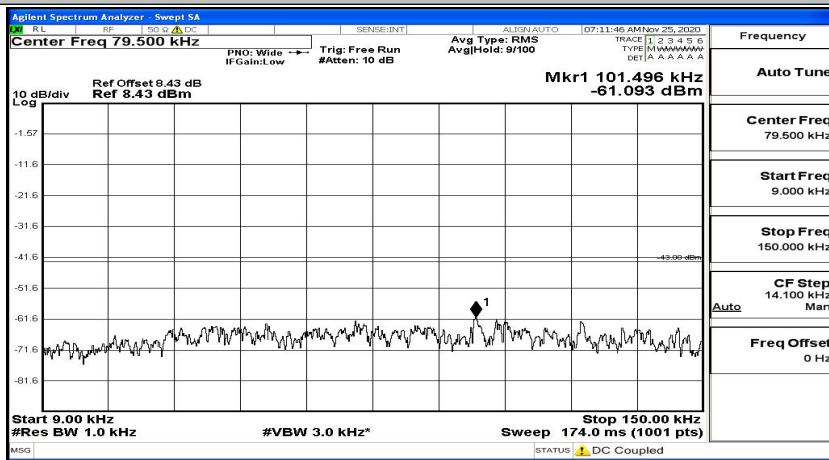

(Channel Bandwidth: 5 MHz)_MCH_QPSK_1RB#12