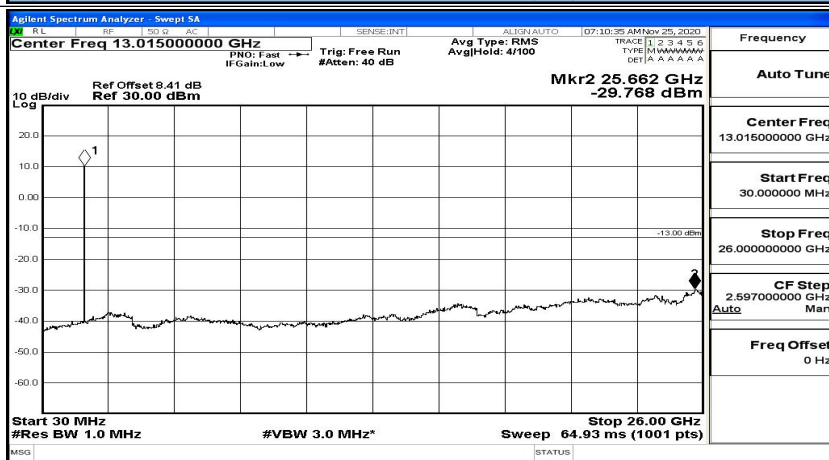

(Channel Bandwidth: 3 MHz)_HCH_16QAM_1RB#7

(Channel Bandwidth: 3 MHz)_HCH_16QAM_1RB#14

Channel Bandwidth: 5 MHz

(Channel Bandwidth: 5 MHz)_LCH_QPSK_1RB#0

(Channel Bandwidth: 5 MHz)_LCH_QPSK_1RB#12

(Channel Bandwidth: 5 MHz)_LCH_QPSK_1RB#24