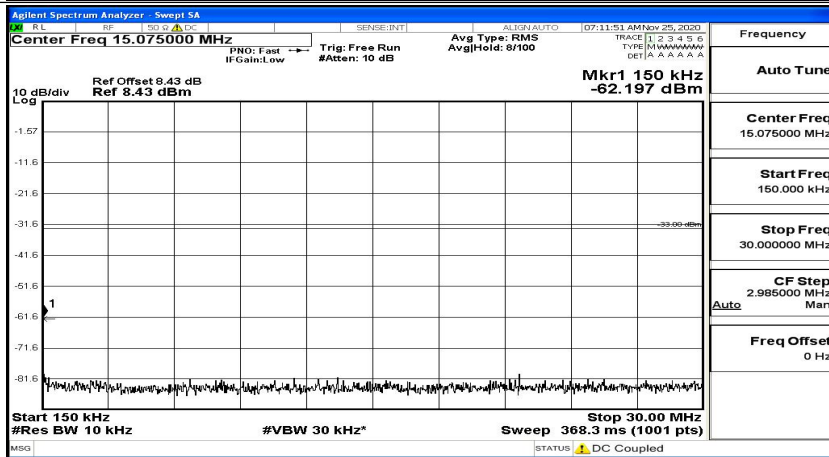

(Channel Bandwidth: 5 MHz)_MCH_QPSK_1RB#12