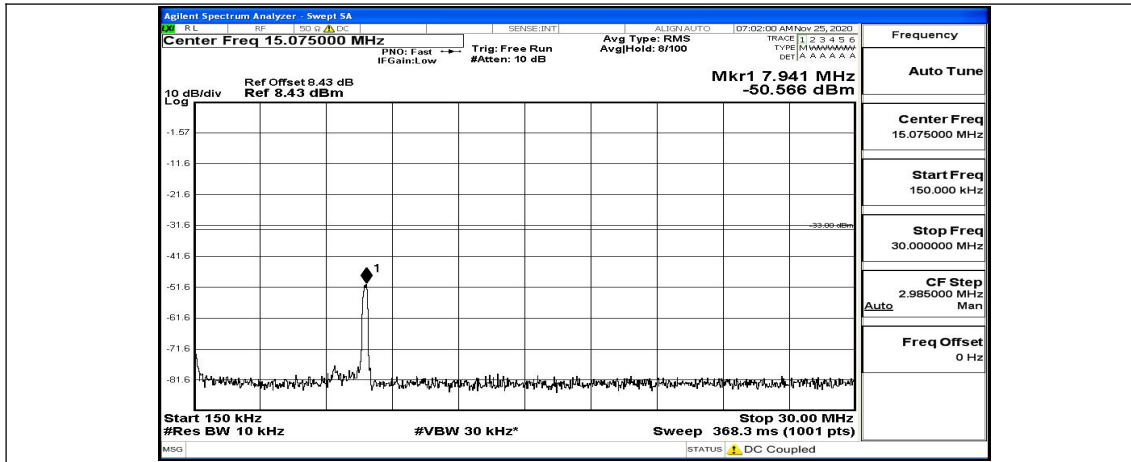

(Channel Bandwidth: 3 MHz)_LCH_16QAM_1RB#14

(Channel Bandwidth: 3 MHz)_MCH_16QAM_1RB#0

(Channel Bandwidth: 3 MHz)_MCH_16QAM_1RB#7

(Channel Bandwidth: 3 MHz)_MCH_16QAM_1RB#14

(Channel Bandwidth: 3 MHz)_HCH_16QAM_1RB#0

(Channel Bandwidth: 3 MHz)_HCH_16QAM_1RB#7

(Channel Bandwidth: 3 MHz)_HCH_16QAM_1RB#14

Channel Bandwidth: 5 MHz

(Channel Bandwidth: 5 MHz)_LCH_QPSK_1RB#0

(Channel Bandwidth: 5 MHz)_LCH_QPSK_1RB#12

(Channel Bandwidth: 5 MHz)_LCH_QPSK_1RB#24