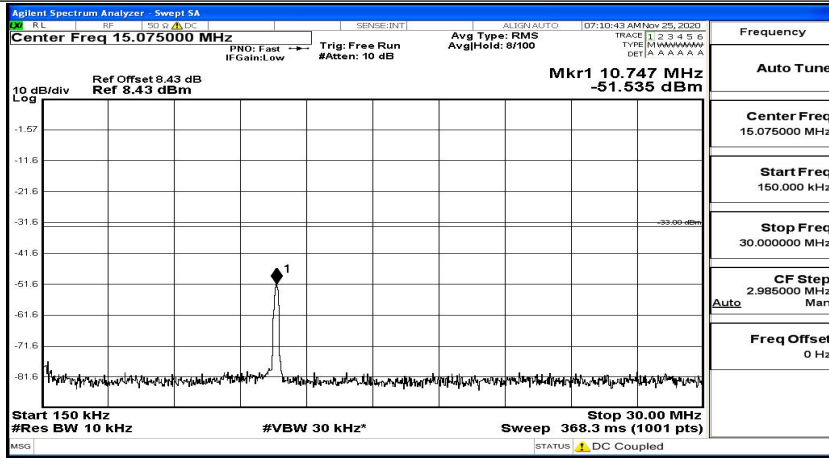

(Channel Bandwidth: 3 MHz)_HCH_16QAM_1RB#7

(Channel Bandwidth: 3 MHz)_HCH_16QAM_1RB#14

Channel Bandwidth: 5 MHz

(Channel Bandwidth: 5 MHz)_LCH_QPSK_1RB#0

(Channel Bandwidth: 5 MHz)_LCH_QPSK_1RB#12

(Channel Bandwidth: 5 MHz)_LCH_QPSK_1RB#24