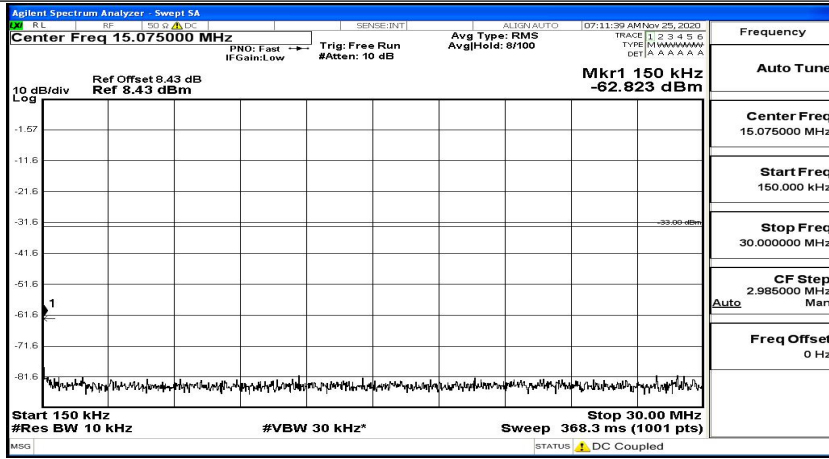

(Channel Bandwidth: 5 MHz)_MCH_QPSK_1RB#12