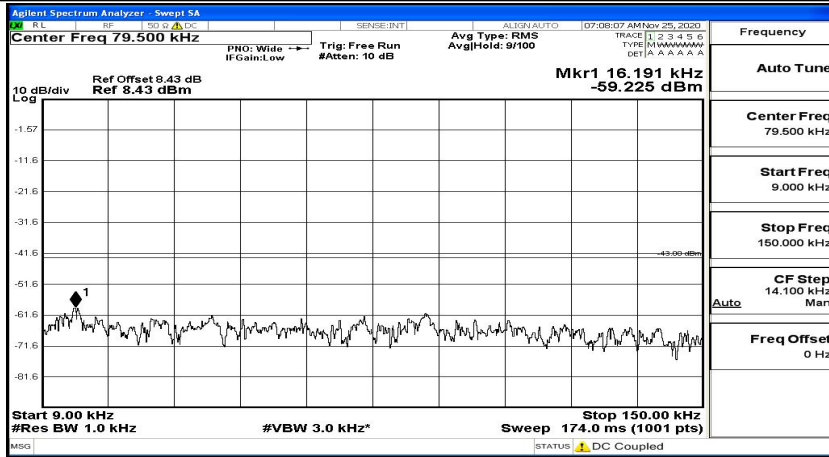

(Channel Bandwidth: 3 MHz)_LCH_16QAM_1RB#14

(Channel Bandwidth: 3 MHz)_MCH_16QAM_1RB#0

(Channel Bandwidth: 3 MHz)_MCH_16QAM_1RB#7

(Channel Bandwidth: 3 MHz)_MCH_16QAM_1RB#14

(Channel Bandwidth: 3 MHz)_HCH_16QAM_1RB#0

(Channel Bandwidth: 3 MHz)_HCH_16QAM_1RB#7

(Channel Bandwidth: 3 MHz)_HCH_16QAM_1RB#14

Channel Bandwidth: 5 MHz

(Channel Bandwidth: 5 MHz)_LCH_QPSK_1RB#0

(Channel Bandwidth: 5 MHz)_LCH_QPSK_1RB#12

(Channel Bandwidth: 5 MHz)_LCH_QPSK_1RB#24