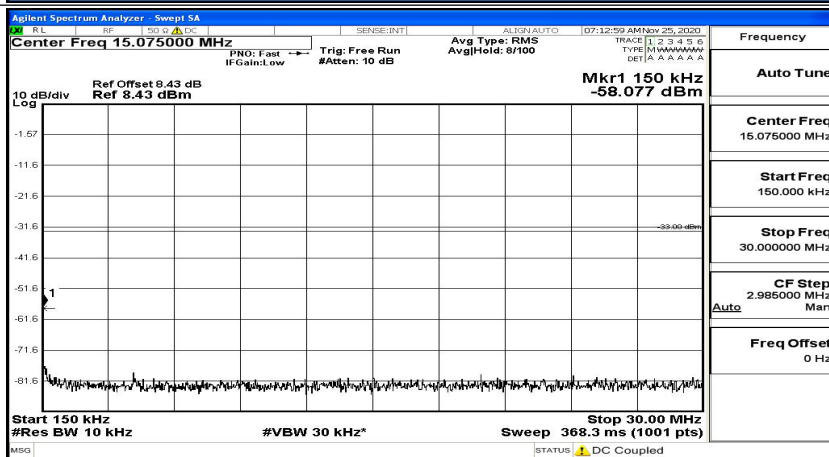

(Channel Bandwidth: 5 MHz)_MCH_QPSK_1RB#0

(Channel Bandwidth: 5 MHz)_MCH_QPSK_1RB#12

(Channel Bandwidth: 5 MHz)_MCH_QPSK_1RB#24

(Channel Bandwidth: 5 MHz)_HCH_QPSK_1RB#0

(Channel Bandwidth: 5 MHz)_HCH_QPSK_1RB#12