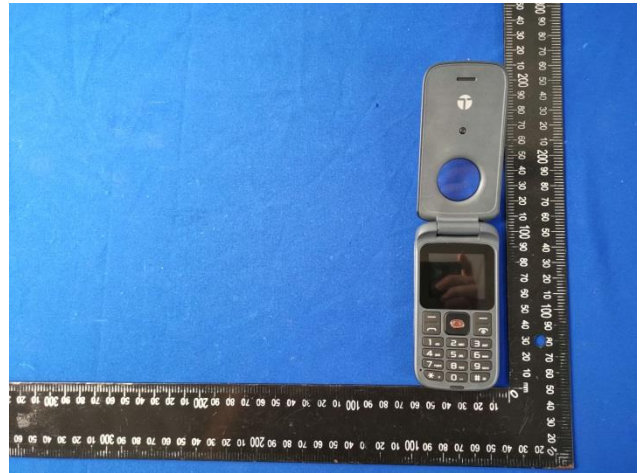

# EUT Photos (Model: Flip 3G)

## Body

Front side (10mm)

Back side(10mm)