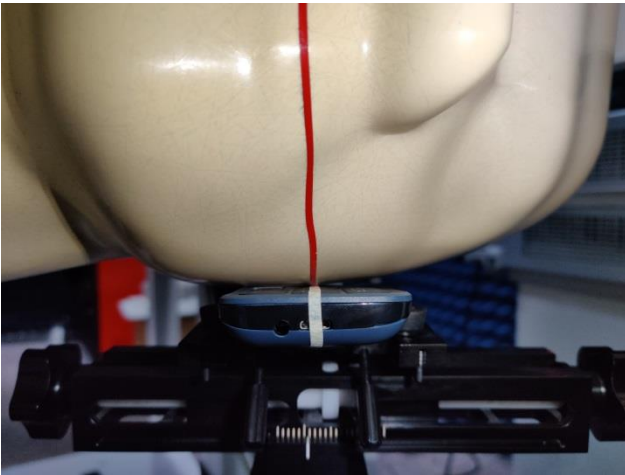

# SAR Test Setup Photos

## Head

Right Cheek

Right Tilted

Left Cheek

Left Tilted

## Body

Front side (10mm)

Back side(10mm)