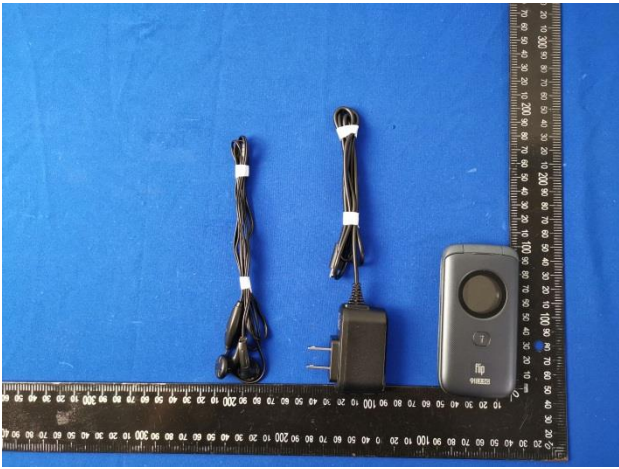

# EUT Photos (Model: Flip 3G)

## Body

Front side (10mm)

Back side(10mm)