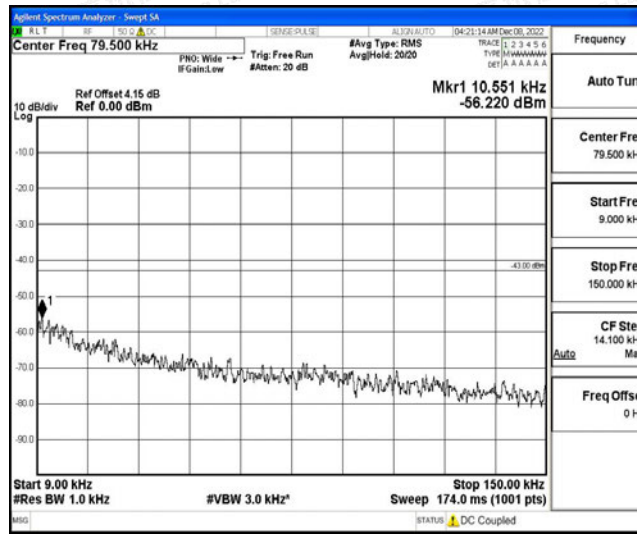

Band12-5MHz-16QAM-23035-1RB#0-Range3:30~1000MHz

Band12-5MHz-16QAM-23035-1RB#0-Range4:1000~10000MHz

Band12-5MHz-16QAM-23095-1RB#0-Range1:0.009~0.15MHz

Band12-5MHz-16QAM-23095-1RB#0-Range2:0.15~30MHz

Band12-5MHz-16QAM-23095-1RB#0-Range3:30~1000MHz