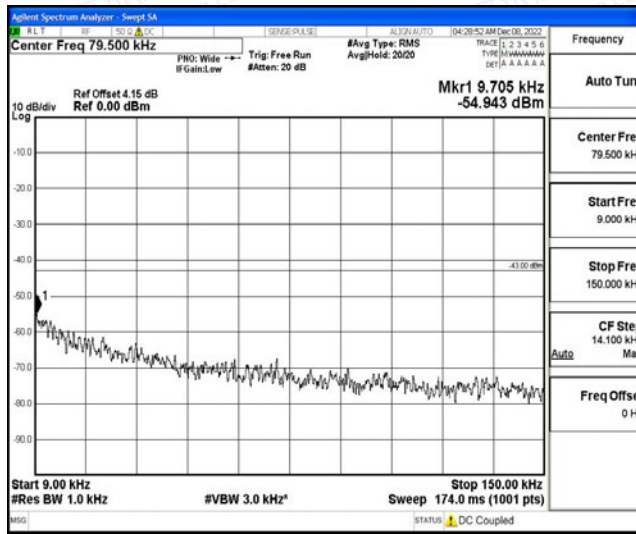

Band12-10MHz-16QAM-23095-1RB#0-Range1:0.009~0.15MHz