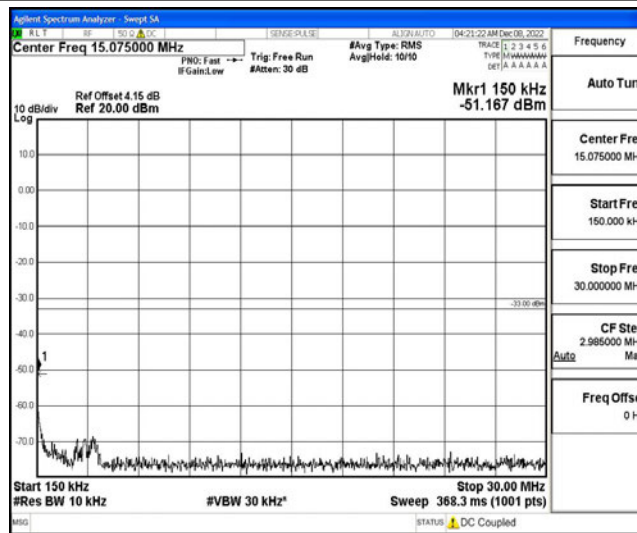

Band12-5MHz-16QAM-23035-1RB#0-Range3:30~1000MHz

Band12-5MHz-16QAM-23035-1RB#0-Range4:1000~10000MHz

Band12-5MHz-16QAM-23095-1RB#0-Range1:0.009~0.15MHz

Band12-5MHz-16QAM-23095-1RB#0-Range2:0.15~30MHz

Band12-5MHz-16QAM-23095-1RB#0-Range3:30~1000MHz