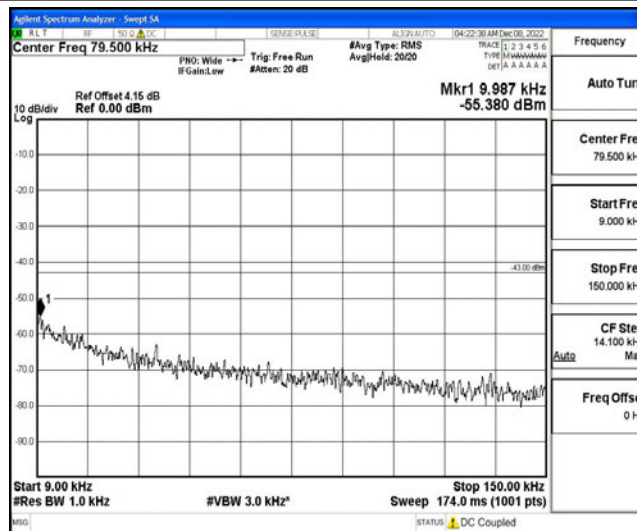

Band12-5MHz-16QAM-23155-1RB#0-Range1:0.009~0.15MHz