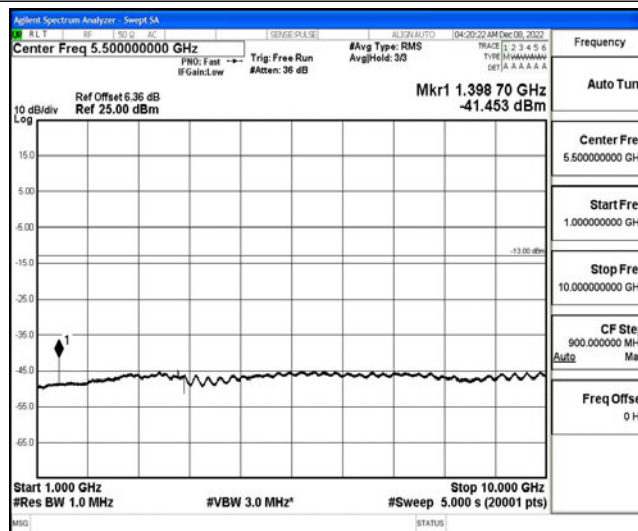

Band12-5MHz-16QAM-23035-1RB#0-Range4:1000~10000MHz