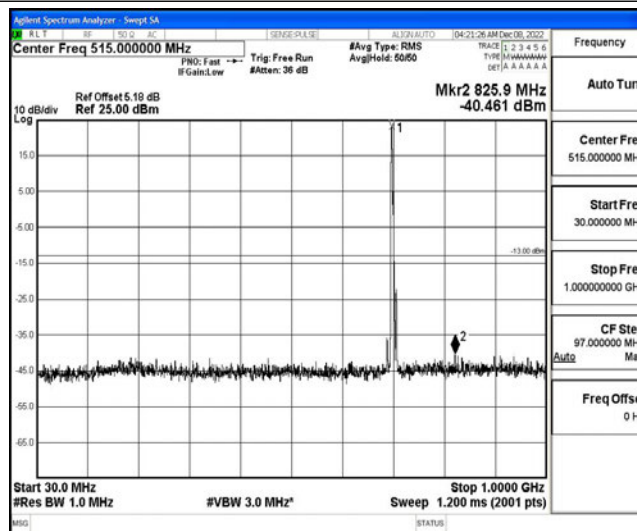

Band12-5MHz-16QAM-23035-1RB#0-Range3:30~1000MHz

Band12-5MHz-16QAM-23035-1RB#0-Range4:1000~10000MHz

Band12-5MHz-16QAM-23095-1RB#0-Range1:0.009~0.15MHz

Band12-5MHz-16QAM-23095-1RB#0-Range2:0.15~30MHz

Band12-5MHz-16QAM-23095-1RB#0-Range3:30~1000MHz