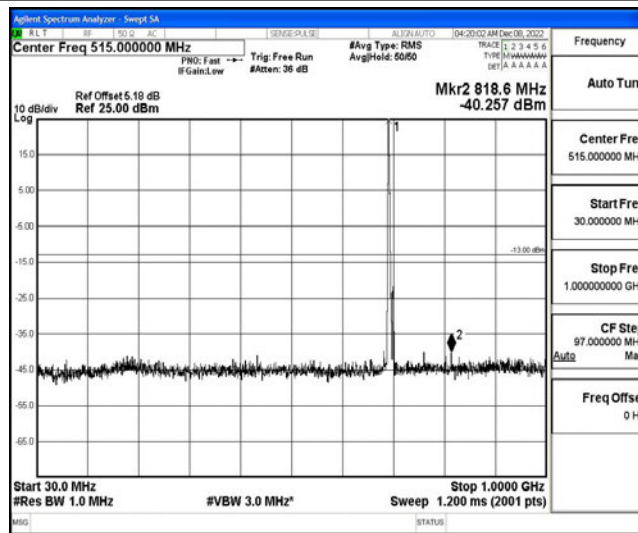

Band12-5MHz-16QAM-23035-1RB#0-Range3:30~1000MHz