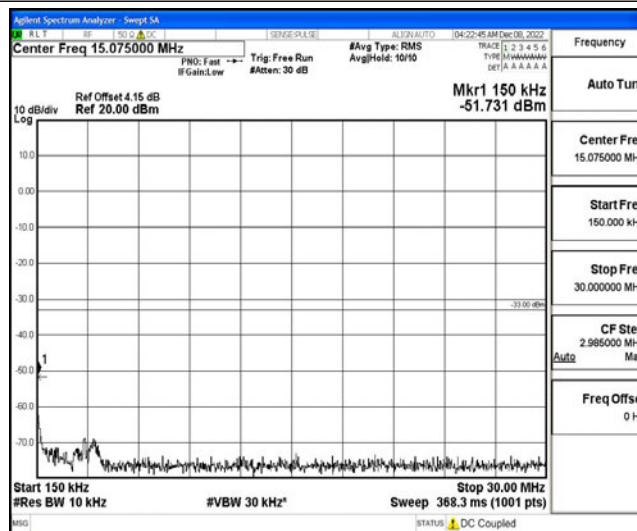

Band12-5MHz-16QAM-23155-1RB#0-Range2:0.15~30MHz