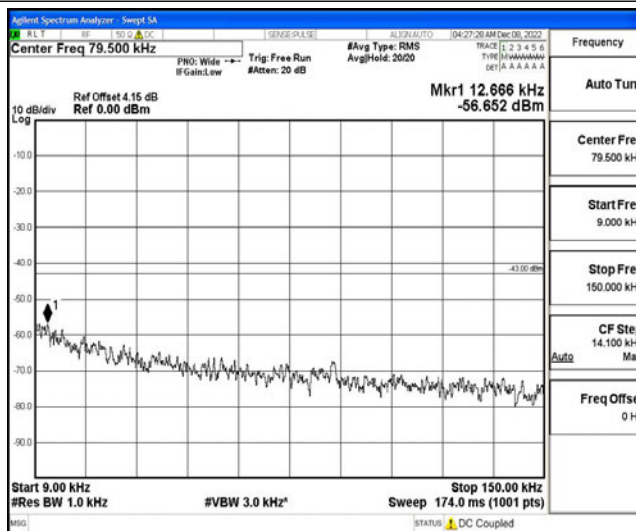

Band12-10MHz-16QAM-23060-1RB#0-Range1:0.009~0.15MHz