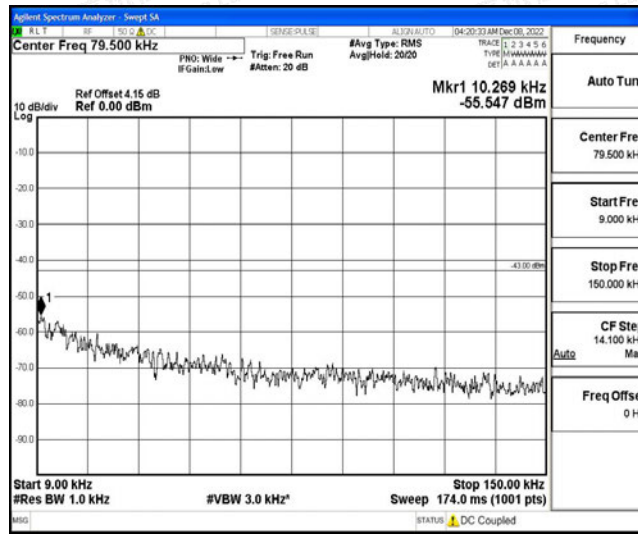

Band12-5MHz-QPSK-23095-1RB#0-Range1:0.009~0.15MHz