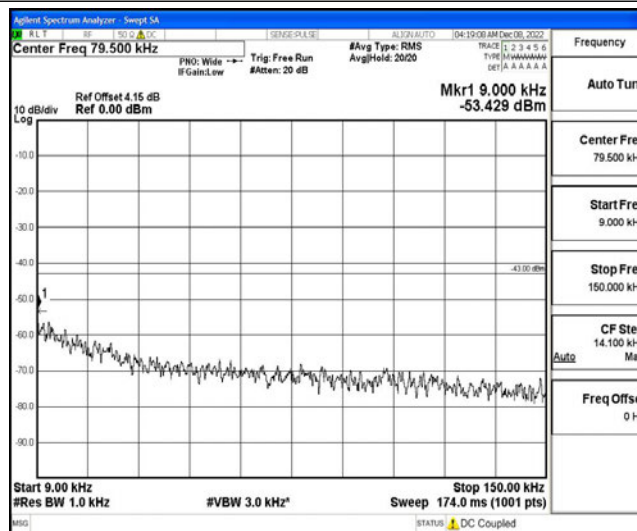

Band12-5MHz-QPSK-23035-1RB#0-Range1:0.009~0.15MHz