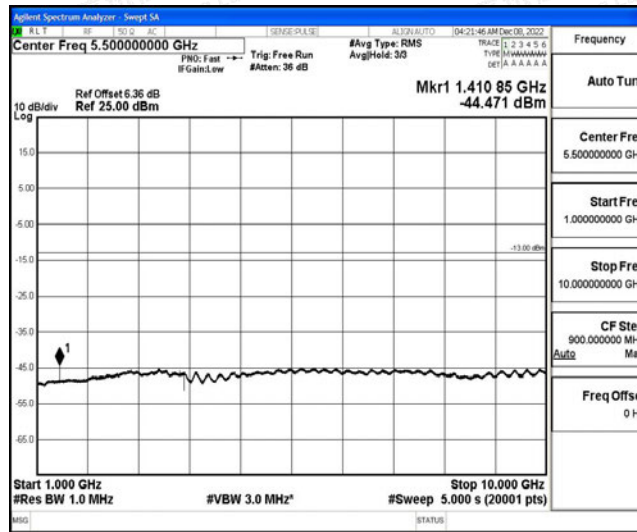

Band12-5MHz-16QAM-23095-1RB#0-Range4:1000~10000MHz