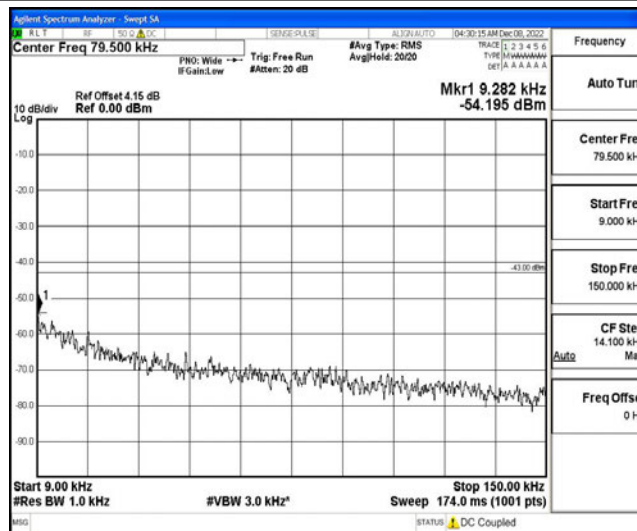

Band12-10MHz-16QAM-23130-1RB#0-Range1:0.009~0.15MHz