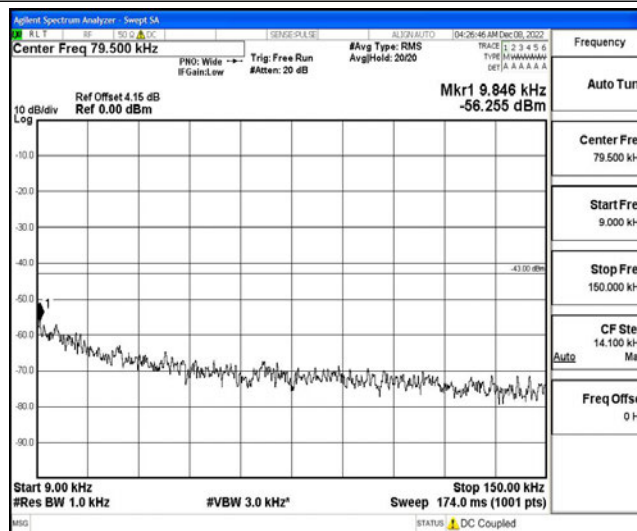

Band12-10MHz-QPSK-23060-1RB#0-Range1:0.009~0.15MHz