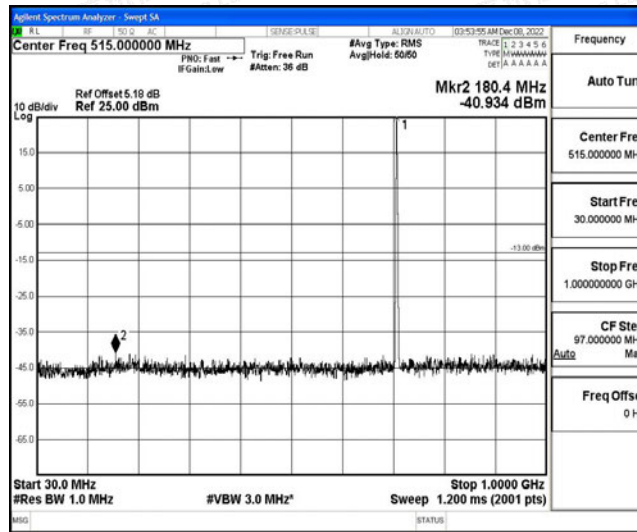

Band12-1.4MHz-16QAM-23173-1RB#0-Range3:30~1000MHz