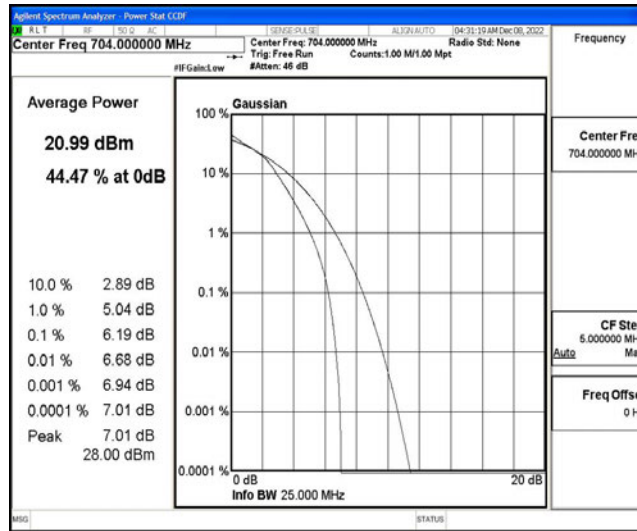

Band12-5MHz-16QAM-23155-25RB#0

Band12-10MHz-QPSK-23060-50RB#0

Band12-10MHz-QPSK-23095-50RB#0

Band12-10MHz-QPSK-23130-50RB#0

Band12-10MHz-16QAM-23060-50RB#0

Band12-10MHz-16QAM-23095-50RB#0

Band12-10MHz-16QAM-23130-50RB#0