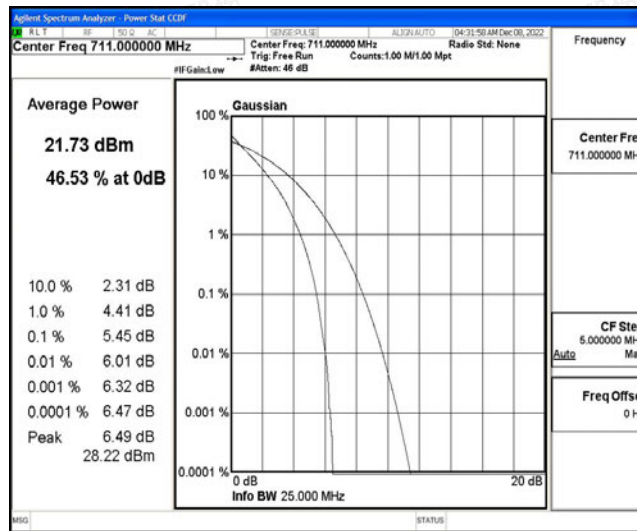

Band12-10MHz-QPSK-23130-50RB#0