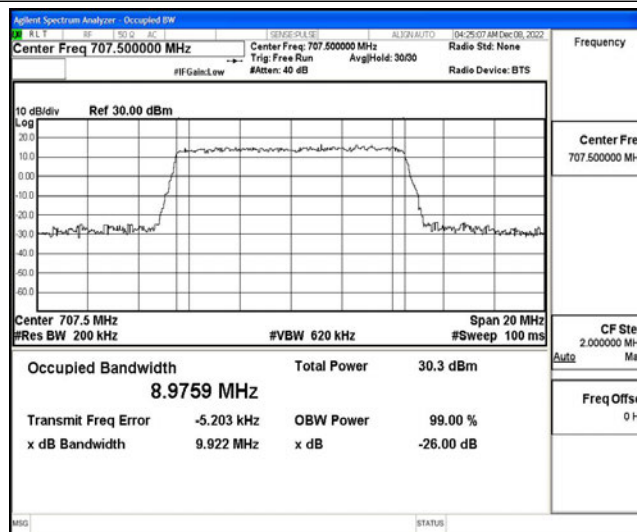

Band12-5MHz-QPSK-23155-25RB#0

Band12-5MHz-16QAM-23035-25RB#0

Band12-5MHz-16QAM-23095-25RB#0

Band12-5MHz-16QAM-23155-25RB#0

Band12-10MHz-QPSK-23060-50RB#0

Band12-10MHz-QPSK-23095-50RB#0

Band12-10MHz-QPSK-23130-50RB#0