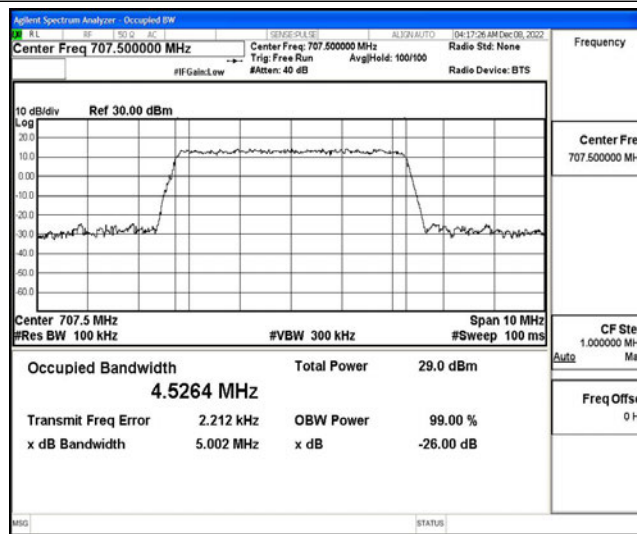

Band12-5MHz-QPSK-23155-25RB#0

Band12-5MHz-16QAM-23035-25RB#0

Band12-5MHz-16QAM-23095-25RB#0

Band12-5MHz-16QAM-23155-25RB#0

Band12-10MHz-QPSK-23060-50RB#0

Band12-10MHz-QPSK-23095-50RB#0

Band12-10MHz-QPSK-23130-50RB#0