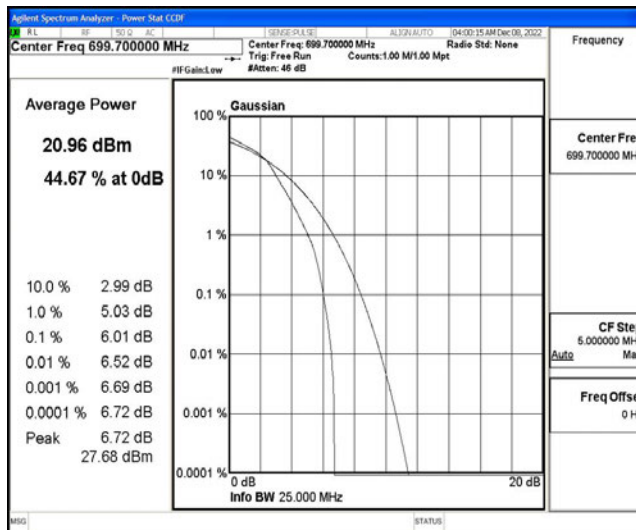

Band12-1.4MHz-16QAM-23017-6RB#0