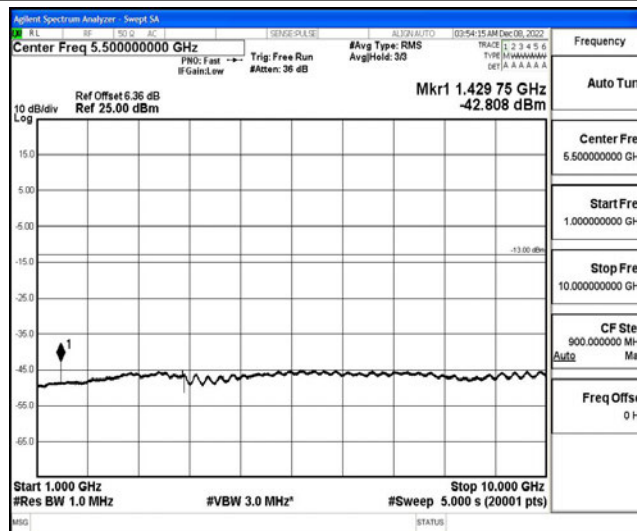

Band12-1.4MHz-16QAM-23173-1RB#0-Range4:1000~10000MHz