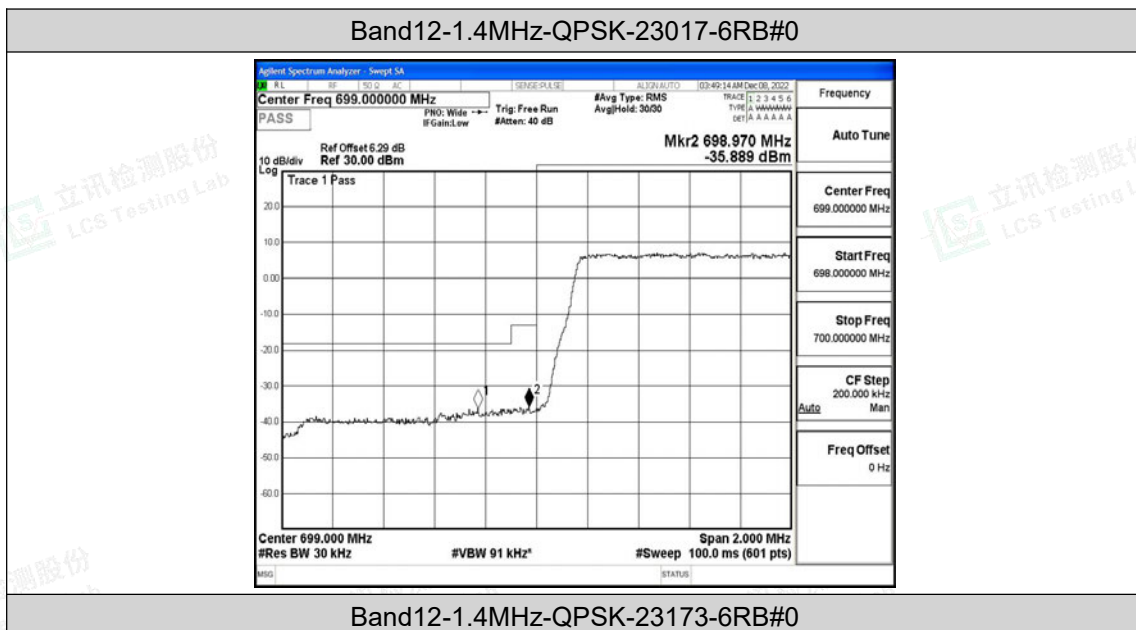

J.4 Band Edge

Test Result

Band	Bandwidth	Modulation	Channel	RB Configuration	Result(dBm)	Verdict
Band12	1.4MHz	QPSK	23017	6RB#0	-36.24,-35.89	PASS
Band12	1.4MHz	QPSK	23173	6RB#0	-38.50,-39.53	PASS
Band12	1.4MHz	16QAM	23017	6RB#0	-35.37,-35.02	PASS
Band12	1.4MHz	16QAM	23173	6RB#0	-35.59,-36.59	PASS
Band12	3MHz	QPSK	23025	15RB#0	-36.88,-22.71	PASS
Band12	3MHz	QPSK	23165	15RB#0	-23.95,-36.95	PASS
Band12	3MHz	16QAM	23025	15RB#0	-35.96,-24.30	PASS
Band12	3MHz	16QAM	23165	15RB#0	-24.73,-38.39	PASS
Band12	5MHz	QPSK	23035	25RB#0	-28.80	PASS
Band12	5MHz	QPSK	23155	25RB#0	-28.82	PASS
Band12	5MHz	16QAM	23035	25RB#0	-28.31	PASS
Band12	5MHz	16QAM	23155	25RB#0	-30.30	PASS
Band12	10MHz	QPSK	23060	50RB#0	-34.77,-30.46	PASS
Band12	10MHz	QPSK	23130	50RB#0	-31.79,-35.70	PASS
Band12	10MHz	16QAM	23060	50RB#0	-35.04,-31.65	PASS
Band12	10MHz	16QAM	23130	50RB#0	-32.19,-36.26	PASS

Test Graphs