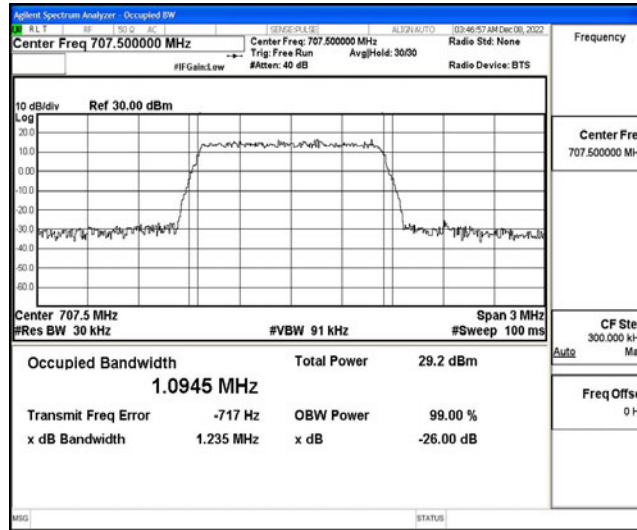

Band12-1.4MHz-QPSK-23095-6RB#0