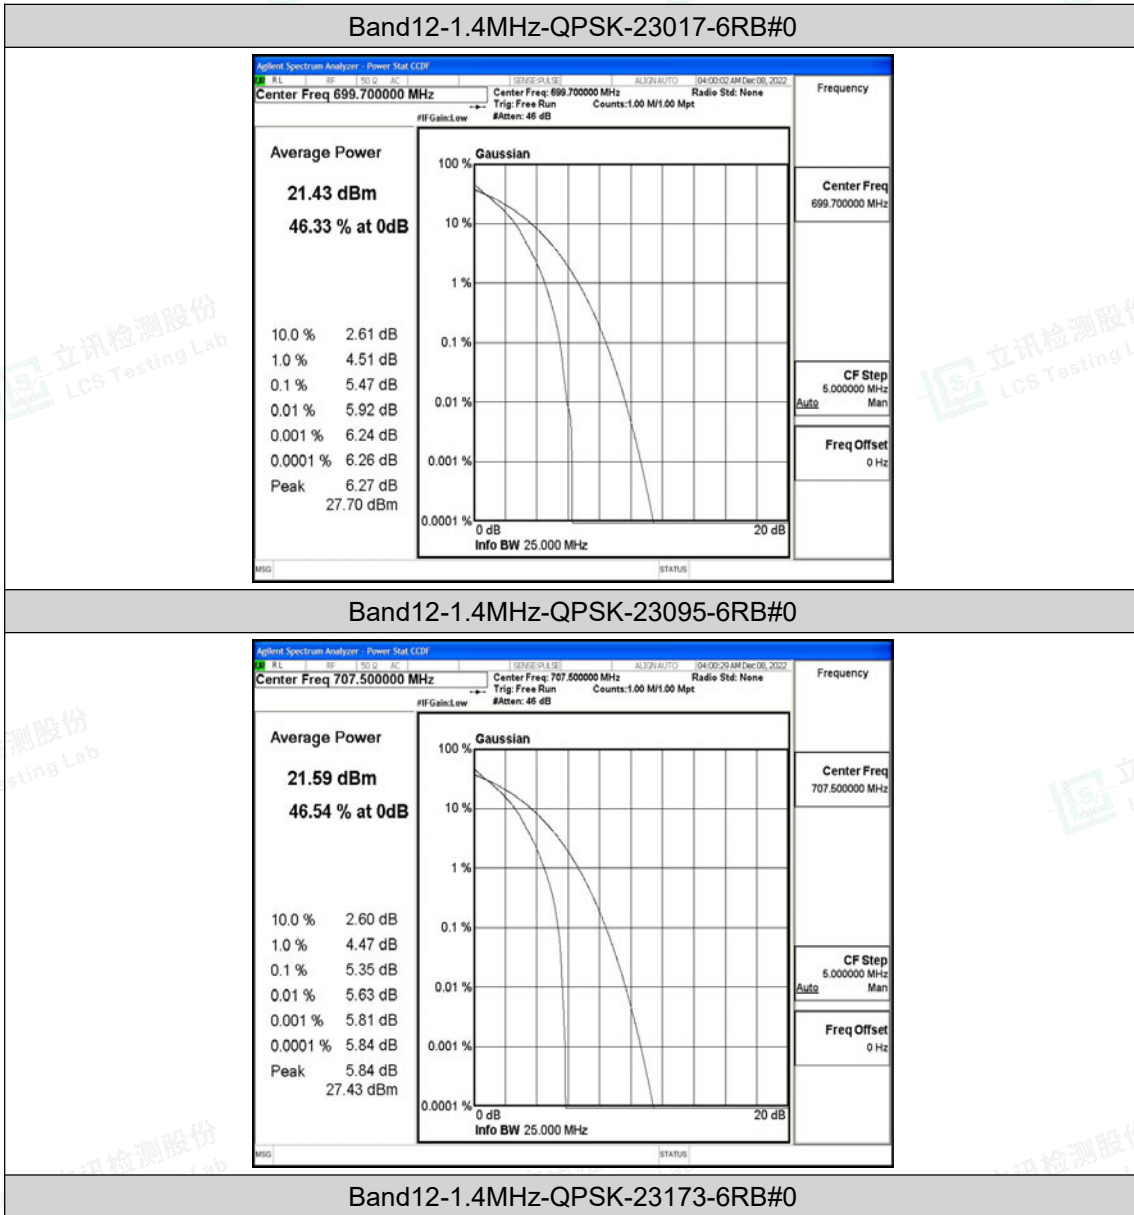

Test Graphs