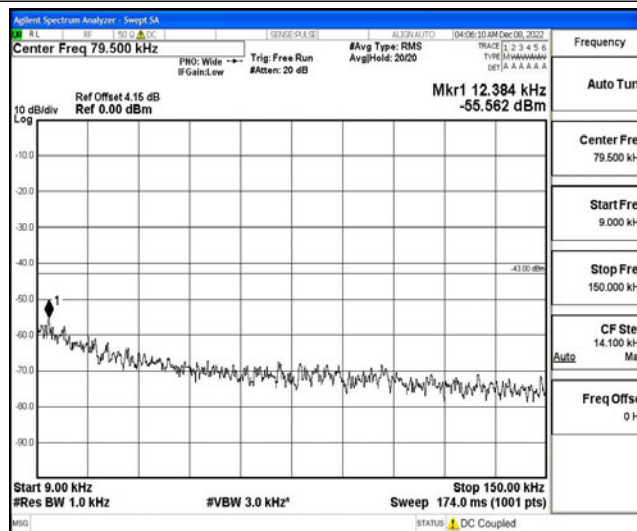

Band12-3MHz-QPSK-23025-1RB#0-Range1:0.009~0.15MHz