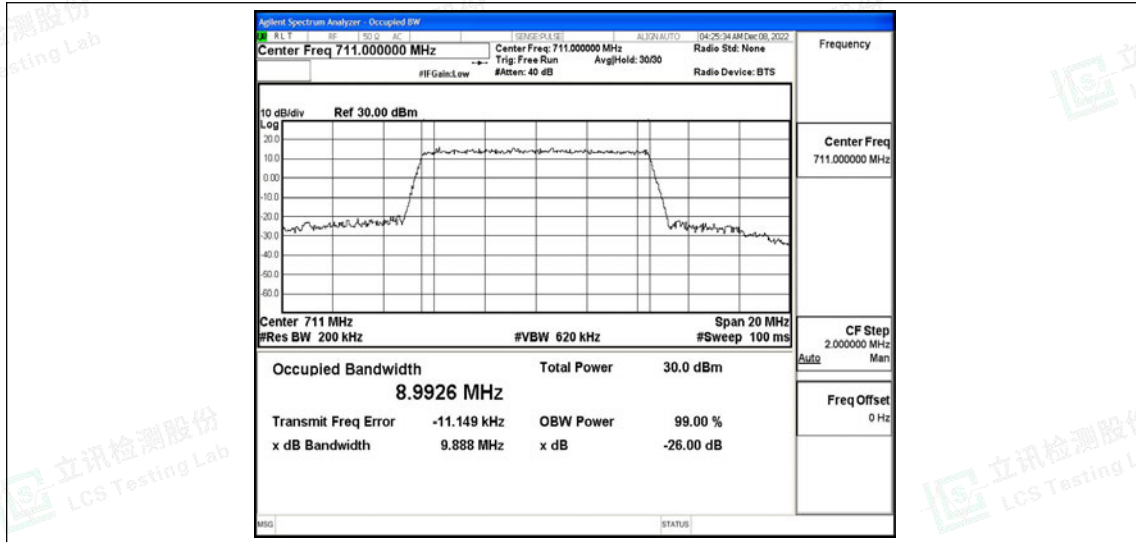

Band12-10MHz-16QAM-23060-50RB#0

Band12-10MHz-16QAM-23095-50RB#0

Band12-10MHz-16QAM-23130-50RB#0

J.4 Band Edge

Test Result

Band	Bandwidth	Modulation	Channel	RB Configuration	Result(dBm)	Verdict
Band12	1.4MHz	QPSK	23017	6RB#0	-36.24,-35.89	PASS
Band12	1.4MHz	QPSK	23173	6RB#0	-38.50,-39.53	PASS
Band12	1.4MHz	16QAM	23017	6RB#0	-35.37,-35.02	PASS
Band12	1.4MHz	16QAM	23173	6RB#0	-35.59,-36.59	PASS
Band12	3MHz	QPSK	23025	15RB#0	-36.88,-22.71	PASS
Band12	3MHz	QPSK	23165	15RB#0	-23.95,-36.95	PASS
Band12	3MHz	16QAM	23025	15RB#0	-35.96,-24.30	PASS
Band12	3MHz	16QAM	23165	15RB#0	-24.73,-38.39	PASS
Band12	5MHz	QPSK	23035	25RB#0	-28.80	PASS
Band12	5MHz	QPSK	23155	25RB#0	-28.82	PASS
Band12	5MHz	16QAM	23035	25RB#0	-28.31	PASS
Band12	5MHz	16QAM	23155	25RB#0	-30.30	PASS
Band12	10MHz	QPSK	23060	50RB#0	-34.77,-30.46	PASS
Band12	10MHz	QPSK	23130	50RB#0	-31.79,-35.70	PASS
Band12	10MHz	16QAM	23060	50RB#0	-35.04,-31.65	PASS
Band12	10MHz	16QAM	23130	50RB#0	-32.19,-36.26	PASS