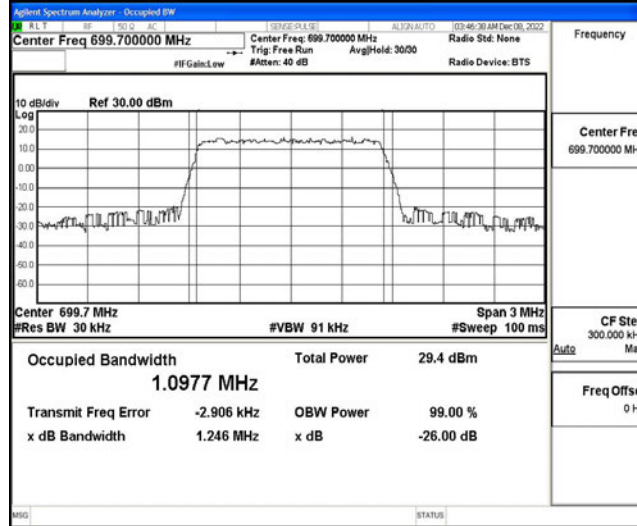

Test Graphs

Band12-1.4MHz-QPSK-23017-6RB#0