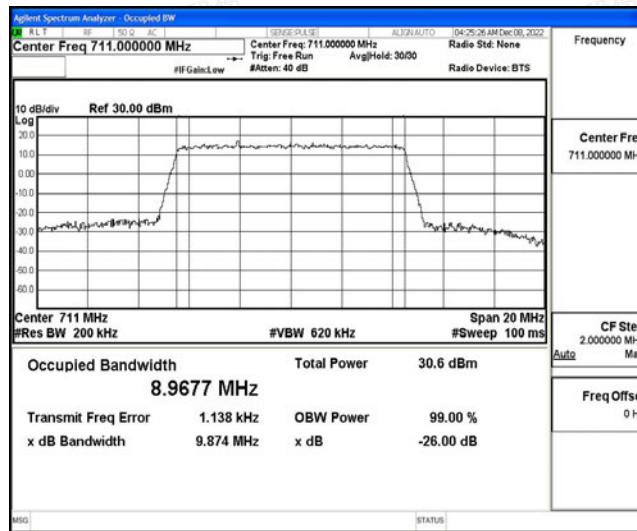

Band12-5MHz-QPSK-23155-25RB#0

Band12-5MHz-16QAM-23035-25RB#0

Band12-5MHz-16QAM-23095-25RB#0

Band12-5MHz-16QAM-23155-25RB#0

Band12-10MHz-QPSK-23060-50RB#0

Band12-10MHz-QPSK-23095-50RB#0

Band12-10MHz-QPSK-23130-50RB#0