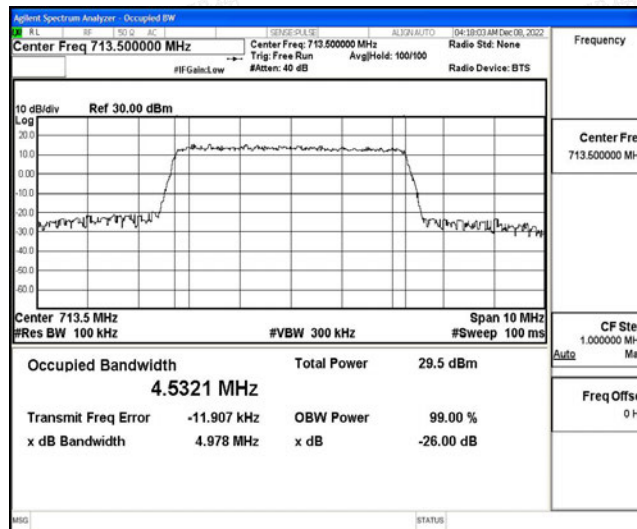

Band12-5MHz-QPSK-23155-25RB#0

Band12-5MHz-16QAM-23035-25RB#0

Band12-5MHz-16QAM-23095-25RB#0

Band12-5MHz-16QAM-23155-25RB#0

Band12-10MHz-QPSK-23060-50RB#0

Band12-10MHz-QPSK-23095-50RB#0

Band12-10MHz-QPSK-23130-50RB#0