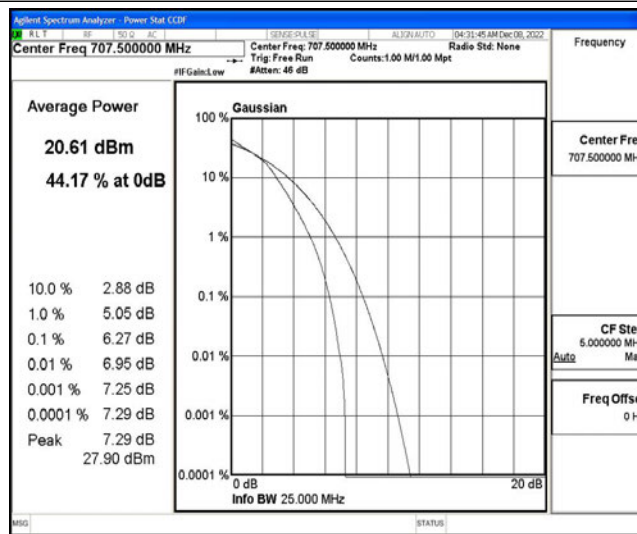

Band12-5MHz-16QAM-23155-25RB#0

Band12-10MHz-QPSK-23060-50RB#0

Band12-10MHz-QPSK-23095-50RB#0

Band12-10MHz-QPSK-23130-50RB#0

Band12-10MHz-16QAM-23060-50RB#0

Band12-10MHz-16QAM-23095-50RB#0

Band12-10MHz-16QAM-23130-50RB#0