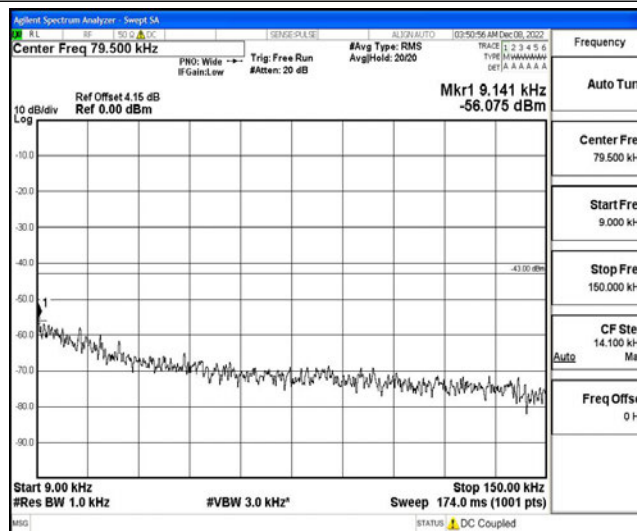

Band12-1.4MHz-16QAM-23017-1RB#0-Range1:0.009~0.15MHz