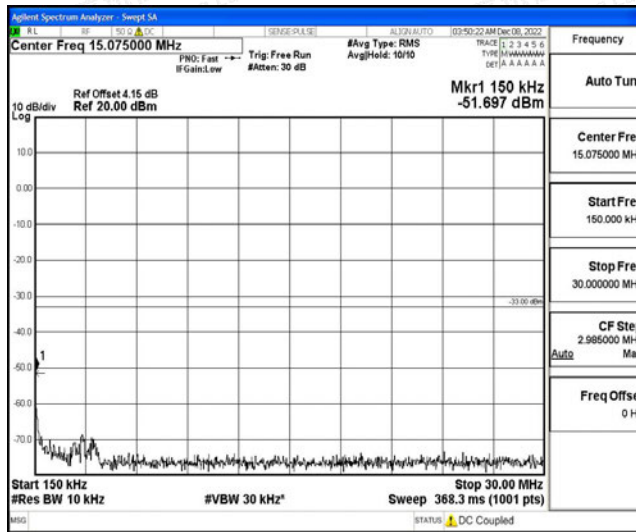

Band12-1.4MHz-QPSK-23017-1RB#0-Range2:0.15~30MHz