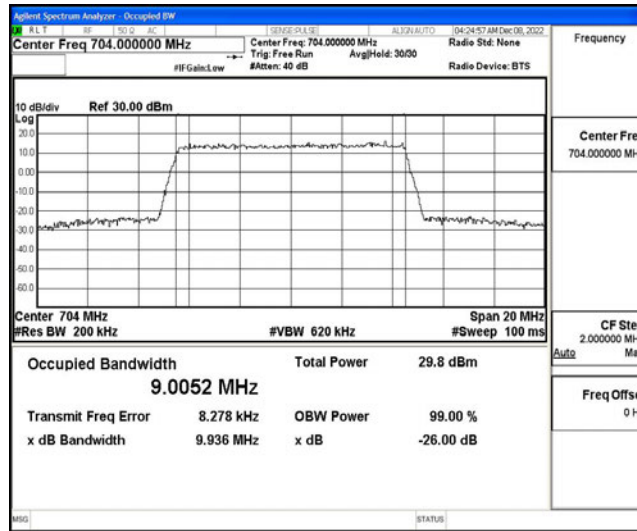

Band12-10MHz-16QAM-23060-50RB#0