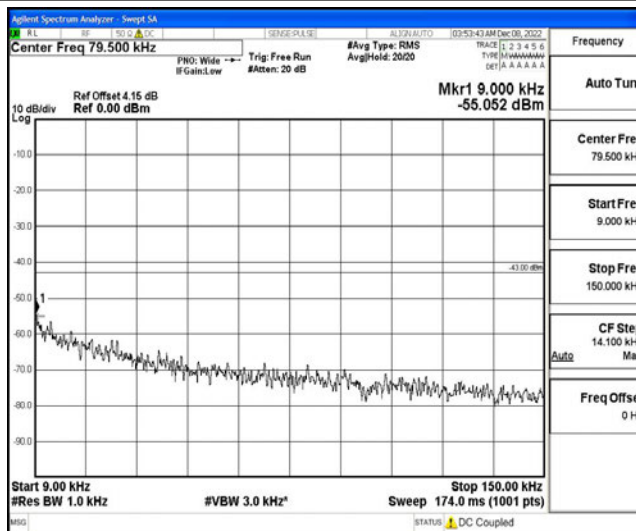

Band12-1.4MHz-16QAM-23095-1RB#0-Range3:30~1000MHz

Band12-1.4MHz-16QAM-23095-1RB#0-Range4:1000~10000MHz

Band12-1.4MHz-16QAM-23173-1RB#0-Range1:0.009~0.15MHz

Band12-1.4MHz-16QAM-23173-1RB#0-Range2:0.15~30MHz