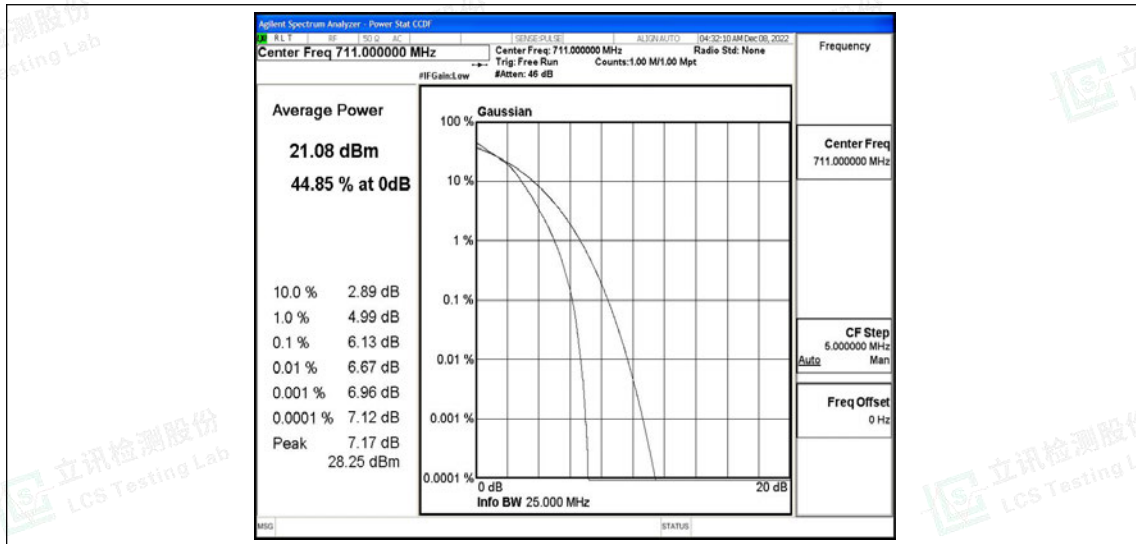

J.3 26dB Bandwidth and Occupied Bandwidth

Test Result

Band	Bandwidth	Modulation	Channel	RB Configuration	Occupied Bandwidth (MHz)	26dB Bandwidth (MHz)	Verdict
Band12	1.4MHz	QPSK	23017	6RB#0	1.0977	1.246	PASS
Band12	1.4MHz	QPSK	23095	6RB#0	1.0945	1.235	PASS
Band12	1.4MHz	QPSK	23173	6RB#0	1.0962	1.244	PASS
Band12	1.4MHz	16QAM	23017	6RB#0	1.1061	1.248	PASS
Band12	1.4MHz	16QAM	23095	6RB#0	1.0999	1.244	PASS
Band12	1.4MHz	16QAM	23173	6RB#0	1.0893	1.241	PASS
Band12	3MHz	QPSK	23025	15RB#0	2.7087	3.050	PASS
Band12	3MHz	QPSK	23095	15RB#0	2.7054	3.029	PASS
Band12	3MHz	QPSK	23165	15RB#0	2.7075	3.030	PASS
Band12	3MHz	16QAM	23025	15RB#0	2.7031	3.004	PASS
Band12	3MHz	16QAM	23095	15RB#0	2.7101	3.033	PASS
Band12	3MHz	16QAM	23165	15RB#0	2.6981	3.012	PASS
Band12	5MHz	QPSK	23035	25RB#0	4.5173	4.977	PASS
Band12	5MHz	QPSK	23095	25RB#0	4.4981	4.968	PASS
Band12	5MHz	QPSK	23155	25RB#0	4.5048	4.992	PASS
Band12	5MHz	16QAM	23035	25RB#0	4.5146	4.957	PASS
Band12	5MHz	16QAM	23095	25RB#0	4.5264	5.002	PASS
Band12	5MHz	16QAM	23155	25RB#0	4.5321	4.978	PASS
Band12	10MHz	QPSK	23060	50RB#0	9.0116	9.872	PASS
Band12	10MHz	QPSK	23095	50RB#0	8.9759	9.922	PASS
Band12	10MHz	QPSK	23130	50RB#0	8.9677	9.874	PASS
Band12	10MHz	16QAM	23060	50RB#0	9.0052	9.936	PASS
Band12	10MHz	16QAM	23095	50RB#0	8.9806	9.976	PASS
Band12	10MHz	16QAM	23130	50RB#0	8.9926	9.888	PASS