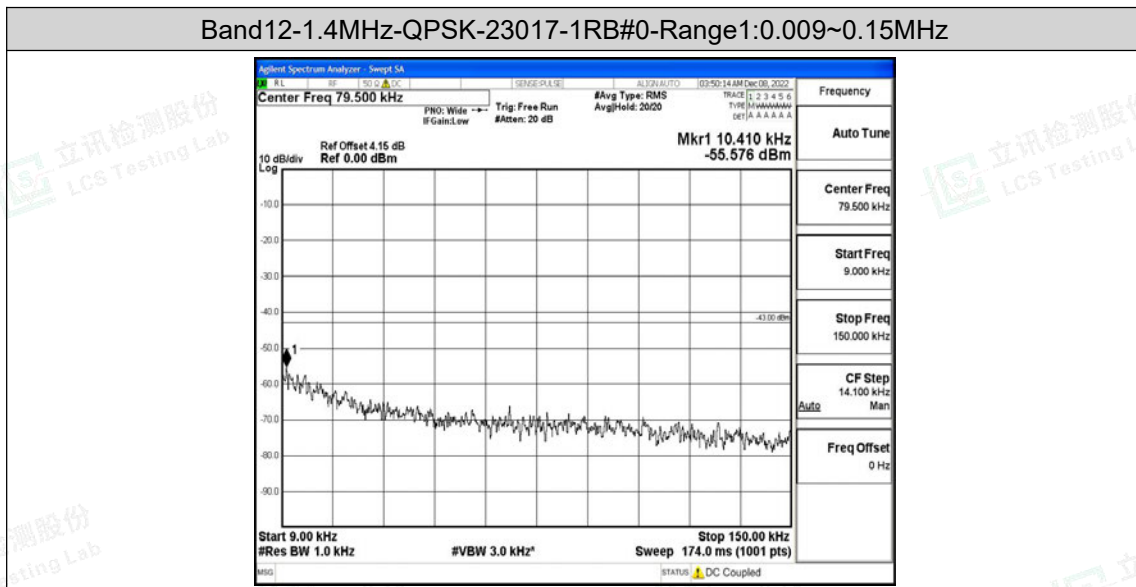

Test Graphs