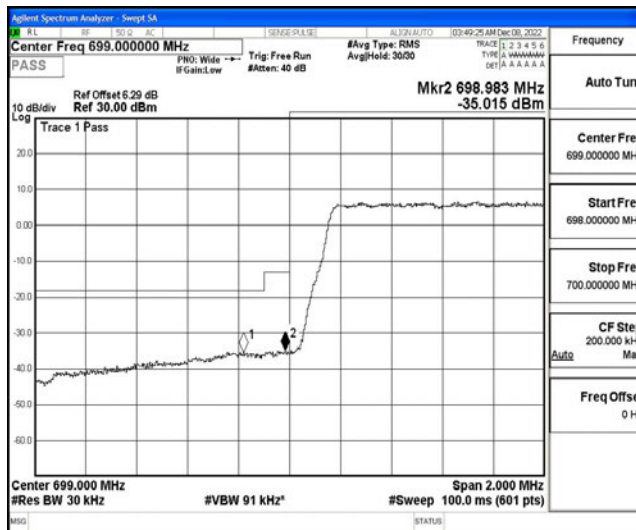

Band12-1.4MHz-16QAM-23017-6RB#0