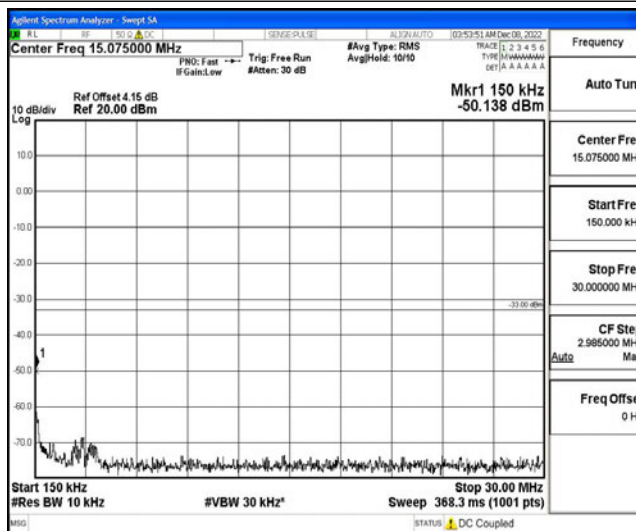

Band12-1.4MHz-16QAM-23095-1RB#0-Range3:30~1000MHz

Band12-1.4MHz-16QAM-23095-1RB#0-Range4:1000~10000MHz

Band12-1.4MHz-16QAM-23173-1RB#0-Range1:0.009~0.15MHz

Band12-1.4MHz-16QAM-23173-1RB#0-Range2:0.15~30MHz