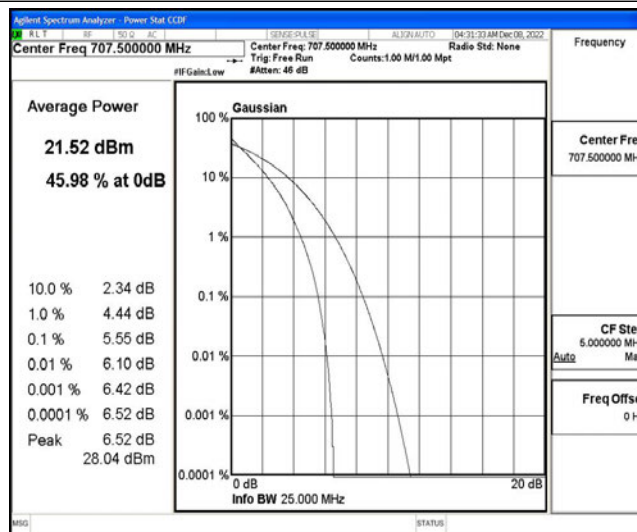

Band12-5MHz-16QAM-23155-25RB#0

Band12-10MHz-QPSK-23060-50RB#0

Band12-10MHz-QPSK-23095-50RB#0

Band12-10MHz-QPSK-23130-50RB#0

Band12-10MHz-16QAM-23060-50RB#0

Band12-10MHz-16QAM-23095-50RB#0

Band12-10MHz-16QAM-23130-50RB#0