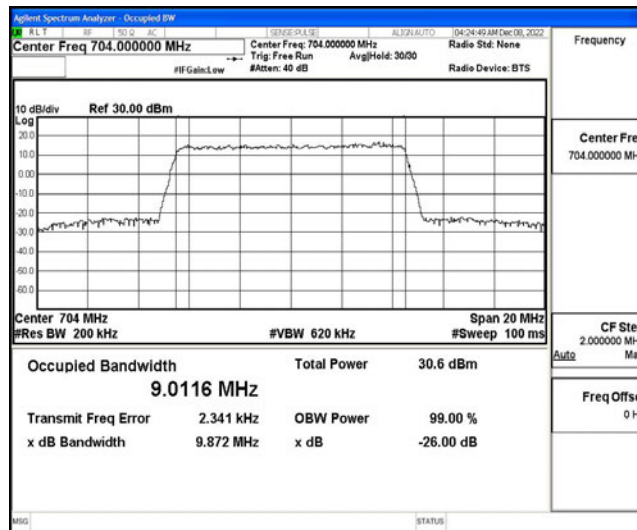

Band12-5MHz-QPSK-23155-25RB#0

Band12-5MHz-16QAM-23035-25RB#0

Band12-5MHz-16QAM-23095-25RB#0

Band12-5MHz-16QAM-23155-25RB#0

Band12-10MHz-QPSK-23060-50RB#0

Band12-10MHz-QPSK-23095-50RB#0

Band12-10MHz-QPSK-23130-50RB#0