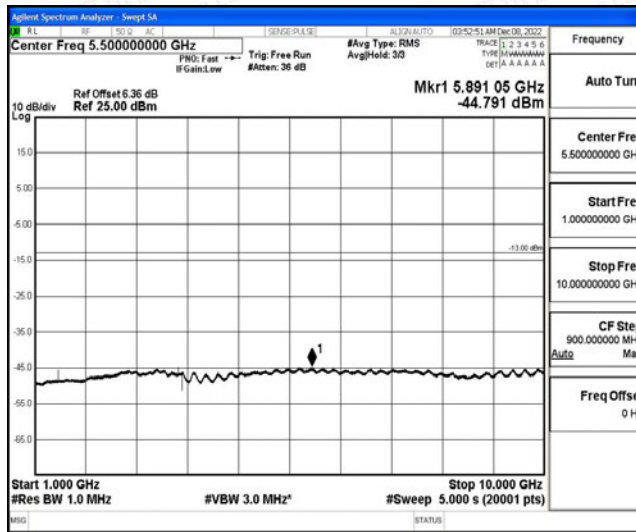

Band12-1.4MHz-16QAM-23095-1RB#0-Range4:1000~10000MHz