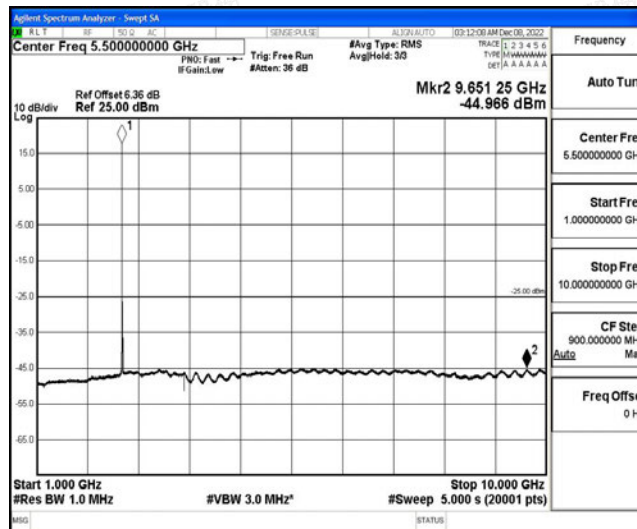

Band7-15MHz-16QAM-20825-1RB#0-Range1:0.009~0.15MHz

Band7-15MHz-16QAM-20825-1RB#0-Range2:0.15~30MHz

Band7-15MHz-16QAM-20825-1RB#0-Range3:30~1000MHz

Band7-15MHz-16QAM-20825-1RB#0-Range4:1000~10000MHz

Band7-15MHz-16QAM-20825-1RB#0-Range5:10000~20000MHz