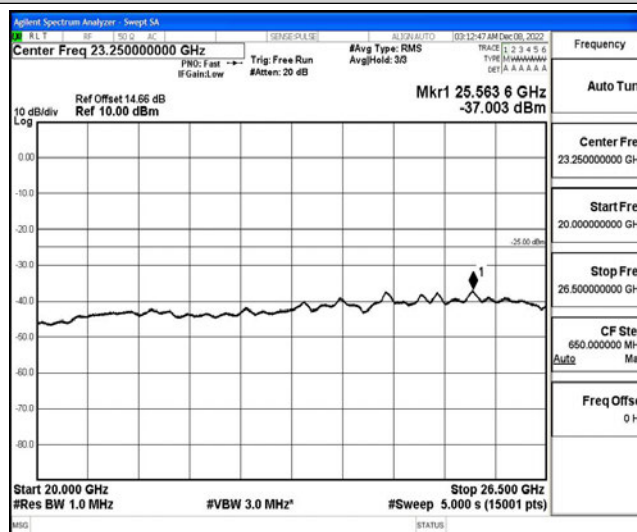

Band7-15MHz-16QAM-20825-1RB#0-Range6:20000~26500MHz

Band7-15MHz-16QAM-21100-1RB#0-Range1:0.009~0.15MHz