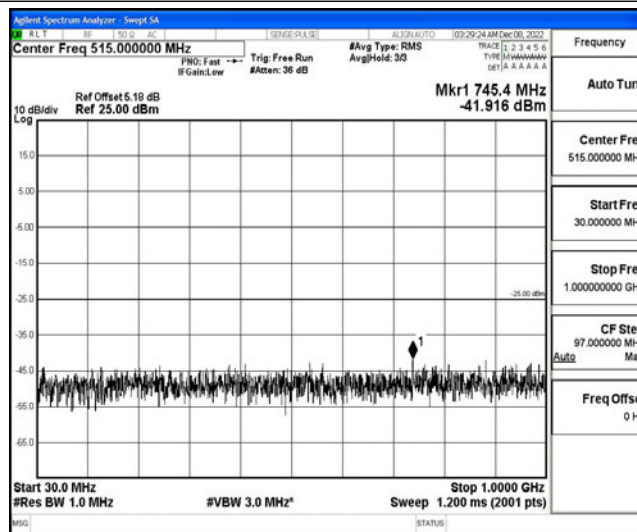

Band7-20MHz-QPSK-20850-1RB#0-Range3:30~1000MHz

Band7-20MHz-QPSK-20850-1RB#0-Range4:1000~10000MHz