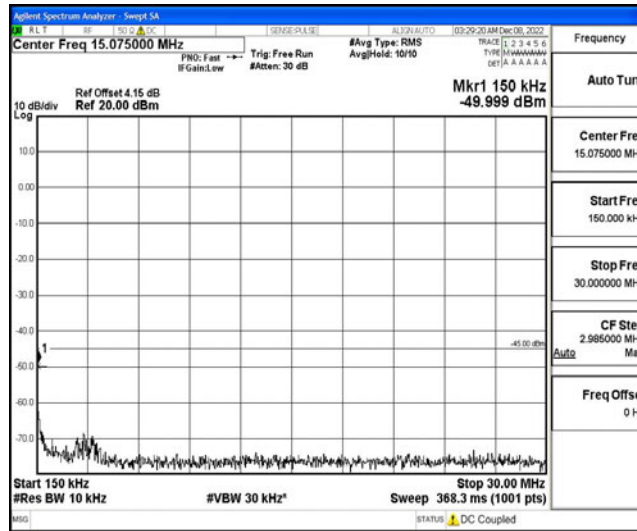

Band7-20MHz-QPSK-20850-1RB#0-Range2:0.15~30MHz

Band7-20MHz-QPSK-20850-1RB#0-Range3:30~1000MHz