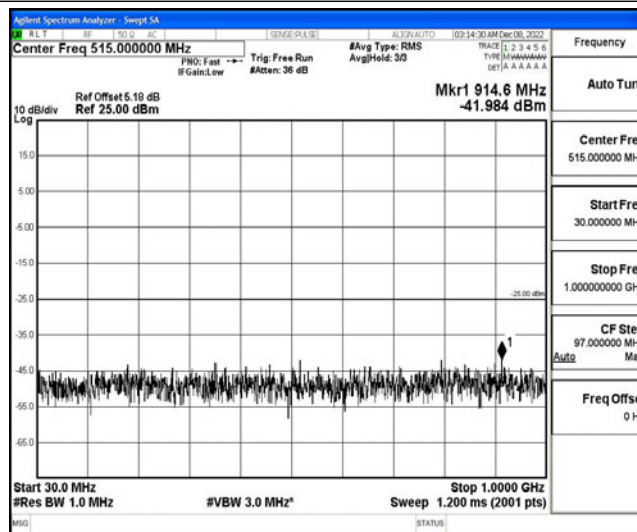

Band7-15MHz-16QAM-20825-1RB#0-Range6:20000~26500MHz

Band7-15MHz-16QAM-21100-1RB#0-Range1:0.009~0.15MHz

Band7-15MHz-16QAM-21100-1RB#0-Range2:0.15~30MHz

Band7-15MHz-16QAM-21100-1RB#0-Range3:30~1000MHz

Band7-15MHz-16QAM-21100-1RB#0-Range4:1000~10000MHz