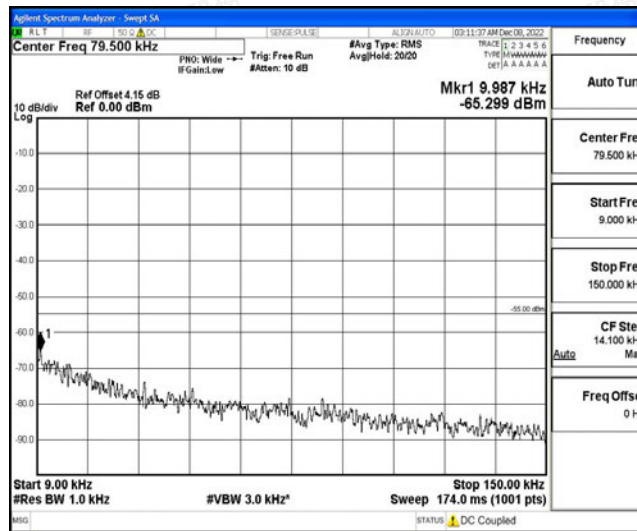

Band7-15MHz-16QAM-20825-1RB#0-Range1:0.009~0.15MHz

Band7-15MHz-16QAM-20825-1RB#0-Range2:0.15~30MHz