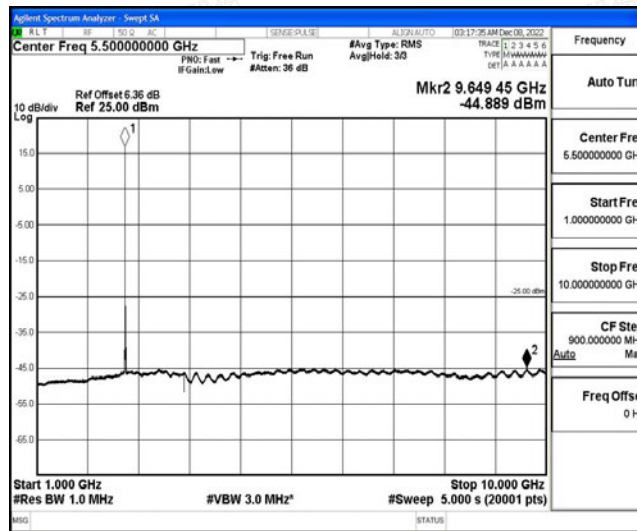

Band7-15MHz-16QAM-21375-1RB#0-Range4:1000~10000MHz

Band7-15MHz-16QAM-21375-1RB#0-Range5:10000~20000MHz