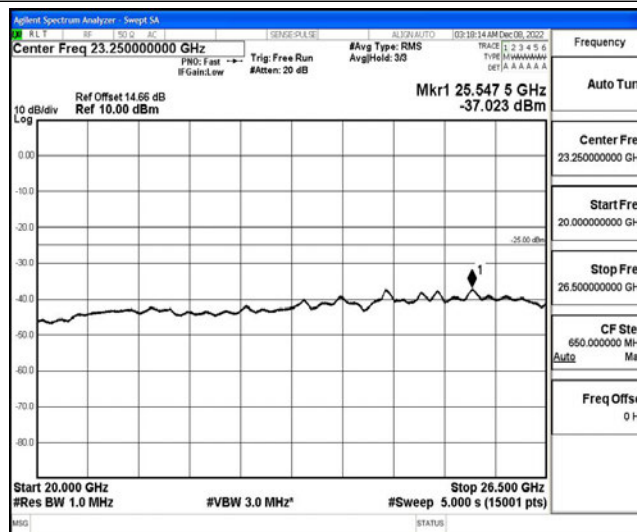

Band7-15MHz-16QAM-21375-1RB#0-Range4:1000~10000MHz

Band7-15MHz-16QAM-21375-1RB#0-Range5:10000~20000MHz

Band7-15MHz-16QAM-21375-1RB#0-Range6:20000~26500MHz

Band7-20MHz-QPSK-20850-1RB#0-Range1:0.009~0.15MHz