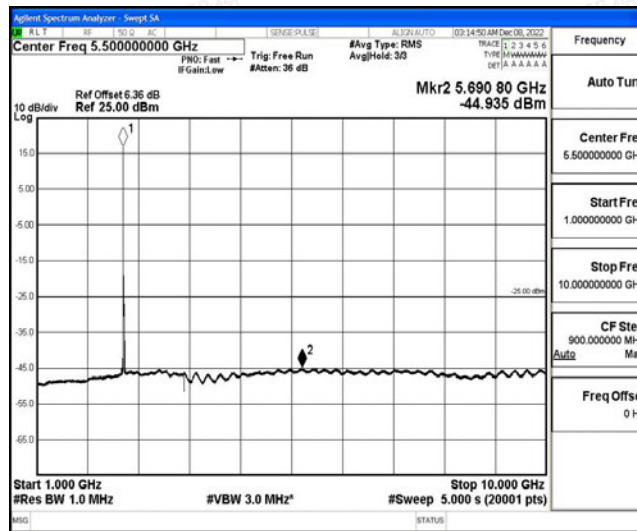

Band7-15MHz-16QAM-20825-1RB#0-Range6:20000~26500MHz

Band7-15MHz-16QAM-21100-1RB#0-Range1:0.009~0.15MHz

Band7-15MHz-16QAM-21100-1RB#0-Range2:0.15~30MHz

Band7-15MHz-16QAM-21100-1RB#0-Range3:30~1000MHz

Band7-15MHz-16QAM-21100-1RB#0-Range4:1000~10000MHz