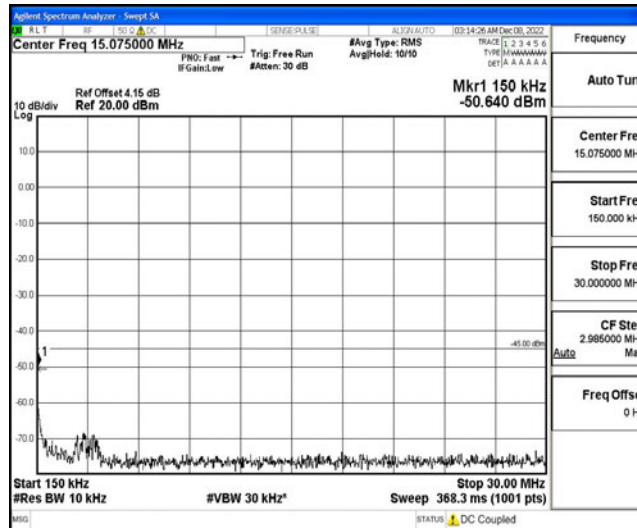

Band7-15MHz-16QAM-20825-1RB#0-Range6:20000~26500MHz

Band7-15MHz-16QAM-21100-1RB#0-Range1:0.009~0.15MHz

Band7-15MHz-16QAM-21100-1RB#0-Range2:0.15~30MHz

Band7-15MHz-16QAM-21100-1RB#0-Range3:30~1000MHz

Band7-15MHz-16QAM-21100-1RB#0-Range4:1000~10000MHz