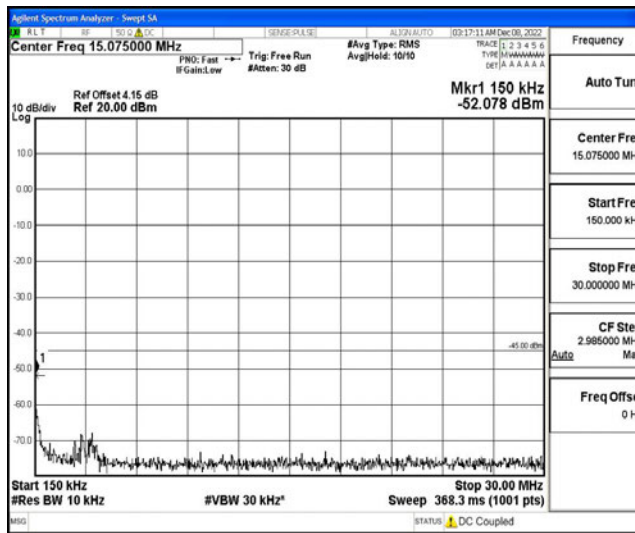

Band7-15MHz-16QAM-21100-1RB#0-Range5:10000~20000MHz

Band7-15MHz-16QAM-21100-1RB#0-Range6:20000~26500MHz

Band7-15MHz-16QAM-21375-1RB#0-Range1:0.009~0.15MHz

Band7-15MHz-16QAM-21375-1RB#0-Range2:0.15~30MHz

Band7-15MHz-16QAM-21375-1RB#0-Range3:30~1000MHz