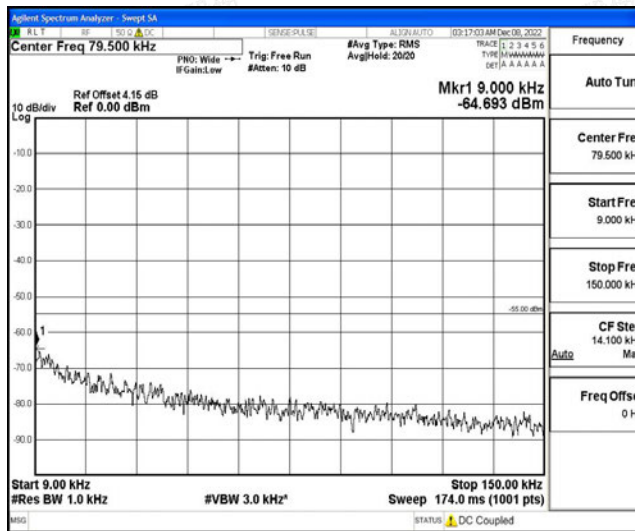

Band7-15MHz-16QAM-21100-1RB#0-Range5:10000~20000MHz

Band7-15MHz-16QAM-21100-1RB#0-Range6:20000~26500MHz

Band7-15MHz-16QAM-21375-1RB#0-Range1:0.009~0.15MHz

Band7-15MHz-16QAM-21375-1RB#0-Range2:0.15~30MHz

Band7-15MHz-16QAM-21375-1RB#0-Range3:30~1000MHz