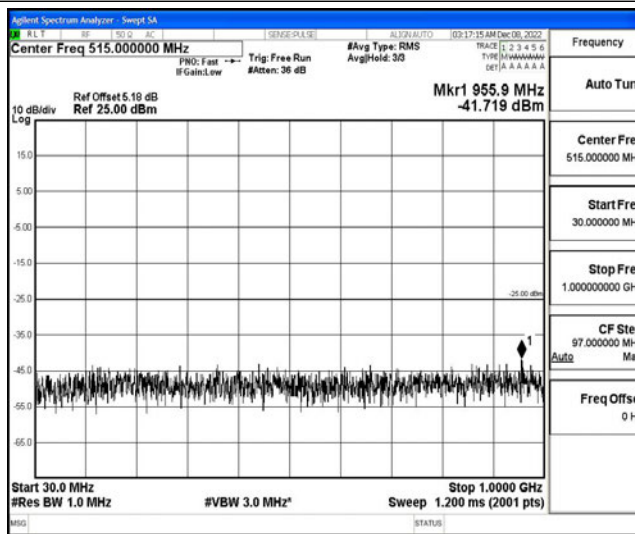

Band7-15MHz-16QAM-21100-1RB#0-Range5:10000~20000MHz

Band7-15MHz-16QAM-21100-1RB#0-Range6:20000~26500MHz

Band7-15MHz-16QAM-21375-1RB#0-Range1:0.009~0.15MHz

Band7-15MHz-16QAM-21375-1RB#0-Range2:0.15~30MHz

Band7-15MHz-16QAM-21375-1RB#0-Range3:30~1000MHz