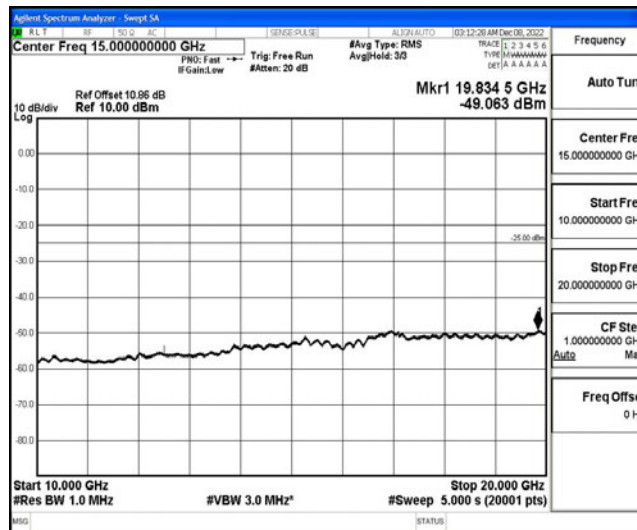

Band7-15MHz-16QAM-20825-1RB#0-Range1:0.009~0.15MHz

Band7-15MHz-16QAM-20825-1RB#0-Range2:0.15~30MHz

Band7-15MHz-16QAM-20825-1RB#0-Range3:30~1000MHz

Band7-15MHz-16QAM-20825-1RB#0-Range4:1000~10000MHz

Band7-15MHz-16QAM-20825-1RB#0-Range5:10000~20000MHz