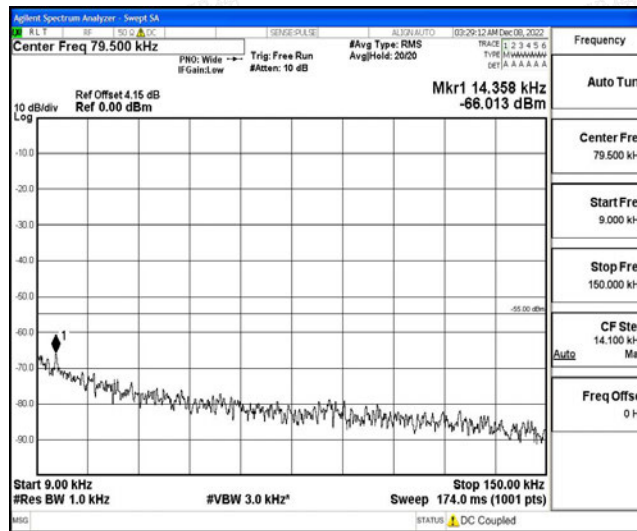

Band7-15MHz-16QAM-21375-1RB#0-Range4:1000~10000MHz

Band7-15MHz-16QAM-21375-1RB#0-Range5:10000~20000MHz

Band7-15MHz-16QAM-21375-1RB#0-Range6:20000~26500MHz

Band7-20MHz-QPSK-20850-1RB#0-Range1:0.009~0.15MHz