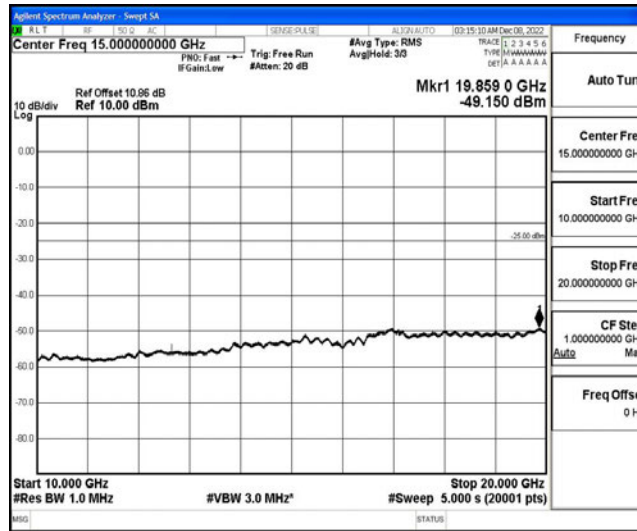

Band7-15MHz-16QAM-21100-1RB#0-Range5:10000~20000MHz

Band7-15MHz-16QAM-21100-1RB#0-Range6:20000~26500MHz