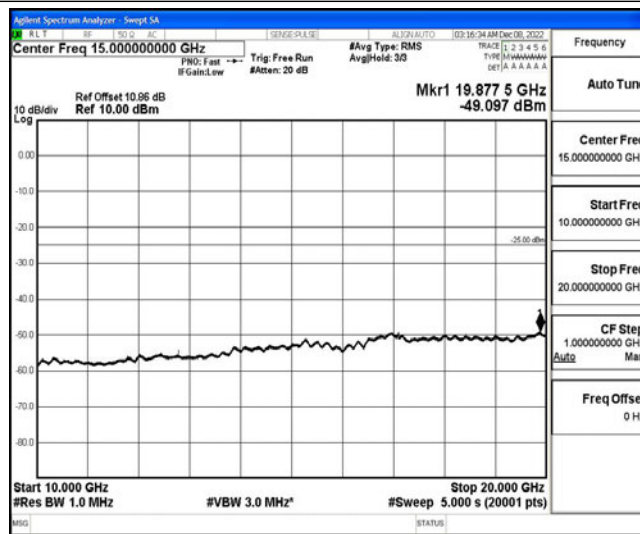

Band7-15MHz-QPSK-21375-1RB#0-Range5:10000~20000MHz

Band7-15MHz-QPSK-21375-1RB#0-Range6:20000~26500MHz