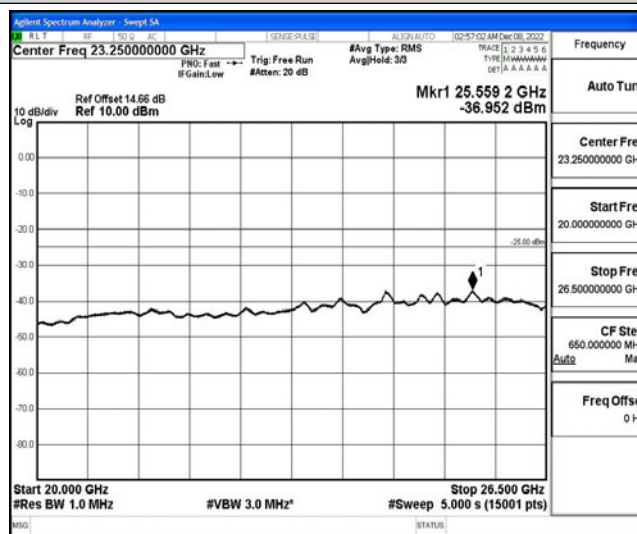

Band7-10MHz-16QAM-21100-1RB#0-Range6:20000~26500MHz

Band7-10MHz-16QAM-21400-1RB#0-Range1:0.009~0.15MHz