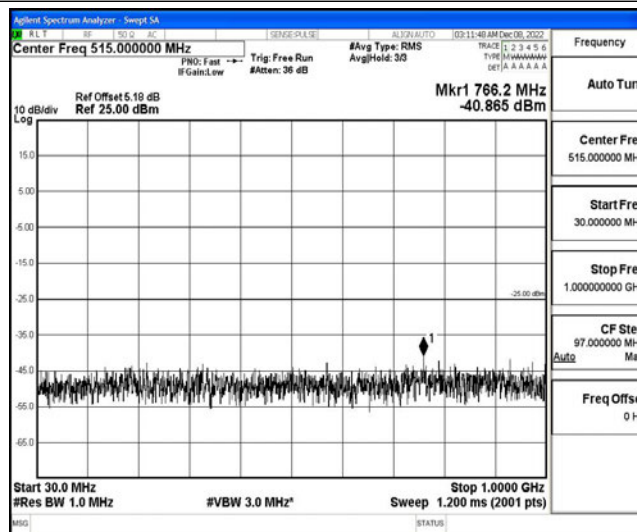

Band7-15MHz-16QAM-20825-1RB#0-Range1:0.009~0.15MHz

Band7-15MHz-16QAM-20825-1RB#0-Range2:0.15~30MHz

Band7-15MHz-16QAM-20825-1RB#0-Range3:30~1000MHz

Band7-15MHz-16QAM-20825-1RB#0-Range4:1000~10000MHz

Band7-15MHz-16QAM-20825-1RB#0-Range5:10000~20000MHz