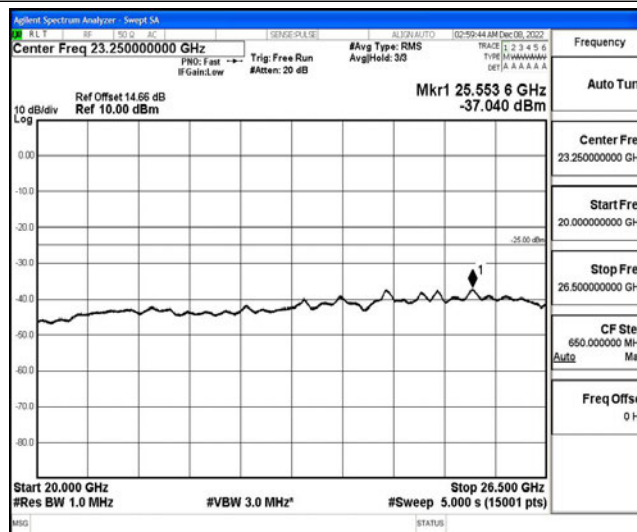

Band7-10MHz-16QAM-21400-1RB#0-Range6:20000~26500MHz

Band7-15MHz-QPSK-20825-1RB#0-Range1:0.009~0.15MHz