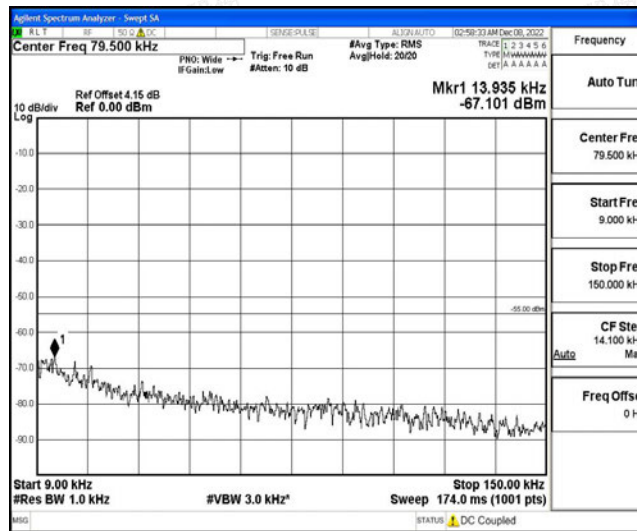

Band7-10MHz-16QAM-21400-1RB#0-Range1:0.009~0.15MHz

Band7-10MHz-16QAM-21400-1RB#0-Range2:0.15~30MHz