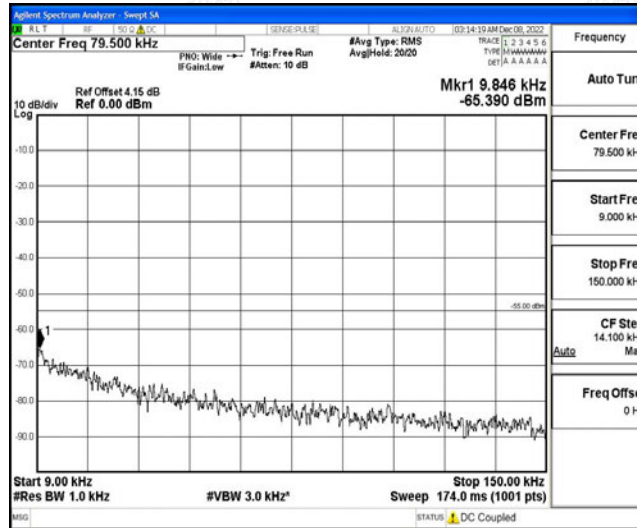

Band7-15MHz-16QAM-21100-1RB#0-Range1:0.009~0.15MHz

Band7-15MHz-16QAM-21100-1RB#0-Range2:0.15~30MHz