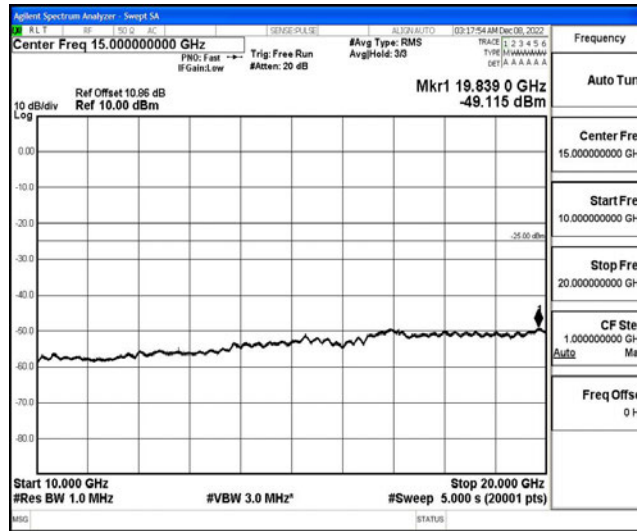

Band7-15MHz-16QAM-21375-1RB#0-Range5:10000~20000MHz

Band7-15MHz-16QAM-21375-1RB#0-Range6:20000~26500MHz