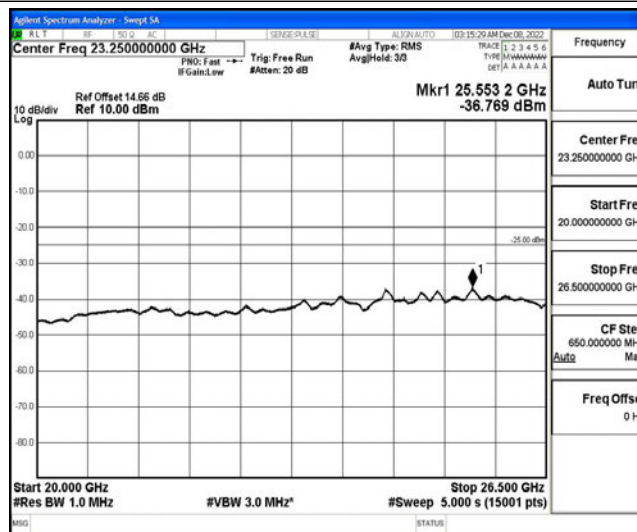

Band7-15MHz-16QAM-21100-1RB#0-Range6:20000~26500MHz

Band7-15MHz-16QAM-21375-1RB#0-Range1:0.009~0.15MHz