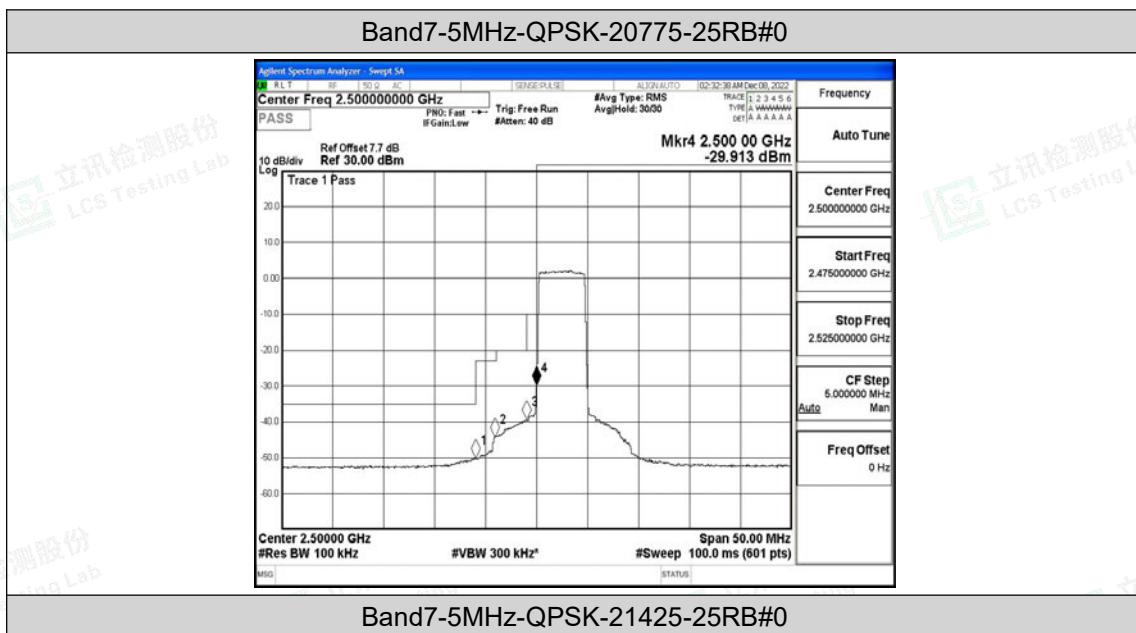

I.4 Band Edge

Test Result

Band	Bandwidth	Modulation	Channel	RB Configuration	Result(dBm)	Verdict
Band7	5MHz	QPSK	20775	25RB#0	-50.12,-44.21,-39.42,-29.91	PASS
Band7	5MHz	QPSK	21425	25RB#0	-27.16,-32.16,-47.92,-48.50	PASS
Band7	5MHz	16QAM	20775	25RB#0	-50.47,-46.31,-38.98,-31.27	PASS
Band7	5MHz	16QAM	21425	25RB#0	-28.67,-33.69,-47.41,-48.60	PASS
Band7	10MHz	QPSK	20800	50RB#0	-48.29,-41.03,-38.44,-33.26	PASS
Band7	10MHz	QPSK	21400	50RB#0	-29.04,-31.95,-35.53,-47.00	PASS
Band7	10MHz	16QAM	20800	50RB#0	-48.13,-41.53,-38.90,-34.24	PASS
Band7	10MHz	16QAM	21400	50RB#0	-31.19,-33.73,-37.85,-46.82	PASS
Band7	15MHz	QPSK	20825	75RB#0	-42.99,-38.37,-36.34,-32.78	PASS
Band7	15MHz	QPSK	21375	75RB#0	-29.97,-32.06,-33.97,-45.20	PASS
Band7	15MHz	16QAM	20825	75RB#0	-44.30,-38.96,-36.86,-33.68	PASS
Band7	15MHz	16QAM	21375	75RB#0	-31.49,-33.40,-35.76,-45.32	PASS
Band7	20MHz	QPSK	20850	100RB#0	-39.55,-37.51,-35.67,-33.80	PASS
Band7	20MHz	QPSK	21350	100RB#0	-32.02,-33.86,-35.57,-44.97	PASS
Band7	20MHz	16QAM	20850	100RB#0	-39.86,-37.13,-35.62,-32.91	PASS
Band7	20MHz	16QAM	21350	100RB#0	-31.96,-33.84,-35.36,-44.95	PASS

Test Graphs