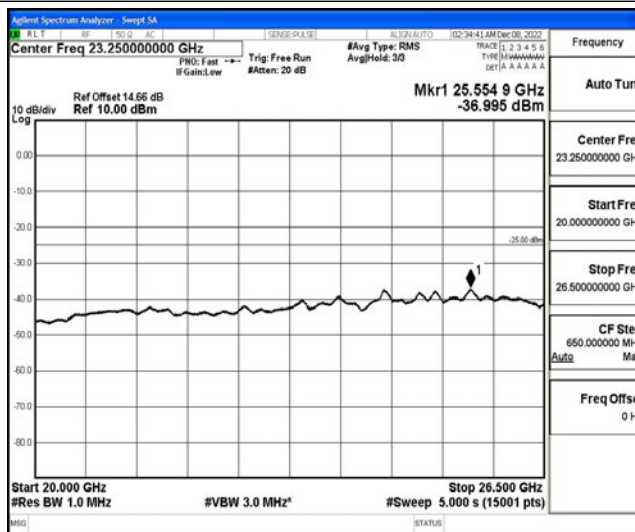

Band7-5MHz-QPSK-21100-1RB#0-Range1:0.009~0.15MHz