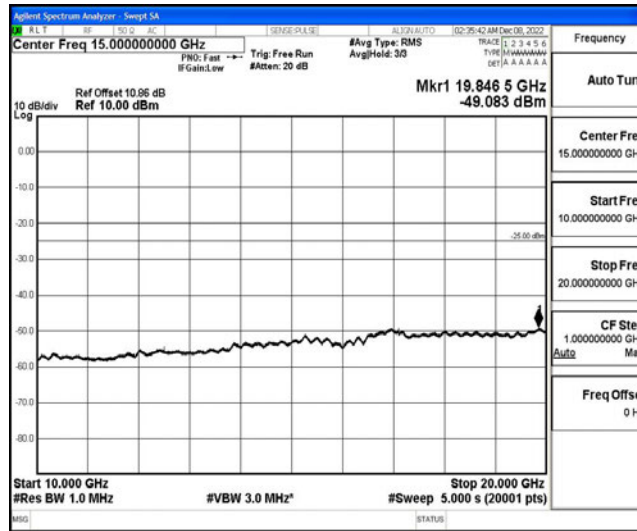

Band7-5MHz-16QAM-20775-1RB#0-Range3:30~1000MHz

Band7-5MHz-16QAM-20775-1RB#0-Range4:1000~10000MHz

Band7-5MHz-16QAM-20775-1RB#0-Range5:10000~20000MHz

Band7-5MHz-16QAM-20775-1RB#0-Range6:20000~26500MHz

Band7-5MHz-16QAM-21100-1RB#0-Range1:0.009~0.15MHz