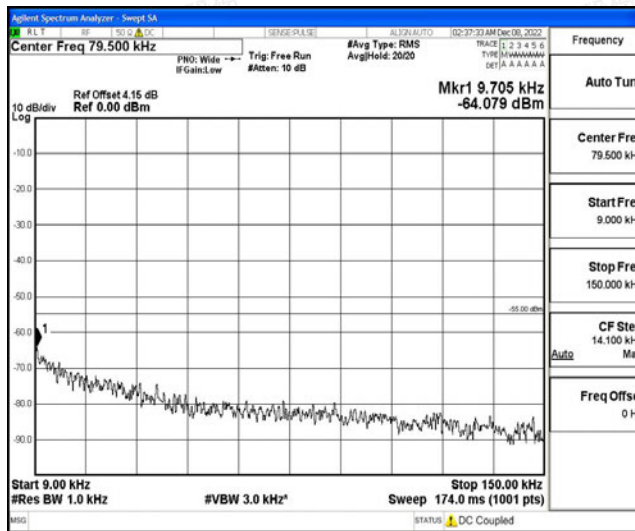

Band7-5MHz-16QAM-20775-1RB#0-Range3:30~1000MHz

Band7-5MHz-16QAM-20775-1RB#0-Range4:1000~10000MHz

Band7-5MHz-16QAM-20775-1RB#0-Range5:10000~20000MHz

Band7-5MHz-16QAM-20775-1RB#0-Range6:20000~26500MHz

Band7-5MHz-16QAM-21100-1RB#0-Range1:0.009~0.15MHz