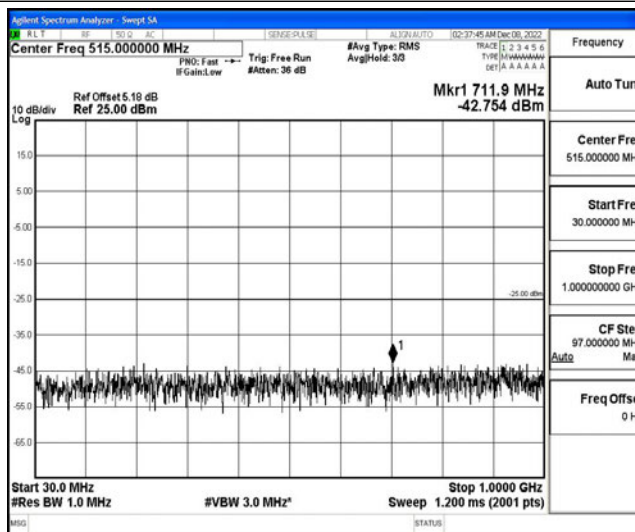

Band7-5MHz-16QAM-21100-1RB#0-Range4:1000~10000MHz