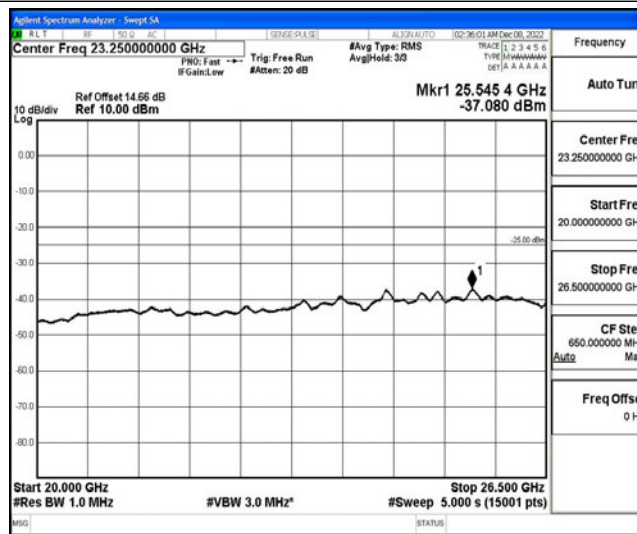

Band7-5MHz-16QAM-20775-1RB#0-Range3:30~1000MHz

Band7-5MHz-16QAM-20775-1RB#0-Range4:1000~10000MHz

Band7-5MHz-16QAM-20775-1RB#0-Range5:10000~20000MHz

Band7-5MHz-16QAM-20775-1RB#0-Range6:20000~26500MHz

Band7-5MHz-16QAM-21100-1RB#0-Range1:0.009~0.15MHz