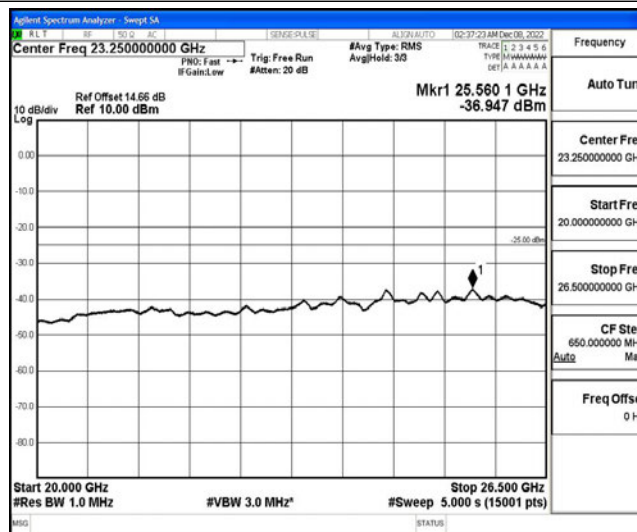

Band7-5MHz-QPSK-21425-1RB#0-Range1:0.009~0.15MHz