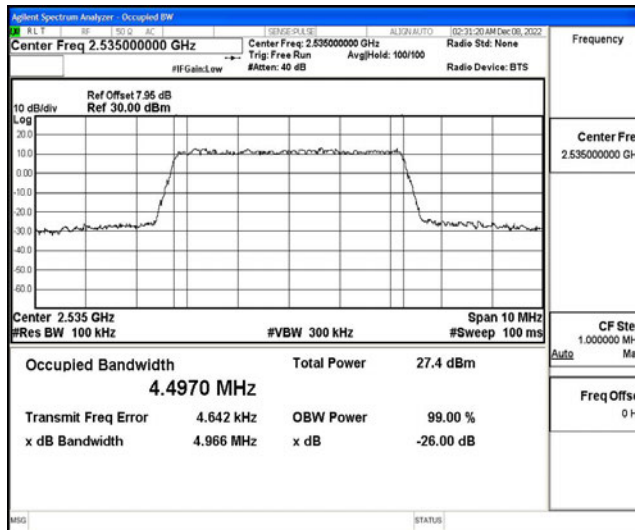

Band7-5MHz-QPSK-21100-25RB#0