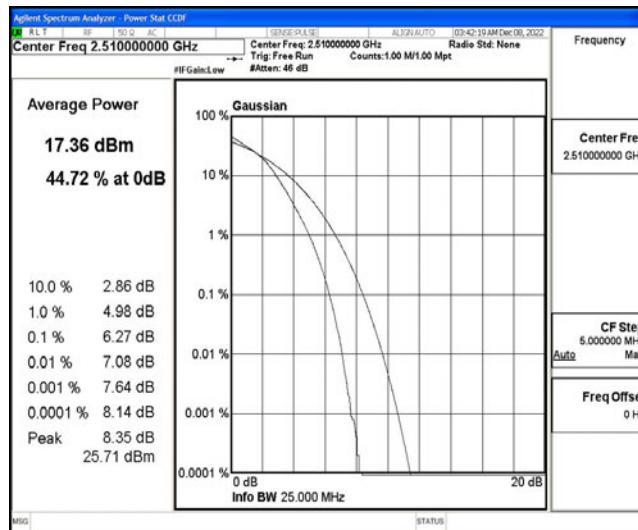

Band7-20MHz-16QAM-20850-100RB#0