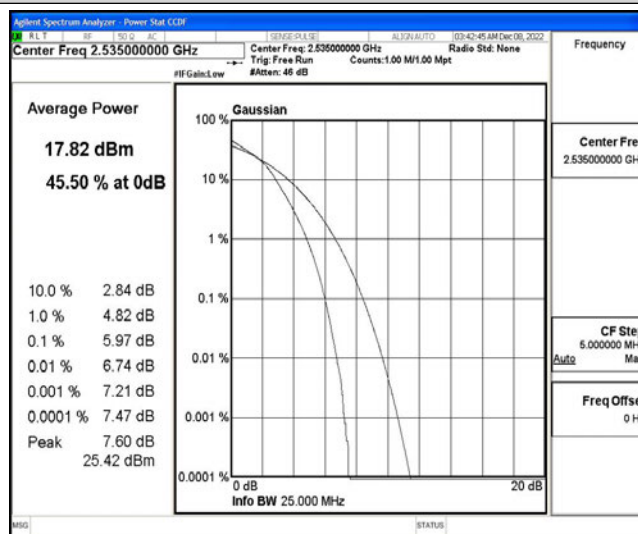

Band7-20MHz-16QAM-21100-100RB#0