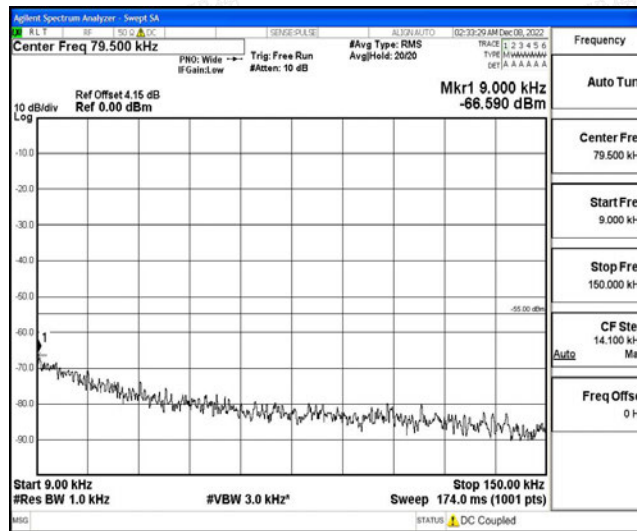

Band7-5MHz-QPSK-20775-1RB#0-Range2:0.15~30MHz