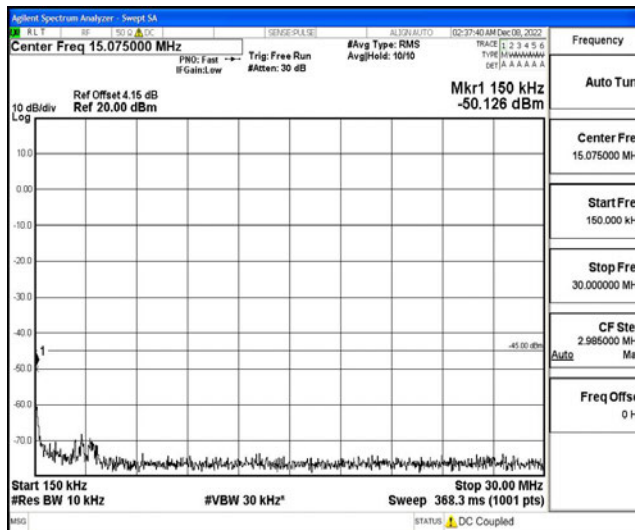

Band7-5MHz-16QAM-21100-1RB#0-Range3:30~1000MHz