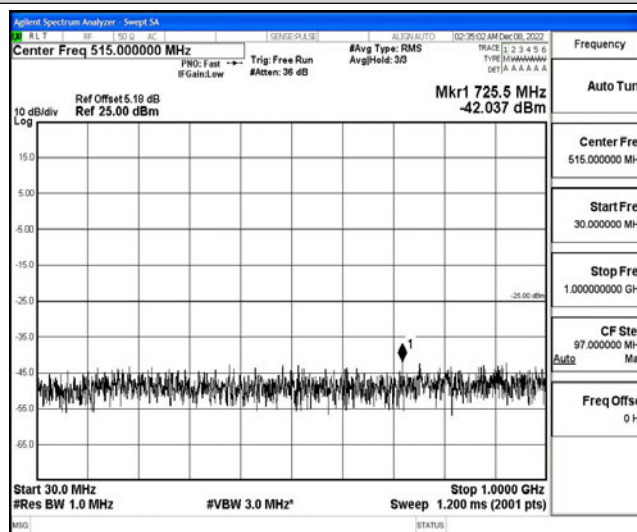

Band7-5MHz-16QAM-20775-1RB#0-Range4:1000~10000MHz