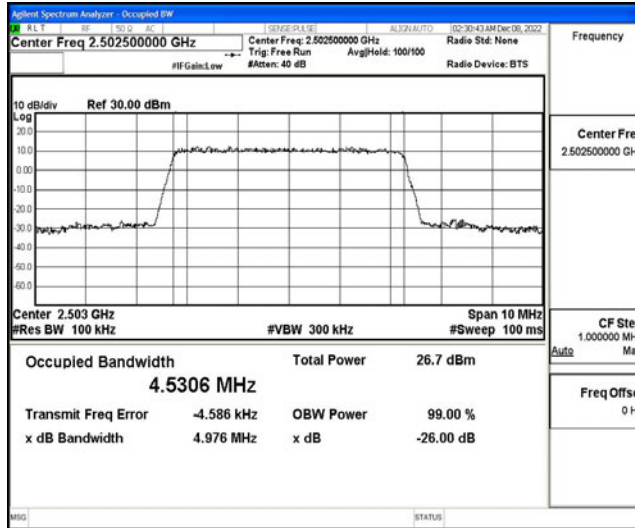

Test Graphs

Band7-5MHz-QPSK-20775-25RB#0