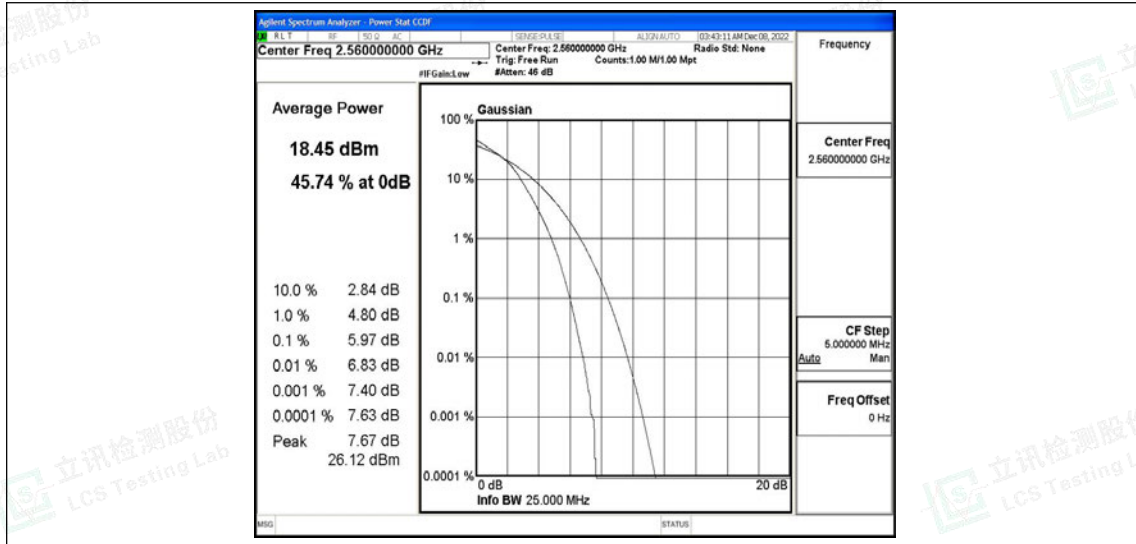

I.3 26dB Bandwidth and Occupied Bandwidth

Test Result

Band	Bandwidth	Modulation	Channel	RB Configuration	Occupied Bandwidth (MHz)	26dB Bandwidth (MHz)	Verdict
Band7	5MHz	QPSK	20775	25RB#0	4.5306	4.976	PASS
Band7	5MHz	QPSK	21100	25RB#0	4.4970	4.966	PASS
Band7	5MHz	QPSK	21425	25RB#0	4.5041	5.013	PASS
Band7	5MHz	16QAM	20775	25RB#0	4.5151	4.978	PASS
Band7	5MHz	16QAM	21100	25RB#0	4.5118	5.020	PASS
Band7	5MHz	16QAM	21425	25RB#0	4.5174	5.003	PASS
Band7	10MHz	QPSK	20800	50RB#0	9.0051	9.961	PASS
Band7	10MHz	QPSK	21100	50RB#0	9.0159	9.904	PASS
Band7	10MHz	QPSK	21400	50RB#0	8.9953	9.952	PASS
Band7	10MHz	16QAM	20800	50RB#0	8.9747	9.916	PASS
Band7	10MHz	16QAM	21100	50RB#0	9.0009	9.917	PASS
Band7	10MHz	16QAM	21400	50RB#0	9.0042	9.921	PASS
Band7	15MHz	QPSK	20825	75RB#0	13.503	14.96	PASS
Band7	15MHz	QPSK	21100	75RB#0	13.484	15.03	PASS
Band7	15MHz	QPSK	21375	75RB#0	13.466	14.87	PASS
Band7	15MHz	16QAM	20825	75RB#0	13.486	14.90	PASS
Band7	15MHz	16QAM	21100	75RB#0	13.481	14.97	PASS
Band7	15MHz	16QAM	21375	75RB#0	13.507	14.93	PASS
Band7	20MHz	QPSK	20850	100RB#0	18.015	19.65	PASS
Band7	20MHz	QPSK	21100	100RB#0	18.018	19.80	PASS
Band7	20MHz	QPSK	21350	100RB#0	17.970	19.75	PASS
Band7	20MHz	16QAM	20850	100RB#0	18.061	19.74	PASS
Band7	20MHz	16QAM	21100	100RB#0	17.989	19.80	PASS
Band7	20MHz	16QAM	21350	100RB#0	18.028	19.91	PASS