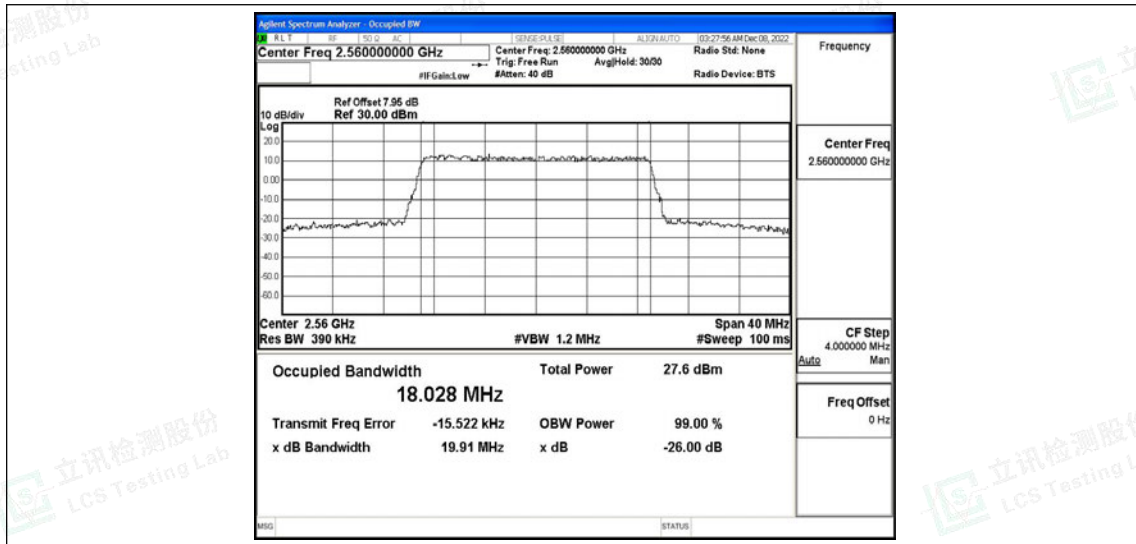

Band7-20MHz-16QAM-20850-100RB#0

Band7-20MHz-16QAM-21100-100RB#0

Band7-20MHz-16QAM-21350-100RB#0

I.4 Band Edge

Test Result

Band	Bandwidth	Modulation	Channel	RB Configuration	Result(dBm)	Verdict
Band7	5MHz	QPSK	20775	25RB#0	-50.12,-44.21,-39.42,-29.91	PASS
Band7	5MHz	QPSK	21425	25RB#0	-27.16,-32.16,-47.92,-48.50	PASS
Band7	5MHz	16QAM	20775	25RB#0	-50.47,-46.31,-38.98,-31.27	PASS
Band7	5MHz	16QAM	21425	25RB#0	-28.67,-33.69,-47.41,-48.60	PASS
Band7	10MHz	QPSK	20800	50RB#0	-48.29,-41.03,-38.44,-33.26	PASS
Band7	10MHz	QPSK	21400	50RB#0	-29.04,-31.95,-35.53,-47.00	PASS
Band7	10MHz	16QAM	20800	50RB#0	-48.13,-41.53,-38.90,-34.24	PASS
Band7	10MHz	16QAM	21400	50RB#0	-31.19,-33.73,-37.85,-46.82	PASS
Band7	15MHz	QPSK	20825	75RB#0	-42.99,-38.37,-36.34,-32.78	PASS
Band7	15MHz	QPSK	21375	75RB#0	-29.97,-32.06,-33.97,-45.20	PASS
Band7	15MHz	16QAM	20825	75RB#0	-44.30,-38.96,-36.86,-33.68	PASS
Band7	15MHz	16QAM	21375	75RB#0	-31.49,-33.40,-35.76,-45.32	PASS
Band7	20MHz	QPSK	20850	100RB#0	-39.55,-37.51,-35.67,-33.80	PASS
Band7	20MHz	QPSK	21350	100RB#0	-32.02,-33.86,-35.57,-44.97	PASS
Band7	20MHz	16QAM	20850	100RB#0	-39.86,-37.13,-35.62,-32.91	PASS
Band7	20MHz	16QAM	21350	100RB#0	-31.96,-33.84,-35.36,-44.95	PASS