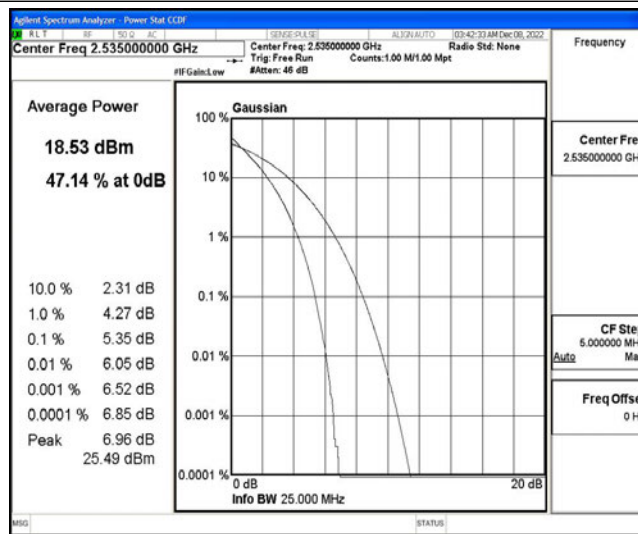

Band7-20MHz-QPSK-21100-100RB#0