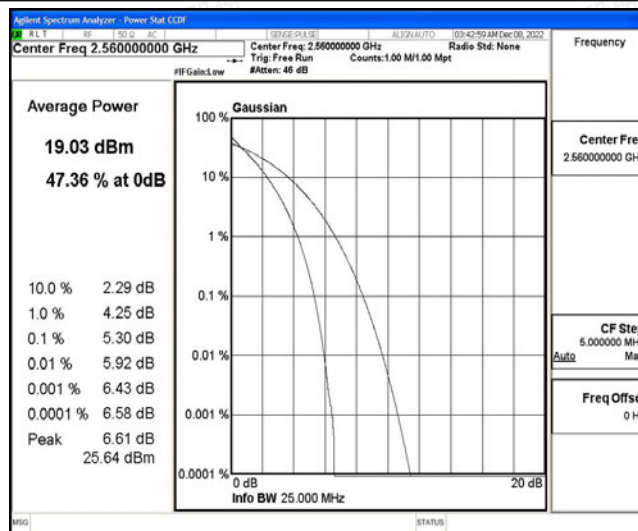

Band7-20MHz-QPSK-21350-100RB#0