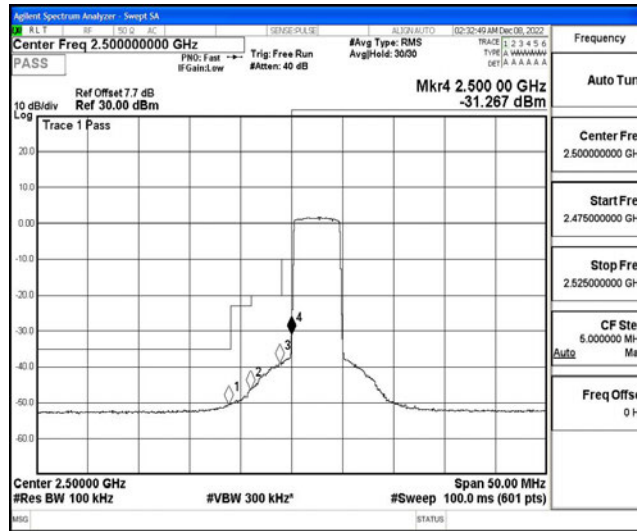

Band7-5MHz-16QAM-20775-25RB#0