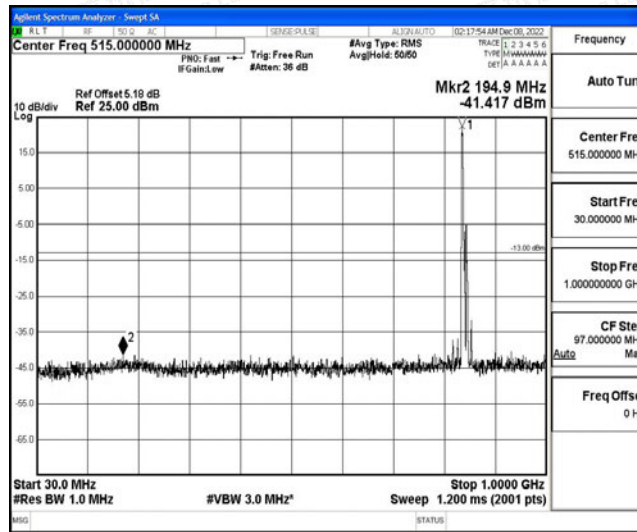

Band5-10MHz-16QAM-20600-1RB#0-Range1:0.009~0.15MHz

Band5-10MHz-16QAM-20600-1RB#0-Range2:0.15~30MHz

Band5-10MHz-16QAM-20600-1RB#0-Range3:30~1000MHz

Band5-10MHz-16QAM-20600-1RB#0-Range4:1000~10000MHz