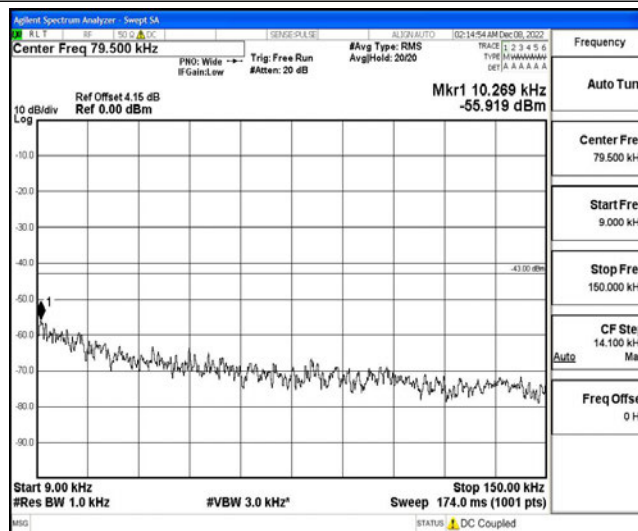

Band5-10MHz-16QAM-20450-1RB#0-Range1:0.009~0.15MHz