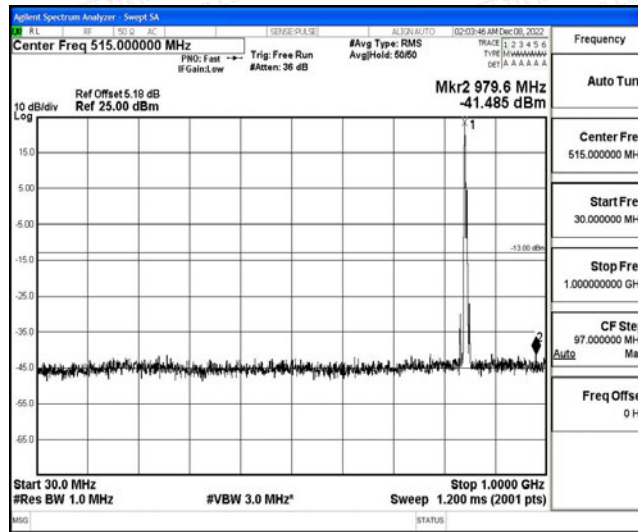

Band5-5MHz-16QAM-20525-1RB#0-Range4:1000~10000MHz

Band5-5MHz-16QAM-20625-1RB#0-Range1:0.009~0.15MHz

Band5-5MHz-16QAM-20625-1RB#0-Range2:0.15~30MHz

Band5-5MHz-16QAM-20625-1RB#0-Range3:30~1000MHz

Band5-5MHz-16QAM-20625-1RB#0-Range4:1000~10000MHz