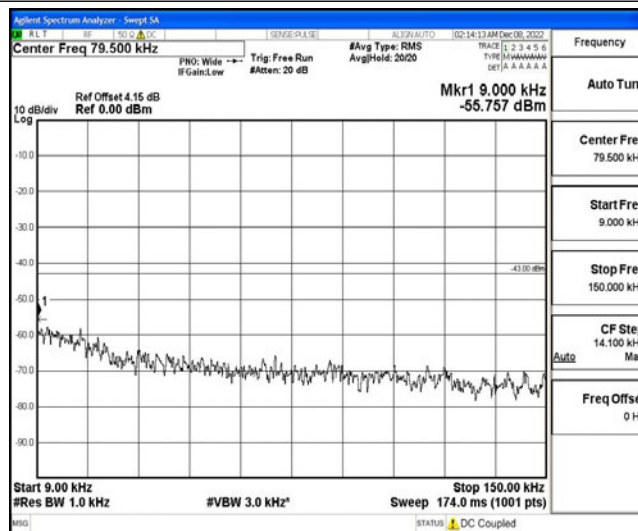

Band5-10MHz-QPSK-20450-1RB#0-Range1:0.009~0.15MHz