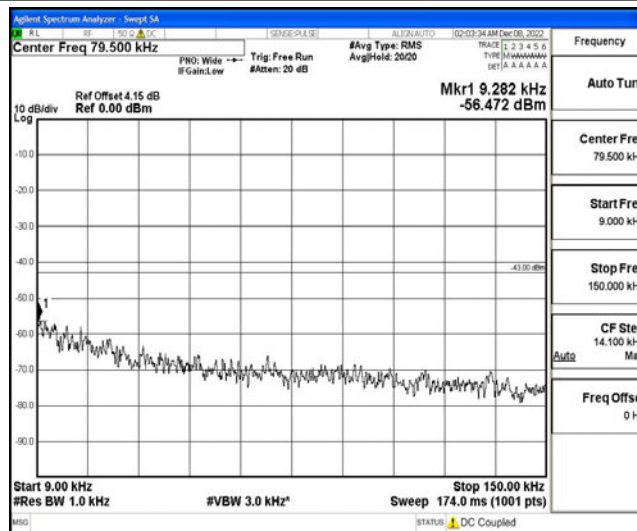

Band5-5MHz-16QAM-20625-1RB#0-Range1:0.009~0.15MHz