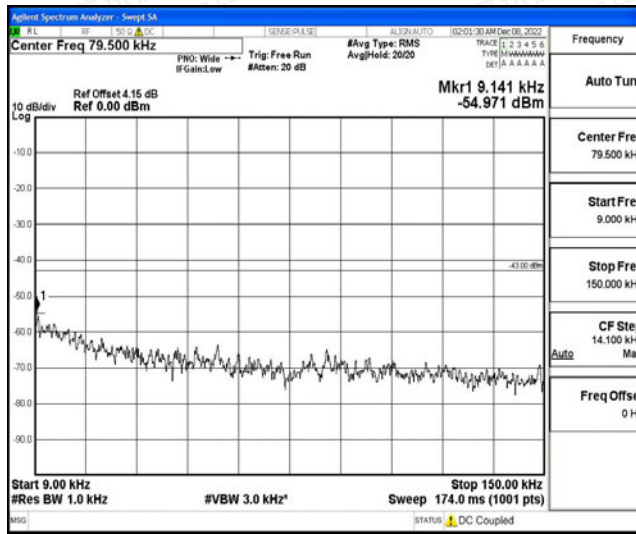

Band5-5MHz-QPSK-20525-1RB#0-Range1:0.009~0.15MHz