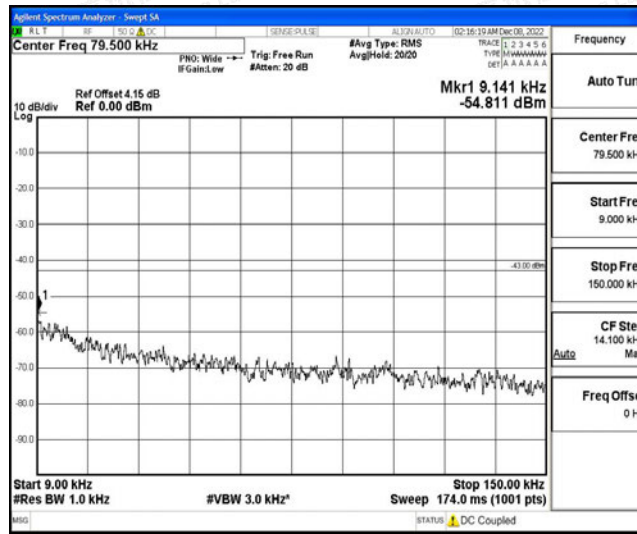

Band5-10MHz-16QAM-20525-1RB#0-Range1:0.009~0.15MHz