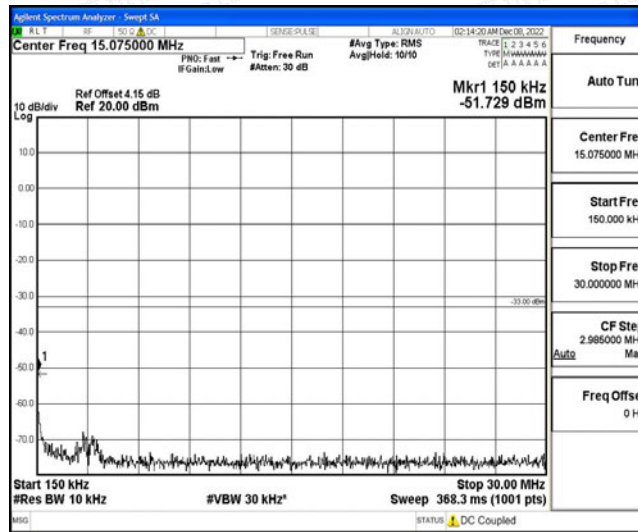

Band5-10MHz-QPSK-20450-1RB#0-Range2:0.15~30MHz