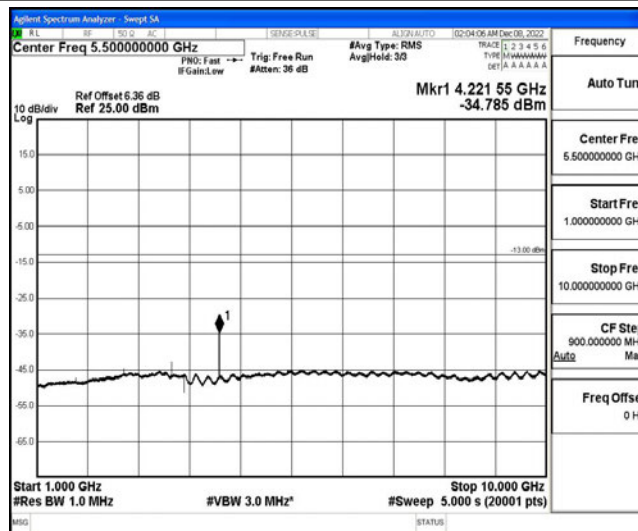

Band5-5MHz-16QAM-20525-1RB#0-Range4:1000~10000MHz

Band5-5MHz-16QAM-20625-1RB#0-Range1:0.009~0.15MHz

Band5-5MHz-16QAM-20625-1RB#0-Range2:0.15~30MHz

Band5-5MHz-16QAM-20625-1RB#0-Range3:30~1000MHz

Band5-5MHz-16QAM-20625-1RB#0-Range4:1000~10000MHz