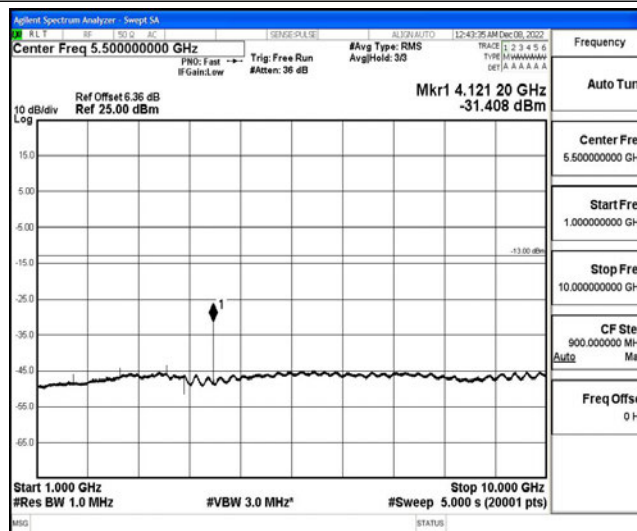

Band5-1.4MHz-16QAM-20407-1RB#0-Range4:1000~10000MHz