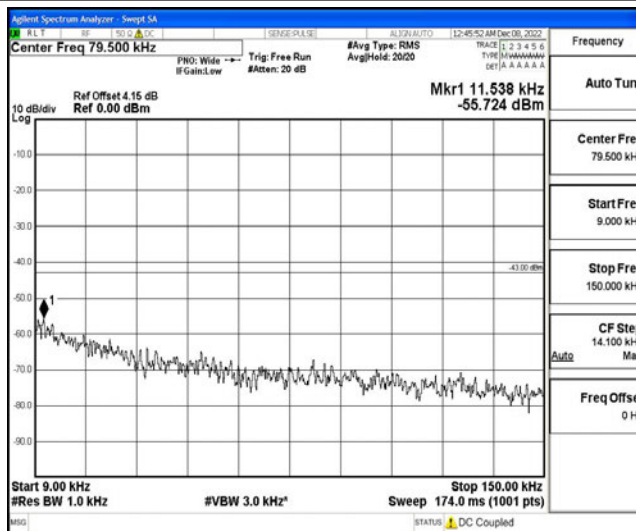

Band5-1.4MHz-16QAM-20643-1RB#0-Range1:0.009~0.15MHz