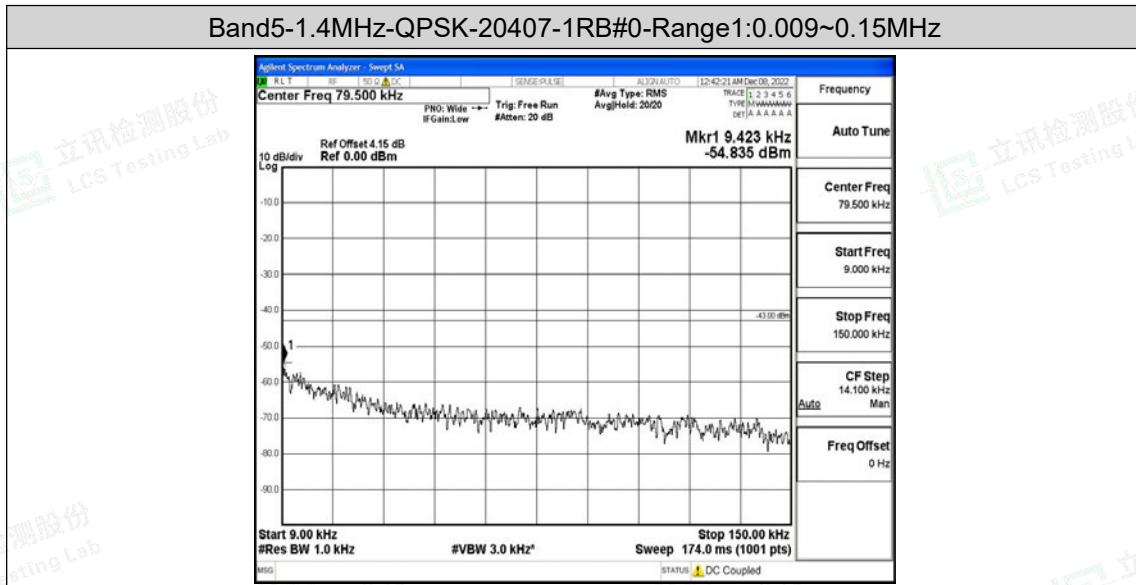

Test Graphs