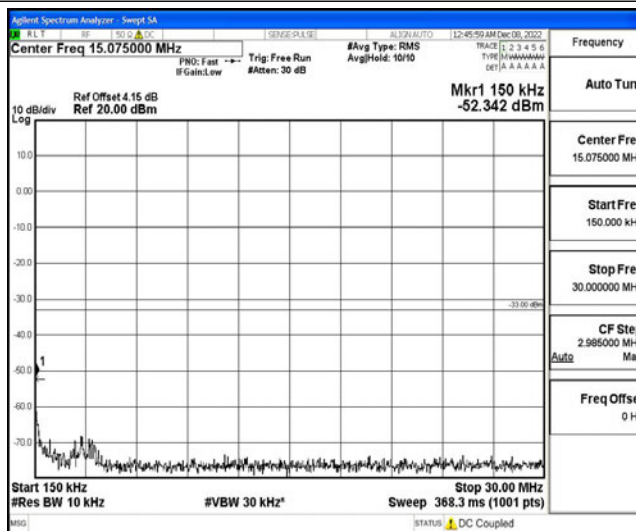

Band5-1.4MHz-16QAM-20643-1RB#0-Range2:0.15~30MHz