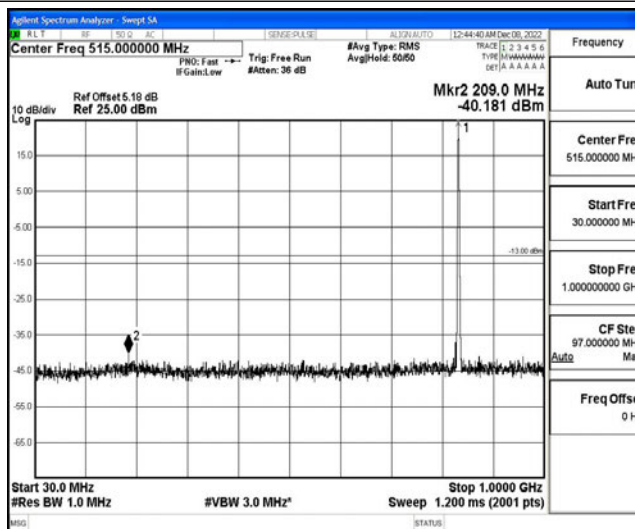

Band5-1.4MHz-16QAM-20407-1RB#0-Range4:1000~10000MHz

Band5-1.4MHz-16QAM-20525-1RB#0-Range1:0.009~0.15MHz

Band5-1.4MHz-16QAM-20525-1RB#0-Range2:0.15~30MHz

Band5-1.4MHz-16QAM-20525-1RB#0-Range3:30~1000MHz

Band5-1.4MHz-16QAM-20525-1RB#0-Range4:1000~10000MHz