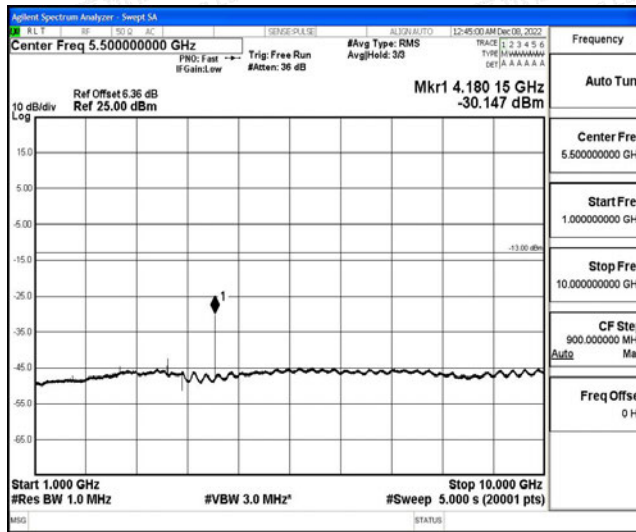

Band5-1.4MHz-16QAM-20407-1RB#0-Range4:1000~10000MHz

Band5-1.4MHz-16QAM-20525-1RB#0-Range1:0.009~0.15MHz

Band5-1.4MHz-16QAM-20525-1RB#0-Range2:0.15~30MHz

Band5-1.4MHz-16QAM-20525-1RB#0-Range3:30~1000MHz

Band5-1.4MHz-16QAM-20525-1RB#0-Range4:1000~10000MHz