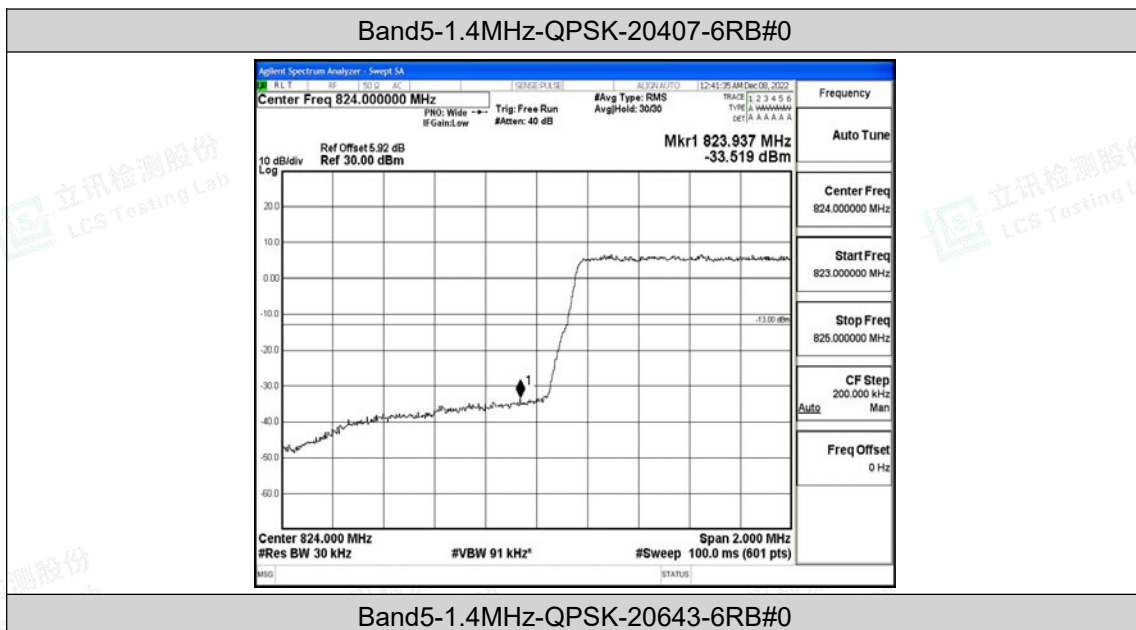

H.4 Band Edge

Test Result

Band	Bandwidth	Modulation	Channel	RB Configuration	Result(dBm)	Verdict
Band5	1.4MHz	QPSK	20407	6RB#0	-33.52	PASS
Band5	1.4MHz	QPSK	20643	6RB#0	-38.03	PASS
Band5	1.4MHz	16QAM	20407	6RB#0	-34.32	PASS
Band5	1.4MHz	16QAM	20643	6RB#0	-36.52	PASS
Band5	3MHz	QPSK	20415	15RB#0	-23.34	PASS
Band5	3MHz	QPSK	20635	15RB#0	-23.09	PASS
Band5	3MHz	16QAM	20415	15RB#0	-24.46	PASS
Band5	3MHz	16QAM	20635	15RB#0	-24.37	PASS
Band5	5MHz	QPSK	20425	25RB#0	-27.73	PASS
Band5	5MHz	QPSK	20625	25RB#0	-27.93	PASS
Band5	5MHz	16QAM	20425	25RB#0	-28.05	PASS
Band5	5MHz	16QAM	20625	25RB#0	-28.84	PASS
Band5	10MHz	QPSK	20450	50RB#0	-29.67	PASS
Band5	10MHz	QPSK	20600	50RB#0	-30.31	PASS
Band5	10MHz	16QAM	20450	50RB#0	-30.47	PASS
Band5	10MHz	16QAM	20600	50RB#0	-31.24	PASS

Test Graphs