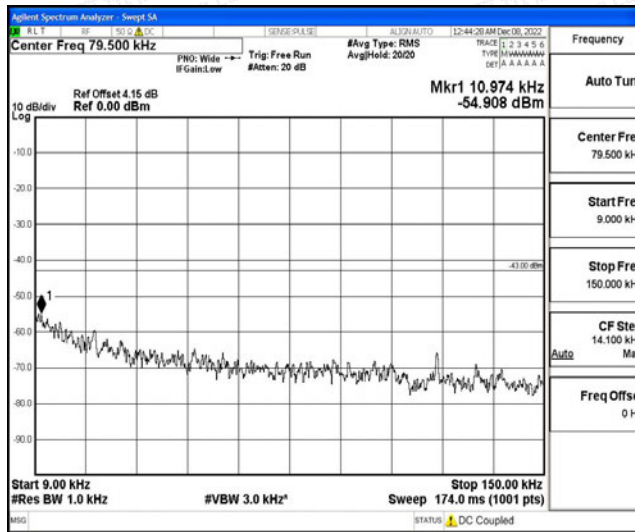

Band5-1.4MHz-16QAM-20525-1RB#0-Range1:0.009~0.15MHz