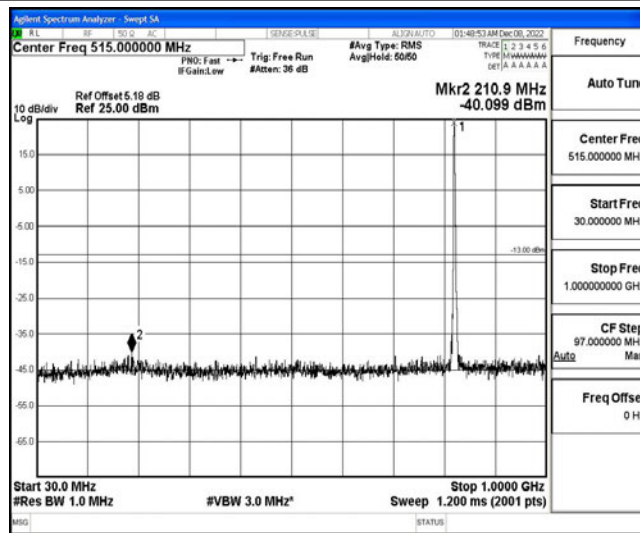

Band5-3MHz-QPSK-20415-1RB#0-Range3:30~1000MHz