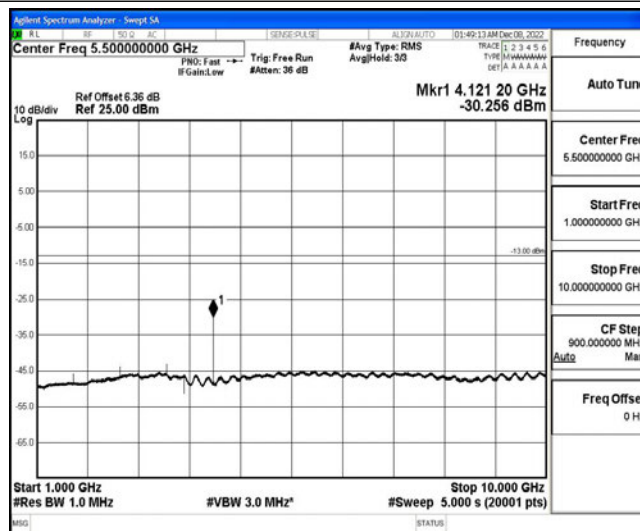

Band5-3MHz-QPSK-20415-1RB#0-Range4:1000~10000MHz