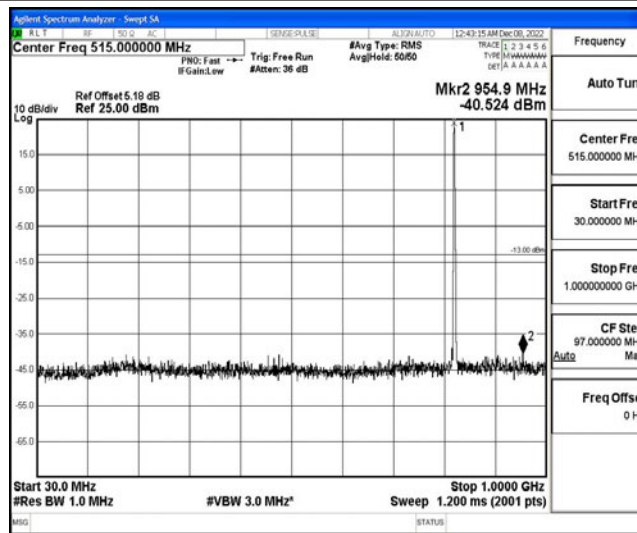

Band5-1.4MHz-QPSK-20643-1RB#0-Range3:30~1000MHz

Band5-1.4MHz-QPSK-20643-1RB#0-Range4:1000~10000MHz

Band5-1.4MHz-16QAM-20407-1RB#0-Range1:0.009~0.15MHz

Band5-1.4MHz-16QAM-20407-1RB#0-Range2:0.15~30MHz

Band5-1.4MHz-16QAM-20407-1RB#0-Range3:30~1000MHz