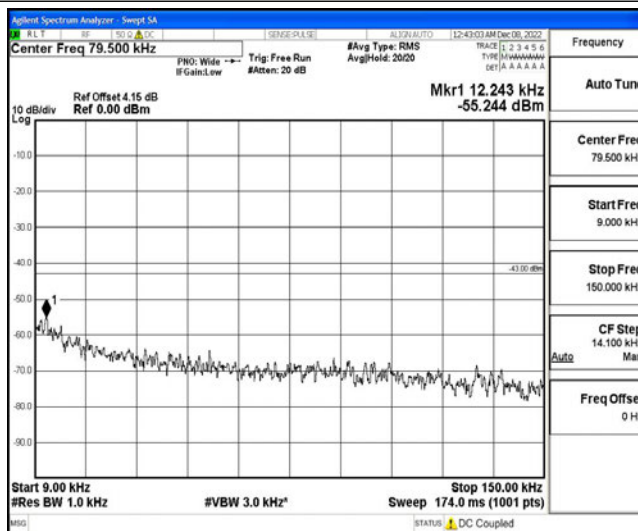

Band5-1.4MHz-16QAM-20407-1RB#0-Range1:0.009~0.15MHz