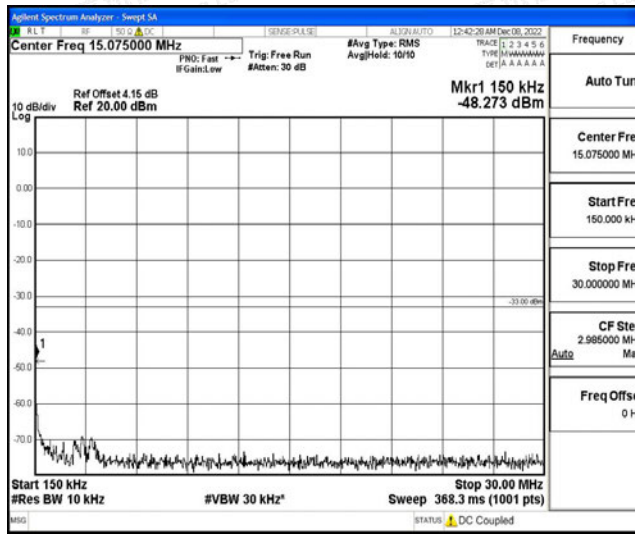

Band5-1.4MHz-QPSK-20407-1RB#0-Range2:0.15~30MHz