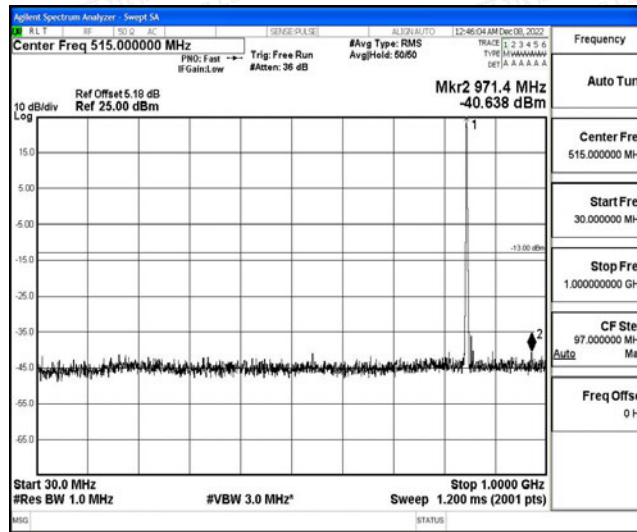

Band5-1.4MHz-16QAM-20643-1RB#0-Range1:0.009~0.15MHz

Band5-1.4MHz-16QAM-20643-1RB#0-Range2:0.15~30MHz

Band5-1.4MHz-16QAM-20643-1RB#0-Range3:30~1000MHz

Band5-1.4MHz-16QAM-20643-1RB#0-Range4:1000~10000MHz

Band5-3MHz-QPSK-20415-1RB#0-Range1:0.009~0.15MHz