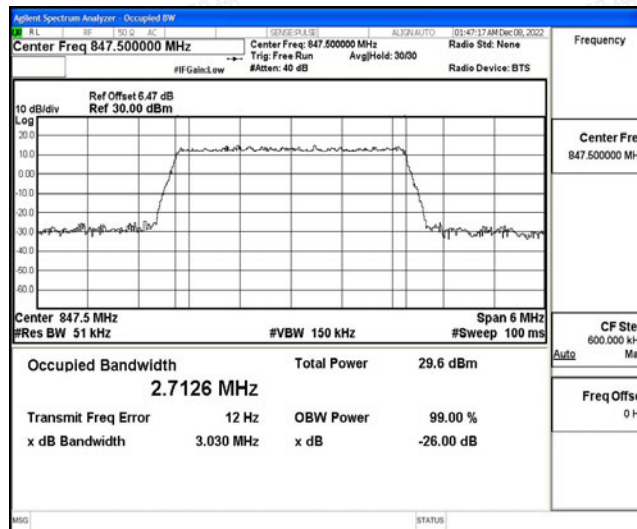

Band5-3MHz-QPSK-20635-15RB#0