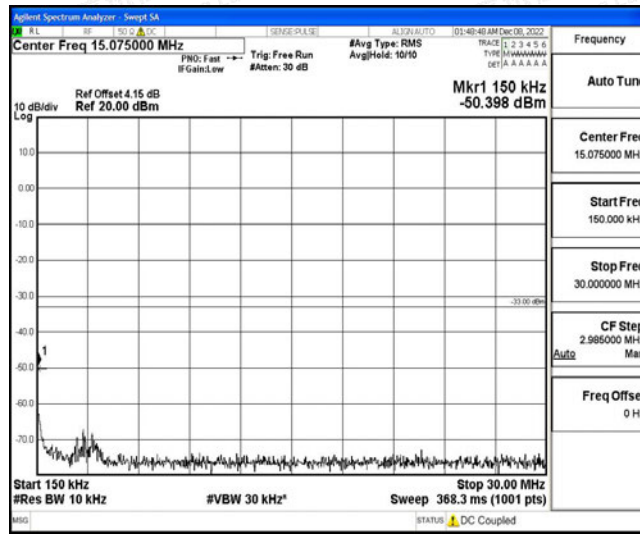

Band5-3MHz-QPSK-20415-1RB#0-Range2:0.15~30MHz