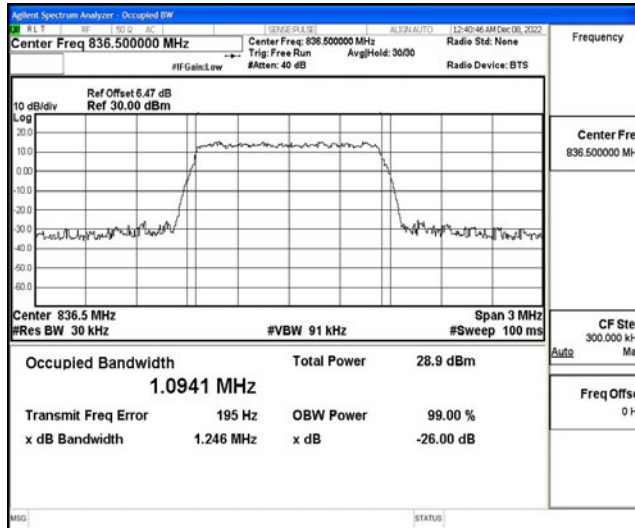

Band5-1.4MHz-QPSK-20525-6RB#0