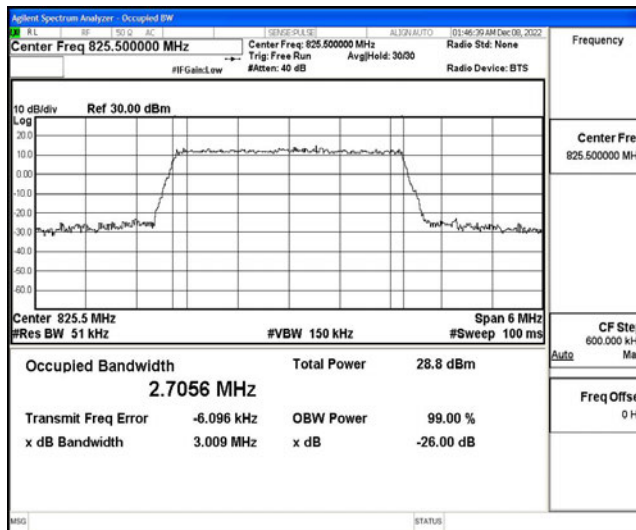

Test Graphs

Band5-1.4MHz-QPSK-20407-6RB#0

Band5-1.4MHz-QPSK-20525-6RB#0

Band5-1.4MHz-QPSK-20643-6RB#0

Band5-1.4MHz-16QAM-20407-6RB#0

Band5-1.4MHz-16QAM-20525-6RB#0

Band5-1.4MHz-16QAM-20643-6RB#0

Band5-3MHz-QPSK-20415-15RB#0