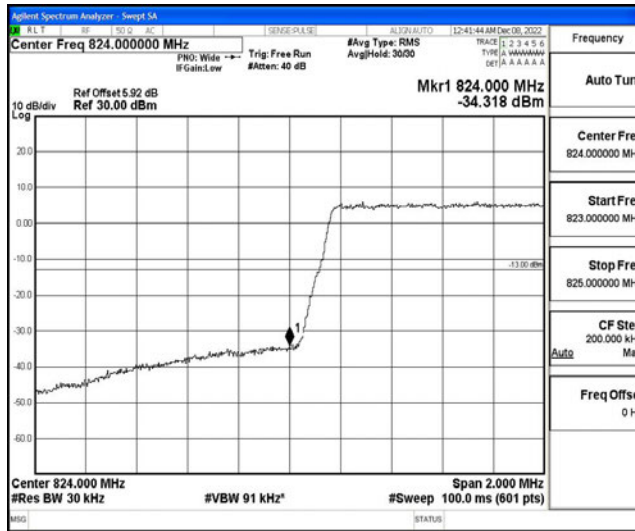

Band5-1.4MHz-16QAM-20407-6RB#0