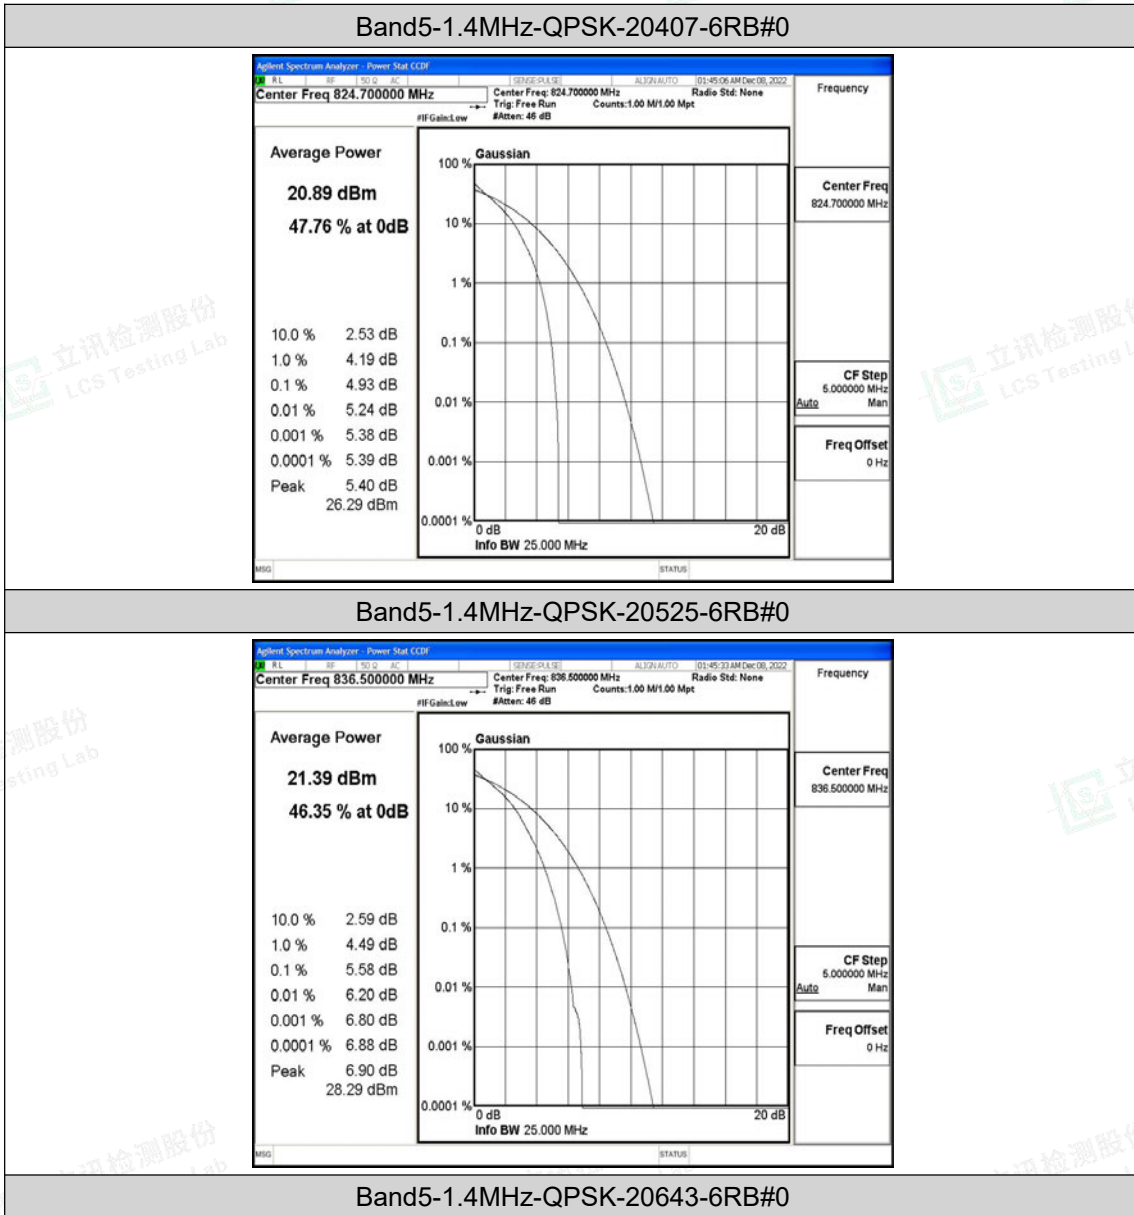

Test Graphs