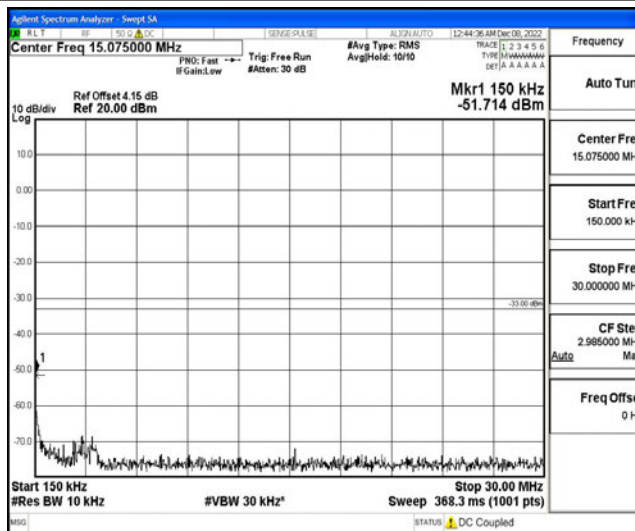

Band5-1.4MHz-16QAM-20407-1RB#0-Range4:1000~10000MHz

Band5-1.4MHz-16QAM-20525-1RB#0-Range1:0.009~0.15MHz

Band5-1.4MHz-16QAM-20525-1RB#0-Range2:0.15~30MHz

Band5-1.4MHz-16QAM-20525-1RB#0-Range3:30~1000MHz

Band5-1.4MHz-16QAM-20525-1RB#0-Range4:1000~10000MHz