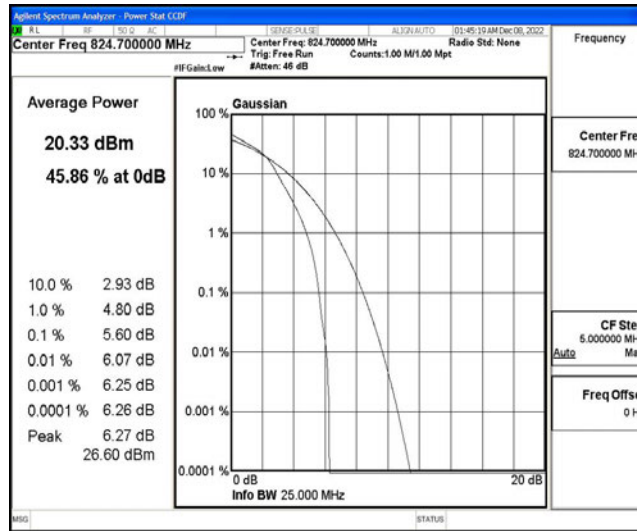

Band5-1.4MHz-16QAM-20407-6RB#0