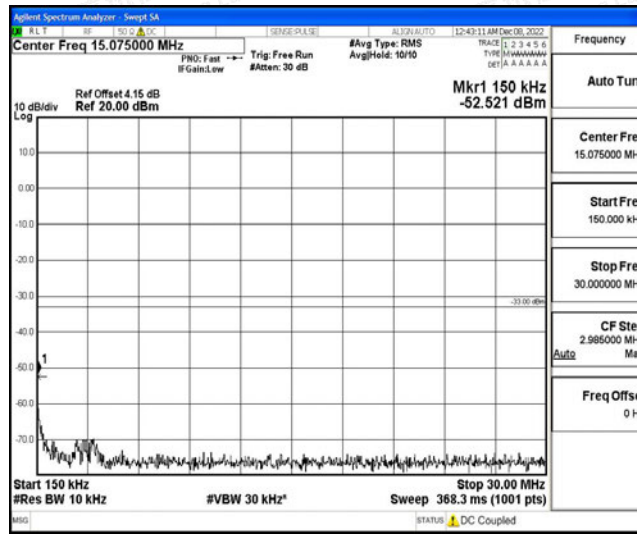

Band5-1.4MHz-QPSK-20643-1RB#0-Range3:30~1000MHz

Band5-1.4MHz-QPSK-20643-1RB#0-Range4:1000~10000MHz

Band5-1.4MHz-16QAM-20407-1RB#0-Range1:0.009~0.15MHz

Band5-1.4MHz-16QAM-20407-1RB#0-Range2:0.15~30MHz

Band5-1.4MHz-16QAM-20407-1RB#0-Range3:30~1000MHz