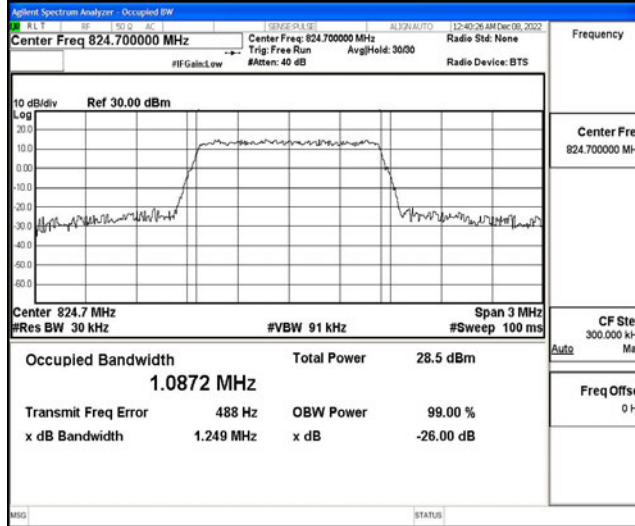

Test Graphs

Band5-1.4MHz-QPSK-20407-6RB#0