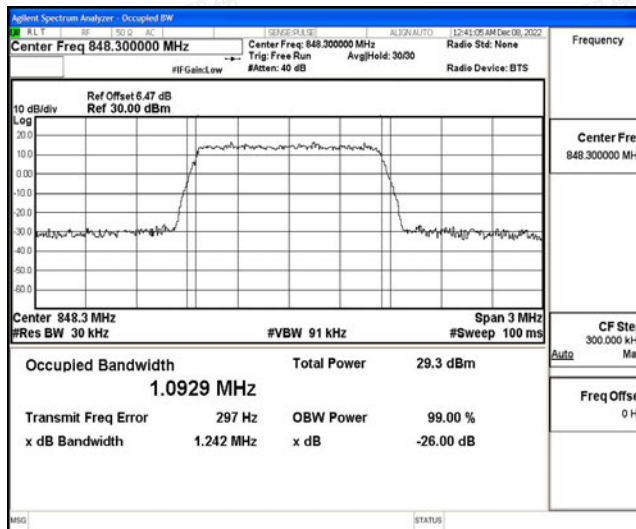

Test Graphs

Band5-1.4MHz-QPSK-20407-6RB#0

Band5-1.4MHz-QPSK-20525-6RB#0

Band5-1.4MHz-QPSK-20643-6RB#0

Band5-1.4MHz-16QAM-20407-6RB#0

Band5-1.4MHz-16QAM-20525-6RB#0

Band5-1.4MHz-16QAM-20643-6RB#0

Band5-3MHz-QPSK-20415-15RB#0