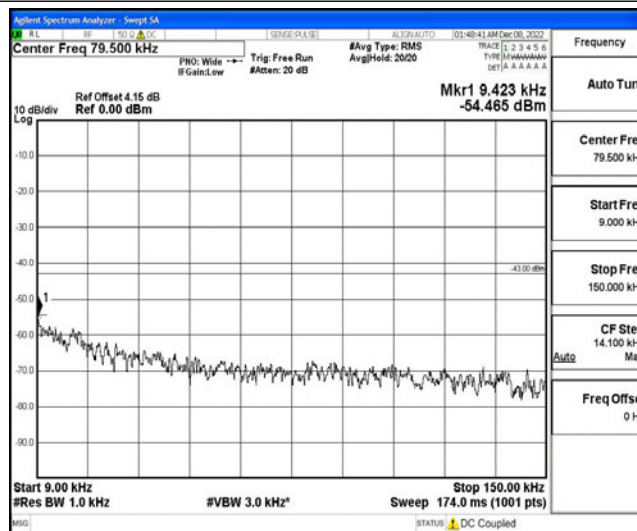

Band5-1.4MHz-16QAM-20643-1RB#0-Range1:0.009~0.15MHz

Band5-1.4MHz-16QAM-20643-1RB#0-Range2:0.15~30MHz

Band5-1.4MHz-16QAM-20643-1RB#0-Range3:30~1000MHz

Band5-1.4MHz-16QAM-20643-1RB#0-Range4:1000~10000MHz

Band5-3MHz-QPSK-20415-1RB#0-Range1:0.009~0.15MHz