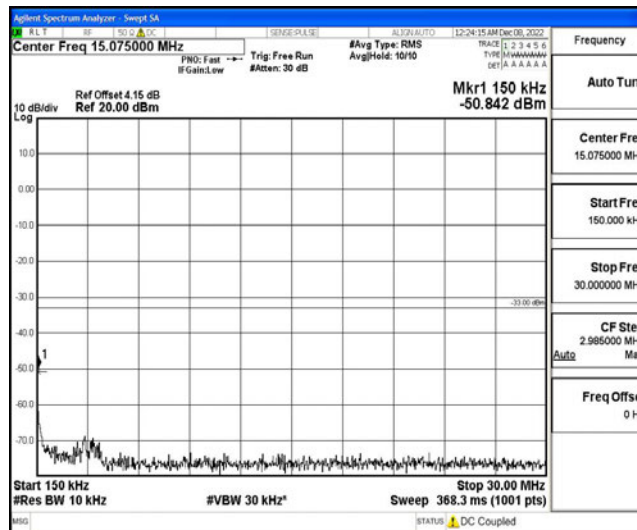

Band4-15MHz-QPSK-20325-1RB#0-Range4:1000~10000MHz

Band4-15MHz-QPSK-20325-1RB#0-Range5:10000~20000MHz

Band4-15MHz-16QAM-20025-1RB#0-Range1:0.009~0.15MHz

Band4-15MHz-16QAM-20025-1RB#0-Range2:0.15~30MHz

Band4-15MHz-16QAM-20025-1RB#0-Range3:30~1000MHz

Band4-15MHz-16QAM-20025-1RB#0-Range4:1000~10000MHz

Band4-15MHz-16QAM-20025-1RB#0-Range5:10000~20000MHz

Band4-15MHz-16QAM-20175-1RB#0-Range1:0.009~0.15MHz

Band4-15MHz-16QAM-20175-1RB#0-Range2:0.15~30MHz

Band4-15MHz-16QAM-20175-1RB#0-Range3:30~1000MHz