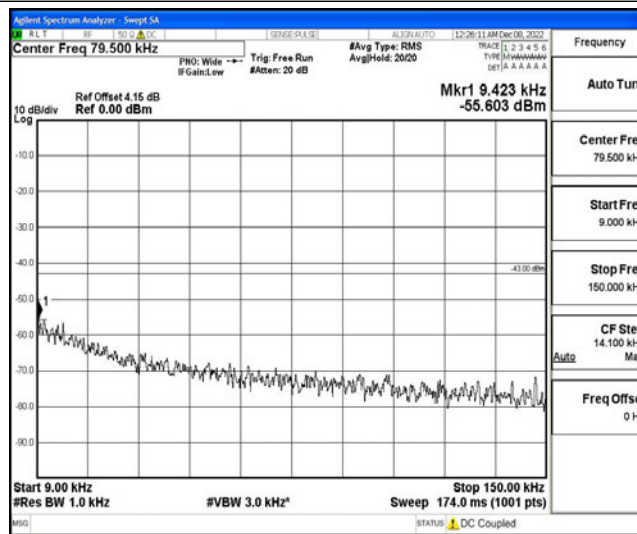

Band4-15MHz-16QAM-20025-1RB#0-Range4:1000~10000MHz

Band4-15MHz-16QAM-20025-1RB#0-Range5:10000~20000MHz

Band4-15MHz-16QAM-20175-1RB#0-Range1:0.009~0.15MHz

Band4-15MHz-16QAM-20175-1RB#0-Range2:0.15~30MHz

Band4-15MHz-16QAM-20175-1RB#0-Range3:30~1000MHz