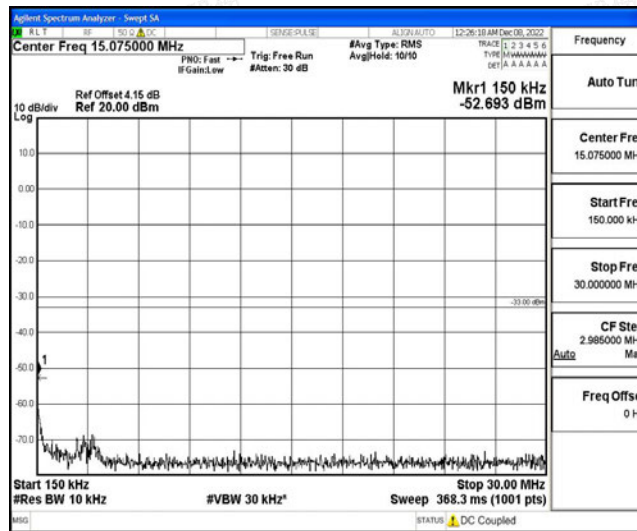

Band4-15MHz-16QAM-20025-1RB#0-Range4:1000~10000MHz

Band4-15MHz-16QAM-20025-1RB#0-Range5:10000~20000MHz

Band4-15MHz-16QAM-20175-1RB#0-Range1:0.009~0.15MHz

Band4-15MHz-16QAM-20175-1RB#0-Range2:0.15~30MHz

Band4-15MHz-16QAM-20175-1RB#0-Range3:30~1000MHz