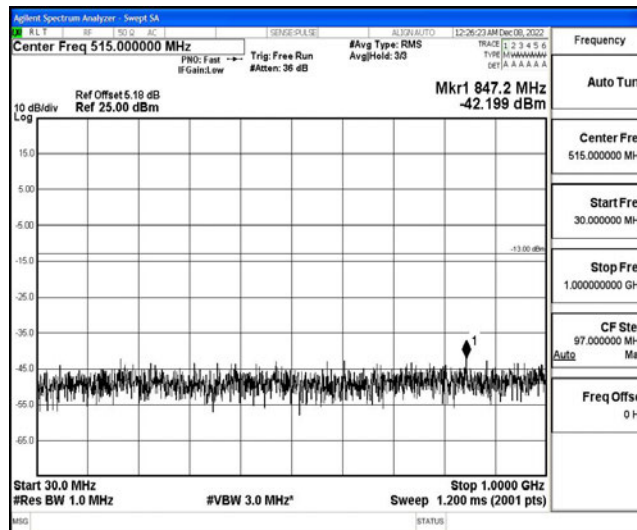

Band4-15MHz-16QAM-20025-1RB#0-Range4:1000~10000MHz

Band4-15MHz-16QAM-20025-1RB#0-Range5:10000~20000MHz

Band4-15MHz-16QAM-20175-1RB#0-Range1:0.009~0.15MHz

Band4-15MHz-16QAM-20175-1RB#0-Range2:0.15~30MHz

Band4-15MHz-16QAM-20175-1RB#0-Range3:30~1000MHz