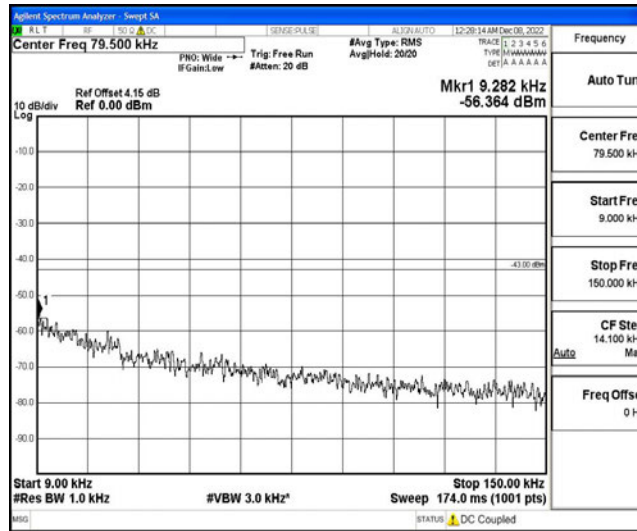

Band4-15MHz-16QAM-20175-1RB#0-Range4:1000~10000MHz

Band4-15MHz-16QAM-20175-1RB#0-Range5:10000~20000MHz

Band4-15MHz-16QAM-20325-1RB#0-Range1:0.009~0.15MHz

Band4-15MHz-16QAM-20325-1RB#0-Range2:0.15~30MHz

Band4-15MHz-16QAM-20325-1RB#0-Range3:30~1000MHz