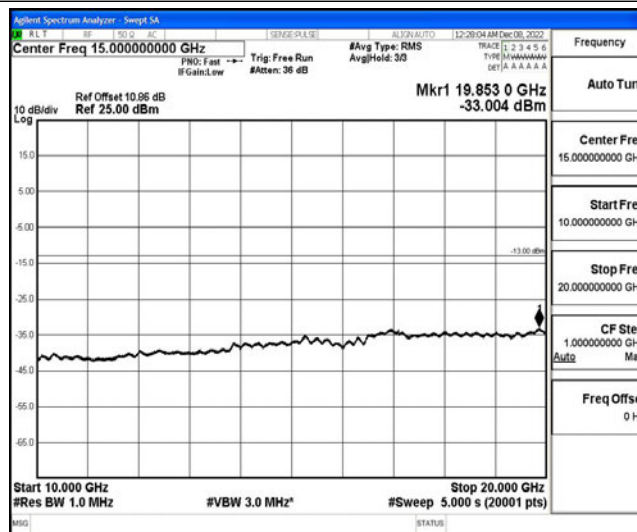

Band4-15MHz-QPSK-20325-1RB#0-Range5:10000~20000MHz

Band4-15MHz-16QAM-20025-1RB#0-Range1:0.009~0.15MHz