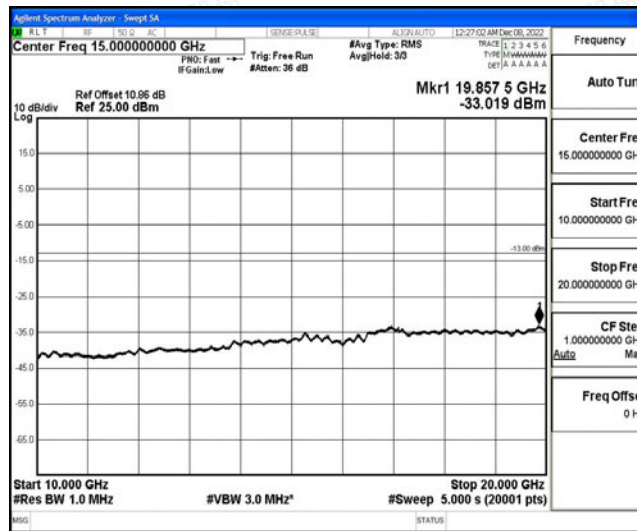

Band4-15MHz-16QAM-20175-1RB#0-Range5:10000~20000MHz

Band4-15MHz-16QAM-20325-1RB#0-Range1:0.009~0.15MHz