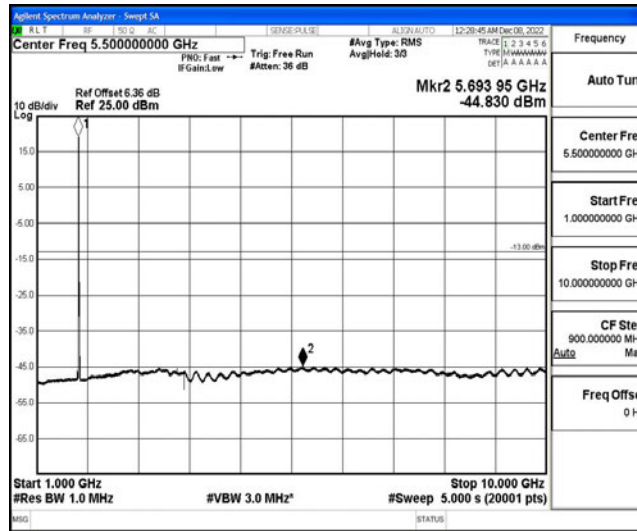

Band4-15MHz-16QAM-20325-1RB#0-Range4:1000~10000MHz

Band4-15MHz-16QAM-20325-1RB#0-Range5:10000~20000MHz