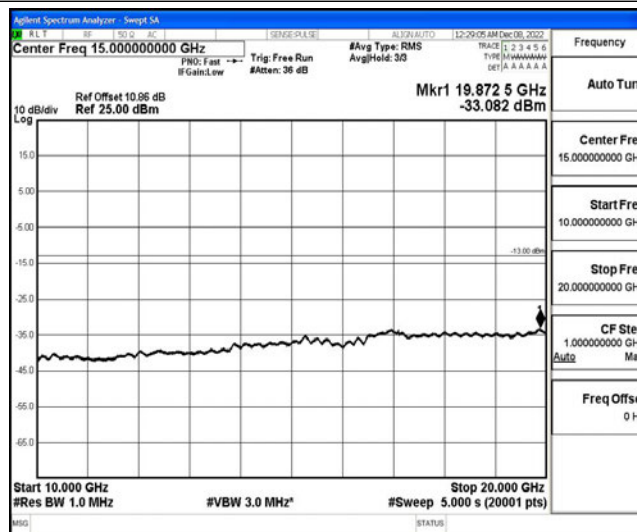

Band4-15MHz-16QAM-20325-1RB#0-Range5:10000~20000MHz

Band4-20MHz-QPSK-20050-1RB#0-Range1:0.009~0.15MHz