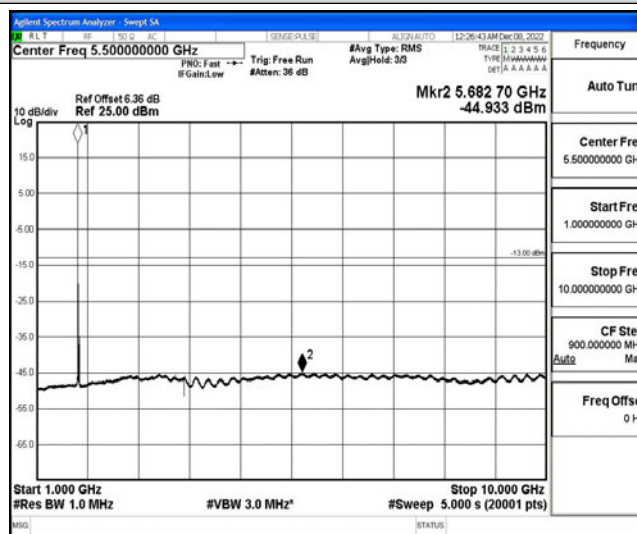

Band4-15MHz-16QAM-20175-1RB#0-Range4:1000~10000MHz

Band4-15MHz-16QAM-20175-1RB#0-Range5:10000~20000MHz