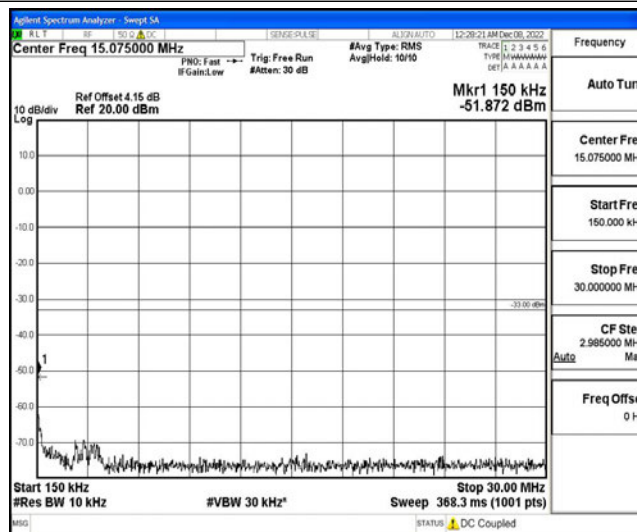

Band4-15MHz-16QAM-20175-1RB#0-Range4:1000~10000MHz

Band4-15MHz-16QAM-20175-1RB#0-Range5:10000~20000MHz

Band4-15MHz-16QAM-20325-1RB#0-Range1:0.009~0.15MHz

Band4-15MHz-16QAM-20325-1RB#0-Range2:0.15~30MHz

Band4-15MHz-16QAM-20325-1RB#0-Range3:30~1000MHz