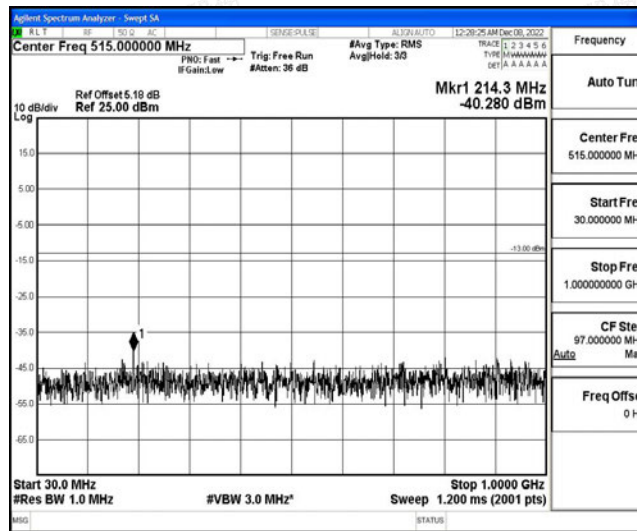

Band4-15MHz-16QAM-20175-1RB#0-Range4:1000~10000MHz

Band4-15MHz-16QAM-20175-1RB#0-Range5:10000~20000MHz

Band4-15MHz-16QAM-20325-1RB#0-Range1:0.009~0.15MHz

Band4-15MHz-16QAM-20325-1RB#0-Range2:0.15~30MHz

Band4-15MHz-16QAM-20325-1RB#0-Range3:30~1000MHz