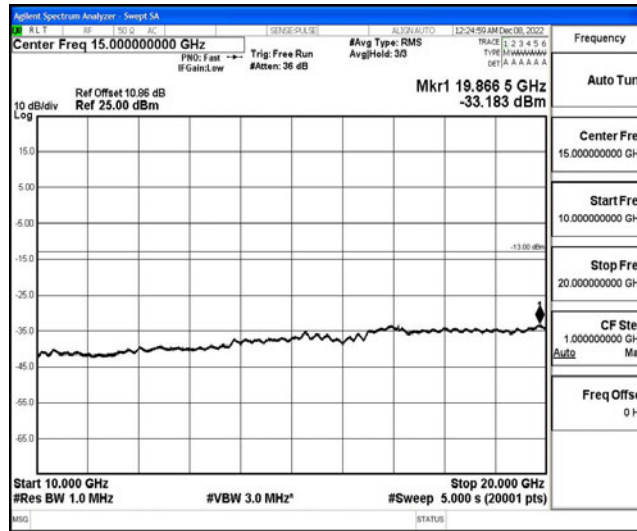

Band4-15MHz-QPSK-20325-1RB#0-Range4:1000~10000MHz

Band4-15MHz-QPSK-20325-1RB#0-Range5:10000~20000MHz

Band4-15MHz-16QAM-20025-1RB#0-Range1:0.009~0.15MHz

Band4-15MHz-16QAM-20025-1RB#0-Range2:0.15~30MHz

Band4-15MHz-16QAM-20025-1RB#0-Range3:30~1000MHz

Band4-15MHz-16QAM-20025-1RB#0-Range4:1000~10000MHz

Band4-15MHz-16QAM-20025-1RB#0-Range5:10000~20000MHz

Band4-15MHz-16QAM-20175-1RB#0-Range1:0.009~0.15MHz

Band4-15MHz-16QAM-20175-1RB#0-Range2:0.15~30MHz

Band4-15MHz-16QAM-20175-1RB#0-Range3:30~1000MHz