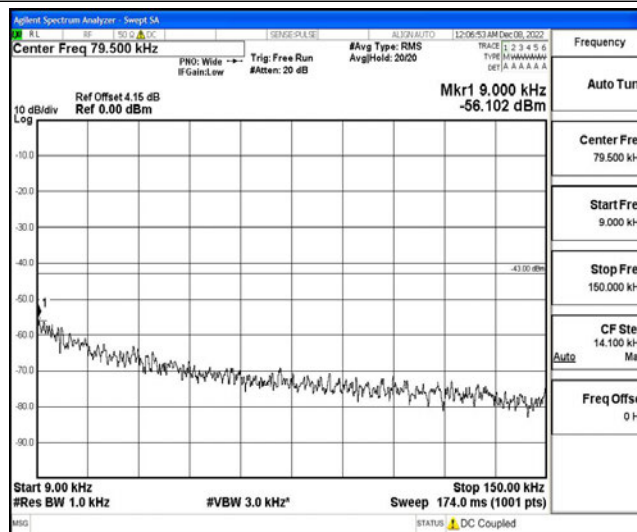

Band4-5MHz-16QAM-20175-1RB#0-Range1:0.009~0.15MHz

Band4-5MHz-16QAM-20175-1RB#0-Range2:0.15~30MHz