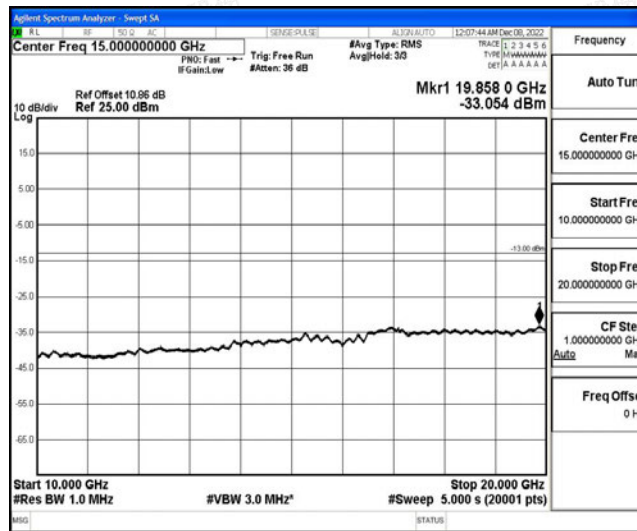

Band4-5MHz-16QAM-20175-1RB#0-Range1:0.009~0.15MHz

Band4-5MHz-16QAM-20175-1RB#0-Range2:0.15~30MHz

Band4-5MHz-16QAM-20175-1RB#0-Range3:30~1000MHz

Band4-5MHz-16QAM-20175-1RB#0-Range4:1000~10000MHz

Band4-5MHz-16QAM-20175-1RB#0-Range5:10000~20000MHz