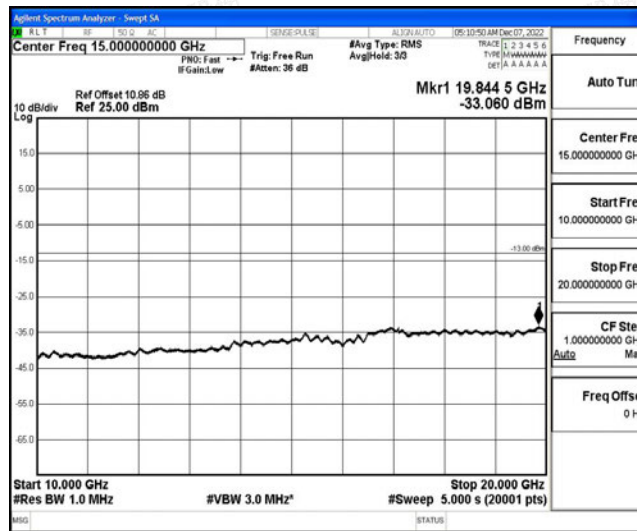

Band4-1.4MHz-16QAM-20175-1RB#0-Range1:0.009~0.15MHz

Band4-1.4MHz-16QAM-20175-1RB#0-Range2:0.15~30MHz

Band4-1.4MHz-16QAM-20175-1RB#0-Range3:30~1000MHz

Band4-1.4MHz-16QAM-20175-1RB#0-Range4:1000~10000MHz

Band4-1.4MHz-16QAM-20175-1RB#0-Range5:10000~20000MHz