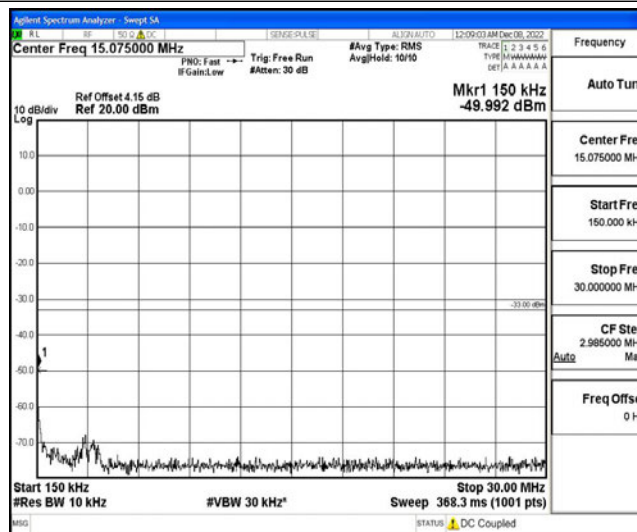

Band4-5MHz-16QAM-20375-1RB#0-Range2:0.15~30MHz

Band4-5MHz-16QAM-20375-1RB#0-Range3:30~1000MHz