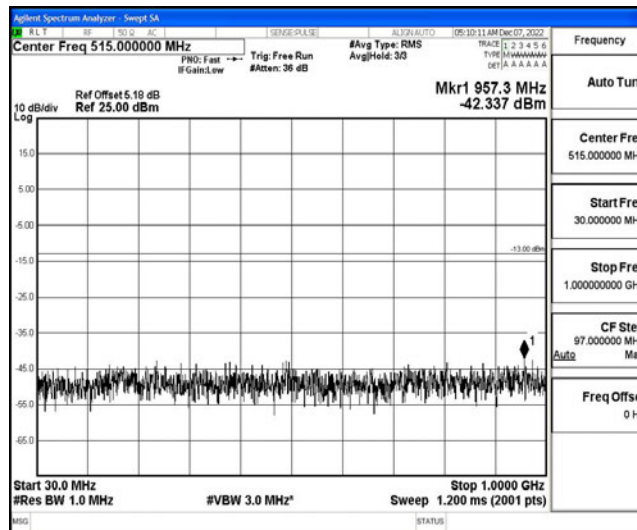

Band4-1.4MHz-16QAM-20175-1RB#0-Range1:0.009~0.15MHz

Band4-1.4MHz-16QAM-20175-1RB#0-Range2:0.15~30MHz

Band4-1.4MHz-16QAM-20175-1RB#0-Range3:30~1000MHz

Band4-1.4MHz-16QAM-20175-1RB#0-Range4:1000~10000MHz

Band4-1.4MHz-16QAM-20175-1RB#0-Range5:10000~20000MHz