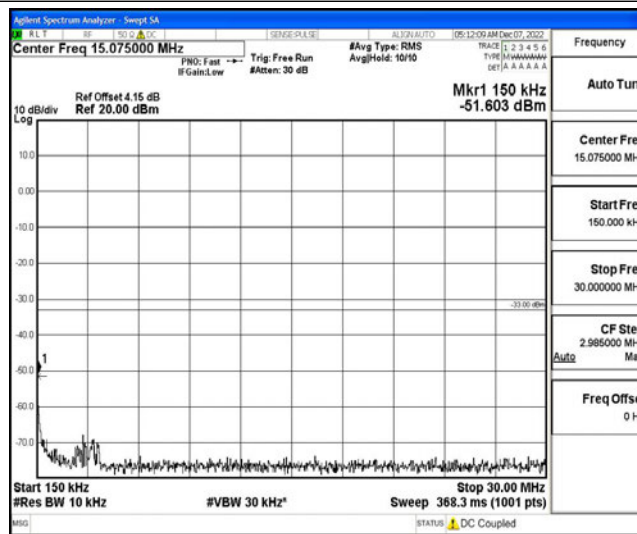

Band4-1.4MHz-16QAM-20393-1RB#0-Range2:0.15~30MHz

Band4-1.4MHz-16QAM-20393-1RB#0-Range3:30~1000MHz