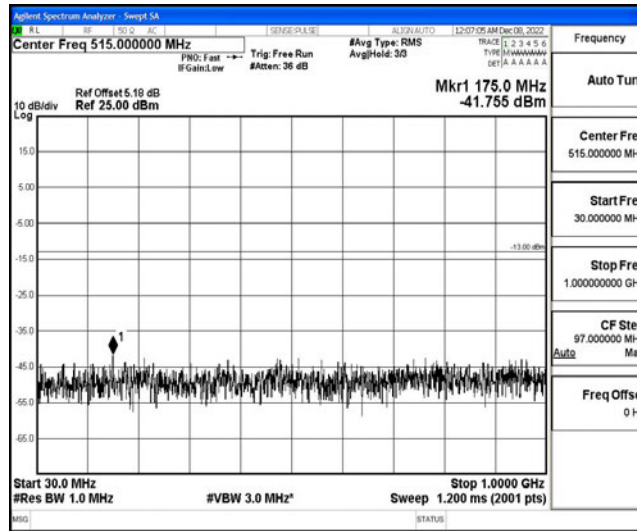

Band4-5MHz-16QAM-20175-1RB#0-Range1:0.009~0.15MHz

Band4-5MHz-16QAM-20175-1RB#0-Range2:0.15~30MHz

Band4-5MHz-16QAM-20175-1RB#0-Range3:30~1000MHz

Band4-5MHz-16QAM-20175-1RB#0-Range4:1000~10000MHz

Band4-5MHz-16QAM-20175-1RB#0-Range5:10000~20000MHz