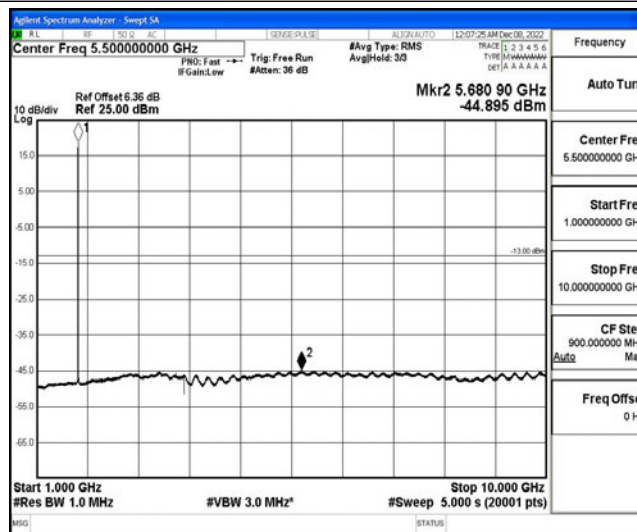

Band4-5MHz-16QAM-20175-1RB#0-Range1:0.009~0.15MHz

Band4-5MHz-16QAM-20175-1RB#0-Range2:0.15~30MHz

Band4-5MHz-16QAM-20175-1RB#0-Range3:30~1000MHz

Band4-5MHz-16QAM-20175-1RB#0-Range4:1000~10000MHz

Band4-5MHz-16QAM-20175-1RB#0-Range5:10000~20000MHz