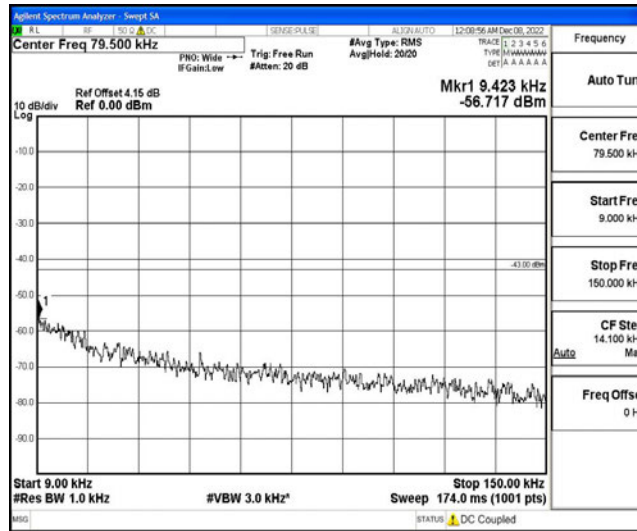

Band4-5MHz-16QAM-20375-1RB#0-Range1:0.009~0.15MHz

Band4-5MHz-16QAM-20375-1RB#0-Range2:0.15~30MHz