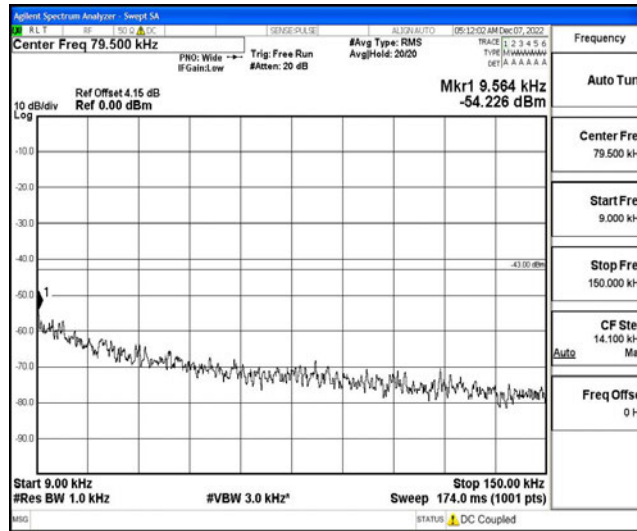

Band4-1.4MHz-16QAM-20393-1RB#0-Range1:0.009~0.15MHz

Band4-1.4MHz-16QAM-20393-1RB#0-Range2:0.15~30MHz