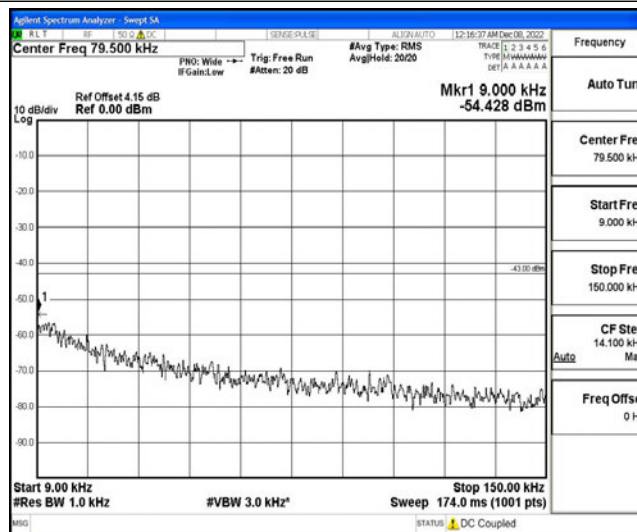

Band4-10MHz-16QAM-20175-1RB#0-Range1:0.009~0.15MHz

Band4-10MHz-16QAM-20175-1RB#0-Range2:0.15~30MHz