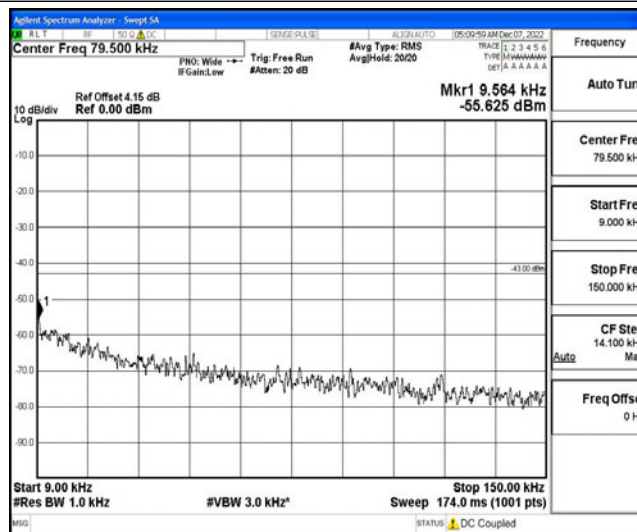

Band4-1.4MHz-16QAM-20175-1RB#0-Range1:0.009~0.15MHz

Band4-1.4MHz-16QAM-20175-1RB#0-Range2:0.15~30MHz