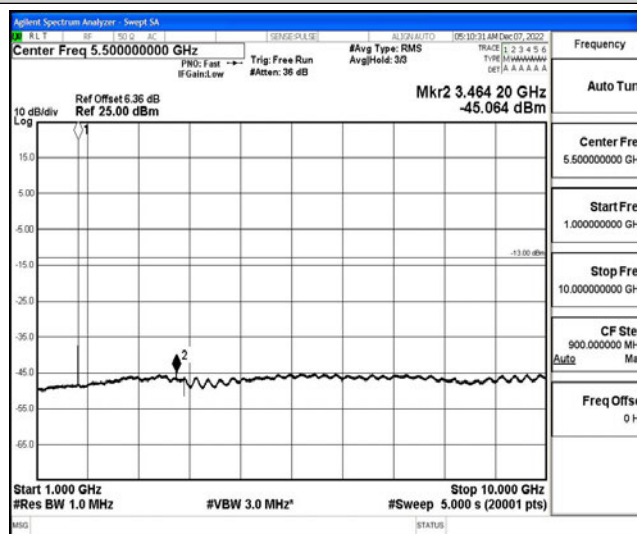

Band4-1.4MHz-16QAM-20175-1RB#0-Range1:0.009~0.15MHz

Band4-1.4MHz-16QAM-20175-1RB#0-Range2:0.15~30MHz

Band4-1.4MHz-16QAM-20175-1RB#0-Range3:30~1000MHz

Band4-1.4MHz-16QAM-20175-1RB#0-Range4:1000~10000MHz

Band4-1.4MHz-16QAM-20175-1RB#0-Range5:10000~20000MHz