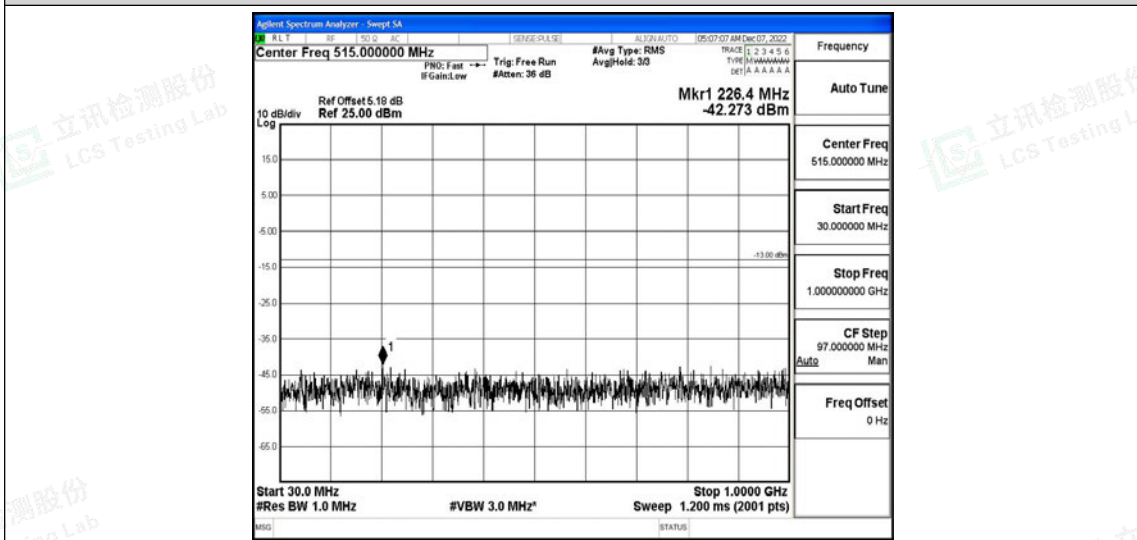

Band4-1.4MHz-QPSK-19957-1RB#0-Range3:30~1000MHz