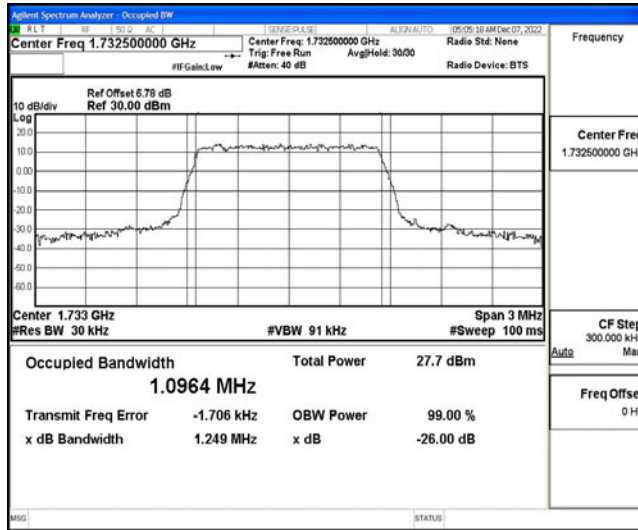

Band4-1.4MHz-QPSK-20175-6RB#0