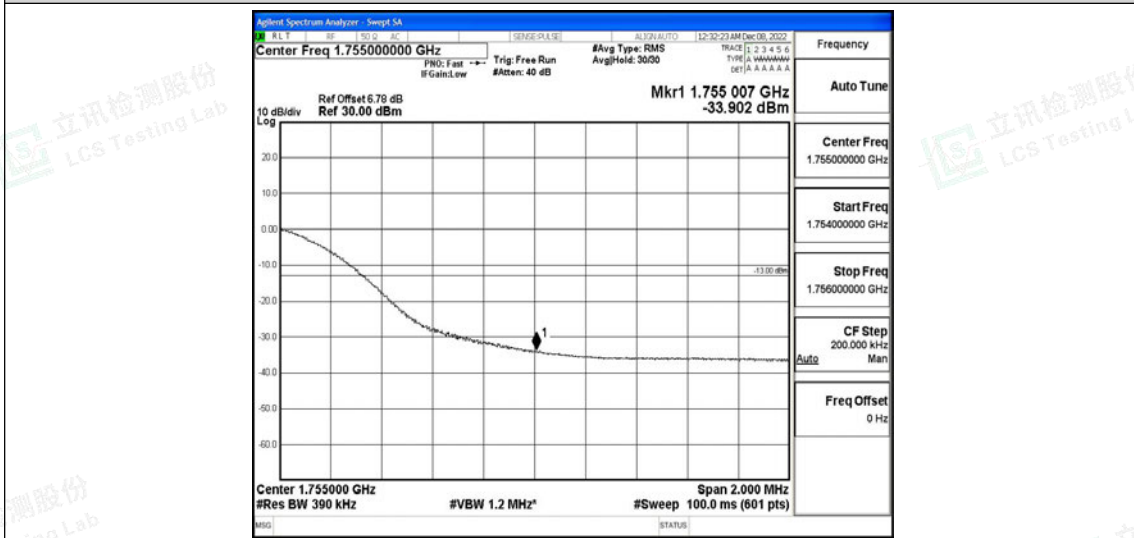

Band4-20MHz-QPSK-20300-100RB#0

Band4-20MHz-16QAM-20050-100RB#0

Band4-20MHz-16QAM-20300-100RB#0

G.5 Conducted Spurious Emission

Test Result

Band	Bandwidth	Modulation	Channel	RB Configuration	Frequency Range	Result (dBm)	Verdict
Band4	1.4MHz	QPSK	19957	1RB#0	Range1:0.009~0.15MHz	-56.12	PASS
Band4	1.4MHz	QPSK	19957	1RB#0	Range2:0.15~30MHz	-51.21	PASS
Band4	1.4MHz	QPSK	19957	1RB#0	Range3:30~1000MHz	-42.27	PASS
Band4	1.4MHz	QPSK	19957	1RB#0	Range4:1000~10000MHz	-44.63	PASS
Band4	1.4MHz	QPSK	19957	1RB#0	Range5:10000~20000MHz	-33.2	PASS
Band4	1.4MHz	QPSK	20175	1RB#0	Range1:0.009~0.15MHz	-55.66	PASS
Band4	1.4MHz	QPSK	20175	1RB#0	Range2:0.15~30MHz	-50.15	PASS
Band4	1.4MHz	QPSK	20175	1RB#0	Range3:30~1000MHz	-41.53	PASS
Band4	1.4MHz	QPSK	20175	1RB#0	Range4:1000~10000MHz	-44.74	PASS
Band4	1.4MHz	QPSK	20175	1RB#0	Range5:10000~20000MHz	-33.28	PASS
Band4	1.4MHz	QPSK	20393	1RB#0	Range1:0.009~0.15MHz	-54.34	PASS
Band4	1.4MHz	QPSK	20393	1RB#0	Range2:0.15~30MHz	-51.31	PASS
Band4	1.4MHz	QPSK	20393	1RB#0	Range3:30~1000MHz	-42.59	PASS
Band4	1.4MHz	QPSK	20393	1RB#0	Range4:1000~10000MHz	-44.79	PASS
Band4	1.4MHz	QPSK	20393	1RB#0	Range5:10000~20000MHz	-33.2	PASS
Band4	1.4MHz	16QAM	19957	1RB#0	Range1:0.009~0.15MHz	-54.81	PASS
Band4	1.4MHz	16QAM	19957	1RB#0	Range2:0.15~30MHz	-51.02	PASS
Band4	1.4MHz	16QAM	19957	1RB#0	Range3:30~1000MHz	-41.91	PASS
Band4	1.4MHz	16QAM	19957	1RB#0	Range4:1000~10000MHz	-44.76	PASS
Band4	1.4MHz	16QAM	19957	1RB#0	Range5:10000~20000MHz	-33.16	PASS
Band4	1.4MHz	16QAM	20175	1RB#0	Range1:0.009~0.15MHz	-55.63	PASS
Band4	1.4MHz	16QAM	20175	1RB#0	Range2:0.15~30MHz	-50.36	PASS
Band4	1.4MHz	16QAM	20175	1RB#0	Range3:30~1000MHz	-42.34	PASS
Band4	1.4MHz	16QAM	20175	1RB#0	Range4:1000~10000MHz	-45.06	PASS
Band4	1.4MHz	16QAM	20175	1RB#0	Range5:10000~20000MHz	-33.06	PASS
Band4	1.4MHz	16QAM	20393	1RB#0	Range1:0.009~0.15MHz	-54.23	PASS
Band4	1.4MHz	16QAM	20393	1RB#0	Range2:0.15~30MHz	-51.6	PASS
Band4	1.4MHz	16QAM	20393	1RB#0	Range3:30~1000MHz	-42.38	PASS
Band4	1.4MHz	16QAM	20393	1RB#0	Range4:1000~10000MHz	-44.99	PASS
Band4	1.4MHz	16QAM	20393	1RB#0	Range5:10000~20000MHz	-33.1	PASS
Band4	3MHz	QPSK	19965	1RB#0	Range1:0.009~0.15MHz	-56.58	PASS
Band4	3MHz	QPSK	19965	1RB#0	Range2:0.15~30MHz	-49.81	PASS