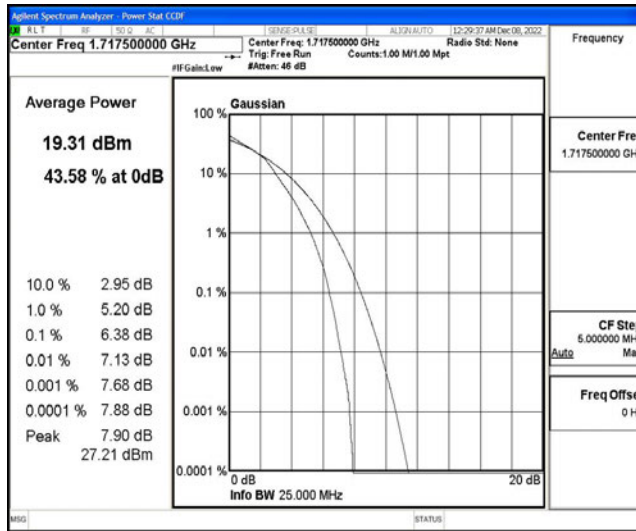

Band4-15MHz-16QAM-20025-75RB#0