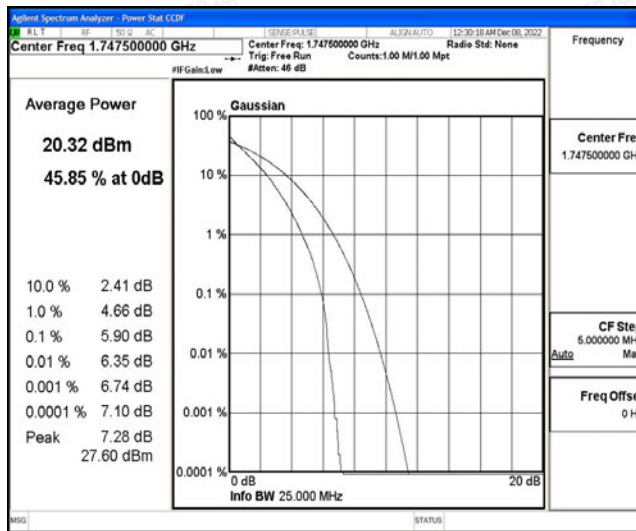

Band4-15MHz-QPSK-20325-75RB#0