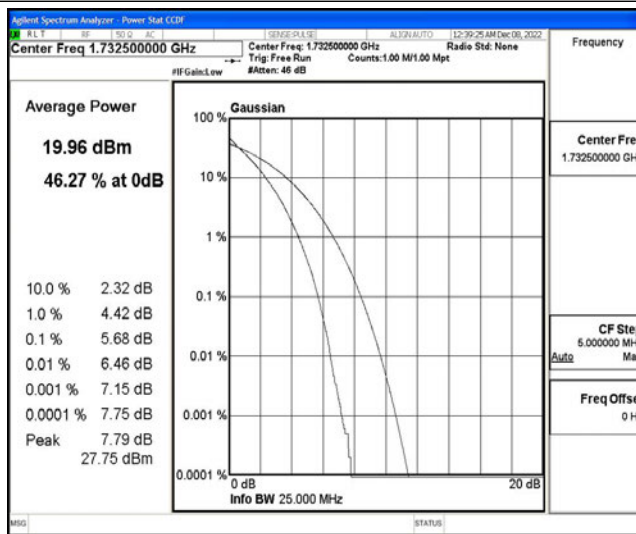

Band4-20MHz-QPSK-20175-100RB#0

Band4-20MHz-QPSK-20300-100RB#0

Band4-20MHz-16QAM-20050-100RB#0

Band4-20MHz-16QAM-20175-100RB#0

Band4-20MHz-16QAM-20300-100RB#0

G.3 26dB Bandwidth and Occupied Bandwidth

Test Result