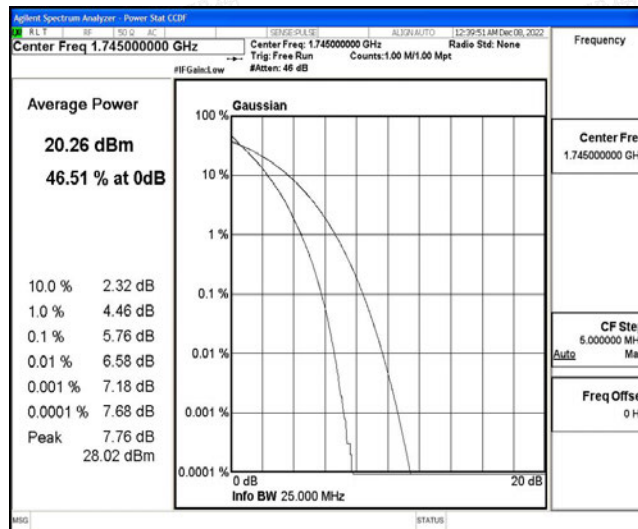

Band4-20MHz-QPSK-20175-100RB#0

Band4-20MHz-QPSK-20300-100RB#0

Band4-20MHz-16QAM-20050-100RB#0

Band4-20MHz-16QAM-20175-100RB#0

Band4-20MHz-16QAM-20300-100RB#0

G.3 26dB Bandwidth and Occupied Bandwidth

Test Result