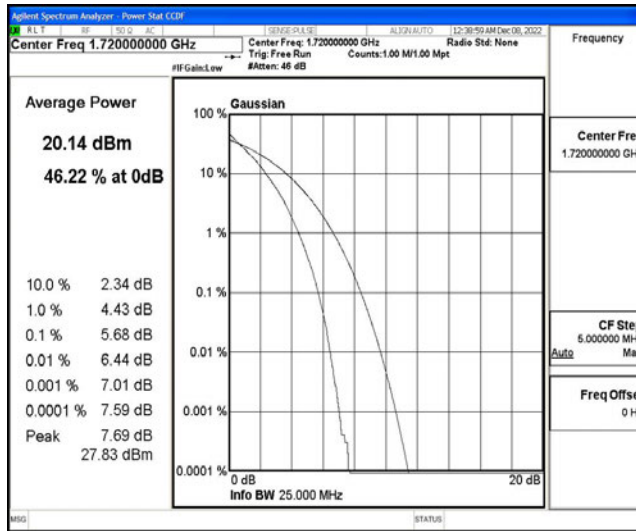

Band4-20MHz-QPSK-20175-100RB#0

Band4-20MHz-QPSK-20300-100RB#0

Band4-20MHz-16QAM-20050-100RB#0

Band4-20MHz-16QAM-20175-100RB#0

Band4-20MHz-16QAM-20300-100RB#0

G.3 26dB Bandwidth and Occupied Bandwidth

Test Result