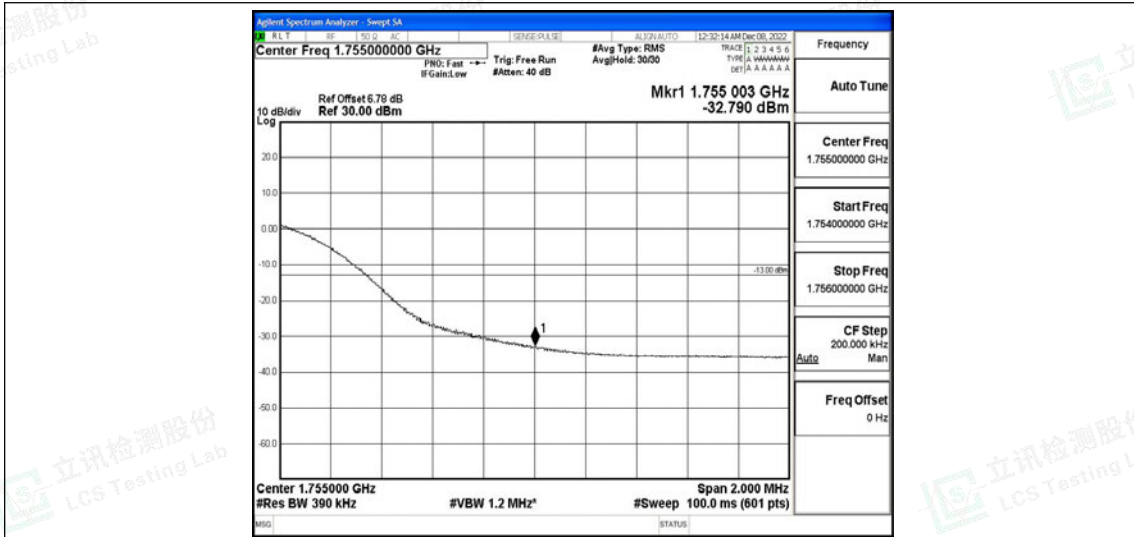

Band4-20MHz-QPSK-20300-100RB#0