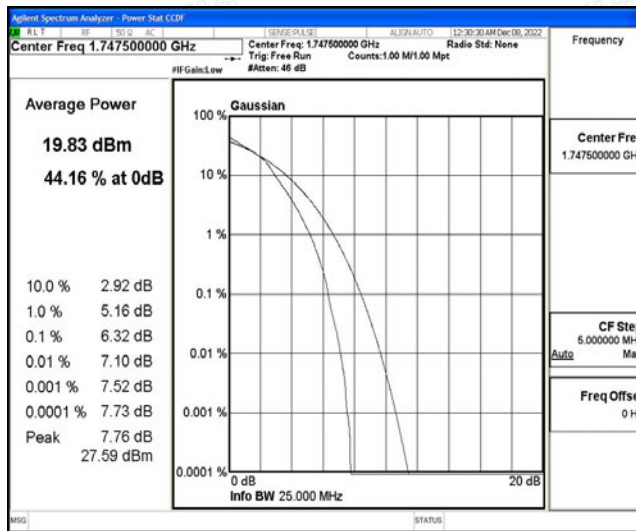

Band4-15MHz-16QAM-20325-75RB#0