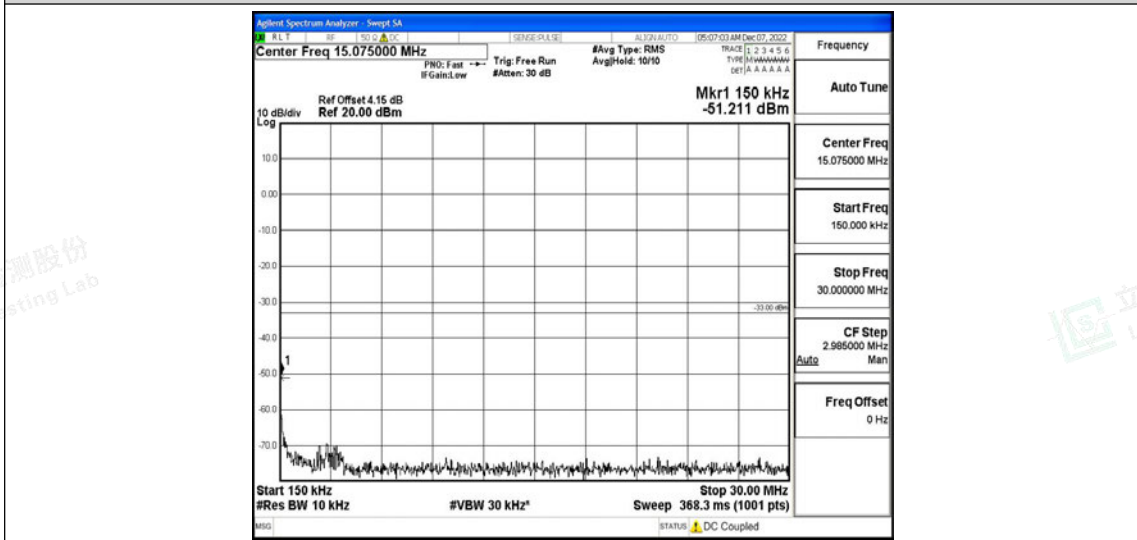

Band4-1.4MHz-QPSK-19957-1RB#0-Range2:0.15~30MHz