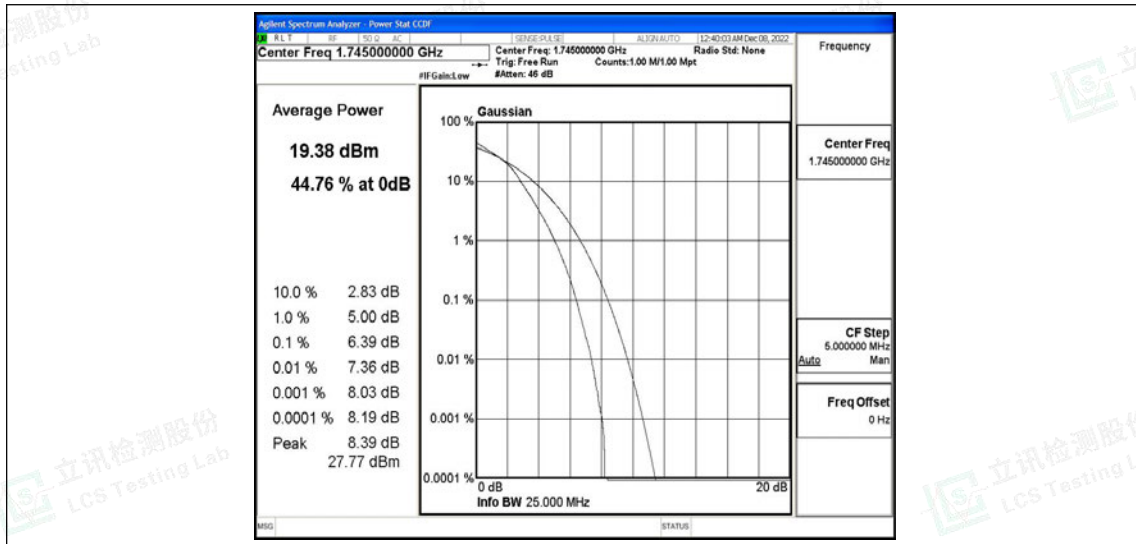

Band4-20MHz-QPSK-20175-100RB#0

Band4-20MHz-QPSK-20300-100RB#0

Band4-20MHz-16QAM-20050-100RB#0

Band4-20MHz-16QAM-20175-100RB#0

Band4-20MHz-16QAM-20300-100RB#0

G.3 26dB Bandwidth and Occupied Bandwidth

Test Result