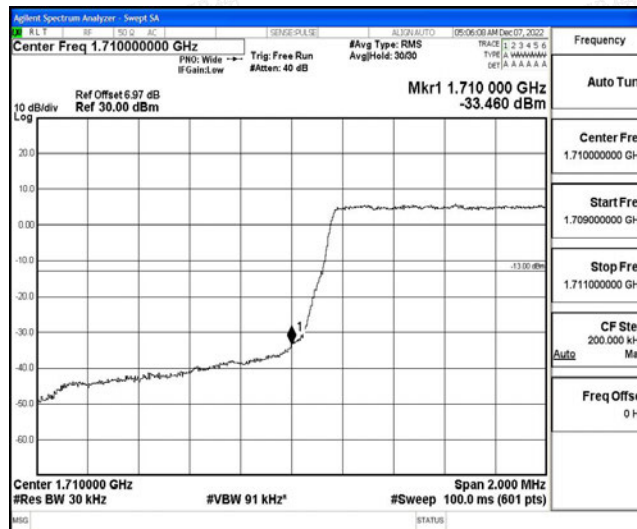

G.4 Band Edge

Test Result

Band	Bandwidth	Modulation	Channel	RB Configuration	Result(dBm)	Verdict
Band4	1.4MHz	QPSK	19957	6RB#0	-33.46	PASS
Band4	1.4MHz	QPSK	20393	6RB#0	-33.83	PASS
Band4	1.4MHz	16QAM	19957	6RB#0	-34.19	PASS
Band4	1.4MHz	16QAM	20393	6RB#0	-34.22	PASS
Band4	3MHz	QPSK	19965	15RB#0	-23.35	PASS
Band4	3MHz	QPSK	20385	15RB#0	-24.83	PASS
Band4	3MHz	16QAM	19965	15RB#0	-24.83	PASS
Band4	3MHz	16QAM	20385	15RB#0	-24.68	PASS
Band4	5MHz	QPSK	19975	25RB#0	-29.27	PASS
Band4	5MHz	QPSK	20375	25RB#0	-29.04	PASS
Band4	5MHz	16QAM	19975	25RB#0	-29.52	PASS
Band4	5MHz	16QAM	20375	25RB#0	-29.41	PASS
Band4	10MHz	QPSK	20000	50RB#0	-32.50	PASS
Band4	10MHz	QPSK	20350	50RB#0	-31.54	PASS
Band4	10MHz	16QAM	20000	50RB#0	-32.81	PASS
Band4	10MHz	16QAM	20350	50RB#0	-31.55	PASS
Band4	15MHz	QPSK	20025	75RB#0	-32.96	PASS
Band4	15MHz	QPSK	20325	75RB#0	-31.07	PASS
Band4	15MHz	16QAM	20025	75RB#0	-32.82	PASS
Band4	15MHz	16QAM	20325	75RB#0	-31.21	PASS
Band4	20MHz	QPSK	20050	100RB#0	-35.09	PASS
Band4	20MHz	QPSK	20300	100RB#0	-32.79	PASS
Band4	20MHz	16QAM	20050	100RB#0	-34.97	PASS
Band4	20MHz	16QAM	20300	100RB#0	-33.90	PASS

Test Graphs

Band4-1.4MHz-QPSK-19957-6RB#0

Band4-1.4MHz-QPSK-20393-6RB#0

Band4-1.4MHz-16QAM-19957-6RB#0

Band4-1.4MHz-16QAM-20393-6RB#0

Band4-3MHz-QPSK-19965-15RB#0

Band4-3MHz-QPSK-20385-15RB#0

Band4-3MHz-16QAM-19965-15RB#0