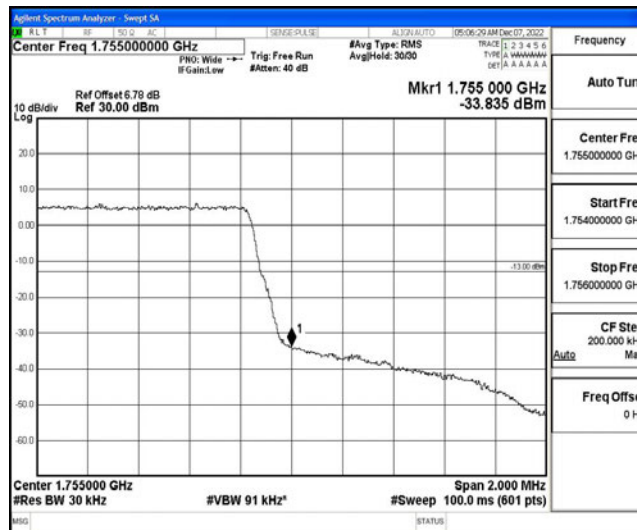

Band4-1.4MHz-QPSK-20393-6RB#0