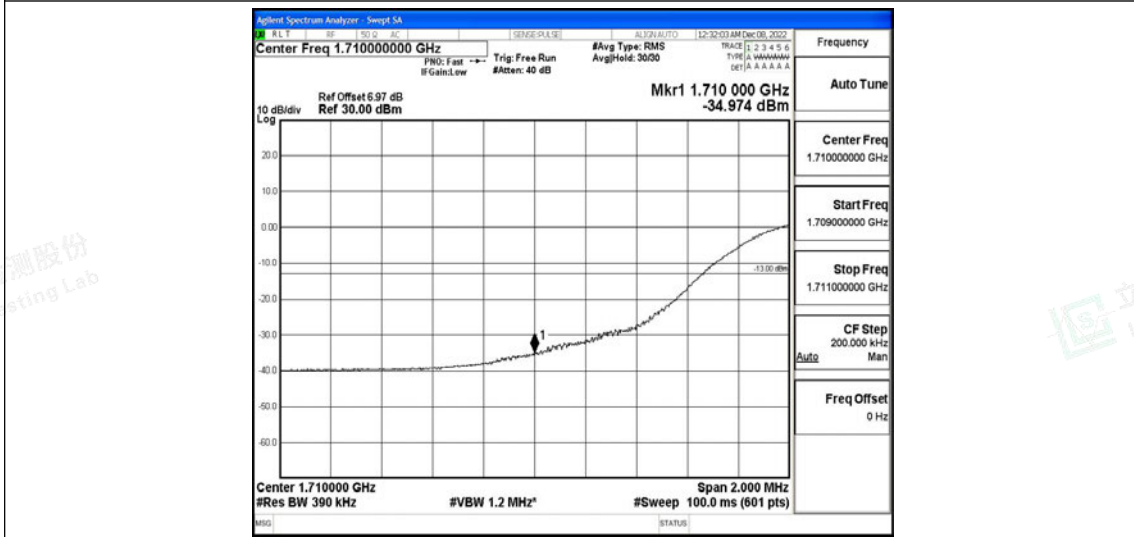

Band4-20MHz-16QAM-20050-100RB#0