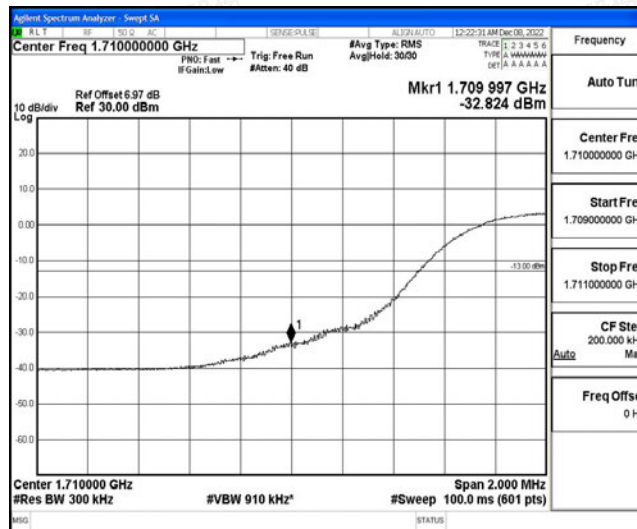

Band4-10MHz-16QAM-20000-50RB#0

Band4-10MHz-16QAM-20350-50RB#0

Band4-15MHz-QPSK-20025-75RB#0

Band4-15MHz-QPSK-20325-75RB#0

Band4-15MHz-16QAM-20025-75RB#0

Band4-15MHz-16QAM-20325-75RB#0

Band4-20MHz-QPSK-20050-100RB#0