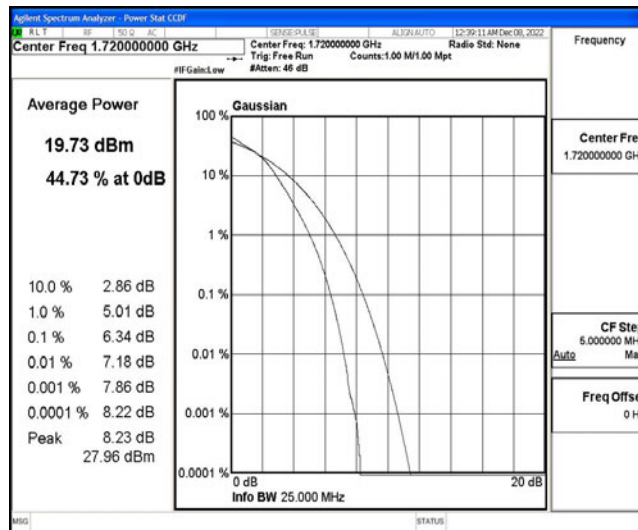

Band4-20MHz-QPSK-20175-100RB#0

Band4-20MHz-QPSK-20300-100RB#0

Band4-20MHz-16QAM-20050-100RB#0

Band4-20MHz-16QAM-20175-100RB#0

Band4-20MHz-16QAM-20300-100RB#0

G.3 26dB Bandwidth and Occupied Bandwidth

Test Result