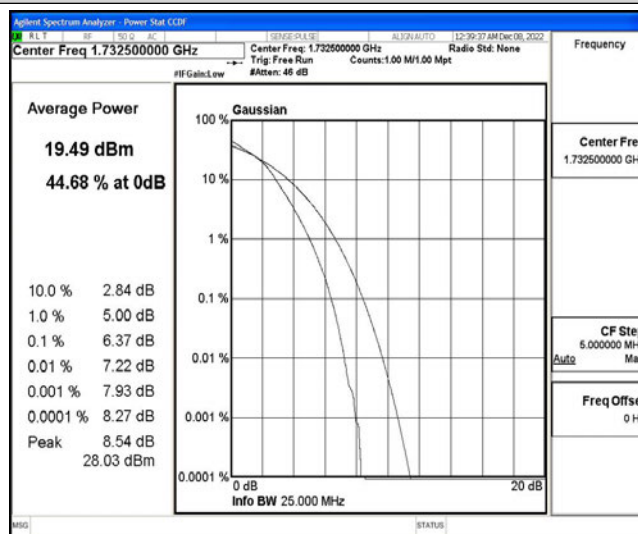

Band4-20MHz-QPSK-20175-100RB#0

Band4-20MHz-QPSK-20300-100RB#0

Band4-20MHz-16QAM-20050-100RB#0

Band4-20MHz-16QAM-20175-100RB#0

Band4-20MHz-16QAM-20300-100RB#0

G.3 26dB Bandwidth and Occupied Bandwidth

Test Result