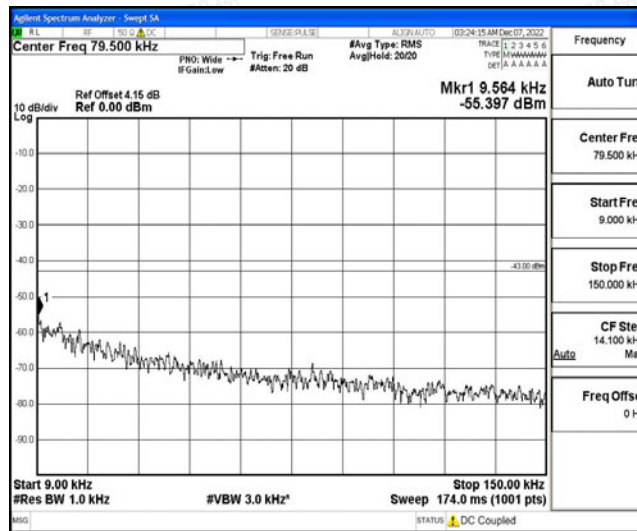

Band2-1.4MHz-16QAM-18607-1RB#0-Range1:0.009~0.15MHz

Band2-1.4MHz-16QAM-18607-1RB#0-Range2:0.15~30MHz