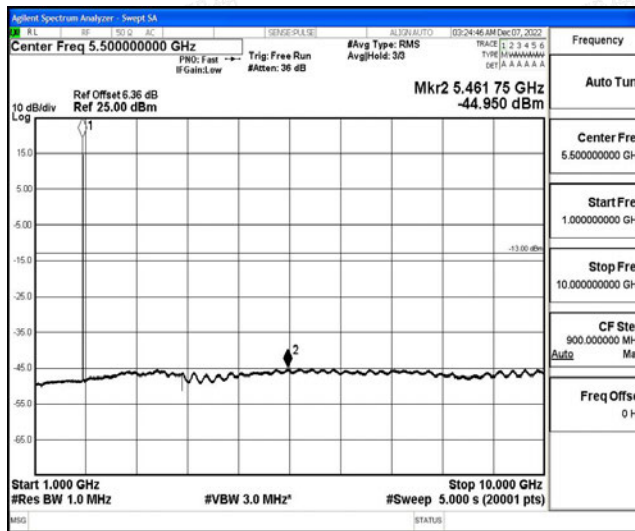

Band2-1.4MHz-16QAM-18607-1RB#0-Range1:0.009~0.15MHz

Band2-1.4MHz-16QAM-18607-1RB#0-Range2:0.15~30MHz

Band2-1.4MHz-16QAM-18607-1RB#0-Range3:30~1000MHz

Band2-1.4MHz-16QAM-18607-1RB#0-Range4:1000~10000MHz

Band2-1.4MHz-16QAM-18607-1RB#0-Range5:10000~20000MHz