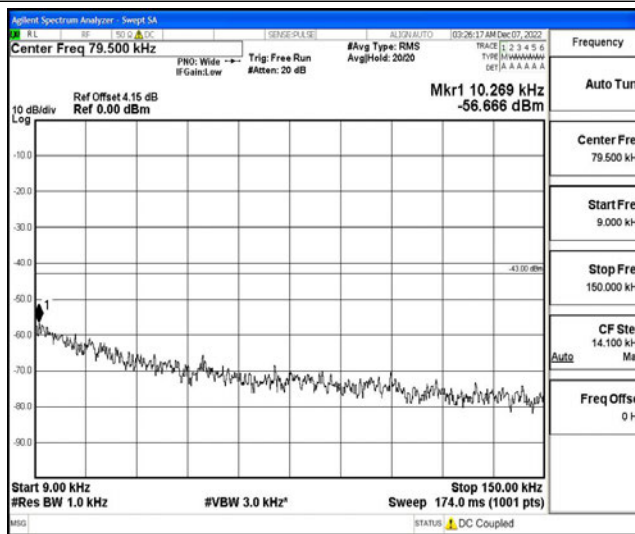

Band2-1.4MHz-16QAM-18900-1RB#0-Range1:0.009~0.15MHz

Band2-1.4MHz-16QAM-18900-1RB#0-Range2:0.15~30MHz