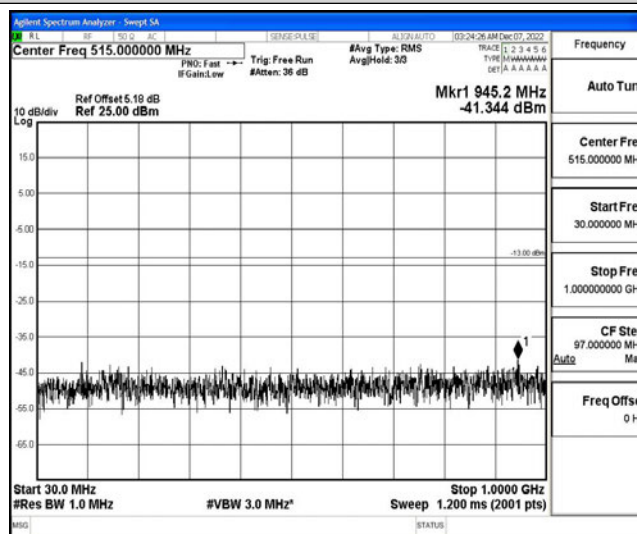

Band2-1.4MHz-16QAM-18607-1RB#0-Range1:0.009~0.15MHz

Band2-1.4MHz-16QAM-18607-1RB#0-Range2:0.15~30MHz

Band2-1.4MHz-16QAM-18607-1RB#0-Range3:30~1000MHz

Band2-1.4MHz-16QAM-18607-1RB#0-Range4:1000~10000MHz

Band2-1.4MHz-16QAM-18607-1RB#0-Range5:10000~20000MHz