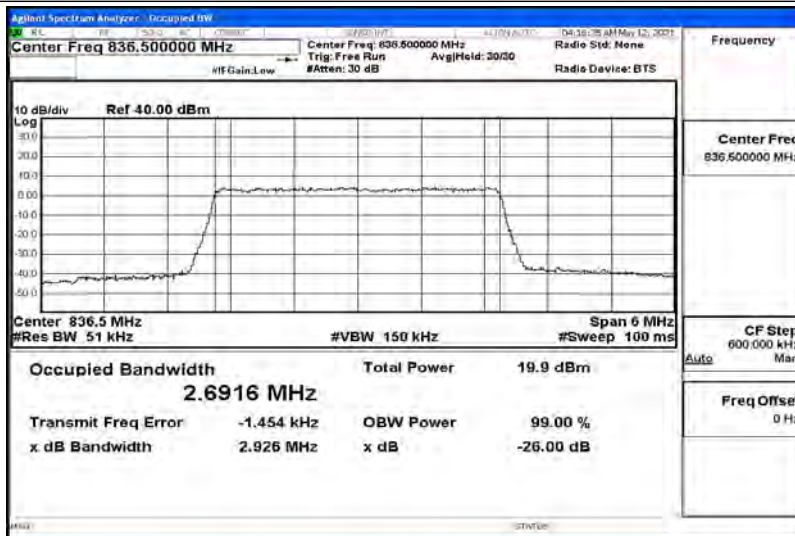

Band5-3MHz-QPSK-20635-15RB#0-2.6987