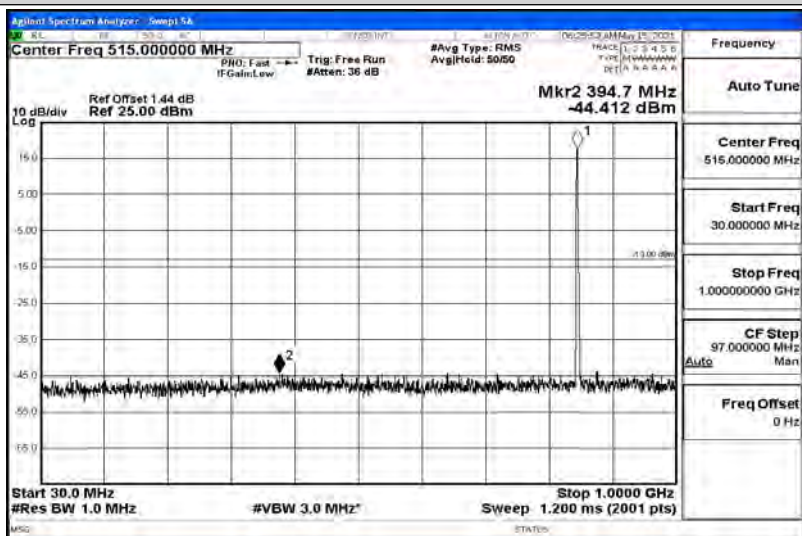

Band5-1.4MHz-QPSK-20643-1RB#0-Range1:30~1000MHz