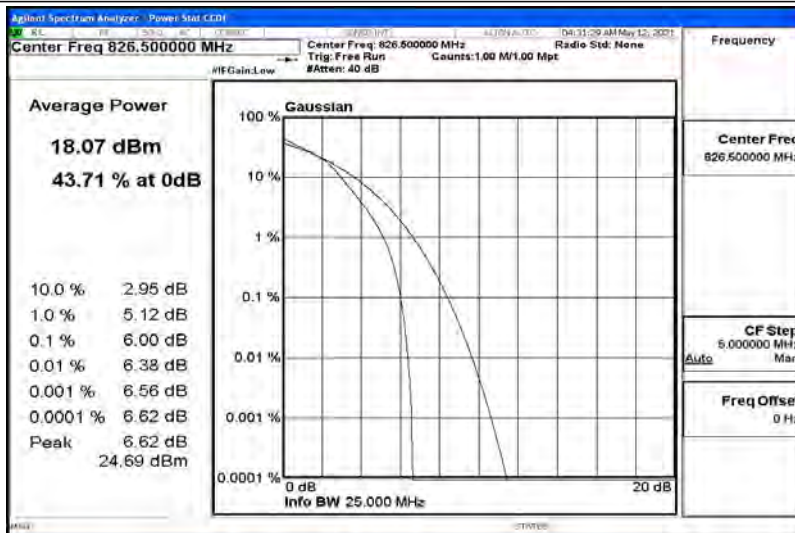

Band5-5MHz-16QAM-20425-25RB#0