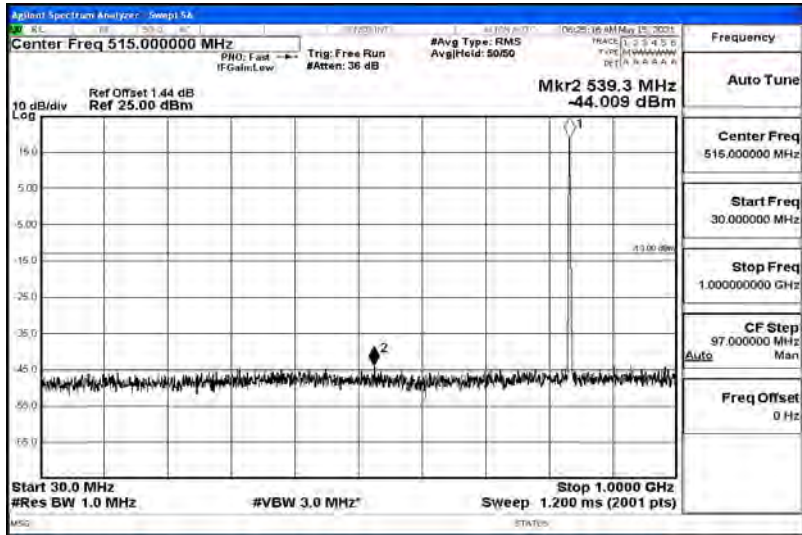

Band5-1.4MHz-QPSK-20643-1RB#0-Range1:30~1000MHz

Band5-1.4MHz-QPSK-20643-1RB#0-Range2:1000~10000MHz

Band5-1.4MHz-16QAM-20407-1RB#0-Range1:30~1000MHz

Band5-1.4MHz-16QAM-20407-1RB#0-Range2:1000~10000MHz

Band5-1.4MHz-16QAM-20525-1RB#0-Range1:30~1000MHz