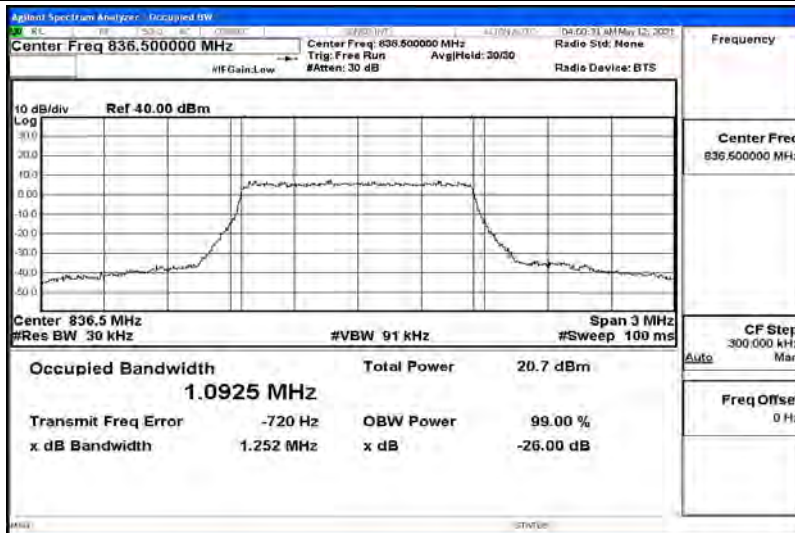

Test Graphs

Band5-1.4MHz-QPSK-20407-6RB#0-1.0900

Band5-1.4MHz-QPSK-20525-6RB#0-1.0954

Band5-1.4MHz-QPSK-20643-6RB#0-1.0888

Band5-1.4MHz-16QAM-20407-6RB#0-1.0880

Band5-1.4MHz-16QAM-20525-6RB#0-1.0925

Band5-1.4MHz-16QAM-20643-6RB#0-1.0879