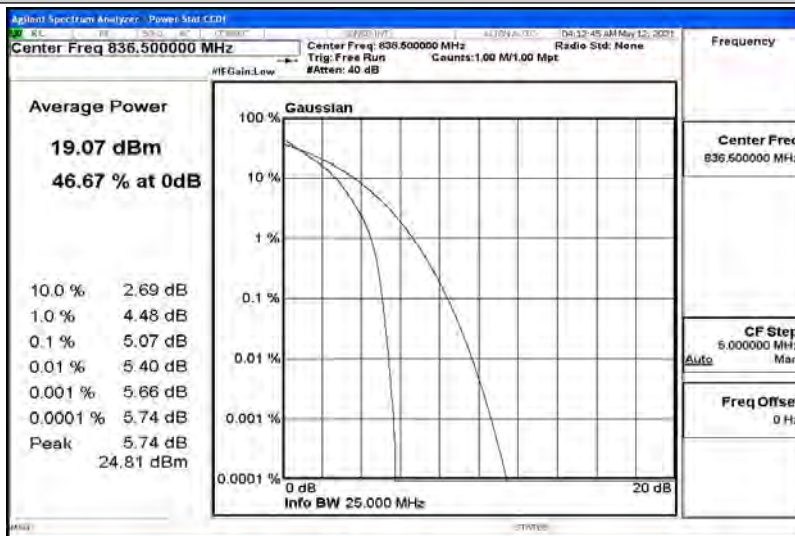

Band5-1.4MHz-QPSK-20525-6RB#0