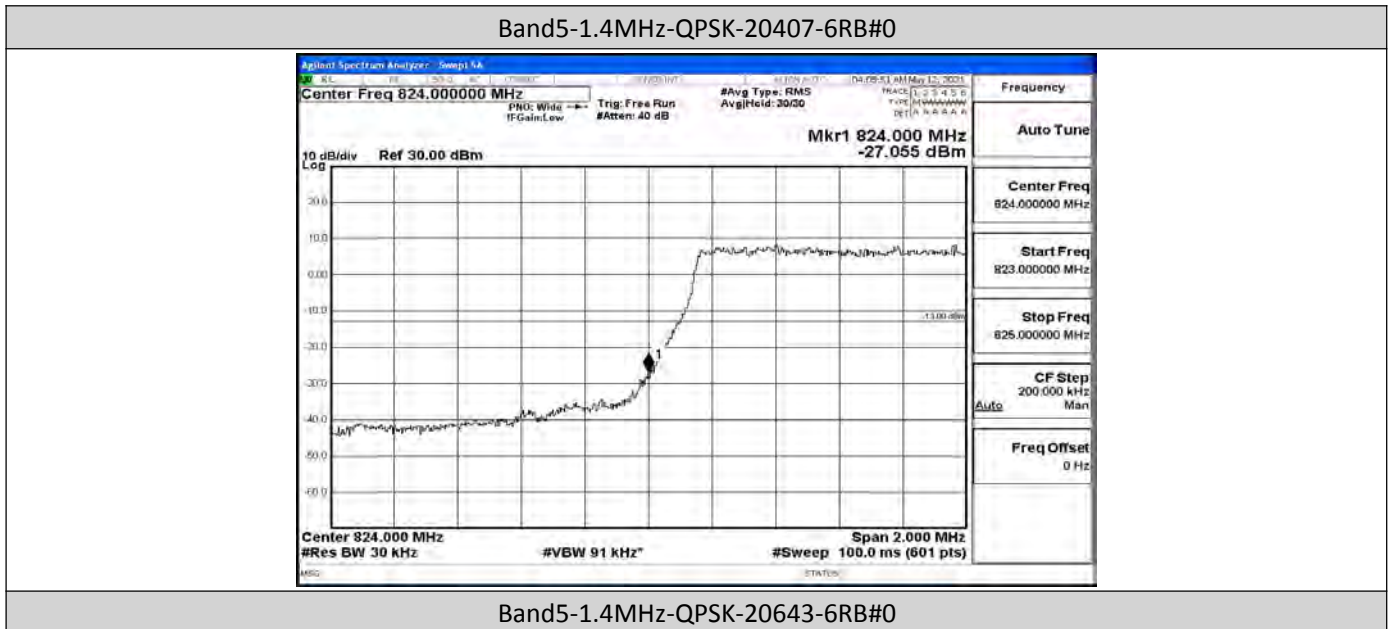

F.4 Band Edge

Test Result

Band	Bandwidth	Modulation	Channel	RB Configuration	Result(dBm)	Verdict
Band5	1.4MHz	QPSK	20407	6RB#0	-27.05	PASS
Band5	1.4MHz	QPSK	20643	6RB#0	-25.07	PASS
Band5	1.4MHz	16QAM	20407	6RB#0	-29.07	PASS
Band5	1.4MHz	16QAM	20643	6RB#0	-26.64	PASS
Band5	3MHz	QPSK	20415	15RB#0	-25.06	PASS
Band5	3MHz	QPSK	20635	15RB#0	-26.15	PASS
Band5	3MHz	16QAM	20415	15RB#0	-24.81	PASS
Band5	3MHz	16QAM	20635	15RB#0	-25.89	PASS
Band5	5MHz	QPSK	20425	25RB#0	-25.06	PASS
Band5	5MHz	QPSK	20625	25RB#0	-24.71	PASS
Band5	5MHz	16QAM	20425	25RB#0	-25.66	PASS
Band5	5MHz	16QAM	20625	25RB#0	-26.32	PASS
Band5	10MHz	QPSK	20450	50RB#0	-29.56	PASS
Band5	10MHz	QPSK	20600	50RB#0	-29.90	PASS
Band5	10MHz	16QAM	20450	50RB#0	-30.81	PASS
Band5	10MHz	16QAM	20600	50RB#0	-31.87	PASS

Test Graphs