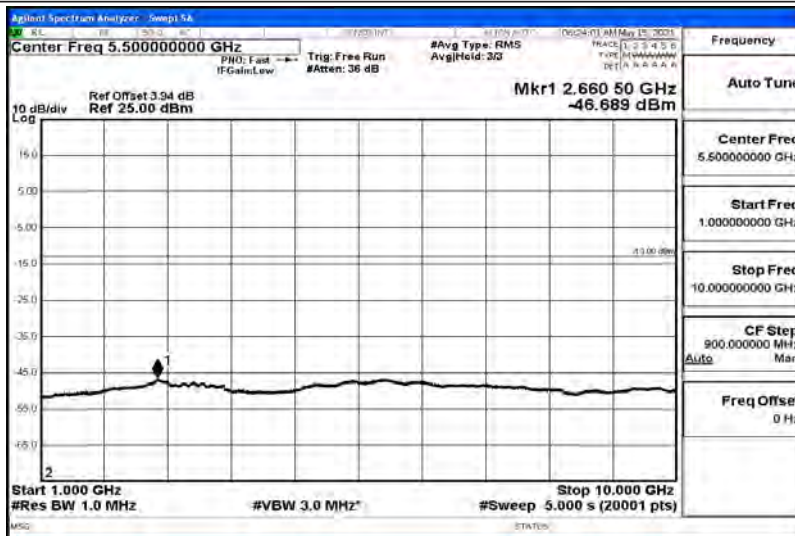

Band5-1.4MHz-QPSK-20407-1RB#0-Range2:1000~10000MHz