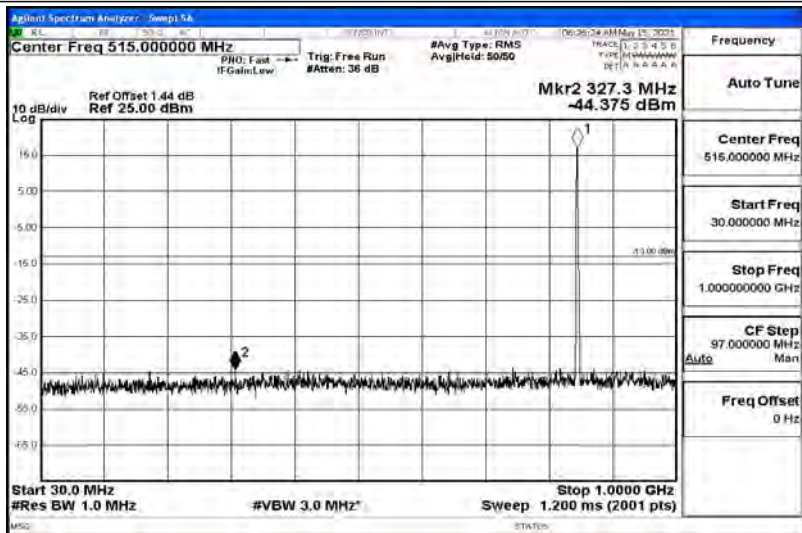

Band5-1.4MHz-16QAM-20643-1RB#0-Range1:30~1000MHz