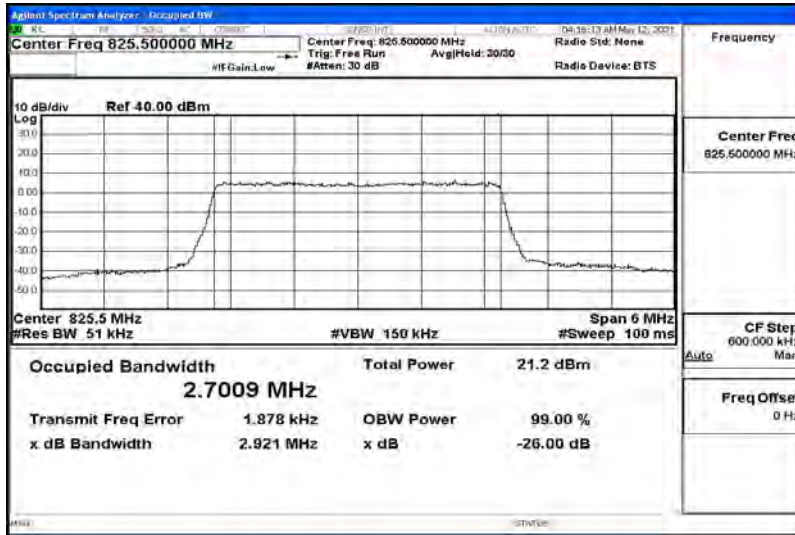

Band5-3MHz-QPSK-20525-15RB#0-2.6916