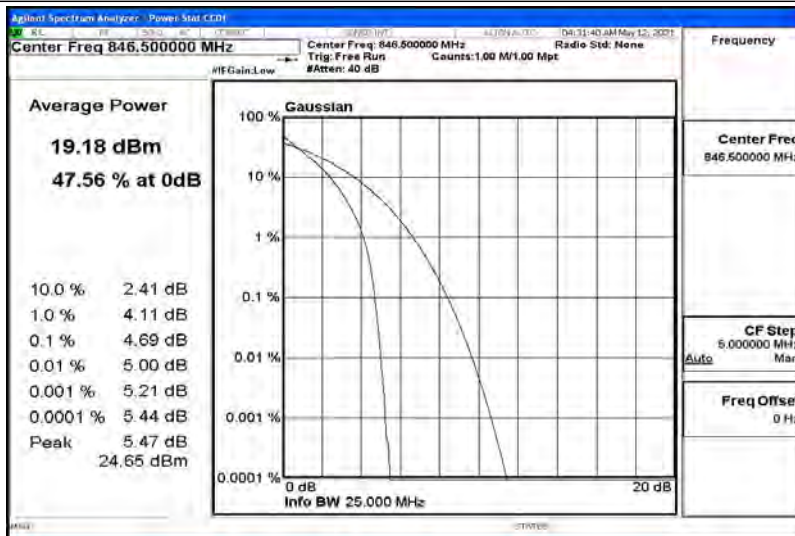

Band5-5MHz-QPSK-20625-25RB#0