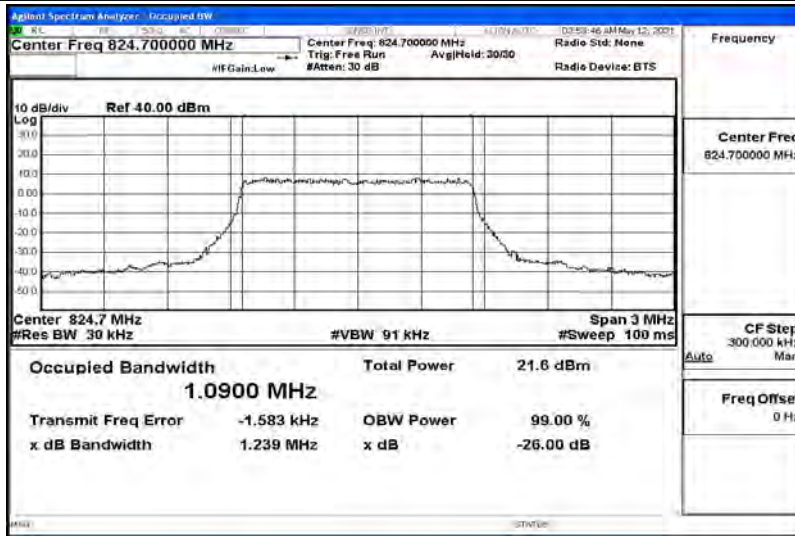

Test Graphs

Band5-1.4MHz-QPSK-20407-6RB#0-1.0900