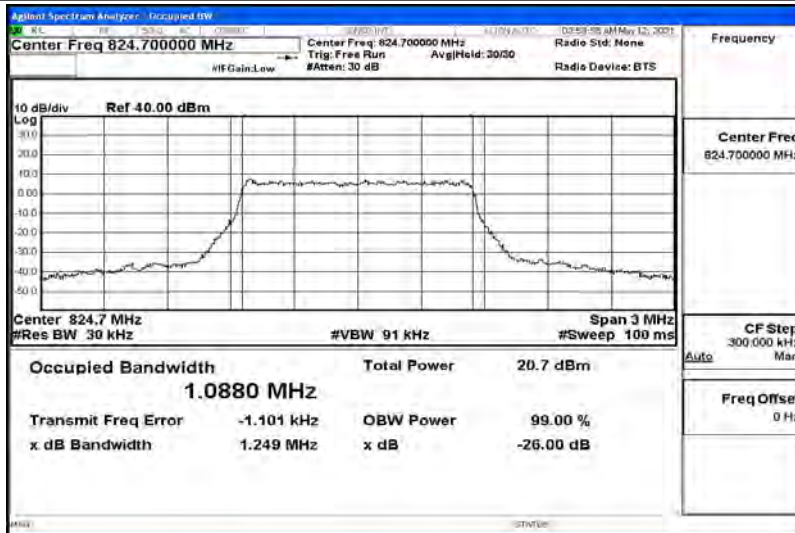

Test Graphs

Band5-1.4MHz-QPSK-20407-6RB#0-1.0900

Band5-1.4MHz-QPSK-20525-6RB#0-1.0954

Band5-1.4MHz-QPSK-20643-6RB#0-1.0888

Band5-1.4MHz-16QAM-20407-6RB#0-1.0880

Band5-1.4MHz-16QAM-20525-6RB#0-1.0925

Band5-1.4MHz-16QAM-20643-6RB#0-1.0879