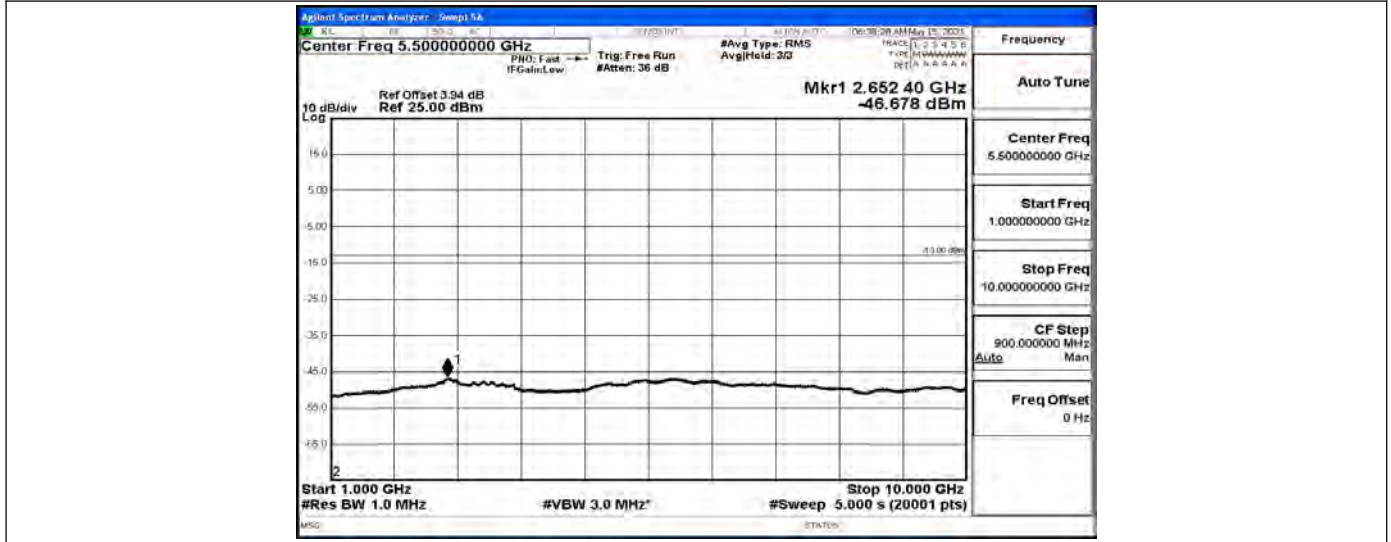

Band5-10MHz-16QAM-20525-1RB#0-Range1:30~1000MHz

Band5-10MHz-16QAM-20525-1RB#0-Range2:1000~10000MHz

Band5-10MHz-16QAM-20600-1RB#0-Range1:30~1000MHz

Band5-10MHz-16QAM-20600-1RB#0-Range2:1000~10000MHz

Note: Not recorded test plots from 9 KHz to 30 MHz as emission levels 20dB lower than emission limit.