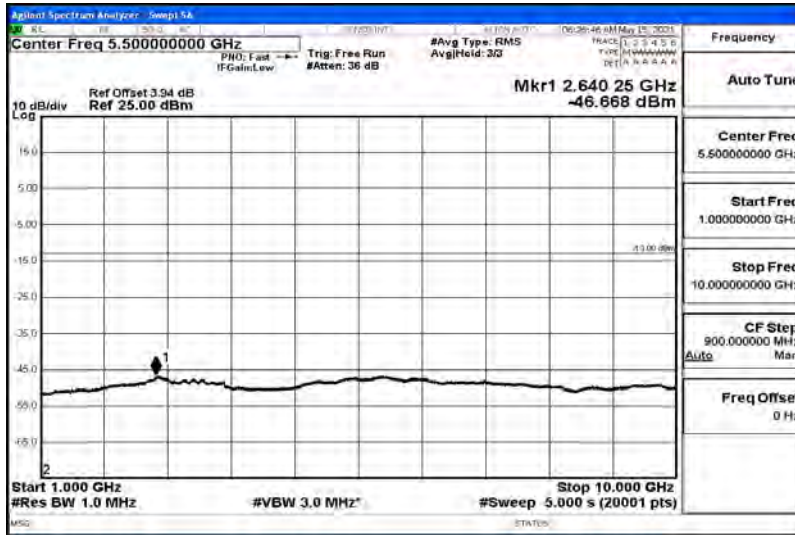

Band5-1.4MHz-16QAM-20643-1RB#0-Range2:1000~10000MHz