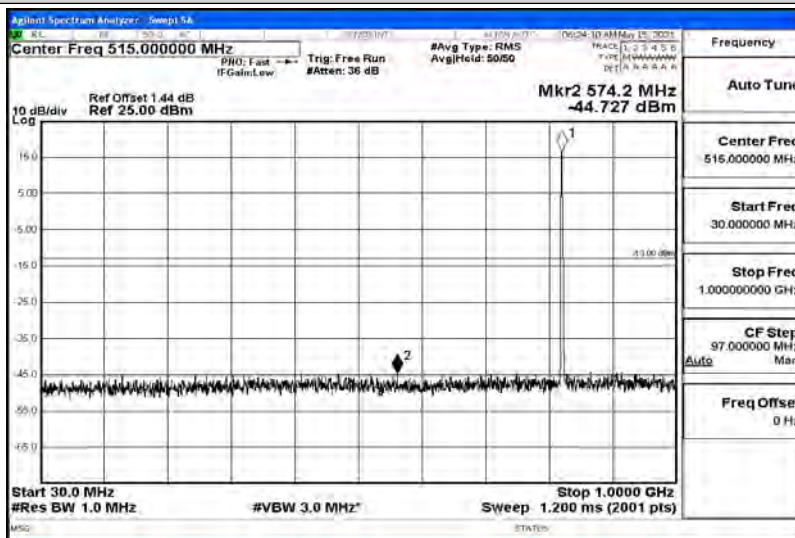

Band5-1.4MHz-16QAM-20407-1RB#0-Range1:30~1000MHz