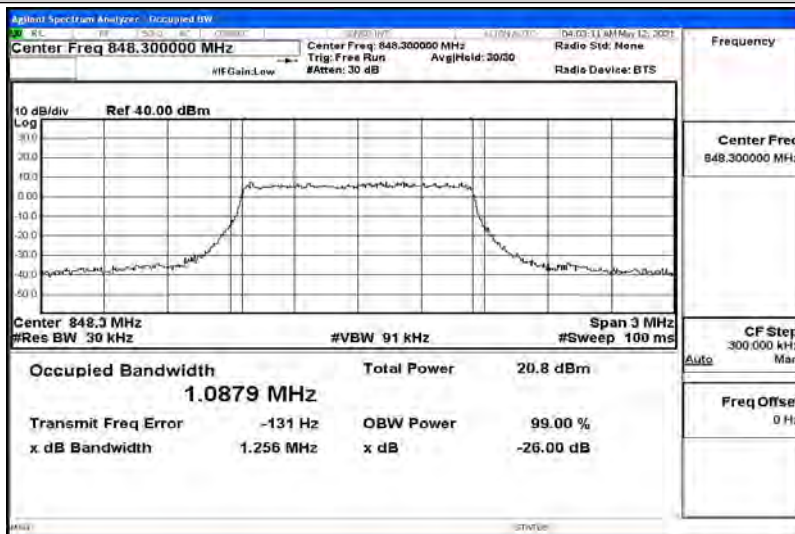

Test Graphs

Band5-1.4MHz-QPSK-20407-6RB#0-1.0900

Band5-1.4MHz-QPSK-20525-6RB#0-1.0954

Band5-1.4MHz-QPSK-20643-6RB#0-1.0888

Band5-1.4MHz-16QAM-20407-6RB#0-1.0880

Band5-1.4MHz-16QAM-20525-6RB#0-1.0925

Band5-1.4MHz-16QAM-20643-6RB#0-1.0879