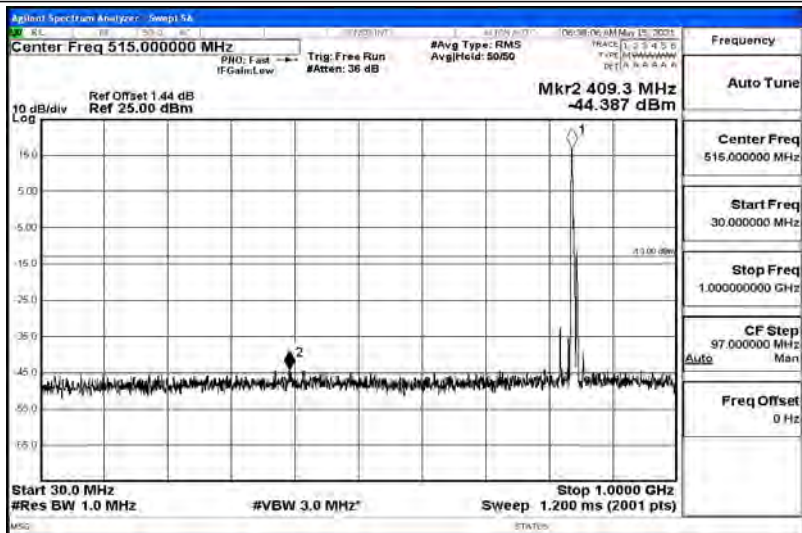

Band5-10MHz-16QAM-20600-1RB#0-Range1:30~1000MHz