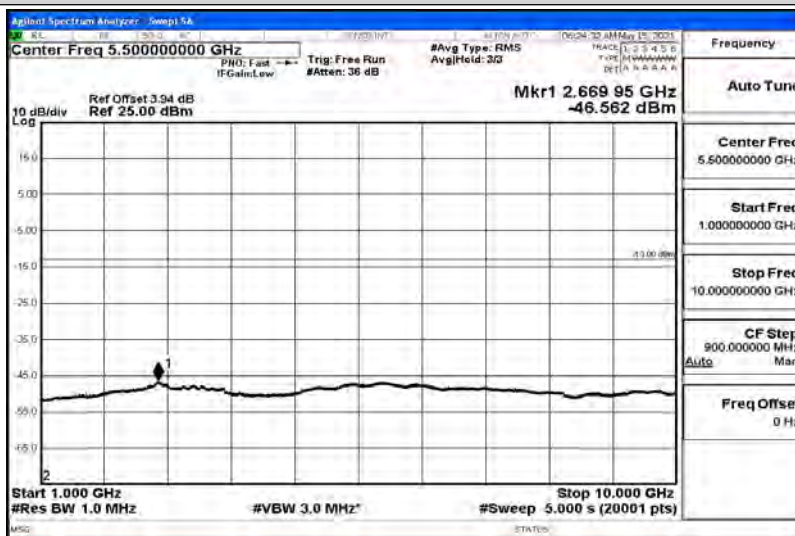

Band5-1.4MHz-QPSK-20643-1RB#0-Range1:30~1000MHz

Band5-1.4MHz-QPSK-20643-1RB#0-Range2:1000~10000MHz

Band5-1.4MHz-16QAM-20407-1RB#0-Range1:30~1000MHz

Band5-1.4MHz-16QAM-20407-1RB#0-Range2:1000~10000MHz

Band5-1.4MHz-16QAM-20525-1RB#0-Range1:30~1000MHz