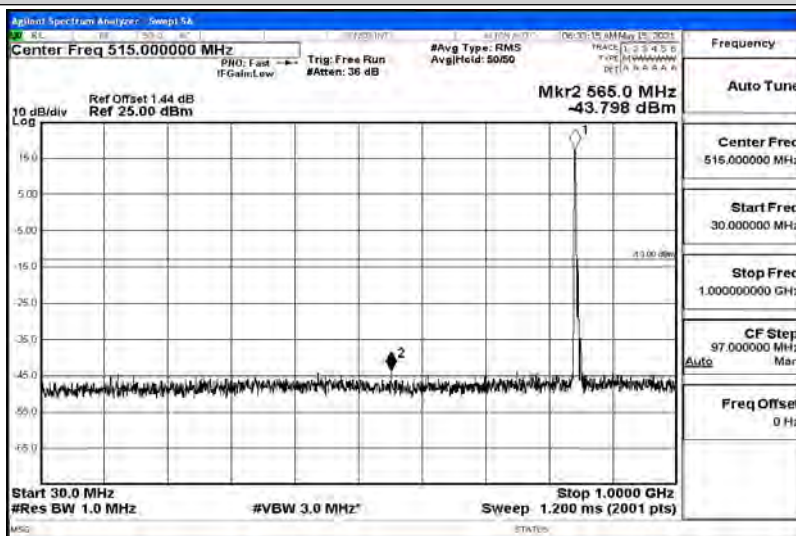

Band5-5MHz-16QAM-20625-1RB#0-Range1:30~100MHz