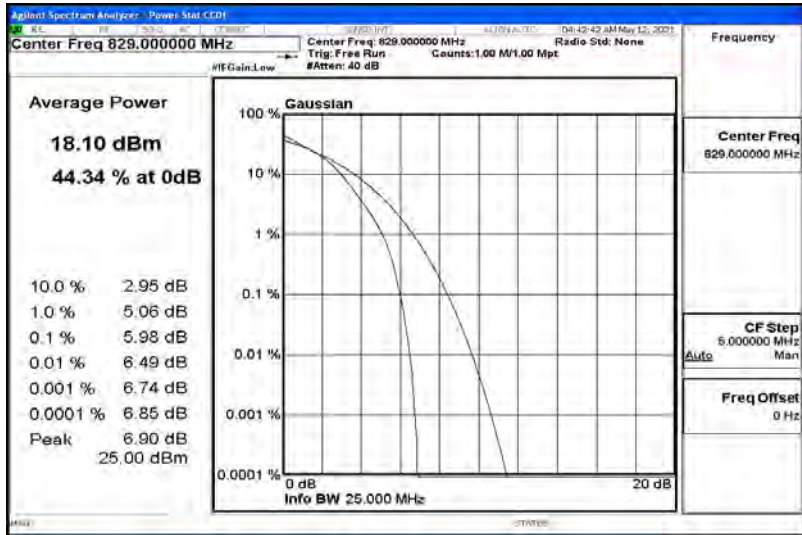

Band5-10MHz-QPSK-20600-50RB#0

Band5-10MHz-16QAM-20450-50RB#0

Band5-10MHz-16QAM-20525-50RB#0

Band5-10MHz-16QAM-20600-50RB#0

F.3 26dB Bandwidth and Occupied Bandwidth

Test Result

Band	Bandwidth	Modulation	Channel	RB Configuration	Occupied Bandwidth (MHz)	26dB Bandwidth (MHz)	Verdict
Band5	1.4MHz	QPSK	20407	6RB#0	1.0900	1.239	PASS
Band5	1.4MHz	QPSK	20525	6RB#0	1.0954	1.248	PASS
Band5	1.4MHz	QPSK	20643	6RB#0	1.0888	1.254	PASS
Band5	1.4MHz	16QAM	20407	6RB#0	1.0880	1.249	PASS
Band5	1.4MHz	16QAM	20525	6RB#0	1.0925	1.252	PASS
Band5	1.4MHz	16QAM	20643	6RB#0	1.0879	1.256	PASS
Band5	3MHz	QPSK	20415	15RB#0	2.7009	2.921	PASS
Band5	3MHz	QPSK	20525	15RB#0	2.6916	2.926	PASS
Band5	3MHz	QPSK	20635	15RB#0	2.6987	2.912	PASS
Band5	3MHz	16QAM	20415	15RB#0	2.6941	2.919	PASS
Band5	3MHz	16QAM	20525	15RB#0	2.6923	2.927	PASS
Band5	3MHz	16QAM	20635	15RB#0	2.6910	2.922	PASS
Band5	5MHz	QPSK	20425	25RB#0	4.5005	4.888	PASS
Band5	5MHz	QPSK	20525	25RB#0	4.5047	4.906	PASS
Band5	5MHz	QPSK	20625	25RB#0	4.4949	4.877	PASS
Band5	5MHz	16QAM	20425	25RB#0	4.5031	4.897	PASS
Band5	5MHz	16QAM	20525	25RB#0	4.5063	4.878	PASS
Band5	5MHz	16QAM	20625	25RB#0	4.5002	4.895	PASS
Band5	10MHz	QPSK	20450	50RB#0	8.9705	9.553	PASS
Band5	10MHz	QPSK	20525	50RB#0	8.9550	9.532	PASS
Band5	10MHz	QPSK	20600	50RB#0	8.9571	9.543	PASS
Band5	10MHz	16QAM	20450	50RB#0	8.9554	9.539	PASS
Band5	10MHz	16QAM	20525	50RB#0	8.9553	9.514	PASS
Band5	10MHz	16QAM	20600	50RB#0	8.9470	9.543	PASS