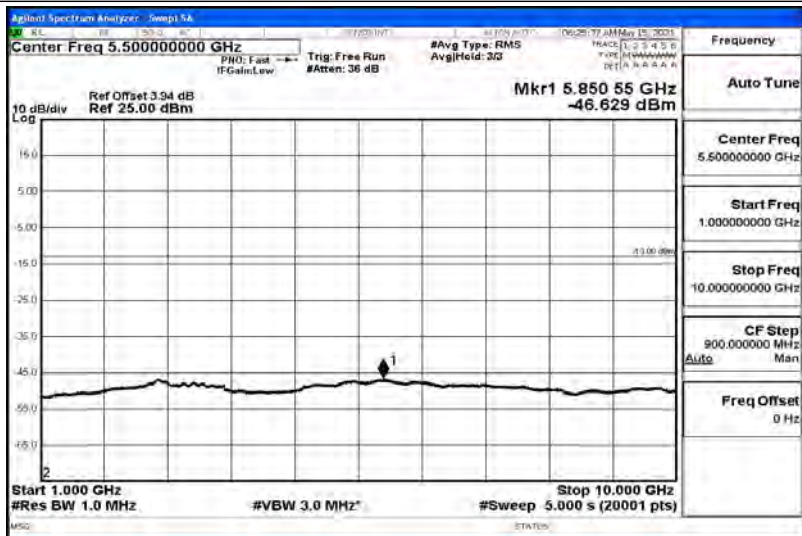

Band5-1.4MHz-16QAM-20525-1RB#0-Range2:1000~10000MHz