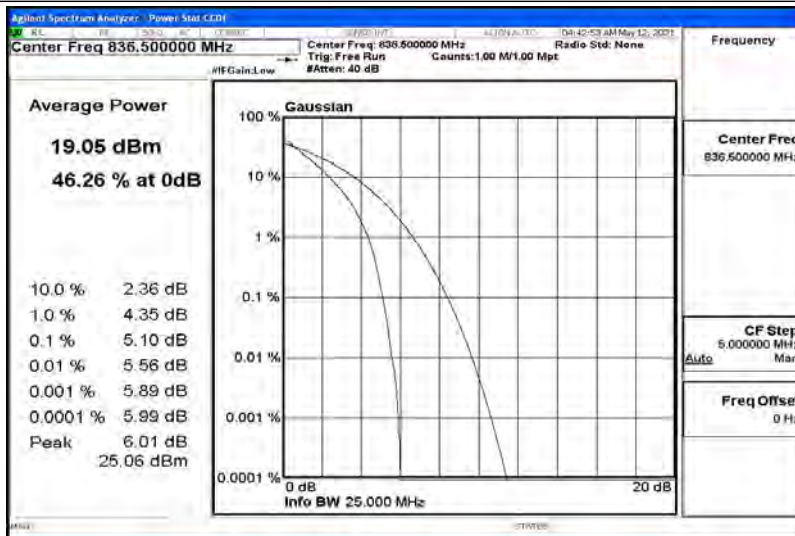

Band5-10MHz-QPSK-20600-50RB#0

Band5-10MHz-16QAM-20450-50RB#0

Band5-10MHz-16QAM-20525-50RB#0

Band5-10MHz-16QAM-20600-50RB#0

F.3 26dB Bandwidth and Occupied Bandwidth

Test Result

Band	Bandwidth	Modulation	Channel	RB Configuration	Occupied Bandwidth (MHz)	26dB Bandwidth (MHz)	Verdict
Band5	1.4MHz	QPSK	20407	6RB#0	1.0900	1.239	PASS
Band5	1.4MHz	QPSK	20525	6RB#0	1.0954	1.248	PASS
Band5	1.4MHz	QPSK	20643	6RB#0	1.0888	1.254	PASS
Band5	1.4MHz	16QAM	20407	6RB#0	1.0880	1.249	PASS
Band5	1.4MHz	16QAM	20525	6RB#0	1.0925	1.252	PASS
Band5	1.4MHz	16QAM	20643	6RB#0	1.0879	1.256	PASS
Band5	3MHz	QPSK	20415	15RB#0	2.7009	2.921	PASS
Band5	3MHz	QPSK	20525	15RB#0	2.6916	2.926	PASS
Band5	3MHz	QPSK	20635	15RB#0	2.6987	2.912	PASS
Band5	3MHz	16QAM	20415	15RB#0	2.6941	2.919	PASS
Band5	3MHz	16QAM	20525	15RB#0	2.6923	2.927	PASS
Band5	3MHz	16QAM	20635	15RB#0	2.6910	2.922	PASS
Band5	5MHz	QPSK	20425	25RB#0	4.5005	4.888	PASS
Band5	5MHz	QPSK	20525	25RB#0	4.5047	4.906	PASS
Band5	5MHz	QPSK	20625	25RB#0	4.4949	4.877	PASS
Band5	5MHz	16QAM	20425	25RB#0	4.5031	4.897	PASS
Band5	5MHz	16QAM	20525	25RB#0	4.5063	4.878	PASS
Band5	5MHz	16QAM	20625	25RB#0	4.5002	4.895	PASS
Band5	10MHz	QPSK	20450	50RB#0	8.9705	9.553	PASS
Band5	10MHz	QPSK	20525	50RB#0	8.9550	9.532	PASS
Band5	10MHz	QPSK	20600	50RB#0	8.9571	9.543	PASS
Band5	10MHz	16QAM	20450	50RB#0	8.9554	9.539	PASS
Band5	10MHz	16QAM	20525	50RB#0	8.9553	9.514	PASS
Band5	10MHz	16QAM	20600	50RB#0	8.9470	9.543	PASS