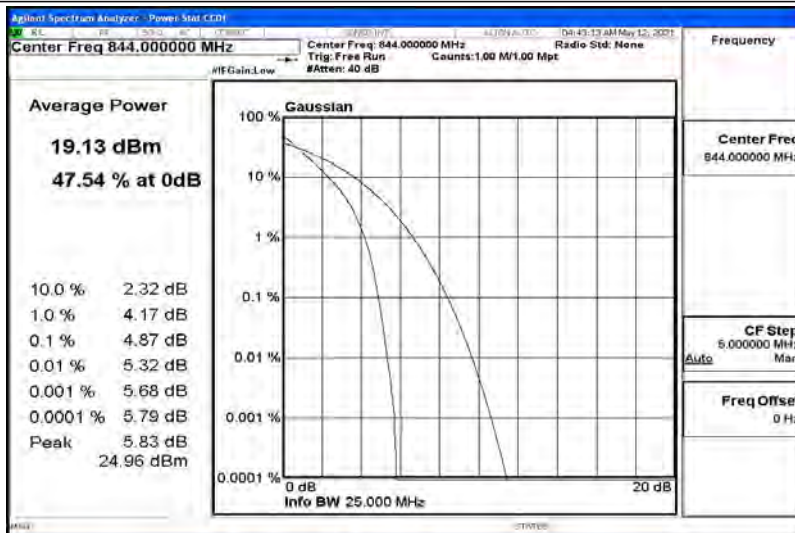

Band5-10MHz-QPSK-20600-50RB#0

Band5-10MHz-16QAM-20450-50RB#0

Band5-10MHz-16QAM-20525-50RB#0

Band5-10MHz-16QAM-20600-50RB#0

F.3 26dB Bandwidth and Occupied Bandwidth

Test Result

Band	Bandwidth	Modulation	Channel	RB Configuration	Occupied Bandwidth (MHz)	26dB Bandwidth (MHz)	Verdict
Band5	1.4MHz	QPSK	20407	6RB#0	1.0900	1.239	PASS
Band5	1.4MHz	QPSK	20525	6RB#0	1.0954	1.248	PASS
Band5	1.4MHz	QPSK	20643	6RB#0	1.0888	1.254	PASS
Band5	1.4MHz	16QAM	20407	6RB#0	1.0880	1.249	PASS
Band5	1.4MHz	16QAM	20525	6RB#0	1.0925	1.252	PASS
Band5	1.4MHz	16QAM	20643	6RB#0	1.0879	1.256	PASS
Band5	3MHz	QPSK	20415	15RB#0	2.7009	2.921	PASS
Band5	3MHz	QPSK	20525	15RB#0	2.6916	2.926	PASS
Band5	3MHz	QPSK	20635	15RB#0	2.6987	2.912	PASS
Band5	3MHz	16QAM	20415	15RB#0	2.6941	2.919	PASS
Band5	3MHz	16QAM	20525	15RB#0	2.6923	2.927	PASS
Band5	3MHz	16QAM	20635	15RB#0	2.6910	2.922	PASS
Band5	5MHz	QPSK	20425	25RB#0	4.5005	4.888	PASS
Band5	5MHz	QPSK	20525	25RB#0	4.5047	4.906	PASS
Band5	5MHz	QPSK	20625	25RB#0	4.4949	4.877	PASS
Band5	5MHz	16QAM	20425	25RB#0	4.5031	4.897	PASS
Band5	5MHz	16QAM	20525	25RB#0	4.5063	4.878	PASS
Band5	5MHz	16QAM	20625	25RB#0	4.5002	4.895	PASS
Band5	10MHz	QPSK	20450	50RB#0	8.9705	9.553	PASS
Band5	10MHz	QPSK	20525	50RB#0	8.9550	9.532	PASS
Band5	10MHz	QPSK	20600	50RB#0	8.9571	9.543	PASS
Band5	10MHz	16QAM	20450	50RB#0	8.9554	9.539	PASS
Band5	10MHz	16QAM	20525	50RB#0	8.9553	9.514	PASS
Band5	10MHz	16QAM	20600	50RB#0	8.9470	9.543	PASS