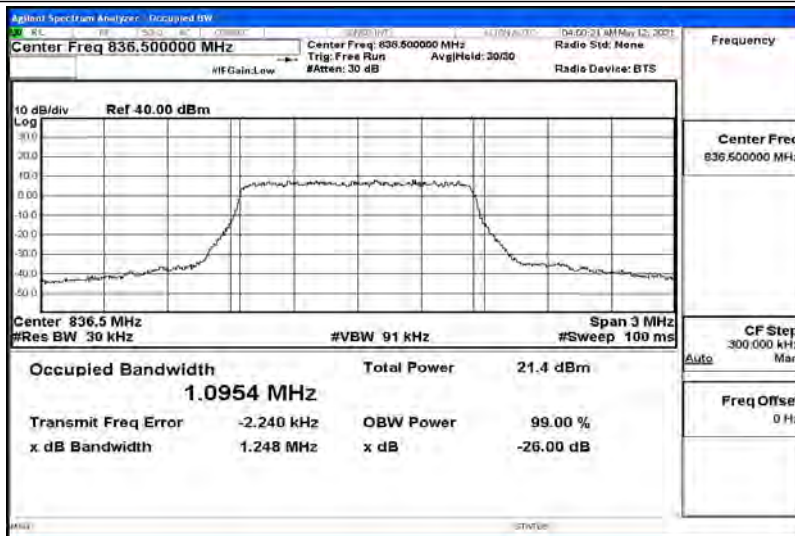

Band5-1.4MHz-QPSK-20525-6RB#0-1.0954