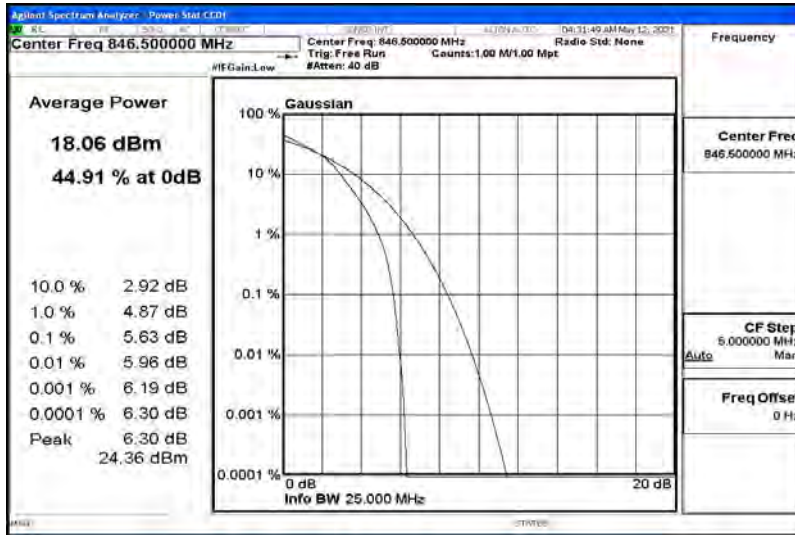

Band5-5MHz-16QAM-20625-25RB#0