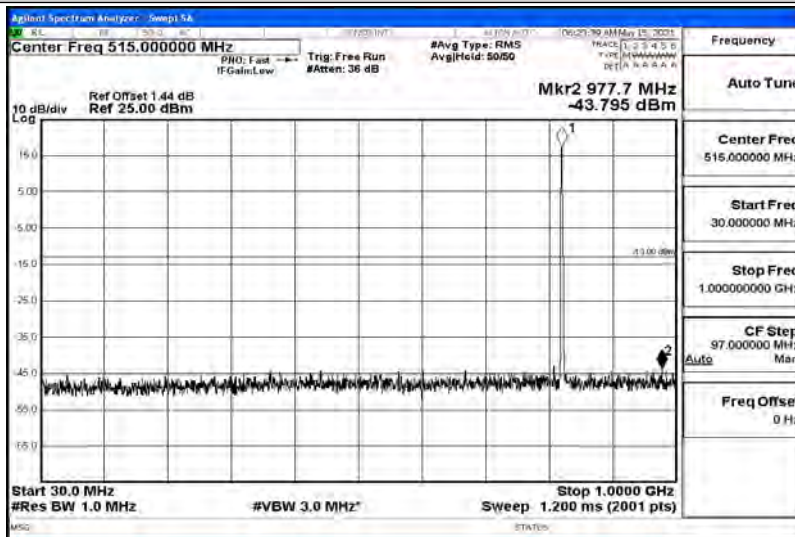

Band5	10MHz	QPSK	20450	1RB#0	Range2:1000~10000MHz	-46.54	PASS
Band5	10MHz	QPSK	20525	1RB#0	Range1:30~1000MHz	-44.07	PASS
Band5	10MHz	QPSK	20525	1RB#0	Range2:1000~10000MHz	-46.7	PASS
Band5	10MHz	QPSK	20600	1RB#0	Range1:30~1000MHz	-44.17	PASS
Band5	10MHz	QPSK	20600	1RB#0	Range2:1000~10000MHz	-46.68	PASS
Band5	10MHz	16QAM	20450	1RB#0	Range1:30~1000MHz	-44.19	PASS
Band5	10MHz	16QAM	20450	1RB#0	Range2:1000~10000MHz	-46.68	PASS
Band5	10MHz	16QAM	20525	1RB#0	Range1:30~1000MHz	-44.06	PASS
Band5	10MHz	16QAM	20525	1RB#0	Range2:1000~10000MHz	-46.72	PASS
Band5	10MHz	16QAM	20600	1RB#0	Range1:30~1000MHz	-44.39	PASS
Band5	10MHz	16QAM	20600	1RB#0	Range2:1000~10000MHz	-46.68	PASS

Test Graphs

Band5-1.4MHz-QPSK-20407-1RB#0-Range1:30~1000MHz