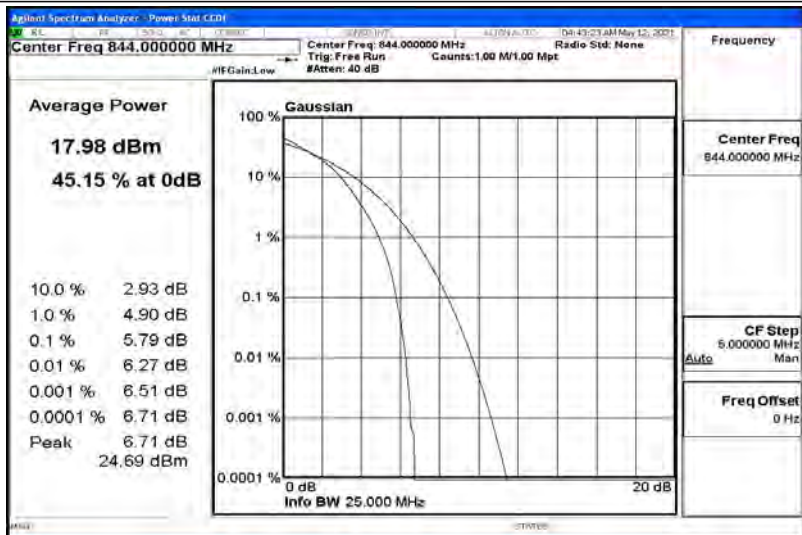

Band5-10MHz-QPSK-20600-50RB#0

Band5-10MHz-16QAM-20450-50RB#0

Band5-10MHz-16QAM-20525-50RB#0

Band5-10MHz-16QAM-20600-50RB#0

F.3 26dB Bandwidth and Occupied Bandwidth

Test Result

Band	Bandwidth	Modulation	Channel	RB Configuration	Occupied Bandwidth (MHz)	26dB Bandwidth (MHz)	Verdict
Band5	1.4MHz	QPSK	20407	6RB#0	1.0900	1.239	PASS
Band5	1.4MHz	QPSK	20525	6RB#0	1.0954	1.248	PASS
Band5	1.4MHz	QPSK	20643	6RB#0	1.0888	1.254	PASS
Band5	1.4MHz	16QAM	20407	6RB#0	1.0880	1.249	PASS
Band5	1.4MHz	16QAM	20525	6RB#0	1.0925	1.252	PASS
Band5	1.4MHz	16QAM	20643	6RB#0	1.0879	1.256	PASS
Band5	3MHz	QPSK	20415	15RB#0	2.7009	2.921	PASS
Band5	3MHz	QPSK	20525	15RB#0	2.6916	2.926	PASS
Band5	3MHz	QPSK	20635	15RB#0	2.6987	2.912	PASS
Band5	3MHz	16QAM	20415	15RB#0	2.6941	2.919	PASS
Band5	3MHz	16QAM	20525	15RB#0	2.6923	2.927	PASS
Band5	3MHz	16QAM	20635	15RB#0	2.6910	2.922	PASS
Band5	5MHz	QPSK	20425	25RB#0	4.5005	4.888	PASS
Band5	5MHz	QPSK	20525	25RB#0	4.5047	4.906	PASS
Band5	5MHz	QPSK	20625	25RB#0	4.4949	4.877	PASS
Band5	5MHz	16QAM	20425	25RB#0	4.5031	4.897	PASS
Band5	5MHz	16QAM	20525	25RB#0	4.5063	4.878	PASS
Band5	5MHz	16QAM	20625	25RB#0	4.5002	4.895	PASS
Band5	10MHz	QPSK	20450	50RB#0	8.9705	9.553	PASS
Band5	10MHz	QPSK	20525	50RB#0	8.9550	9.532	PASS
Band5	10MHz	QPSK	20600	50RB#0	8.9571	9.543	PASS
Band5	10MHz	16QAM	20450	50RB#0	8.9554	9.539	PASS
Band5	10MHz	16QAM	20525	50RB#0	8.9553	9.514	PASS
Band5	10MHz	16QAM	20600	50RB#0	8.9470	9.543	PASS