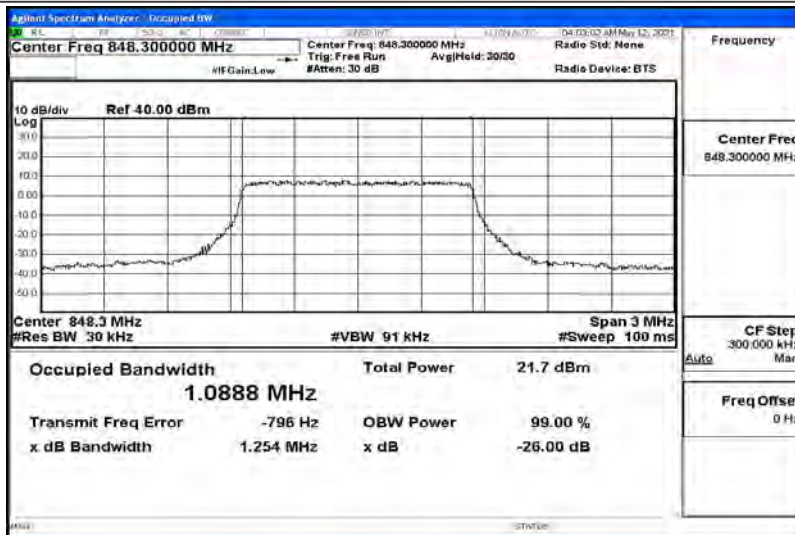

Test Graphs

Band5-1.4MHz-QPSK-20407-6RB#0-1.0900

Band5-1.4MHz-QPSK-20525-6RB#0-1.0954

Band5-1.4MHz-QPSK-20643-6RB#0-1.0888

Band5-1.4MHz-16QAM-20407-6RB#0-1.0880

Band5-1.4MHz-16QAM-20525-6RB#0-1.0925

Band5-1.4MHz-16QAM-20643-6RB#0-1.0879