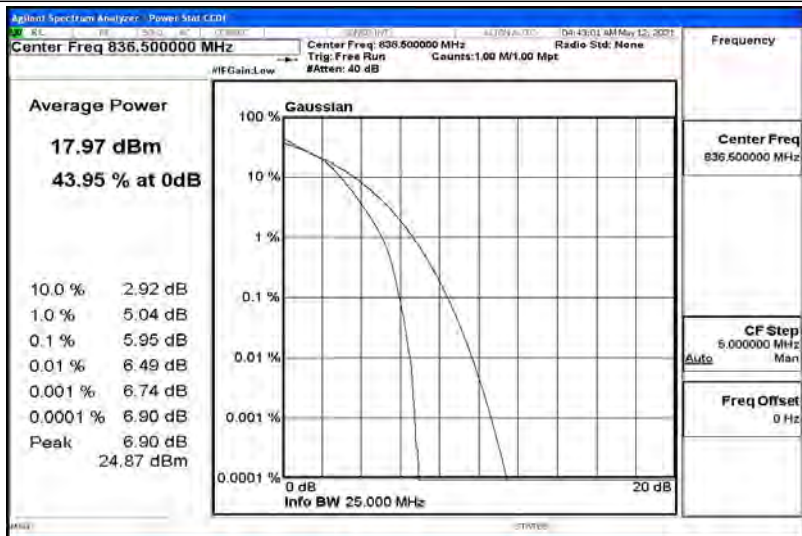

Band5-10MHz-QPSK-20600-50RB#0

Band5-10MHz-16QAM-20450-50RB#0

Band5-10MHz-16QAM-20525-50RB#0

Band5-10MHz-16QAM-20600-50RB#0

F.3 26dB Bandwidth and Occupied Bandwidth

Test Result

Band	Bandwidth	Modulation	Channel	RB Configuration	Occupied Bandwidth (MHz)	26dB Bandwidth (MHz)	Verdict
Band5	1.4MHz	QPSK	20407	6RB#0	1.0900	1.239	PASS
Band5	1.4MHz	QPSK	20525	6RB#0	1.0954	1.248	PASS
Band5	1.4MHz	QPSK	20643	6RB#0	1.0888	1.254	PASS
Band5	1.4MHz	16QAM	20407	6RB#0	1.0880	1.249	PASS
Band5	1.4MHz	16QAM	20525	6RB#0	1.0925	1.252	PASS
Band5	1.4MHz	16QAM	20643	6RB#0	1.0879	1.256	PASS
Band5	3MHz	QPSK	20415	15RB#0	2.7009	2.921	PASS
Band5	3MHz	QPSK	20525	15RB#0	2.6916	2.926	PASS
Band5	3MHz	QPSK	20635	15RB#0	2.6987	2.912	PASS
Band5	3MHz	16QAM	20415	15RB#0	2.6941	2.919	PASS
Band5	3MHz	16QAM	20525	15RB#0	2.6923	2.927	PASS
Band5	3MHz	16QAM	20635	15RB#0	2.6910	2.922	PASS
Band5	5MHz	QPSK	20425	25RB#0	4.5005	4.888	PASS
Band5	5MHz	QPSK	20525	25RB#0	4.5047	4.906	PASS
Band5	5MHz	QPSK	20625	25RB#0	4.4949	4.877	PASS
Band5	5MHz	16QAM	20425	25RB#0	4.5031	4.897	PASS
Band5	5MHz	16QAM	20525	25RB#0	4.5063	4.878	PASS
Band5	5MHz	16QAM	20625	25RB#0	4.5002	4.895	PASS
Band5	10MHz	QPSK	20450	50RB#0	8.9705	9.553	PASS
Band5	10MHz	QPSK	20525	50RB#0	8.9550	9.532	PASS
Band5	10MHz	QPSK	20600	50RB#0	8.9571	9.543	PASS
Band5	10MHz	16QAM	20450	50RB#0	8.9554	9.539	PASS
Band5	10MHz	16QAM	20525	50RB#0	8.9553	9.514	PASS
Band5	10MHz	16QAM	20600	50RB#0	8.9470	9.543	PASS