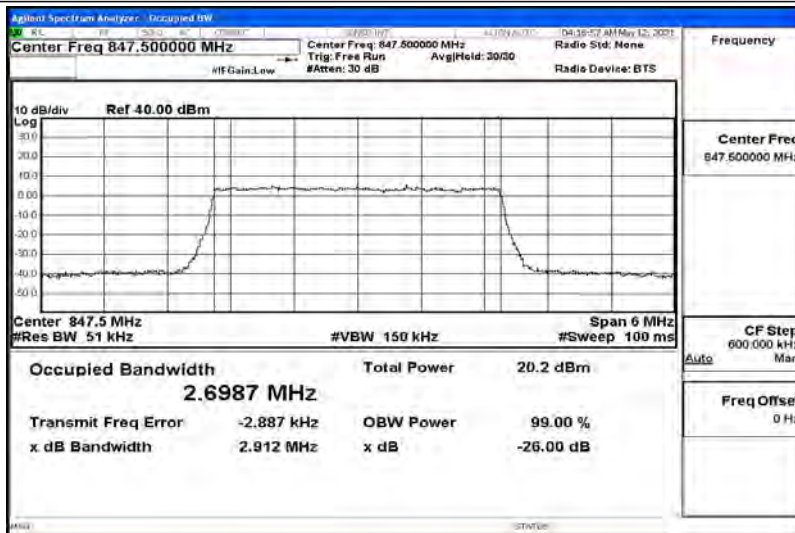

Band5-3MHz-16QAM-20415-15RB#0-2.6941