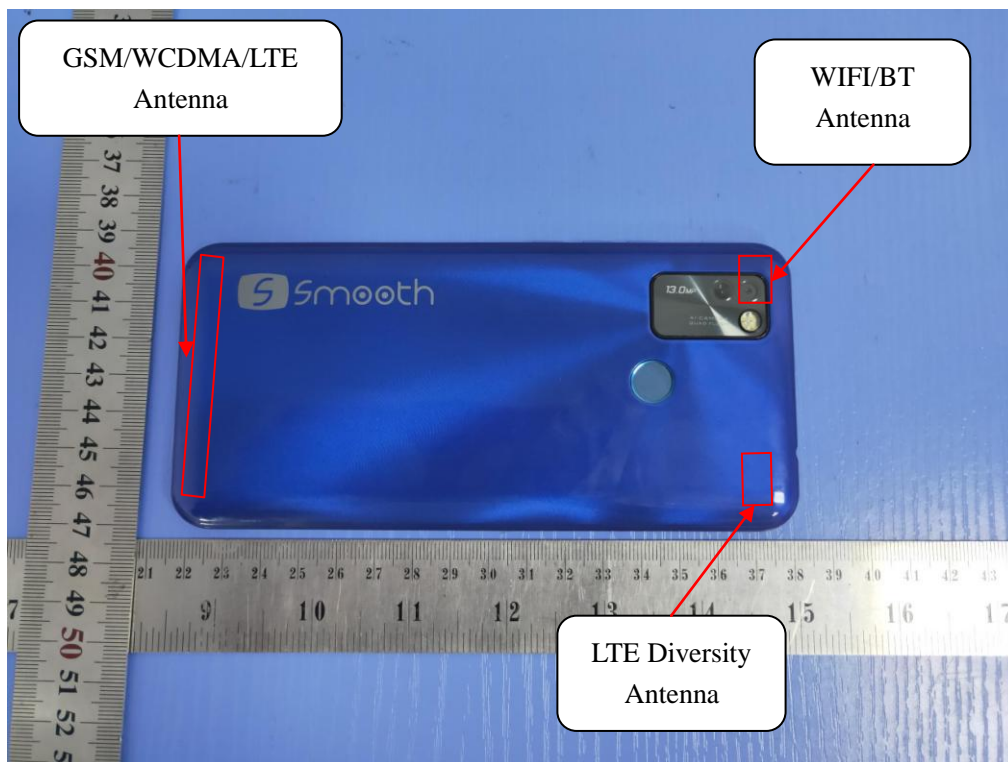

ANNEX A. PHOTOGRAPH OF THE TEST

Head Setup Photo (Left Cheek)

Head Setup Photo (Left Tilt)

Head Setup Photo (Right Cheek)

Head Setup Photo (Right Tilt)

10mm body-worn Front Side Setup Photo (hotspot)

10mm body-worn Back Side Setup Photo (hotspot)

10mm body-worn Left Side Setup Photo (hotspot)

10mm body-worn Right Side Setup Photo (hotspot)

10mm body-worn Top Side Setup Photo (hotspot)

10mm body-worn Bottom Side Setup Photo (hotspot)

AT PHOTOGRAPHS

Fig.1

Fig. 2