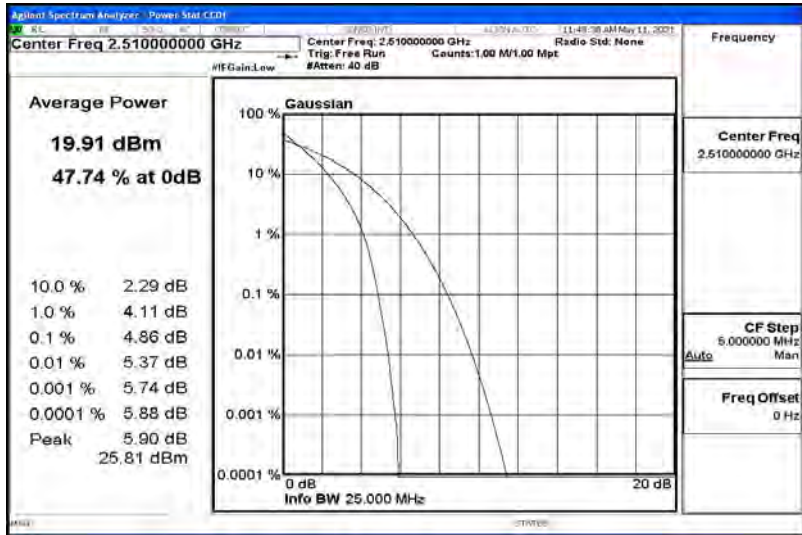

Band7-20MHz-QPSK-20850-100RB#0