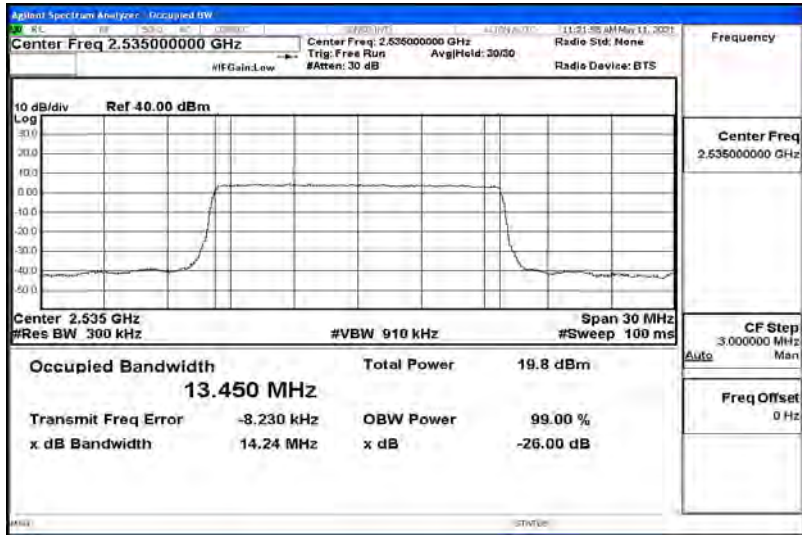

Band7-15MHz-16QAM-21100-75RB#0-13.450