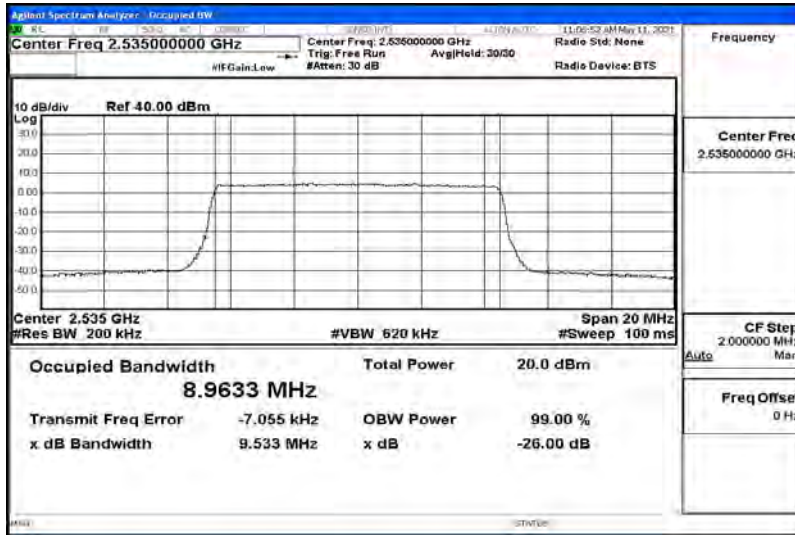

Band7-10MHz-16QAM-21100-50RB#0-8.9633