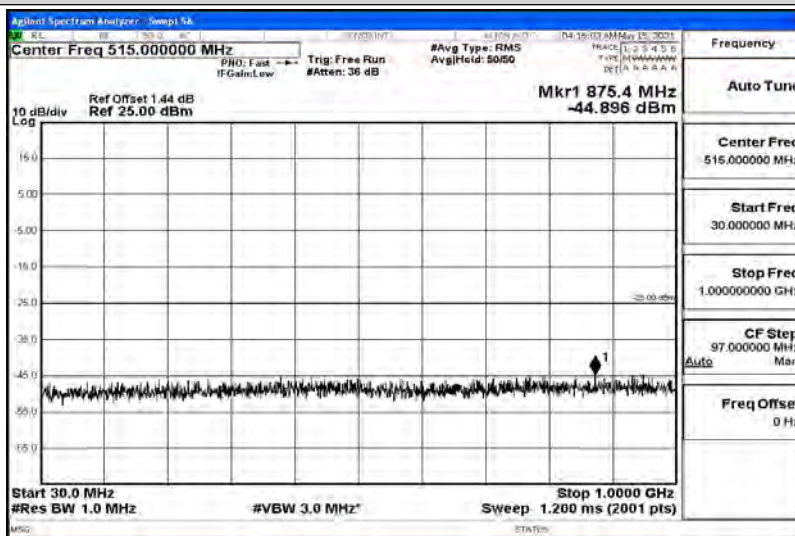

Band7-5MHz-16QAM-20775-1RB#0-Range1:30~1000MHz