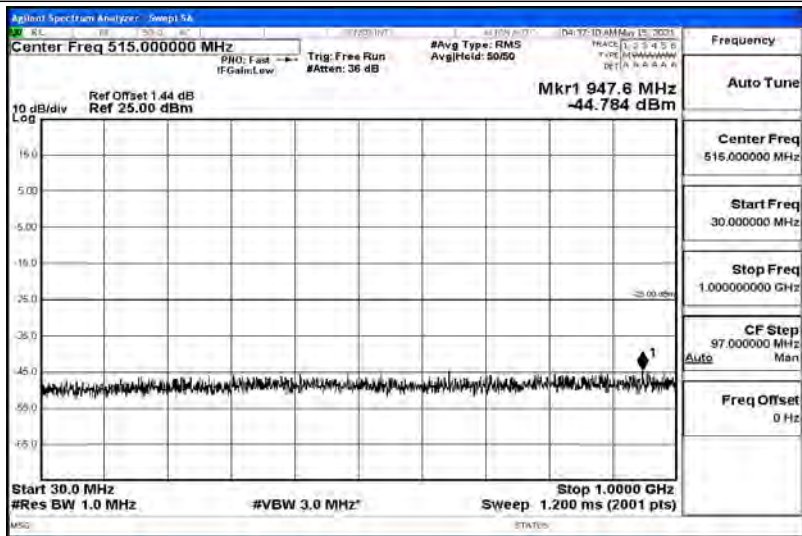

Band7-15MHz-16QAM-21375-1RB#0-Range1:30~1000MHz