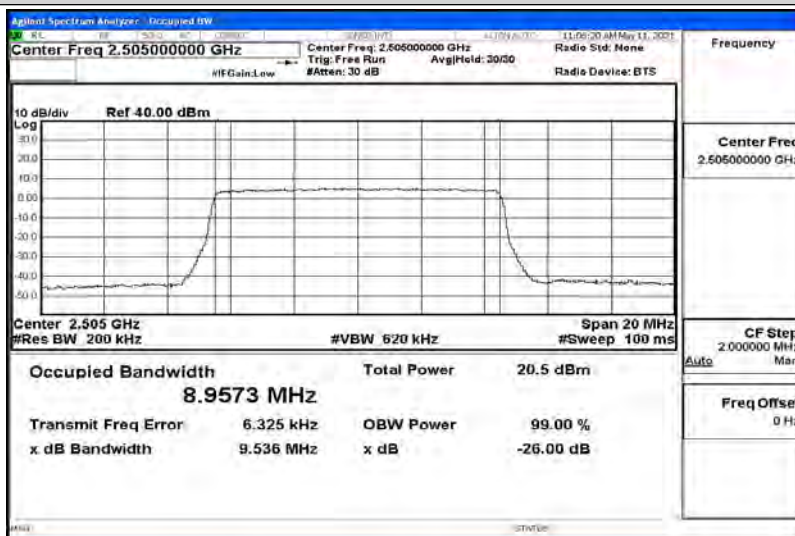

Band7-10MHz-QPSK-20800-50RB#0-8.9573

Band7-10MHz-QPSK-21100-50RB#0-8.9722