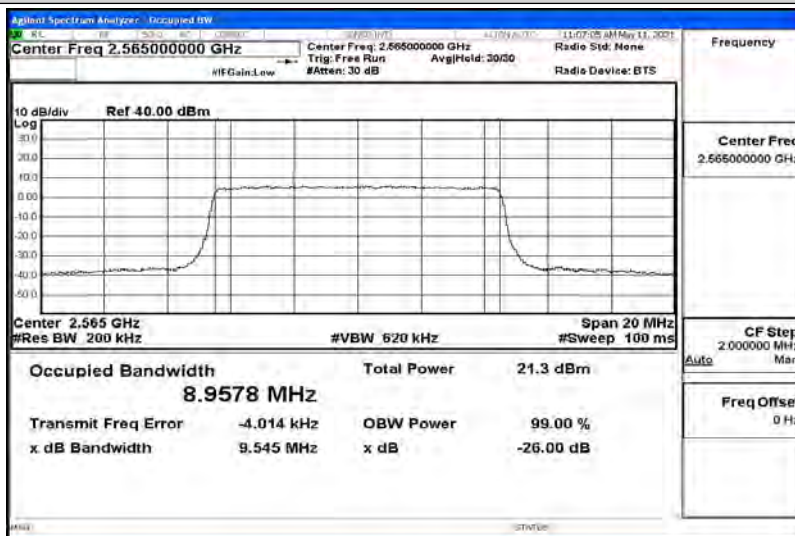

Band7-10MHz-QPSK-21400-50RB#0-8.9578