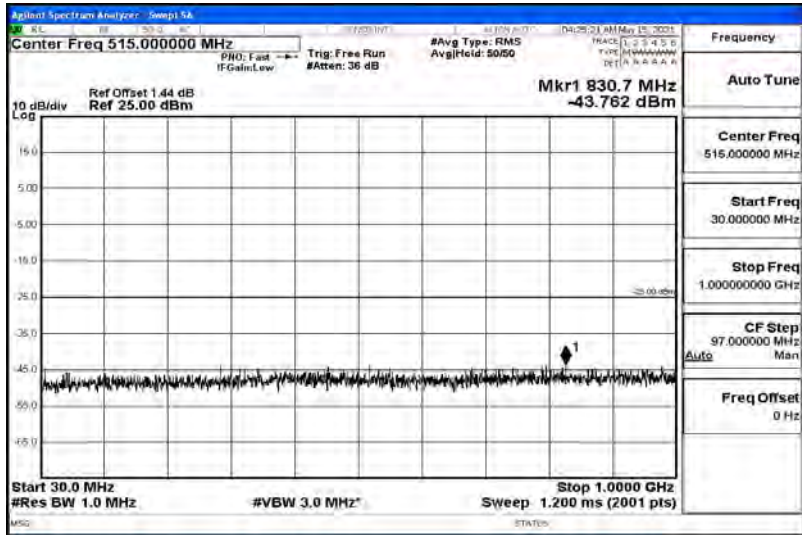

Band7-10MHz-QPSK-21100-1RB#0-Range1:30~1000MHz