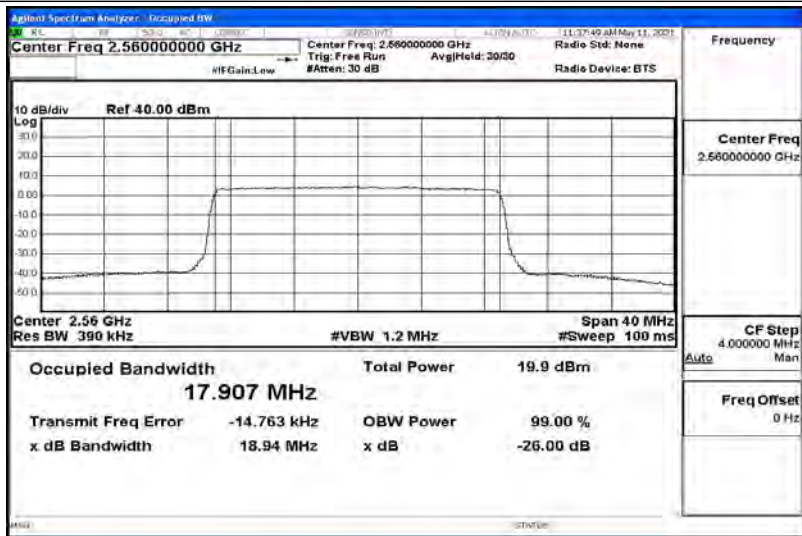

Band7-20MHz-16QAM-21350-100RB#0-17.907