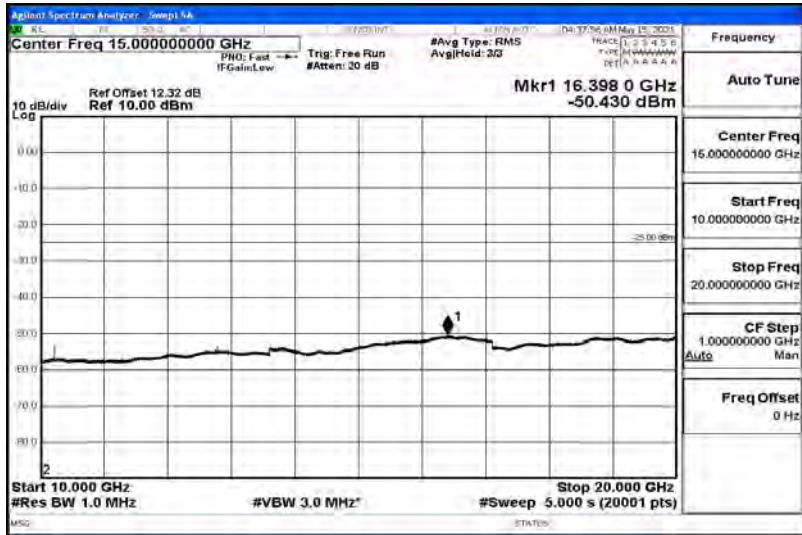

Band7-15MHz-16QAM-21100-1RB#0-Range3:1000~20000MHz

Band7-15MHz-16QAM-21100-1RB#0-Range4:20000~26500MHz

Band7-15MHz-16QAM-21375-1RB#0-Range1:30~1000MHz

Band7-15MHz-16QAM-21375-1RB#0-Range2:1000~10000MHz

Band7-15MHz-16QAM-21375-1RB#0-Range3:10000~20000MHz