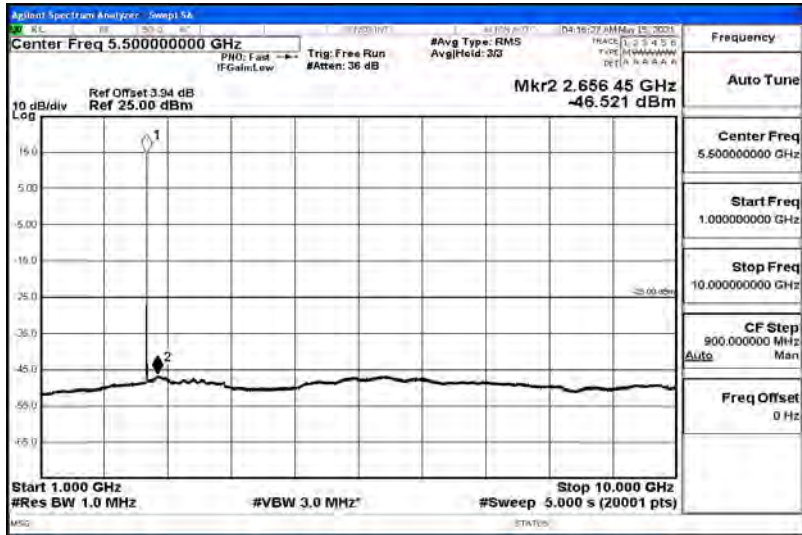

Band7-5MHz-16QAM-20775-1RB#0-Range2:1000~10000MHz