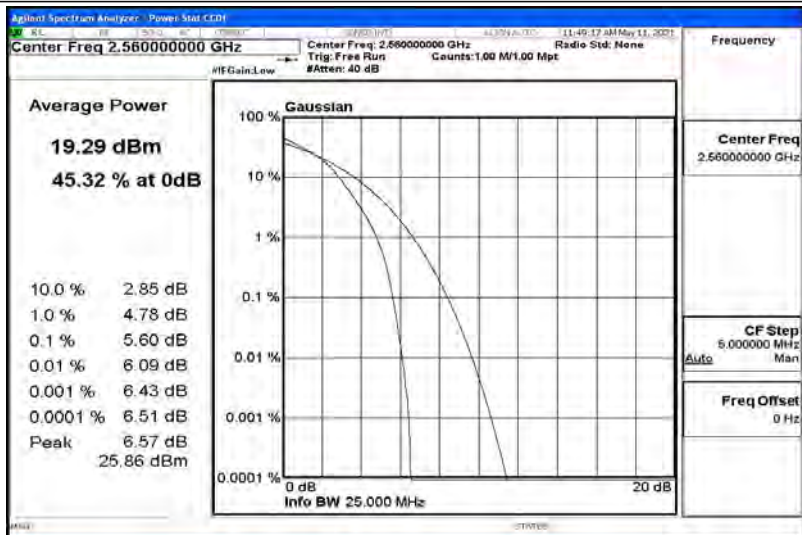

Band7-20MHz-QPSK-21350-100RB#0