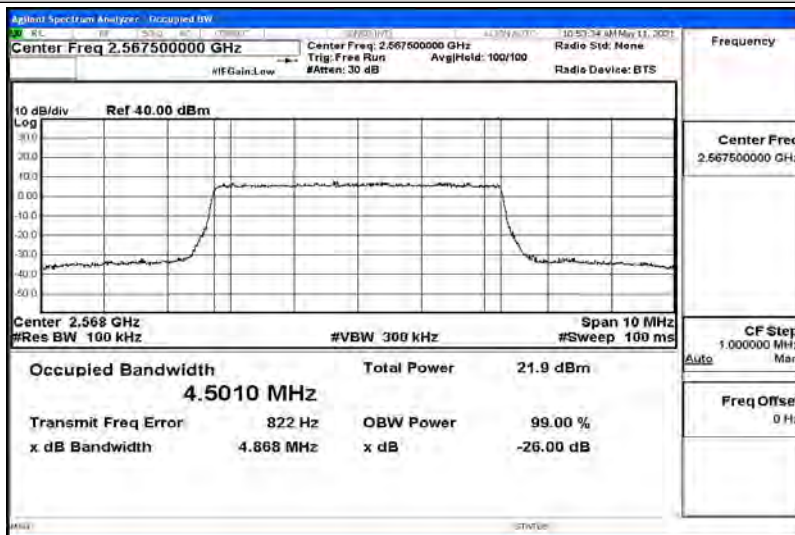

Band7-5MHz-16QAM-21425-25RB#0-4.5010