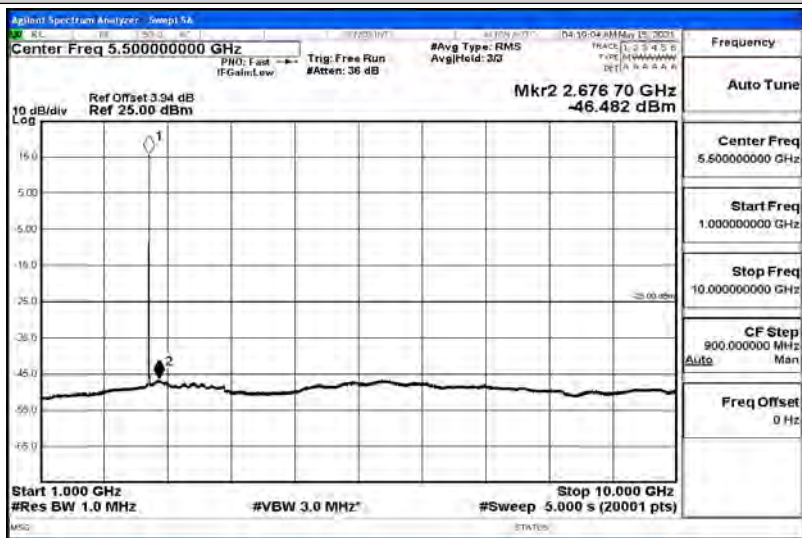

Band7-5MHz-16QAM-21100-1RB#0-Range2:1000~10000MHz