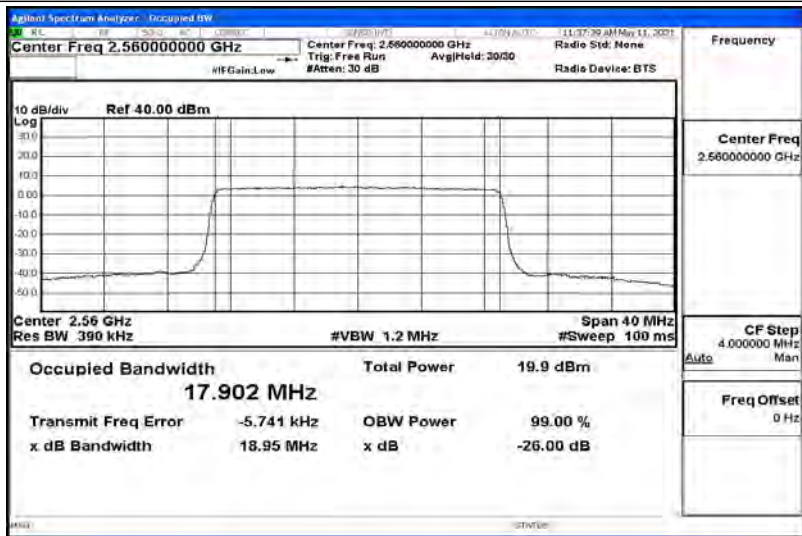

Band7-20MHz-QPSK-21350-100RB#0-17.902