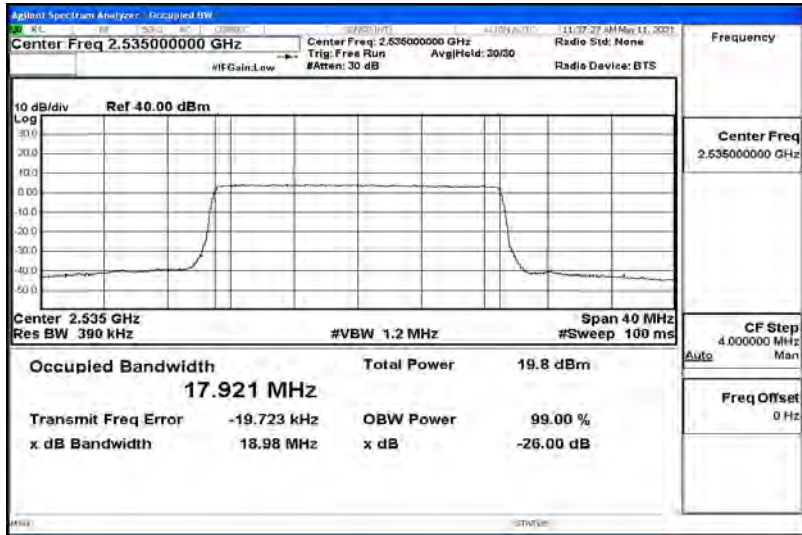

Band7-20MHz-16QAM-21100-100RB#0-17.921