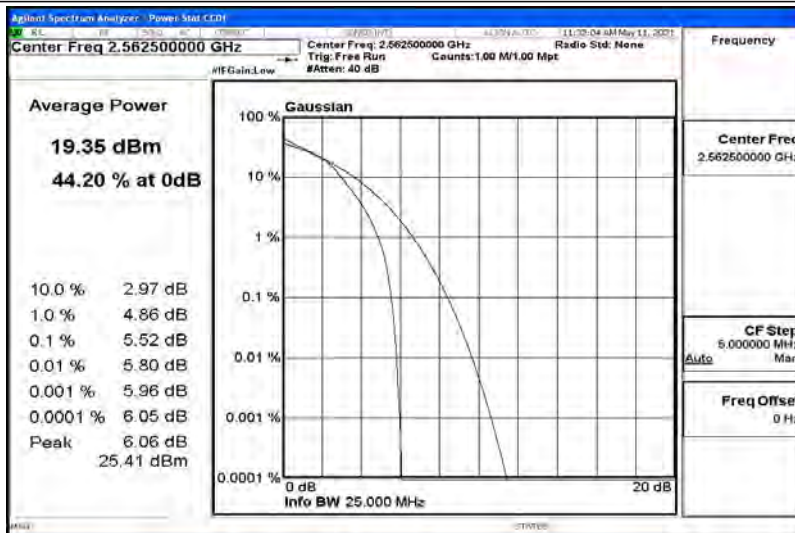

Band7-15MHz-QPSK-21375-75RB#0