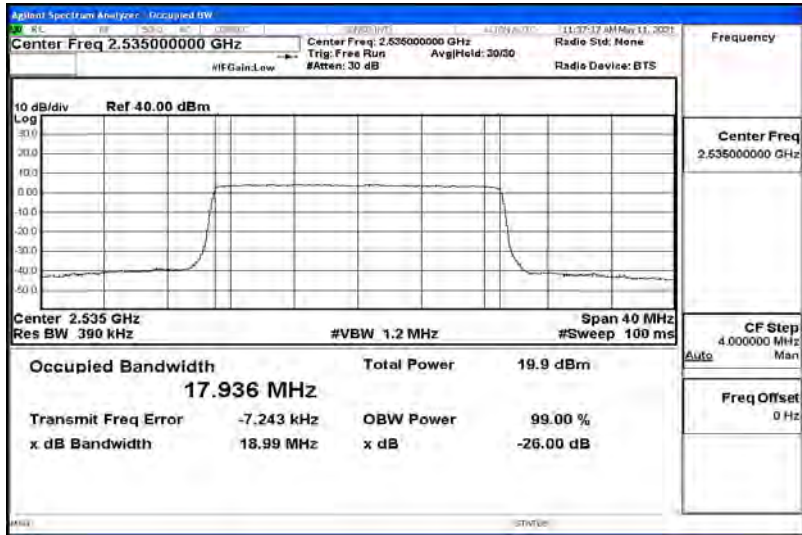

Band7-20MHz-QPSK-21100-100RB#0-17.936