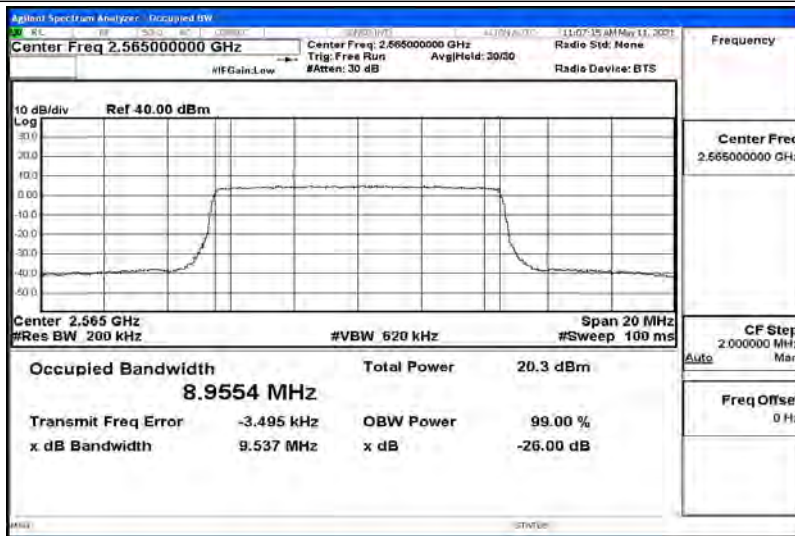

Band7-10MHz-16QAM-21400-50RB#0-8.9554