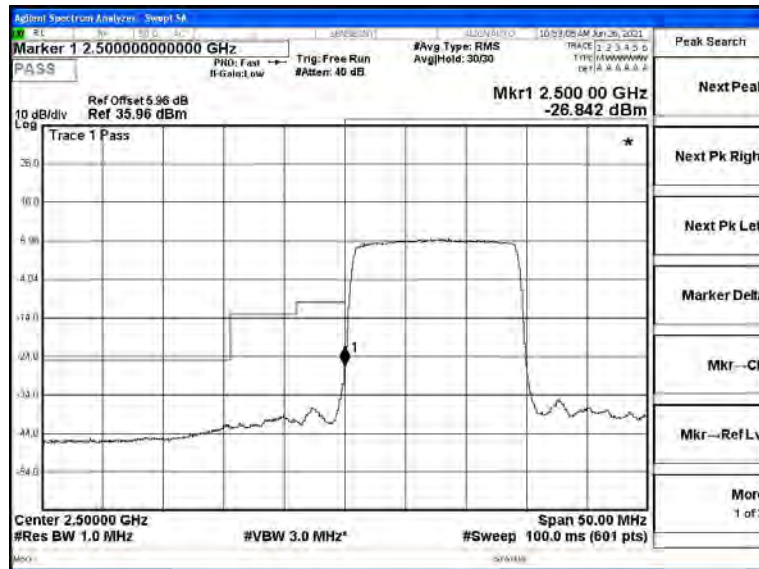

Band7-10MHz-16QAM-21400-50RB#0