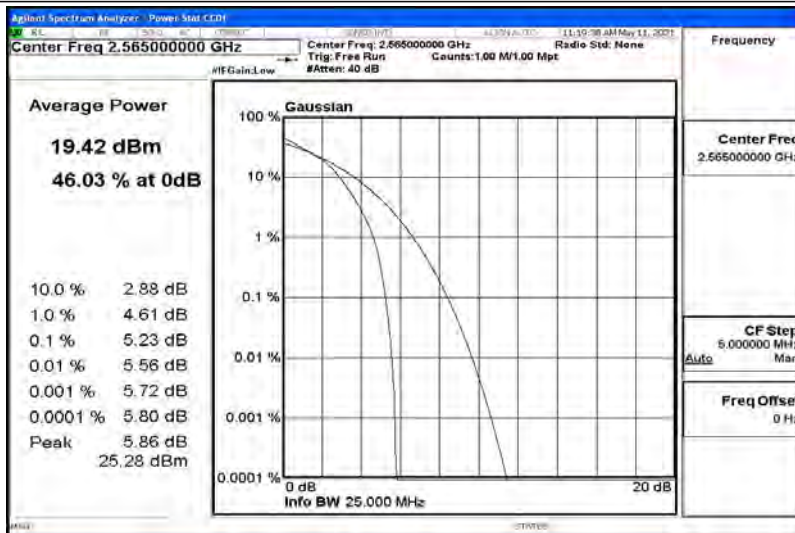

Band7-10MHz-16QAM-21400-50RB#0