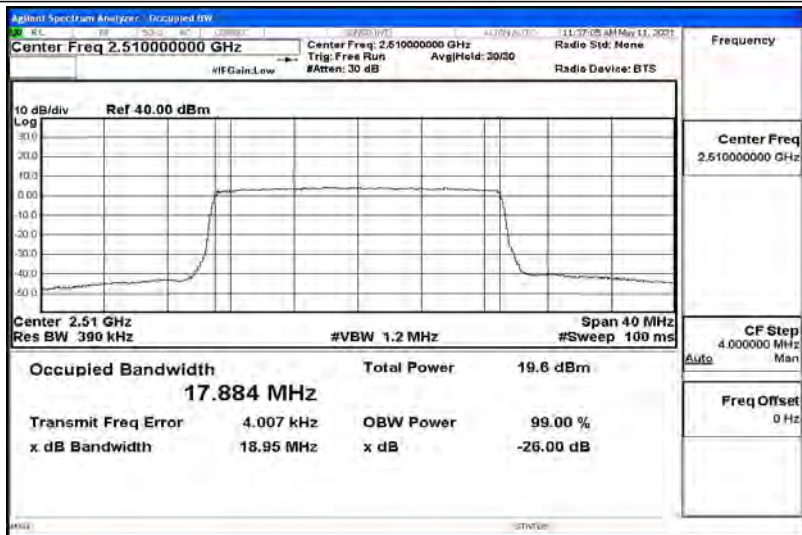

Band7-20MHz-16QAM-20850-100RB#0-17.884