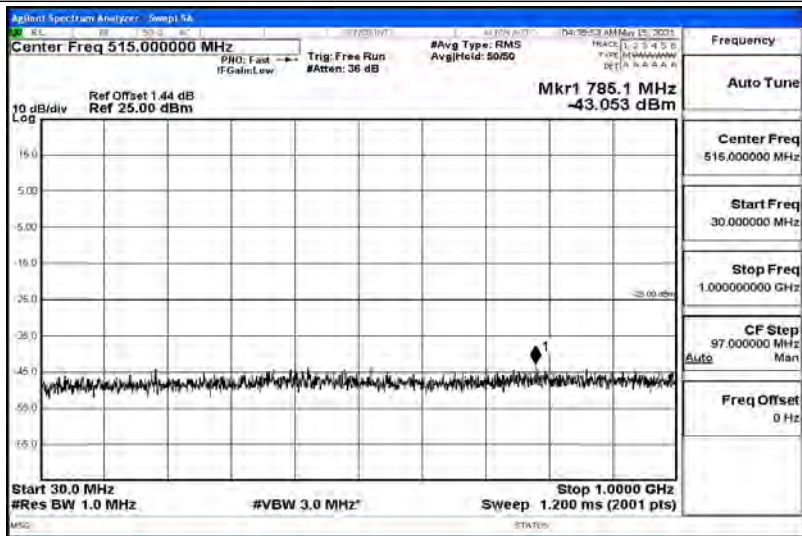

Band7-15MHz-QPSK-21375-1RB#0-Range1:30~1000MHz