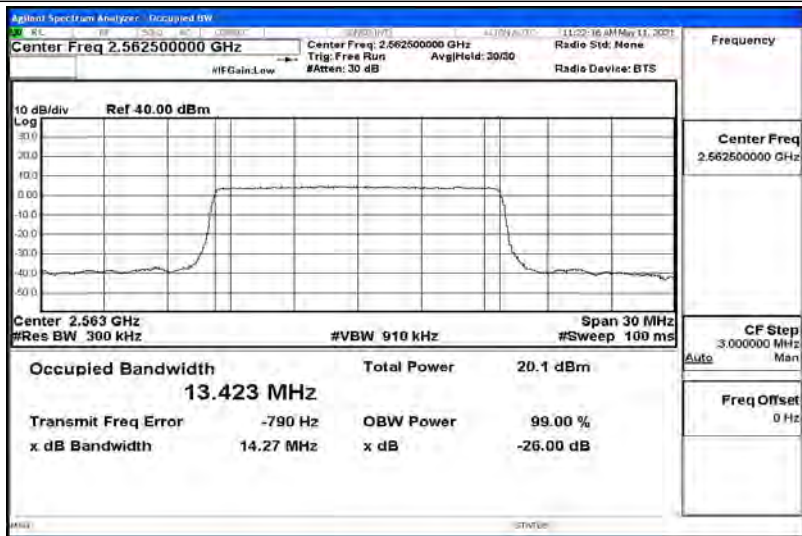

Band7-15MHz-16QAM-21375-75RB#0-13.423