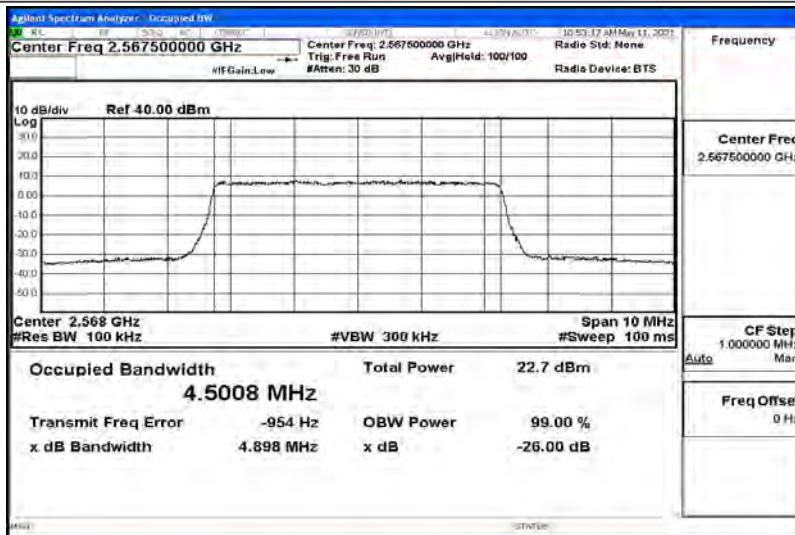

Band7-5MHz-QPSK-21425-25RB#0-4.5008