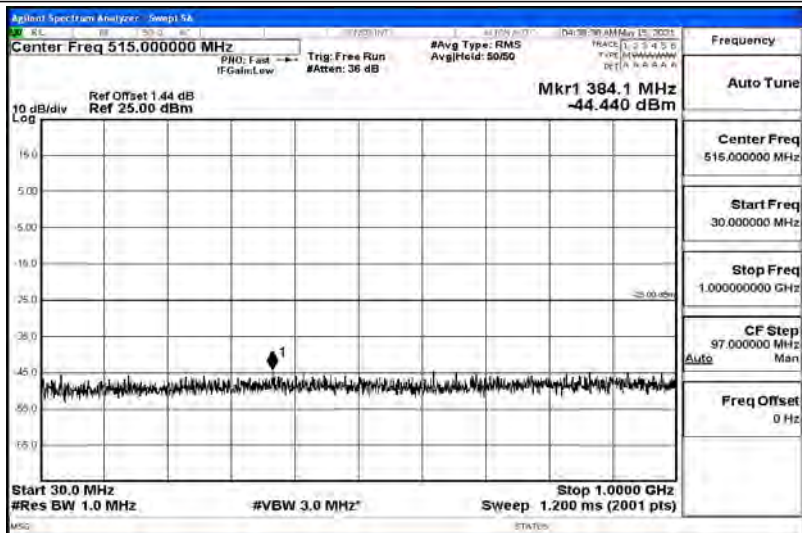

Band7-20MHz-QPSK-20850-1RB#0-Range1:30~1000MHz