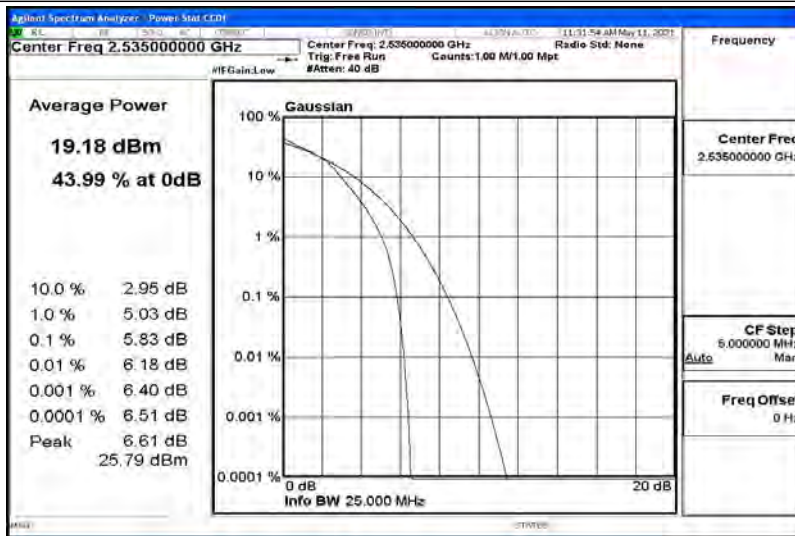

Band7-15MHz-16QAM-21100-75RB#0