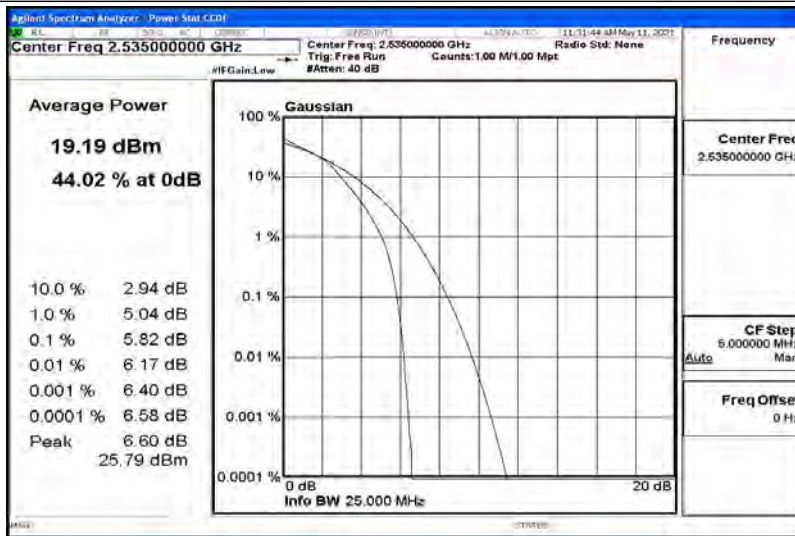

Band7-15MHz-QPSK-21100-75RB#0