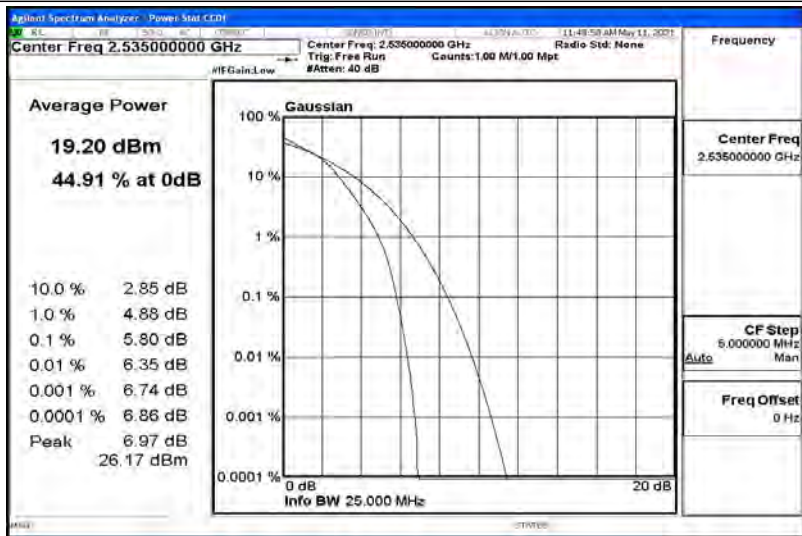

Band7-20MHz-QPSK-21100-100RB#0