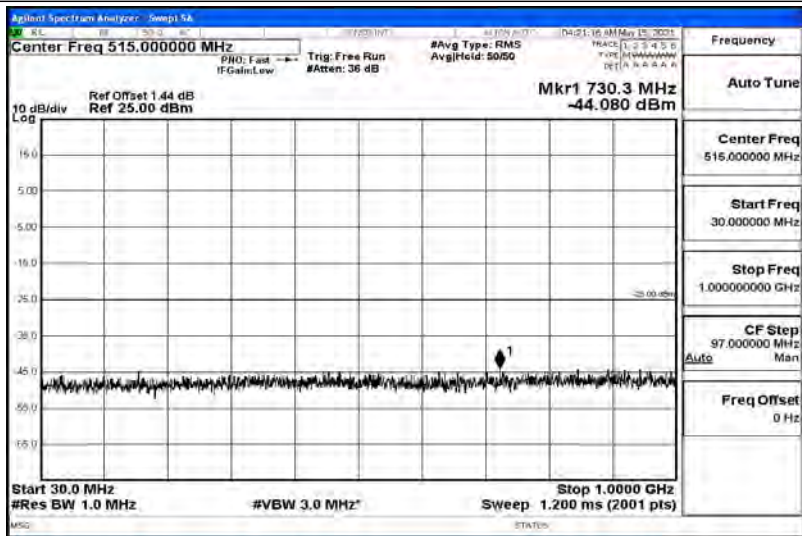

Band7-5MHz-16QAM-21425-1RB#0-Range1:30~100MHz