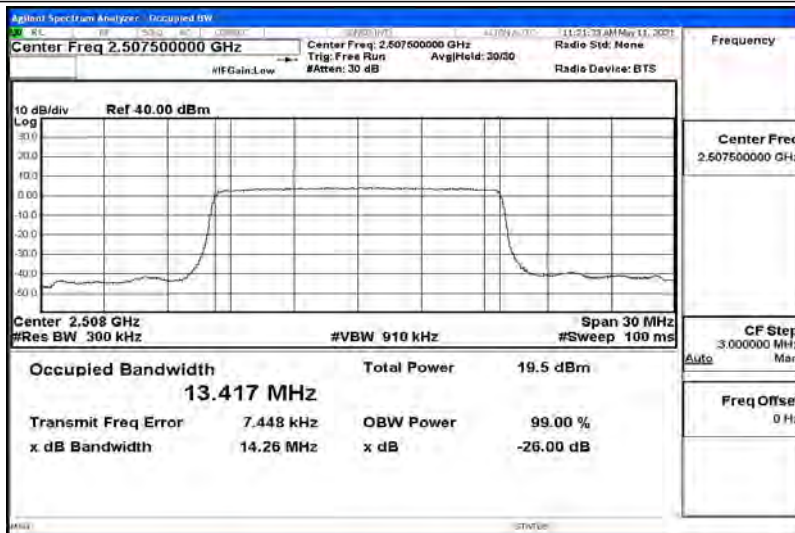

Band7-15MHz-16QAM-20825-75RB#0-13.417