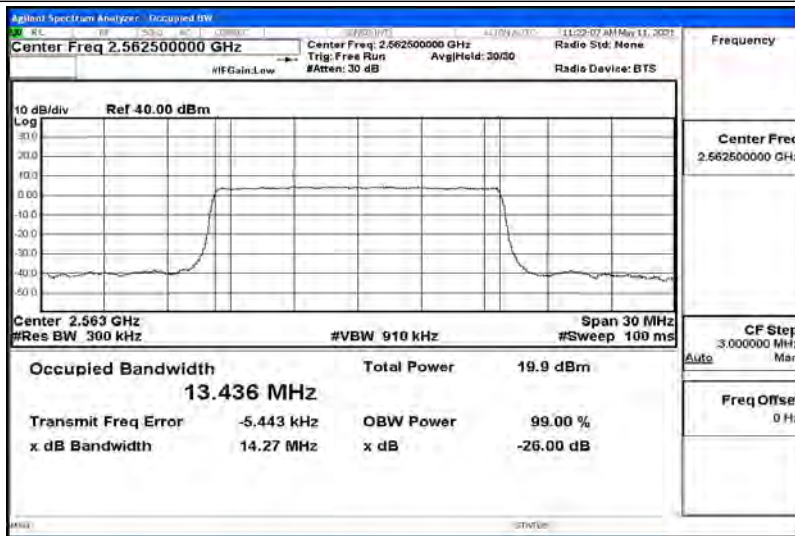

Band7-15MHz-QPSK-21375-75RB#0-13.436