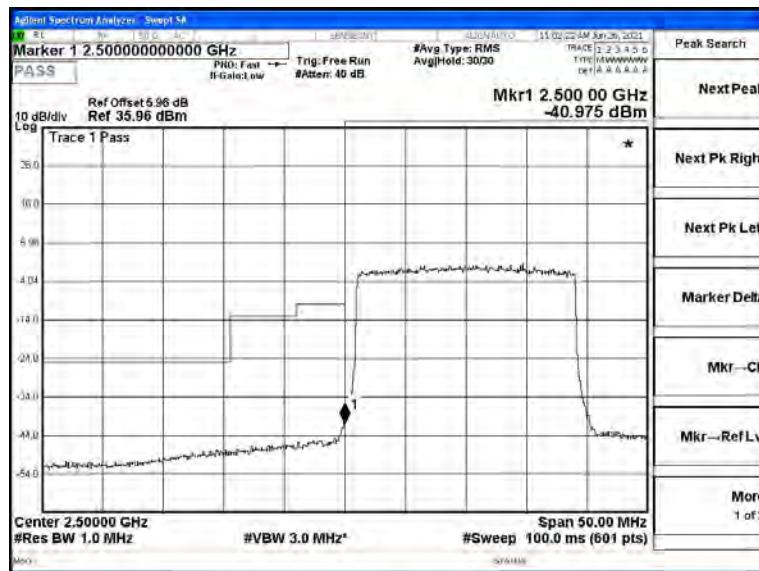

Band7-20MHz-16QAM-20850-100RB#0