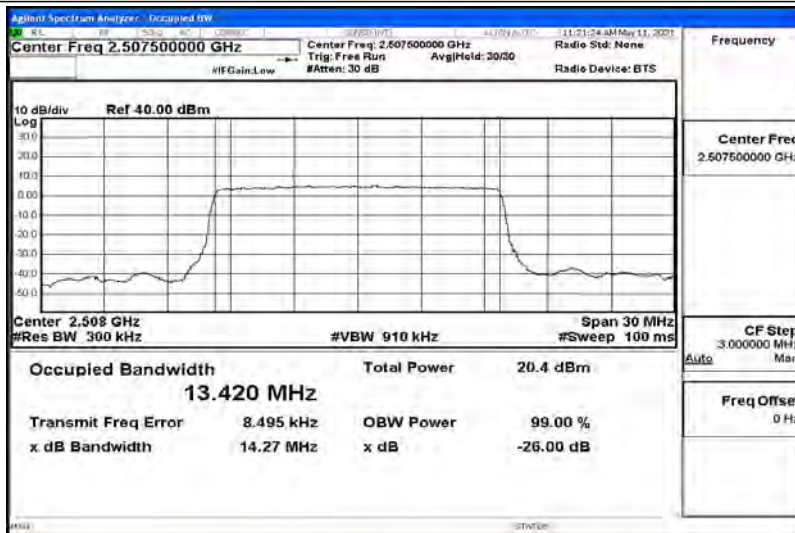

Band7-15MHz-QPSK-20825-75RB#0-13.420