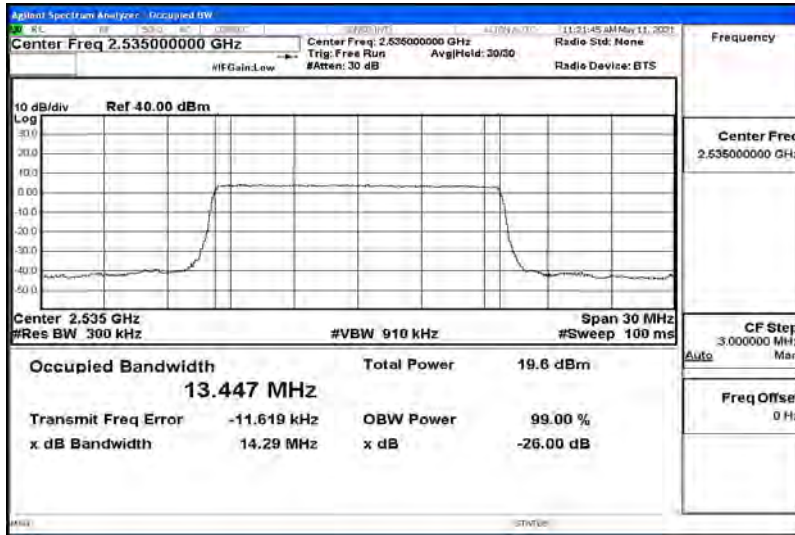

Band7-15MHz-QPSK-21100-75RB#0-13.447