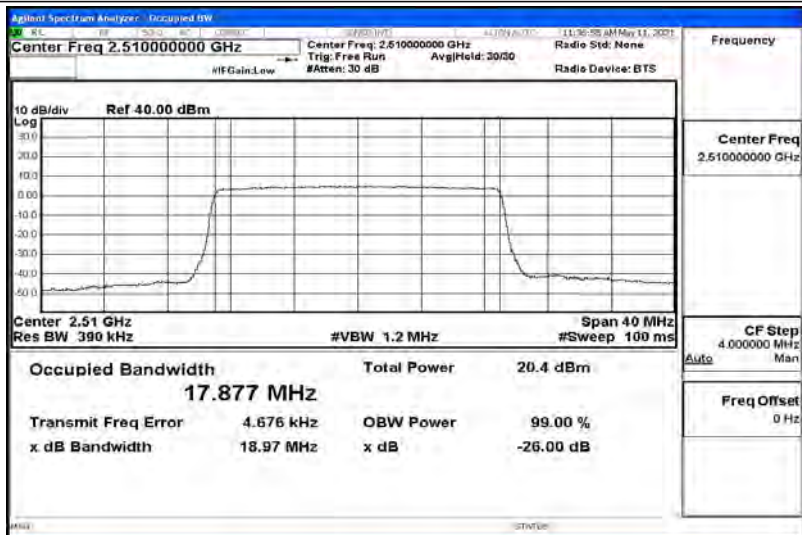

Band7-20MHz-QPSK-20850-100RB#0-17.877