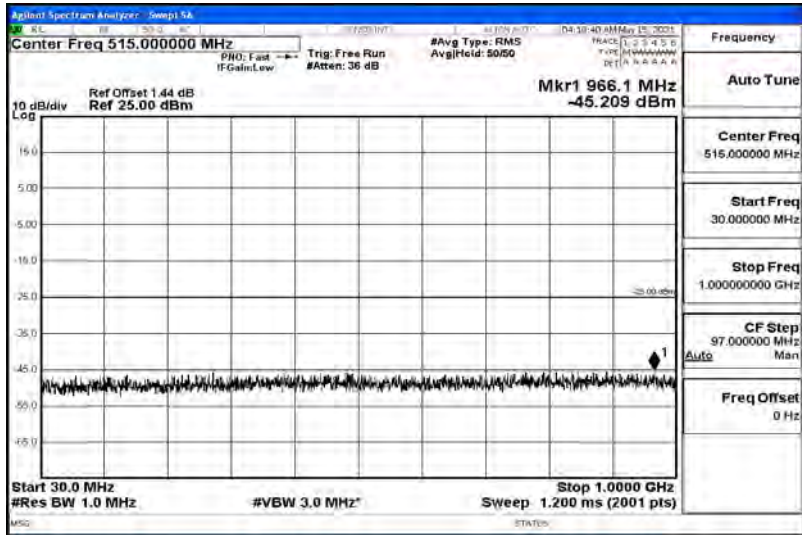

Band7-5MHz-16QAM-21100-1RB#0-Range1:30~1000MHz