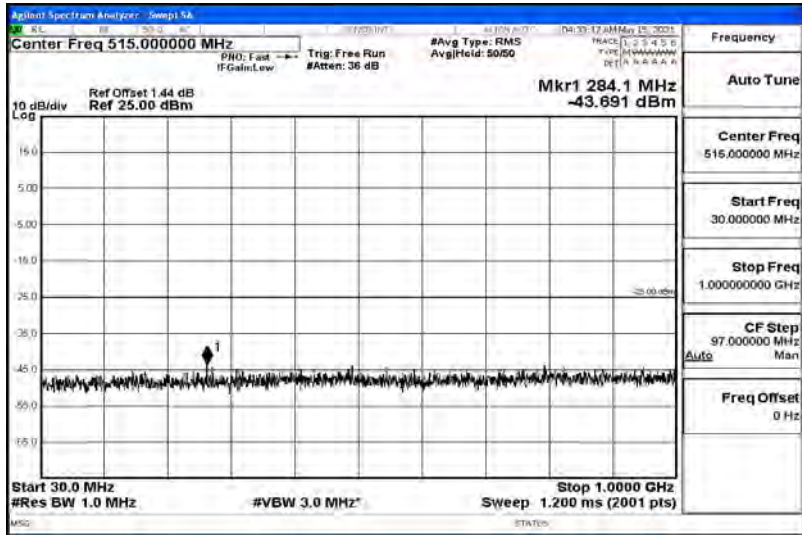

Band7-15MHz-QPSK-21100-1RB#0-Range1:30~1000MHz