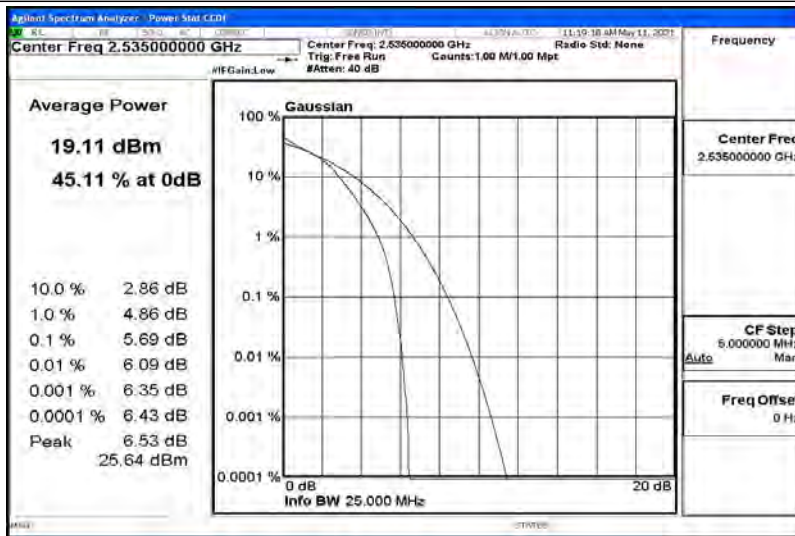

Band7-10MHz-16QAM-21100-50RB#0