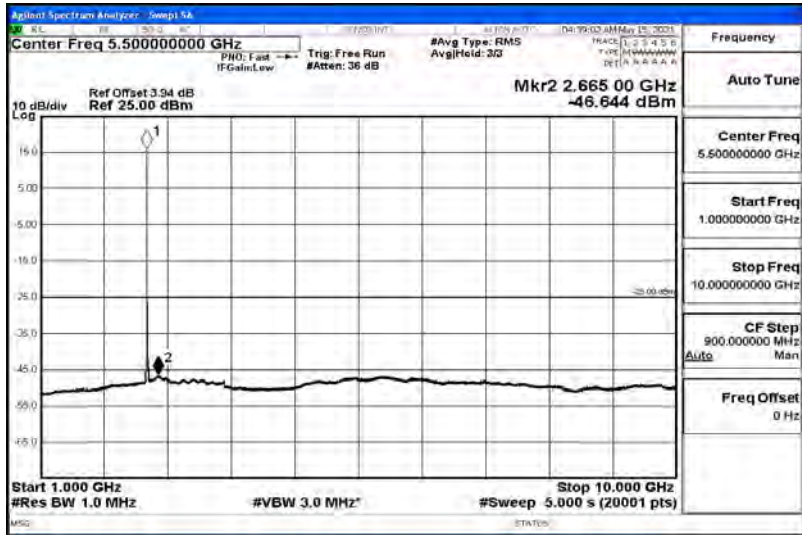

Band7-20MHz-QPSK-20850-1RB#0-Range2:1000~10000MHz