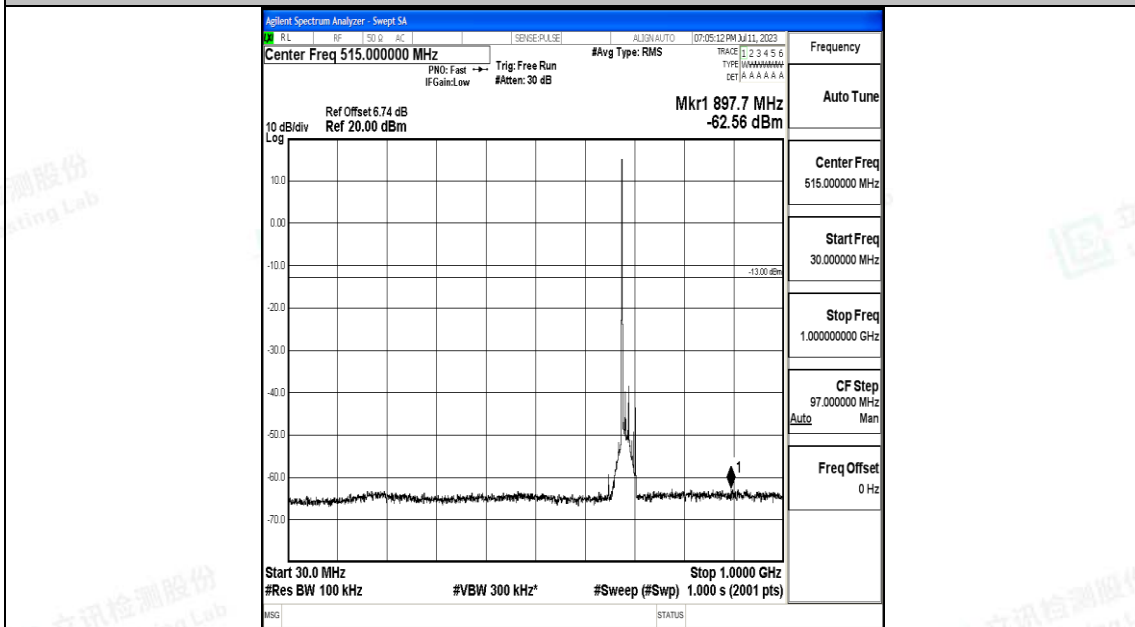

Band71_15MHz_16QAM_133397_1RB#0_0.15~30_0.15~30

Band71_15MHz_16QAM_133397_1RB#0_30~1000_30~1000