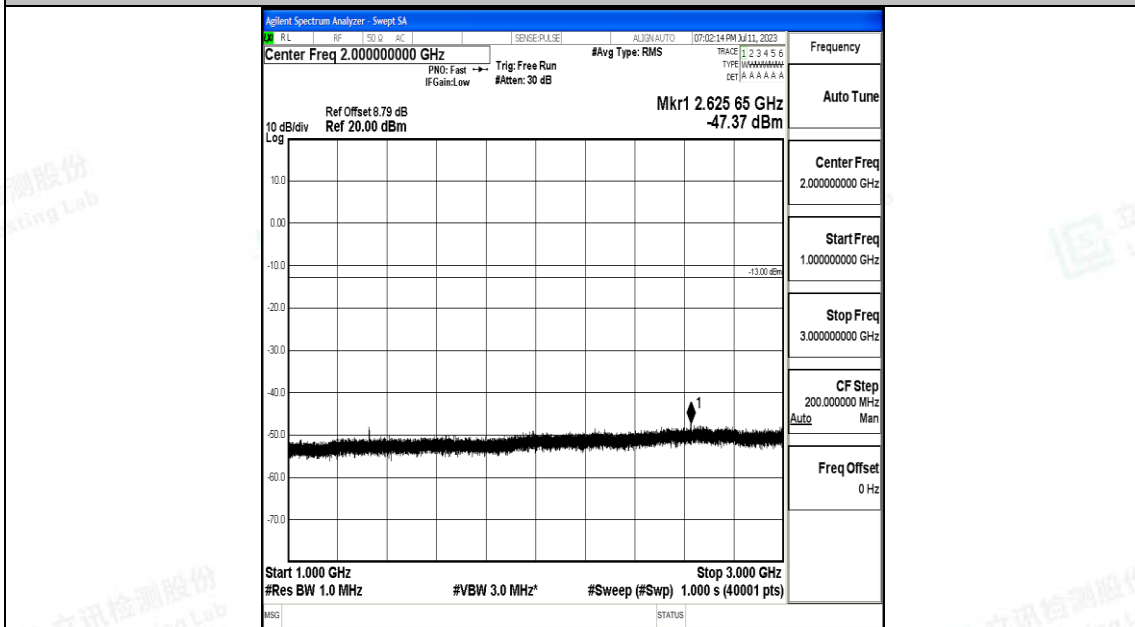

Band71_15MHz_QPSK_133197_1RB#0_30~1000_30~1000

Band71_15MHz_QPSK_133197_1RB#0_1000~3000_1000~3000