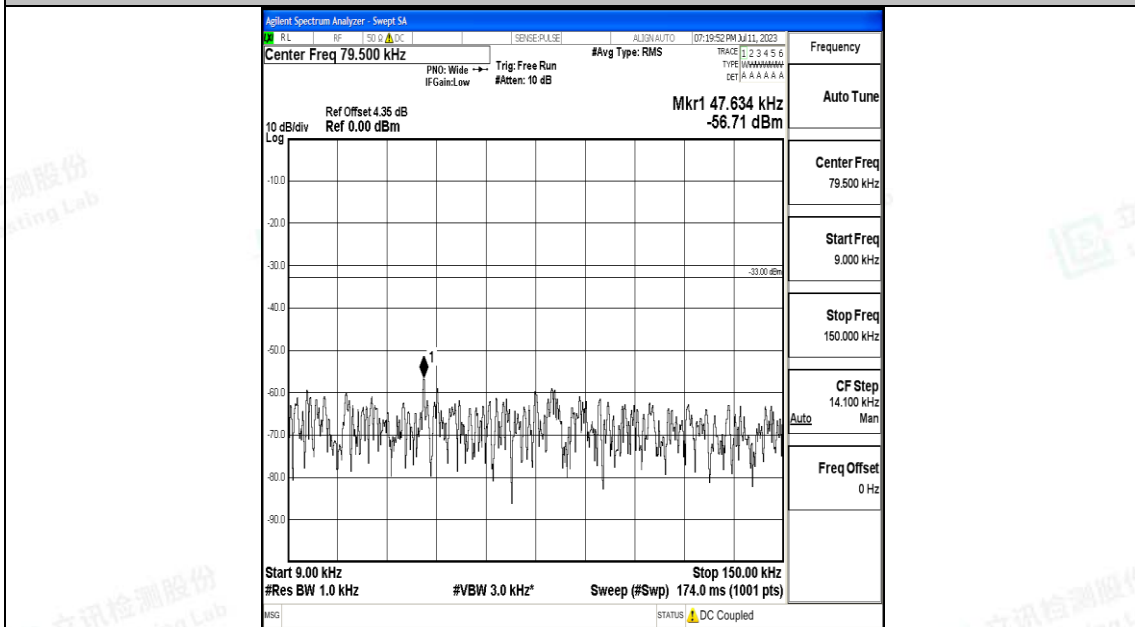

Band71\_20MHz\_QPSK\_133322\_1RB#0\_30~1000\_30~1000

Band71\_20MHz\_QPSK\_133322\_1RB#0\_1000~3000\_1000~3000

Band71\_20MHz\_QPSK\_133322\_1RB#0\_3000~10000\_3000~10000

Band71\_20MHz\_16QAM\_133322\_1RB#0\_0.009~0.15\_0.009~0.15