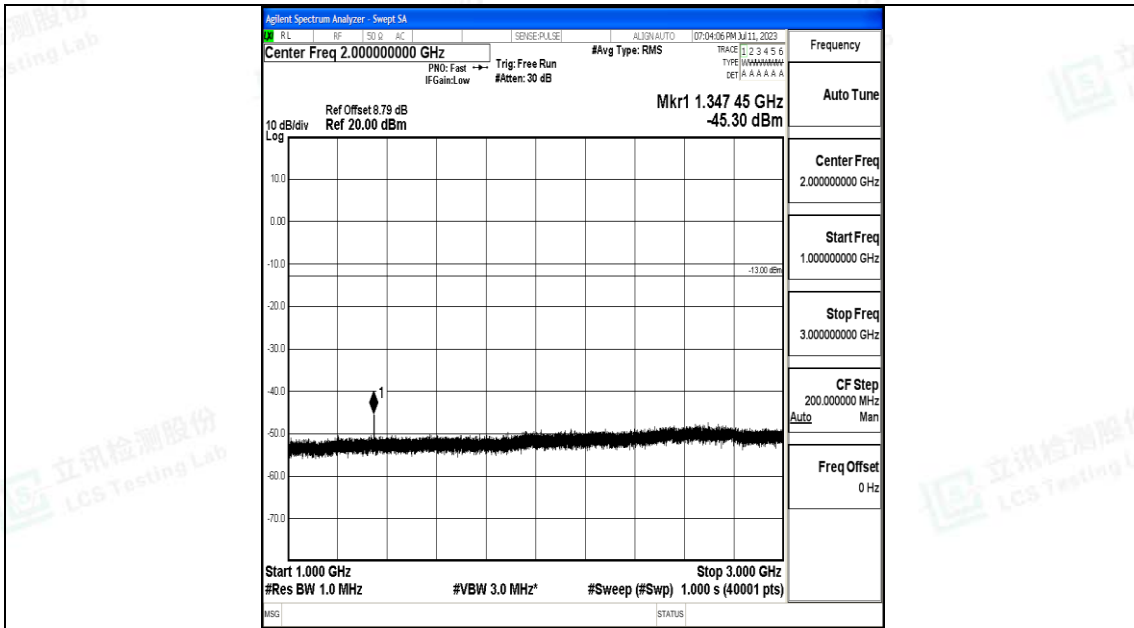

Band71\_15MHz\_QPSK\_133297\_1RB#0\_3000~10000\_3000~10000

Band71\_15MHz\_16QAM\_133297\_1RB#0\_0.009~0.15\_0.009~0.15

Band71\_15MHz\_16QAM\_133297\_1RB#0\_0.15~30\_0.15~30

Band71\_15MHz\_16QAM\_133297\_1RB#0\_30~1000\_30~1000