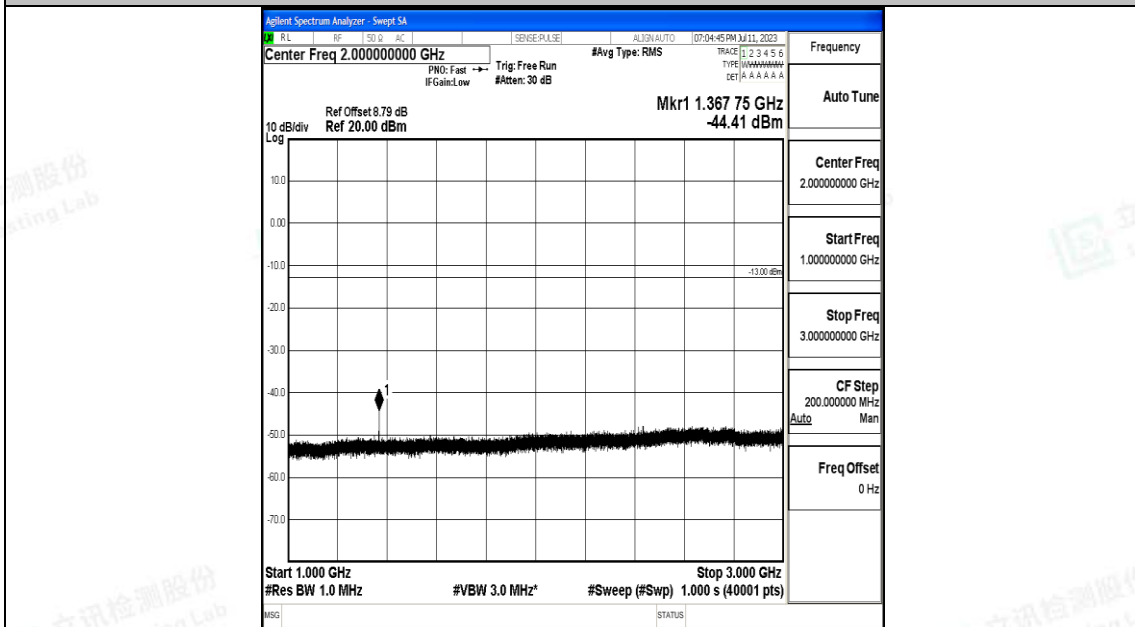

Band71_15MHz_QPSK_133397_1RB#0_30~1000_30~1000

Band71_15MHz_QPSK_133397_1RB#0_1000~3000_1000~3000