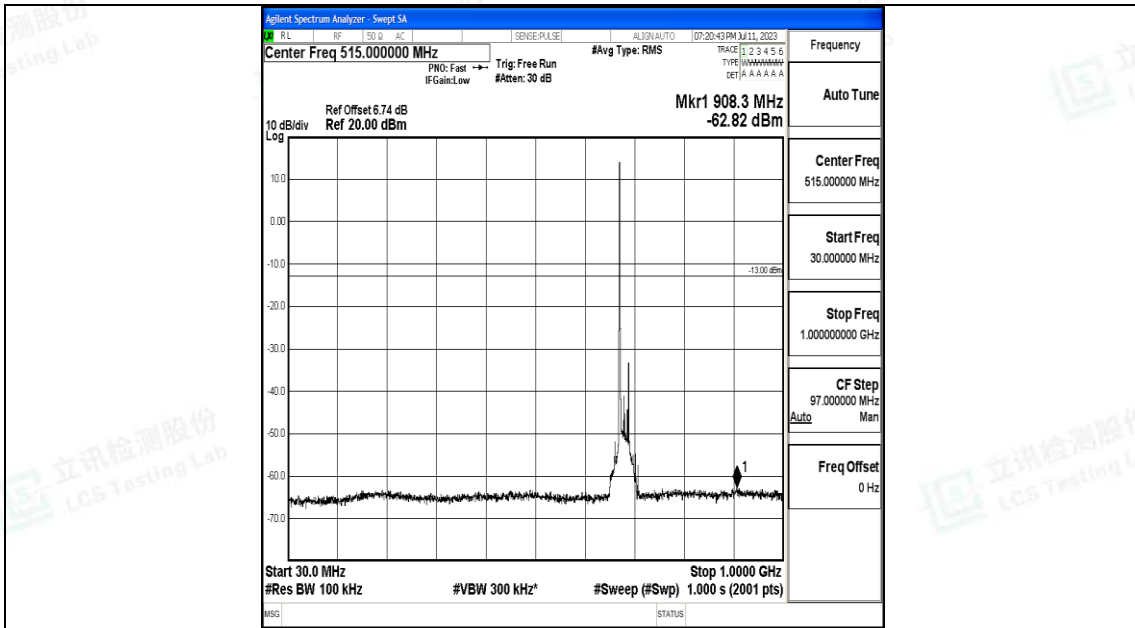

Band71_20MHz_QPSK_133372_1RB#0_0.15~30_0.15~30

Band71_20MHz_QPSK_133372_1RB#0_30~1000_30~1000