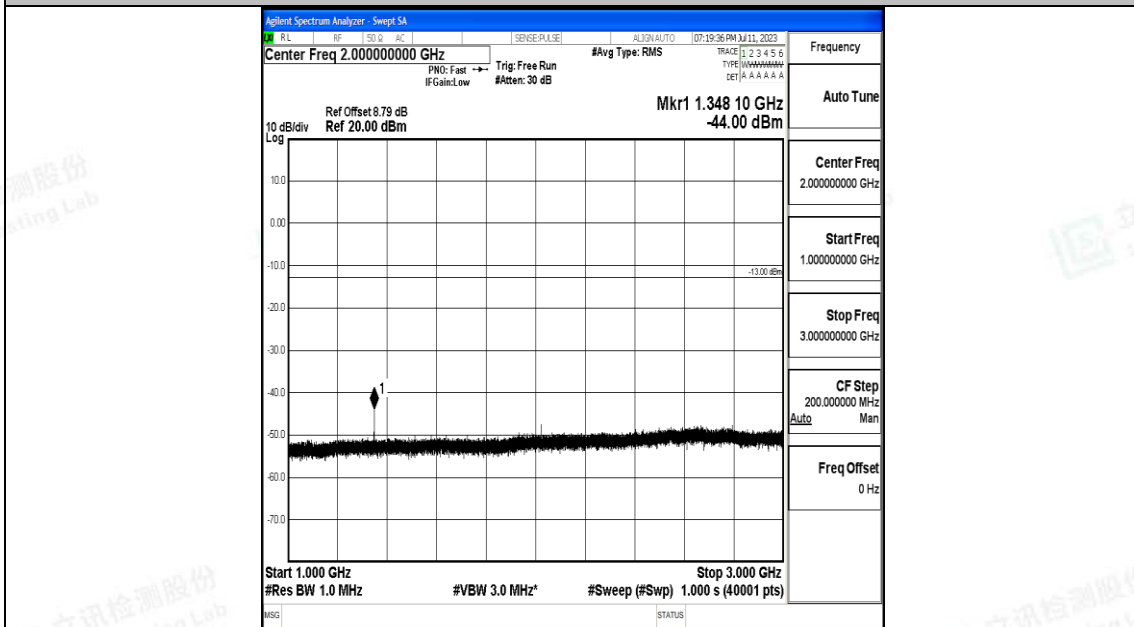

Band71_20MHz_QPSK_133322_1RB#0_30~1000_30~1000

Band71_20MHz_QPSK_133322_1RB#0_1000~3000_1000~3000