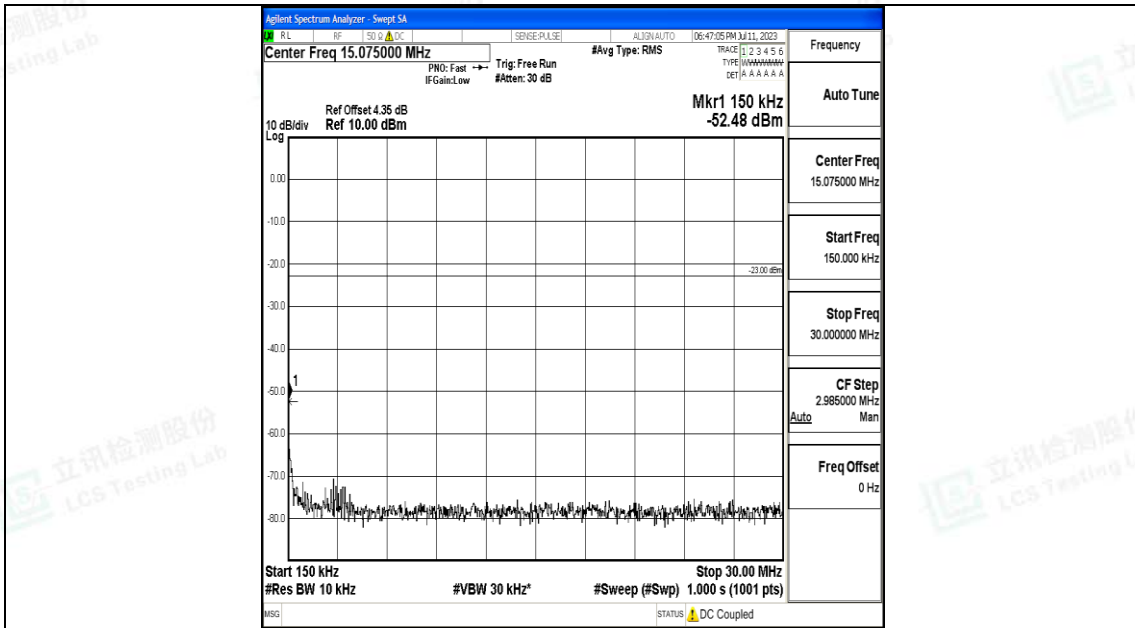

Band71\_10MHz\_QPSK\_133297\_1RB#0\_30~1000\_30~1000

Band71\_10MHz\_QPSK\_133297\_1RB#0\_1000~3000\_1000~3000

Band71\_10MHz\_QPSK\_133297\_1RB#0\_3000~10000\_3000~10000

Band71\_10MHz\_16QAM\_133297\_1RB#0\_0.009~0.15\_0.009~0.15