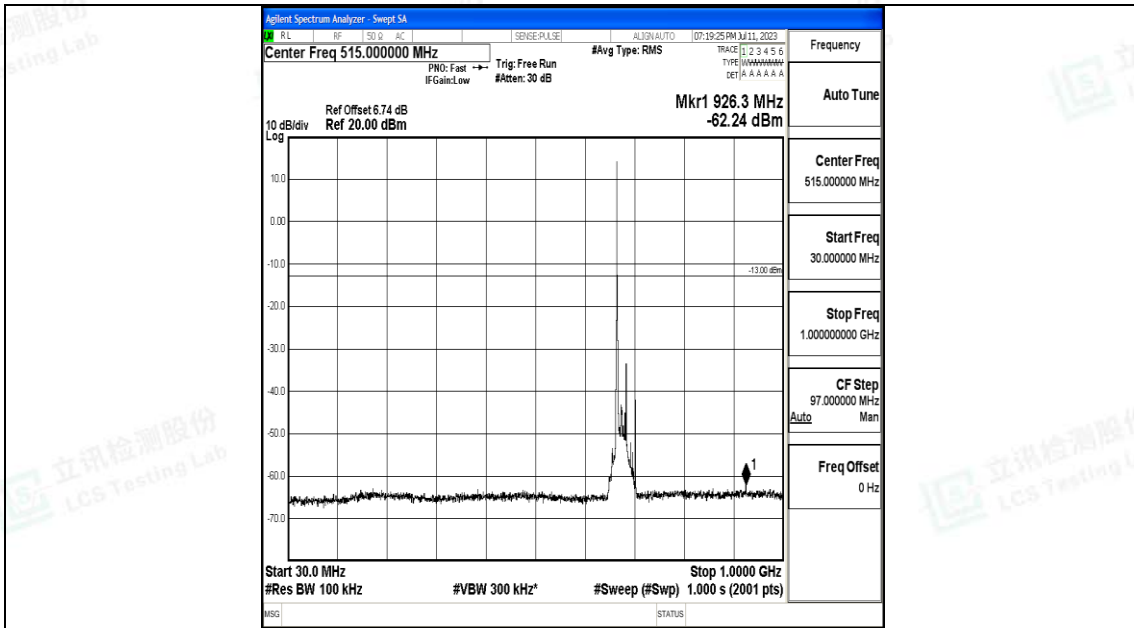

Band71\_20MHz\_16QAM\_133222\_1RB#0\_1000~3000\_1000~3000

Band71\_20MHz\_16QAM\_133222\_1RB#0\_3000~10000\_3000~10000

Band71\_20MHz\_QPSK\_133322\_1RB#0\_0.009~0.15\_0.009~0.15

Band71\_20MHz\_QPSK\_133322\_1RB#0\_0.15~30\_0.15~30