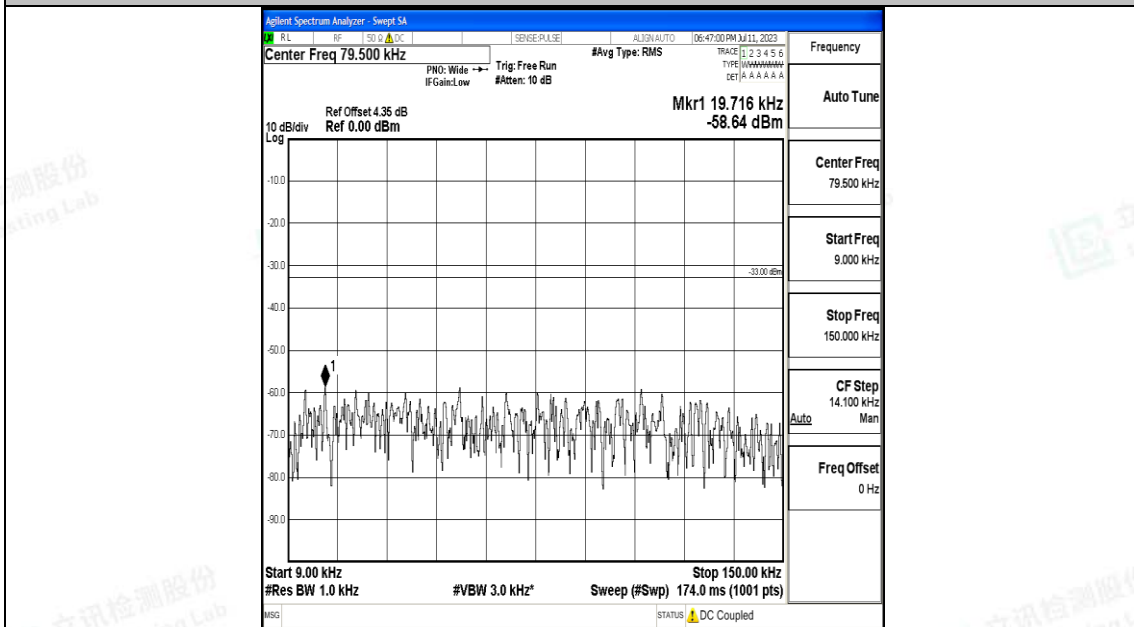

Band71\_10MHz\_QPSK\_133297\_1RB#0\_30~1000\_30~1000

Band71\_10MHz\_QPSK\_133297\_1RB#0\_1000~3000\_1000~3000

Band71\_10MHz\_QPSK\_133297\_1RB#0\_3000~10000\_3000~10000

Band71\_10MHz\_16QAM\_133297\_1RB#0\_0.009~0.15\_0.009~0.15