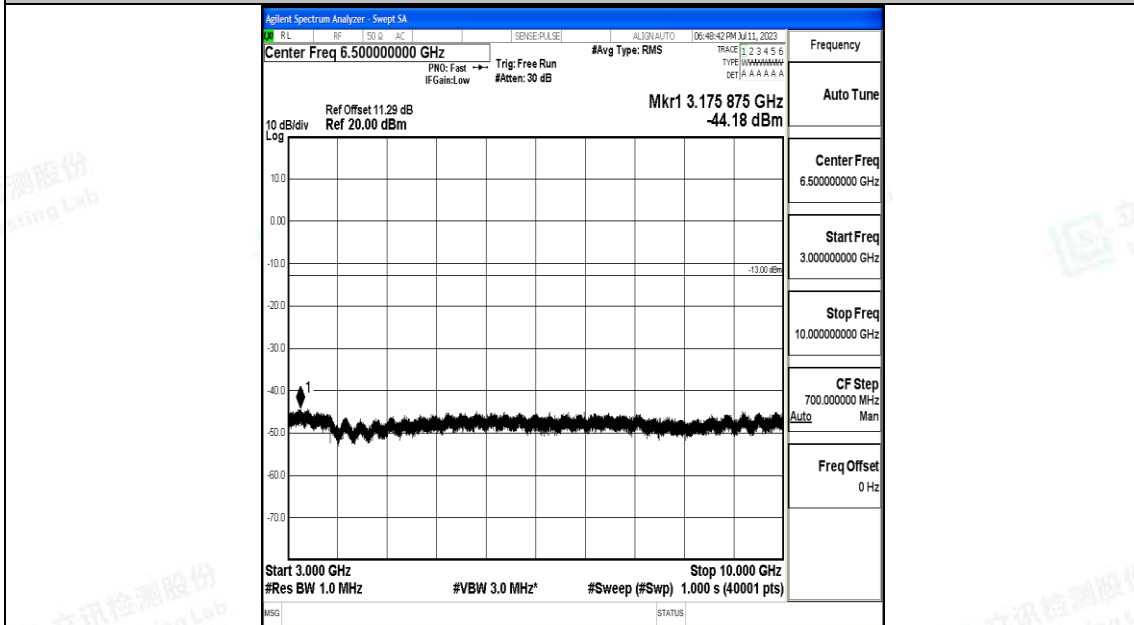

Band71_10MHz_16QAM_133422_1RB#0_1000~3000_1000~3000

Band71_10MHz_16QAM_133422_1RB#0_3000~10000_3000~10000