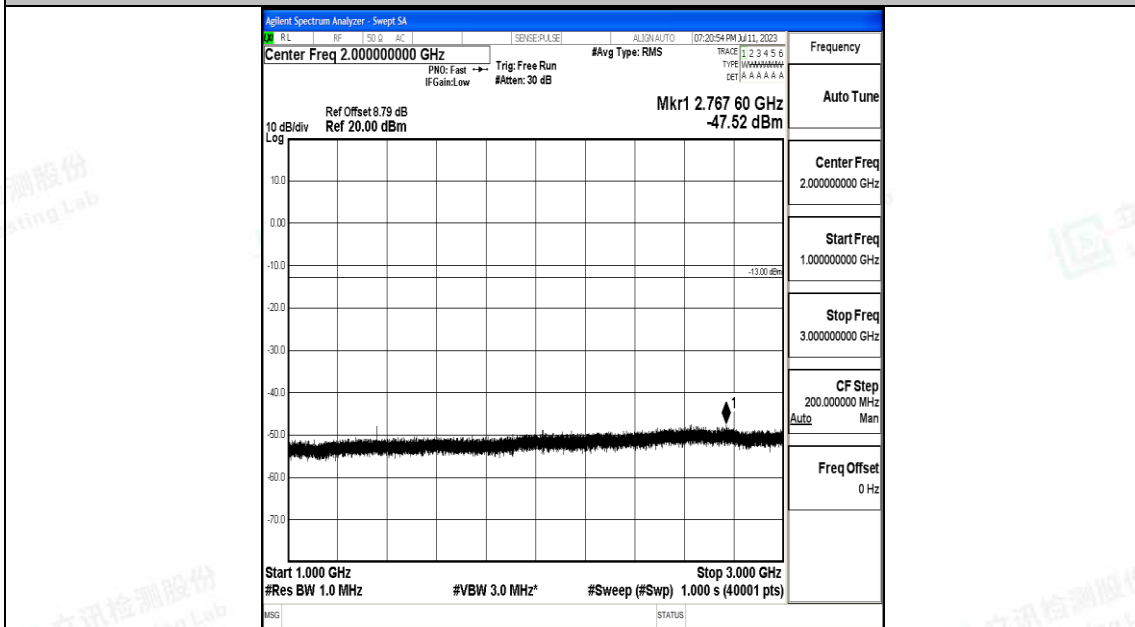

Band71\_20MHz\_QPSK\_133372\_1RB#0\_0.009~0.15\_0.009~0.15

Band71\_20MHz\_QPSK\_133372\_1RB#0\_0.15~30\_0.15~30

Band71\_20MHz\_QPSK\_133372\_1RB#0\_30~1000\_30~1000

Band71\_20MHz\_QPSK\_133372\_1RB#0\_1000~3000\_1000~3000