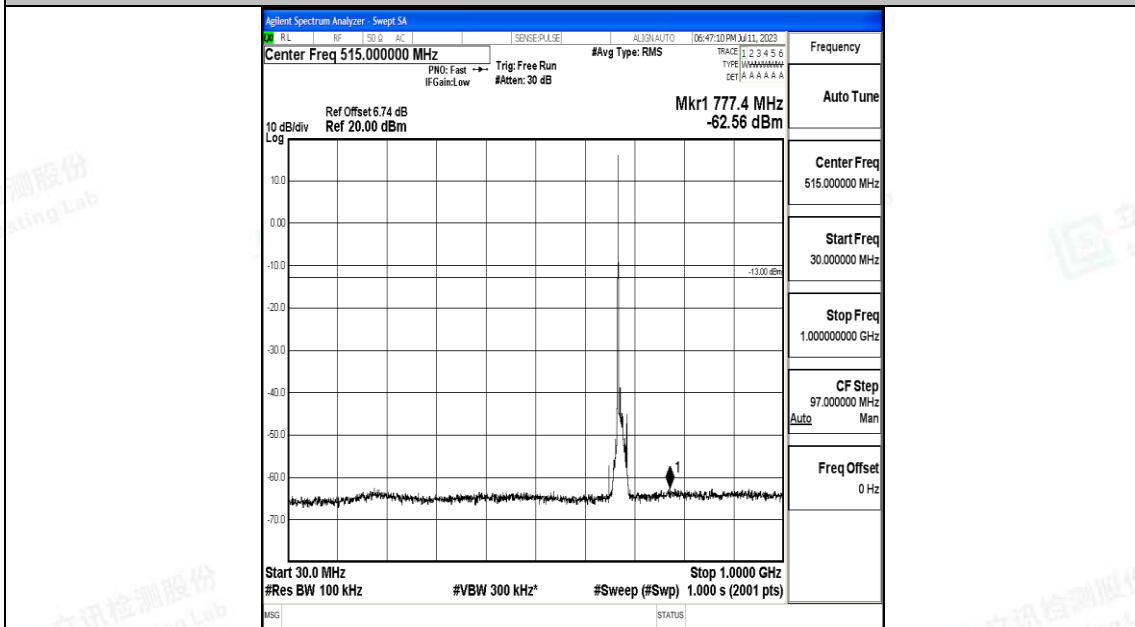

Band71_10MHz_16QAM_133297_1RB#0_0.15~30_0.15~30

Band71_10MHz_16QAM_133297_1RB#0_30~1000_30~1000