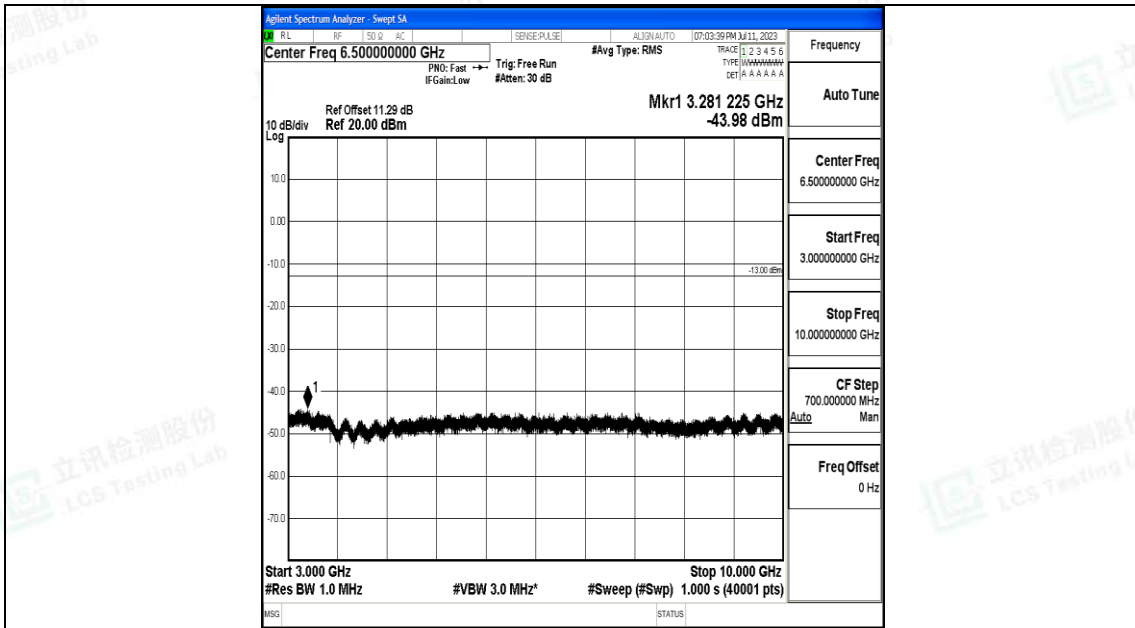

Band71\_15MHz\_QPSK\_133297\_1RB#0\_0.009~0.15\_0.009~0.15

Band71\_15MHz\_QPSK\_133297\_1RB#0\_0.15~30\_0.15~30

Band71\_15MHz\_QPSK\_133297\_1RB#0\_30~1000\_30~1000

Band71\_15MHz\_QPSK\_133297\_1RB#0\_1000~3000\_1000~3000