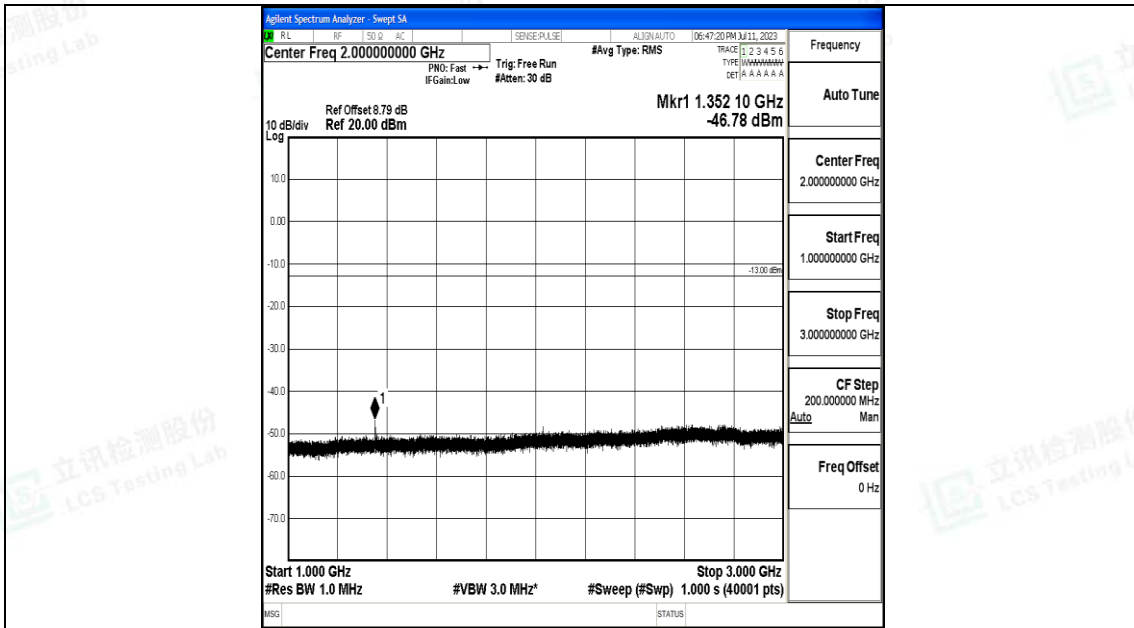

Band71_10MHz_16QAM_133297_1RB#0_30~1000_30~1000

Band71_10MHz_16QAM_133297_1RB#0_1000~3000_1000~3000