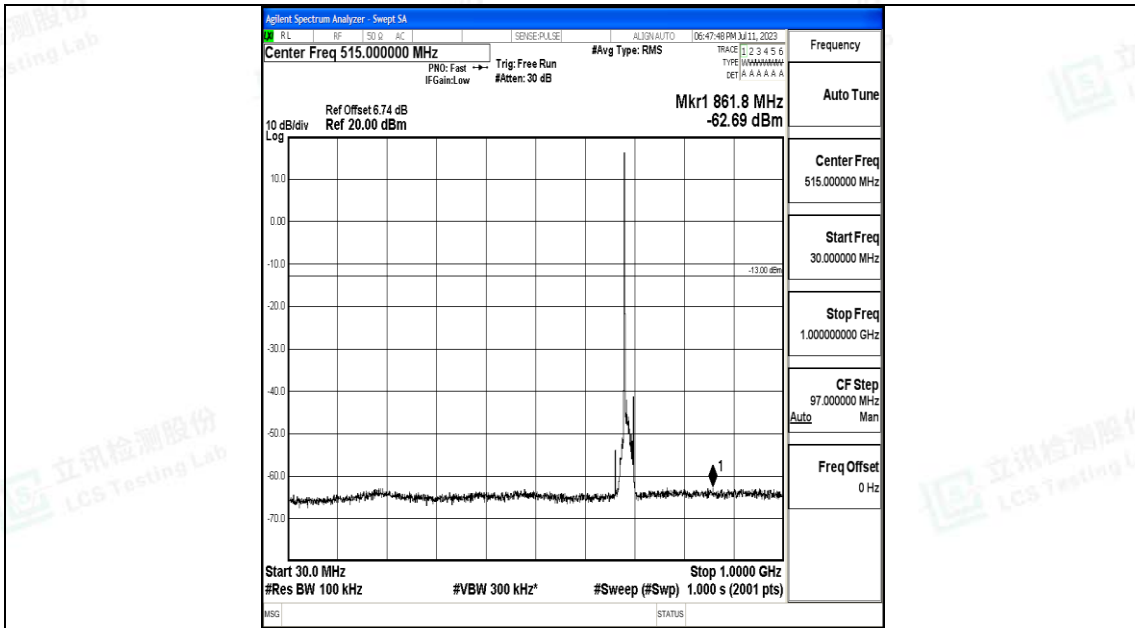

Band71_10MHz_QPSK_133422_1RB#0_0.15~30_0.15~30

Band71_10MHz_QPSK_133422_1RB#0_30~1000_30~1000