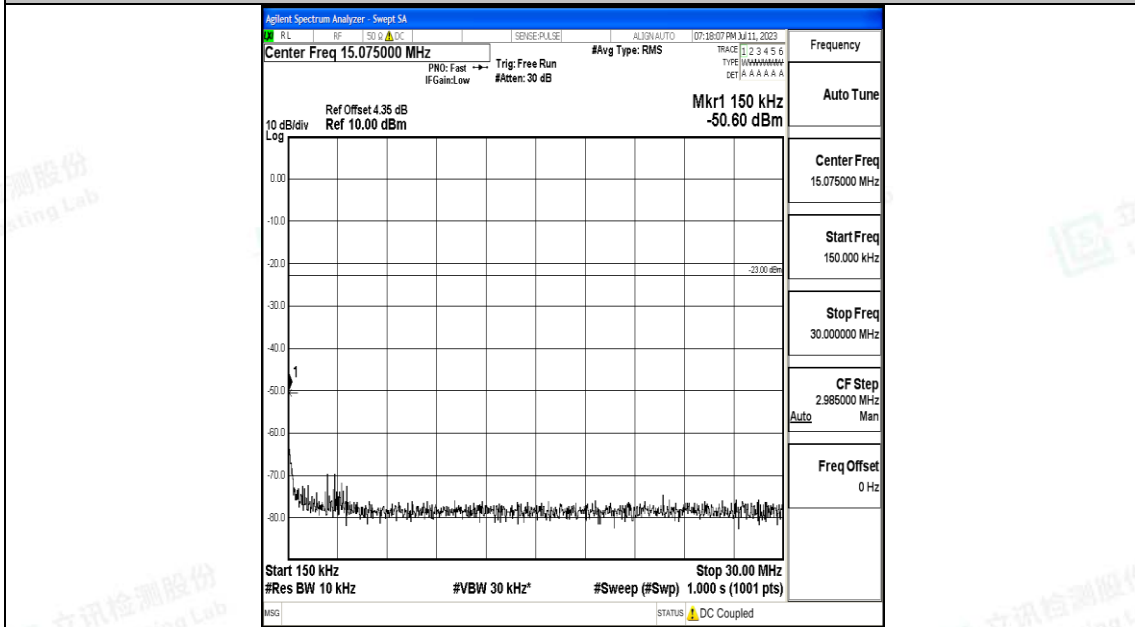

Band71_20MHz_QPSK_133222_1RB#0_0.009~0.15_0.009~0.15

Band71_20MHz_QPSK_133222_1RB#0_0.15~30_0.15~30