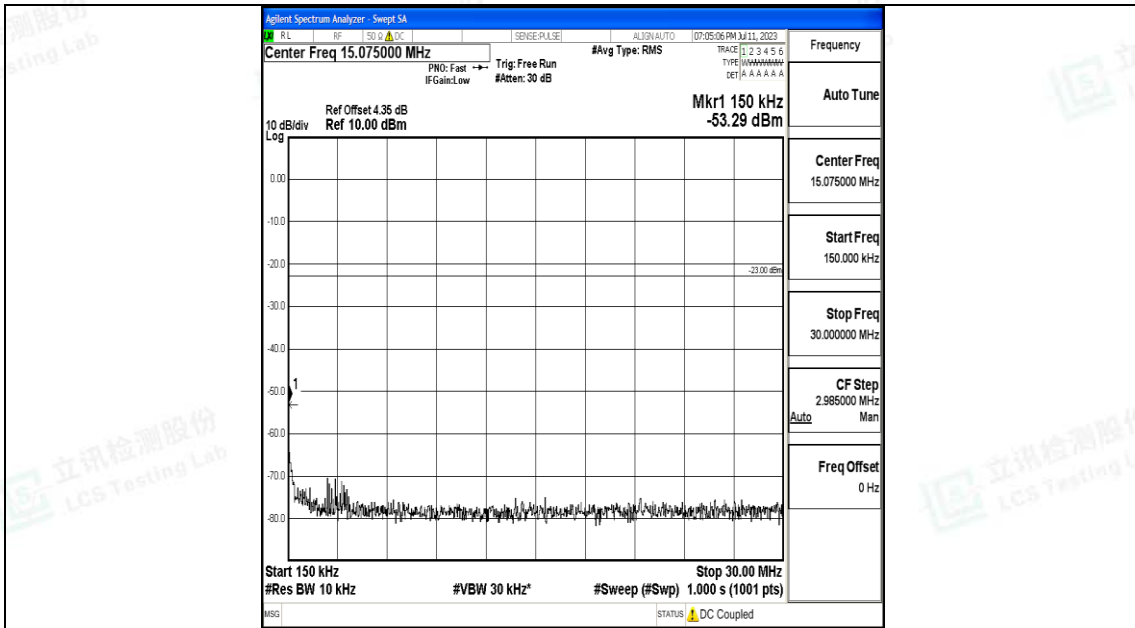

Band71\_15MHz\_QPSK\_133397\_1RB#0\_30~1000\_30~1000

Band71\_15MHz\_QPSK\_133397\_1RB#0\_1000~3000\_1000~3000

Band71\_15MHz\_QPSK\_133397\_1RB#0\_3000~10000\_3000~10000

Band71\_15MHz\_16QAM\_133397\_1RB#0\_0.009~0.15\_0.009~0.15