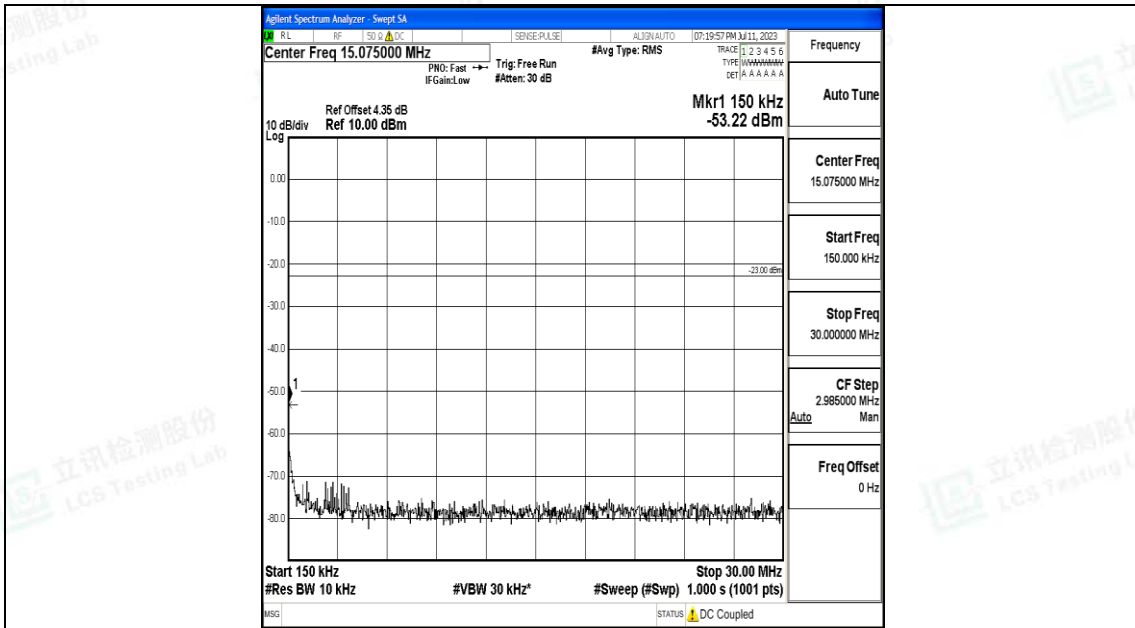

Band71\_20MHz\_QPSK\_133322\_1RB#0\_30~1000\_30~1000

Band71\_20MHz\_QPSK\_133322\_1RB#0\_1000~3000\_1000~3000

Band71\_20MHz\_QPSK\_133322\_1RB#0\_3000~10000\_3000~10000

Band71\_20MHz\_16QAM\_133322\_1RB#0\_0.009~0.15\_0.009~0.15