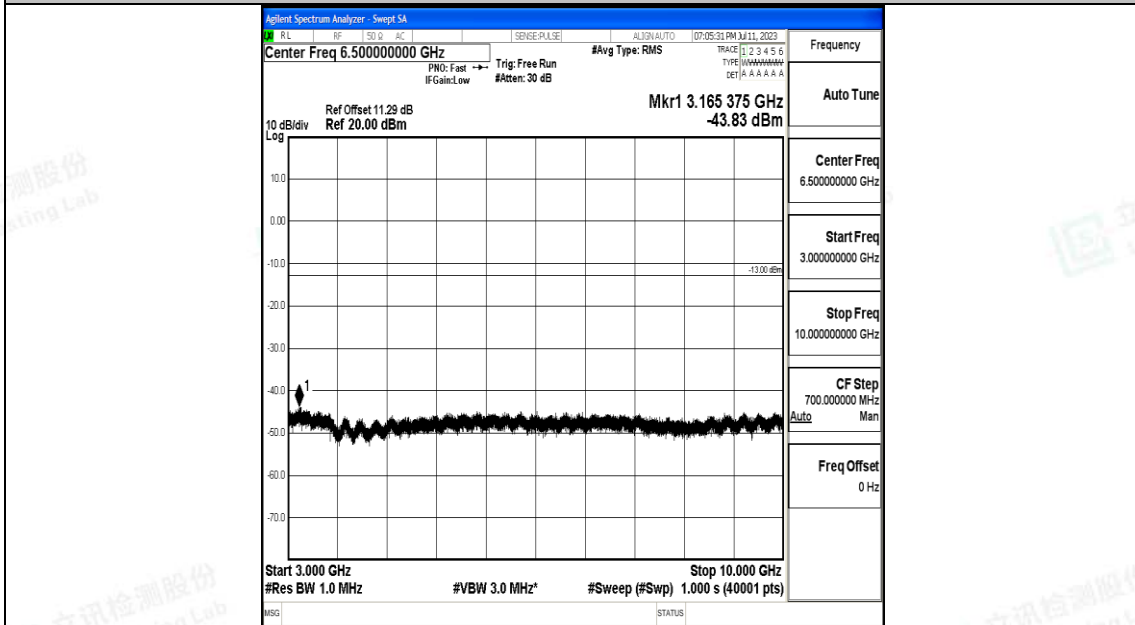

Band71\_15MHz\_16QAM\_133397\_1RB#0\_0.15~30\_0.15~30

Band71\_15MHz\_16QAM\_133397\_1RB#0\_30~1000\_30~1000

Band71\_15MHz\_16QAM\_133397\_1RB#0\_1000~3000\_1000~3000

Band71\_15MHz\_16QAM\_133397\_1RB#0\_3000~10000\_3000~10000