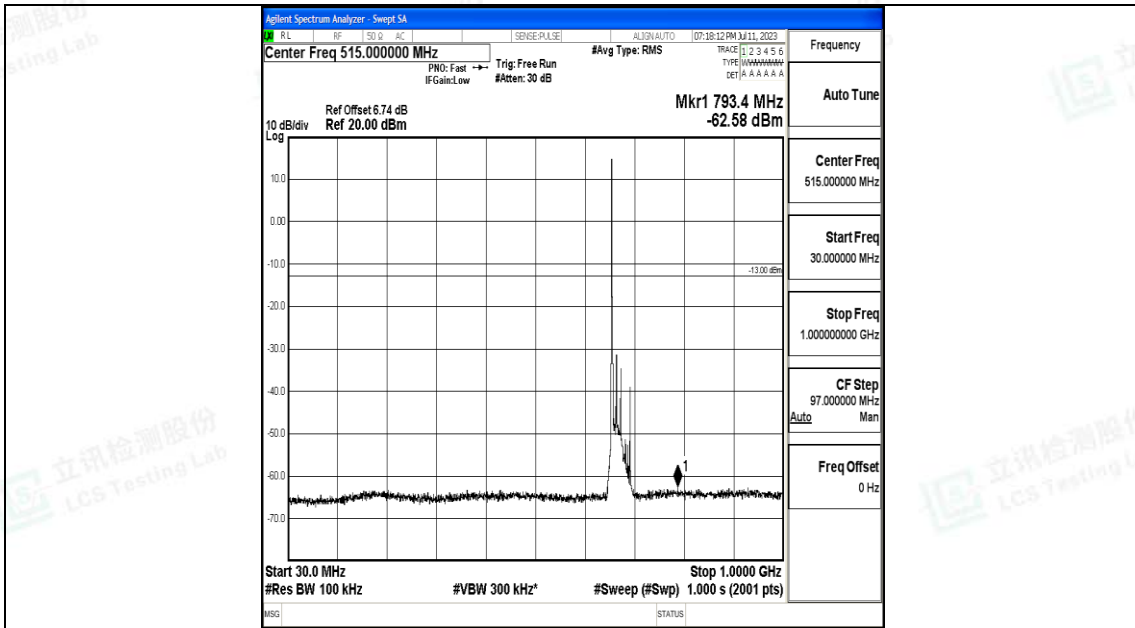

Band71_20MHz_QPSK_133222_1RB#0_0.15~30_0.15~30

Band71_20MHz_QPSK_133222_1RB#0_30~1000_30~1000