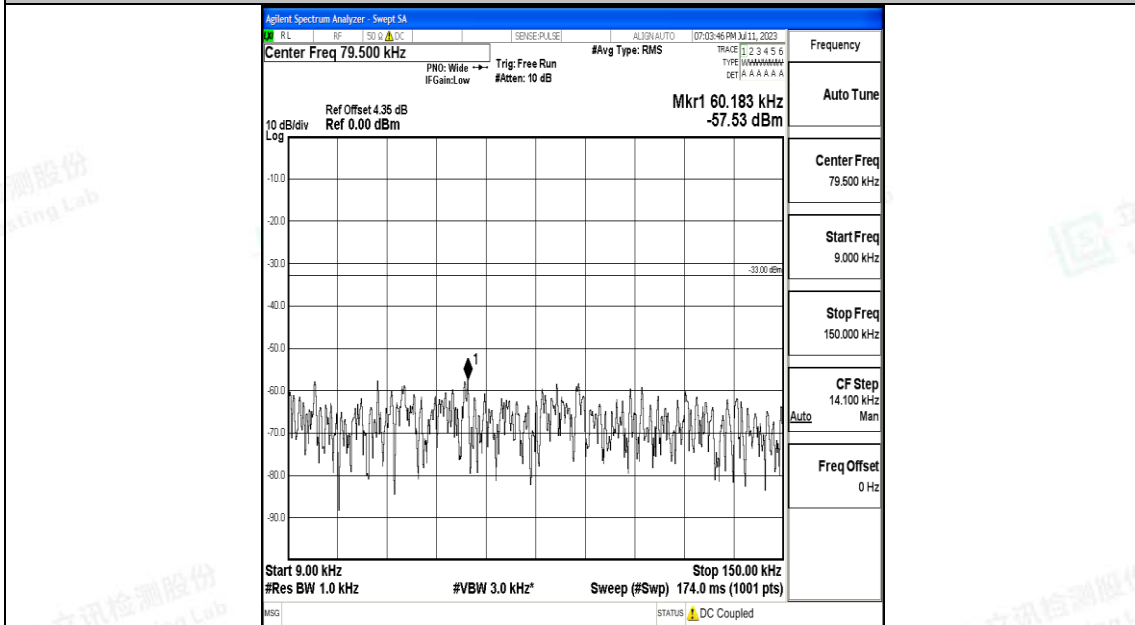

Band71_15MHz_QPSK_133297_1RB#0_3000~10000_3000~10000

Band71_15MHz_16QAM_133297_1RB#0_0.009~0.15_0.009~0.15