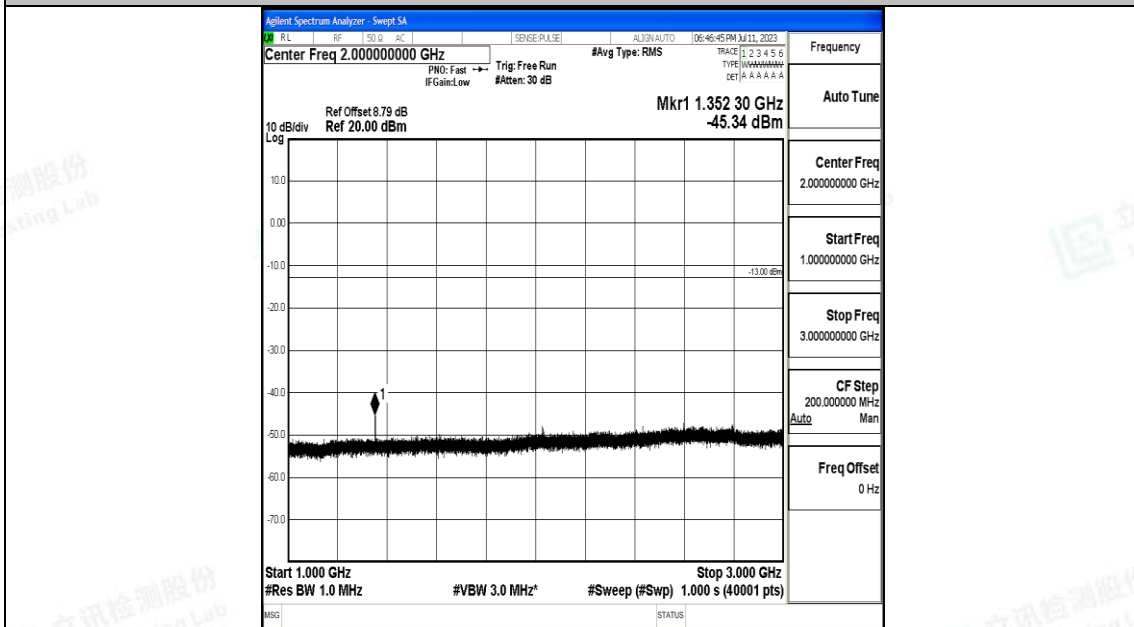

Band71\_10MHz\_QPSK\_133297\_1RB#0\_30~1000\_30~1000

Band71\_10MHz\_QPSK\_133297\_1RB#0\_1000~3000\_1000~3000

Band71\_10MHz\_QPSK\_133297\_1RB#0\_3000~10000\_3000~10000

Band71\_10MHz\_16QAM\_133297\_1RB#0\_0.009~0.15\_0.009~0.15