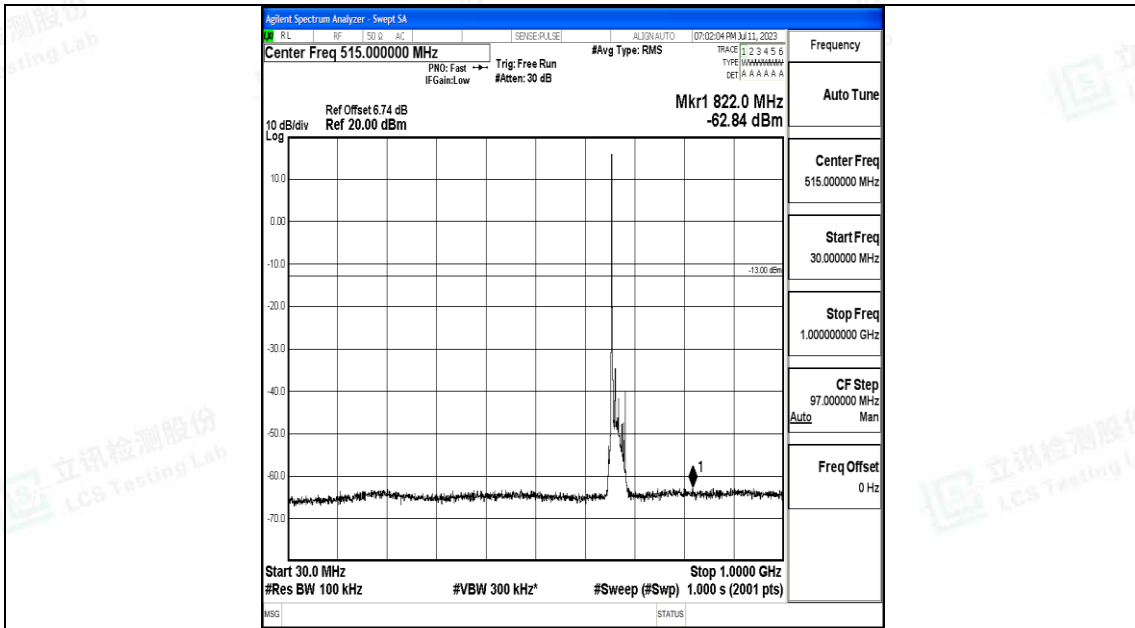

Band71\_10MHz\_16QAM\_133422\_1RB#0\_1000~3000\_1000~3000

Band71\_10MHz\_16QAM\_133422\_1RB#0\_3000~10000\_3000~10000

Band71\_15MHz\_QPSK\_133197\_1RB#0\_0.009~0.15\_0.009~0.15

Band71\_15MHz\_QPSK\_133197\_1RB#0\_0.15~30\_0.15~30