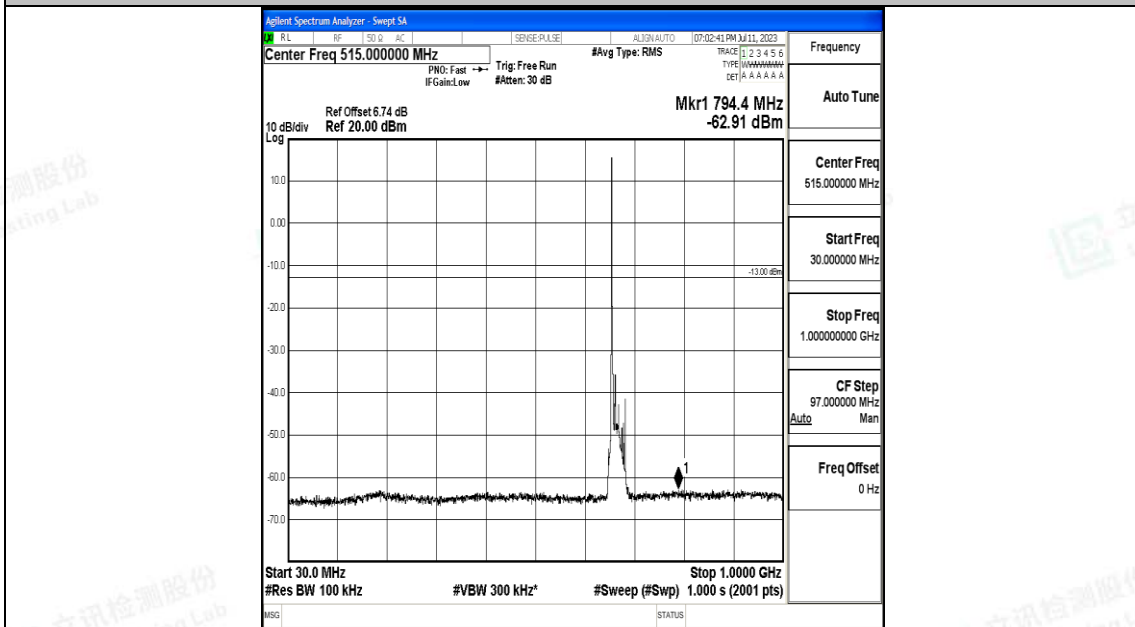

Band71_15MHz_16QAM_133197_1RB#0_0.15~30_0.15~30

Band71_15MHz_16QAM_133197_1RB#0_30~1000_30~1000