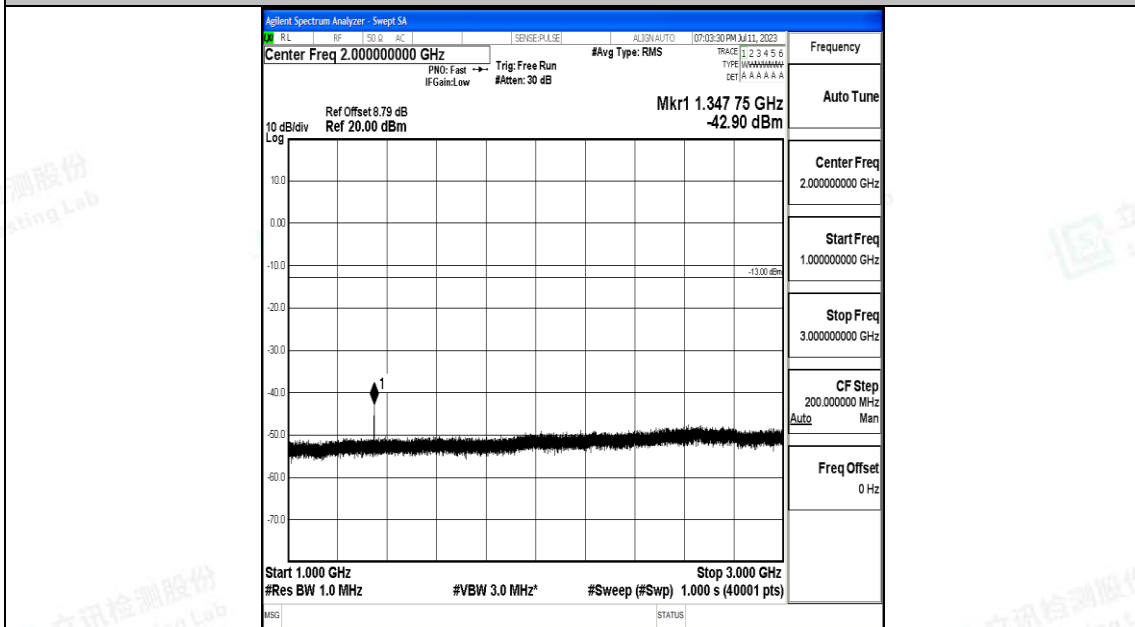

Band71\_15MHz\_QPSK\_133297\_1RB#0\_0.009~0.15\_0.009~0.15

Band71\_15MHz\_QPSK\_133297\_1RB#0\_0.15~30\_0.15~30

Band71\_15MHz\_QPSK\_133297\_1RB#0\_30~1000\_30~1000

Band71\_15MHz\_QPSK\_133297\_1RB#0\_1000~3000\_1000~3000