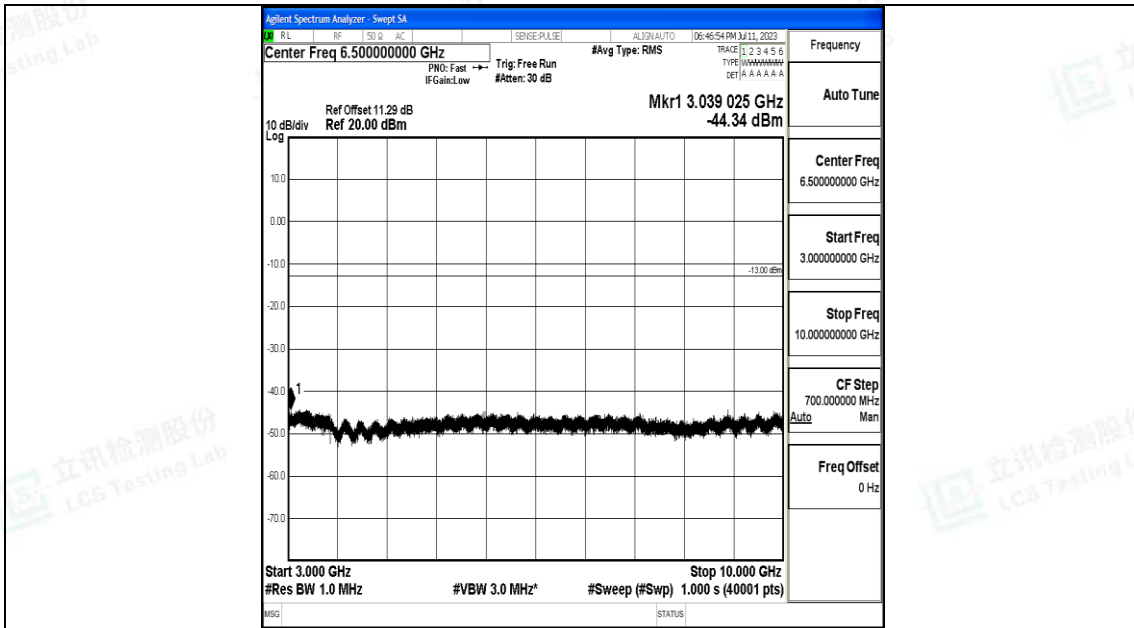

Band71\_10MHz\_QPSK\_133297\_1RB#0\_30~1000\_30~1000

Band71\_10MHz\_QPSK\_133297\_1RB#0\_1000~3000\_1000~3000

Band71\_10MHz\_QPSK\_133297\_1RB#0\_3000~10000\_3000~10000

Band71\_10MHz\_16QAM\_133297\_1RB#0\_0.009~0.15\_0.009~0.15