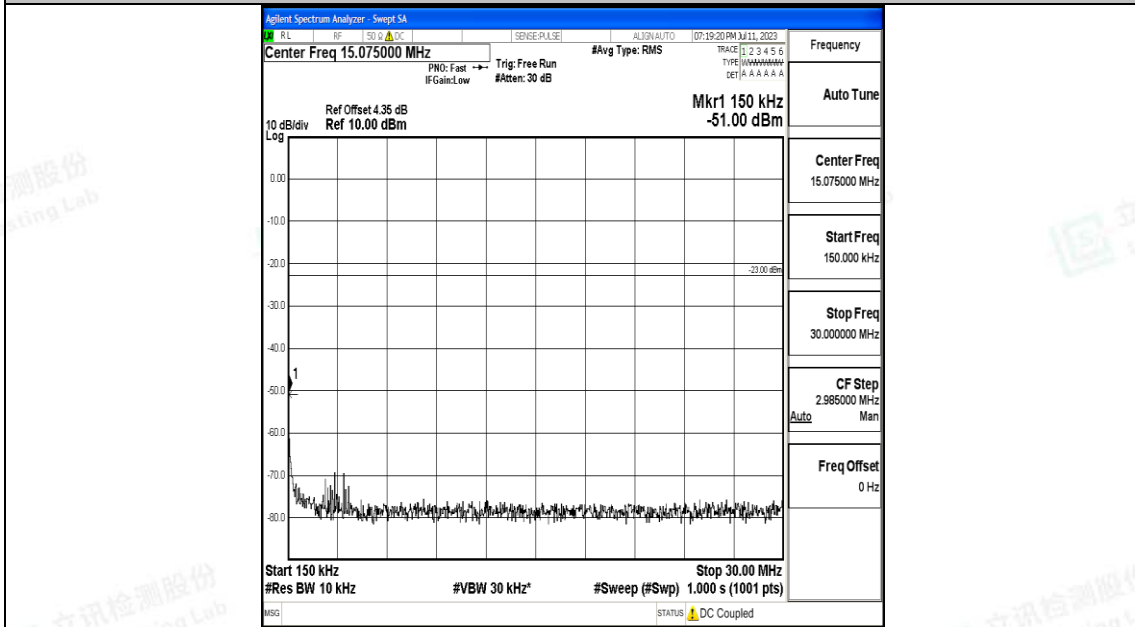

Band71\_20MHz\_16QAM\_133222\_1RB#0\_1000~3000\_1000~3000

Band71\_20MHz\_16QAM\_133222\_1RB#0\_3000~10000\_3000~10000

Band71\_20MHz\_QPSK\_133322\_1RB#0\_0.009~0.15\_0.009~0.15

Band71\_20MHz\_QPSK\_133322\_1RB#0\_0.15~30\_0.15~30