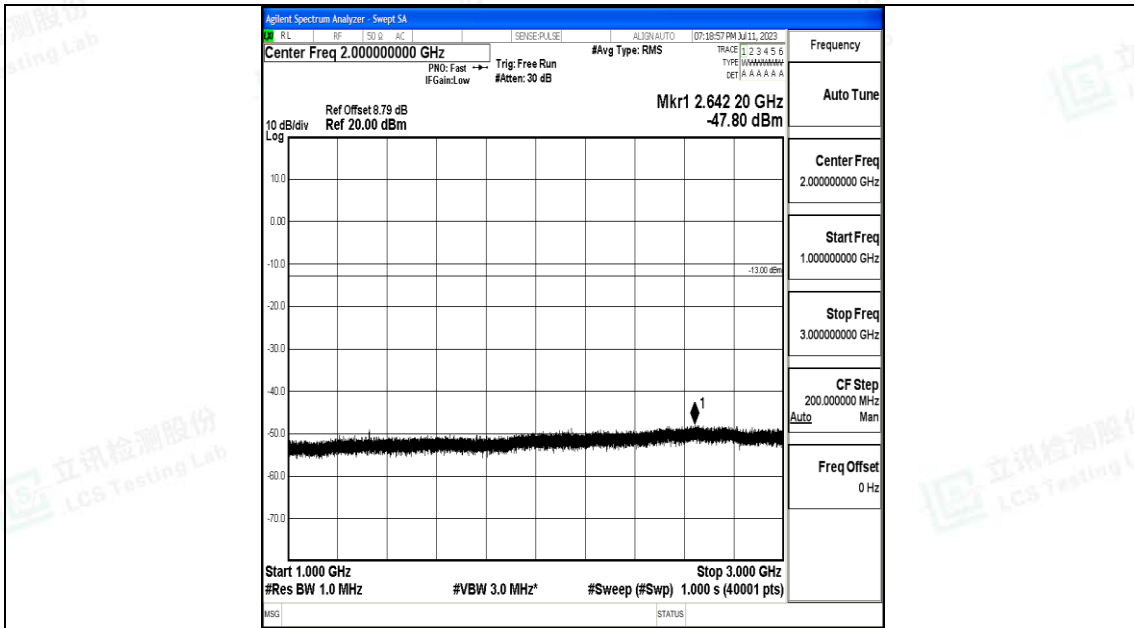

Band71\_20MHz\_QPSK\_133222\_1RB#0\_3000~10000\_3000~10000

Band71\_20MHz\_16QAM\_133222\_1RB#0\_0.009~0.15\_0.009~0.15

Band71\_20MHz\_16QAM\_133222\_1RB#0\_0.15~30\_0.15~30

Band71\_20MHz\_16QAM\_133222\_1RB#0\_30~1000\_30~1000