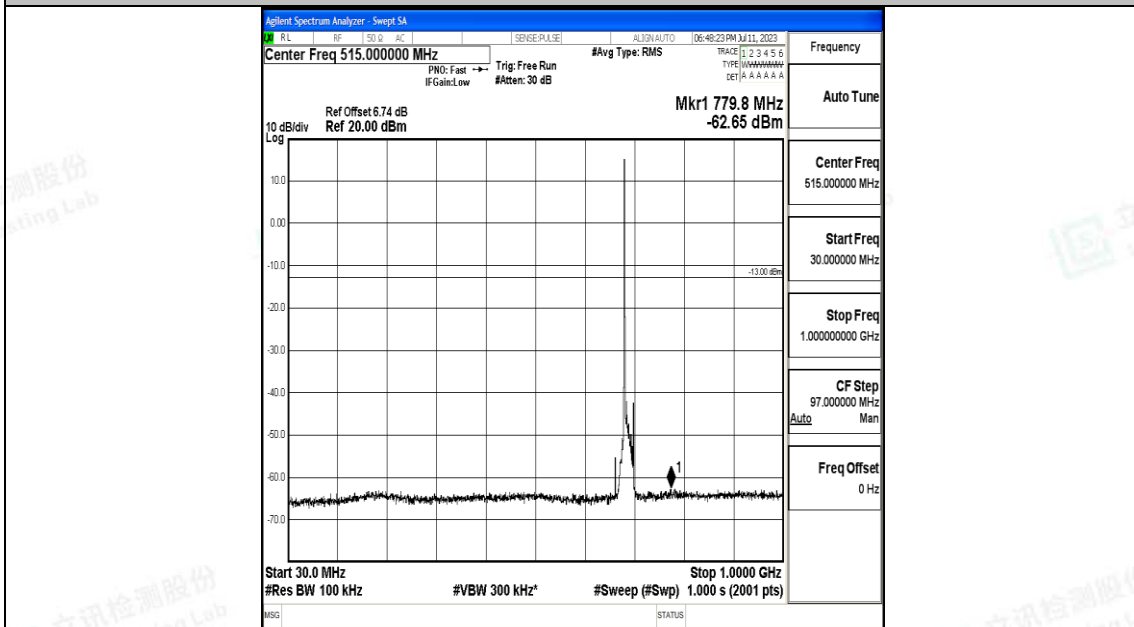

Band71\_10MHz\_QPSK\_133422\_1RB#0\_3000~10000\_3000~10000

Band71\_10MHz\_16QAM\_133422\_1RB#0\_0.009~0.15\_0.009~0.15

Band71\_10MHz\_16QAM\_133422\_1RB#0\_0.15~30\_0.15~30

Band71\_10MHz\_16QAM\_133422\_1RB#0\_30~1000\_30~1000