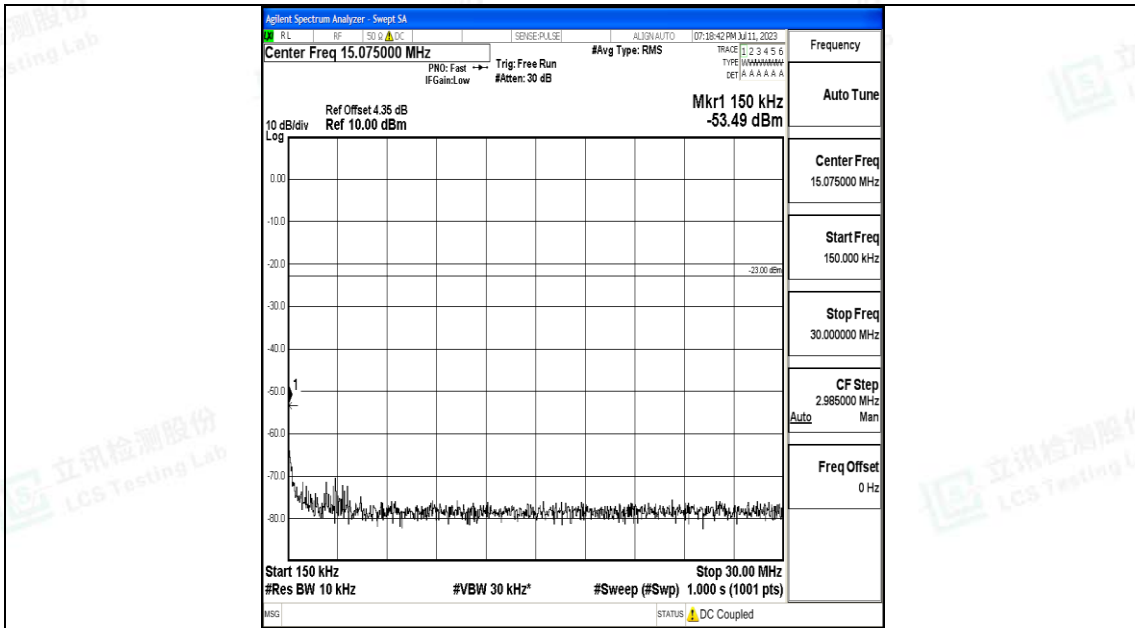

Band71_20MHz_16QAM_133222_1RB#0_0.009~0.15_0.009~0.15

Band71_20MHz_16QAM_133222_1RB#0_0.15~30_0.15~30