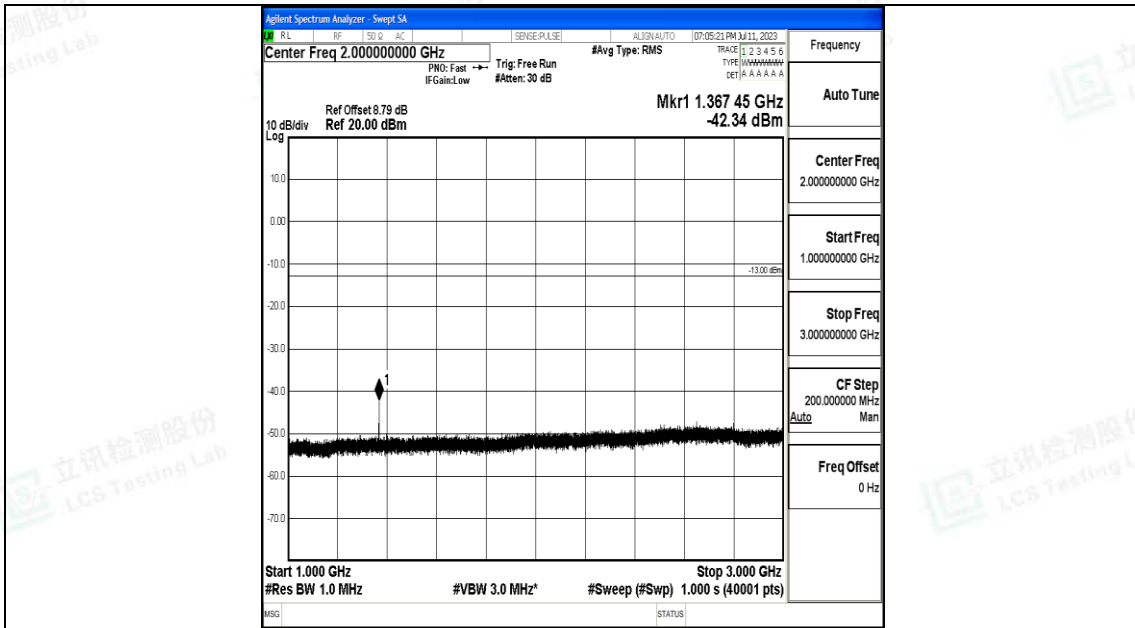

Band71_15MHz_16QAM_133397_1RB#0_30~1000_30~1000

Band71_15MHz_16QAM_133397_1RB#0_1000~3000_1000~3000