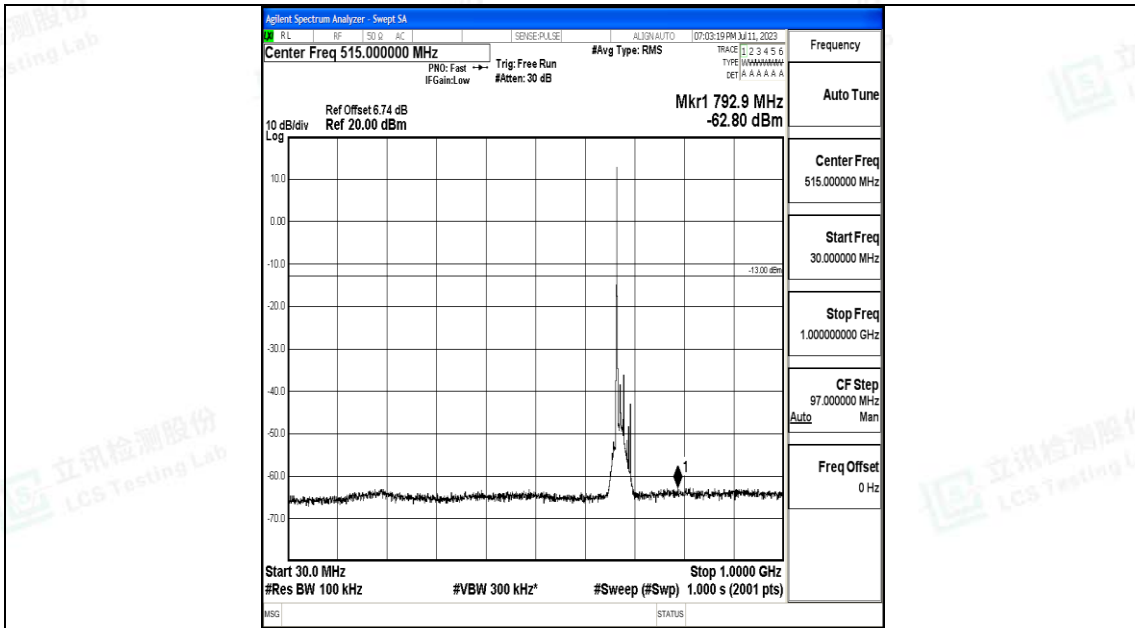

Band71_15MHz_QPSK_133297_1RB#0_0.15~30_0.15~30

Band71_15MHz_QPSK_133297_1RB#0_30~1000_30~1000