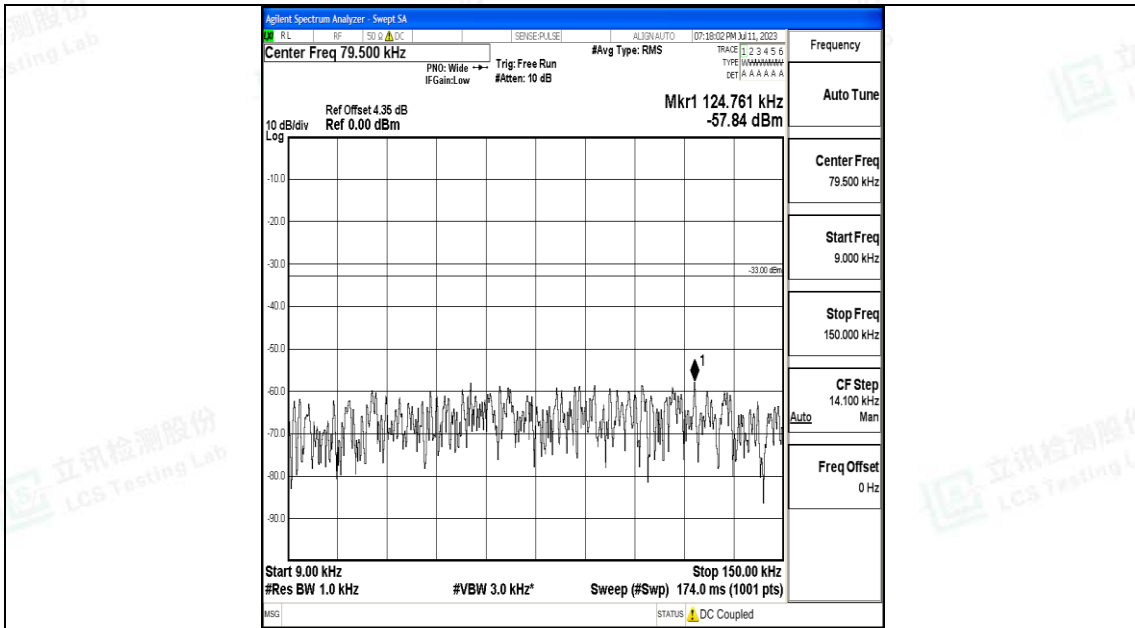

Band71\_15MHz\_16QAM\_133397\_1RB#0\_0.15~30\_0.15~30

Band71\_15MHz\_16QAM\_133397\_1RB#0\_30~1000\_30~1000

Band71\_15MHz\_16QAM\_133397\_1RB#0\_1000~3000\_1000~3000

Band71\_15MHz\_16QAM\_133397\_1RB#0\_3000~10000\_3000~10000