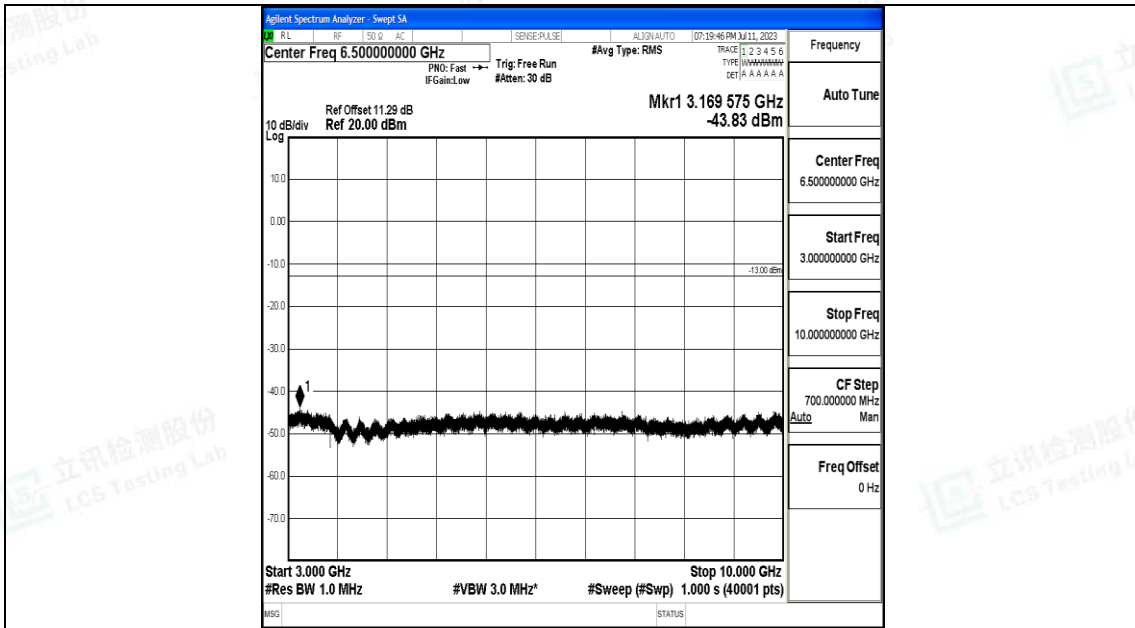

Band71_20MHz_QPSK_133322_1RB#0_1000~3000_1000~3000

Band71_20MHz_QPSK_133322_1RB#0_3000~10000_3000~10000