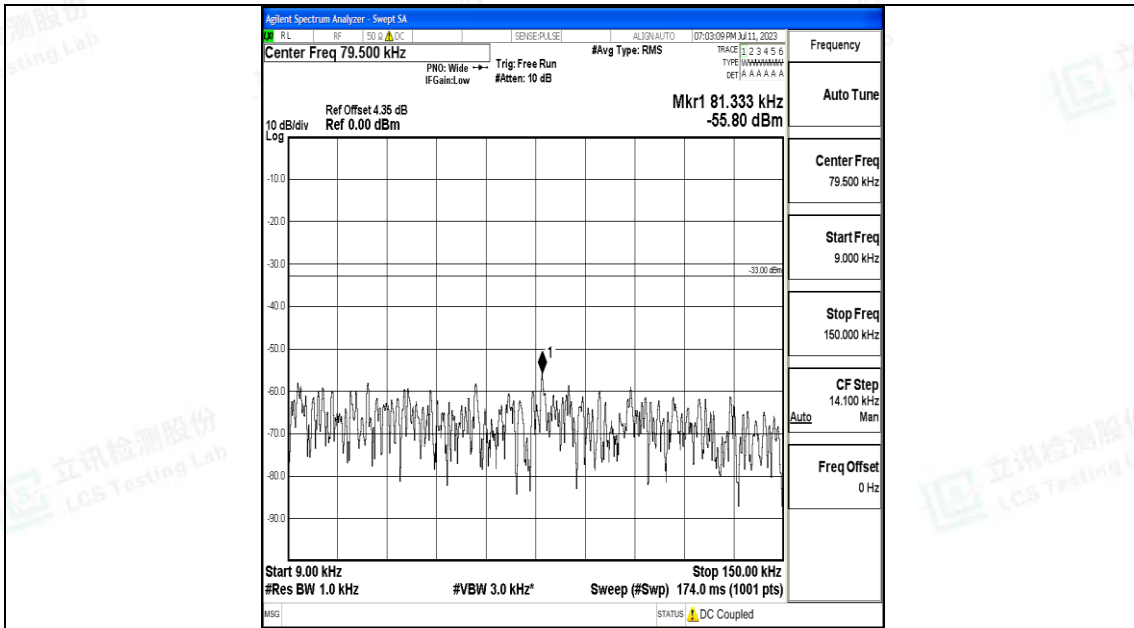

Band71\_15MHz\_16QAM\_133197\_1RB#0\_0.15~30\_0.15~30

Band71\_15MHz\_16QAM\_133197\_1RB#0\_30~1000\_30~1000

Band71\_15MHz\_16QAM\_133197\_1RB#0\_1000~3000\_1000~3000

Band71\_15MHz\_16QAM\_133197\_1RB#0\_3000~10000\_3000~10000