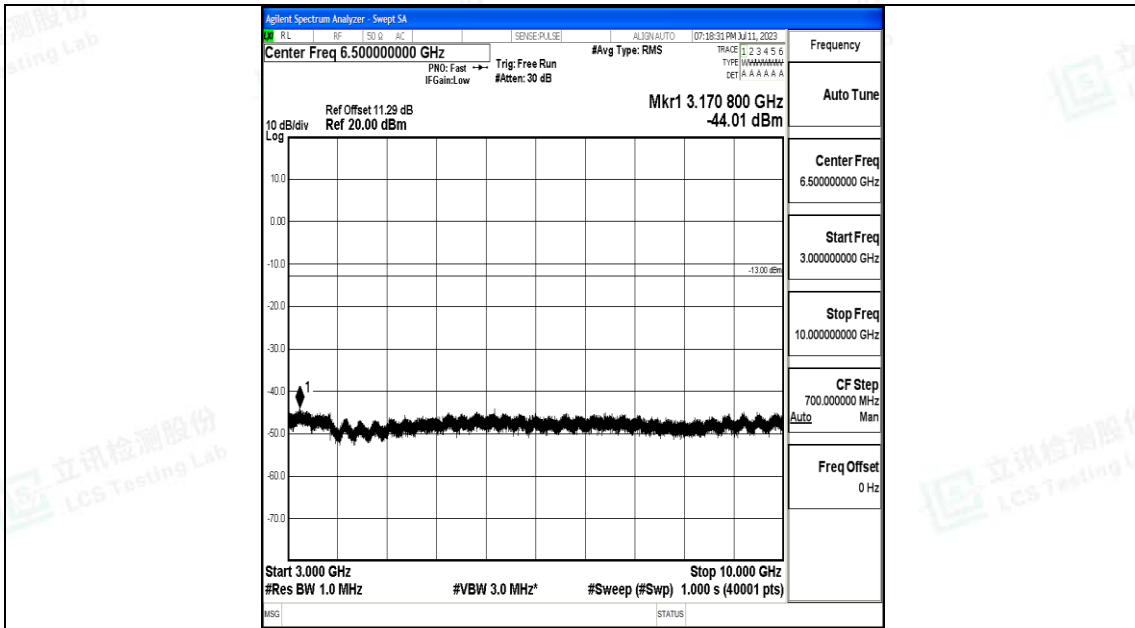

Band71\_20MHz\_QPSK\_133222\_1RB#0\_0.009~0.15\_0.009~0.15

Band71\_20MHz\_QPSK\_133222\_1RB#0\_0.15~30\_0.15~30

Band71\_20MHz\_QPSK\_133222\_1RB#0\_30~1000\_30~1000

Band71\_20MHz\_QPSK\_133222\_1RB#0\_1000~3000\_1000~3000