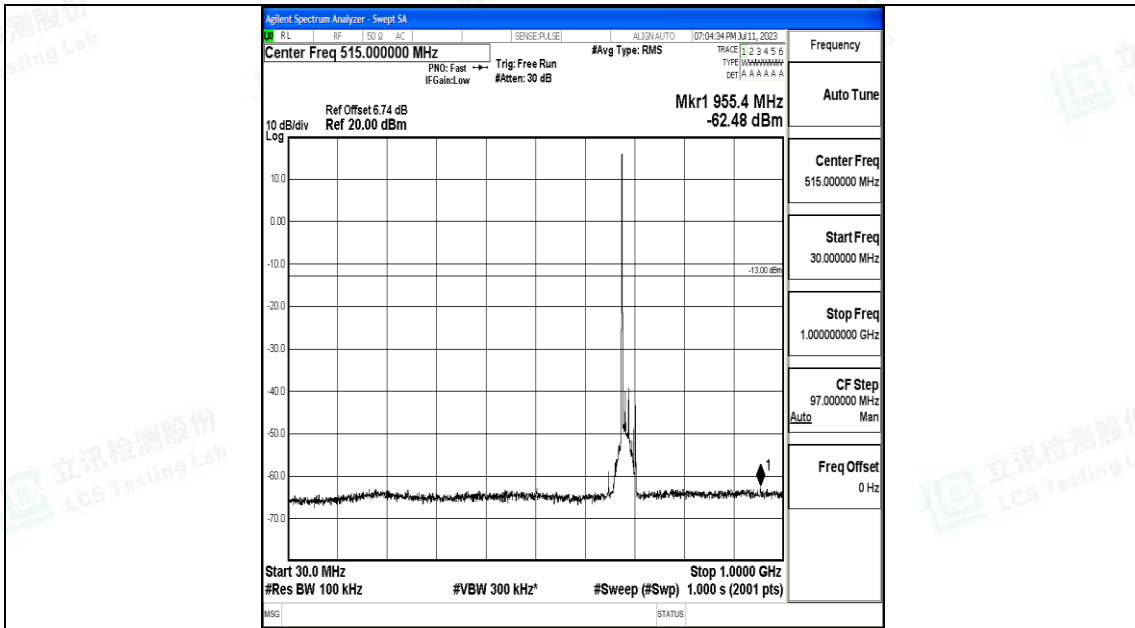

Band71\_15MHz\_16QAM\_133297\_1RB#0\_1000~3000\_1000~3000

Band71\_15MHz\_16QAM\_133297\_1RB#0\_3000~10000\_3000~10000

Band71\_15MHz\_QPSK\_133397\_1RB#0\_0.009~0.15\_0.009~0.15

Band71\_15MHz\_QPSK\_133397\_1RB#0\_0.15~30\_0.15~30