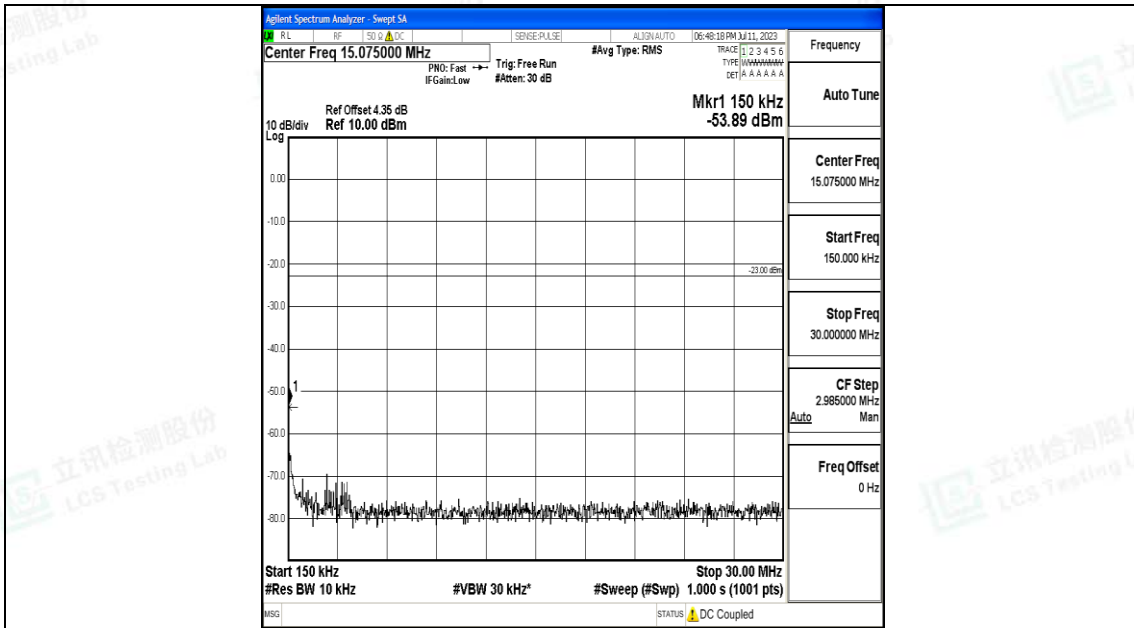

Band71_10MHz_16QAM_133422_1RB#0_0.009~0.15_0.009~0.15

Band71_10MHz_16QAM_133422_1RB#0_0.15~30_0.15~30