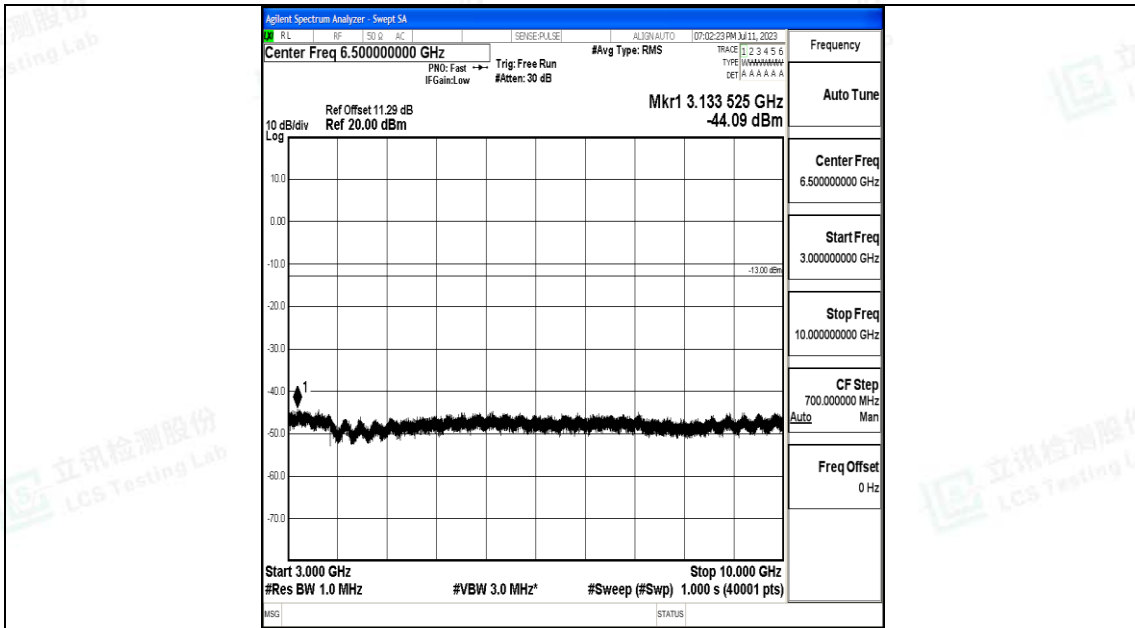

Band71_15MHz_QPSK_133197_1RB#0_1000~3000_1000~3000

Band71_15MHz_QPSK_133197_1RB#0_3000~10000_3000~10000