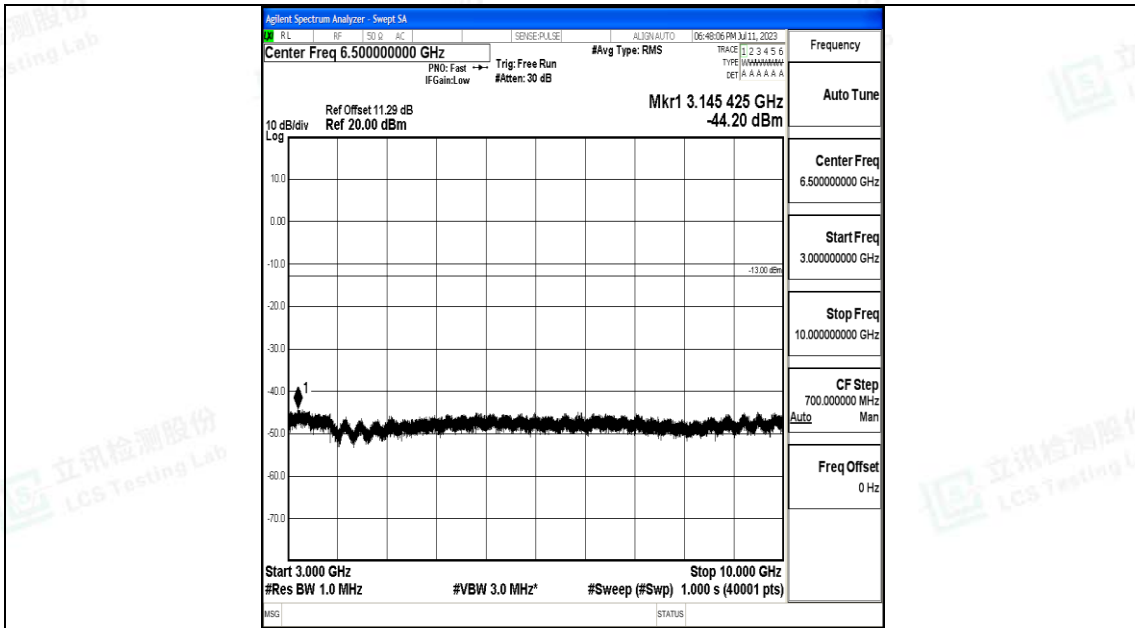

Band71\_10MHz\_QPSK\_133422\_1RB#0\_0.009~0.15\_0.009~0.15

Band71\_10MHz\_QPSK\_133422\_1RB#0\_0.15~30\_0.15~30

Band71\_10MHz\_QPSK\_133422\_1RB#0\_30~1000\_30~1000

Band71\_10MHz\_QPSK\_133422\_1RB#0\_1000~3000\_1000~3000