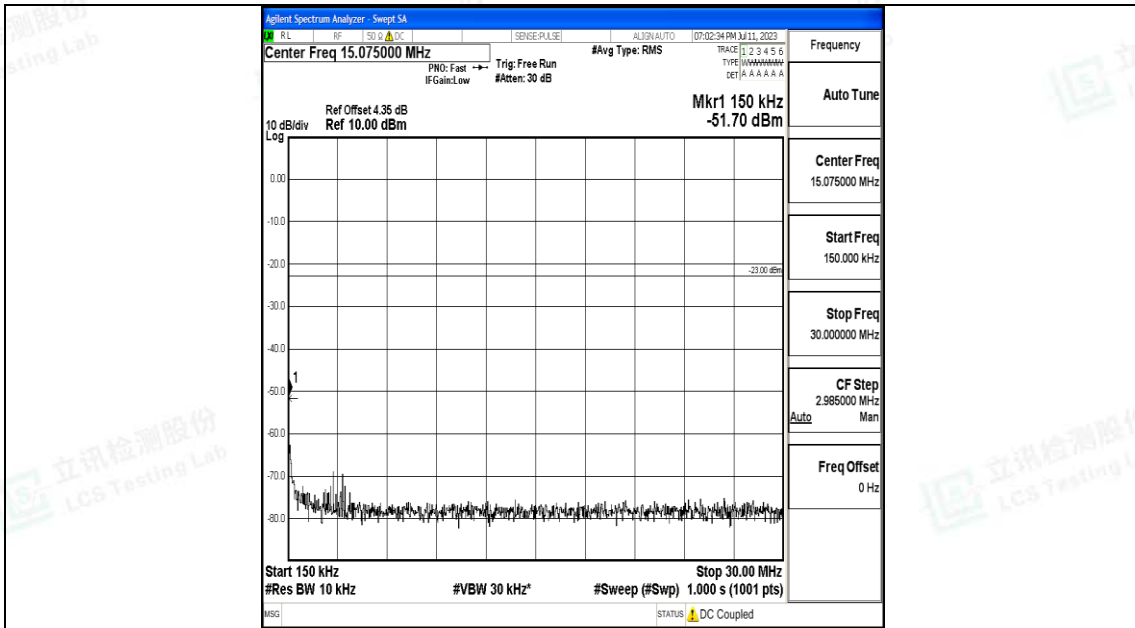

Band71\_15MHz\_QPSK\_133197\_1RB#0\_30~1000\_30~1000

Band71\_15MHz\_QPSK\_133197\_1RB#0\_1000~3000\_1000~3000

Band71\_15MHz\_QPSK\_133197\_1RB#0\_3000~10000\_3000~10000

Band71\_15MHz\_16QAM\_133197\_1RB#0\_0.009~0.15\_0.009~0.15