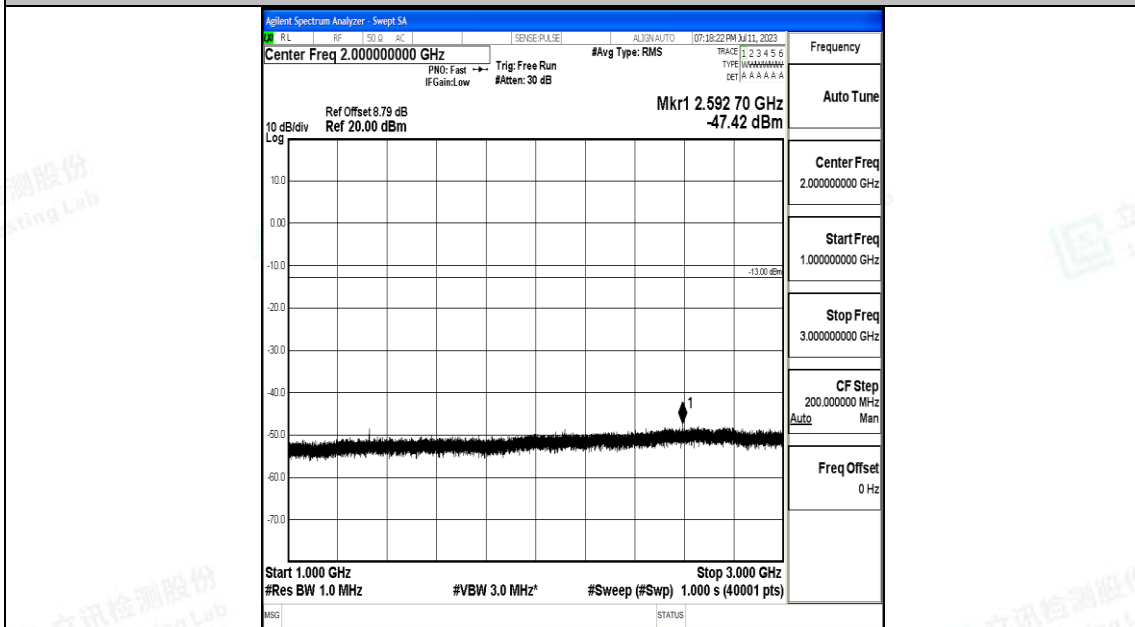

Band71\_20MHz\_QPSK\_133222\_1RB#0\_0.009~0.15\_0.009~0.15

Band71\_20MHz\_QPSK\_133222\_1RB#0\_0.15~30\_0.15~30

Band71\_20MHz\_QPSK\_133222\_1RB#0\_30~1000\_30~1000

Band71\_20MHz\_QPSK\_133222\_1RB#0\_1000~3000\_1000~3000