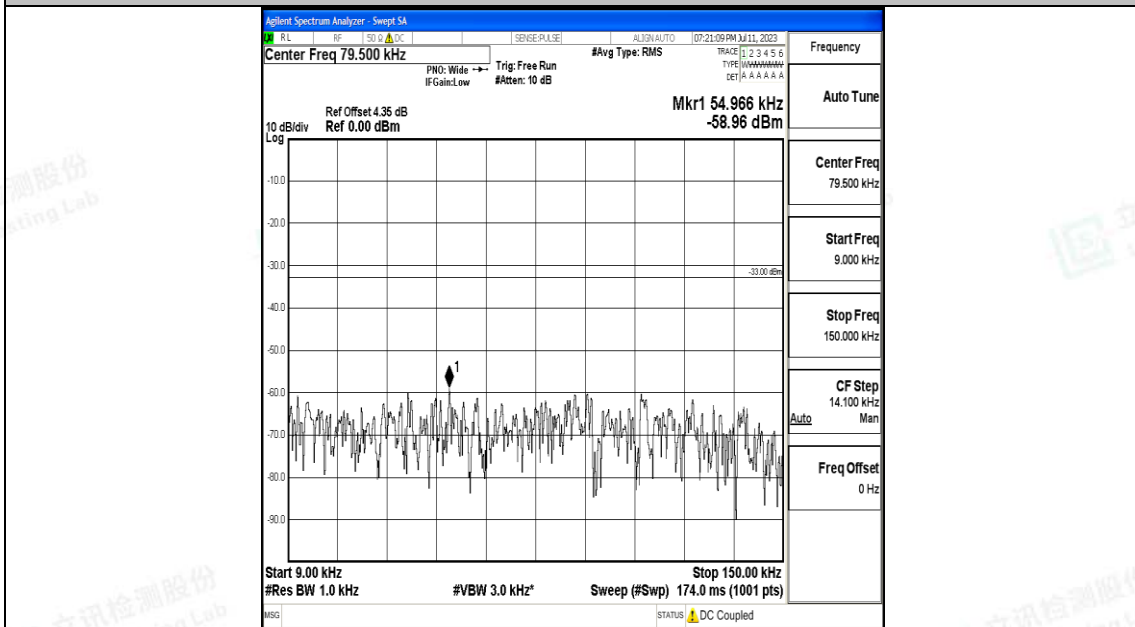

Band71_20MHz_QPSK_133372_1RB#0_3000~10000_3000~10000

Band71_20MHz_16QAM_133372_1RB#0_0.009~0.15_0.009~0.15