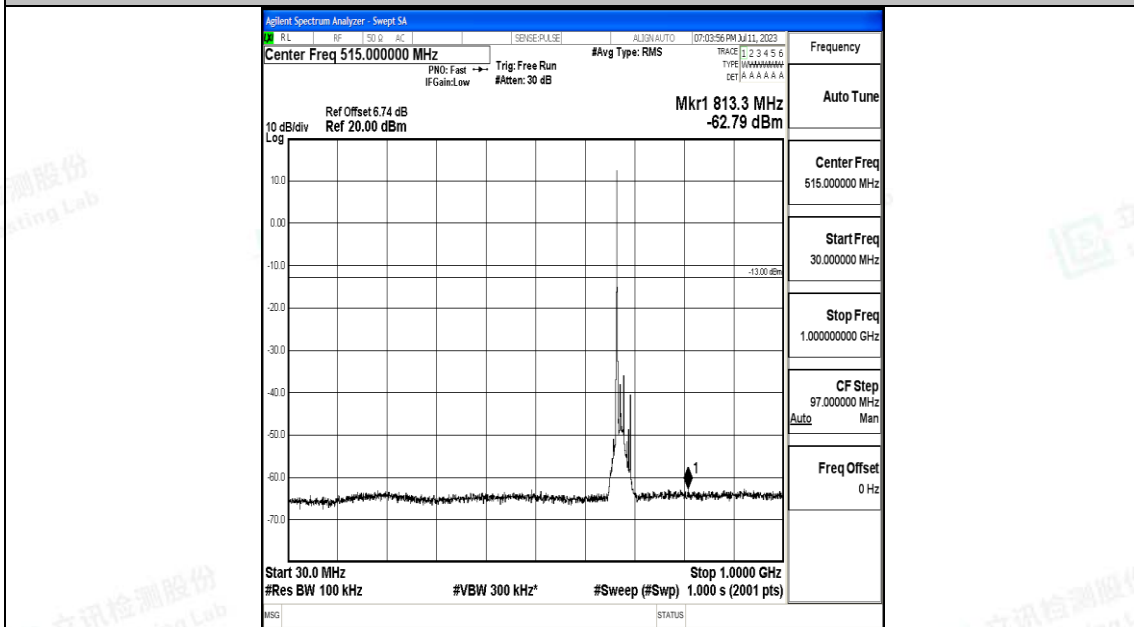

Band71\_15MHz\_QPSK\_133297\_1RB#0\_3000~10000\_3000~10000

Band71\_15MHz\_16QAM\_133297\_1RB#0\_0.009~0.15\_0.009~0.15

Band71\_15MHz\_16QAM\_133297\_1RB#0\_0.15~30\_0.15~30

Band71\_15MHz\_16QAM\_133297\_1RB#0\_30~1000\_30~1000