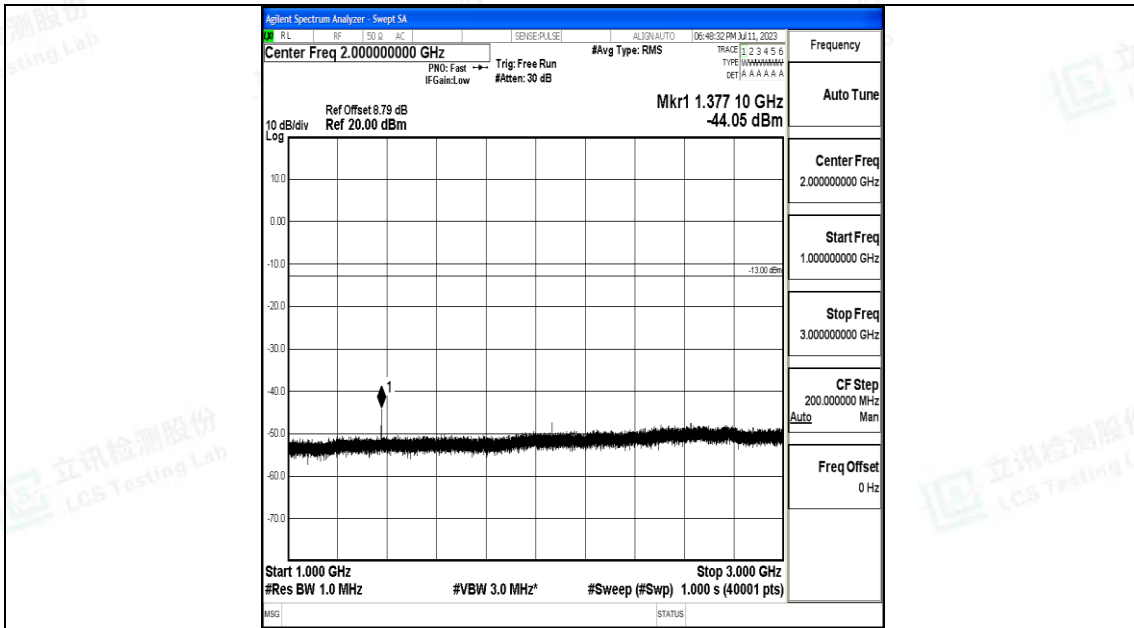

Band71\_10MHz\_QPSK\_133422\_1RB#0\_3000~10000\_3000~10000

Band71\_10MHz\_16QAM\_133422\_1RB#0\_0.009~0.15\_0.009~0.15

Band71\_10MHz\_16QAM\_133422\_1RB#0\_0.15~30\_0.15~30

Band71\_10MHz\_16QAM\_133422\_1RB#0\_30~1000\_30~1000