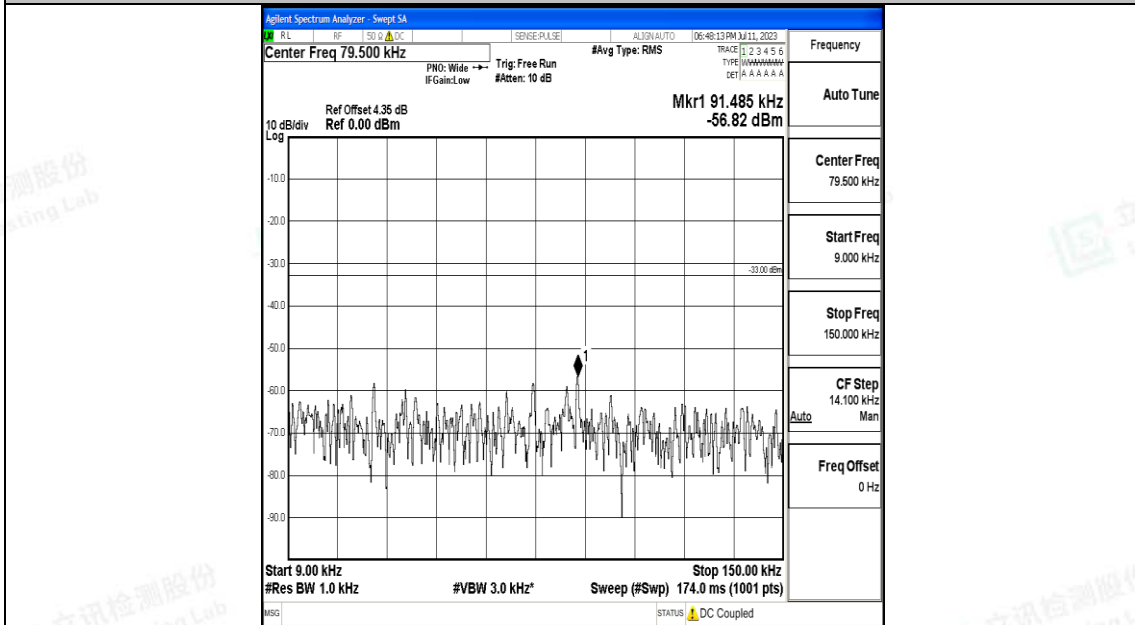

Band71_10MHz_QPSK_133422_1RB#0_3000~10000_3000~10000

Band71_10MHz_16QAM_133422_1RB#0_0.009~0.15_0.009~0.15