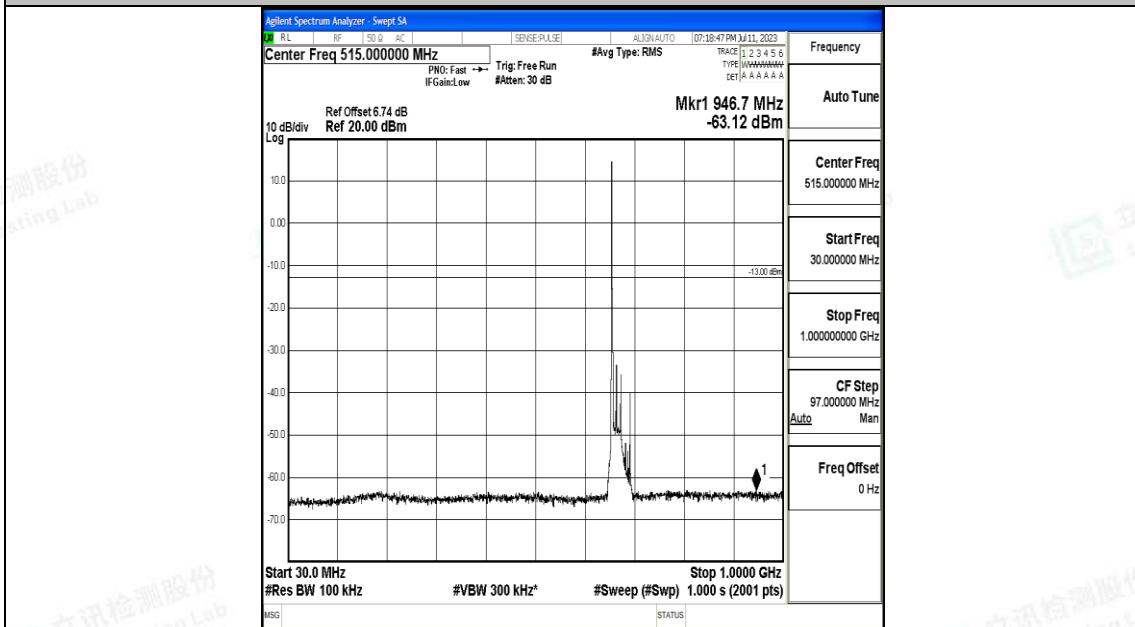

Band71\_20MHz\_QPSK\_133222\_1RB#0\_3000~10000\_3000~10000

Band71\_20MHz\_16QAM\_133222\_1RB#0\_0.009~0.15\_0.009~0.15

Band71\_20MHz\_16QAM\_133222\_1RB#0\_0.15~30\_0.15~30

Band71\_20MHz\_16QAM\_133222\_1RB#0\_30~1000\_30~1000