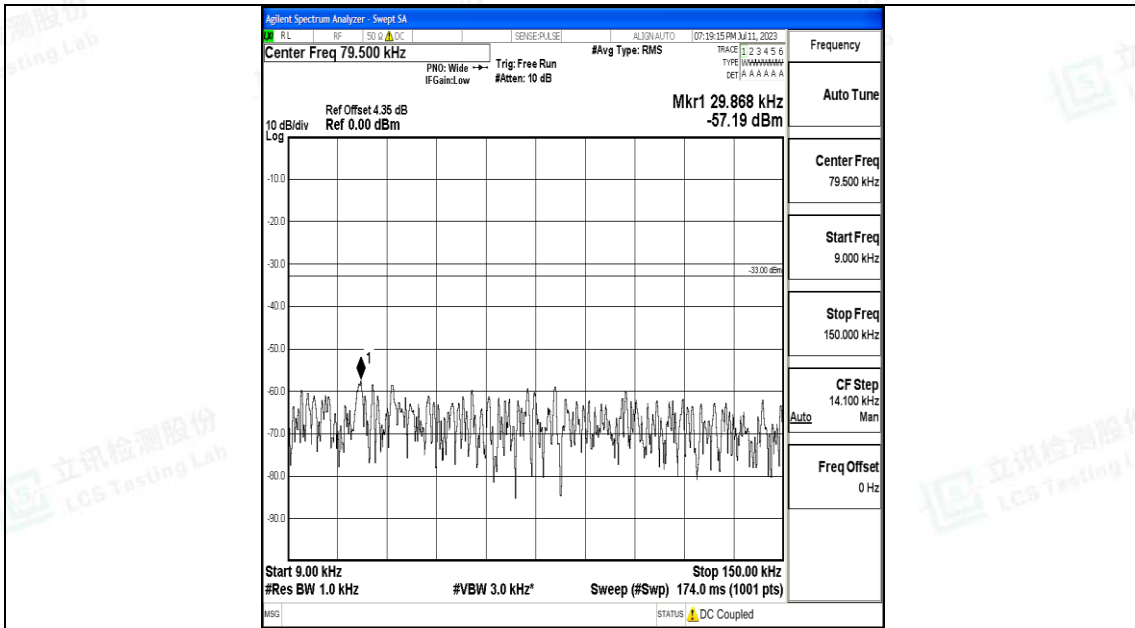

Band71_20MHz_16QAM_133222_1RB#0_3000~10000_3000~10000

Band71_20MHz_QPSK_133322_1RB#0_0.009~0.15_0.009~0.15