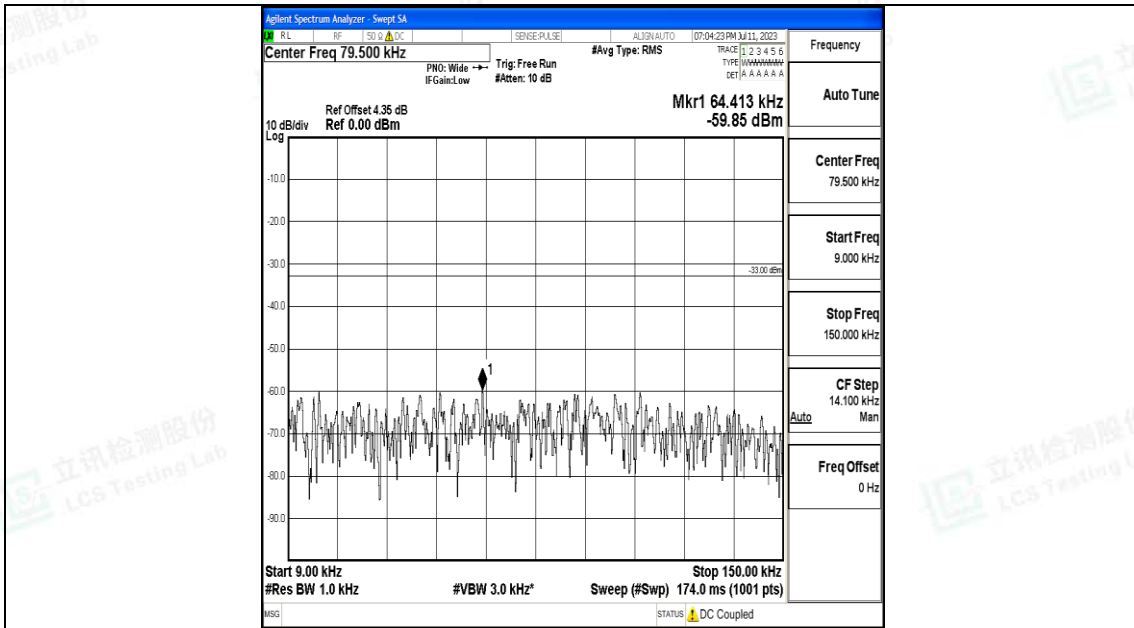

Band71_15MHz_16QAM_133297_1RB#0_3000~10000_3000~10000

Band71_15MHz_QPSK_133397_1RB#0_0.009~0.15_0.009~0.15