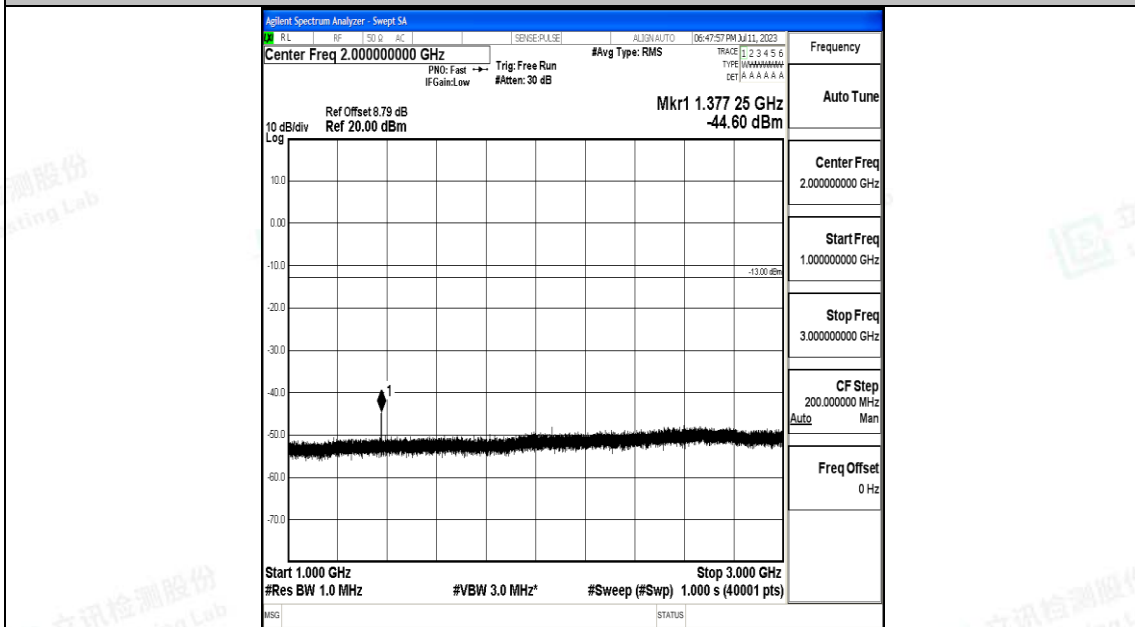

Band71\_10MHz\_QPSK\_133422\_1RB#0\_0.009~0.15\_0.009~0.15

Band71\_10MHz\_QPSK\_133422\_1RB#0\_0.15~30\_0.15~30

Band71\_10MHz\_QPSK\_133422\_1RB#0\_30~1000\_30~1000

Band71\_10MHz\_QPSK\_133422\_1RB#0\_1000~3000\_1000~3000