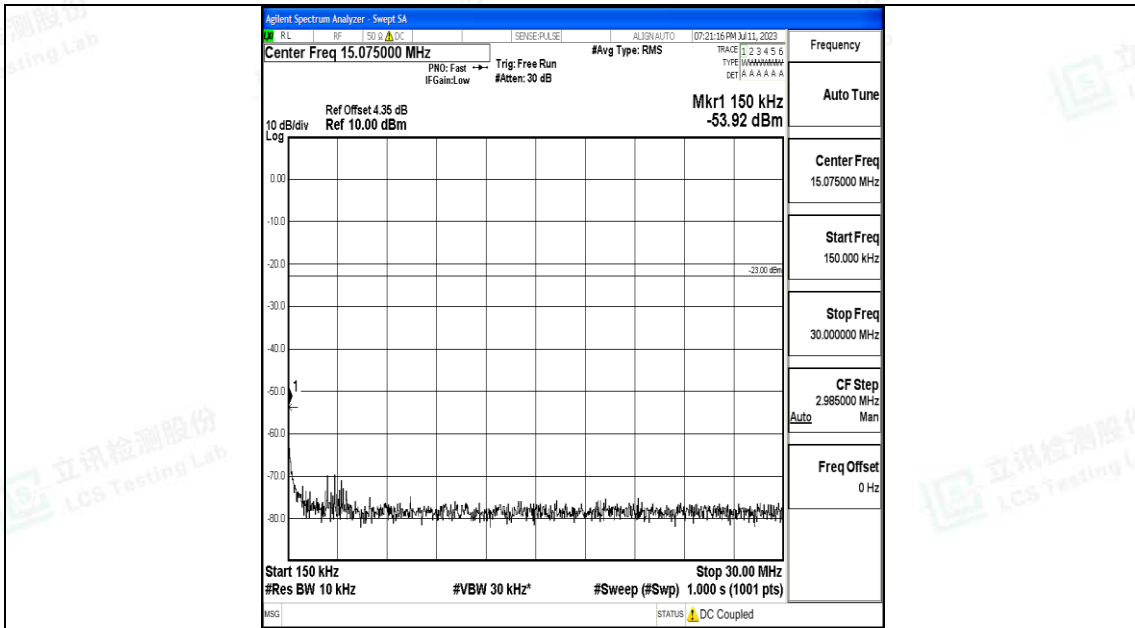

Band71_20MHz_16QAM_133372_1RB#0_0.009~0.15_0.009~0.15

Band71_20MHz_16QAM_133372_1RB#0_0.15~30_0.15~30