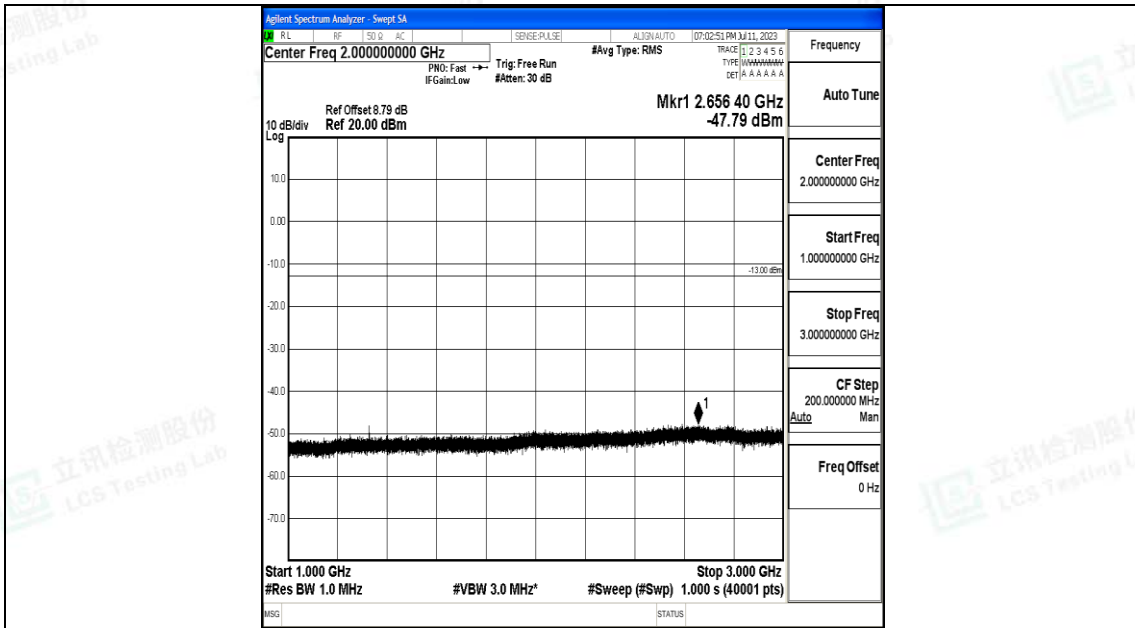

Band71_15MHz_16QAM_133197_1RB#0_30~1000_30~1000

Band71_15MHz_16QAM_133197_1RB#0_1000~3000_1000~3000