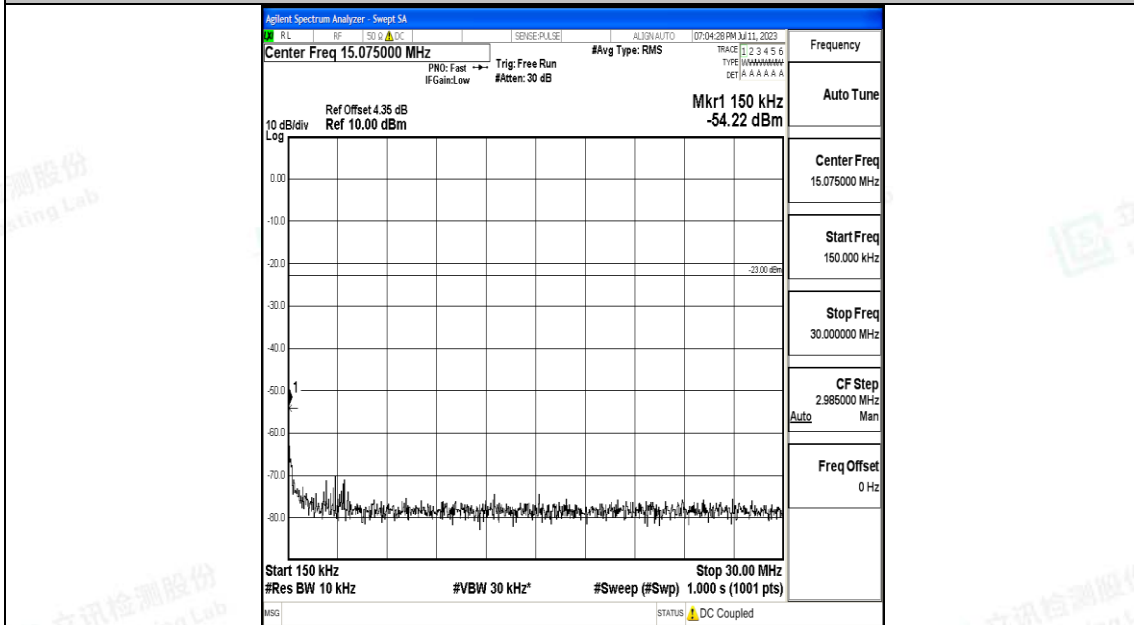

Band71\_15MHz\_16QAM\_133297\_1RB#0\_1000~3000\_1000~3000

Band71\_15MHz\_16QAM\_133297\_1RB#0\_3000~10000\_3000~10000

Band71\_15MHz\_QPSK\_133397\_1RB#0\_0.009~0.15\_0.009~0.15

Band71\_15MHz\_QPSK\_133397\_1RB#0\_0.15~30\_0.15~30