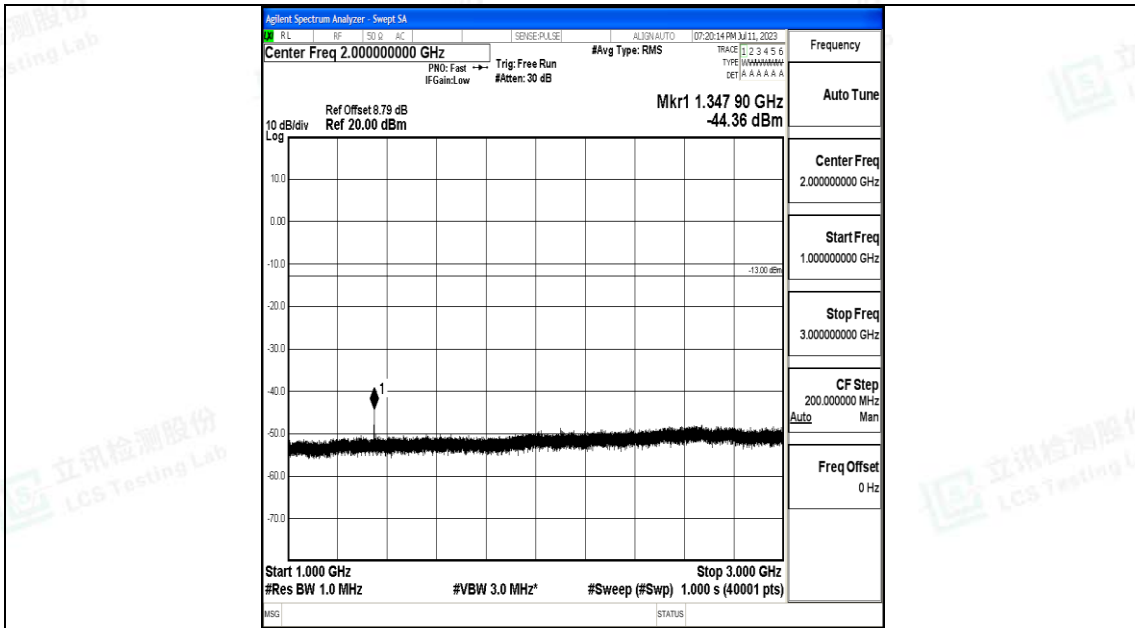

Band71_20MHz_16QAM_133322_1RB#0_30~1000_30~1000

Band71_20MHz_16QAM_133322_1RB#0_1000~3000_1000~3000