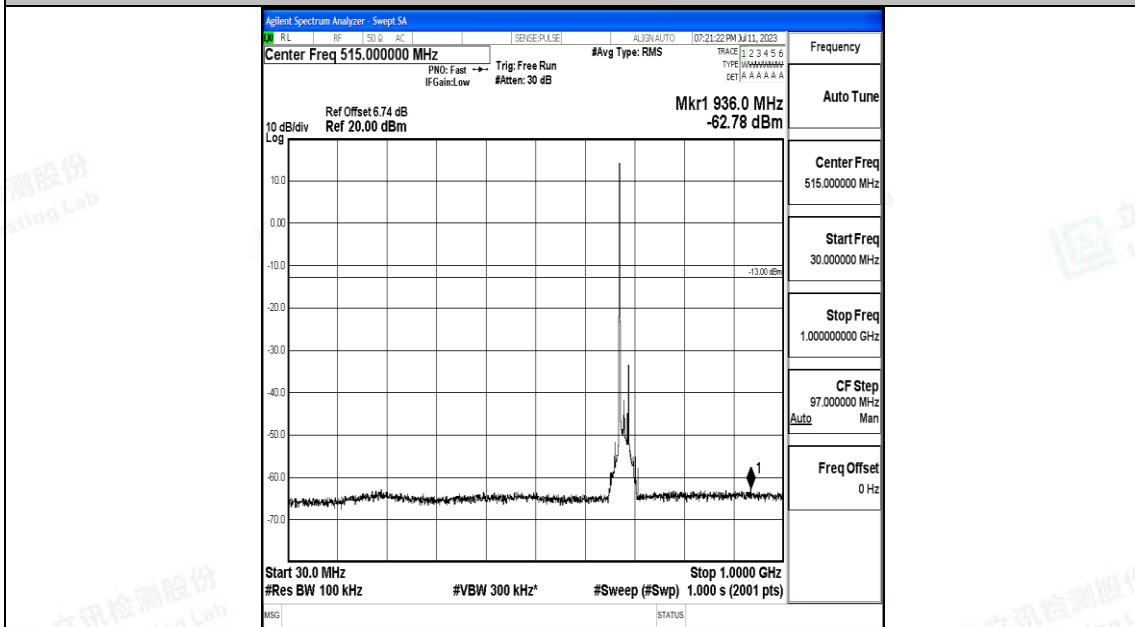

Band71\_20MHz\_QPSK\_133372\_1RB#0\_3000~10000\_3000~10000

Band71\_20MHz\_16QAM\_133372\_1RB#0\_0.009~0.15\_0.009~0.15

Band71\_20MHz\_16QAM\_133372\_1RB#0\_0.15~30\_0.15~30

Band71\_20MHz\_16QAM\_133372\_1RB#0\_30~1000\_30~1000