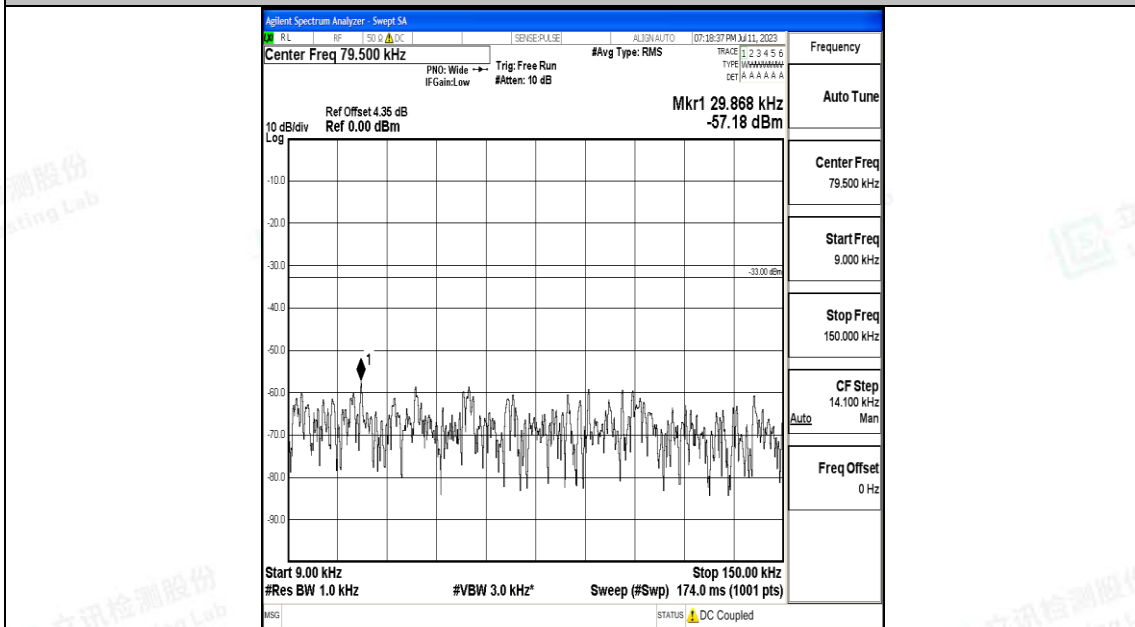

Band71_20MHz_QPSK_133222_1RB#0_3000~10000_3000~10000

Band71_20MHz_16QAM_133222_1RB#0_0.009~0.15_0.009~0.15