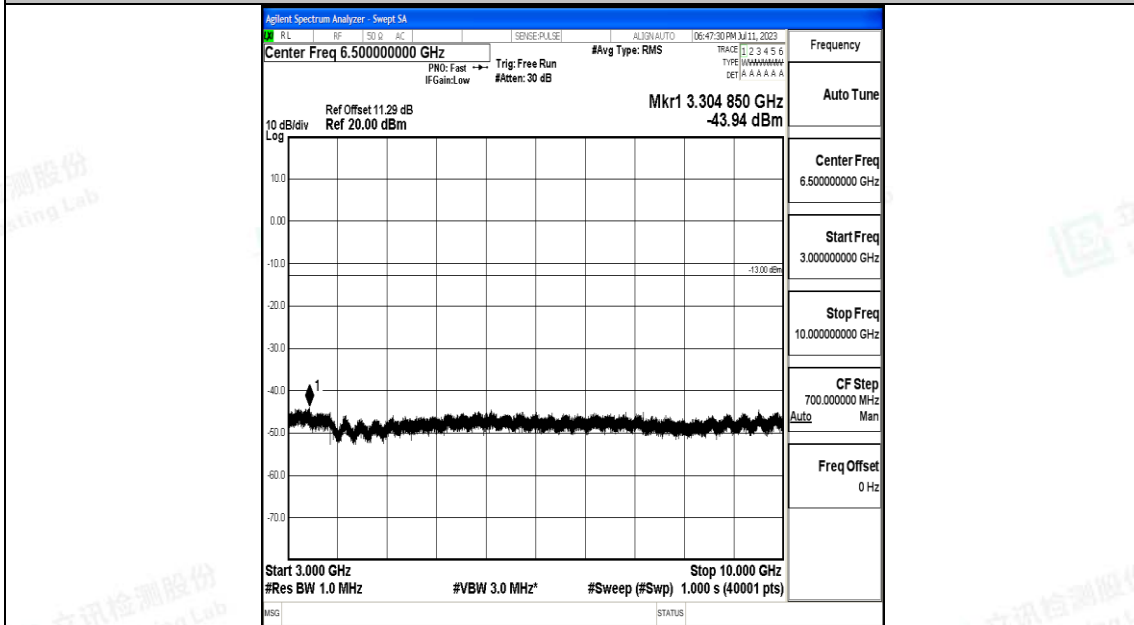

Band71\_10MHz\_16QAM\_133297\_1RB#0\_0.15~30\_0.15~30

Band71\_10MHz\_16QAM\_133297\_1RB#0\_30~1000\_30~1000

Band71\_10MHz\_16QAM\_133297\_1RB#0\_1000~3000\_1000~3000

Band71\_10MHz\_16QAM\_133297\_1RB#0\_3000~10000\_3000~10000