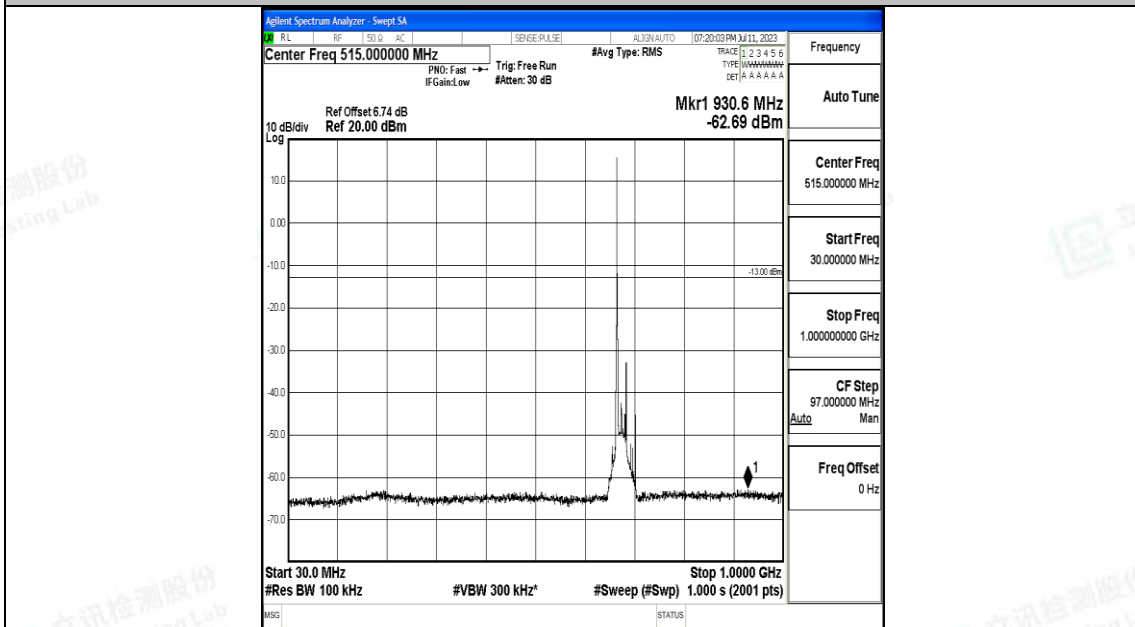

Band71_20MHz_16QAM_133322_1RB#0_0.15~30_0.15~30

Band71_20MHz_16QAM_133322_1RB#0_30~1000_30~1000