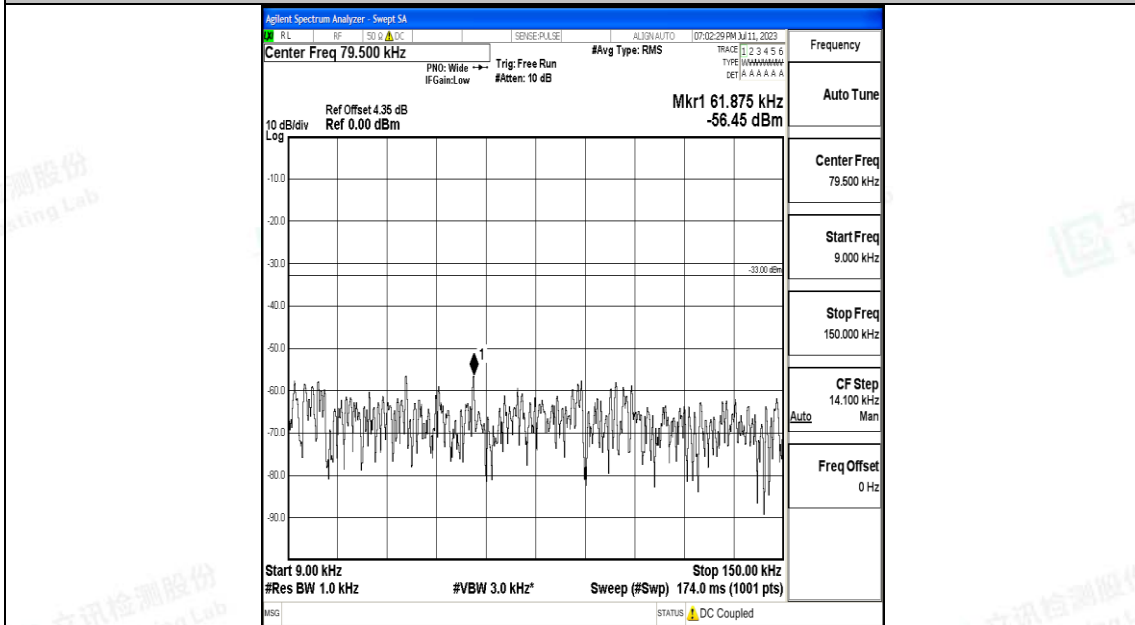

Band71\_15MHz\_QPSK\_133197\_1RB#0\_30~1000\_30~1000

Band71\_15MHz\_QPSK\_133197\_1RB#0\_1000~3000\_1000~3000

Band71\_15MHz\_QPSK\_133197\_1RB#0\_3000~10000\_3000~10000

Band71\_15MHz\_16QAM\_133197\_1RB#0\_0.009~0.15\_0.009~0.15