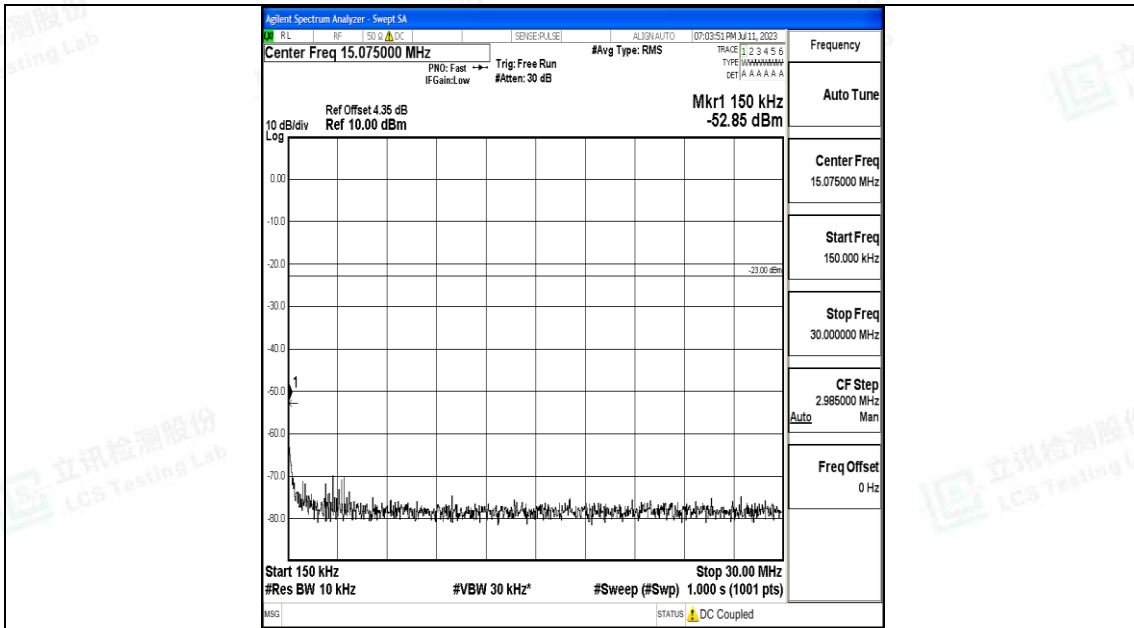

Band71_15MHz_16QAM_133297_1RB#0_0.009~0.15_0.009~0.15

Band71_15MHz_16QAM_133297_1RB#0_0.15~30_0.15~30