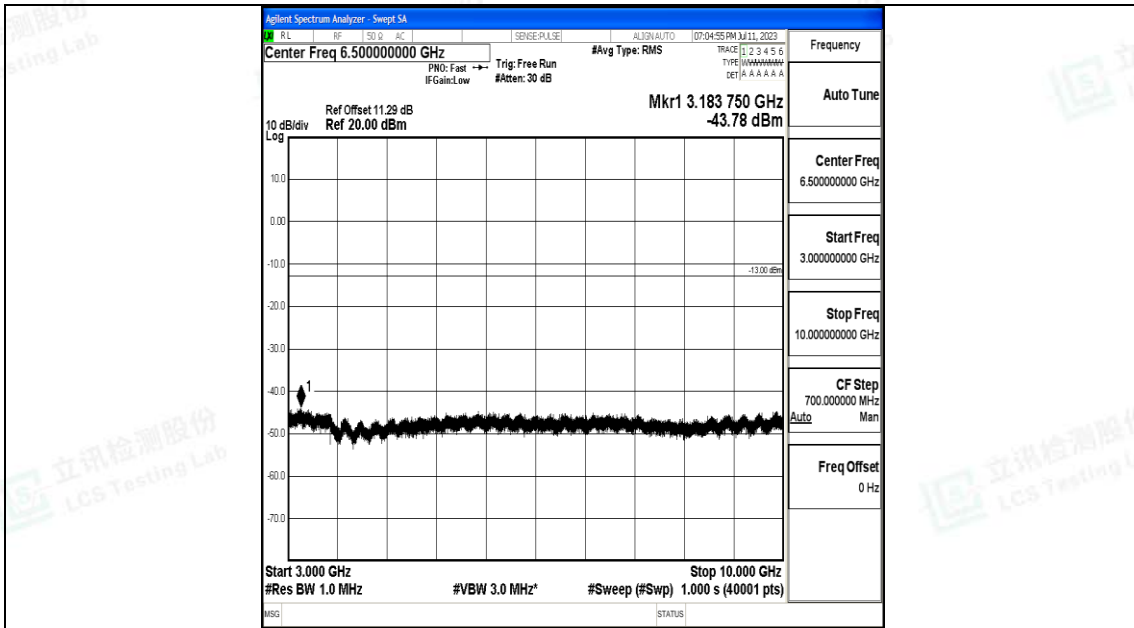

Band71_15MHz_QPSK_133397_1RB#0_1000~3000_1000~3000

Band71_15MHz_QPSK_133397_1RB#0_3000~10000_3000~10000