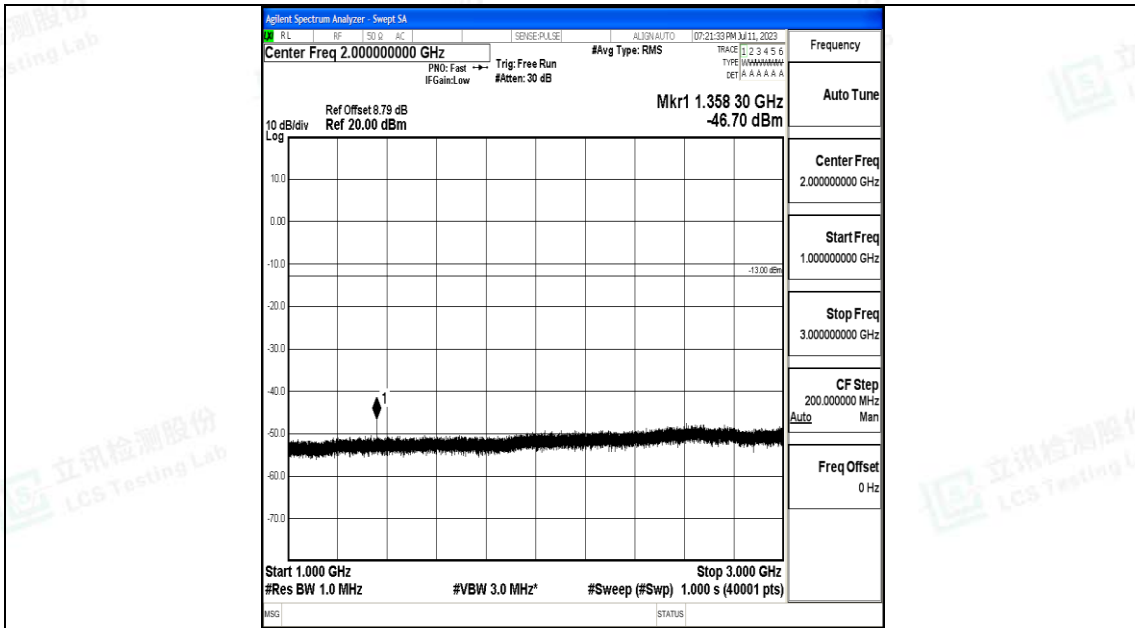

Band71\_20MHz\_QPSK\_133372\_1RB#0\_3000~10000\_3000~10000

Band71\_20MHz\_16QAM\_133372\_1RB#0\_0.009~0.15\_0.009~0.15

Band71\_20MHz\_16QAM\_133372\_1RB#0\_0.15~30\_0.15~30

Band71\_20MHz\_16QAM\_133372\_1RB#0\_30~1000\_30~1000