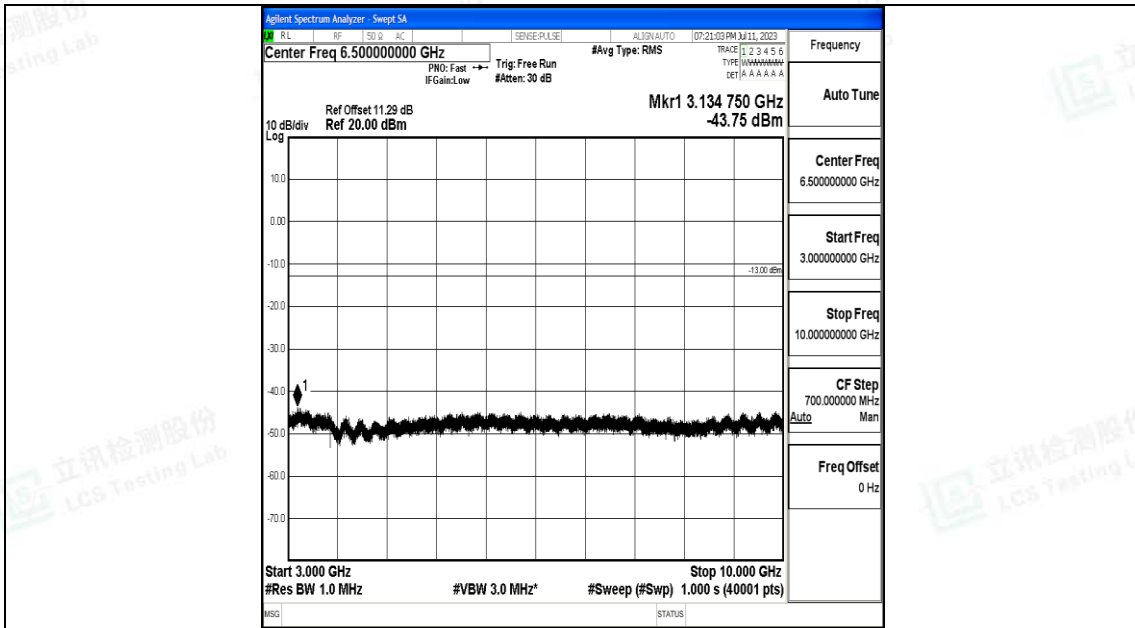

Band71\_20MHz\_QPSK\_133372\_1RB#0\_0.009~0.15\_0.009~0.15

Band71\_20MHz\_QPSK\_133372\_1RB#0\_0.15~30\_0.15~30

Band71\_20MHz\_QPSK\_133372\_1RB#0\_30~1000\_30~1000

Band71\_20MHz\_QPSK\_133372\_1RB#0\_1000~3000\_1000~3000