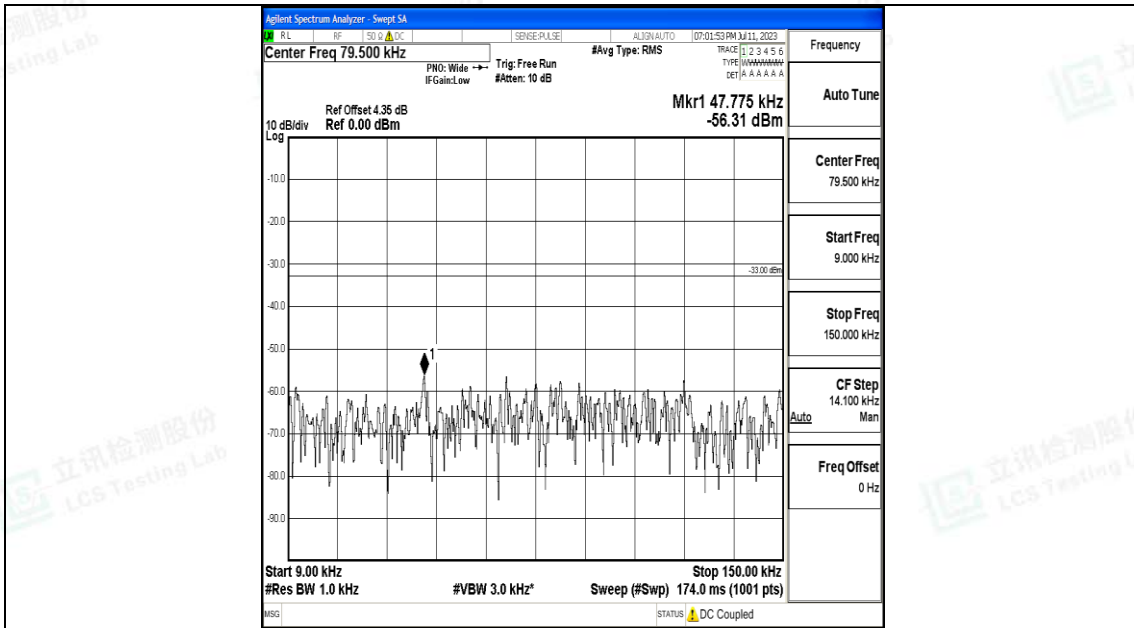

Band71_10MHz_16QAM_133422_1RB#0_3000~10000_3000~10000

Band71_15MHz_QPSK_133197_1RB#0_0.009~0.15_0.009~0.15