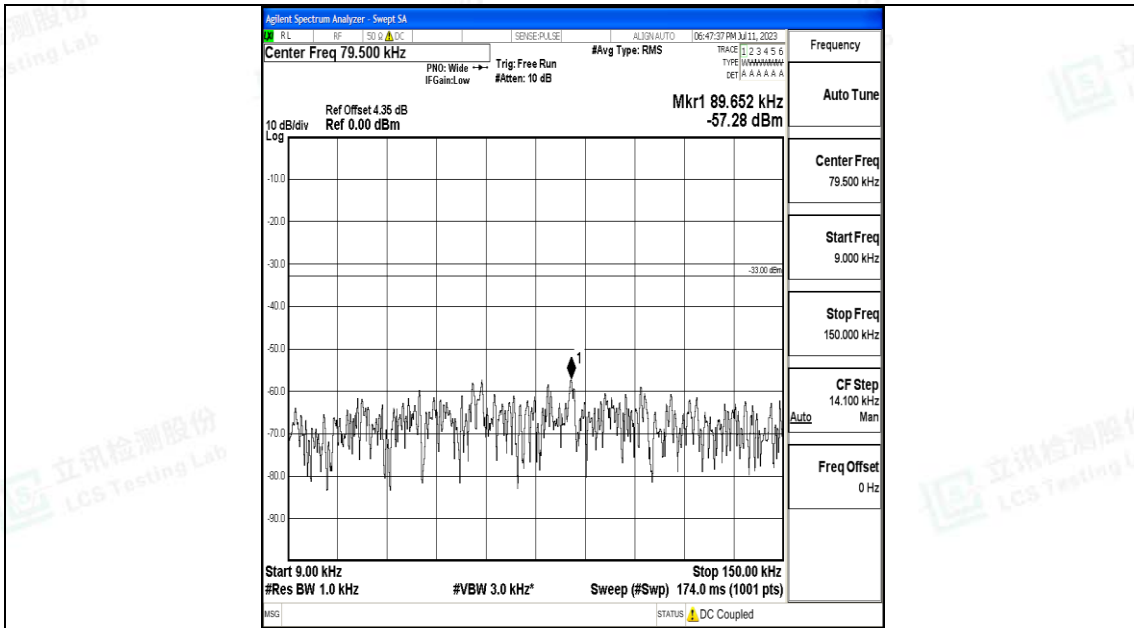

Band71\_10MHz\_16QAM\_133297\_1RB#0\_0.15~30\_0.15~30

Band71\_10MHz\_16QAM\_133297\_1RB#0\_30~1000\_30~1000

Band71\_10MHz\_16QAM\_133297\_1RB#0\_1000~3000\_1000~3000

Band71\_10MHz\_16QAM\_133297\_1RB#0\_3000~10000\_3000~10000