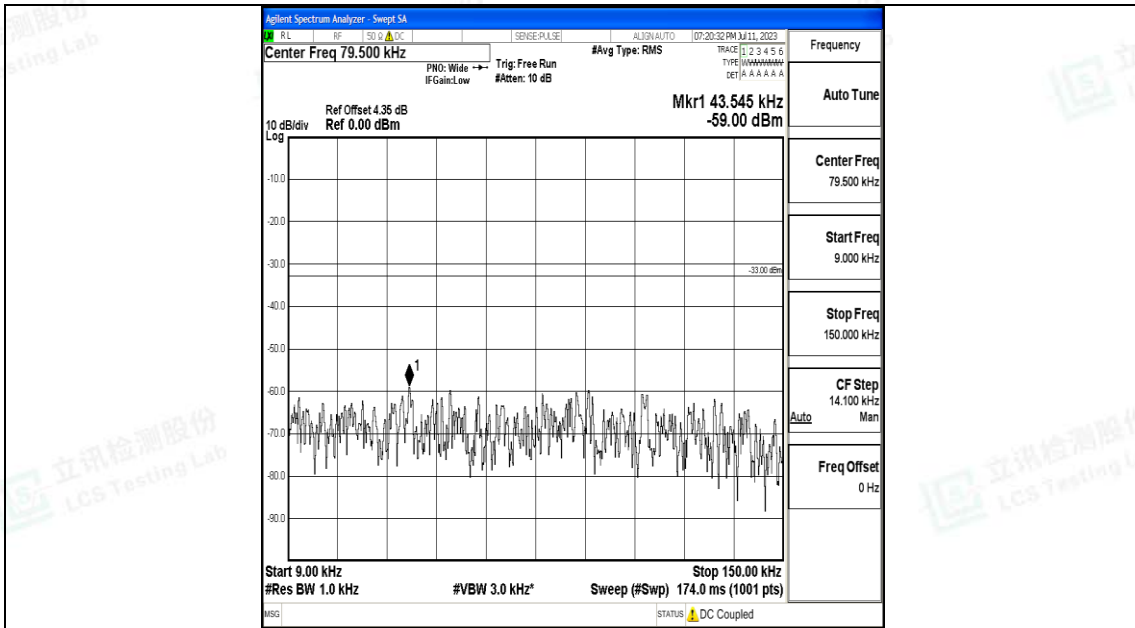

Band71\_20MHz\_16QAM\_133322\_1RB#0\_0.15~30\_0.15~30

Band71\_20MHz\_16QAM\_133322\_1RB#0\_30~1000\_30~1000

Band71\_20MHz\_16QAM\_133322\_1RB#0\_1000~3000\_1000~3000

Band71\_20MHz\_16QAM\_133322\_1RB#0\_3000~10000\_3000~10000