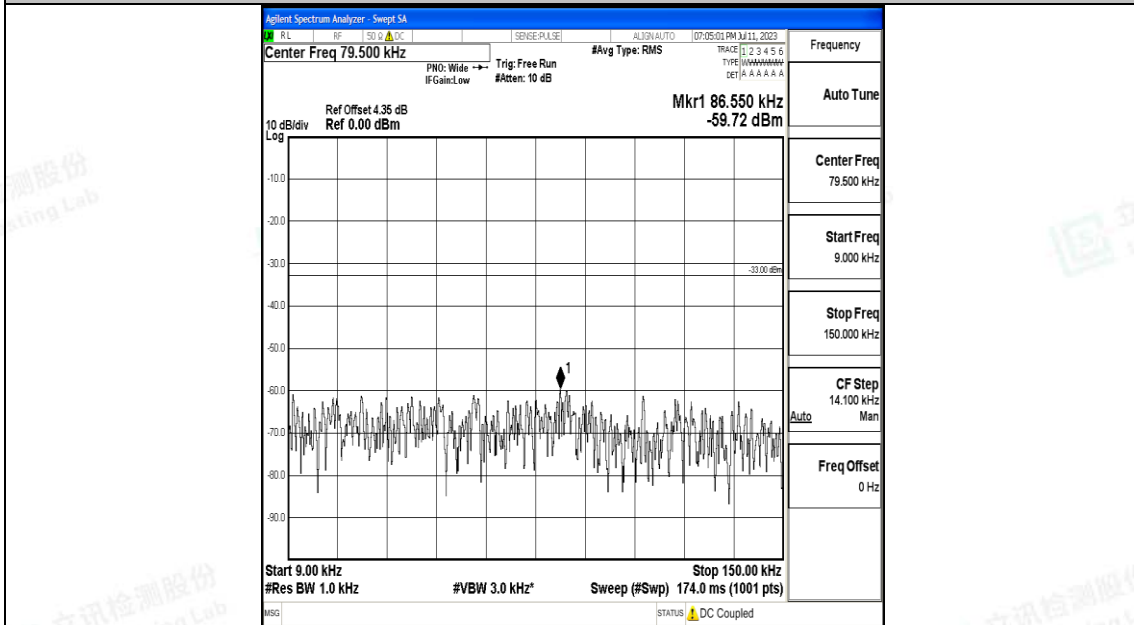

Band71\_15MHz\_QPSK\_133397\_1RB#0\_30~1000\_30~1000

Band71\_15MHz\_QPSK\_133397\_1RB#0\_1000~3000\_1000~3000

Band71\_15MHz\_QPSK\_133397\_1RB#0\_3000~10000\_3000~10000

Band71\_15MHz\_16QAM\_133397\_1RB#0\_0.009~0.15\_0.009~0.15