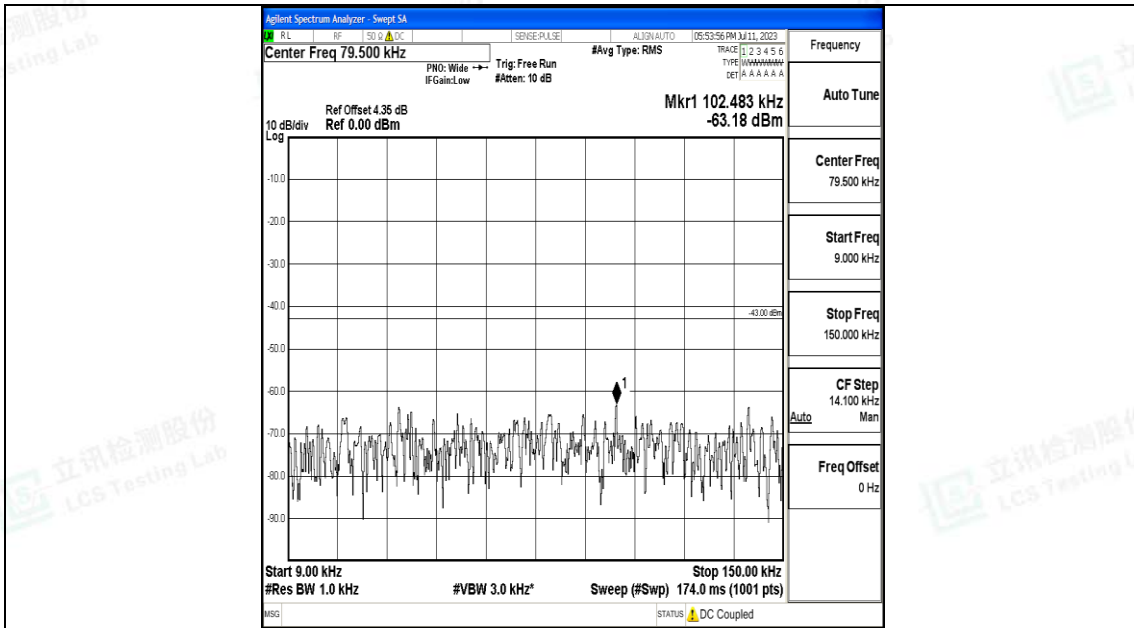

Band66_15MHz_16QAM_132047_1RB#0_0.009~0.15_0.009~0.15

Band66_15MHz_16QAM_132047_1RB#0_0.15~30_0.15~30

Band66_15MHz_16QAM_132047_1RB#0_30~1000_30~1000

Band66_15MHz_16QAM_132047_1RB#0_1000~3000_1000~3000

Band66_15MHz_16QAM_132047_1RB#0_3000~20000_3000~20000