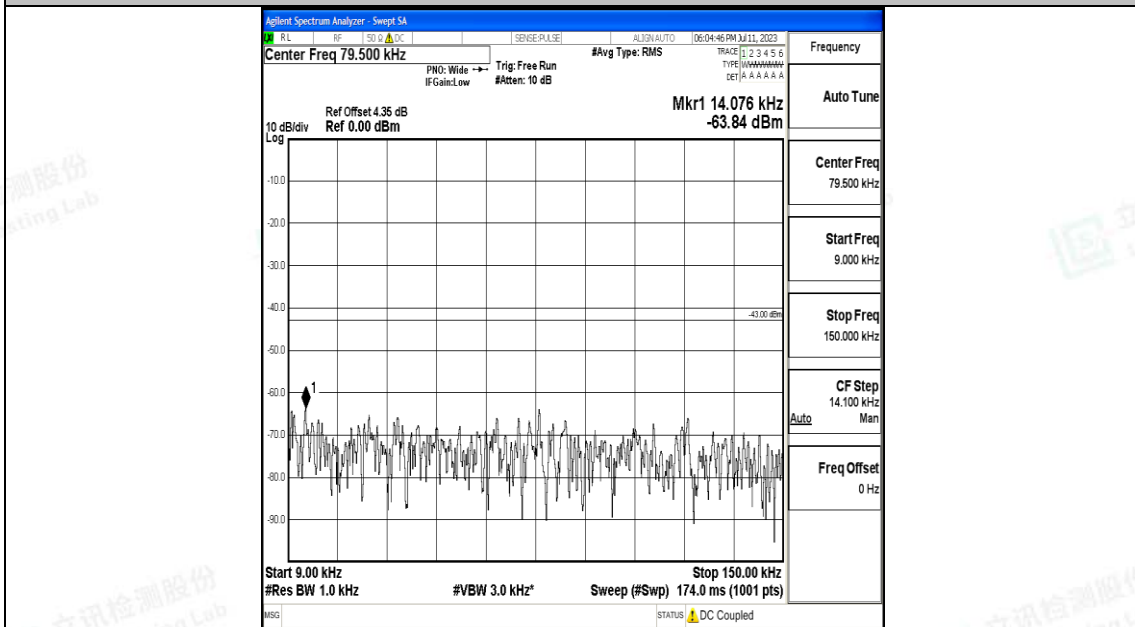

Band66_20MHz_QPSK_132322_1RB#0_0.15~30_0.15~30

Band66_20MHz_QPSK_132322_1RB#0_30~1000_30~1000

Band66_20MHz_QPSK_132322_1RB#0_1000~3000_1000~3000

Band66_20MHz_QPSK_132322_1RB#0_3000~20000_3000~20000

Band66_20MHz_16QAM_132322_1RB#0_0.009~0.15_0.009~0.15