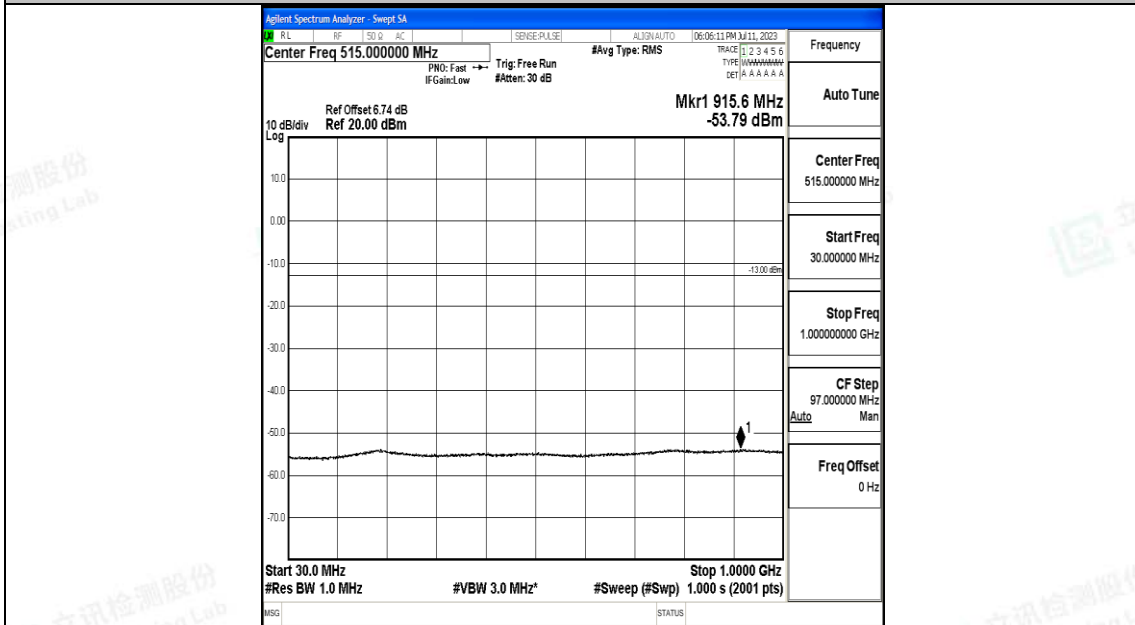

Band66_20MHz_16QAM_132572_1RB#0_0.15~30_0.15~30

Band66_20MHz_16QAM_132572_1RB#0_30~1000_30~1000