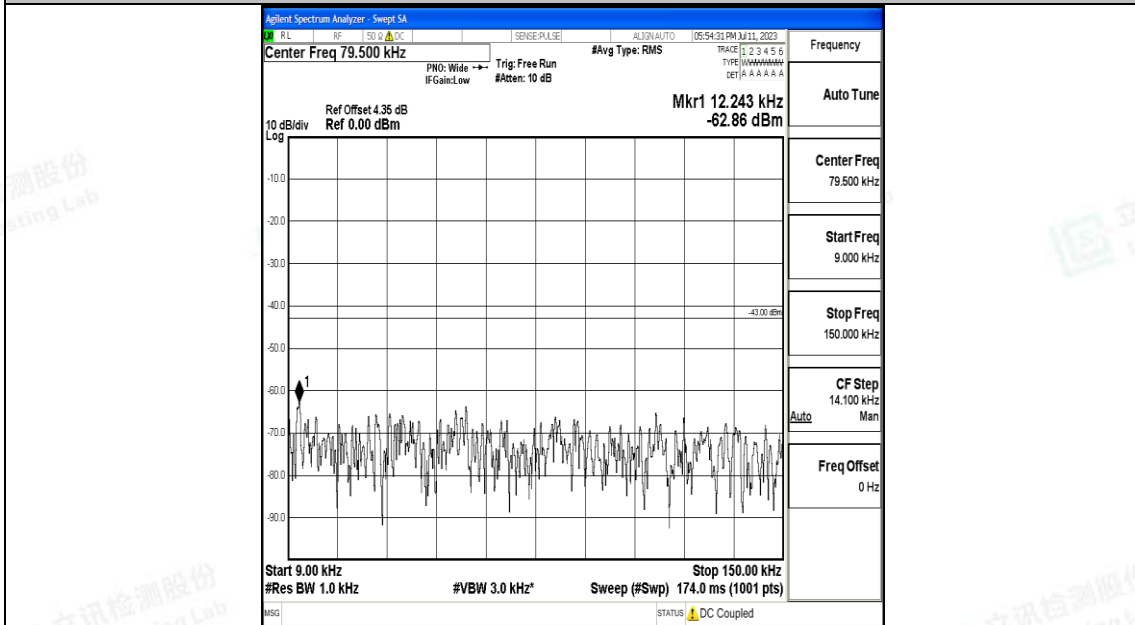

Band66_15MHz_QPSK_132322_1RB#0_0.009~0.15_0.009~0.15

Band66_15MHz_QPSK_132322_1RB#0_0.15~30_0.15~30

Band66_15MHz_QPSK_132322_1RB#0_3000~20000_3000~20000

Band66_15MHz_16QAM_132322_1RB#0_0.009~0.15_0.009~0.15