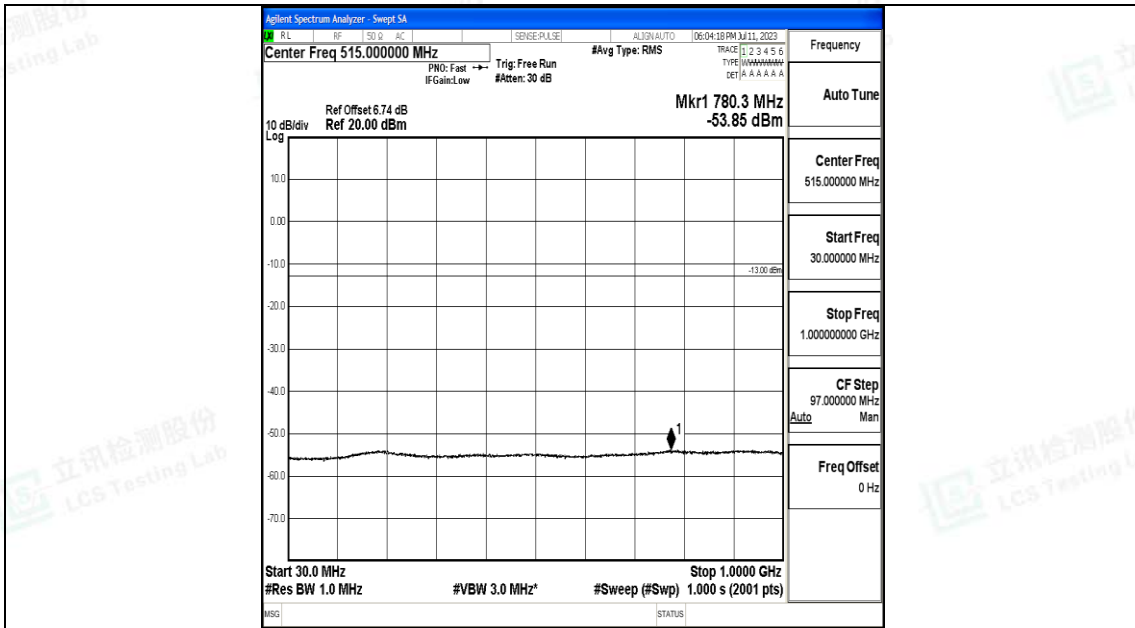

Band66_20MHz_QPSK_132322_1RB#0_0.15~30_0.15~30

Band66_20MHz_QPSK_132322_1RB#0_30~1000_30~1000