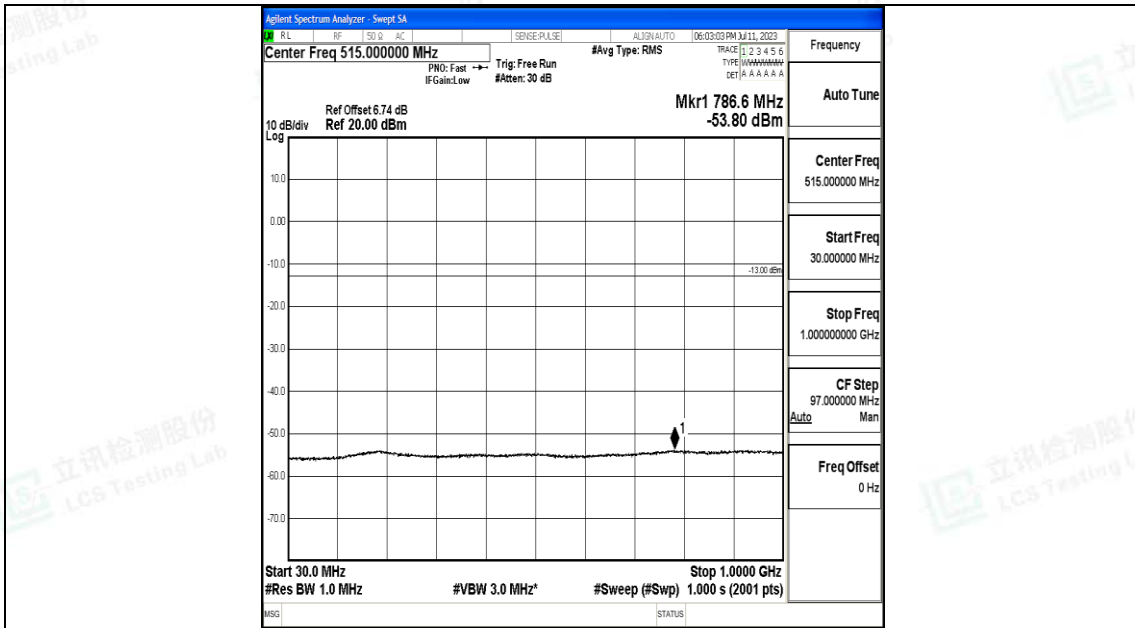

Band66_20MHz_QPSK_132072_1RB#0_0.15~30_0.15~30

Band66_20MHz_QPSK_132072_1RB#0_30~1000_30~1000