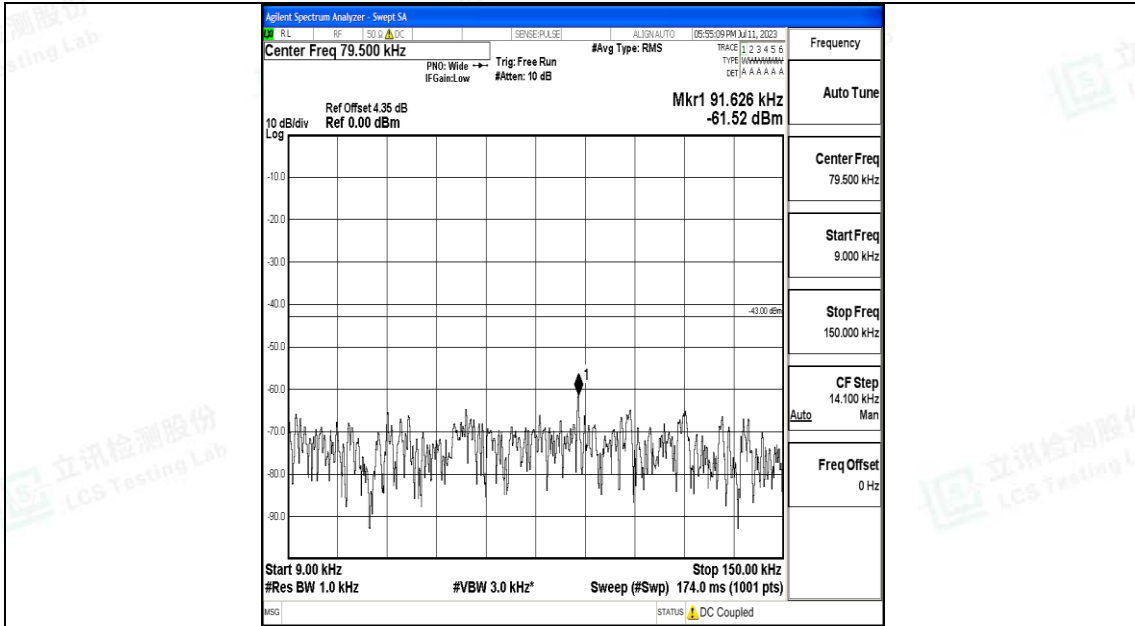

Band66_15MHz_16QAM_132322_1RB#0_0.15~30_0.15~30

Band66_15MHz_16QAM_132322_1RB#0_30~1000_30~1000

Band66_15MHz_16QAM_132322_1RB#0_1000~3000_1000~3000

Band66_15MHz_16QAM_132322_1RB#0_3000~20000_3000~20000

Band66_15MHz_QPSK_132597_1RB#0_0.009~0.15_0.009~0.15