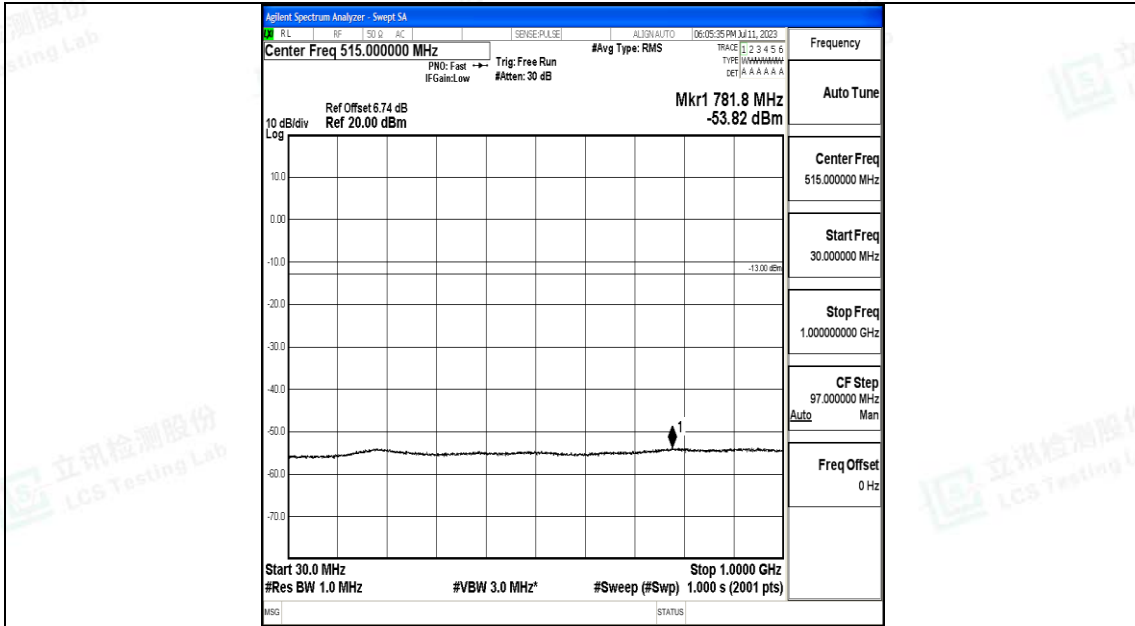

Band66_20MHz_QPSK_132572_1RB#0_0.15~30_0.15~30

Band66_20MHz_QPSK_132572_1RB#0_30~1000_30~1000