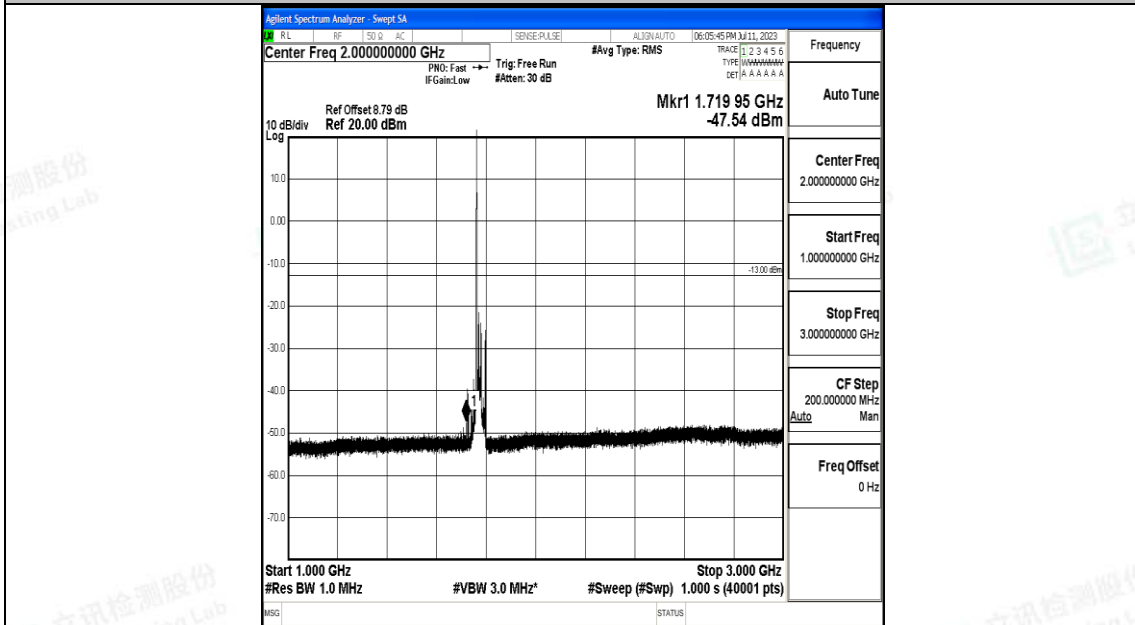

Band66_20MHz_QPSK_132572_1RB#0_30~1000_30~1000

Band66_20MHz_QPSK_132572_1RB#0_1000~3000_1000~3000