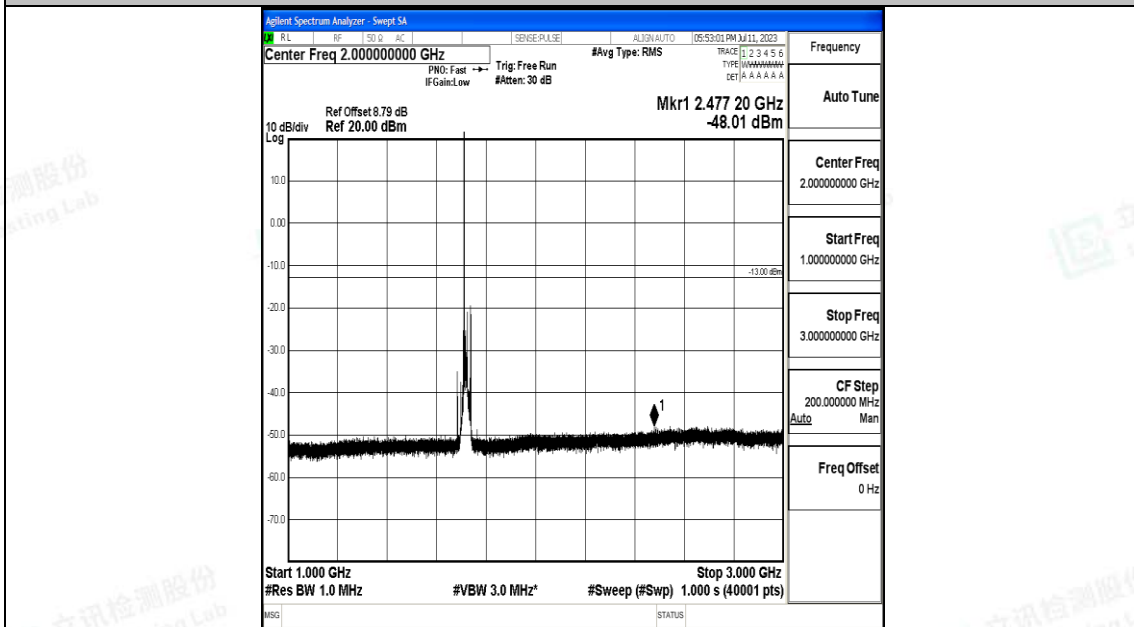

Band66_15MHz_QPSK_132047_1RB#0_0.009~0.15_0.009~0.15

Band66_15MHz_QPSK_132047_1RB#0_0.15~30_0.15~30

Band66_15MHz_QPSK_132047_1RB#0_30~1000_30~1000

Band66_15MHz_QPSK_132047_1RB#0_1000~3000_1000~3000

Band66_15MHz_QPSK_132047_1RB#0_3000~20000_3000~20000