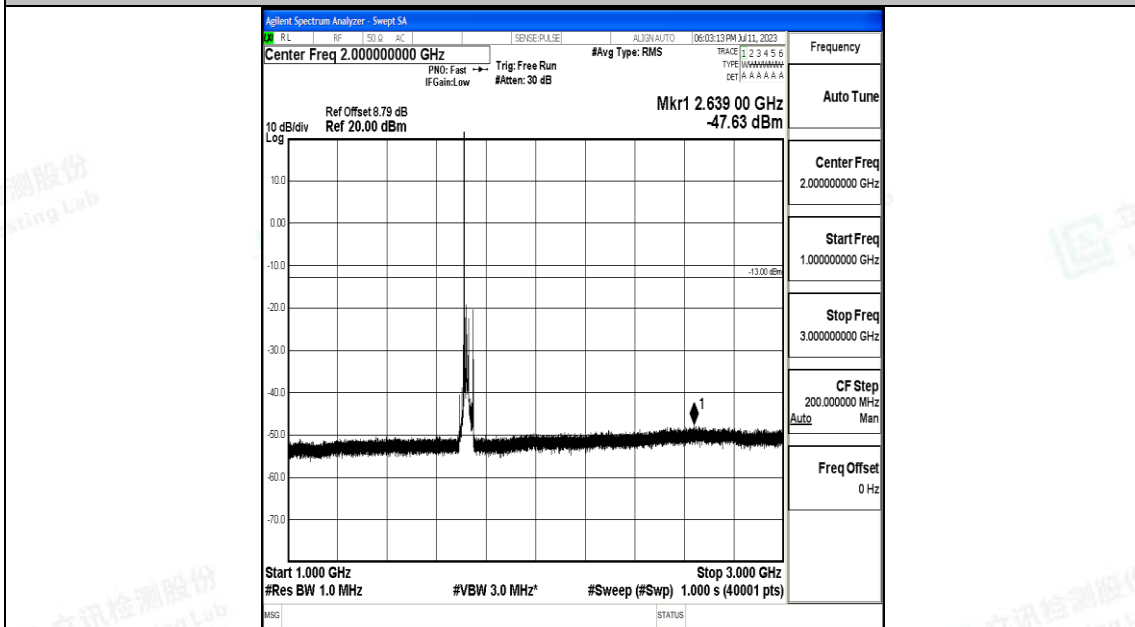

Band66_20MHz_QPSK_132072_1RB#0_30~1000_30~1000

Band66_20MHz_QPSK_132072_1RB#0_1000~3000_1000~3000