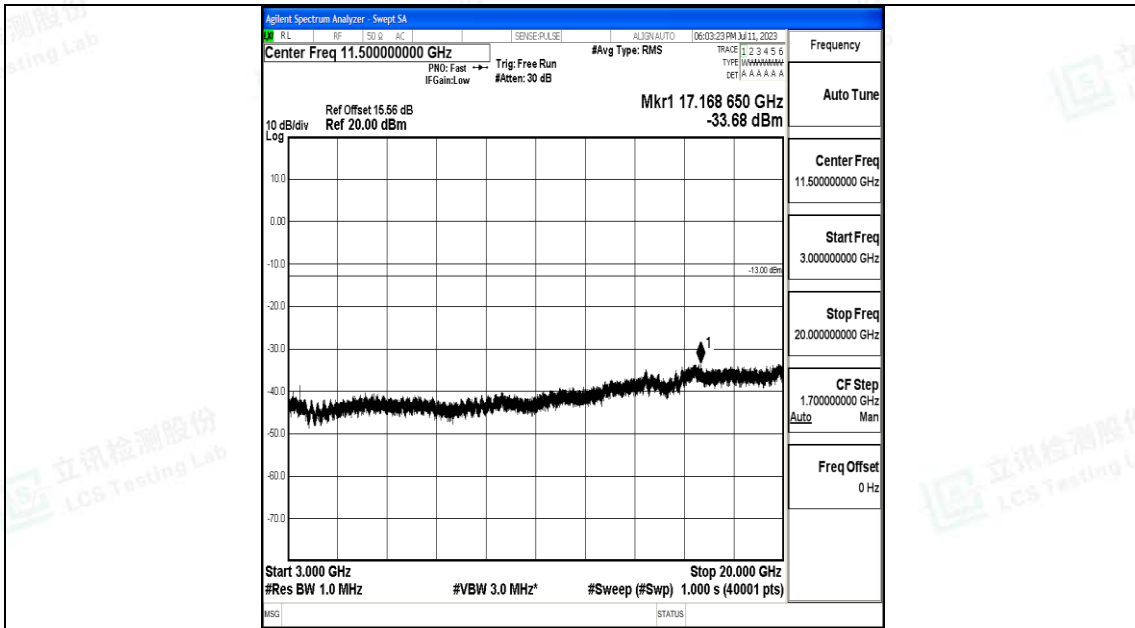

Band66_20MHz_QPSK_132072_1RB#0_0.15~30_0.15~30

Band66_20MHz_QPSK_132072_1RB#0_30~1000_30~1000

Band66_20MHz_QPSK_132072_1RB#0_1000~3000_1000~3000

Band66_20MHz_QPSK_132072_1RB#0_3000~20000_3000~20000

Band66_20MHz_16QAM_132072_1RB#0_0.009~0.15_0.009~0.15