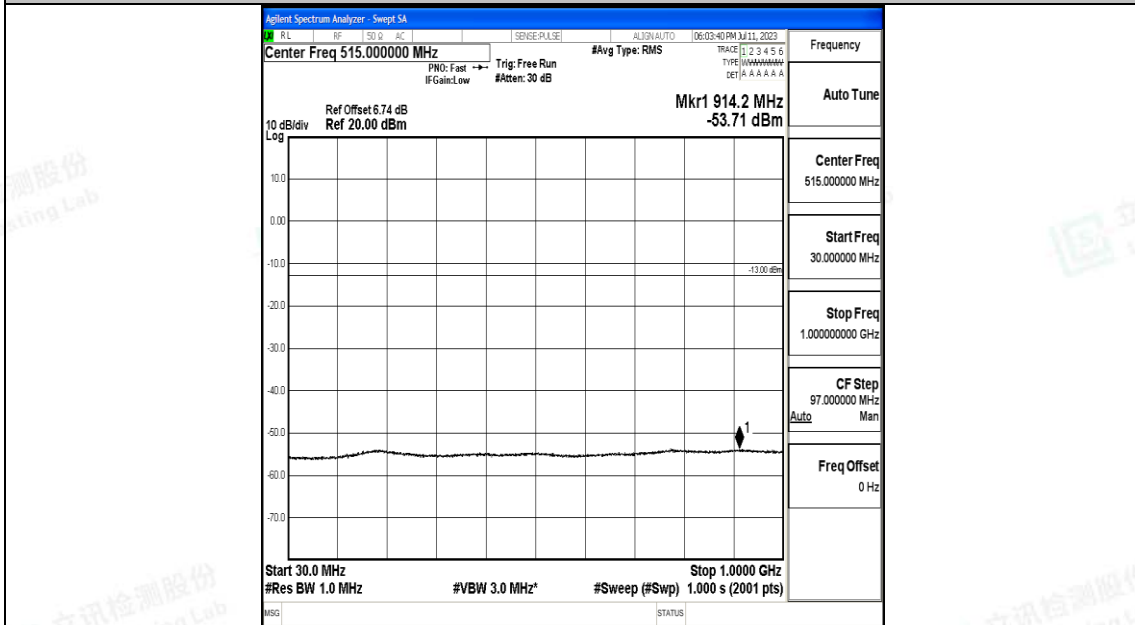

Band66_20MHz_16QAM_132072_1RB#0_0.15~30_0.15~30

Band66_20MHz_16QAM_132072_1RB#0_30~1000_30~1000