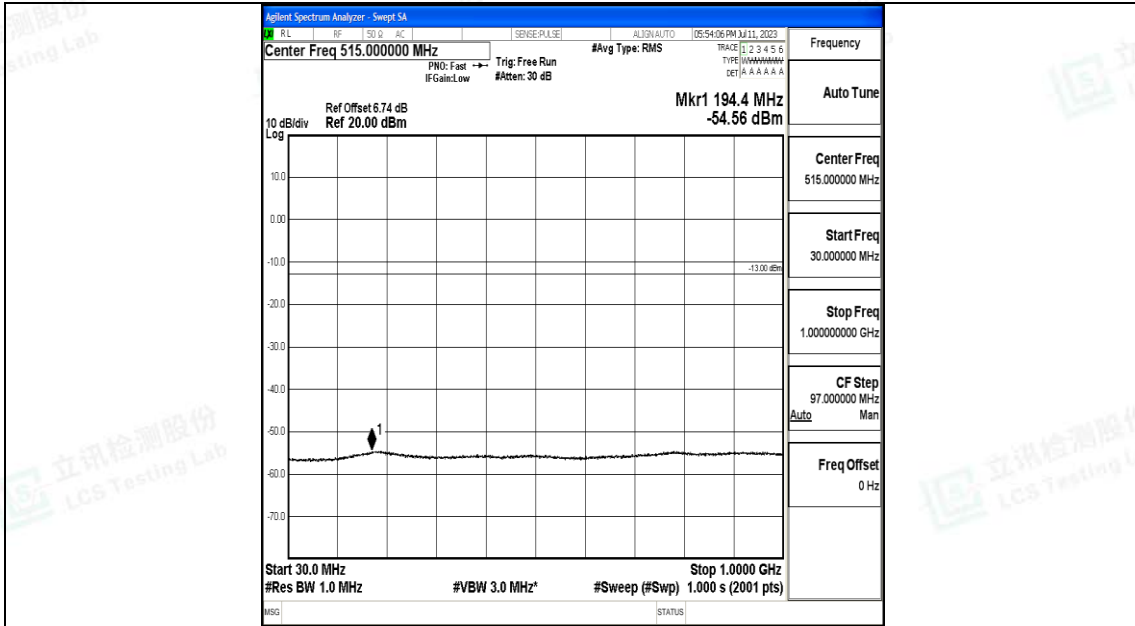

Band66_15MHz_QPSK_132322_1RB#0_0.15~30_0.15~30