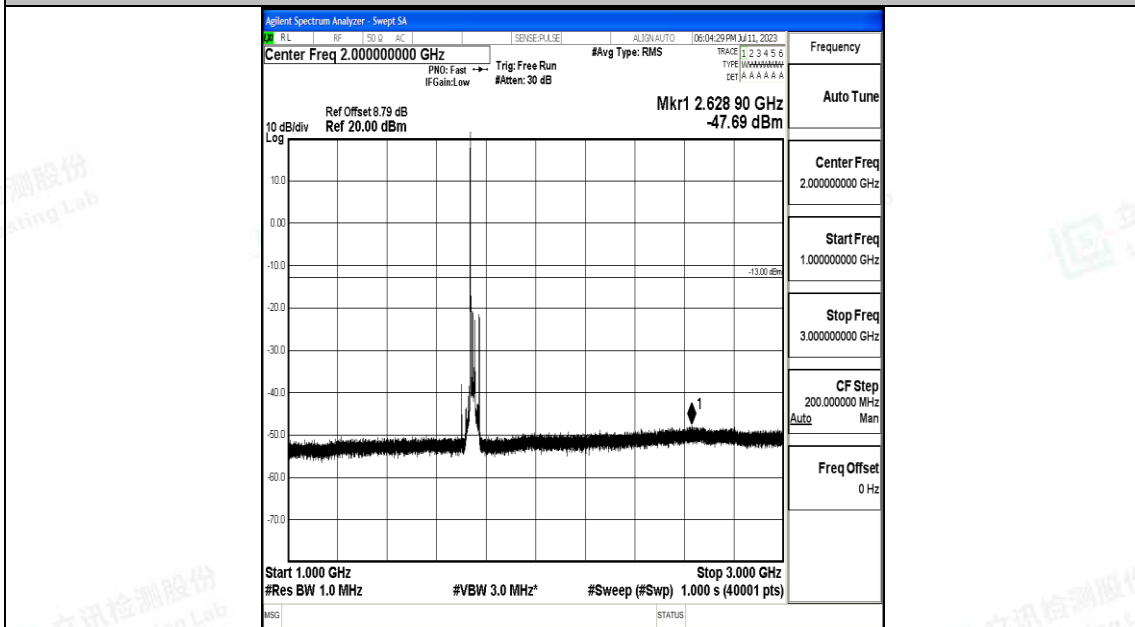

Band66_20MHz_QPSK_132322_1RB#0_30~1000_30~1000

Band66_20MHz_QPSK_132322_1RB#0_1000~3000_1000~3000