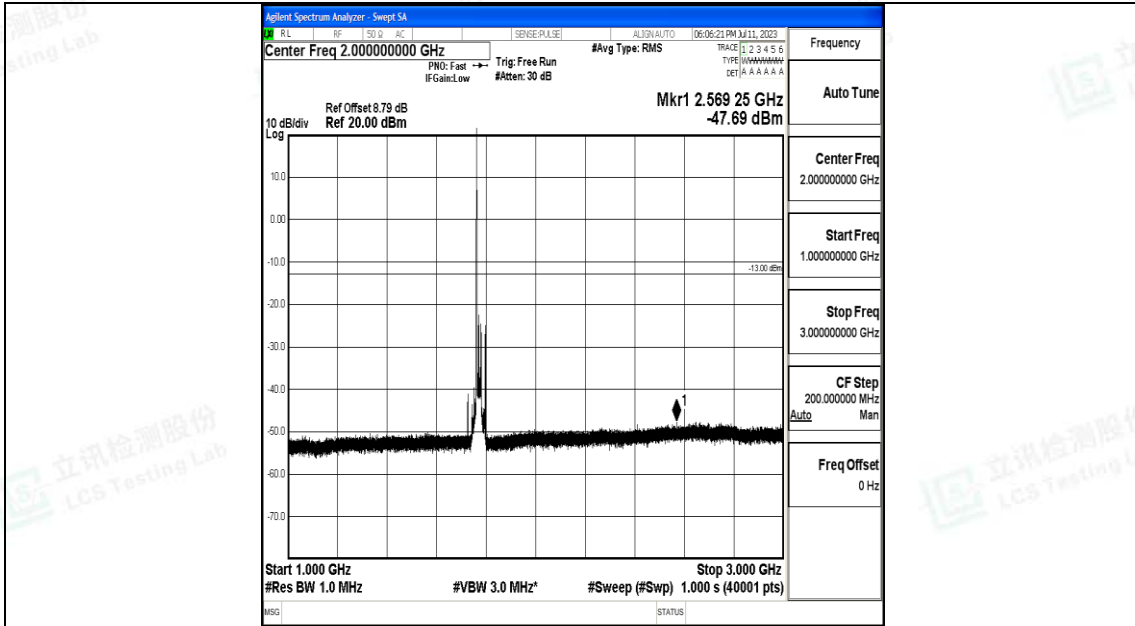

Band66_20MHz_16QAM_132572_1RB#0_30~1000_30~1000

Band66_20MHz_16QAM_132572_1RB#0_1000~3000_1000~3000