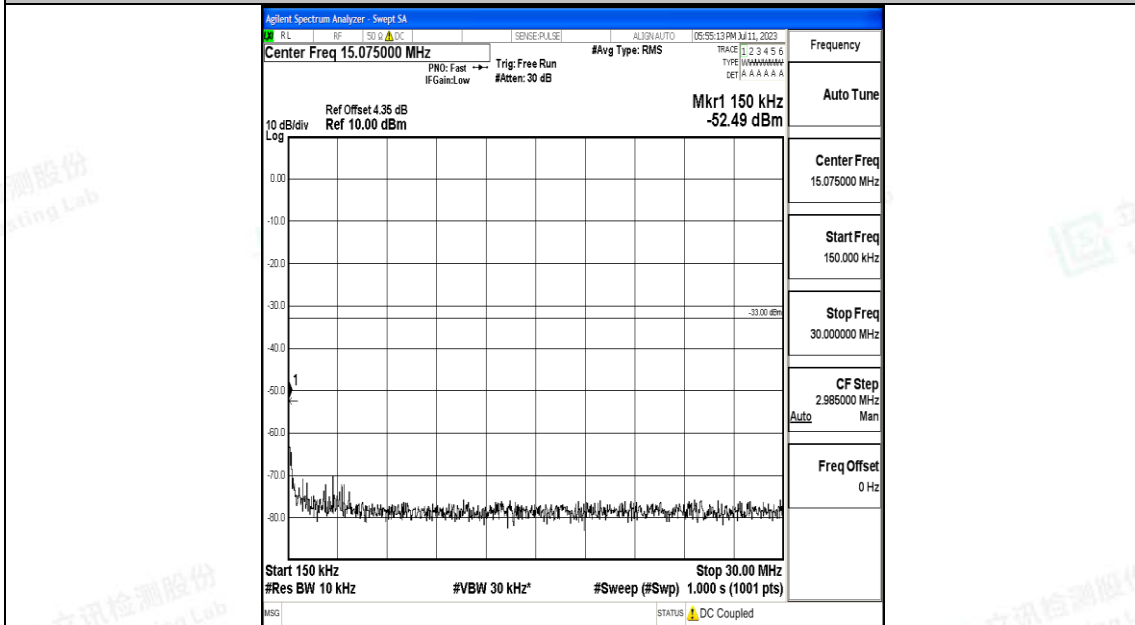

Band66_15MHz_16QAM_132322_1RB#0_0.15~30_0.15~30

Band66_15MHz_16QAM_132322_1RB#0_30~1000_30~1000

Band66_15MHz_16QAM_132322_1RB#0_1000~3000_1000~3000

Band66_15MHz_16QAM_132322_1RB#0_3000~20000_3000~20000

Band66_15MHz_QPSK_132597_1RB#0_0.009~0.15_0.009~0.15