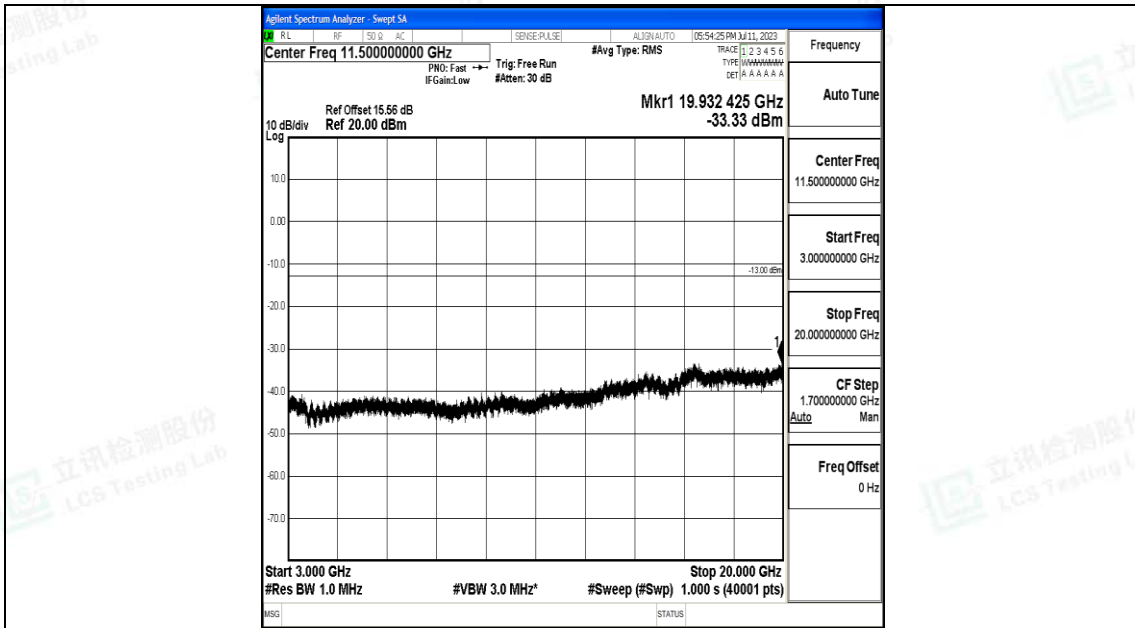

Band66_15MHz_QPSK_132322_1RB#0_3000~20000_3000~20000