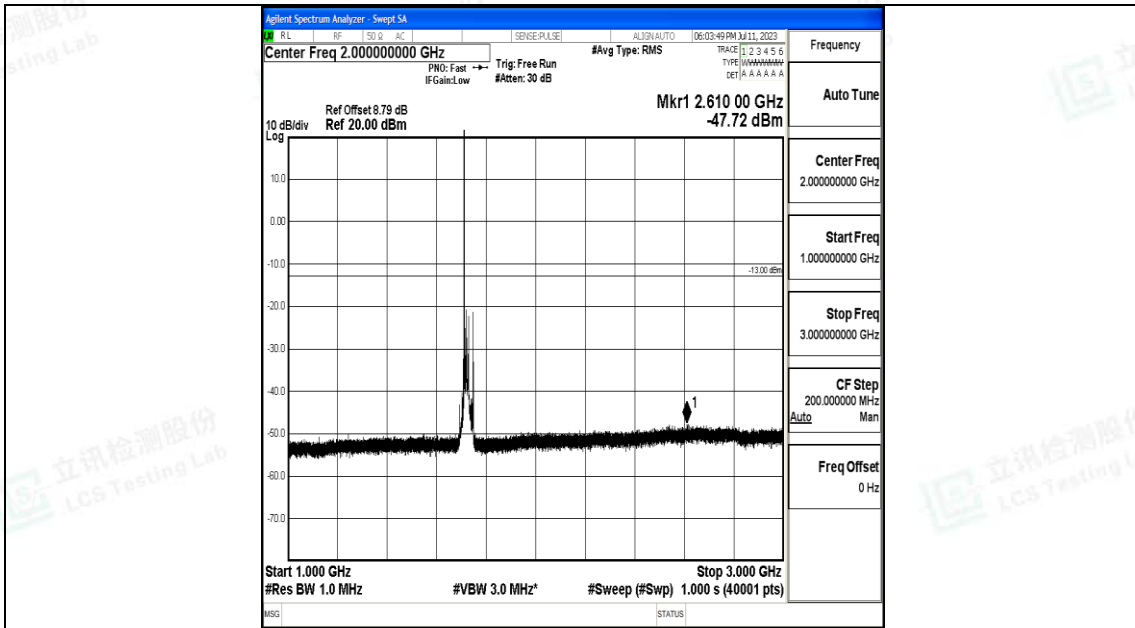

Band66_20MHz_16QAM_132072_1RB#0_30~1000_30~1000

Band66_20MHz_16QAM_132072_1RB#0_1000~3000_1000~3000