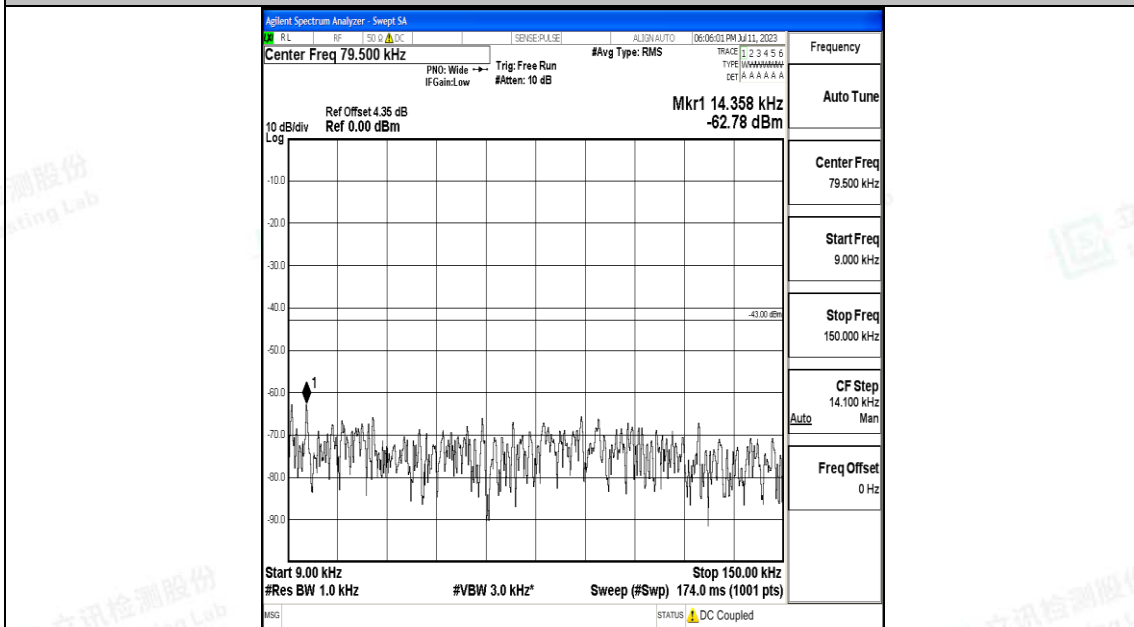

Band66_20MHz_QPSK_132572_1RB#0_0.15~30_0.15~30

Band66_20MHz_QPSK_132572_1RB#0_30~1000_30~1000

Band66_20MHz_QPSK_132572_1RB#0_1000~3000_1000~3000

Band66_20MHz_QPSK_132572_1RB#0_3000~20000_3000~20000

Band66_20MHz_16QAM_132572_1RB#0_0.009~0.15_0.009~0.15