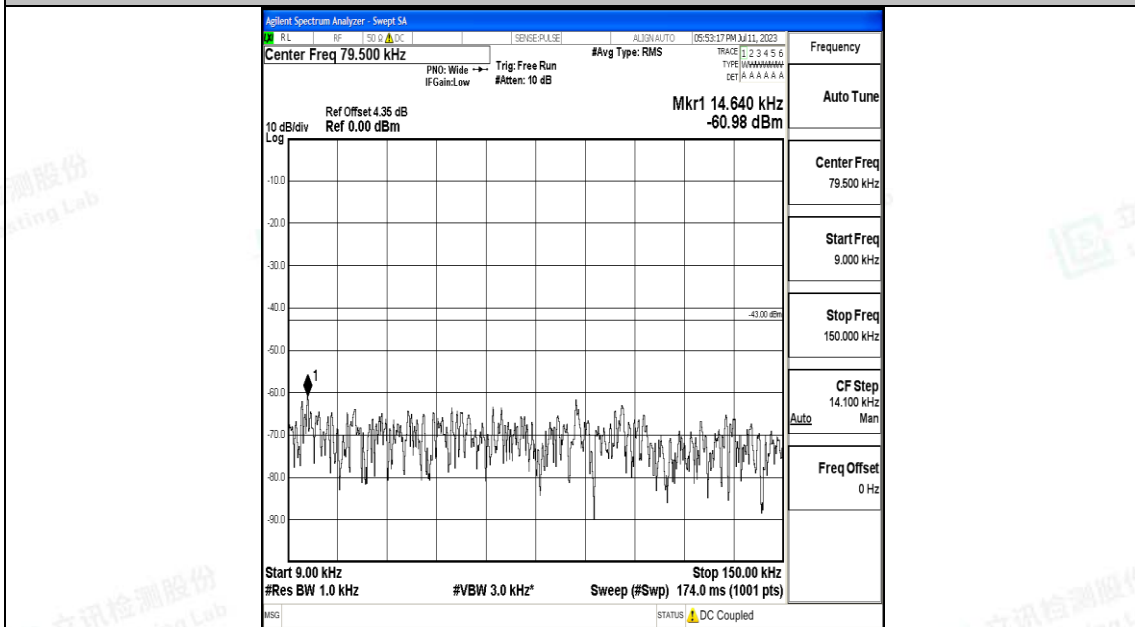

Band66_15MHz_QPSK_132047_1RB#0_0.009~0.15_0.009~0.15

Band66_15MHz_QPSK_132047_1RB#0_0.15~30_0.15~30

Band66_15MHz_QPSK_132047_1RB#0_30~1000_30~1000

Band66_15MHz_QPSK_132047_1RB#0_1000~3000_1000~3000

Band66_15MHz_QPSK_132047_1RB#0_3000~20000_3000~20000