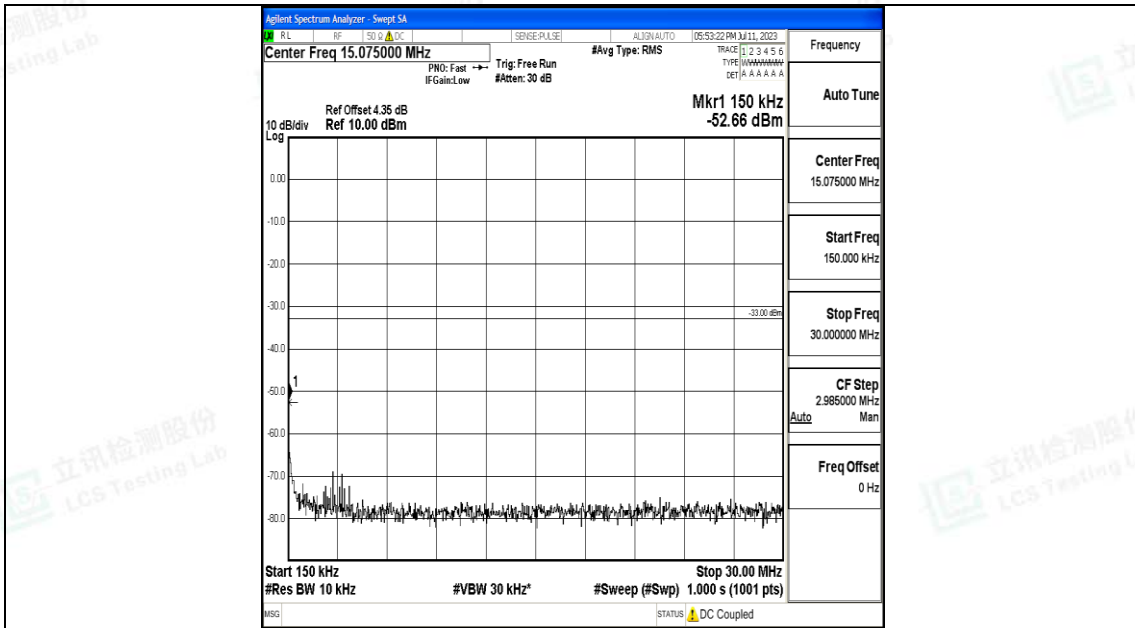

Band66_15MHz_16QAM_132047_1RB#0_0.009~0.15_0.009~0.15

Band66_15MHz_16QAM_132047_1RB#0_0.15~30_0.15~30