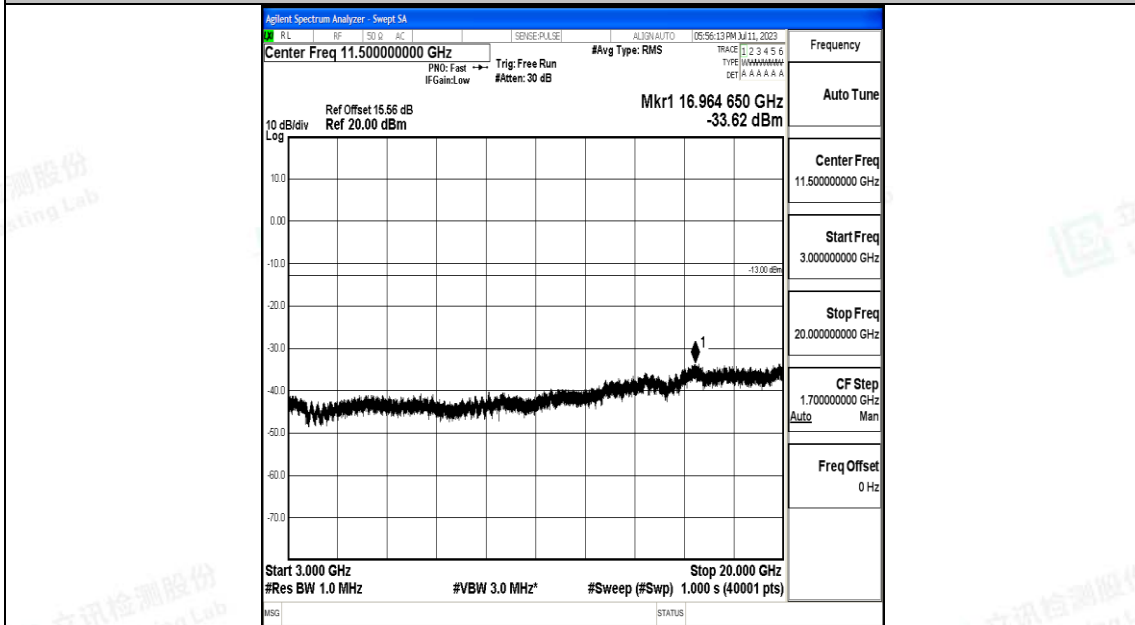

Band66_15MHz_16QAM_132597_1RB#0_0.15~30_0.15~30

Band66_15MHz_16QAM_132597_1RB#0_30~1000_30~1000

Band66_15MHz_16QAM_132597_1RB#0_1000~3000_1000~3000

Band66_15MHz_16QAM_132597_1RB#0_3000~20000_3000~20000

Band66_20MHz_QPSK_132072_1RB#0_0.009~0.15_0.009~0.15