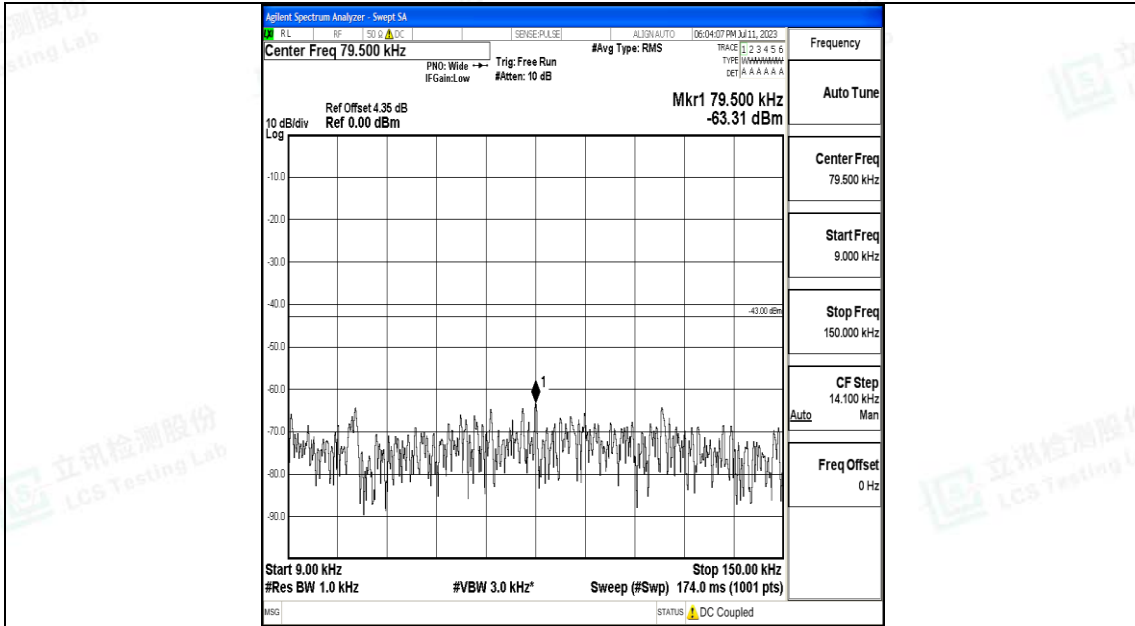

Band66_20MHz_16QAM_132072_1RB#0_0.15~30_0.15~30

Band66_20MHz_16QAM_132072_1RB#0_30~1000_30~1000

Band66_20MHz_16QAM_132072_1RB#0_1000~3000_1000~3000

Band66_20MHz_16QAM_132072_1RB#0_3000~20000_3000~20000

Band66_20MHz_QPSK_132322_1RB#0_0.009~0.15_0.009~0.15