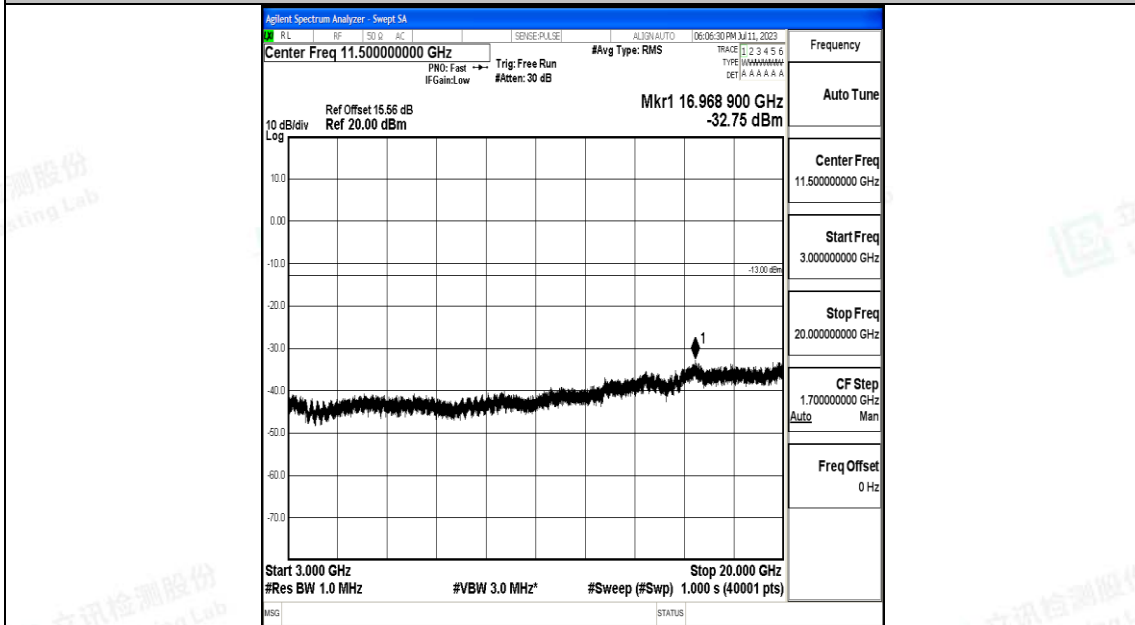

Band66_20MHz_16QAM_132572_1RB#0_0.15~30_0.15~30

Band66_20MHz_16QAM_132572_1RB#0_30~1000_30~1000

Band66_20MHz_16QAM_132572_1RB#0_1000~3000_1000~3000

Band66_20MHz_16QAM_132572_1RB#0_3000~20000_3000~20000