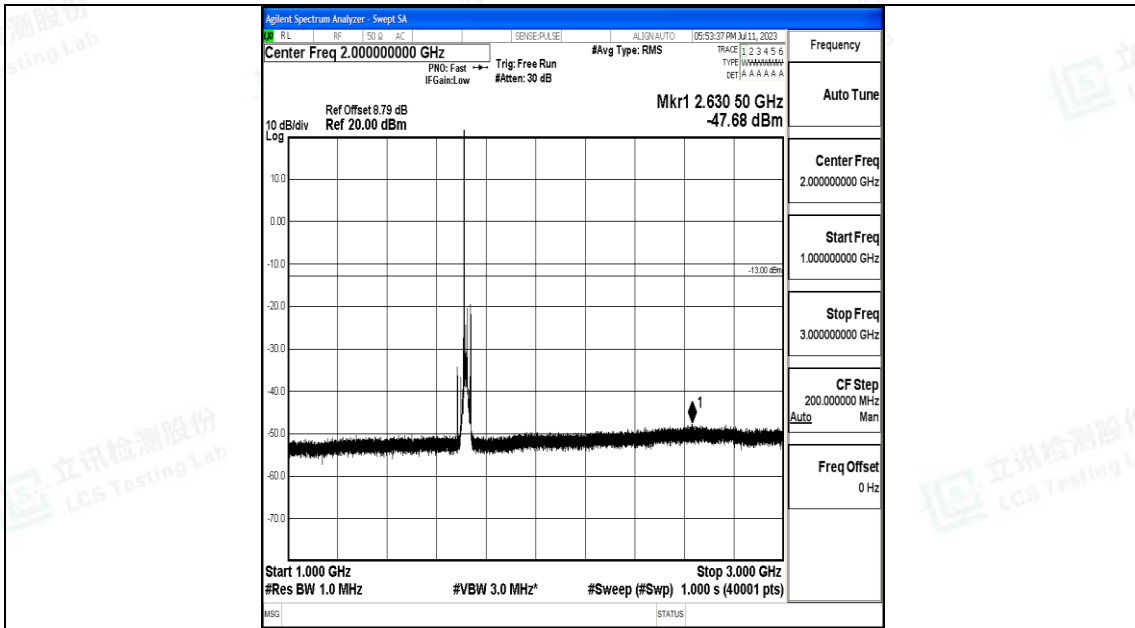

Band66_15MHz_16QAM_132047_1RB#0_0.009~0.15_0.009~0.15

Band66_15MHz_16QAM_132047_1RB#0_0.15~30_0.15~30

Band66_15MHz_16QAM_132047_1RB#0_30~1000_30~1000

Band66_15MHz_16QAM_132047_1RB#0_1000~3000_1000~3000

Band66_15MHz_16QAM_132047_1RB#0_3000~20000_3000~20000