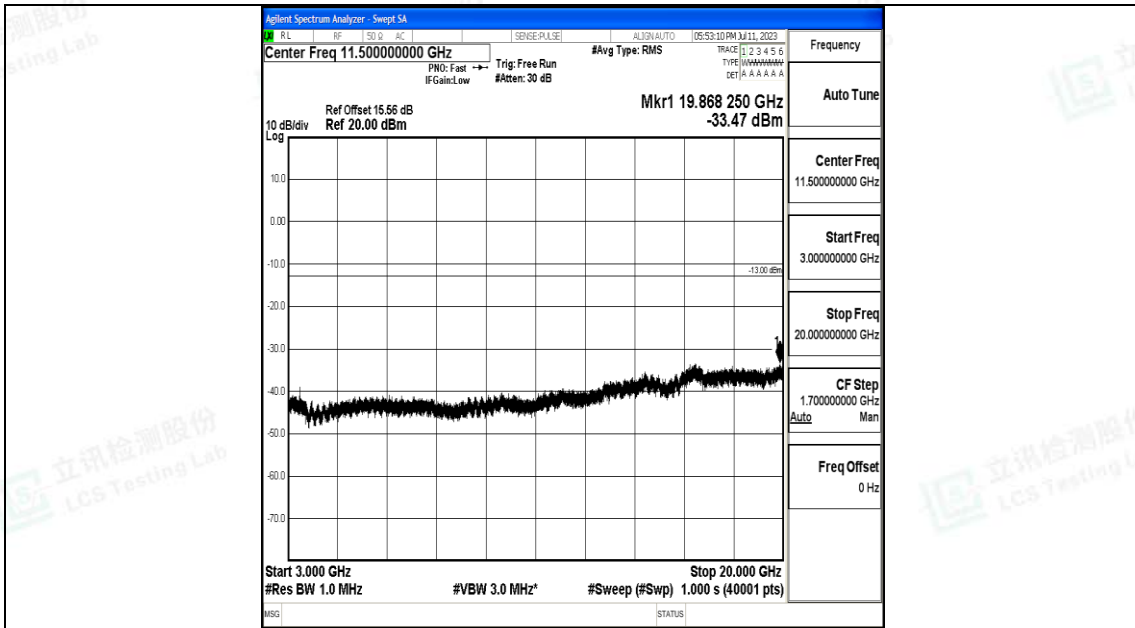

Band66_15MHz_QPSK_132047_1RB#0_0.009~0.15_0.009~0.15

Band66_15MHz_QPSK_132047_1RB#0_0.15~30_0.15~30

Band66_15MHz_QPSK_132047_1RB#0_30~1000_30~1000

Band66_15MHz_QPSK_132047_1RB#0_1000~3000_1000~3000

Band66_15MHz_QPSK_132047_1RB#0_3000~20000_3000~20000