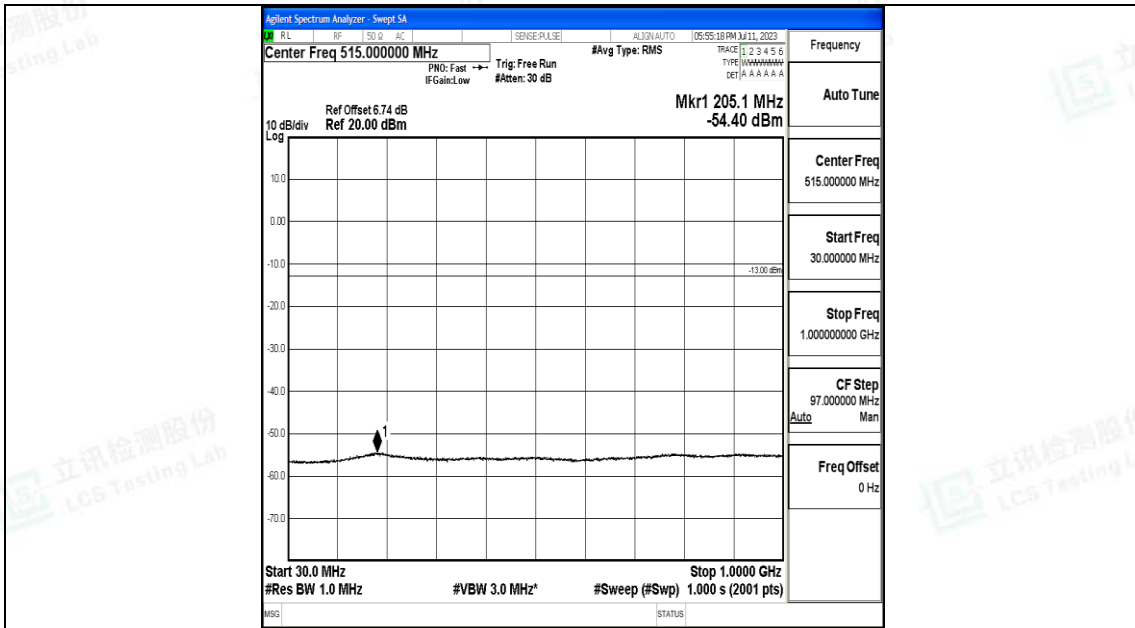

Band66_15MHz_QPSK_132597_1RB#0_0.15~30_0.15~30

Band66_15MHz_QPSK_132597_1RB#0_30~1000_30~1000