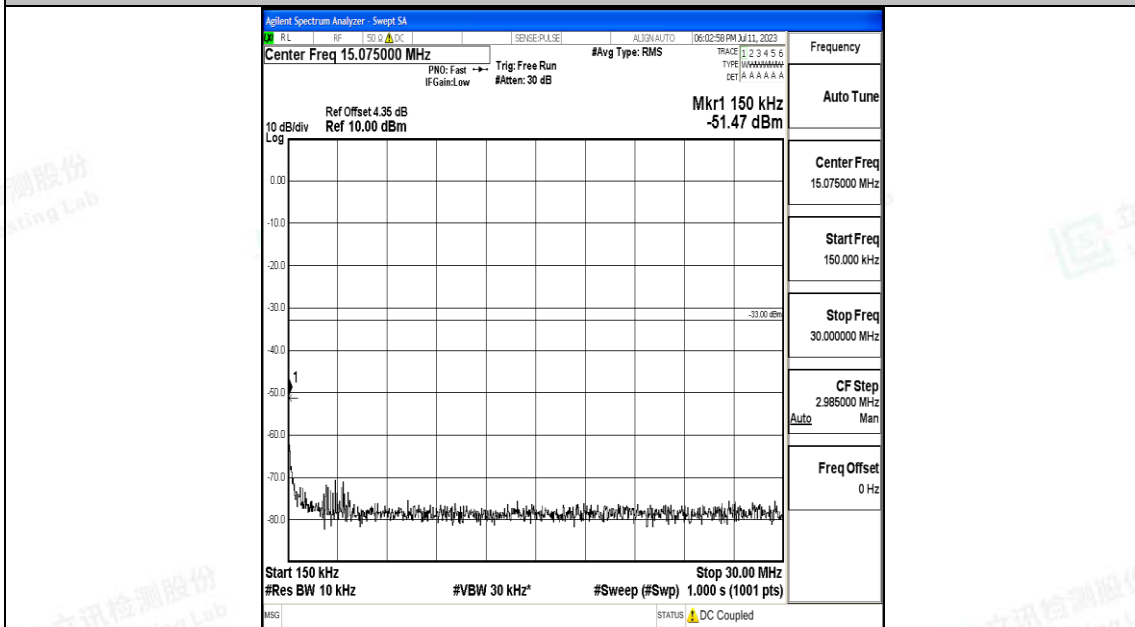

Band66_15MHz_16QAM_132597_1RB#0_0.15~30_0.15~30

Band66_15MHz_16QAM_132597_1RB#0_30~1000_30~1000

Band66_15MHz_16QAM_132597_1RB#0_1000~3000_1000~3000

Band66_15MHz_16QAM_132597_1RB#0_3000~20000_3000~20000

Band66_20MHz_QPSK_132072_1RB#0_0.009~0.15_0.009~0.15