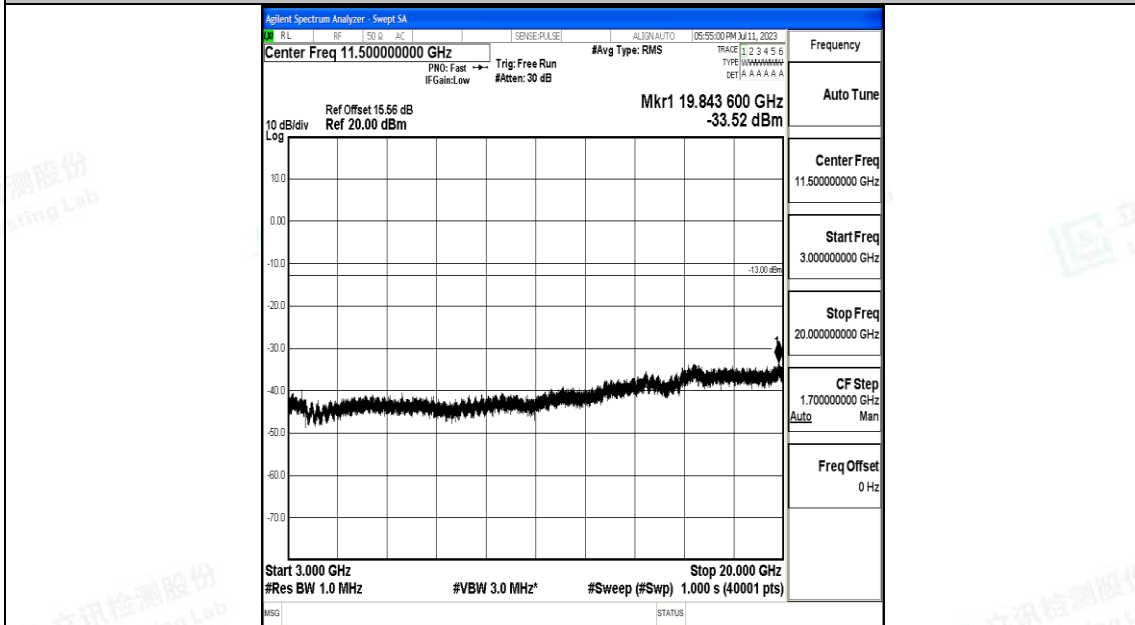

Band66_15MHz_16QAM_132322_1RB#0_0.15~30_0.15~30

Band66_15MHz_16QAM_132322_1RB#0_30~1000_30~1000

Band66_15MHz_16QAM_132322_1RB#0_1000~3000_1000~3000

Band66_15MHz_16QAM_132322_1RB#0_3000~20000_3000~20000

Band66_15MHz_QPSK_132597_1RB#0_0.009~0.15_0.009~0.15