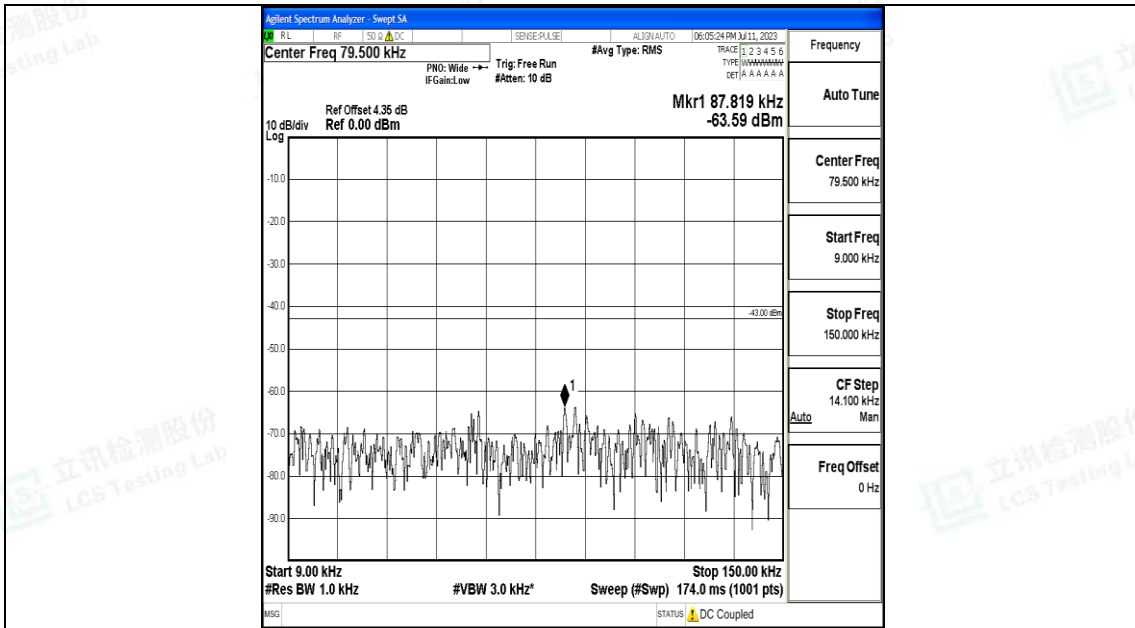

Band66_20MHz_16QAM_132322_1RB#0_0.15~30_0.15~30

Band66_20MHz_16QAM_132322_1RB#0_30~1000_30~1000

Band66_20MHz_16QAM_132322_1RB#0_1000~3000_1000~3000

Band66_20MHz_16QAM_132322_1RB#0_3000~20000_3000~20000

Band66_20MHz_QPSK_132572_1RB#0_0.009~0.15_0.009~0.15