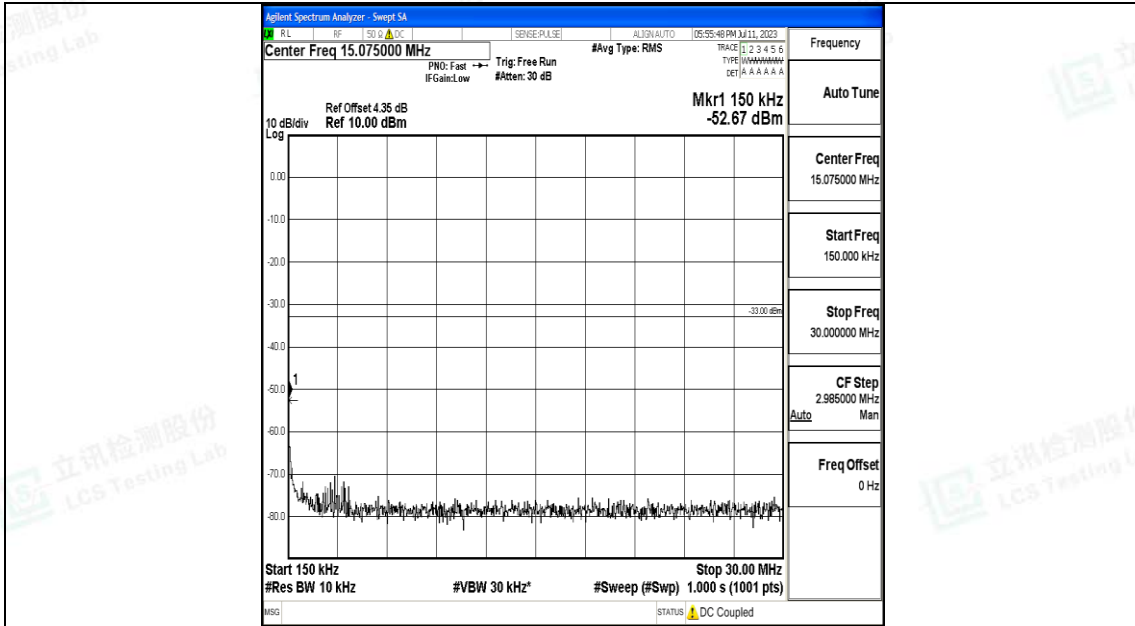

Band66_15MHz_QPSK_132597_1RB#0_0.15~30_0.15~30

Band66_15MHz_QPSK_132597_1RB#0_30~1000_30~1000

Band66_15MHz_QPSK_132597_1RB#0_1000~3000_1000~3000

Band66_15MHz_QPSK_132597_1RB#0_3000~20000_3000~20000

Band66_15MHz_16QAM_132597_1RB#0_0.009~0.15_0.009~0.15