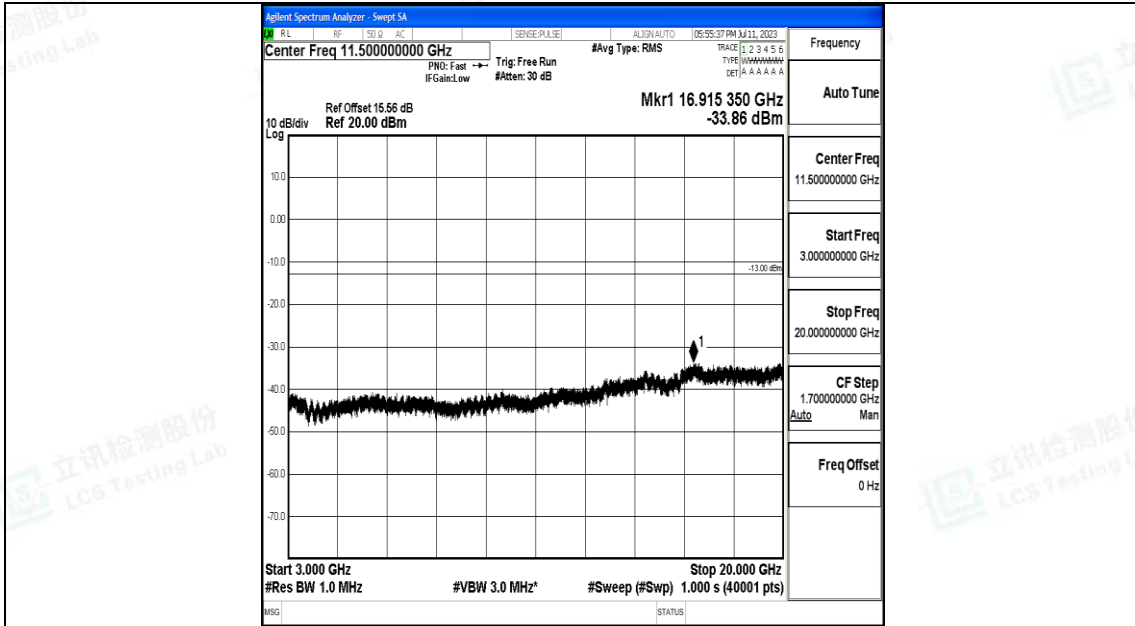

Band66_15MHz_QPSK_132597_1RB#0_0.15~30_0.15~30

Band66_15MHz_QPSK_132597_1RB#0_30~1000_30~1000

Band66_15MHz_QPSK_132597_1RB#0_1000~3000_1000~3000

Band66_15MHz_QPSK_132597_1RB#0_3000~20000_3000~20000

Band66_15MHz_16QAM_132597_1RB#0_0.009~0.15_0.009~0.15