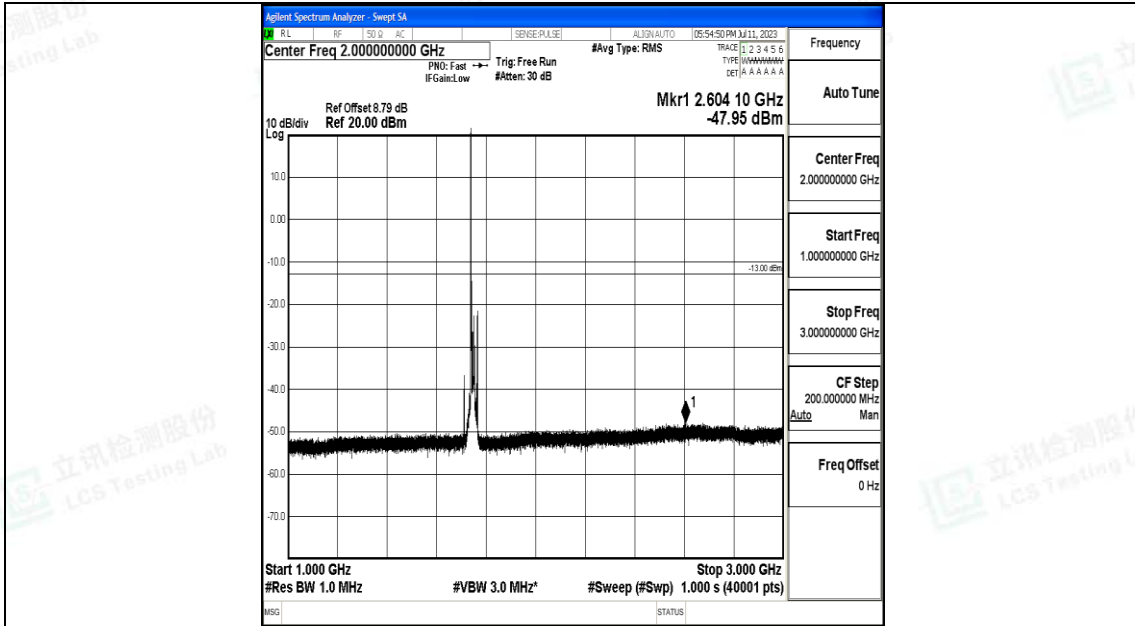

Band66_15MHz_16QAM_132322_1RB#0_30~1000_30~1000

Band66_15MHz_16QAM_132322_1RB#0_1000~3000_1000~3000