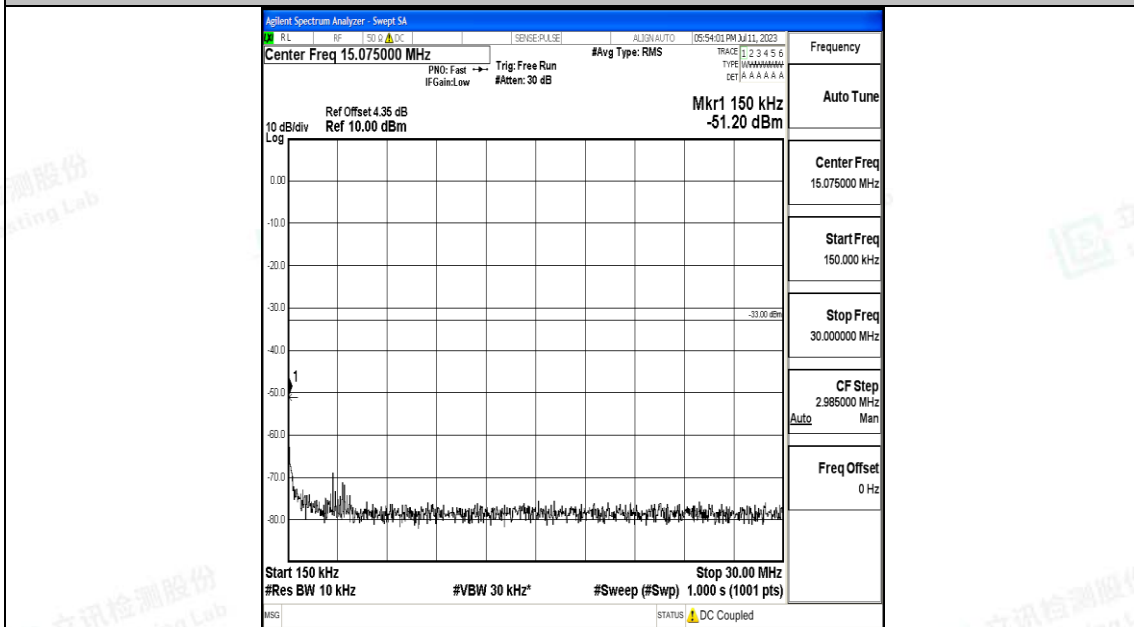

Band66_15MHz_QPSK_132322_1RB#0_0.009~0.15_0.009~0.15

Band66_15MHz_QPSK_132322_1RB#0_0.15~30_0.15~30