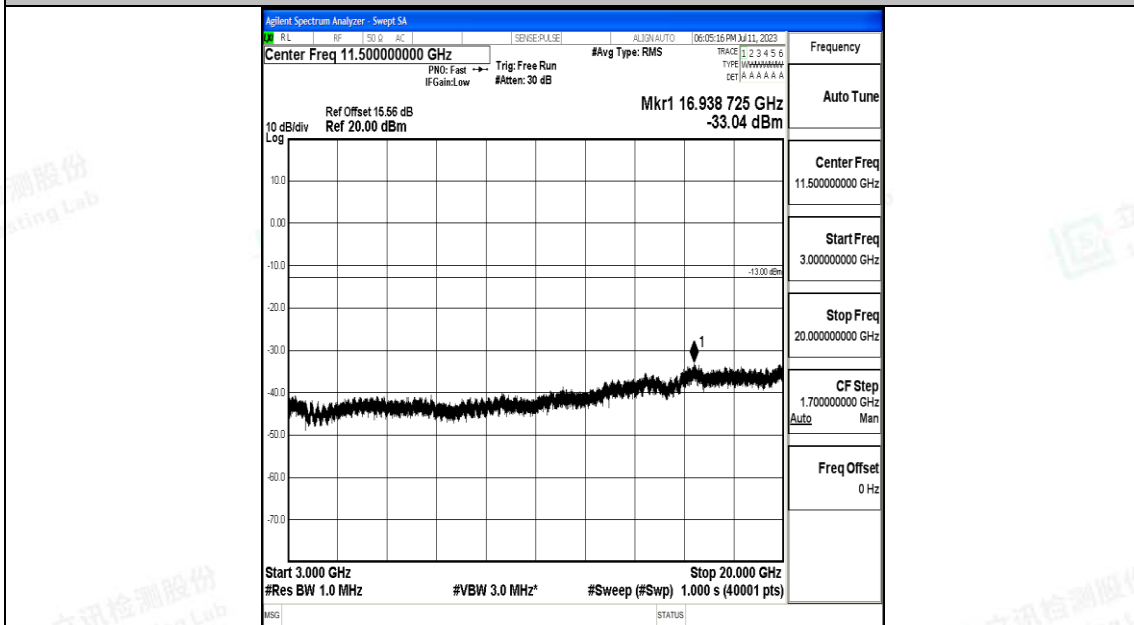

Band66_20MHz_16QAM_132322_1RB#0_0.15~30_0.15~30

Band66_20MHz_16QAM_132322_1RB#0_30~1000_30~1000

Band66_20MHz_16QAM_132322_1RB#0_1000~3000_1000~3000

Band66_20MHz_16QAM_132322_1RB#0_3000~20000_3000~20000

Band66_20MHz_QPSK_132572_1RB#0_0.009~0.15_0.009~0.15