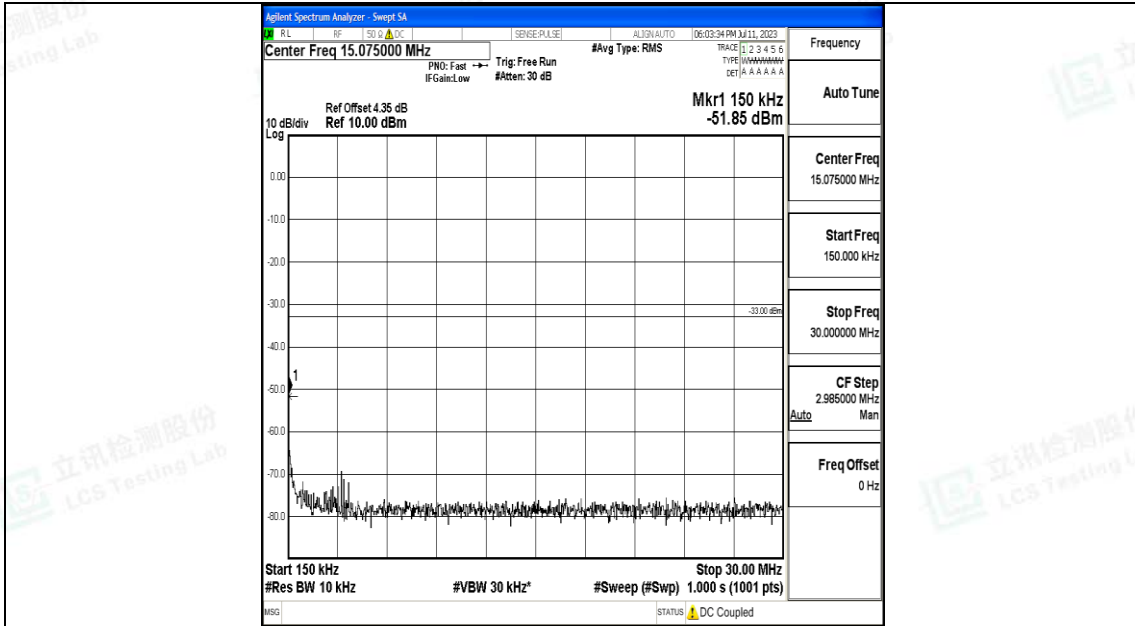

Band66_20MHz_QPSK_132072_1RB#0_0.15~30_0.15~30

Band66_20MHz_QPSK_132072_1RB#0_30~1000_30~1000

Band66_20MHz_QPSK_132072_1RB#0_1000~3000_1000~3000

Band66_20MHz_QPSK_132072_1RB#0_3000~20000_3000~20000

Band66_20MHz_16QAM_132072_1RB#0_0.009~0.15_0.009~0.15