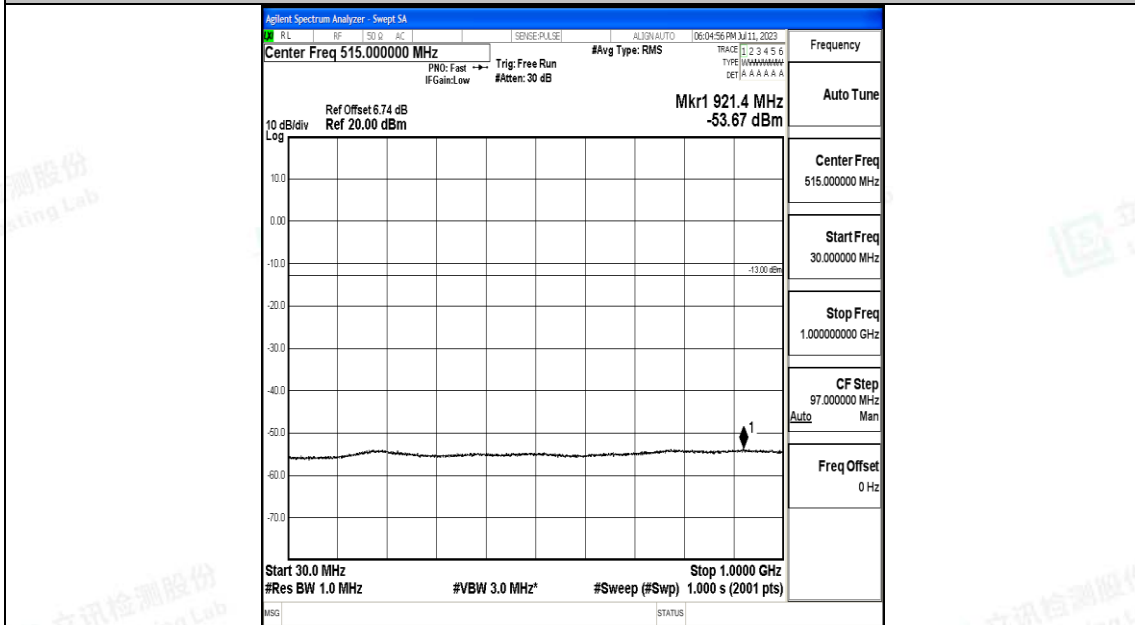

Band66_20MHz_16QAM_132322_1RB#0_0.15~30_0.15~30

Band66_20MHz_16QAM_132322_1RB#0_30~1000_30~1000