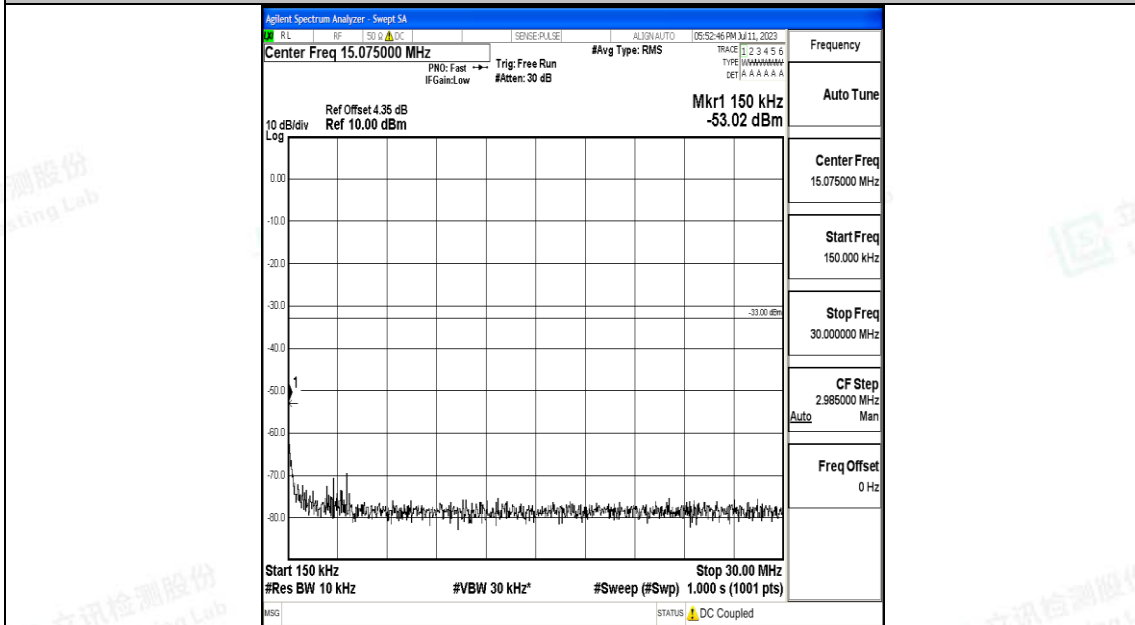

Band66_15MHz_QPSK_132047_1RB#0_0.009~0.15_0.009~0.15

Band66_15MHz_QPSK_132047_1RB#0_0.15~30_0.15~30

Band66_15MHz_QPSK_132047_1RB#0_30~1000_30~1000

Band66_15MHz_QPSK_132047_1RB#0_1000~3000_1000~3000

Band66_15MHz_QPSK_132047_1RB#0_3000~20000_3000~20000