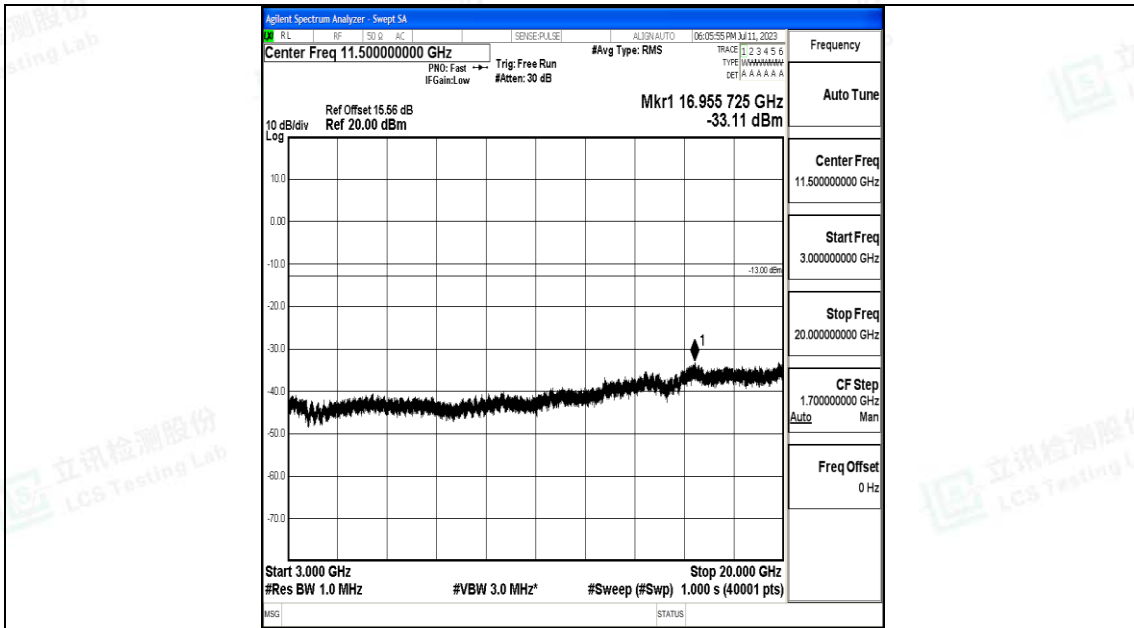

Band66_20MHz_QPSK_132572_1RB#0_0.15~30_0.15~30

Band66_20MHz_QPSK_132572_1RB#0_30~1000_30~1000

Band66_20MHz_QPSK_132572_1RB#0_1000~3000_1000~3000

Band66_20MHz_QPSK_132572_1RB#0_3000~20000_3000~20000

Band66_20MHz_16QAM_132572_1RB#0_0.009~0.15_0.009~0.15