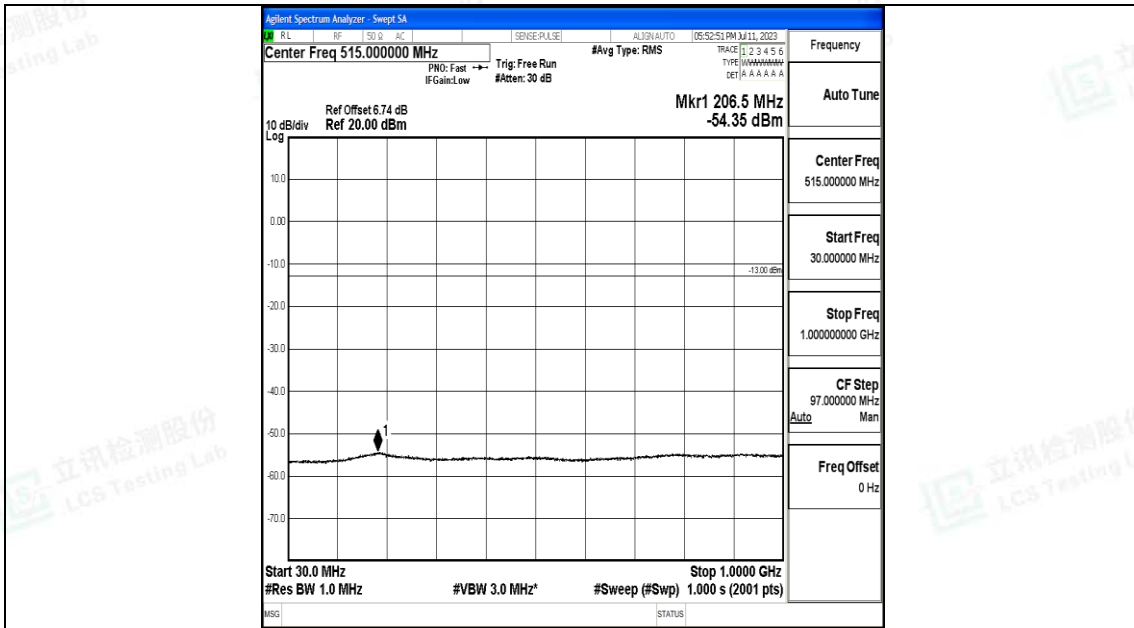

Band66_15MHz_QPSK_132047_1RB#0_0.009~0.15_0.009~0.15

Band66_15MHz_QPSK_132047_1RB#0_0.15~30_0.15~30

Band66_15MHz_QPSK_132047_1RB#0_30~1000_30~1000

Band66_15MHz_QPSK_132047_1RB#0_1000~3000_1000~3000

Band66_15MHz_QPSK_132047_1RB#0_3000~20000_3000~20000