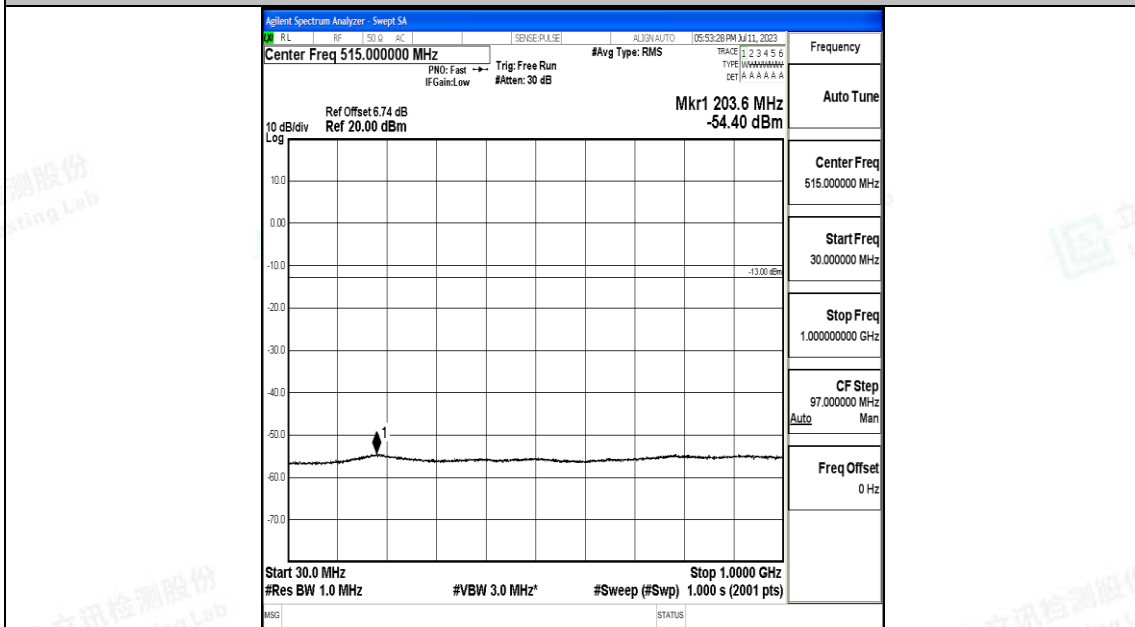

Band66_15MHz_16QAM_132047_1RB#0_0.15~30_0.15~30

Band66_15MHz_16QAM_132047_1RB#0_30~1000_30~1000