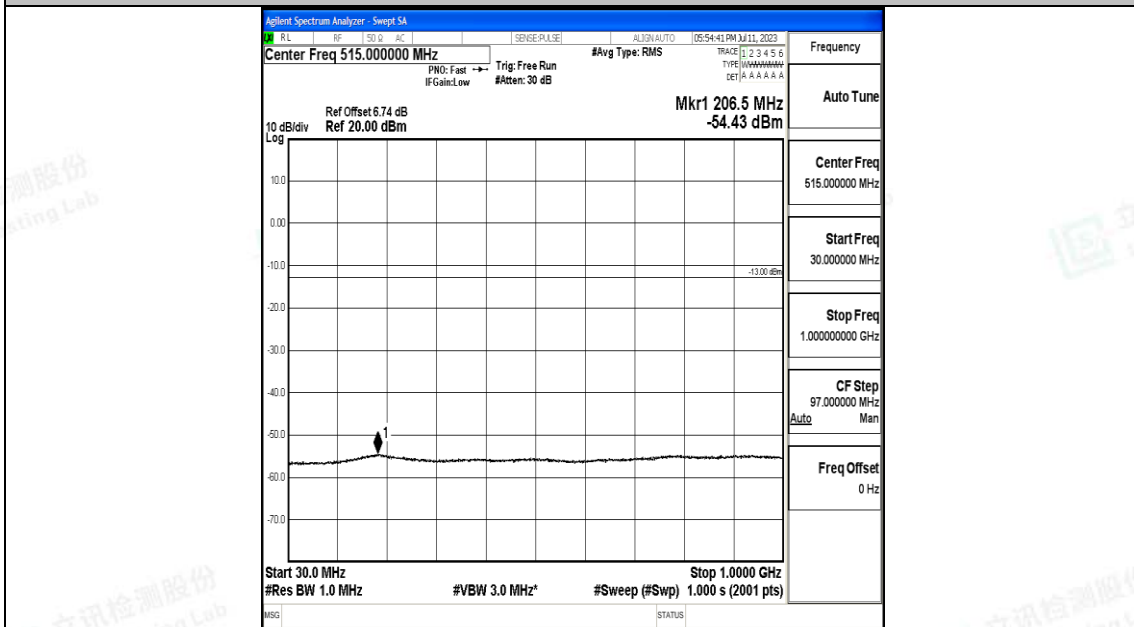

Band66_15MHz_16QAM_132322_1RB#0_0.15~30_0.15~30

Band66_15MHz_16QAM_132322_1RB#0_30~1000_30~1000