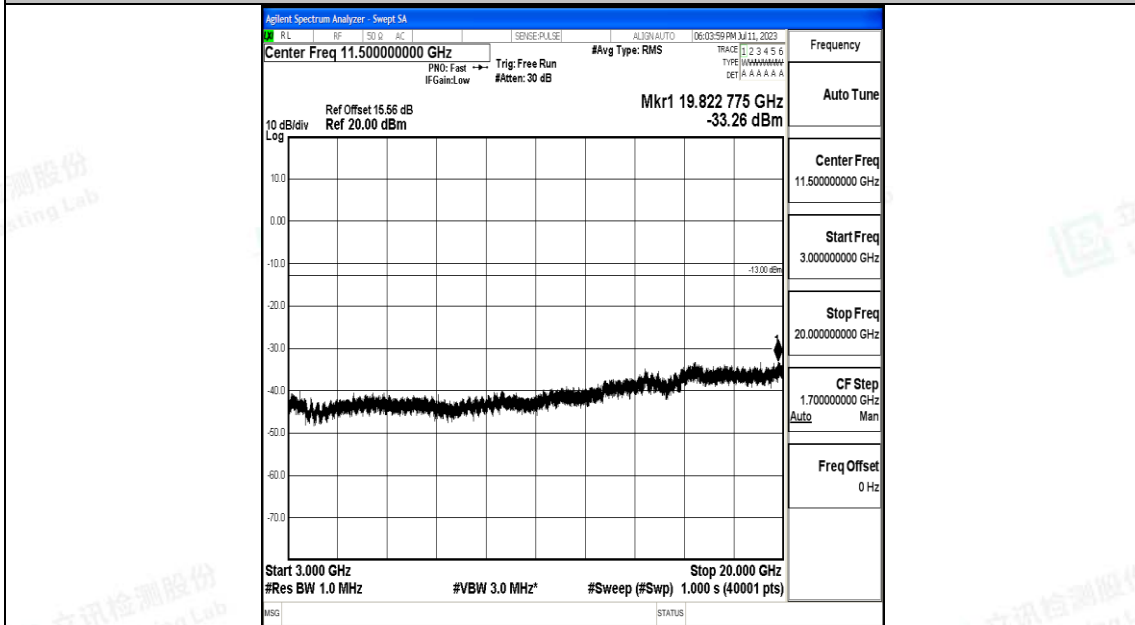

Band66_20MHz_16QAM_132072_1RB#0_0.15~30_0.15~30

Band66_20MHz_16QAM_132072_1RB#0_30~1000_30~1000

Band66_20MHz_16QAM_132072_1RB#0_1000~3000_1000~3000

Band66_20MHz_16QAM_132072_1RB#0_3000~20000_3000~20000

Band66_20MHz_QPSK_132322_1RB#0_0.009~0.15_0.009~0.15