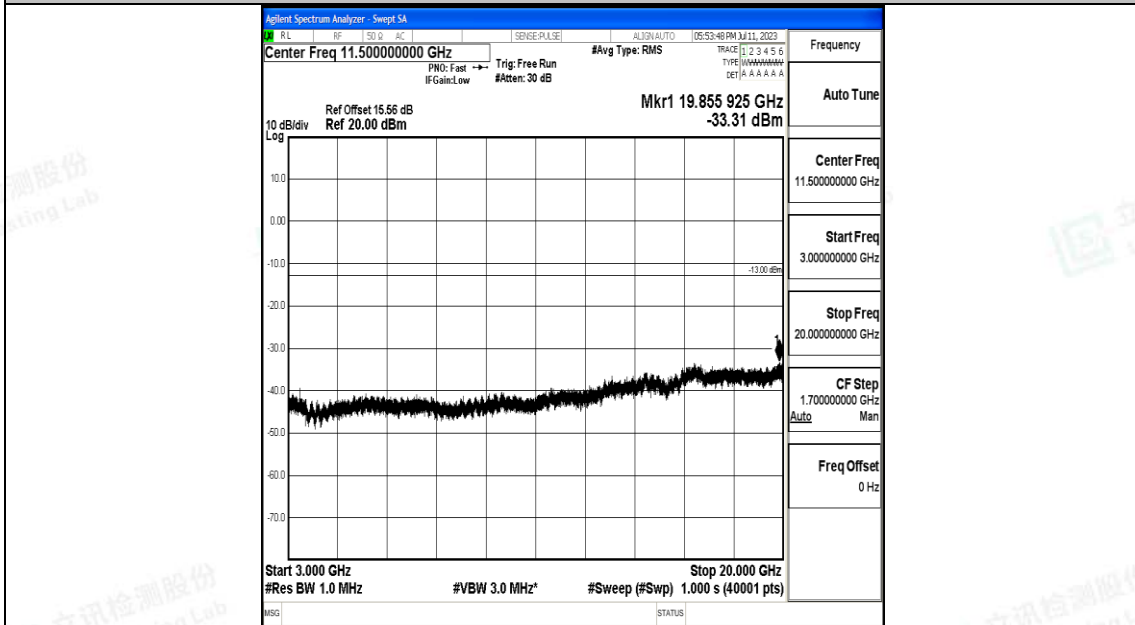

Band66_15MHz_16QAM_132047_1RB#0_0.009~0.15_0.009~0.15

Band66_15MHz_16QAM_132047_1RB#0_0.15~30_0.15~30

Band66_15MHz_16QAM_132047_1RB#0_30~1000_30~1000

Band66_15MHz_16QAM_132047_1RB#0_1000~3000_1000~3000

Band66_15MHz_16QAM_132047_1RB#0_3000~20000_3000~20000