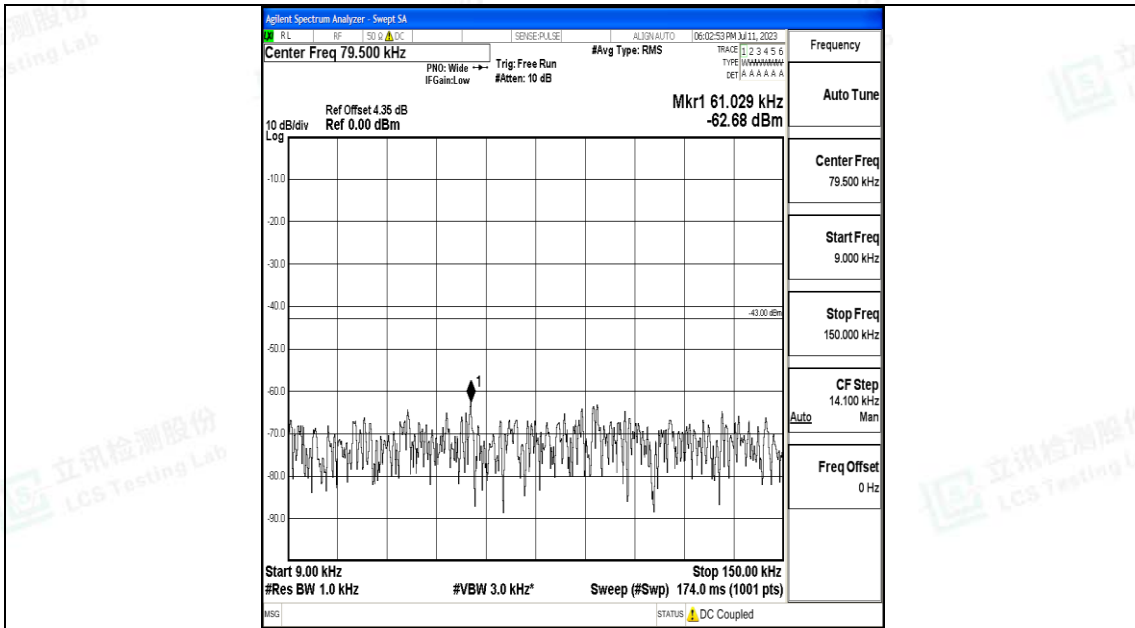

Band66_15MHz_16QAM_132597_1RB#0_0.15~30_0.15~30

Band66_15MHz_16QAM_132597_1RB#0_30~1000_30~1000

Band66_15MHz_16QAM_132597_1RB#0_1000~3000_1000~3000

Band66_15MHz_16QAM_132597_1RB#0_3000~20000_3000~20000

Band66_20MHz_QPSK_132072_1RB#0_0.009~0.15_0.009~0.15