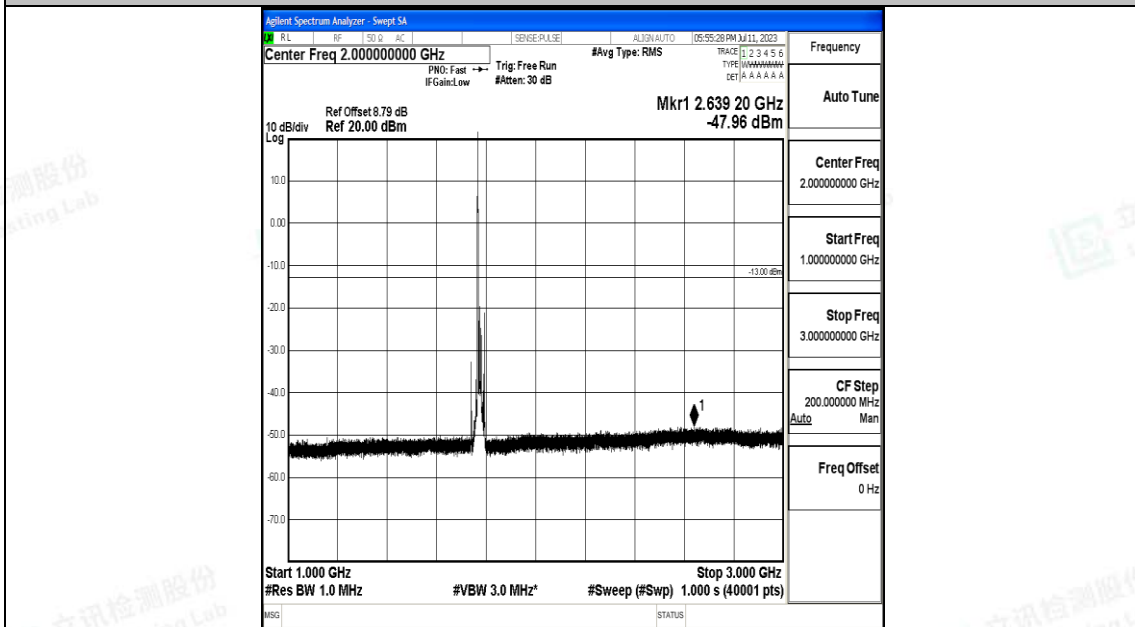

Band66_15MHz_QPSK_132597_1RB#0_30~1000_30~1000

Band66_15MHz_QPSK_132597_1RB#0_1000~3000_1000~3000