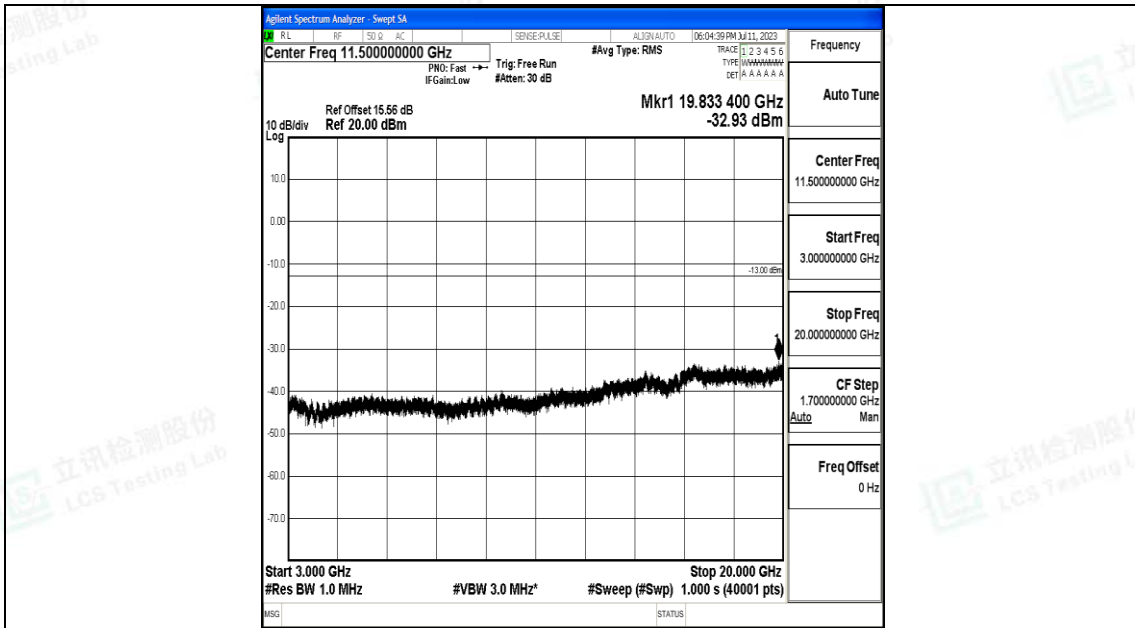

Band66_20MHz_QPSK_132322_1RB#0_0.15~30_0.15~30

Band66_20MHz_QPSK_132322_1RB#0_30~1000_30~1000

Band66_20MHz_QPSK_132322_1RB#0_1000~3000_1000~3000

Band66_20MHz_QPSK_132322_1RB#0_3000~20000_3000~20000

Band66_20MHz_16QAM_132322_1RB#0_0.009~0.15_0.009~0.15