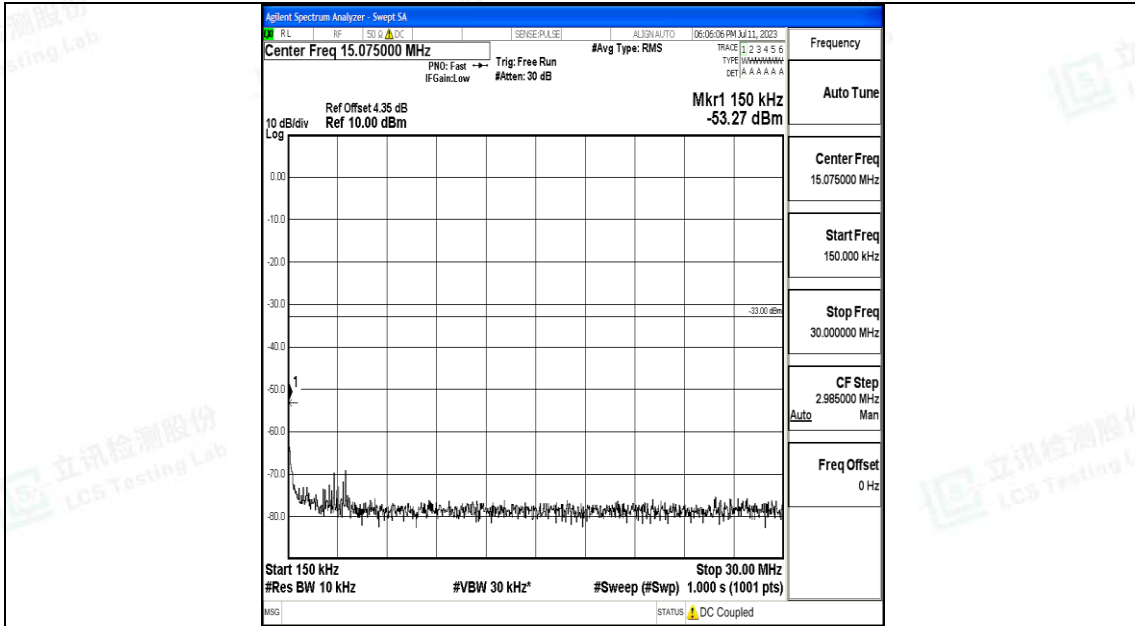

Band66_20MHz_QPSK_132572_1RB#0_0.15~30_0.15~30

Band66_20MHz_QPSK_132572_1RB#0_30~1000_30~1000

Band66_20MHz_QPSK_132572_1RB#0_1000~3000_1000~3000

Band66_20MHz_QPSK_132572_1RB#0_3000~20000_3000~20000

Band66_20MHz_16QAM_132572_1RB#0_0.009~0.15_0.009~0.15