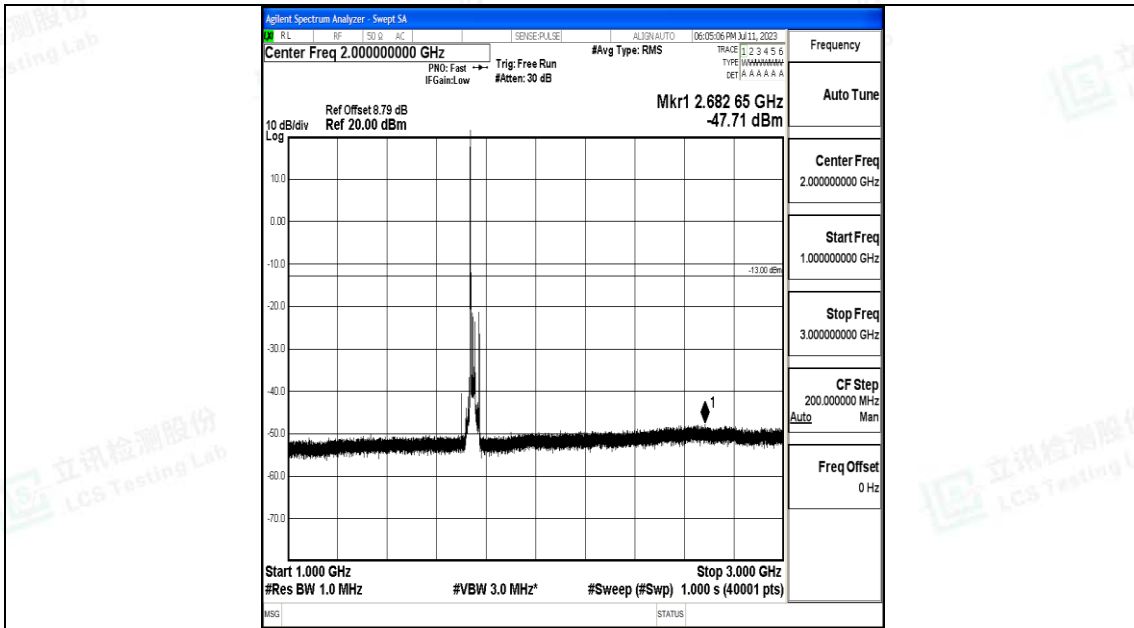

Band66_20MHz_16QAM_132322_1RB#0_30~1000_30~1000

Band66_20MHz_16QAM_132322_1RB#0_1000~3000_1000~3000