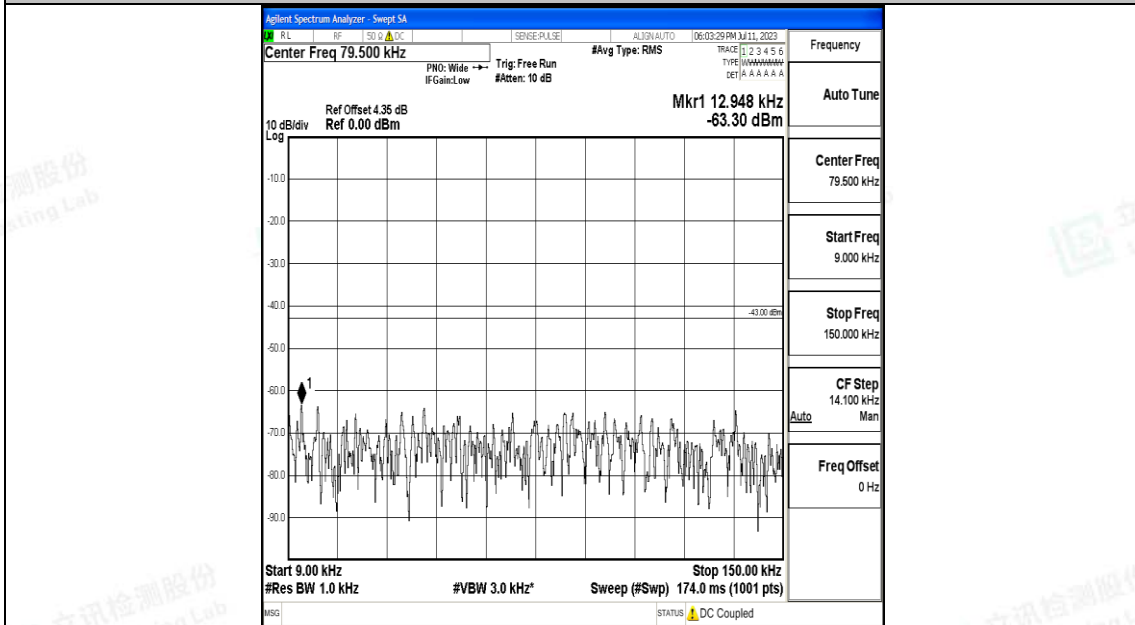

Band66_20MHz_QPSK_132072_1RB#0_0.15~30_0.15~30

Band66_20MHz_QPSK_132072_1RB#0_30~1000_30~1000

Band66_20MHz_QPSK_132072_1RB#0_1000~3000_1000~3000

Band66_20MHz_QPSK_132072_1RB#0_3000~20000_3000~20000

Band66_20MHz_16QAM_132072_1RB#0_0.009~0.15_0.009~0.15