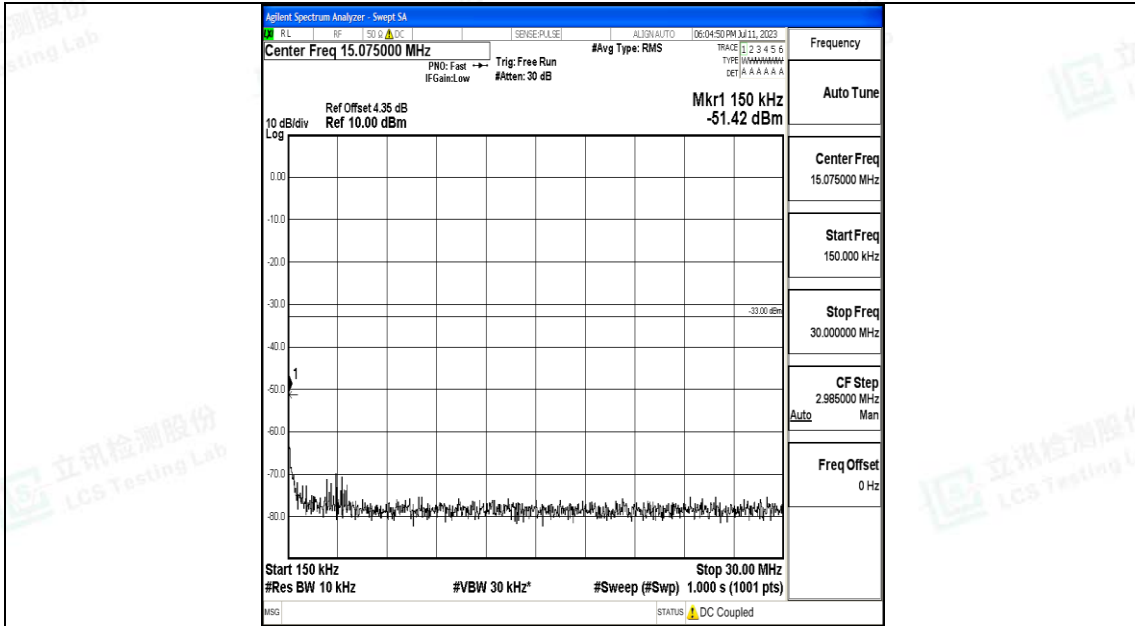

Band66_20MHz_QPSK_132322_1RB#0_0.15~30_0.15~30

Band66_20MHz_QPSK_132322_1RB#0_30~1000_30~1000

Band66_20MHz_QPSK_132322_1RB#0_1000~3000_1000~3000

Band66_20MHz_QPSK_132322_1RB#0_3000~20000_3000~20000

Band66_20MHz_16QAM_132322_1RB#0_0.009~0.15_0.009~0.15