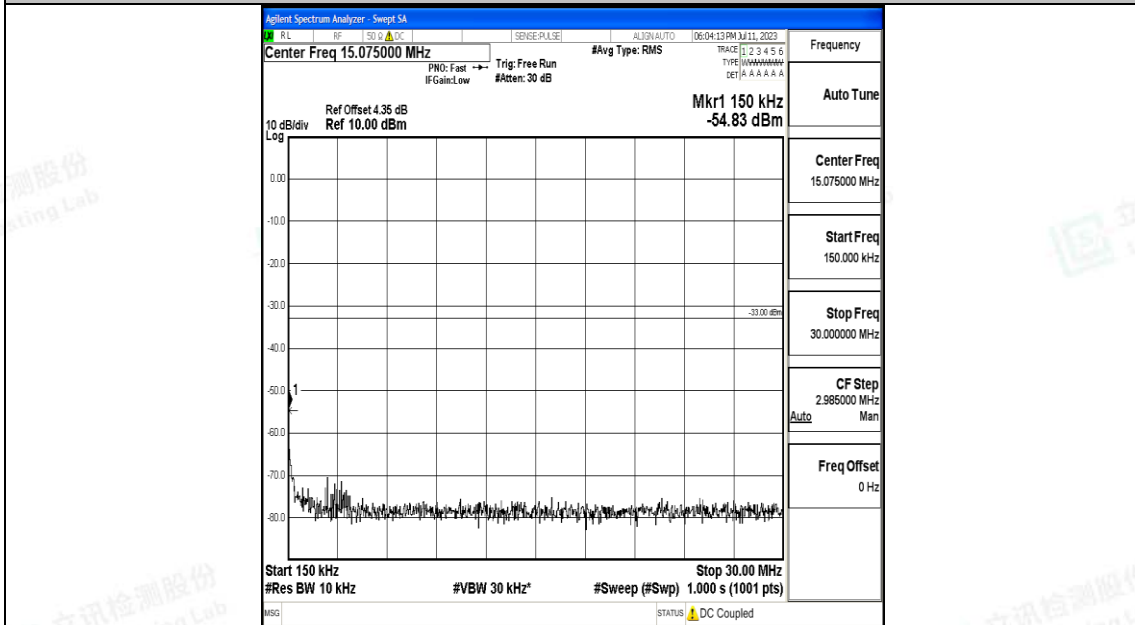

Band66_20MHz_16QAM_132072_1RB#0_0.15~30_0.15~30

Band66_20MHz_16QAM_132072_1RB#0_30~1000_30~1000

Band66_20MHz_16QAM_132072_1RB#0_1000~3000_1000~3000

Band66_20MHz_16QAM_132072_1RB#0_3000~20000_3000~20000

Band66_20MHz_QPSK_132322_1RB#0_0.009~0.15_0.009~0.15