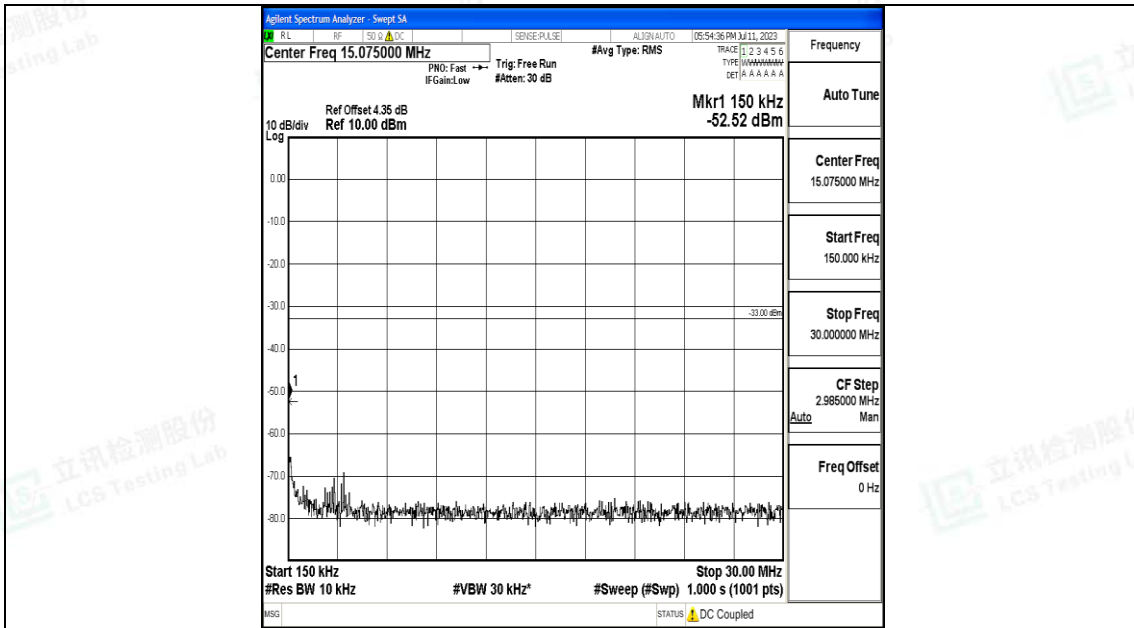

Band66_15MHz_QPSK_132322_1RB#0_0.009~0.15_0.009~0.15

Band66_15MHz_QPSK_132322_1RB#0_0.15~30_0.15~30

Band66_15MHz_QPSK_132322_1RB#0_3000~20000_3000~20000

Band66_15MHz_16QAM_132322_1RB#0_0.009~0.15_0.009~0.15