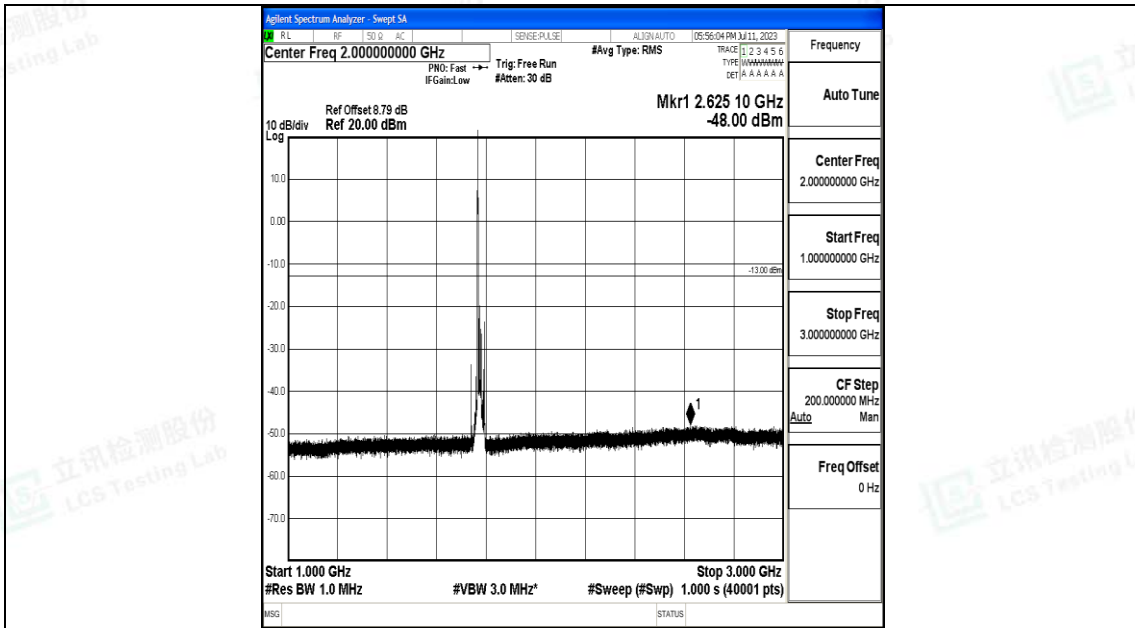

Band66_15MHz_16QAM_132597_1RB#0_30~1000_30~1000

Band66_15MHz_16QAM_132597_1RB#0_1000~3000_1000~3000