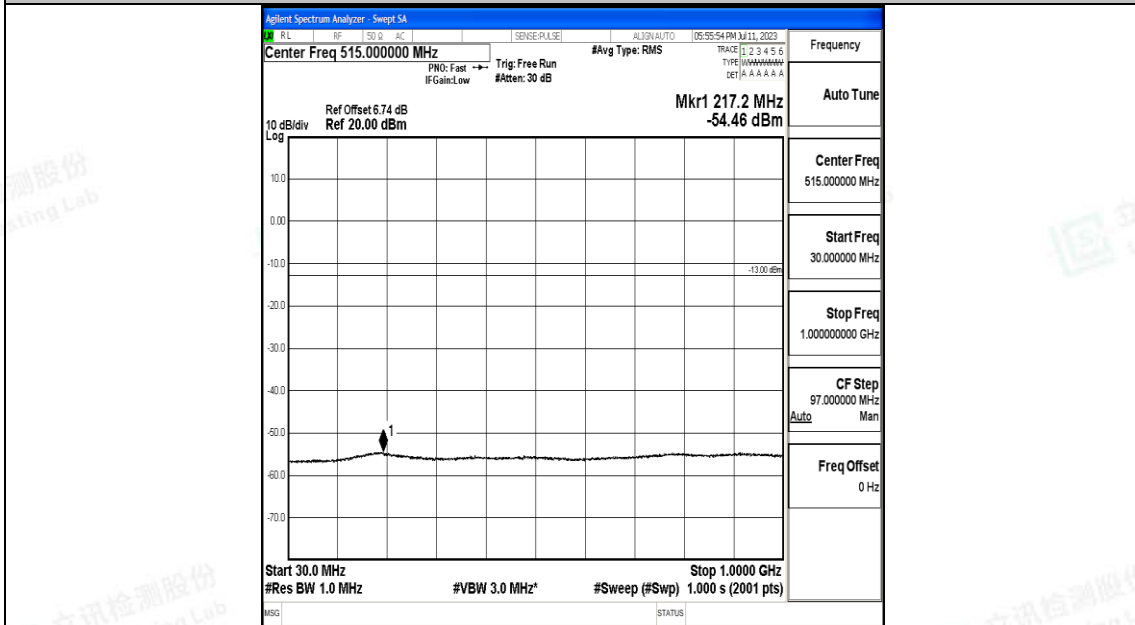

Band66_15MHz_16QAM_132597_1RB#0_0.15~30_0.15~30

Band66_15MHz_16QAM_132597_1RB#0_30~1000_30~1000