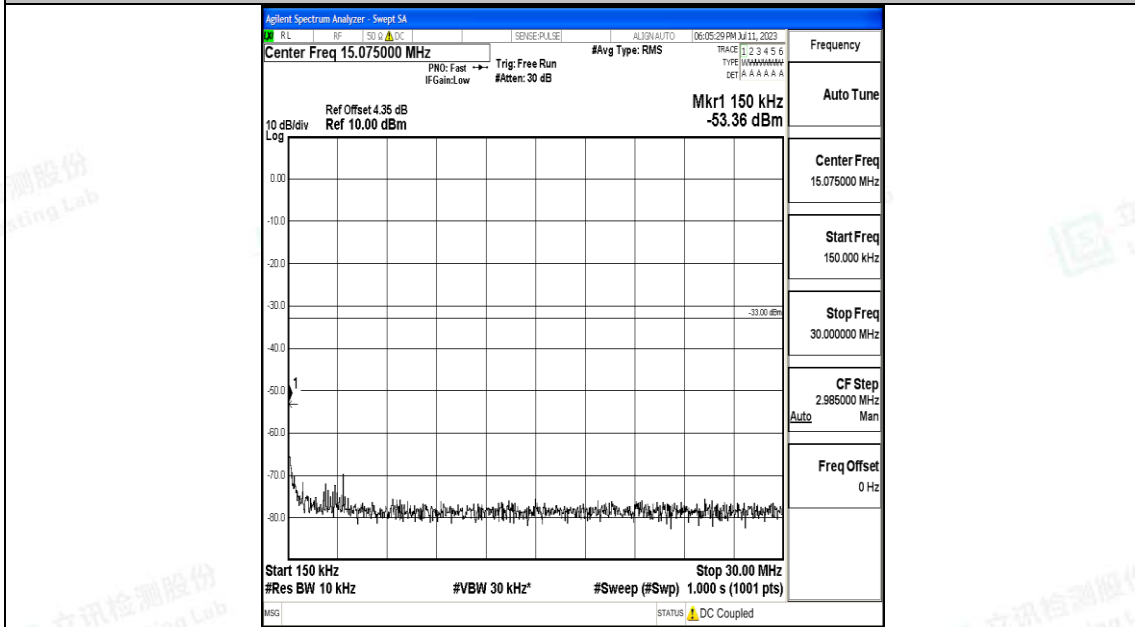

Band66_20MHz_16QAM_132322_1RB#0_0.15~30_0.15~30

Band66_20MHz_16QAM_132322_1RB#0_30~1000_30~1000

Band66_20MHz_16QAM_132322_1RB#0_1000~3000_1000~3000

Band66_20MHz_16QAM_132322_1RB#0_3000~20000_3000~20000

Band66_20MHz_QPSK_132572_1RB#0_0.009~0.15_0.009~0.15