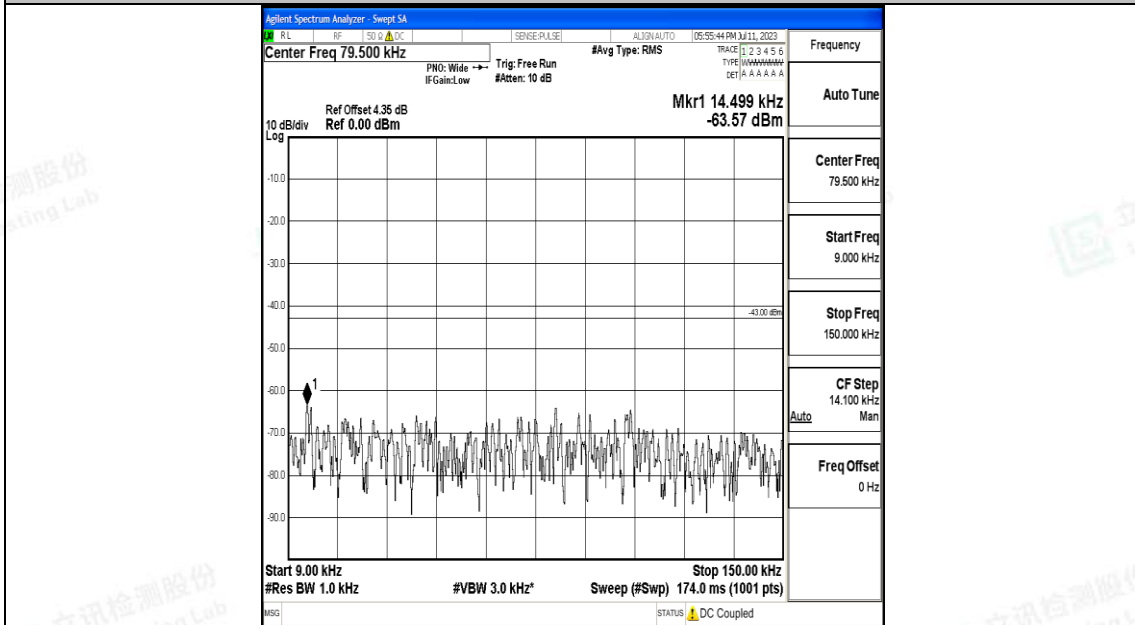

Band66_15MHz_QPSK_132597_1RB#0_0.15~30_0.15~30

Band66_15MHz_QPSK_132597_1RB#0_30~1000_30~1000

Band66_15MHz_QPSK_132597_1RB#0_1000~3000_1000~3000

Band66_15MHz_QPSK_132597_1RB#0_3000~20000_3000~20000

Band66_15MHz_16QAM_132597_1RB#0_0.009~0.15_0.009~0.15