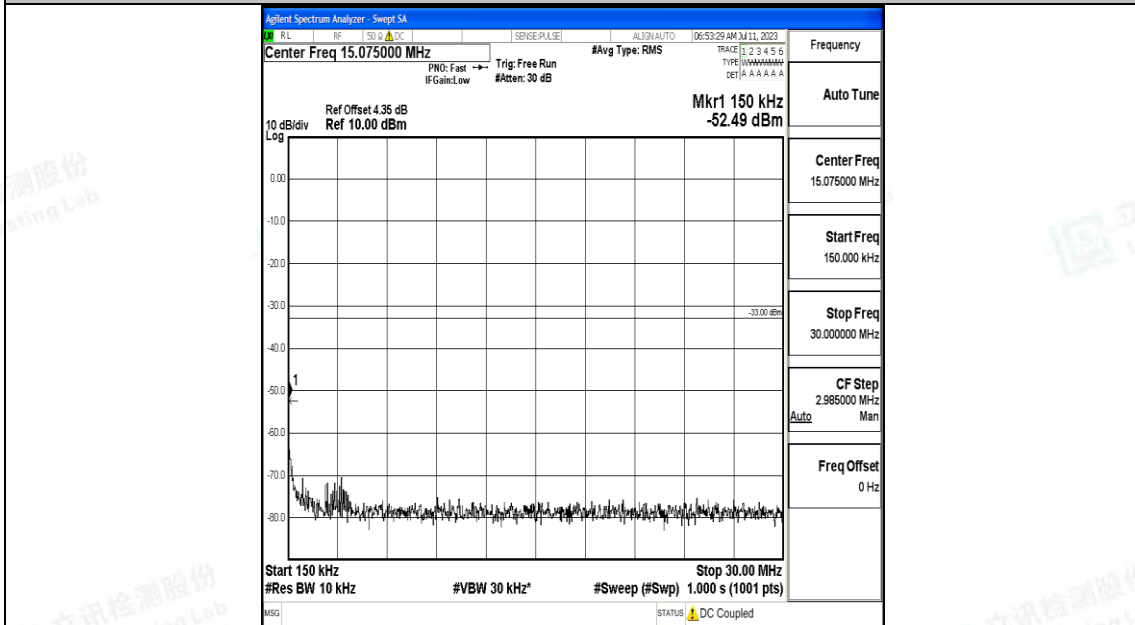

Band66_5MHz_16QAM_132322_1RB#0_0.15~30_0.15~30

Band66_5MHz_16QAM_132322_1RB#0_30~1000_30~1000

Band66_5MHz_16QAM_132322_1RB#0_1000~3000_1000~3000

Band66_5MHz_16QAM_132322_1RB#0_3000~20000_3000~20000

Band66_5MHz_QPSK_132647_1RB#0_0.009~0.15_0.009~0.15