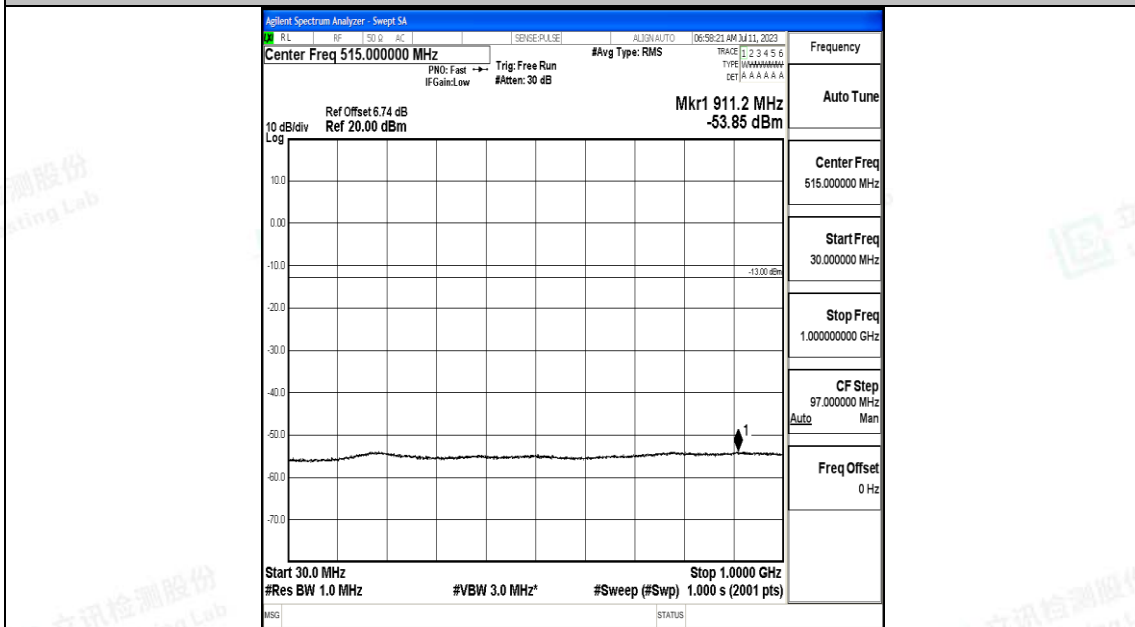

Band66_10MHz_16QAM_132022_1RB#0_0.15~30_0.15~30

Band66_10MHz_16QAM_132022_1RB#0_30~1000_30~1000