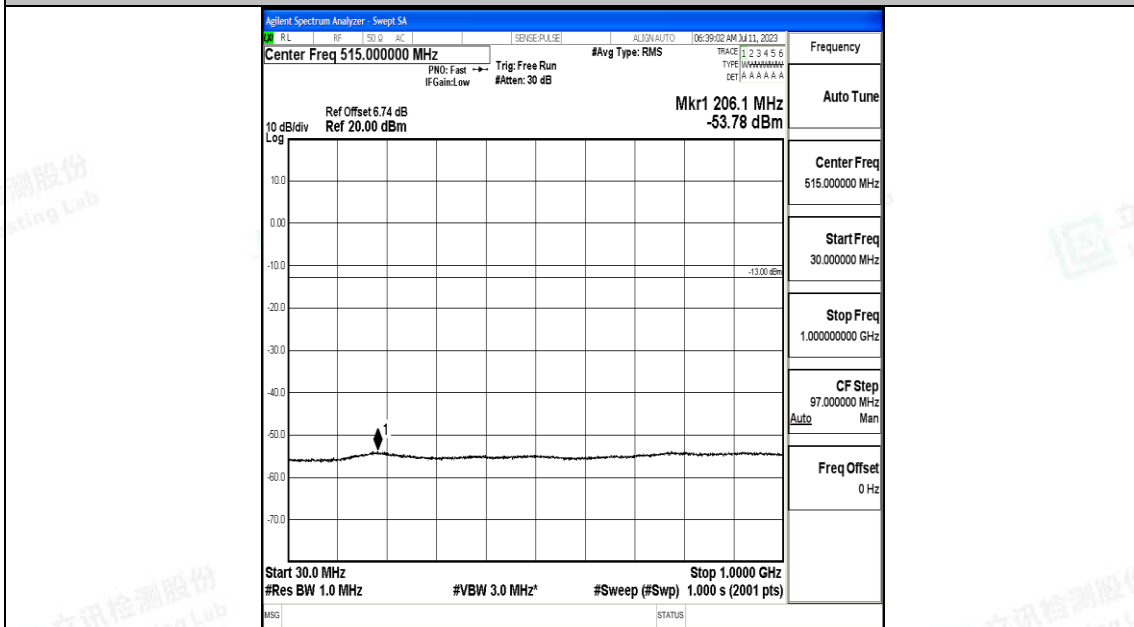

Band66_1.4MHz_16QAM_132322_1RB#0_0.15~30_0.15~30

Band66_1.4MHz_16QAM_132322_1RB#0_30~1000_30~1000