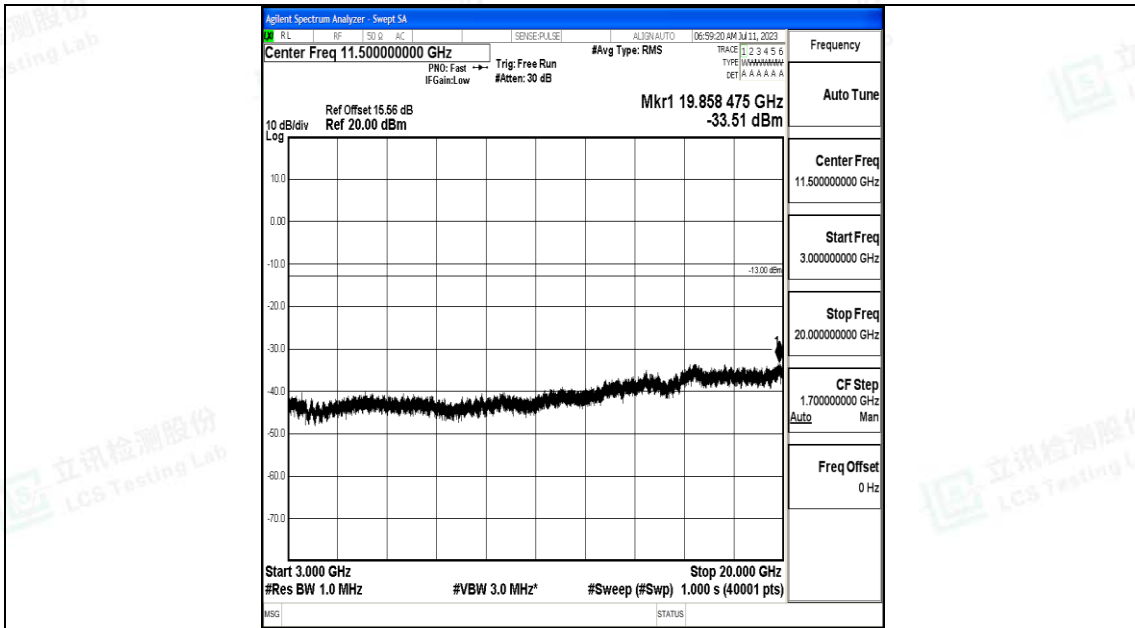

Band66_10MHz_QPSK_132322_1RB#0_0.15~30_0.15~30

Band66_10MHz_QPSK_132322_1RB#0_30~1000_30~1000

Band66_10MHz_QPSK_132322_1RB#0_1000~3000_1000~3000

Band66_10MHz_QPSK_132322_1RB#0_3000~20000_3000~20000

Band66_10MHz_16QAM_132322_1RB#0_0.009~0.15_0.009~0.15