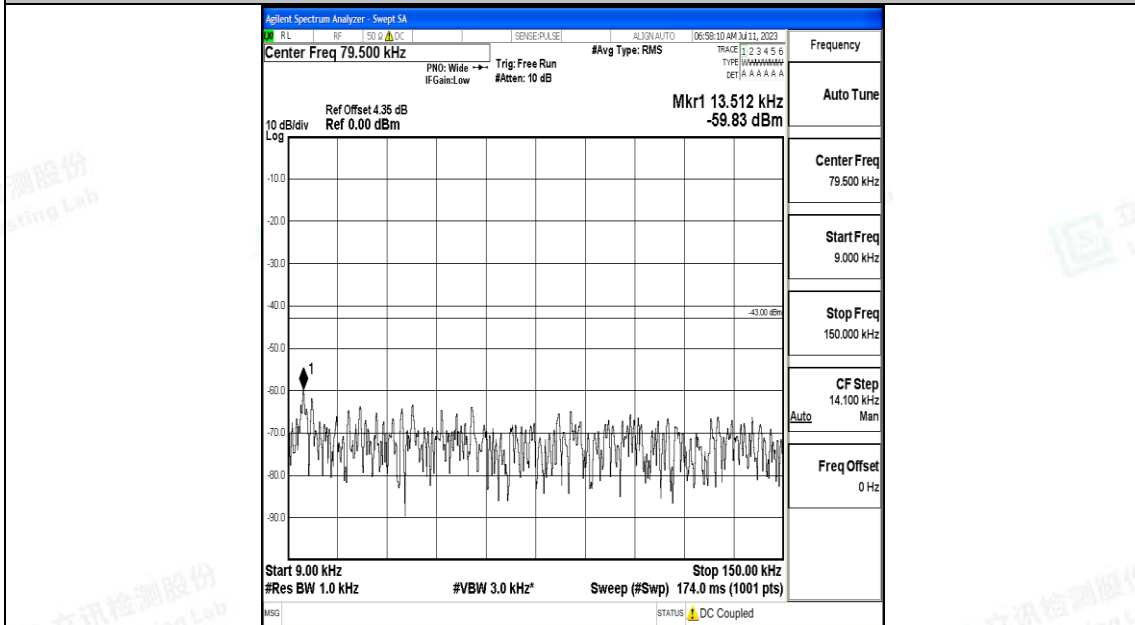

Band66_10MHz_QPSK_132022_1RB#0_0.15~30_0.15~30

Band66_10MHz_QPSK_132022_1RB#0_30~1000_30~1000

Band66_10MHz_QPSK_132022_1RB#0_1000~3000_1000~3000

Band66_10MHz_QPSK_132022_1RB#0_3000~20000_3000~20000

Band66_10MHz_16QAM_132022_1RB#0_0.009~0.15_0.009~0.15