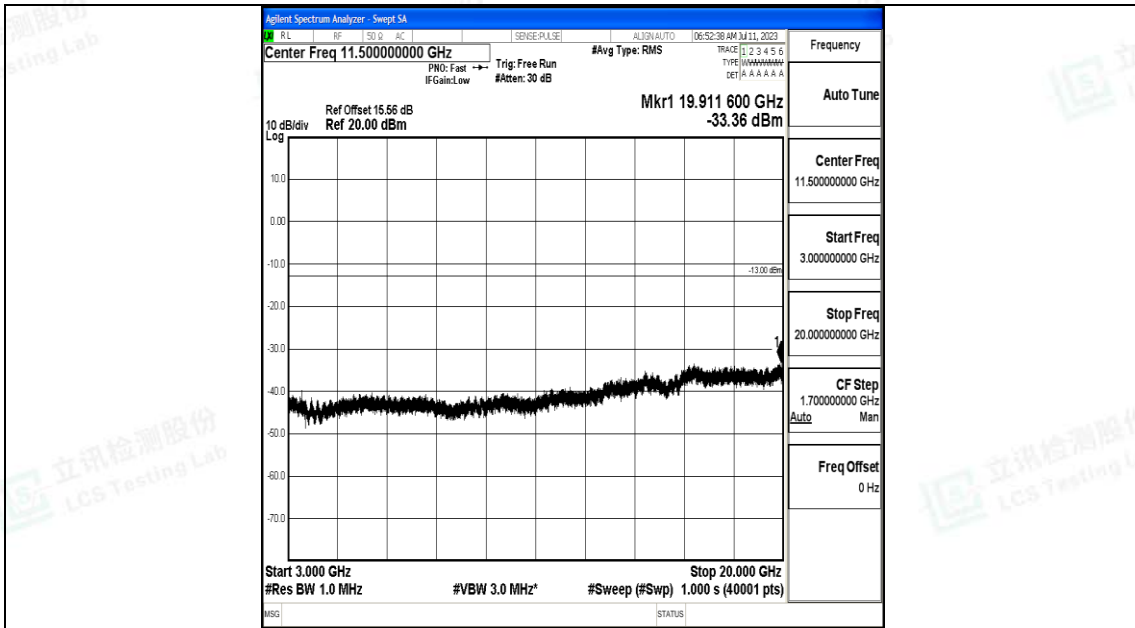

Band66_5MHz_16QAM_131997_1RB#0_3000~20000_3000~20000

Band66_5MHz_QPSK_132322_1RB#0_0.009~0.15_0.009~0.15

Band66_5MHz_QPSK_132322_1RB#0_0.15~30_0.15~30

Band66_5MHz_QPSK_132322_1RB#0_30~1000_30~1000

Band66_5MHz_QPSK_132322_1RB#0_1000~3000_1000~3000