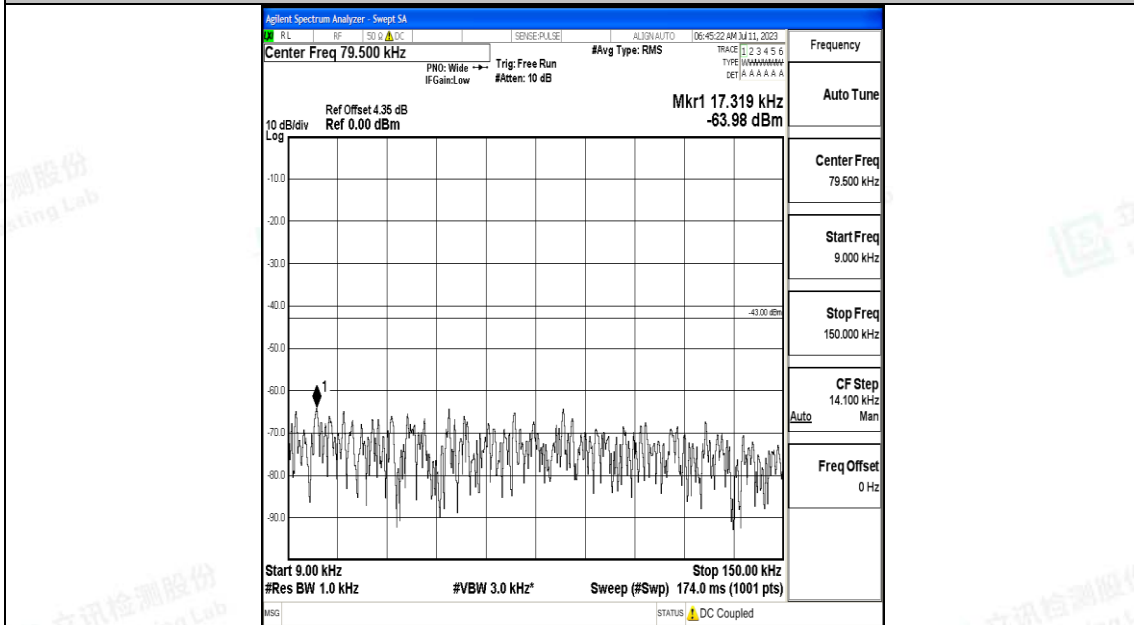

Band66_3MHz_QPSK_132322_1RB#0_3000~20000_3000~20000

Band66_3MHz_16QAM_132322_1RB#0_0.009~0.15_0.009~0.15