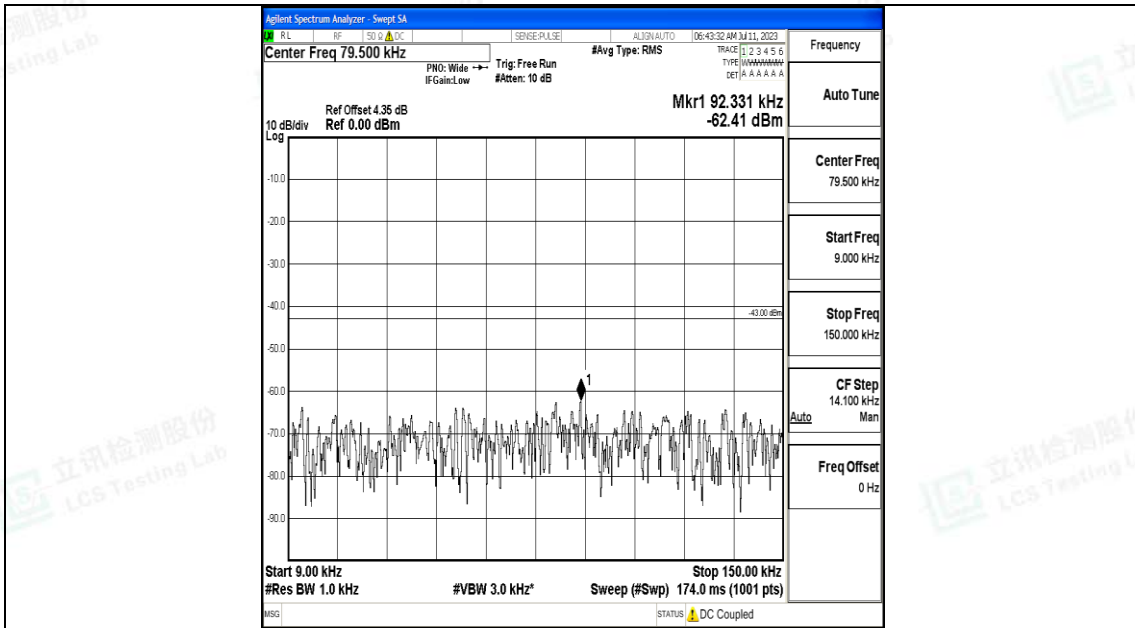

Band66_1.4MHz_16QAM_132665_1RB#0_3000~20000_3000~20000

Band66_3MHz_QPSK_131987_1RB#0_0.009~0.15_0.009~0.15