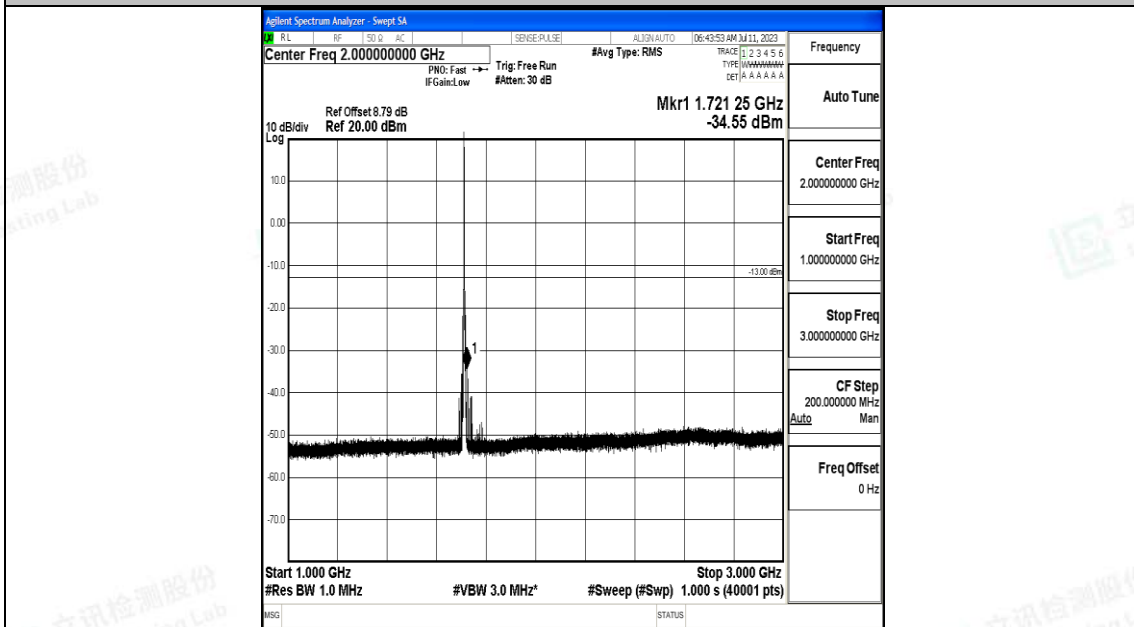

Band66_1.4MHz_16QAM_132665_1RB#0_3000~20000_3000~20000

Band66_3MHz_QPSK_131987_1RB#0_0.009~0.15_0.009~0.15

Band66_3MHz_QPSK_131987_1RB#0_0.15~30_0.15~30

Band66_3MHz_QPSK_131987_1RB#0_30~1000_30~1000

Band66_3MHz_QPSK_131987_1RB#0_1000~3000_1000~3000