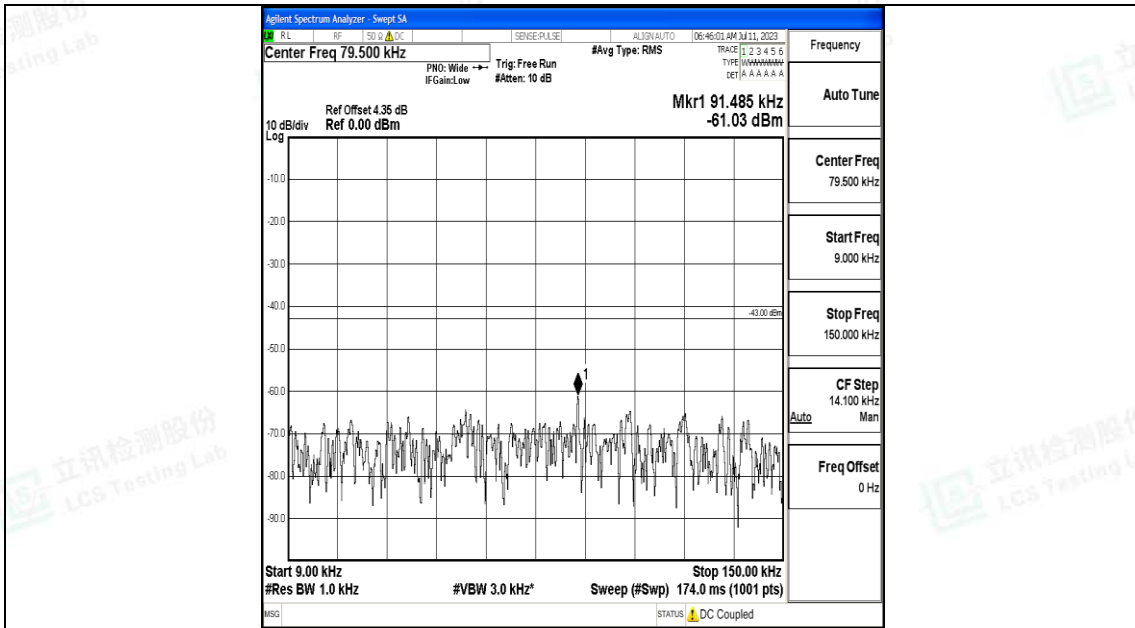

Band66_3MHz_16QAM_132322_1RB#0_3000~20000_3000~20000

Band66_3MHz_QPSK_132657_1RB#0_0.009~0.15_0.009~0.15