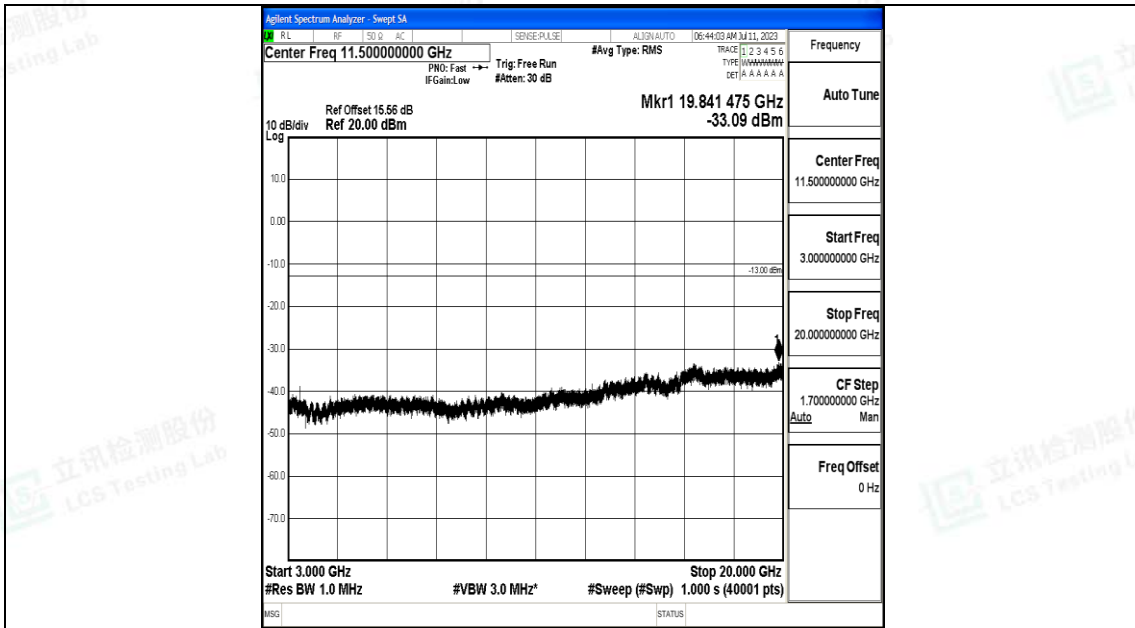

Band66_1.4MHz_16QAM_132665_1RB#0_3000~20000_3000~20000

Band66_3MHz_QPSK_131987_1RB#0_0.009~0.15_0.009~0.15

Band66_3MHz_QPSK_131987_1RB#0_0.15~30_0.15~30

Band66_3MHz_QPSK_131987_1RB#0_30~1000_30~1000

Band66_3MHz_QPSK_131987_1RB#0_1000~3000_1000~3000