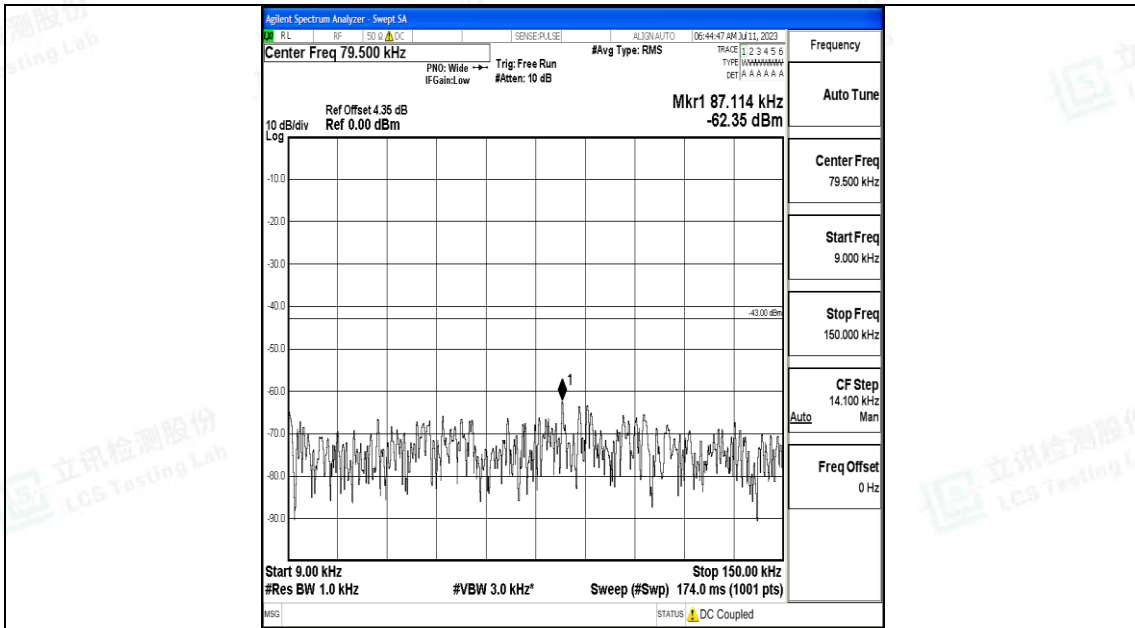

Band66_3MHz_16QAM_131987_1RB#0_3000~20000_3000~20000

Band66_3MHz_QPSK_132322_1RB#0_0.009~0.15_0.009~0.15