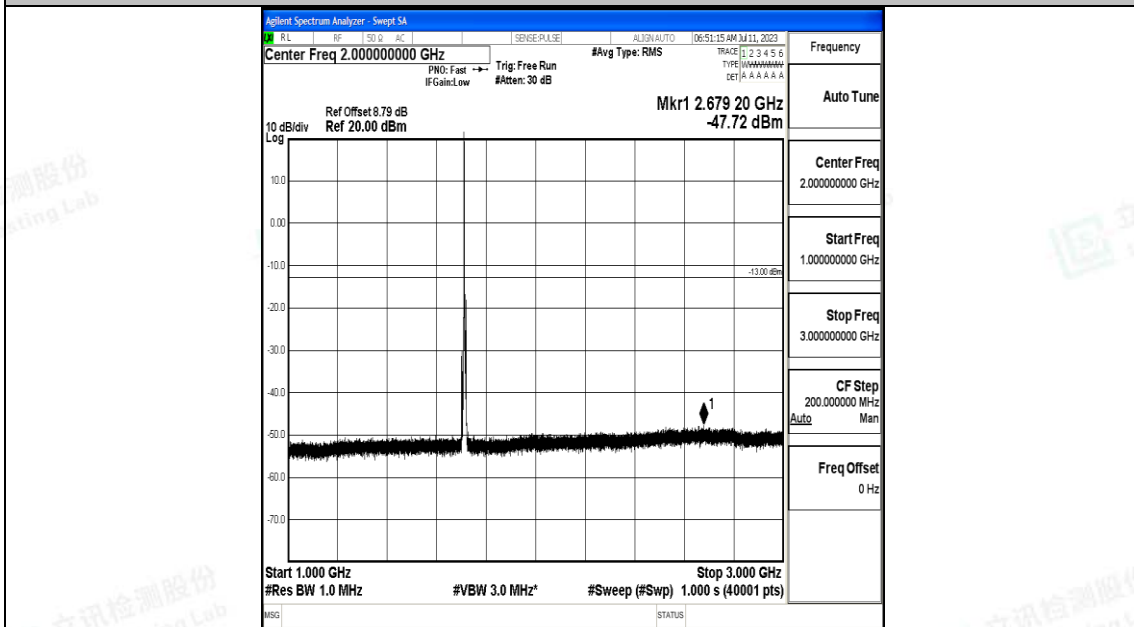

Band66_3MHz_16QAM_132657_1RB#0_3000~20000_3000~20000

Band66_5MHz_QPSK_131997_1RB#0_0.009~0.15_0.009~0.15

Band66_5MHz_QPSK_131997_1RB#0_0.15~30_0.15~30

Band66_5MHz_QPSK_131997_1RB#0_30~1000_30~1000

Band66_5MHz_QPSK_131997_1RB#0_1000~3000_1000~3000