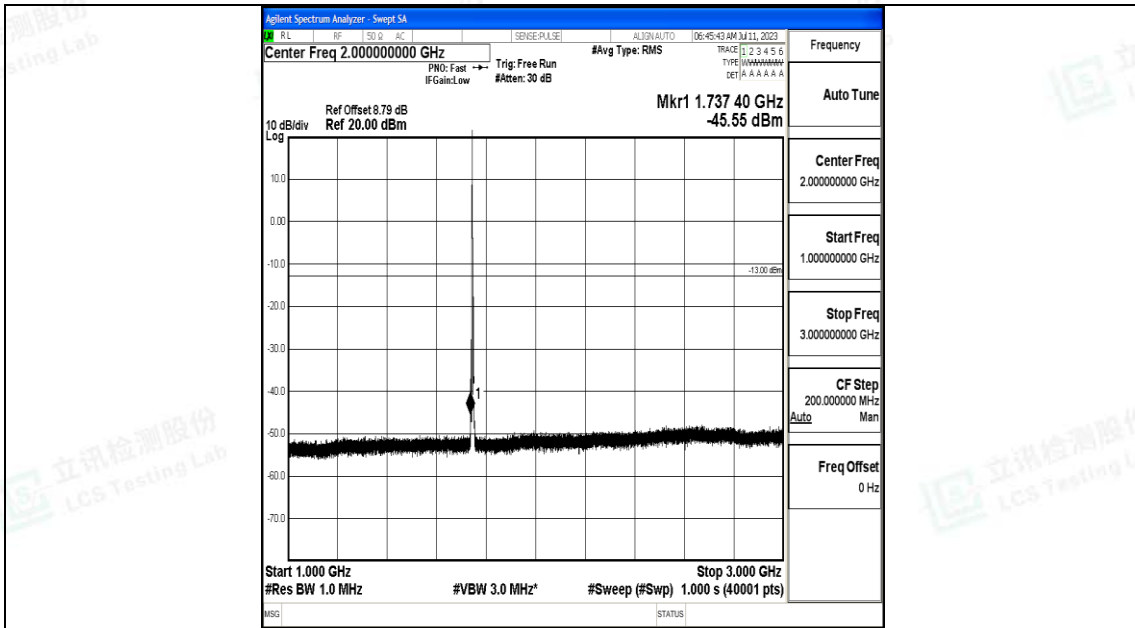

Band66_3MHz_QPSK_132322_1RB#0_3000~20000_3000~20000

Band66_3MHz_16QAM_132322_1RB#0_0.009~0.15_0.009~0.15

Band66_3MHz_16QAM_132322_1RB#0_0.15~30_0.15~30

Band66_3MHz_16QAM_132322_1RB#0_30~1000_30~1000

Band66_3MHz_16QAM_132322_1RB#0_1000~3000_1000~3000