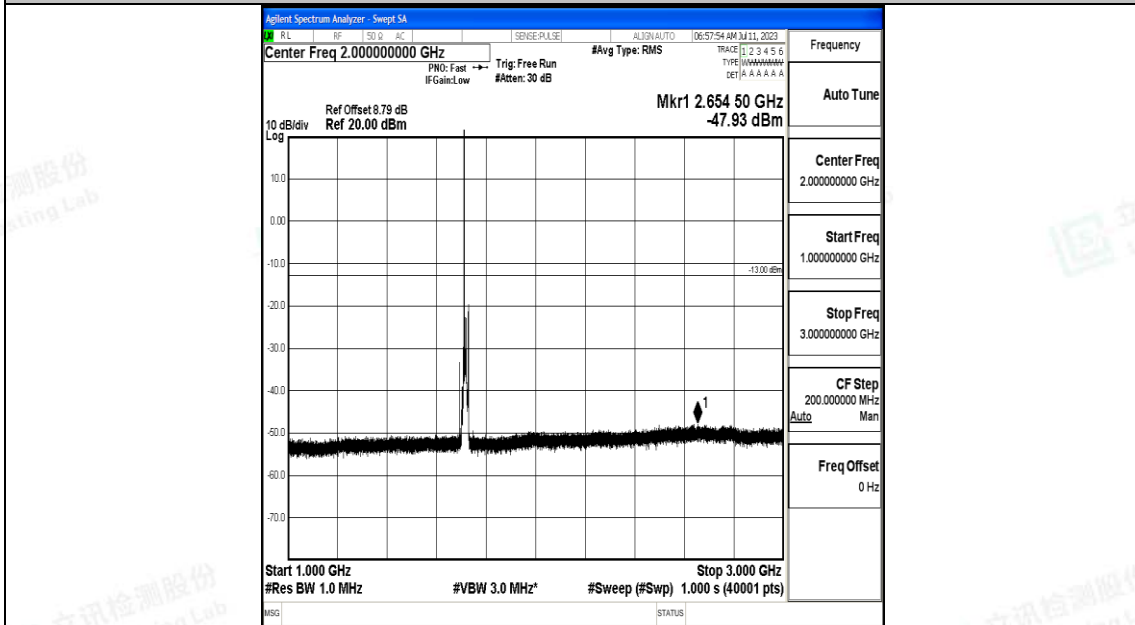

Band66_10MHz_QPSK_132022_1RB#0_30~1000_30~1000

Band66_10MHz_QPSK_132022_1RB#0_1000~3000_1000~3000