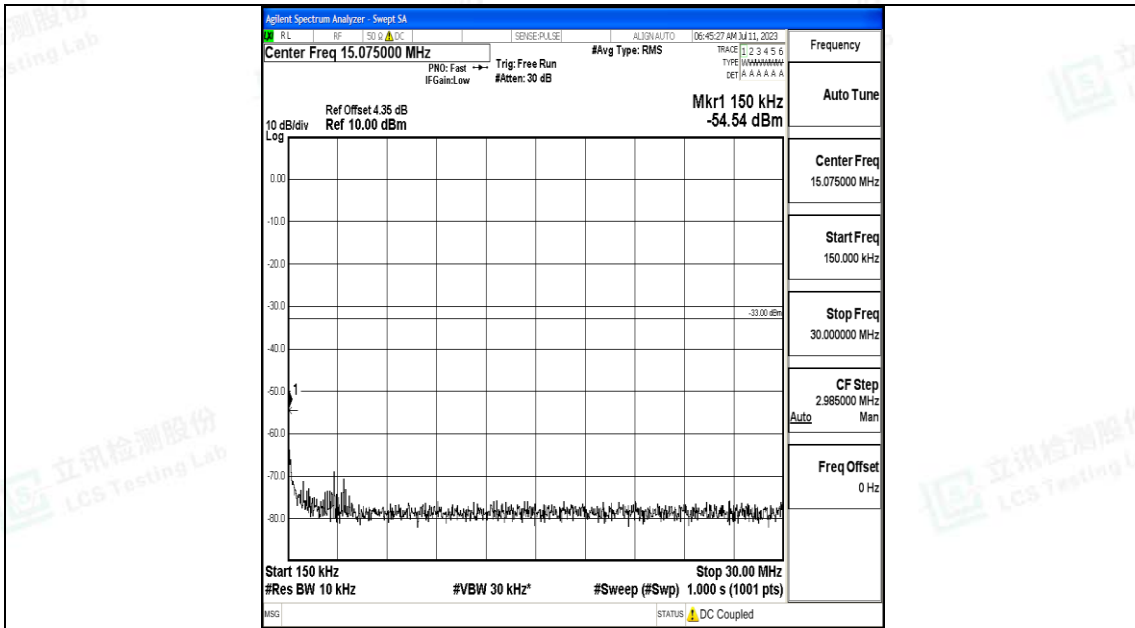

Band66_3MHz_16QAM_132322_1RB#0_0.009~0.15_0.009~0.15

Band66_3MHz_16QAM_132322_1RB#0_0.15~30_0.15~30