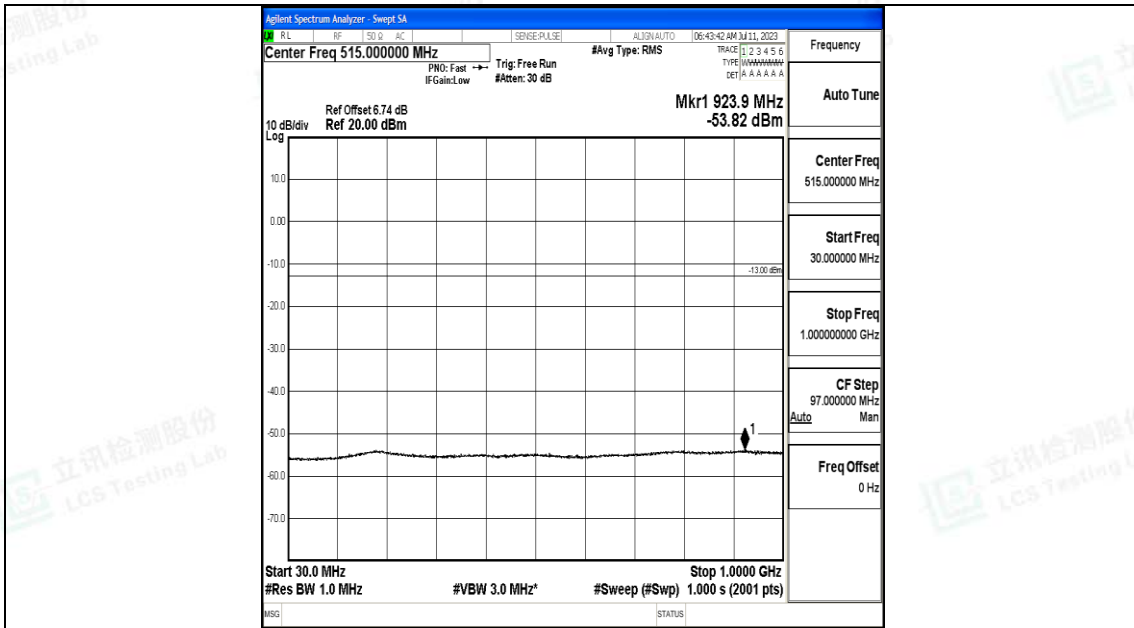

Band66_1.4MHz_16QAM_132665_1RB#0_3000~20000_3000~20000

Band66_3MHz_QPSK_131987_1RB#0_0.009~0.15_0.009~0.15

Band66_3MHz_QPSK_131987_1RB#0_0.15~30_0.15~30

Band66_3MHz_QPSK_131987_1RB#0_30~1000_30~1000

Band66_3MHz_QPSK_131987_1RB#0_1000~3000_1000~3000