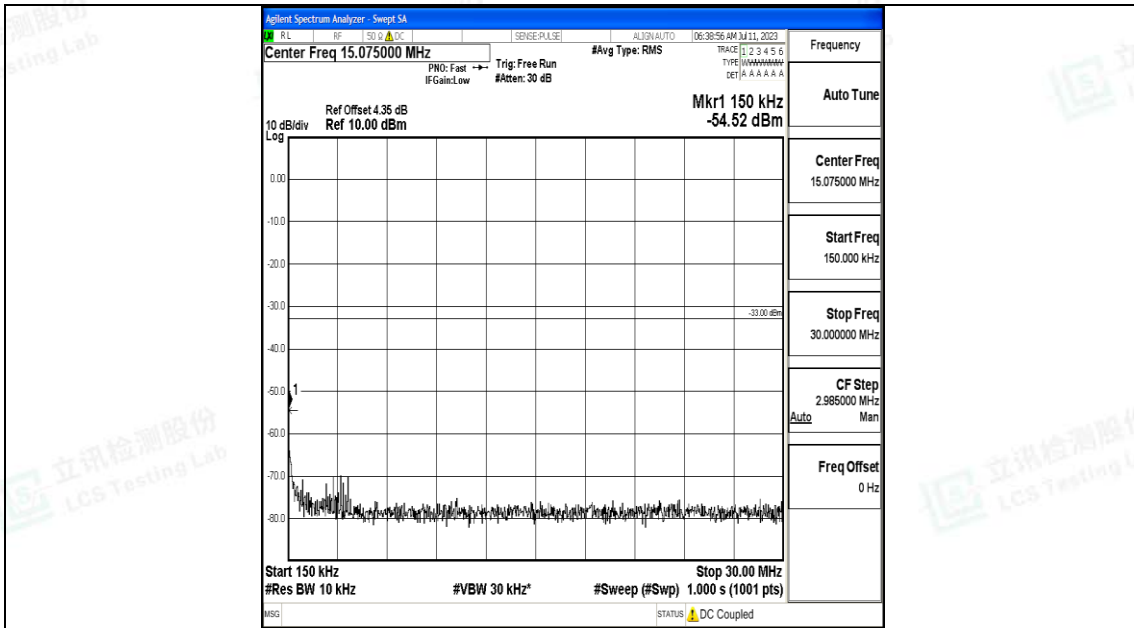

Band66_1.4MHz_QPSK_132322_1RB#0_30~1000_30~1000

Band66_1.4MHz_QPSK_132322_1RB#0_1000~3000_1000~3000

Band66_1.4MHz_QPSK_132322_1RB#0_3000~20000_3000~20000

Band66_1.4MHz_16QAM_132322_1RB#0_0.009~0.15_0.009~0.15