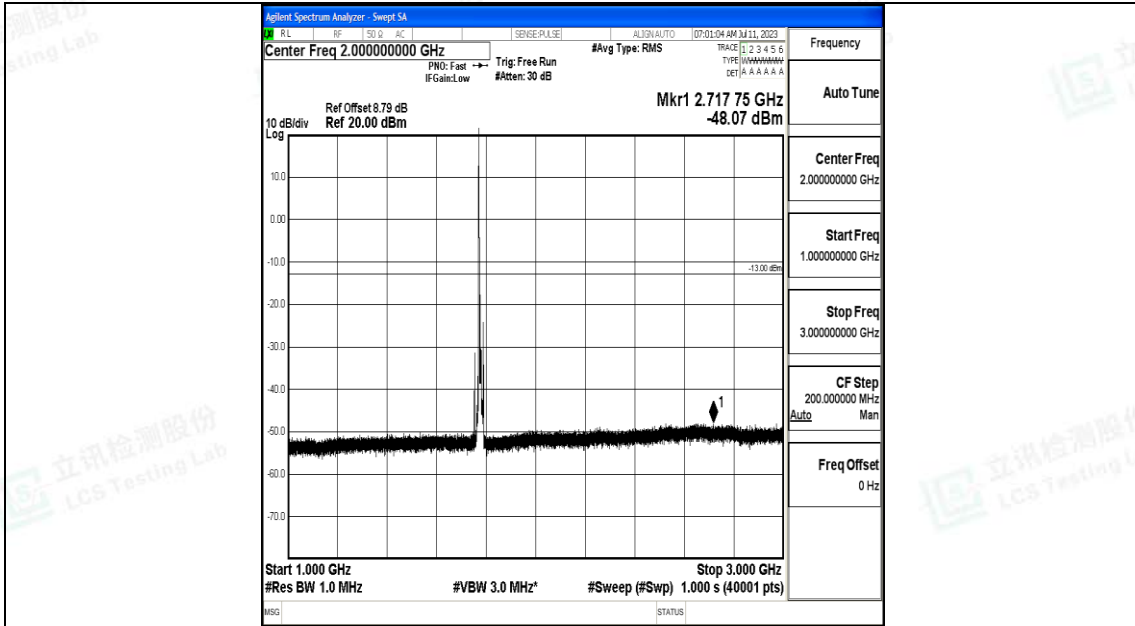

Band66_10MHz_16QAM_132622_1RB#0_30~1000_30~1000

Band66_10MHz_16QAM_132622_1RB#0_1000~3000_1000~3000