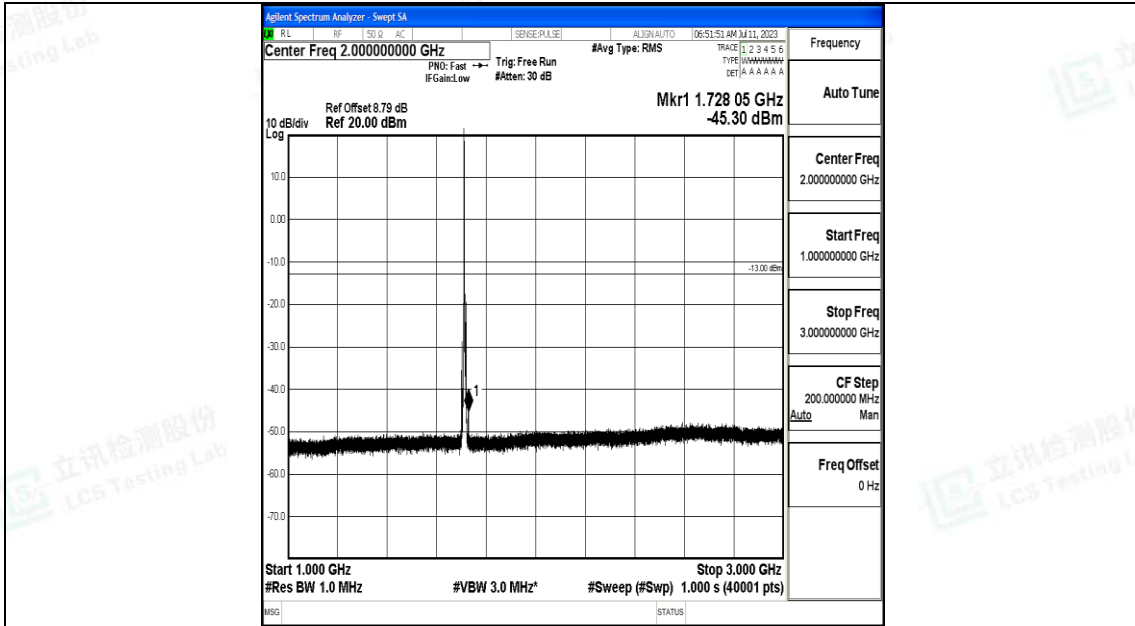

Band66_5MHz_QPSK_131997_1RB#0_3000~20000_3000~20000

Band66_5MHz_16QAM_131997_1RB#0_0.009~0.15_0.009~0.15

Band66_5MHz_16QAM_131997_1RB#0_0.15~30_0.15~30

Band66_5MHz_16QAM_131997_1RB#0_30~1000_30~1000

Band66_5MHz_16QAM_131997_1RB#0_1000~3000_1000~3000