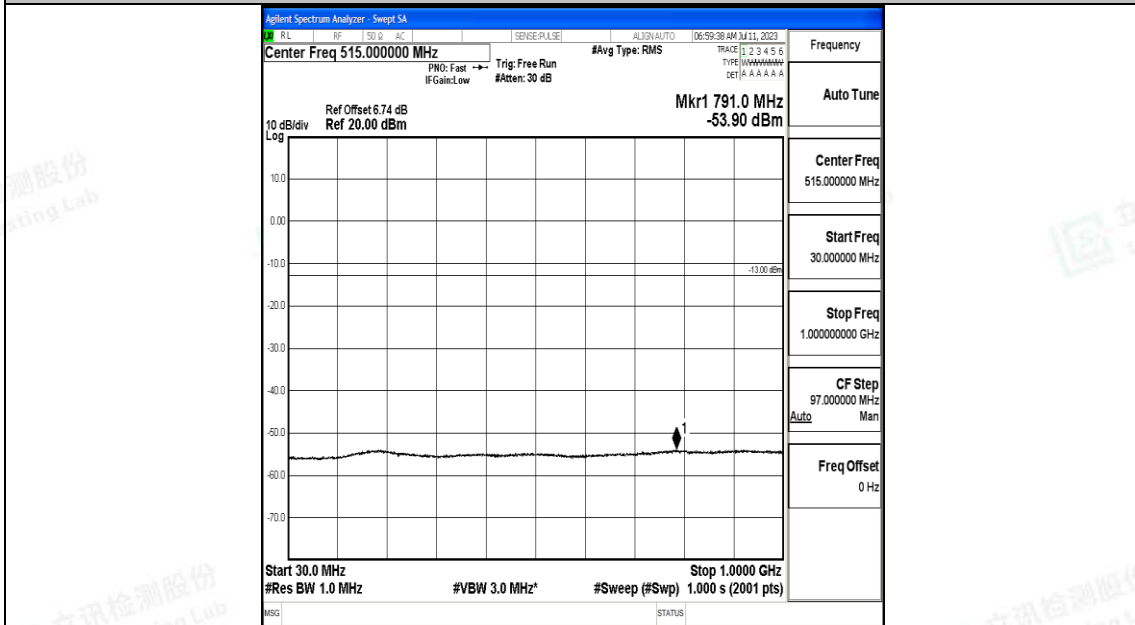

Band66_10MHz_16QAM_132322_1RB#0_0.15~30_0.15~30

Band66_10MHz_16QAM_132322_1RB#0_30~1000_30~1000