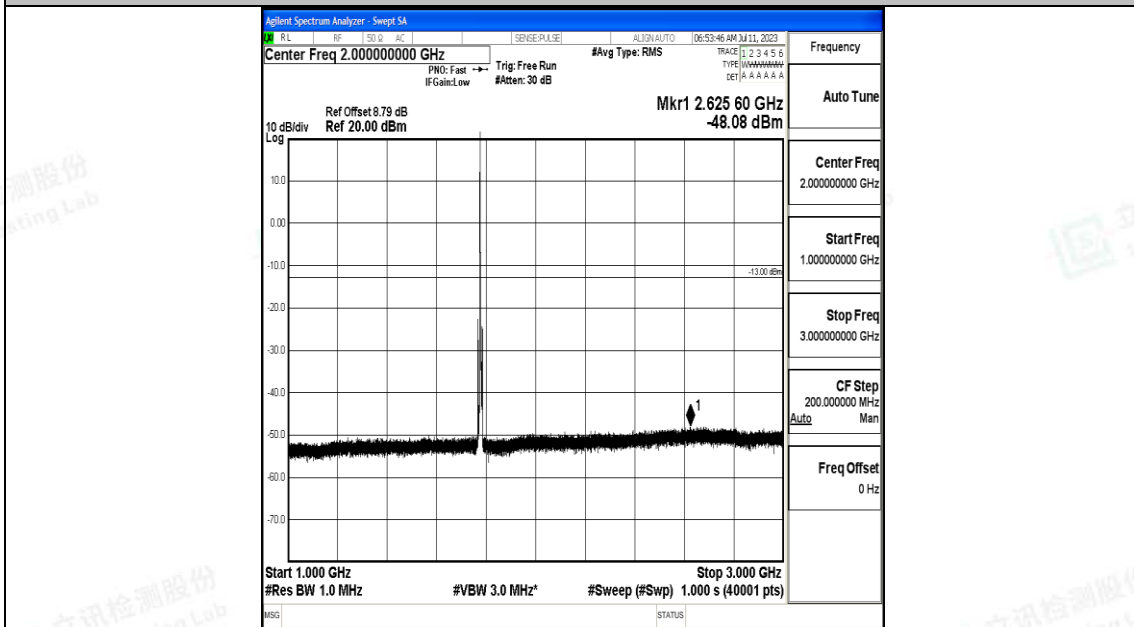

Band66_5MHz_QPSK_132647_1RB#0_30~1000_30~1000

Band66_5MHz_QPSK_132647_1RB#0_1000~3000_1000~3000