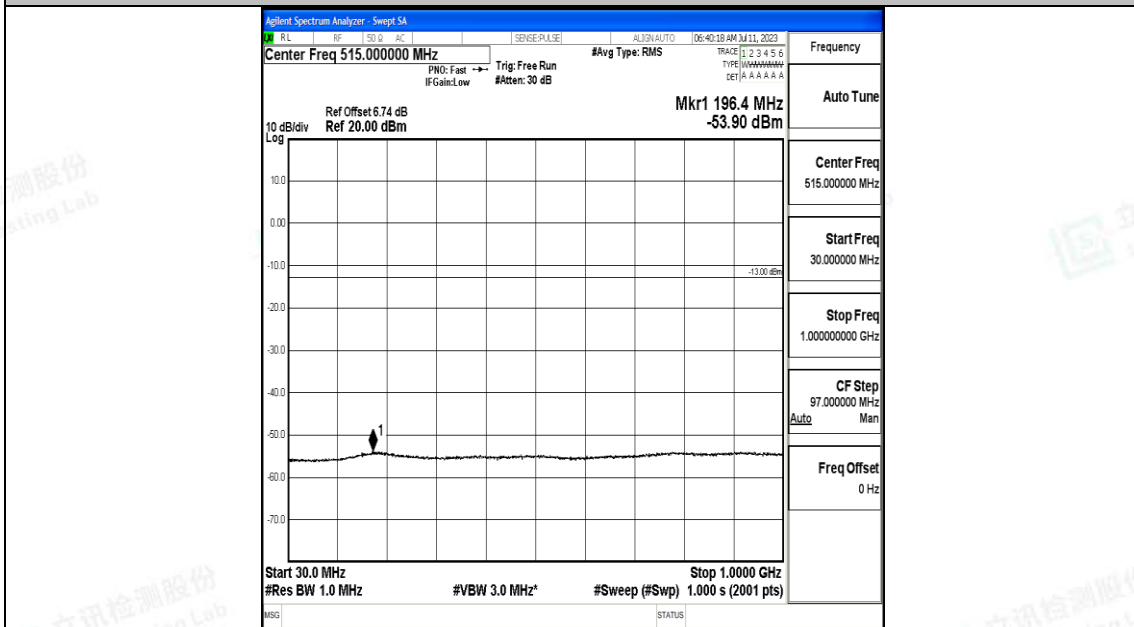

Band66_1.4MHz_16QAM_132665_1RB#0_0.15~30_0.15~30

Band66_1.4MHz_16QAM_132665_1RB#0_30~1000_30~1000