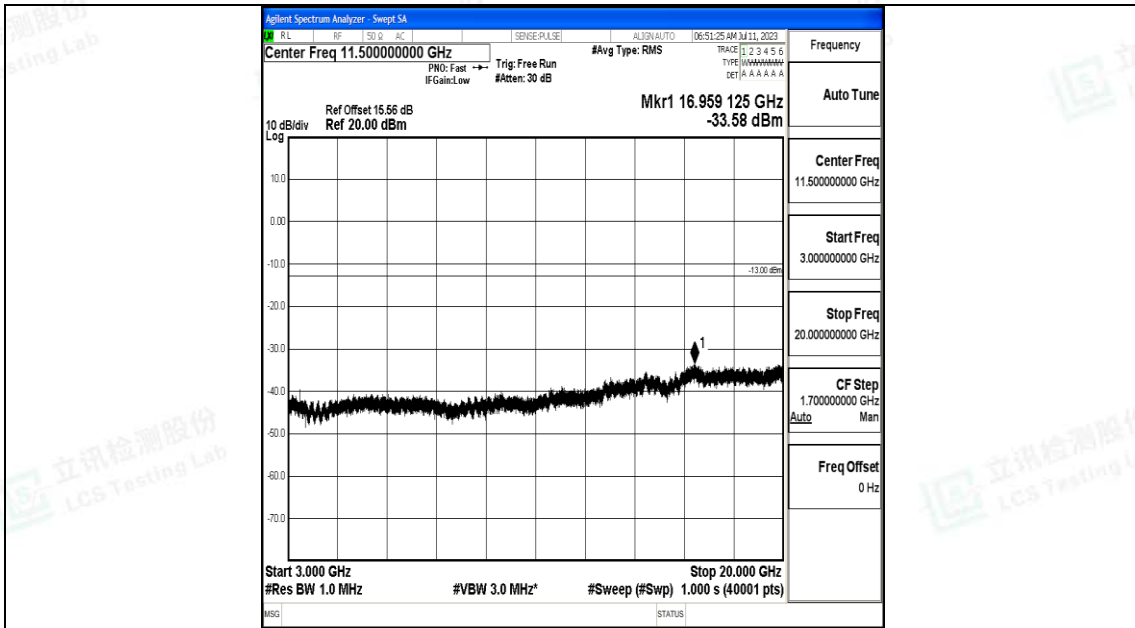

Band66_3MHz_16QAM_132657_1RB#0_3000~20000_3000~20000

Band66_5MHz_QPSK_131997_1RB#0_0.009~0.15_0.009~0.15

Band66_5MHz_QPSK_131997_1RB#0_0.15~30_0.15~30

Band66_5MHz_QPSK_131997_1RB#0_30~1000_30~1000

Band66_5MHz_QPSK_131997_1RB#0_1000~3000_1000~3000