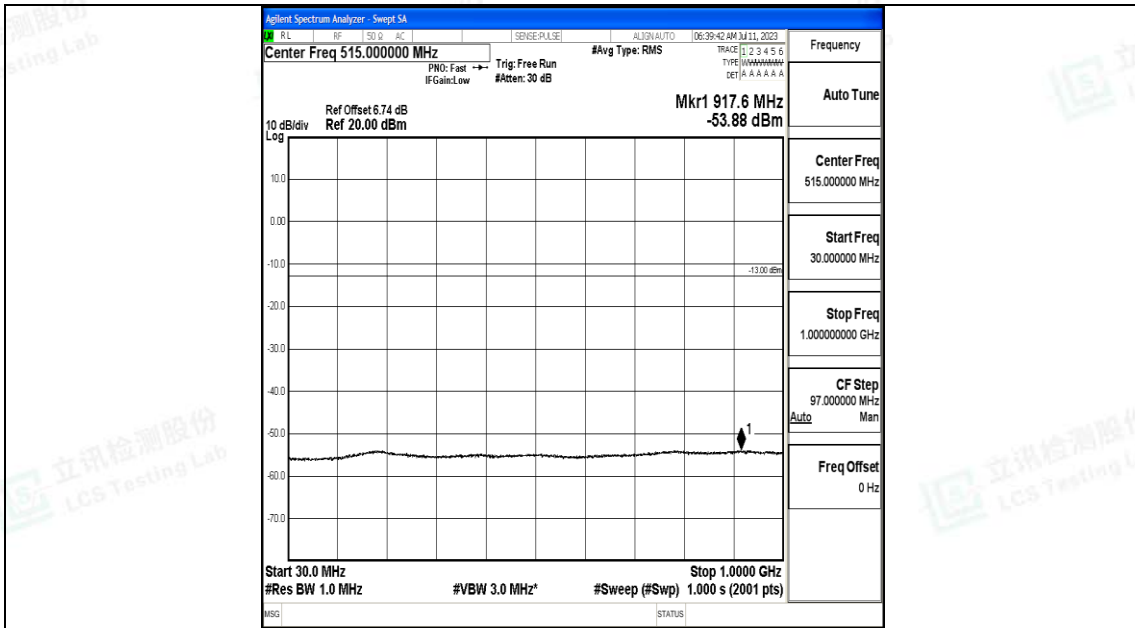

Band66_1.4MHz_QPSK_132665_1RB#0_0.009~0.15_0.009~0.15

Band66_1.4MHz_QPSK_132665_1RB#0_0.15~30_0.15~30

Band66_1.4MHz_QPSK_132665_1RB#0_30~1000_30~1000

Band66_1.4MHz_QPSK_132665_1RB#0_1000~3000_1000~3000

Band66_1.4MHz_QPSK_132665_1RB#0_3000~20000_3000~20000