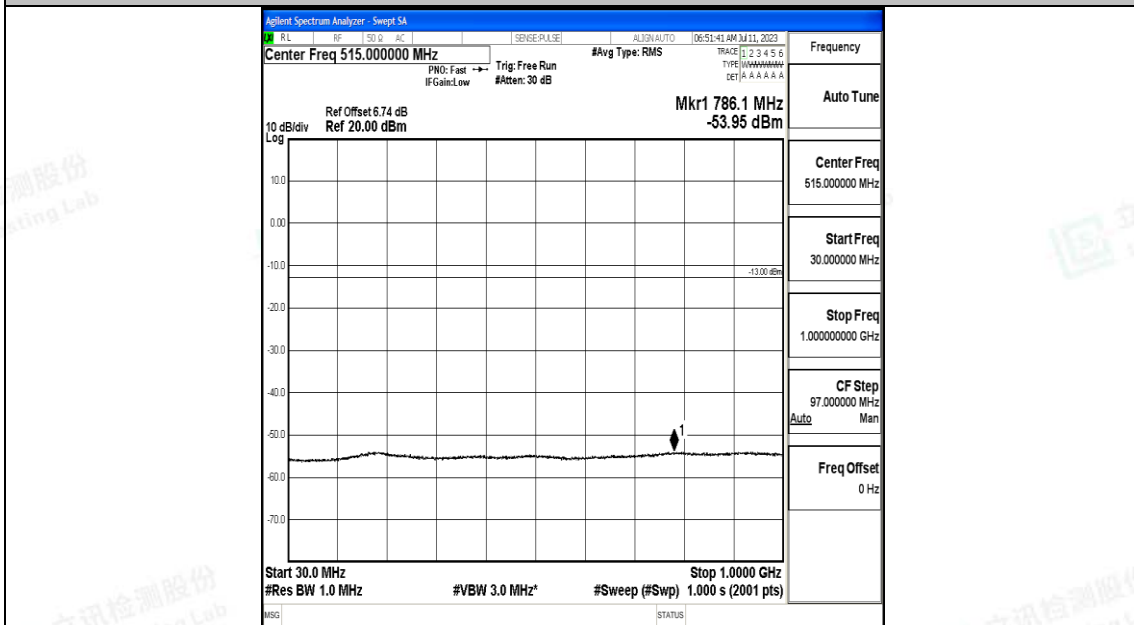

Band66_5MHz_QPSK_131997_1RB#0_3000~20000_3000~20000

Band66_5MHz_16QAM_131997_1RB#0_0.009~0.15_0.009~0.15

Band66_5MHz_16QAM_131997_1RB#0_0.15~30_0.15~30

Band66_5MHz_16QAM_131997_1RB#0_30~1000_30~1000

Band66_5MHz_16QAM_131997_1RB#0_1000~3000_1000~3000