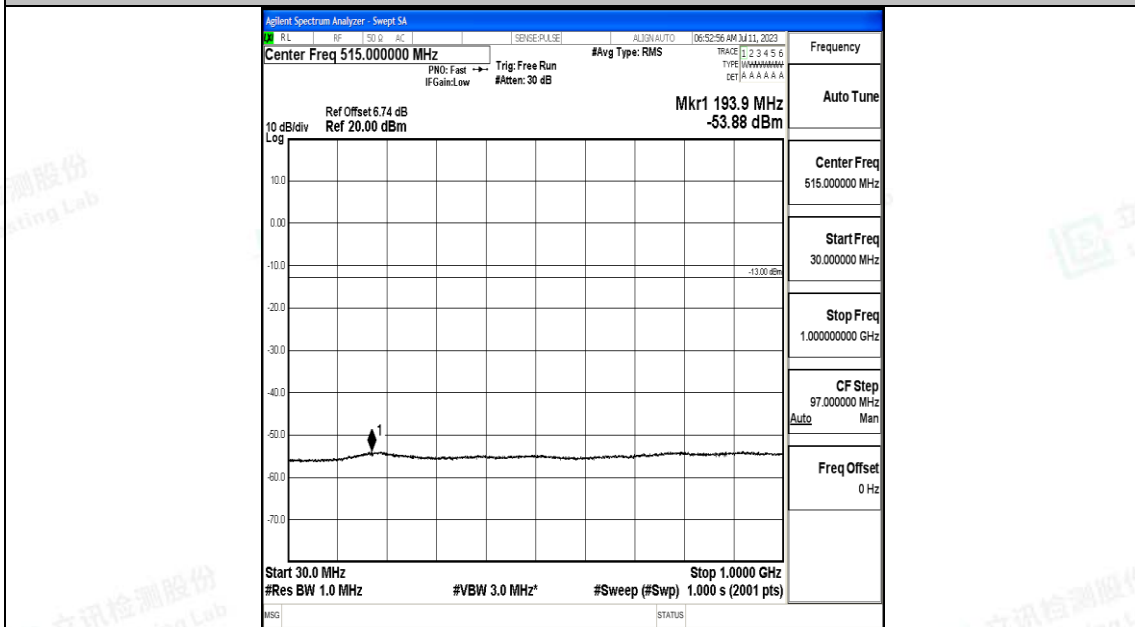

Band66_5MHz_16QAM_132322_1RB#0_0.15~30_0.15~30

Band66_5MHz_16QAM_132322_1RB#0_30~1000_30~1000