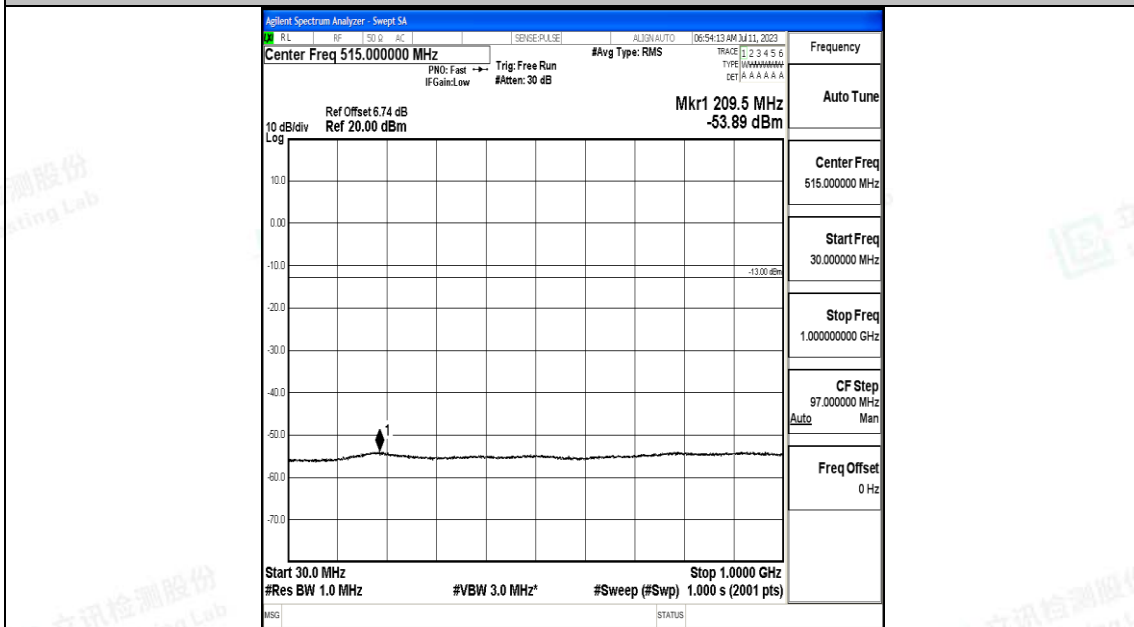

Band66_5MHz_16QAM_132647_1RB#0_0.15~30_0.15~30

Band66_5MHz_16QAM_132647_1RB#0_30~1000_30~1000