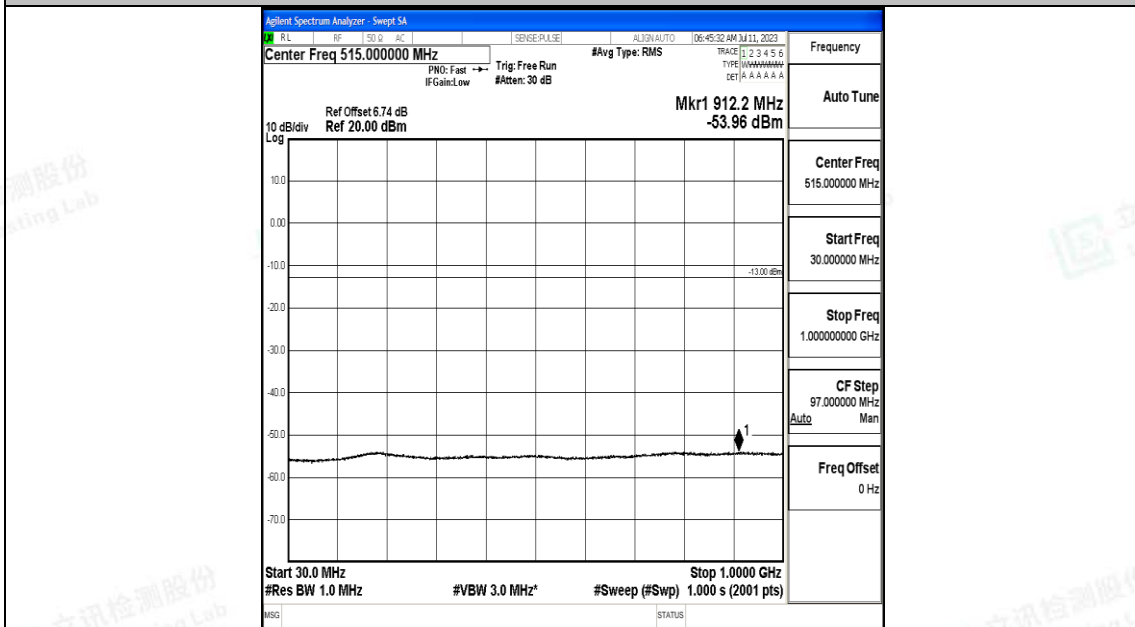

Band66_3MHz_QPSK_132322_1RB#0_3000~20000_3000~20000

Band66_3MHz_16QAM_132322_1RB#0_0.009~0.15_0.009~0.15

Band66_3MHz_16QAM_132322_1RB#0_0.15~30_0.15~30

Band66_3MHz_16QAM_132322_1RB#0_30~1000_30~1000

Band66_3MHz_16QAM_132322_1RB#0_1000~3000_1000~3000