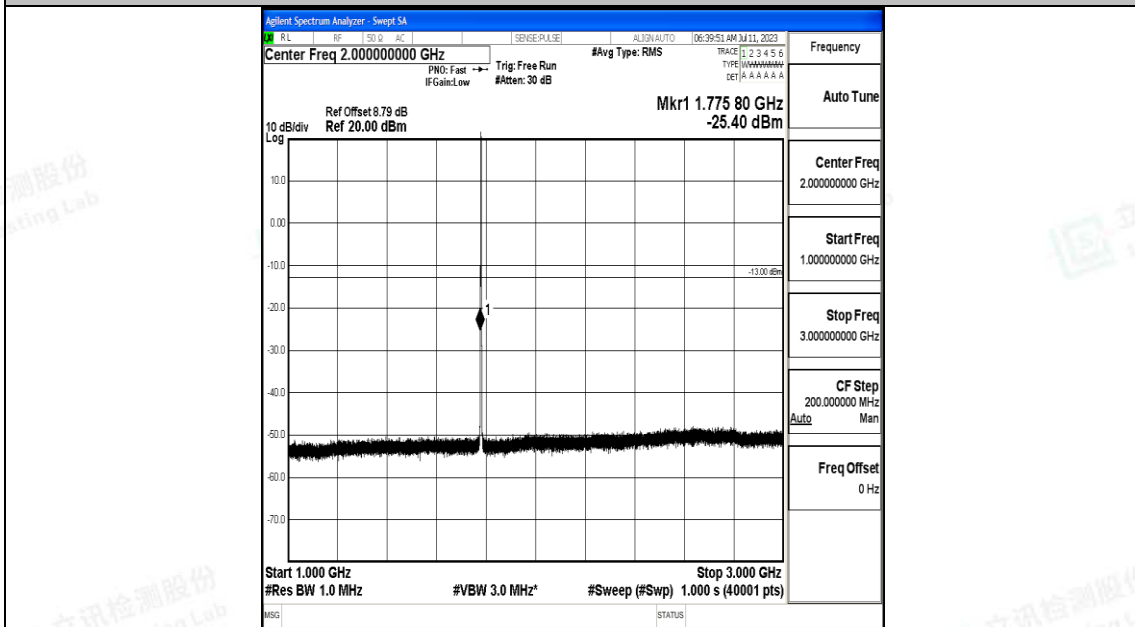

Band66_1.4MHz_QPSK_132665_1RB#0_0.009~0.15_0.009~0.15

Band66_1.4MHz_QPSK_132665_1RB#0_0.15~30_0.15~30

Band66_1.4MHz_QPSK_132665_1RB#0_30~1000_30~1000

Band66_1.4MHz_QPSK_132665_1RB#0_1000~3000_1000~3000

Band66_1.4MHz_QPSK_132665_1RB#0_3000~20000_3000~20000