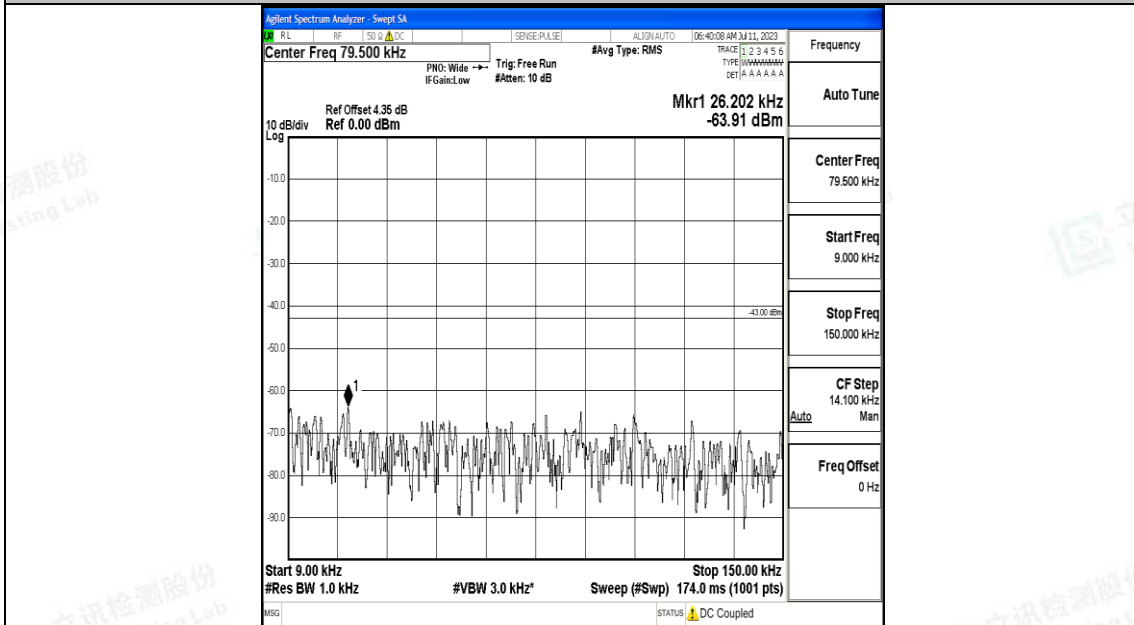

Band66_1.4MHz_QPSK_132665_1RB#0_0.009~0.15_0.009~0.15

Band66_1.4MHz_QPSK_132665_1RB#0_0.15~30_0.15~30

Band66_1.4MHz_QPSK_132665_1RB#0_30~1000_30~1000

Band66_1.4MHz_QPSK_132665_1RB#0_1000~3000_1000~3000

Band66_1.4MHz_QPSK_132665_1RB#0_3000~20000_3000~20000