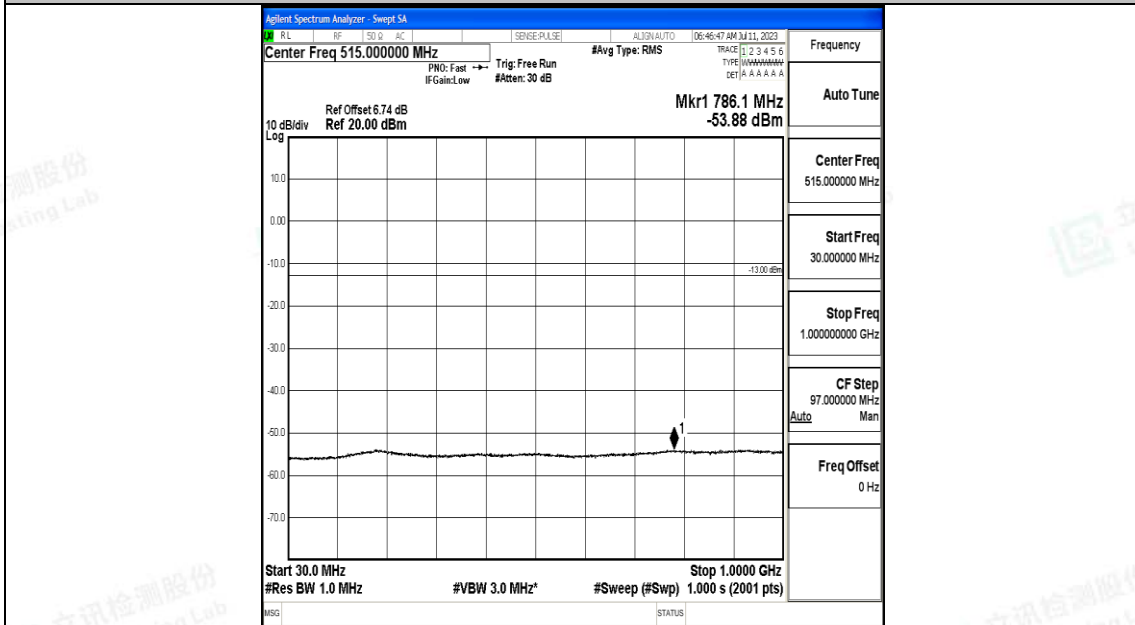

Band66_3MHz_QPSK_132657_1RB#0_3000~20000_3000~20000

Band66_3MHz_16QAM_132657_1RB#0_0.009~0.15_0.009~0.15

Band66_3MHz_16QAM_132657_1RB#0_0.15~30_0.15~30

Band66_3MHz_16QAM_132657_1RB#0_30~1000_30~1000

Band66_3MHz_16QAM_132657_1RB#0_1000~3000_1000~3000