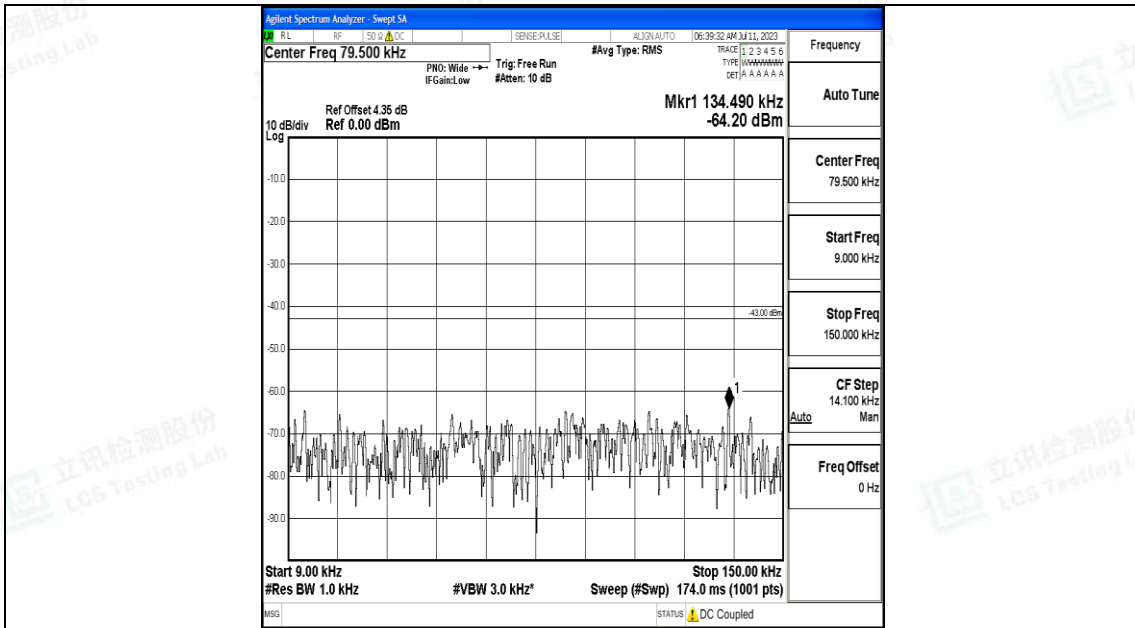

Band66_1.4MHz_QPSK_132665_1RB#0_0.009~0.15_0.009~0.15

Band66_1.4MHz_QPSK_132665_1RB#0_0.15~30_0.15~30

Band66_1.4MHz_QPSK_132665_1RB#0_30~1000_30~1000

Band66_1.4MHz_QPSK_132665_1RB#0_1000~3000_1000~3000

Band66_1.4MHz_QPSK_132665_1RB#0_3000~20000_3000~20000