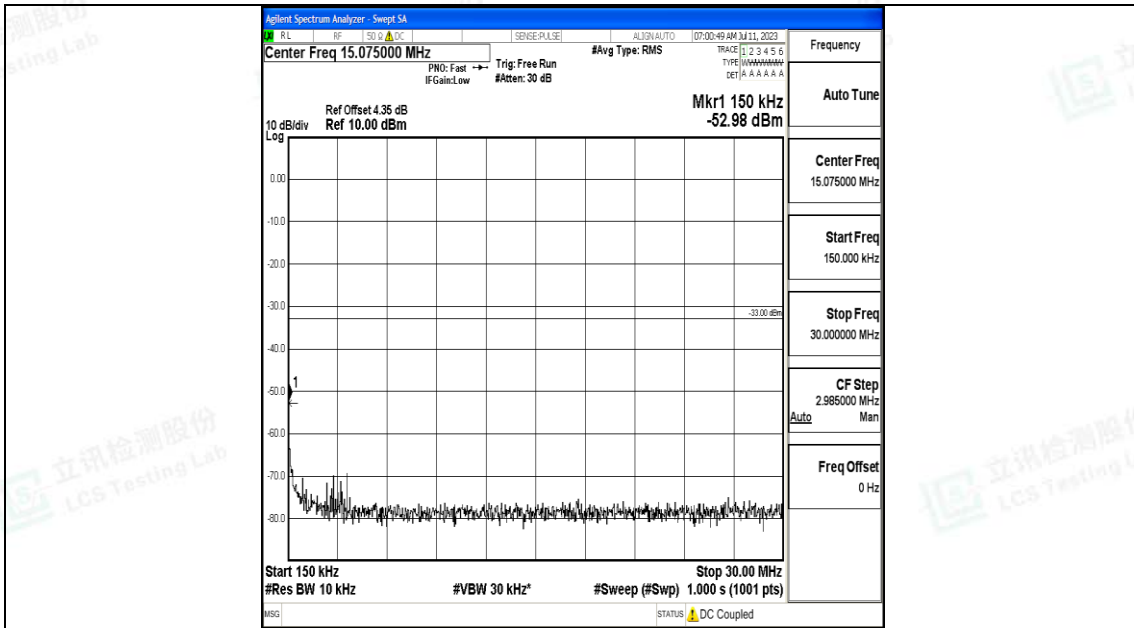

Band66_10MHz_QPSK_132622_1RB#0_0.15~30_0.15~30

Band66_10MHz_QPSK_132622_1RB#0_30~1000_30~1000

Band66_10MHz_QPSK_132622_1RB#0_1000~3000_1000~3000

Band66_10MHz_QPSK_132622_1RB#0_3000~20000_3000~20000

Band66_10MHz_16QAM_132622_1RB#0_0.009~0.15_0.009~0.15