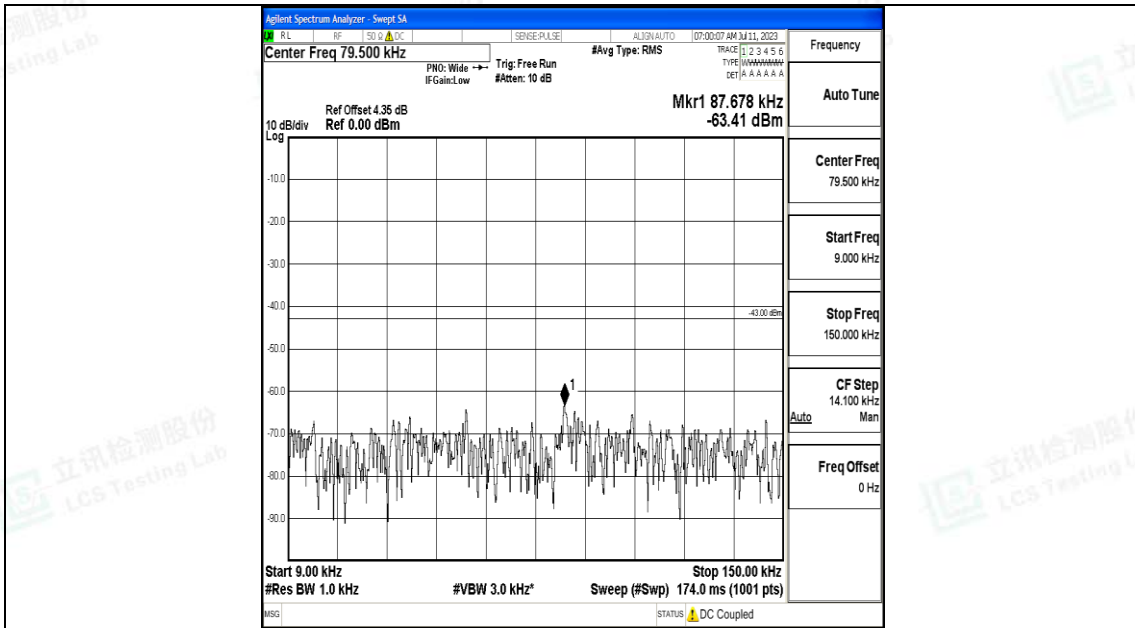

Band66_10MHz_16QAM_132322_1RB#0_0.15~30_0.15~30

Band66_10MHz_16QAM_132322_1RB#0_30~1000_30~1000

Band66_10MHz_16QAM_132322_1RB#0_1000~3000_1000~3000

Band66_10MHz_16QAM_132322_1RB#0_3000~20000_3000~20000

Band66_10MHz_QPSK_132622_1RB#0_0.009~0.15_0.009~0.15