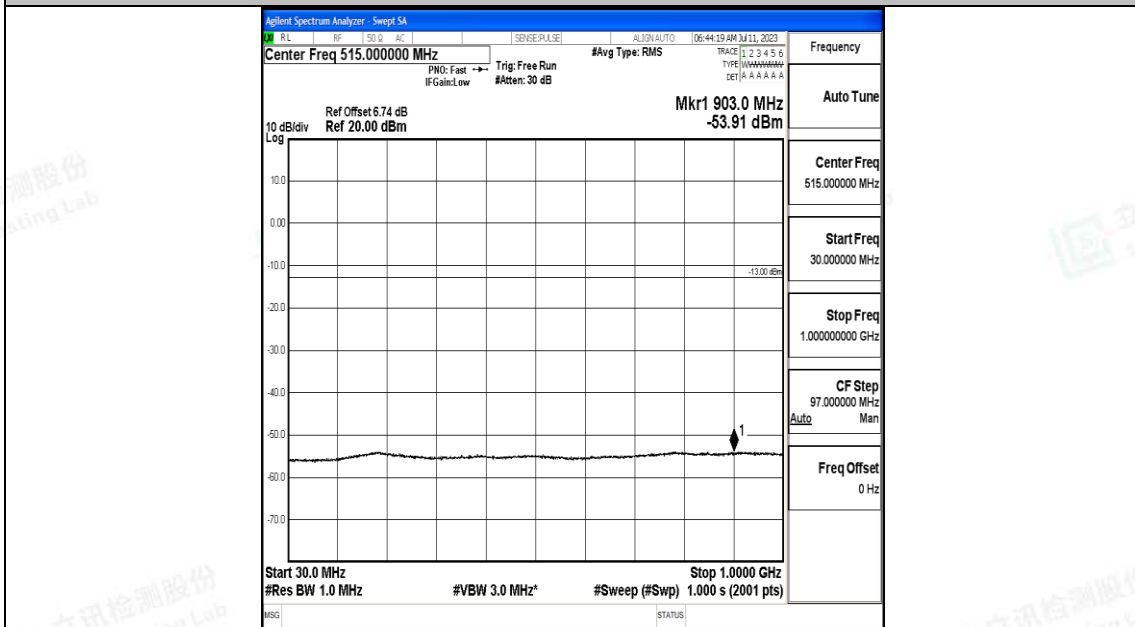

Band66_3MHz_QPSK_131987_1RB#0_3000~20000_3000~20000

Band66_3MHz_16QAM_131987_1RB#0_0.009~0.15_0.009~0.15

Band66_3MHz_16QAM_131987_1RB#0_0.15~30_0.15~30

Band66_3MHz_16QAM_131987_1RB#0_30~1000_30~1000

Band66_3MHz_16QAM_131987_1RB#0_1000~3000_1000~3000