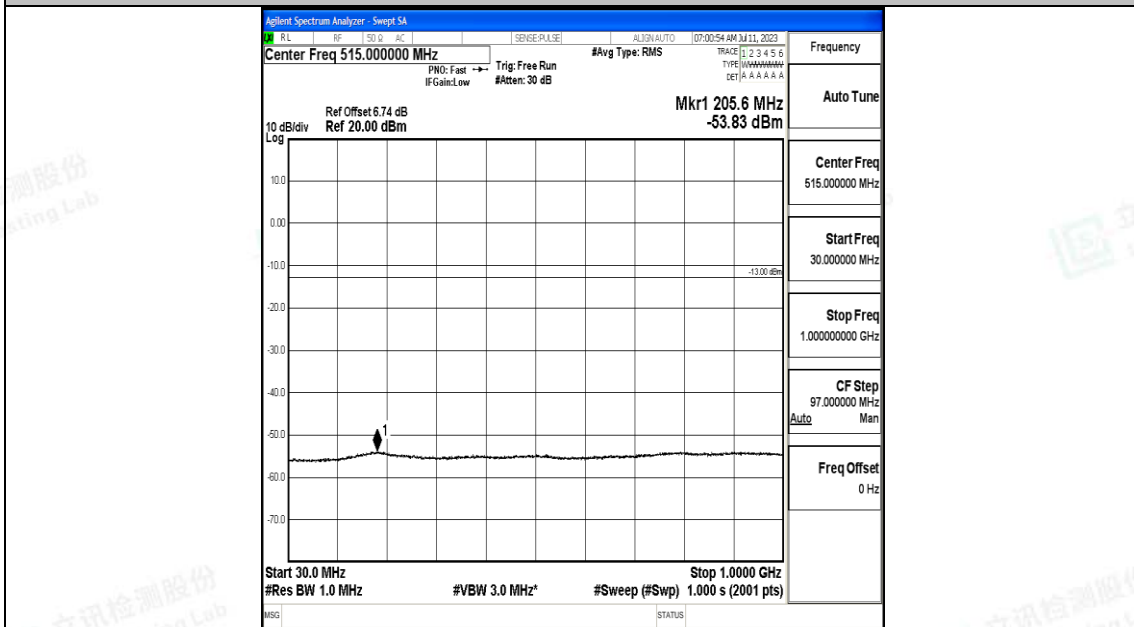

Band66_10MHz_16QAM_132622_1RB#0_0.15~30_0.15~30

Band66_10MHz_16QAM_132622_1RB#0_30~1000_30~1000