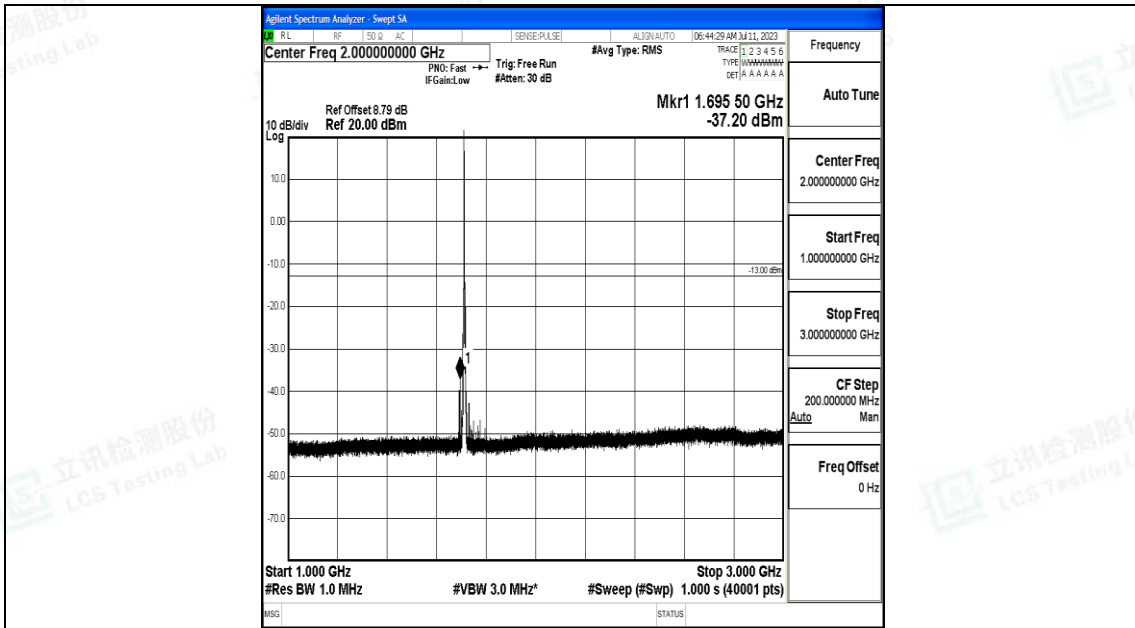

Band66_3MHz_QPSK_131987_1RB#0_3000~20000_3000~20000

Band66_3MHz_16QAM_131987_1RB#0_0.009~0.15_0.009~0.15

Band66_3MHz_16QAM_131987_1RB#0_0.15~30_0.15~30

Band66_3MHz_16QAM_131987_1RB#0_30~1000_30~1000

Band66_3MHz_16QAM_131987_1RB#0_1000~3000_1000~3000