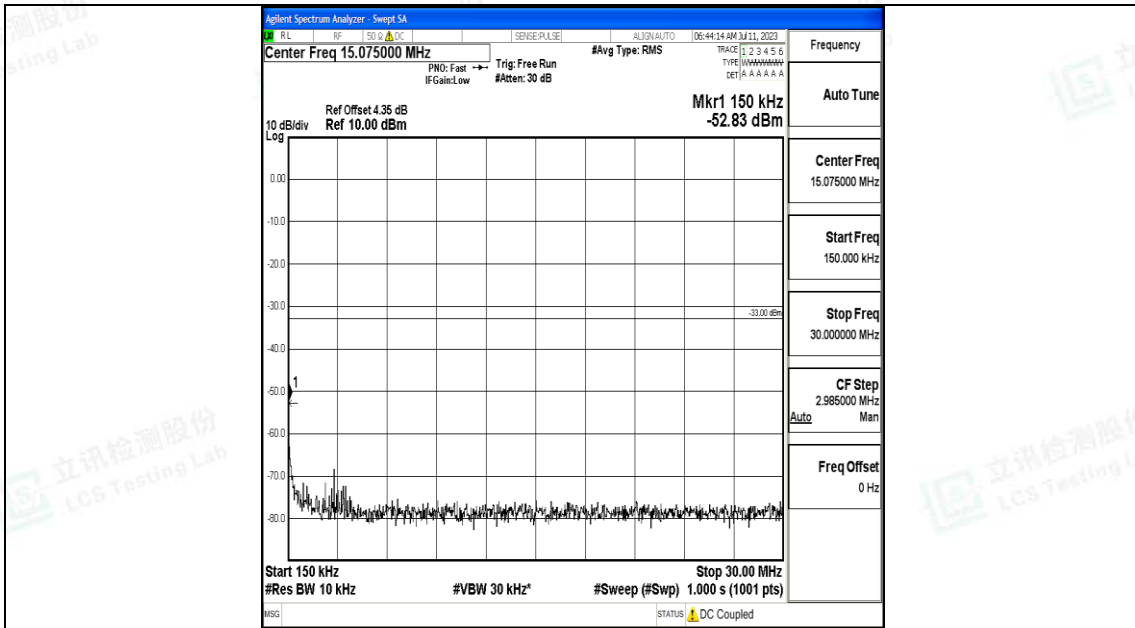

Band66_3MHz_16QAM_131987_1RB#0_0.009~0.15_0.009~0.15

Band66_3MHz_16QAM_131987_1RB#0_0.15~30_0.15~30