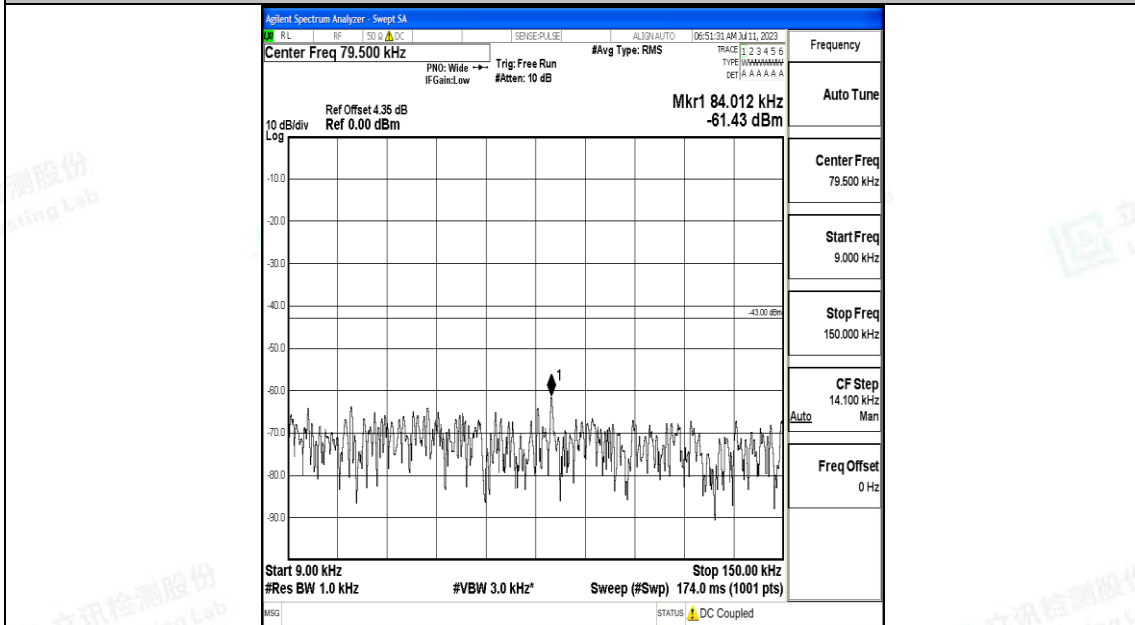

Band66_5MHz_QPSK_131997_1RB#0_3000~20000_3000~20000

Band66_5MHz_16QAM_131997_1RB#0_0.009~0.15_0.009~0.15