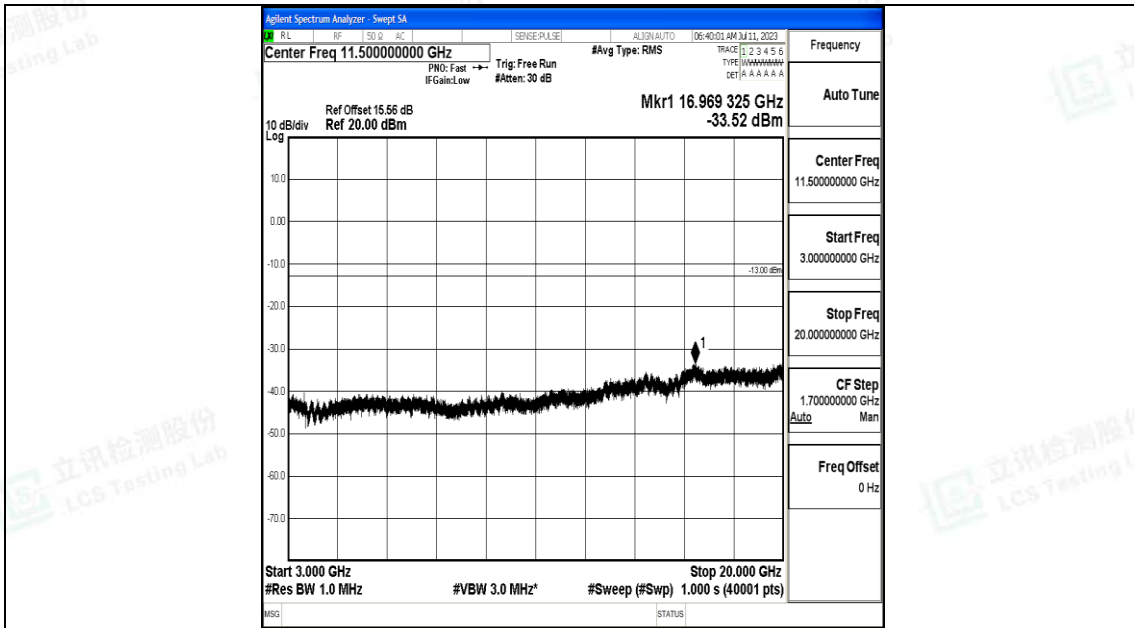

Band66_1.4MHz_QPSK_132665_1RB#0_0.009~0.15_0.009~0.15

Band66_1.4MHz_QPSK_132665_1RB#0_0.15~30_0.15~30

Band66_1.4MHz_QPSK_132665_1RB#0_30~1000_30~1000

Band66_1.4MHz_QPSK_132665_1RB#0_1000~3000_1000~3000

Band66_1.4MHz_QPSK_132665_1RB#0_3000~20000_3000~20000