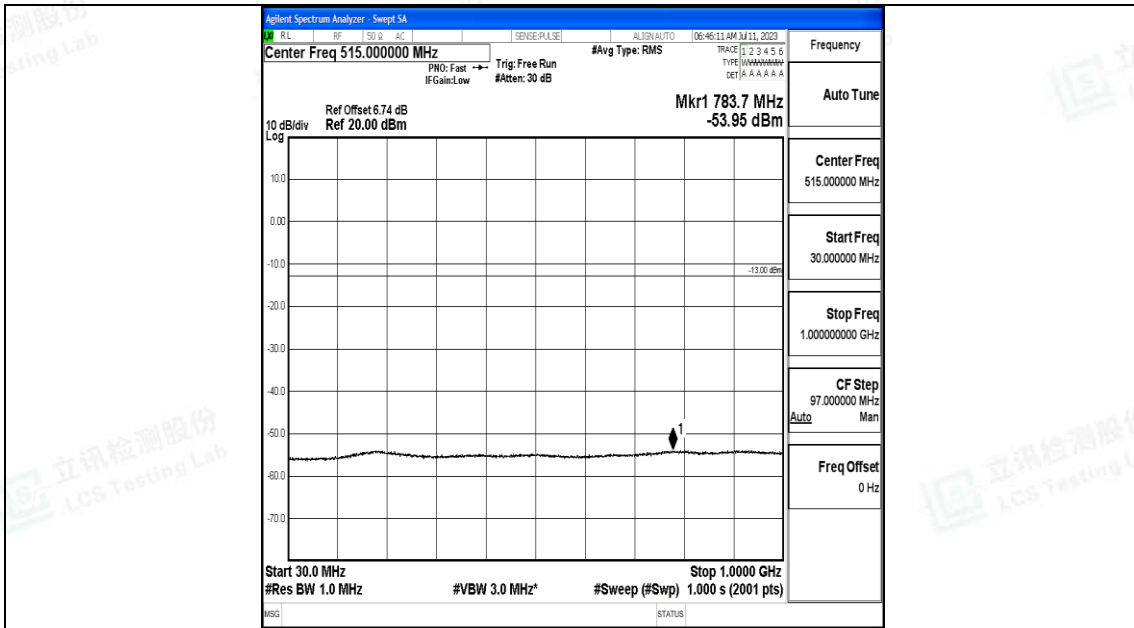

Band66_3MHz_16QAM_132322_1RB#0_3000~20000_3000~20000

Band66_3MHz_QPSK_132657_1RB#0_0.009~0.15_0.009~0.15

Band66_3MHz_QPSK_132657_1RB#0_0.15~30_0.15~30

Band66_3MHz_QPSK_132657_1RB#0_30~1000_30~1000

Band66_3MHz_QPSK_132657_1RB#0_1000~3000_1000~3000