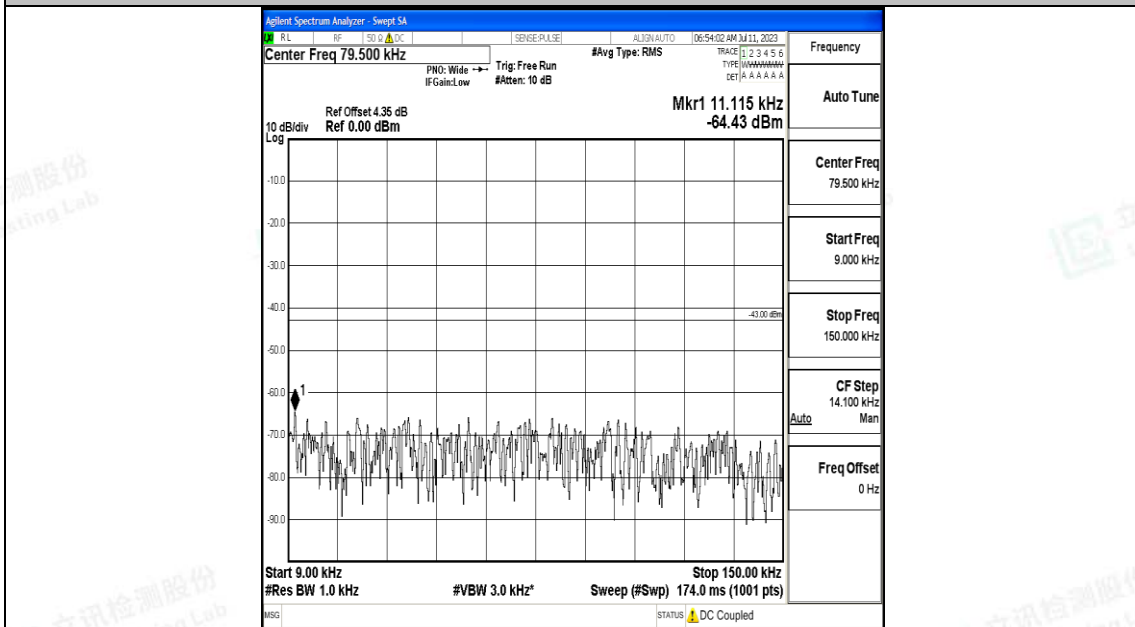

Band66_5MHz_QPSK_132647_1RB#0_0.15~30_0.15~30

Band66_5MHz_QPSK_132647_1RB#0_30~1000_30~1000

Band66_5MHz_QPSK_132647_1RB#0_1000~3000_1000~3000

Band66_5MHz_QPSK_132647_1RB#0_3000~20000_3000~20000

Band66_5MHz_16QAM_132647_1RB#0_0.009~0.15_0.009~0.15