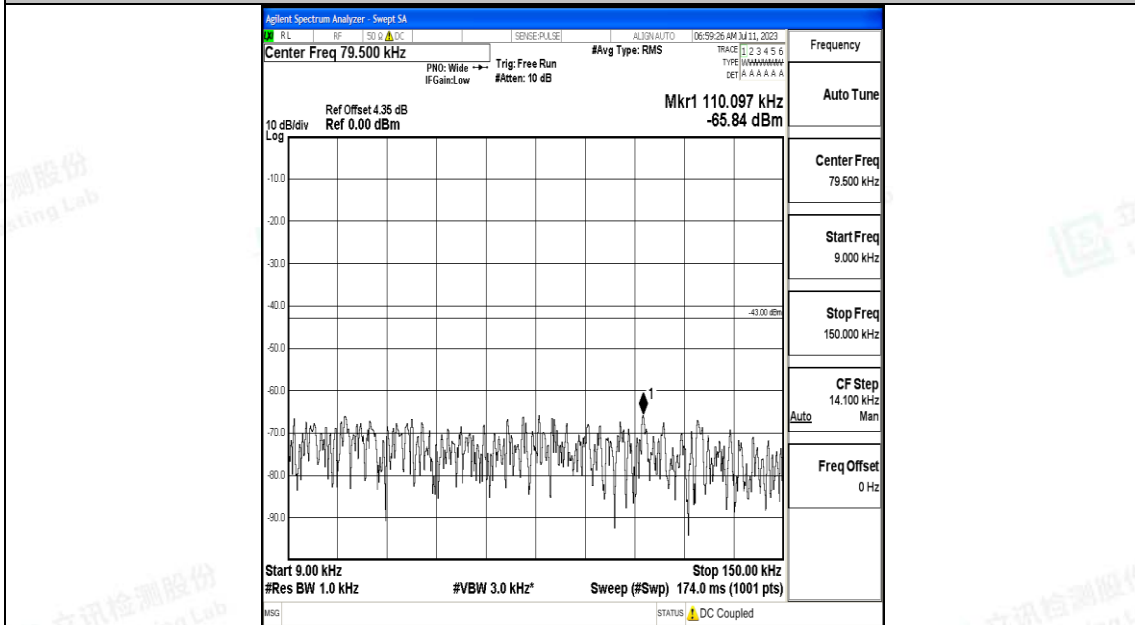

Band66_10MHz_QPSK_132322_1RB#0_0.15~30_0.15~30

Band66_10MHz_QPSK_132322_1RB#0_30~1000_30~1000

Band66_10MHz_QPSK_132322_1RB#0_1000~3000_1000~3000

Band66_10MHz_QPSK_132322_1RB#0_3000~20000_3000~20000

Band66_10MHz_16QAM_132322_1RB#0_0.009~0.15_0.009~0.15