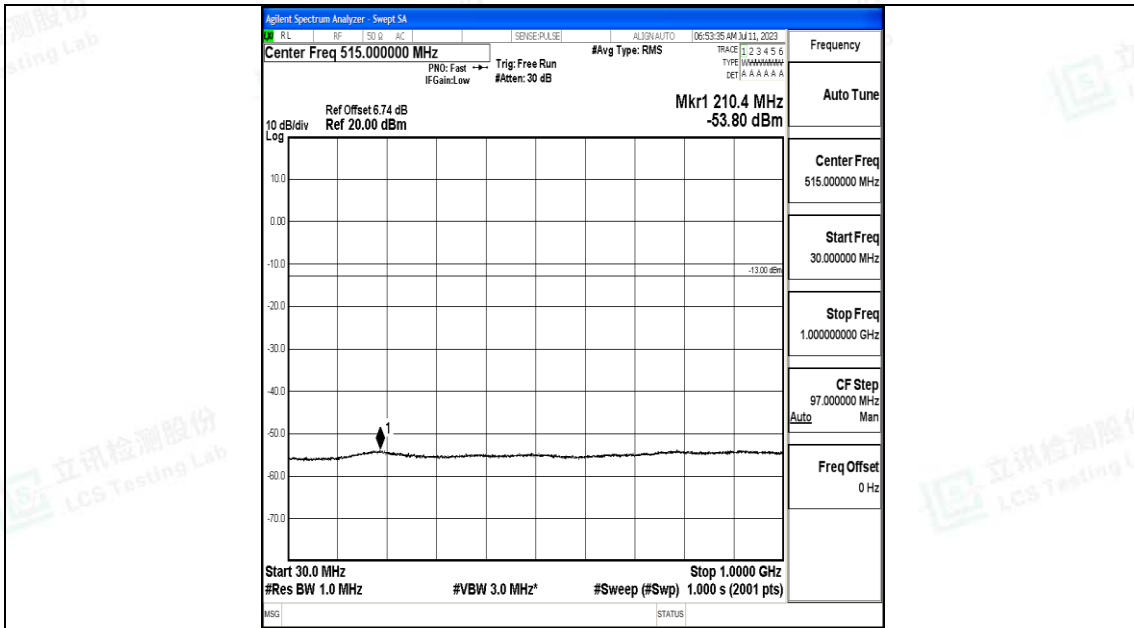

Band66_5MHz_QPSK_132647_1RB#0_0.15~30_0.15~30

Band66_5MHz_QPSK_132647_1RB#0_30~1000_30~1000