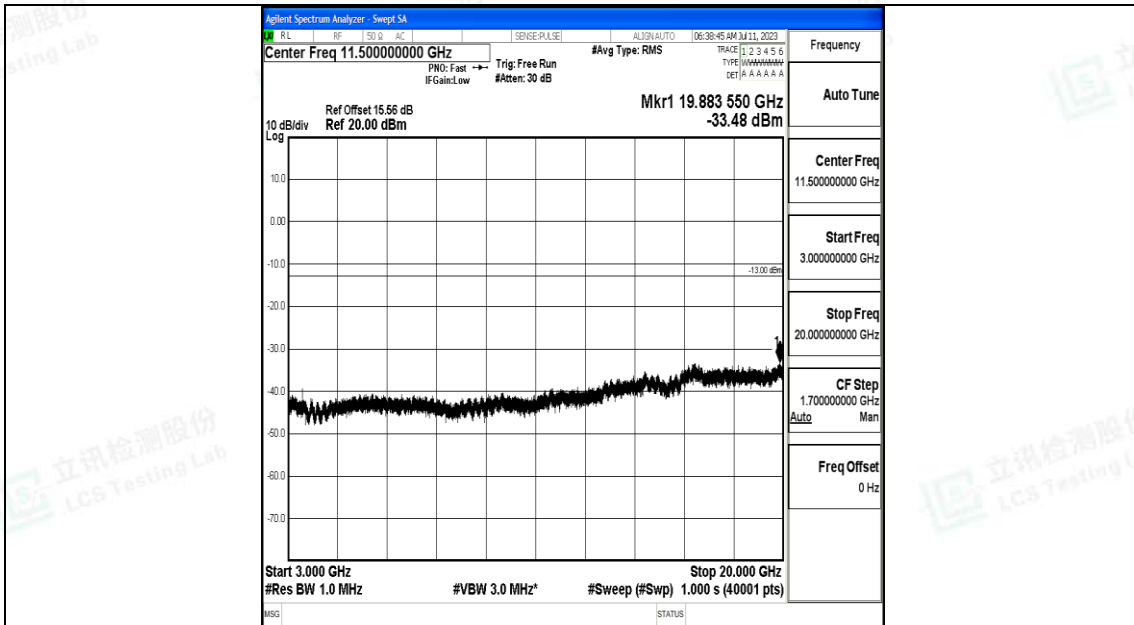

Band66_1.4MHz_QPSK_132322_1RB#0_30~1000_30~1000

Band66_1.4MHz_QPSK_132322_1RB#0_1000~3000_1000~3000

Band66_1.4MHz_QPSK_132322_1RB#0_3000~20000_3000~20000

Band66_1.4MHz_16QAM_132322_1RB#0_0.009~0.15_0.009~0.15