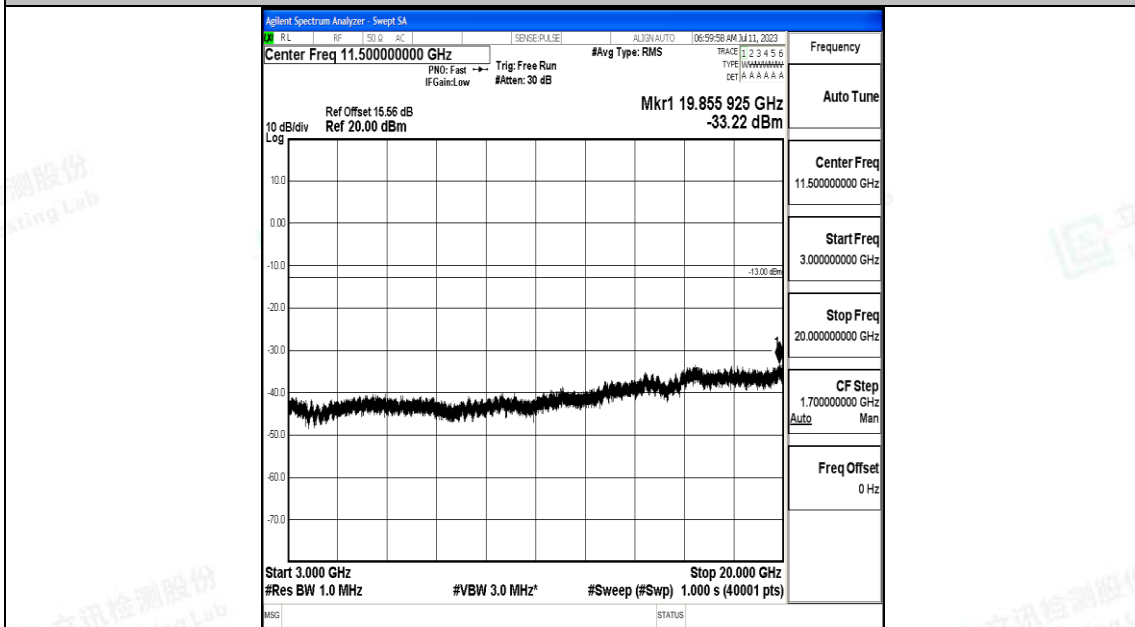

Band66_10MHz_16QAM_132322_1RB#0_0.15~30_0.15~30

Band66_10MHz_16QAM_132322_1RB#0_30~1000_30~1000

Band66_10MHz_16QAM_132322_1RB#0_1000~3000_1000~3000

Band66_10MHz_16QAM_132322_1RB#0_3000~20000_3000~20000

Band66_10MHz_QPSK_132622_1RB#0_0.009~0.15_0.009~0.15