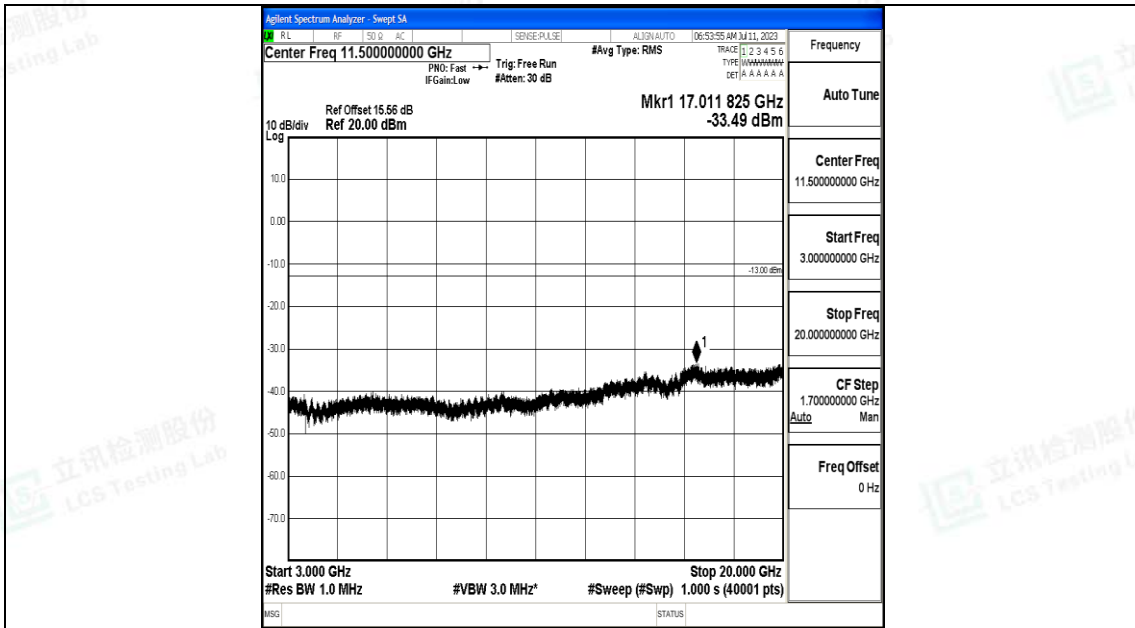

Band66_5MHz_QPSK_132647_1RB#0_0.15~30_0.15~30

Band66_5MHz_QPSK_132647_1RB#0_30~1000_30~1000

Band66_5MHz_QPSK_132647_1RB#0_1000~3000_1000~3000

Band66_5MHz_QPSK_132647_1RB#0_3000~20000_3000~20000

Band66_5MHz_16QAM_132647_1RB#0_0.009~0.15_0.009~0.15