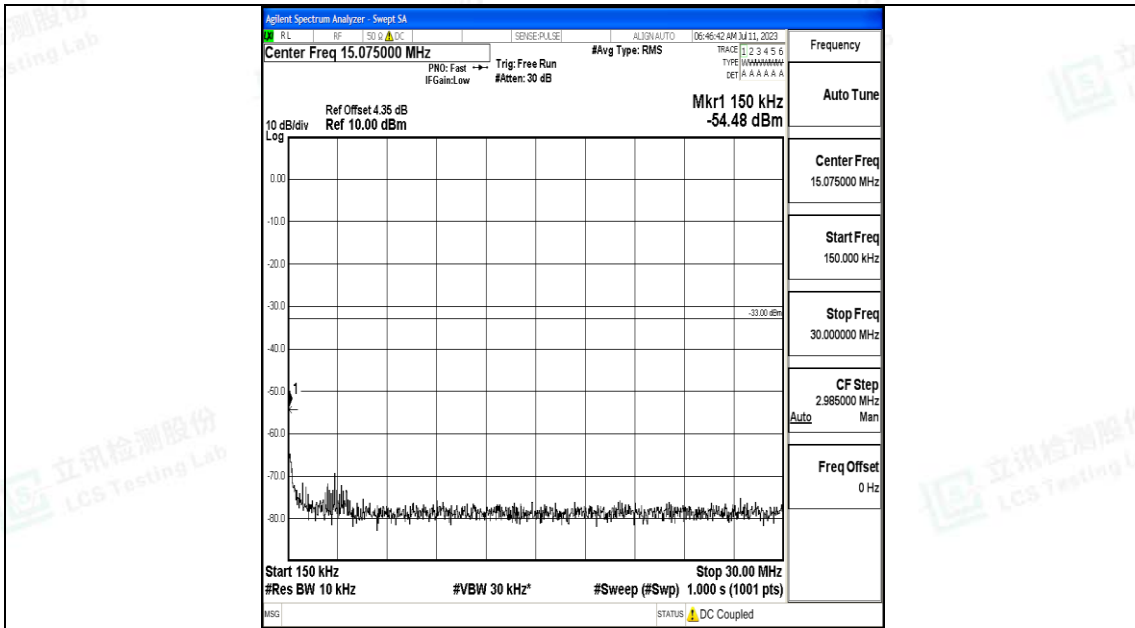

Band66_3MHz_16QAM_132657_1RB#0_0.009~0.15_0.009~0.15

Band66_3MHz_16QAM_132657_1RB#0_0.15~30_0.15~30