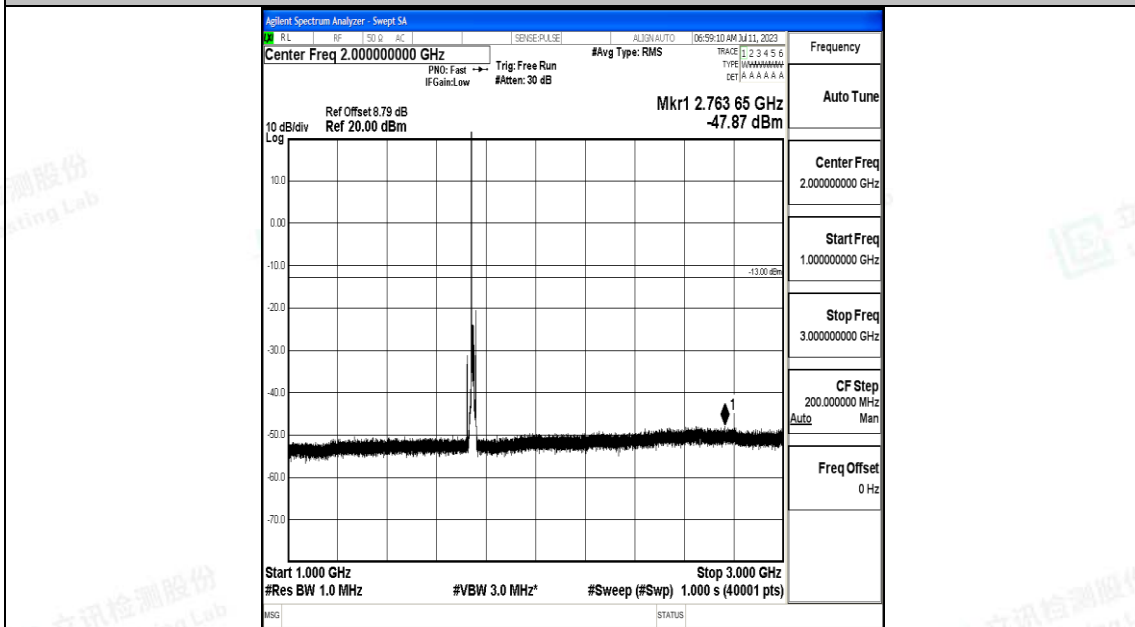

Band66_10MHz_QPSK_132322_1RB#0_30~1000_30~1000

Band66_10MHz_QPSK_132322_1RB#0_1000~3000_1000~3000