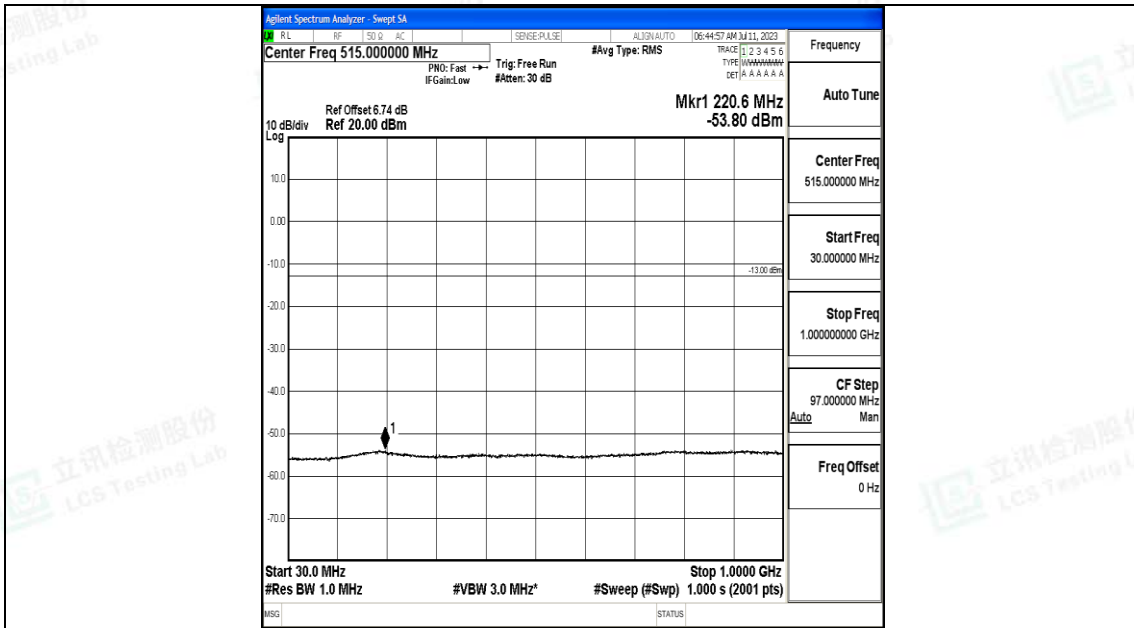

Band66_3MHz_16QAM_131987_1RB#0_3000~20000_3000~20000

Band66_3MHz_QPSK_132322_1RB#0_0.009~0.15_0.009~0.15

Band66_3MHz_QPSK_132322_1RB#0_0.15~30_0.15~30

Band66_3MHz_QPSK_132322_1RB#0_30~1000_30~1000

Band66_3MHz_QPSK_132322_1RB#0_1000~3000_1000~3000