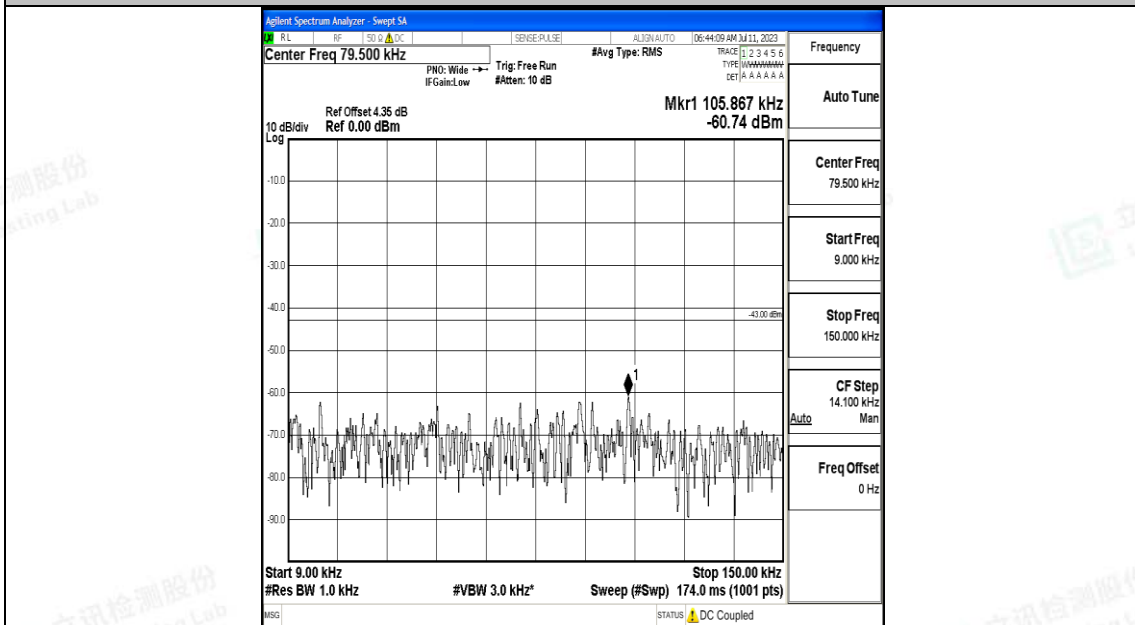

Band66_3MHz_QPSK_131987_1RB#0_3000~20000_3000~20000

Band66_3MHz_16QAM_131987_1RB#0_0.009~0.15_0.009~0.15