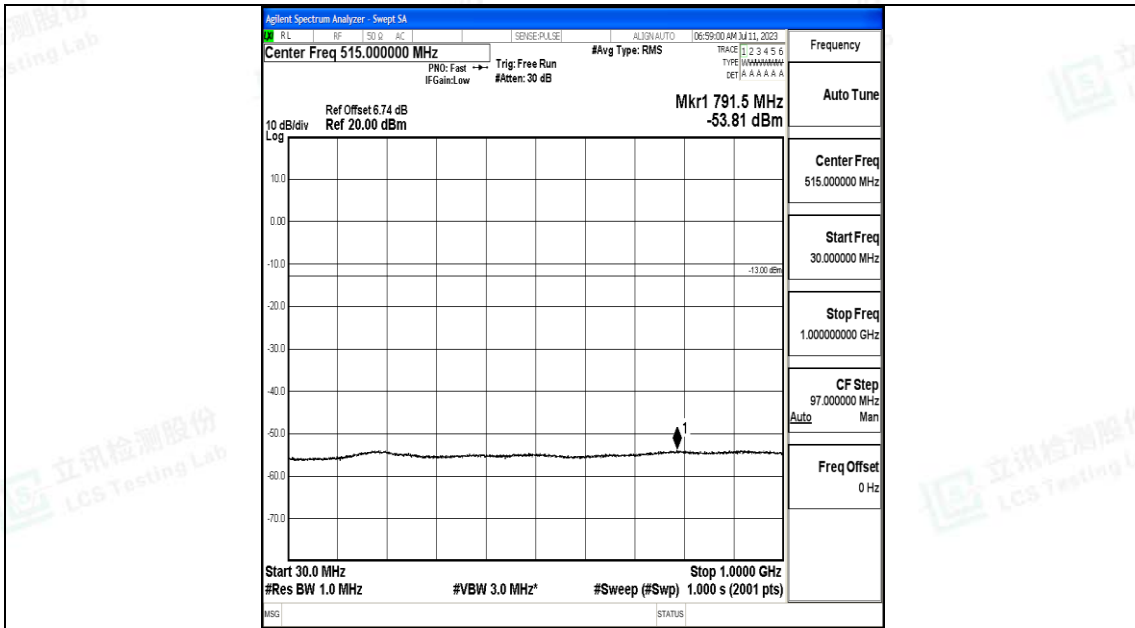

Band66_10MHz_QPSK_132322_1RB#0_0.15~30_0.15~30

Band66_10MHz_QPSK_132322_1RB#0_30~1000_30~1000