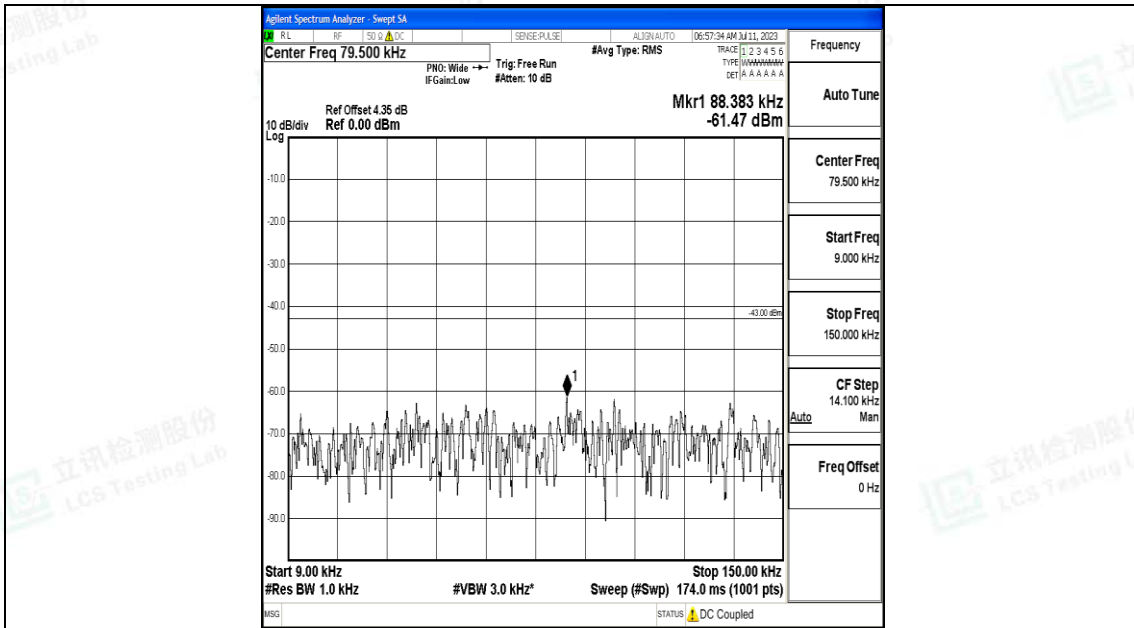

Band66_5MHz_16QAM_132647_1RB#0_0.15~30_0.15~30

Band66_5MHz_16QAM_132647_1RB#0_30~1000_30~1000

Band66_5MHz_16QAM_132647_1RB#0_1000~3000_1000~3000

Band66_5MHz_16QAM_132647_1RB#0_3000~20000_3000~20000

Band66_10MHz_QPSK_132022_1RB#0_0.009~0.15_0.009~0.15