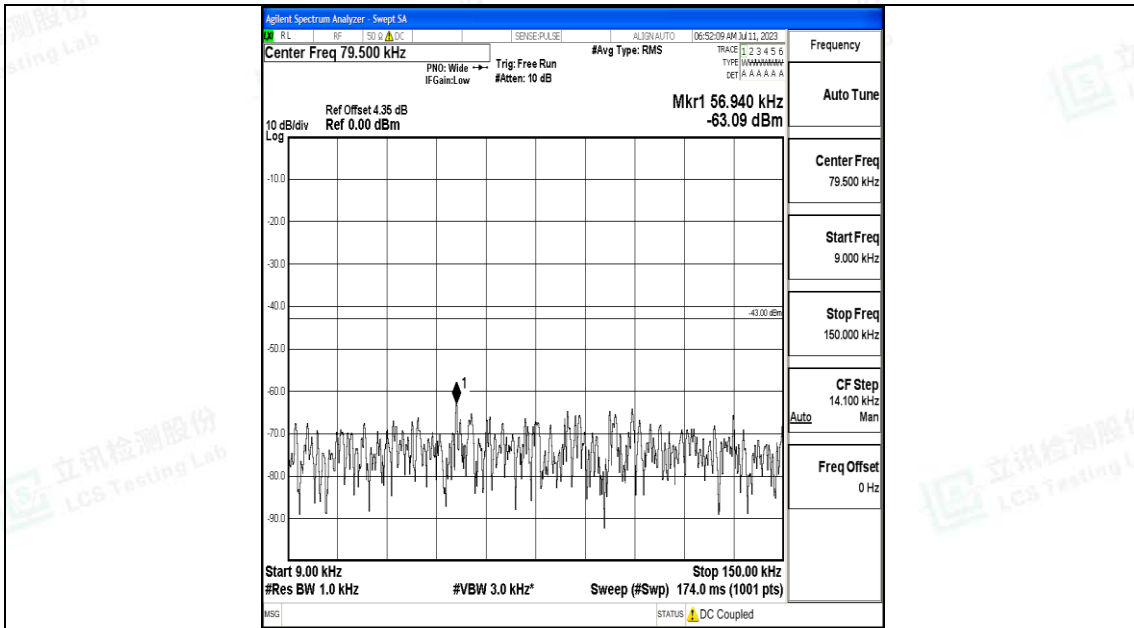

Band66_5MHz_16QAM_131997_1RB#0_3000~20000_3000~20000

Band66_5MHz_QPSK_132322_1RB#0_0.009~0.15_0.009~0.15