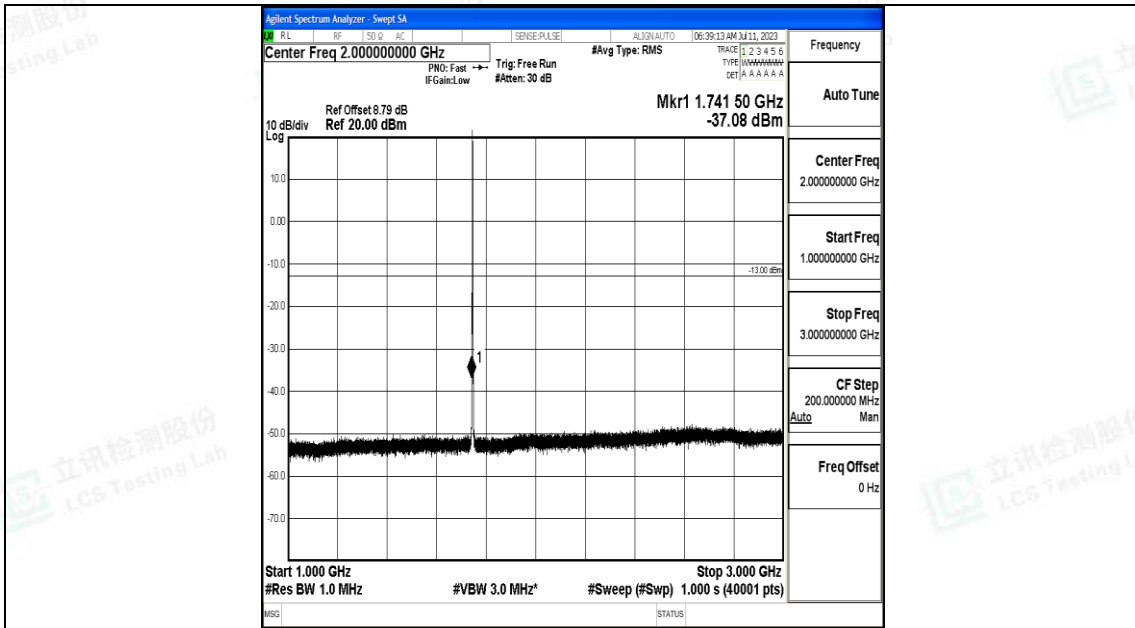

Band66_1.4MHz_16QAM_132322_1RB#0_30~1000_30~1000

Band66_1.4MHz_16QAM_132322_1RB#0_1000~3000_1000~3000