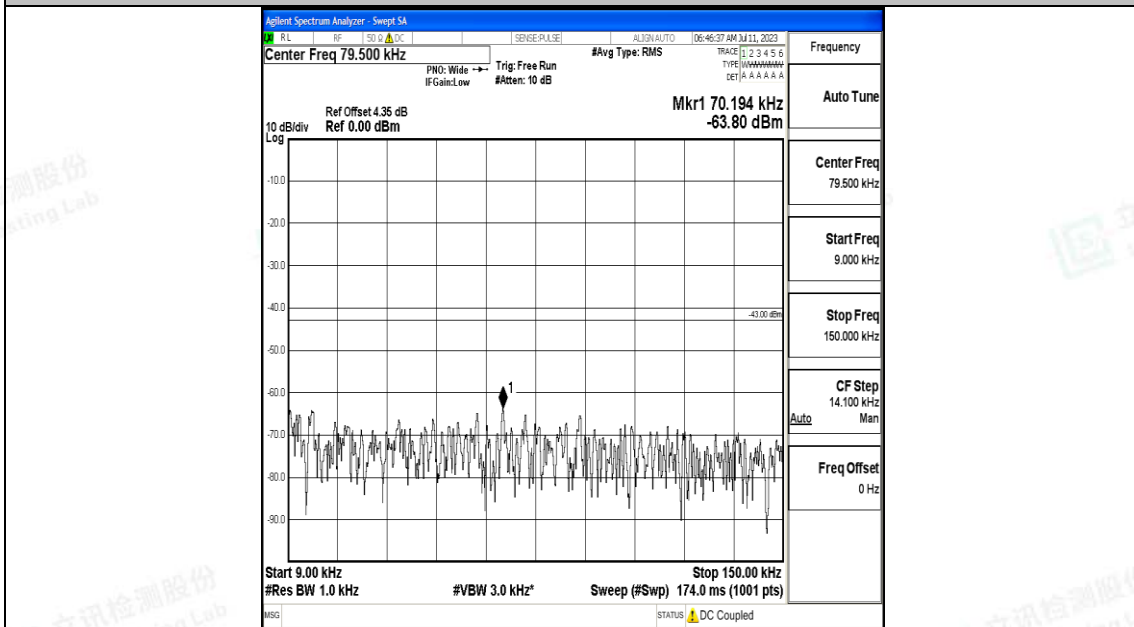

Band66_3MHz_QPSK_132657_1RB#0_3000~20000_3000~20000

Band66_3MHz_16QAM_132657_1RB#0_0.009~0.15_0.009~0.15