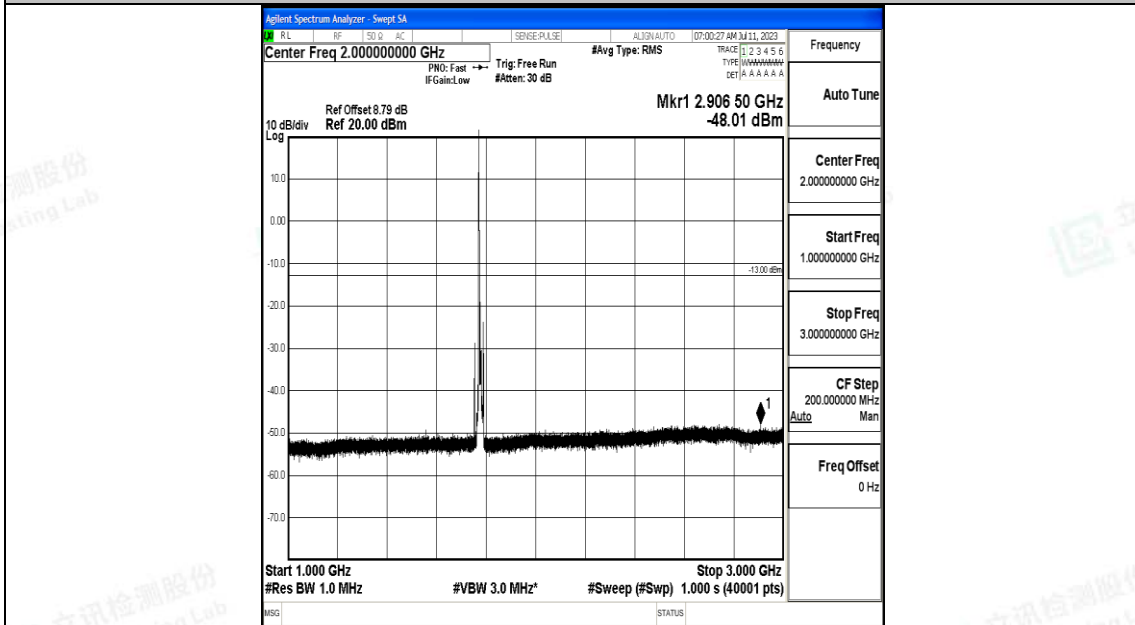

Band66_10MHz_QPSK_132622_1RB#0_30~1000_30~1000

Band66_10MHz_QPSK_132622_1RB#0_1000~3000_1000~3000