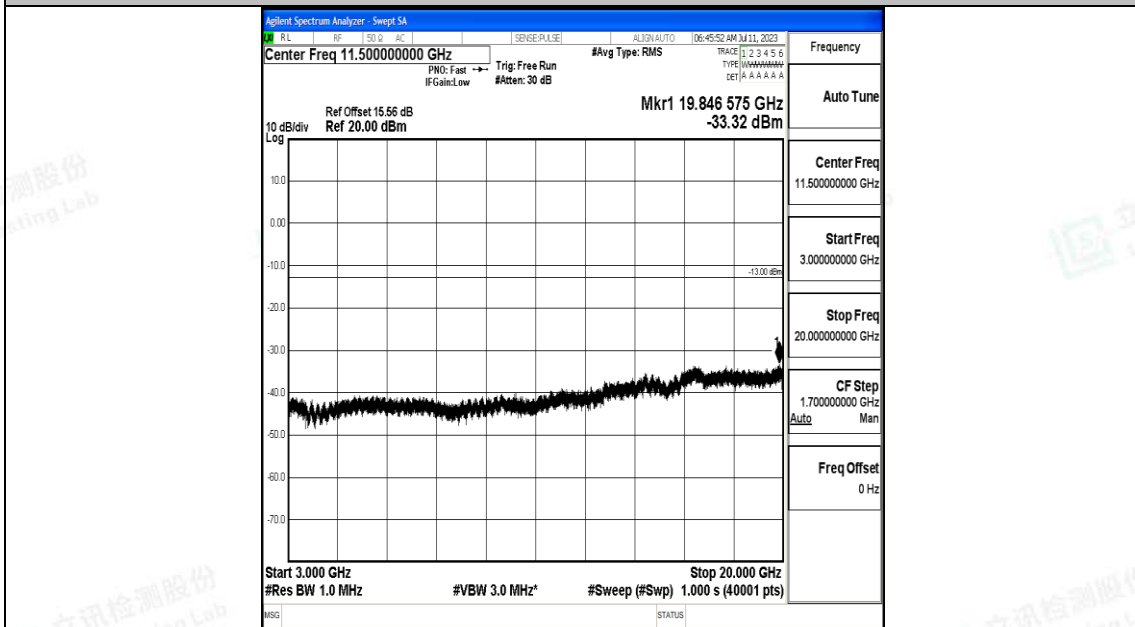

Band66_3MHz_QPSK_132322_1RB#0_3000~20000_3000~20000

Band66_3MHz_16QAM_132322_1RB#0_0.009~0.15_0.009~0.15

Band66_3MHz_16QAM_132322_1RB#0_0.15~30_0.15~30

Band66_3MHz_16QAM_132322_1RB#0_30~1000_30~1000

Band66_3MHz_16QAM_132322_1RB#0_1000~3000_1000~3000