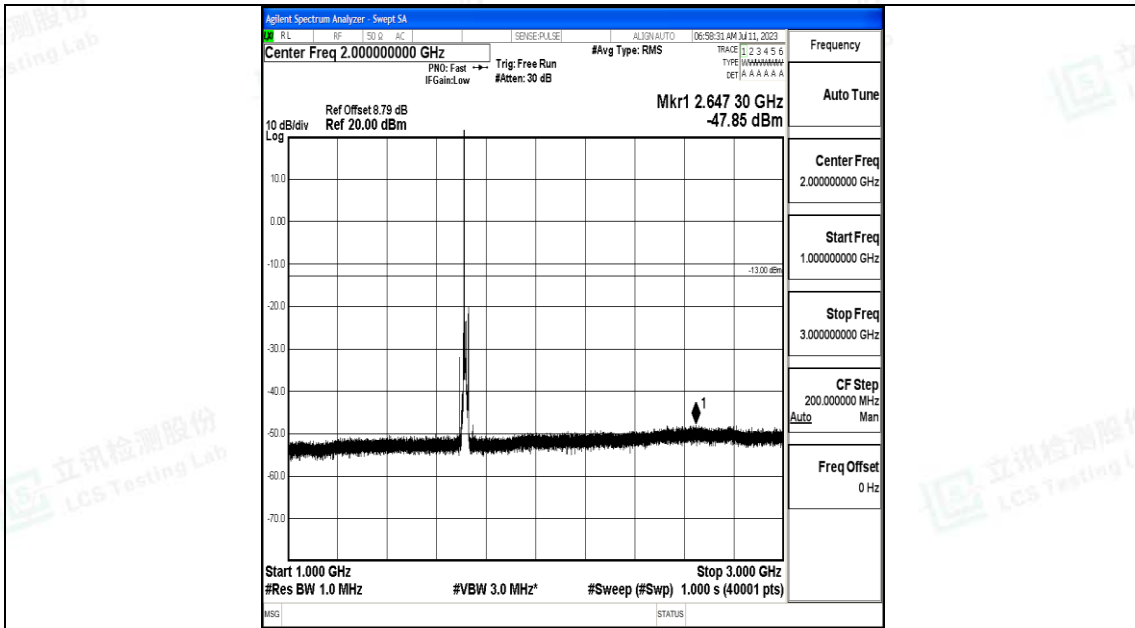

Band66_10MHz_16QAM_132022_1RB#0_30~1000_30~1000

Band66_10MHz_16QAM_132022_1RB#0_1000~3000_1000~3000