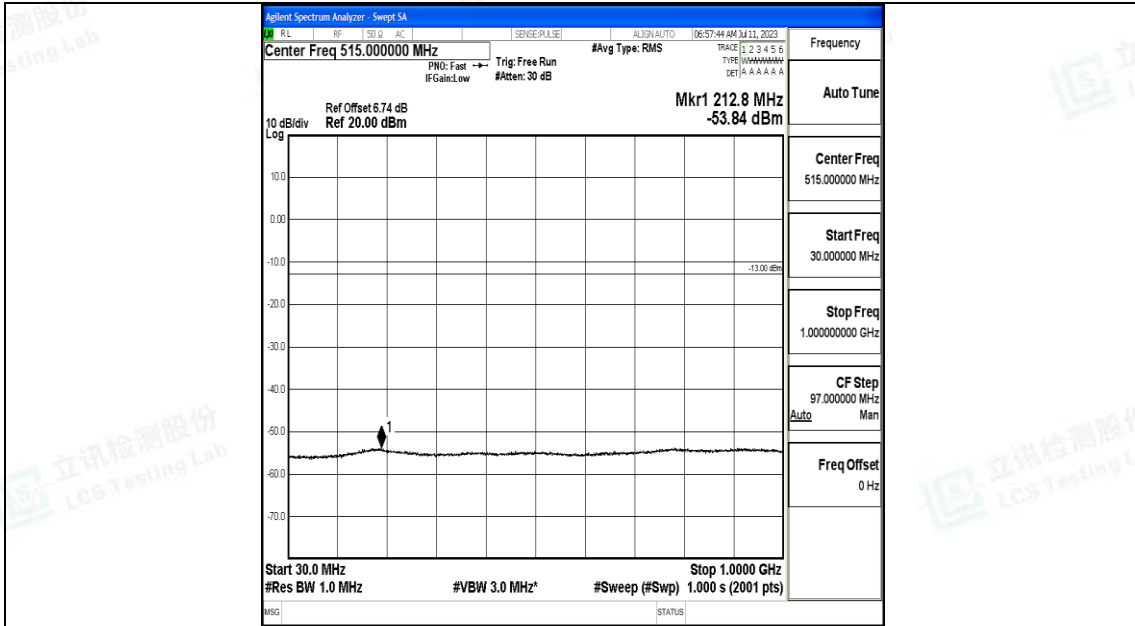

Band66_10MHz_QPSK_132022_1RB#0_0.15~30_0.15~30

Band66_10MHz_QPSK_132022_1RB#0_30~1000_30~1000