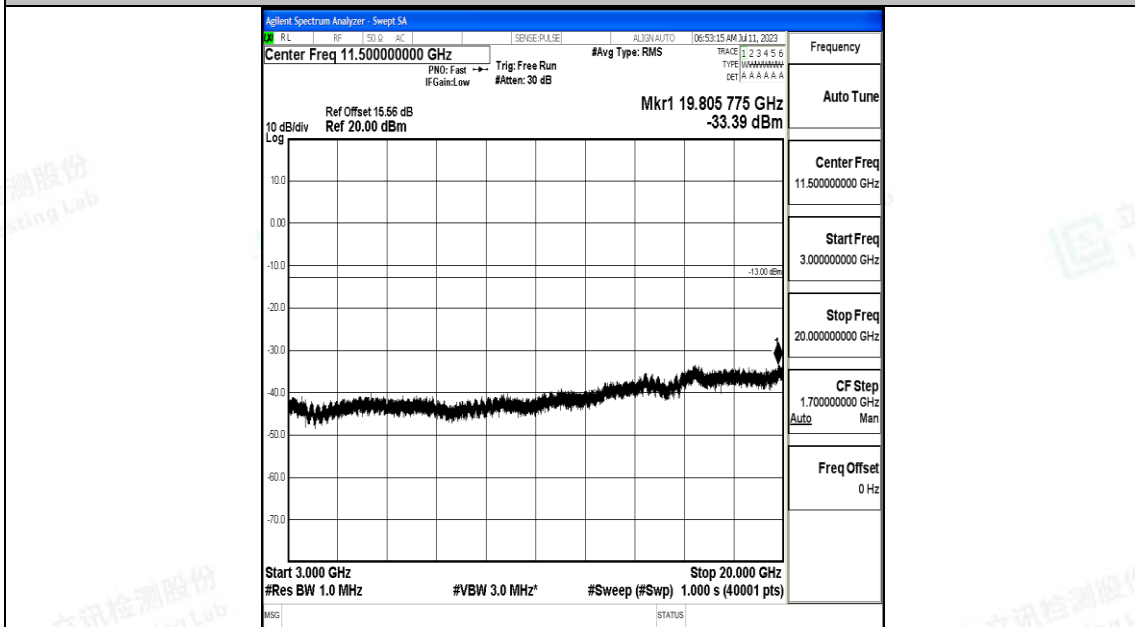

Band66_5MHz_16QAM_132322_1RB#0_0.15~30_0.15~30

Band66_5MHz_16QAM_132322_1RB#0_30~1000_30~1000

Band66_5MHz_16QAM_132322_1RB#0_1000~3000_1000~3000

Band66_5MHz_16QAM_132322_1RB#0_3000~20000_3000~20000

Band66_5MHz_QPSK_132647_1RB#0_0.009~0.15_0.009~0.15