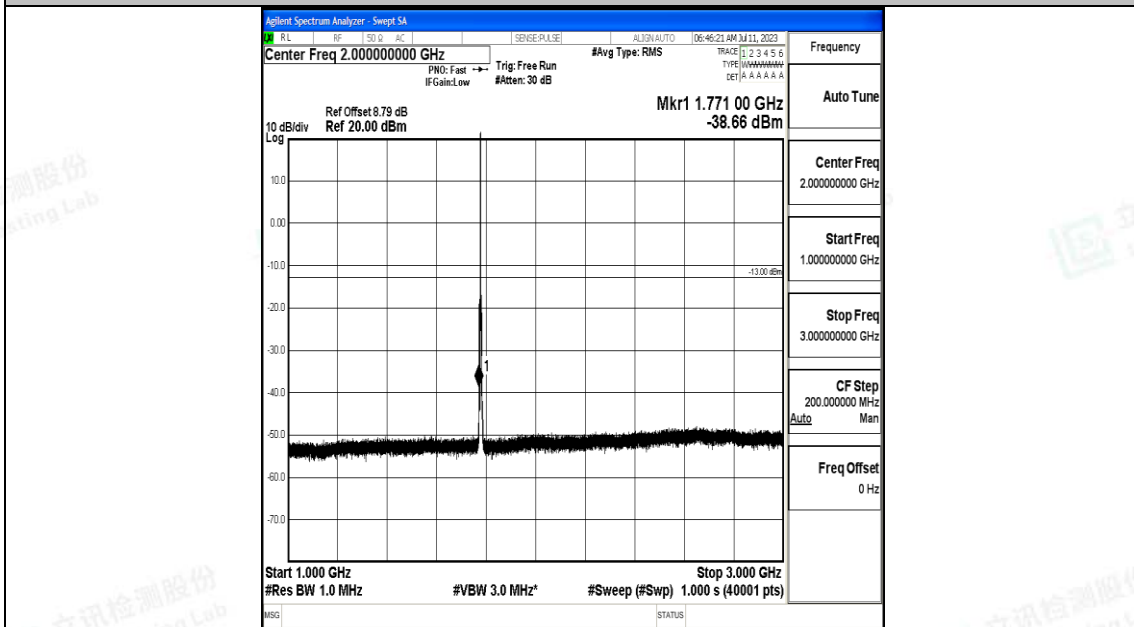

Band66_3MHz_16QAM_132322_1RB#0_3000~20000_3000~20000

Band66_3MHz_QPSK_132657_1RB#0_0.009~0.15_0.009~0.15

Band66_3MHz_QPSK_132657_1RB#0_0.15~30_0.15~30

Band66_3MHz_QPSK_132657_1RB#0_30~1000_30~1000

Band66_3MHz_QPSK_132657_1RB#0_1000~3000_1000~3000