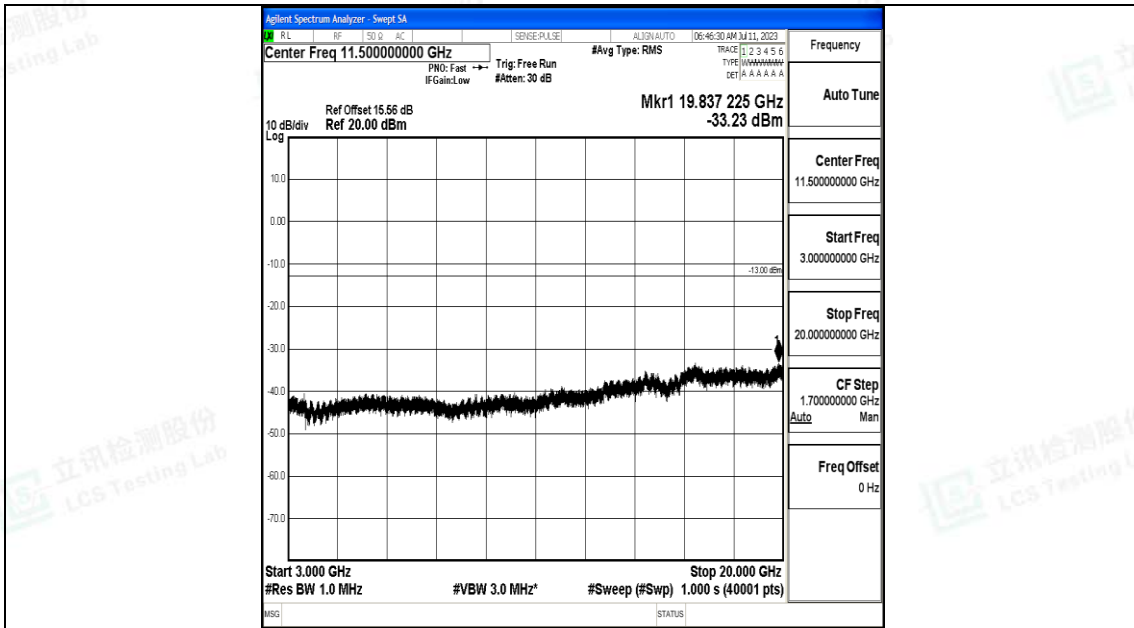

Band66_3MHz_16QAM_132322_1RB#0_3000~20000_3000~20000

Band66_3MHz_QPSK_132657_1RB#0_0.009~0.15_0.009~0.15

Band66_3MHz_QPSK_132657_1RB#0_0.15~30_0.15~30

Band66_3MHz_QPSK_132657_1RB#0_30~1000_30~1000

Band66_3MHz_QPSK_132657_1RB#0_1000~3000_1000~3000