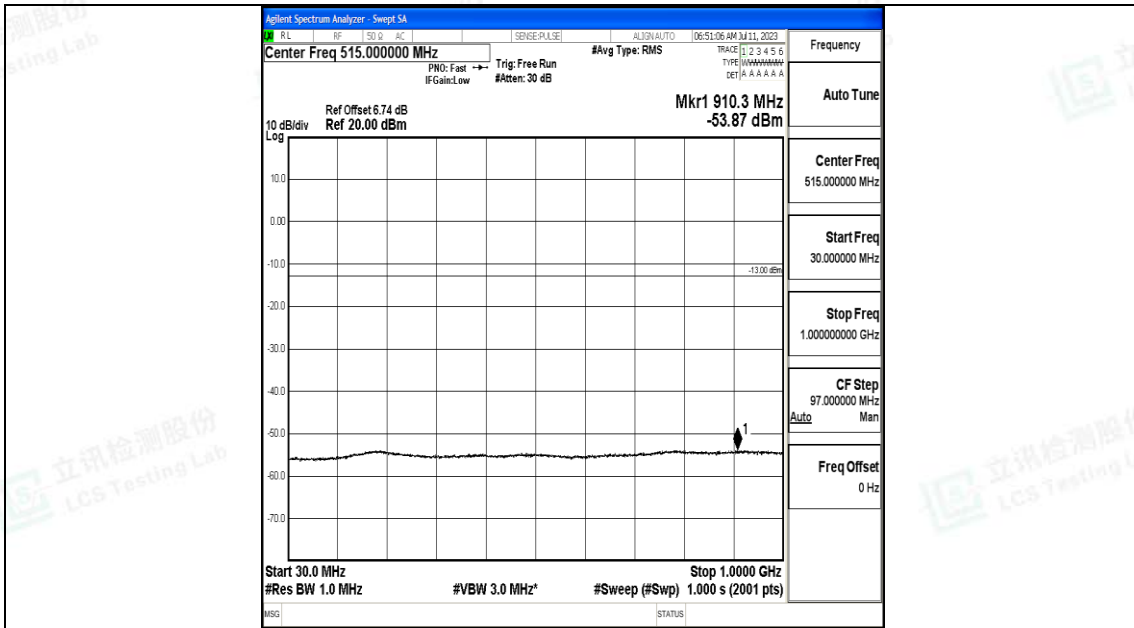

Band66_3MHz_16QAM_132657_1RB#0_3000~20000_3000~20000

Band66_5MHz_QPSK_131997_1RB#0_0.009~0.15_0.009~0.15

Band66_5MHz_QPSK_131997_1RB#0_0.15~30_0.15~30

Band66_5MHz_QPSK_131997_1RB#0_30~1000_30~1000

Band66_5MHz_QPSK_131997_1RB#0_1000~3000_1000~3000