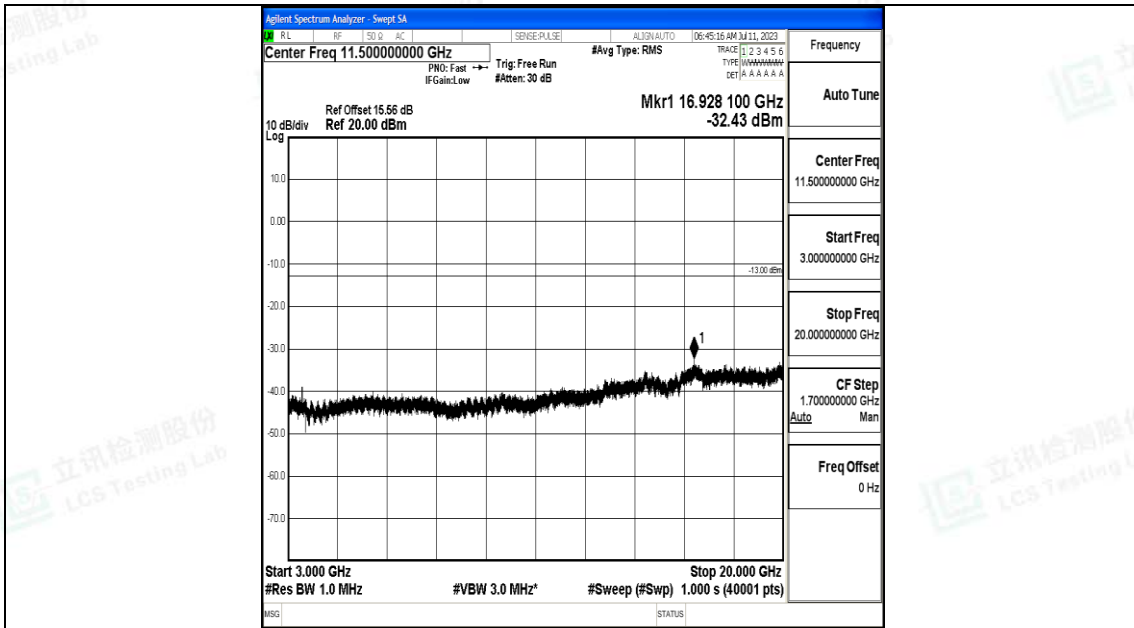

Band66_3MHz_16QAM_131987_1RB#0_3000~20000_3000~20000

Band66_3MHz_QPSK_132322_1RB#0_0.009~0.15_0.009~0.15

Band66_3MHz_QPSK_132322_1RB#0_0.15~30_0.15~30

Band66_3MHz_QPSK_132322_1RB#0_30~1000_30~1000

Band66_3MHz_QPSK_132322_1RB#0_1000~3000_1000~3000