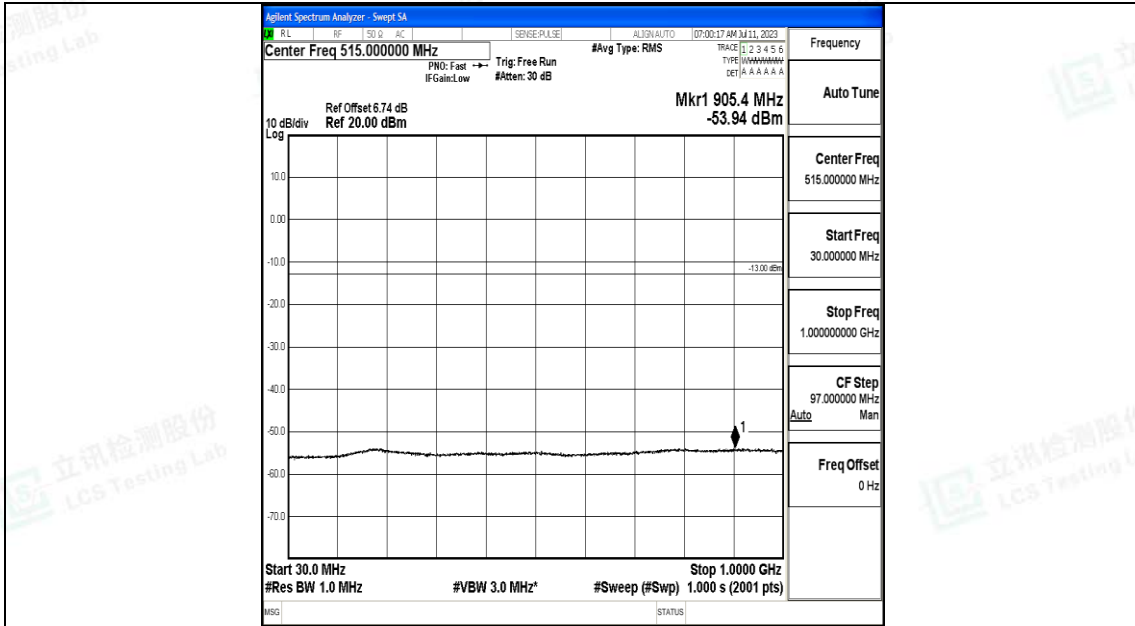

Band66_10MHz_QPSK_132622_1RB#0_0.15~30_0.15~30

Band66_10MHz_QPSK_132622_1RB#0_30~1000_30~1000