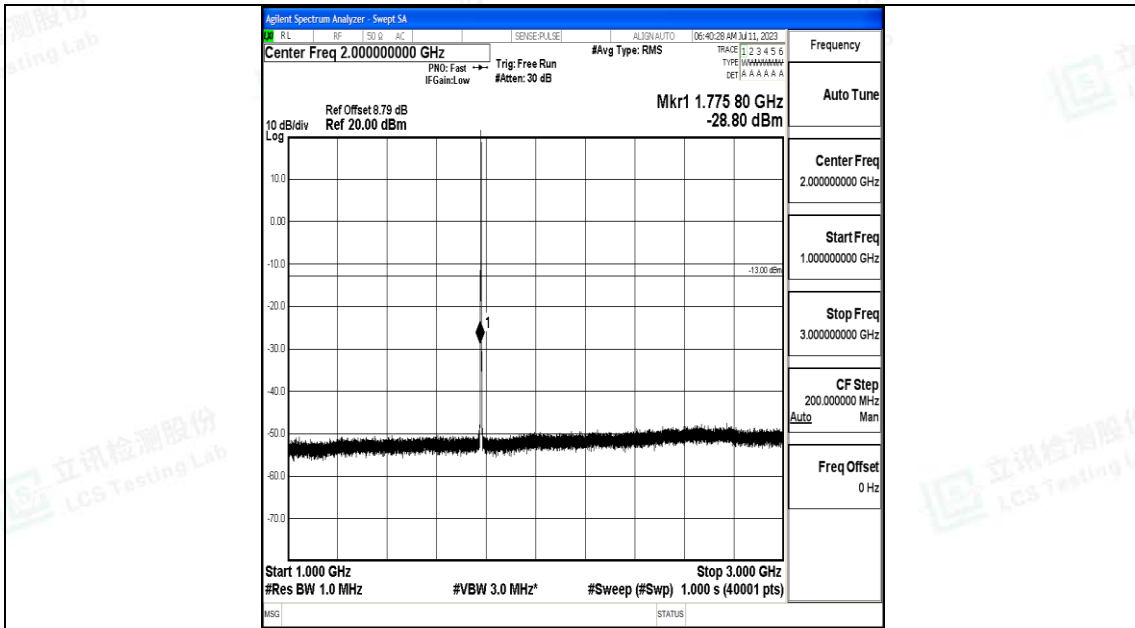

Band66_1.4MHz_16QAM_132665_1RB#0_0.009~0.15_0.009~0.15

Band66_1.4MHz_16QAM_132665_1RB#0_0.15~30_0.15~30

Band66_1.4MHz_16QAM_132665_1RB#0_30~1000_30~1000

Band66_1.4MHz_16QAM_132665_1RB#0_1000~3000_1000~3000