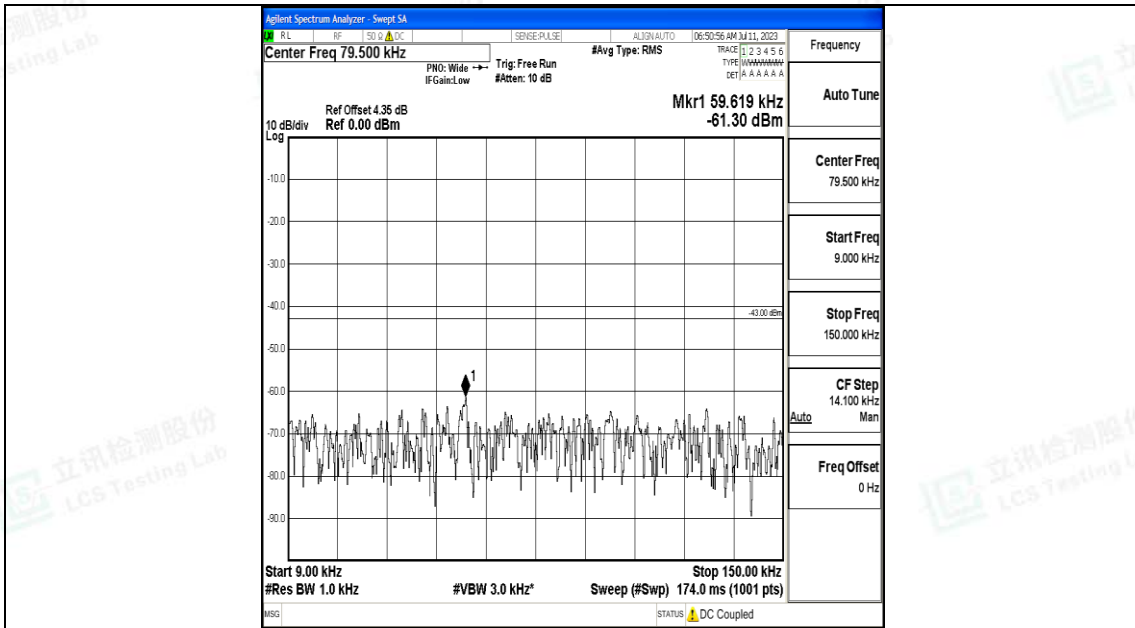

Band66_3MHz_16QAM_132657_1RB#0_3000~20000_3000~20000

Band66_5MHz_QPSK_131997_1RB#0_0.009~0.15_0.009~0.15