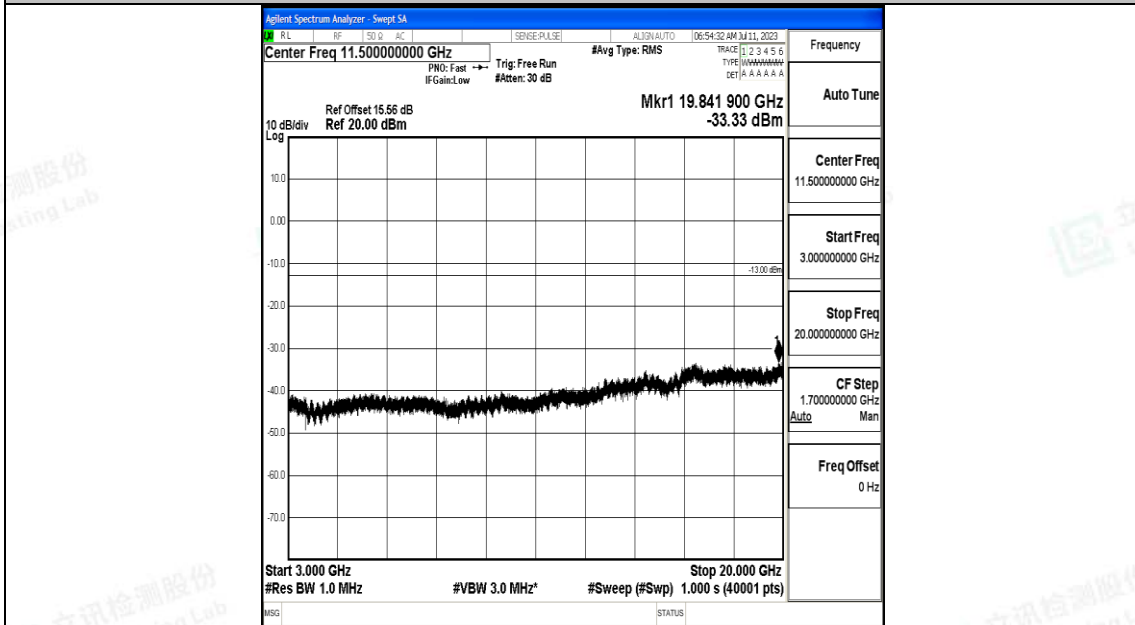

Band66_5MHz_16QAM_132647_1RB#0_0.15~30_0.15~30

Band66_5MHz_16QAM_132647_1RB#0_30~1000_30~1000

Band66_5MHz_16QAM_132647_1RB#0_1000~3000_1000~3000

Band66_5MHz_16QAM_132647_1RB#0_3000~20000_3000~20000

Band66_10MHz_QPSK_132022_1RB#0_0.009~0.15_0.009~0.15