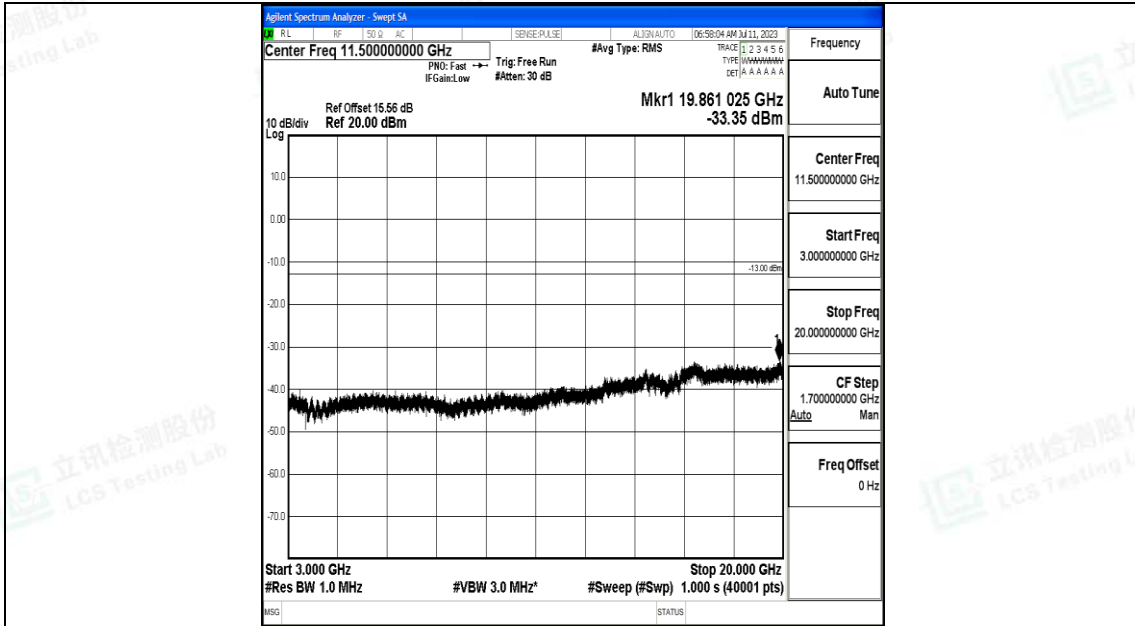

Band66_10MHz_QPSK_132022_1RB#0_0.15~30_0.15~30

Band66_10MHz_QPSK_132022_1RB#0_30~1000_30~1000

Band66_10MHz_QPSK_132022_1RB#0_1000~3000_1000~3000

Band66_10MHz_QPSK_132022_1RB#0_3000~20000_3000~20000

Band66_10MHz_16QAM_132022_1RB#0_0.009~0.15_0.009~0.15