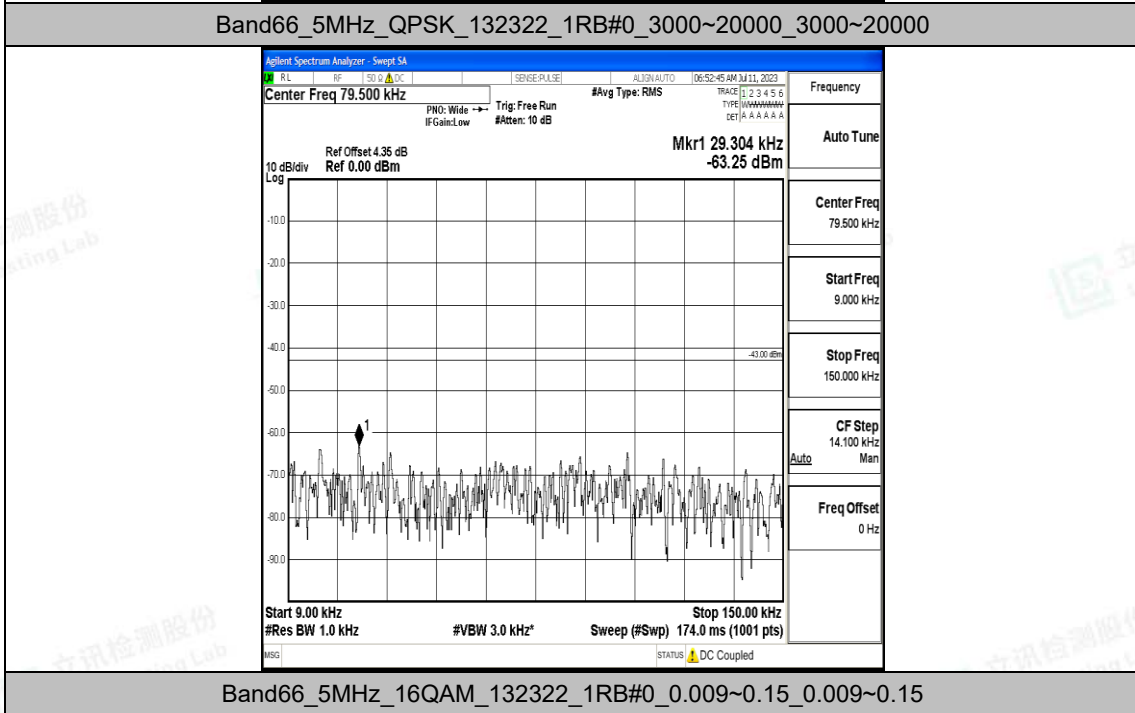

Band66_5MHz_16QAM_131997_1RB#0_3000~20000_3000~20000

Band66_5MHz_QPSK_132322_1RB#0_0.009~0.15_0.009~0.15

Band66_5MHz_QPSK_132322_1RB#0_0.15~30_0.15~30

Band66_5MHz_QPSK_132322_1RB#0_30~1000_30~1000

Band66_5MHz_QPSK_132322_1RB#0_1000~3000_1000~3000