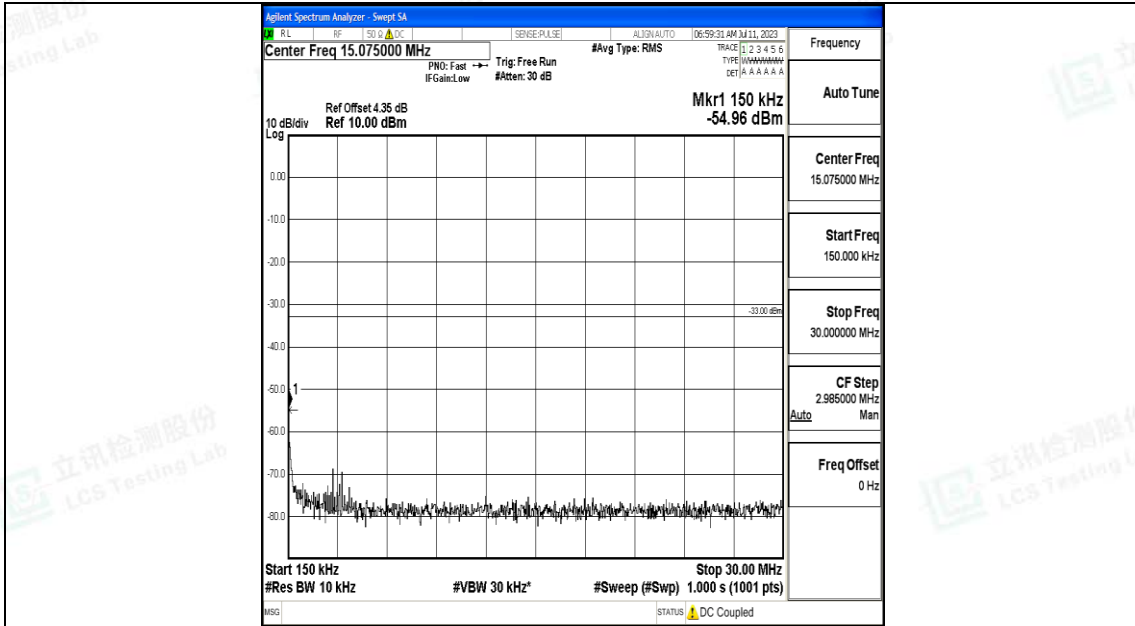

Band66_10MHz_QPSK_132322_1RB#0_0.15~30_0.15~30

Band66_10MHz_QPSK_132322_1RB#0_30~1000_30~1000

Band66_10MHz_QPSK_132322_1RB#0_1000~3000_1000~3000

Band66_10MHz_QPSK_132322_1RB#0_3000~20000_3000~20000

Band66_10MHz_16QAM_132322_1RB#0_0.009~0.15_0.009~0.15