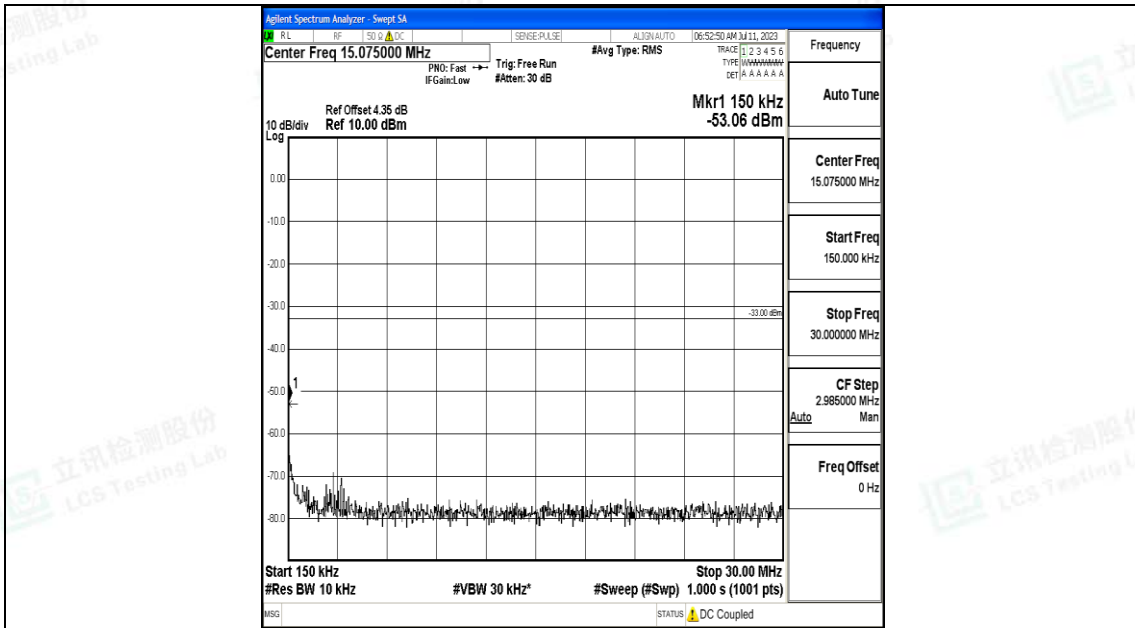

Band66_5MHz_16QAM_131997_1RB#0_3000~20000_3000~20000

Band66_5MHz_QPSK_132322_1RB#0_0.009~0.15_0.009~0.15

Band66_5MHz_QPSK_132322_1RB#0_0.15~30_0.15~30

Band66_5MHz_QPSK_132322_1RB#0_30~1000_30~1000

Band66_5MHz_QPSK_132322_1RB#0_1000~3000_1000~3000