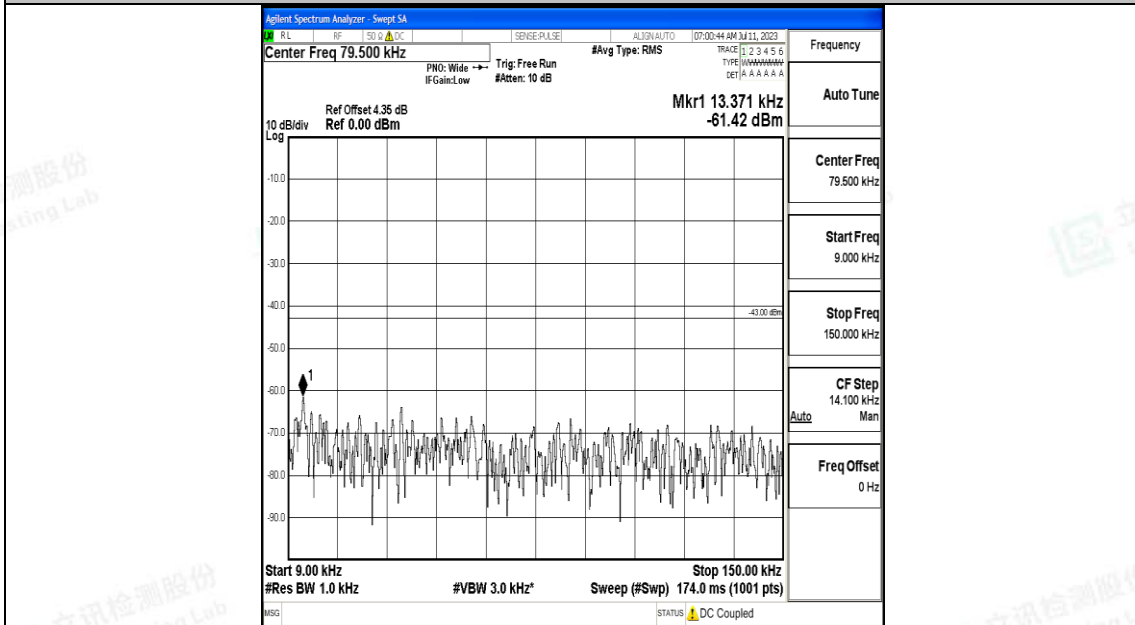

Band66_10MHz_QPSK_132622_1RB#0_0.15~30_0.15~30

Band66_10MHz_QPSK_132622_1RB#0_30~1000_30~1000

Band66_10MHz_QPSK_132622_1RB#0_1000~3000_1000~3000

Band66_10MHz_QPSK_132622_1RB#0_3000~20000_3000~20000

Band66_10MHz_16QAM_132622_1RB#0_0.009~0.15_0.009~0.15