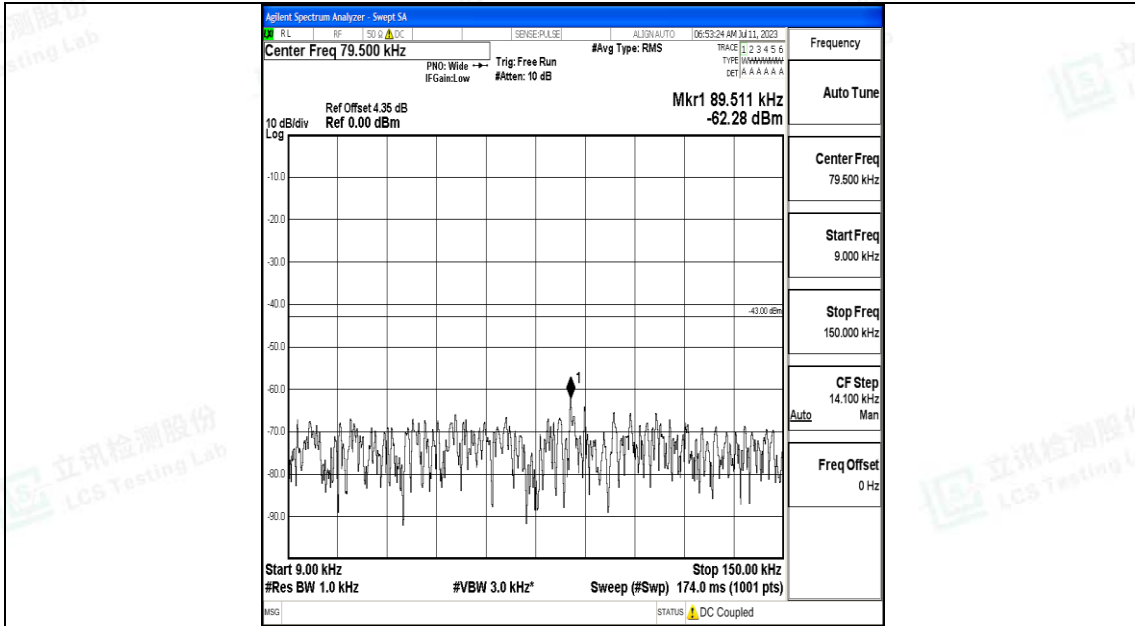

Band66_5MHz_16QAM_132322_1RB#0_0.15~30_0.15~30

Band66_5MHz_16QAM_132322_1RB#0_30~1000_30~1000

Band66_5MHz_16QAM_132322_1RB#0_1000~3000_1000~3000

Band66_5MHz_16QAM_132322_1RB#0_3000~20000_3000~20000

Band66_5MHz_QPSK_132647_1RB#0_0.009~0.15_0.009~0.15