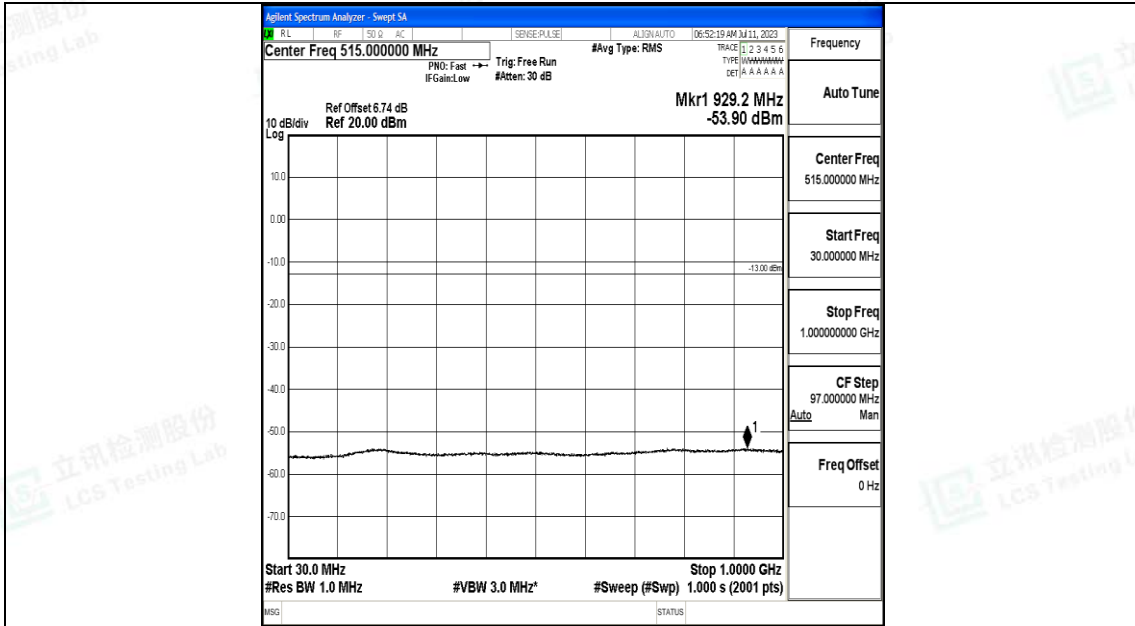

Band66_5MHz_16QAM_131997_1RB#0_3000~20000_3000~20000

Band66_5MHz_QPSK_132322_1RB#0_0.009~0.15_0.009~0.15

Band66_5MHz_QPSK_132322_1RB#0_0.15~30_0.15~30

Band66_5MHz_QPSK_132322_1RB#0_30~1000_30~1000

Band66_5MHz_QPSK_132322_1RB#0_1000~3000_1000~3000