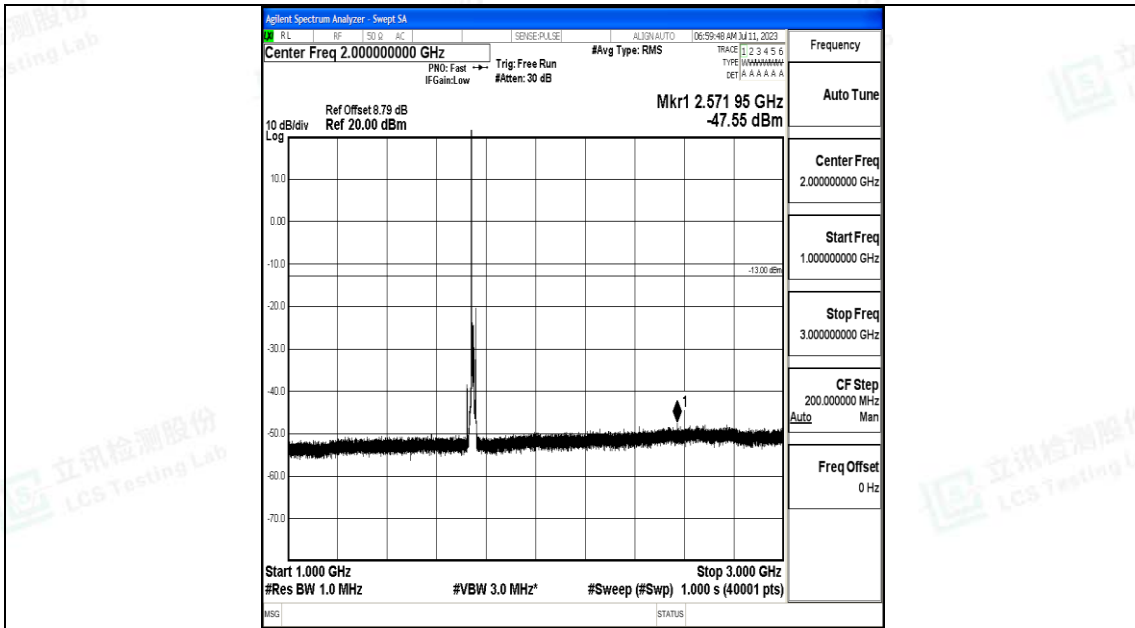

Band66_10MHz_16QAM_132322_1RB#0_30~1000_30~1000

Band66_10MHz_16QAM_132322_1RB#0_1000~3000_1000~3000