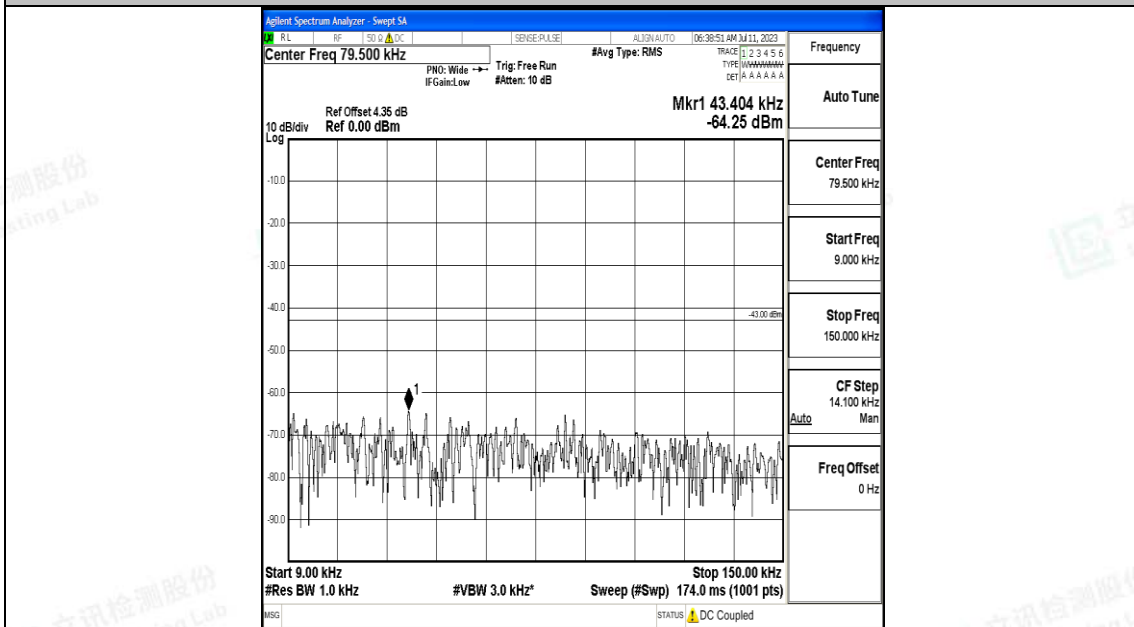

Band66_1.4MHz_QPSK_132322_1RB#0_30~1000_30~1000

Band66_1.4MHz_QPSK_132322_1RB#0_1000~3000_1000~3000

Band66_1.4MHz_QPSK_132322_1RB#0_3000~20000_3000~20000

Band66_1.4MHz_16QAM_132322_1RB#0_0.009~0.15_0.009~0.15