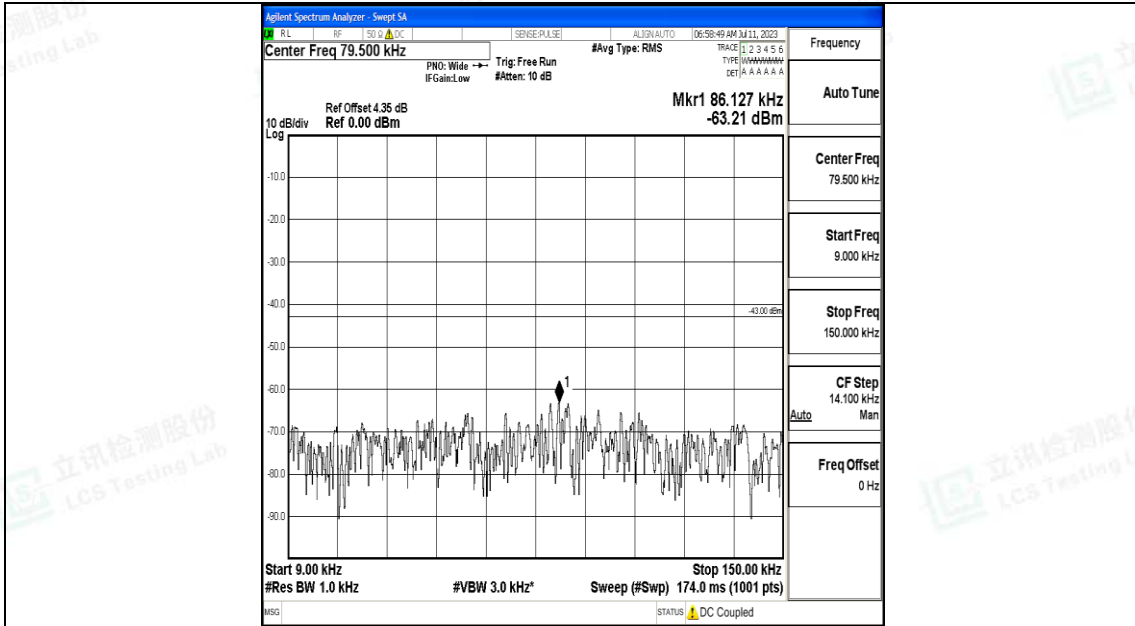

Band66_10MHz_16QAM_132022_1RB#0_0.15~30_0.15~30

Band66_10MHz_16QAM_132022_1RB#0_30~1000_30~1000

Band66_10MHz_16QAM_132022_1RB#0_1000~3000_1000~3000

Band66_10MHz_16QAM_132022_1RB#0_3000~20000_3000~20000

Band66_10MHz_QPSK_132322_1RB#0_0.009~0.15_0.009~0.15