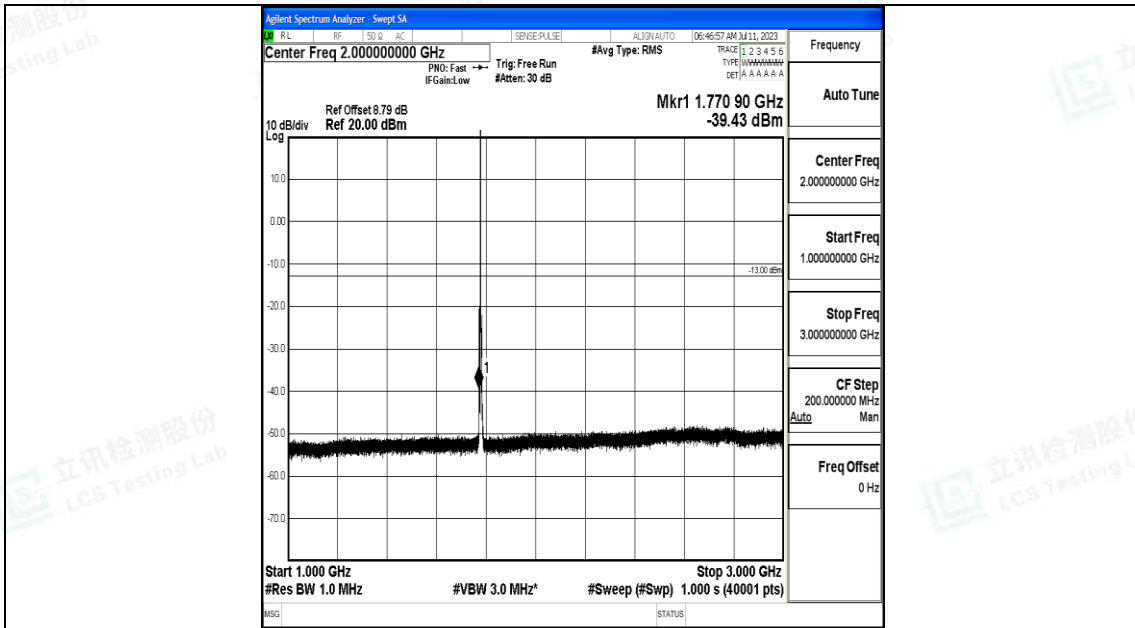

Band66_3MHz_QPSK_132657_1RB#0_3000~20000_3000~20000

Band66_3MHz_16QAM_132657_1RB#0_0.009~0.15_0.009~0.15

Band66_3MHz_16QAM_132657_1RB#0_0.15~30_0.15~30

Band66_3MHz_16QAM_132657_1RB#0_30~1000_30~1000

Band66_3MHz_16QAM_132657_1RB#0_1000~3000_1000~3000