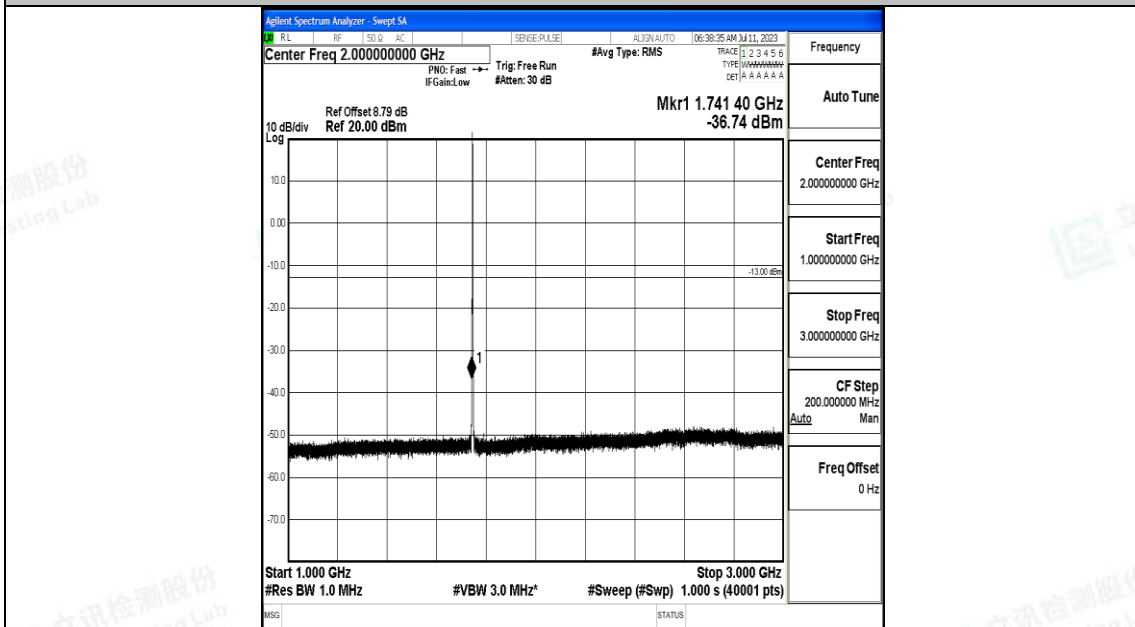

Band66_1.4MHz_QPSK_132322_1RB#0_30~1000_30~1000

Band66_1.4MHz_QPSK_132322_1RB#0_1000~3000_1000~3000

Band66_1.4MHz_QPSK_132322_1RB#0_3000~20000_3000~20000

Band66_1.4MHz_16QAM_132322_1RB#0_0.009~0.15_0.009~0.15