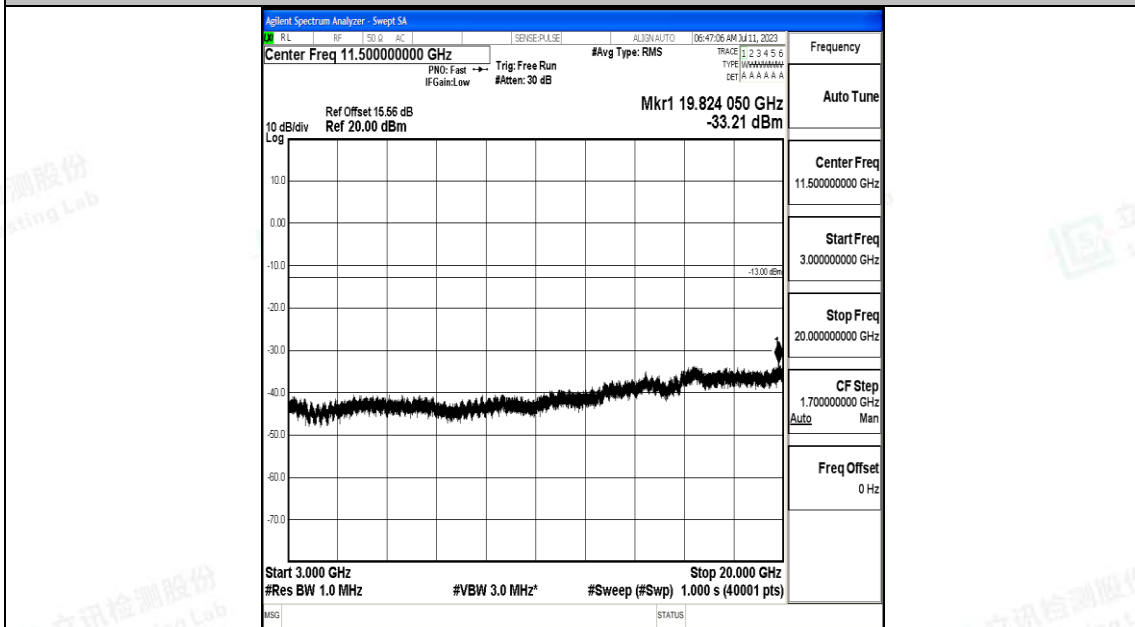

Band66_3MHz_QPSK_132657_1RB#0_3000~20000_3000~20000

Band66_3MHz_16QAM_132657_1RB#0_0.009~0.15_0.009~0.15

Band66_3MHz_16QAM_132657_1RB#0_0.15~30_0.15~30

Band66_3MHz_16QAM_132657_1RB#0_30~1000_30~1000

Band66_3MHz_16QAM_132657_1RB#0_1000~3000_1000~3000