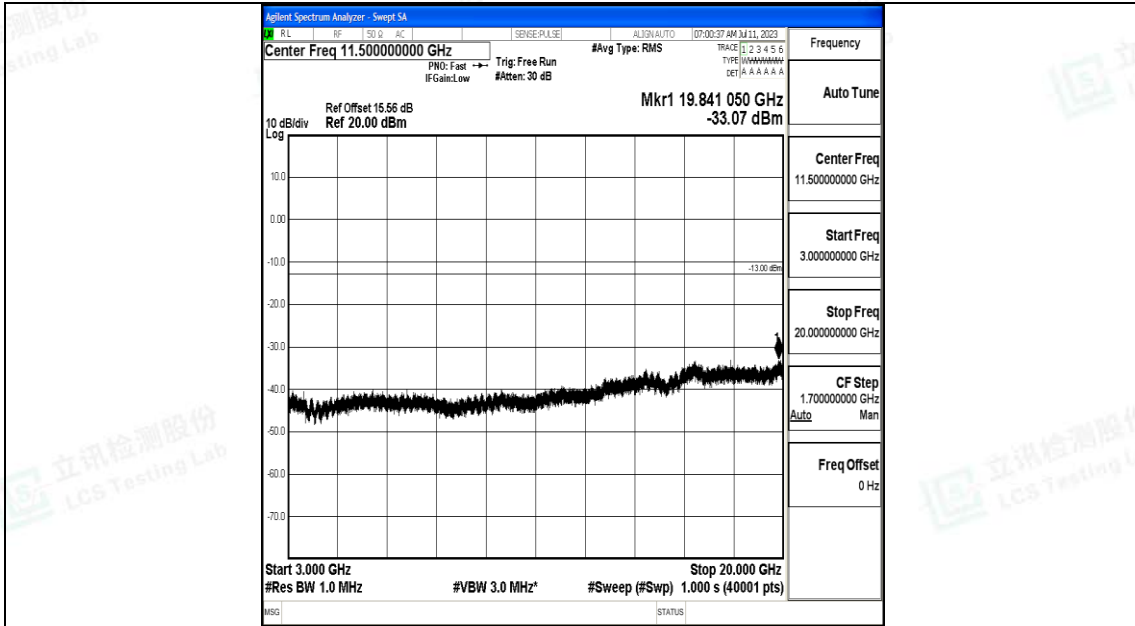

Band66_10MHz_QPSK_132622_1RB#0_0.15~30_0.15~30

Band66_10MHz_QPSK_132622_1RB#0_30~1000_30~1000

Band66_10MHz_QPSK_132622_1RB#0_1000~3000_1000~3000

Band66_10MHz_QPSK_132622_1RB#0_3000~20000_3000~20000

Band66_10MHz_16QAM_132622_1RB#0_0.009~0.15_0.009~0.15