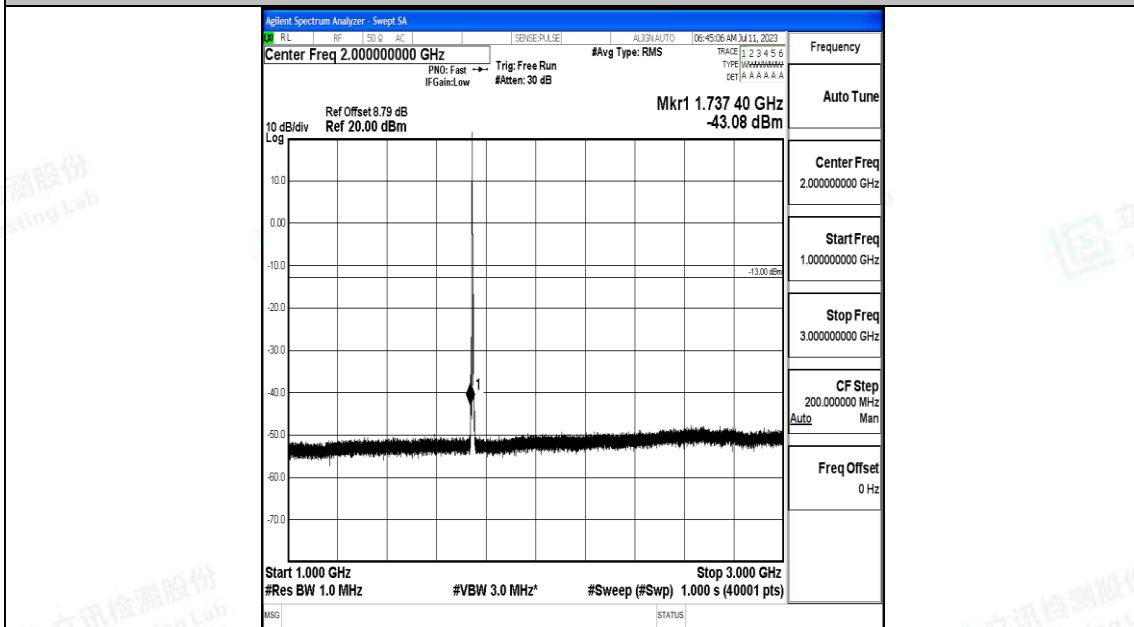

Band66_3MHz_16QAM_131987_1RB#0_3000~20000_3000~20000

Band66_3MHz_QPSK_132322_1RB#0_0.009~0.15_0.009~0.15

Band66_3MHz_QPSK_132322_1RB#0_0.15~30_0.15~30

Band66_3MHz_QPSK_132322_1RB#0_30~1000_30~1000

Band66_3MHz_QPSK_132322_1RB#0_1000~3000_1000~3000