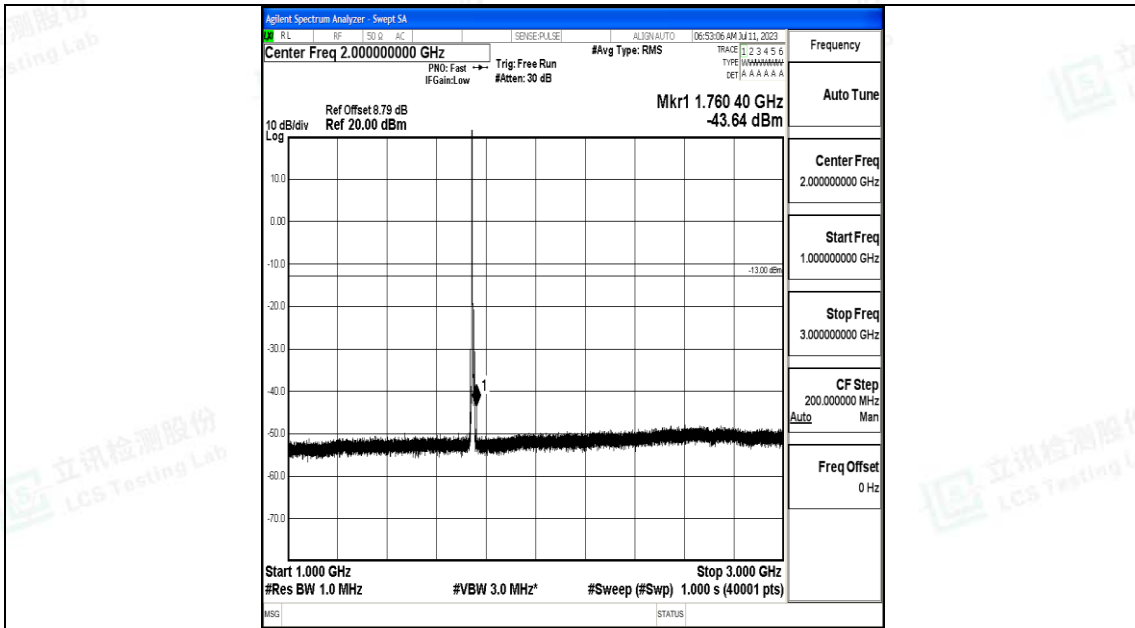

Band66_5MHz_16QAM_132322_1RB#0_30~1000_30~1000

Band66_5MHz_16QAM_132322_1RB#0_1000~3000_1000~3000