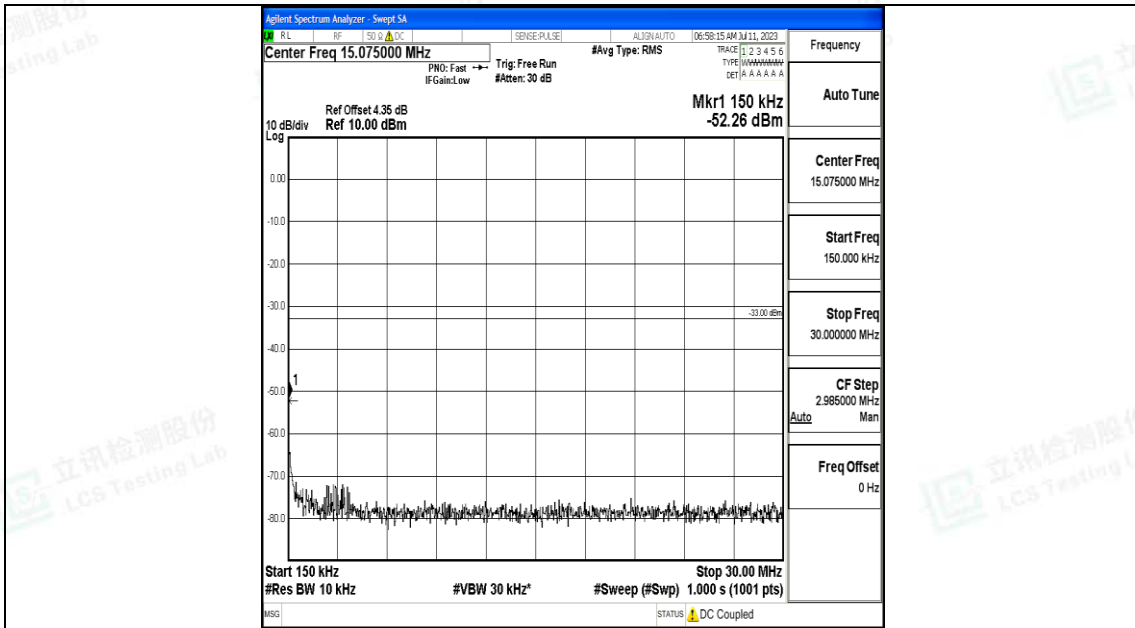

Band66_10MHz_QPSK_132022_1RB#0_0.15~30_0.15~30

Band66_10MHz_QPSK_132022_1RB#0_30~1000_30~1000

Band66_10MHz_QPSK_132022_1RB#0_1000~3000_1000~3000

Band66_10MHz_QPSK_132022_1RB#0_3000~20000_3000~20000

Band66_10MHz_16QAM_132022_1RB#0_0.009~0.15_0.009~0.15