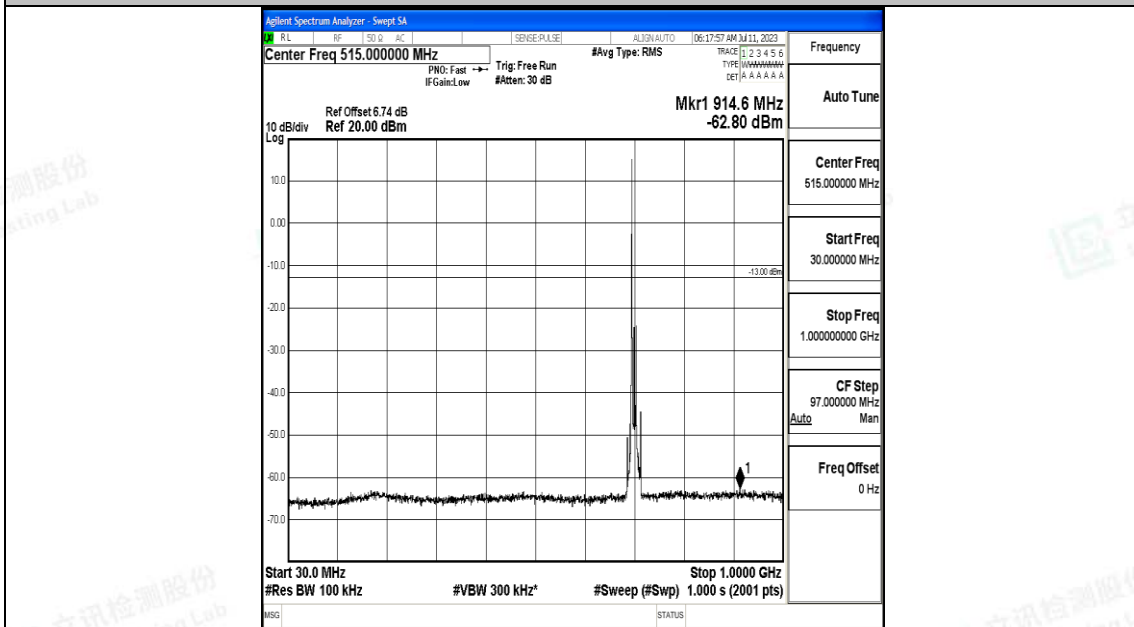

Band12_10MHz_QPSK_23095_1RB#0_3000~10000_3000~10000

Band12_10MHz_16QAM_23095_1RB#0_0.009~0.15_0.009~0.15

Band12_10MHz_16QAM_23095_1RB#0_0.15~30_0.15~30

Band12_10MHz_16QAM_23095_1RB#0_30~1000_30~1000

Band12_10MHz_16QAM_23095_1RB#0_1000~3000_1000~3000