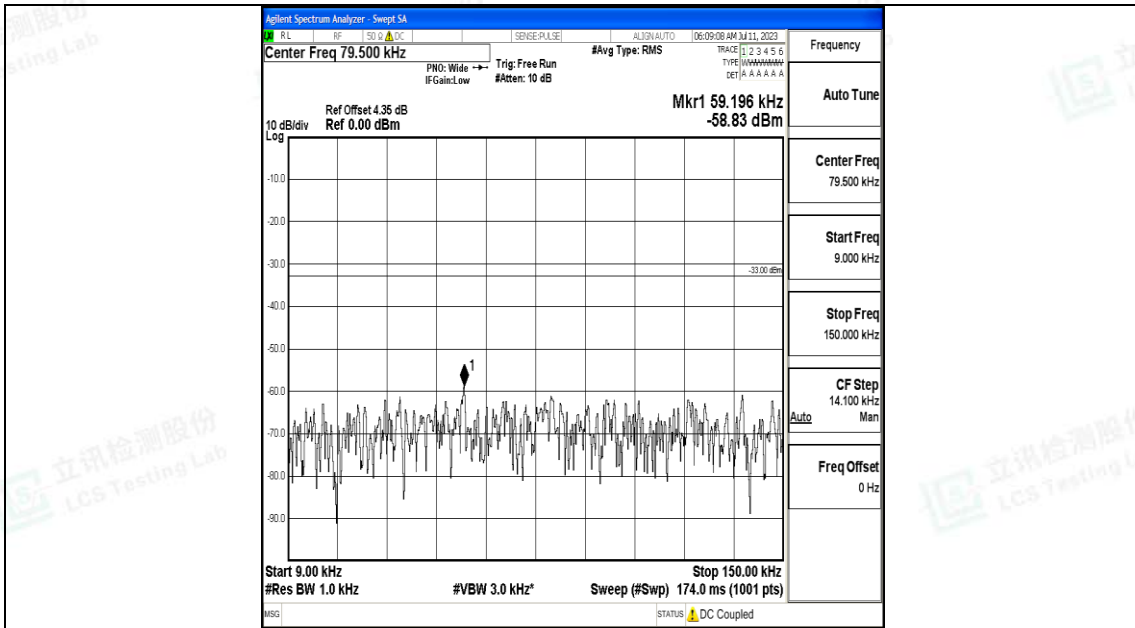

Band12_3MHz_16QAM_23165_1RB#0_30~1000_30~1000

Band12_3MHz_16QAM_23165_1RB#0_1000~3000_1000~3000

Band12_3MHz_16QAM_23165_1RB#0_3000~10000_3000~10000

Band12_5MHz_QPSK_23035_1RB#0_0.009~0.15_0.009~0.15

Band12_5MHz_QPSK_23035_1RB#0_0.15~30_0.15~30