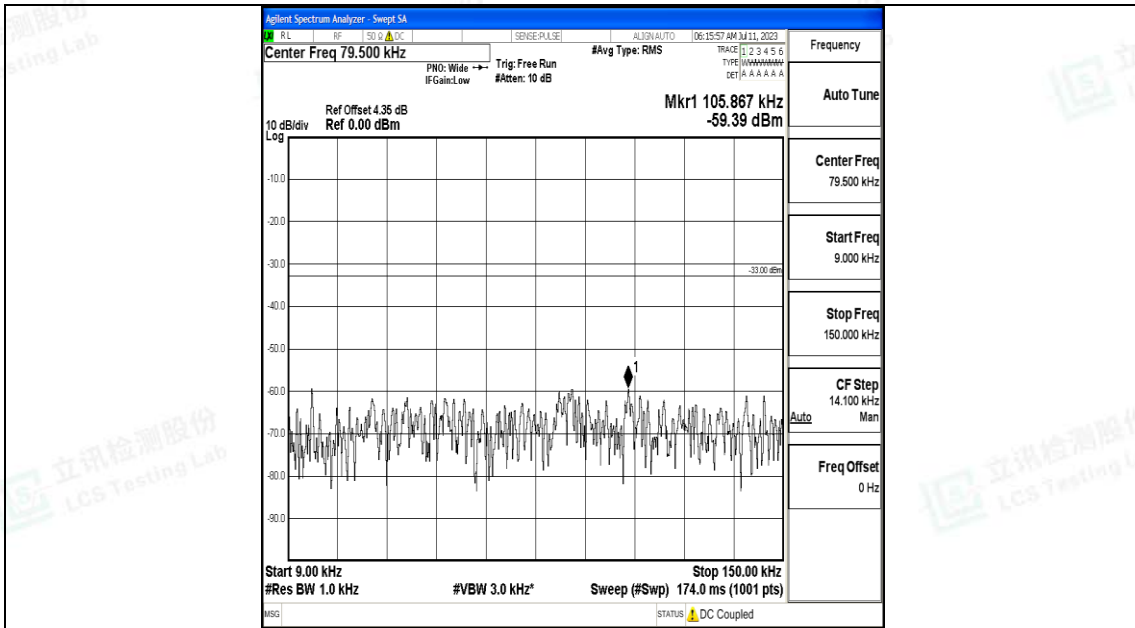

Band12_5MHz_16QAM_23155_1RB#0_3000~10000_3000~10000

Band12_10MHz_QPSK_23060_1RB#0_0.009~0.15_0.009~0.15