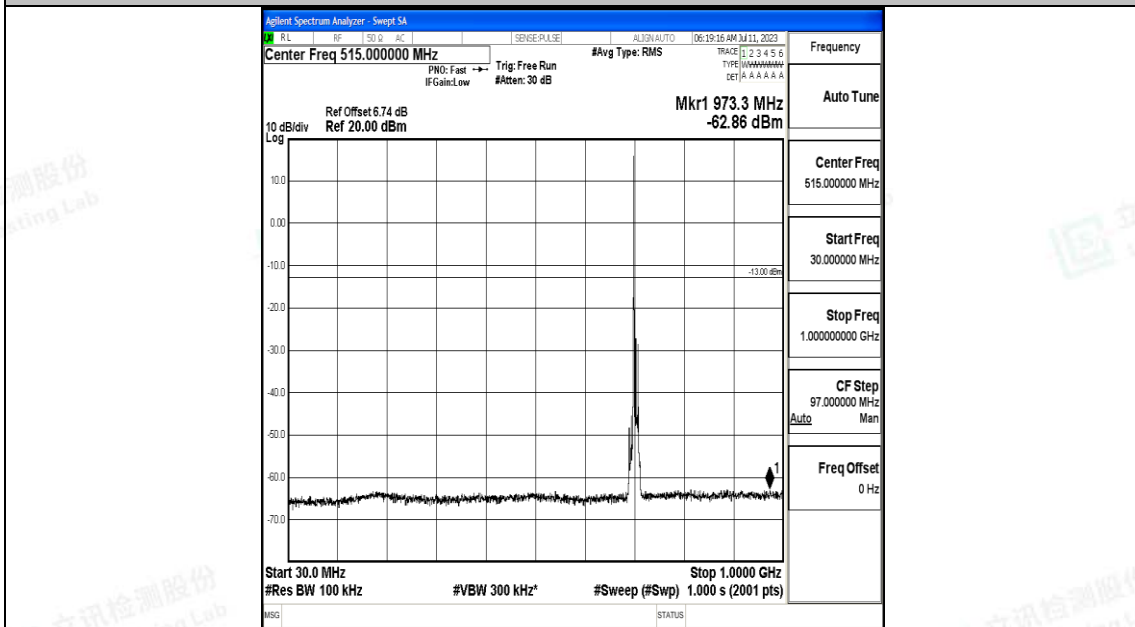

Band12_10MHz_QPSK_23130_1RB#0_3000~10000_3000~10000

Band12_10MHz_16QAM_23130_1RB#0_0.009~0.15_0.009~0.15

Band12_10MHz_16QAM_23130_1RB#0_0.15~30_0.15~30

Band12_10MHz_16QAM_23130_1RB#0_30~1000_30~1000

Band12_10MHz_16QAM_23130_1RB#0_1000~3000_1000~3000