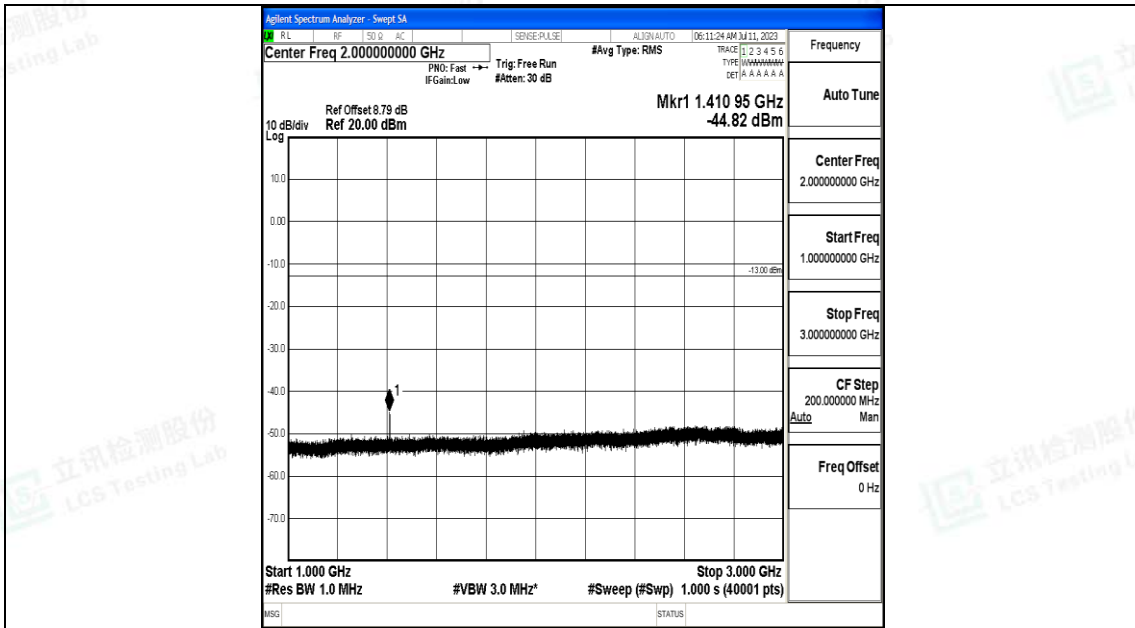

Band12_5MHz_QPSK_23095_1RB#0_30~1000_30~1000

Band12_5MHz_QPSK_23095_1RB#0_1000~3000_1000~3000

Band12_5MHz_16QAM_23095_1RB#0_0.15~30_0.15~30

Band12_5MHz_16QAM_23095_1RB#0_30~1000_30~1000

Band12_5MHz_16QAM_23095_1RB#0_1000~3000_1000~3000