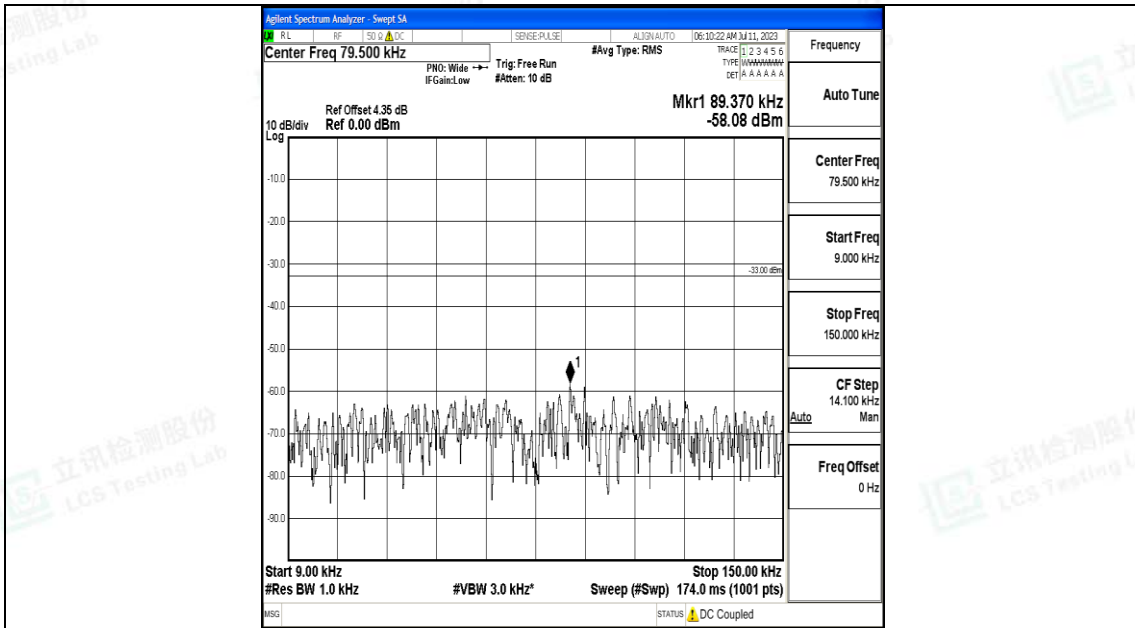

Band12_5MHz_16QAM_23035_1RB#0_30~1000_30~1000

Band12_5MHz_16QAM_23035_1RB#0_1000~3000_1000~3000

Band12_5MHz_16QAM_23035_1RB#0_3000~10000_3000~10000

Band12_5MHz_QPSK_23095_1RB#0_0.009~0.15_0.009~0.15

Band12_5MHz_QPSK_23095_1RB#0_0.15~30_0.15~30