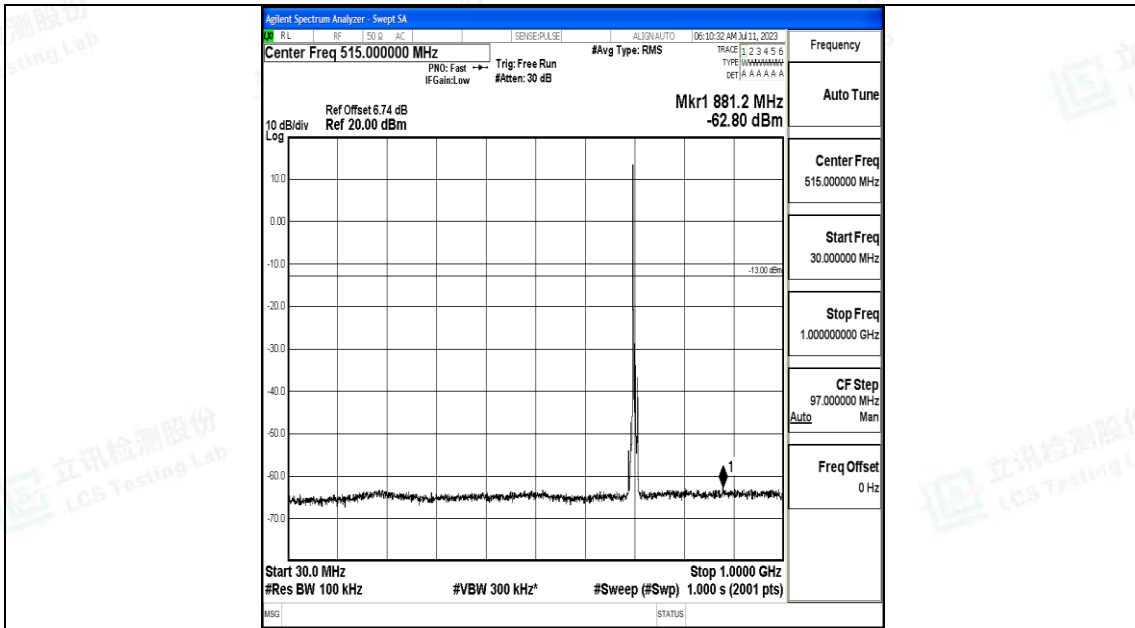

Band12_5MHz_16QAM_23035_1RB#0_30~1000_30~1000

Band12_5MHz_16QAM_23035_1RB#0_1000~3000_1000~3000

Band12_5MHz_16QAM_23035_1RB#0_3000~10000_3000~10000

Band12_5MHz_QPSK_23095_1RB#0_0.009~0.15_0.009~0.15

Band12_5MHz_QPSK_23095_1RB#0_0.15~30_0.15~30