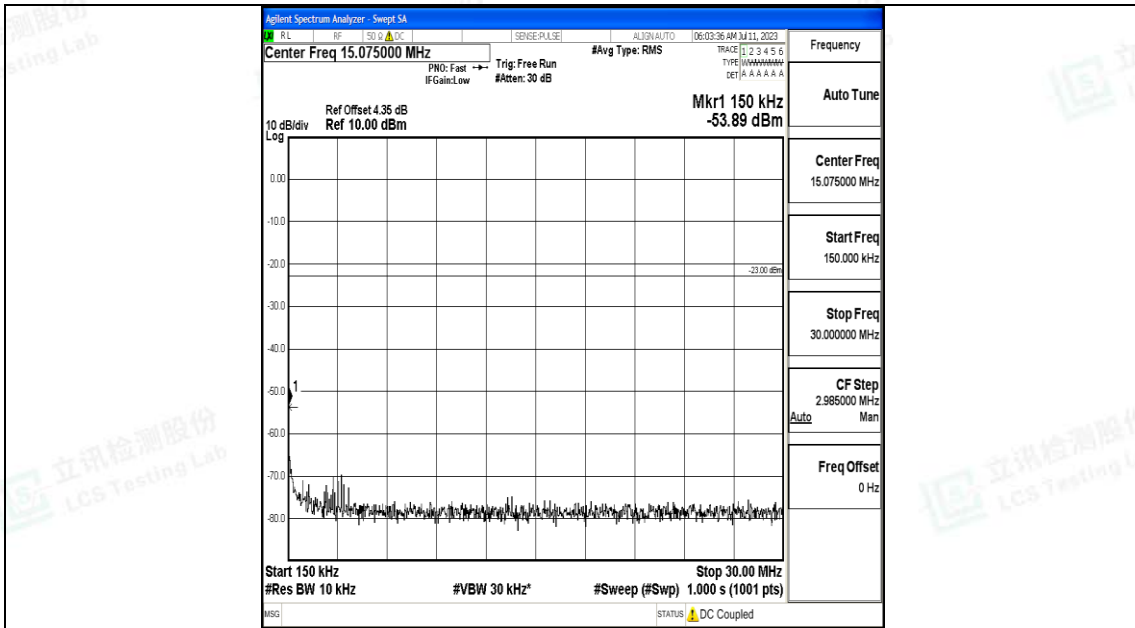

Band12_3MHz_QPSK_23095_1RB#0_30~1000_30~1000

Band12_3MHz_QPSK_23095_1RB#0_1000~3000_1000~3000

Band12_3MHz_QPSK_23095_1RB#0_3000~10000_3000~10000

Band12_3MHz_16QAM_23095_1RB#0_0.009~0.15_0.009~0.15

Band12_3MHz_16QAM_23095_1RB#0_0.15~30_0.15~30