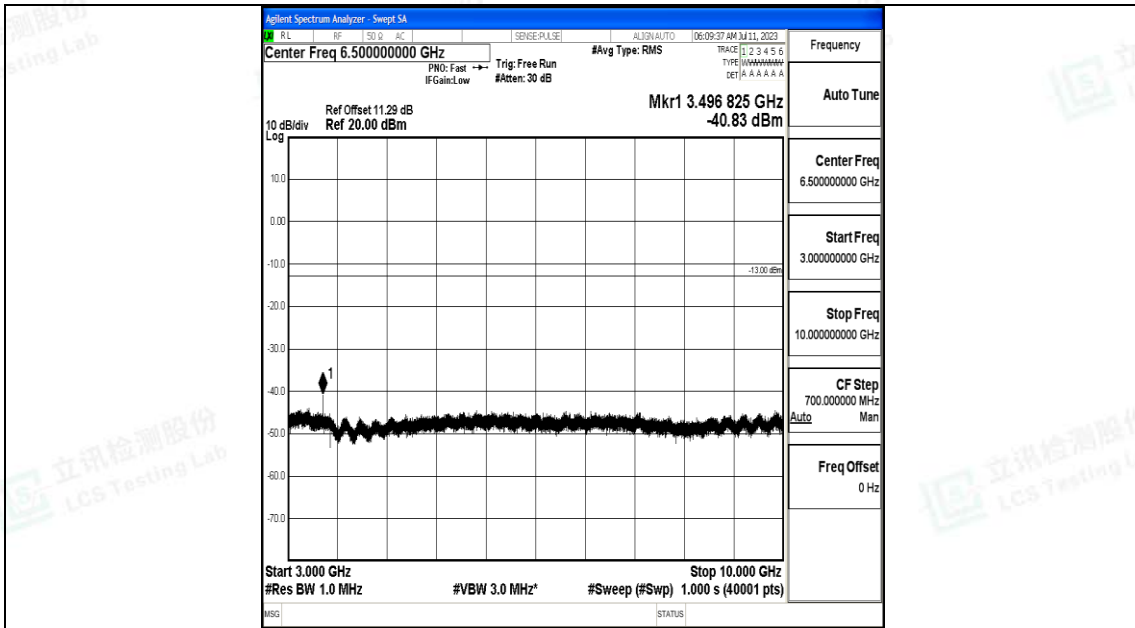

Band12_5MHz_QPSK_23035_1RB#0_1000~3000_1000~3000

Band12_5MHz_QPSK_23035_1RB#0_3000~10000_3000~10000