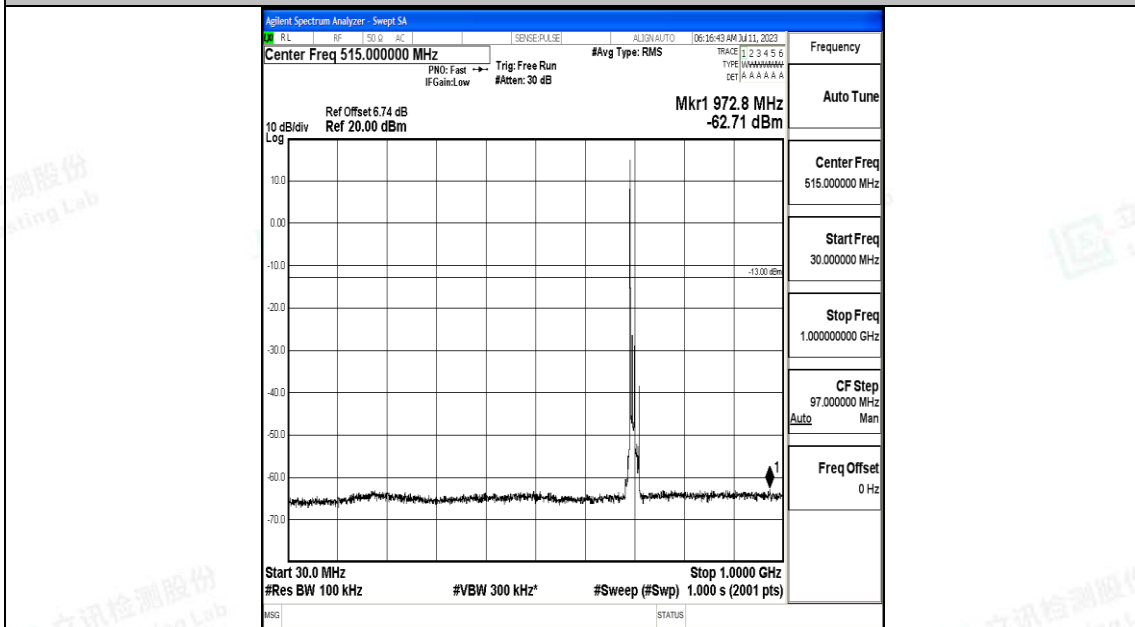

Band12_10MHz_QPSK_23060_1RB#0_3000~10000_3000~10000

Band12_10MHz_16QAM_23060_1RB#0_0.009~0.15_0.009~0.15

Band12_10MHz_16QAM_23060_1RB#0_0.15~30_0.15~30

Band12_10MHz_16QAM_23060_1RB#0_30~1000_30~1000

Band12_10MHz_16QAM_23060_1RB#0_1000~3000_1000~3000