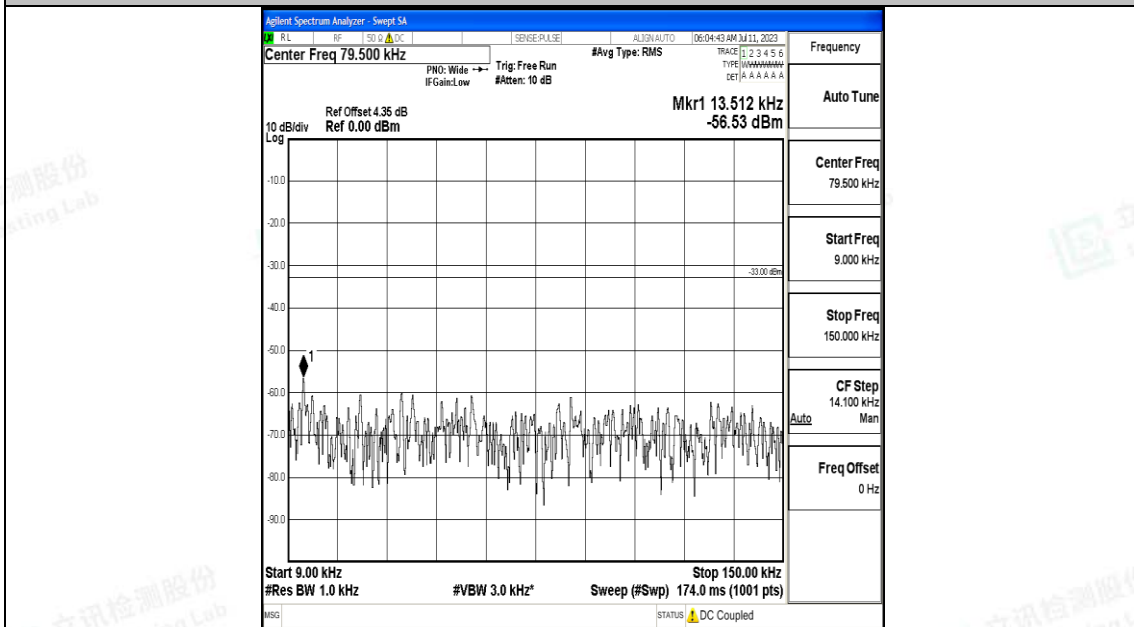

Band12_3MHz_QPSK_23165_1RB#0_30~1000_30~1000

Band12_3MHz_QPSK_23165_1RB#0_1000~3000_1000~3000

Band12_3MHz_QPSK_23165_1RB#0_3000~10000_3000~10000

Band12_3MHz_16QAM_23165_1RB#0_0.009~0.15_0.009~0.15

Band12_3MHz_16QAM_23165_1RB#0_0.15~30_0.15~30