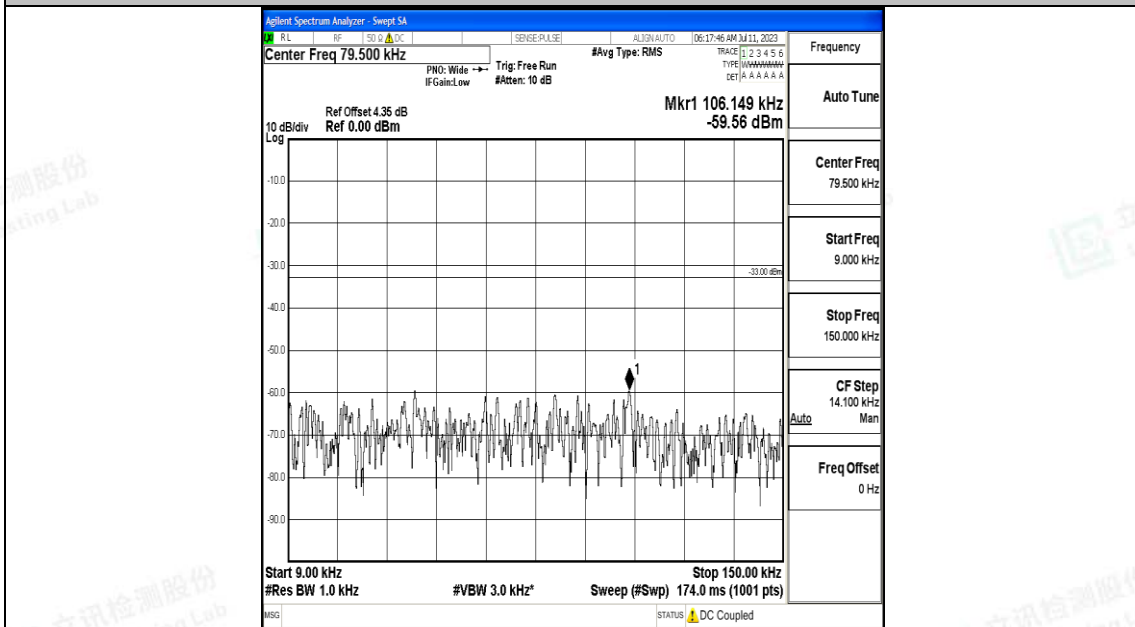

Band12_10MHz_QPSK_23095_1RB#0_3000~10000_3000~10000

Band12_10MHz_16QAM_23095_1RB#0_0.009~0.15_0.009~0.15