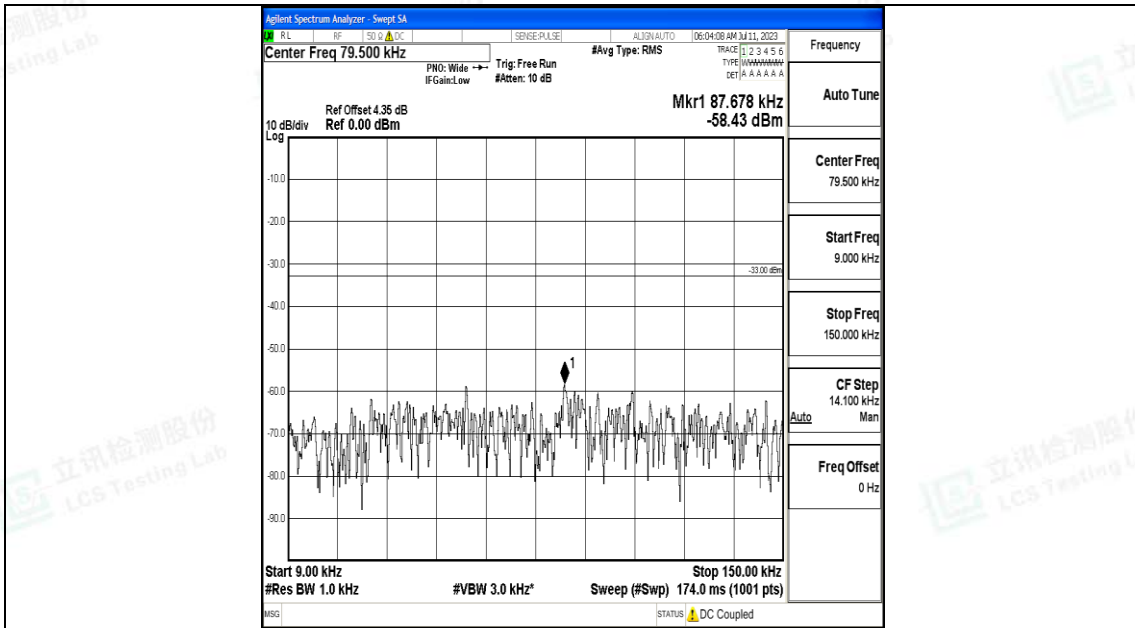

Band12_3MHz_16QAM_23095_1RB#0_30~1000_30~1000

Band12_3MHz_16QAM_23095_1RB#0_1000~3000_1000~3000

Band12_3MHz_16QAM_23095_1RB#0_3000~10000_3000~10000

Band12_3MHz_QPSK_23165_1RB#0_0.009~0.15_0.009~0.15

Band12_3MHz_QPSK_23165_1RB#0_0.15~30_0.15~30