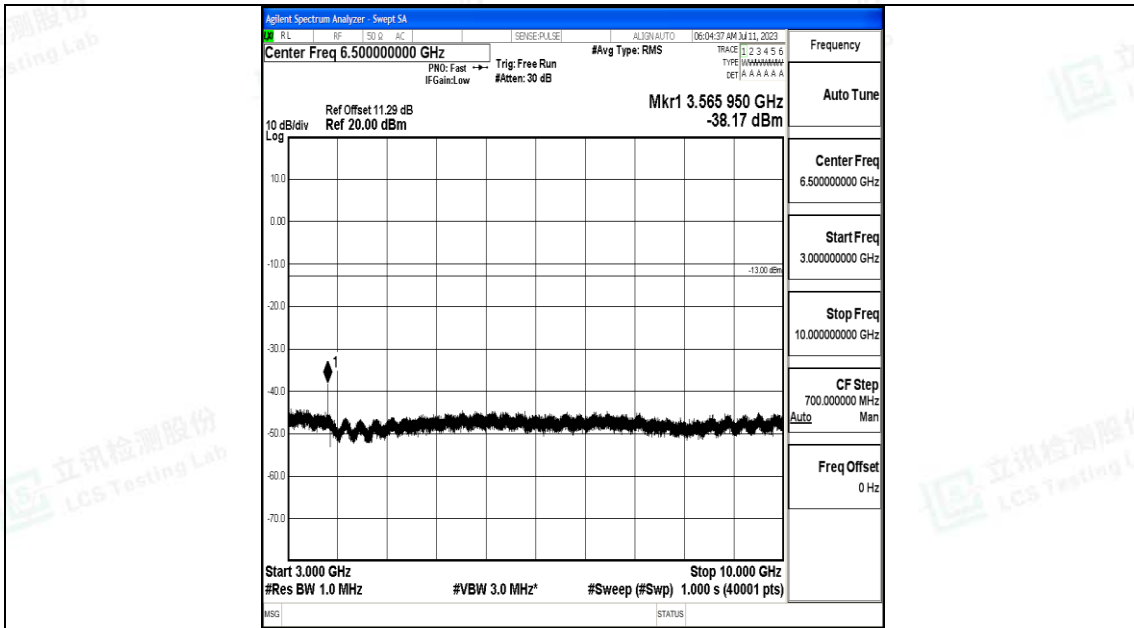

Band12_3MHz_QPSK_23165_1RB#0_1000~3000_1000~3000

Band12_3MHz_QPSK_23165_1RB#0_3000~10000_3000~10000