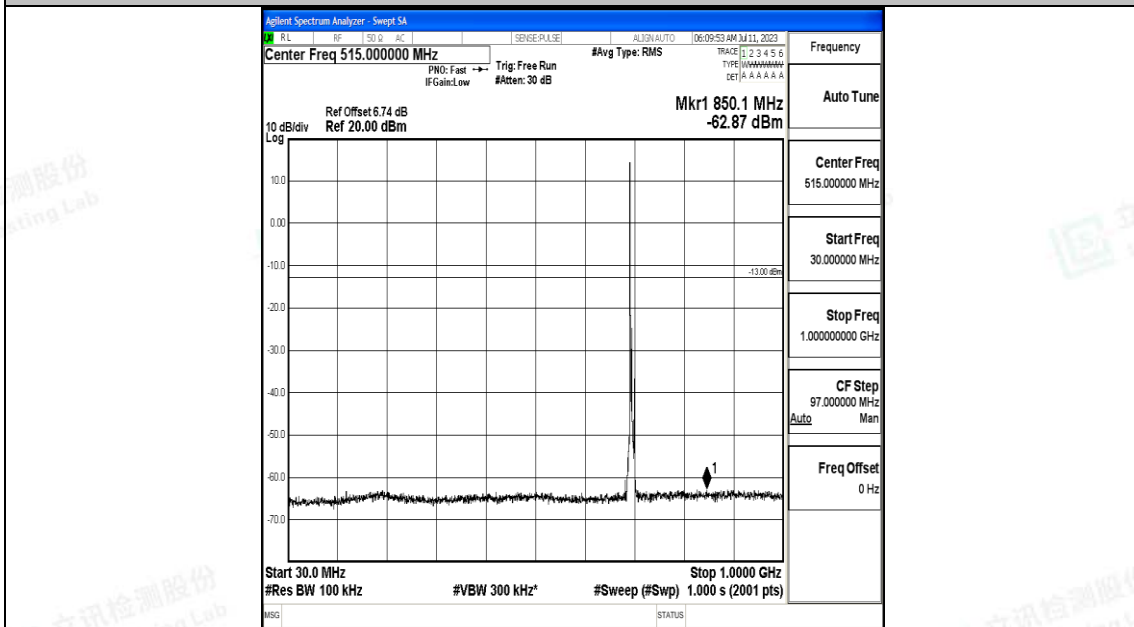

Band12_5MHz_QPSK_23035_1RB#0_30~1000_30~1000

Band12_5MHz_QPSK_23035_1RB#0_1000~3000_1000~3000

Band12_5MHz_QPSK_23035_1RB#0_3000~10000_3000~10000

Band12_5MHz_16QAM_23035_1RB#0_0.009~0.15_0.009~0.15

Band12_5MHz_16QAM_23035_1RB#0_0.15~30_0.15~30