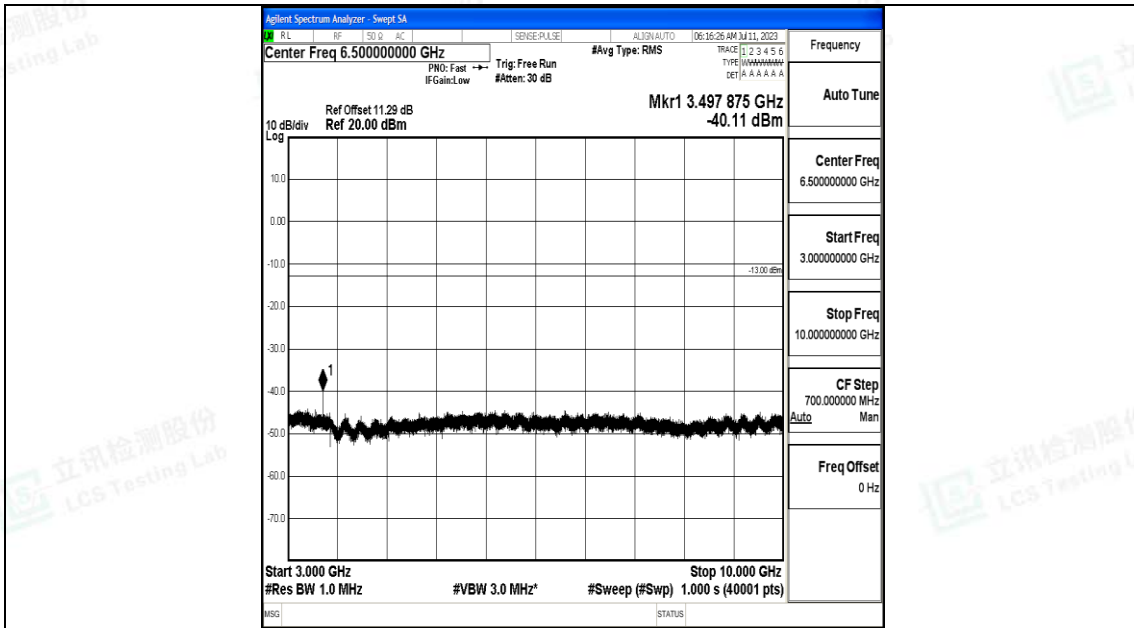

Band12_5MHz_16QAM_23155_1RB#0_3000~10000_3000~10000

Band12_10MHz_QPSK_23060_1RB#0_0.009~0.15_0.009~0.15

Band12_10MHz_QPSK_23060_1RB#0_0.15~30_0.15~30

Band12_10MHz_QPSK_23060_1RB#0_30~1000_30~1000

Band12_10MHz_QPSK_23060_1RB#0_1000~3000_1000~3000