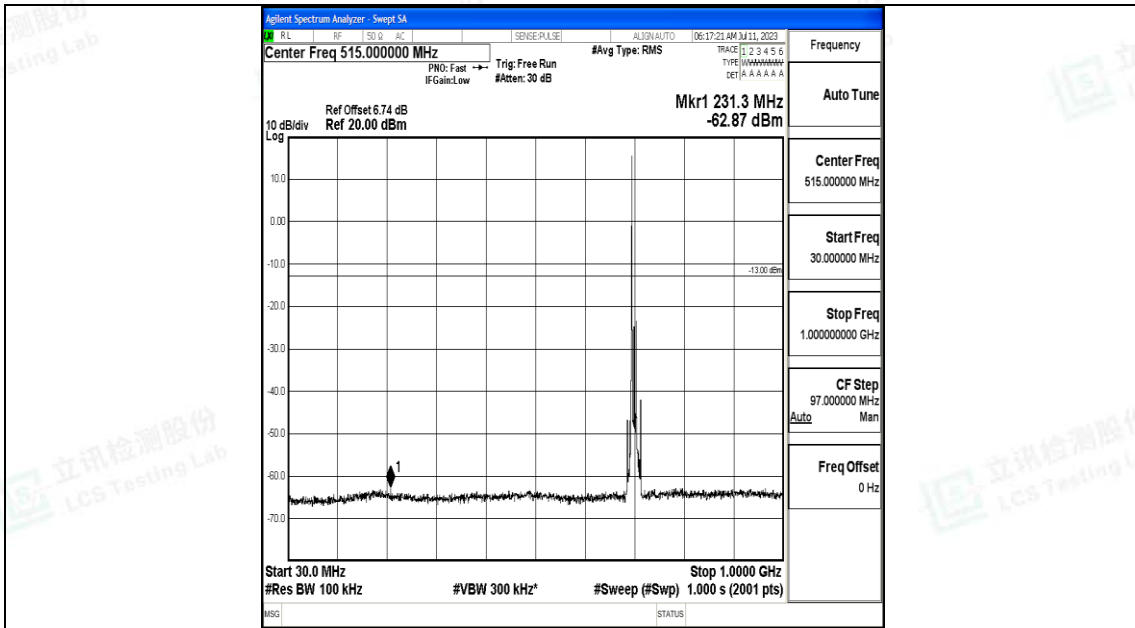

Band12_10MHz_16QAM_23060_1RB#0_3000~10000_3000~10000

Band12_10MHz_QPSK_23095_1RB#0_0.009~0.15_0.009~0.15

Band12_10MHz_QPSK_23095_1RB#0_0.15~30_0.15~30

Band12_10MHz_QPSK_23095_1RB#0_30~1000_30~1000

Band12_10MHz_QPSK_23095_1RB#0_1000~3000_1000~3000