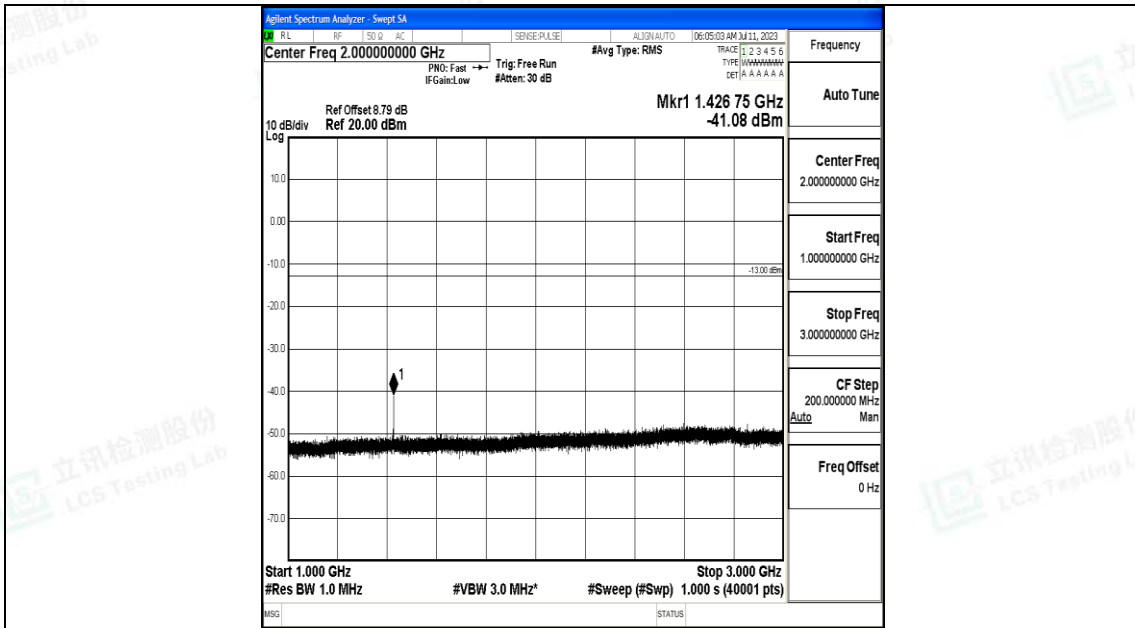

Band12_3MHz_16QAM_23165_1RB#0_30~1000_30~1000

Band12_3MHz_16QAM_23165_1RB#0_1000~3000_1000~3000