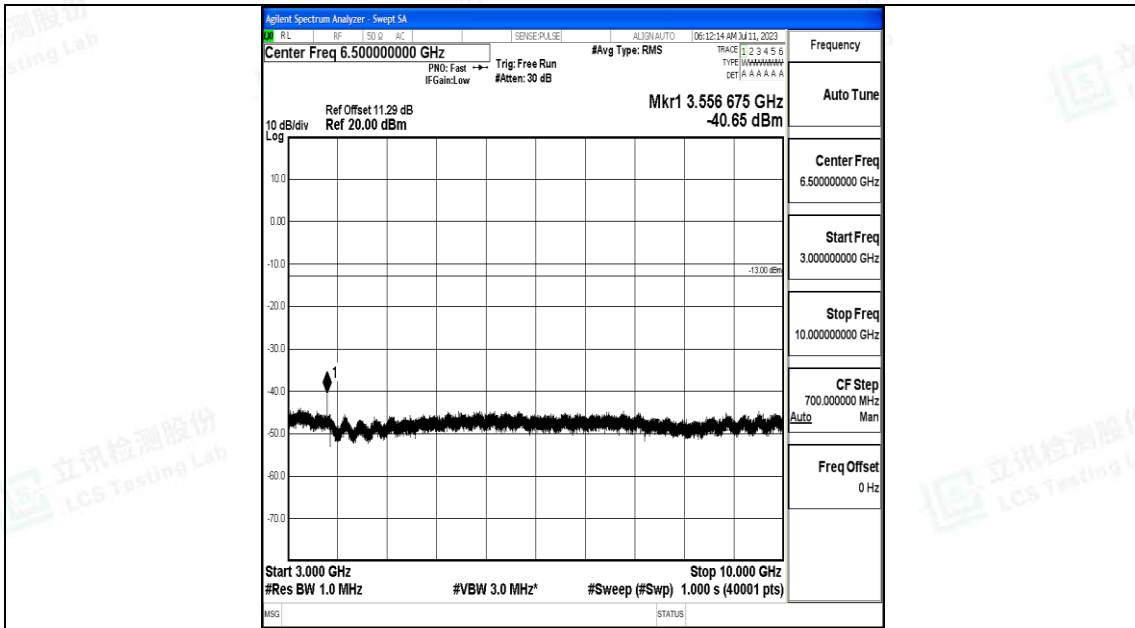

Band12_5MHz_16QAM_23095_1RB#0_3000~10000_3000~10000

Band12_5MHz_QPSK_23155_1RB#0_0.009~0.15_0.009~0.15

Band12_5MHz_QPSK_23155_1RB#0_0.15~30_0.15~30

Band12_5MHz_QPSK_23155_1RB#0_30~1000_30~1000

Band12_5MHz_QPSK_23155_1RB#0_1000~3000_1000~3000