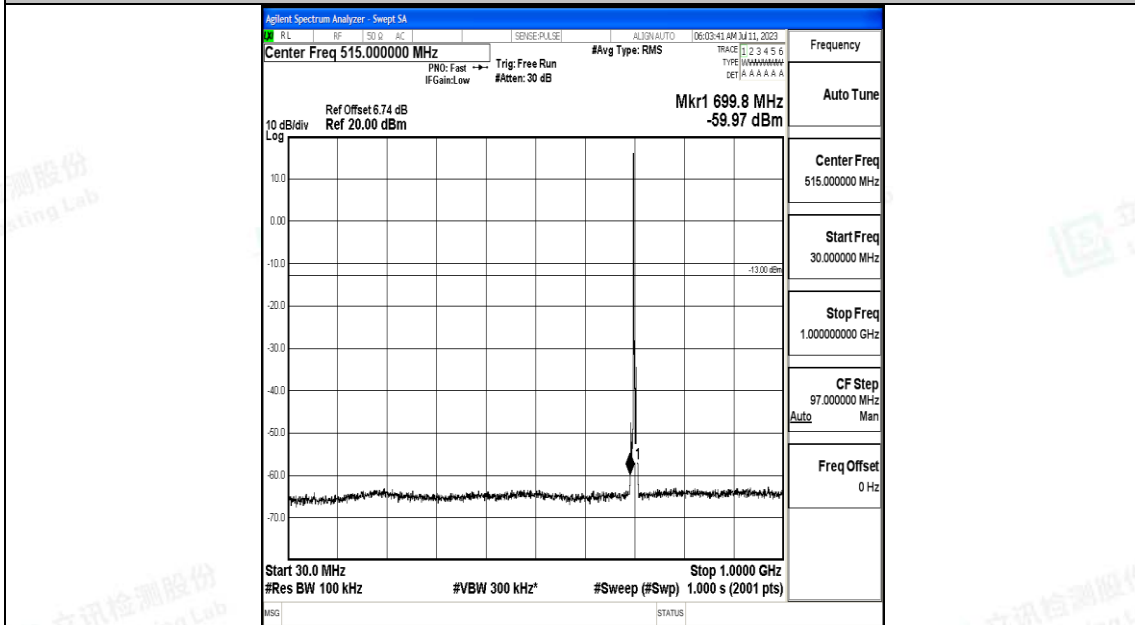

Band12_3MHz_QPSK_23095_1RB#0_30~1000_30~1000

Band12_3MHz_QPSK_23095_1RB#0_1000~3000_1000~3000

Band12_3MHz_QPSK_23095_1RB#0_3000~10000_3000~10000

Band12_3MHz_16QAM_23095_1RB#0_0.009~0.15_0.009~0.15

Band12_3MHz_16QAM_23095_1RB#0_0.15~30_0.15~30