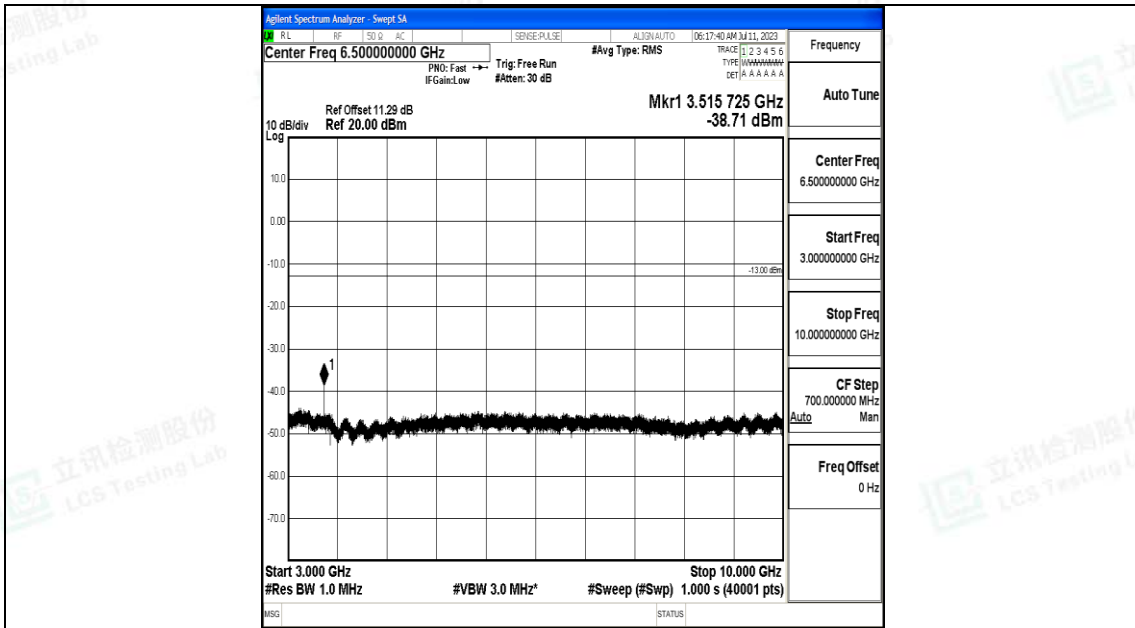

Band12_10MHz_16QAM_23060_1RB#0_3000~10000_3000~10000

Band12_10MHz_QPSK_23095_1RB#0_0.009~0.15_0.009~0.15

Band12_10MHz_QPSK_23095_1RB#0_0.15~30_0.15~30

Band12_10MHz_QPSK_23095_1RB#0_30~1000_30~1000

Band12_10MHz_QPSK_23095_1RB#0_1000~3000_1000~3000