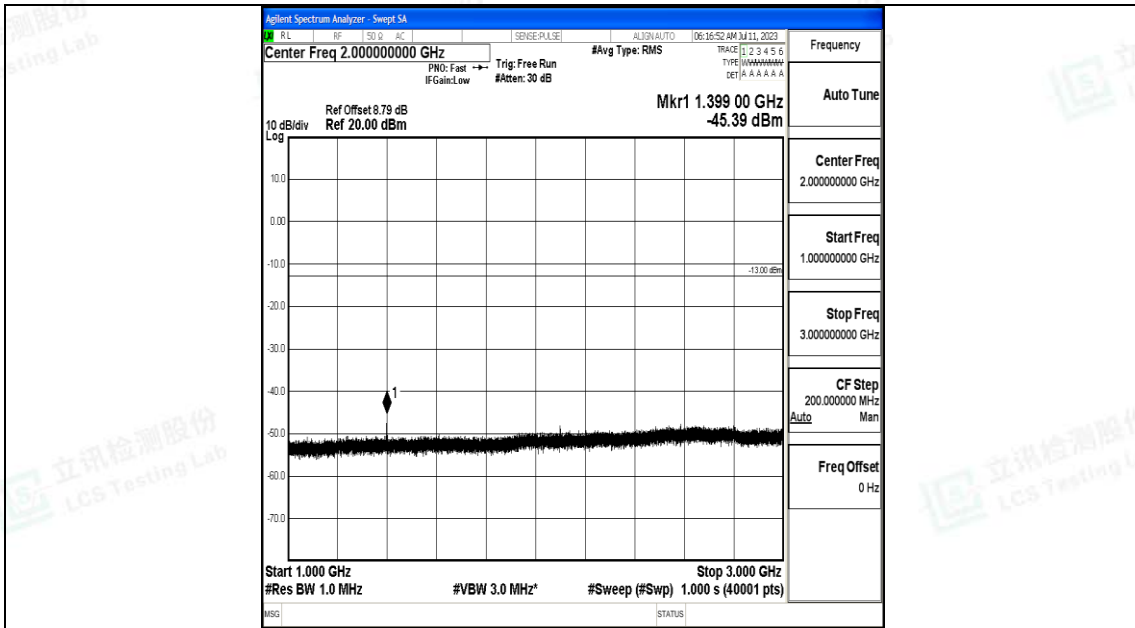

Band12_10MHz_QPSK_23060_1RB#0_3000~10000_3000~10000

Band12_10MHz_16QAM_23060_1RB#0_0.009~0.15_0.009~0.15

Band12_10MHz_16QAM_23060_1RB#0_0.15~30_0.15~30

Band12_10MHz_16QAM_23060_1RB#0_30~1000_30~1000

Band12_10MHz_16QAM_23060_1RB#0_1000~3000_1000~3000