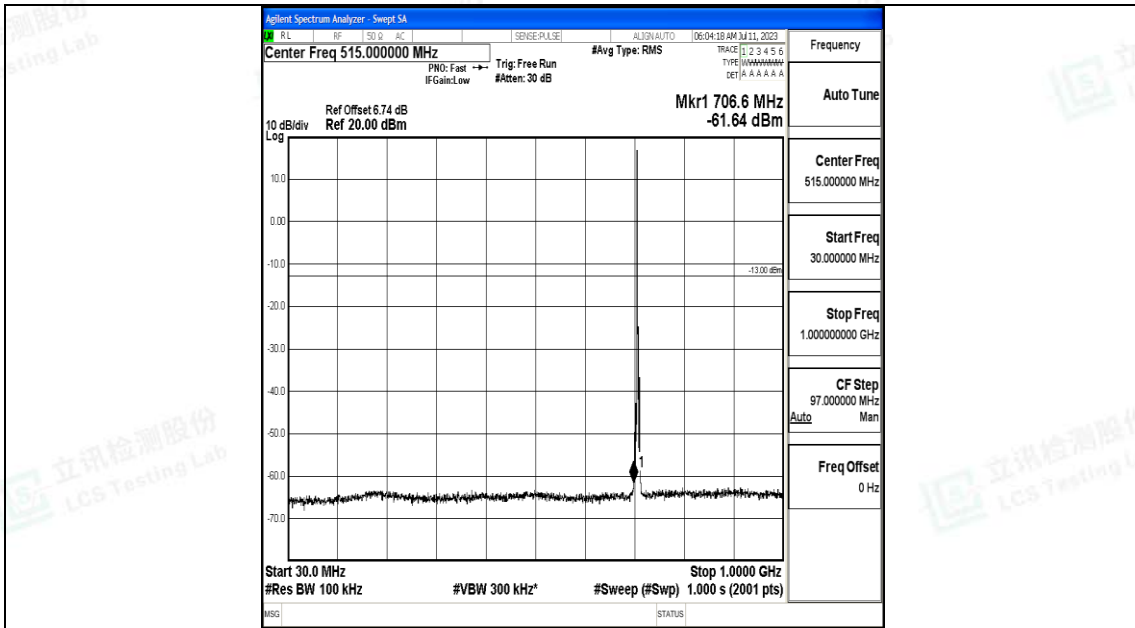

Band12_3MHz_16QAM_23095_1RB#0_30~1000_30~1000

Band12_3MHz_16QAM_23095_1RB#0_1000~3000_1000~3000

Band12_3MHz_16QAM_23095_1RB#0_3000~10000_3000~10000

Band12_3MHz_QPSK_23165_1RB#0_0.009~0.15_0.009~0.15

Band12_3MHz_QPSK_23165_1RB#0_0.15~30_0.15~30