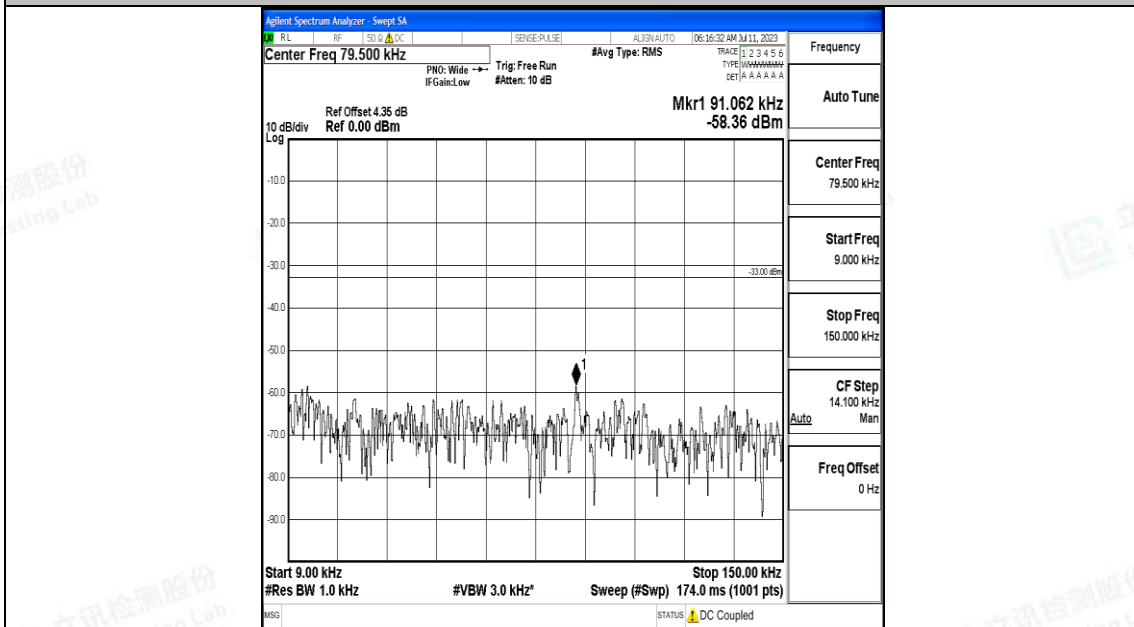

Band12_10MHz_QPSK_23060_1RB#0_3000~10000_3000~10000

Band12_10MHz_16QAM_23060_1RB#0_0.009~0.15_0.009~0.15