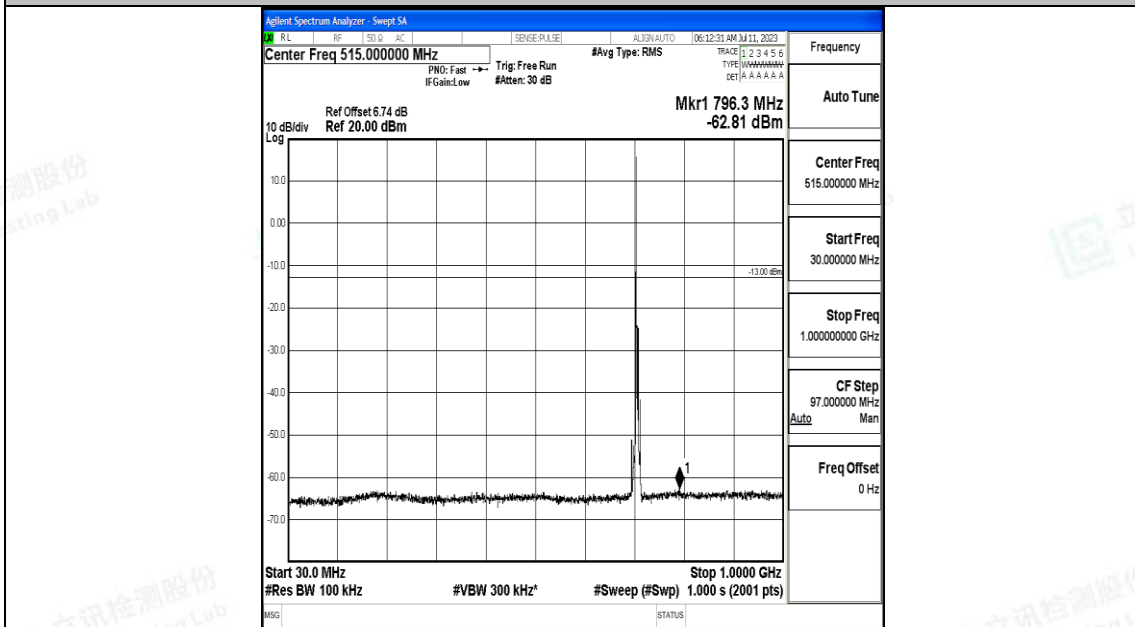

Band12_5MHz_QPSK_23155_1RB#0_3000~10000_3000~10000

Band12_5MHz_16QAM_23155_1RB#0_0.009~0.15_0.009~0.15

Band12_5MHz_16QAM_23155_1RB#0_0.15~30_0.15~30

Band12_5MHz_16QAM_23155_1RB#0_30~1000_30~1000

Band12_5MHz_16QAM_23155_1RB#0_1000~3000_1000~3000