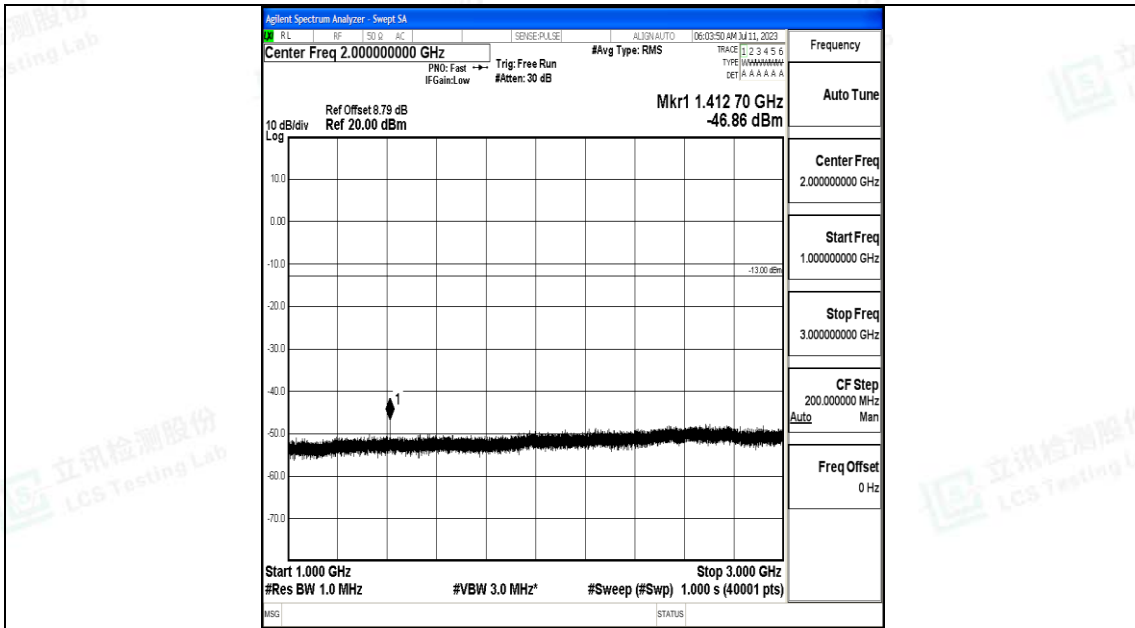

Band12_3MHz_16QAM_23095_1RB#0_30~1000_30~1000

Band12_3MHz_16QAM_23095_1RB#0_1000~3000_1000~3000