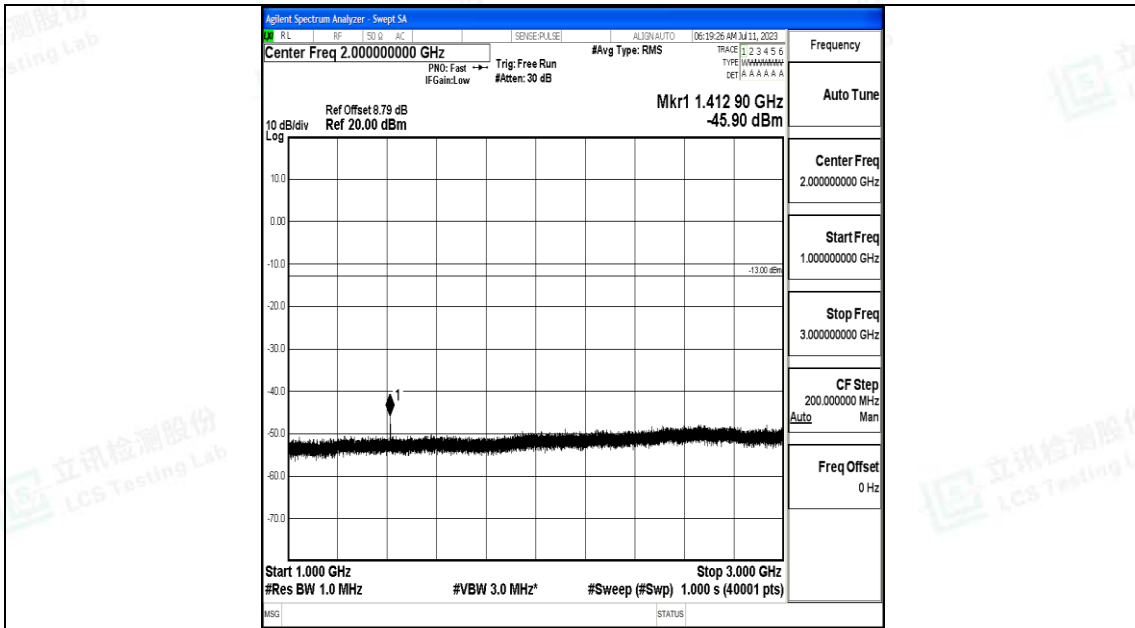

Band12_10MHz_QPSK_23130_1RB#0_3000~10000_3000~10000

Band12_10MHz_16QAM_23130_1RB#0_0.009~0.15_0.009~0.15

Band12_10MHz_16QAM_23130_1RB#0_0.15~30_0.15~30

Band12_10MHz_16QAM_23130_1RB#0_30~1000_30~1000

Band12_10MHz_16QAM_23130_1RB#0_1000~3000_1000~3000