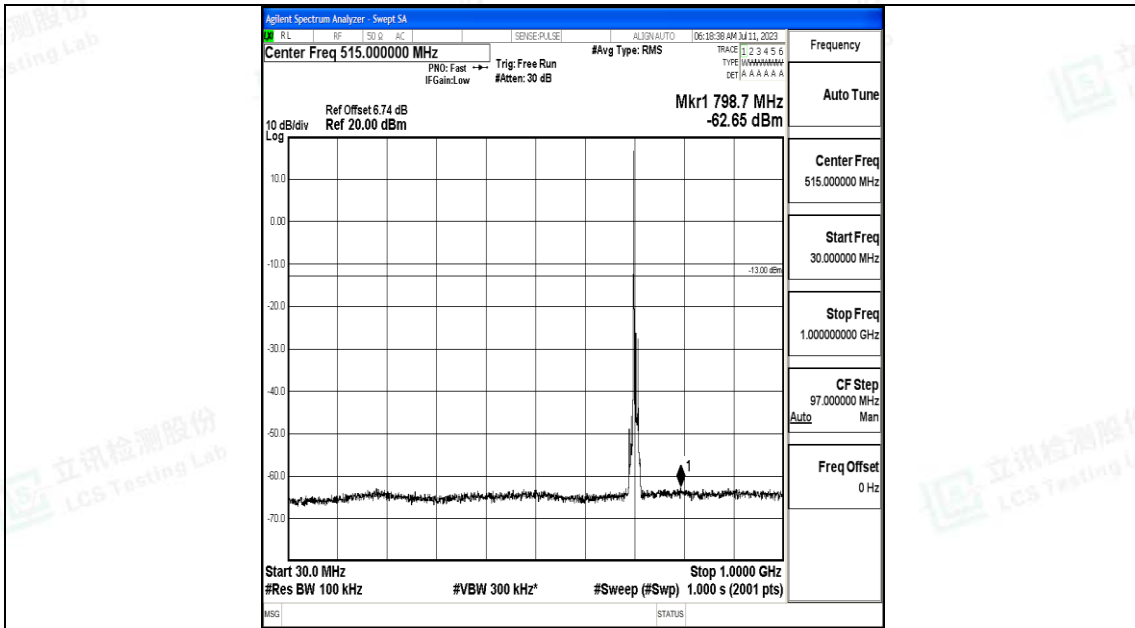

Band12_10MHz_16QAM_23095_1RB#0_3000~10000_3000~10000

Band12_10MHz_QPSK_23130_1RB#0_0.009~0.15_0.009~0.15

Band12_10MHz_QPSK_23130_1RB#0_0.15~30_0.15~30

Band12_10MHz_QPSK_23130_1RB#0_30~1000_30~1000

Band12_10MHz_QPSK_23130_1RB#0_1000~3000_1000~3000