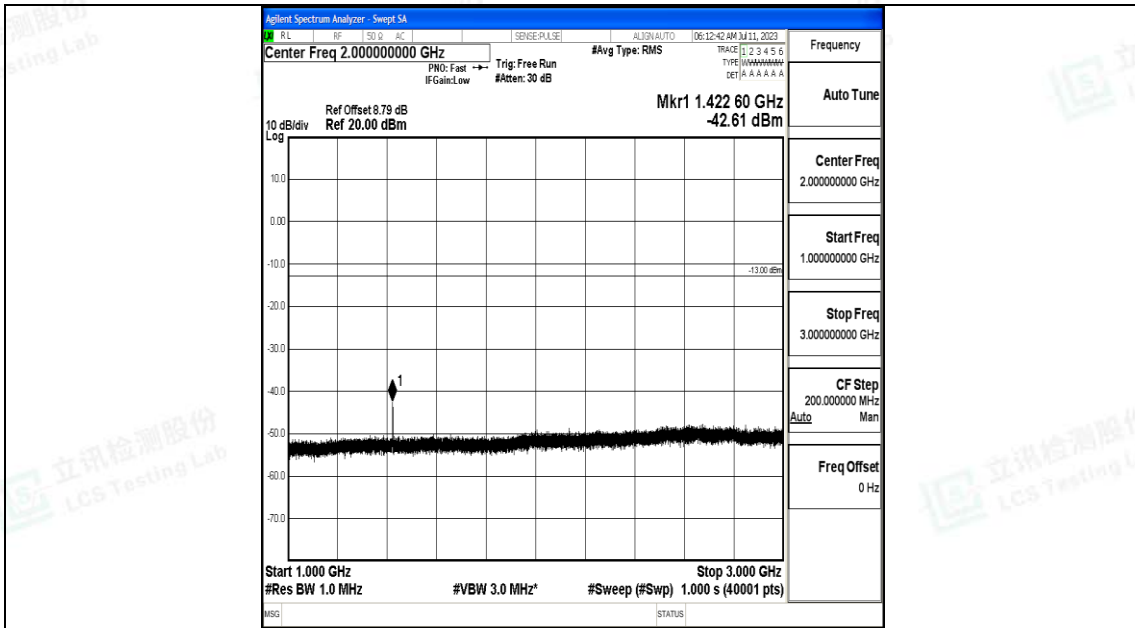

Band12_5MHz_QPSK_23155_1RB#0_3000~10000_3000~10000

Band12_5MHz_16QAM_23155_1RB#0_0.009~0.15_0.009~0.15

Band12_5MHz_16QAM_23155_1RB#0_0.15~30_0.15~30

Band12_5MHz_16QAM_23155_1RB#0_30~1000_30~1000

Band12_5MHz_16QAM_23155_1RB#0_1000~3000_1000~3000