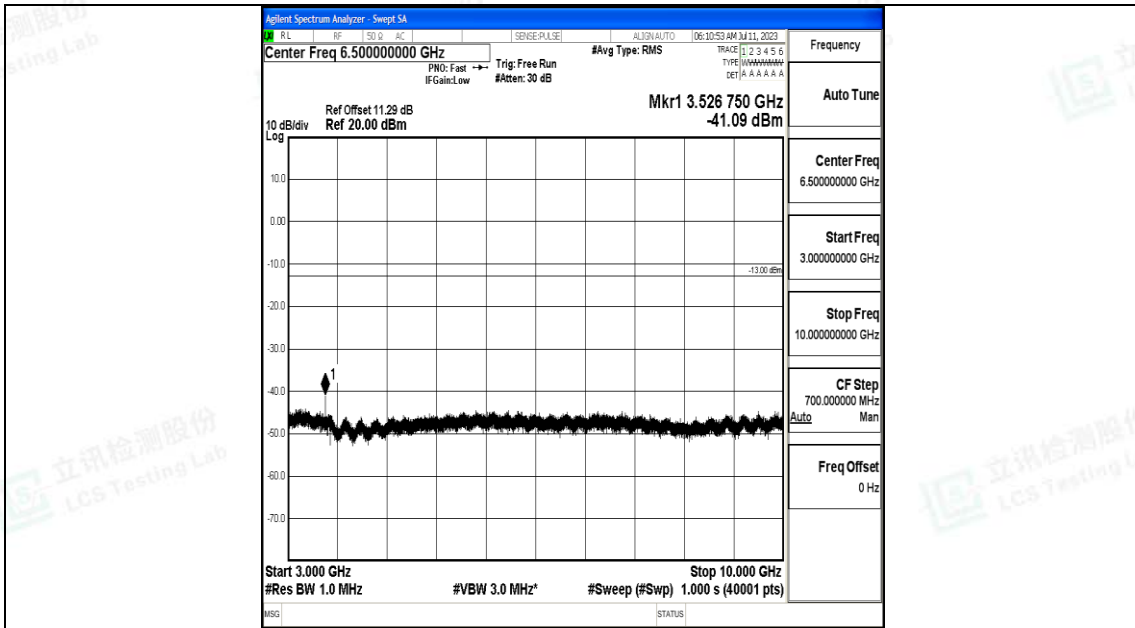

Band12_5MHz_QPSK_23095_1RB#0_1000~3000_1000~3000