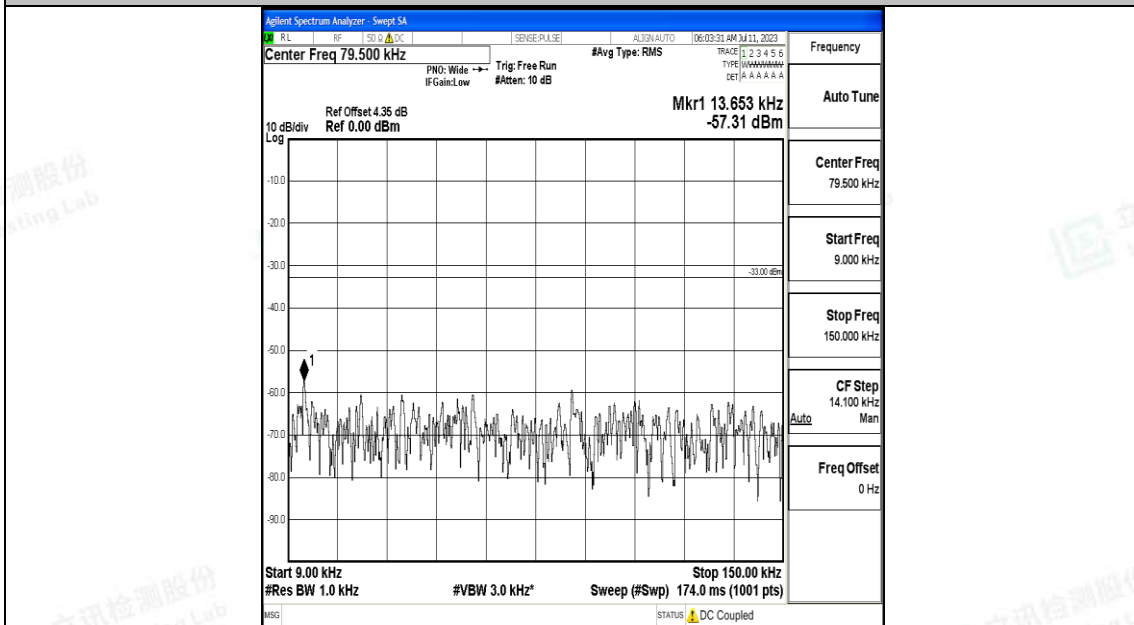

Band12_3MHz_QPSK_23095_1RB#0_30~1000_30~1000

Band12_3MHz_QPSK_23095_1RB#0_1000~3000_1000~3000

Band12_3MHz_QPSK_23095_1RB#0_3000~10000_3000~10000

Band12_3MHz_16QAM_23095_1RB#0_0.009~0.15_0.009~0.15

Band12_3MHz_16QAM_23095_1RB#0_0.15~30_0.15~30