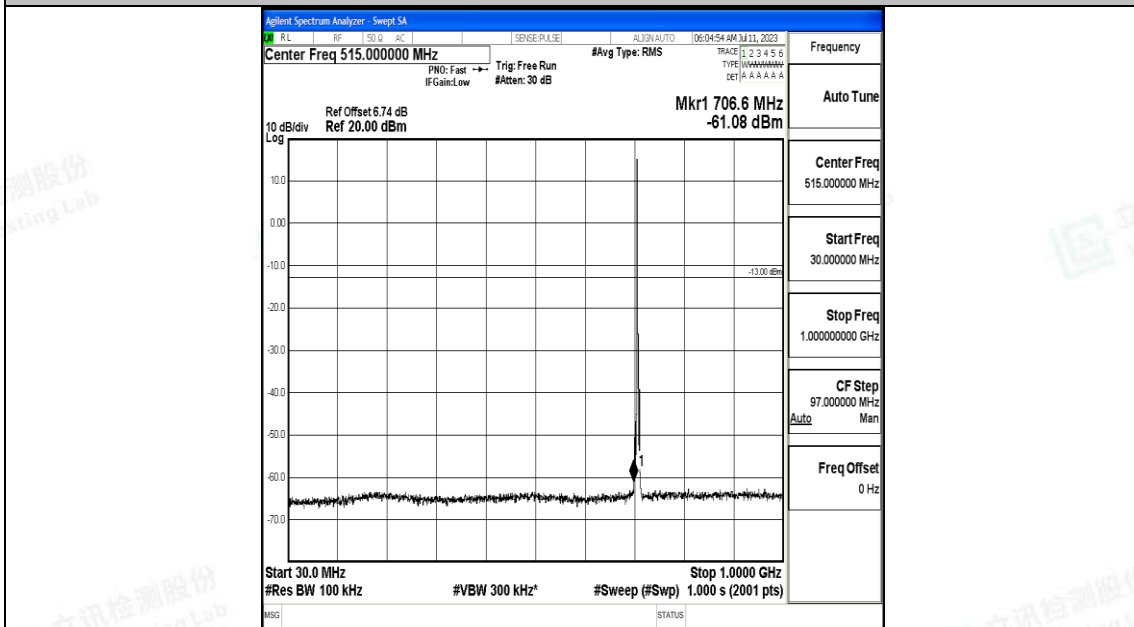

Band12_3MHz_QPSK_23165_1RB#0_30~1000_30~1000

Band12_3MHz_QPSK_23165_1RB#0_1000~3000_1000~3000

Band12_3MHz_QPSK_23165_1RB#0_3000~10000_3000~10000

Band12_3MHz_16QAM_23165_1RB#0_0.009~0.15_0.009~0.15

Band12_3MHz_16QAM_23165_1RB#0_0.15~30_0.15~30