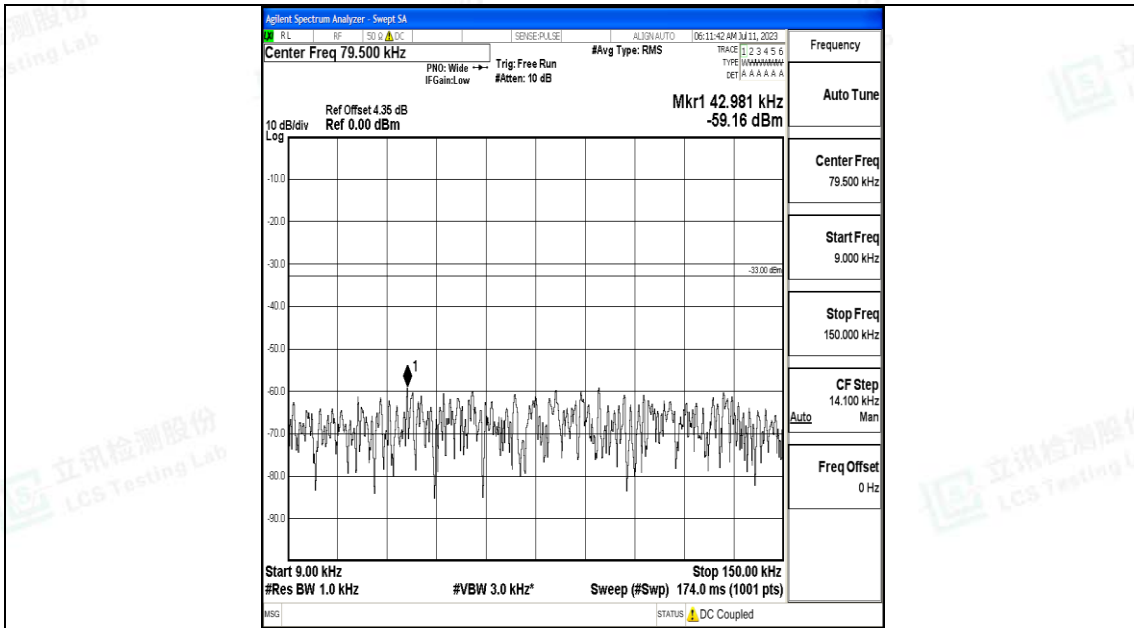

Band12_5MHz_16QAM_23095_1RB#0_3000~10000_3000~10000

Band12_5MHz_QPSK_23155_1RB#0_0.009~0.15_0.009~0.15