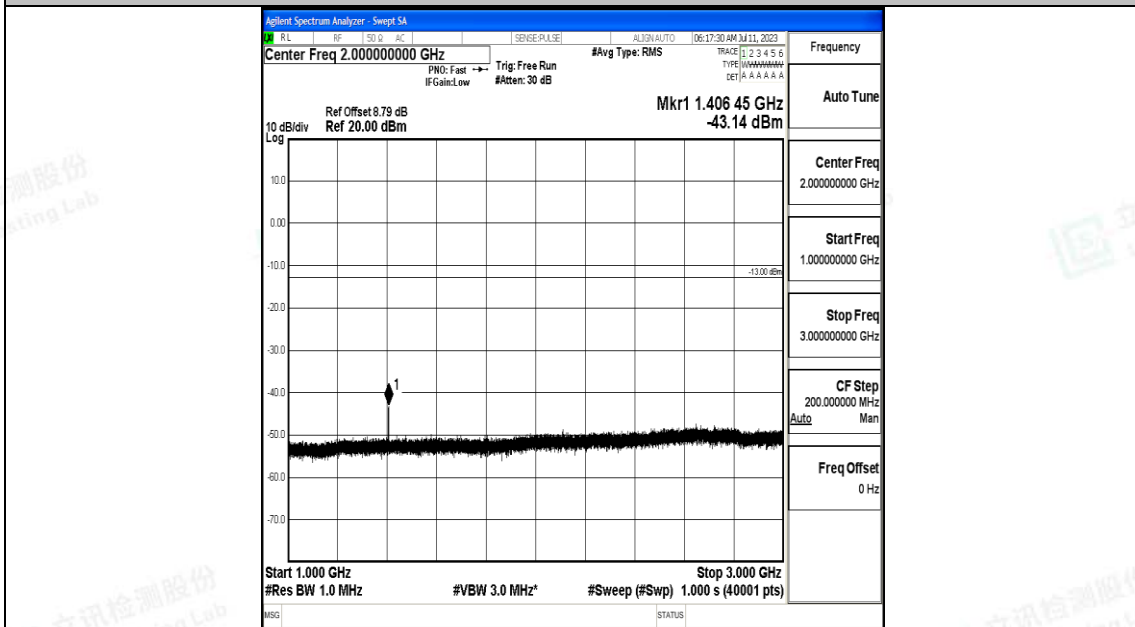

Band12_10MHz_16QAM_23060_1RB#0_3000~10000_3000~10000

Band12_10MHz_QPSK_23095_1RB#0_0.009~0.15_0.009~0.15

Band12_10MHz_QPSK_23095_1RB#0_0.15~30_0.15~30

Band12_10MHz_QPSK_23095_1RB#0_30~1000_30~1000

Band12_10MHz_QPSK_23095_1RB#0_1000~3000_1000~3000