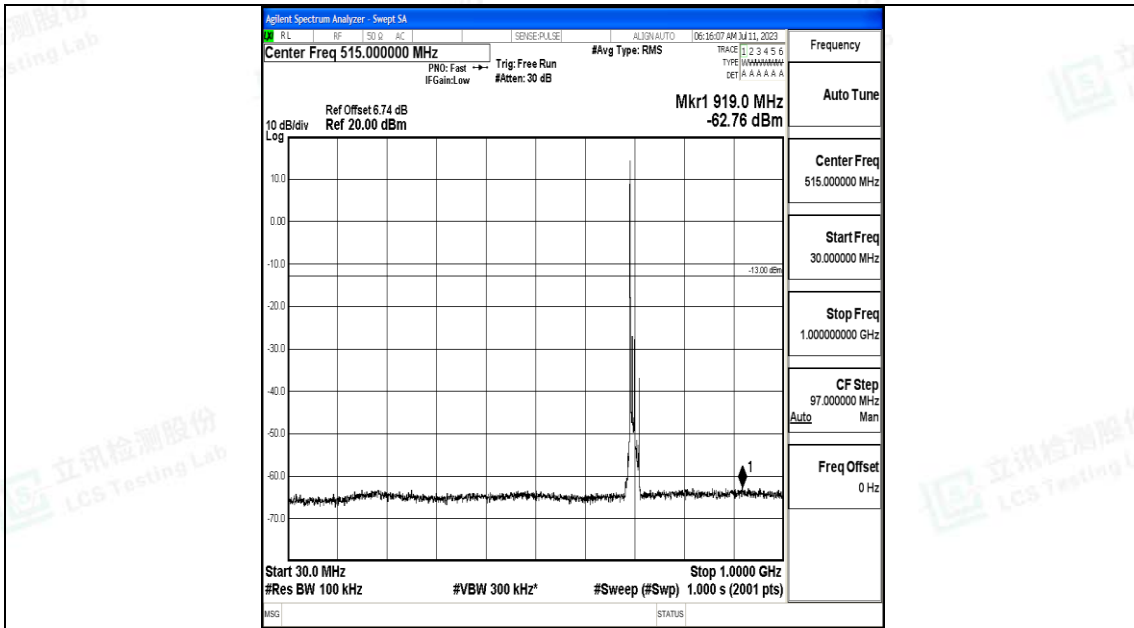

Band12_5MHz_16QAM_23155_1RB#0_3000~10000_3000~10000

Band12_10MHz_QPSK_23060_1RB#0_0.009~0.15_0.009~0.15

Band12_10MHz_QPSK_23060_1RB#0_0.15~30_0.15~30

Band12_10MHz_QPSK_23060_1RB#0_30~1000_30~1000

Band12_10MHz_QPSK_23060_1RB#0_1000~3000_1000~3000