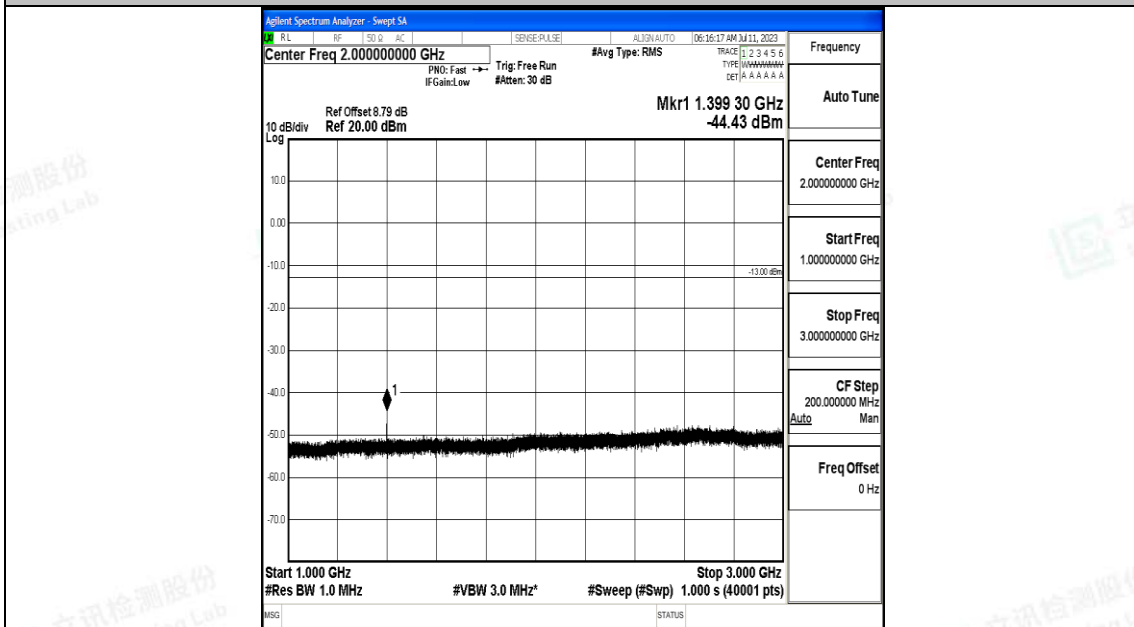

Band12_5MHz_16QAM_23155_1RB#0_3000~10000_3000~10000

Band12_10MHz_QPSK_23060_1RB#0_0.009~0.15_0.009~0.15

Band12_10MHz_QPSK_23060_1RB#0_0.15~30_0.15~30

Band12_10MHz_QPSK_23060_1RB#0_30~1000_30~1000

Band12_10MHz_QPSK_23060_1RB#0_1000~3000_1000~3000