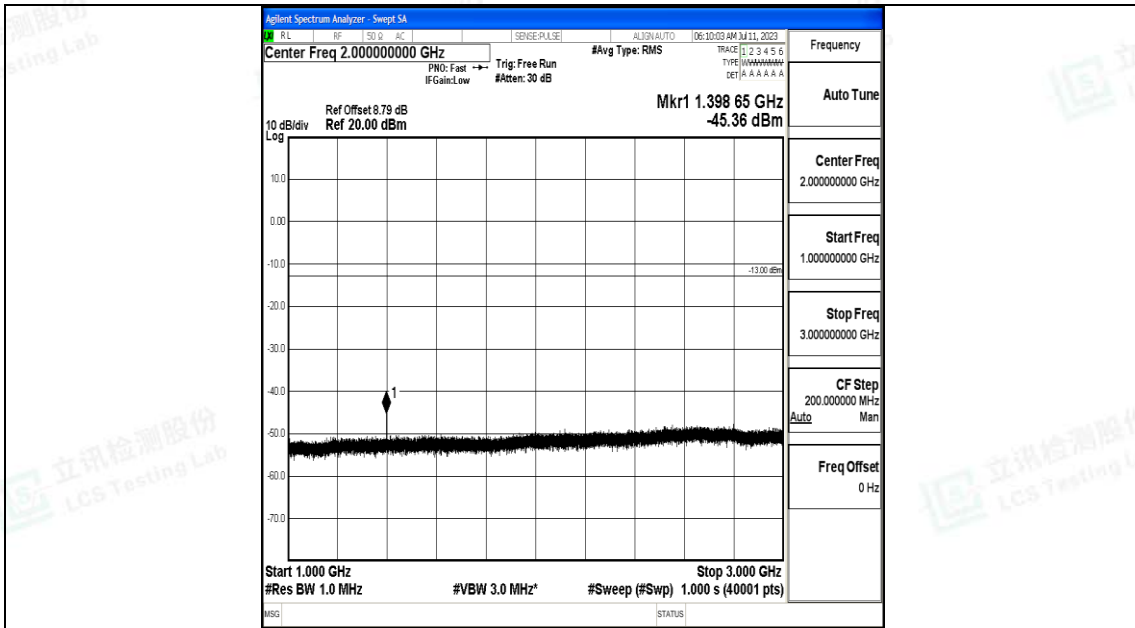

Band12_5MHz_16QAM_23035_1RB#0_30~1000_30~1000

Band12_5MHz_16QAM_23035_1RB#0_1000~3000_1000~3000