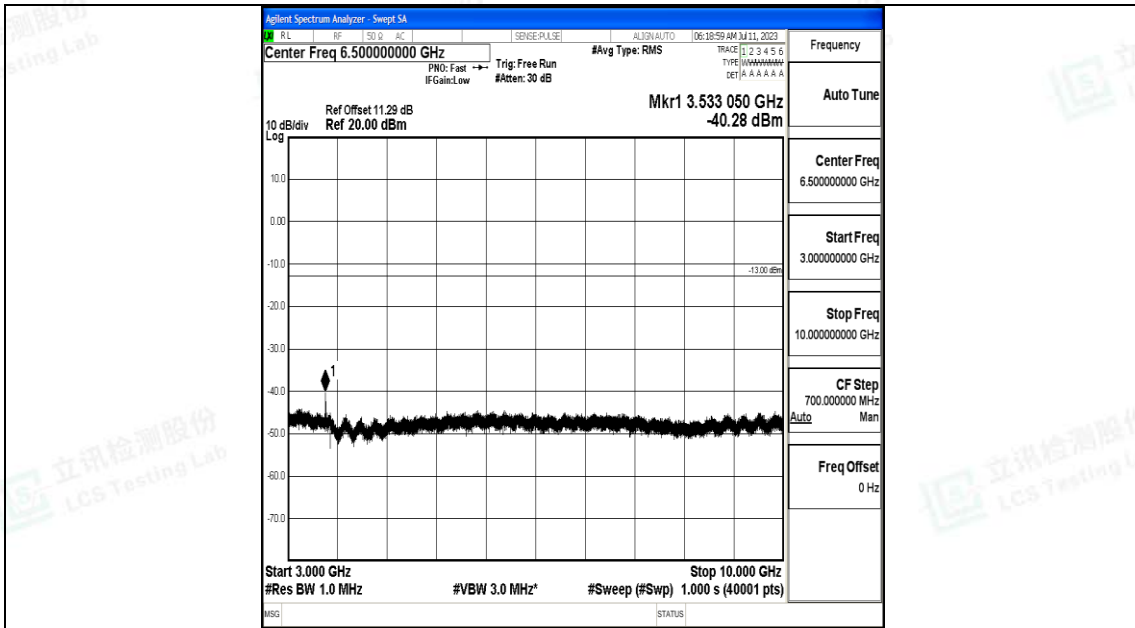

Band12_10MHz_16QAM_23095_1RB#0_3000~10000_3000~10000

Band12_10MHz_QPSK_23130_1RB#0_0.009~0.15_0.009~0.15

Band12_10MHz_QPSK_23130_1RB#0_0.15~30_0.15~30

Band12_10MHz_QPSK_23130_1RB#0_30~1000_30~1000

Band12_10MHz_QPSK_23130_1RB#0_1000~3000_1000~3000