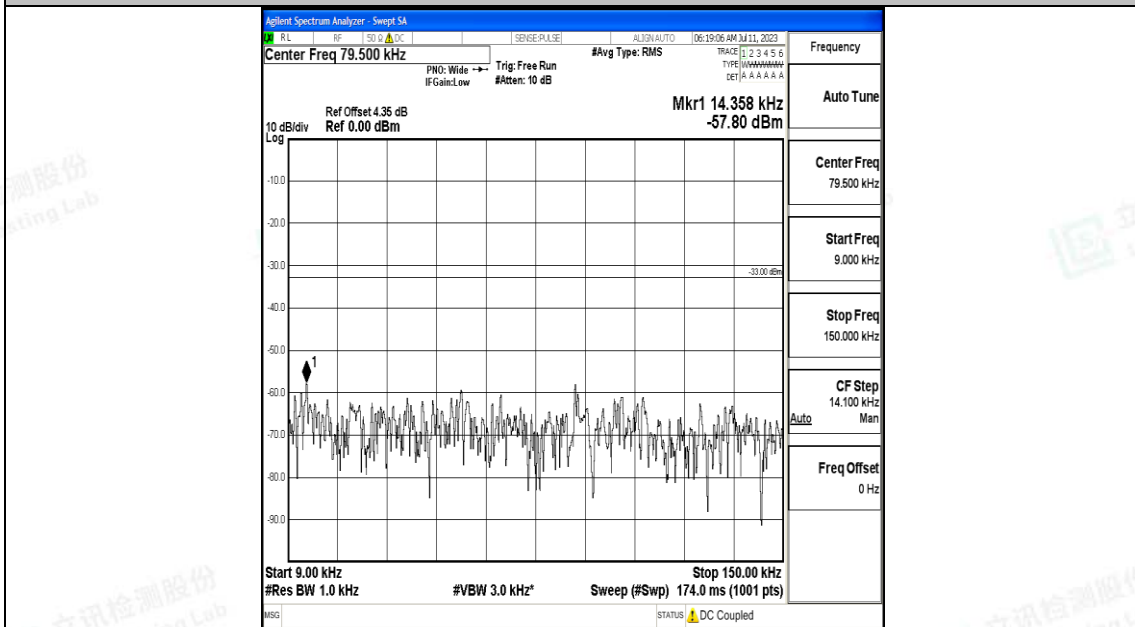

Band12_10MHz_QPSK_23130_1RB#0_3000~10000_3000~10000

Band12_10MHz_16QAM_23130_1RB#0_0.009~0.15_0.009~0.15