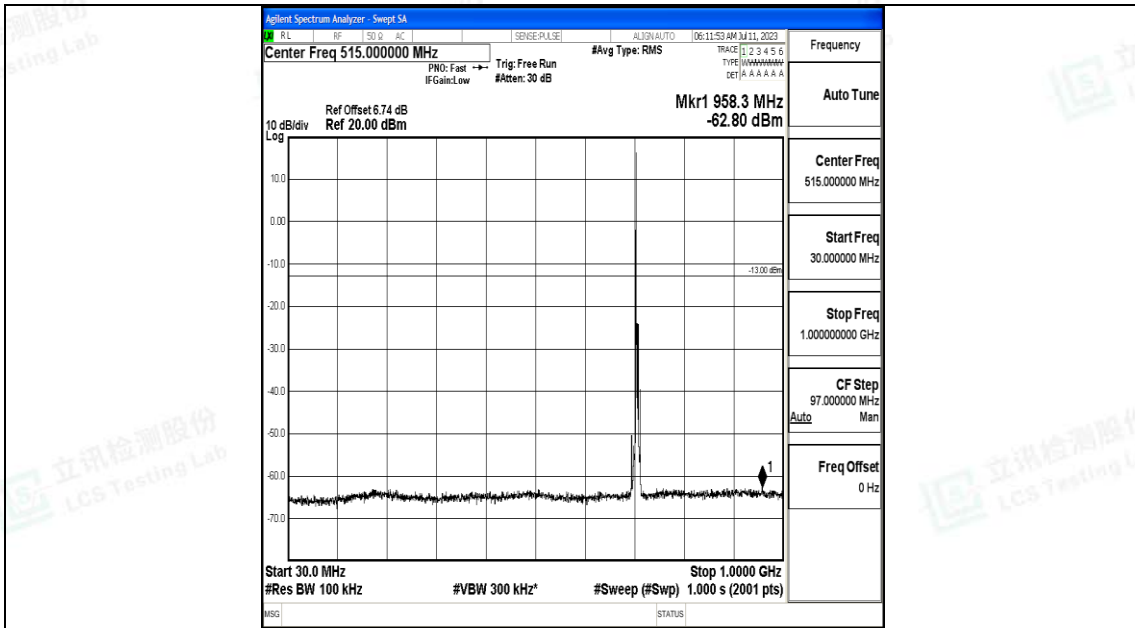

Band12_5MHz_16QAM_23095_1RB#0_3000~10000_3000~10000

Band12_5MHz_QPSK_23155_1RB#0_0.009~0.15_0.009~0.15

Band12_5MHz_QPSK_23155_1RB#0_0.15~30_0.15~30

Band12_5MHz_QPSK_23155_1RB#0_30~1000_30~1000

Band12_5MHz_QPSK_23155_1RB#0_1000~3000_1000~3000