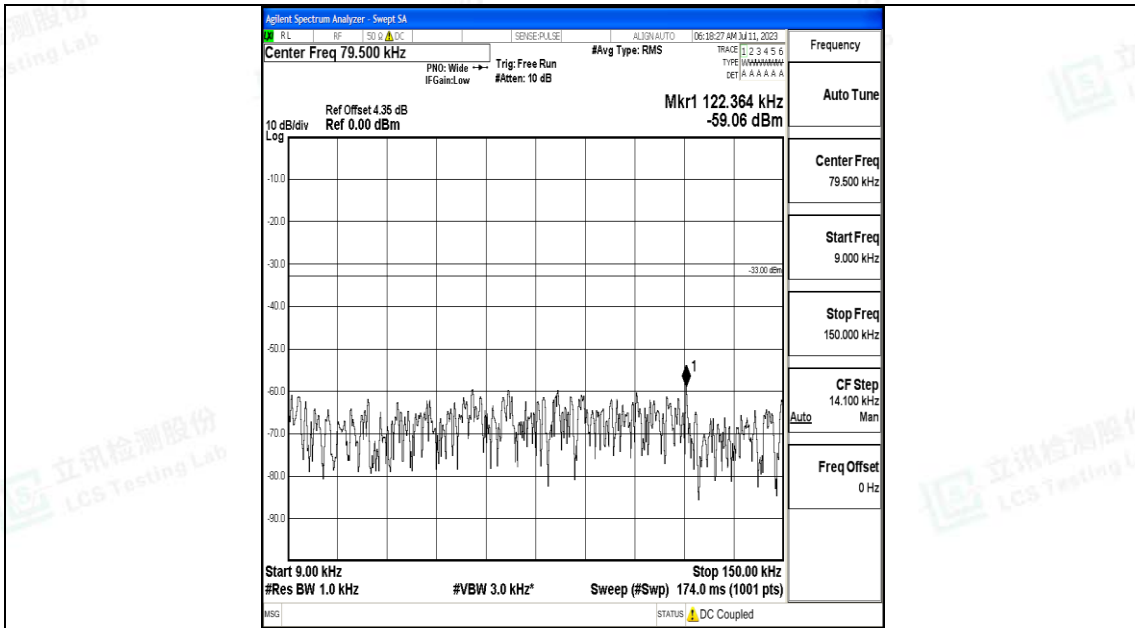

Band12_10MHz_16QAM_23095_1RB#0_3000~10000_3000~10000

Band12_10MHz_QPSK_23130_1RB#0_0.009~0.15_0.009~0.15