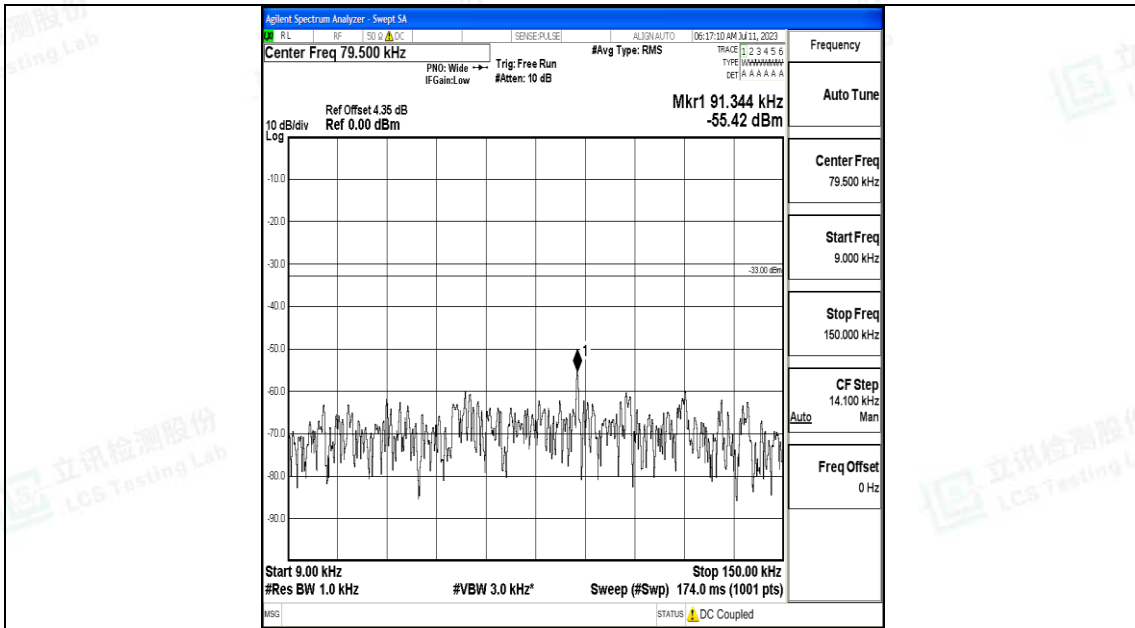

Band12_10MHz_16QAM_23060_1RB#0_3000~10000_3000~10000

Band12_10MHz_QPSK_23095_1RB#0_0.009~0.15_0.009~0.15