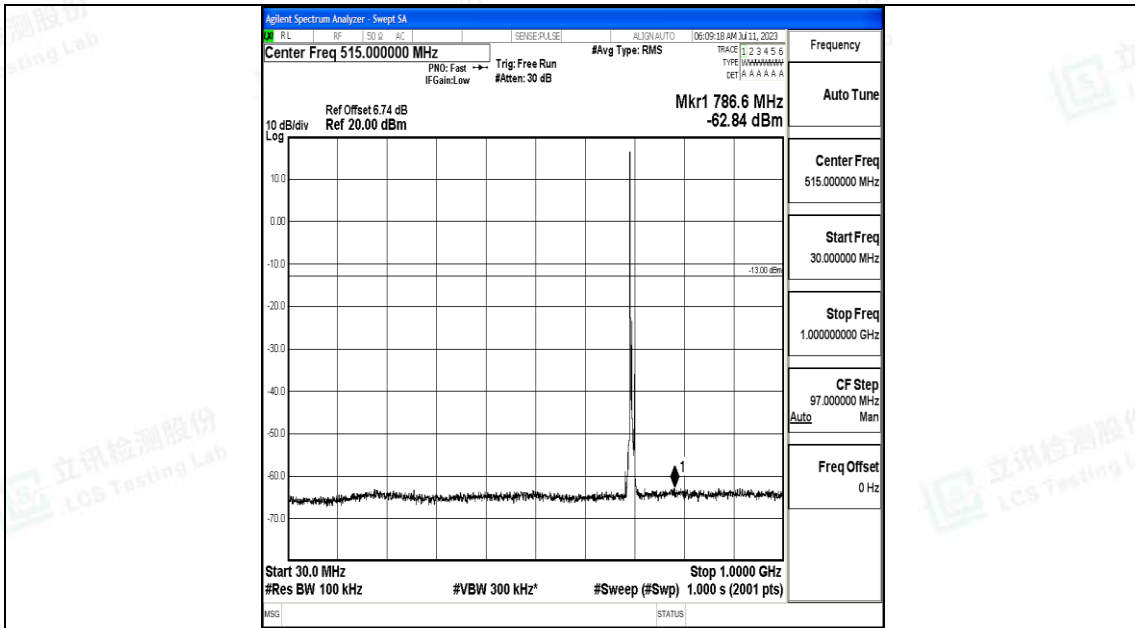

Band12_3MHz_16QAM_23165_1RB#0_30~1000_30~1000

Band12_3MHz_16QAM_23165_1RB#0_1000~3000_1000~3000

Band12_3MHz_16QAM_23165_1RB#0_3000~10000_3000~10000

Band12_5MHz_QPSK_23035_1RB#0_0.009~0.15_0.009~0.15

Band12_5MHz_QPSK_23035_1RB#0_0.15~30_0.15~30