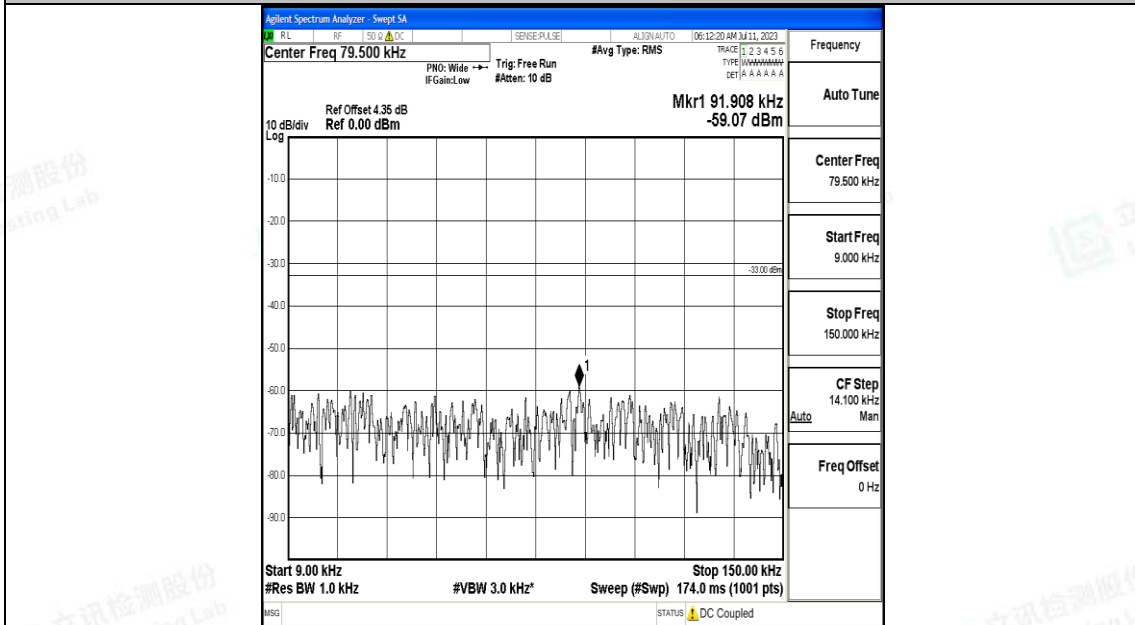

Band12_5MHz_QPSK_23155_1RB#0_3000~10000_3000~10000

Band12_5MHz_16QAM_23155_1RB#0_0.009~0.15_0.009~0.15