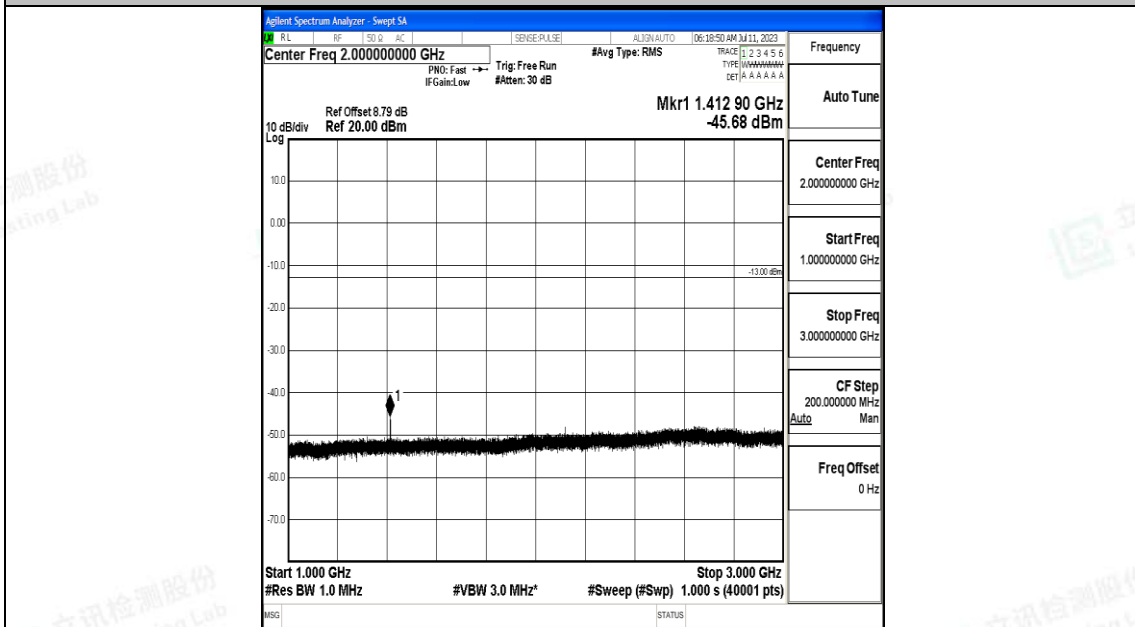

Band12_10MHz_16QAM_23095_1RB#0_3000~10000_3000~10000

Band12_10MHz_QPSK_23130_1RB#0_0.009~0.15_0.009~0.15

Band12_10MHz_QPSK_23130_1RB#0_0.15~30_0.15~30

Band12_10MHz_QPSK_23130_1RB#0_30~1000_30~1000

Band12_10MHz_QPSK_23130_1RB#0_1000~3000_1000~3000