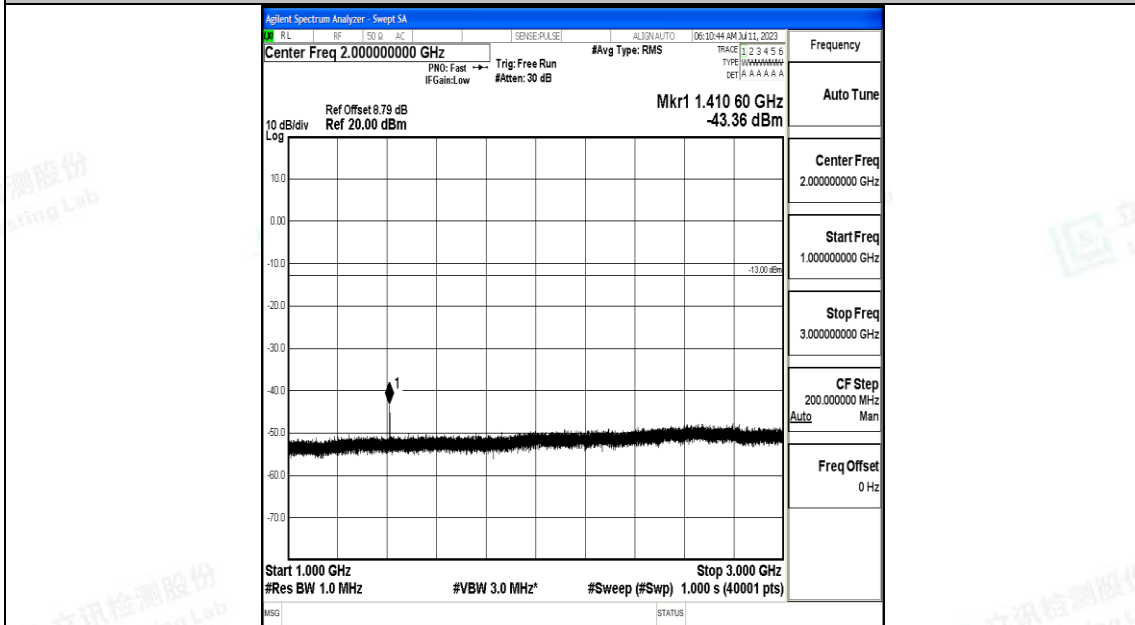

Band12_5MHz_QPSK_23095_1RB#0_30~1000_30~1000

Band12_5MHz_QPSK_23095_1RB#0_1000~3000_1000~3000