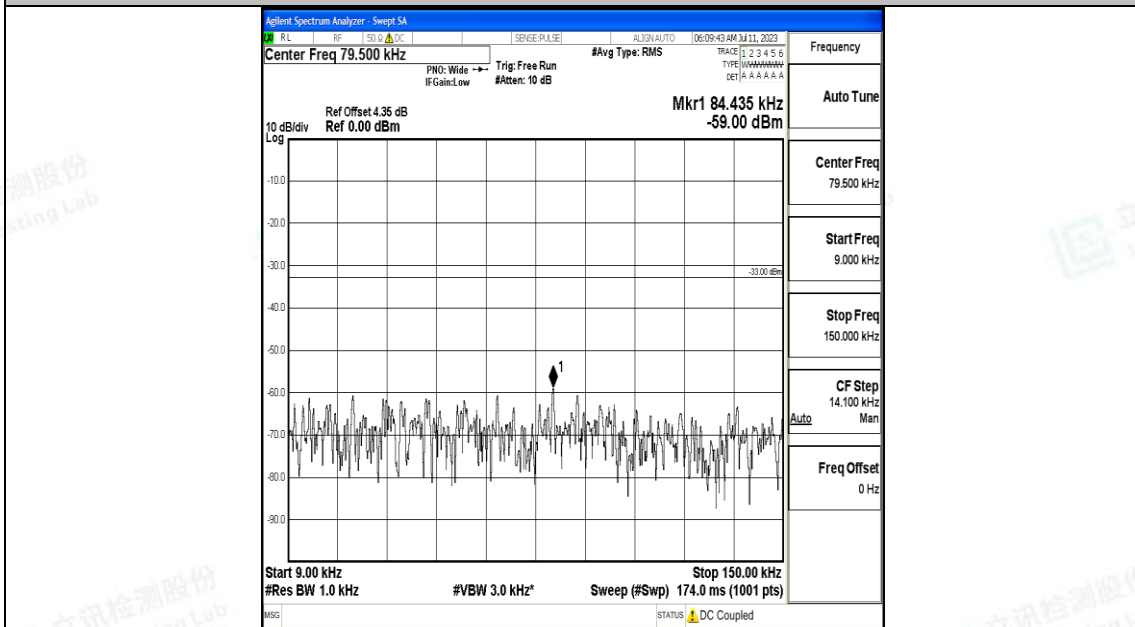

Band12_5MHz_QPSK_23035_1RB#0_30~1000_30~1000

Band12_5MHz_QPSK_23035_1RB#0_1000~3000_1000~3000

Band12_5MHz_QPSK_23035_1RB#0_3000~10000_3000~10000

Band12_5MHz_16QAM_23035_1RB#0_0.009~0.15_0.009~0.15

Band12_5MHz_16QAM_23035_1RB#0_0.15~30_0.15~30