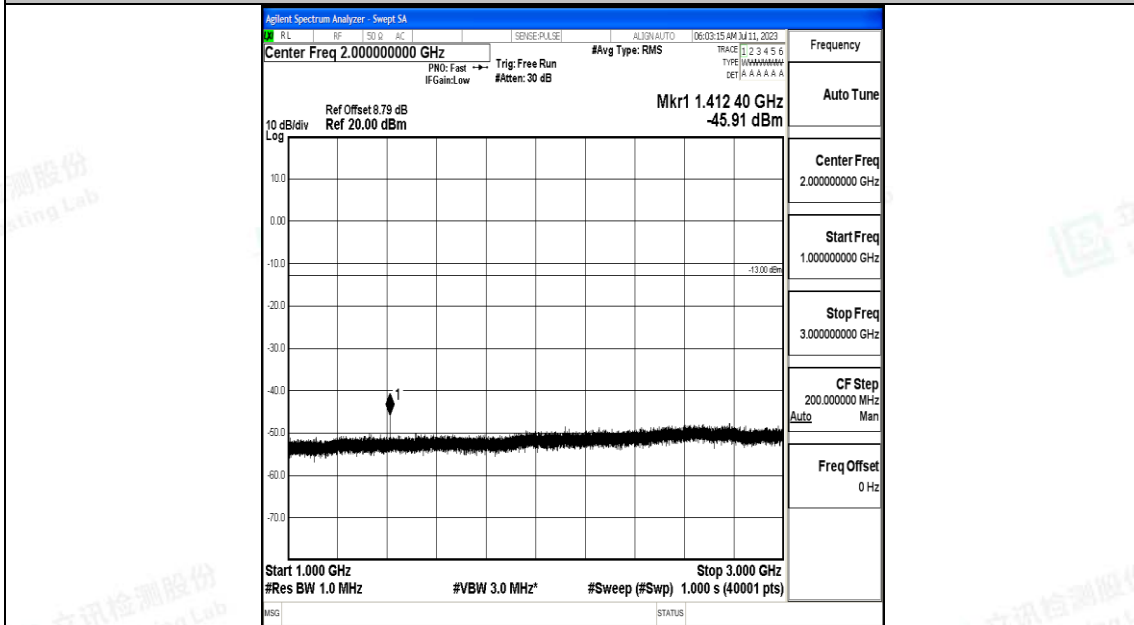

Band12_3MHz_QPSK_23095_1RB#0_30~1000_30~1000

Band12_3MHz_QPSK_23095_1RB#0_1000~3000_1000~3000

Band12_3MHz_QPSK_23095_1RB#0_3000~10000_3000~10000

Band12_3MHz_16QAM_23095_1RB#0_0.009~0.15_0.009~0.15

Band12_3MHz_16QAM_23095_1RB#0_0.15~30_0.15~30