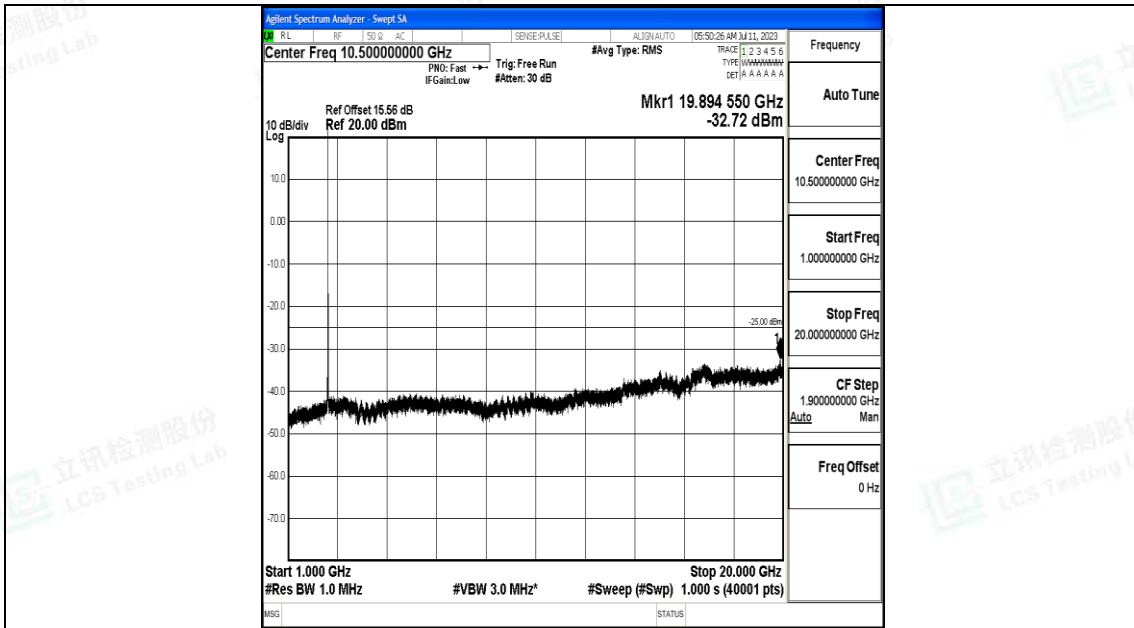

Band7_20MHz_16QAM_21100_1RB#0_30~1000_30~1000

Band7_20MHz_16QAM_21100_1RB#0_1000~20000_1000~20000