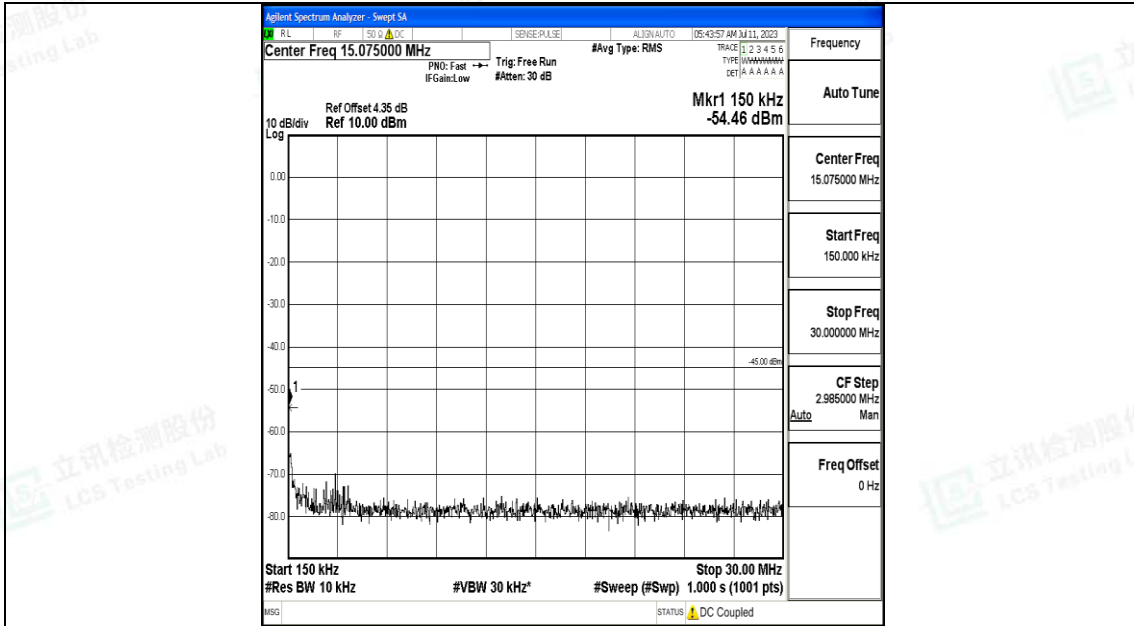

Band7_15MHz_QPSK_21100_1RB#0_30~1000_30~1000

Band7_15MHz_QPSK_21100_1RB#0_1000~20000_1000~20000

Band7_15MHz_QPSK_21100_1RB#0_20000~27000_20000~27000

Band7_15MHz_16QAM_21100_1RB#0_0.009~0.15_0.009~0.15

Band7_15MHz_16QAM_21100_1RB#0_0.15~30_0.15~30