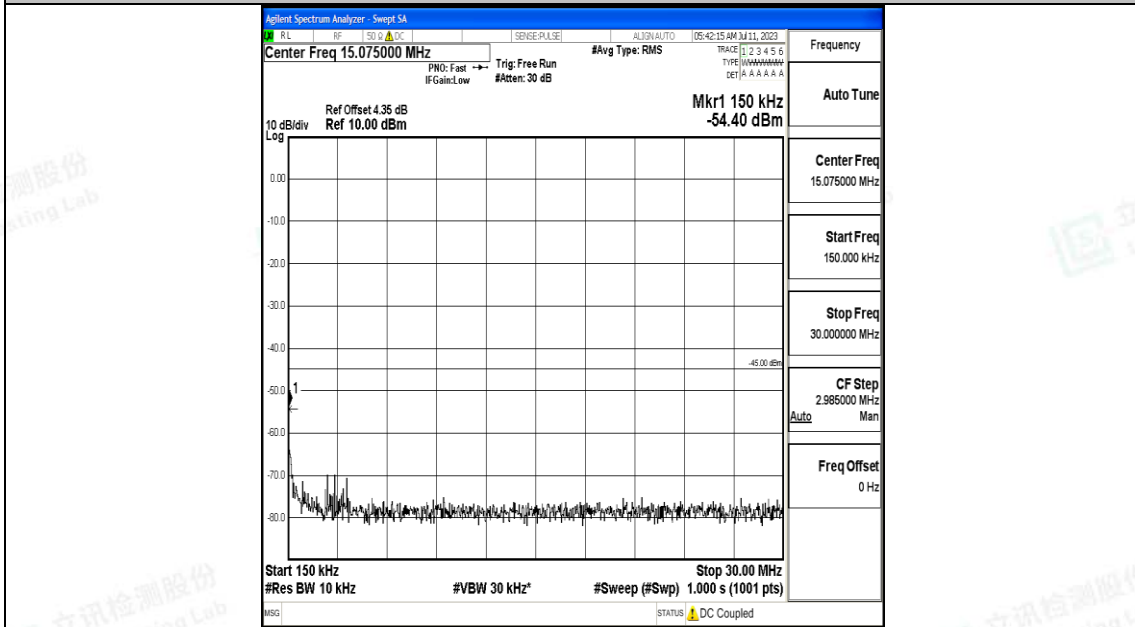

Band7_10MHz_16QAM_21400_1RB#0_30~1000_30~1000

Band7_10MHz_16QAM_21400_1RB#0_1000~20000_1000~20000

Band7_10MHz_16QAM_21400_1RB#0_20000~27000_20000~27000

Band7_15MHz_QPSK_20825_1RB#0_0.009~0.15_0.009~0.15

Band7_15MHz_QPSK_20825_1RB#0_0.15~30_0.15~30