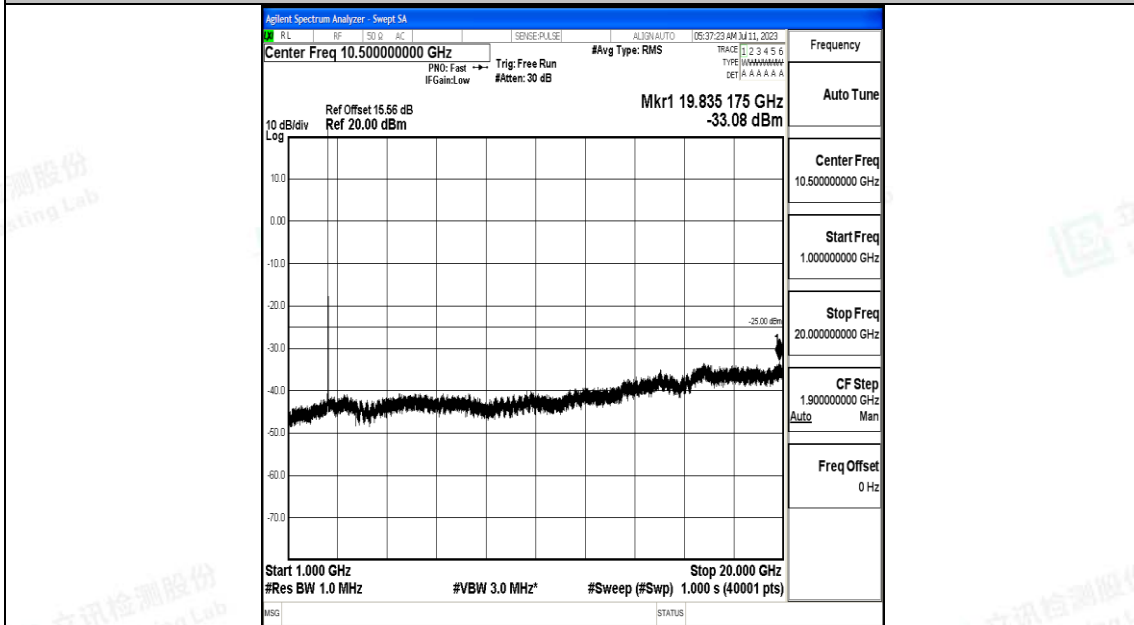

Band7_10MHz_QPSK_21100_1RB#0_30~1000_30~1000

Band7_10MHz_QPSK_21100_1RB#0_1000~20000_1000~20000

Band7_10MHz_QPSK_21100_1RB#0_20000~27000_20000~27000

Band7_10MHz_16QAM_21100_1RB#0_0.009~0.15_0.009~0.15

Band7_10MHz_16QAM_21100_1RB#0_0.15~30_0.15~30