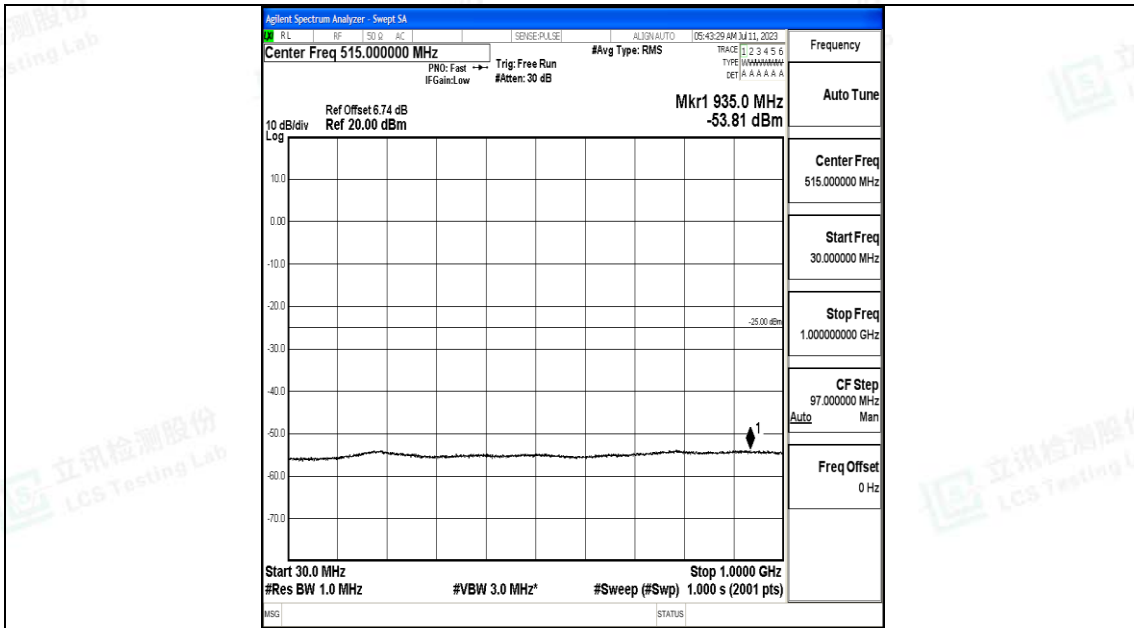

Band7_15MHz_16QAM_20825_1RB#0_30~1000_30~1000

Band7_15MHz_16QAM_20825_1RB#0_1000~20000_1000~20000

Band7_15MHz_16QAM_20825_1RB#0_20000~27000_20000~27000

Band7_15MHz_QPSK_21100_1RB#0_0.009~0.15_0.009~0.15

Band7_15MHz_QPSK_21100_1RB#0_0.15~30_0.15~30