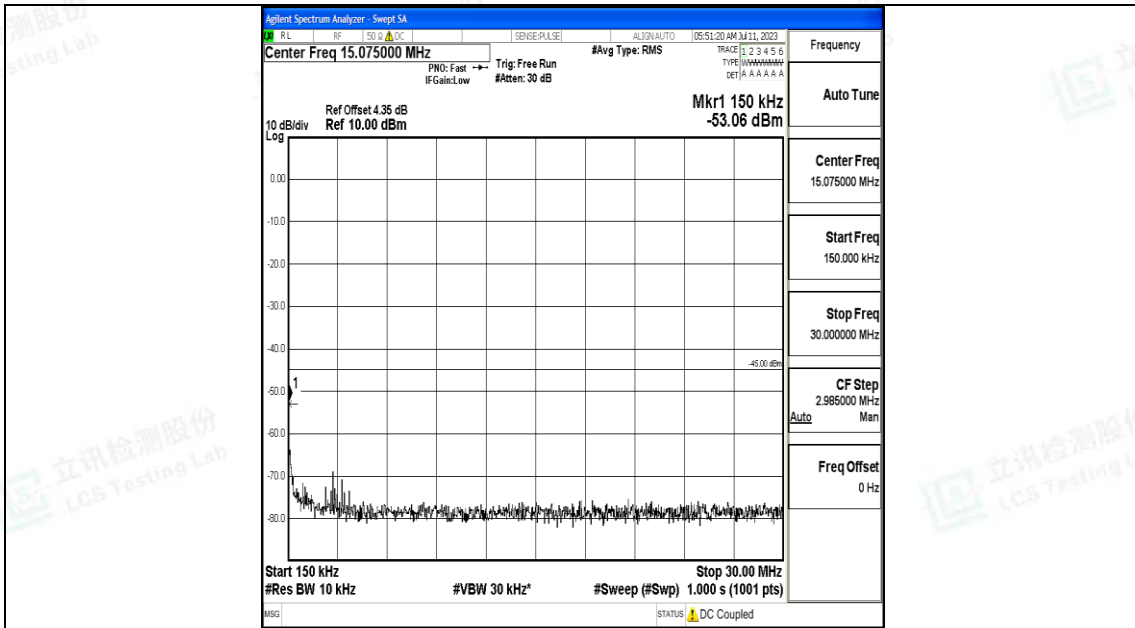

Band7_20MHz_QPSK_21350_1RB#0_30~1000_30~1000

Band7_20MHz_QPSK_21350_1RB#0_1000~20000_1000~20000

Band7_20MHz_QPSK_21350_1RB#0_20000~27000_20000~27000

Band7_20MHz_16QAM_21350_1RB#0_0.009~0.15_0.009~0.15

Band7_20MHz_16QAM_21350_1RB#0_0.15~30_0.15~30