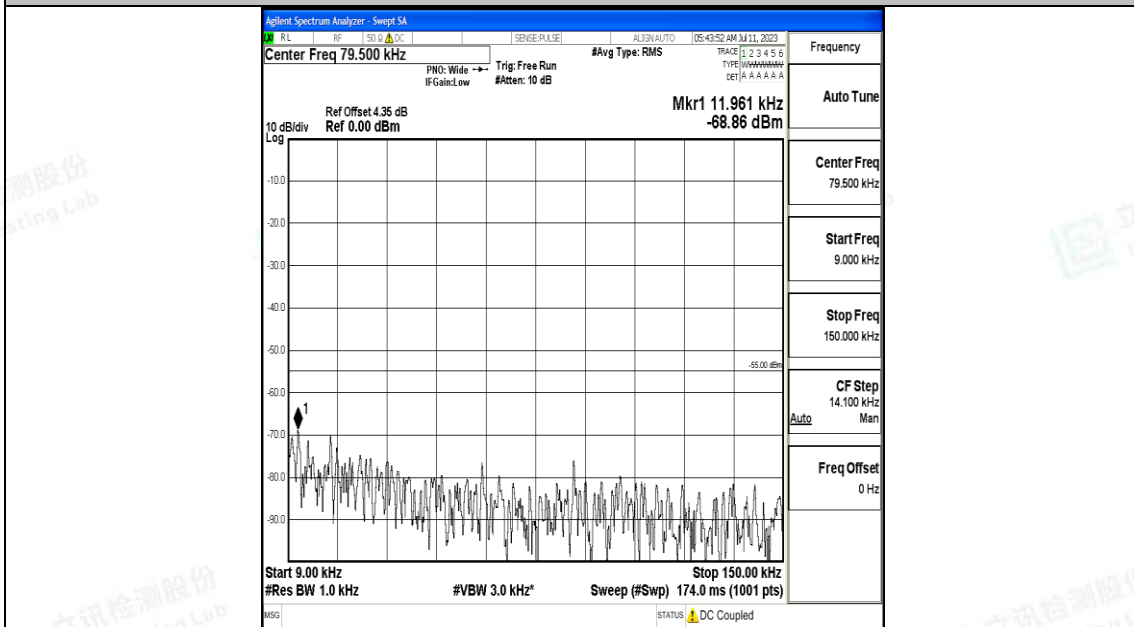

Band7_15MHz_QPSK_21100_1RB#0_30~1000_30~1000

Band7_15MHz_QPSK_21100_1RB#0_1000~20000_1000~20000

Band7_15MHz_QPSK_21100_1RB#0_20000~27000_20000~27000

Band7_15MHz_16QAM_21100_1RB#0_0.009~0.15_0.009~0.15

Band7_15MHz_16QAM_21100_1RB#0_0.15~30_0.15~30