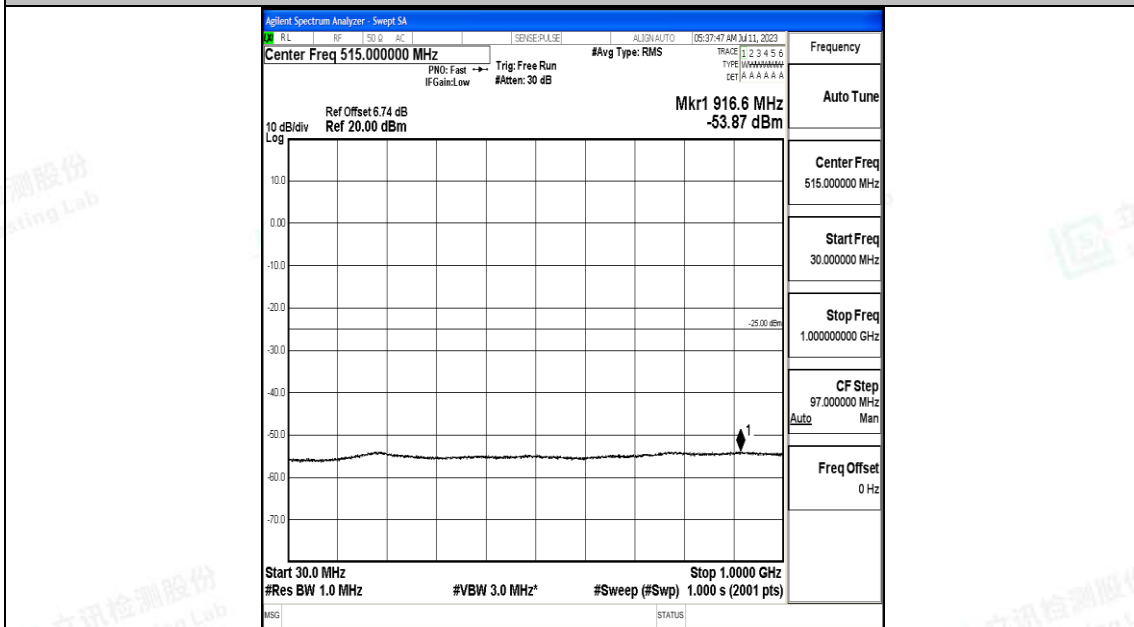

Band7_10MHz_QPSK_21100_1RB#0_30~1000_30~1000

Band7_10MHz_QPSK_21100_1RB#0_1000~20000_1000~20000

Band7_10MHz_QPSK_21100_1RB#0_20000~27000_20000~27000

Band7_10MHz_16QAM_21100_1RB#0_0.009~0.15_0.009~0.15

Band7_10MHz_16QAM_21100_1RB#0_0.15~30_0.15~30