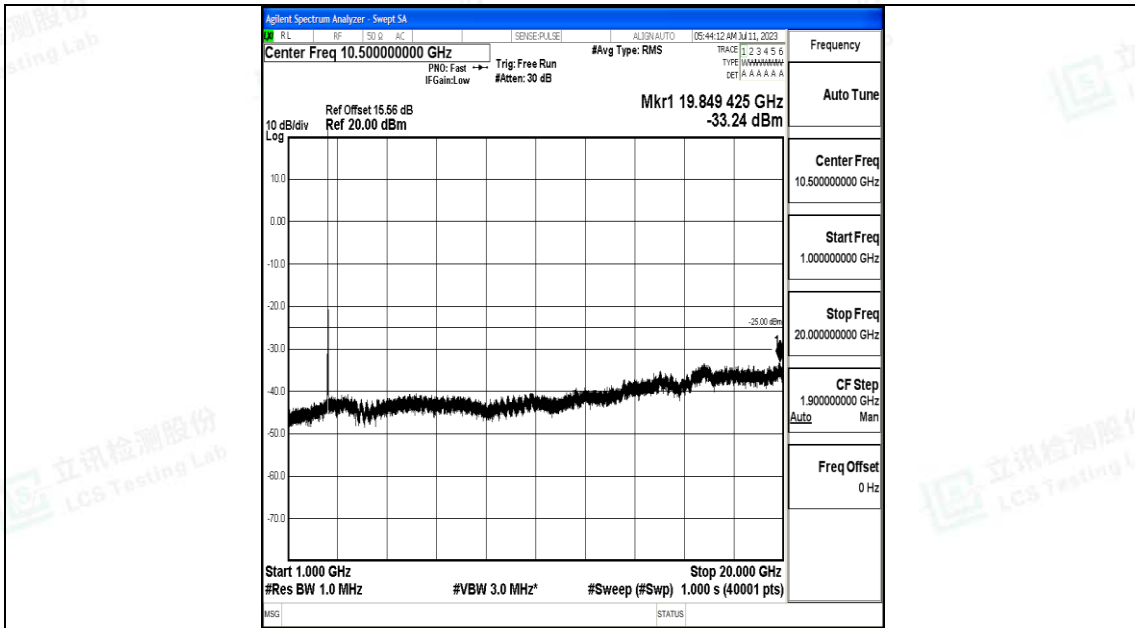

Band7_15MHz_16QAM_21100_1RB#0_30~1000_30~1000

Band7_15MHz_16QAM_21100_1RB#0_1000~20000_1000~20000