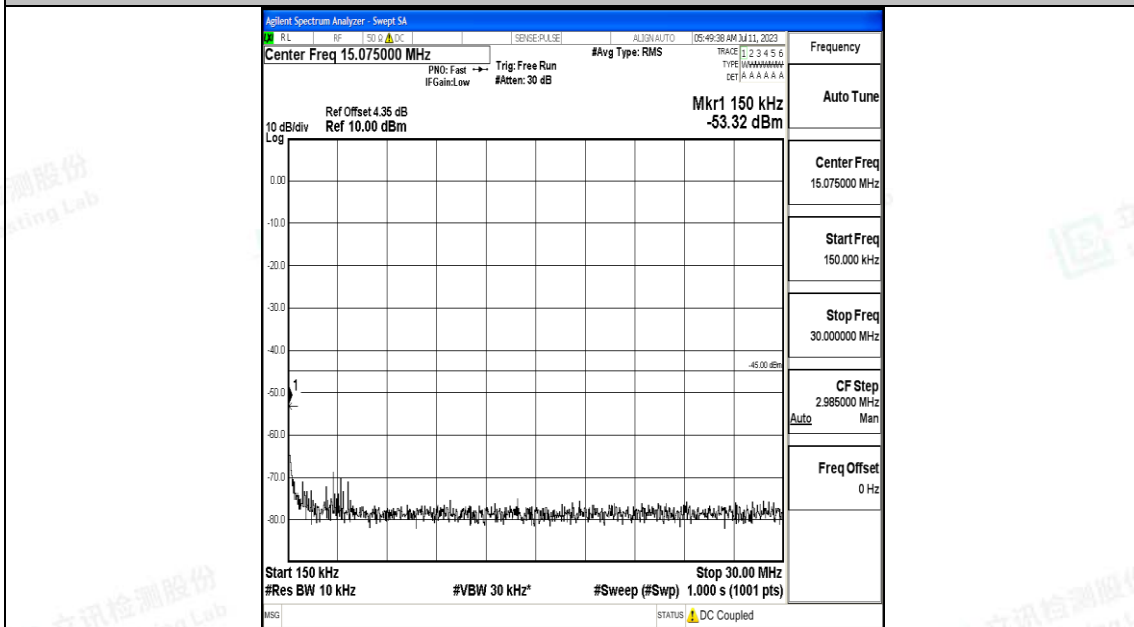

Band7_20MHz_16QAM_20850_1RB#0_30~1000_30~1000

Band7_20MHz_16QAM_20850_1RB#0_1000~20000_1000~20000

Band7_20MHz_16QAM_20850_1RB#0_20000~27000_20000~27000

Band7_20MHz_QPSK_21100_1RB#0_0.009~0.15_0.009~0.15

Band7_20MHz_QPSK_21100_1RB#0_0.15~30_0.15~30