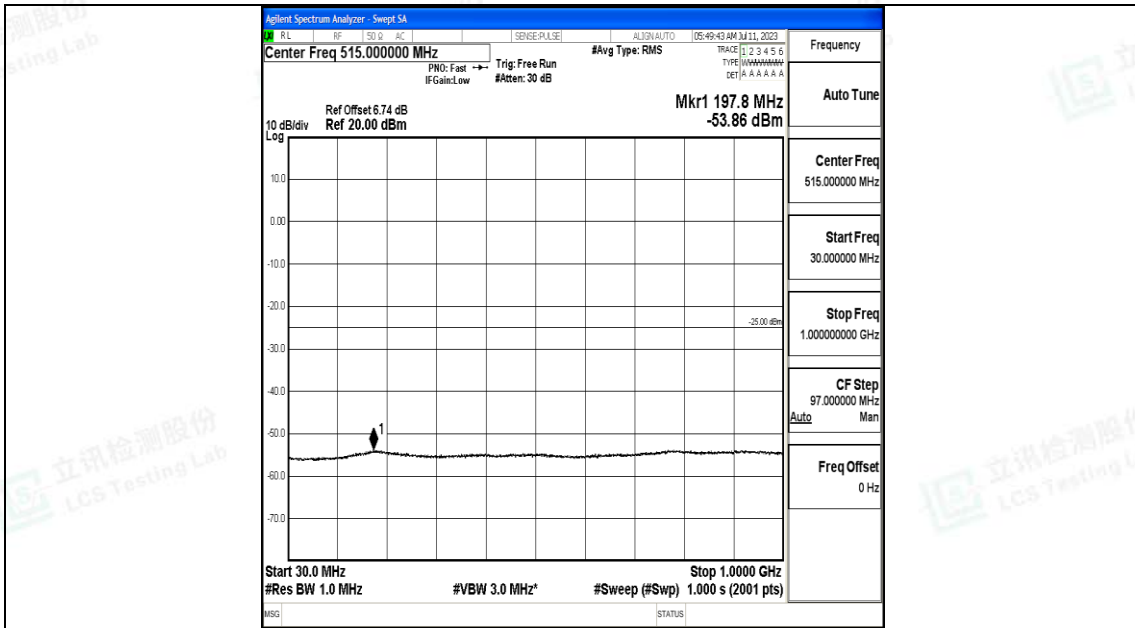

Band7_20MHz_16QAM_20850_1RB#0_30~1000_30~1000

Band7_20MHz_16QAM_20850_1RB#0_1000~20000_1000~20000

Band7_20MHz_16QAM_20850_1RB#0_20000~27000_20000~27000

Band7_20MHz_QPSK_21100_1RB#0_0.009~0.15_0.009~0.15

Band7_20MHz_QPSK_21100_1RB#0_0.15~30_0.15~30