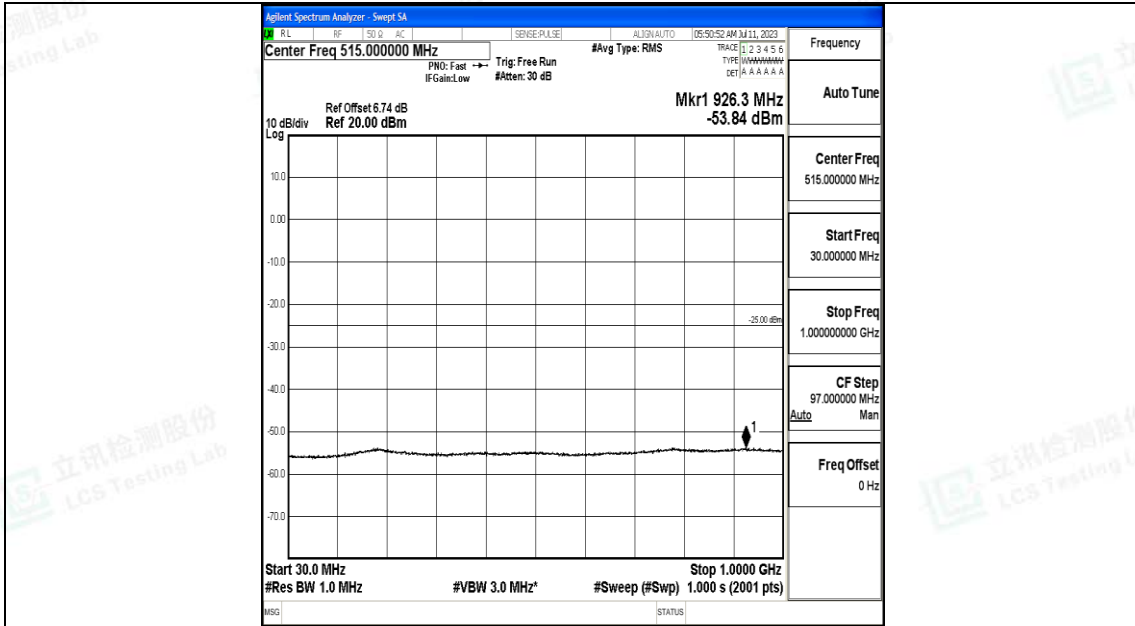

Band7_20MHz_16QAM_21100_1RB#0_30~1000_30~1000

Band7_20MHz_16QAM_21100_1RB#0_1000~20000_1000~20000

Band7_20MHz_16QAM_21100_1RB#0_20000~27000_20000~27000

Band7_20MHz_QPSK_21350_1RB#0_0.009~0.15_0.009~0.15

Band7_20MHz_QPSK_21350_1RB#0_0.15~30_0.15~30