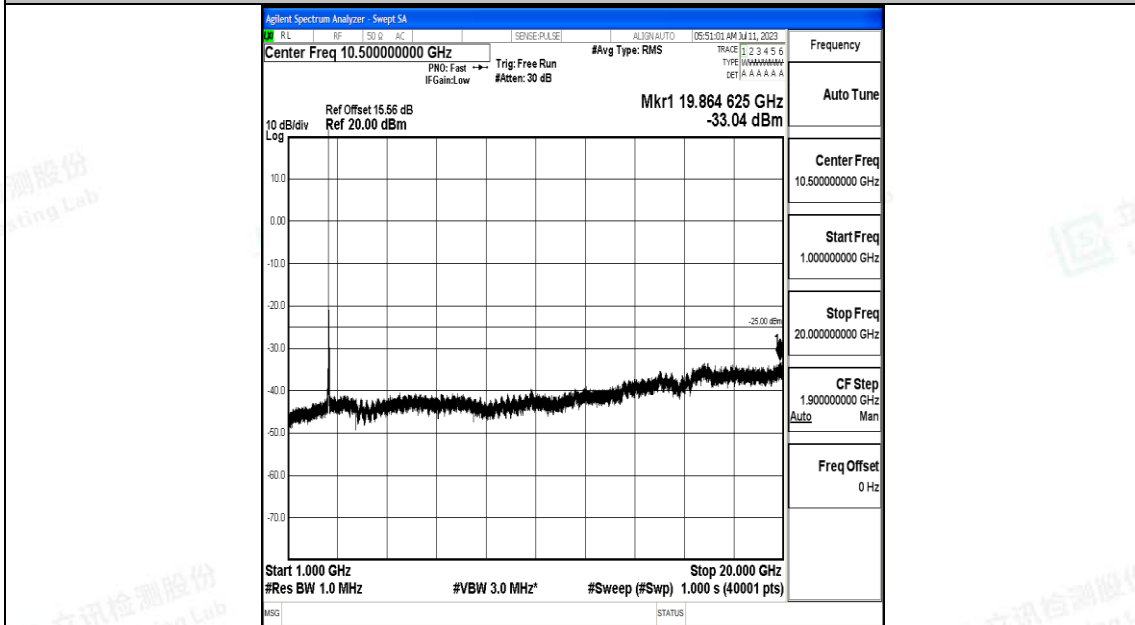

Band7_20MHz_QPSK_21350_1RB#0_30~1000_30~1000

Band7_20MHz_QPSK_21350_1RB#0_1000~20000_1000~20000