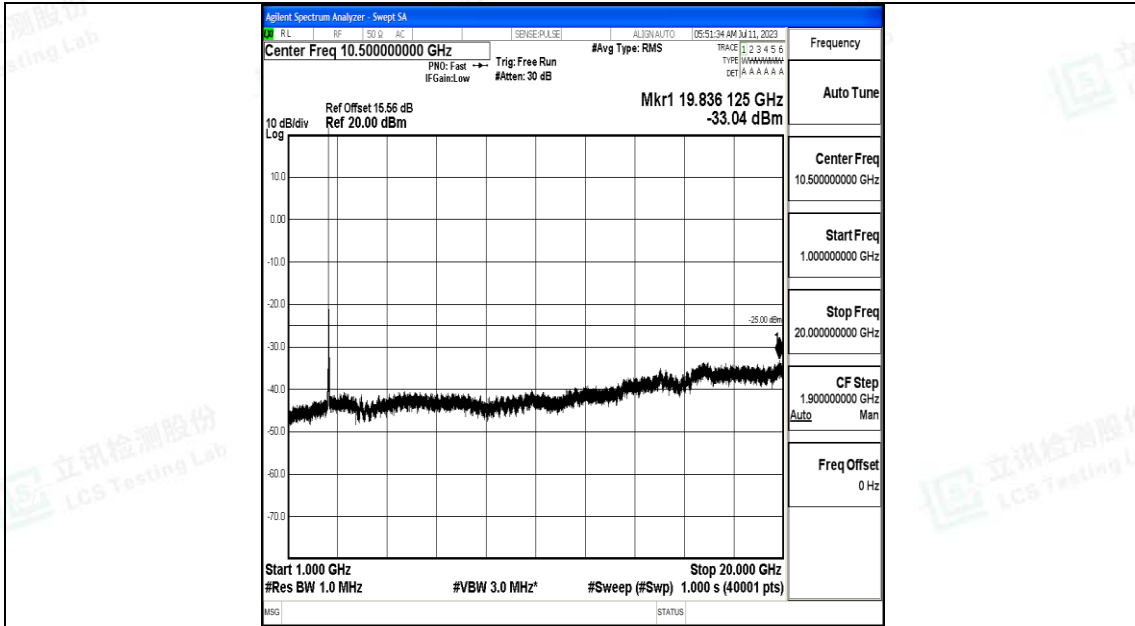

Band7_20MHz_16QAM_21350_1RB#0_30~1000_30~1000

Band7_20MHz_16QAM_21350_1RB#0_1000~20000_1000~20000