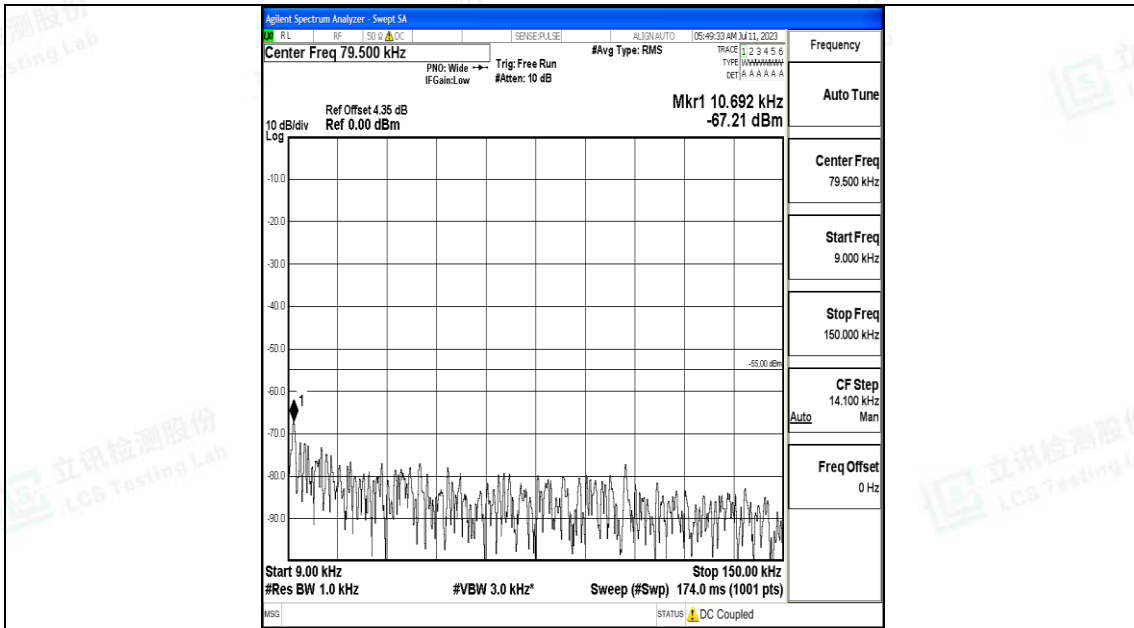

Band7_20MHz_16QAM_20850_1RB#0_30~1000_30~1000

Band7_20MHz_16QAM_20850_1RB#0_1000~20000_1000~20000

Band7_20MHz_16QAM_20850_1RB#0_20000~27000_20000~27000

Band7_20MHz_QPSK_21100_1RB#0_0.009~0.15_0.009~0.15

Band7_20MHz_QPSK_21100_1RB#0_0.15~30_0.15~30