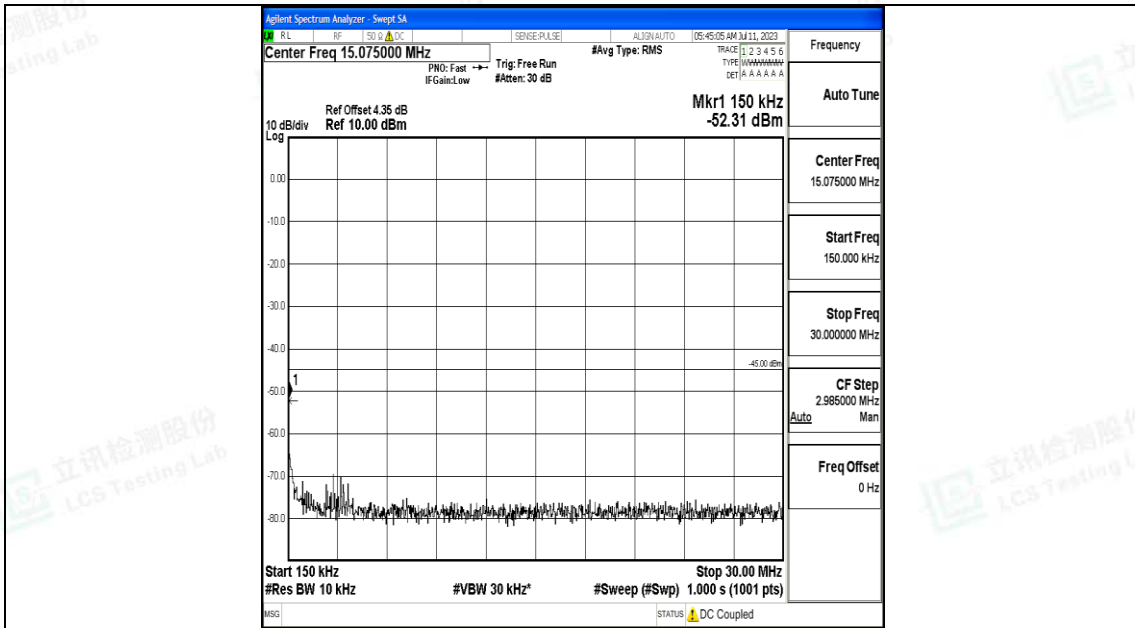

Band7_15MHz_QPSK_21375_1RB#0_30~1000_30~1000

Band7_15MHz_QPSK_21375_1RB#0_1000~20000_1000~20000

Band7_15MHz_QPSK_21375_1RB#0_20000~27000_20000~27000

Band7_15MHz_16QAM_21375_1RB#0_0.009~0.15_0.009~0.15

Band7_15MHz_16QAM_21375_1RB#0_0.15~30_0.15~30