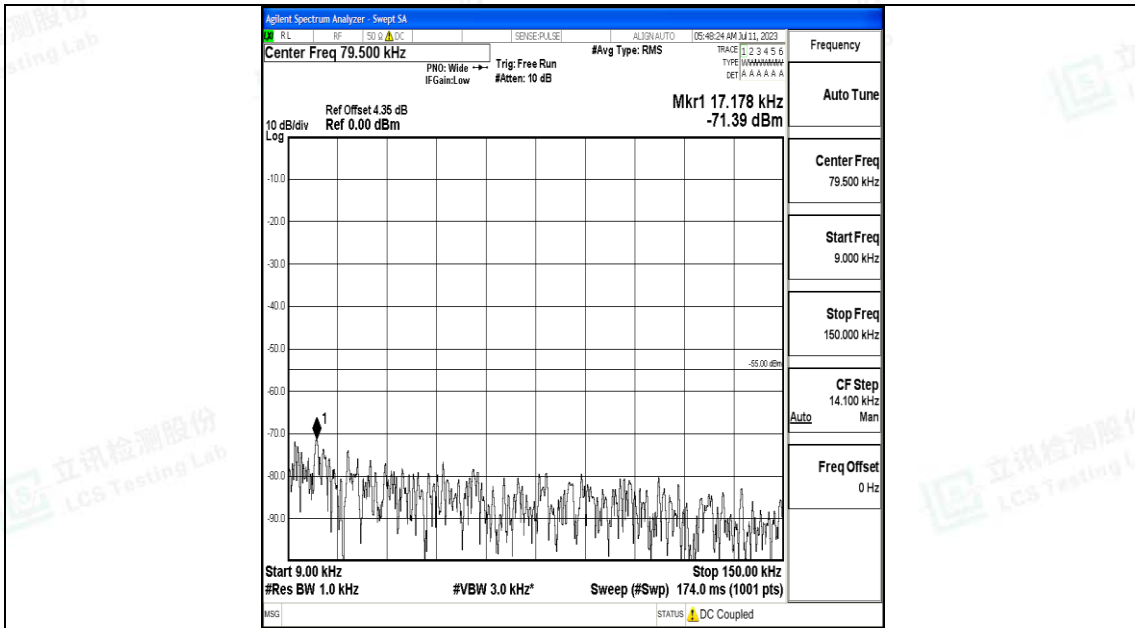

Band7_15MHz_16QAM_21375_1RB#0_30~1000_30~1000

Band7_15MHz_16QAM_21375_1RB#0_1000~20000_1000~20000

Band7_15MHz_16QAM_21375_1RB#0_20000~27000_20000~27000

Band7_20MHz_QPSK_20850_1RB#0_0.009~0.15_0.009~0.15

Band7_20MHz_QPSK_20850_1RB#0_0.15~30_0.15~30