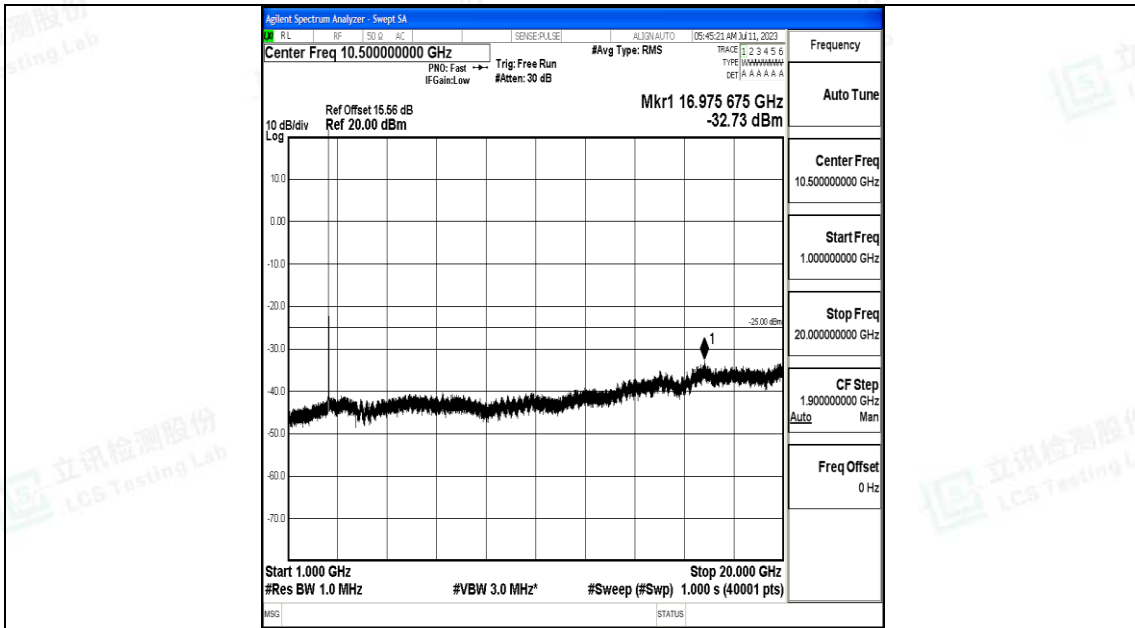

Band7_15MHz_16QAM_21375_1RB#0_30~1000_30~1000

Band7_15MHz_16QAM_21375_1RB#0_1000~20000_1000~20000