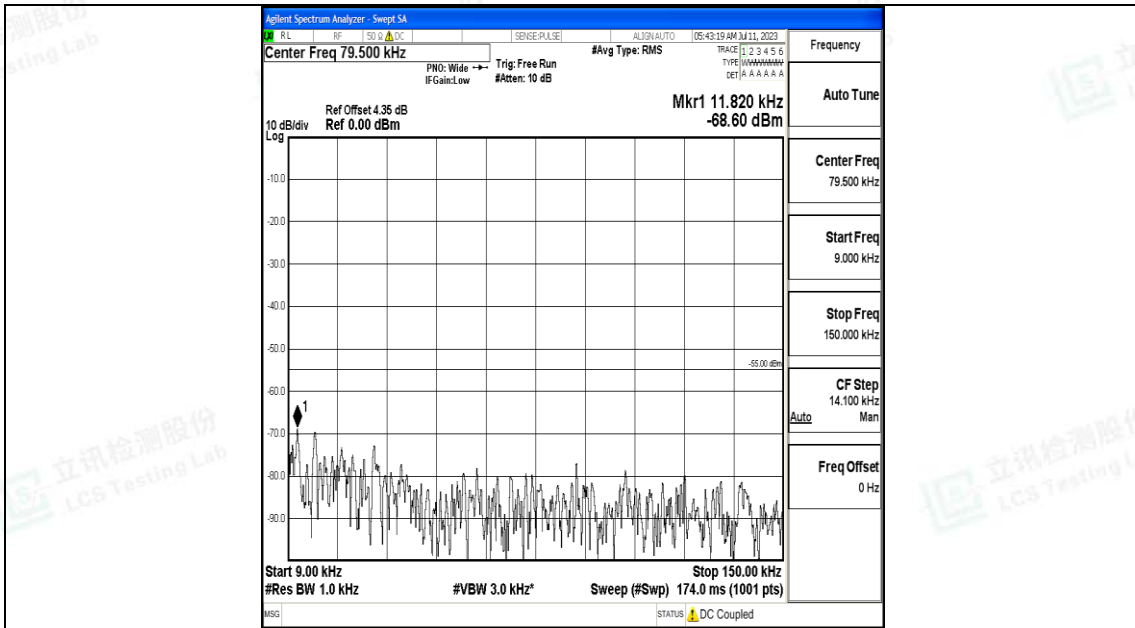

Band7_15MHz_16QAM_20825_1RB#0_30~1000_30~1000

Band7_15MHz_16QAM_20825_1RB#0_1000~20000_1000~20000

Band7_15MHz_16QAM_20825_1RB#0_20000~27000_20000~27000

Band7_15MHz_QPSK_21100_1RB#0_0.009~0.15_0.009~0.15

Band7_15MHz_QPSK_21100_1RB#0_0.15~30_0.15~30