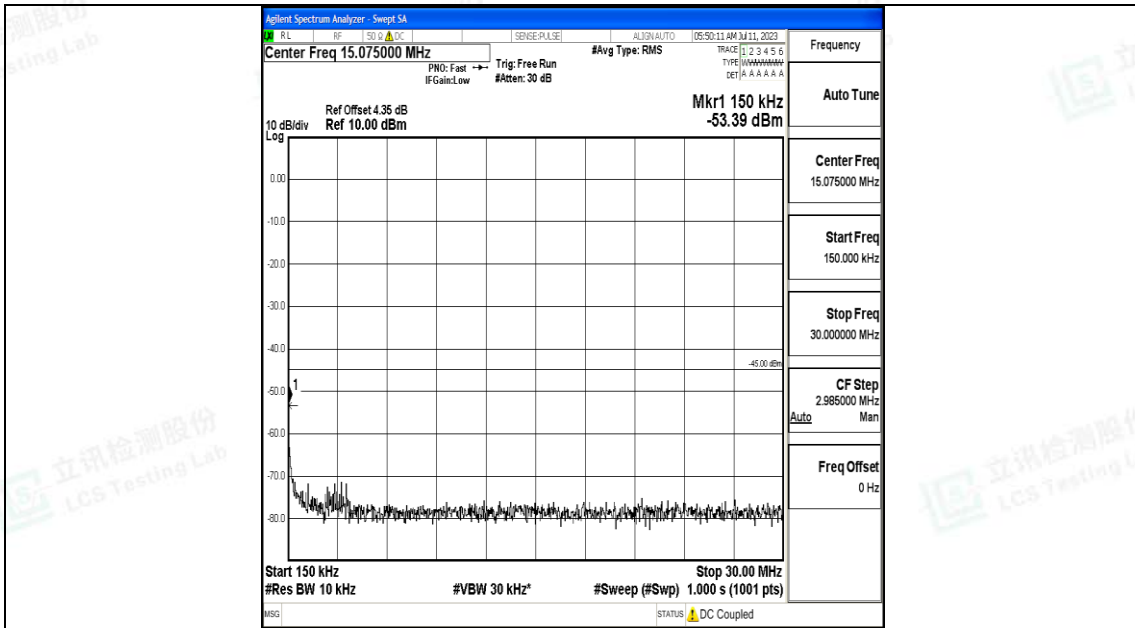

Band7_20MHz_QPSK_21100_1RB#0_30~1000_30~1000

Band7_20MHz_QPSK_21100_1RB#0_1000~20000_1000~20000

Band7_20MHz_QPSK_21100_1RB#0_20000~27000_20000~27000

Band7_20MHz_16QAM_21100_1RB#0_0.009~0.15_0.009~0.15

Band7_20MHz_16QAM_21100_1RB#0_0.15~30_0.15~30