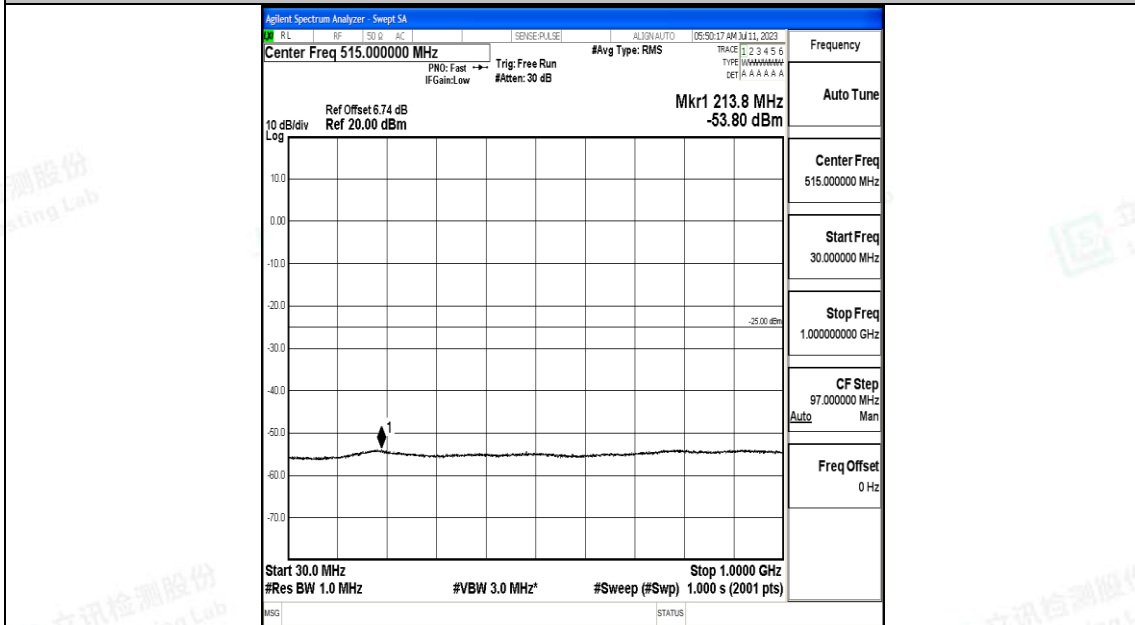

Band7_20MHz_QPSK_21100_1RB#0_30~1000_30~1000

Band7_20MHz_QPSK_21100_1RB#0_1000~20000_1000~20000

Band7_20MHz_QPSK_21100_1RB#0_20000~27000_20000~27000

Band7_20MHz_16QAM_21100_1RB#0_0.009~0.15_0.009~0.15

Band7_20MHz_16QAM_21100_1RB#0_0.15~30_0.15~30