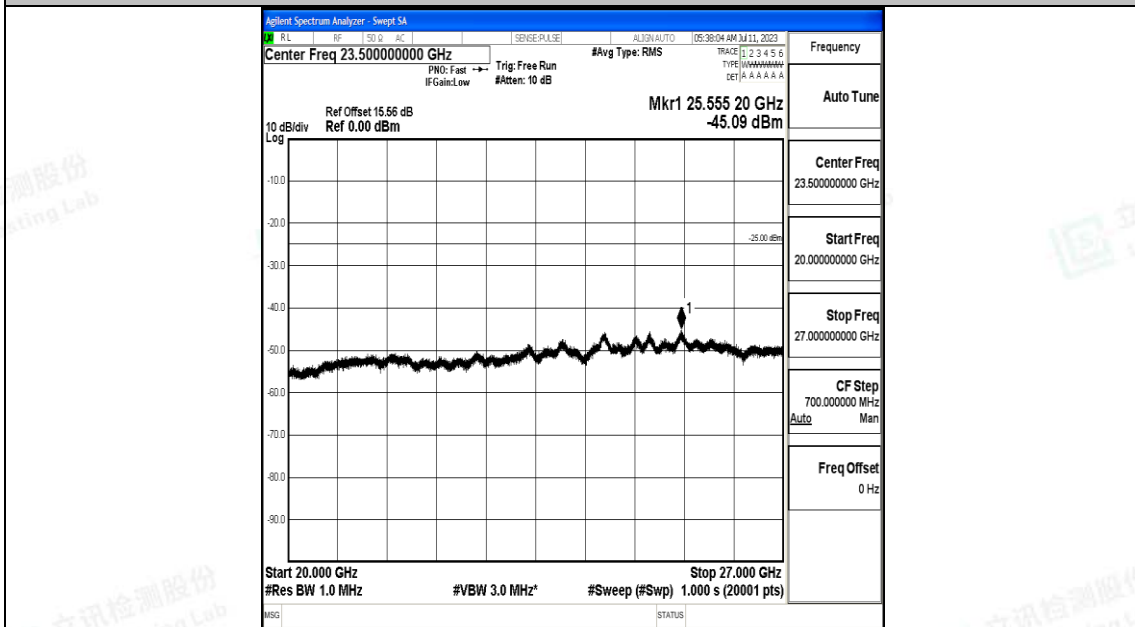

Band7_10MHz_16QAM_21100_1RB#0_1000~20000_1000~20000

Band7_10MHz_16QAM_21100_1RB#0_20000~27000_20000~27000