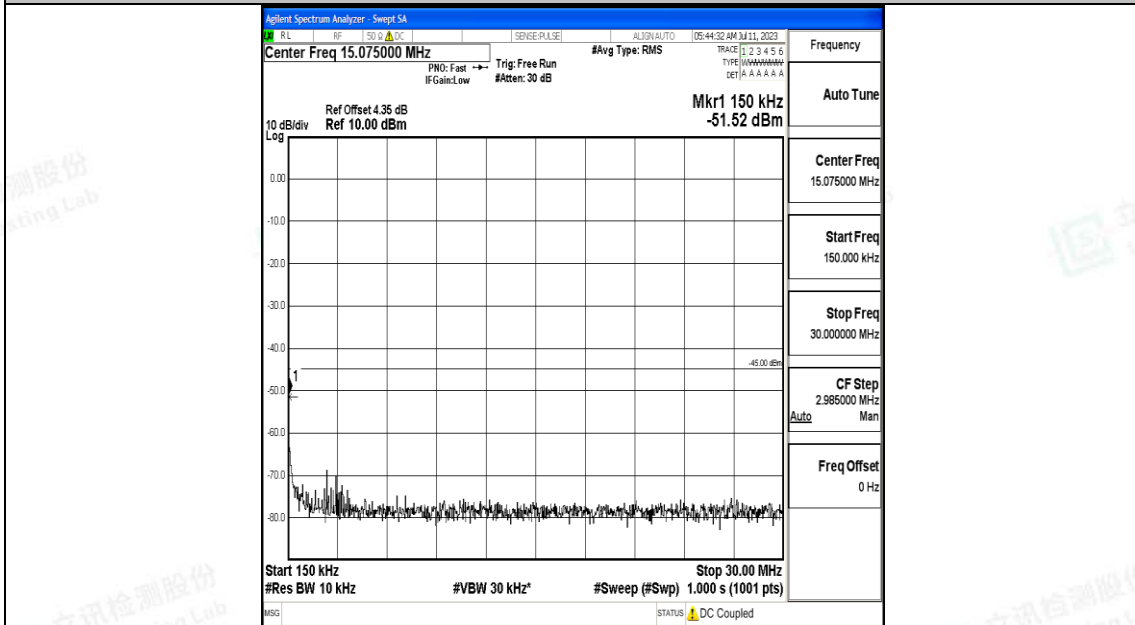

Band7_15MHz_16QAM_21100_1RB#0_30~1000_30~1000

Band7_15MHz_16QAM_21100_1RB#0_1000~20000_1000~20000

Band7_15MHz_16QAM_21100_1RB#0_20000~27000_20000~27000

Band7_15MHz_QPSK_21375_1RB#0_0.009~0.15_0.009~0.15

Band7_15MHz_QPSK_21375_1RB#0_0.15~30_0.15~30