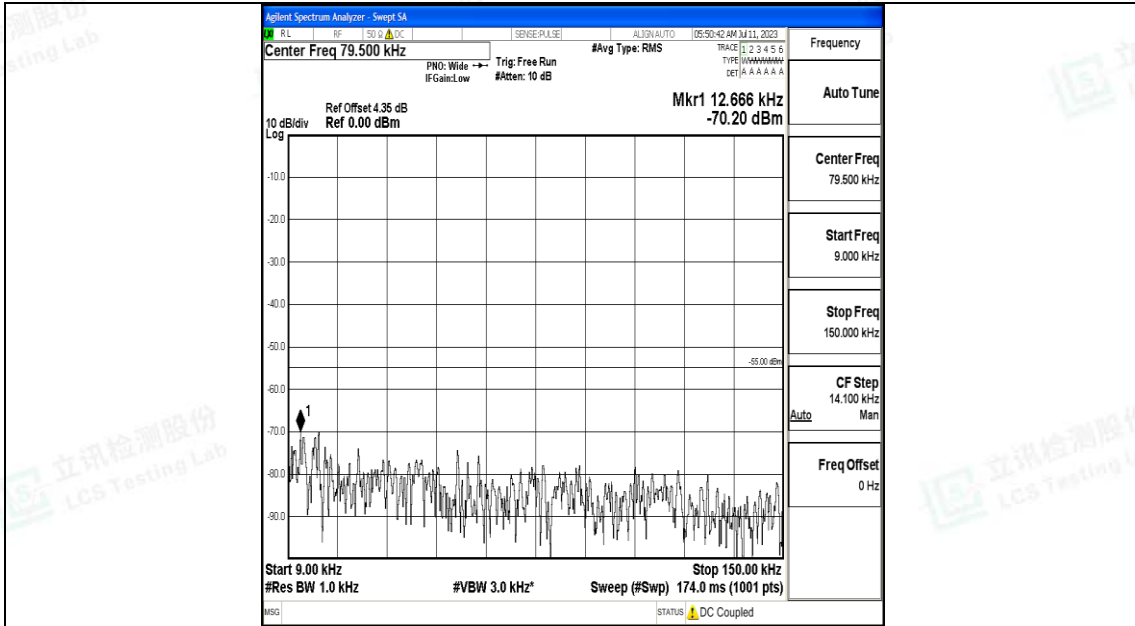

Band7_20MHz_16QAM_21100_1RB#0_30~1000_30~1000

Band7_20MHz_16QAM_21100_1RB#0_1000~20000_1000~20000

Band7_20MHz_16QAM_21100_1RB#0_20000~27000_20000~27000

Band7_20MHz_QPSK_21350_1RB#0_0.009~0.15_0.009~0.15

Band7_20MHz_QPSK_21350_1RB#0_0.15~30_0.15~30