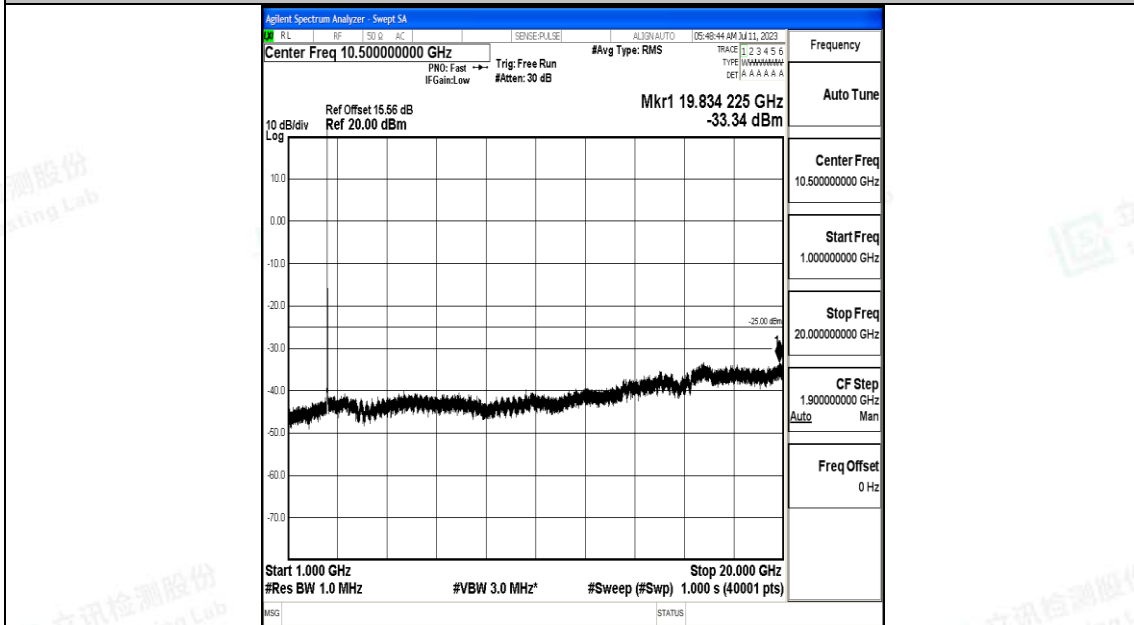

Band7_20MHz_QPSK_20850_1RB#0_30~1000_30~1000

Band7_20MHz_QPSK_20850_1RB#0_1000~20000_1000~20000