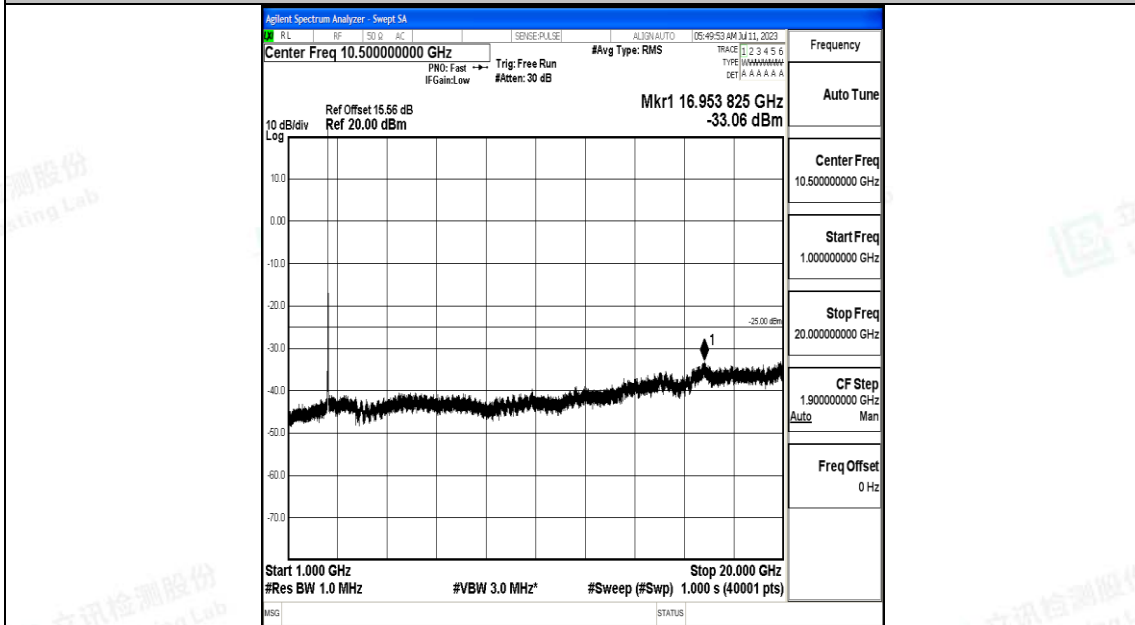

Band7_20MHz_QPSK_21100_1RB#0_30~1000_30~1000

Band7_20MHz_QPSK_21100_1RB#0_1000~20000_1000~20000