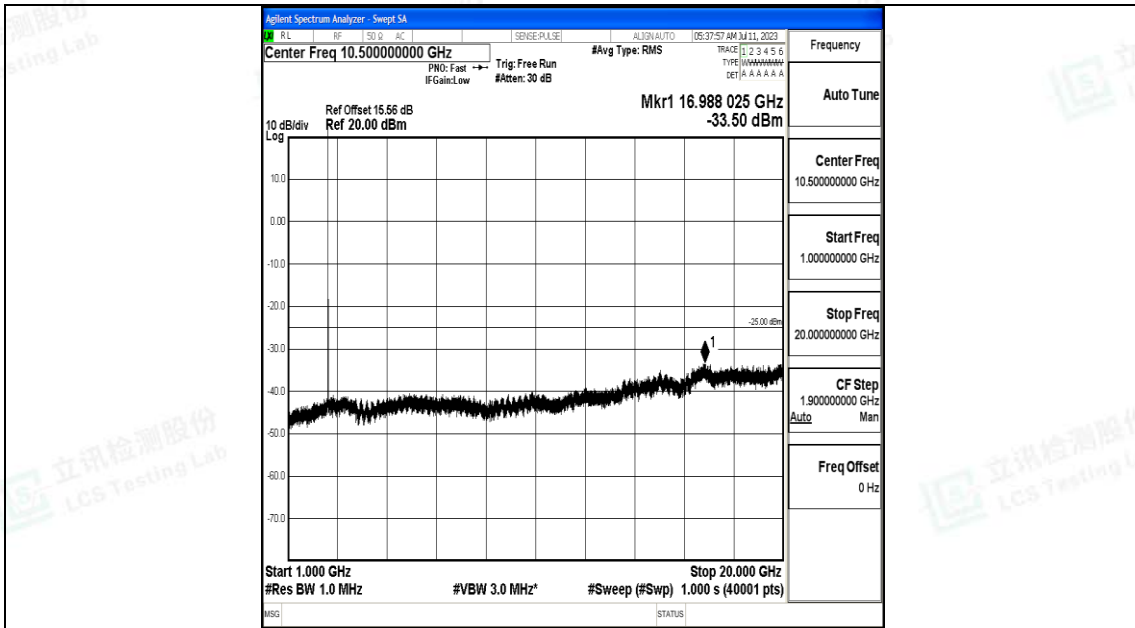

Band7_10MHz_16QAM_21100_1RB#0_30~1000_30~1000

Band7_10MHz_16QAM_21100_1RB#0_1000~20000_1000~20000