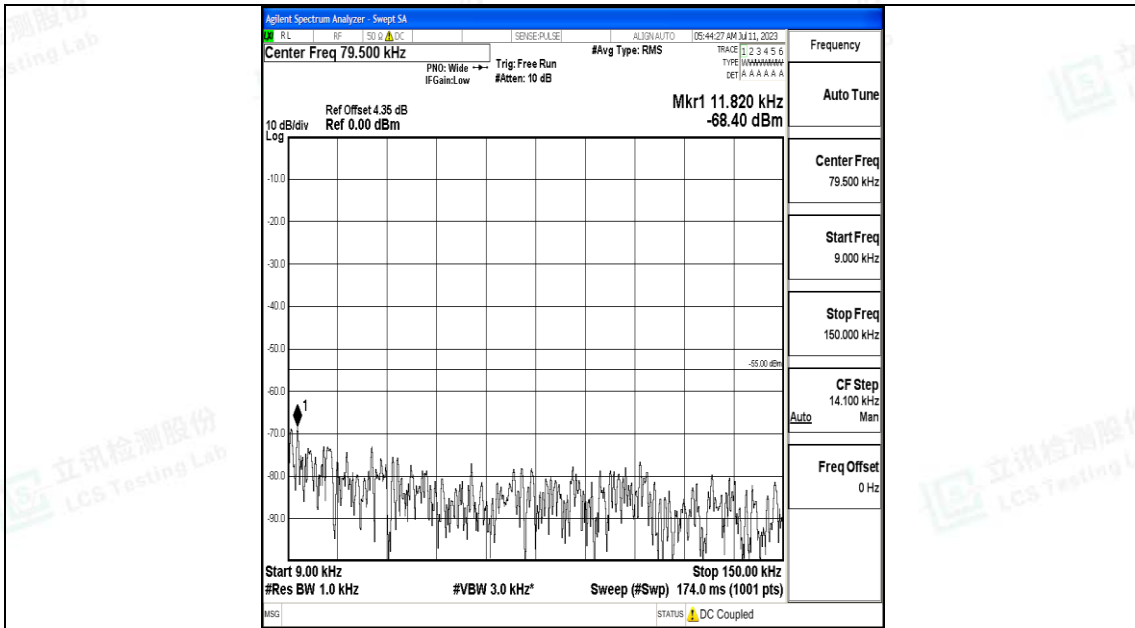

Band7_15MHz_16QAM_21100_1RB#0_30~1000_30~1000

Band7_15MHz_16QAM_21100_1RB#0_1000~20000_1000~20000

Band7_15MHz_16QAM_21100_1RB#0_20000~27000_20000~27000

Band7_15MHz_QPSK_21375_1RB#0_0.009~0.15_0.009~0.15

Band7_15MHz_QPSK_21375_1RB#0_0.15~30_0.15~30