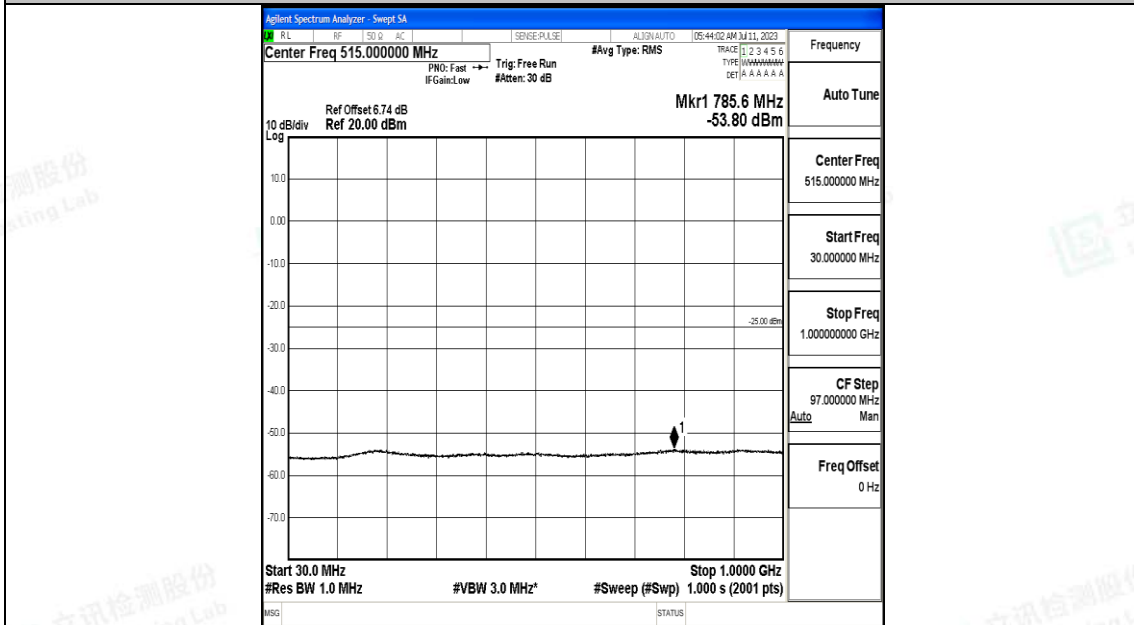

Band7_15MHz_QPSK_21100_1RB#0_30~1000_30~1000

Band7_15MHz_QPSK_21100_1RB#0_1000~20000_1000~20000

Band7_15MHz_QPSK_21100_1RB#0_20000~27000_20000~27000

Band7_15MHz_16QAM_21100_1RB#0_0.009~0.15_0.009~0.15

Band7_15MHz_16QAM_21100_1RB#0_0.15~30_0.15~30