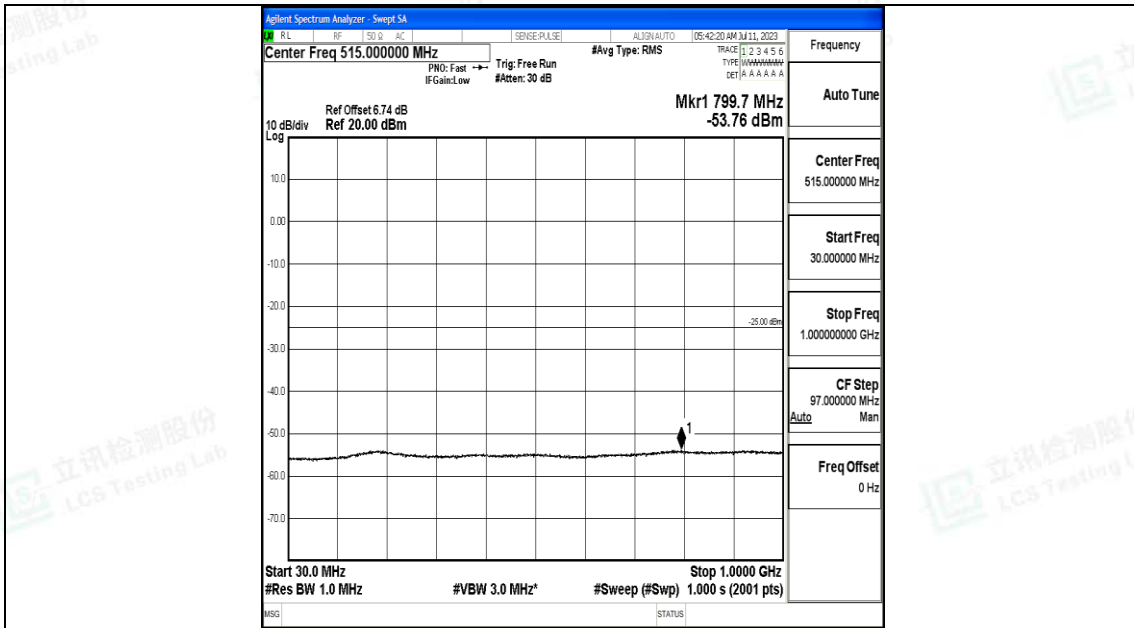

Band7_10MHz_16QAM_21400_1RB#0_30~1000_30~1000

Band7_10MHz_16QAM_21400_1RB#0_1000~20000_1000~20000

Band7_10MHz_16QAM_21400_1RB#0_20000~27000_20000~27000

Band7_15MHz_QPSK_20825_1RB#0_0.009~0.15_0.009~0.15

Band7_15MHz_QPSK_20825_1RB#0_0.15~30_0.15~30