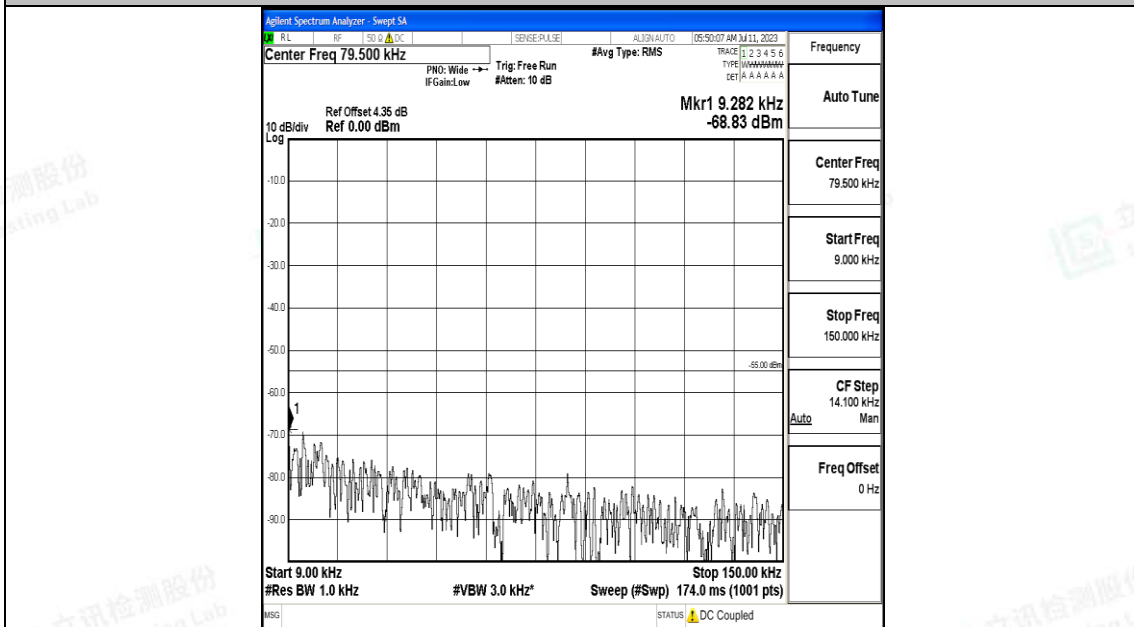

Band7_20MHz_QPSK_21100_1RB#0_30~1000_30~1000

Band7_20MHz_QPSK_21100_1RB#0_1000~20000_1000~20000

Band7_20MHz_QPSK_21100_1RB#0_20000~27000_20000~27000

Band7_20MHz_16QAM_21100_1RB#0_0.009~0.15_0.009~0.15

Band7_20MHz_16QAM_21100_1RB#0_0.15~30_0.15~30