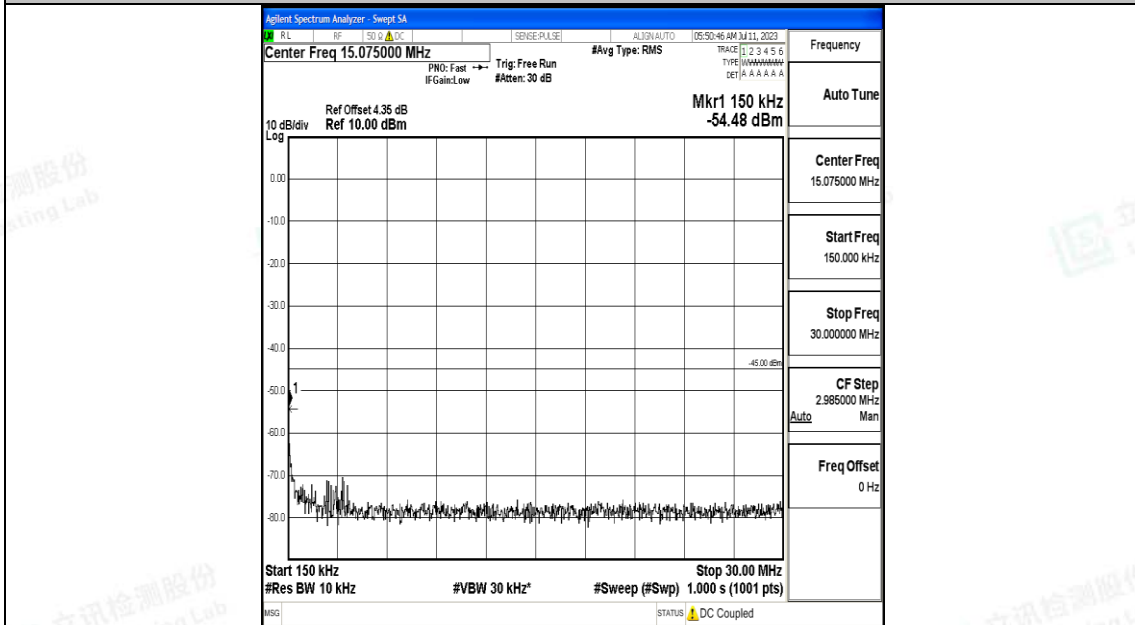

Band7_20MHz_16QAM_21100_1RB#0_30~1000_30~1000

Band7_20MHz_16QAM_21100_1RB#0_1000~20000_1000~20000

Band7_20MHz_16QAM_21100_1RB#0_20000~27000_20000~27000

Band7_20MHz_QPSK_21350_1RB#0_0.009~0.15_0.009~0.15

Band7_20MHz_QPSK_21350_1RB#0_0.15~30_0.15~30