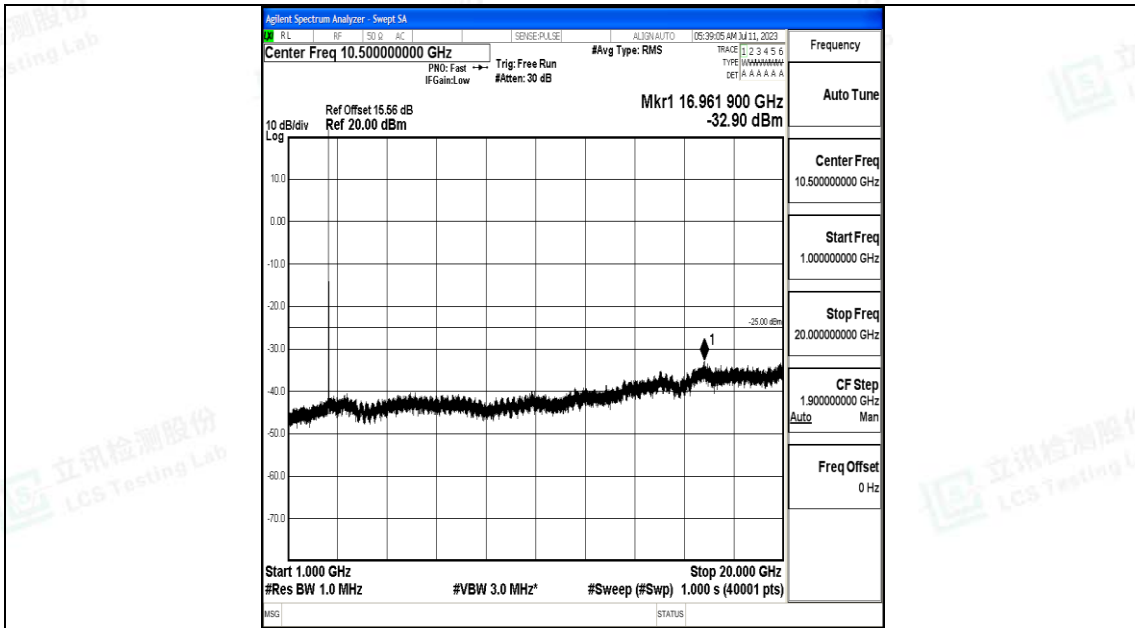

Band7_10MHz_16QAM_21400_1RB#0_30~1000_30~1000

Band7_10MHz_16QAM_21400_1RB#0_1000~20000_1000~20000