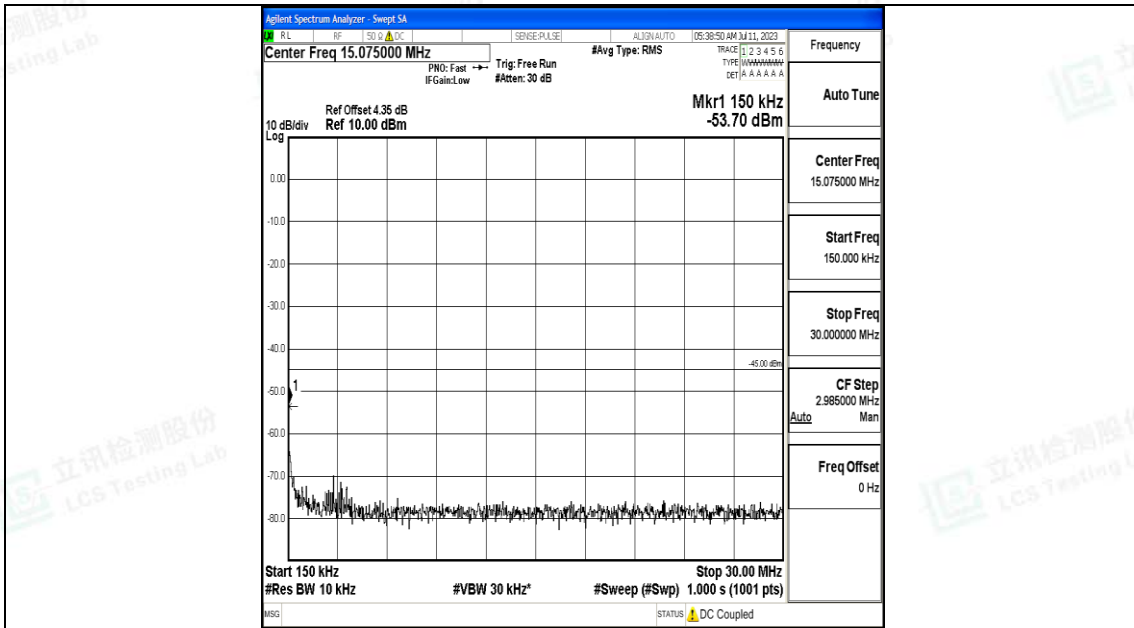

Band7_10MHz_QPSK_21400_1RB#0_30~1000_30~1000

Band7_10MHz_QPSK_21400_1RB#0_1000~20000_1000~20000

Band7_10MHz_QPSK_21400_1RB#0_20000~27000_20000~27000

Band7_10MHz_16QAM_21400_1RB#0_0.009~0.15_0.009~0.15

Band7_10MHz_16QAM_21400_1RB#0_0.15~30_0.15~30