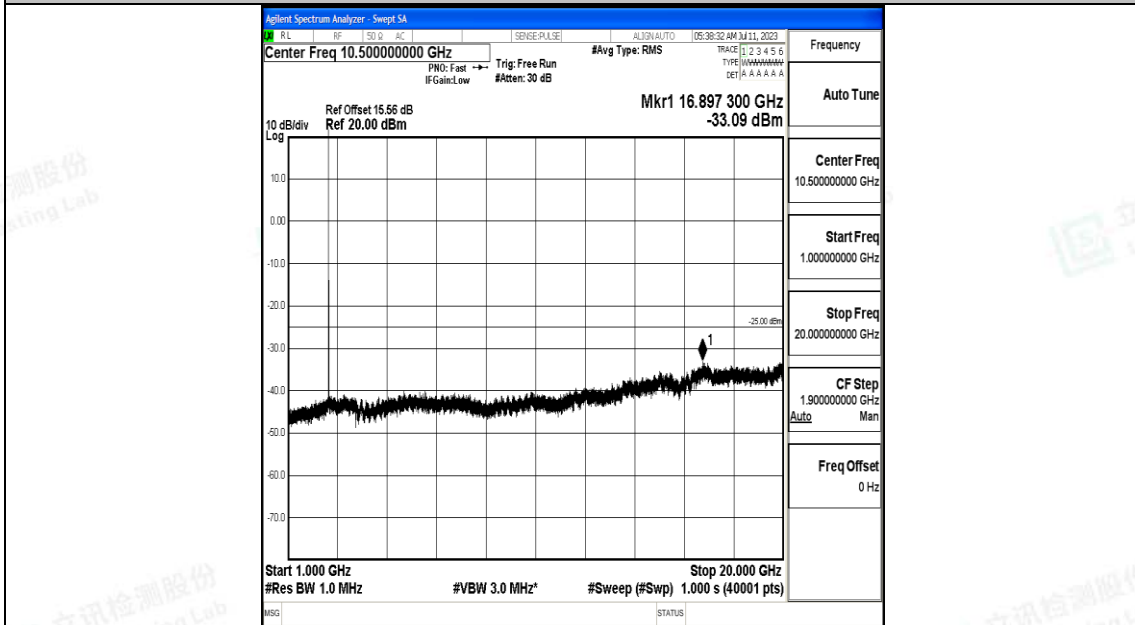

Band7_10MHz_QPSK_21400_1RB#0_30~1000_30~1000

Band7_10MHz_QPSK_21400_1RB#0_1000~20000_1000~20000