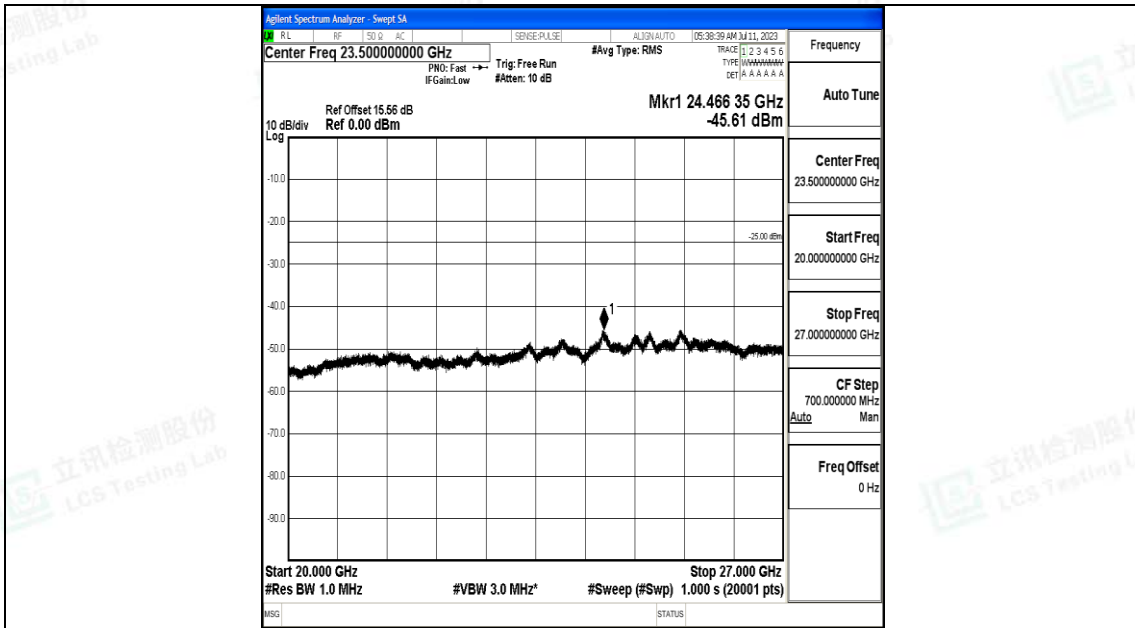

Band7_10MHz_QPSK_21400_1RB#0_1000~20000_1000~20000

Band7_10MHz_QPSK_21400_1RB#0_20000~27000_20000~27000