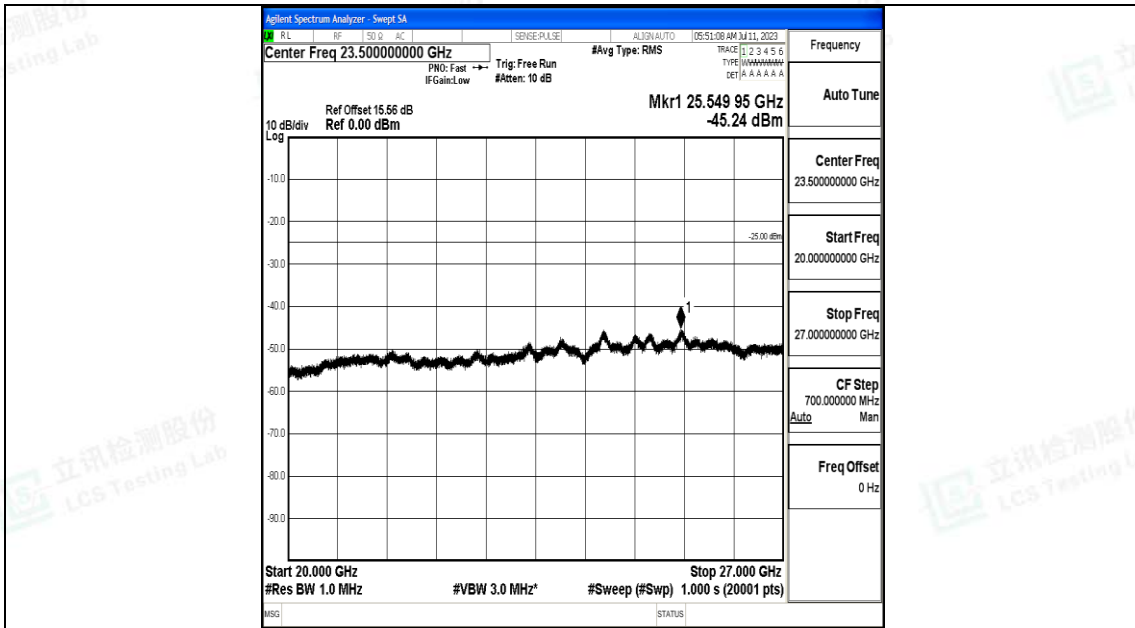

Band7_20MHz_QPSK_21350_1RB#0_1000~20000_1000~20000

Band7_20MHz_QPSK_21350_1RB#0_20000~27000_20000~27000