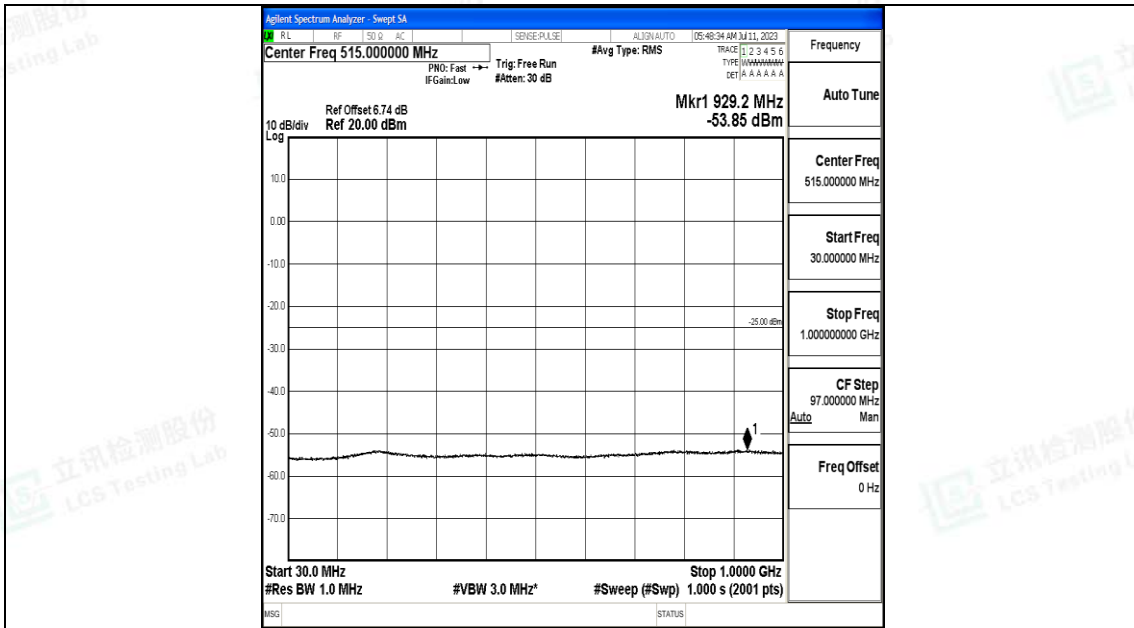

Band7_15MHz_16QAM_21375_1RB#0_30~1000_30~1000

Band7_15MHz_16QAM_21375_1RB#0_1000~20000_1000~20000

Band7_15MHz_16QAM_21375_1RB#0_20000~27000_20000~27000

Band7_20MHz_QPSK_20850_1RB#0_0.009~0.15_0.009~0.15

Band7_20MHz_QPSK_20850_1RB#0_0.15~30_0.15~30