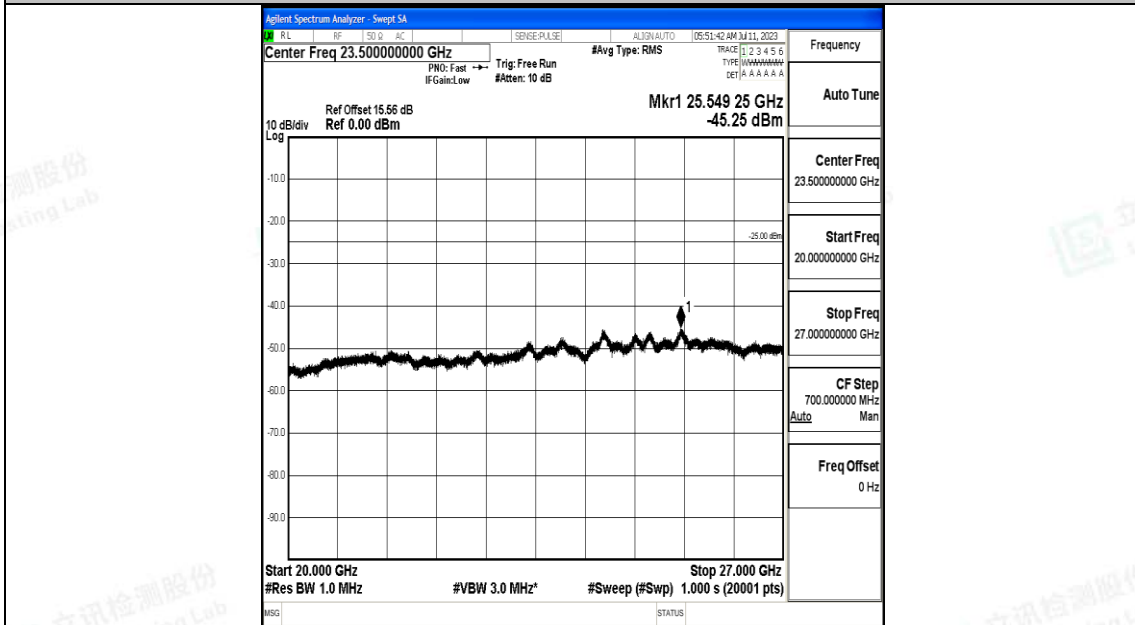

Band7_20MHz_16QAM_21350_1RB#0_1000~20000_1000~20000

Band7_20MHz_16QAM_21350_1RB#0_20000~27000_20000~27000