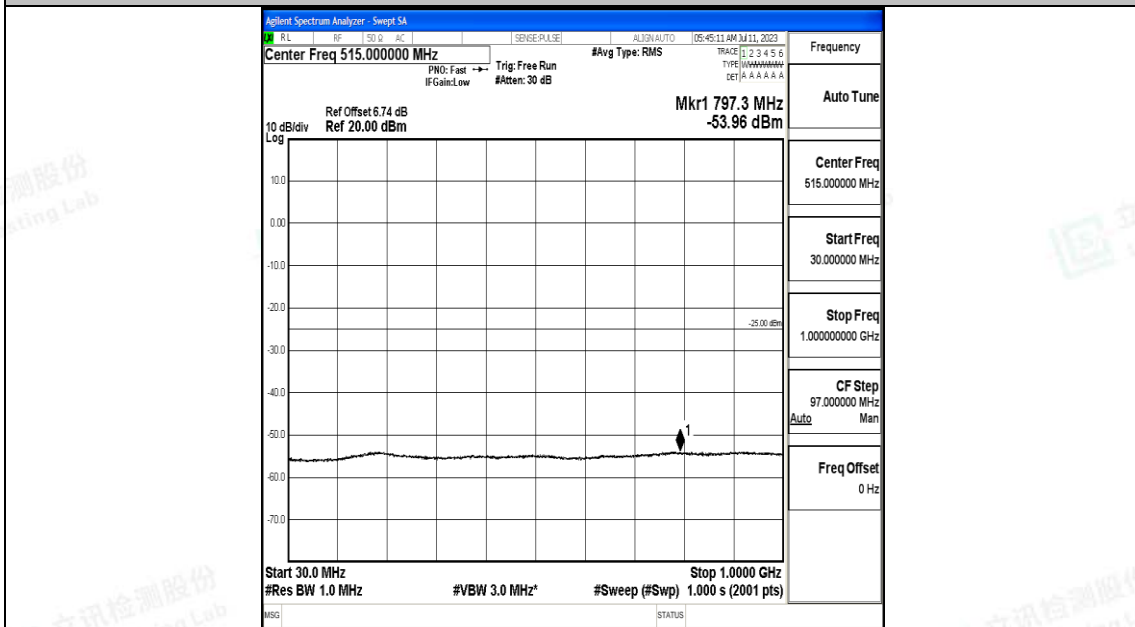

Band7_15MHz_QPSK_21375_1RB#0_30~1000_30~1000

Band7_15MHz_QPSK_21375_1RB#0_1000~20000_1000~20000

Band7_15MHz_QPSK_21375_1RB#0_20000~27000_20000~27000

Band7_15MHz_16QAM_21375_1RB#0_0.009~0.15_0.009~0.15

Band7_15MHz_16QAM_21375_1RB#0_0.15~30_0.15~30