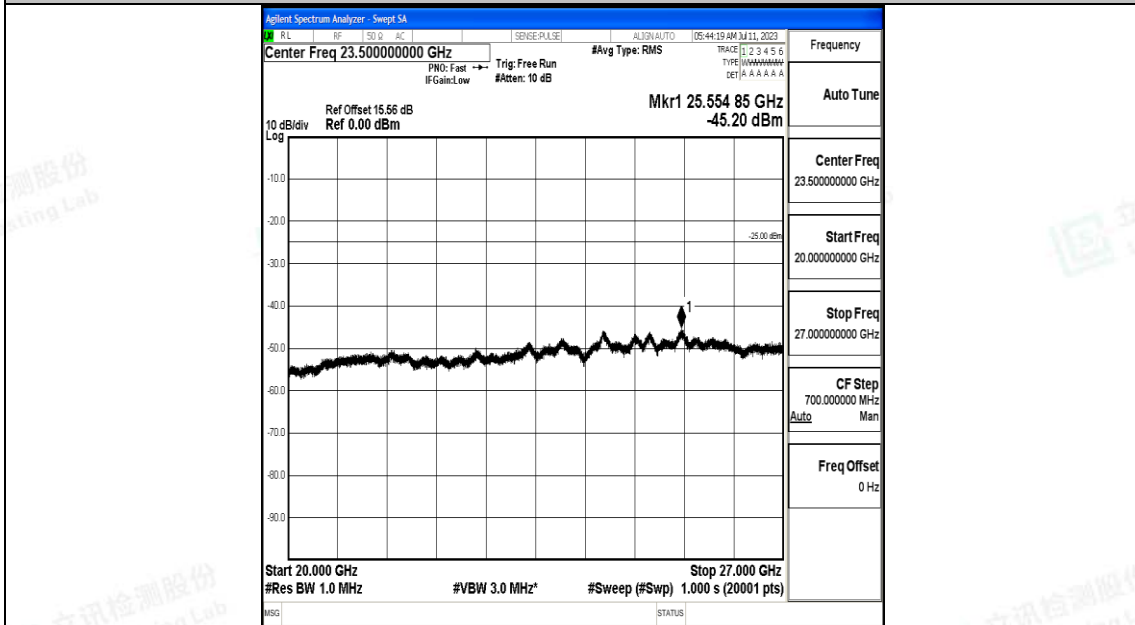

Band7_15MHz_16QAM_21100_1RB#0_1000~20000_1000~20000

Band7_15MHz_16QAM_21100_1RB#0_20000~27000_20000~27000