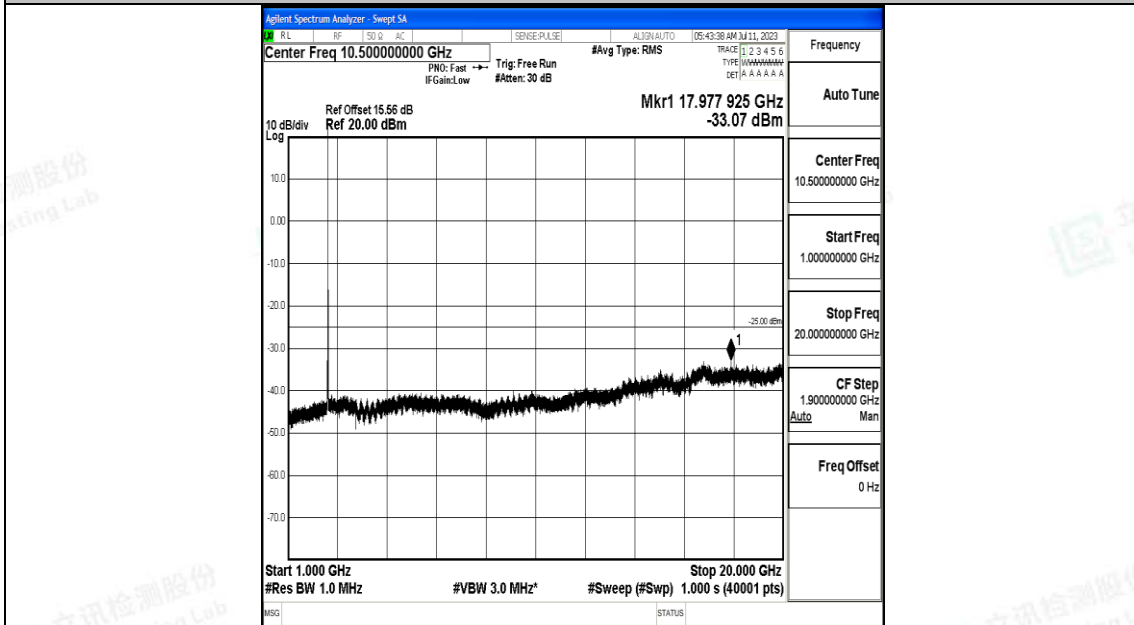

Band7_15MHz_QPSK_21100_1RB#0_30~1000_30~1000

Band7_15MHz_QPSK_21100_1RB#0_1000~20000_1000~20000