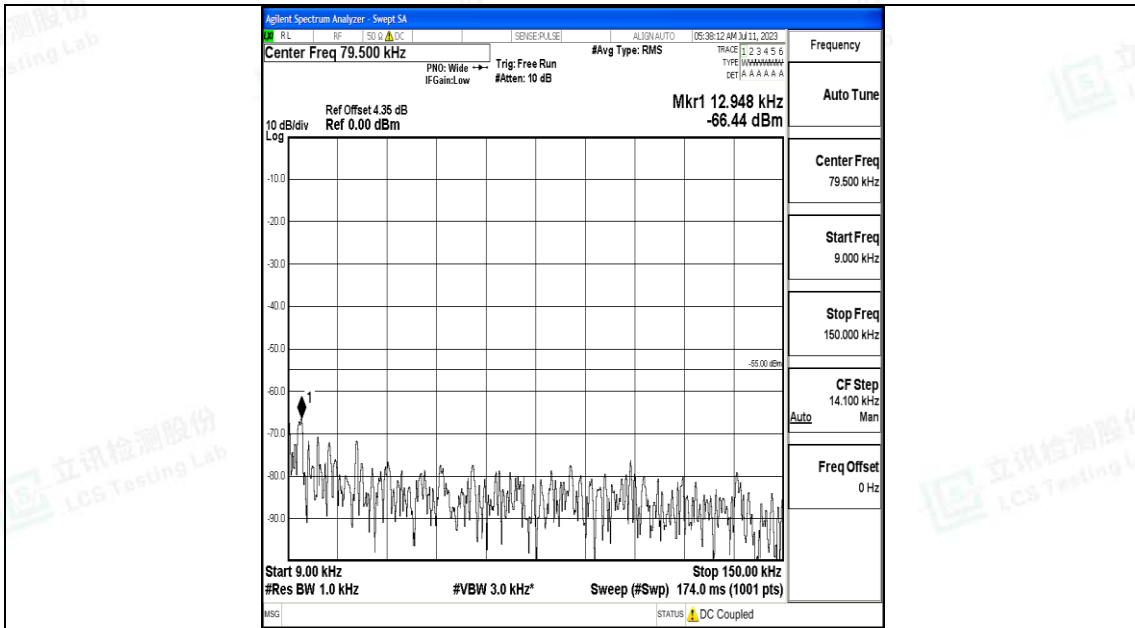

Band7_10MHz_16QAM_21100_1RB#0_30~1000_30~1000

Band7_10MHz_16QAM_21100_1RB#0_1000~20000_1000~20000

Band7_10MHz_16QAM_21100_1RB#0_20000~27000_20000~27000

Band7_10MHz_QPSK_21400_1RB#0_0.009~0.15_0.009~0.15

Band7_10MHz_QPSK_21400_1RB#0_0.15~30_0.15~30