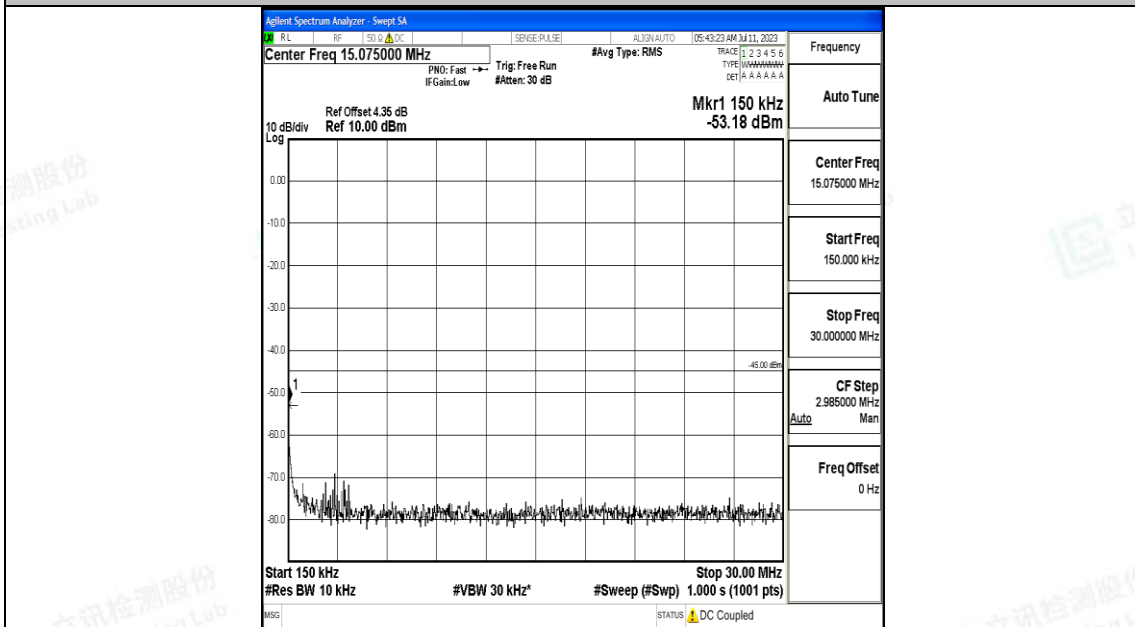

Band7_15MHz_16QAM_20825_1RB#0_30~1000_30~1000

Band7_15MHz_16QAM_20825_1RB#0_1000~20000_1000~20000

Band7_15MHz_16QAM_20825_1RB#0_20000~27000_20000~27000

Band7_15MHz_QPSK_21100_1RB#0_0.009~0.15_0.009~0.15

Band7_15MHz_QPSK_21100_1RB#0_0.15~30_0.15~30