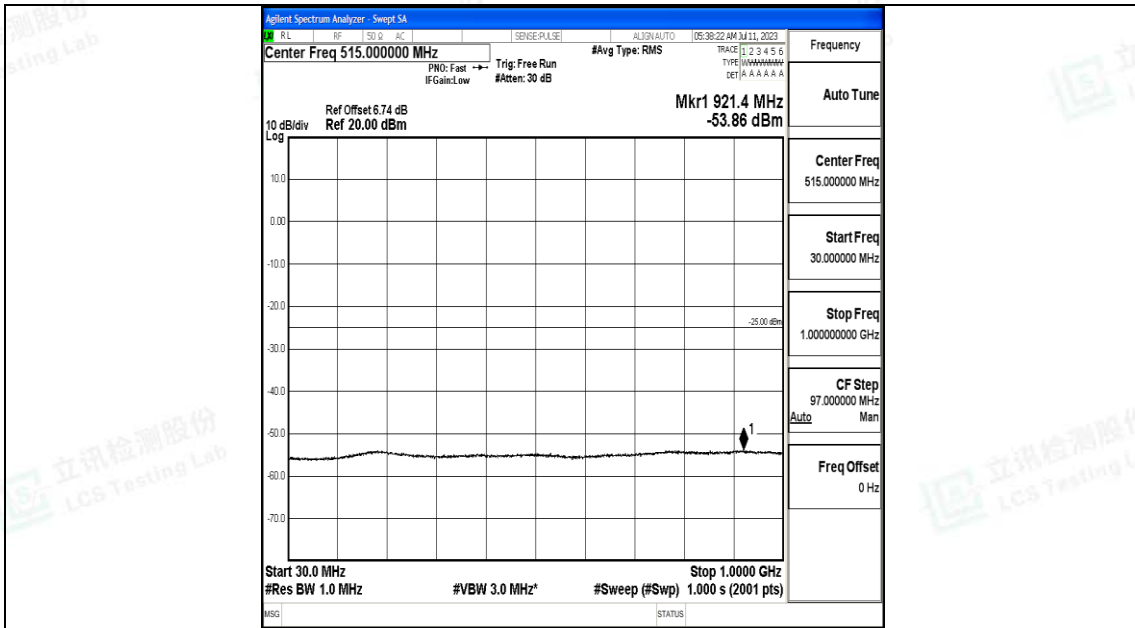

Band7_10MHz_16QAM_21100_1RB#0_30~1000_30~1000

Band7_10MHz_16QAM_21100_1RB#0_1000~20000_1000~20000

Band7_10MHz_16QAM_21100_1RB#0_20000~27000_20000~27000

Band7_10MHz_QPSK_21400_1RB#0_0.009~0.15_0.009~0.15

Band7_10MHz_QPSK_21400_1RB#0_0.15~30_0.15~30