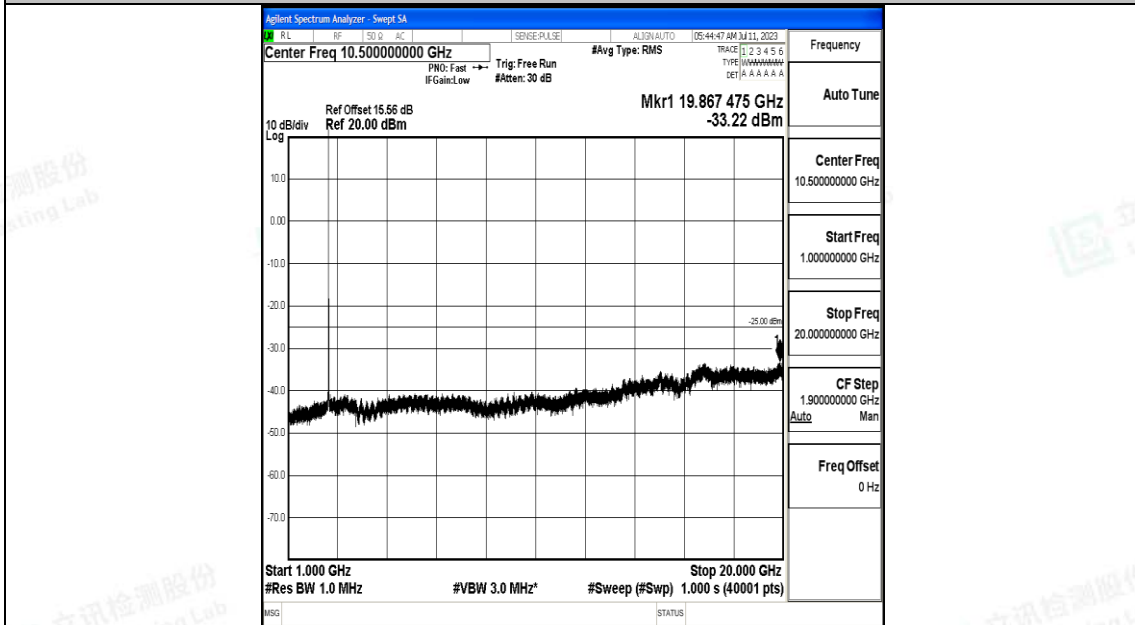

Band7_15MHz_QPSK_21375_1RB#0_30~1000_30~1000

Band7_15MHz_QPSK_21375_1RB#0_1000~20000_1000~20000