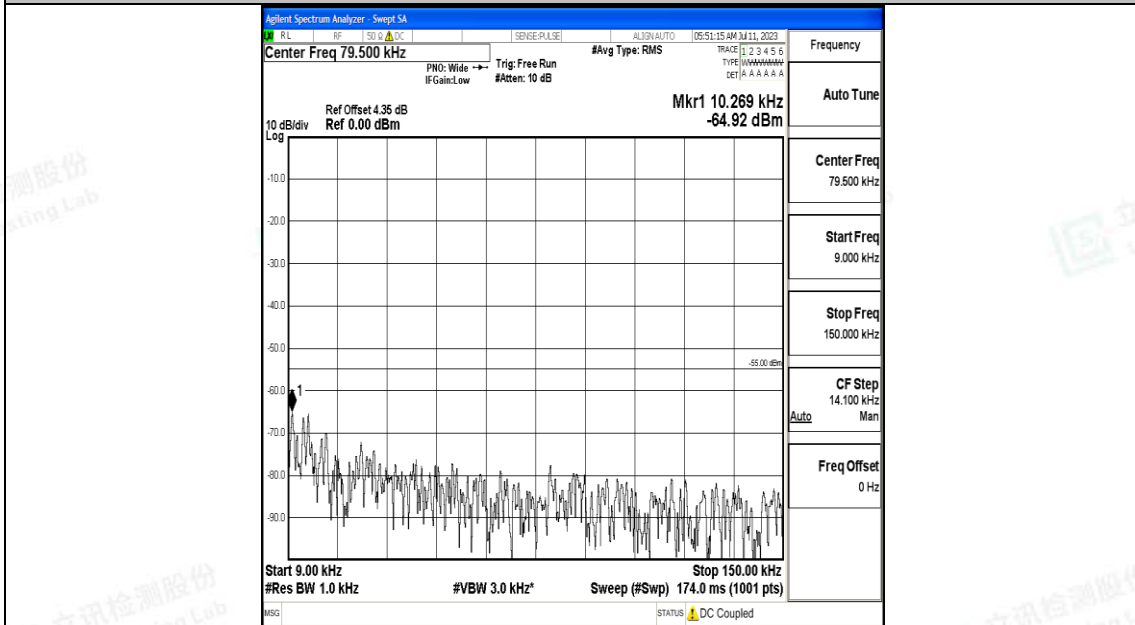

Band7_20MHz_QPSK_21350_1RB#0_30~1000_30~1000

Band7_20MHz_QPSK_21350_1RB#0_1000~20000_1000~20000

Band7_20MHz_QPSK_21350_1RB#0_20000~27000_20000~27000

Band7_20MHz_16QAM_21350_1RB#0_0.009~0.15_0.009~0.15

Band7_20MHz_16QAM_21350_1RB#0_0.15~30_0.15~30