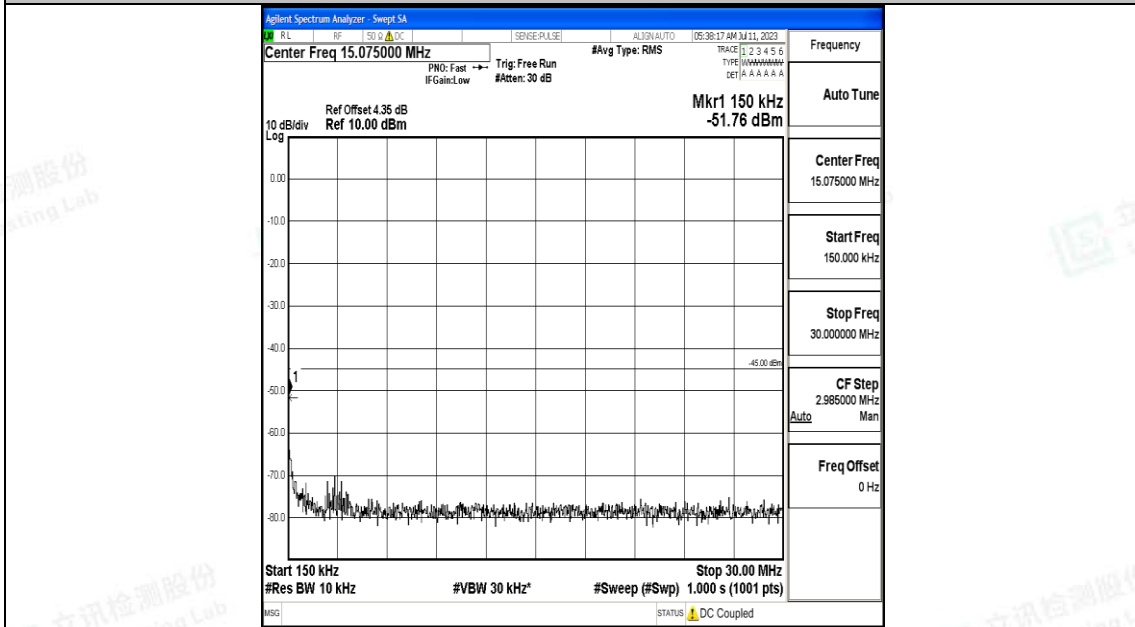

Band7_10MHz_16QAM_21100_1RB#0_30~1000_30~1000

Band7_10MHz_16QAM_21100_1RB#0_1000~20000_1000~20000

Band7_10MHz_16QAM_21100_1RB#0_20000~27000_20000~27000

Band7_10MHz_QPSK_21400_1RB#0_0.009~0.15_0.009~0.15

Band7_10MHz_QPSK_21400_1RB#0_0.15~30_0.15~30