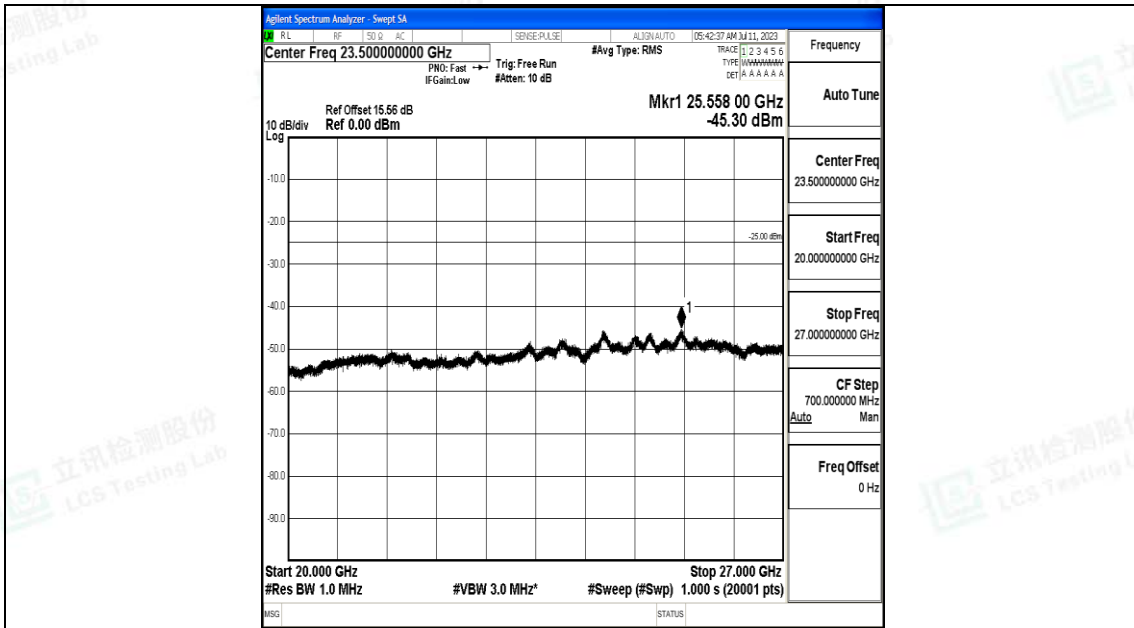

Band7_15MHz_QPSK_20825_1RB#0_1000~20000_1000~20000

Band7_15MHz_QPSK_20825_1RB#0_20000~27000_20000~27000