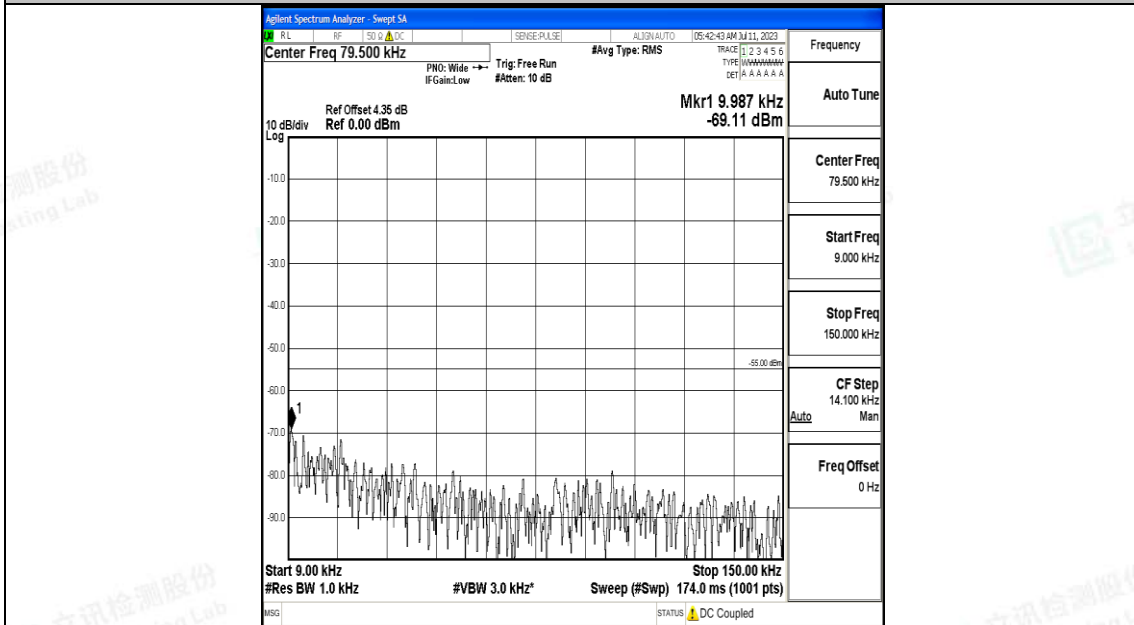

Band7_15MHz_QPSK_20825_1RB#0_30~1000_30~1000

Band7_15MHz_QPSK_20825_1RB#0_1000~20000_1000~20000

Band7_15MHz_QPSK_20825_1RB#0_20000~27000_20000~27000

Band7_15MHz_16QAM_20825_1RB#0_0.009~0.15_0.009~0.15

Band7_15MHz_16QAM_20825_1RB#0_0.15~30_0.15~30