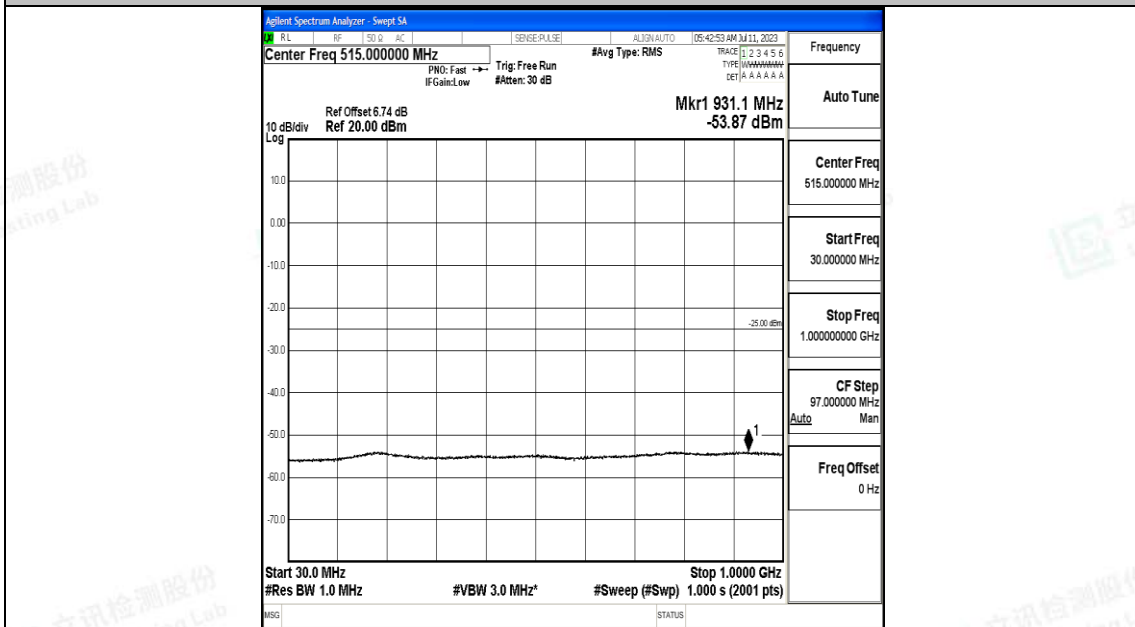

Band7_15MHz_QPSK_20825_1RB#0_30~1000_30~1000

Band7_15MHz_QPSK_20825_1RB#0_1000~20000_1000~20000

Band7_15MHz_QPSK_20825_1RB#0_20000~27000_20000~27000

Band7_15MHz_16QAM_20825_1RB#0_0.009~0.15_0.009~0.15

Band7_15MHz_16QAM_20825_1RB#0_0.15~30_0.15~30