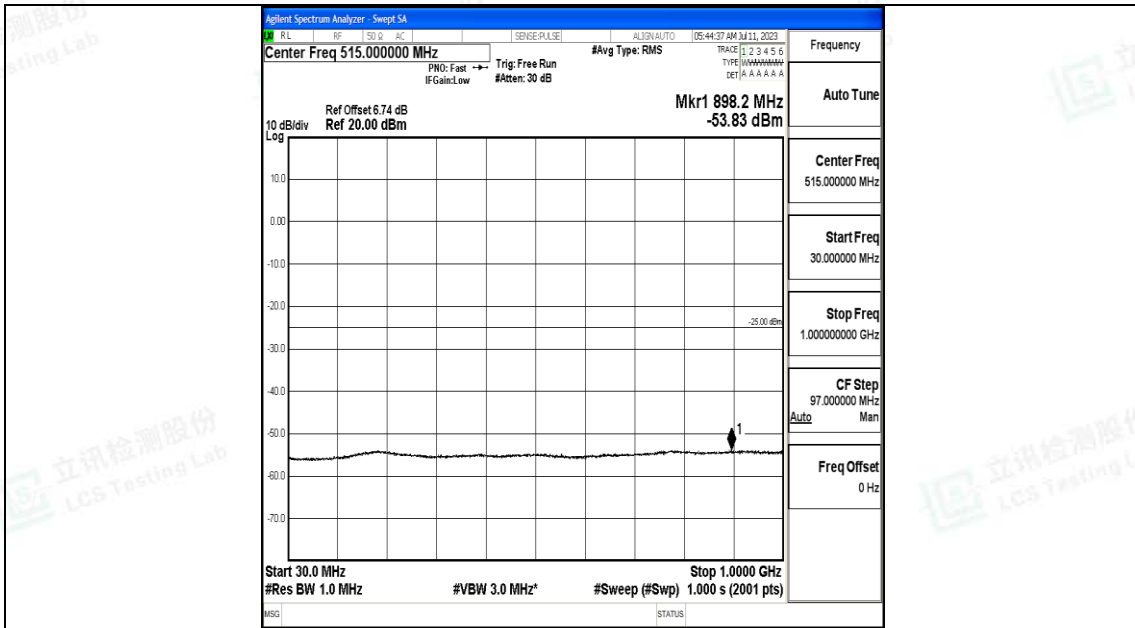

Band7_15MHz_16QAM_21100_1RB#0_30~1000_30~1000

Band7_15MHz_16QAM_21100_1RB#0_1000~20000_1000~20000

Band7_15MHz_16QAM_21100_1RB#0_20000~27000_20000~27000

Band7_15MHz_QPSK_21375_1RB#0_0.009~0.15_0.009~0.15

Band7_15MHz_QPSK_21375_1RB#0_0.15~30_0.15~30