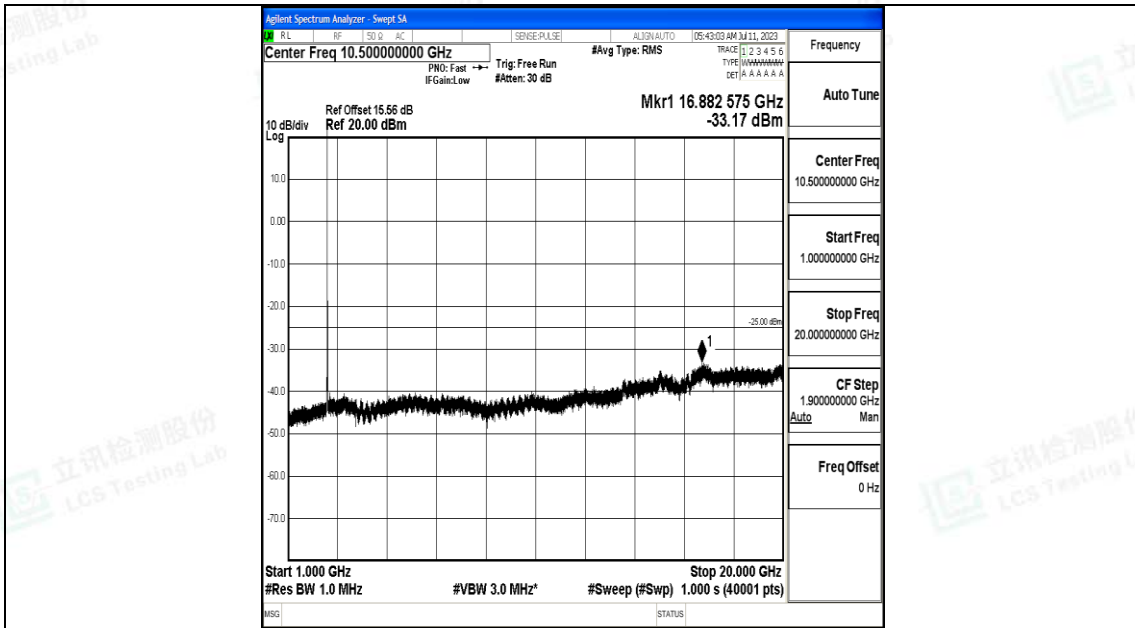

Band7_15MHz_16QAM_20825_1RB#0_30~1000_30~1000

Band7_15MHz_16QAM_20825_1RB#0_1000~20000_1000~20000