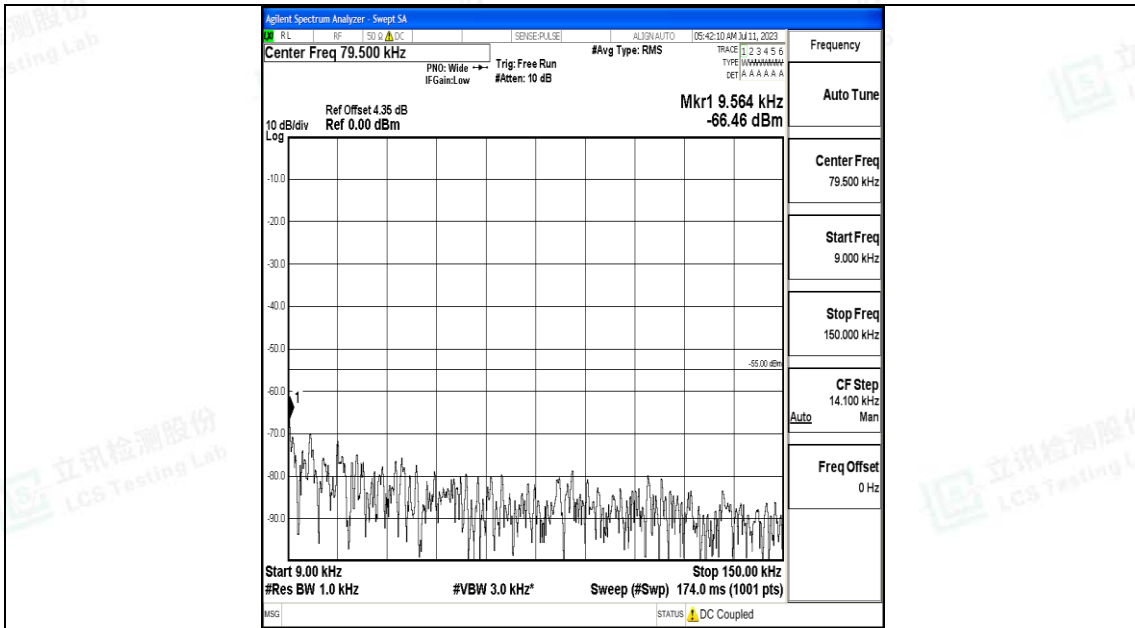

Band7_10MHz_16QAM_21400_1RB#0_30~1000_30~1000

Band7_10MHz_16QAM_21400_1RB#0_1000~20000_1000~20000

Band7_10MHz_16QAM_21400_1RB#0_20000~27000_20000~27000

Band7_15MHz_QPSK_20825_1RB#0_0.009~0.15_0.009~0.15

Band7_15MHz_QPSK_20825_1RB#0_0.15~30_0.15~30