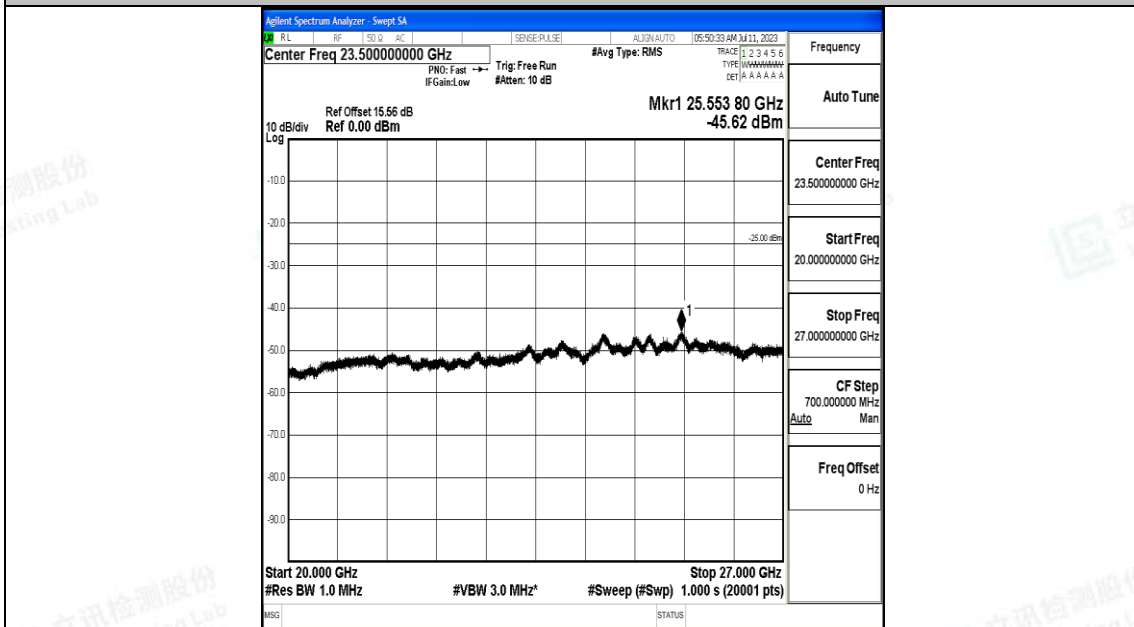

Band7_20MHz_16QAM_21100_1RB#0_1000~20000_1000~20000

Band7_20MHz_16QAM_21100_1RB#0_20000~27000_20000~27000