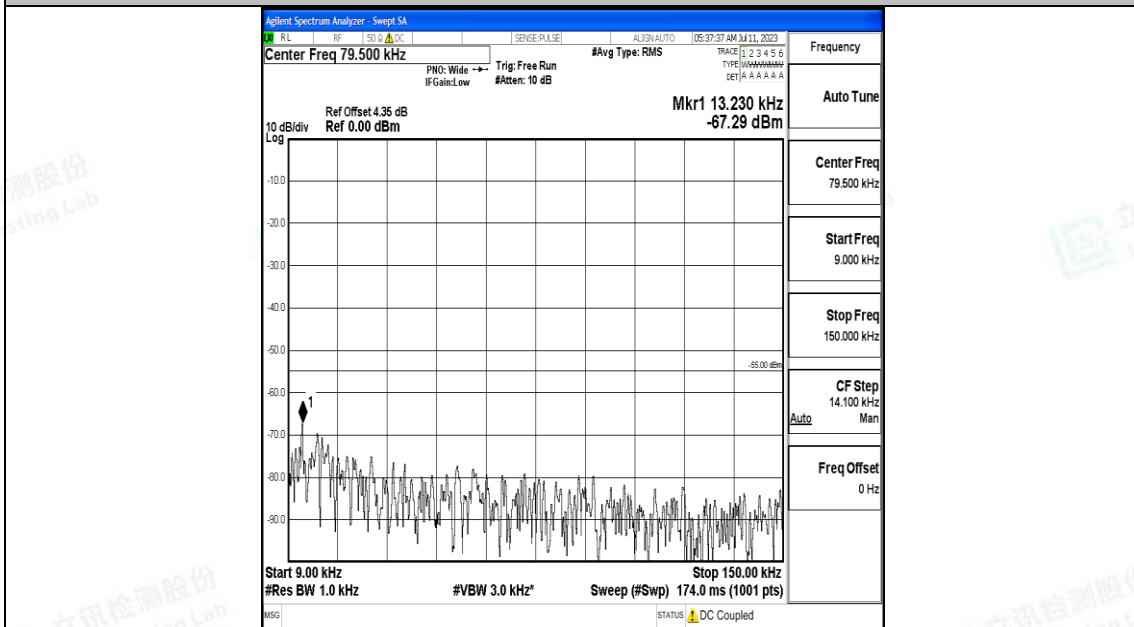

Band7_10MHz_QPSK_21100_1RB#0_30~1000_30~1000

Band7_10MHz_QPSK_21100_1RB#0_1000~20000_1000~20000

Band7_10MHz_QPSK_21100_1RB#0_20000~27000_20000~27000

Band7_10MHz_16QAM_21100_1RB#0_0.009~0.15_0.009~0.15

Band7_10MHz_16QAM_21100_1RB#0_0.15~30_0.15~30