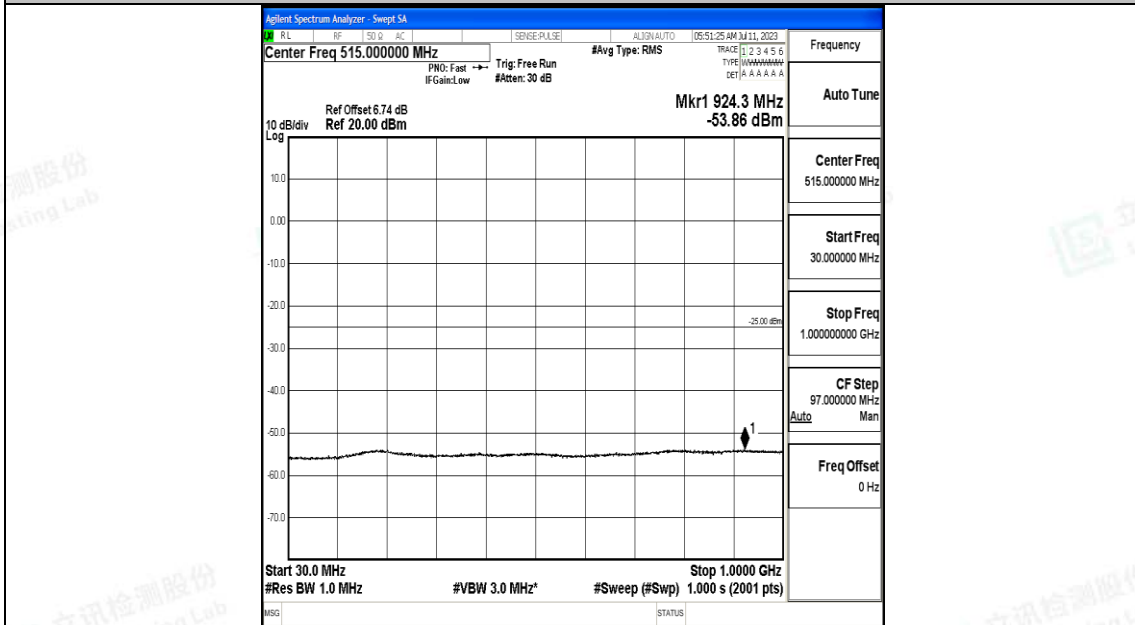

Band7_20MHz_QPSK_21350_1RB#0_30~1000_30~1000

Band7_20MHz_QPSK_21350_1RB#0_1000~20000_1000~20000

Band7_20MHz_QPSK_21350_1RB#0_20000~27000_20000~27000

Band7_20MHz_16QAM_21350_1RB#0_0.009~0.15_0.009~0.15

Band7_20MHz_16QAM_21350_1RB#0_0.15~30_0.15~30