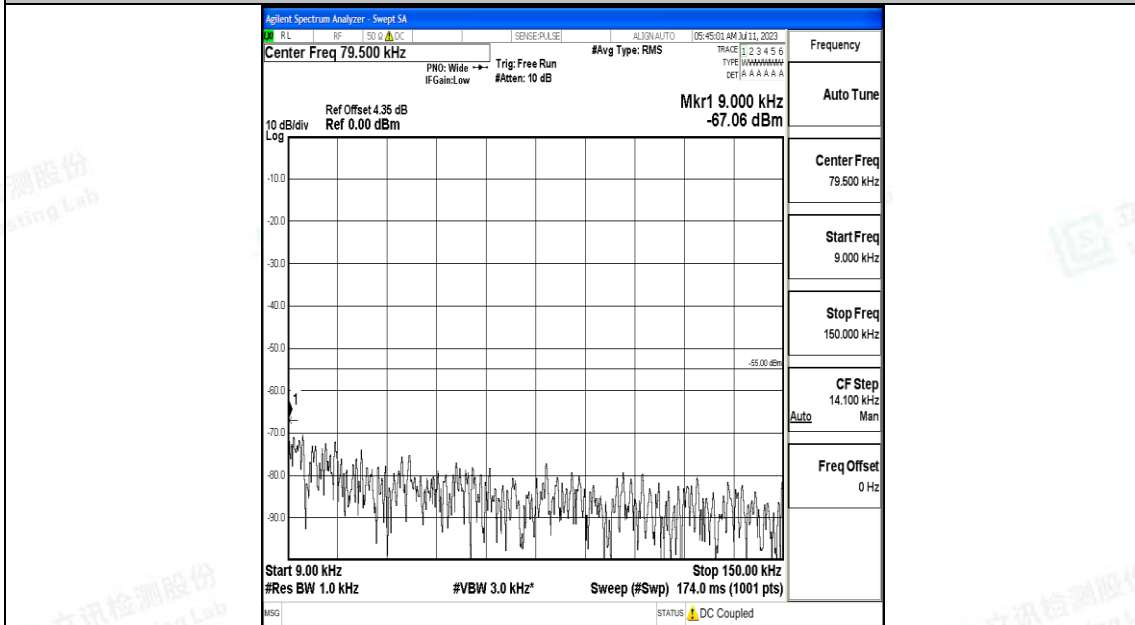

Band7_15MHz_QPSK_21375_1RB#0_30~1000_30~1000

Band7_15MHz_QPSK_21375_1RB#0_1000~20000_1000~20000

Band7_15MHz_QPSK_21375_1RB#0_20000~27000_20000~27000

Band7_15MHz_16QAM_21375_1RB#0_0.009~0.15_0.009~0.15

Band7_15MHz_16QAM_21375_1RB#0_0.15~30_0.15~30