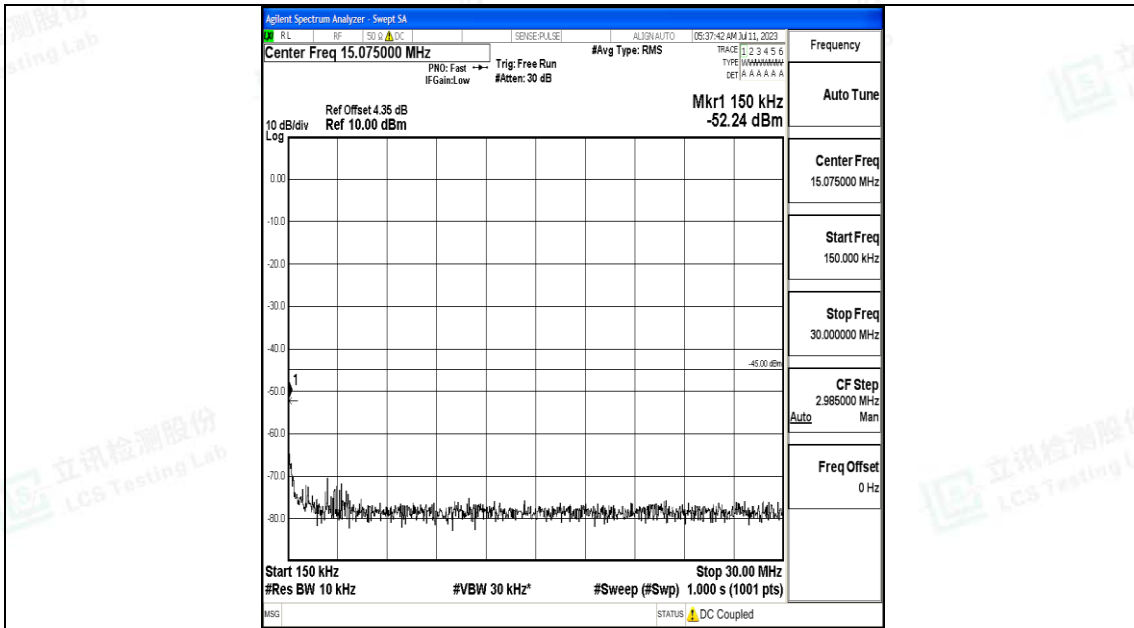

Band7_10MHz_QPSK_21100_1RB#0_30~1000_30~1000

Band7_10MHz_QPSK_21100_1RB#0_1000~20000_1000~20000

Band7_10MHz_QPSK_21100_1RB#0_20000~27000_20000~27000

Band7_10MHz_16QAM_21100_1RB#0_0.009~0.15_0.009~0.15

Band7_10MHz_16QAM_21100_1RB#0_0.15~30_0.15~30