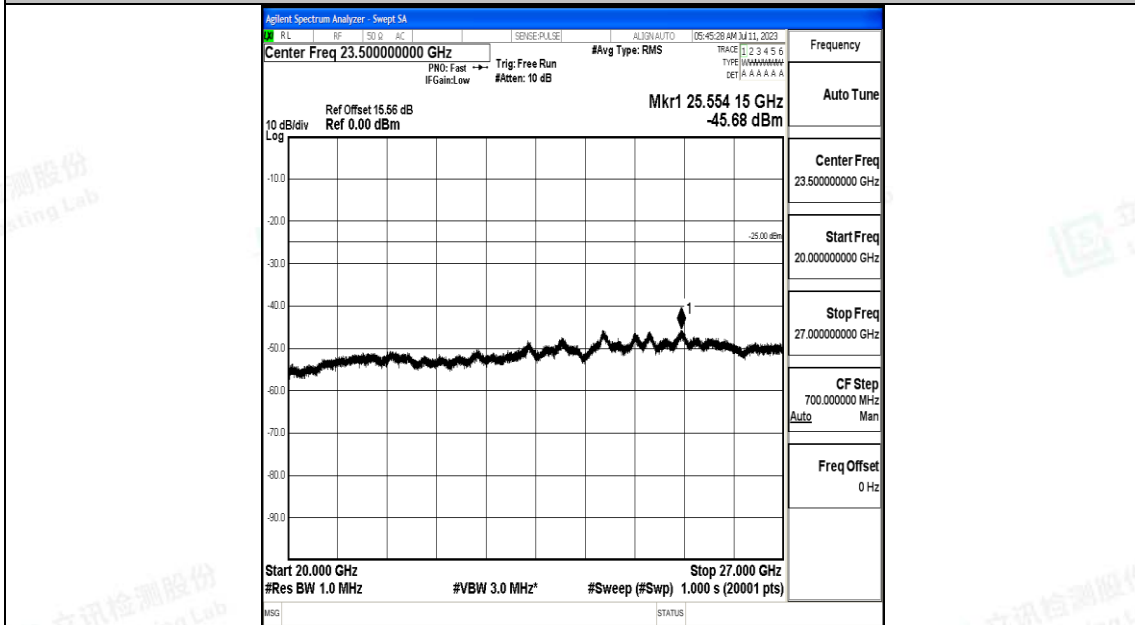

Band7_15MHz_16QAM_21375_1RB#0_1000~20000_1000~20000

Band7_15MHz_16QAM_21375_1RB#0_20000~27000_20000~27000