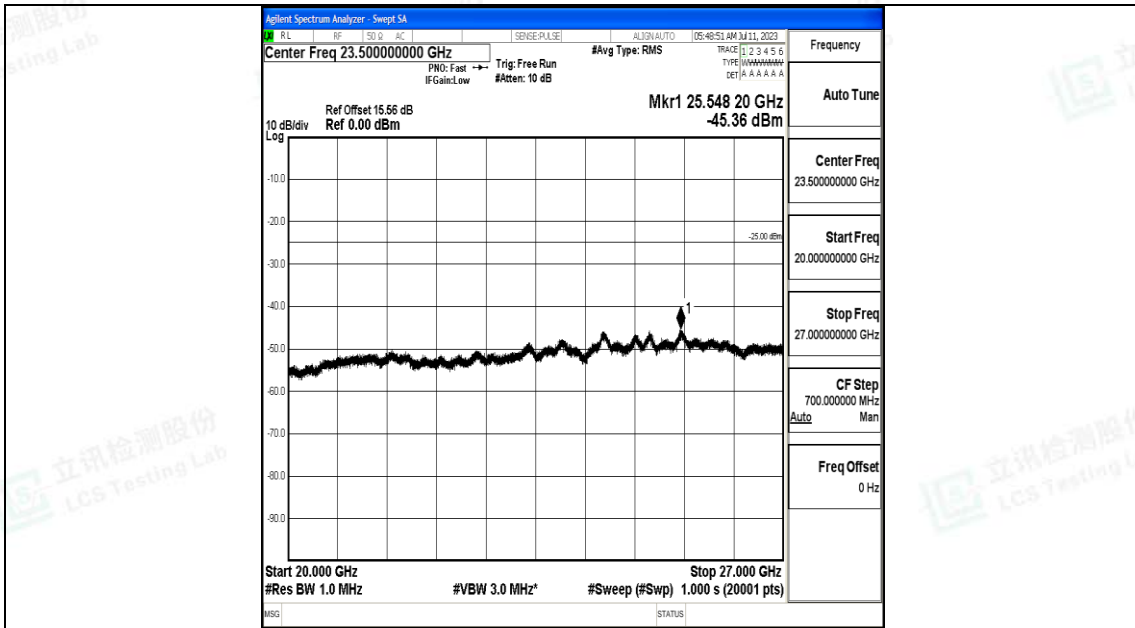

Band7_20MHz_QPSK_20850_1RB#0_1000~20000_1000~20000

Band7_20MHz_QPSK_20850_1RB#0_20000~27000_20000~27000