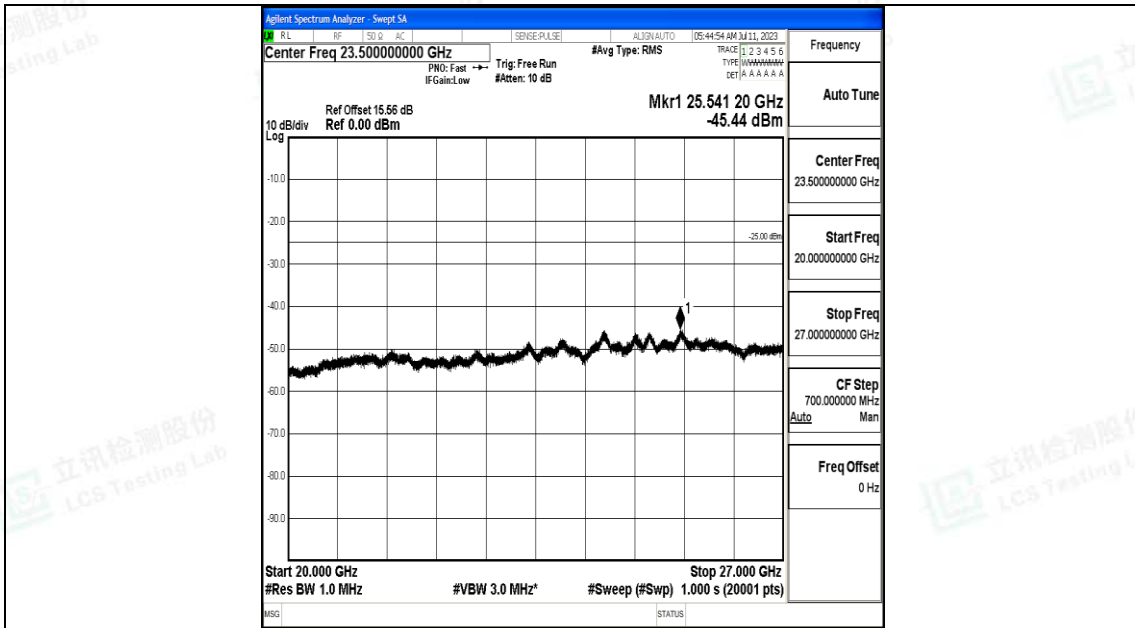

Band7_15MHz_QPSK_21375_1RB#0_1000~20000_1000~20000

Band7_15MHz_QPSK_21375_1RB#0_20000~27000_20000~27000