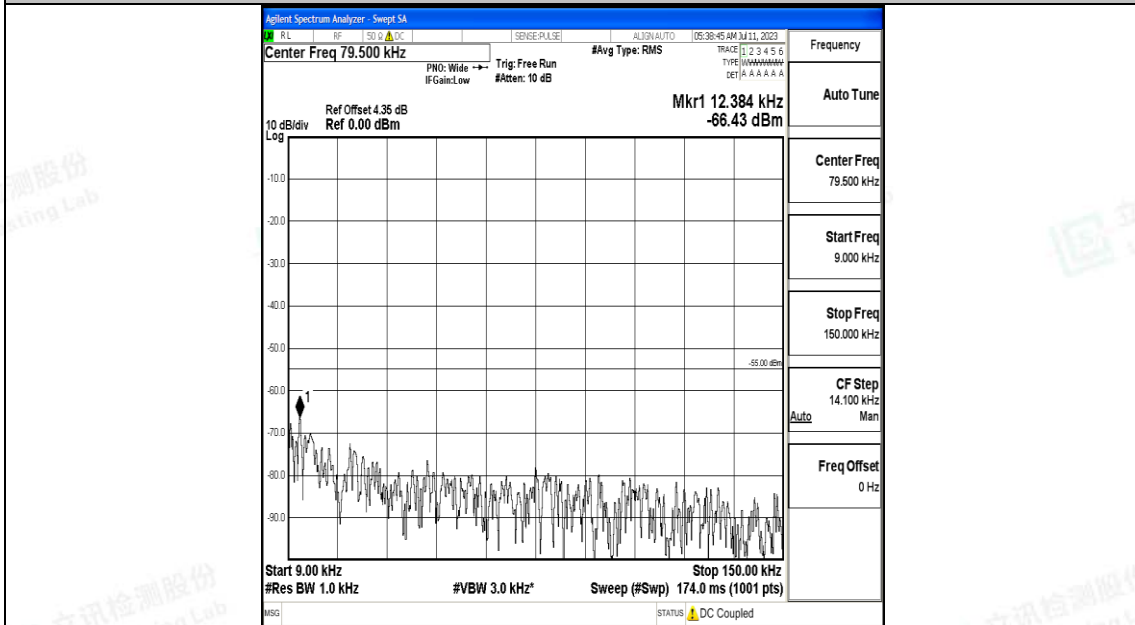

Band7_10MHz_QPSK_21400_1RB#0_30~1000_30~1000

Band7_10MHz_QPSK_21400_1RB#0_1000~20000_1000~20000

Band7_10MHz_QPSK_21400_1RB#0_20000~27000_20000~27000

Band7_10MHz_16QAM_21400_1RB#0_0.009~0.15_0.009~0.15

Band7_10MHz_16QAM_21400_1RB#0_0.15~30_0.15~30