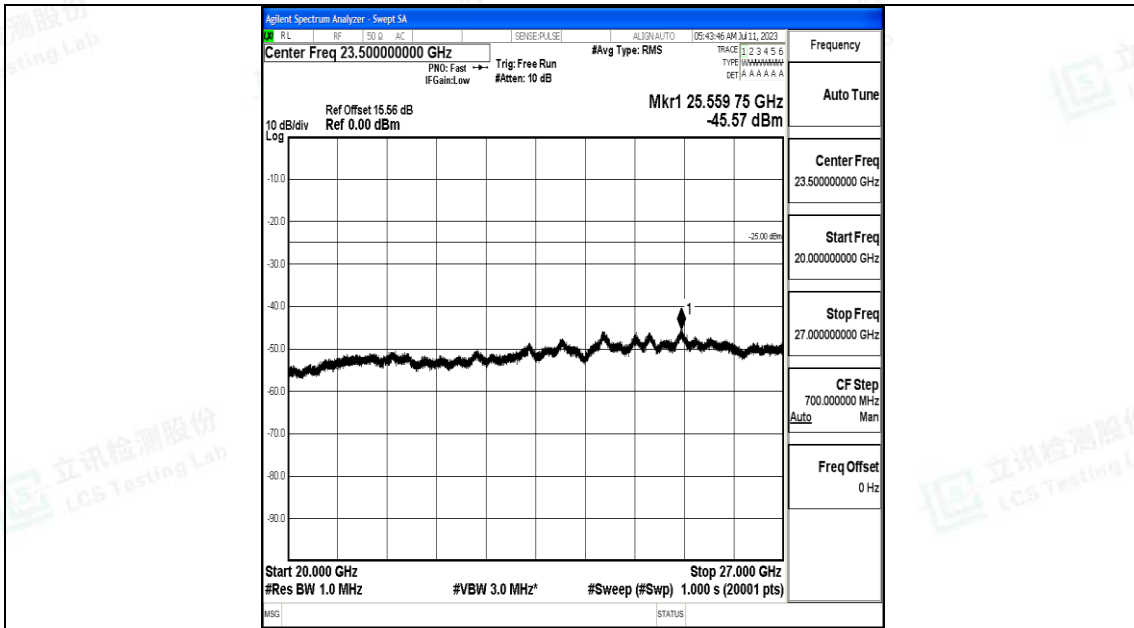

Band7_15MHz_QPSK_21100_1RB#0_1000~20000_1000~20000

Band7_15MHz_QPSK_21100_1RB#0_20000~27000_20000~27000