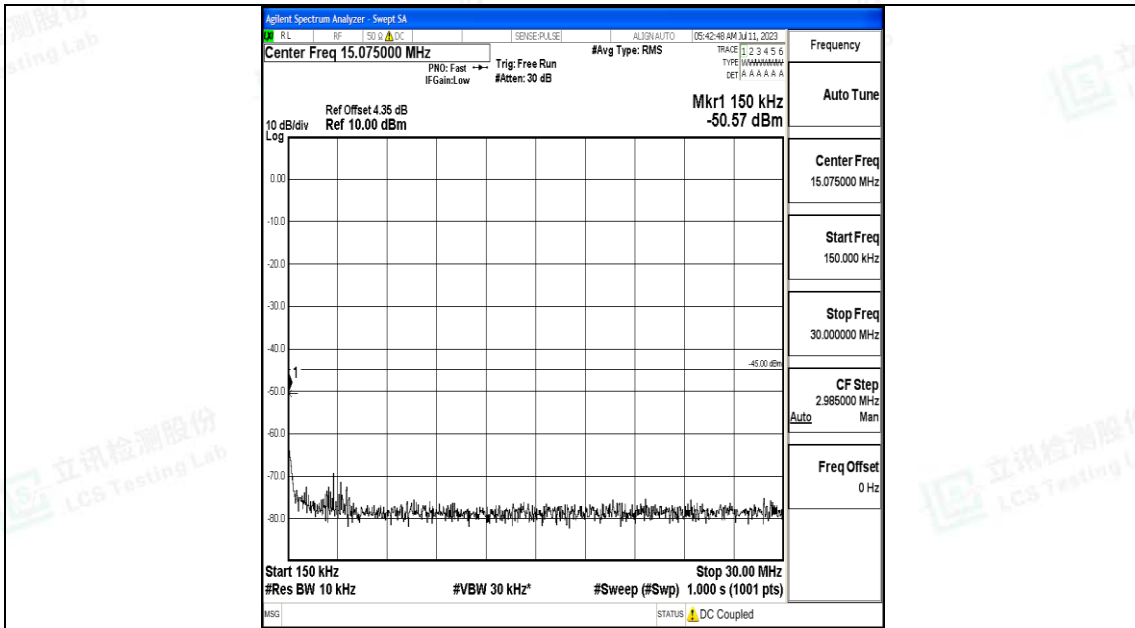

Band7_15MHz_QPSK_20825_1RB#0_30~1000_30~1000

Band7_15MHz_QPSK_20825_1RB#0_1000~20000_1000~20000

Band7_15MHz_QPSK_20825_1RB#0_20000~27000_20000~27000

Band7_15MHz_16QAM_20825_1RB#0_0.009~0.15_0.009~0.15

Band7_15MHz_16QAM_20825_1RB#0_0.15~30_0.15~30