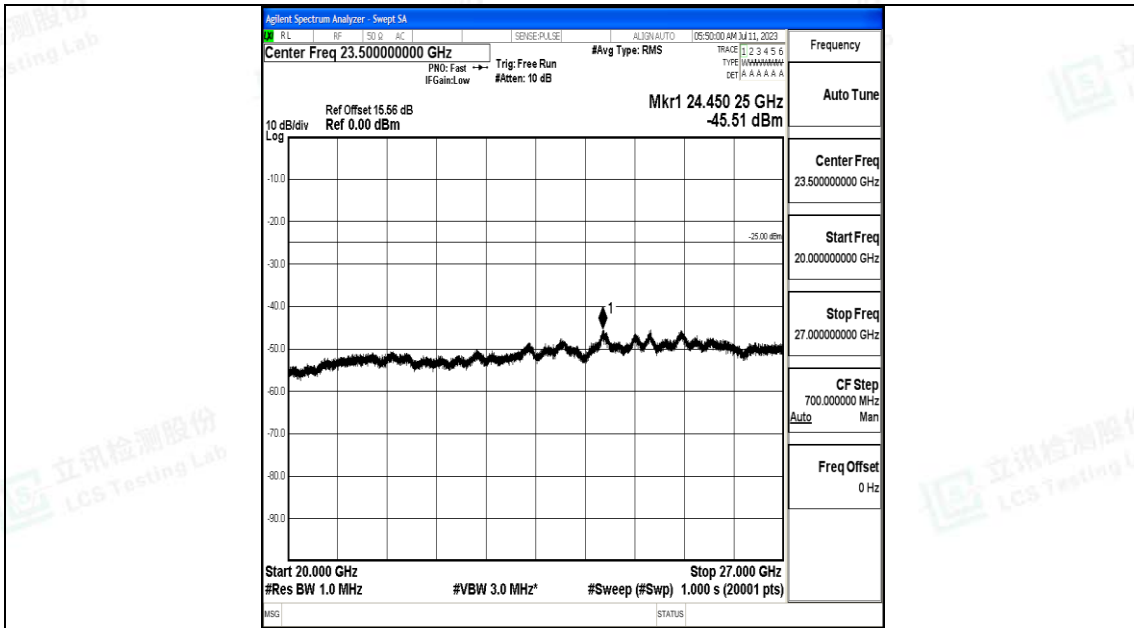

Band7_20MHz_QPSK_21100_1RB#0_1000~20000_1000~20000

Band7_20MHz_QPSK_21100_1RB#0_20000~27000_20000~27000