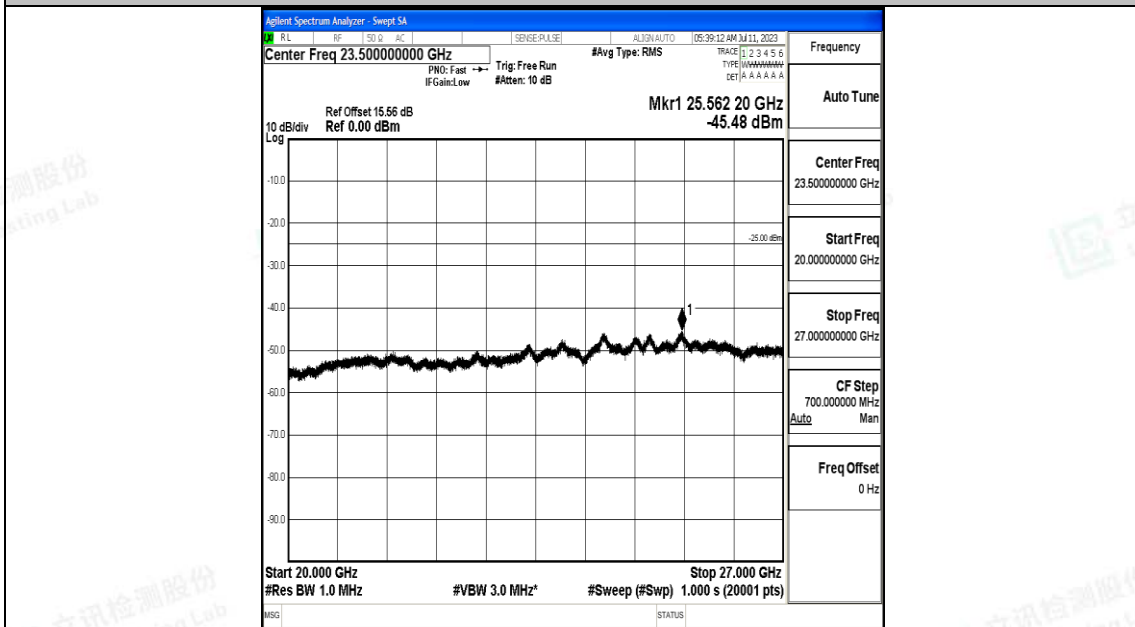

Band7_10MHz_16QAM_21400_1RB#0_1000~20000_1000~20000

Band7_10MHz_16QAM_21400_1RB#0_20000~27000_20000~27000