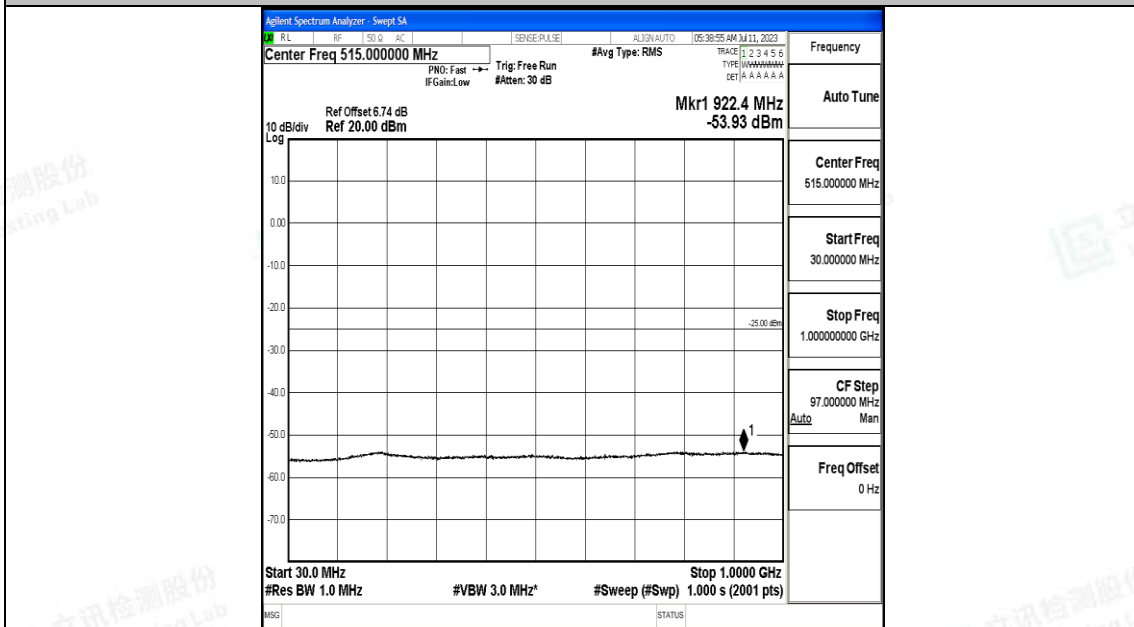

Band7_10MHz_QPSK_21400_1RB#0_30~1000_30~1000

Band7_10MHz_QPSK_21400_1RB#0_1000~20000_1000~20000

Band7_10MHz_QPSK_21400_1RB#0_20000~27000_20000~27000

Band7_10MHz_16QAM_21400_1RB#0_0.009~0.15_0.009~0.15

Band7_10MHz_16QAM_21400_1RB#0_0.15~30_0.15~30