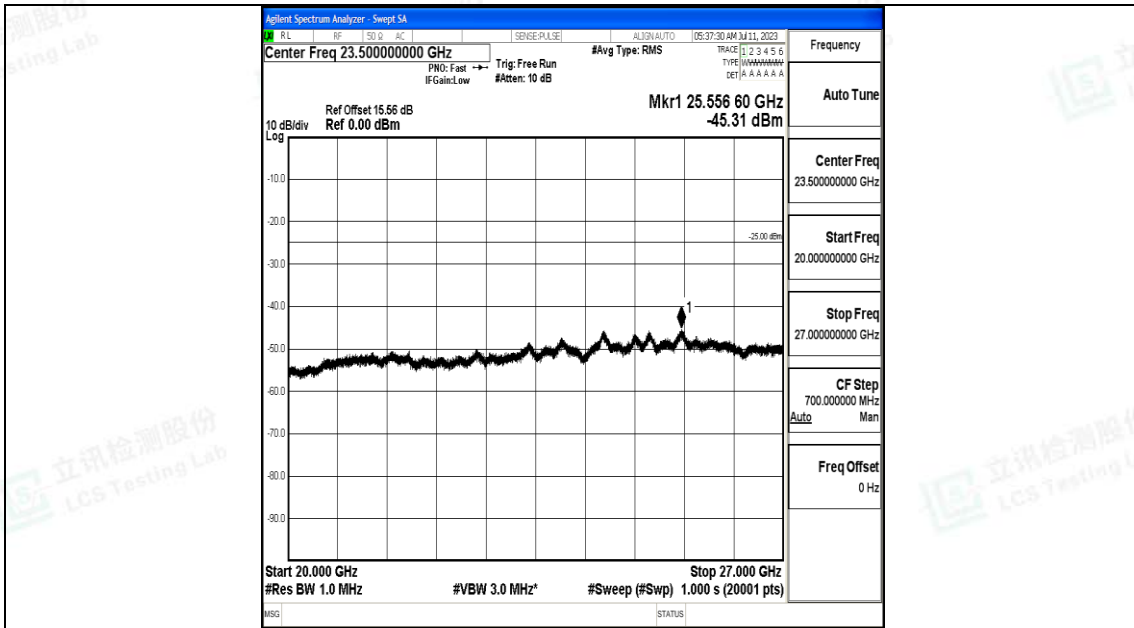

Band7_10MHz_QPSK_21100_1RB#0_30~1000_30~1000

Band7_10MHz_QPSK_21100_1RB#0_1000~20000_1000~20000

Band7_10MHz_QPSK_21100_1RB#0_20000~27000_20000~27000

Band7_10MHz_16QAM_21100_1RB#0_0.009~0.15_0.009~0.15

Band7_10MHz_16QAM_21100_1RB#0_0.15~30_0.15~30