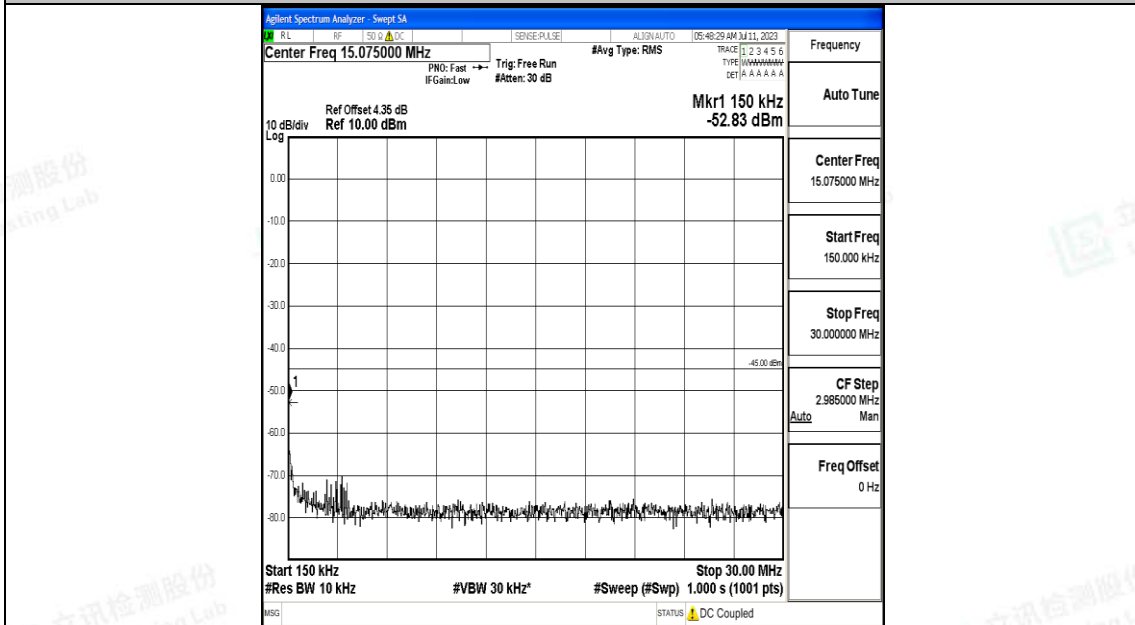

Band7_15MHz_16QAM_21375_1RB#0_30~1000_30~1000

Band7_15MHz_16QAM_21375_1RB#0_1000~20000_1000~20000

Band7_15MHz_16QAM_21375_1RB#0_20000~27000_20000~27000

Band7_20MHz_QPSK_20850_1RB#0_0.009~0.15_0.009~0.15

Band7_20MHz_QPSK_20850_1RB#0_0.15~30_0.15~30