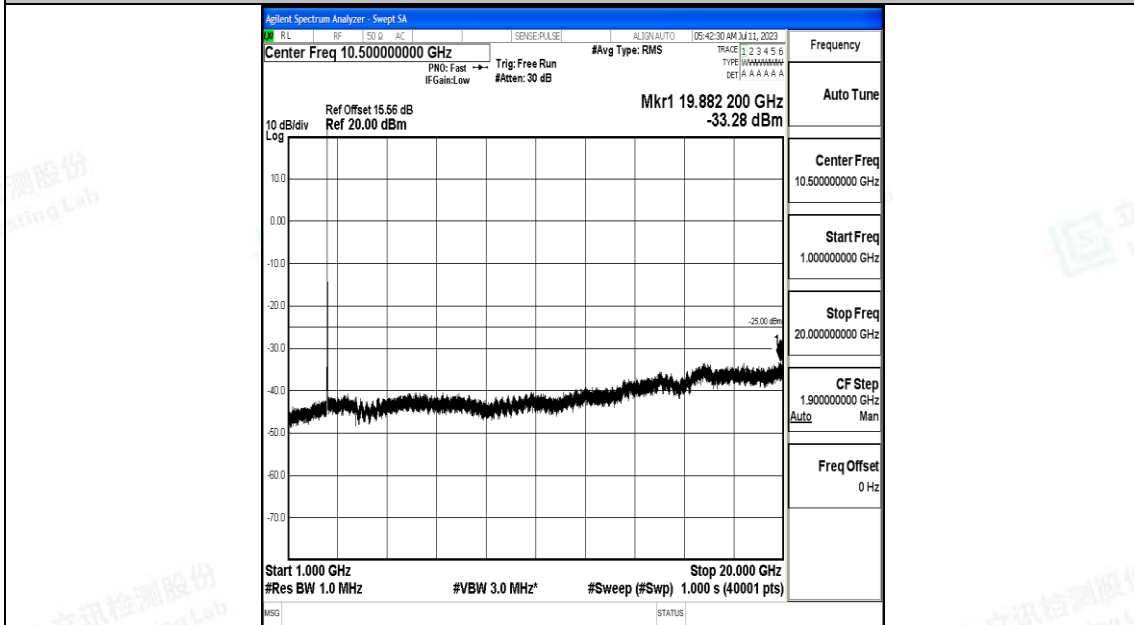

Band7_15MHz_QPSK_20825_1RB#0_30~1000_30~1000

Band7_15MHz_QPSK_20825_1RB#0_1000~20000_1000~20000