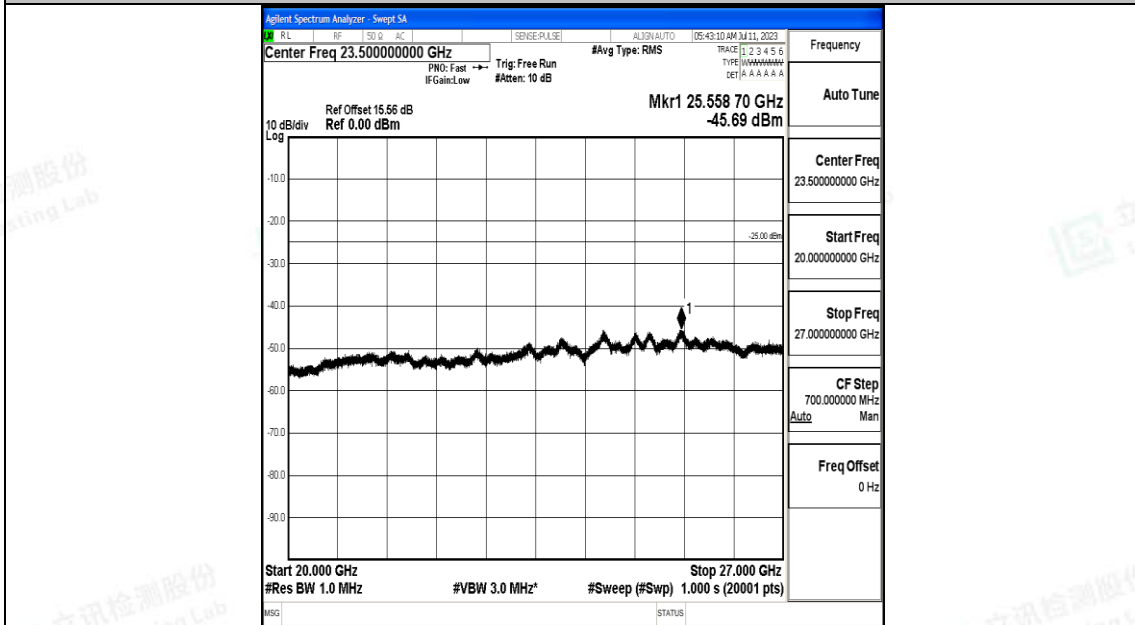

Band7_15MHz_16QAM_20825_1RB#0_1000~20000_1000~20000

Band7_15MHz_16QAM_20825_1RB#0_20000~27000_20000~27000