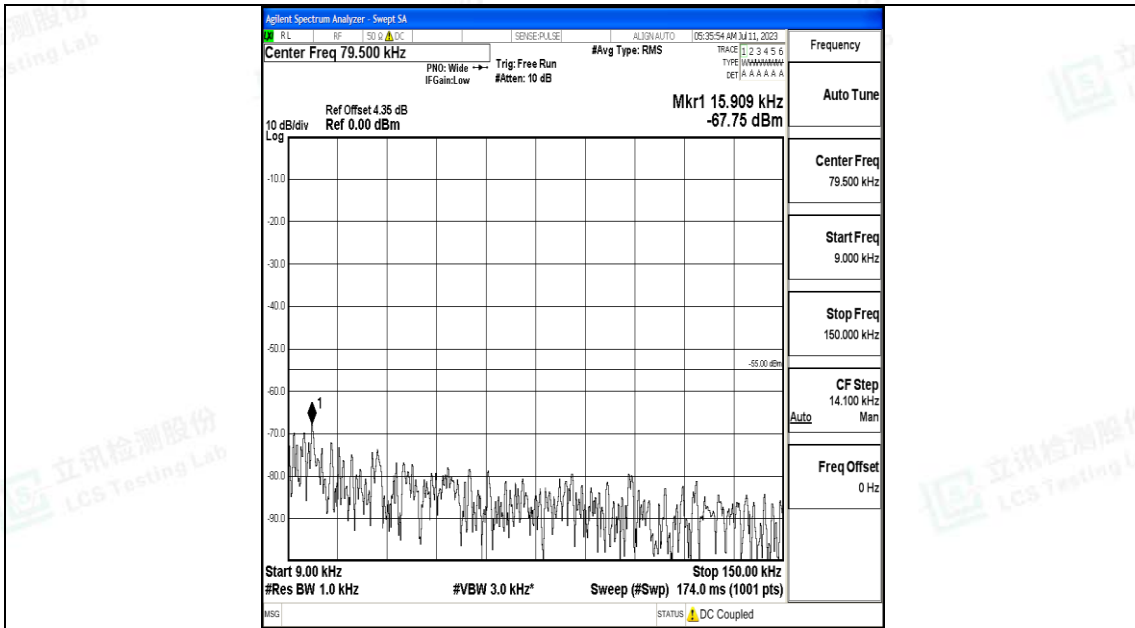

Band7_5MHz_16QAM_21425_1RB#0_0.009~0.15_0.009~0.15

Band7_5MHz_16QAM_21425_1RB#0_0.15~30_0.15~30

Band7_5MHz_16QAM_21425_1RB#0_30~1000_30~1000

Band7_5MHz_16QAM_21425_1RB#0_1000~20000_1000~20000

Band7_5MHz_16QAM_21425_1RB#0_20000~27000_20000~27000