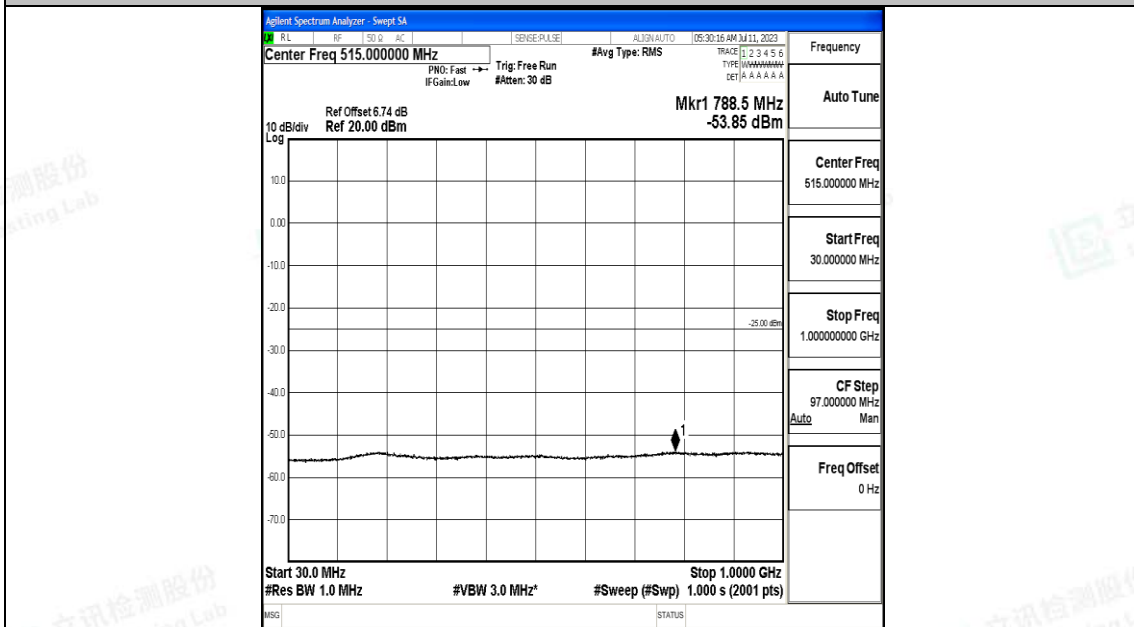

Band7_5MHz_16QAM_20775_1RB#0_30~1000_30~1000