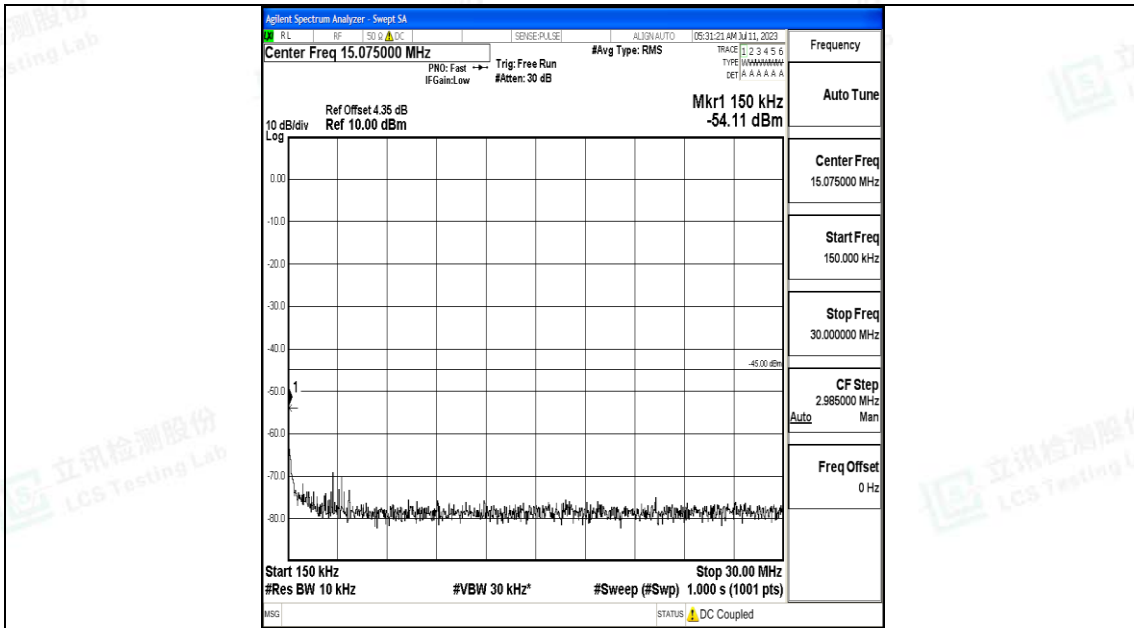

Band7_5MHz_16QAM_21100_1RB#0_0.15~30_0.15~30