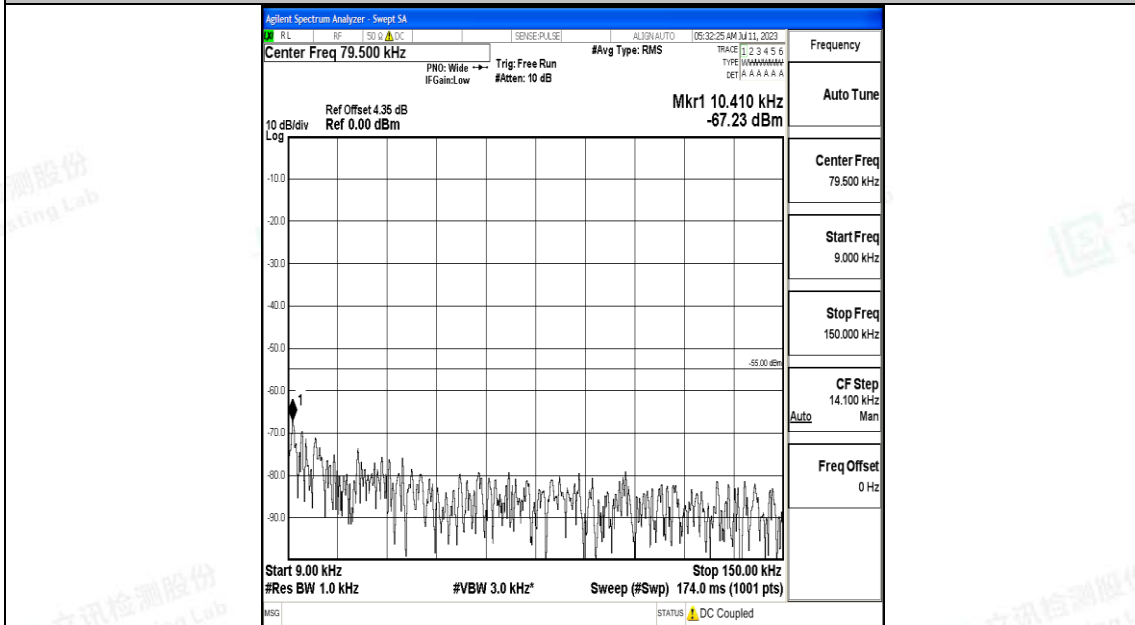

Band7_5MHz_QPSK_21425_1RB#0_0.009~0.15_0.009~0.15

Band7_5MHz_QPSK_21425_1RB#0_0.15~30_0.15~30

Band7_5MHz_QPSK_21425_1RB#0_30~1000_30~1000

Band7_5MHz_QPSK_21425_1RB#0_1000~20000_1000~20000

Band7_5MHz_QPSK_21425_1RB#0_20000~27000_20000~27000