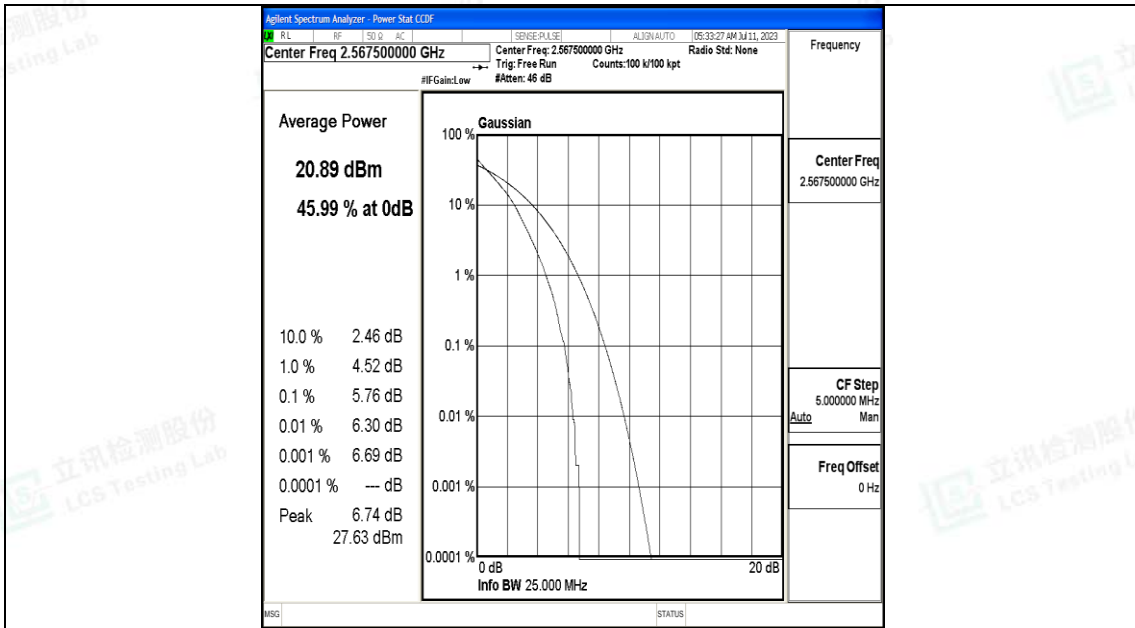

5MHz-21425

5MHz-21425