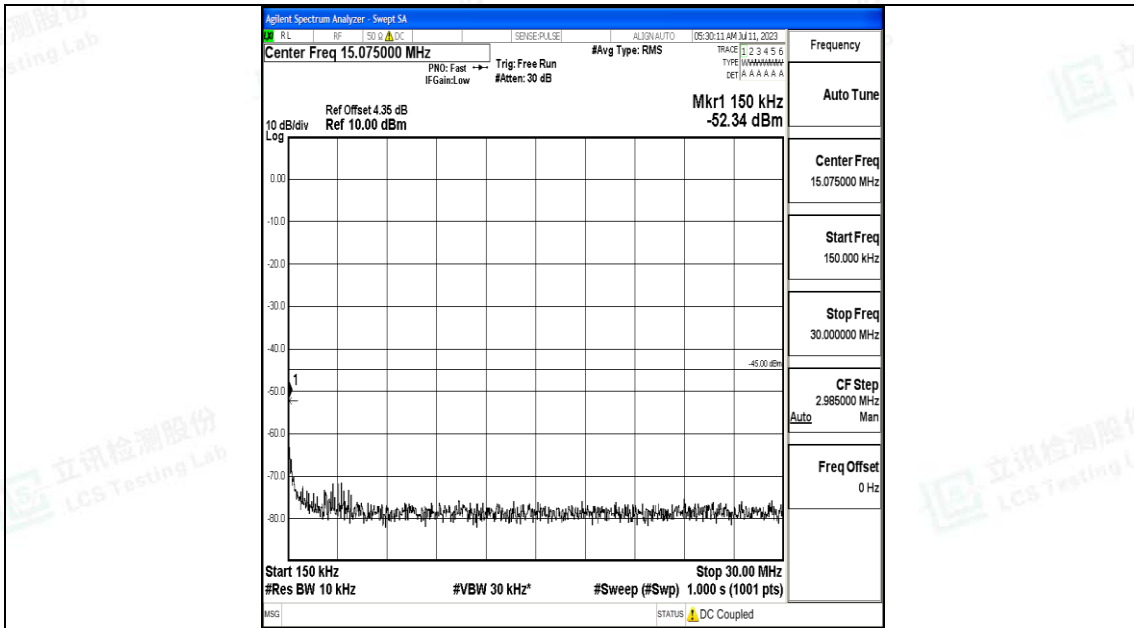

Band7_5MHz_16QAM_20775_1RB#0_0.15~30_0.15~30