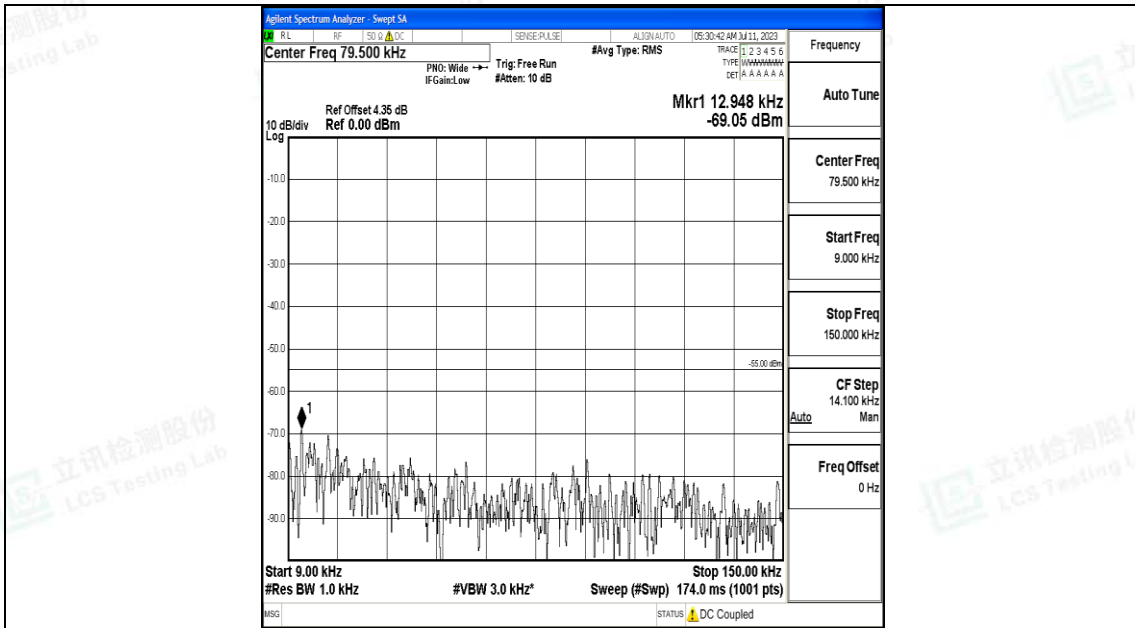

Band7_5MHz_QPSK_21100_1RB#0_0.009~0.15_0.009~0.15