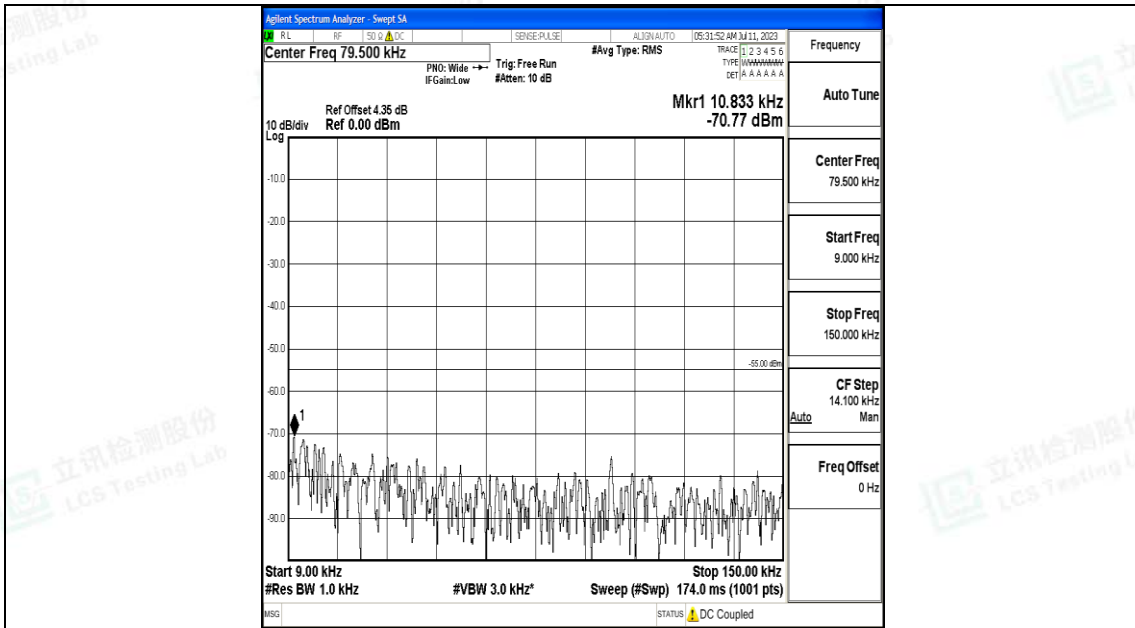

Band7_5MHz_16QAM_21100_1RB#0_0.009~0.15_0.009~0.15

Band7_5MHz_16QAM_21100_1RB#0_0.15~30_0.15~30

Band7_5MHz_16QAM_21100_1RB#0_30~1000_30~1000

Band7_5MHz_16QAM_21100_1RB#0_1000~20000_1000~20000

Band7_5MHz_16QAM_21100_1RB#0_20000~27000_20000~27000