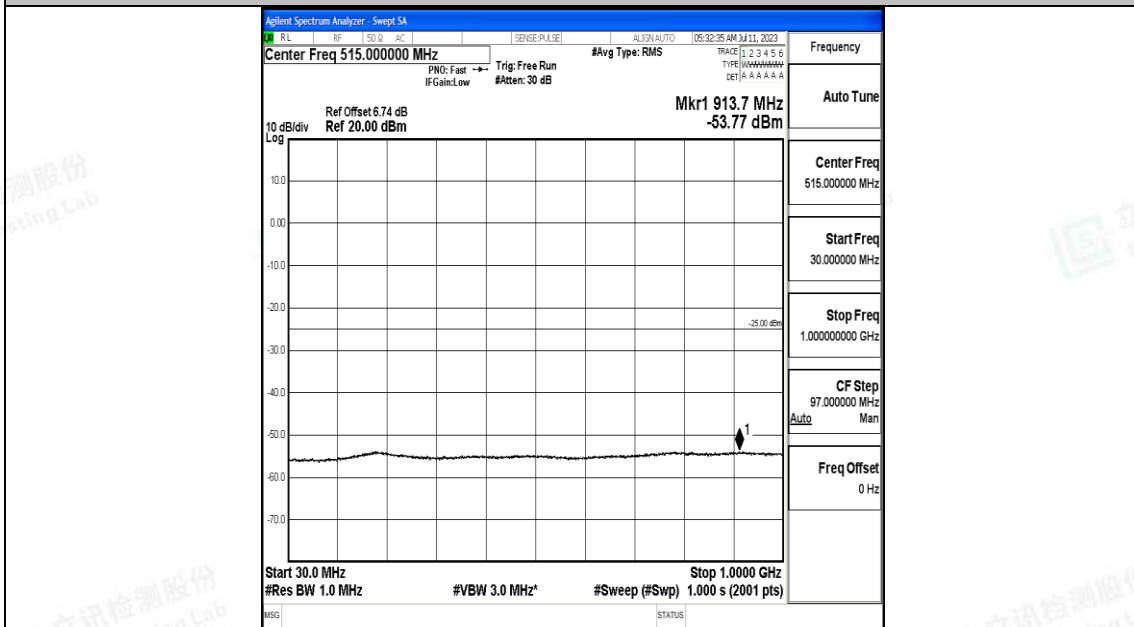

Band7_5MHz_16QAM_21425_1RB#0_30~1000_30~1000