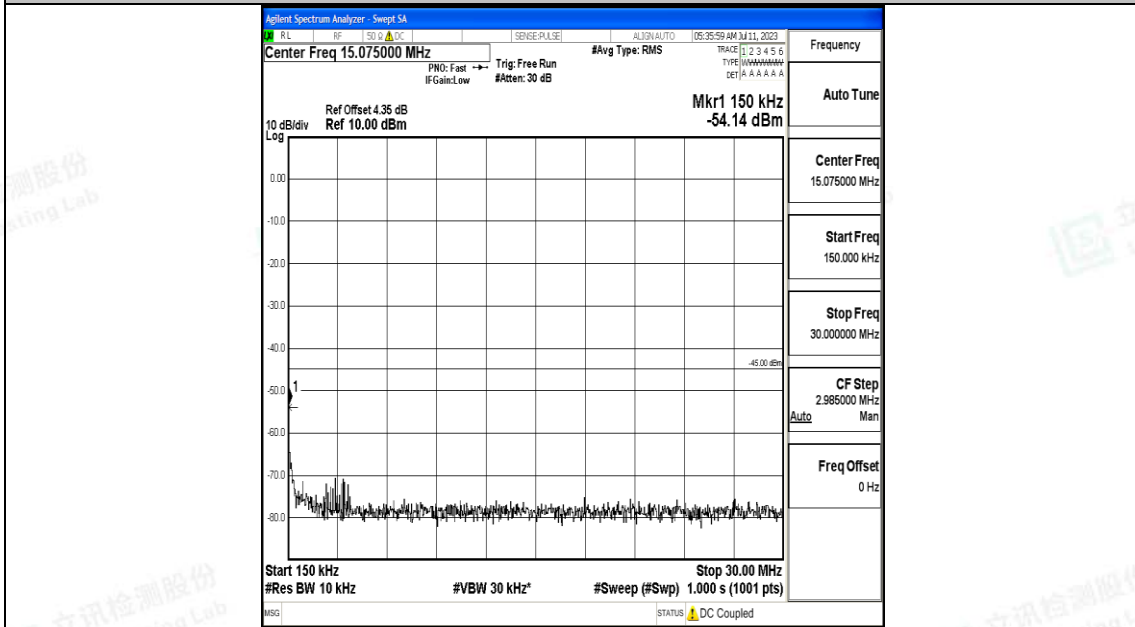

Band7_10MHz_QPSK_20800_1RB#0_0.15~30_0.15~30