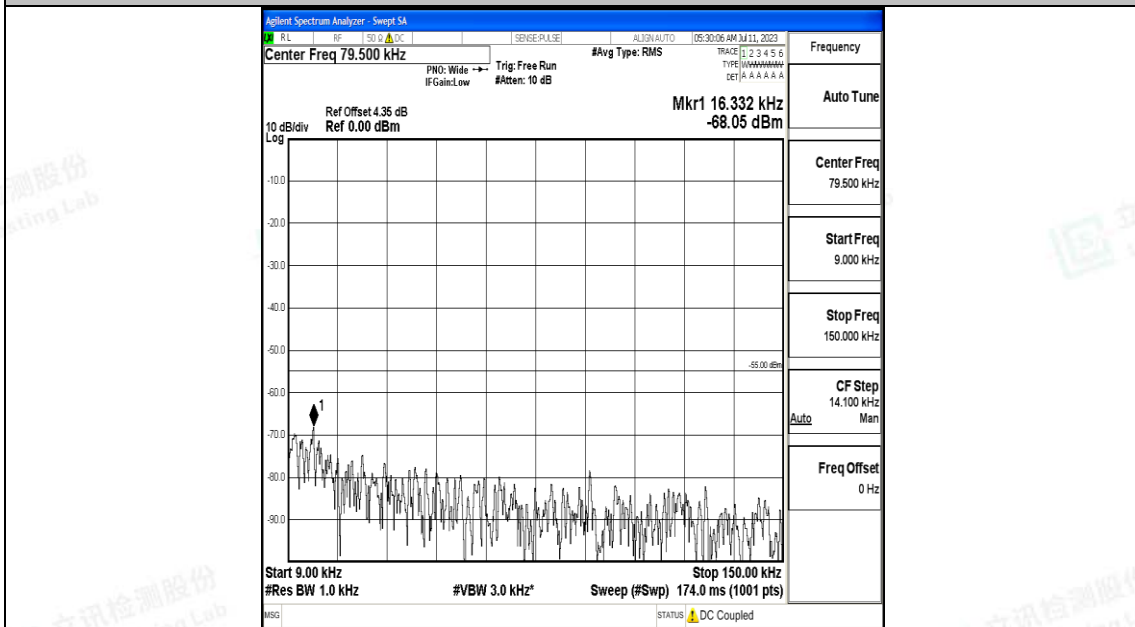

Test Graphs

Band7_5MHz_QPSK_20775_1RB#0_0.009~0.15_0.009~0.15

Band7_5MHz_QPSK_20775_1RB#0_0.15~30_0.15~30

Band7_5MHz_QPSK_20775_1RB#0_30~1000_30~1000

Band7_5MHz_QPSK_20775_1RB#0_1000~20000_1000~20000

Band7_5MHz_QPSK_20775_1RB#0_20000~27000_20000~27000