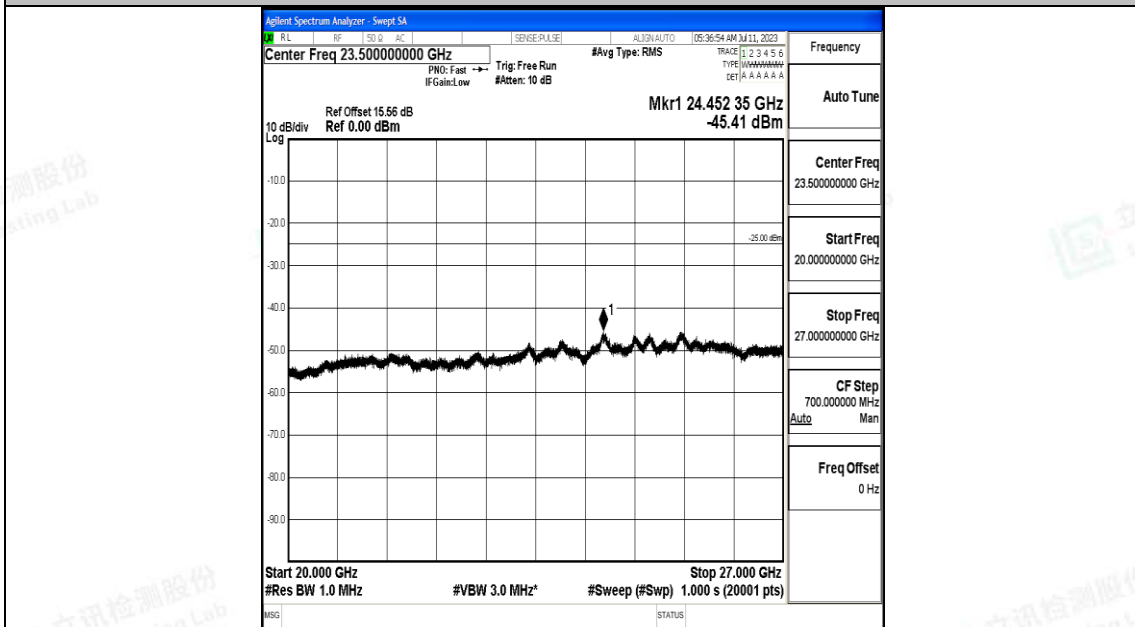

Band7_10MHz_16QAM_20800_1RB#0_0.009~0.15_0.009~0.15

Band7_10MHz_16QAM_20800_1RB#0_0.15~30_0.15~30

Band7_10MHz_16QAM_20800_1RB#0_30~1000_30~1000

Band7_10MHz_16QAM_20800_1RB#0_1000~20000_1000~20000

Band7_10MHz_16QAM_20800_1RB#0_20000~27000_20000~27000