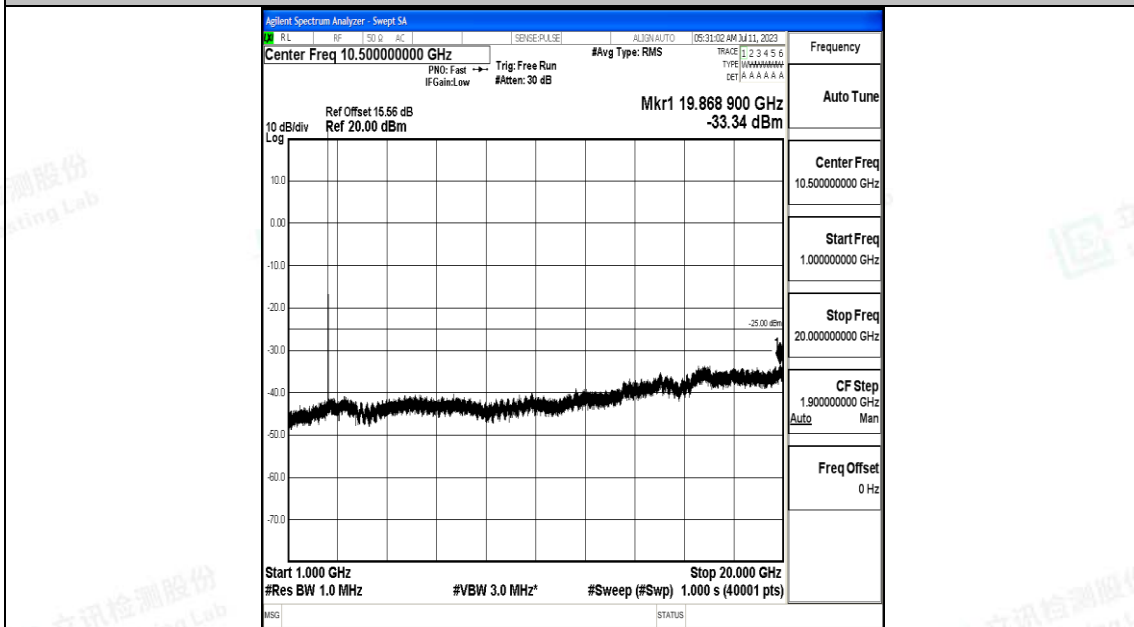

Band7_5MHz_QPSK_21100_1RB#0_0.009~0.15_0.009~0.15

Band7_5MHz_QPSK_21100_1RB#0_0.15~30_0.15~30

Band7_5MHz_QPSK_21100_1RB#0_30~1000_30~1000

Band7_5MHz_QPSK_21100_1RB#0_1000~20000_1000~20000

Band7_5MHz_QPSK_21100_1RB#0_20000~27000_20000~27000