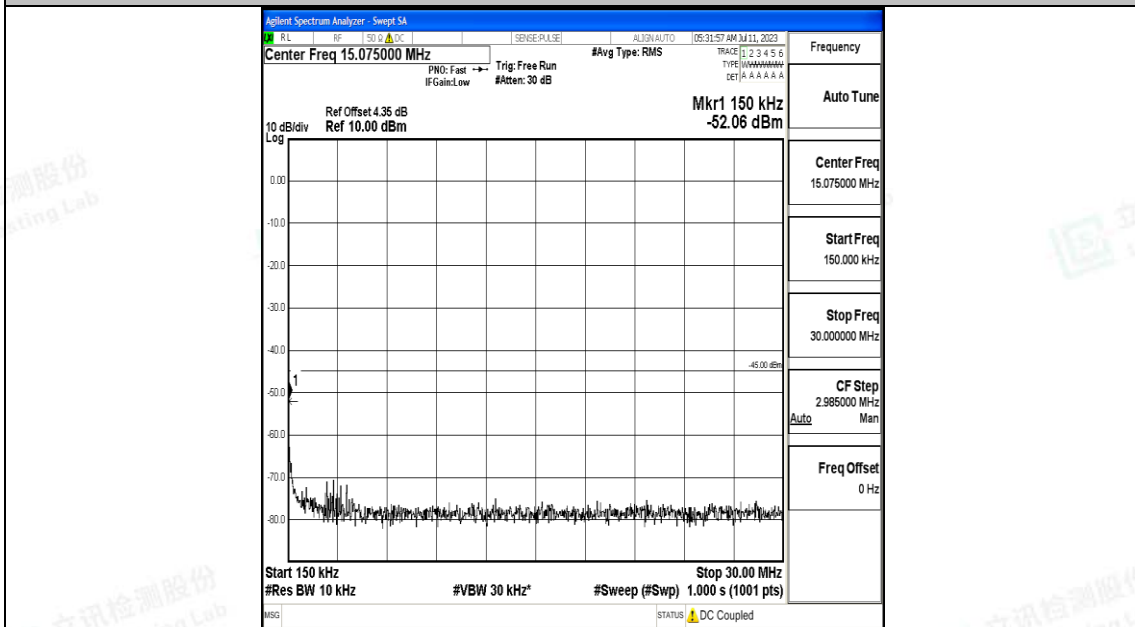

Band7_5MHz_QPSK_21425_1RB#0_0.15~30_0.15~30