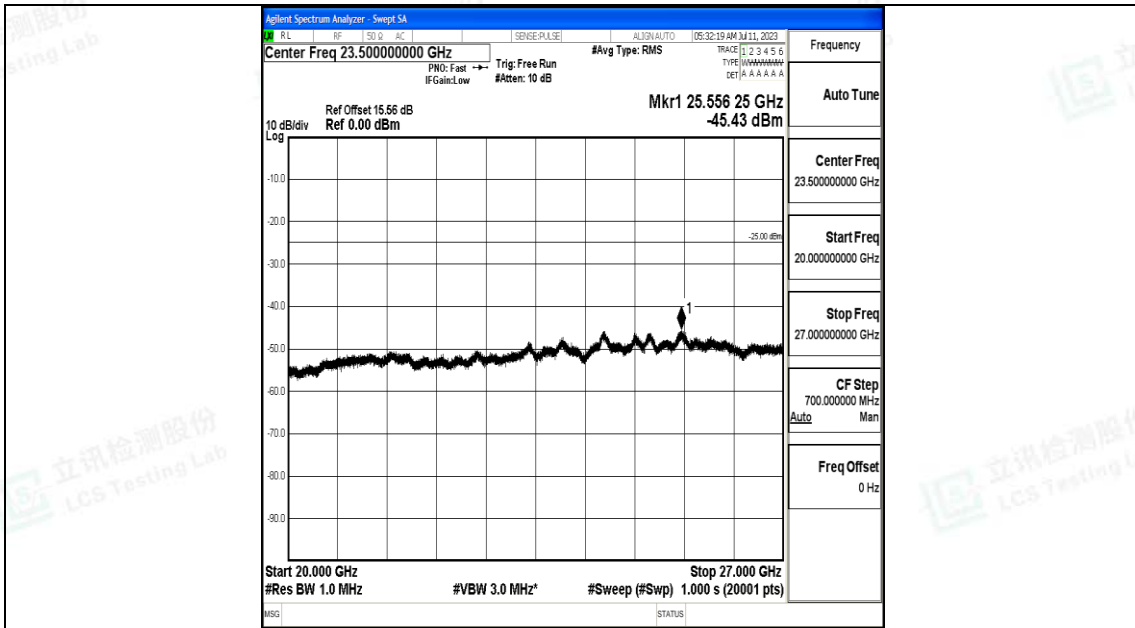

Band7_5MHz_QPSK_21425_1RB#0_0.009~0.15_0.009~0.15

Band7_5MHz_QPSK_21425_1RB#0_0.15~30_0.15~30

Band7_5MHz_QPSK_21425_1RB#0_30~1000_30~1000

Band7_5MHz_QPSK_21425_1RB#0_1000~20000_1000~20000

Band7_5MHz_QPSK_21425_1RB#0_20000~27000_20000~27000