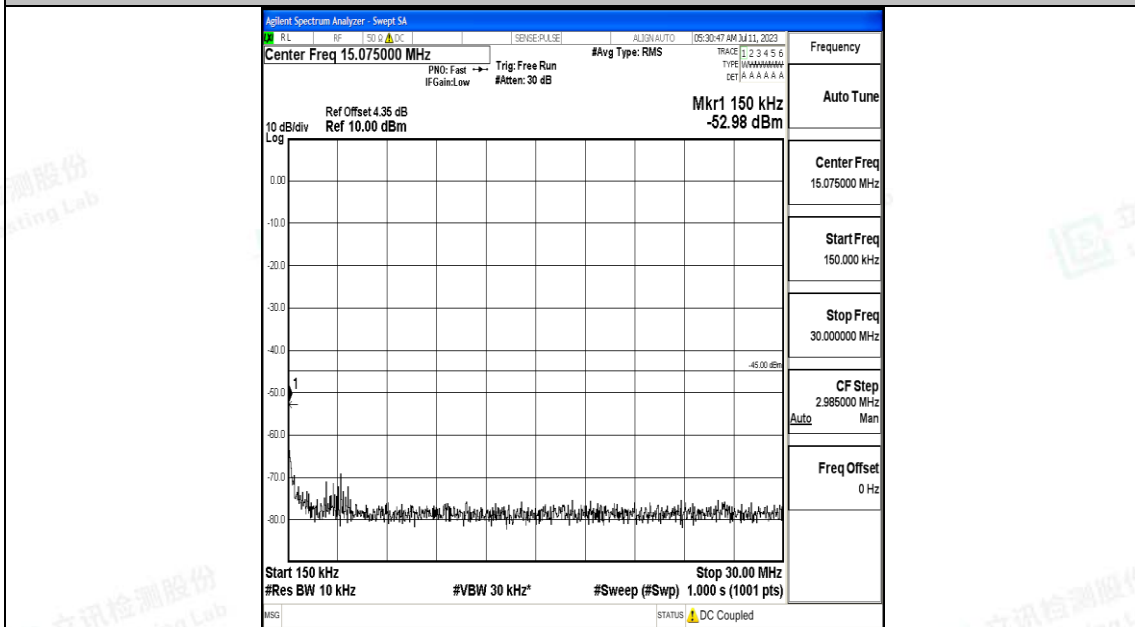

Band7_5MHz_QPSK_21100_1RB#0_0.15~30_0.15~30