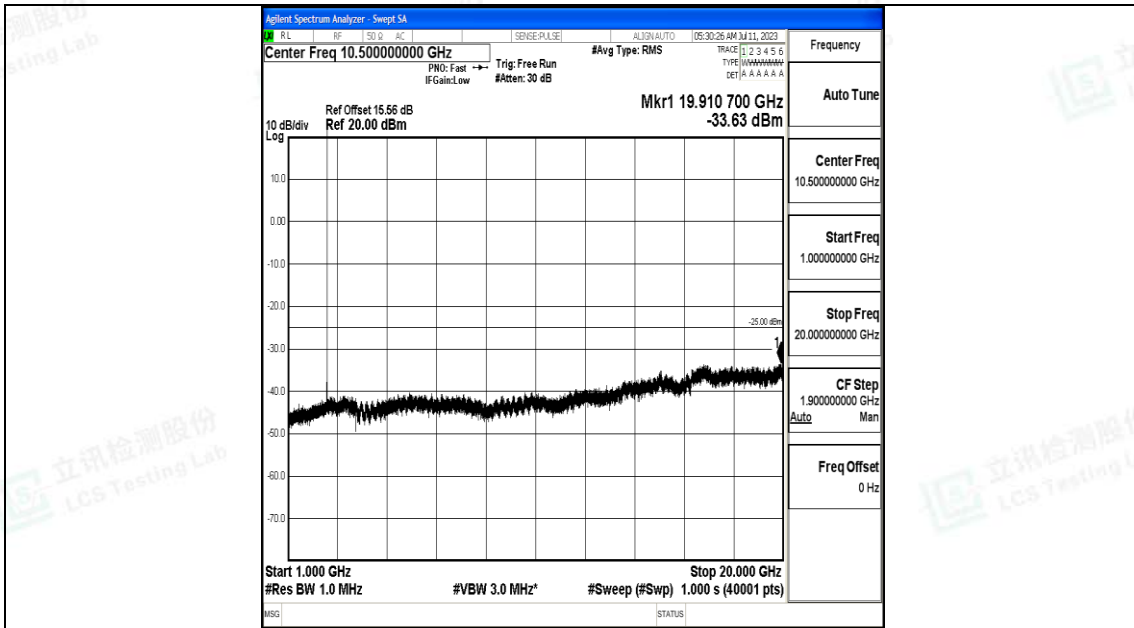

Band7_5MHz_16QAM_20775_1RB#0_1000~20000_1000~20000