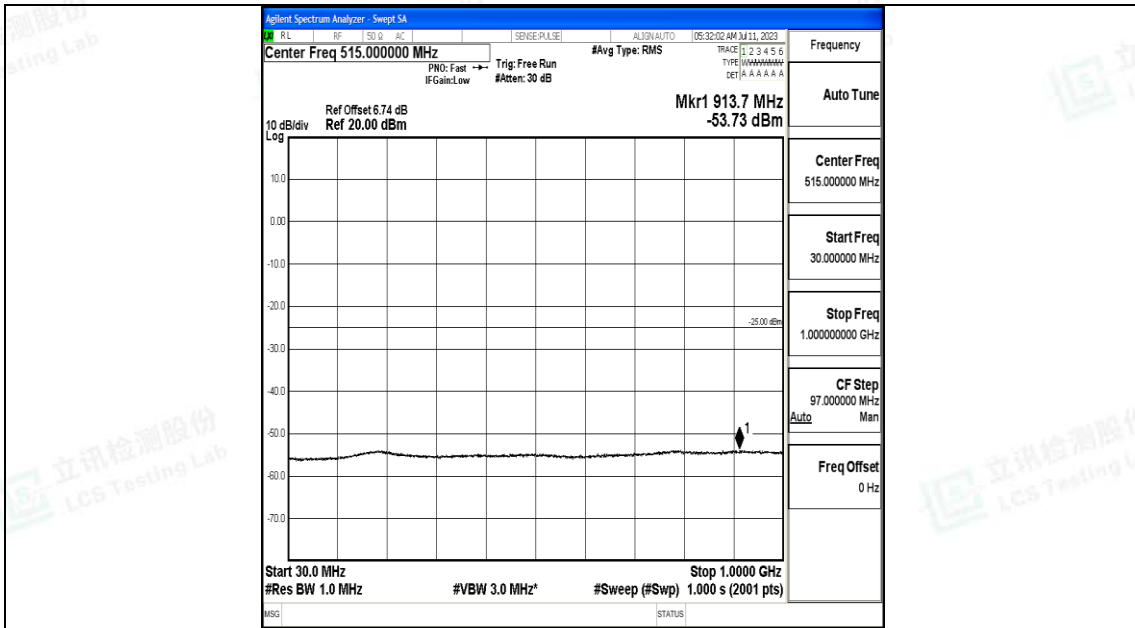

Band7_5MHz_QPSK_21425_1RB#0_30~1000_30~1000