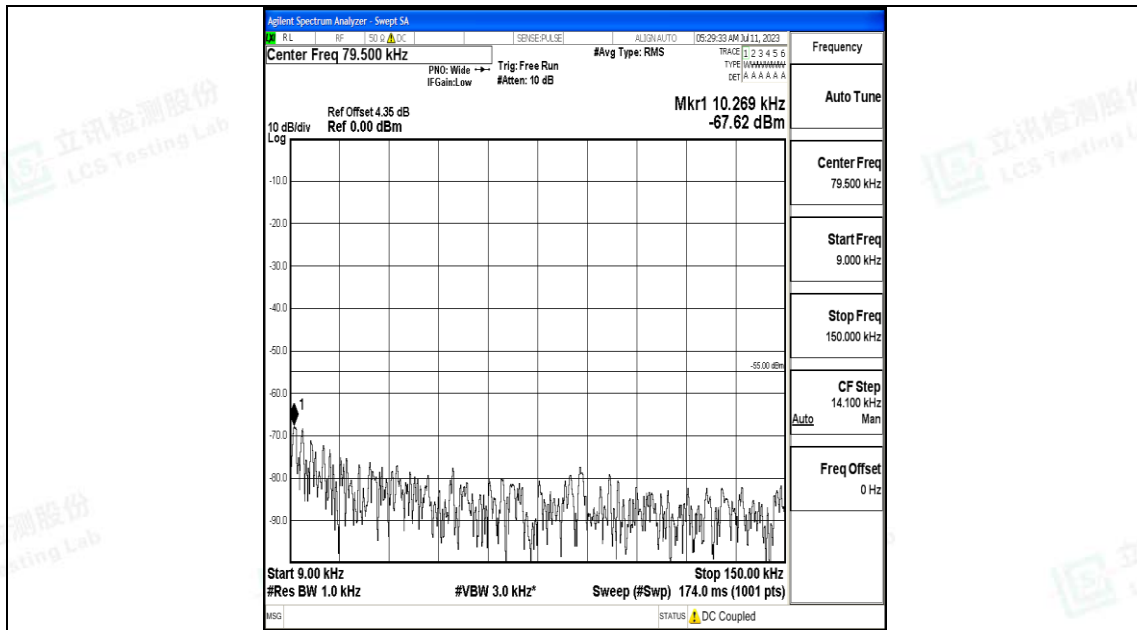

Band7	20MHz	16QAM	21350	1RB#0	0.009~0.15	-64.92	PASS
Band7	20MHz	16QAM	21350	1RB#0	0.15~30	-53.06	PASS
Band7	20MHz	16QAM	21350	1RB#0	30~1000	-53.86	PASS
Band7	20MHz	16QAM	21350	1RB#0	1000~20000	-33.04	PASS
Band7	20MHz	16QAM	21350	1RB#0	20000~27000	-45.25	PASS

Test Graphs

Band7_5MHz_QPSK_20775_1RB#0_0.009~0.15_0.009~0.15