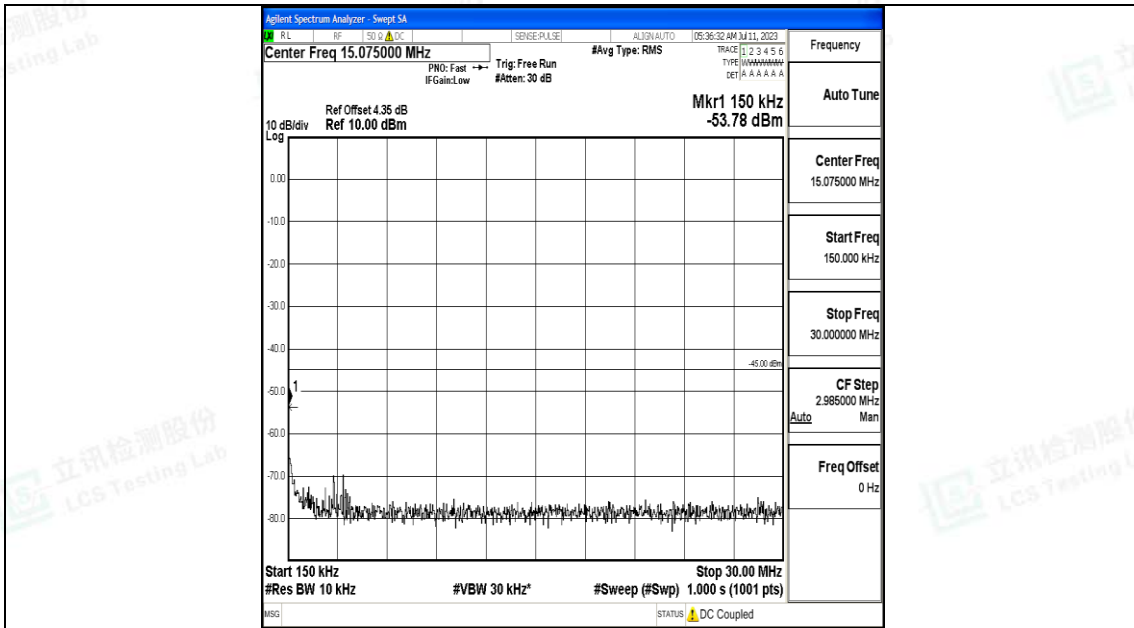

Band7_10MHz_16QAM_20800_1RB#0_0.15~30_0.15~30