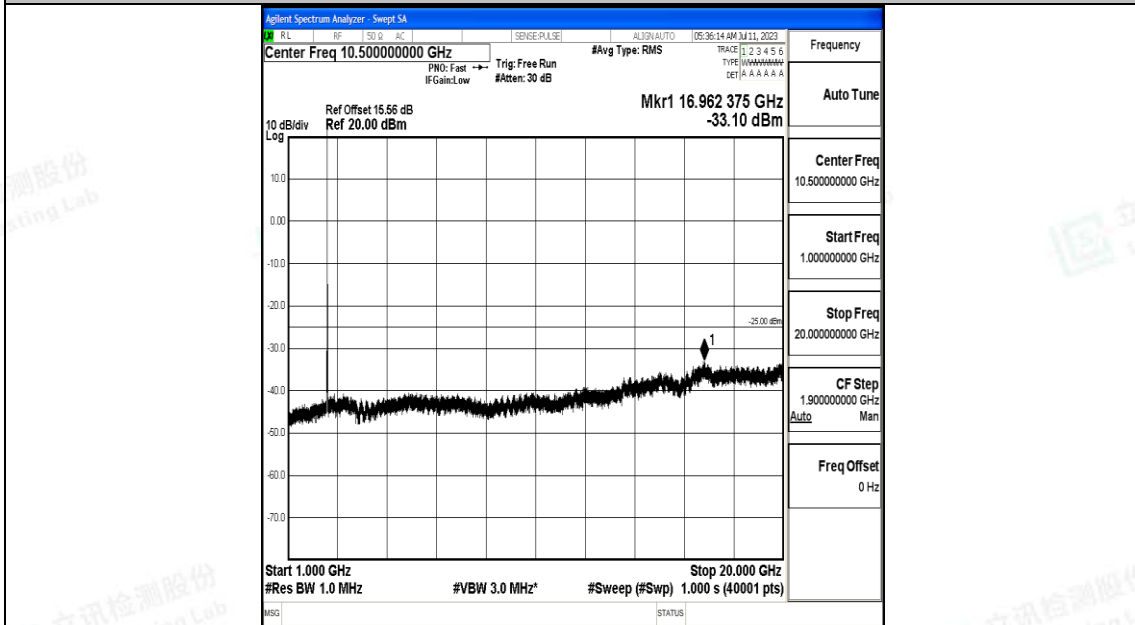

Band7_10MHz_QPSK_20800_1RB#0_0.009~0.15_0.009~0.15

Band7_10MHz_QPSK_20800_1RB#0_0.15~30_0.15~30

Band7_10MHz_QPSK_20800_1RB#0_30~1000_30~1000

Band7_10MHz_QPSK_20800_1RB#0_1000~20000_1000~20000

Band7_10MHz_QPSK_20800_1RB#0_20000~27000_20000~27000