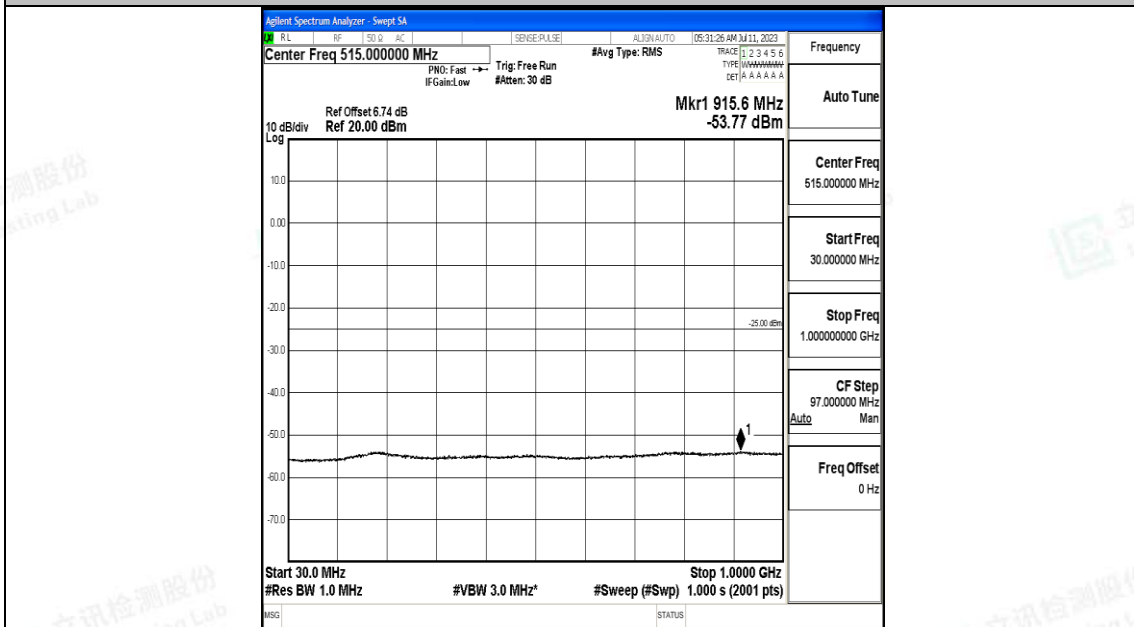

Band7_5MHz_16QAM_21100_1RB#0_30~1000_30~1000