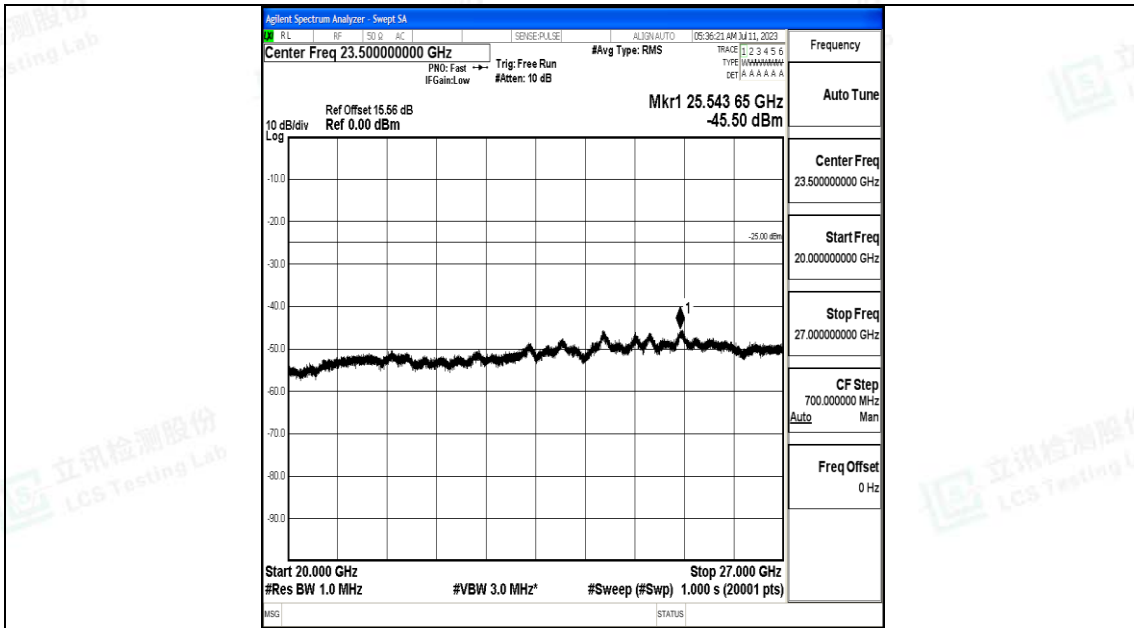

Band7_10MHz_QPSK_20800_1RB#0_0.009~0.15_0.009~0.15

Band7_10MHz_QPSK_20800_1RB#0_0.15~30_0.15~30

Band7_10MHz_QPSK_20800_1RB#0_30~1000_30~1000

Band7_10MHz_QPSK_20800_1RB#0_1000~20000_1000~20000

Band7_10MHz_QPSK_20800_1RB#0_20000~27000_20000~27000