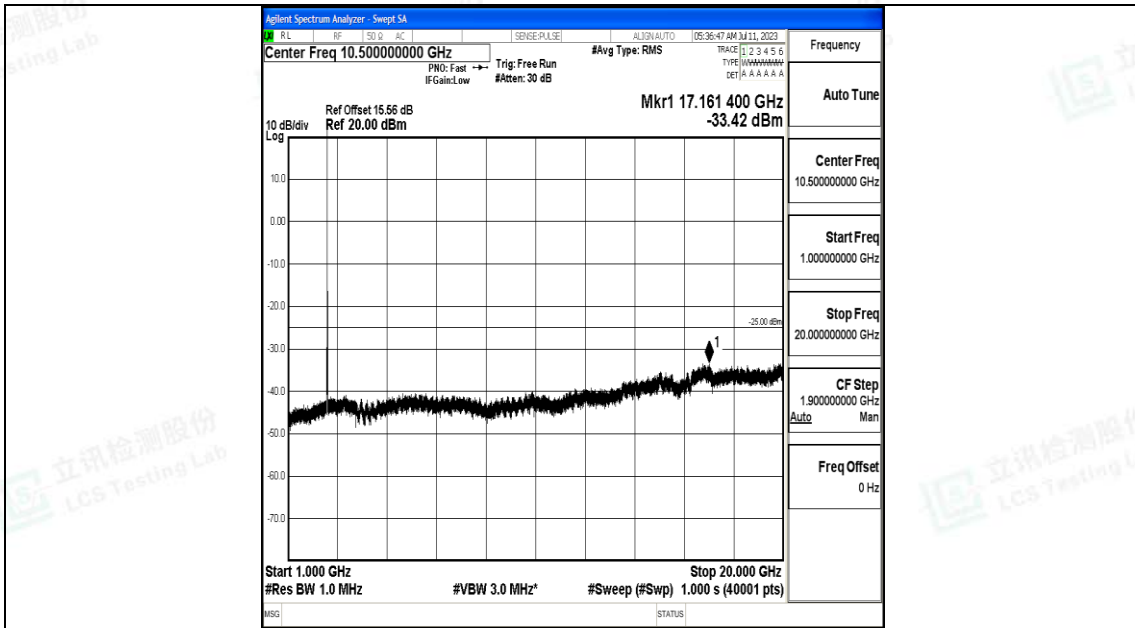

Band7_10MHz_16QAM_20800_1RB#0_0.009~0.15_0.009~0.15

Band7_10MHz_16QAM_20800_1RB#0_0.15~30_0.15~30

Band7_10MHz_16QAM_20800_1RB#0_30~1000_30~1000

Band7_10MHz_16QAM_20800_1RB#0_1000~20000_1000~20000

Band7_10MHz_16QAM_20800_1RB#0_20000~27000_20000~27000