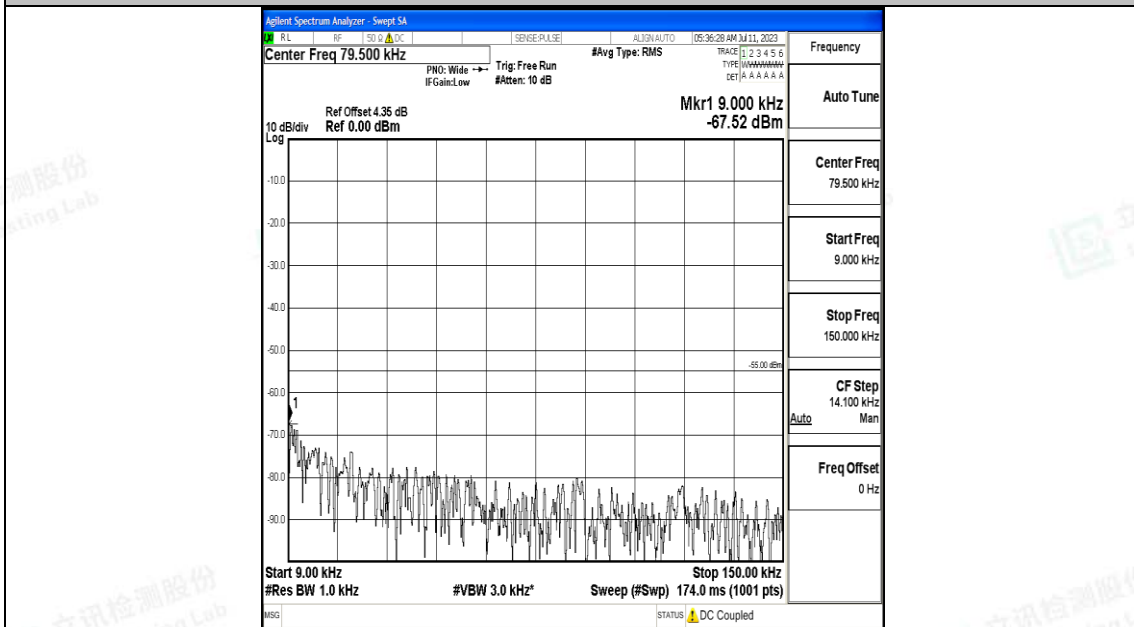

Band7_10MHz_QPSK_20800_1RB#0_0.009~0.15_0.009~0.15

Band7_10MHz_QPSK_20800_1RB#0_0.15~30_0.15~30

Band7_10MHz_QPSK_20800_1RB#0_30~1000_30~1000

Band7_10MHz_QPSK_20800_1RB#0_1000~20000_1000~20000

Band7_10MHz_QPSK_20800_1RB#0_20000~27000_20000~27000