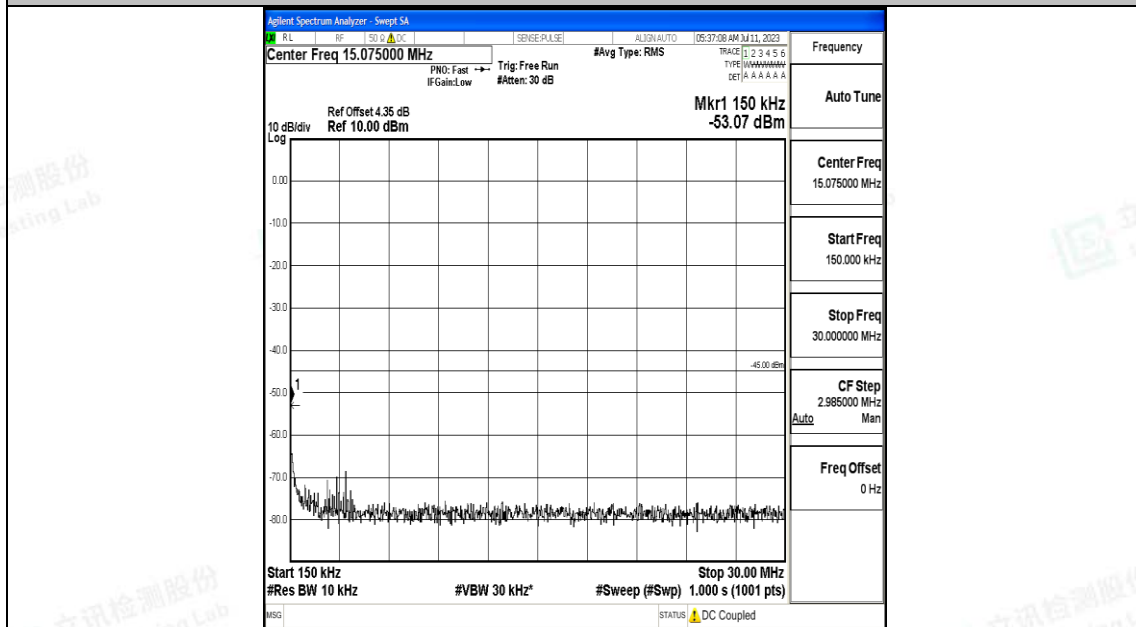

Band7_10MHz_QPSK_21100_1RB#0_0.15~30_0.15~30