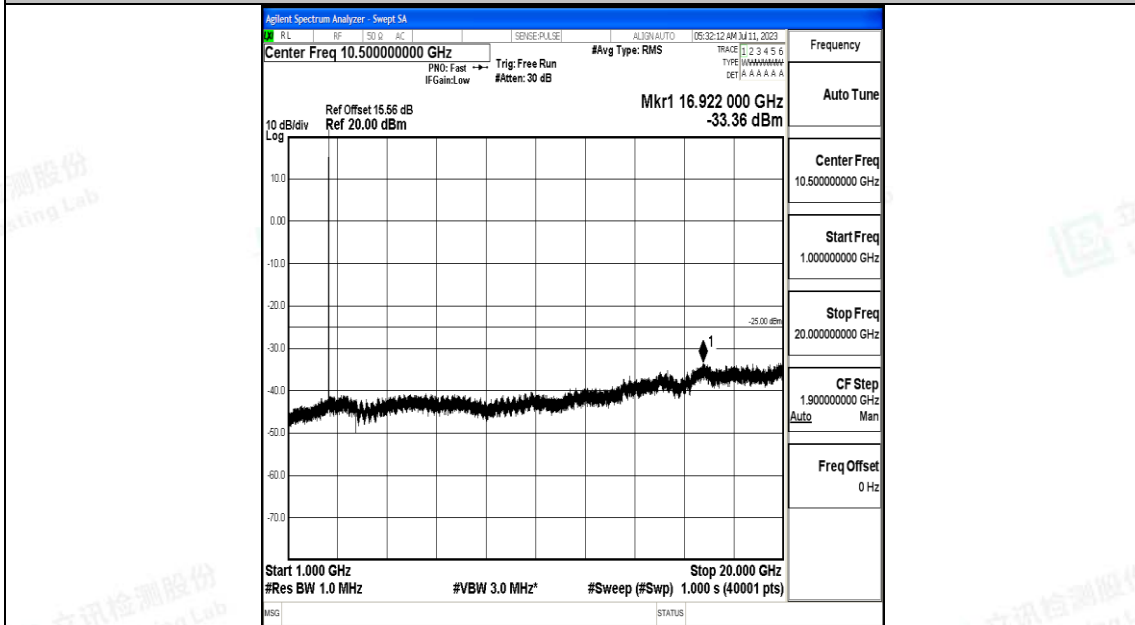

Band7_5MHz_QPSK_21425_1RB#0_0.009~0.15_0.009~0.15

Band7_5MHz_QPSK_21425_1RB#0_0.15~30_0.15~30

Band7_5MHz_QPSK_21425_1RB#0_30~1000_30~1000

Band7_5MHz_QPSK_21425_1RB#0_1000~20000_1000~20000

Band7_5MHz_QPSK_21425_1RB#0_20000~27000_20000~27000