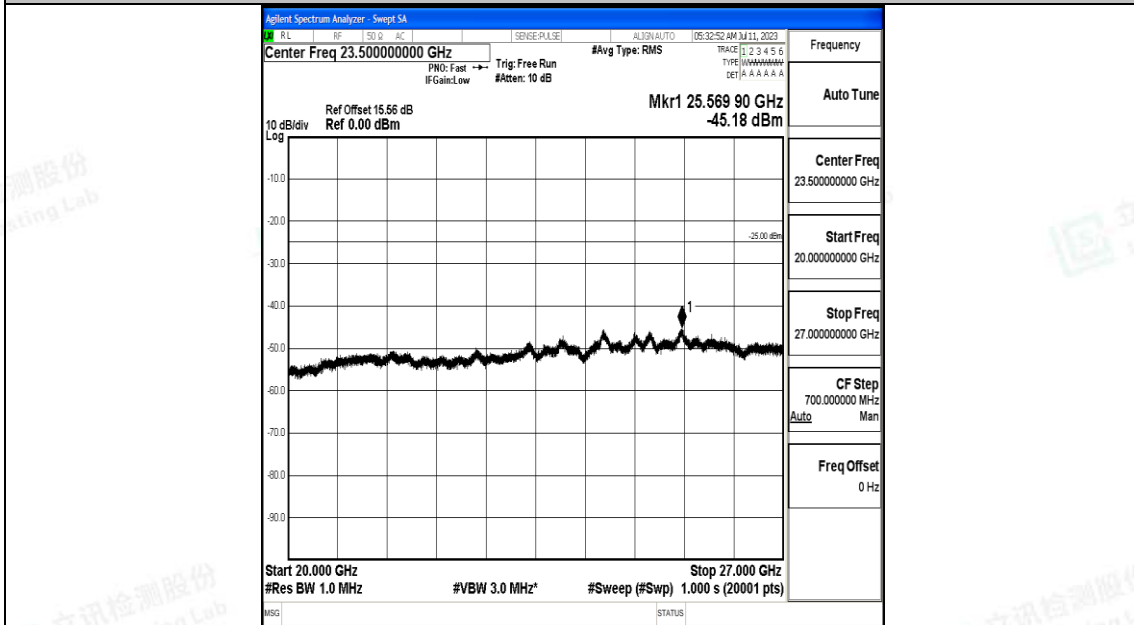

Band7_5MHz_16QAM_21425_1RB#0_0.009~0.15_0.009~0.15

Band7_5MHz_16QAM_21425_1RB#0_0.15~30_0.15~30

Band7_5MHz_16QAM_21425_1RB#0_30~1000_30~1000

Band7_5MHz_16QAM_21425_1RB#0_1000~20000_1000~20000

Band7_5MHz_16QAM_21425_1RB#0_20000~27000_20000~27000