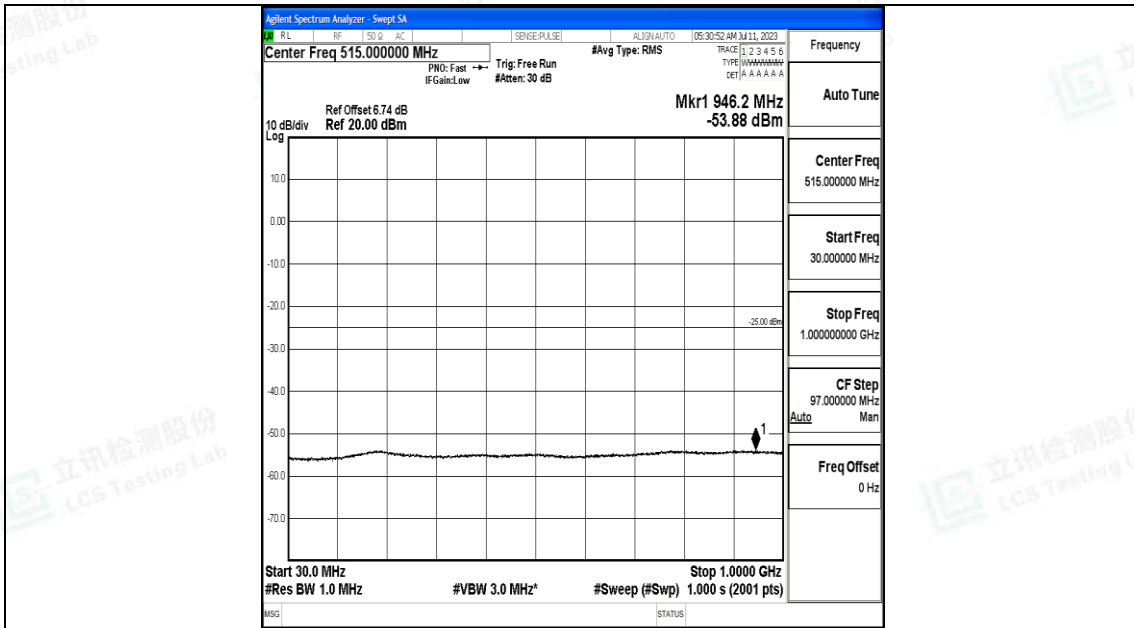

Band7_5MHz_QPSK_21100_1RB#0_30~1000_30~1000