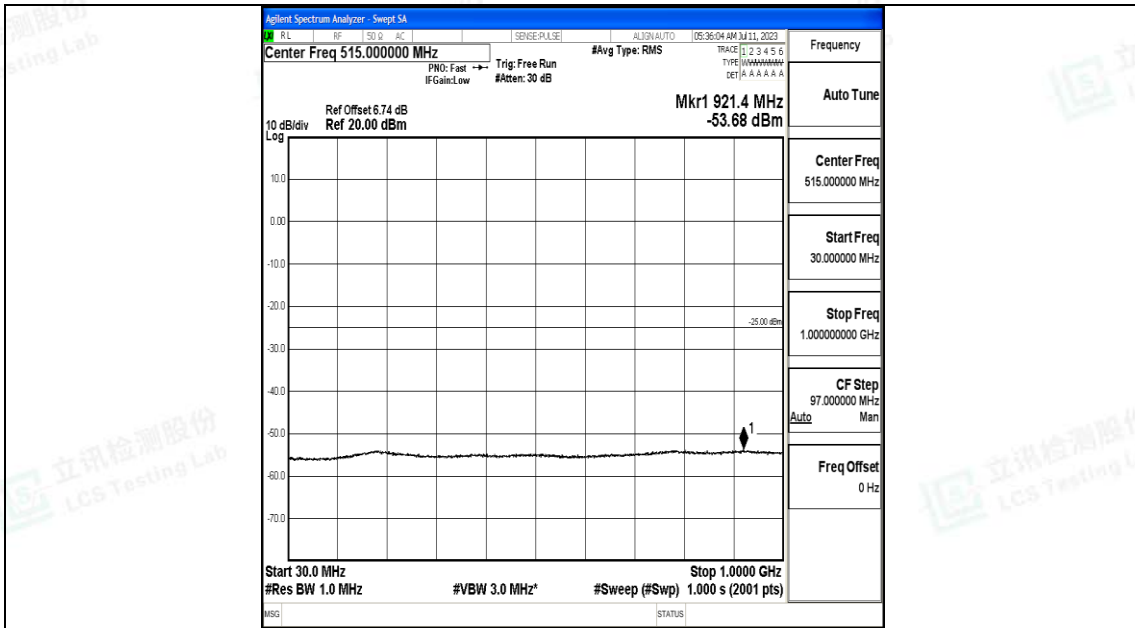

Band7_10MHz_QPSK_20800_1RB#0_30~1000_30~1000