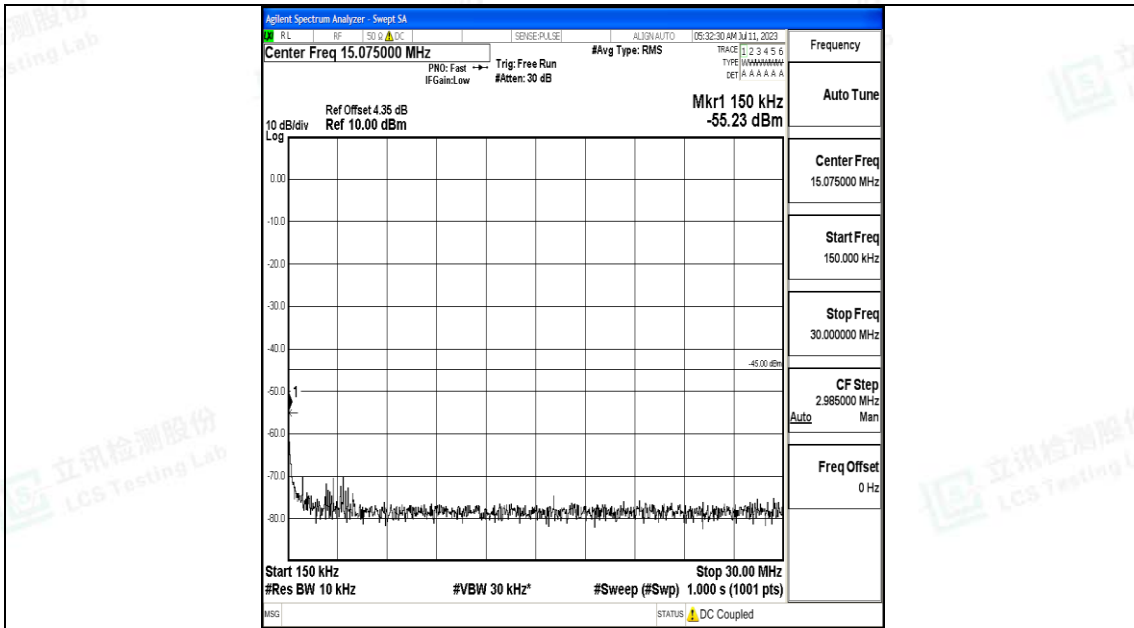

Band7_5MHz_16QAM_21425_1RB#0_0.15~30_0.15~30