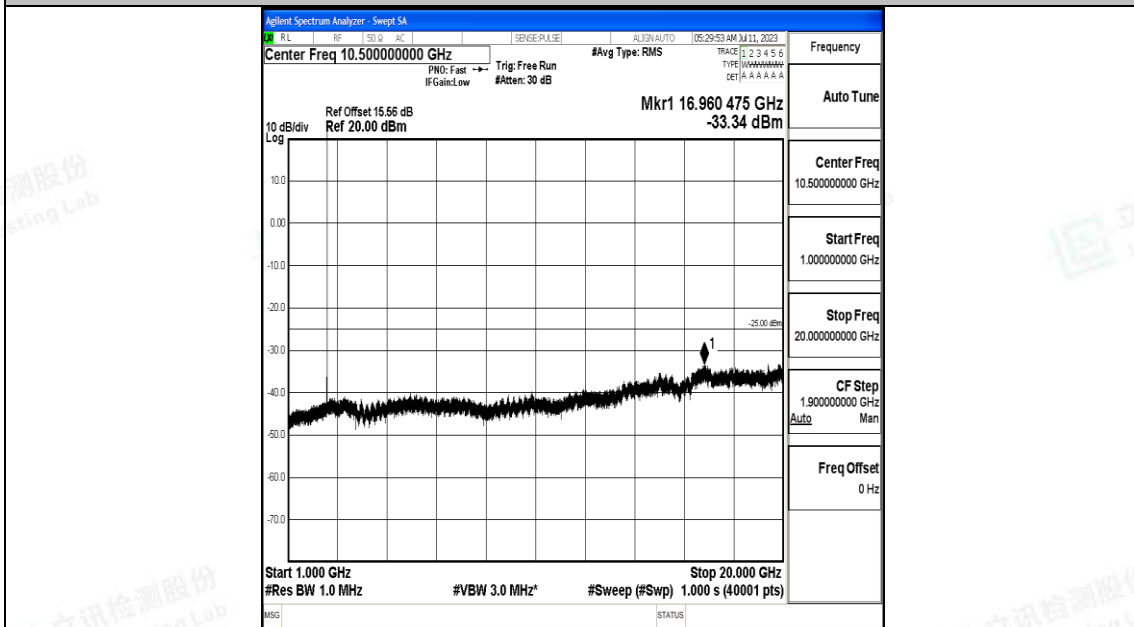

Test Graphs

Band7_5MHz_QPSK_20775_1RB#0_0.009~0.15_0.009~0.15

Band7_5MHz_QPSK_20775_1RB#0_0.15~30_0.15~30

Band7_5MHz_QPSK_20775_1RB#0_30~1000_30~1000

Band7_5MHz_QPSK_20775_1RB#0_1000~20000_1000~20000

Band7_5MHz_QPSK_20775_1RB#0_20000~27000_20000~27000