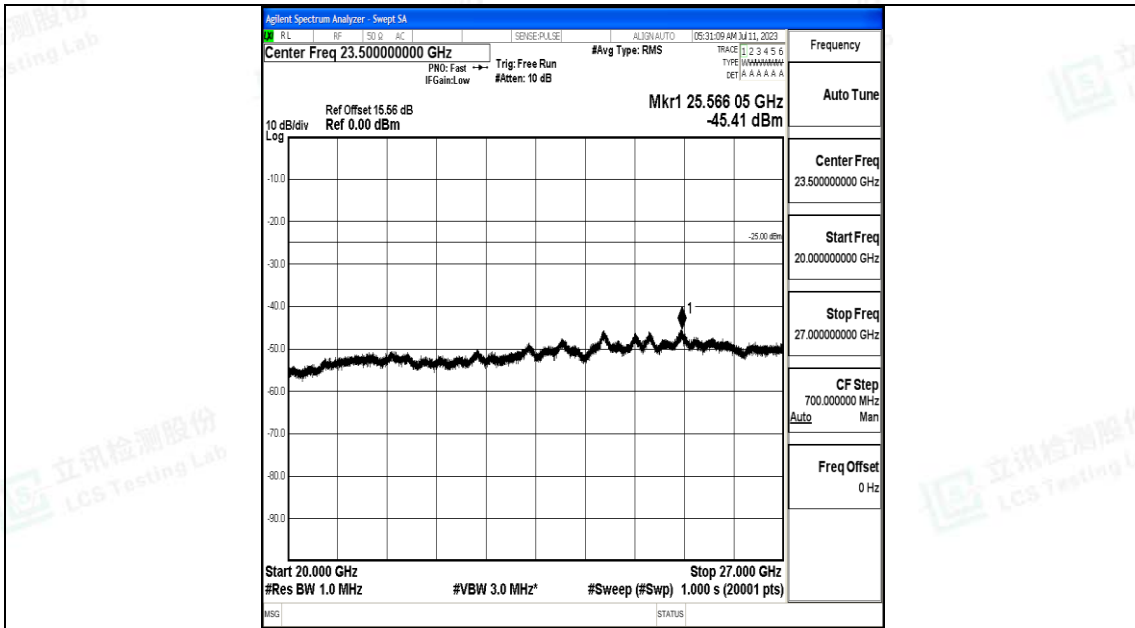

Band7_5MHz_QPSK_21100_1RB#0_0.009~0.15_0.009~0.15

Band7_5MHz_QPSK_21100_1RB#0_0.15~30_0.15~30

Band7_5MHz_QPSK_21100_1RB#0_30~1000_30~1000

Band7_5MHz_QPSK_21100_1RB#0_1000~20000_1000~20000

Band7_5MHz_QPSK_21100_1RB#0_20000~27000_20000~27000