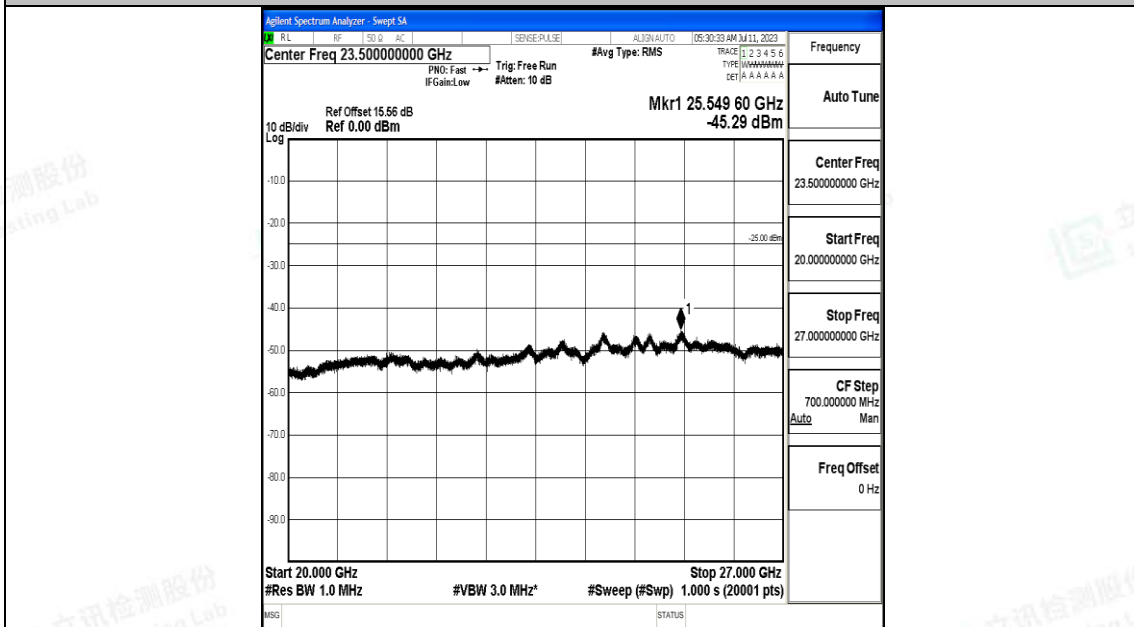

Band7_5MHz_16QAM_20775_1RB#0_0.009~0.15_0.009~0.15

Band7_5MHz_16QAM_20775_1RB#0_0.15~30_0.15~30

Band7_5MHz_16QAM_20775_1RB#0_30~1000_30~1000

Band7_5MHz_16QAM_20775_1RB#0_1000~20000_1000~20000

Band7_5MHz_16QAM_20775_1RB#0_20000~27000_20000~27000