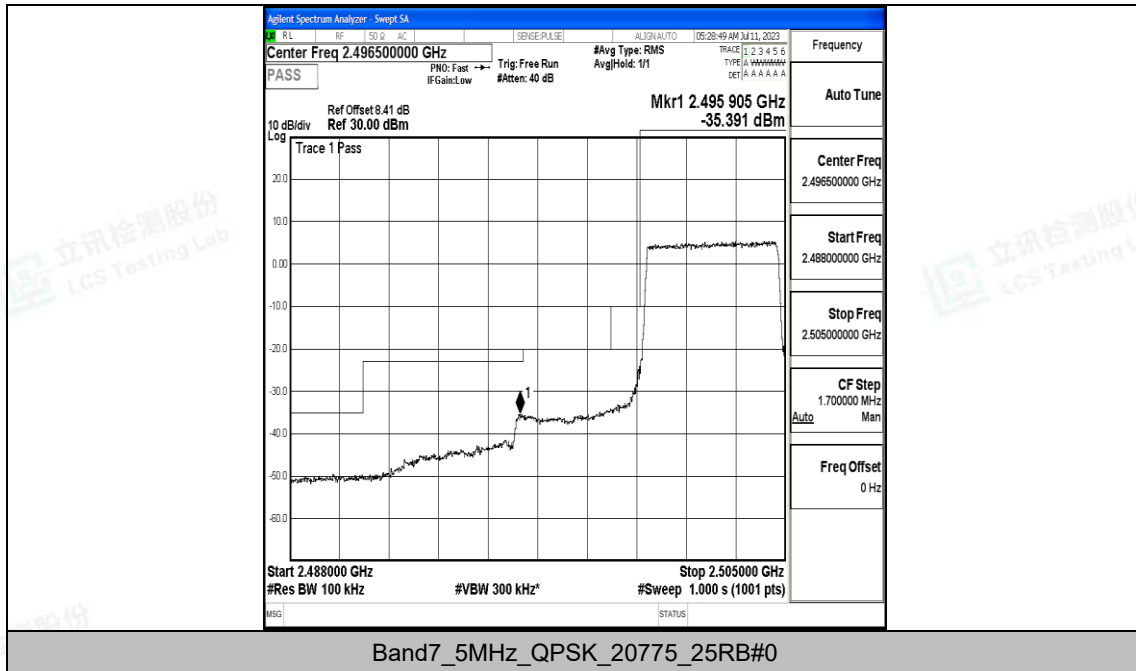

I.4 Band Edge

Test Result

Band	Bandwidth	Modulation	Channel	RB Configuration	Peak Frequency	Result(dBm)	Verdict
Band7	5MHz	QPSK	20775	25RB#0	2495.91	-35.39	PASS
Band7	5MHz	16QAM	20775	25RB#0	2499.00	-32.43	PASS
Band7	5MHz	QPSK	21425	25RB#0	2576.12	-43.18	PASS
Band7	5MHz	16QAM	21425	25RB#0	2576.03	-43.49	PASS
Band7	10MHz	QPSK	20800	50RB#0	2489.83	-44.39	PASS
Band7	10MHz	16QAM	20800	50RB#0	2489.58	-44.04	PASS
Band7	10MHz	QPSK	21400	50RB#0	2580.75	-43.04	PASS
Band7	10MHz	16QAM	21400	50RB#0	2580.10	-42.05	PASS
Band7	15MHz	QPSK	20825	75RB#0	2484.69	-44.07	PASS
Band7	15MHz	16QAM	20825	75RB#0	2484.55	-44.27	PASS
Band7	15MHz	QPSK	21375	75RB#0	2585.24	-43.03	PASS
Band7	15MHz	16QAM	21375	75RB#0	2585.24	-42.76	PASS
Band7	20MHz	QPSK	20850	100RB#0	2478.87	-45.31	PASS
Band7	20MHz	16QAM	20850	100RB#0	2479.55	-45.03	PASS
Band7	20MHz	QPSK	21350	100RB#0	2590.23	-44.42	PASS
Band7	20MHz	16QAM	21350	100RB#0	2590.23	-44.18	PASS

Test Graphs