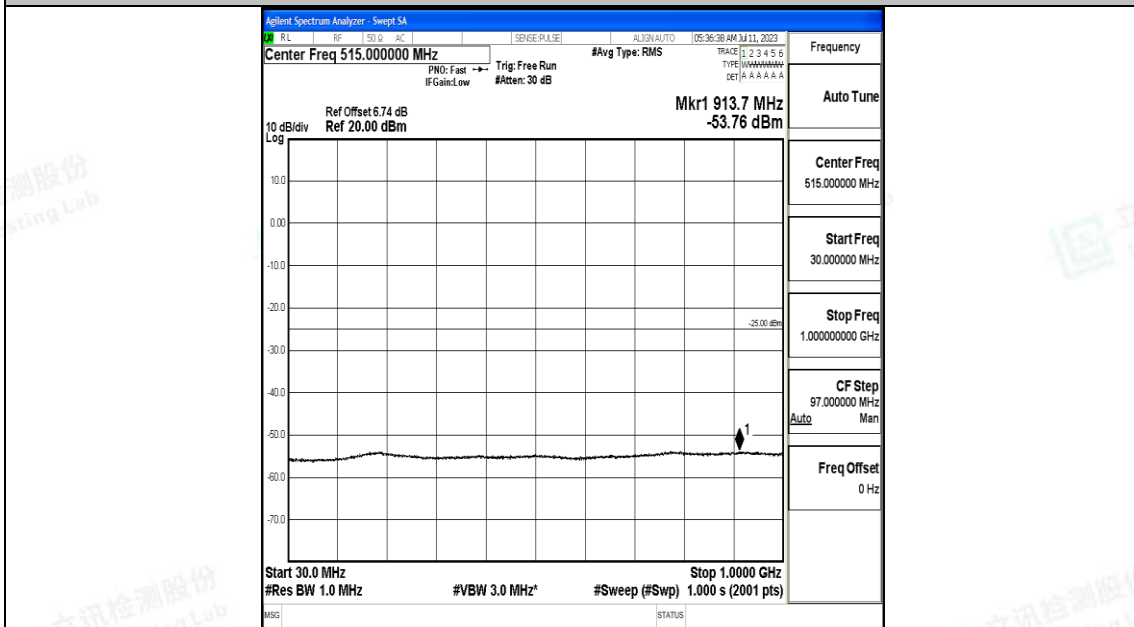

Band7_10MHz_16QAM_20800_1RB#0_30~1000_30~1000