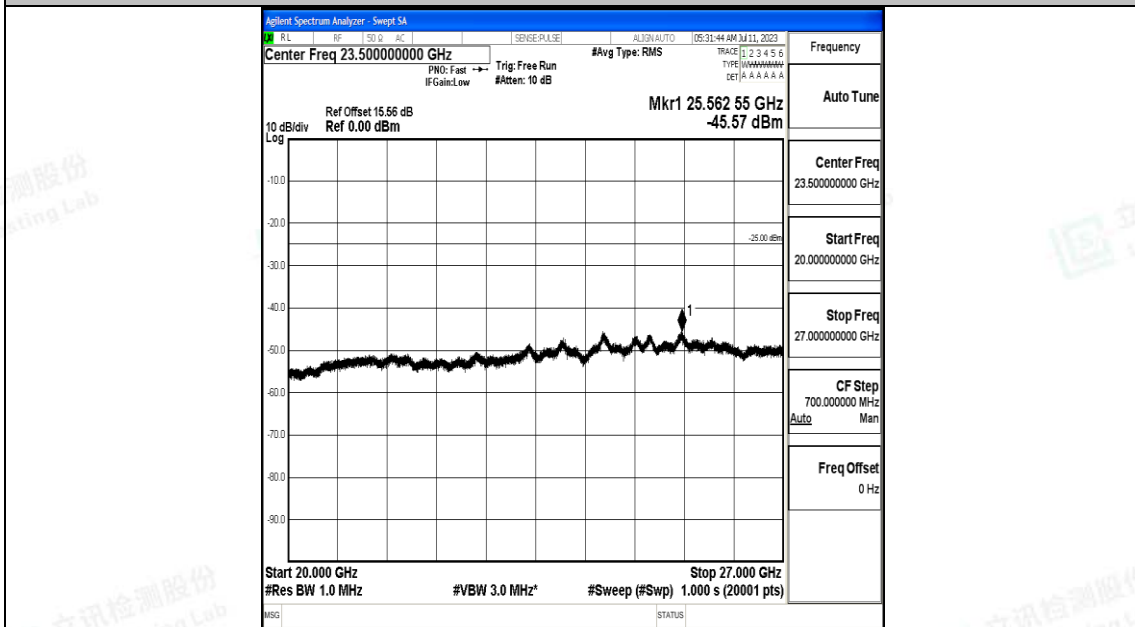

Band7_5MHz_16QAM_21100_1RB#0_0.009~0.15_0.009~0.15

Band7_5MHz_16QAM_21100_1RB#0_0.15~30_0.15~30

Band7_5MHz_16QAM_21100_1RB#0_30~1000_30~1000

Band7_5MHz_16QAM_21100_1RB#0_1000~20000_1000~20000

Band7_5MHz_16QAM_21100_1RB#0_20000~27000_20000~27000