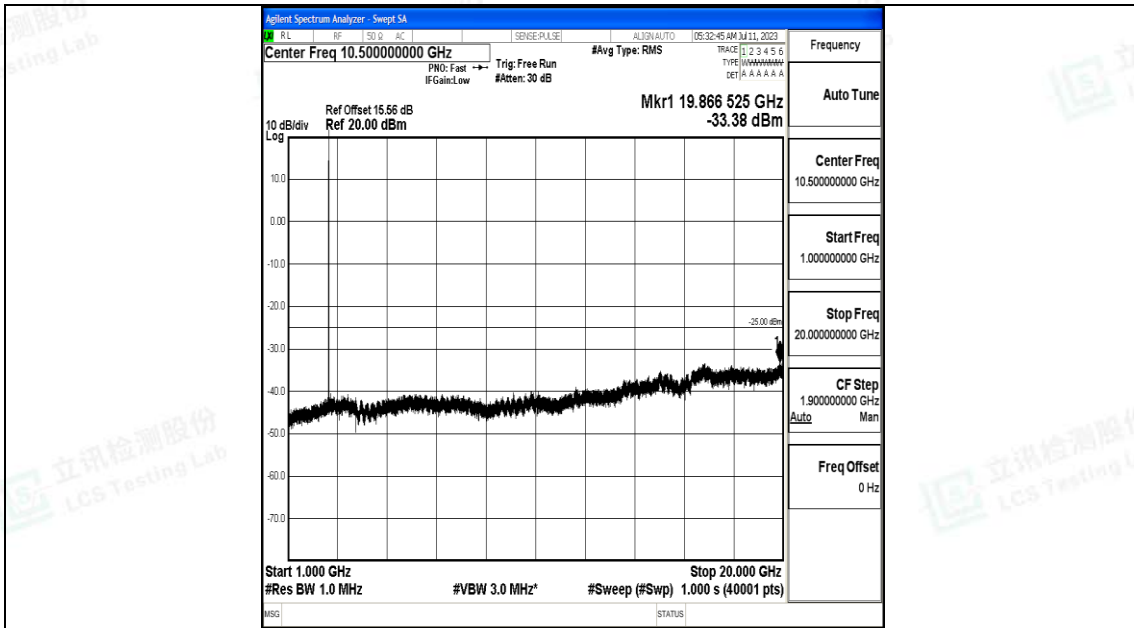

Band7_5MHz_16QAM_21425_1RB#0_0.009~0.15_0.009~0.15

Band7_5MHz_16QAM_21425_1RB#0_0.15~30_0.15~30

Band7_5MHz_16QAM_21425_1RB#0_30~1000_30~1000

Band7_5MHz_16QAM_21425_1RB#0_1000~20000_1000~20000

Band7_5MHz_16QAM_21425_1RB#0_20000~27000_20000~27000