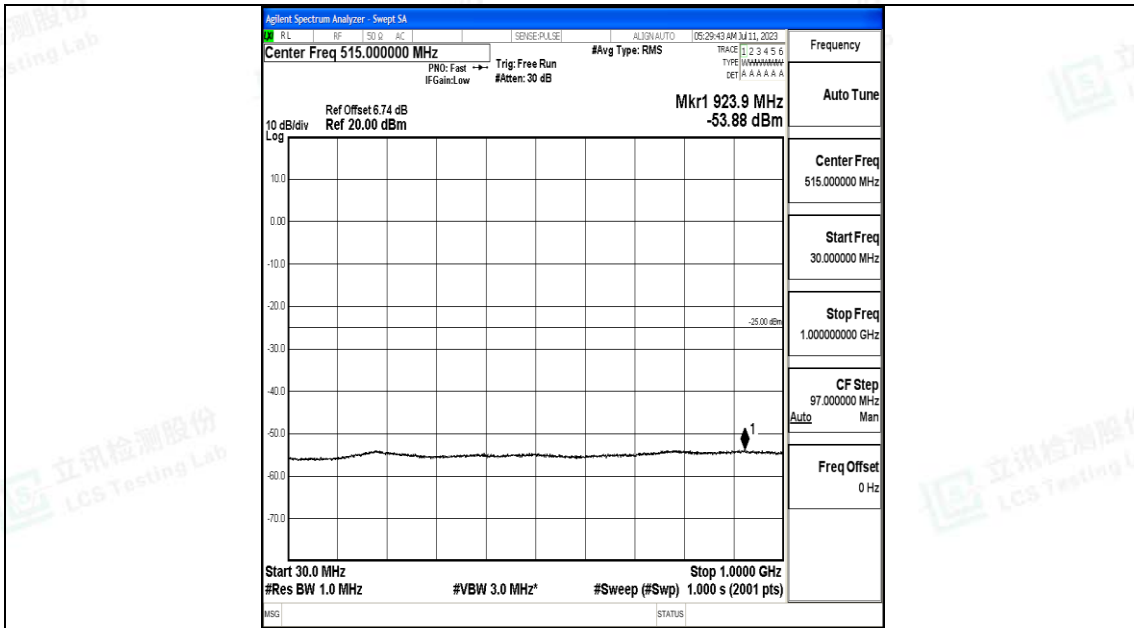

Test Graphs

Band7_5MHz_QPSK_20775_1RB#0_0.009~0.15_0.009~0.15

Band7_5MHz_QPSK_20775_1RB#0_0.15~30_0.15~30

Band7_5MHz_QPSK_20775_1RB#0_30~1000_30~1000

Band7_5MHz_QPSK_20775_1RB#0_1000~20000_1000~20000

Band7_5MHz_QPSK_20775_1RB#0_20000~27000_20000~27000