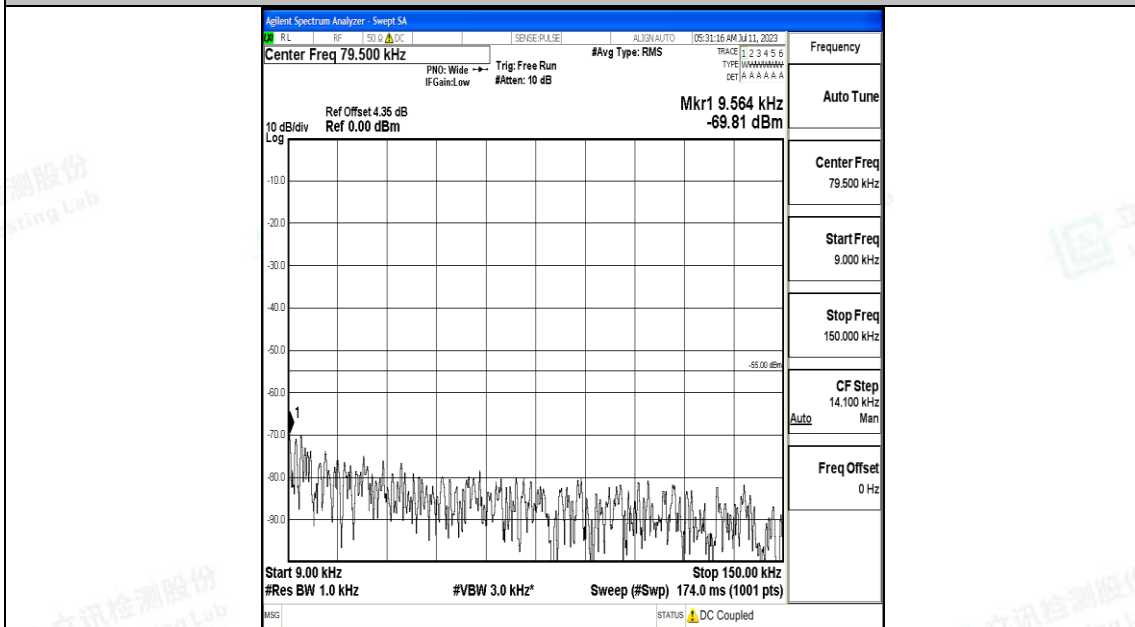

Band7_5MHz_QPSK_21100_1RB#0_0.009~0.15_0.009~0.15

Band7_5MHz_QPSK_21100_1RB#0_0.15~30_0.15~30

Band7_5MHz_QPSK_21100_1RB#0_30~1000_30~1000

Band7_5MHz_QPSK_21100_1RB#0_1000~20000_1000~20000

Band7_5MHz_QPSK_21100_1RB#0_20000~27000_20000~27000