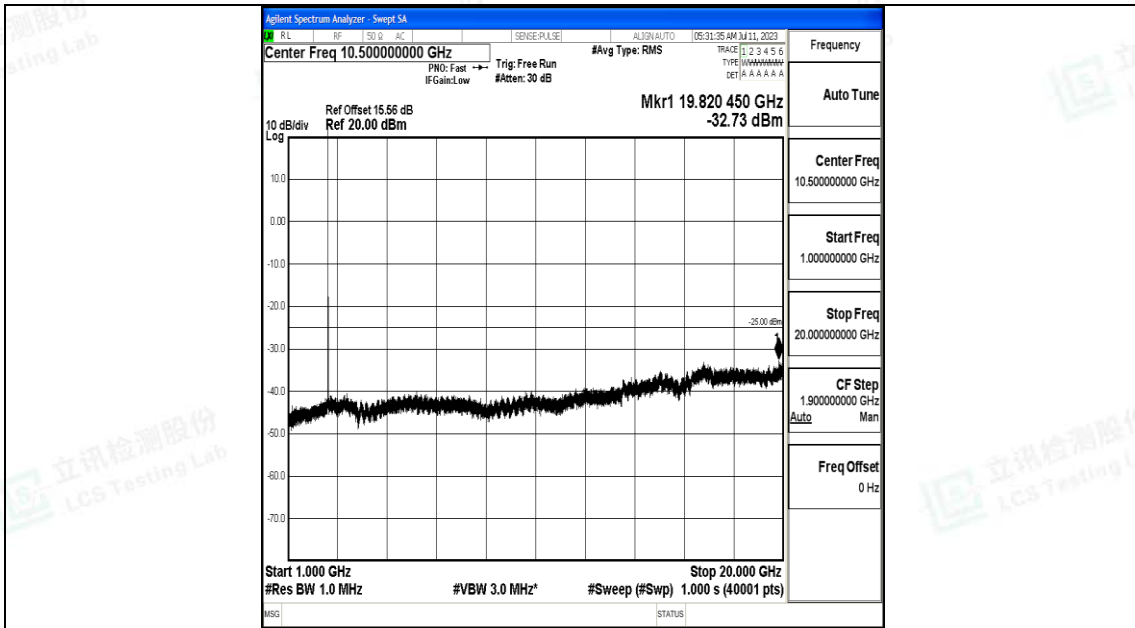

Band7_5MHz_16QAM_21100_1RB#0_0.009~0.15_0.009~0.15

Band7_5MHz_16QAM_21100_1RB#0_0.15~30_0.15~30

Band7_5MHz_16QAM_21100_1RB#0_30~1000_30~1000

Band7_5MHz_16QAM_21100_1RB#0_1000~20000_1000~20000

Band7_5MHz_16QAM_21100_1RB#0_20000~27000_20000~27000