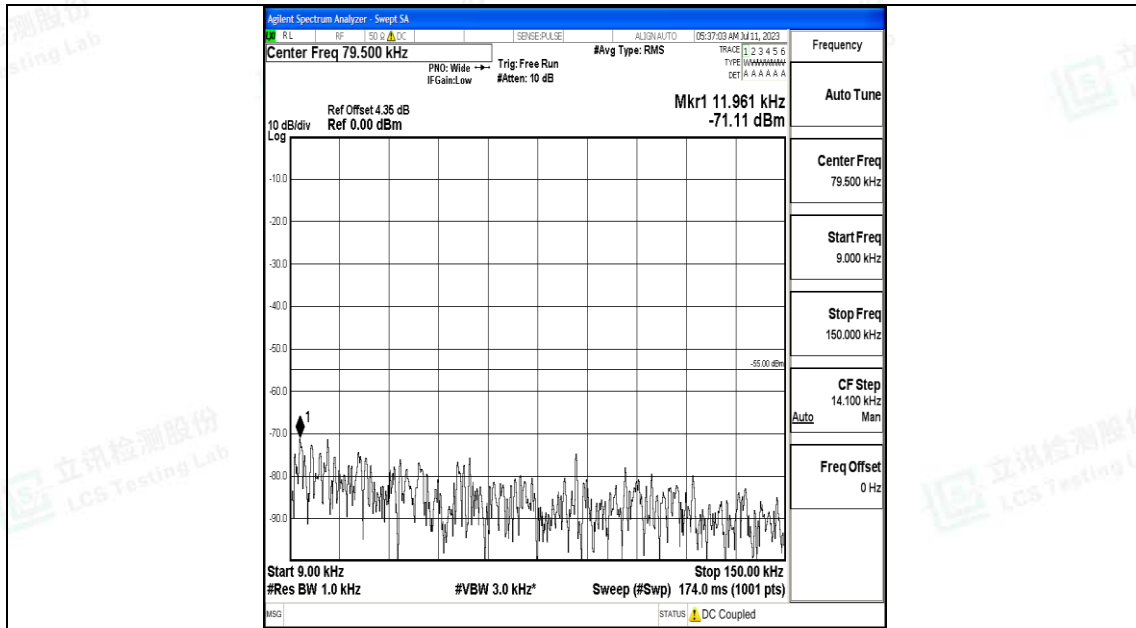

Band7_10MHz_16QAM_20800_1RB#0_0.009~0.15_0.009~0.15

Band7_10MHz_16QAM_20800_1RB#0_0.15~30_0.15~30

Band7_10MHz_16QAM_20800_1RB#0_30~1000_30~1000

Band7_10MHz_16QAM_20800_1RB#0_1000~20000_1000~20000

Band7_10MHz_16QAM_20800_1RB#0_20000~27000_20000~27000