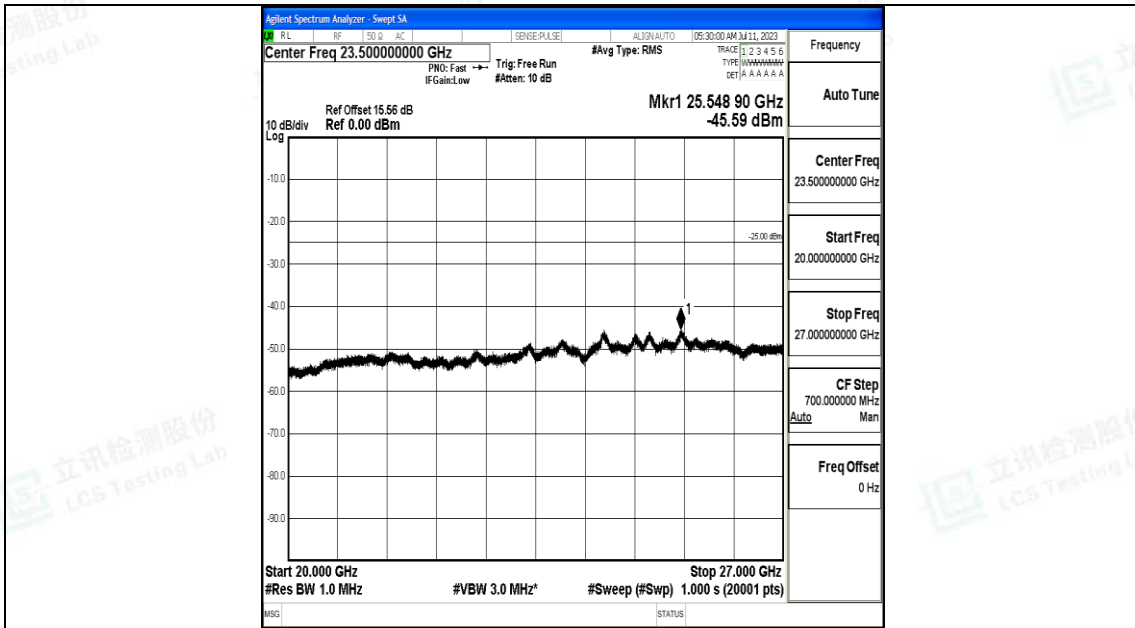

Test Graphs

Band7_5MHz_QPSK_20775_1RB#0_0.009~0.15_0.009~0.15

Band7_5MHz_QPSK_20775_1RB#0_0.15~30_0.15~30

Band7_5MHz_QPSK_20775_1RB#0_30~1000_30~1000

Band7_5MHz_QPSK_20775_1RB#0_1000~20000_1000~20000

Band7_5MHz_QPSK_20775_1RB#0_20000~27000_20000~27000