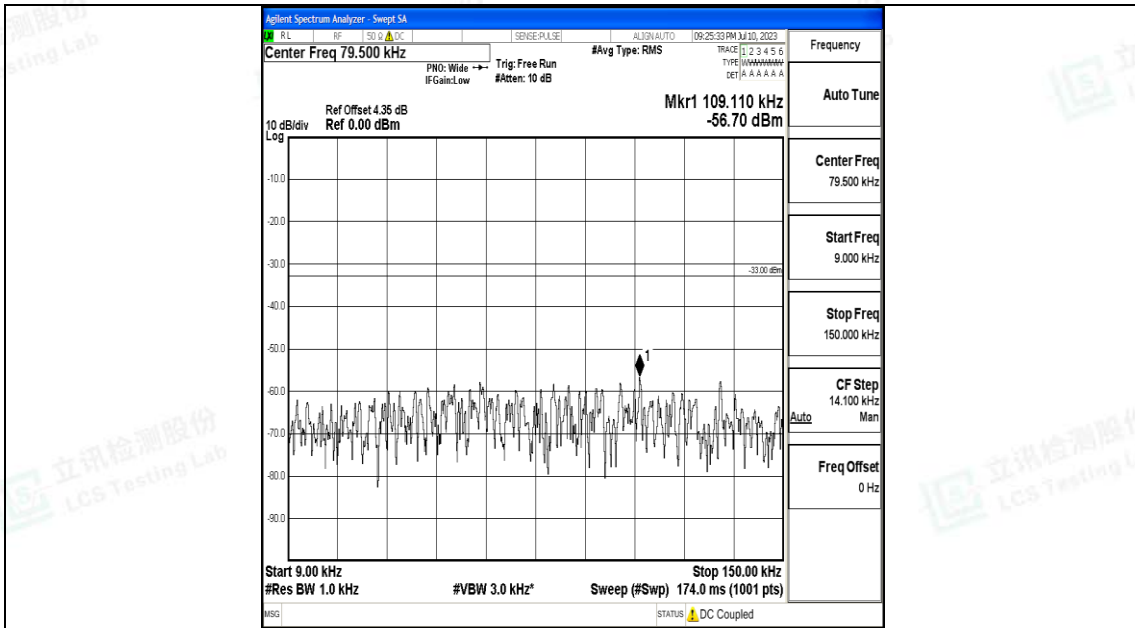

Band5_3MHz_16QAM_20635_1RB#0_3000~10000_3000~10000

Band5_5MHz_QPSK_20425_1RB#0_0.009~0.15_0.009~0.15