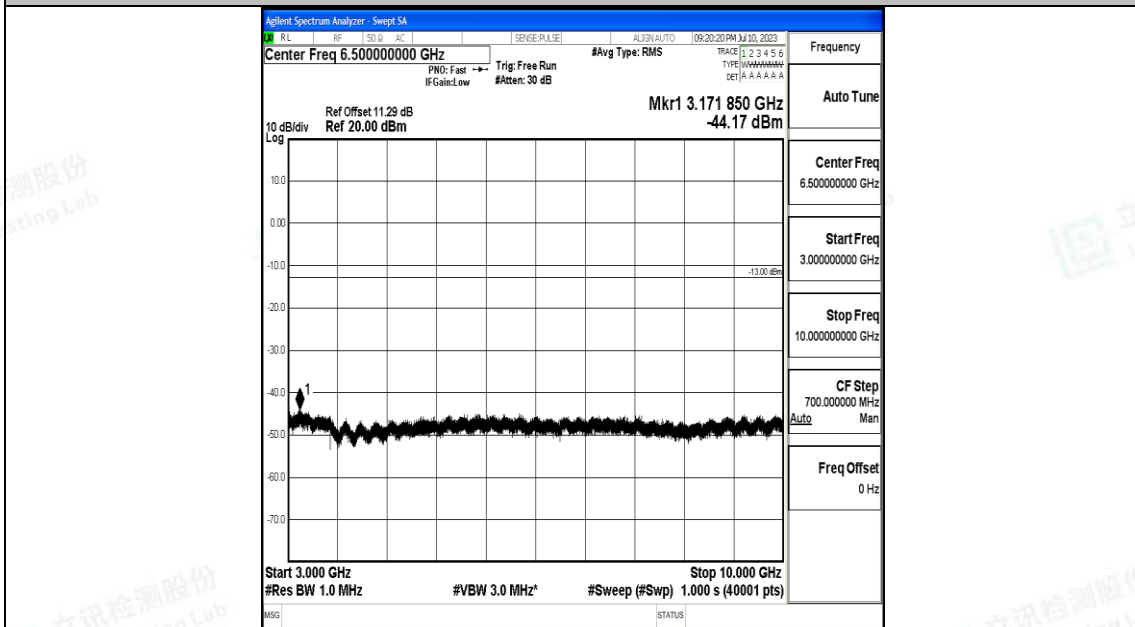

Band5\_3MHz\_16QAM\_20525\_1RB#0\_0.15~30\_0.15~30

Band5\_3MHz\_16QAM\_20525\_1RB#0\_30~1000\_30~1000

Band5\_3MHz\_16QAM\_20525\_1RB#0\_1000~3000\_1000~3000

Band5\_3MHz\_16QAM\_20525\_1RB#0\_3000~10000\_3000~10000