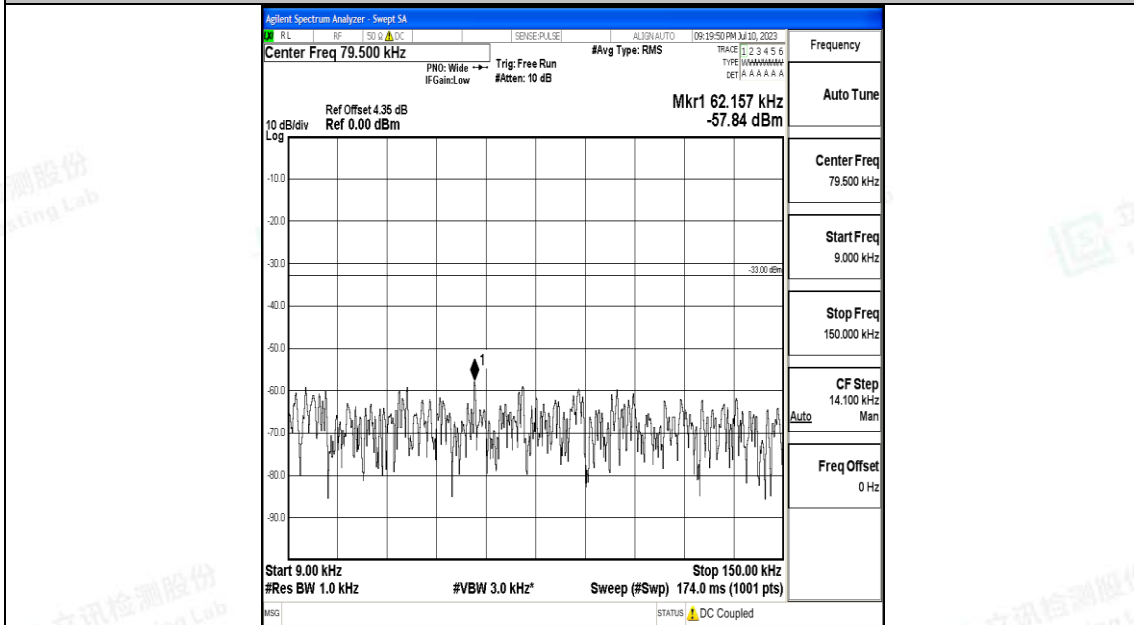

Band5\_3MHz\_QPSK\_20525\_1RB#0\_30~1000\_30~1000

Band5\_3MHz\_QPSK\_20525\_1RB#0\_1000~3000\_1000~3000

Band5\_3MHz\_QPSK\_20525\_1RB#0\_3000~10000\_3000~10000

Band5\_3MHz\_16QAM\_20525\_1RB#0\_0.009~0.15\_0.009~0.15