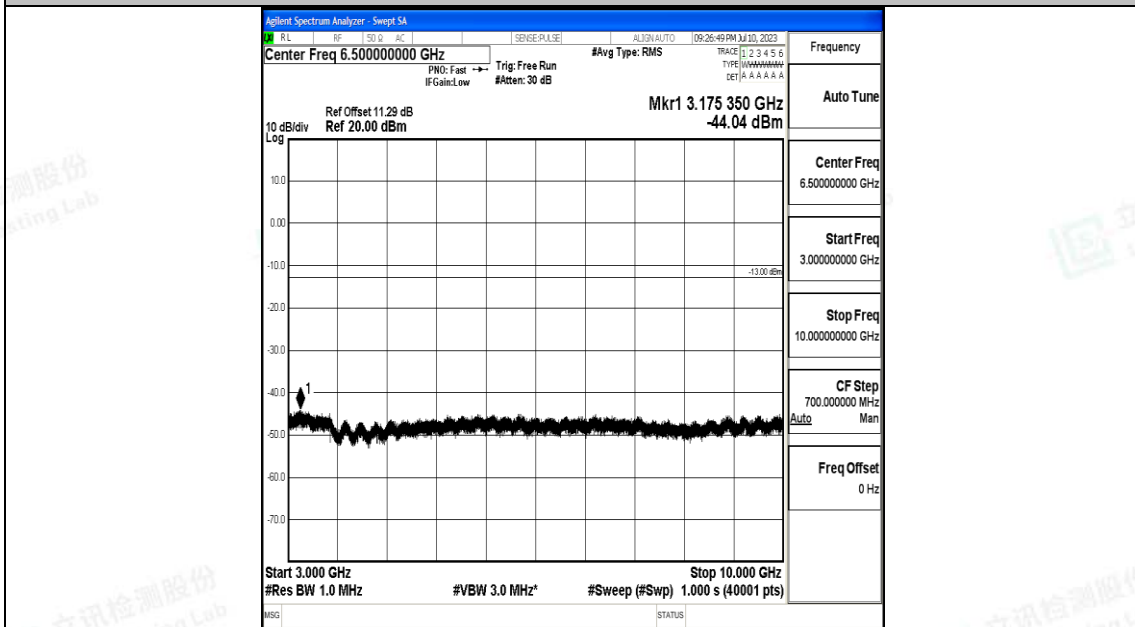

Band5\_5MHz\_16QAM\_20425\_1RB#0\_0.15~30\_0.15~30

Band5\_5MHz\_16QAM\_20425\_1RB#0\_30~1000\_30~1000

Band5\_5MHz\_16QAM\_20425\_1RB#0\_1000~3000\_1000~3000

Band5\_5MHz\_16QAM\_20425\_1RB#0\_3000~10000\_3000~10000