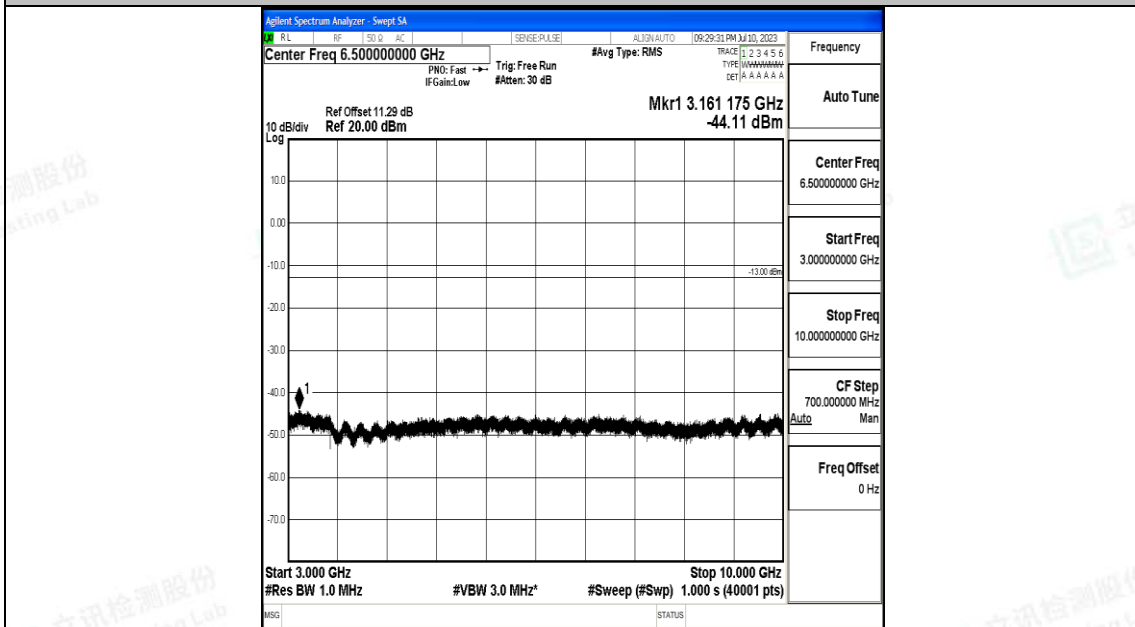

Band5\_5MHz\_16QAM\_20625\_1RB#0\_0.15~30\_0.15~30

Band5\_5MHz\_16QAM\_20625\_1RB#0\_30~1000\_30~1000

Band5\_5MHz\_16QAM\_20625\_1RB#0\_1000~3000\_1000~3000

Band5\_5MHz\_16QAM\_20625\_1RB#0\_3000~10000\_3000~10000