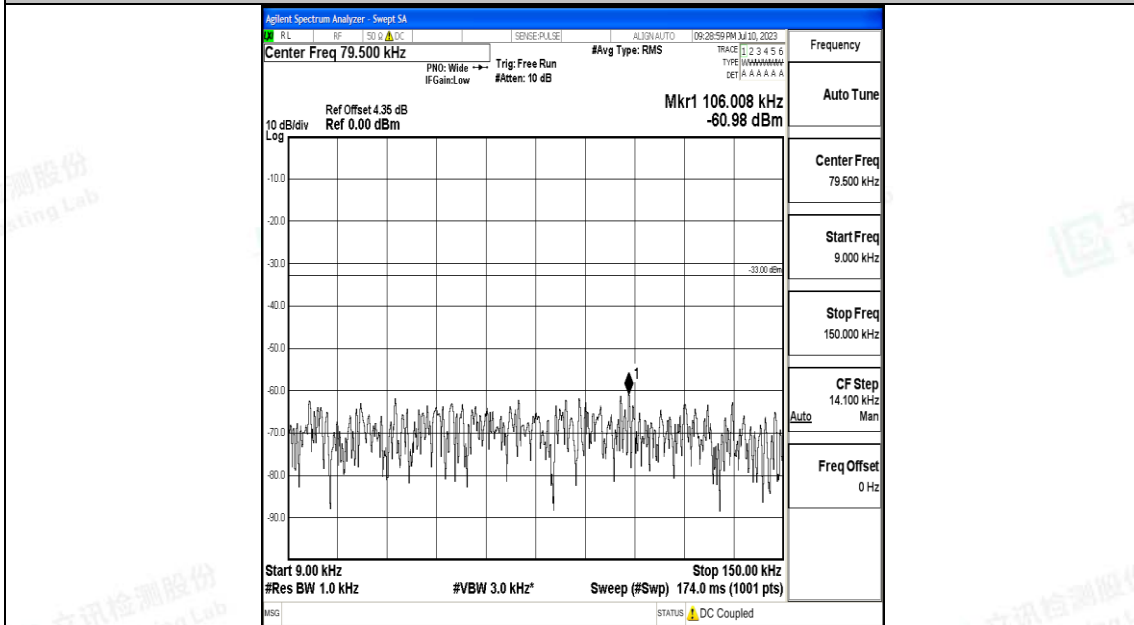

Band5\_5MHz\_QPSK\_20625\_1RB#0\_30~1000\_30~1000

Band5\_5MHz\_QPSK\_20625\_1RB#0\_1000~3000\_1000~3000

Band5\_5MHz\_QPSK\_20625\_1RB#0\_3000~10000\_3000~10000

Band5\_5MHz\_16QAM\_20625\_1RB#0\_0.009~0.15\_0.009~0.15