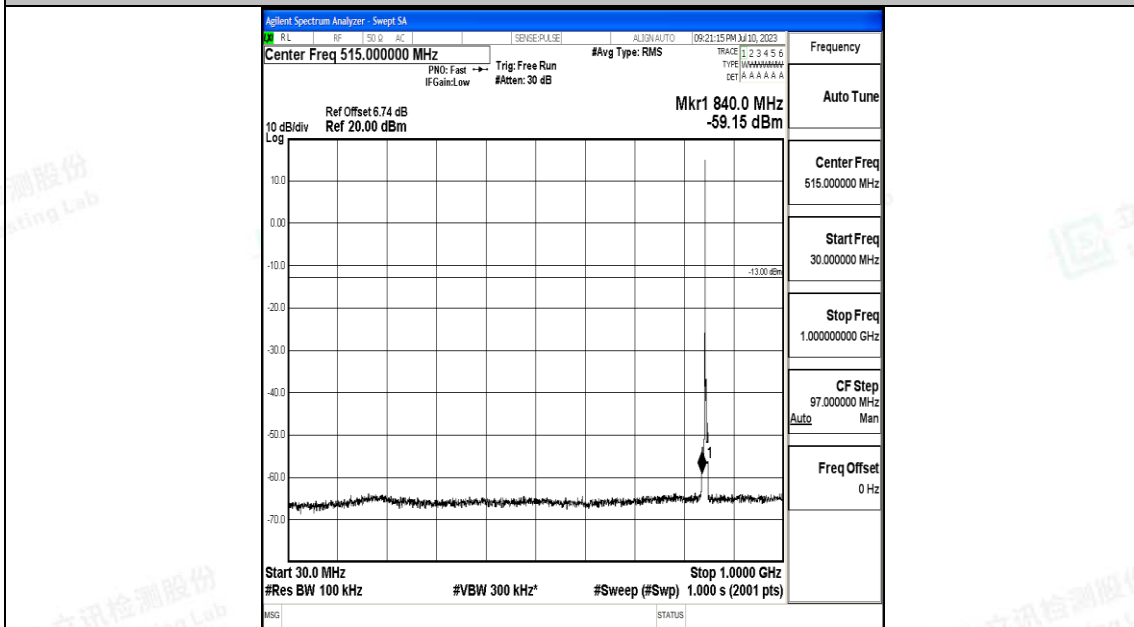

Band5\_3MHz\_QPSK\_20635\_1RB#0\_3000~10000\_3000~10000

Band5\_3MHz\_16QAM\_20635\_1RB#0\_0.009~0.15\_0.009~0.15

Band5\_3MHz\_16QAM\_20635\_1RB#0\_0.15~30\_0.15~30

Band5\_3MHz\_16QAM\_20635\_1RB#0\_30~1000\_30~1000