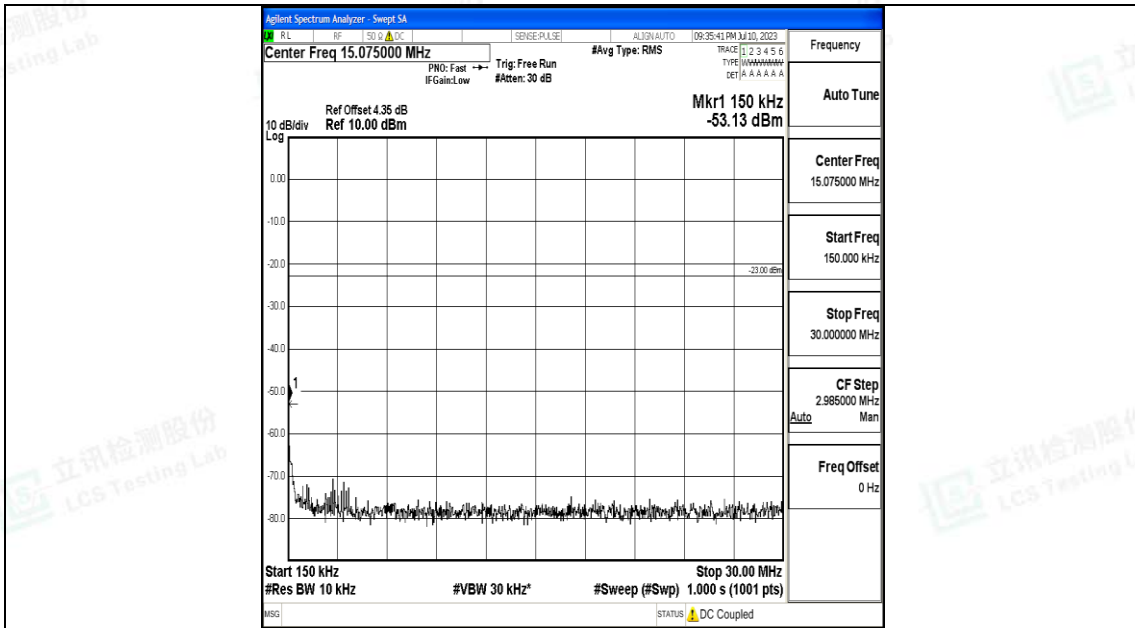

Band5\_10MHz\_QPSK\_20600\_1RB#0\_30~1000\_30~1000

Band5\_10MHz\_QPSK\_20600\_1RB#0\_1000~3000\_1000~3000

Band5\_10MHz\_QPSK\_20600\_1RB#0\_3000~10000\_3000~10000

Band5\_10MHz\_16QAM\_20600\_1RB#0\_0.009~0.15\_0.009~0.15