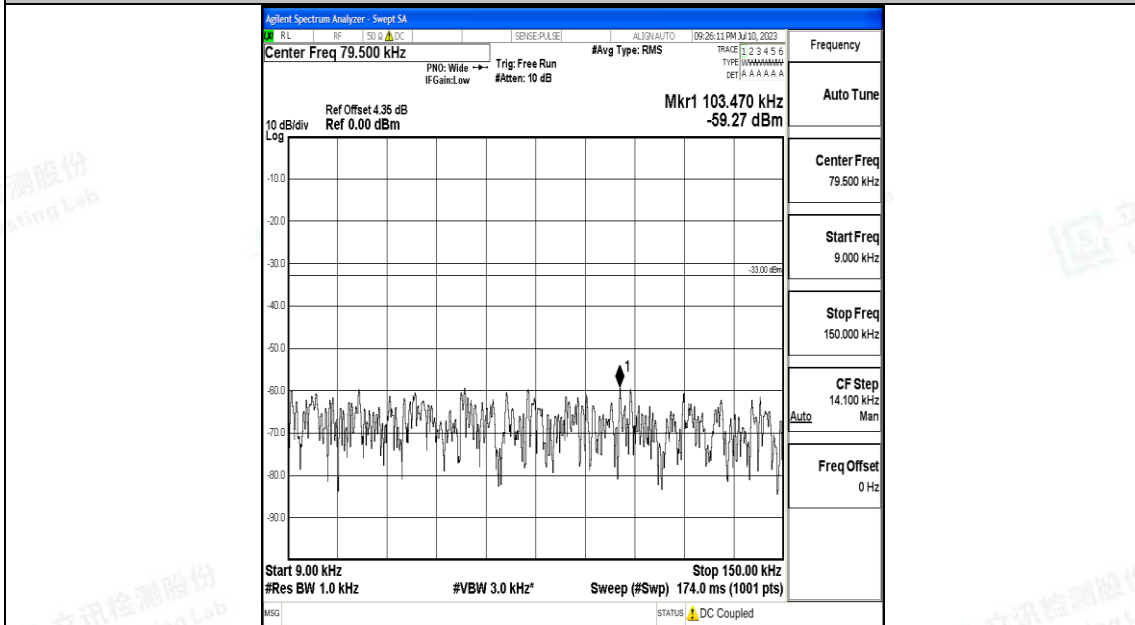

Band5\_5MHz\_QPSK\_20425\_1RB#0\_30~1000\_30~1000

Band5\_5MHz\_QPSK\_20425\_1RB#0\_1000~3000\_1000~3000

Band5\_5MHz\_QPSK\_20425\_1RB#0\_3000~10000\_3000~10000

Band5\_5MHz\_16QAM\_20425\_1RB#0\_0.009~0.15\_0.009~0.15