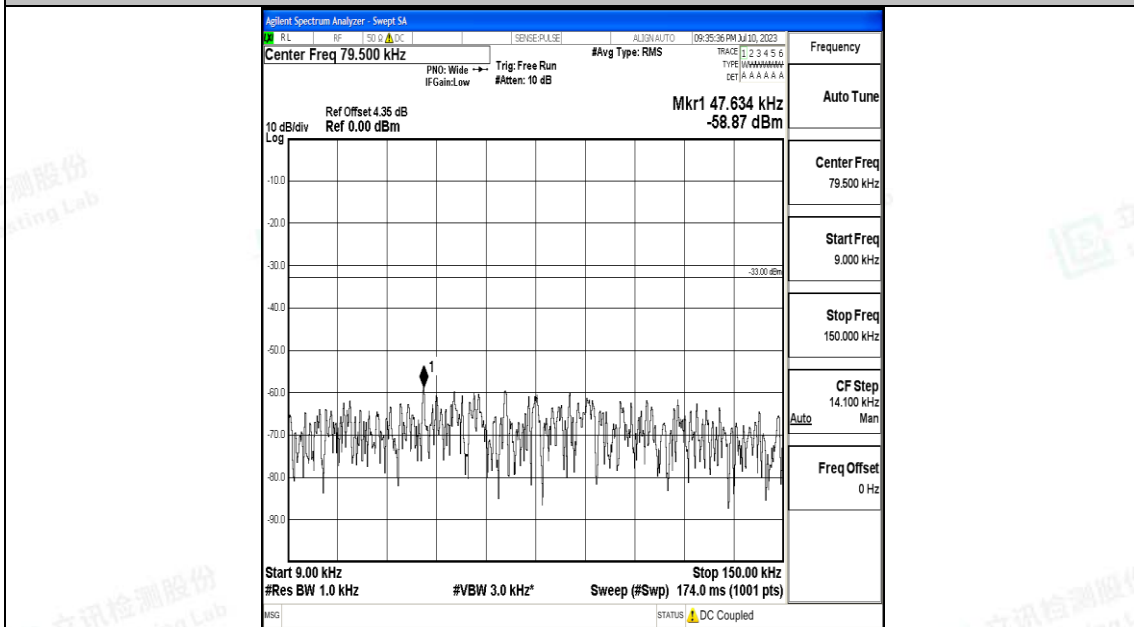

Band5\_10MHz\_QPSK\_20600\_1RB#0\_30~1000\_30~1000

Band5\_10MHz\_QPSK\_20600\_1RB#0\_1000~3000\_1000~3000

Band5\_10MHz\_QPSK\_20600\_1RB#0\_3000~10000\_3000~10000

Band5\_10MHz\_16QAM\_20600\_1RB#0\_0.009~0.15\_0.009~0.15