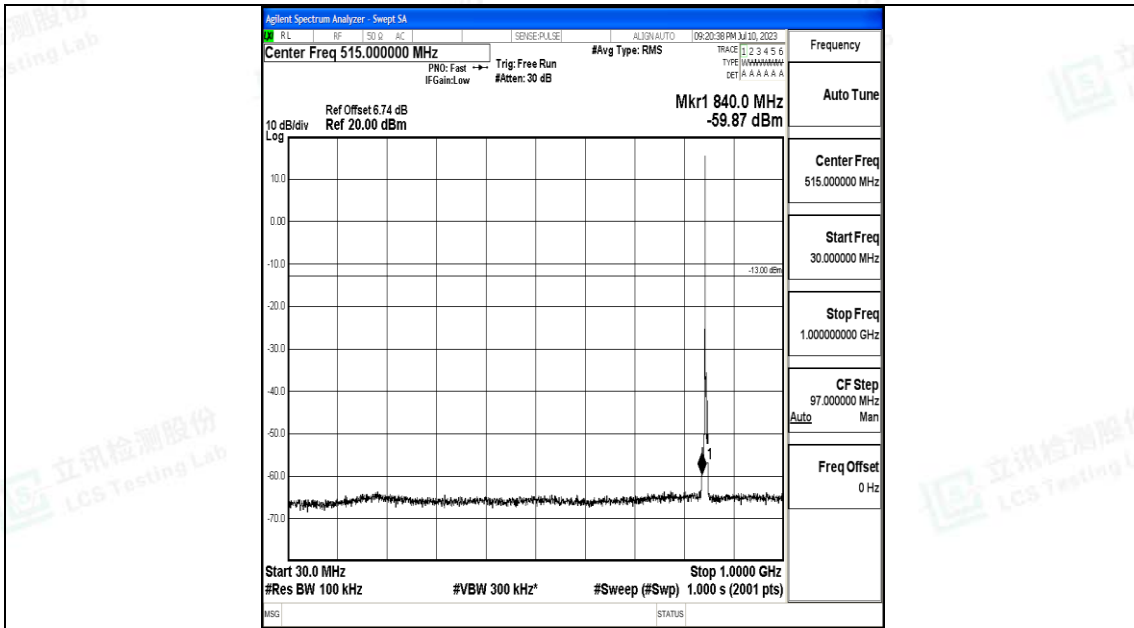

Band5_3MHz_QPSK_20635_1RB#0_0.15~30_0.15~30

Band5_3MHz_QPSK_20635_1RB#0_30~1000_30~1000