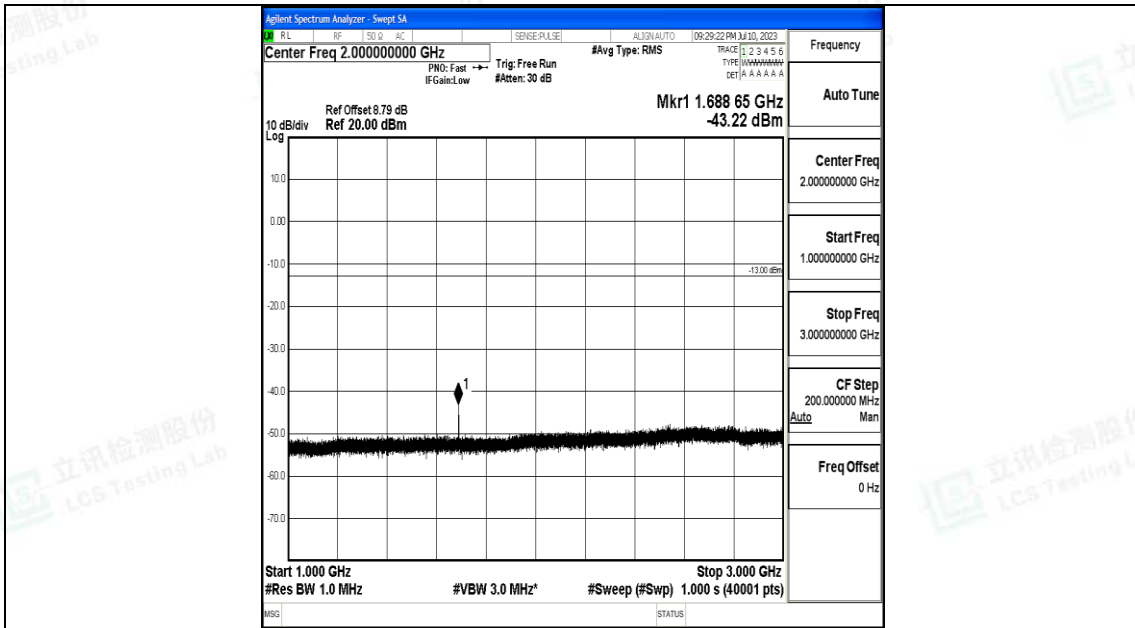

Band5_5MHz_16QAM_20625_1RB#0_30~1000_30~1000

Band5_5MHz_16QAM_20625_1RB#0_1000~3000_1000~3000