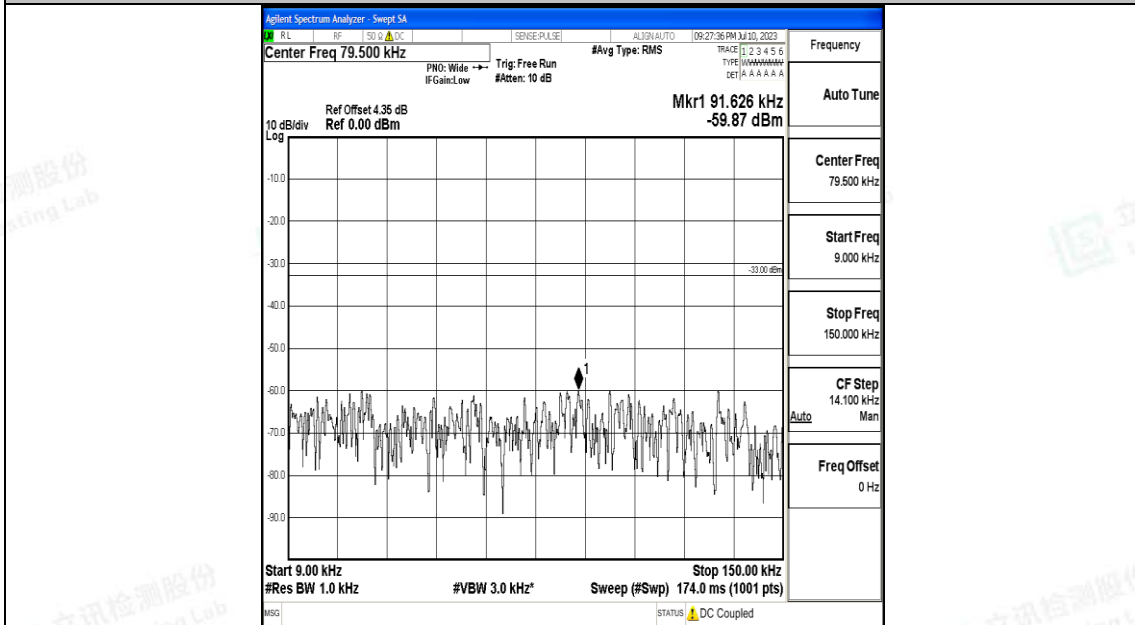

Band5_5MHz_QPSK_20525_1RB#0_3000~10000_3000~10000

Band5_5MHz_16QAM_20525_1RB#0_0.009~0.15_0.009~0.15