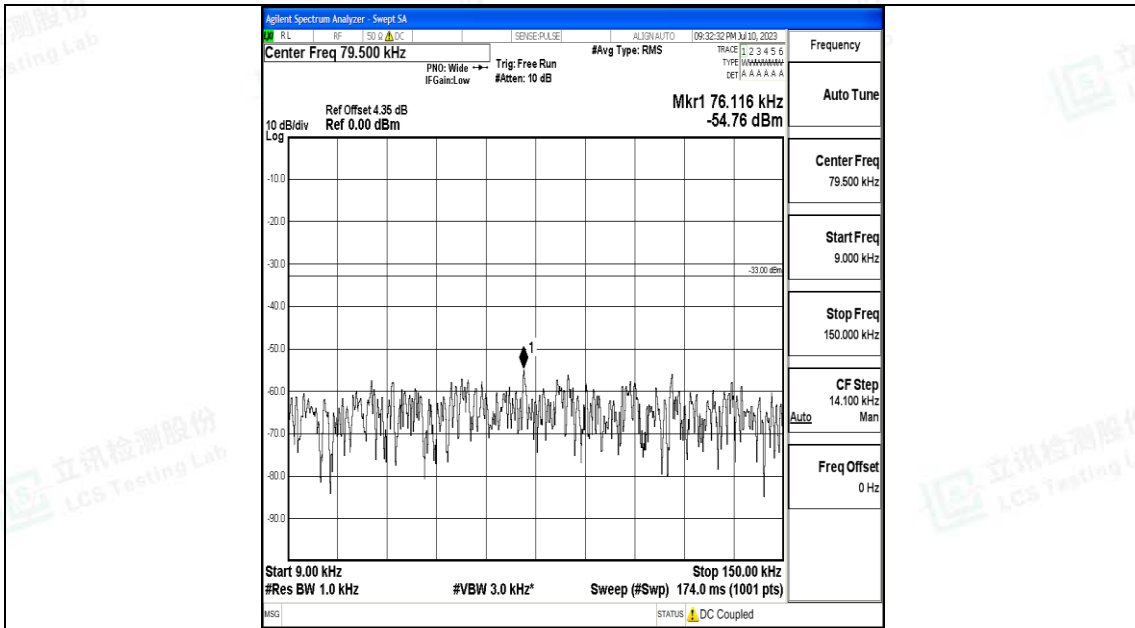

Band5\_5MHz\_16QAM\_20625\_1RB#0\_0.15~30\_0.15~30

Band5\_5MHz\_16QAM\_20625\_1RB#0\_30~1000\_30~1000

Band5\_5MHz\_16QAM\_20625\_1RB#0\_1000~3000\_1000~3000

Band5\_5MHz\_16QAM\_20625\_1RB#0\_3000~10000\_3000~10000