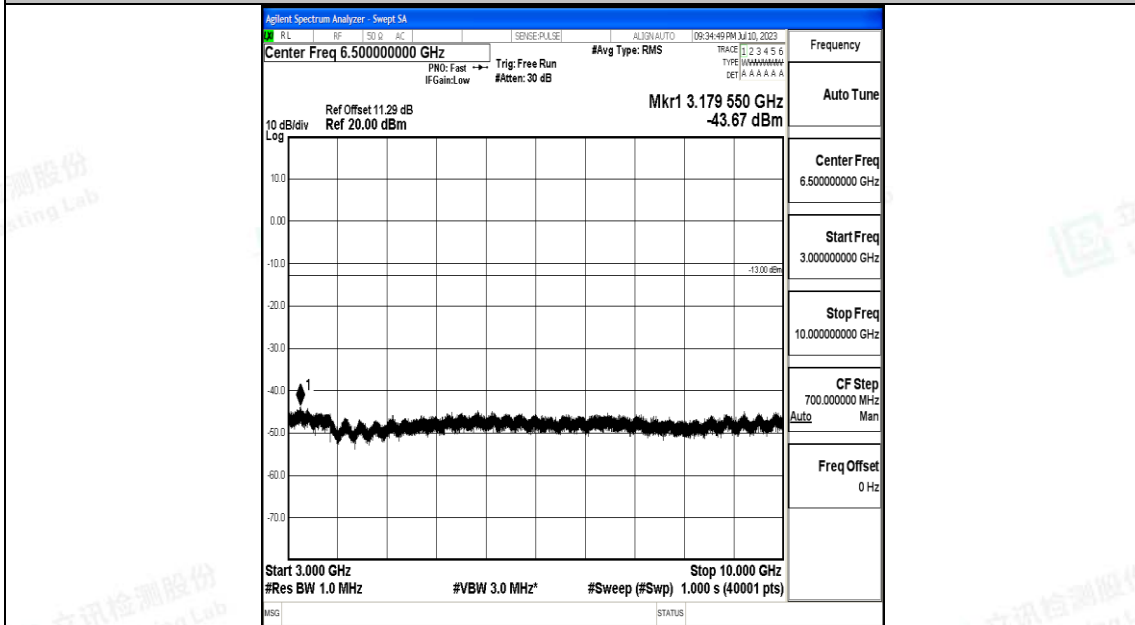

Band5_10MHz_16QAM_20525_1RB#0_1000~3000_1000~3000

Band5_10MHz_16QAM_20525_1RB#0_3000~10000_3000~10000