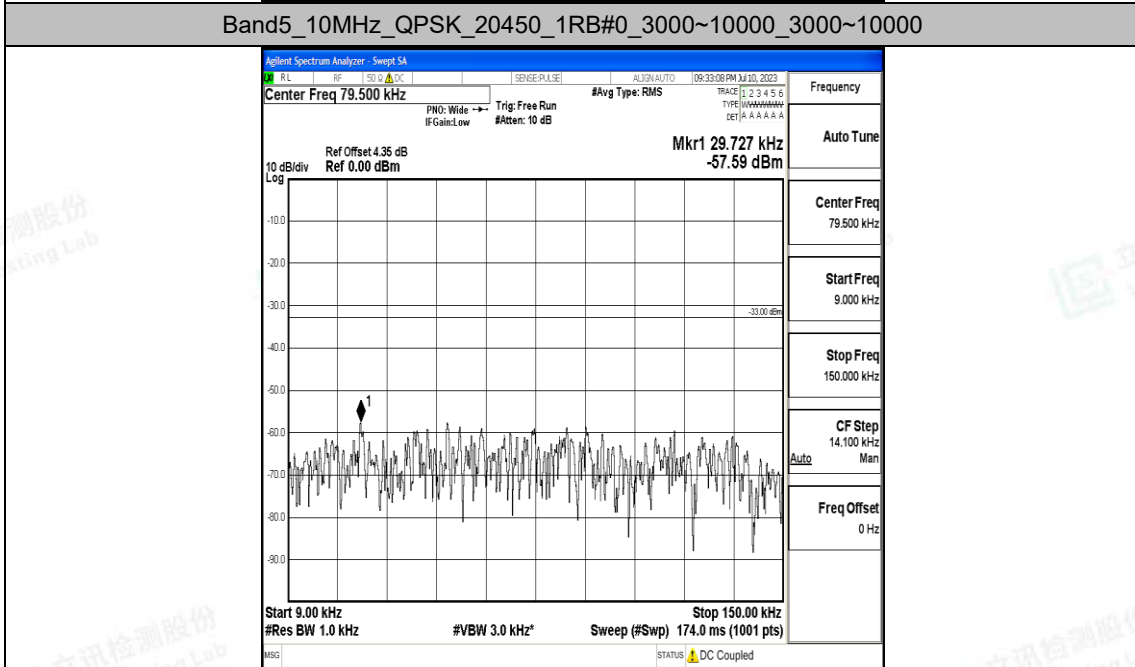

Band5\_10MHz\_QPSK\_20450\_1RB#0\_0.009~0.15\_0.009~0.15

Band5\_10MHz\_QPSK\_20450\_1RB#0\_0.15~30\_0.15~30

Band5\_10MHz\_QPSK\_20450\_1RB#0\_30~1000\_30~1000

Band5\_10MHz\_QPSK\_20450\_1RB#0\_1000~3000\_1000~3000