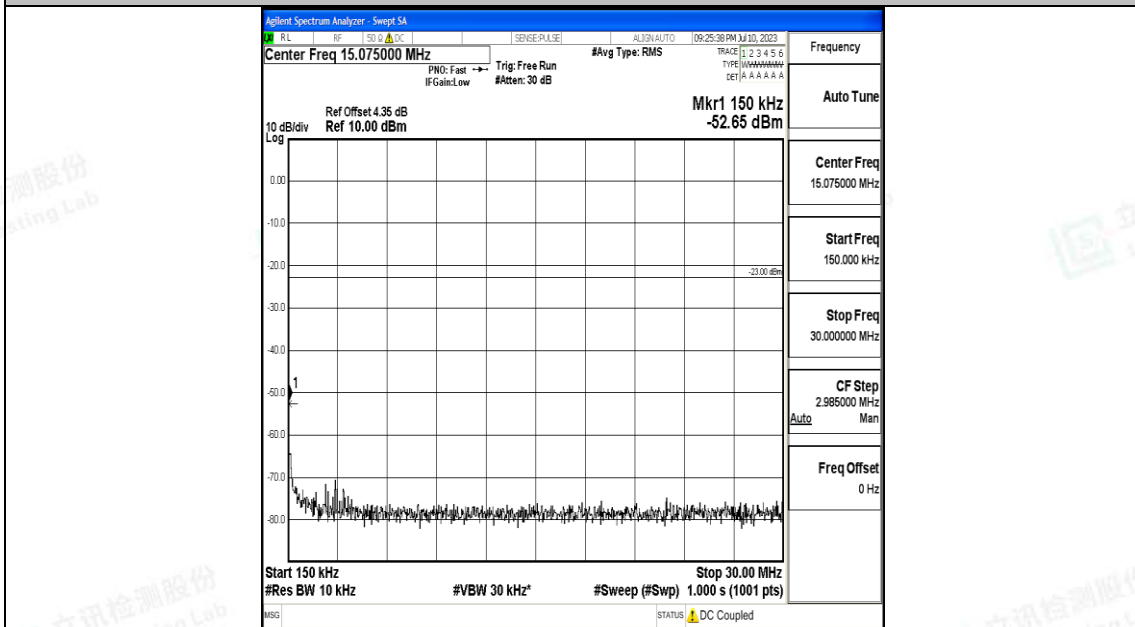

Band5\_3MHz\_16QAM\_20635\_1RB#0\_1000~3000\_1000~3000

Band5\_3MHz\_16QAM\_20635\_1RB#0\_3000~10000\_3000~10000

Band5\_5MHz\_QPSK\_20425\_1RB#0\_0.009~0.15\_0.009~0.15

Band5\_5MHz\_QPSK\_20425\_1RB#0\_0.15~30\_0.15~30