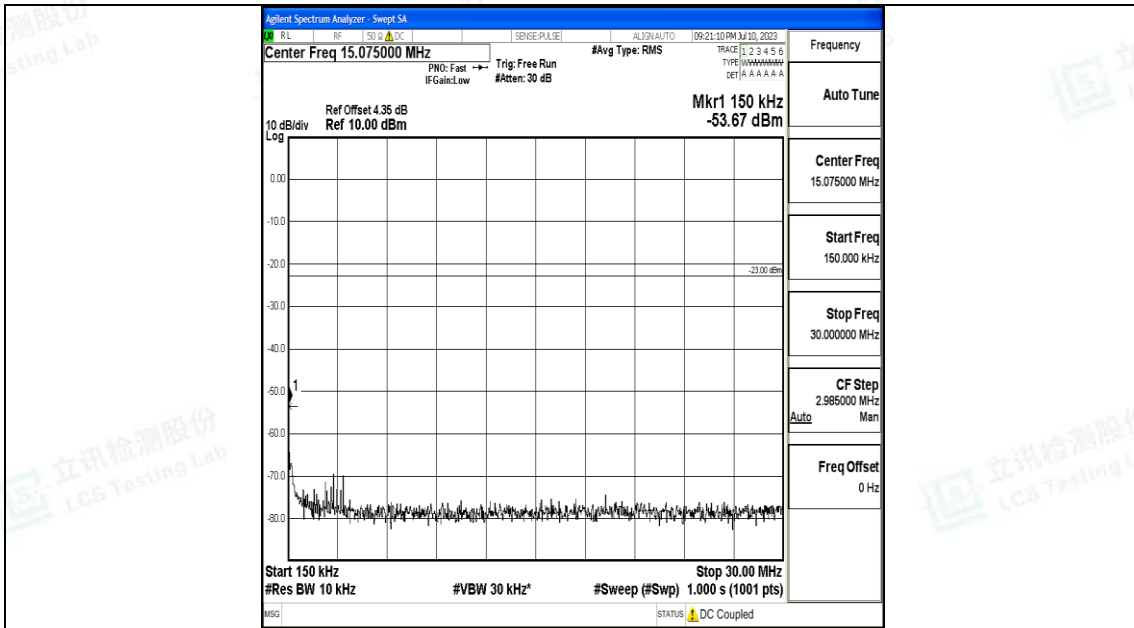

Band5_3MHz_16QAM_20635_1RB#0_0.009~0.15_0.009~0.15

Band5_3MHz_16QAM_20635_1RB#0_0.15~30_0.15~30