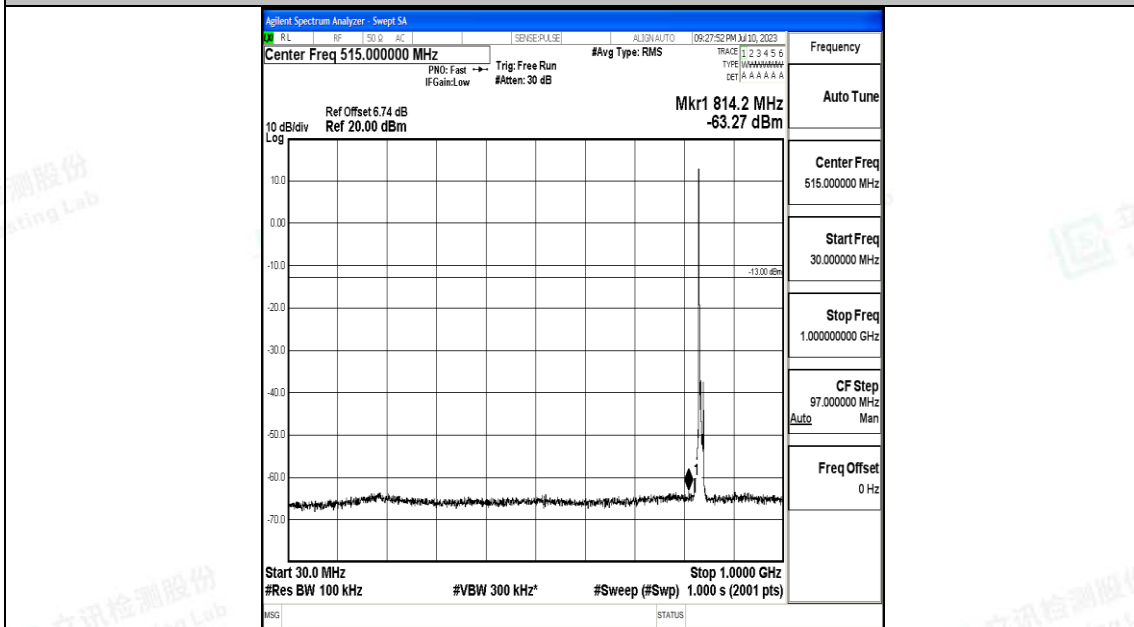

Band5\_5MHz\_QPSK\_20525\_1RB#0\_3000~10000\_3000~10000

Band5\_5MHz\_16QAM\_20525\_1RB#0\_0.009~0.15\_0.009~0.15

Band5\_5MHz\_16QAM\_20525\_1RB#0\_0.15~30\_0.15~30

Band5\_5MHz\_16QAM\_20525\_1RB#0\_30~1000\_30~1000