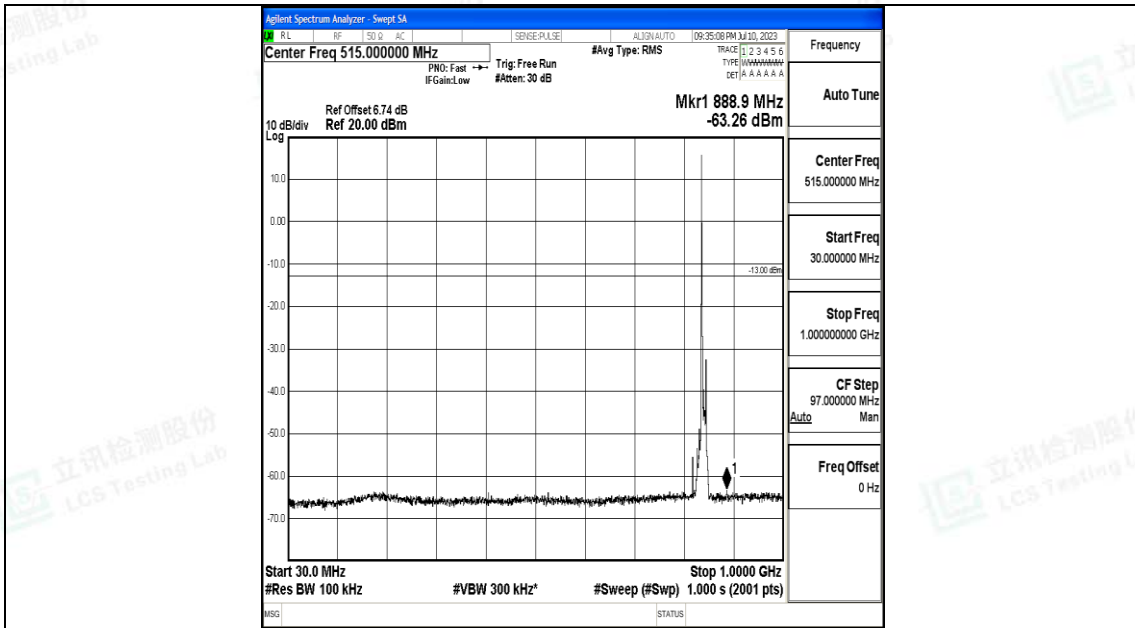

Band5\_10MHz\_16QAM\_20525\_1RB#0\_1000~3000\_1000~3000

Band5\_10MHz\_16QAM\_20525\_1RB#0\_3000~10000\_3000~10000

Band5\_10MHz\_QPSK\_20600\_1RB#0\_0.009~0.15\_0.009~0.15

Band5\_10MHz\_QPSK\_20600\_1RB#0\_0.15~30\_0.15~30