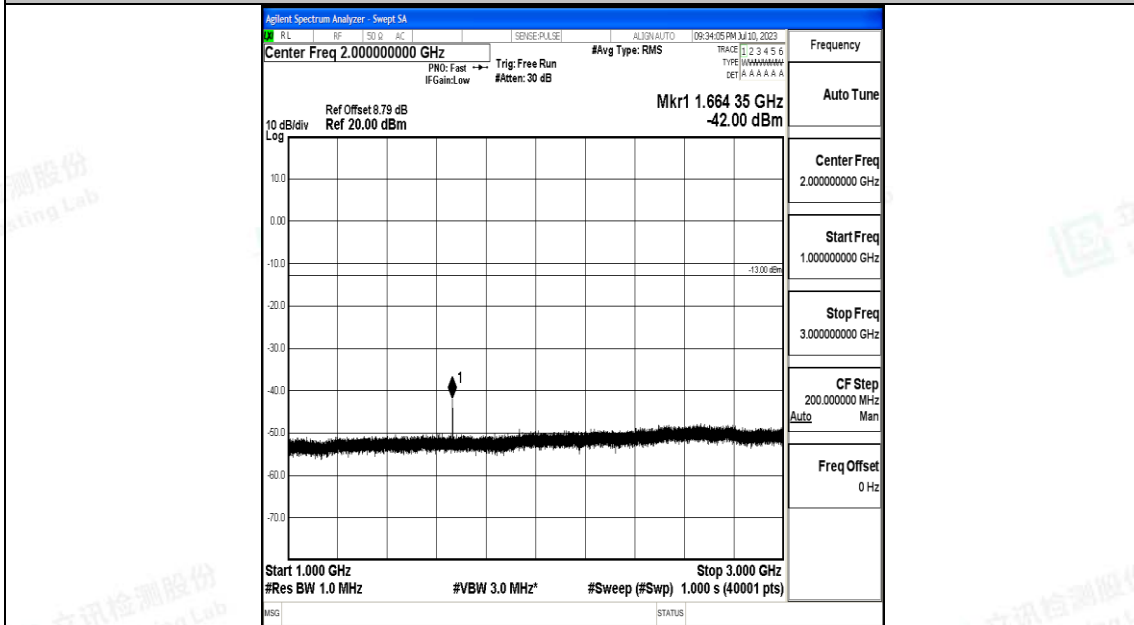

Band5\_10MHz\_QPSK\_20525\_1RB#0\_0.009~0.15\_0.009~0.15

Band5\_10MHz\_QPSK\_20525\_1RB#0\_0.15~30\_0.15~30

Band5\_10MHz\_QPSK\_20525\_1RB#0\_30~1000\_30~1000

Band5\_10MHz\_QPSK\_20525\_1RB#0\_1000~3000\_1000~3000