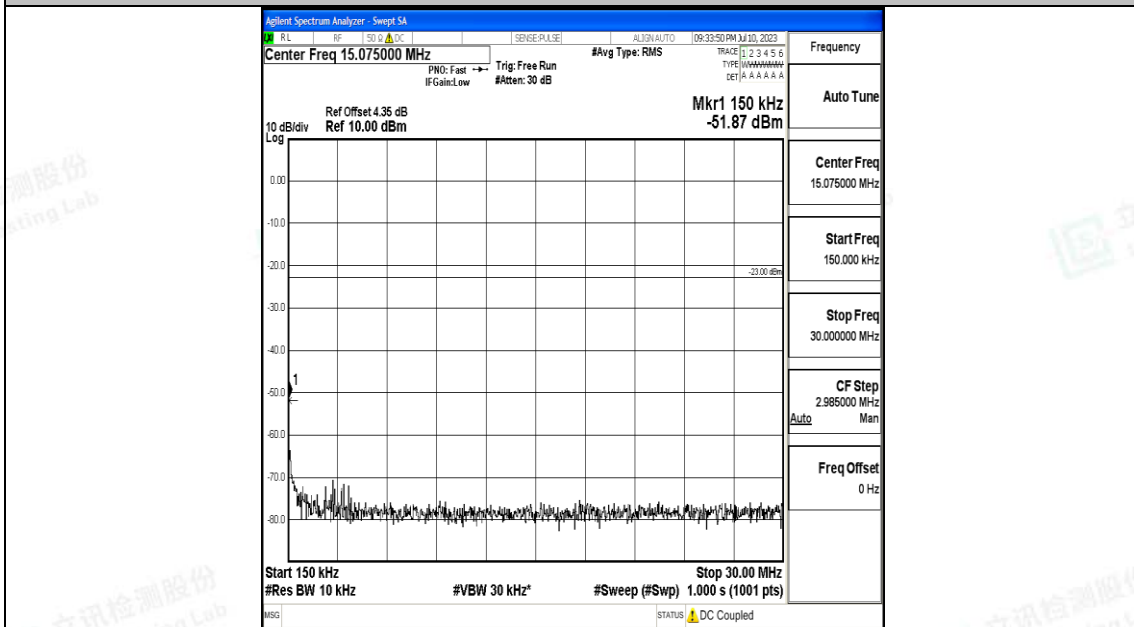

Band5_10MHz_QPSK_20525_1RB#0_0.009~0.15_0.009~0.15

Band5_10MHz_QPSK_20525_1RB#0_0.15~30_0.15~30