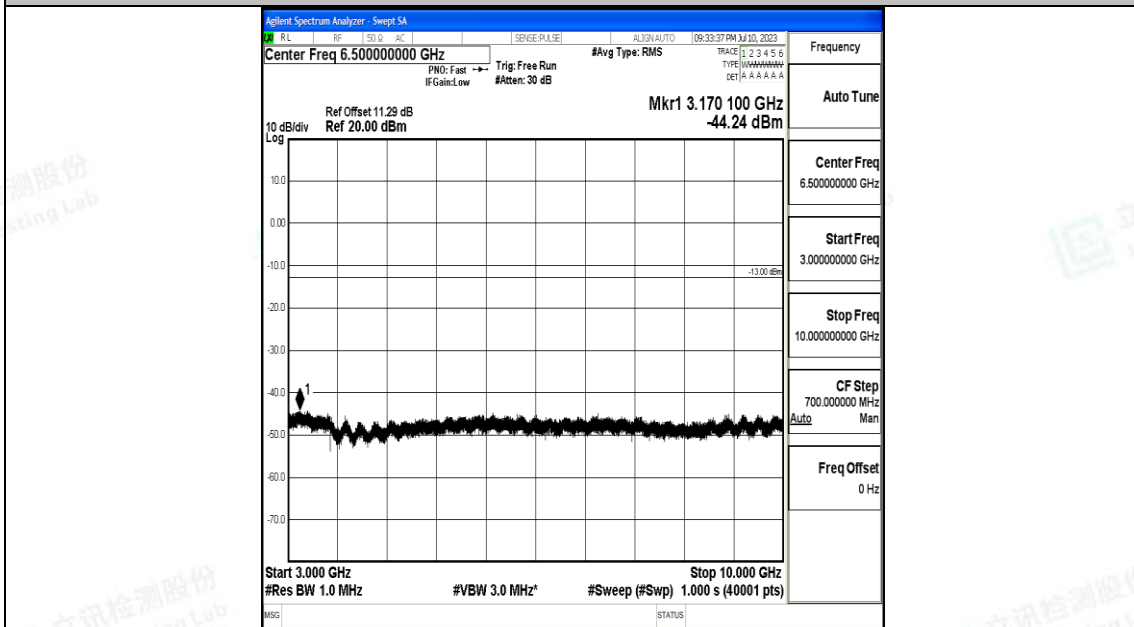

Band5\_10MHz\_16QAM\_20450\_1RB#0\_0.15~30\_0.15~30

Band5\_10MHz\_16QAM\_20450\_1RB#0\_30~1000\_30~1000

Band5\_10MHz\_16QAM\_20450\_1RB#0\_1000~3000\_1000~3000

Band5\_10MHz\_16QAM\_20450\_1RB#0\_3000~10000\_3000~10000