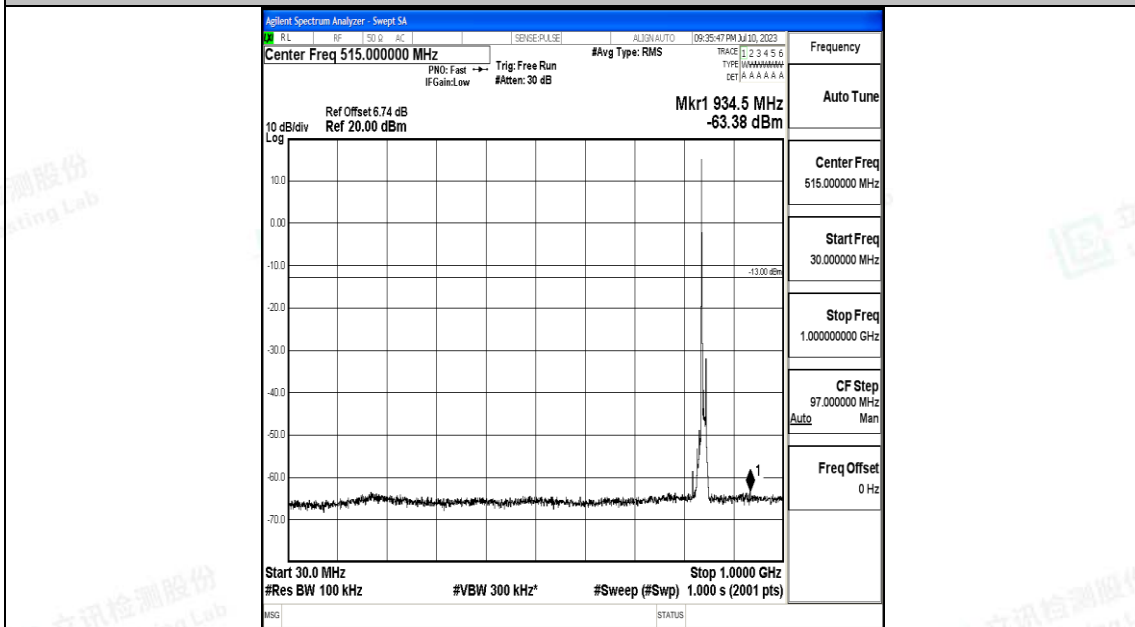

Band5_10MHz_16QAM_20600_1RB#0_0.15~30_0.15~30

Band5_10MHz_16QAM_20600_1RB#0_30~1000_30~1000