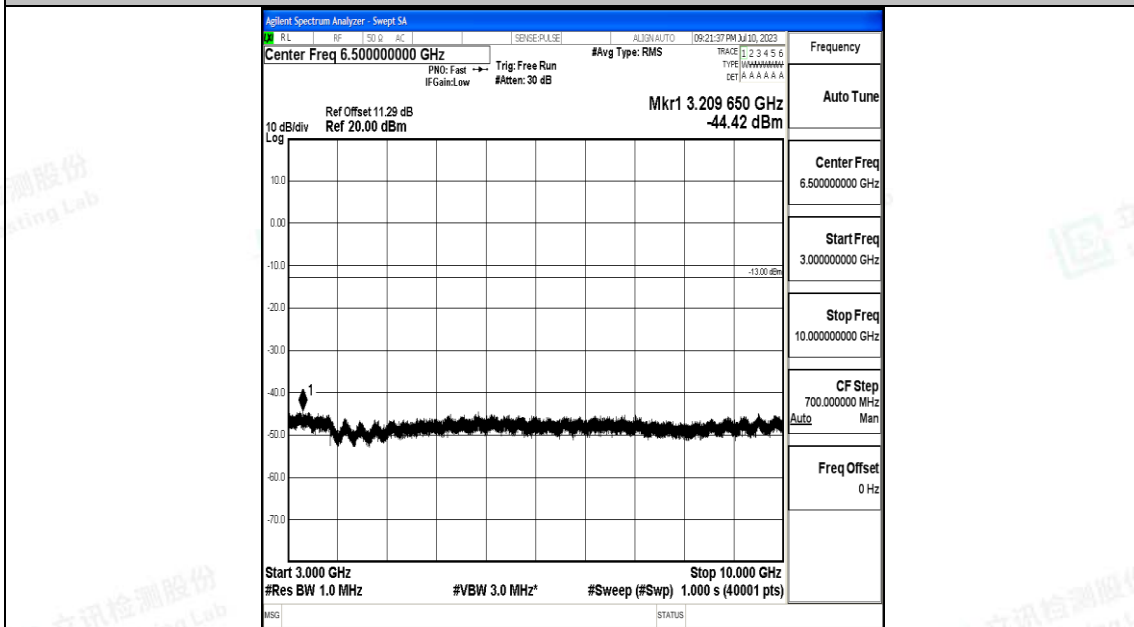

Band5_3MHz_16QAM_20635_1RB#0_1000~3000_1000~3000

Band5_3MHz_16QAM_20635_1RB#0_3000~10000_3000~10000