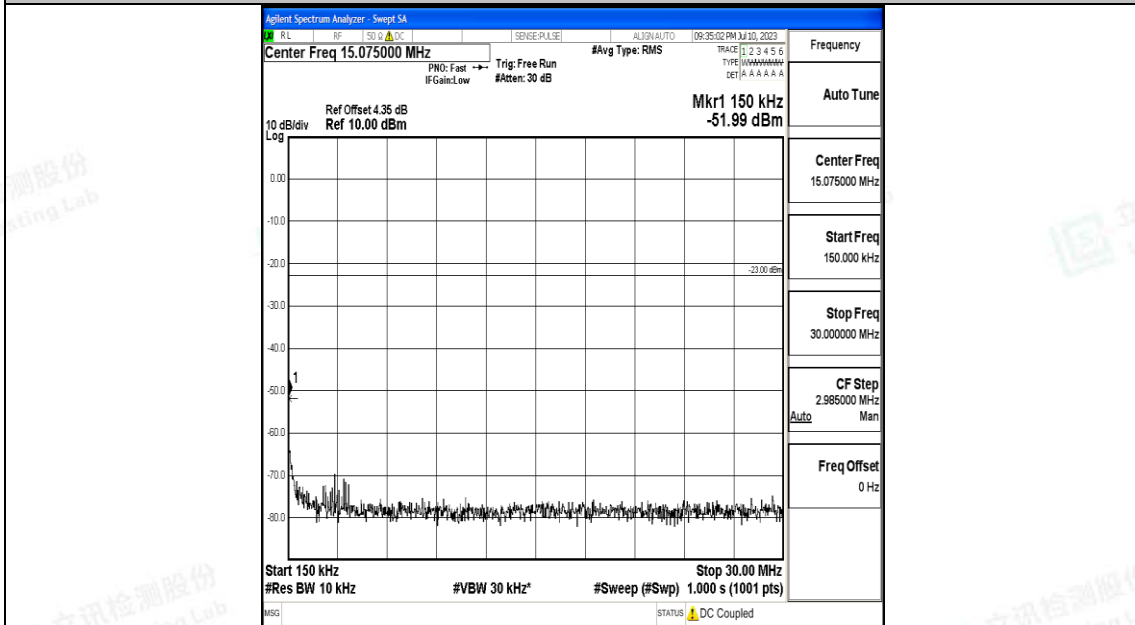

Band5\_10MHz\_16QAM\_20525\_1RB#0\_1000~3000\_1000~3000

Band5\_10MHz\_16QAM\_20525\_1RB#0\_3000~10000\_3000~10000

Band5\_10MHz\_QPSK\_20600\_1RB#0\_0.009~0.15\_0.009~0.15

Band5\_10MHz\_QPSK\_20600\_1RB#0\_0.15~30\_0.15~30