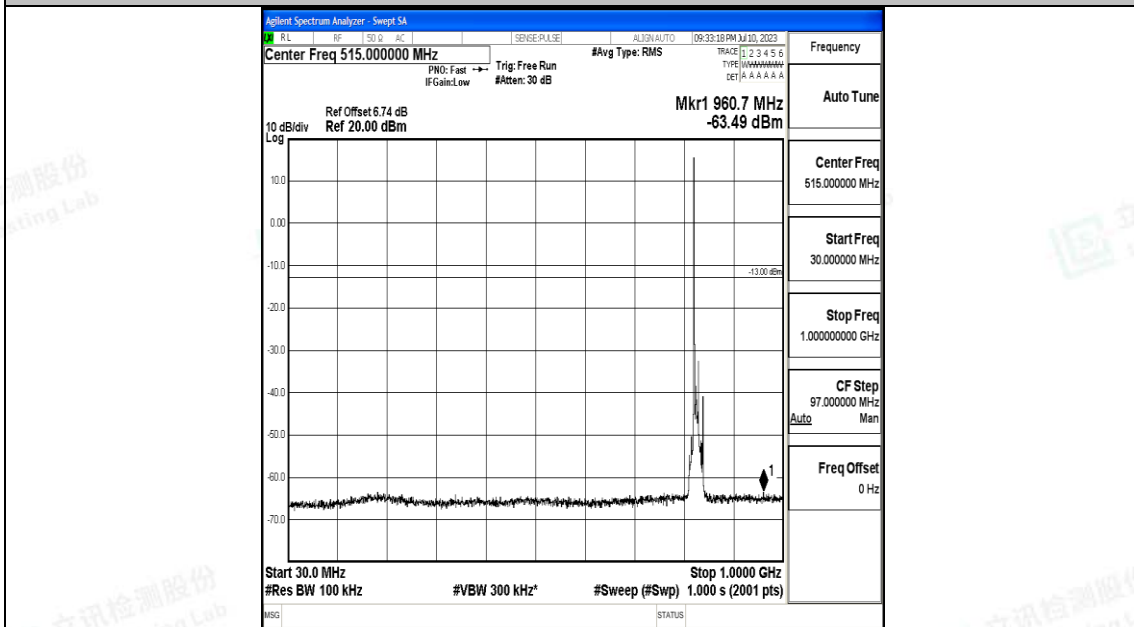

Band5_10MHz_16QAM_20450_1RB#0_0.15~30_0.15~30

Band5_10MHz_16QAM_20450_1RB#0_30~1000_30~1000