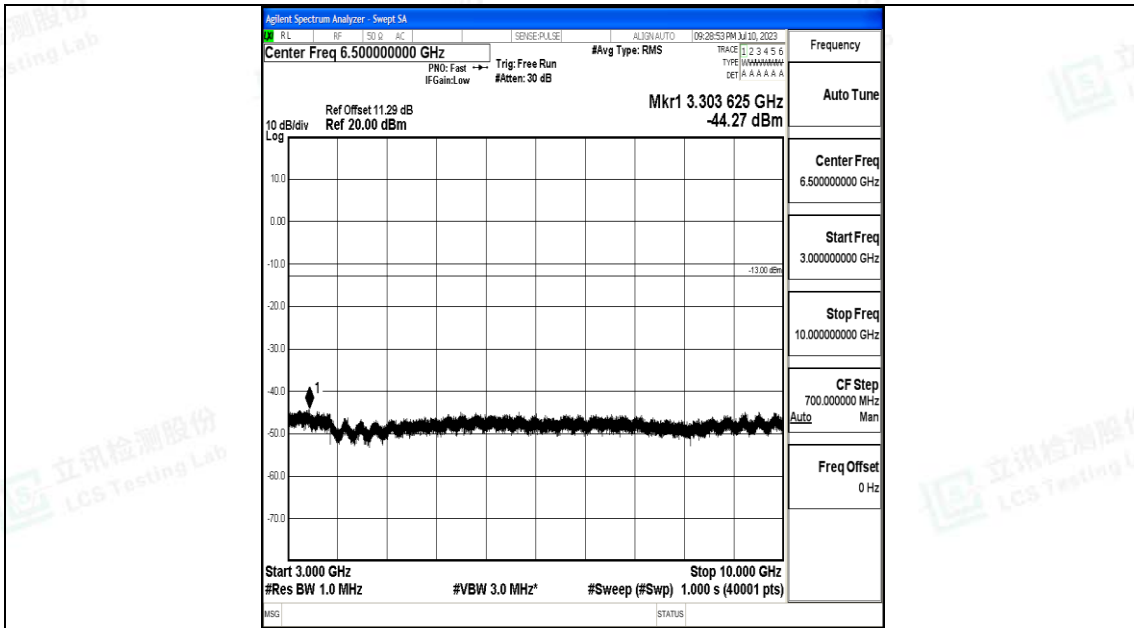

Band5_5MHz_QPSK_20625_1RB#0_1000~3000_1000~3000

Band5_5MHz_QPSK_20625_1RB#0_3000~10000_3000~10000