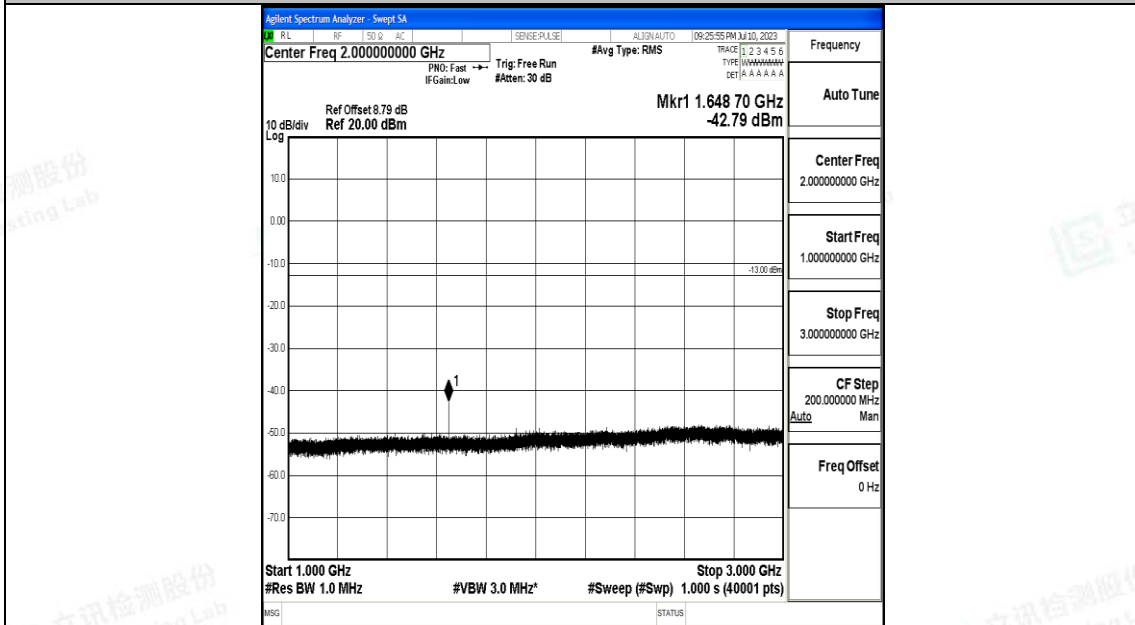

Band5_5MHz_QPSK_20425_1RB#0_30~1000_30~1000

Band5_5MHz_QPSK_20425_1RB#0_1000~3000_1000~3000