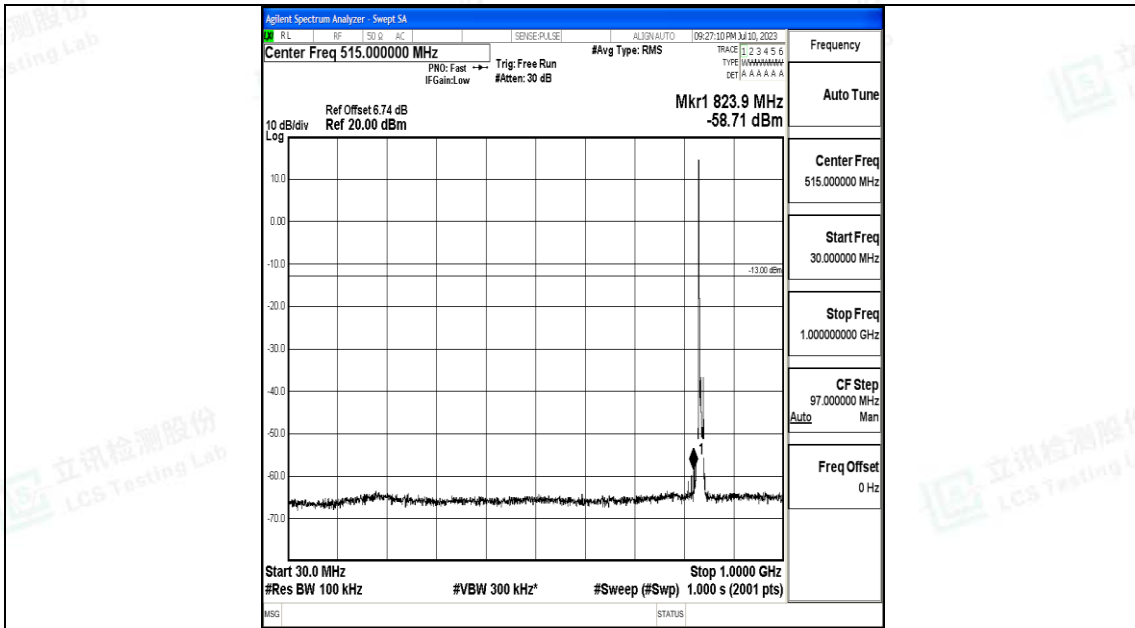

Band5_5MHz_QPSK_20525_1RB#0_0.15~30_0.15~30

Band5_5MHz_QPSK_20525_1RB#0_30~1000_30~1000