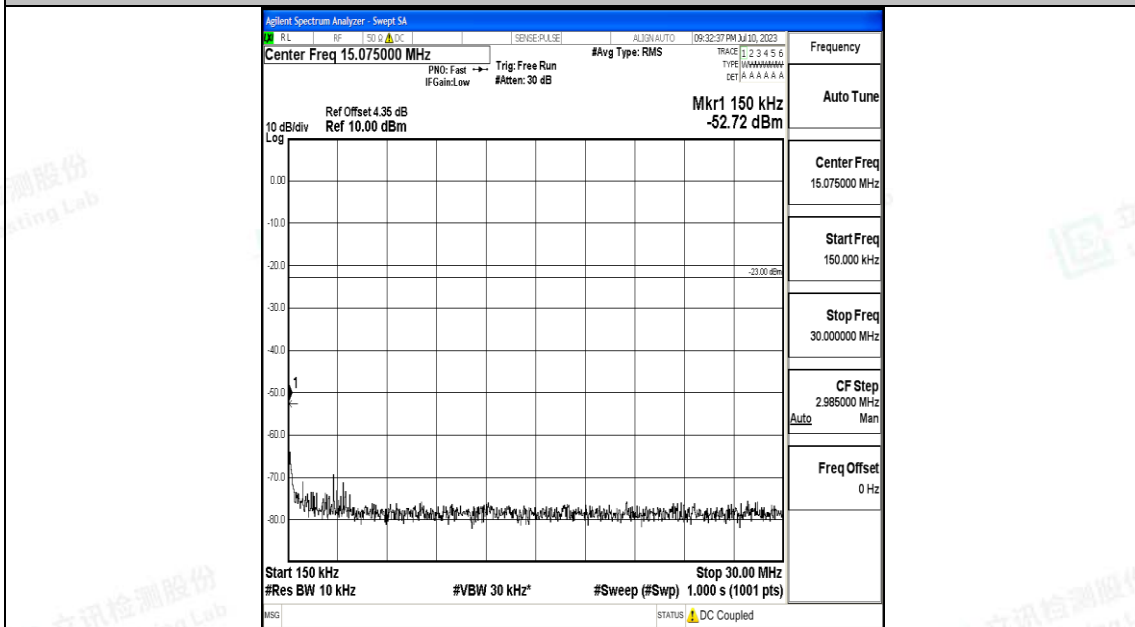

Band5_10MHz_QPSK_20450_1RB#0_0.009~0.15_0.009~0.15

Band5_10MHz_QPSK_20450_1RB#0_0.15~30_0.15~30