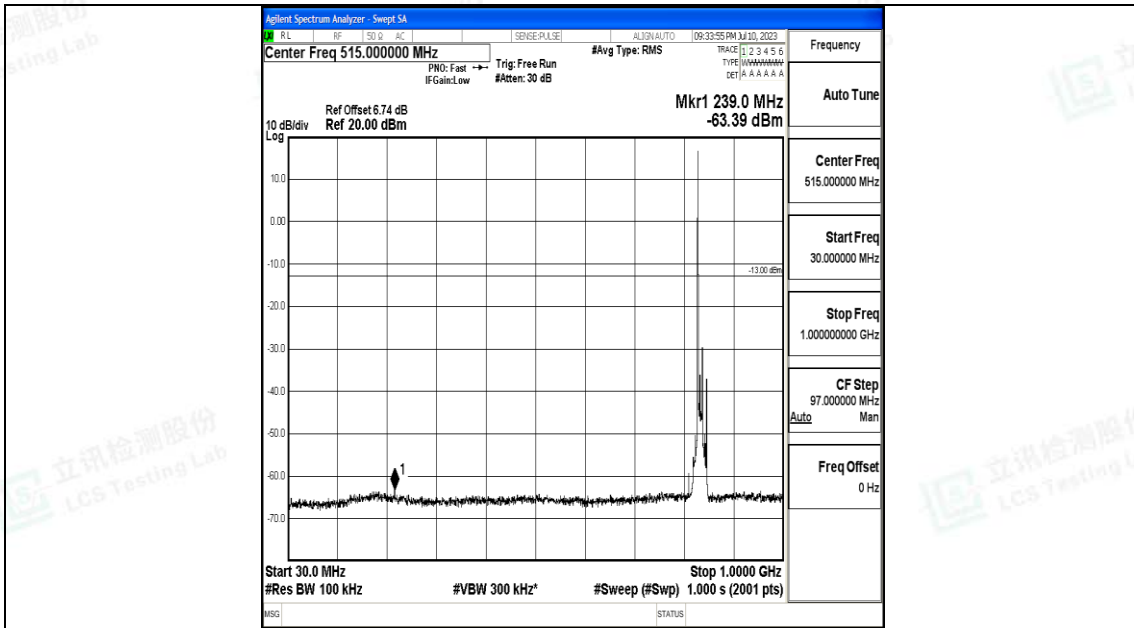

Band5_10MHz_QPSK_20525_1RB#0_0.15~30_0.15~30

Band5_10MHz_QPSK_20525_1RB#0_30~1000_30~1000