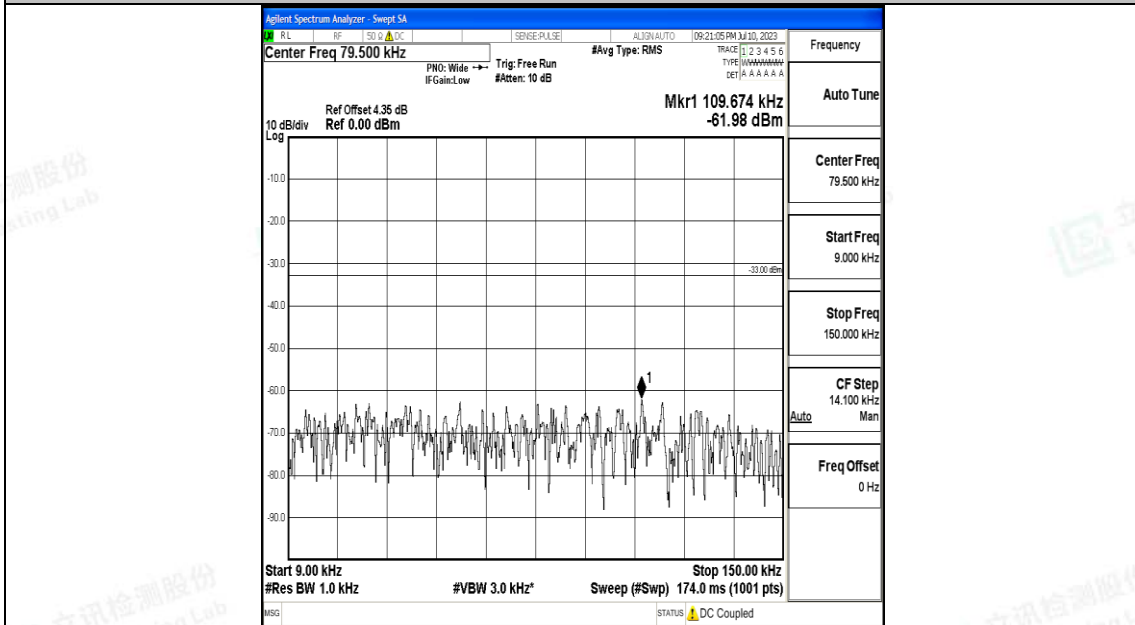

Band5_3MHz_QPSK_20635_1RB#0_3000~10000_3000~10000

Band5_3MHz_16QAM_20635_1RB#0_0.009~0.15_0.009~0.15