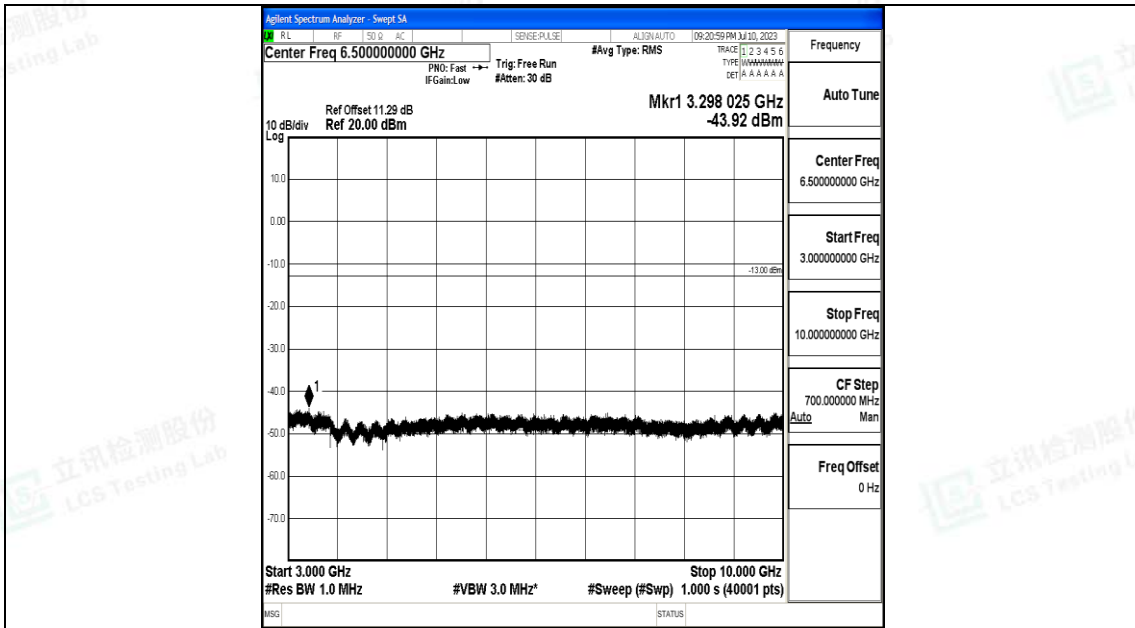

Band5\_3MHz\_QPSK\_20635\_1RB#0\_0.009~0.15\_0.009~0.15

Band5\_3MHz\_QPSK\_20635\_1RB#0\_0.15~30\_0.15~30

Band5\_3MHz\_QPSK\_20635\_1RB#0\_30~1000\_30~1000

Band5\_3MHz\_QPSK\_20635\_1RB#0\_1000~3000\_1000~3000