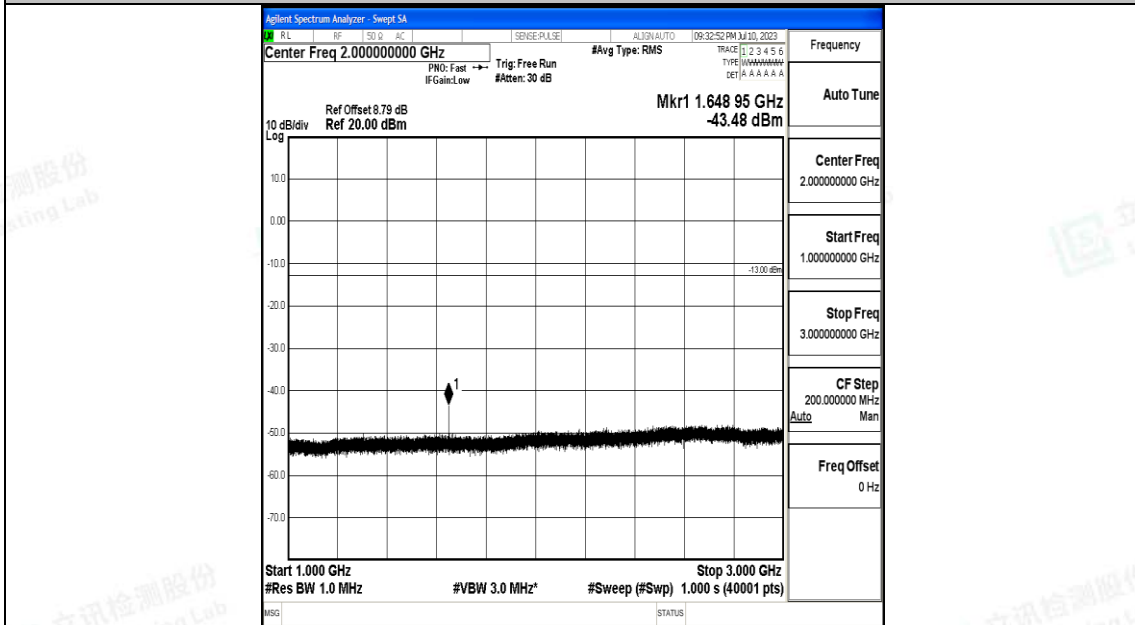

Band5\_10MHz\_QPSK\_20450\_1RB#0\_0.009~0.15\_0.009~0.15

Band5\_10MHz\_QPSK\_20450\_1RB#0\_0.15~30\_0.15~30

Band5\_10MHz\_QPSK\_20450\_1RB#0\_30~1000\_30~1000

Band5\_10MHz\_QPSK\_20450\_1RB#0\_1000~3000\_1000~3000