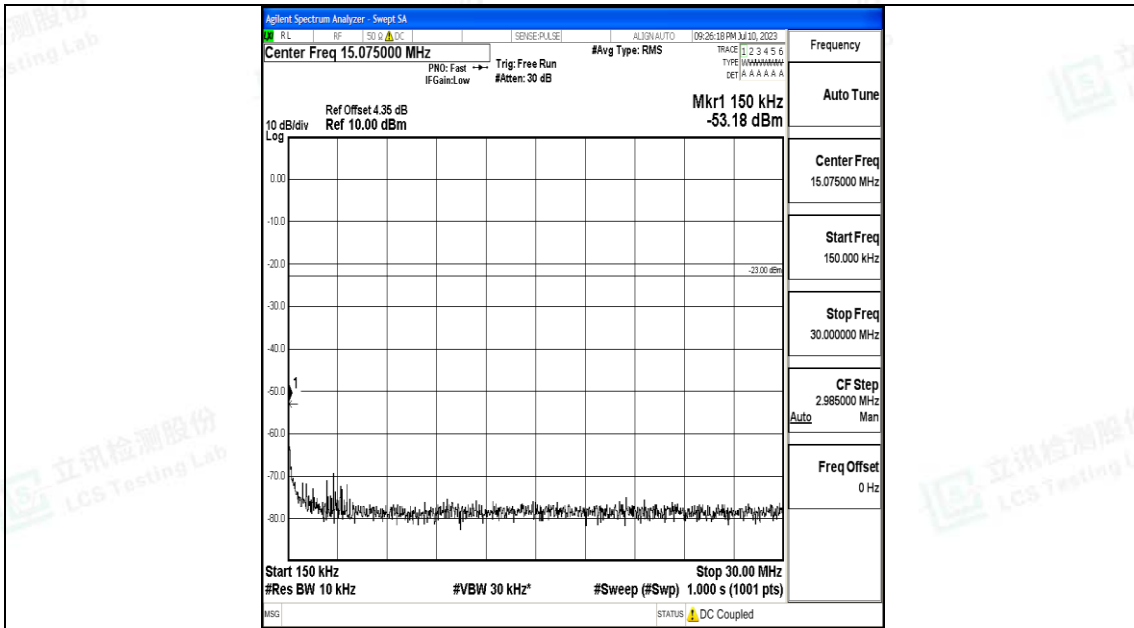

Band5\_5MHz\_QPSK\_20425\_1RB#0\_30~1000\_30~1000

Band5\_5MHz\_QPSK\_20425\_1RB#0\_1000~3000\_1000~3000

Band5\_5MHz\_QPSK\_20425\_1RB#0\_3000~10000\_3000~10000

Band5\_5MHz\_16QAM\_20425\_1RB#0\_0.009~0.15\_0.009~0.15