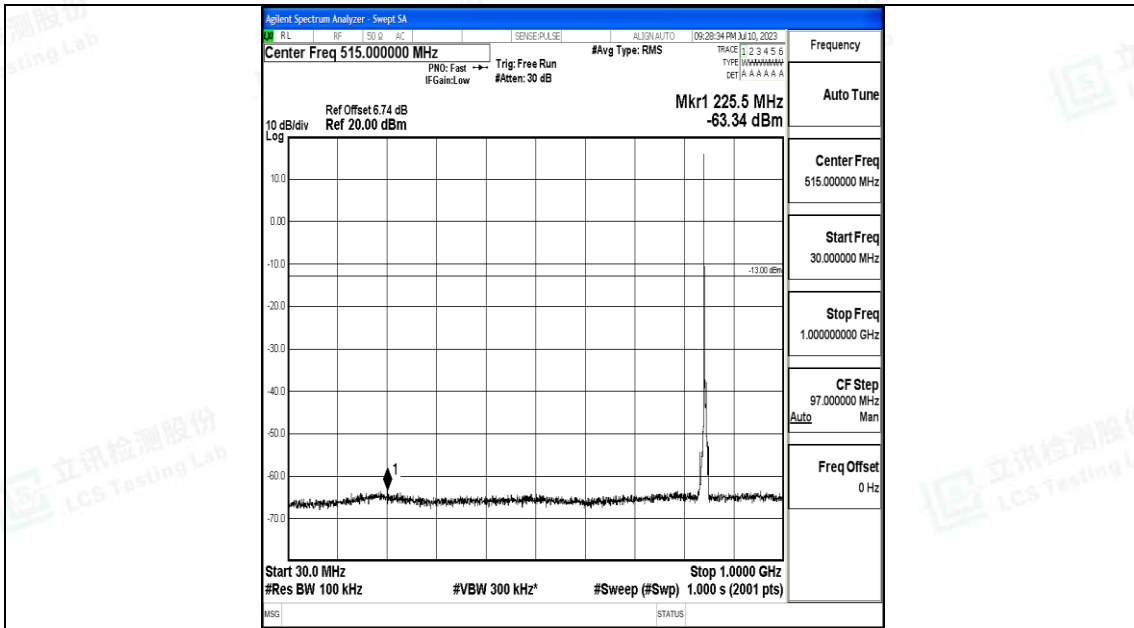

Band5\_5MHz\_16QAM\_20525\_1RB#0\_1000~3000\_1000~3000

Band5\_5MHz\_16QAM\_20525\_1RB#0\_3000~10000\_3000~10000

Band5\_5MHz\_QPSK\_20625\_1RB#0\_0.009~0.15\_0.009~0.15

Band5\_5MHz\_QPSK\_20625\_1RB#0\_0.15~30\_0.15~30