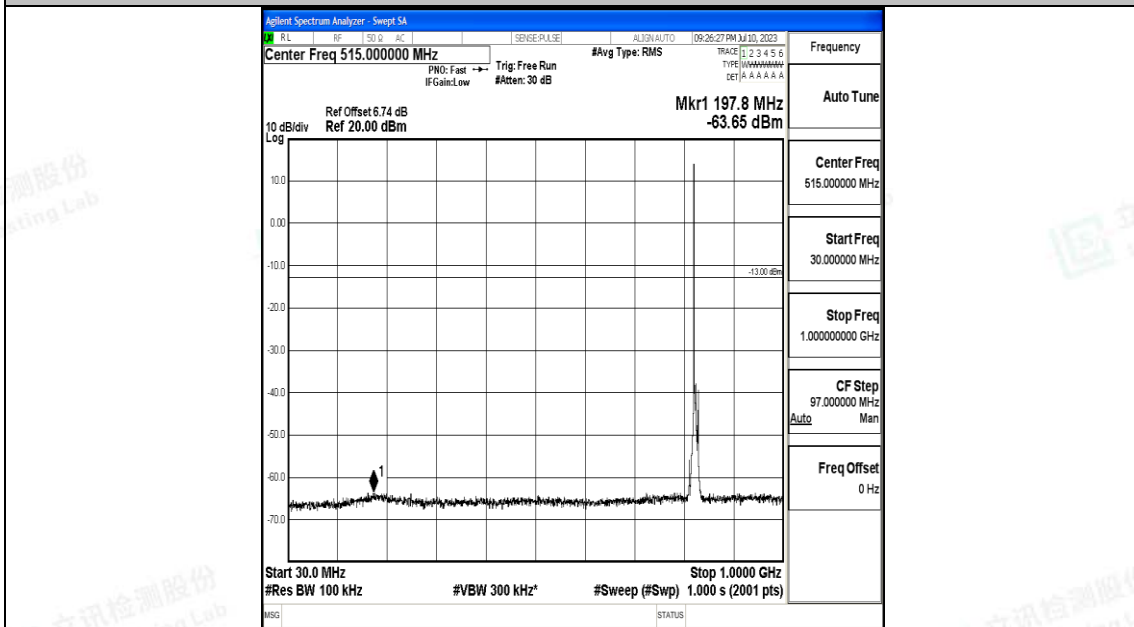

Band5_5MHz_16QAM_20425_1RB#0_0.15~30_0.15~30

Band5_5MHz_16QAM_20425_1RB#0_30~1000_30~1000