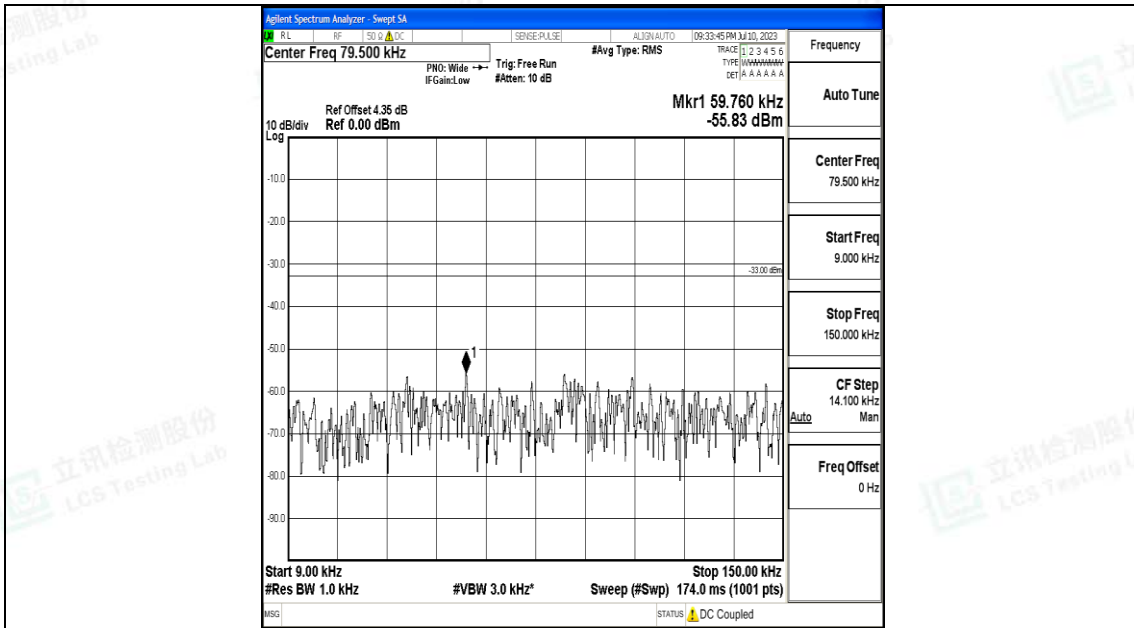

Band5\_10MHz\_16QAM\_20450\_1RB#0\_0.15~30\_0.15~30

Band5\_10MHz\_16QAM\_20450\_1RB#0\_30~1000\_30~1000

Band5\_10MHz\_16QAM\_20450\_1RB#0\_1000~3000\_1000~3000

Band5\_10MHz\_16QAM\_20450\_1RB#0\_3000~10000\_3000~10000