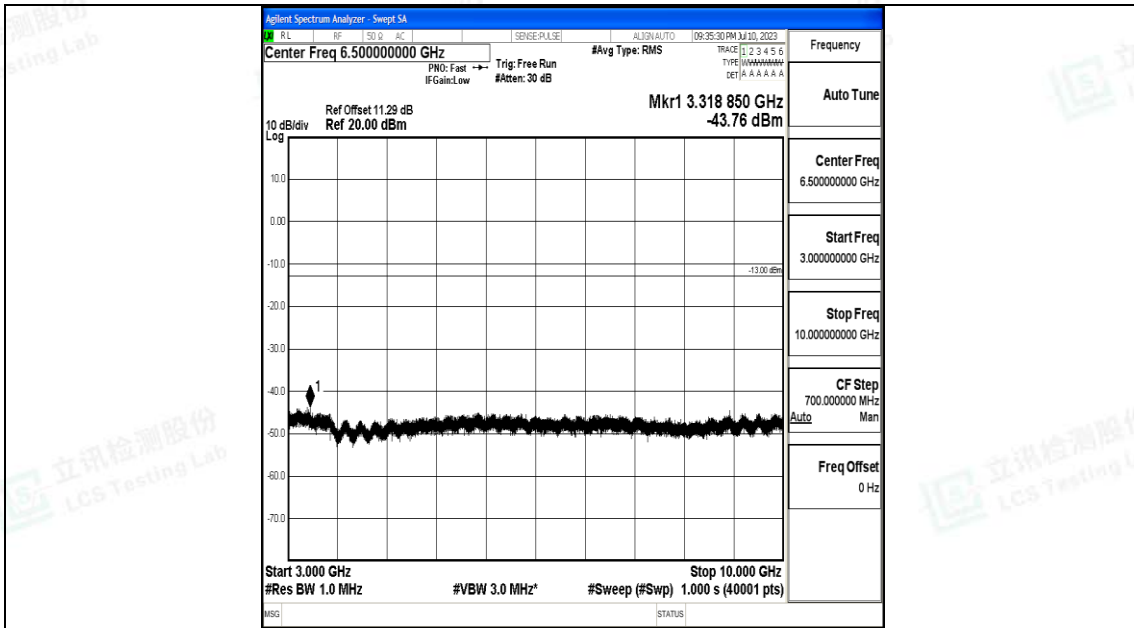

Band5_10MHz_QPSK_20600_1RB#0_1000~3000_1000~3000

Band5_10MHz_QPSK_20600_1RB#0_3000~10000_3000~10000