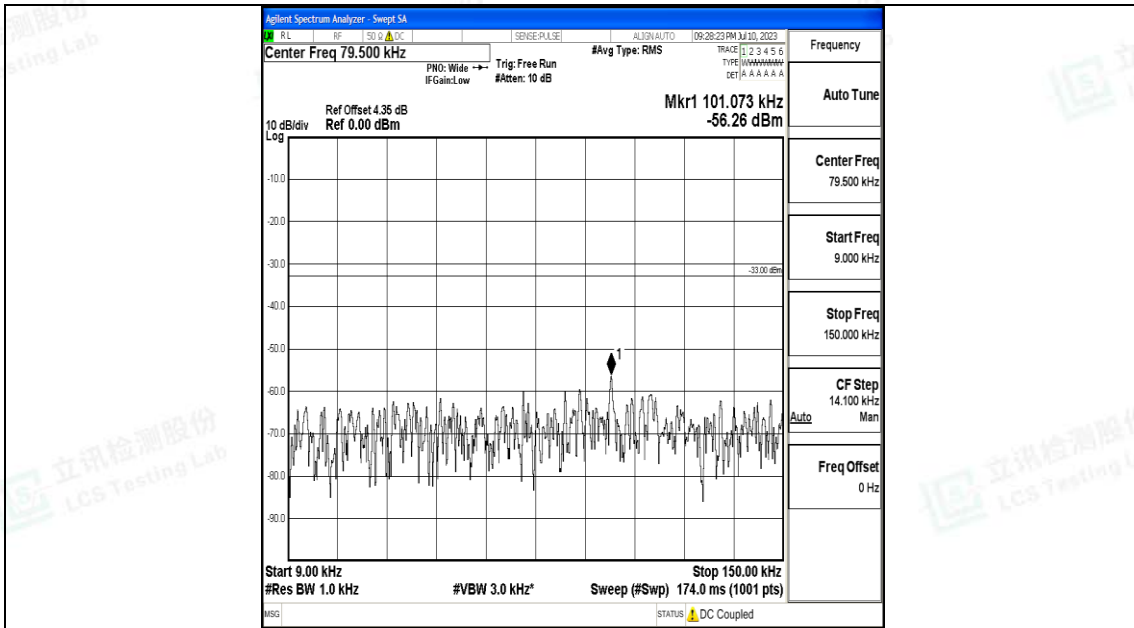

Band5_5MHz_16QAM_20525_1RB#0_3000~10000_3000~10000

Band5_5MHz_QPSK_20625_1RB#0_0.009~0.15_0.009~0.15