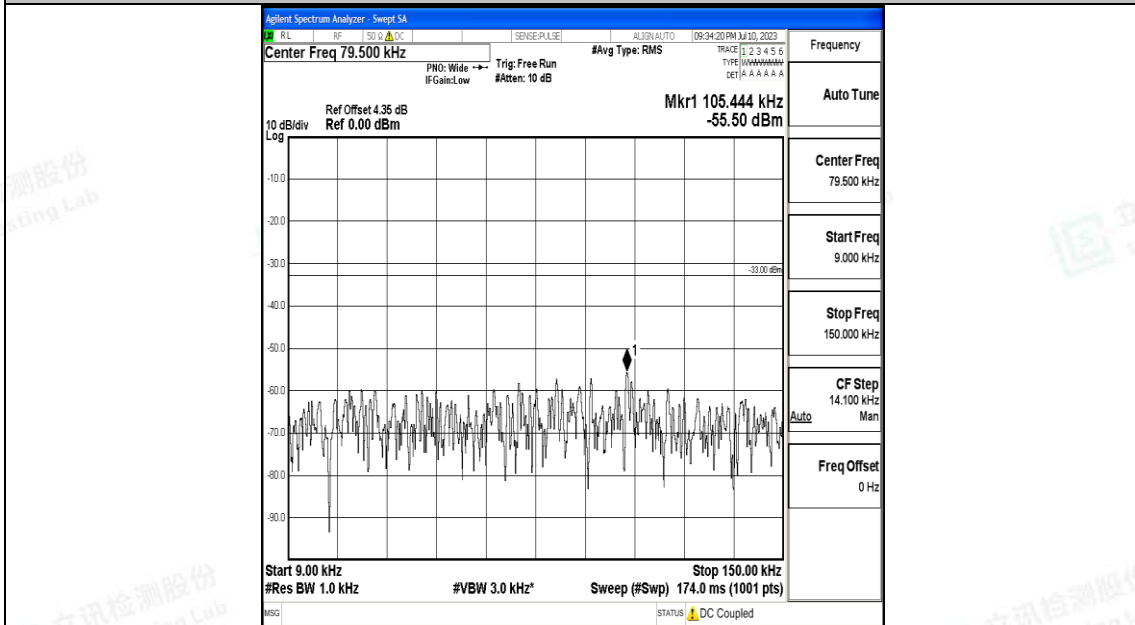

Band5_10MHz_QPSK_20525_1RB#0_3000~10000_3000~10000

Band5_10MHz_16QAM_20525_1RB#0_0.009~0.15_0.009~0.15