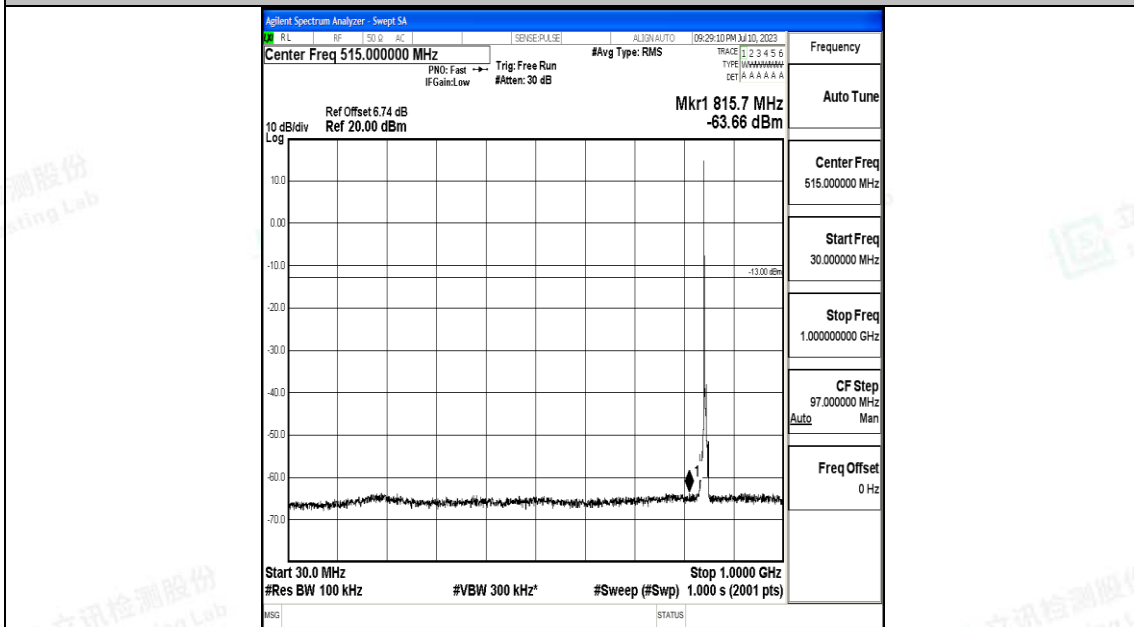

Band5_5MHz_16QAM_20625_1RB#0_0.15~30_0.15~30

Band5_5MHz_16QAM_20625_1RB#0_30~1000_30~1000