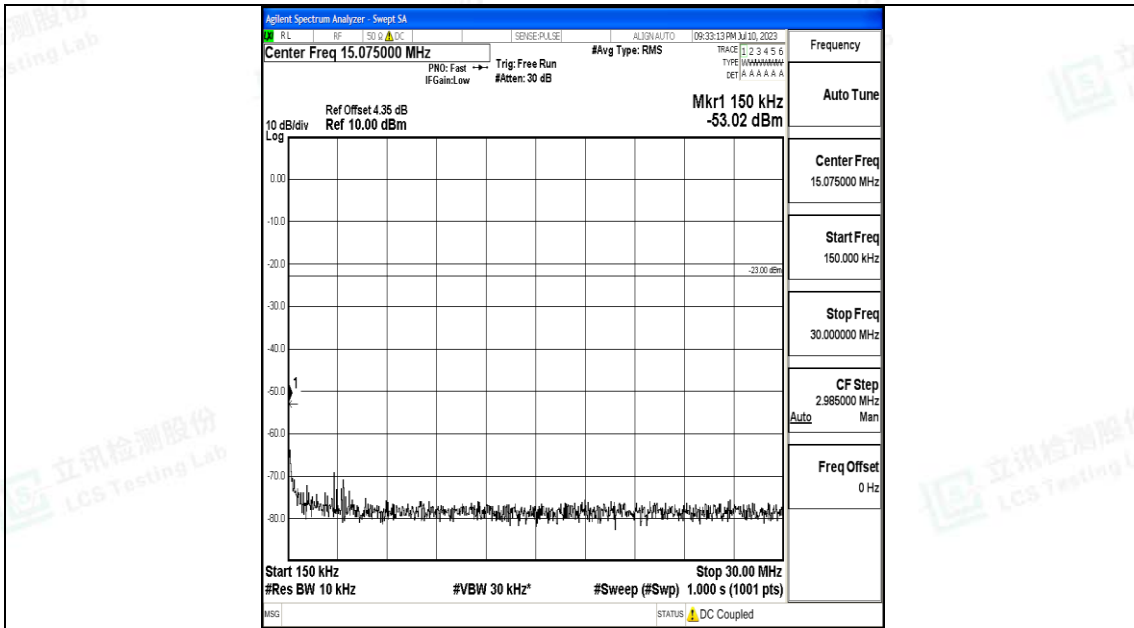

Band5\_10MHz\_QPSK\_20450\_1RB#0\_0.009~0.15\_0.009~0.15

Band5\_10MHz\_QPSK\_20450\_1RB#0\_0.15~30\_0.15~30

Band5\_10MHz\_QPSK\_20450\_1RB#0\_30~1000\_30~1000

Band5\_10MHz\_QPSK\_20450\_1RB#0\_1000~3000\_1000~3000