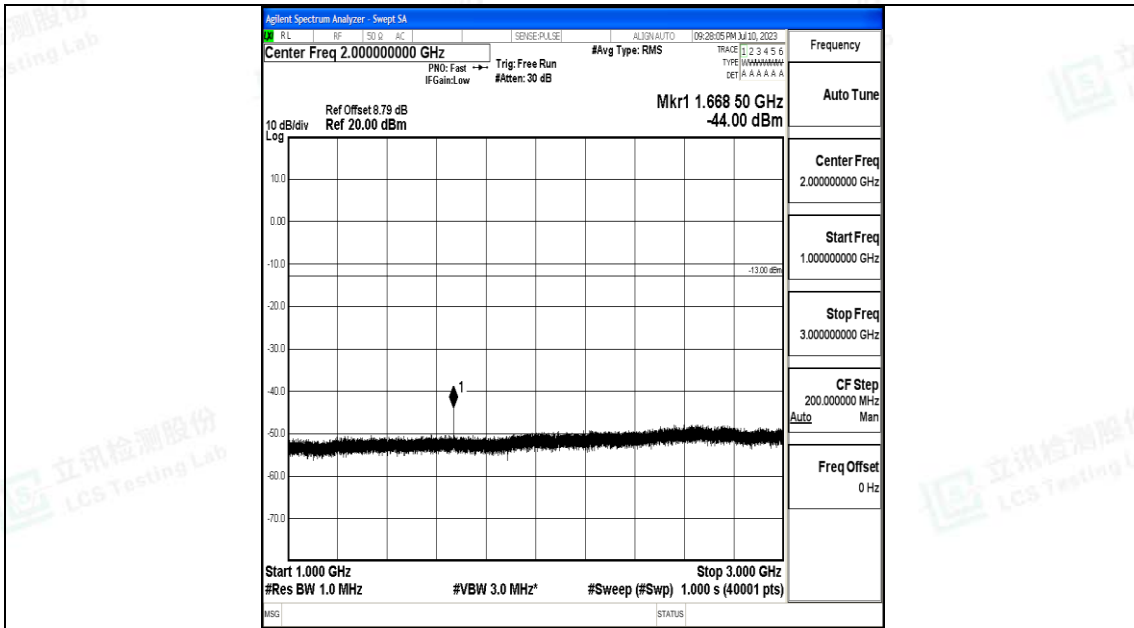

Band5\_5MHz\_QPSK\_20525\_1RB#0\_3000~10000\_3000~10000

Band5\_5MHz\_16QAM\_20525\_1RB#0\_0.009~0.15\_0.009~0.15

Band5\_5MHz\_16QAM\_20525\_1RB#0\_0.15~30\_0.15~30

Band5\_5MHz\_16QAM\_20525\_1RB#0\_30~1000\_30~1000