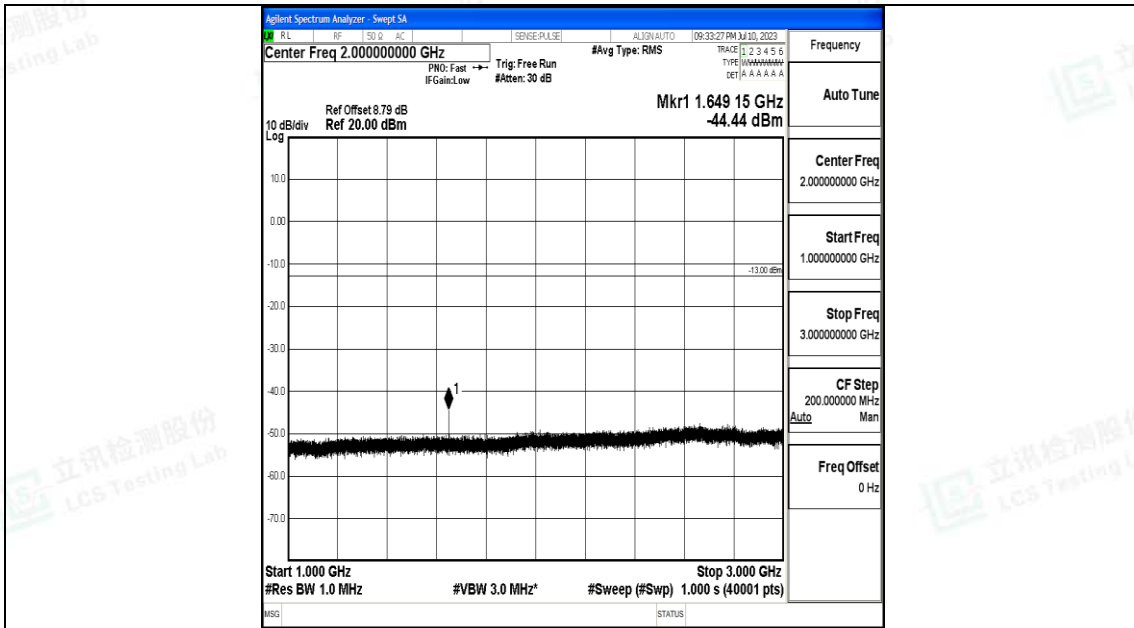

Band5_10MHz_16QAM_20450_1RB#0_30~1000_30~1000

Band5_10MHz_16QAM_20450_1RB#0_1000~3000_1000~3000