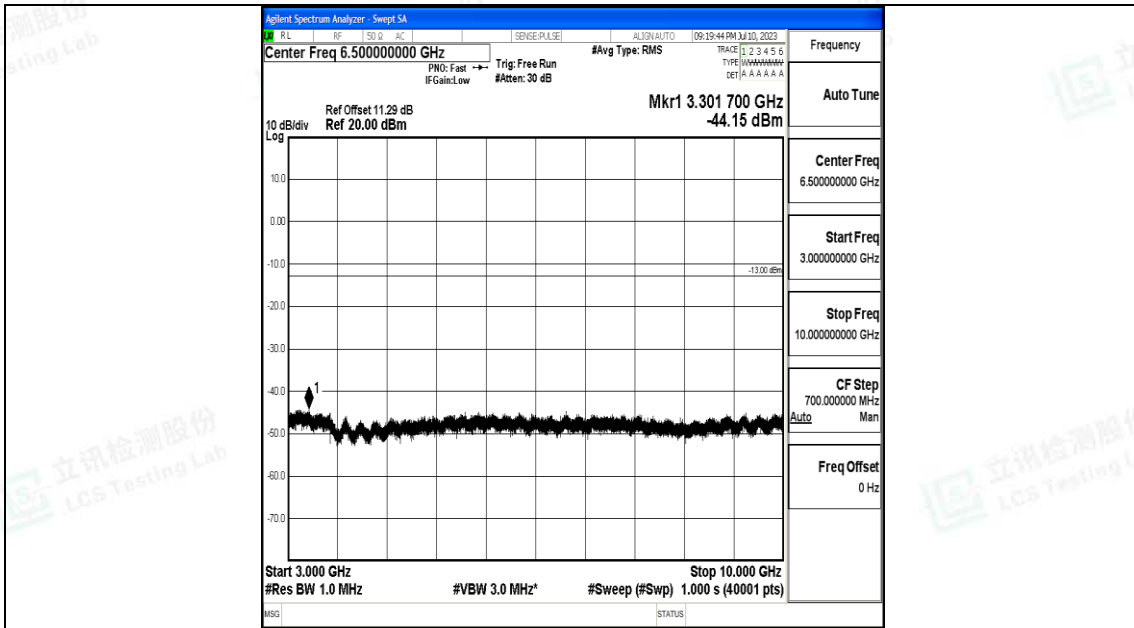

Band5\_3MHz\_QPSK\_20525\_1RB#0\_30~1000\_30~1000

Band5\_3MHz\_QPSK\_20525\_1RB#0\_1000~3000\_1000~3000

Band5\_3MHz\_QPSK\_20525\_1RB#0\_3000~10000\_3000~10000

Band5\_3MHz\_16QAM\_20525\_1RB#0\_0.009~0.15\_0.009~0.15