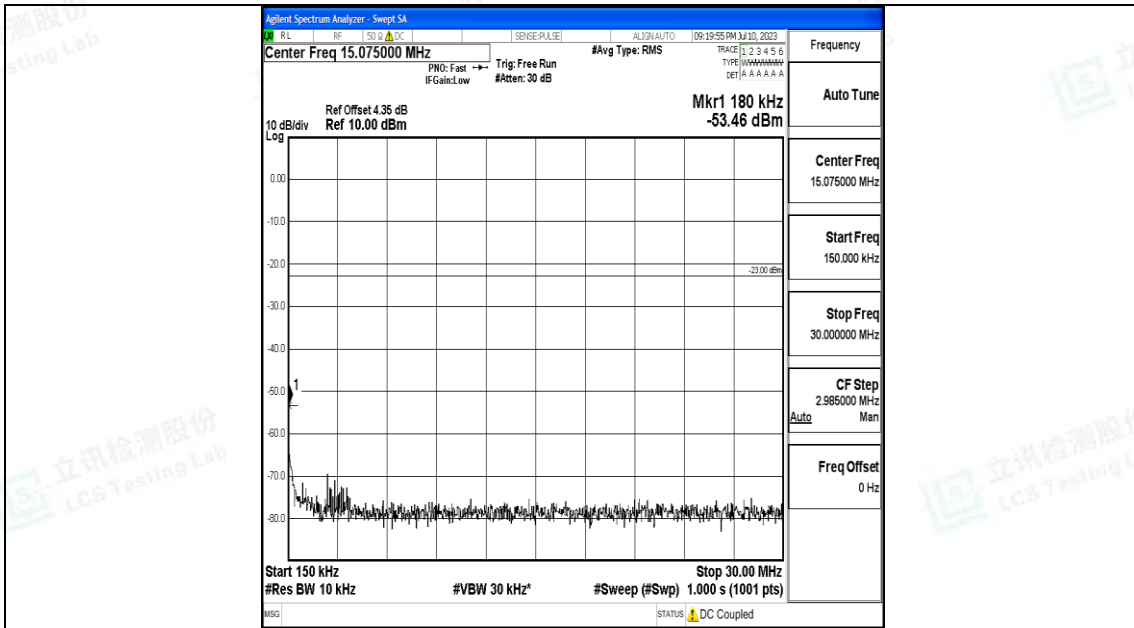

Band5\_3MHz\_QPSK\_20525\_1RB#0\_30~1000\_30~1000

Band5\_3MHz\_QPSK\_20525\_1RB#0\_1000~3000\_1000~3000

Band5\_3MHz\_QPSK\_20525\_1RB#0\_3000~10000\_3000~10000

Band5\_3MHz\_16QAM\_20525\_1RB#0\_0.009~0.15\_0.009~0.15