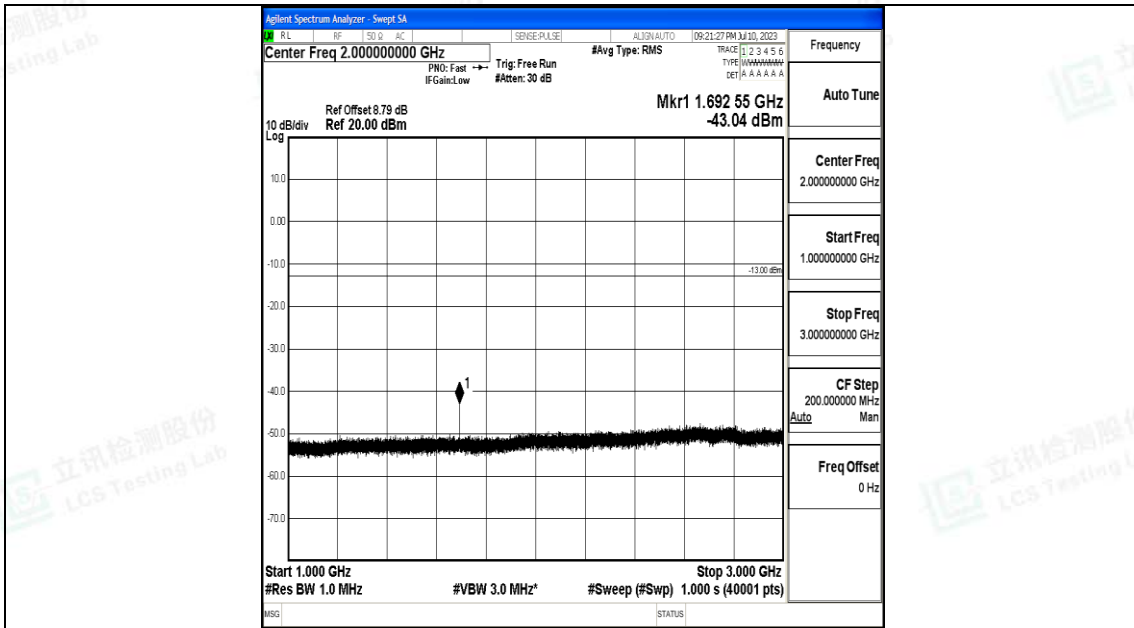

Band5\_3MHz\_QPSK\_20635\_1RB#0\_3000~10000\_3000~10000

Band5\_3MHz\_16QAM\_20635\_1RB#0\_0.009~0.15\_0.009~0.15

Band5\_3MHz\_16QAM\_20635\_1RB#0\_0.15~30\_0.15~30

Band5\_3MHz\_16QAM\_20635\_1RB#0\_30~1000\_30~1000