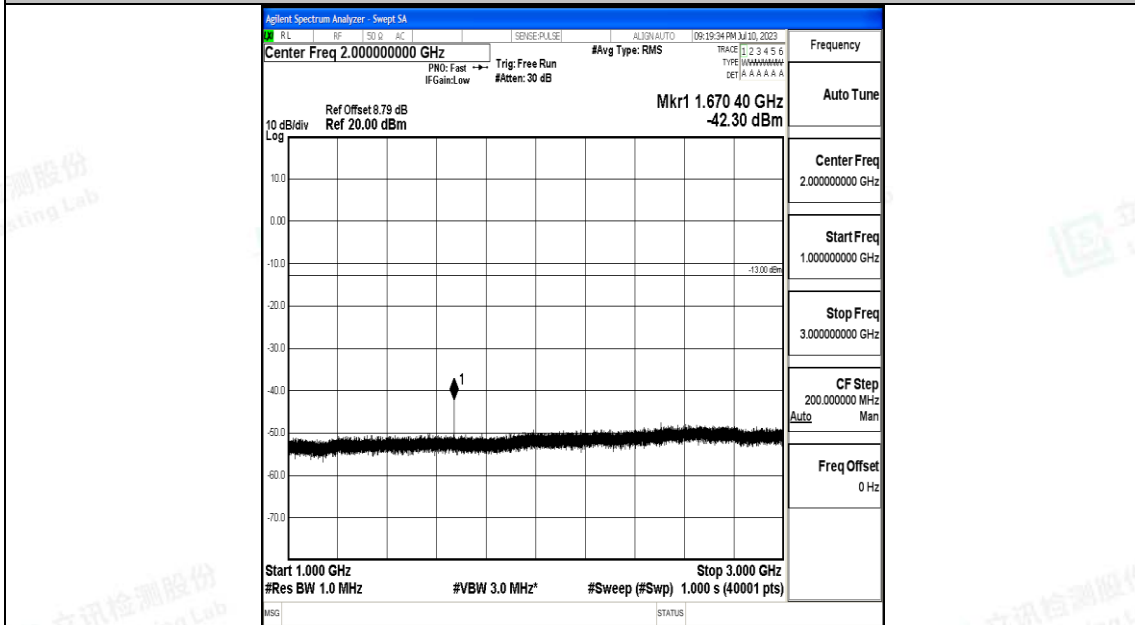

Band5\_3MHz\_QPSK\_20525\_1RB#0\_30~1000\_30~1000

Band5\_3MHz\_QPSK\_20525\_1RB#0\_1000~3000\_1000~3000

Band5\_3MHz\_QPSK\_20525\_1RB#0\_3000~10000\_3000~10000

Band5\_3MHz\_16QAM\_20525\_1RB#0\_0.009~0.15\_0.009~0.15