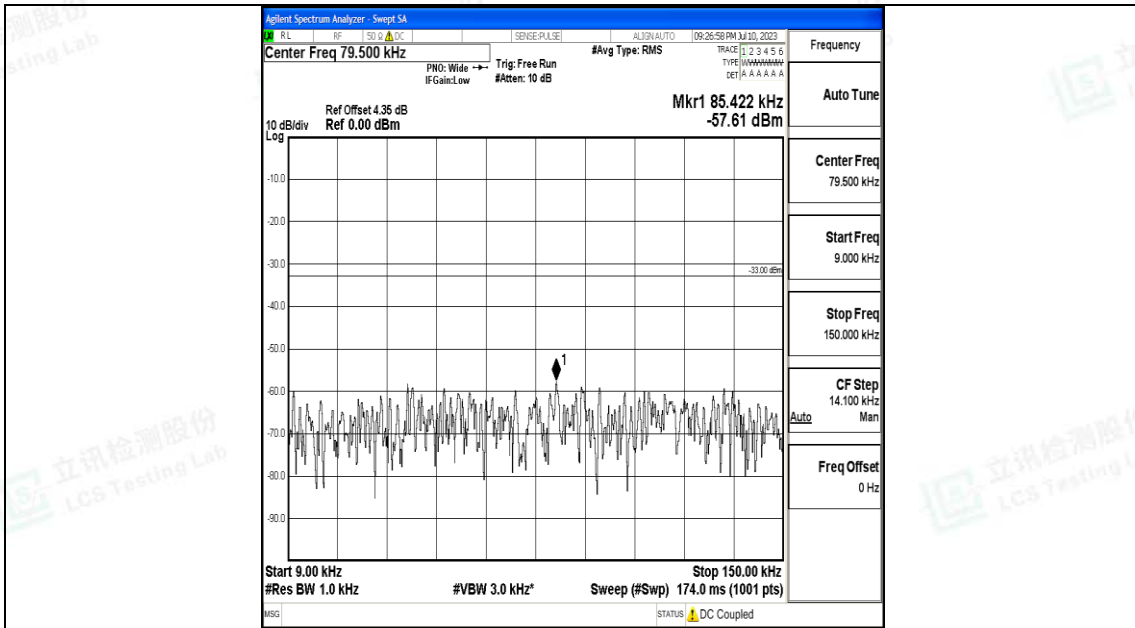

Band5\_5MHz\_16QAM\_20425\_1RB#0\_0.15~30\_0.15~30

Band5\_5MHz\_16QAM\_20425\_1RB#0\_30~1000\_30~1000

Band5\_5MHz\_16QAM\_20425\_1RB#0\_1000~3000\_1000~3000

Band5\_5MHz\_16QAM\_20425\_1RB#0\_3000~10000\_3000~10000