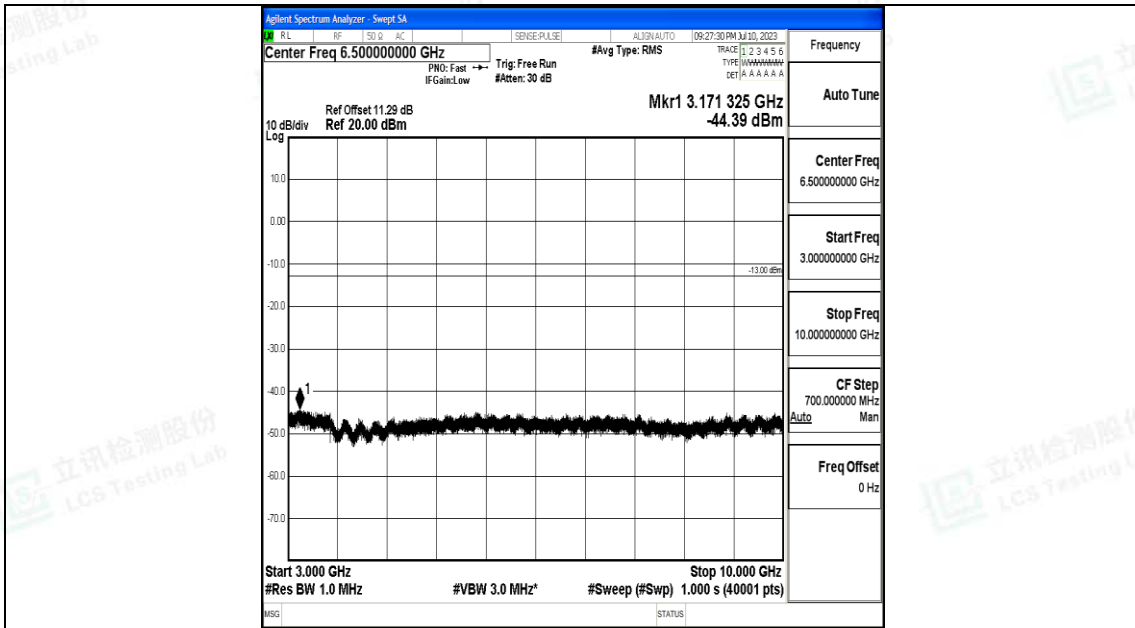

Band5\_5MHz\_QPSK\_20525\_1RB#0\_0.009~0.15\_0.009~0.15

Band5\_5MHz\_QPSK\_20525\_1RB#0\_0.15~30\_0.15~30

Band5\_5MHz\_QPSK\_20525\_1RB#0\_30~1000\_30~1000

Band5\_5MHz\_QPSK\_20525\_1RB#0\_1000~3000\_1000~3000