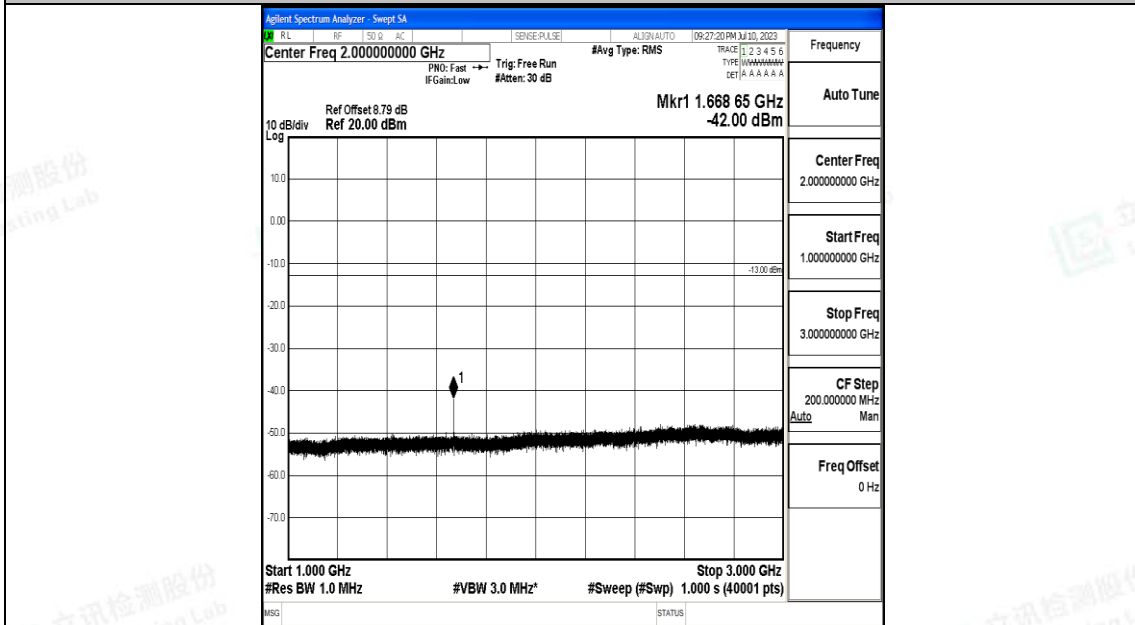

Band5\_5MHz\_QPSK\_20525\_1RB#0\_0.009~0.15\_0.009~0.15

Band5\_5MHz\_QPSK\_20525\_1RB#0\_0.15~30\_0.15~30

Band5\_5MHz\_QPSK\_20525\_1RB#0\_30~1000\_30~1000

Band5\_5MHz\_QPSK\_20525\_1RB#0\_1000~3000\_1000~3000