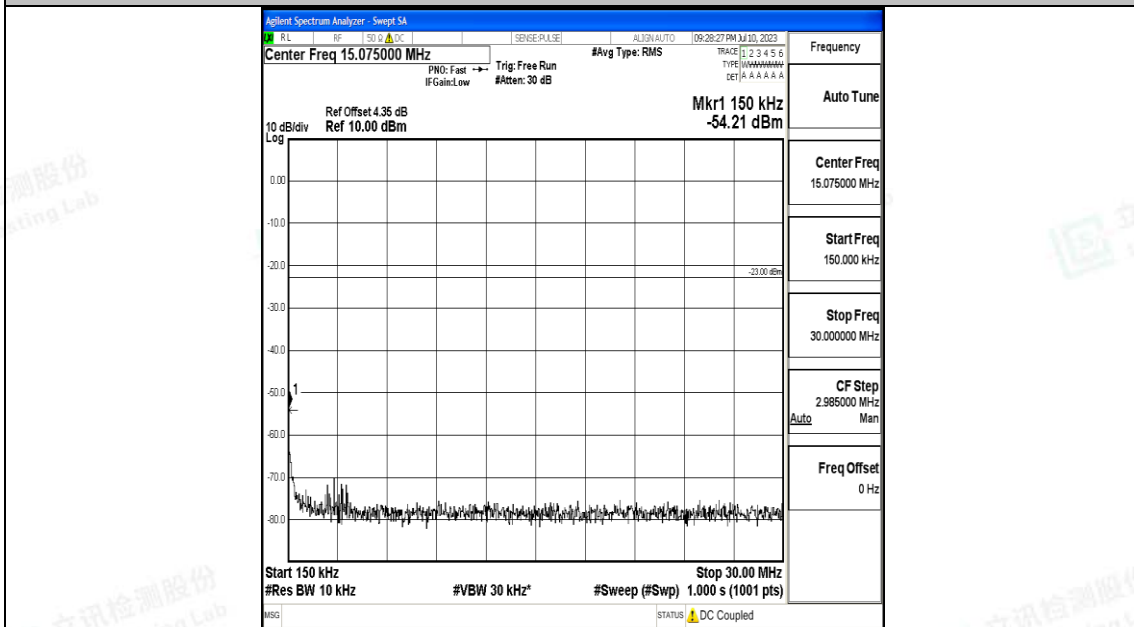

Band5\_5MHz\_16QAM\_20525\_1RB#0\_1000~3000\_1000~3000

Band5\_5MHz\_16QAM\_20525\_1RB#0\_3000~10000\_3000~10000

Band5\_5MHz\_QPSK\_20625\_1RB#0\_0.009~0.15\_0.009~0.15

Band5\_5MHz\_QPSK\_20625\_1RB#0\_0.15~30\_0.15~30