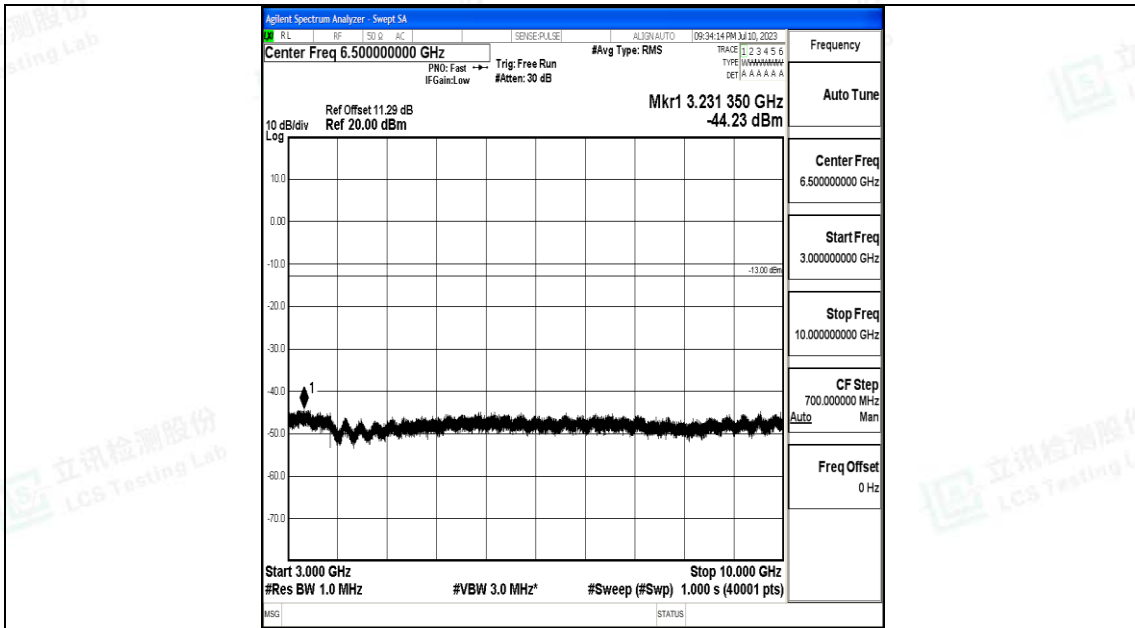

Band5\_10MHz\_QPSK\_20525\_1RB#0\_0.009~0.15\_0.009~0.15

Band5\_10MHz\_QPSK\_20525\_1RB#0\_0.15~30\_0.15~30

Band5\_10MHz\_QPSK\_20525\_1RB#0\_30~1000\_30~1000

Band5\_10MHz\_QPSK\_20525\_1RB#0\_1000~3000\_1000~3000