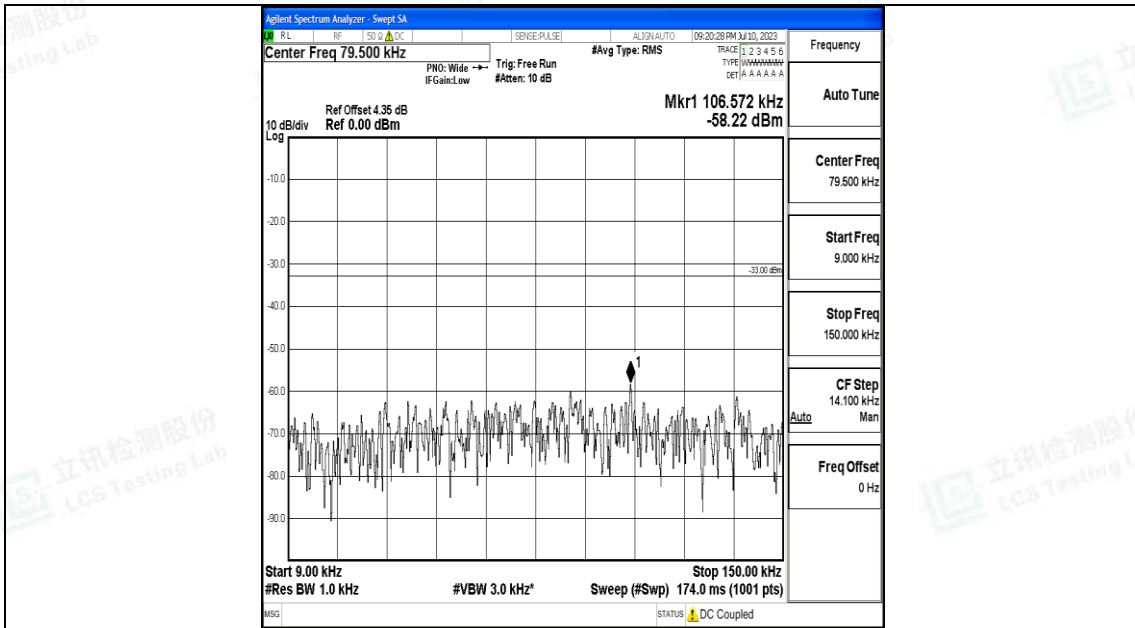

Band5\_3MHz\_16QAM\_20525\_1RB#0\_0.15~30\_0.15~30

Band5\_3MHz\_16QAM\_20525\_1RB#0\_30~1000\_30~1000

Band5\_3MHz\_16QAM\_20525\_1RB#0\_1000~3000\_1000~3000

Band5\_3MHz\_16QAM\_20525\_1RB#0\_3000~10000\_3000~10000