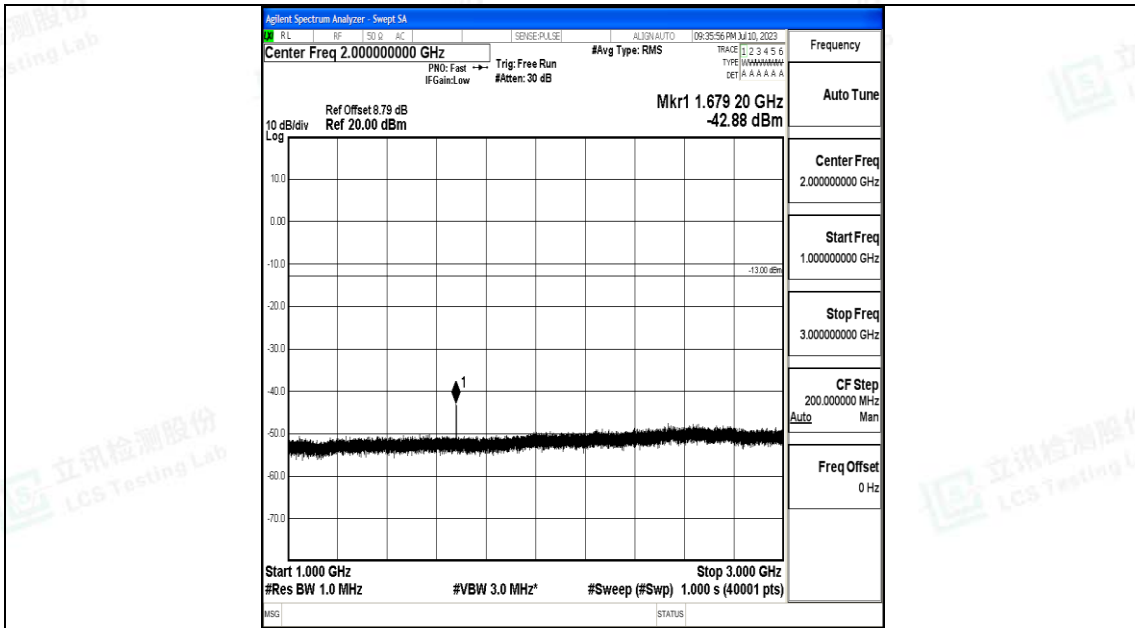

Band5_10MHz_16QAM_20600_1RB#0_30~1000_30~1000

Band5_10MHz_16QAM_20600_1RB#0_1000~3000_1000~3000