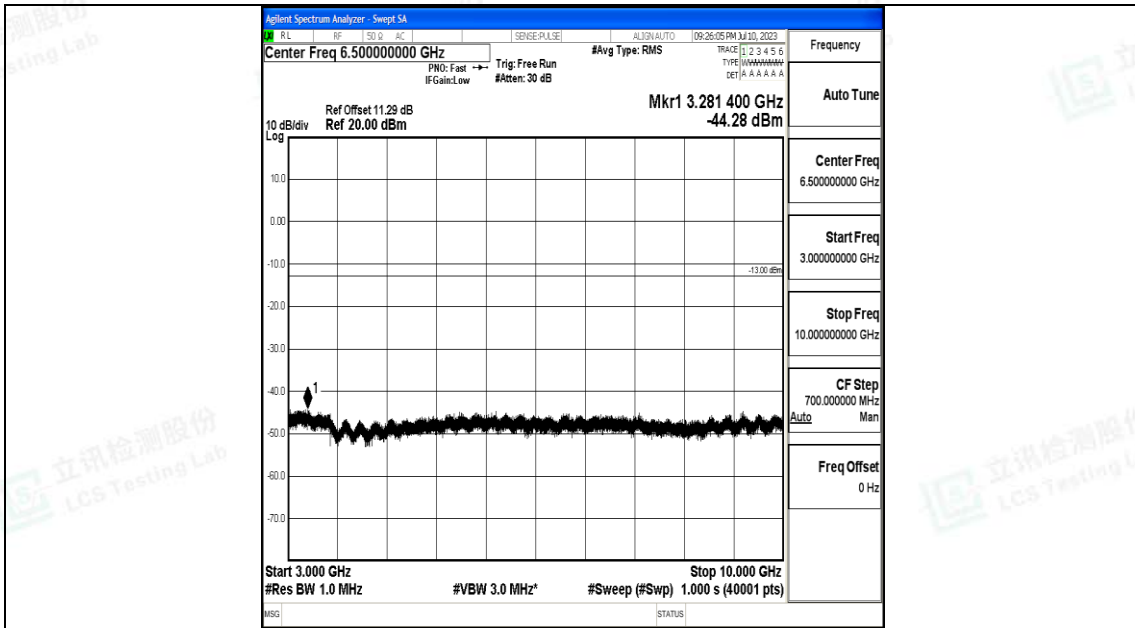

Band5_5MHz_QPSK_20425_1RB#0_1000~3000_1000~3000

Band5_5MHz_QPSK_20425_1RB#0_3000~10000_3000~10000