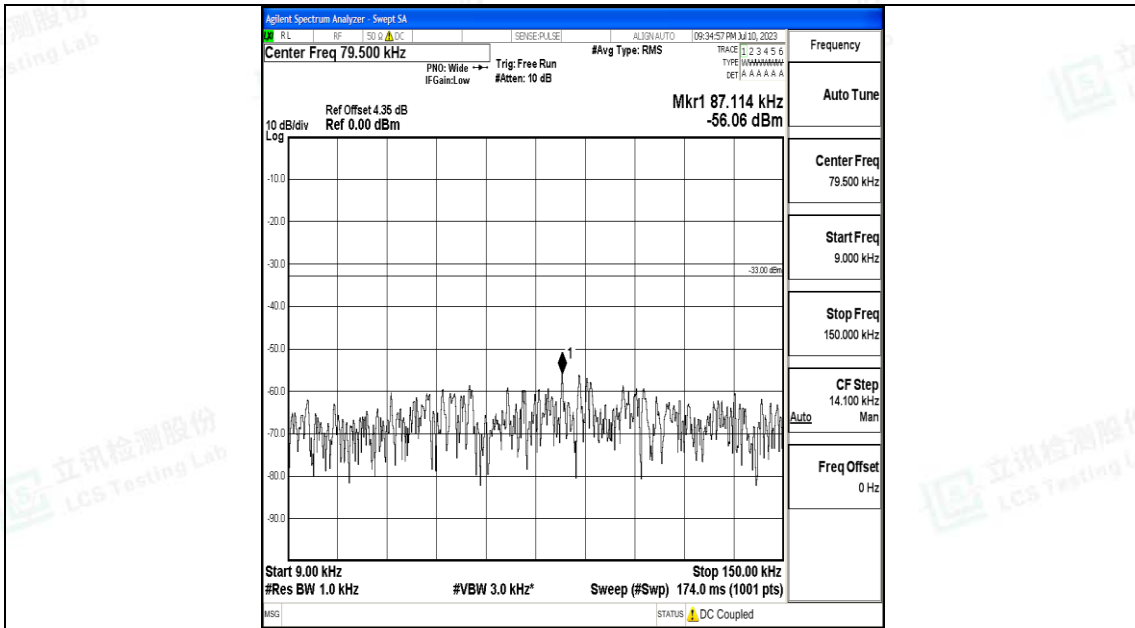

Band5_10MHz_16QAM_20525_1RB#0_3000~10000_3000~10000

Band5_10MHz_QPSK_20600_1RB#0_0.009~0.15_0.009~0.15