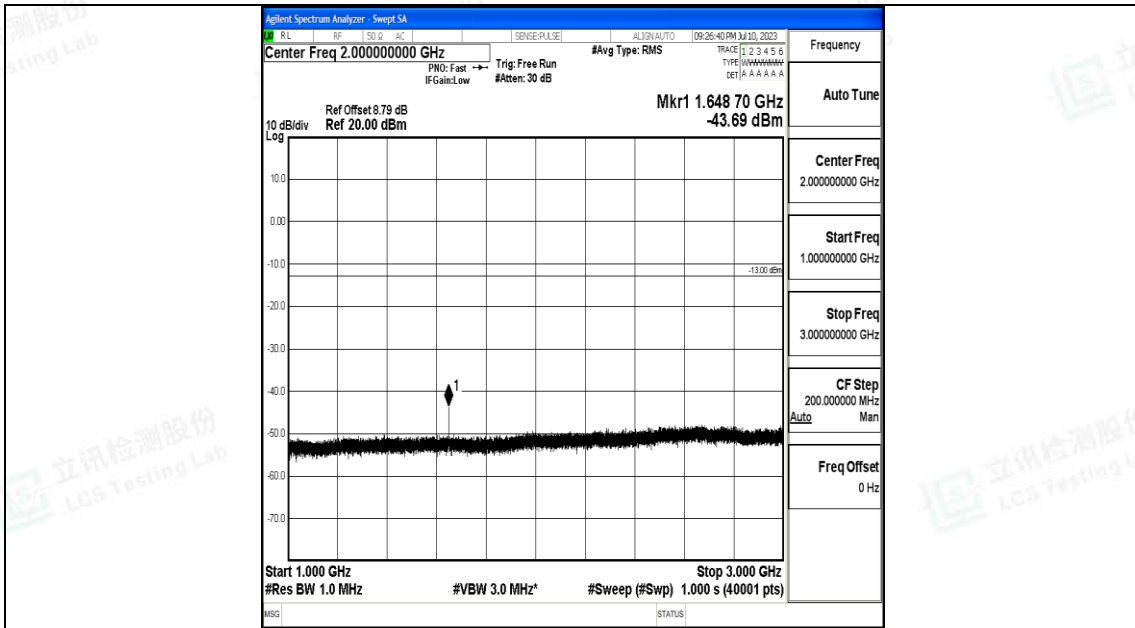

Band5_5MHz_16QAM_20425_1RB#0_30~1000_30~1000

Band5_5MHz_16QAM_20425_1RB#0_1000~3000_1000~3000