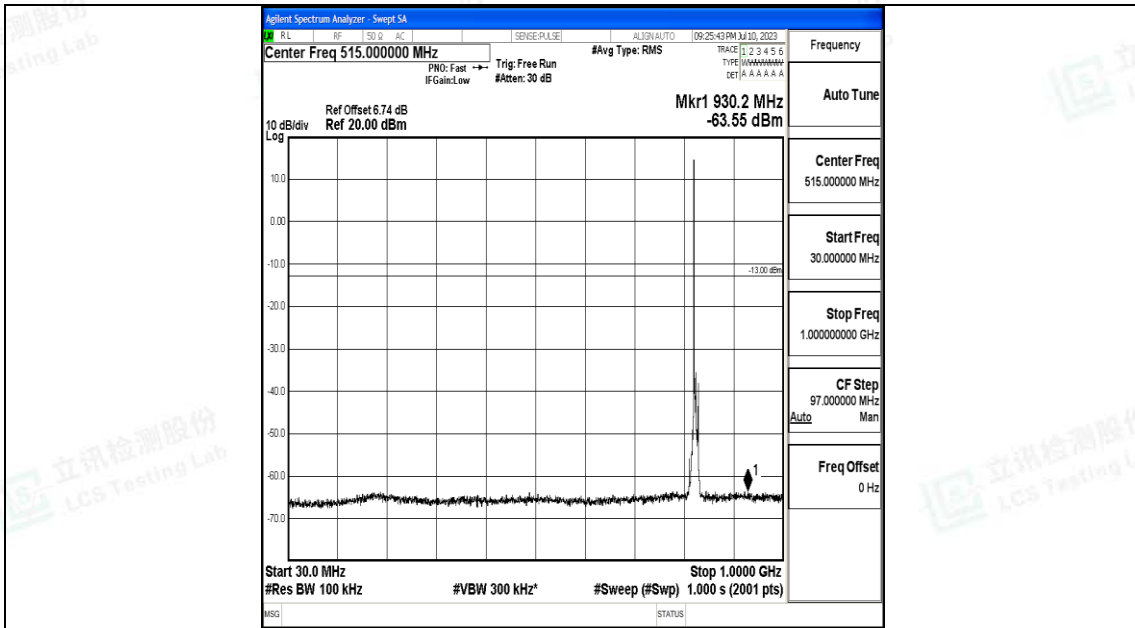

Band5\_3MHz\_16QAM\_20635\_1RB#0\_1000~3000\_1000~3000

Band5\_3MHz\_16QAM\_20635\_1RB#0\_3000~10000\_3000~10000

Band5\_5MHz\_QPSK\_20425\_1RB#0\_0.009~0.15\_0.009~0.15

Band5\_5MHz\_QPSK\_20425\_1RB#0\_0.15~30\_0.15~30