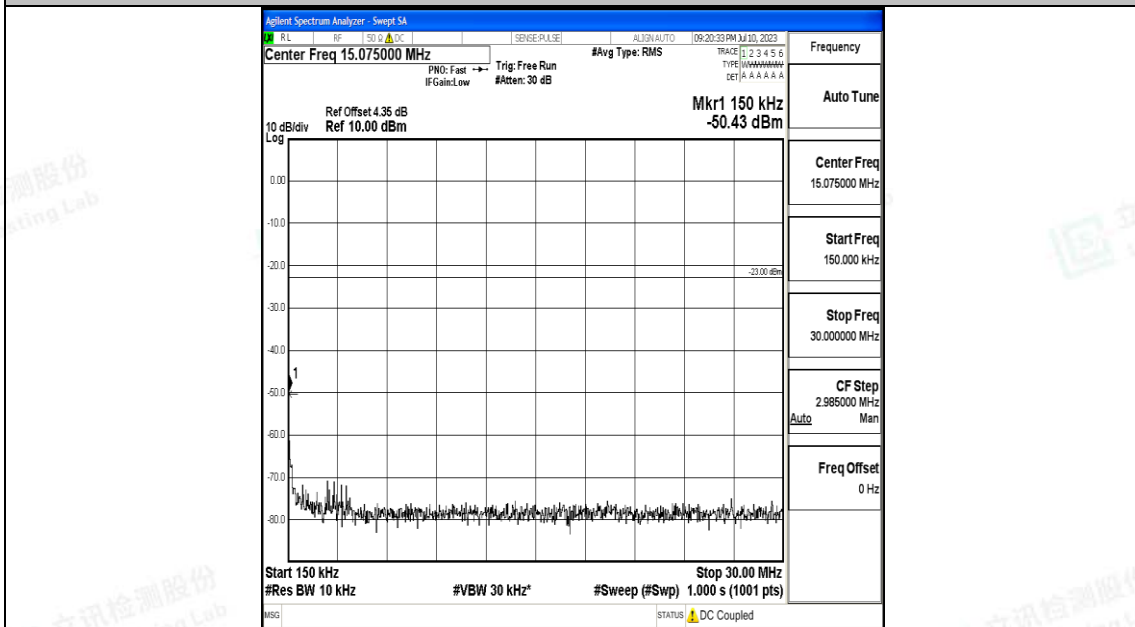

Band5_3MHz_QPSK_20635_1RB#0_0.009~0.15_0.009~0.15

Band5_3MHz_QPSK_20635_1RB#0_0.15~30_0.15~30