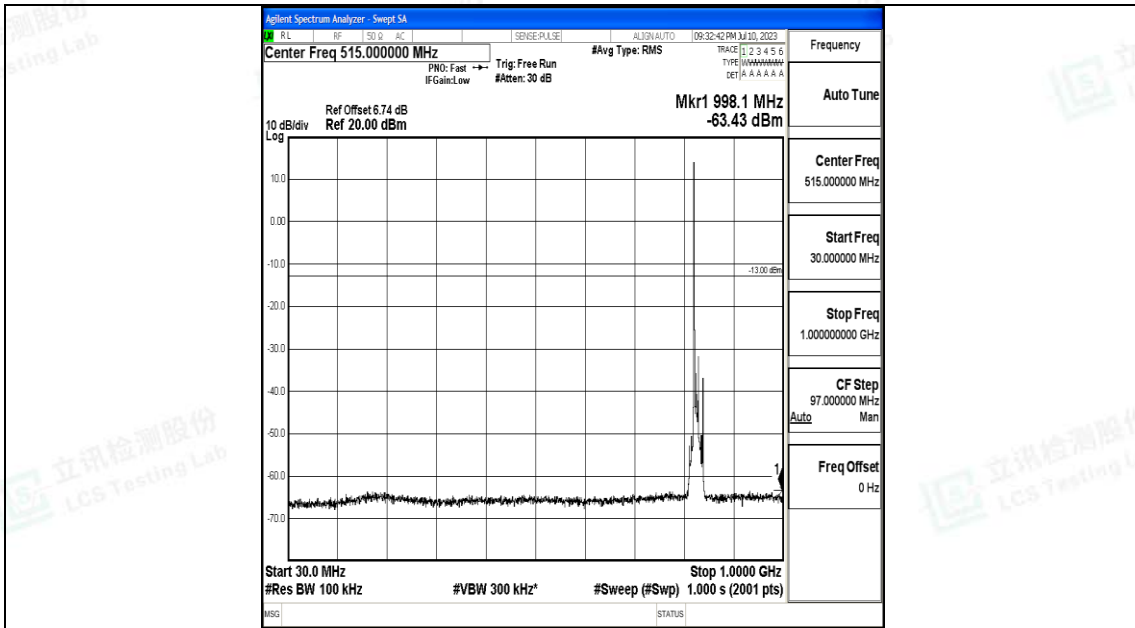

Band5_10MHz_QPSK_20450_1RB#0_0.15~30_0.15~30

Band5_10MHz_QPSK_20450_1RB#0_30~1000_30~1000