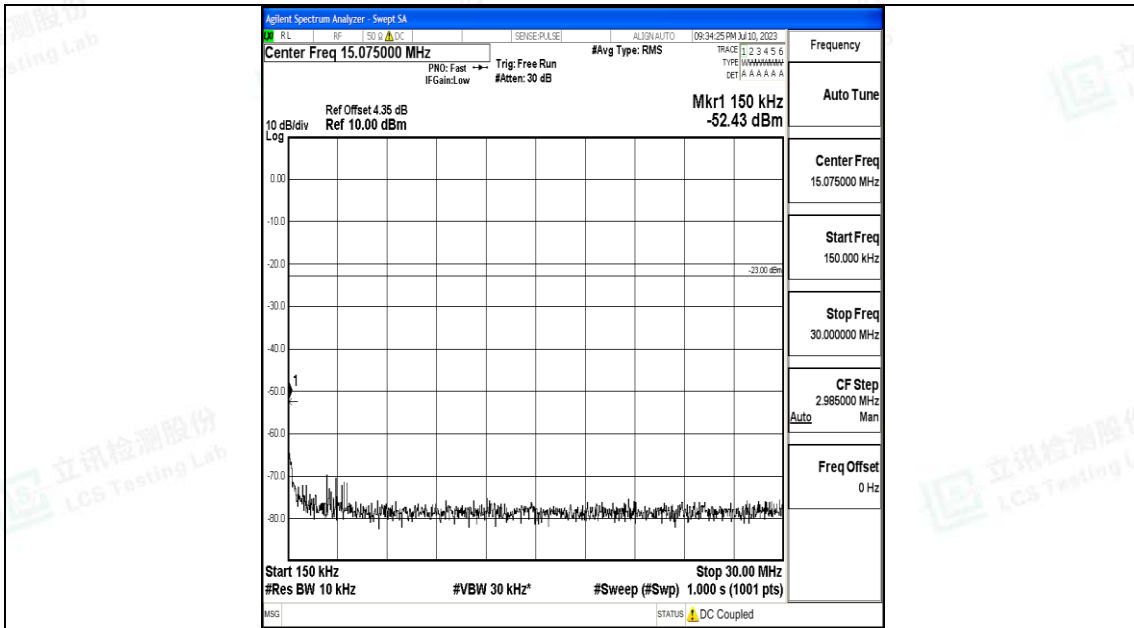

Band5_10MHz_16QAM_20525_1RB#0_0.009~0.15_0.009~0.15

Band5_10MHz_16QAM_20525_1RB#0_0.15~30_0.15~30