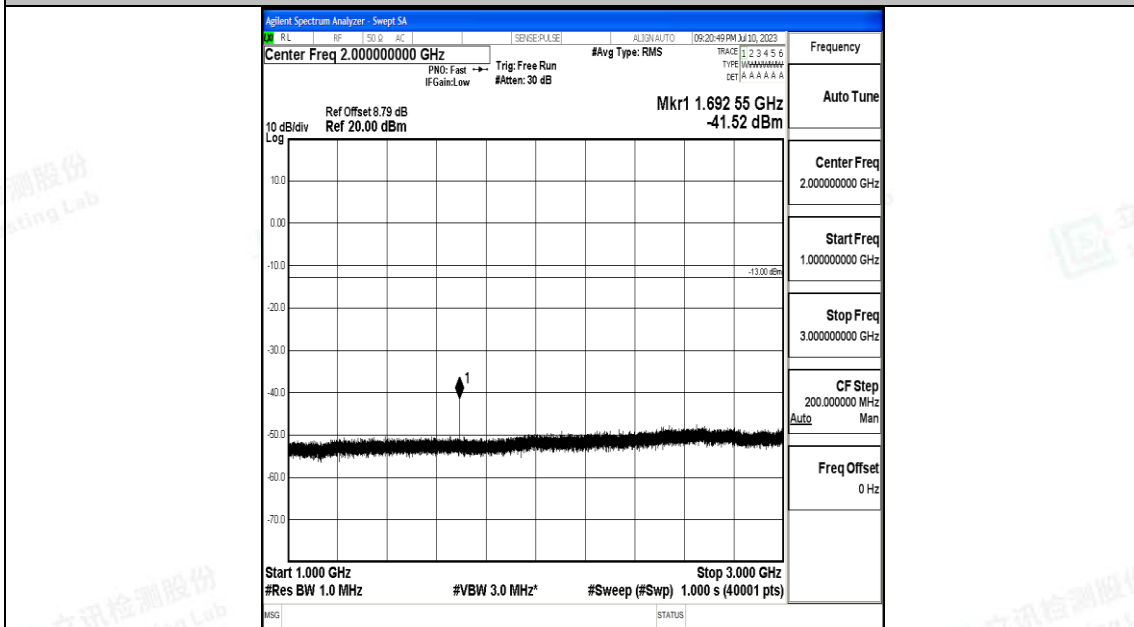

Band5\_3MHz\_QPSK\_20635\_1RB#0\_0.009~0.15\_0.009~0.15

Band5\_3MHz\_QPSK\_20635\_1RB#0\_0.15~30\_0.15~30

Band5\_3MHz\_QPSK\_20635\_1RB#0\_30~1000\_30~1000

Band5\_3MHz\_QPSK\_20635\_1RB#0\_1000~3000\_1000~3000