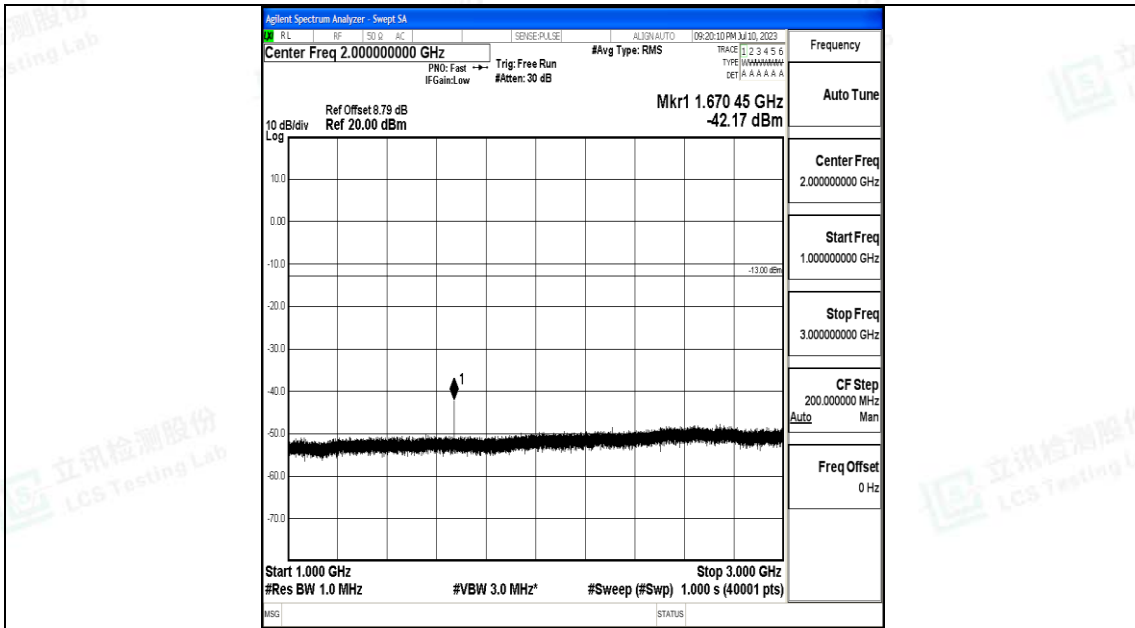

Band5_3MHz_16QAM_20525_1RB#0_30~1000_30~1000

Band5_3MHz_16QAM_20525_1RB#0_1000~3000_1000~3000