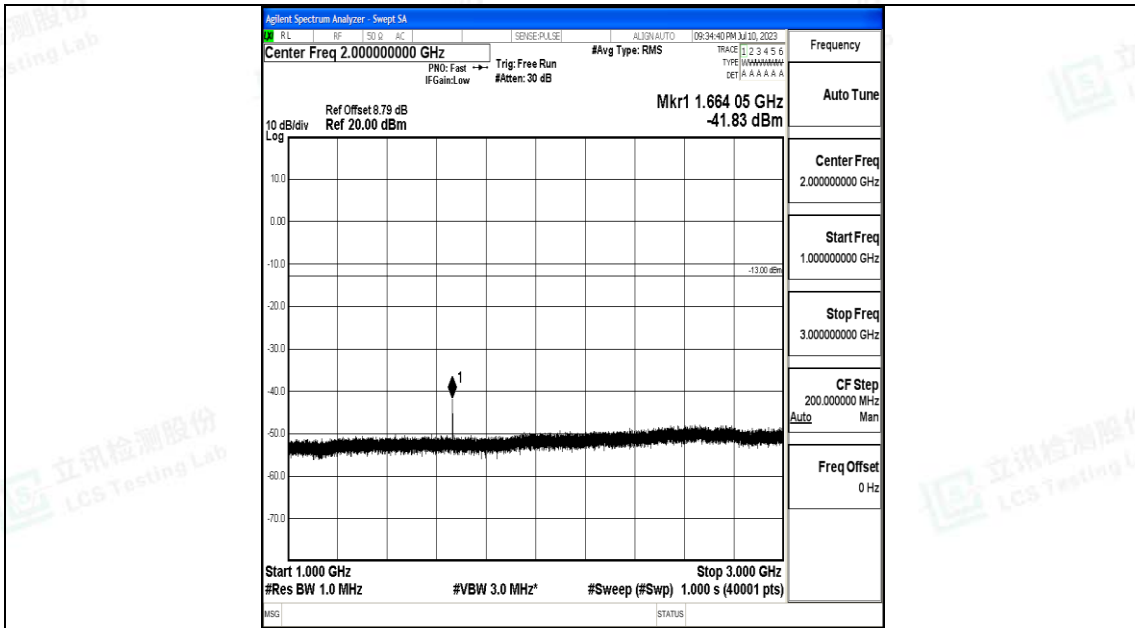

Band5\_10MHz\_QPSK\_20525\_1RB#0\_3000~10000\_3000~10000

Band5\_10MHz\_16QAM\_20525\_1RB#0\_0.009~0.15\_0.009~0.15

Band5\_10MHz\_16QAM\_20525\_1RB#0\_0.15~30\_0.15~30

Band5\_10MHz\_16QAM\_20525\_1RB#0\_30~1000\_30~1000