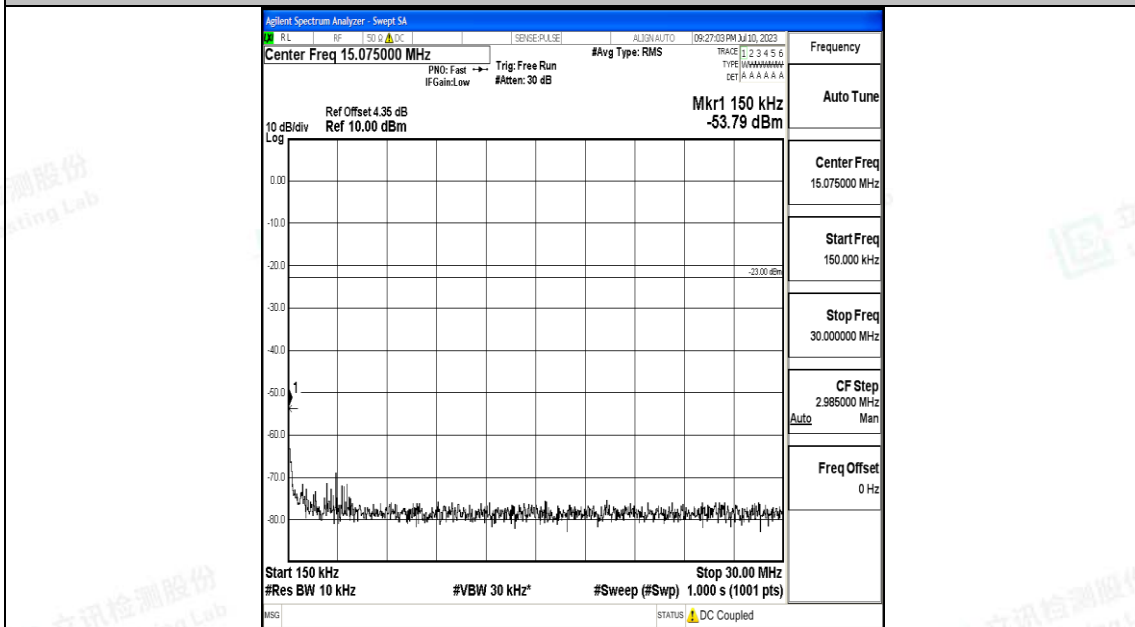

Band5_5MHz_QPSK_20525_1RB#0_0.009~0.15_0.009~0.15

Band5_5MHz_QPSK_20525_1RB#0_0.15~30_0.15~30