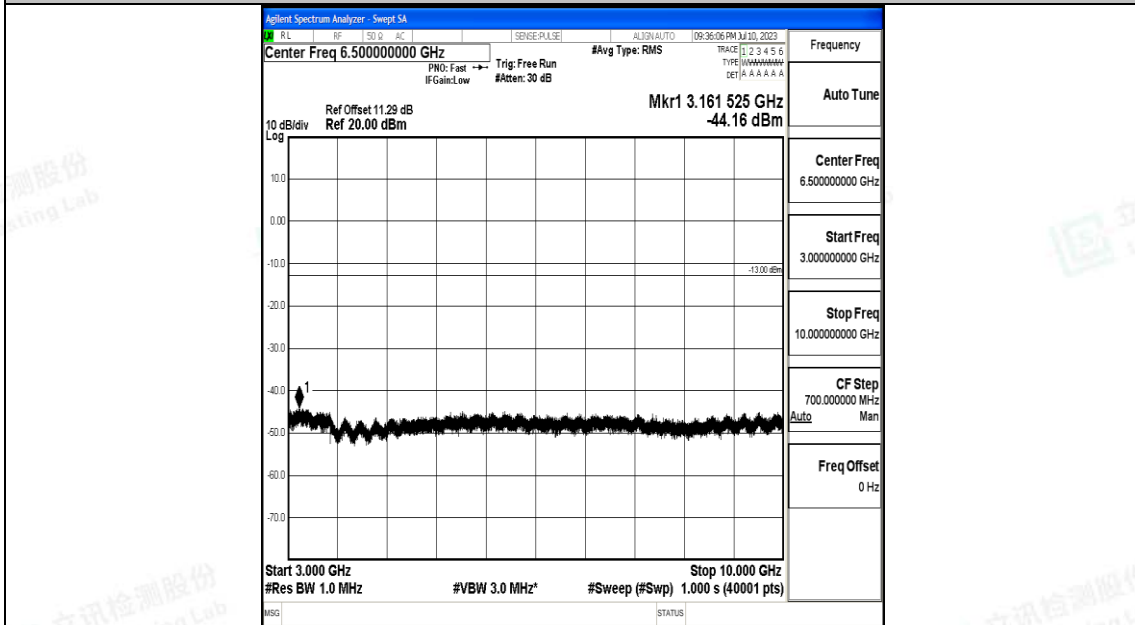

Band5\_10MHz\_16QAM\_20600\_1RB#0\_0.15~30\_0.15~30

Band5\_10MHz\_16QAM\_20600\_1RB#0\_30~1000\_30~1000

Band5\_10MHz\_16QAM\_20600\_1RB#0\_1000~3000\_1000~3000

Band5\_10MHz\_16QAM\_20600\_1RB#0\_3000~10000\_3000~10000