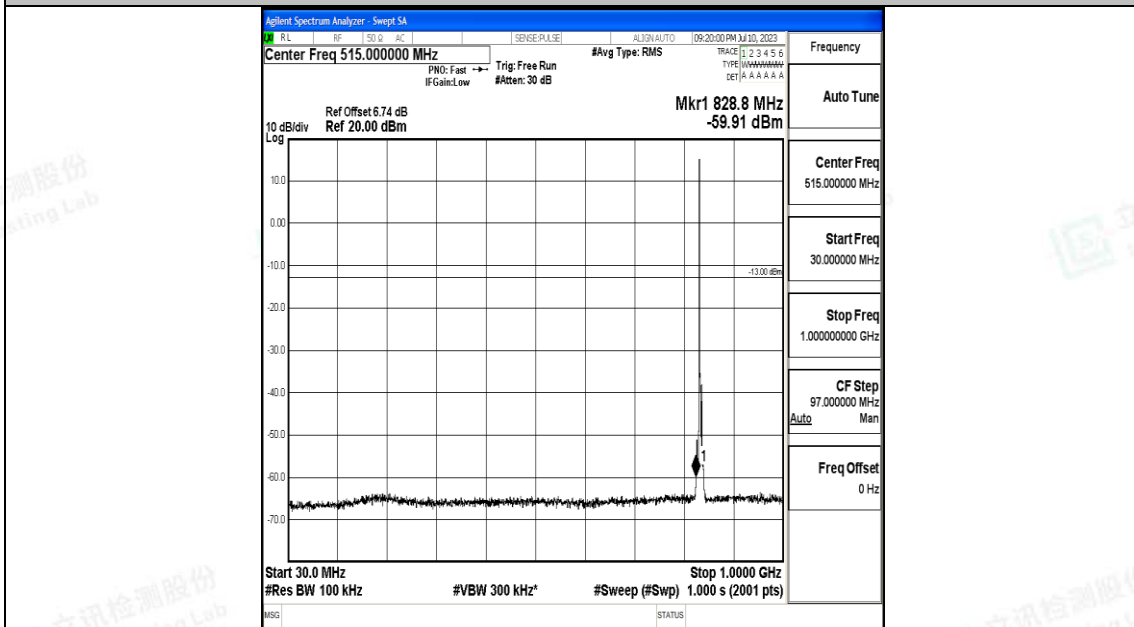

Band5_3MHz_16QAM_20525_1RB#0_0.15~30_0.15~30

Band5_3MHz_16QAM_20525_1RB#0_30~1000_30~1000