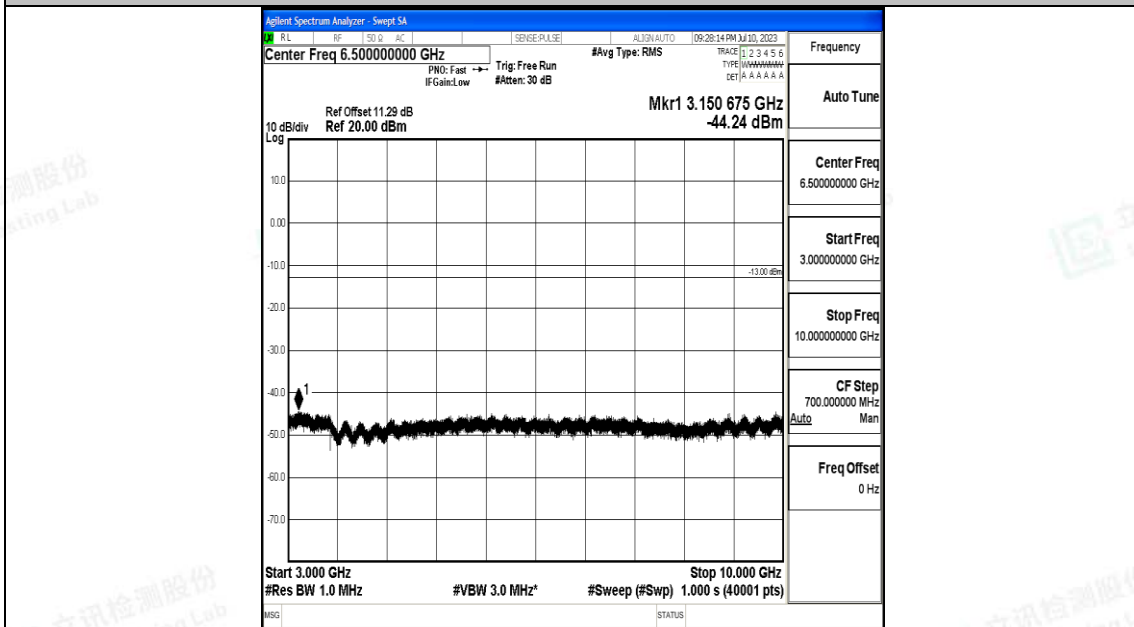

Band5_5MHz_16QAM_20525_1RB#0_1000~3000_1000~3000

Band5_5MHz_16QAM_20525_1RB#0_3000~10000_3000~10000