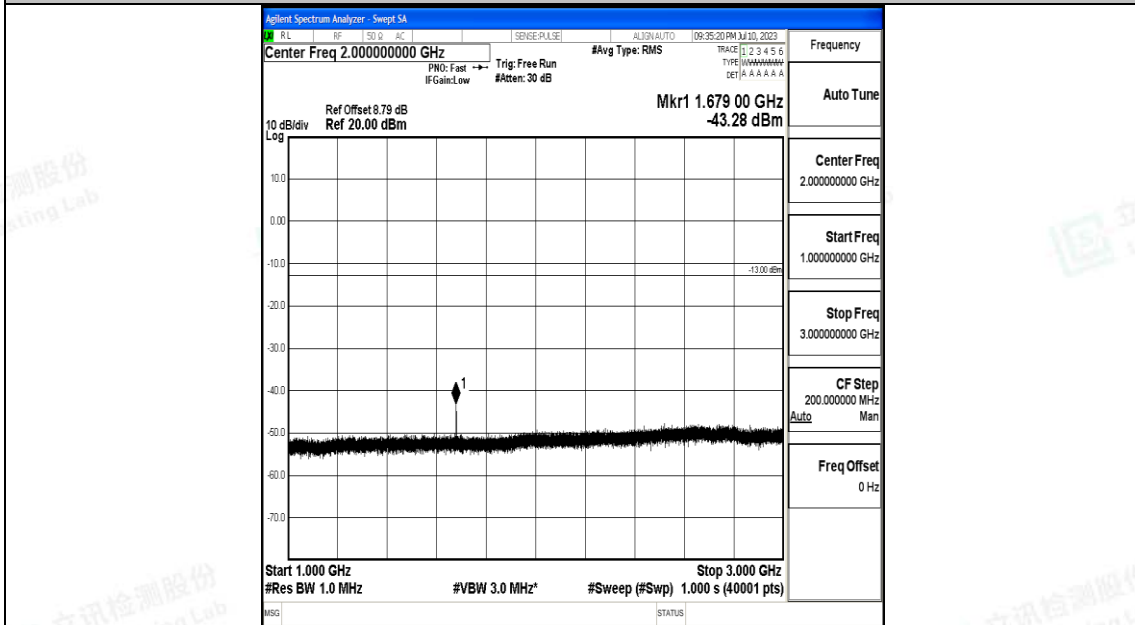

Band5_10MHz_QPSK_20600_1RB#0_30~1000_30~1000

Band5_10MHz_QPSK_20600_1RB#0_1000~3000_1000~3000