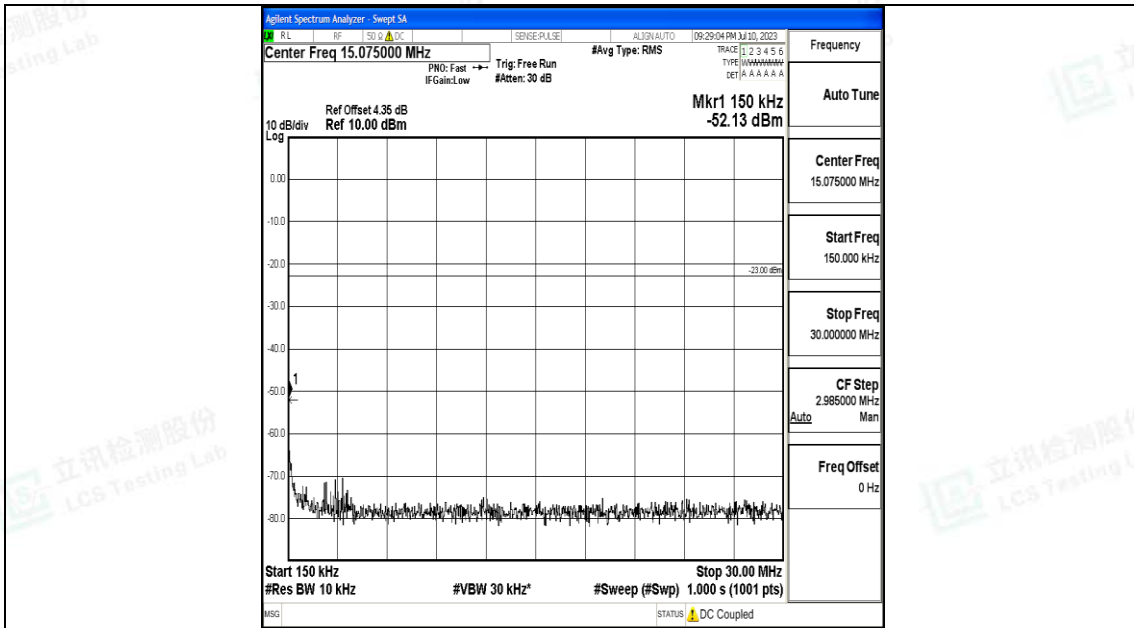

Band5\_5MHz\_QPSK\_20625\_1RB#0\_30~1000\_30~1000

Band5\_5MHz\_QPSK\_20625\_1RB#0\_1000~3000\_1000~3000

Band5\_5MHz\_QPSK\_20625\_1RB#0\_3000~10000\_3000~10000

Band5\_5MHz\_16QAM\_20625\_1RB#0\_0.009~0.15\_0.009~0.15