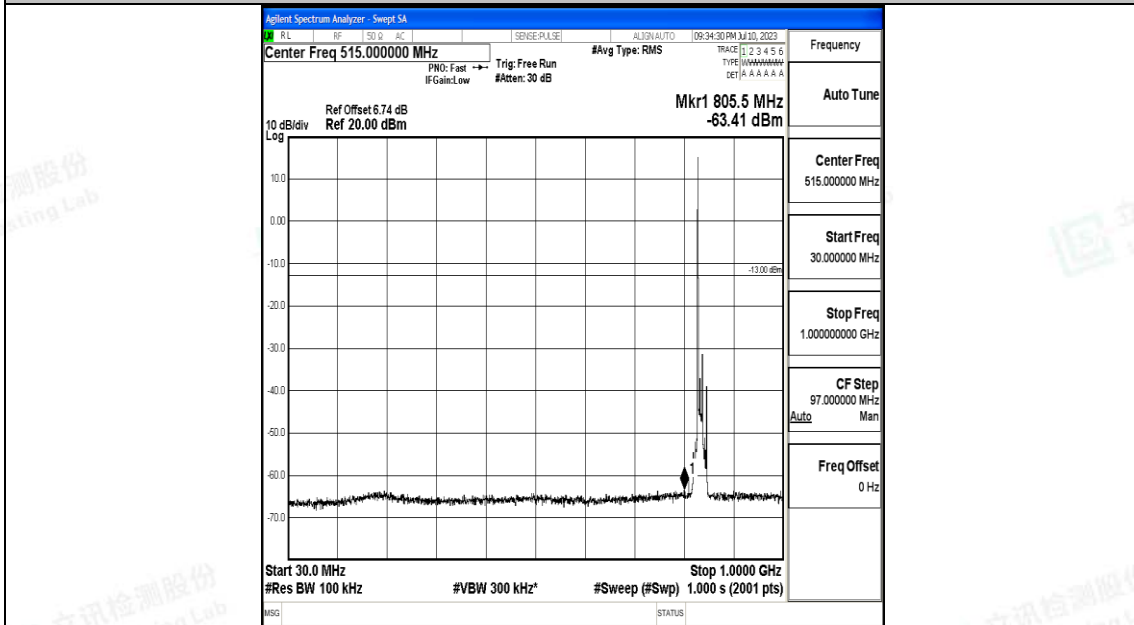

Band5\_10MHz\_QPSK\_20525\_1RB#0\_3000~10000\_3000~10000

Band5\_10MHz\_16QAM\_20525\_1RB#0\_0.009~0.15\_0.009~0.15

Band5\_10MHz\_16QAM\_20525\_1RB#0\_0.15~30\_0.15~30

Band5\_10MHz\_16QAM\_20525\_1RB#0\_30~1000\_30~1000