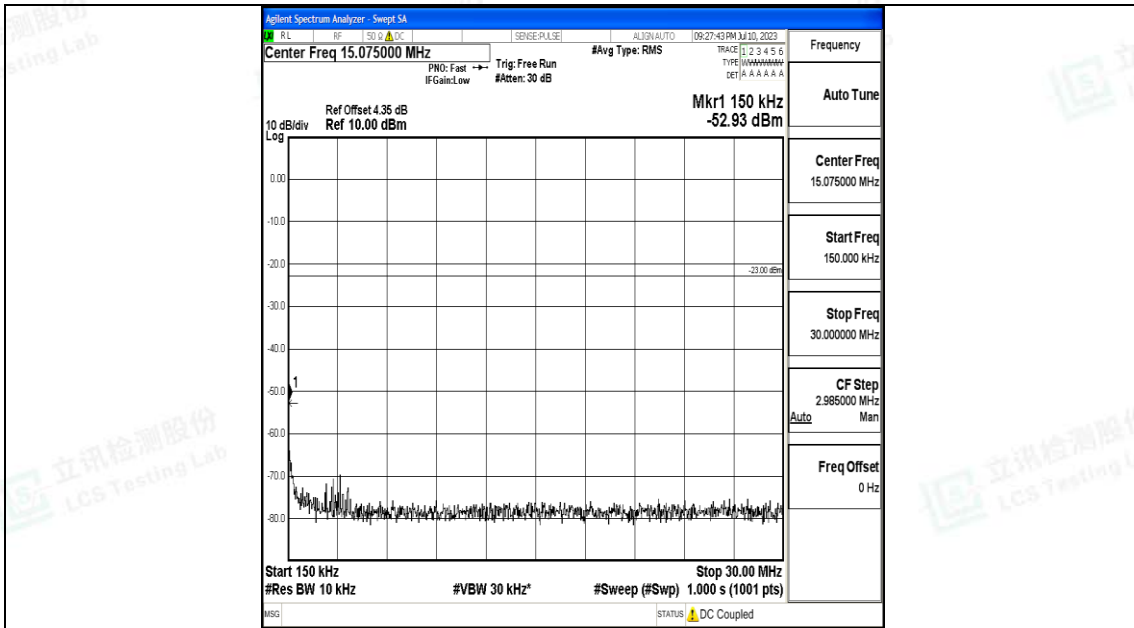

Band5_5MHz_16QAM_20525_1RB#0_0.009~0.15_0.009~0.15

Band5_5MHz_16QAM_20525_1RB#0_0.15~30_0.15~30