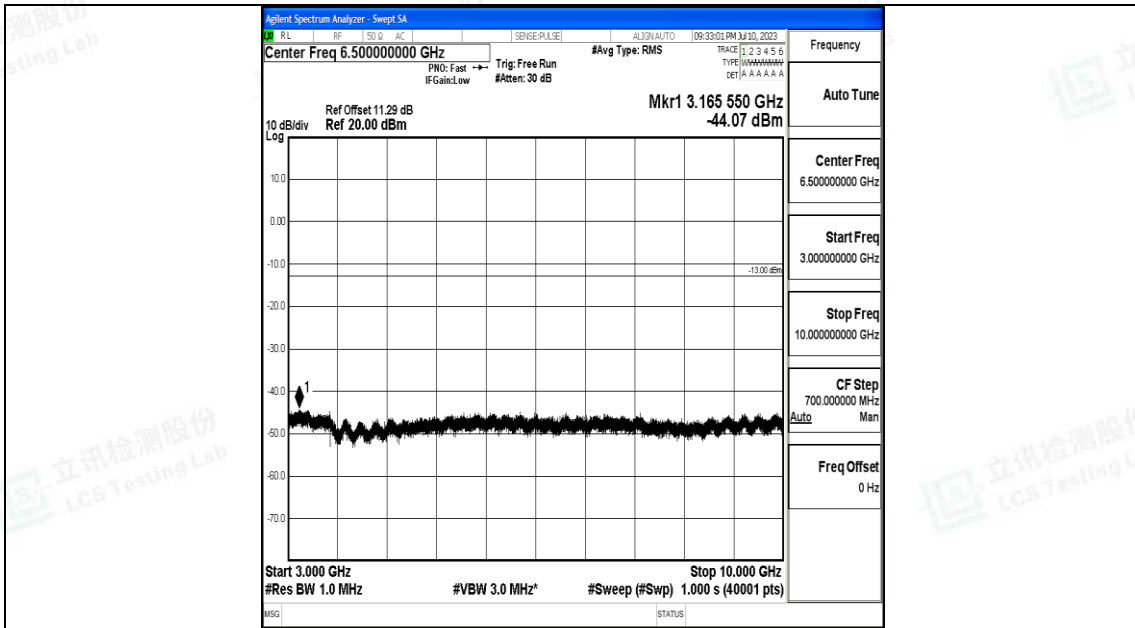

Band5\_10MHz\_QPSK\_20450\_1RB#0\_0.009~0.15\_0.009~0.15

Band5\_10MHz\_QPSK\_20450\_1RB#0\_0.15~30\_0.15~30

Band5\_10MHz\_QPSK\_20450\_1RB#0\_30~1000\_30~1000

Band5\_10MHz\_QPSK\_20450\_1RB#0\_1000~3000\_1000~3000