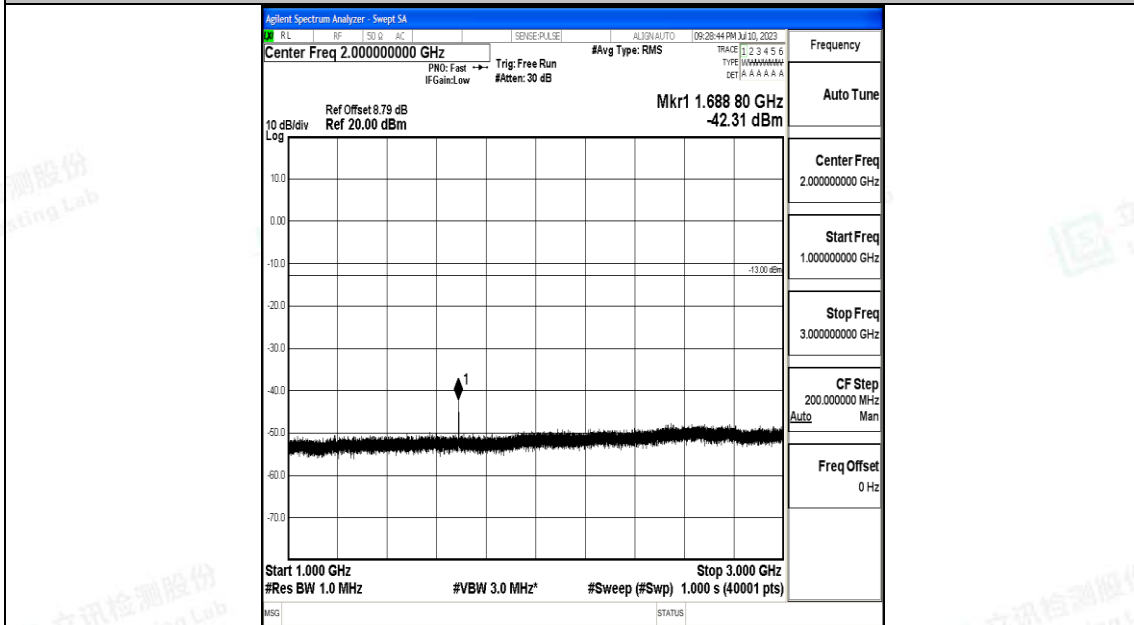

Band5_5MHz_QPSK_20625_1RB#0_30~1000_30~1000

Band5_5MHz_QPSK_20625_1RB#0_1000~3000_1000~3000