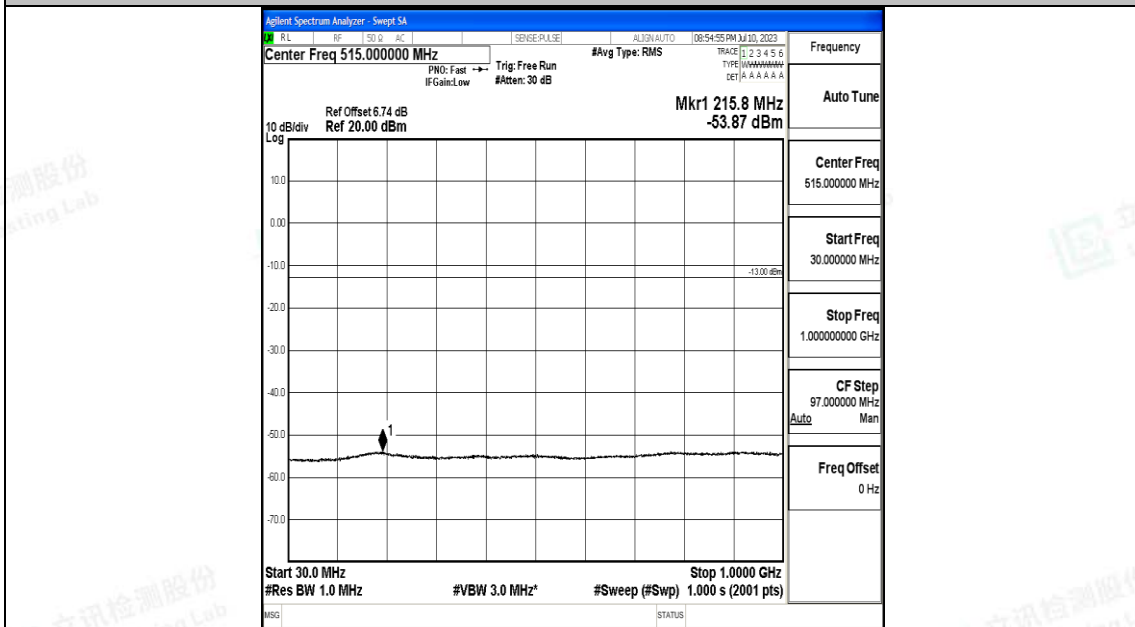

Band4\_10MHz\_QPSK\_20350\_1RB#0\_3000~20000\_3000~20000

Band4\_10MHz\_16QAM\_20350\_1RB#0\_0.009~0.15\_0.009~0.15

Band4\_10MHz\_16QAM\_20350\_1RB#0\_0.15~30\_0.15~30

Band4\_10MHz\_16QAM\_20350\_1RB#0\_30~1000\_30~1000