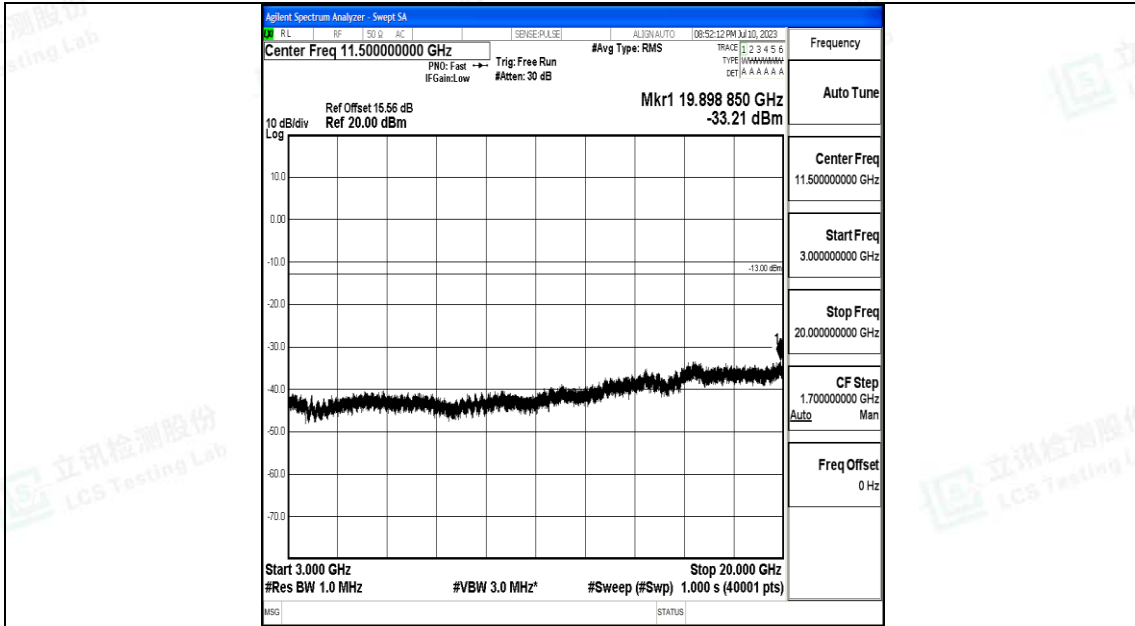

Band4\_10MHz\_QPSK\_20000\_1RB#0\_0.009~0.15\_0.009~0.15

Band4\_10MHz\_QPSK\_20000\_1RB#0\_0.15~30\_0.15~30

Band4\_10MHz\_QPSK\_20000\_1RB#0\_30~1000\_30~1000

Band4\_10MHz\_QPSK\_20000\_1RB#0\_1000~3000\_1000~3000