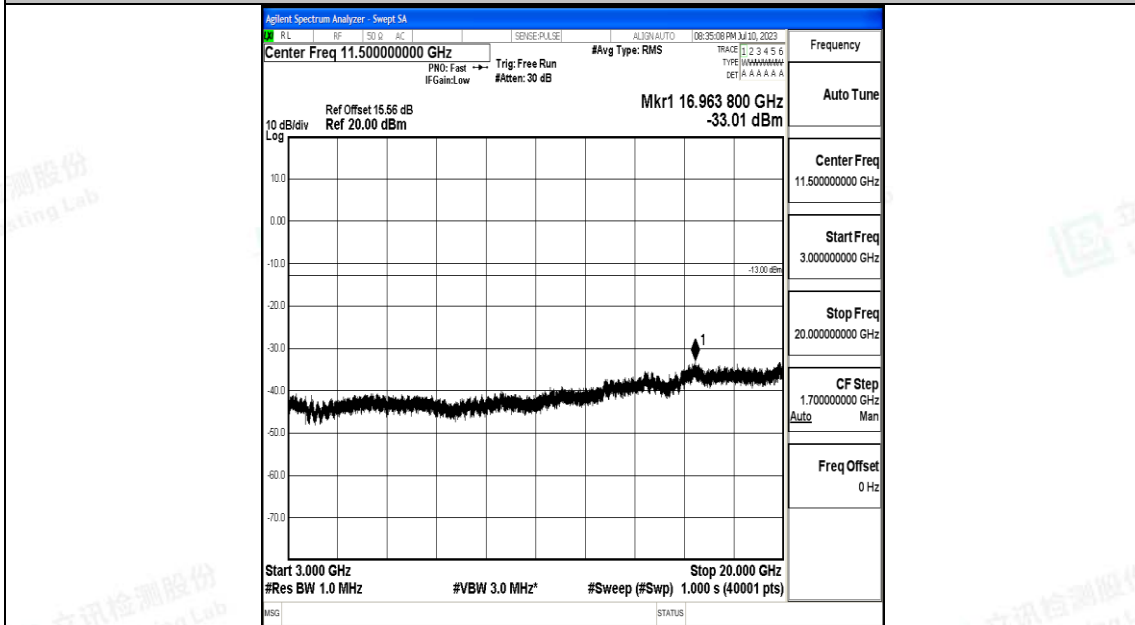

Band4_1.4MHz_16QAM_20393_1RB#0_1000~3000_1000~3000

Band4_1.4MHz_16QAM_20393_1RB#0_3000~20000_3000~20000