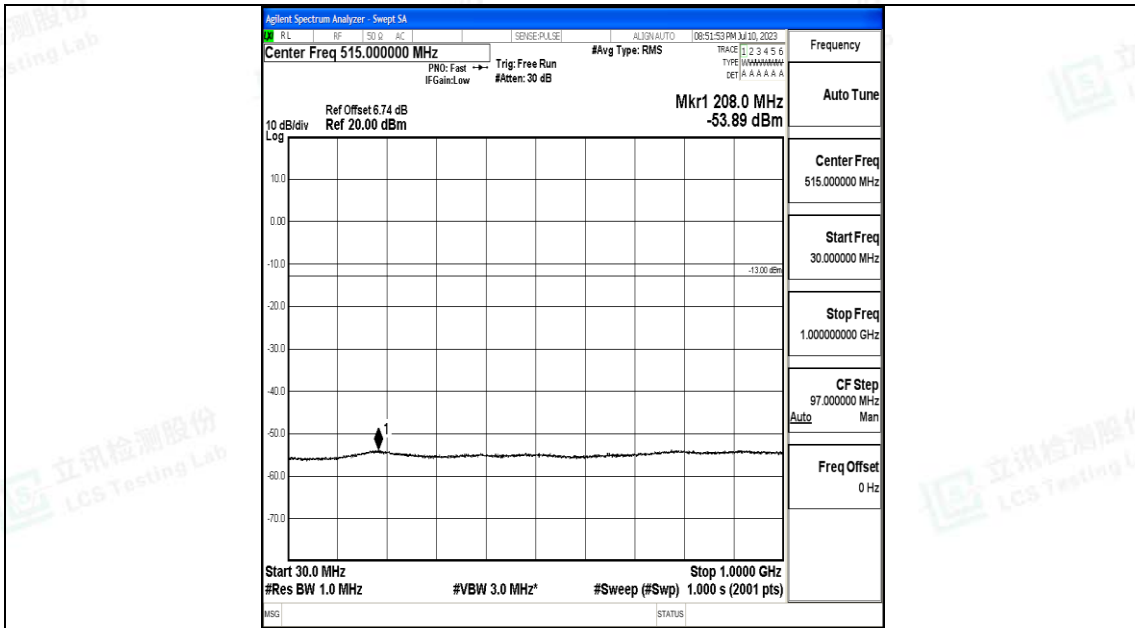

Band4_10MHz_QPSK_20000_1RB#0_0.15~30_0.15~30

Band4_10MHz_QPSK_20000_1RB#0_30~1000_30~1000