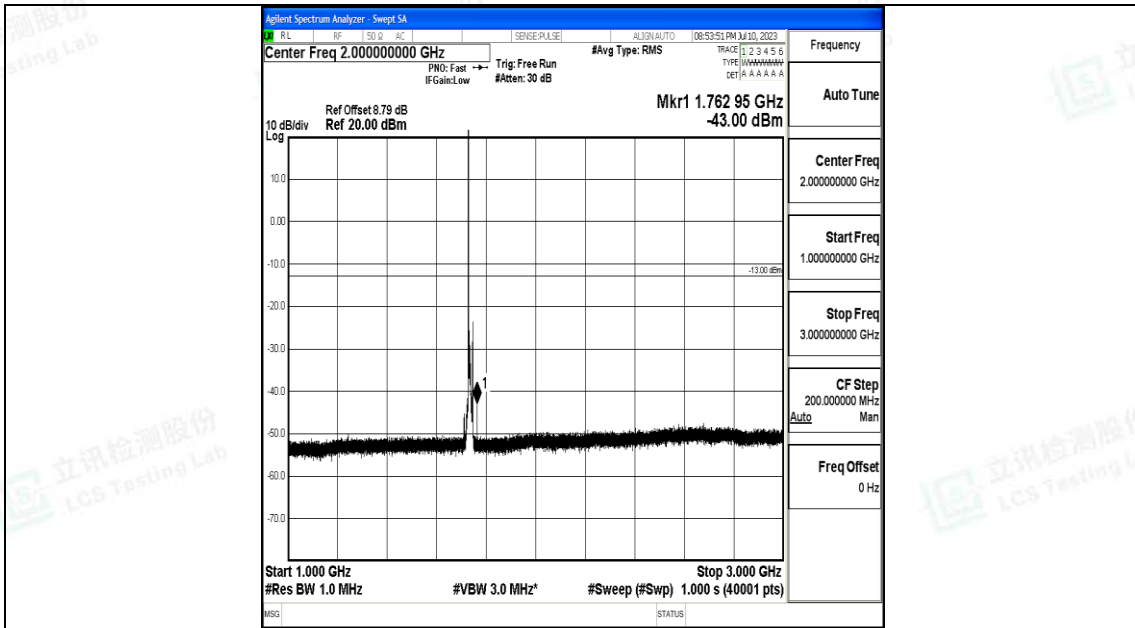

Band4_10MHz_16QAM_20175_1RB#0_30~1000_30~1000

Band4_10MHz_16QAM_20175_1RB#0_1000~3000_1000~3000