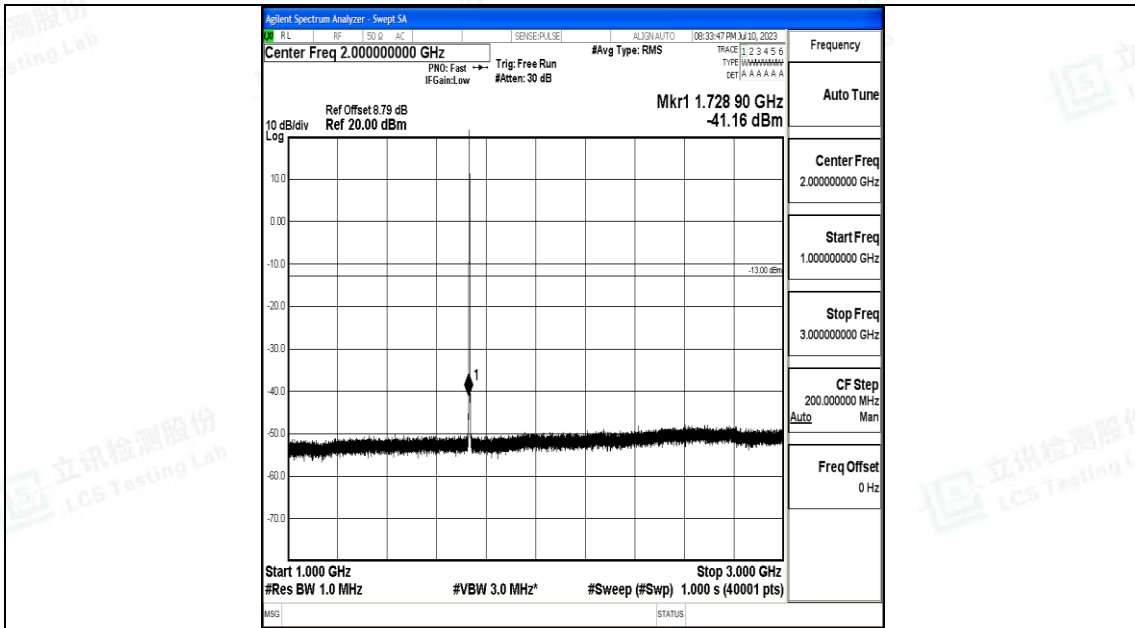

Band4_1.4MHz_16QAM_20175_1RB#0_30~1000_30~1000

Band4_1.4MHz_16QAM_20175_1RB#0_1000~3000_1000~3000