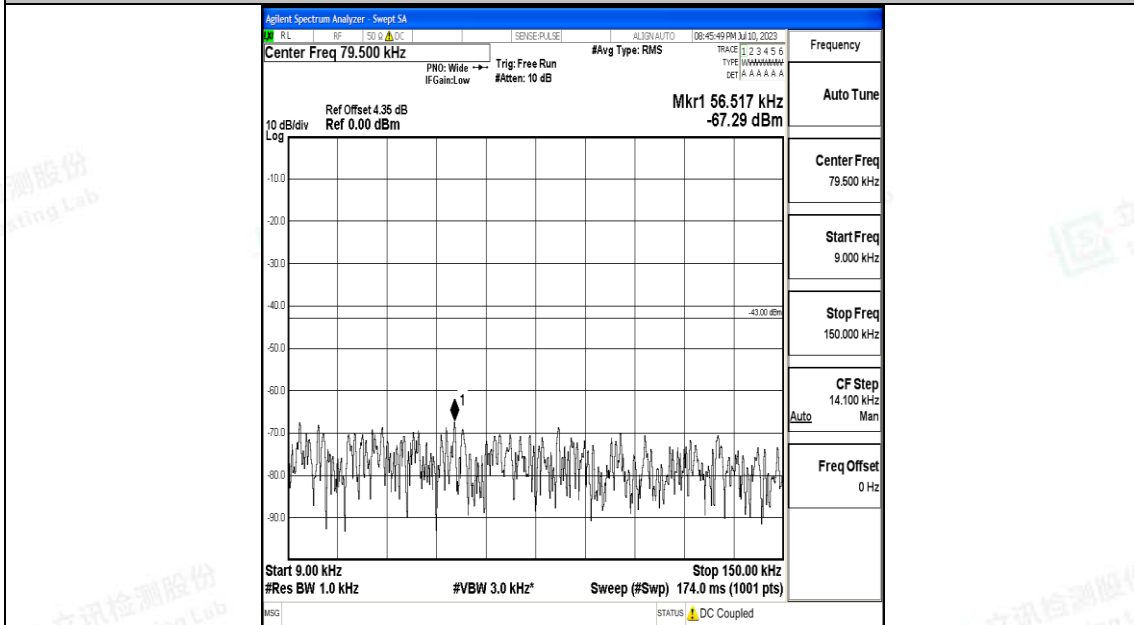

Band4\_5MHz\_QPSK\_19975\_1RB#0\_30~1000\_30~1000

Band4\_5MHz\_QPSK\_19975\_1RB#0\_1000~3000\_1000~3000

Band4\_5MHz\_QPSK\_19975\_1RB#0\_3000~20000\_3000~20000

Band4\_5MHz\_16QAM\_19975\_1RB#0\_0.009~0.15\_0.009~0.15