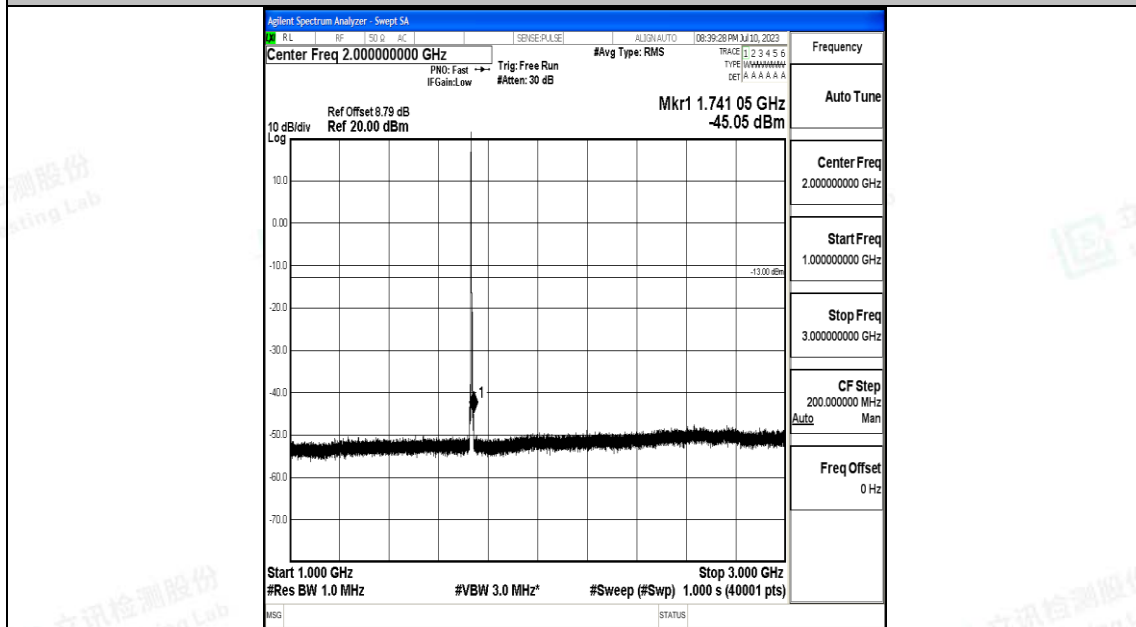

Band4\_3MHz\_QPSK\_20175\_1RB#0\_0.009~0.15\_0.009~0.15

Band4\_3MHz\_QPSK\_20175\_1RB#0\_0.15~30\_0.15~30

Band4\_3MHz\_QPSK\_20175\_1RB#0\_30~1000\_30~1000

Band4\_3MHz\_QPSK\_20175\_1RB#0\_1000~3000\_1000~3000