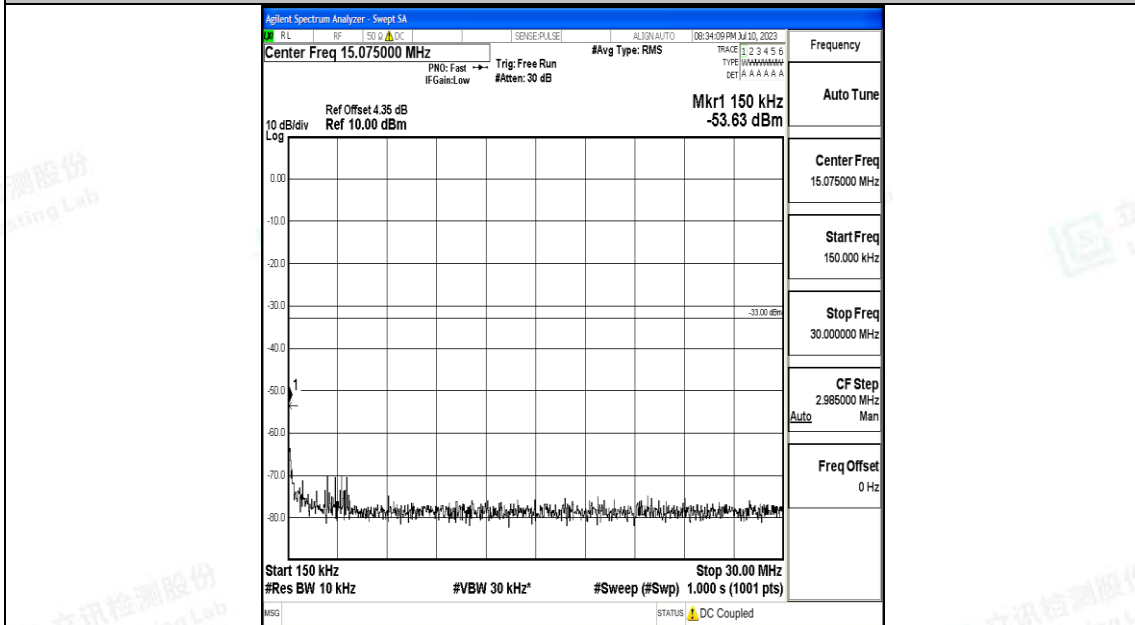

Band4_1.4MHz_QPSK_20393_1RB#0_0.009~0.15_0.009~0.15

Band4_1.4MHz_QPSK_20393_1RB#0_0.15~30_0.15~30