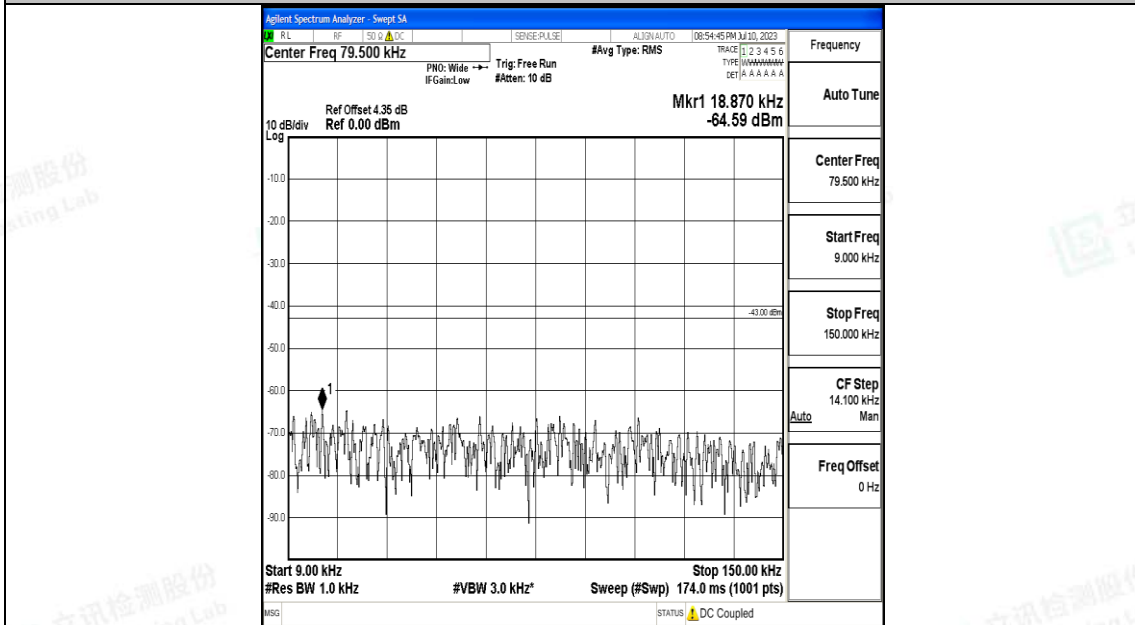

Band4_10MHz_QPSK_20350_1RB#0_3000~20000_3000~20000

Band4_10MHz_16QAM_20350_1RB#0_0.009~0.15_0.009~0.15