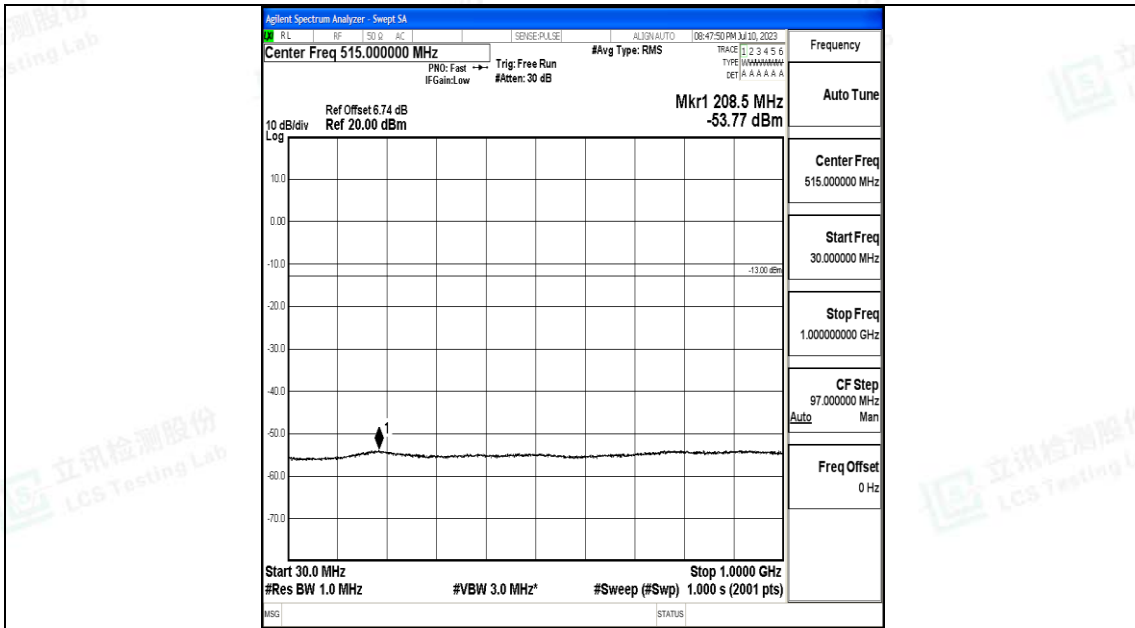

Band4\_5MHz\_16QAM\_20175\_1RB#0\_1000~3000\_1000~3000

Band4\_5MHz\_16QAM\_20175\_1RB#0\_3000~20000\_3000~20000

Band4\_5MHz\_QPSK\_20375\_1RB#0\_0.009~0.15\_0.009~0.15

Band4\_5MHz\_QPSK\_20375\_1RB#0\_0.15~30\_0.15~30