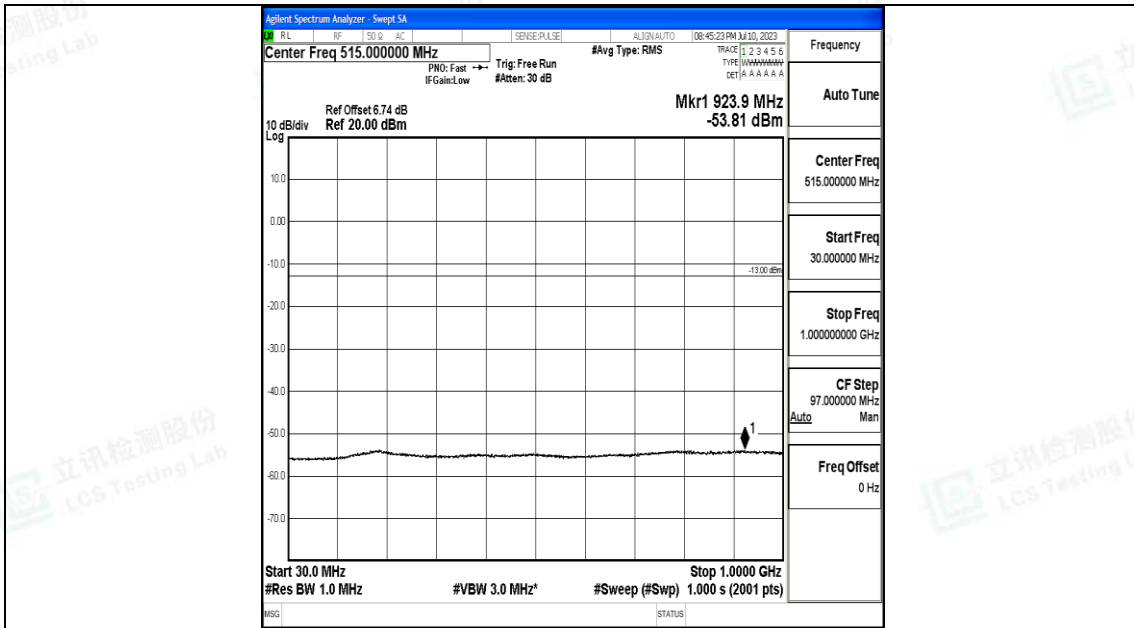

Band4\_3MHz\_16QAM\_20385\_1RB#0\_1000~3000\_1000~3000

Band4\_3MHz\_16QAM\_20385\_1RB#0\_3000~20000\_3000~20000

Band4\_5MHz\_QPSK\_19975\_1RB#0\_0.009~0.15\_0.009~0.15

Band4\_5MHz\_QPSK\_19975\_1RB#0\_0.15~30\_0.15~30