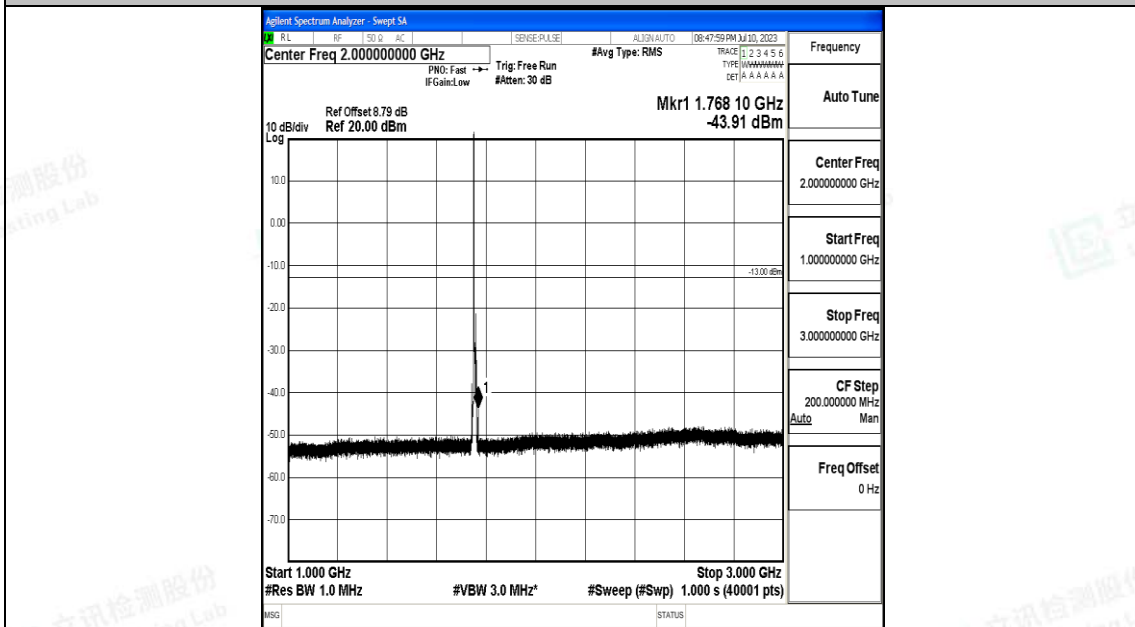

Band4_5MHz_QPSK_20375_1RB#0_30~1000_30~1000

Band4_5MHz_QPSK_20375_1RB#0_1000~3000_1000~3000