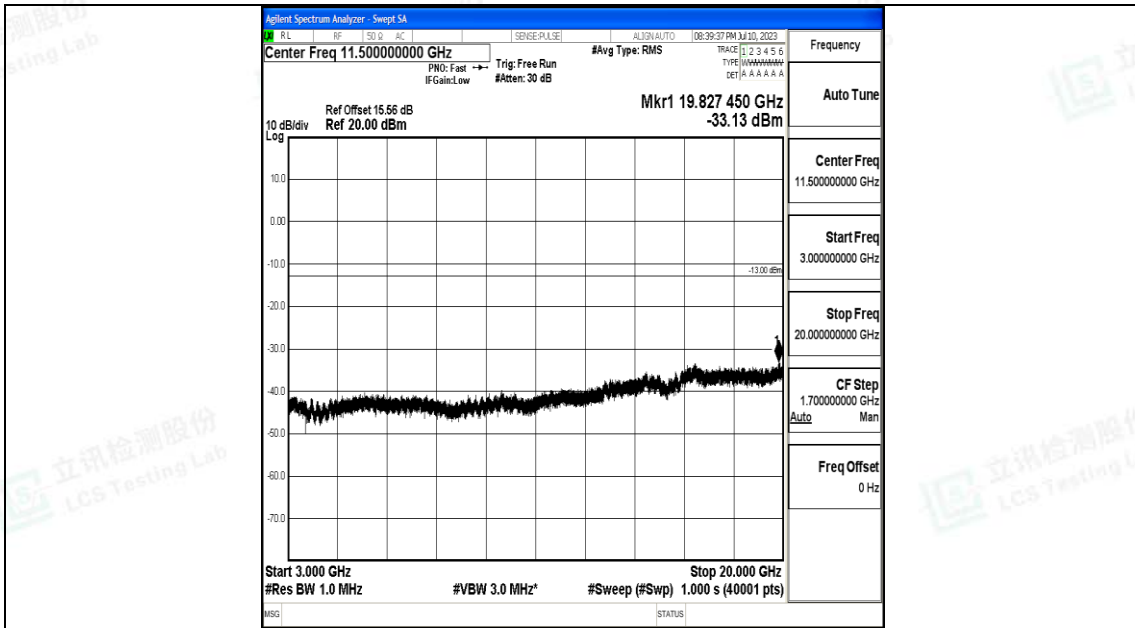

Band4\_3MHz\_QPSK\_20175\_1RB#0\_0.009~0.15\_0.009~0.15

Band4\_3MHz\_QPSK\_20175\_1RB#0\_0.15~30\_0.15~30

Band4\_3MHz\_QPSK\_20175\_1RB#0\_30~1000\_30~1000

Band4\_3MHz\_QPSK\_20175\_1RB#0\_1000~3000\_1000~3000