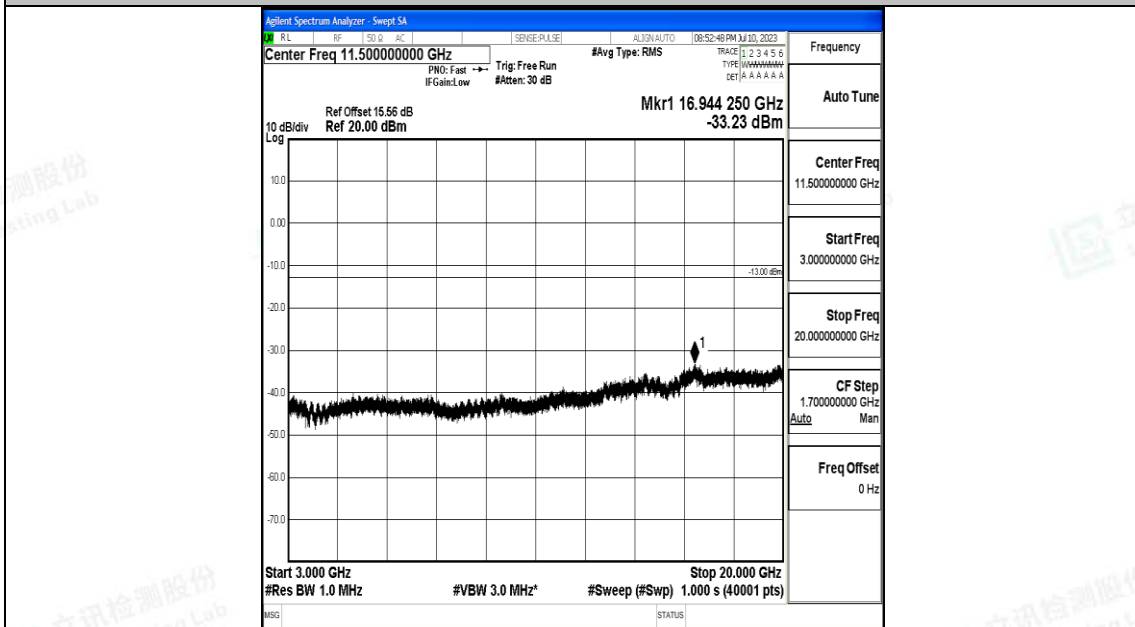

Band4_10MHz_16QAM_20000_1RB#0_1000~3000_1000~3000

Band4_10MHz_16QAM_20000_1RB#0_3000~20000_3000~20000