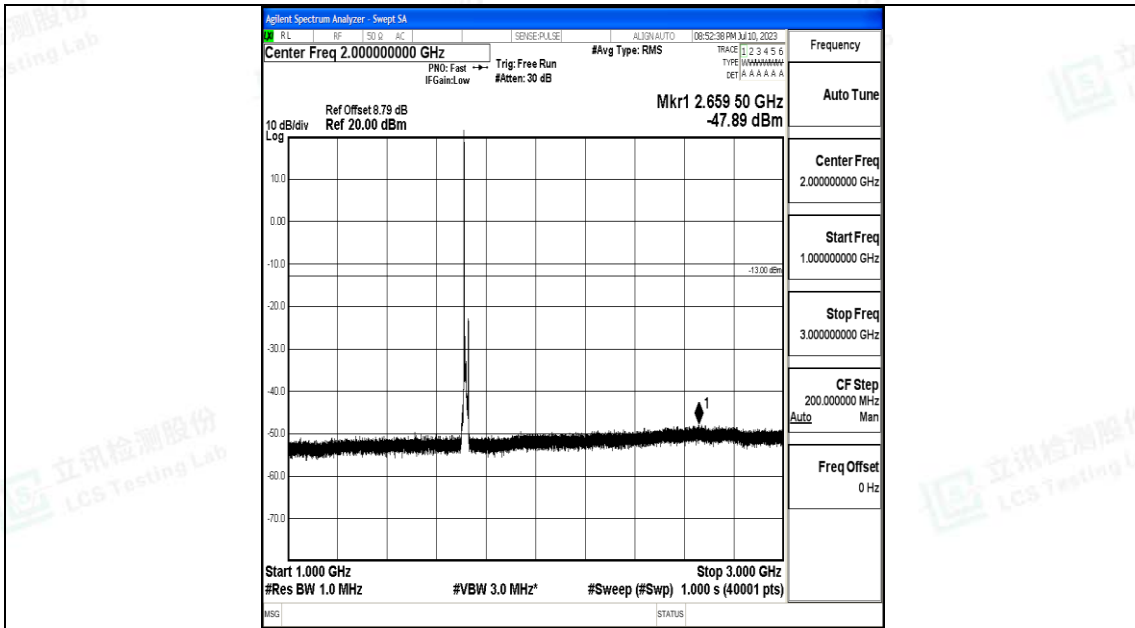

Band4\_10MHz\_QPSK\_20000\_1RB#0\_3000~20000\_3000~20000

Band4\_10MHz\_16QAM\_20000\_1RB#0\_0.009~0.15\_0.009~0.15

Band4\_10MHz\_16QAM\_20000\_1RB#0\_0.15~30\_0.15~30

Band4\_10MHz\_16QAM\_20000\_1RB#0\_30~1000\_30~1000