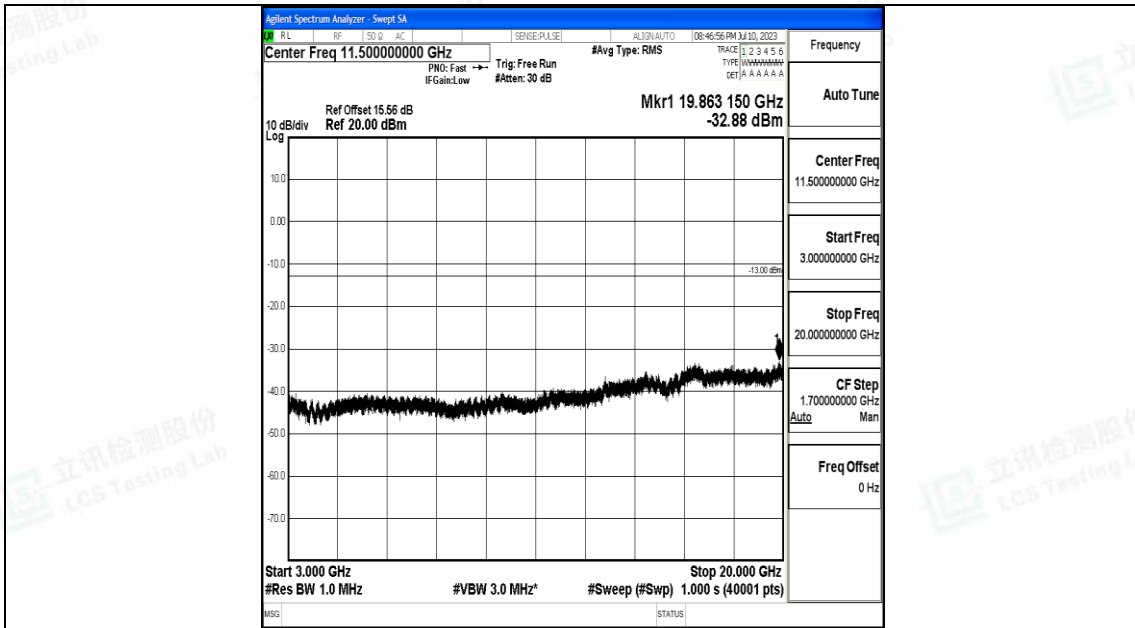

Band4\_5MHz\_QPSK\_20175\_1RB#0\_0.009~0.15\_0.009~0.15

Band4\_5MHz\_QPSK\_20175\_1RB#0\_0.15~30\_0.15~30

Band4\_5MHz\_QPSK\_20175\_1RB#0\_30~1000\_30~1000

Band4\_5MHz\_QPSK\_20175\_1RB#0\_1000~3000\_1000~3000