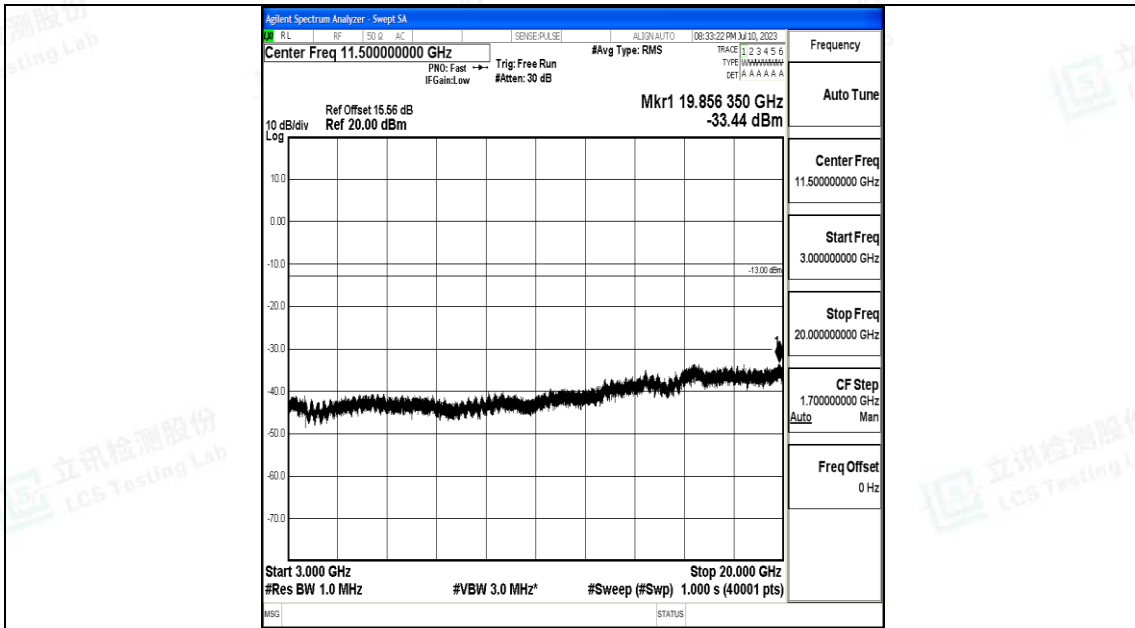

Band4\_1.4MHz\_QPSK\_20175\_1RB#0\_30~1000\_30~1000

Band4\_1.4MHz\_QPSK\_20175\_1RB#0\_1000~3000\_1000~3000

Band4\_1.4MHz\_QPSK\_20175\_1RB#0\_3000~20000\_3000~20000

Band4\_1.4MHz\_16QAM\_20175\_1RB#0\_0.009~0.15\_0.009~0.15