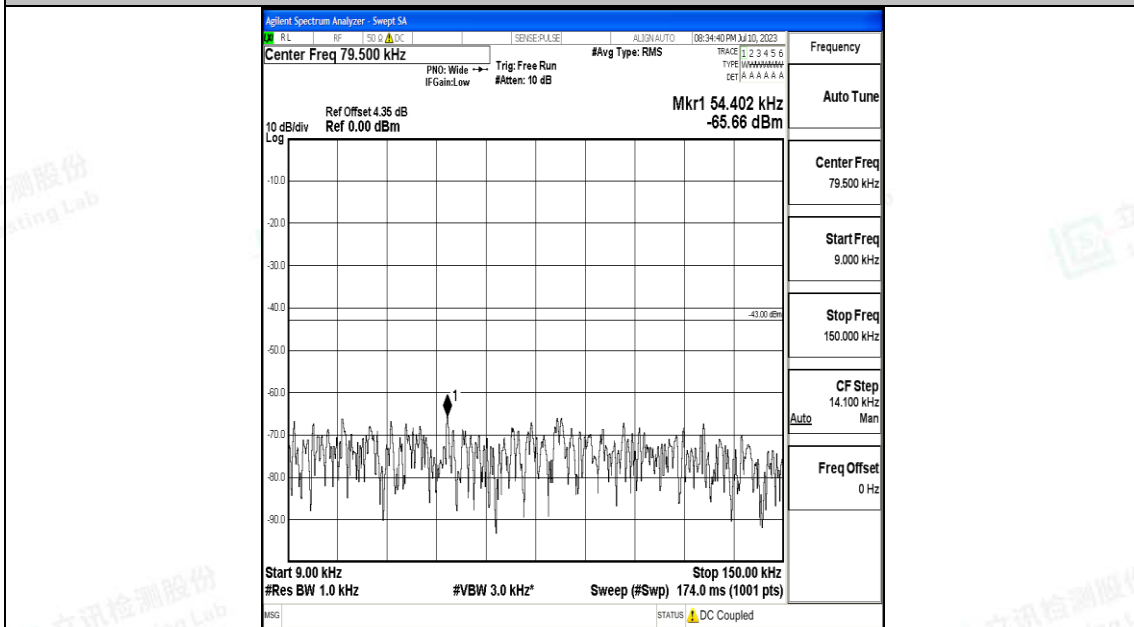

Band4_1.4MHz_QPSK_20393_1RB#0_3000~20000_3000~20000

Band4_1.4MHz_16QAM_20393_1RB#0_0.009~0.15_0.009~0.15