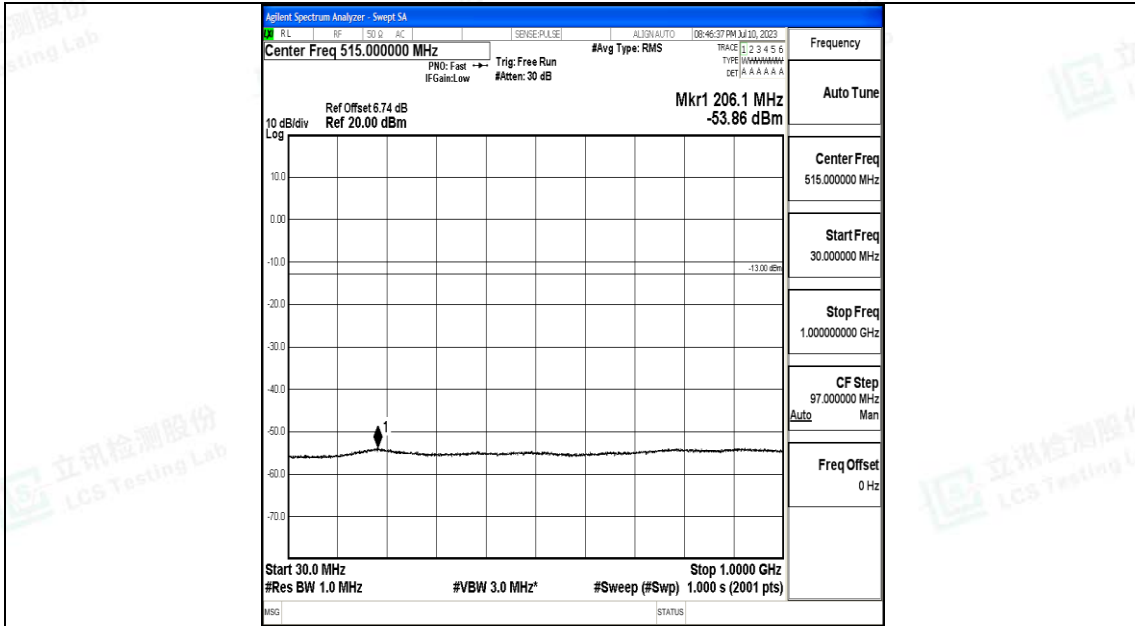

Band4_5MHz_QPSK_20175_1RB#0_0.15~30_0.15~30

Band4_5MHz_QPSK_20175_1RB#0_30~1000_30~1000