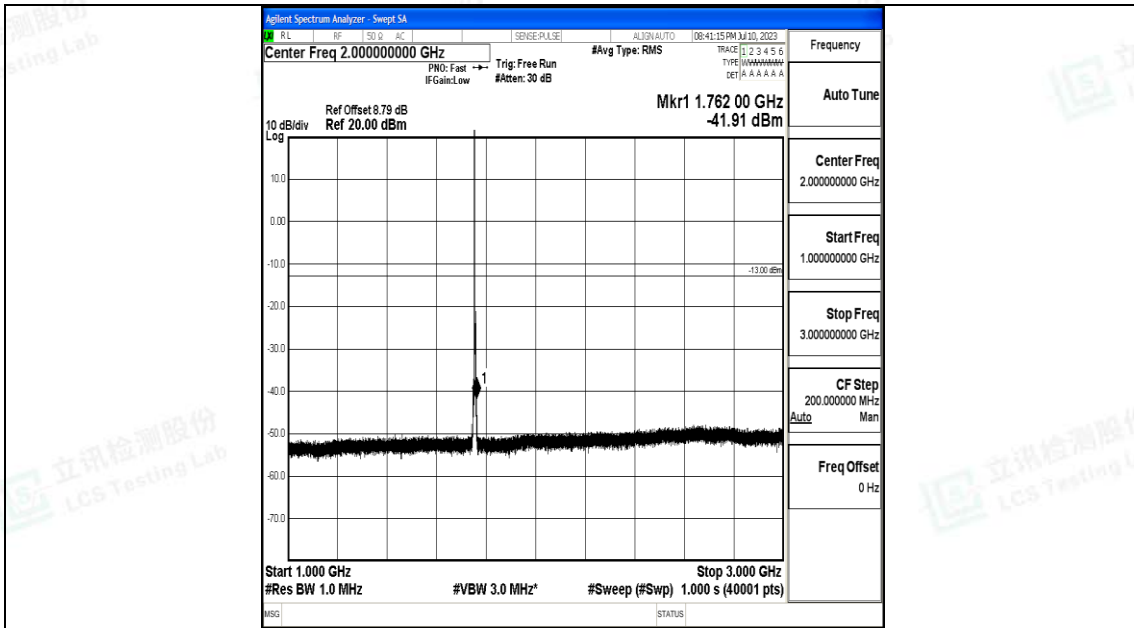

Band4\_3MHz\_QPSK\_20385\_1RB#0\_30~1000\_30~1000

Band4\_3MHz\_QPSK\_20385\_1RB#0\_1000~3000\_1000~3000

Band4\_3MHz\_16QAM\_20385\_1RB#0\_0.15~30\_0.15~30

Band4\_3MHz\_16QAM\_20385\_1RB#0\_30~1000\_30~1000