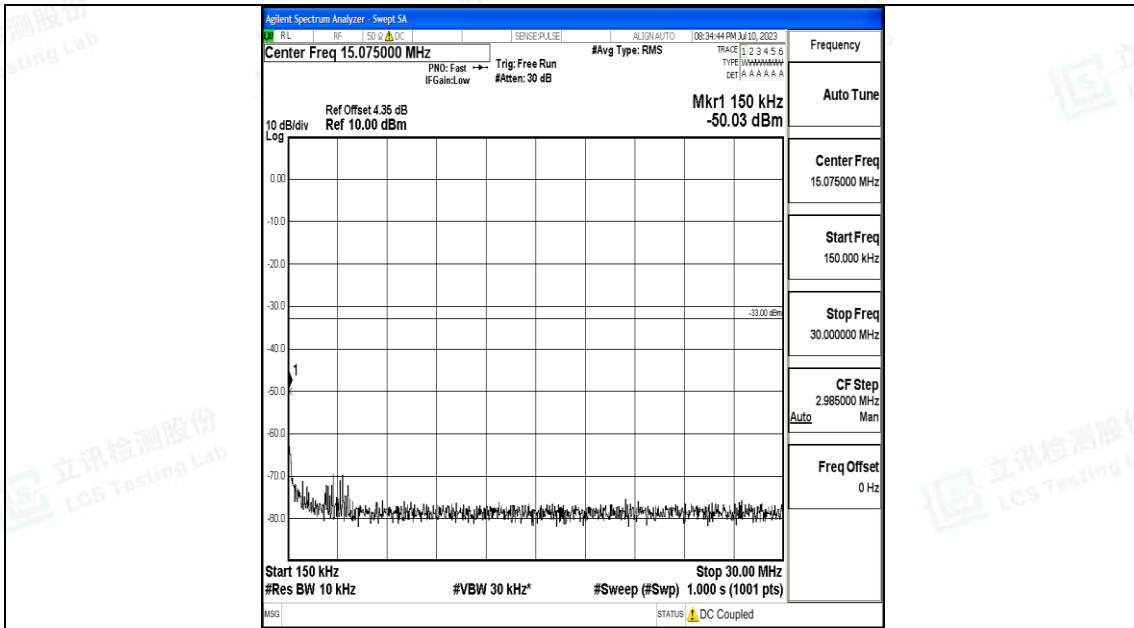

Band4_1.4MHz_16QAM_20393_1RB#0_0.009~0.15_0.009~0.15

Band4_1.4MHz_16QAM_20393_1RB#0_0.15~30_0.15~30