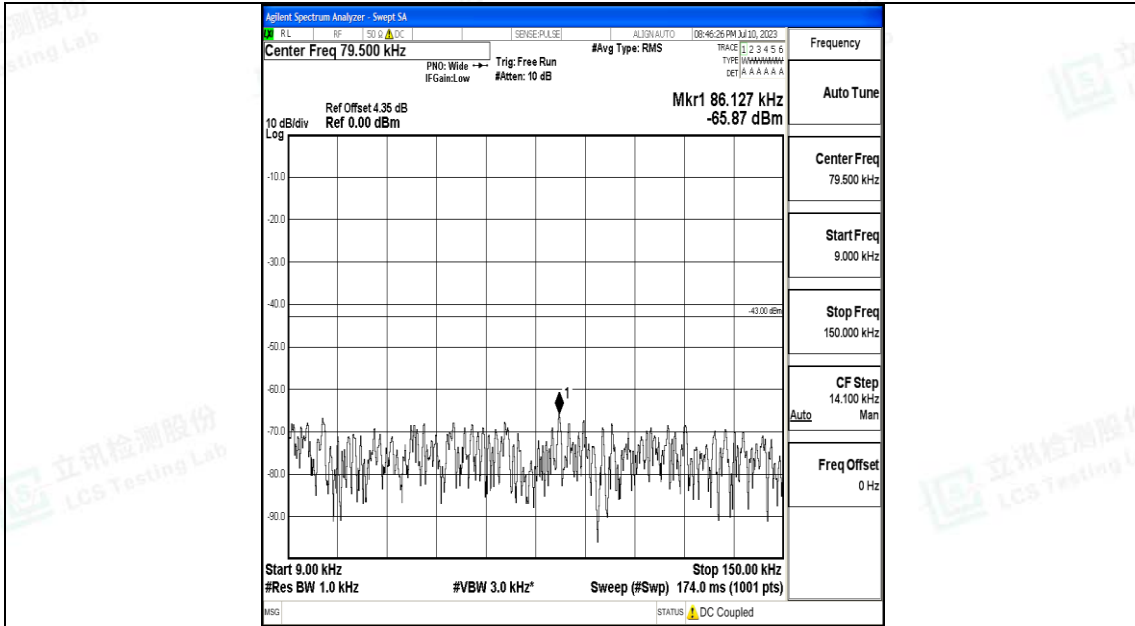

Band4\_5MHz\_16QAM\_19975\_1RB#0\_0.15~30\_0.15~30

Band4\_5MHz\_16QAM\_19975\_1RB#0\_30~1000\_30~1000

Band4\_5MHz\_16QAM\_19975\_1RB#0\_1000~3000\_1000~3000

Band4\_5MHz\_16QAM\_19975\_1RB#0\_3000~20000\_3000~20000