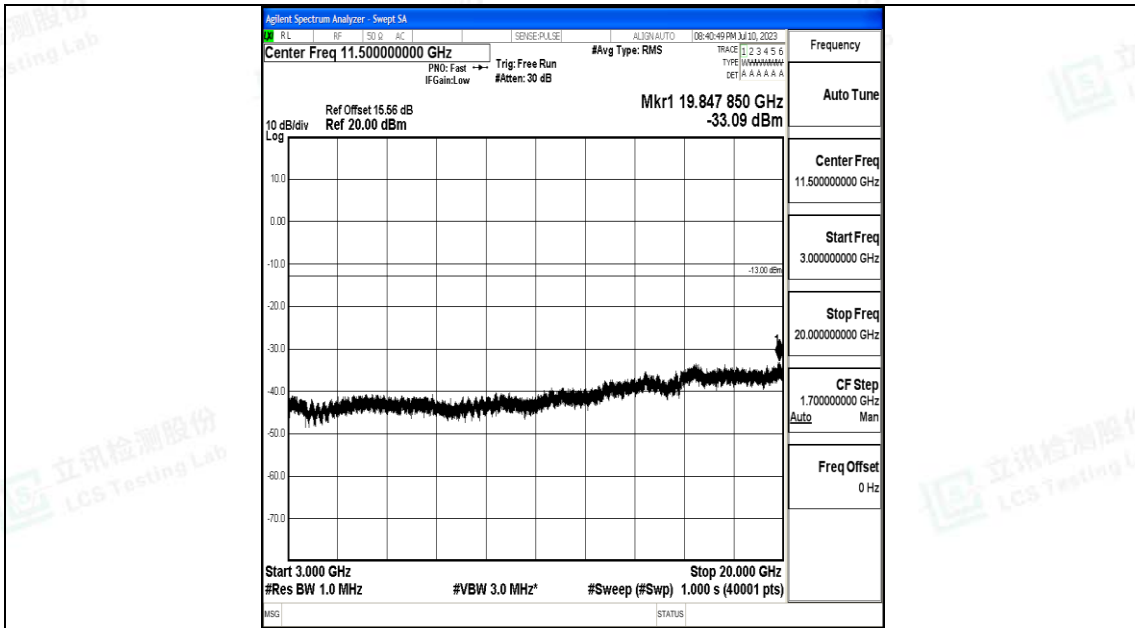

Band4_3MHz_QPSK_20385_1RB#0_1000~3000_1000~3000