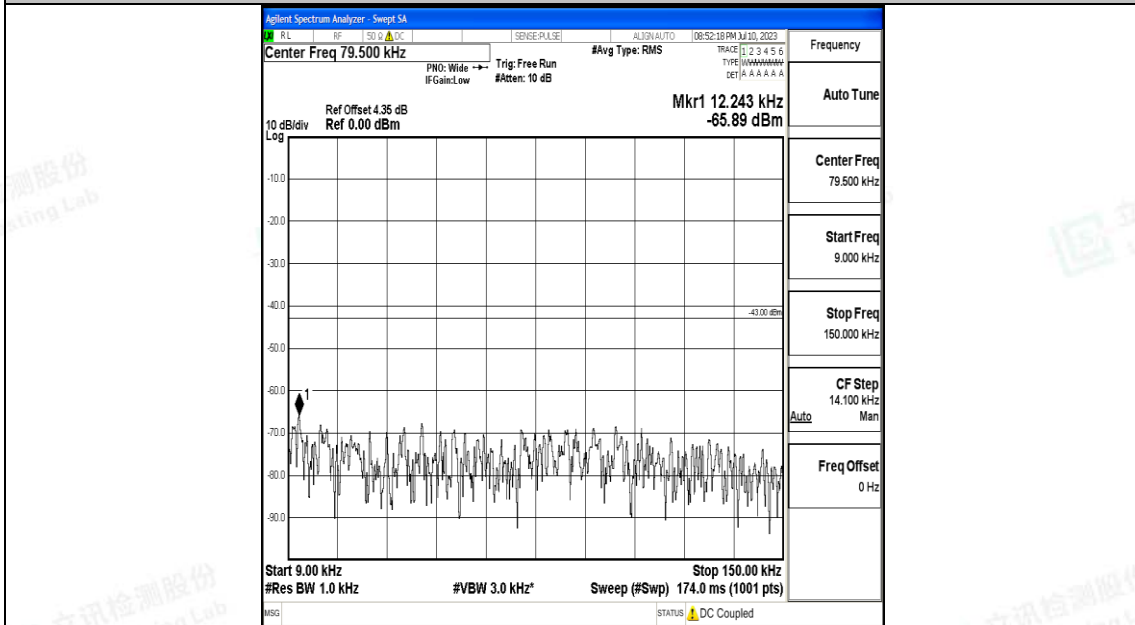

Band4_10MHz_QPSK_20000_1RB#0_3000~20000_3000~20000

Band4_10MHz_16QAM_20000_1RB#0_0.009~0.15_0.009~0.15