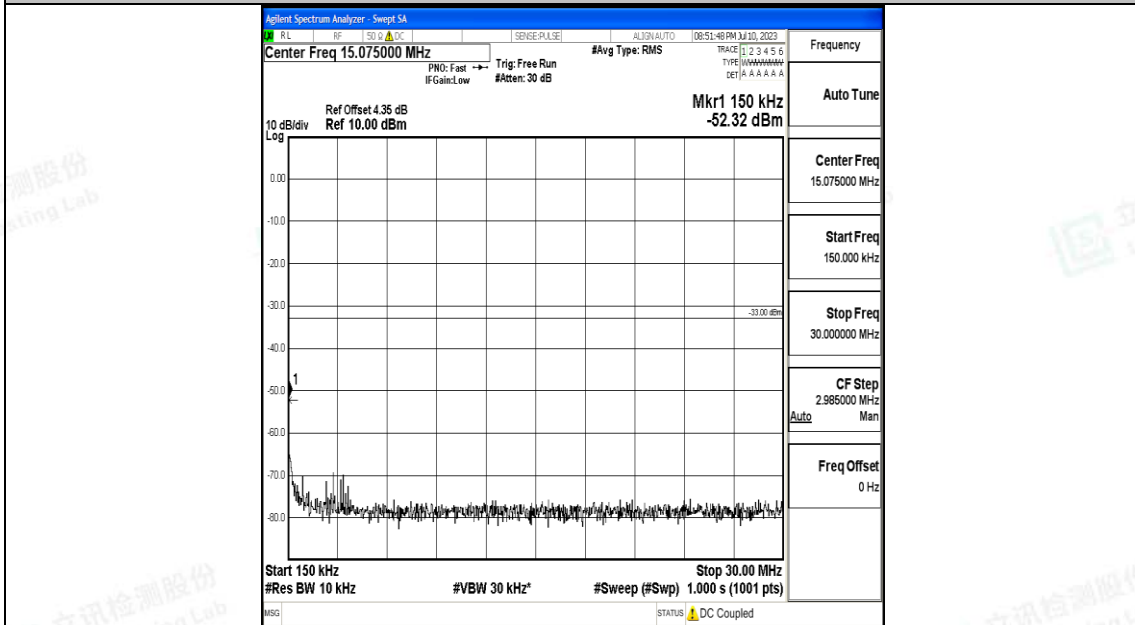

Band4_10MHz_QPSK_20000_1RB#0_0.009~0.15_0.009~0.15

Band4_10MHz_QPSK_20000_1RB#0_0.15~30_0.15~30