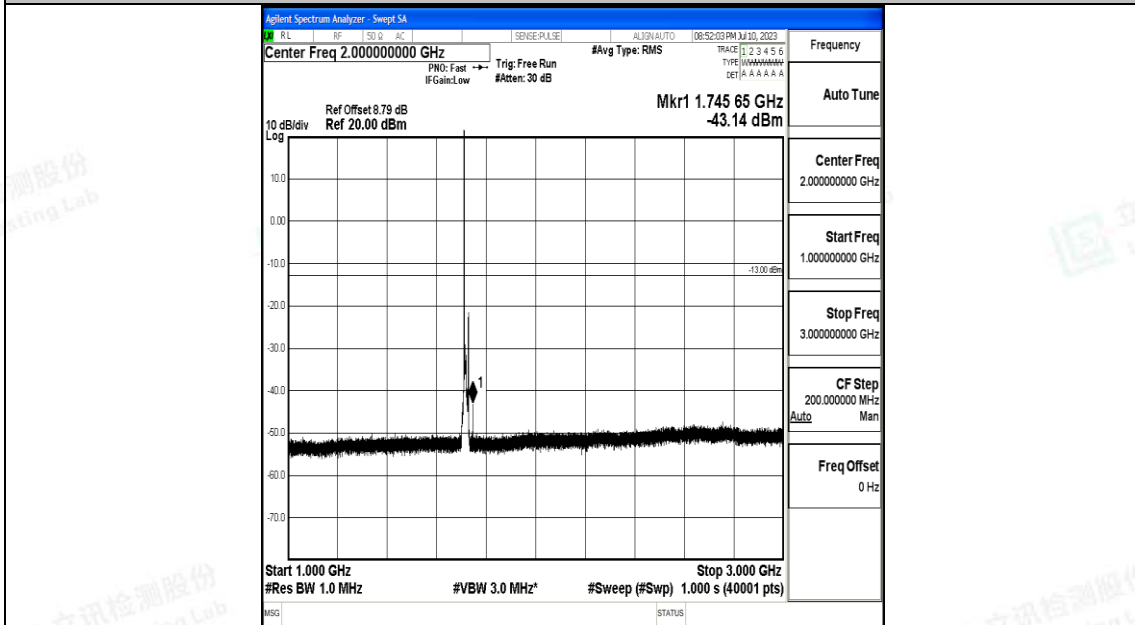

Band4\_10MHz\_QPSK\_20000\_1RB#0\_0.009~0.15\_0.009~0.15

Band4\_10MHz\_QPSK\_20000\_1RB#0\_0.15~30\_0.15~30

Band4\_10MHz\_QPSK\_20000\_1RB#0\_30~1000\_30~1000

Band4\_10MHz\_QPSK\_20000\_1RB#0\_1000~3000\_1000~3000