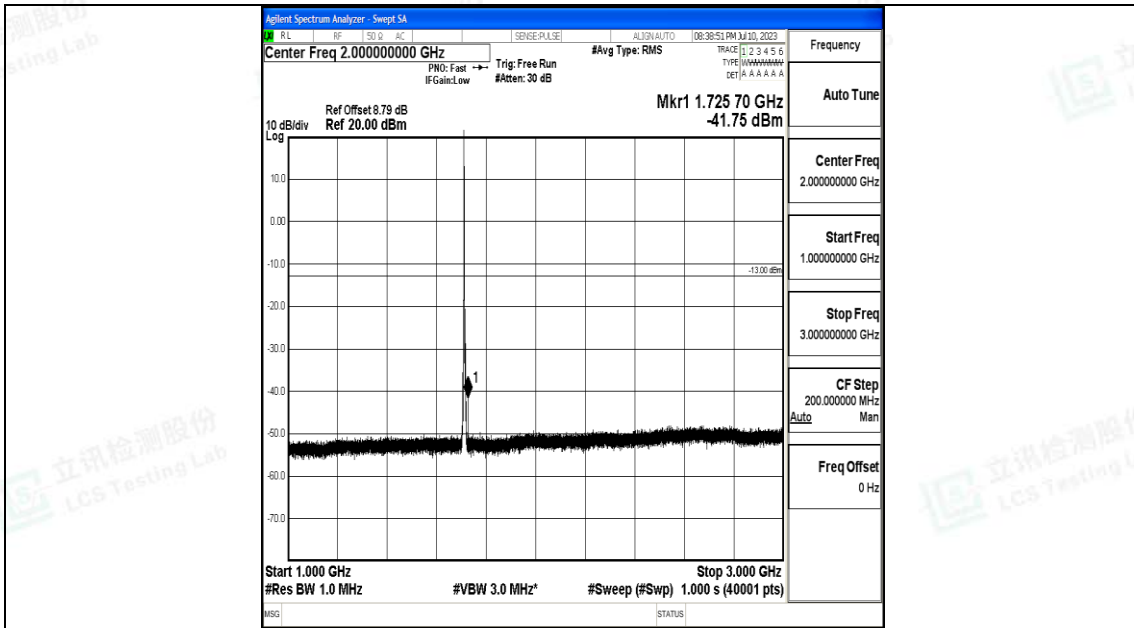

Band4_3MHz_16QAM_19965_1RB#0_30~1000_30~1000

Band4_3MHz_16QAM_19965_1RB#0_1000~3000_1000~3000