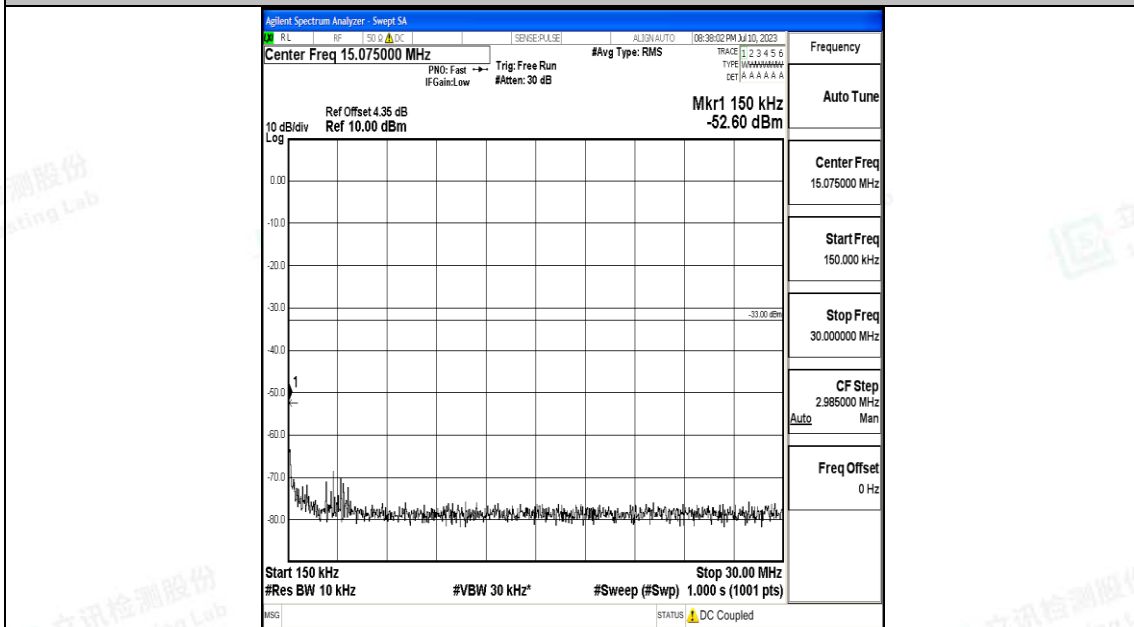

Band4\_1.4MHz\_16QAM\_20393\_1RB#0\_1000~3000\_1000~3000

Band4\_1.4MHz\_16QAM\_20393\_1RB#0\_3000~20000\_3000~20000

Band4\_3MHz\_QPSK\_19965\_1RB#0\_0.009~0.15\_0.009~0.15

Band4\_3MHz\_QPSK\_19965\_1RB#0\_0.15~30\_0.15~30