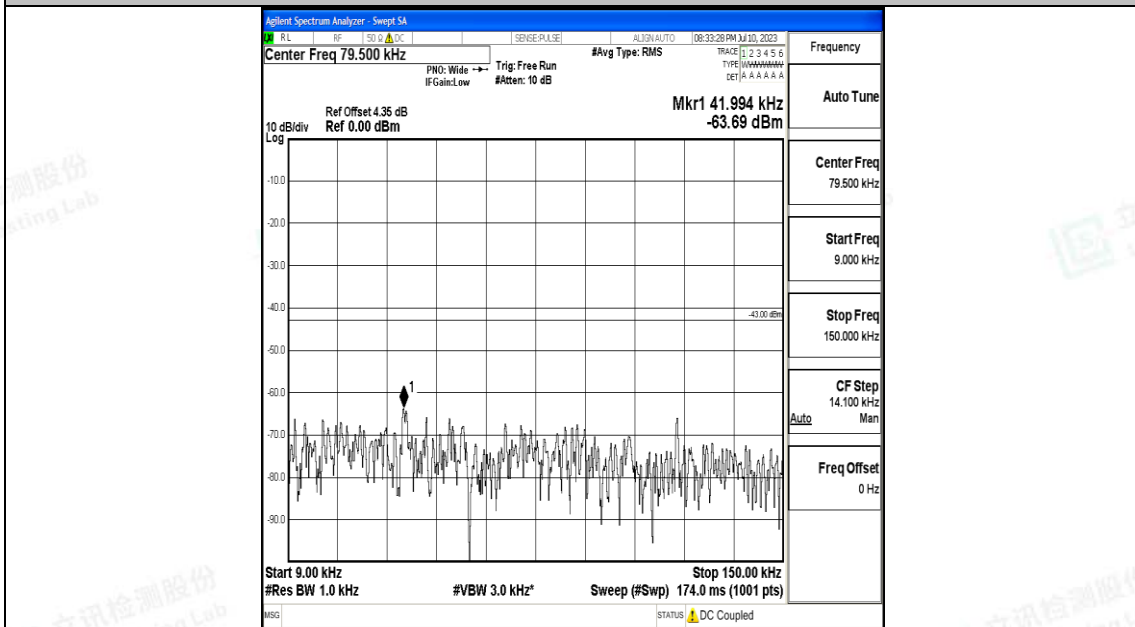

Band4\_1.4MHz\_QPSK\_20175\_1RB#0\_30~1000\_30~1000

Band4\_1.4MHz\_QPSK\_20175\_1RB#0\_1000~3000\_1000~3000

Band4\_1.4MHz\_QPSK\_20175\_1RB#0\_3000~20000\_3000~20000

Band4\_1.4MHz\_16QAM\_20175\_1RB#0\_0.009~0.15\_0.009~0.15