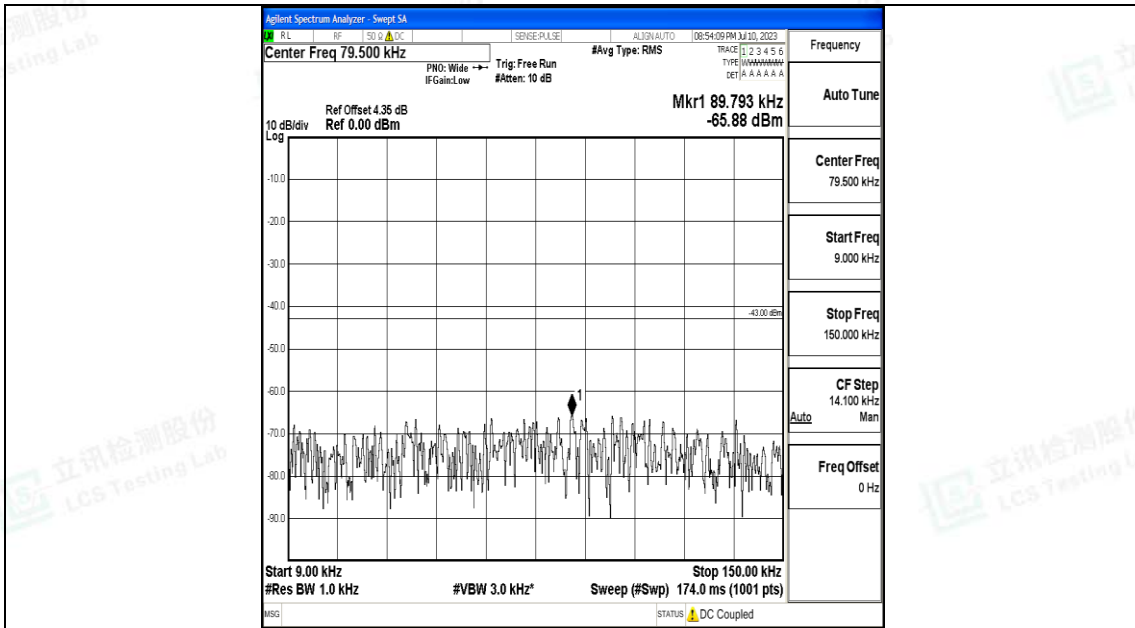

Band4\_10MHz\_16QAM\_20175\_1RB#0\_0.15~30\_0.15~30

Band4\_10MHz\_16QAM\_20175\_1RB#0\_30~1000\_30~1000

Band4\_10MHz\_16QAM\_20175\_1RB#0\_1000~3000\_1000~3000

Band4\_10MHz\_16QAM\_20175\_1RB#0\_3000~20000\_3000~20000