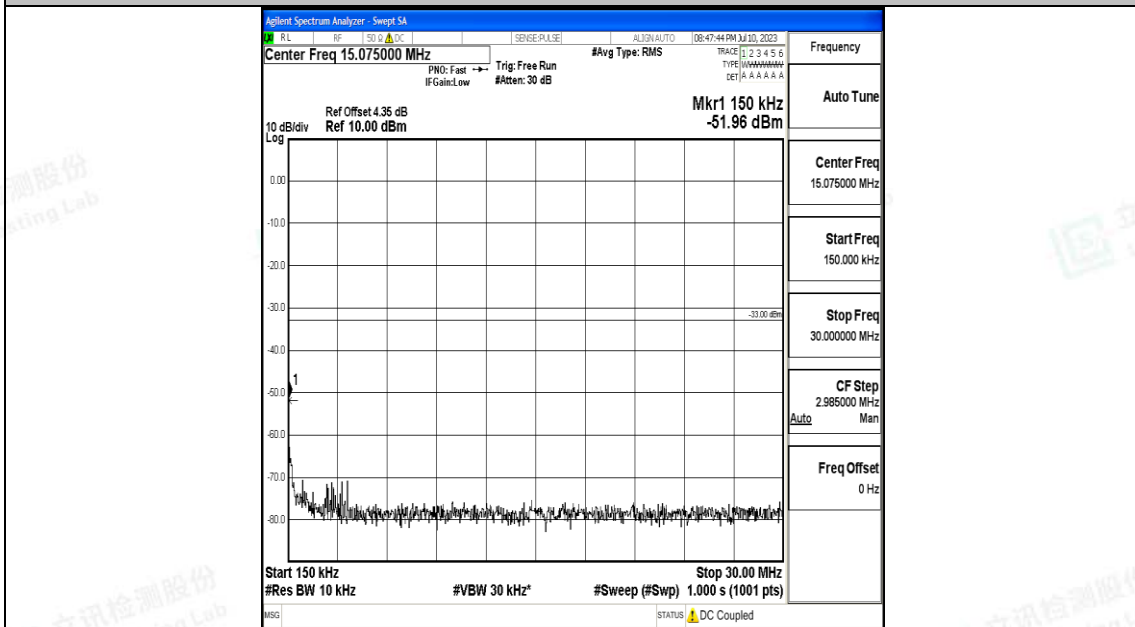

Band4\_5MHz\_16QAM\_20175\_1RB#0\_1000~3000\_1000~3000

Band4\_5MHz\_16QAM\_20175\_1RB#0\_3000~20000\_3000~20000

Band4\_5MHz\_QPSK\_20375\_1RB#0\_0.009~0.15\_0.009~0.15

Band4\_5MHz\_QPSK\_20375\_1RB#0\_0.15~30\_0.15~30