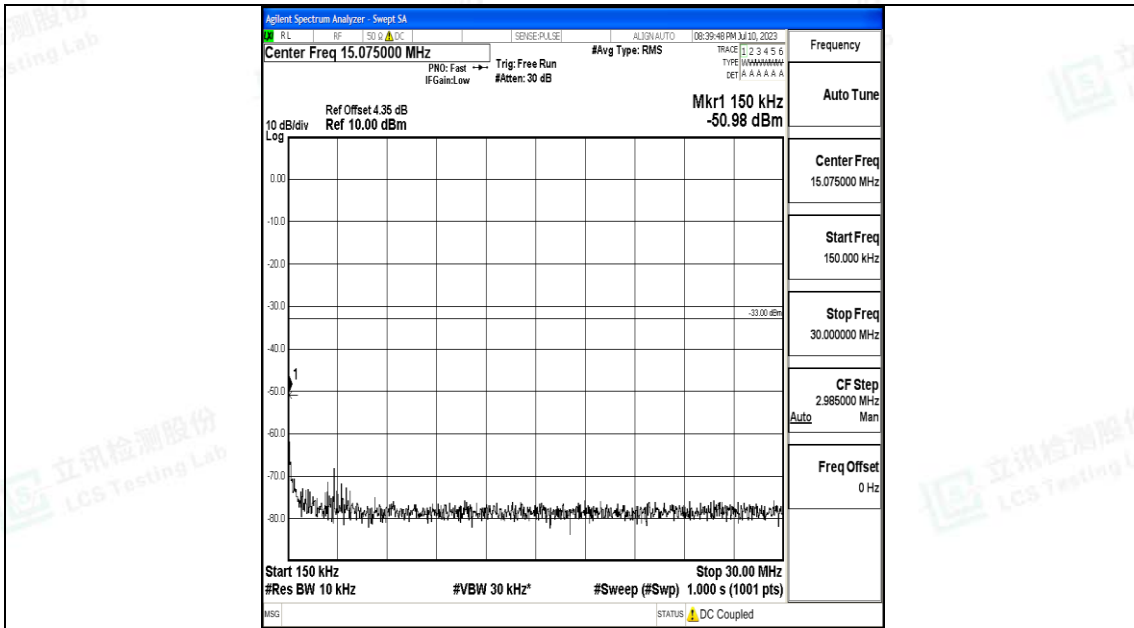

Band4_3MHz_16QAM_20175_1RB#0_0.009~0.15_0.009~0.15

Band4_3MHz_16QAM_20175_1RB#0_0.15~30_0.15~30