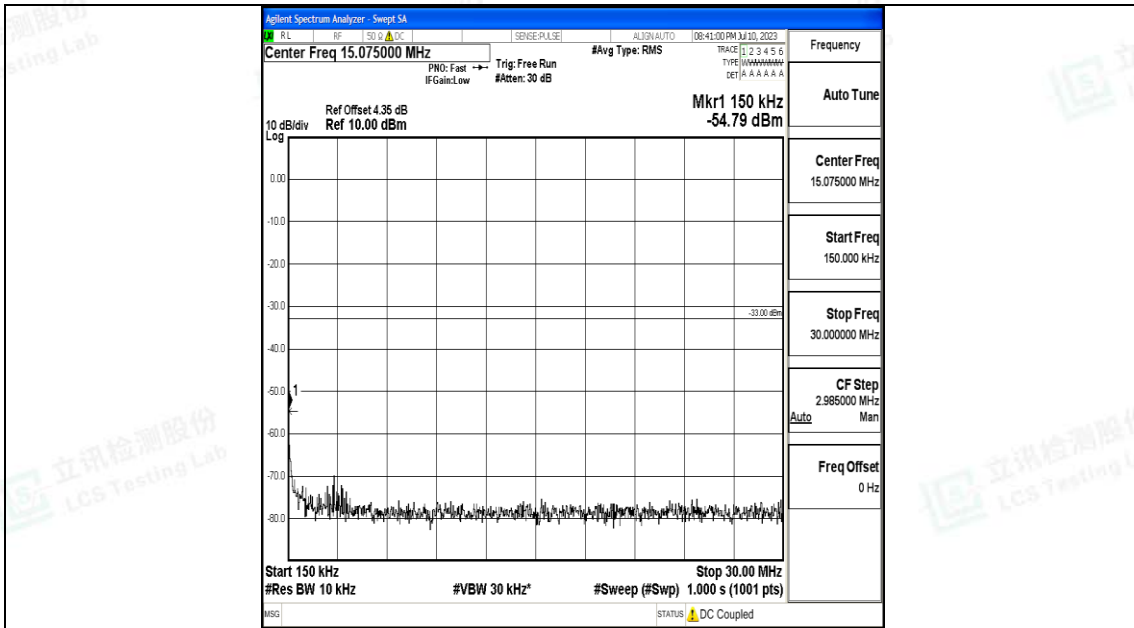

Band4_3MHz_16QAM_20385_1RB#0_0.15~30_0.15~30