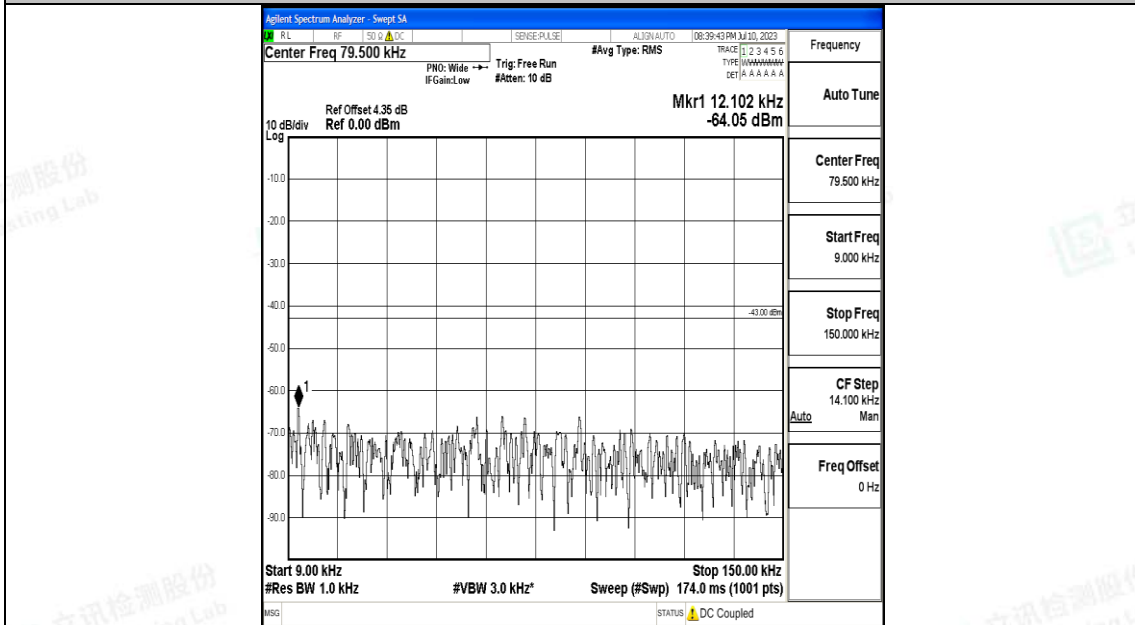

Band4_3MHz_QPSK_20175_1RB#0_3000~20000_3000~20000

Band4_3MHz_16QAM_20175_1RB#0_0.009~0.15_0.009~0.15