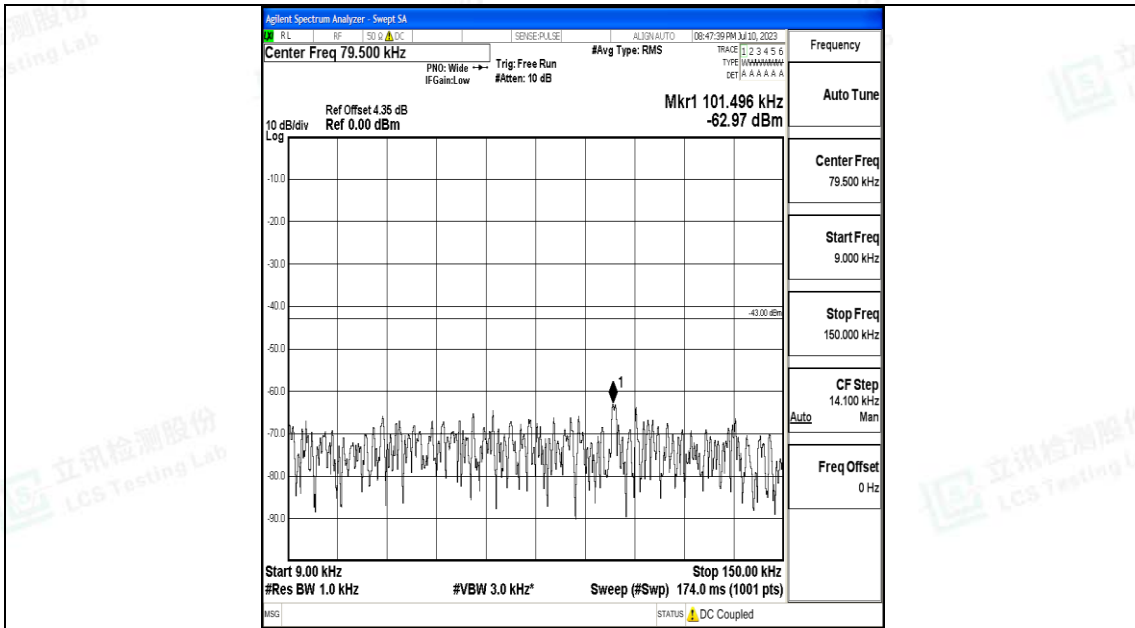

Band4_5MHz_16QAM_20175_1RB#0_3000~20000_3000~20000

Band4_5MHz_QPSK_20375_1RB#0_0.009~0.15_0.009~0.15