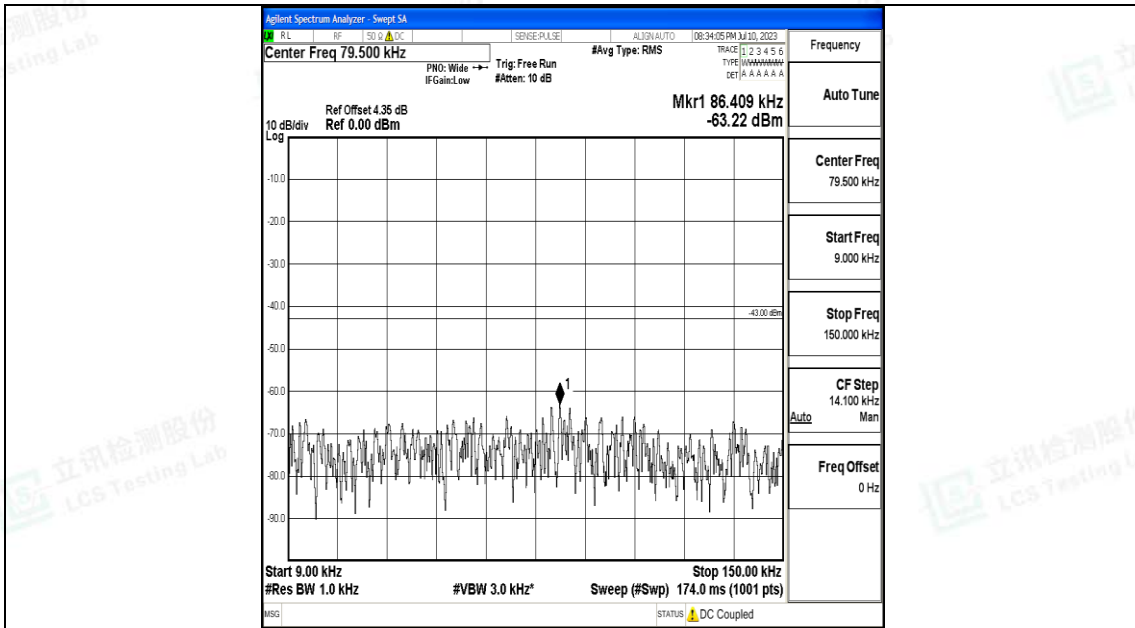

Band4\_1.4MHz\_16QAM\_20175\_1RB#0\_0.15~30\_0.15~30

Band4\_1.4MHz\_16QAM\_20175\_1RB#0\_30~1000\_30~1000

Band4\_1.4MHz\_16QAM\_20175\_1RB#0\_1000~3000\_1000~3000

Band4\_1.4MHz\_16QAM\_20175\_1RB#0\_3000~20000\_3000~20000