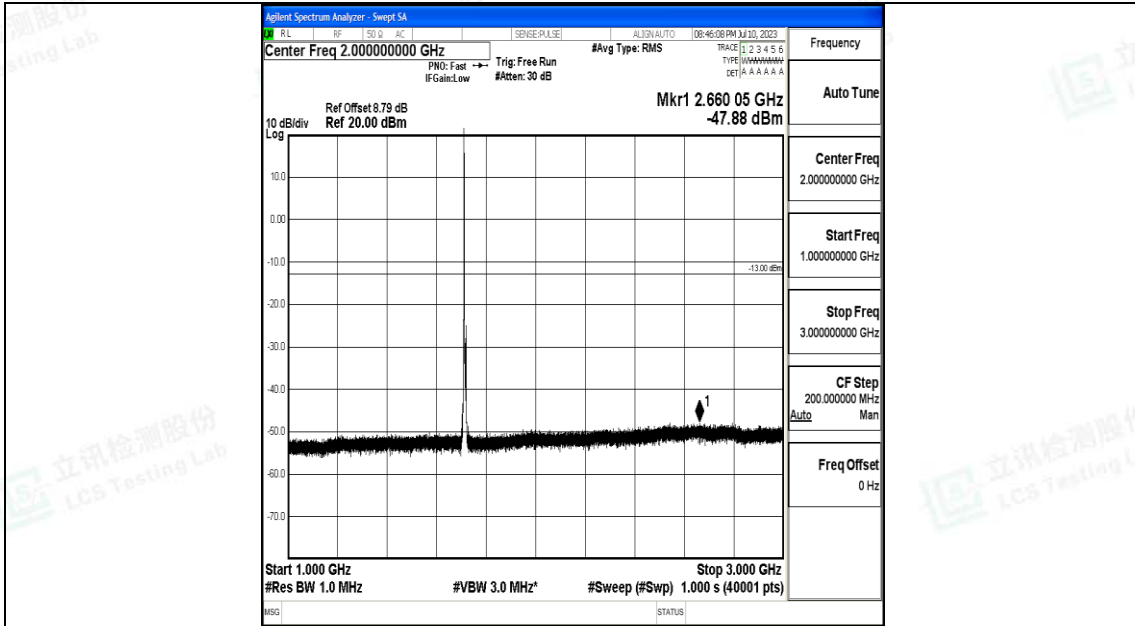

Band4_5MHz_16QAM_19975_1RB#0_30~1000_30~1000

Band4_5MHz_16QAM_19975_1RB#0_1000~3000_1000~3000