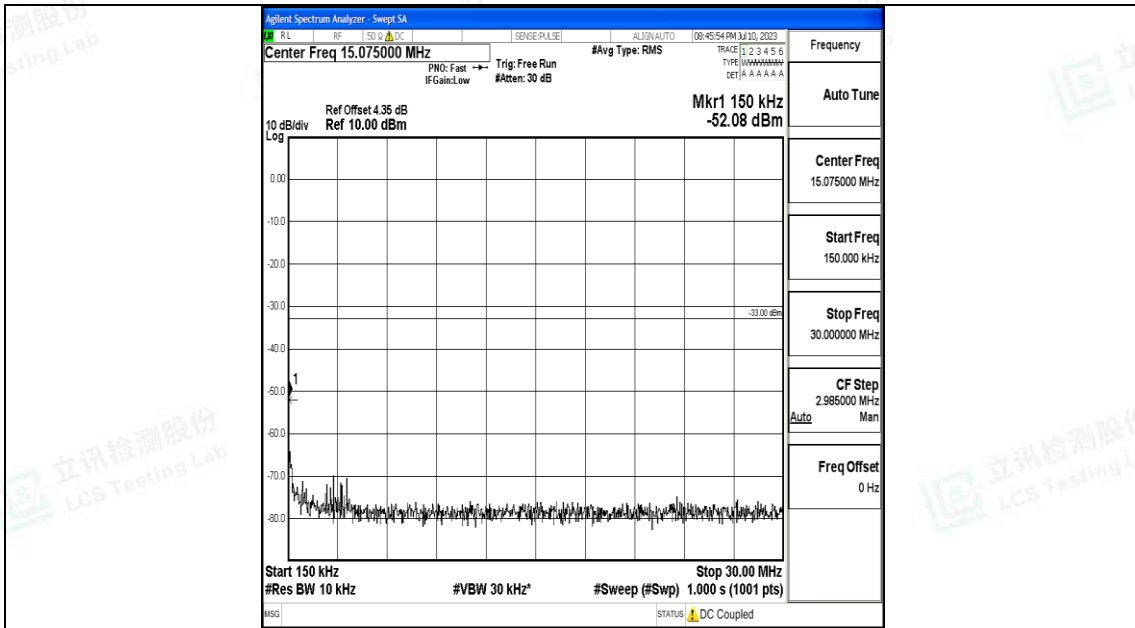

Band4\_5MHz\_QPSK\_19975\_1RB#0\_30~1000\_30~1000

Band4\_5MHz\_QPSK\_19975\_1RB#0\_1000~3000\_1000~3000

Band4\_5MHz\_QPSK\_19975\_1RB#0\_3000~20000\_3000~20000

Band4\_5MHz\_16QAM\_19975\_1RB#0\_0.009~0.15\_0.009~0.15