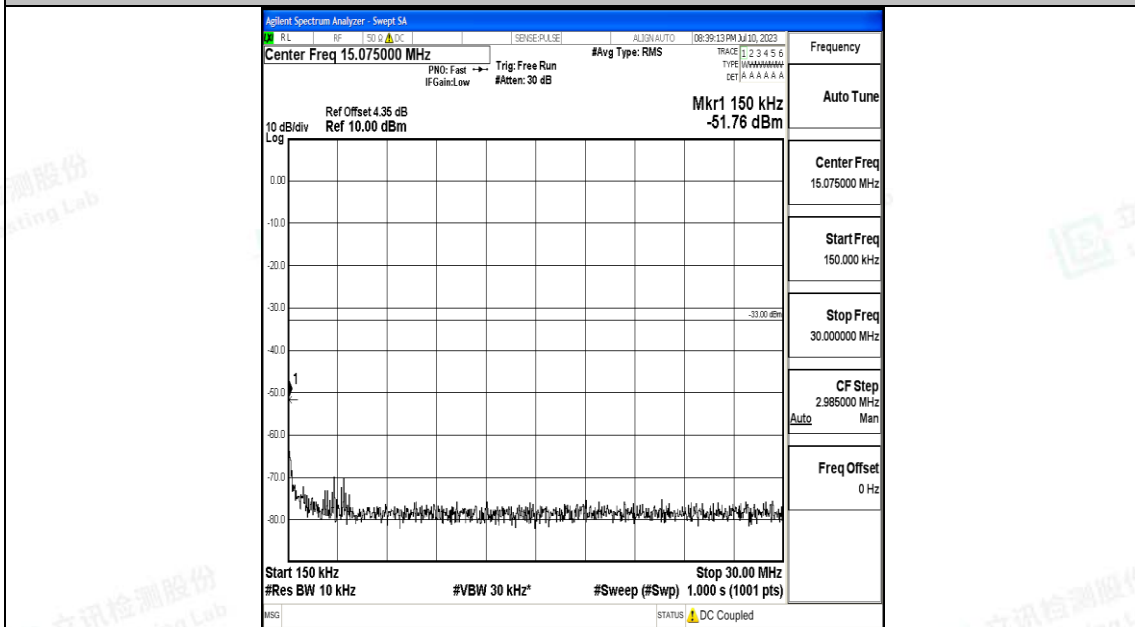

Band4_3MHz_QPSK_20175_1RB#0_0.009~0.15_0.009~0.15

Band4_3MHz_QPSK_20175_1RB#0_0.15~30_0.15~30