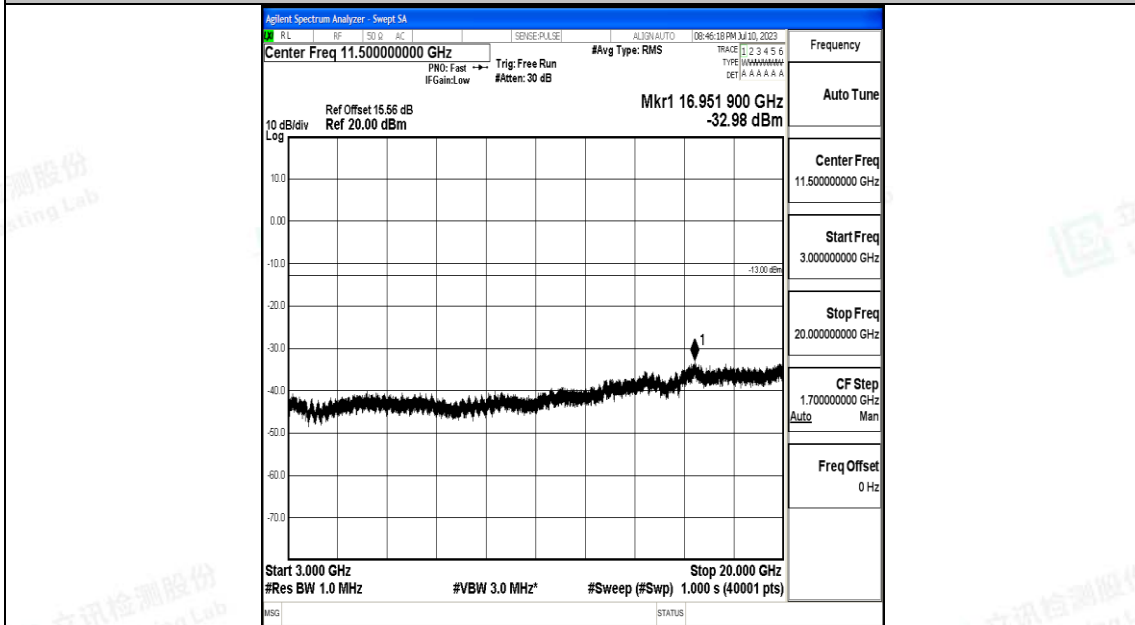

Band4\_5MHz\_16QAM\_19975\_1RB#0\_0.15~30\_0.15~30

Band4\_5MHz\_16QAM\_19975\_1RB#0\_30~1000\_30~1000

Band4\_5MHz\_16QAM\_19975\_1RB#0\_1000~3000\_1000~3000

Band4\_5MHz\_16QAM\_19975\_1RB#0\_3000~20000\_3000~20000