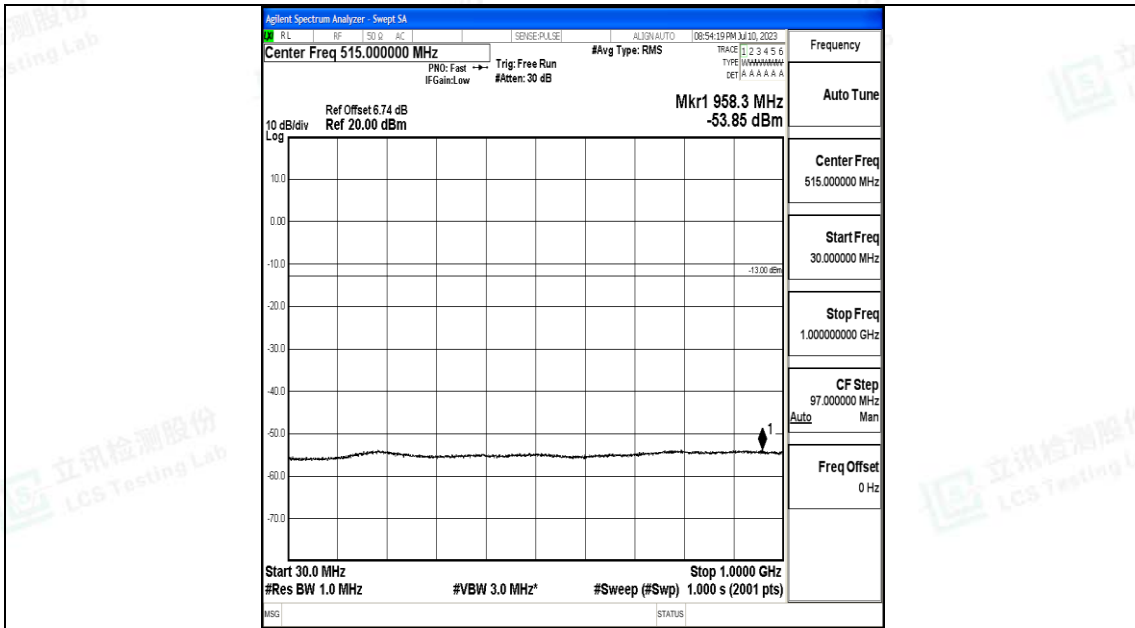

Band4_10MHz_QPSK_20350_1RB#0_0.15~30_0.15~30

Band4_10MHz_QPSK_20350_1RB#0_30~1000_30~1000