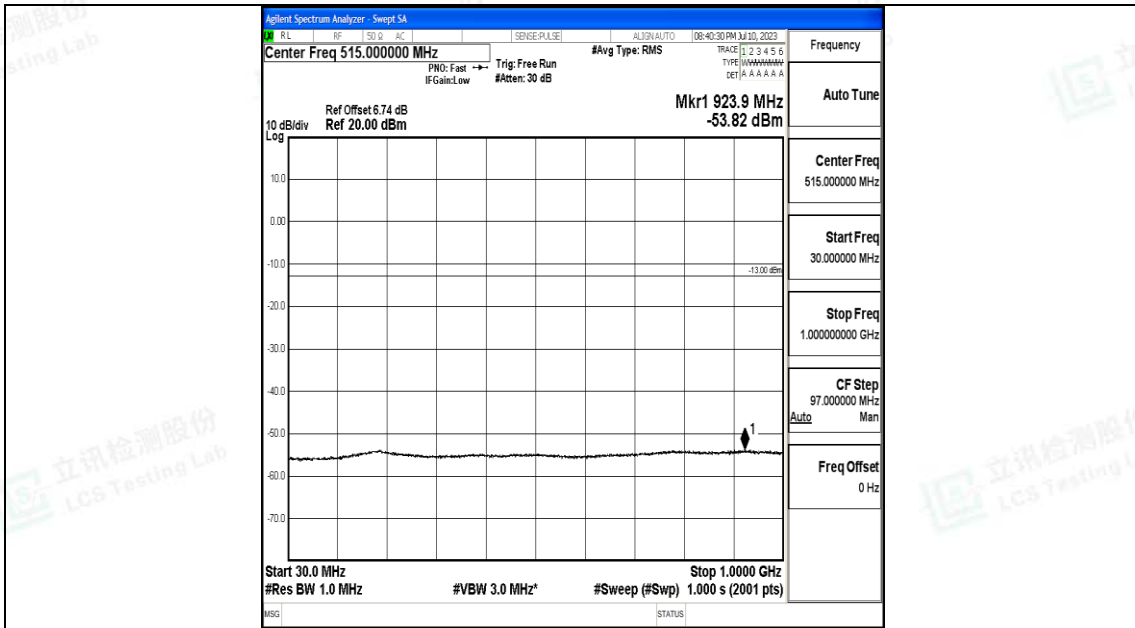

Band4\_3MHz\_16QAM\_20175\_1RB#0\_1000~3000\_1000~3000

Band4\_3MHz\_16QAM\_20175\_1RB#0\_3000~20000\_3000~20000

Band4\_3MHz\_QPSK\_20385\_1RB#0\_0.009~0.15\_0.009~0.15

Band4\_3MHz\_QPSK\_20385\_1RB#0\_0.15~30\_0.15~30