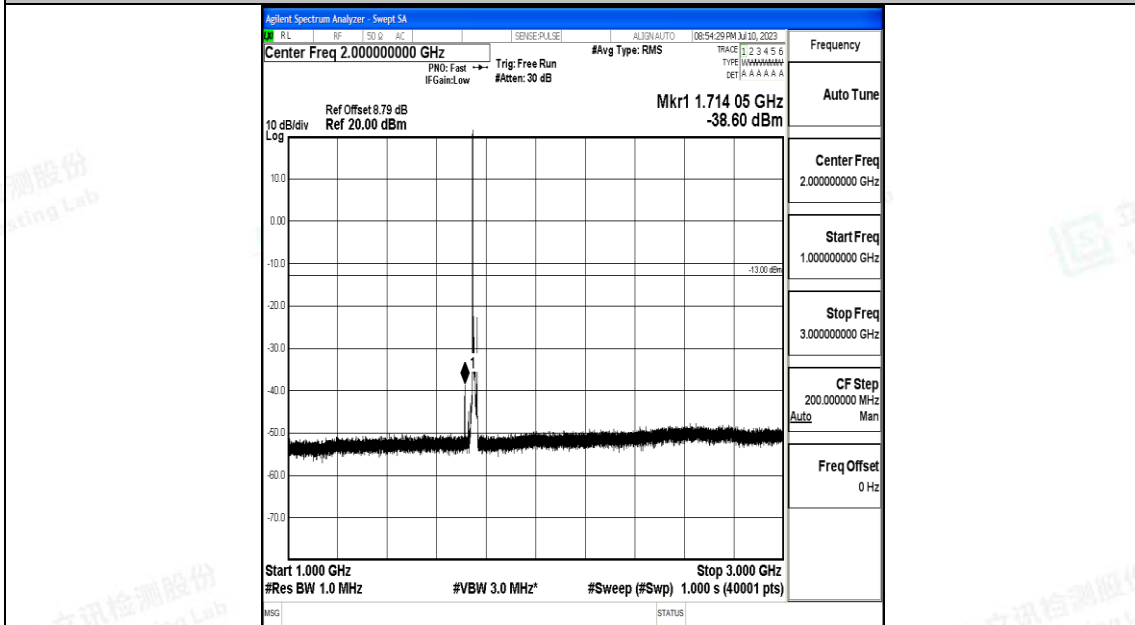

Band4\_10MHz\_QPSK\_20350\_1RB#0\_0.009~0.15\_0.009~0.15

Band4\_10MHz\_QPSK\_20350\_1RB#0\_0.15~30\_0.15~30

Band4\_10MHz\_QPSK\_20350\_1RB#0\_30~1000\_30~1000

Band4\_10MHz\_QPSK\_20350\_1RB#0\_1000~3000\_1000~3000