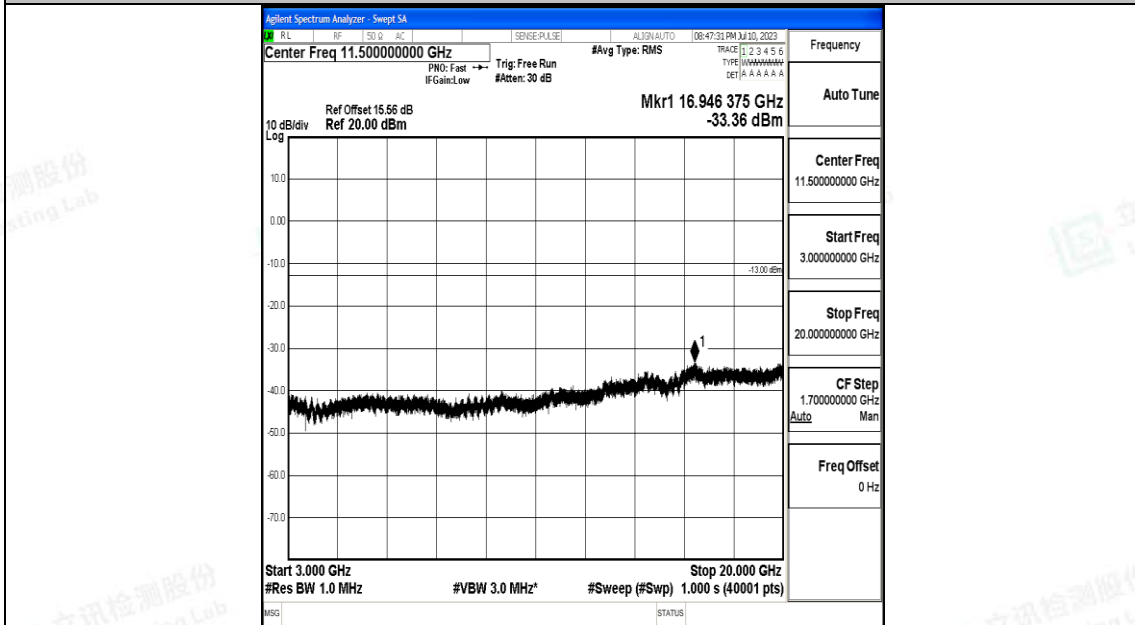

Band4_5MHz_16QAM_20175_1RB#0_1000~3000_1000~3000

Band4_5MHz_16QAM_20175_1RB#0_3000~20000_3000~20000