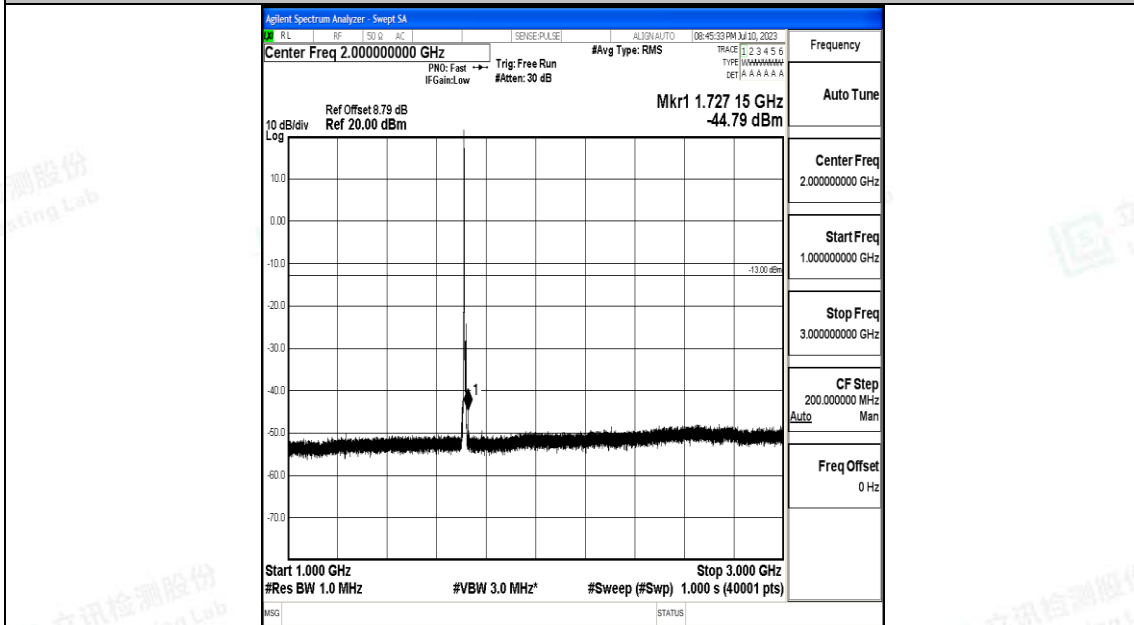

Band4_5MHz_QPSK_19975_1RB#0_30~1000_30~1000

Band4_5MHz_QPSK_19975_1RB#0_1000~3000_1000~3000