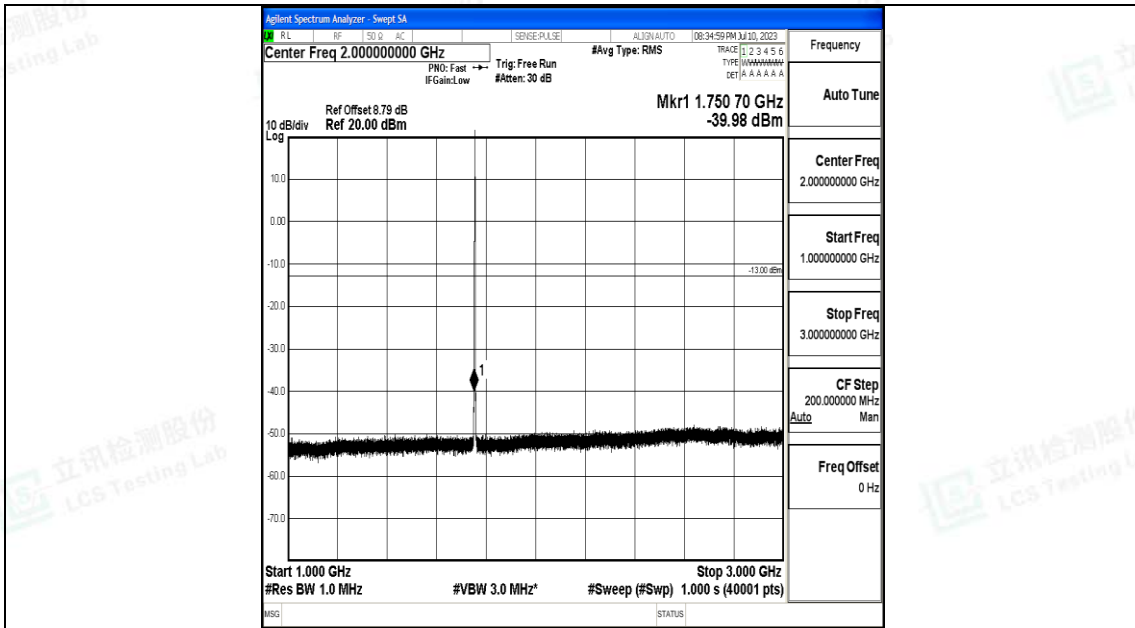

Band4\_1.4MHz\_QPSK\_20393\_1RB#0\_3000~20000\_3000~20000

Band4\_1.4MHz\_16QAM\_20393\_1RB#0\_0.009~0.15\_0.009~0.15

Band4\_1.4MHz\_16QAM\_20393\_1RB#0\_0.15~30\_0.15~30

Band4\_1.4MHz\_16QAM\_20393\_1RB#0\_30~1000\_30~1000