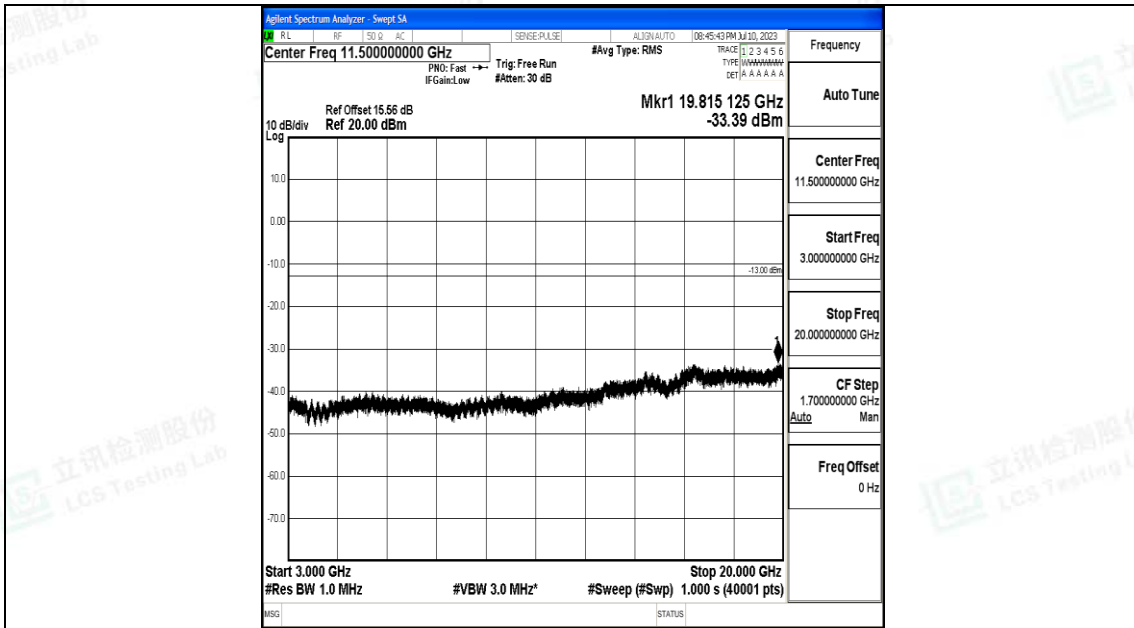

Band4_5MHz_QPSK_19975_1RB#0_1000~3000_1000~3000

Band4_5MHz_QPSK_19975_1RB#0_3000~20000_3000~20000