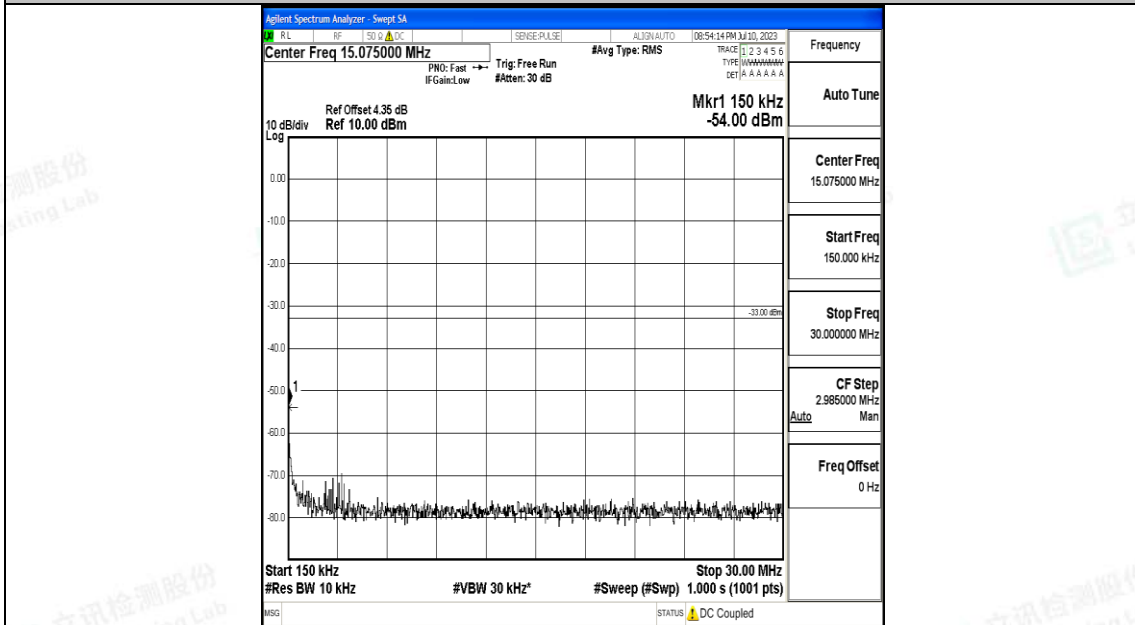

Band4_10MHz_QPSK_20350_1RB#0_0.009~0.15_0.009~0.15

Band4_10MHz_QPSK_20350_1RB#0_0.15~30_0.15~30