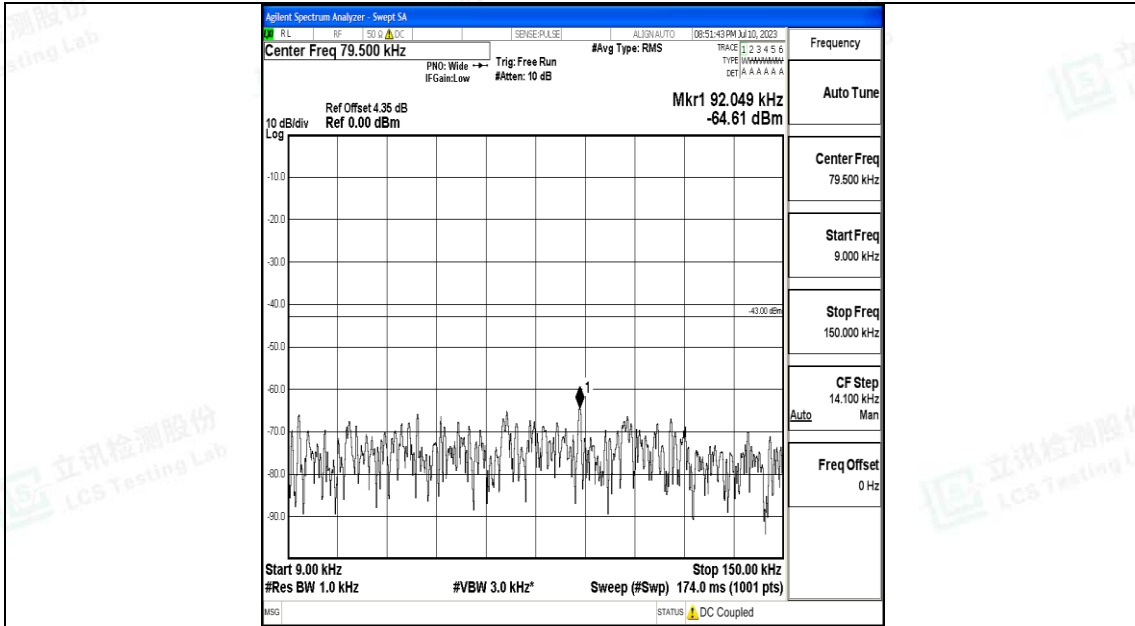

Band4\_5MHz\_16QAM\_20375\_1RB#0\_0.15~30\_0.15~30

Band4\_5MHz\_16QAM\_20375\_1RB#0\_30~1000\_30~1000

Band4\_5MHz\_16QAM\_20375\_1RB#0\_1000~3000\_1000~3000

Band4\_5MHz\_16QAM\_20375\_1RB#0\_3000~20000\_3000~20000