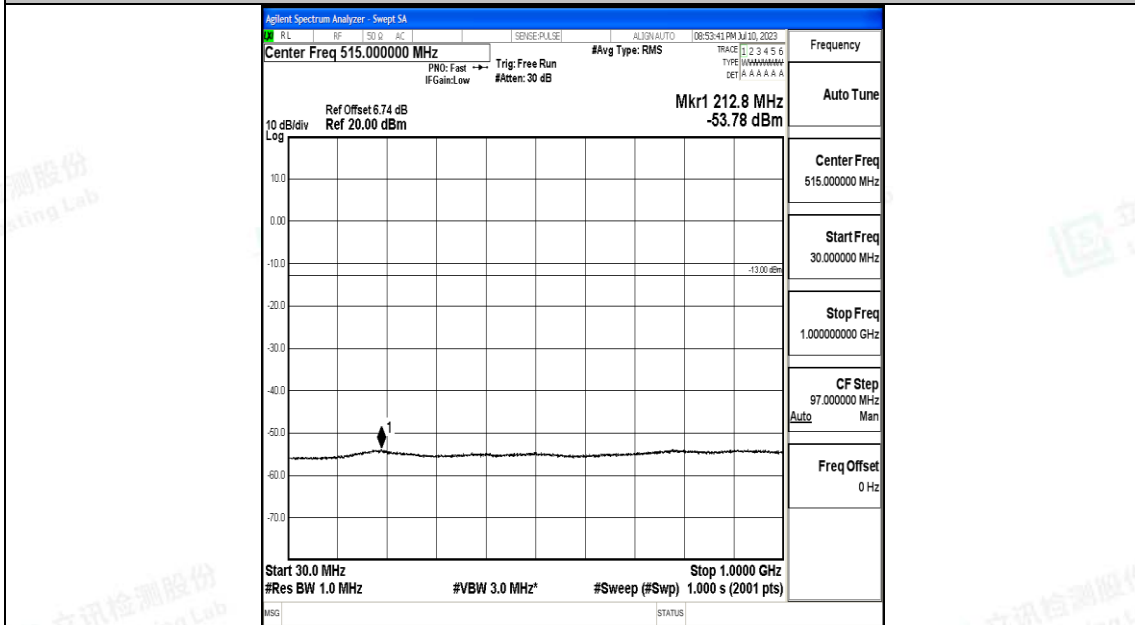

Band4_10MHz_16QAM_20175_1RB#0_0.15~30_0.15~30

Band4_10MHz_16QAM_20175_1RB#0_30~1000_30~1000