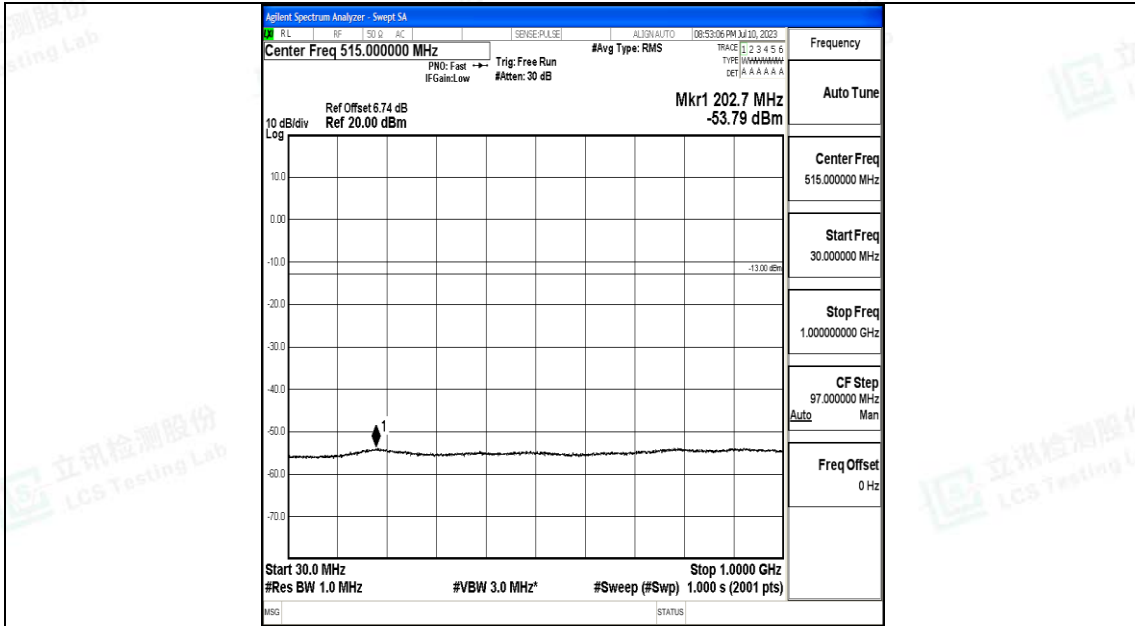

Band4\_10MHz\_16QAM\_20000\_1RB#0\_1000~3000\_1000~3000

Band4\_10MHz\_16QAM\_20000\_1RB#0\_3000~20000\_3000~20000

Band4\_10MHz\_QPSK\_20175\_1RB#0\_0.009~0.15\_0.009~0.15

Band4\_10MHz\_QPSK\_20175\_1RB#0\_0.15~30\_0.15~30