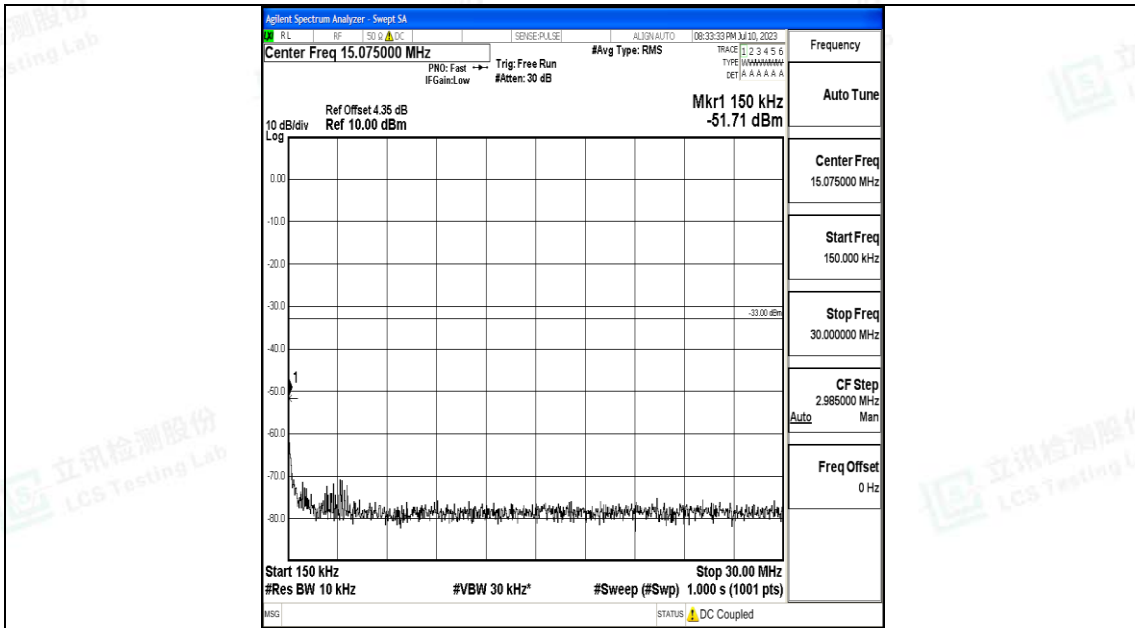

Band4\_1.4MHz\_QPSK\_20175\_1RB#0\_30~1000\_30~1000

Band4\_1.4MHz\_QPSK\_20175\_1RB#0\_1000~3000\_1000~3000

Band4\_1.4MHz\_QPSK\_20175\_1RB#0\_3000~20000\_3000~20000

Band4\_1.4MHz\_16QAM\_20175\_1RB#0\_0.009~0.15\_0.009~0.15