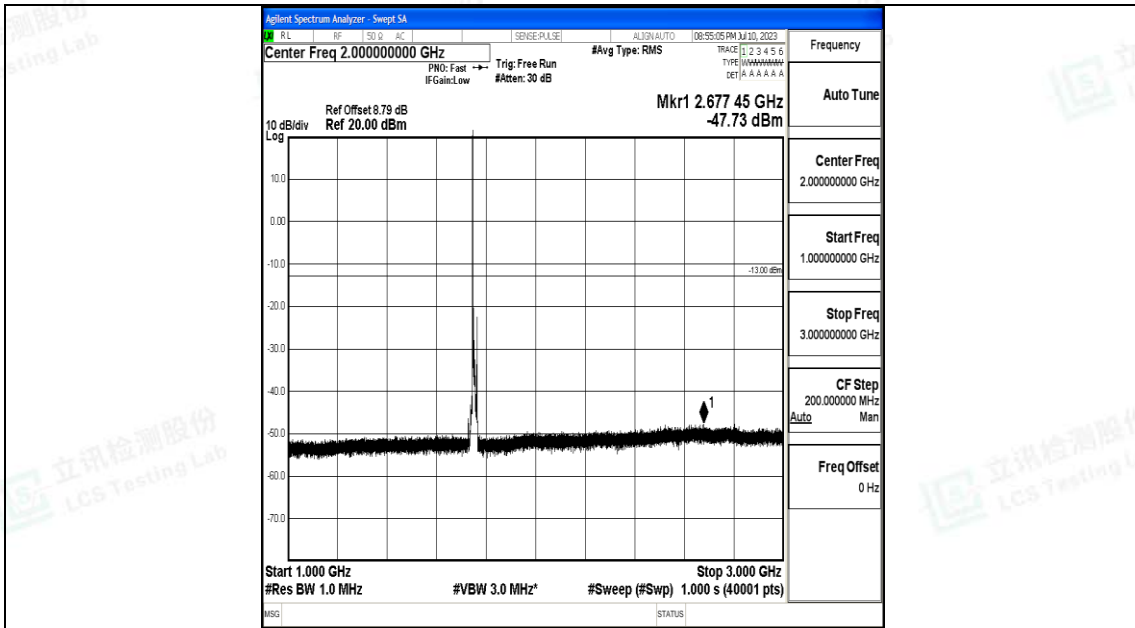

Band4\_10MHz\_QPSK\_20350\_1RB#0\_3000~20000\_3000~20000

Band4\_10MHz\_16QAM\_20350\_1RB#0\_0.009~0.15\_0.009~0.15

Band4\_10MHz\_16QAM\_20350\_1RB#0\_0.15~30\_0.15~30

Band4\_10MHz\_16QAM\_20350\_1RB#0\_30~1000\_30~1000