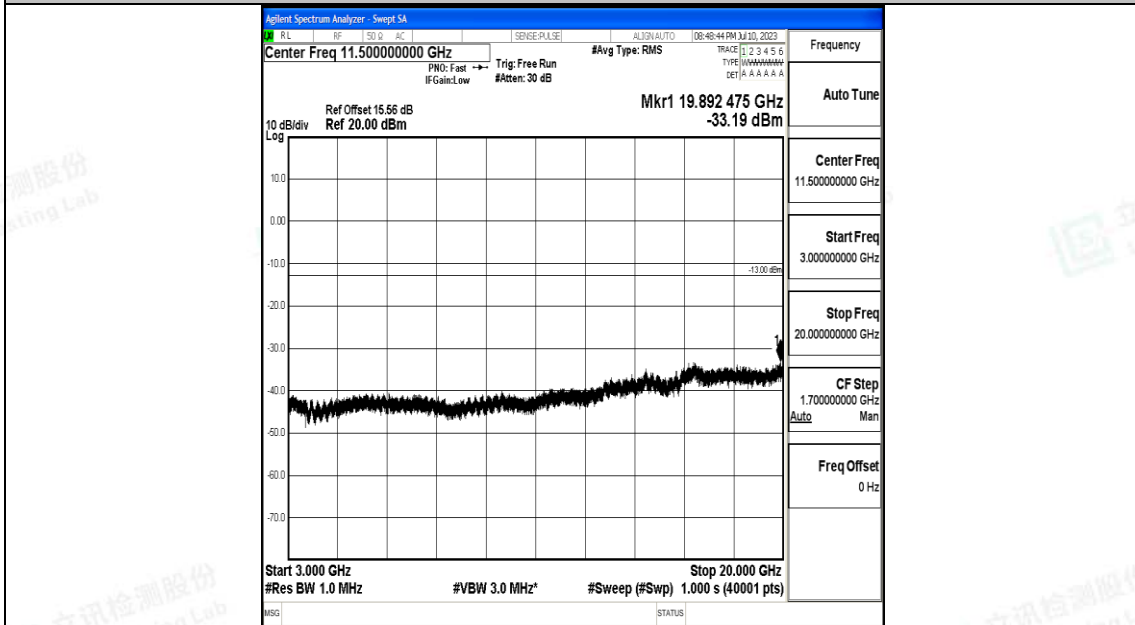

Band4\_5MHz\_16QAM\_20375\_1RB#0\_0.15~30\_0.15~30

Band4\_5MHz\_16QAM\_20375\_1RB#0\_30~1000\_30~1000

Band4\_5MHz\_16QAM\_20375\_1RB#0\_1000~3000\_1000~3000

Band4\_5MHz\_16QAM\_20375\_1RB#0\_3000~20000\_3000~20000