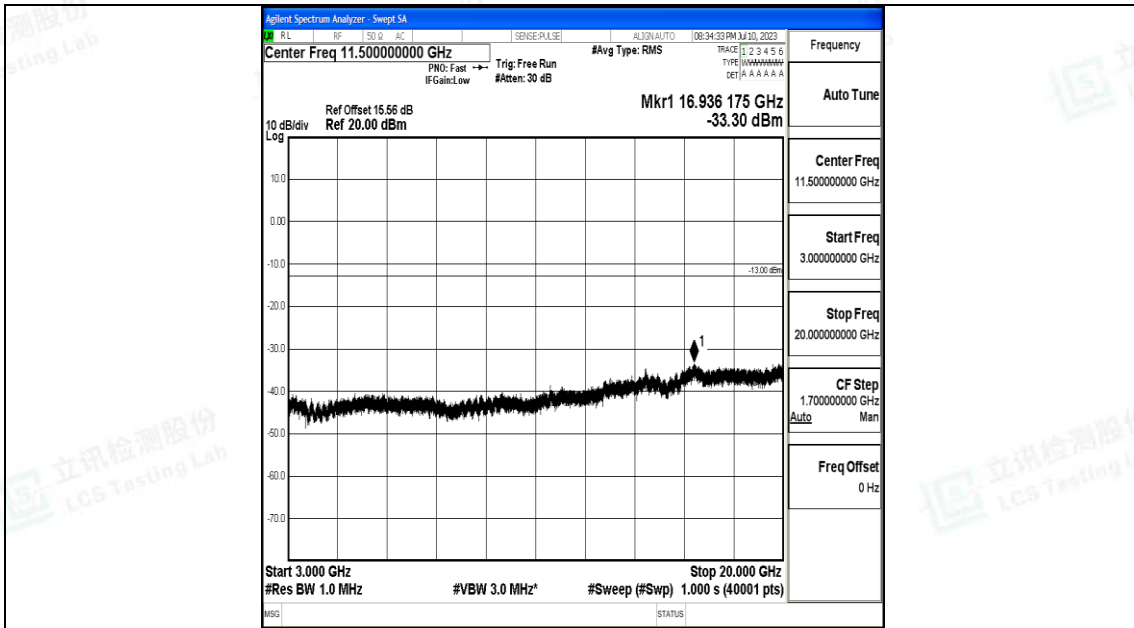

Band4\_1.4MHz\_QPSK\_20393\_1RB#0\_0.009~0.15\_0.009~0.15

Band4\_1.4MHz\_QPSK\_20393\_1RB#0\_0.15~30\_0.15~30

Band4\_1.4MHz\_QPSK\_20393\_1RB#0\_30~1000\_30~1000

Band4\_1.4MHz\_QPSK\_20393\_1RB#0\_1000~3000\_1000~3000