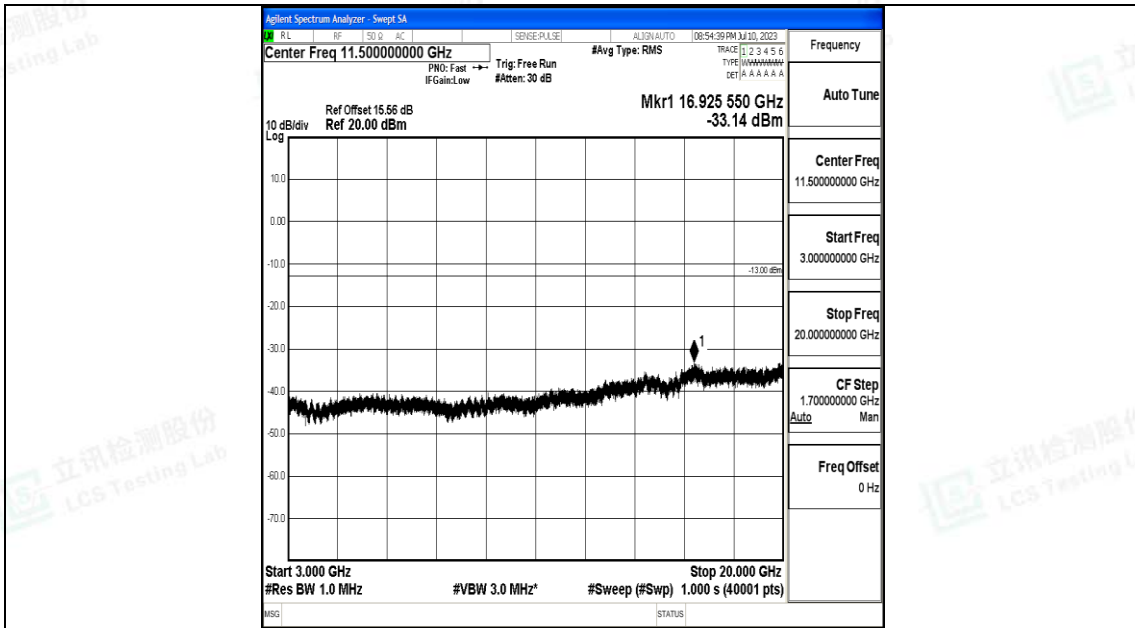

Band4\_10MHz\_QPSK\_20350\_1RB#0\_0.009~0.15\_0.009~0.15

Band4\_10MHz\_QPSK\_20350\_1RB#0\_0.15~30\_0.15~30

Band4\_10MHz\_QPSK\_20350\_1RB#0\_30~1000\_30~1000

Band4\_10MHz\_QPSK\_20350\_1RB#0\_1000~3000\_1000~3000