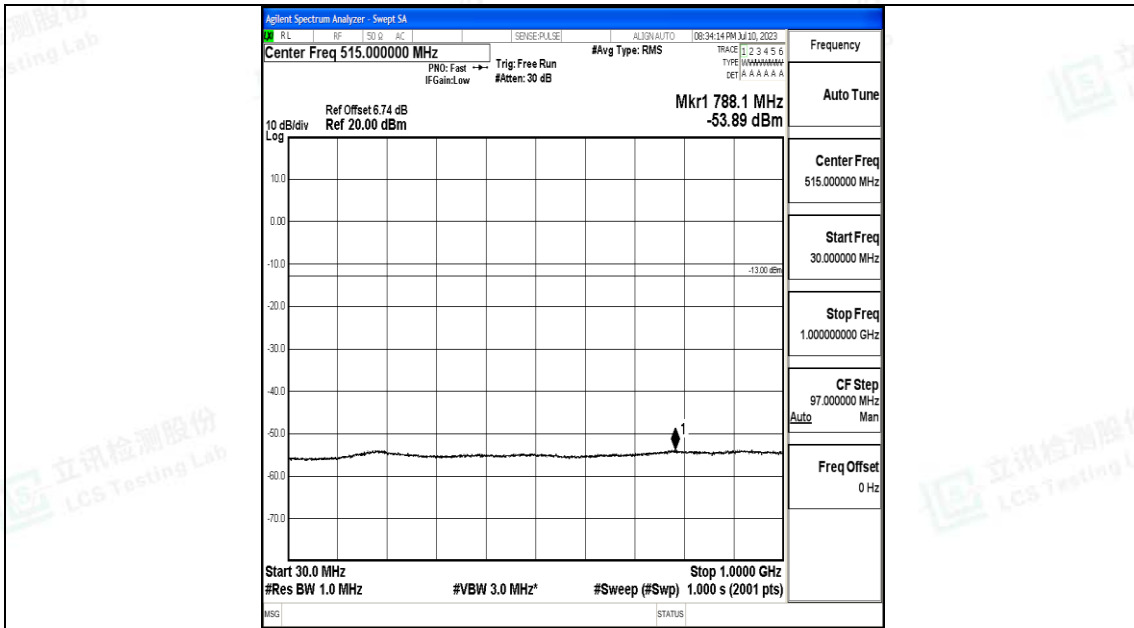

Band4_1.4MHz_QPSK_20393_1RB#0_0.15~30_0.15~30

Band4_1.4MHz_QPSK_20393_1RB#0_30~1000_30~1000