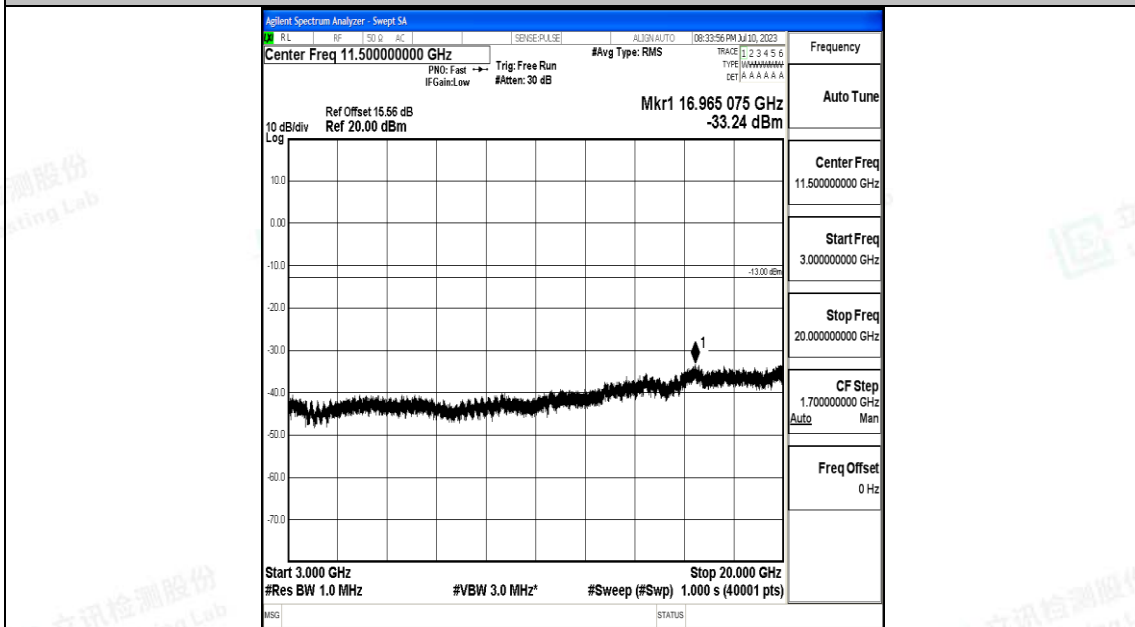

Band4\_1.4MHz\_16QAM\_20175\_1RB#0\_0.15~30\_0.15~30

Band4\_1.4MHz\_16QAM\_20175\_1RB#0\_30~1000\_30~1000

Band4\_1.4MHz\_16QAM\_20175\_1RB#0\_1000~3000\_1000~3000

Band4\_1.4MHz\_16QAM\_20175\_1RB#0\_3000~20000\_3000~20000