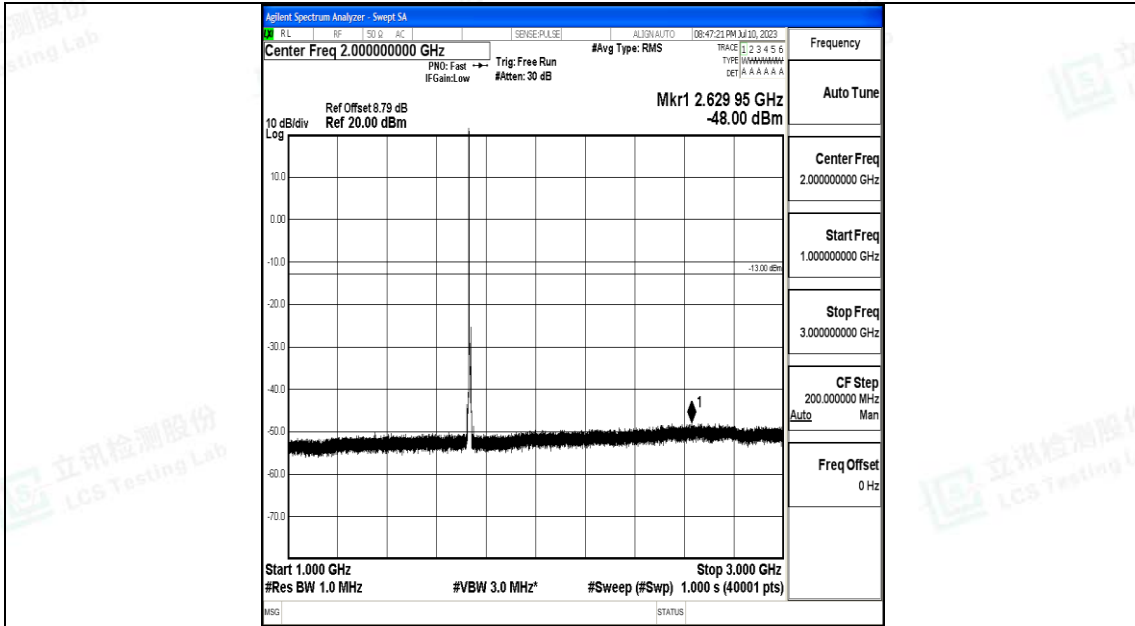

Band4\_5MHz\_QPSK\_20175\_1RB#0\_3000~20000\_3000~20000

Band4\_5MHz\_16QAM\_20175\_1RB#0\_0.009~0.15\_0.009~0.15

Band4\_5MHz\_16QAM\_20175\_1RB#0\_0.15~30\_0.15~30

Band4\_5MHz\_16QAM\_20175\_1RB#0\_30~1000\_30~1000