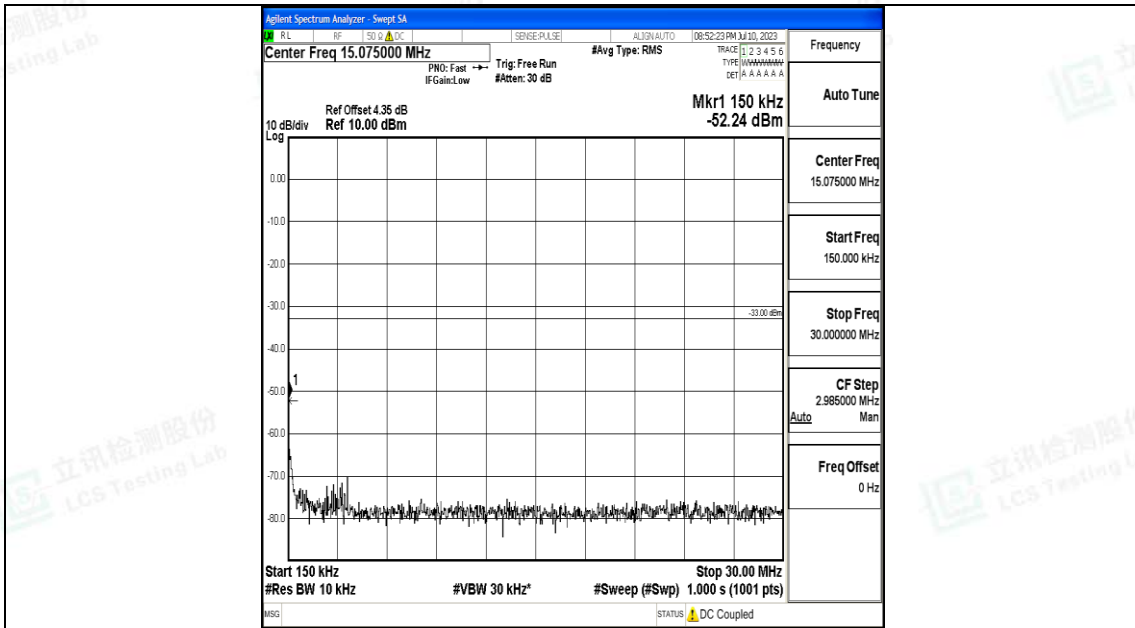

Band4_10MHz_16QAM_20000_1RB#0_0.009~0.15_0.009~0.15

Band4_10MHz_16QAM_20000_1RB#0_0.15~30_0.15~30