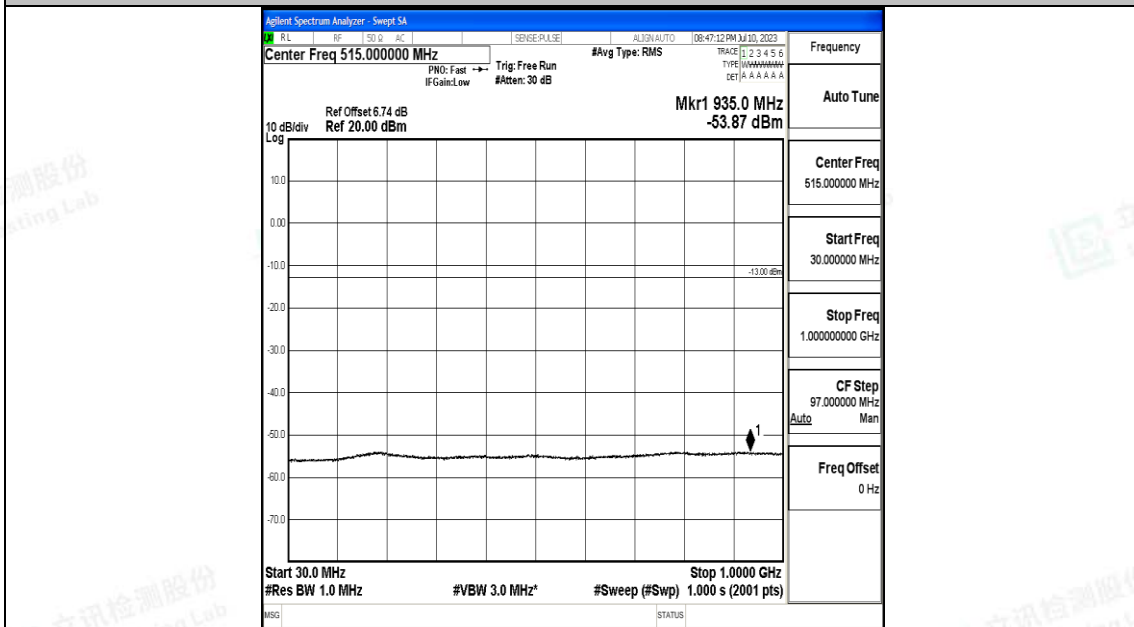

Band4\_5MHz\_QPSK\_20175\_1RB#0\_3000~20000\_3000~20000

Band4\_5MHz\_16QAM\_20175\_1RB#0\_0.009~0.15\_0.009~0.15

Band4\_5MHz\_16QAM\_20175\_1RB#0\_0.15~30\_0.15~30

Band4\_5MHz\_16QAM\_20175\_1RB#0\_30~1000\_30~1000