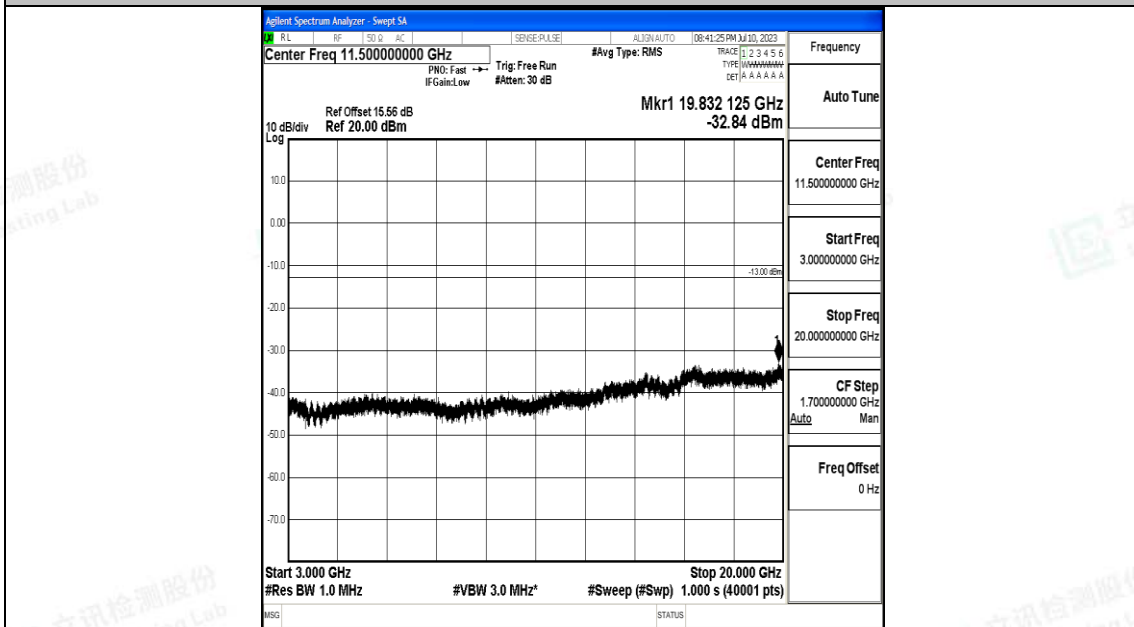

Band4_3MHz_16QAM_20385_1RB#0_1000~3000_1000~3000

Band4_3MHz_16QAM_20385_1RB#0_3000~20000_3000~20000