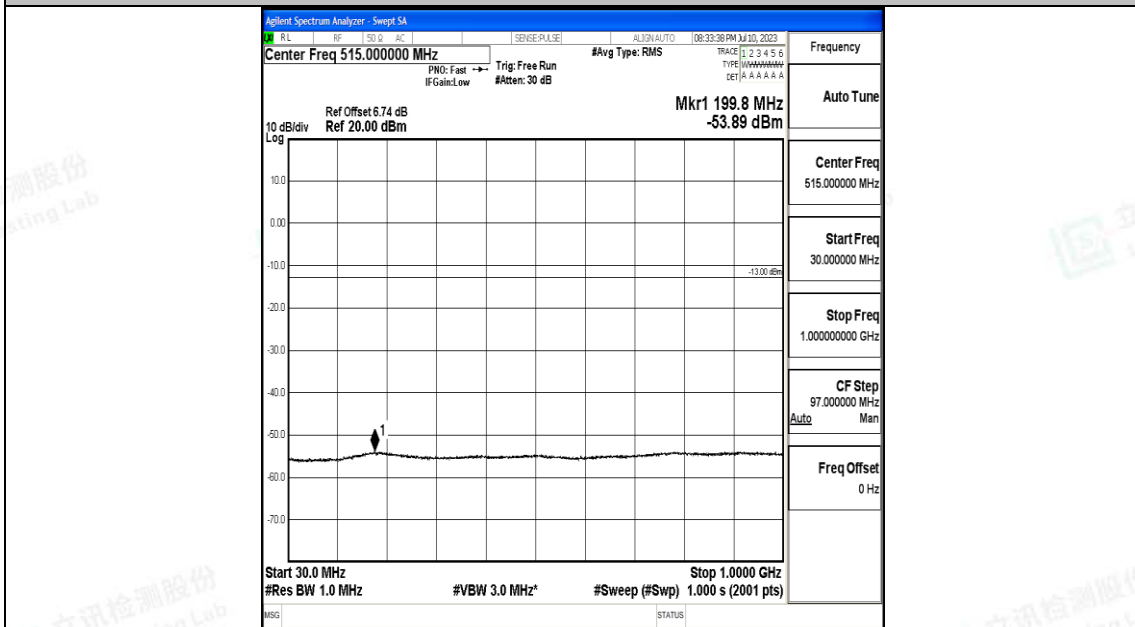

Band4_1.4MHz_16QAM_20175_1RB#0_0.15~30_0.15~30

Band4_1.4MHz_16QAM_20175_1RB#0_30~1000_30~1000