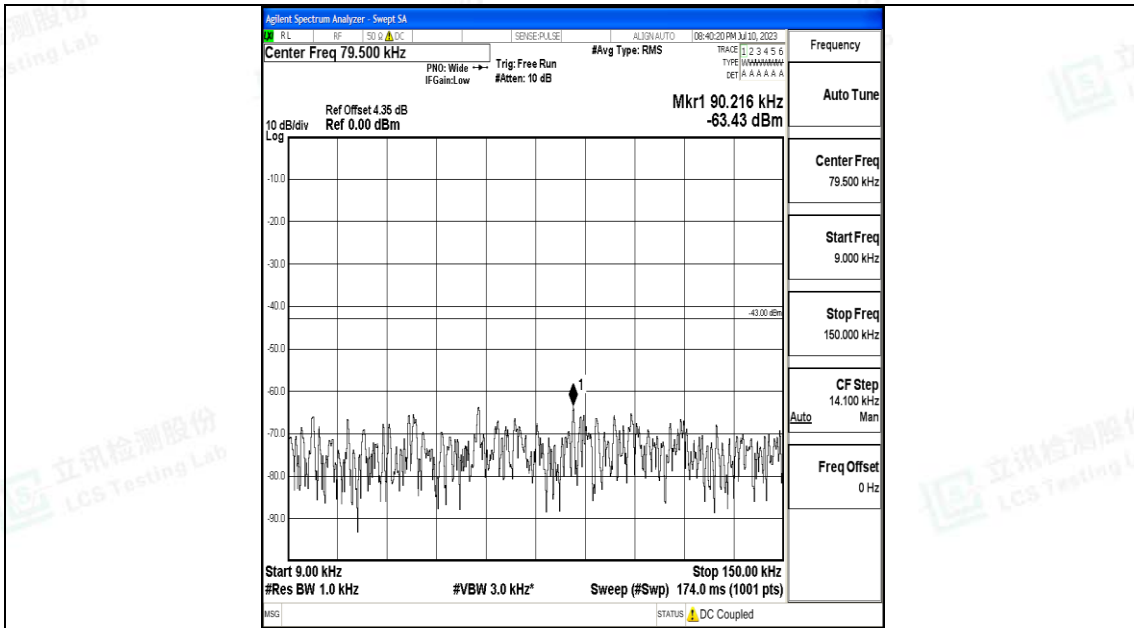

Band4_3MHz_16QAM_20175_1RB#0_3000~20000_3000~20000

Band4_3MHz_QPSK_20385_1RB#0_0.009~0.15_0.009~0.15