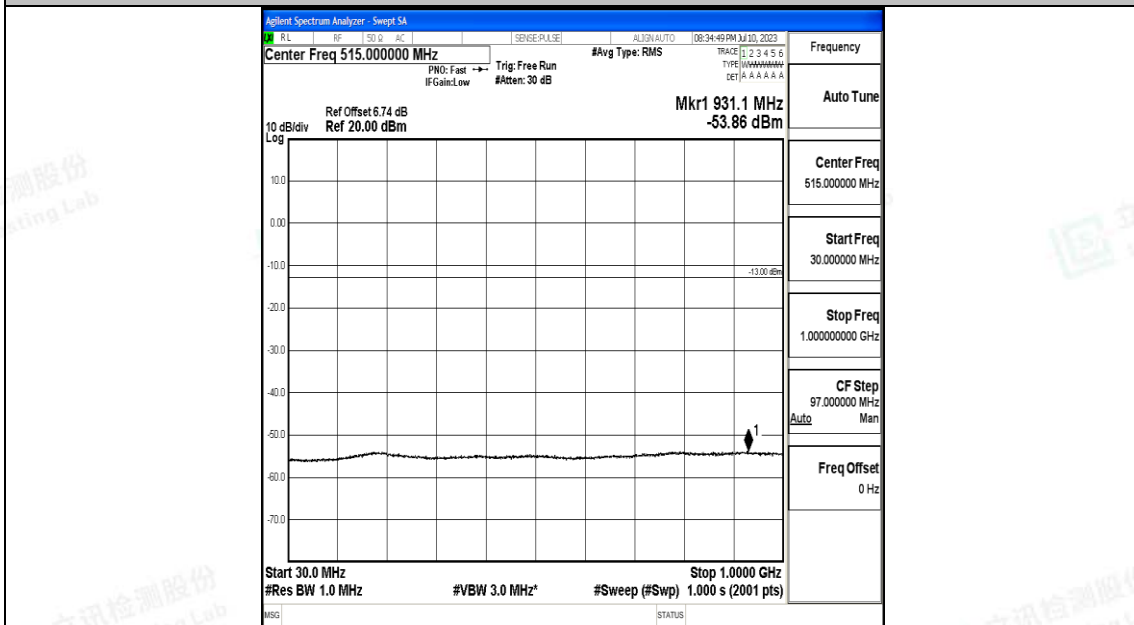

Band4\_1.4MHz\_QPSK\_20393\_1RB#0\_3000~20000\_3000~20000

Band4\_1.4MHz\_16QAM\_20393\_1RB#0\_0.009~0.15\_0.009~0.15

Band4\_1.4MHz\_16QAM\_20393\_1RB#0\_0.15~30\_0.15~30

Band4\_1.4MHz\_16QAM\_20393\_1RB#0\_30~1000\_30~1000