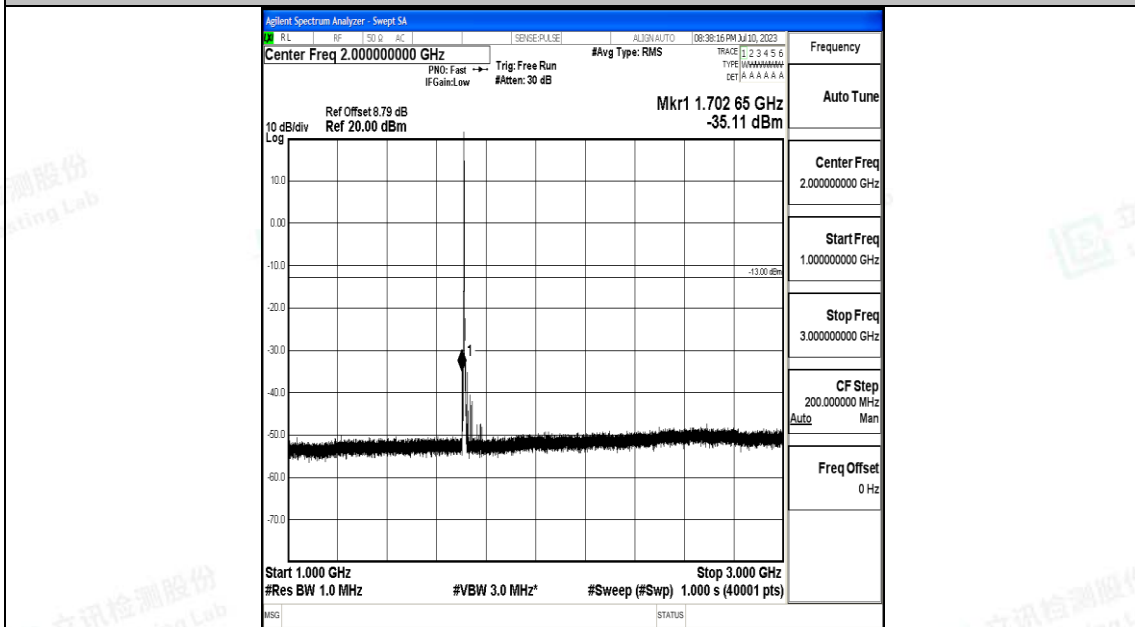

Band4_3MHz_QPSK_19965_1RB#0_30~1000_30~1000

Band4_3MHz_QPSK_19965_1RB#0_1000~3000_1000~3000