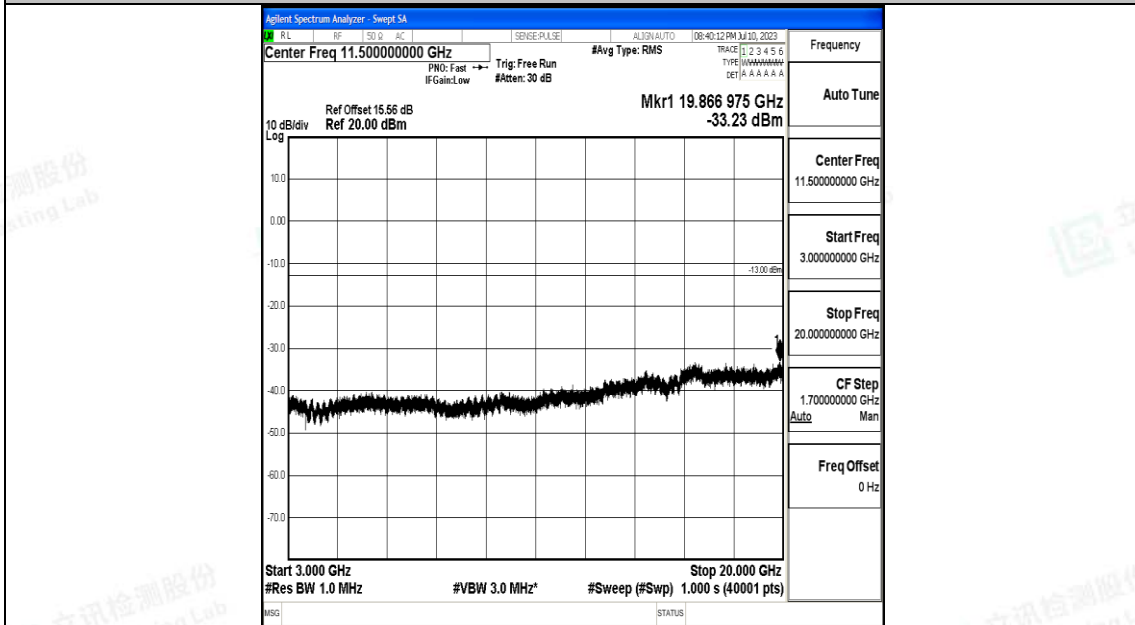

Band4_3MHz_16QAM_20175_1RB#0_1000~3000_1000~3000

Band4_3MHz_16QAM_20175_1RB#0_3000~20000_3000~20000