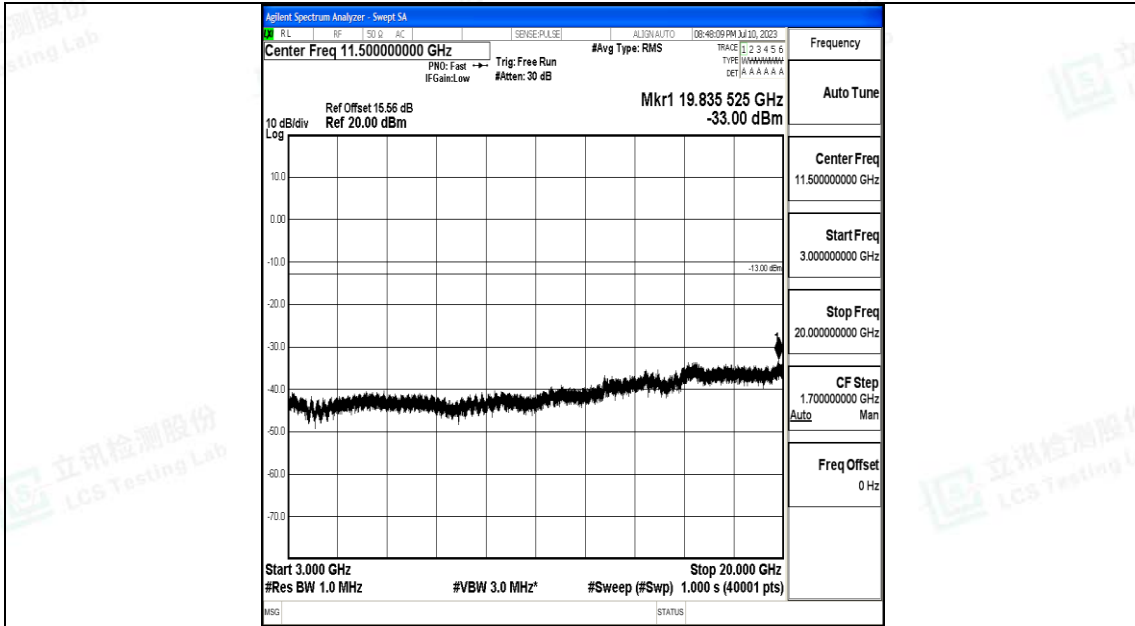

Band4_5MHz_QPSK_20375_1RB#0_1000~3000_1000~3000

Band4_5MHz_QPSK_20375_1RB#0_3000~20000_3000~20000