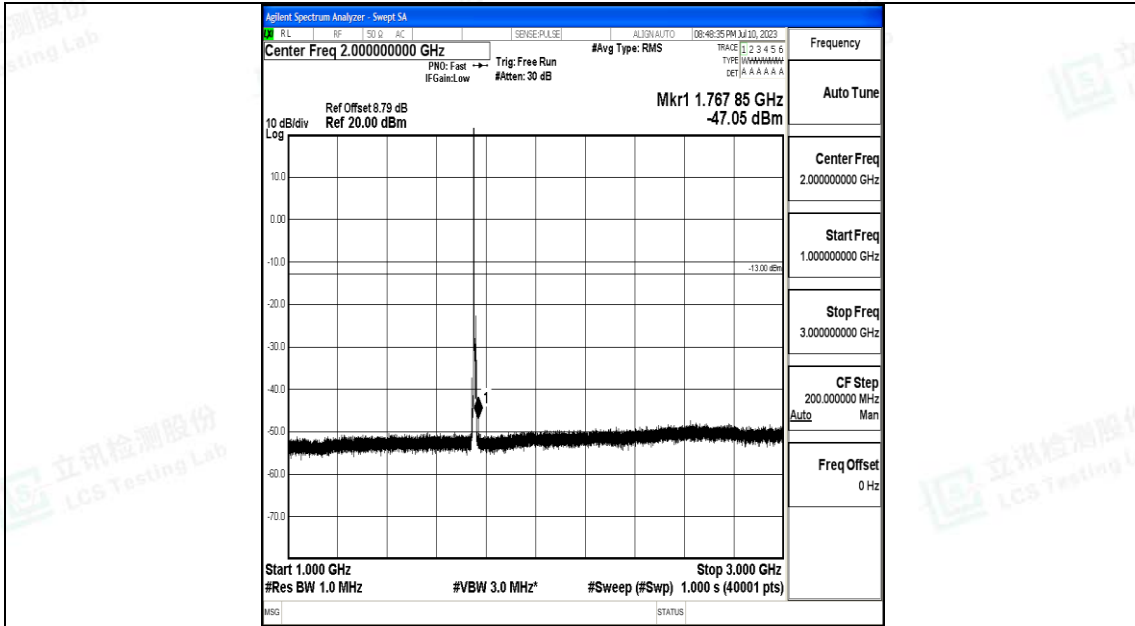

Band4_5MHz_16QAM_20375_1RB#0_30~1000_30~1000

Band4_5MHz_16QAM_20375_1RB#0_1000~3000_1000~3000