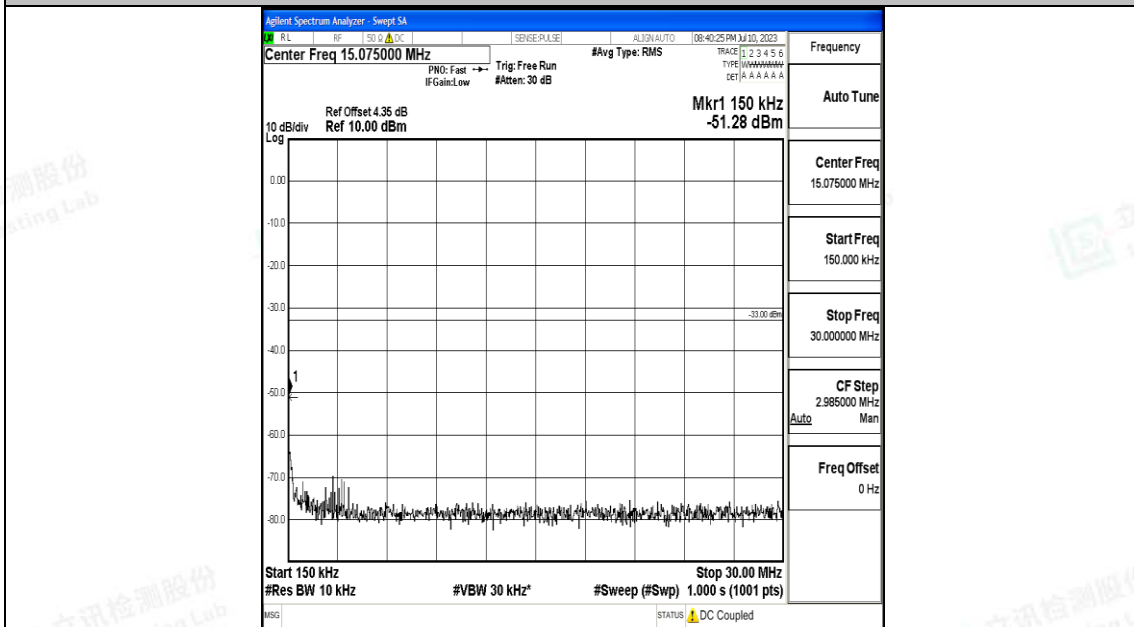

Band4\_3MHz\_16QAM\_20175\_1RB#0\_1000~3000\_1000~3000

Band4\_3MHz\_16QAM\_20175\_1RB#0\_3000~20000\_3000~20000

Band4\_3MHz\_QPSK\_20385\_1RB#0\_0.009~0.15\_0.009~0.15

Band4\_3MHz\_QPSK\_20385\_1RB#0\_0.15~30\_0.15~30