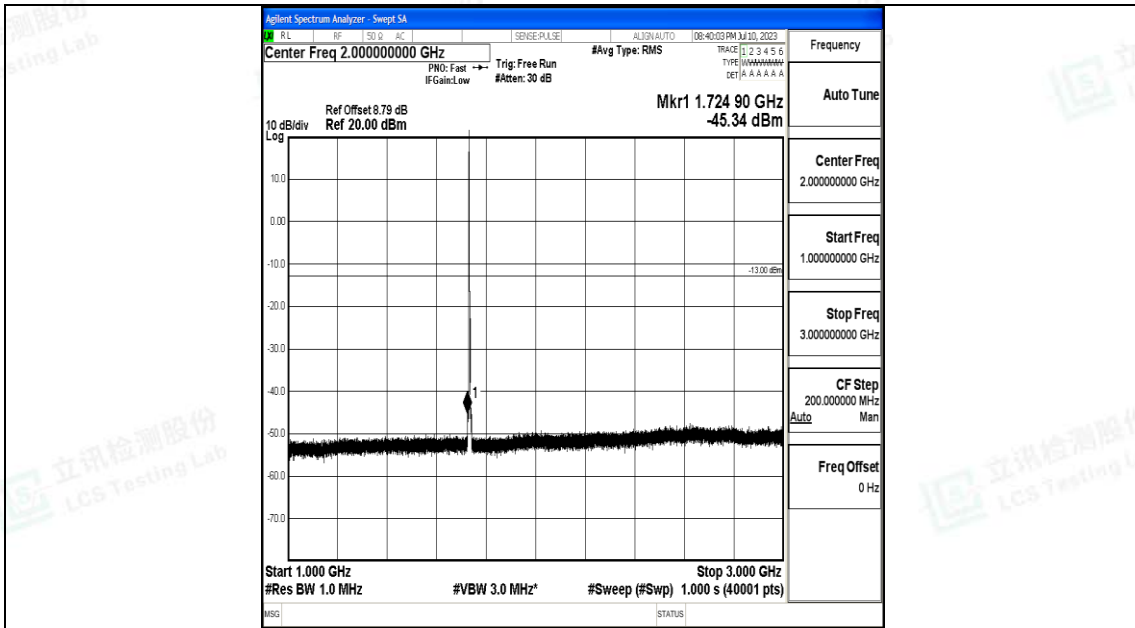

Band4\_3MHz\_QPSK\_20175\_1RB#0\_3000~20000\_3000~20000

Band4\_3MHz\_16QAM\_20175\_1RB#0\_0.009~0.15\_0.009~0.15

Band4\_3MHz\_16QAM\_20175\_1RB#0\_0.15~30\_0.15~30

Band4\_3MHz\_16QAM\_20175\_1RB#0\_30~1000\_30~1000