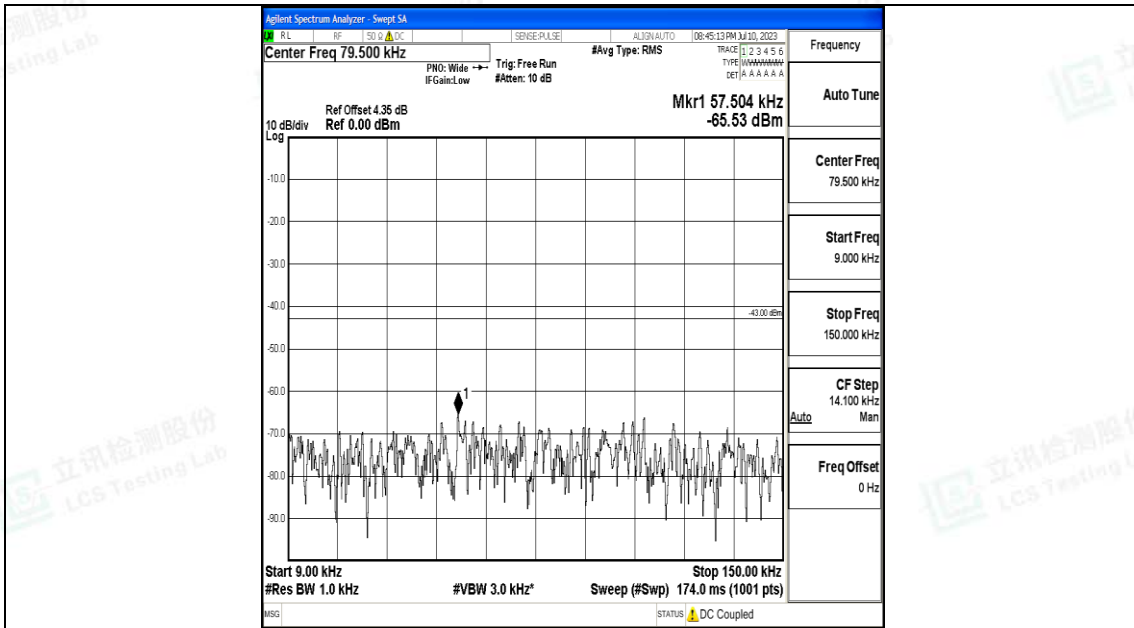

Band4_3MHz_16QAM_20385_1RB#0_3000~20000_3000~20000

Band4_5MHz_QPSK_19975_1RB#0_0.009~0.15_0.009~0.15