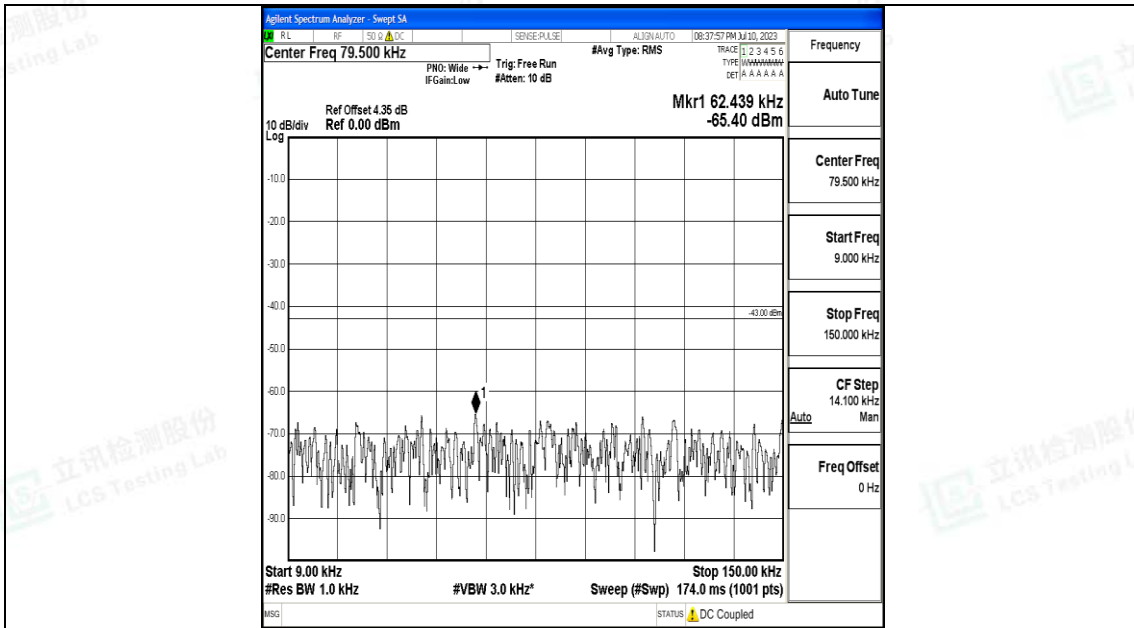

Band4_1.4MHz_16QAM_20393_1RB#0_3000~20000_3000~20000

Band4_3MHz_QPSK_19965_1RB#0_0.009~0.15_0.009~0.15