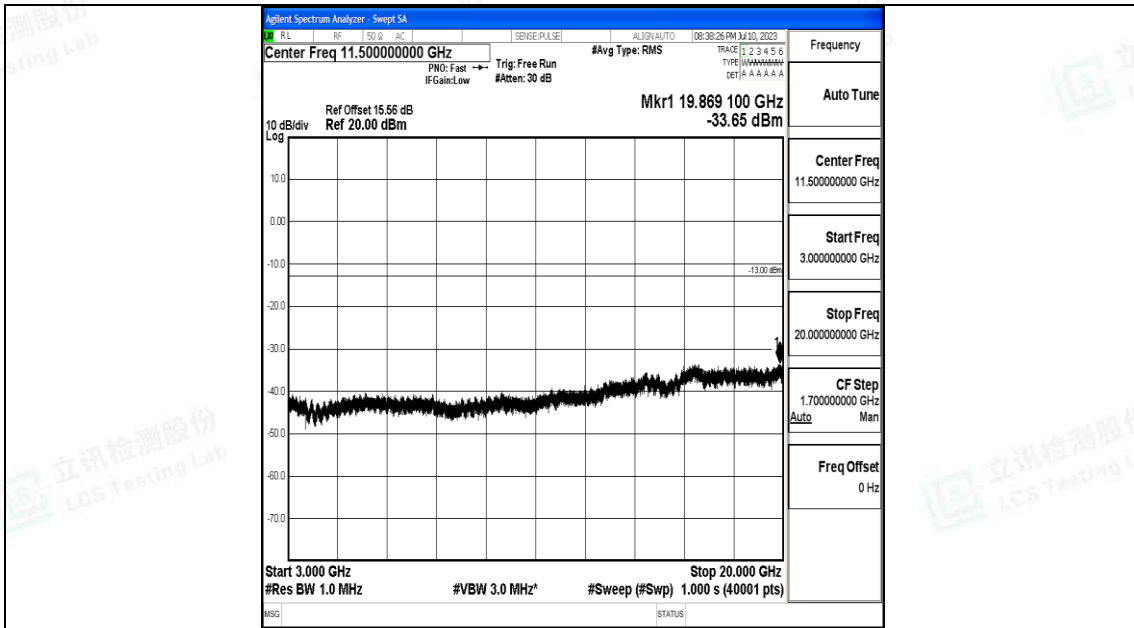

Band4_3MHz_QPSK_19965_1RB#0_1000~3000_1000~3000

Band4_3MHz_QPSK_19965_1RB#0_3000~20000_3000~20000