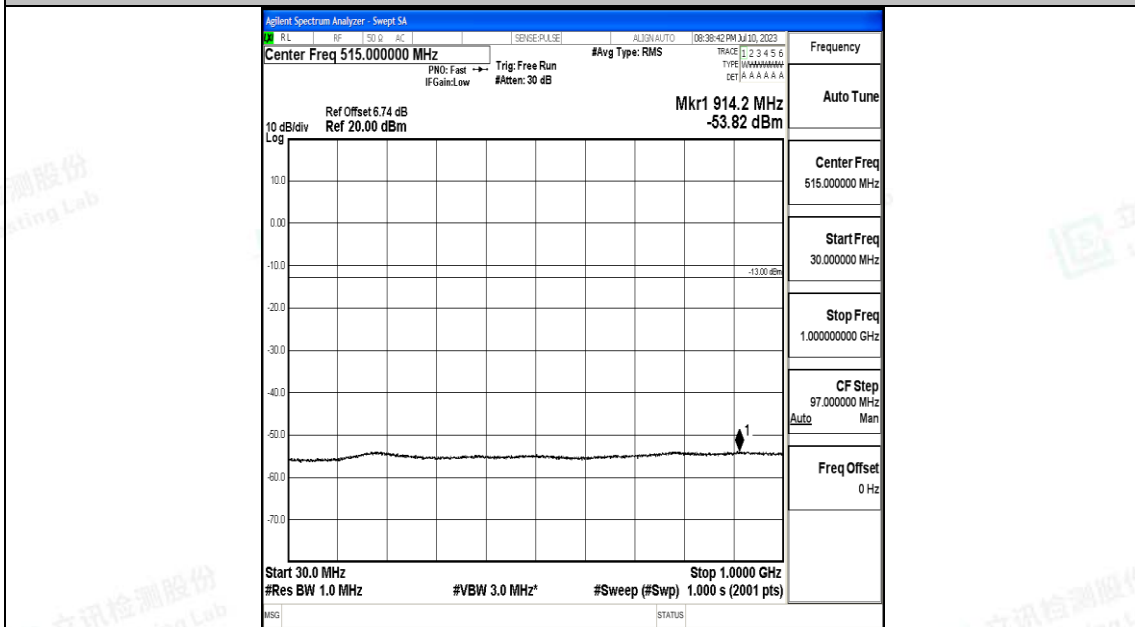

Band4_3MHz_16QAM_19965_1RB#0_0.15~30_0.15~30

Band4_3MHz_16QAM_19965_1RB#0_30~1000_30~1000