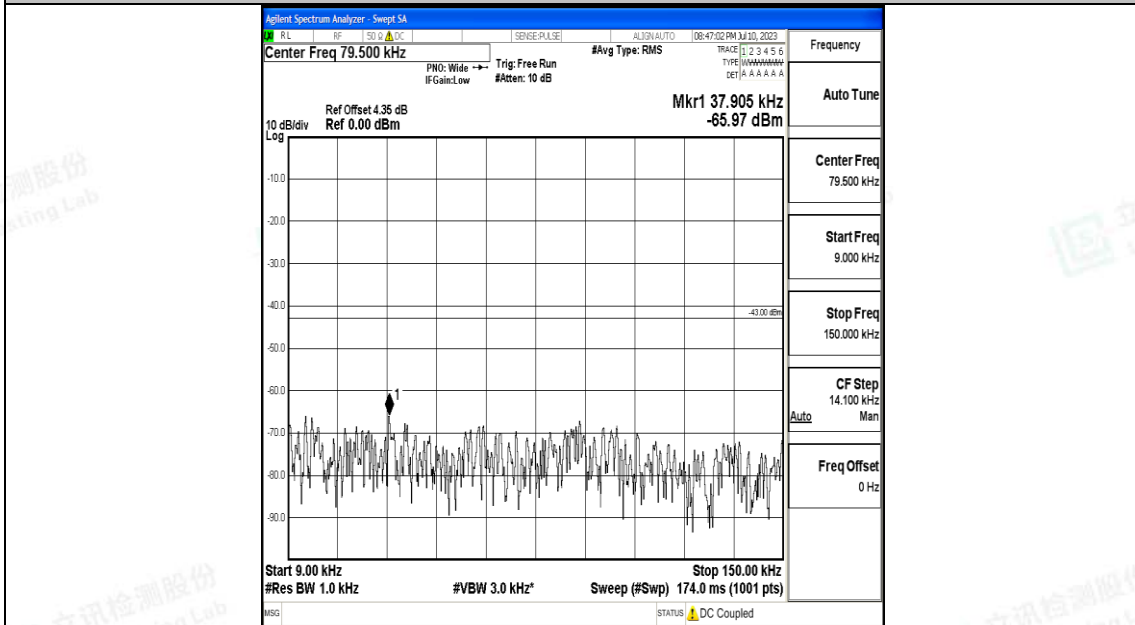

Band4_5MHz_QPSK_20175_1RB#0_3000~20000_3000~20000

Band4_5MHz_16QAM_20175_1RB#0_0.009~0.15_0.009~0.15