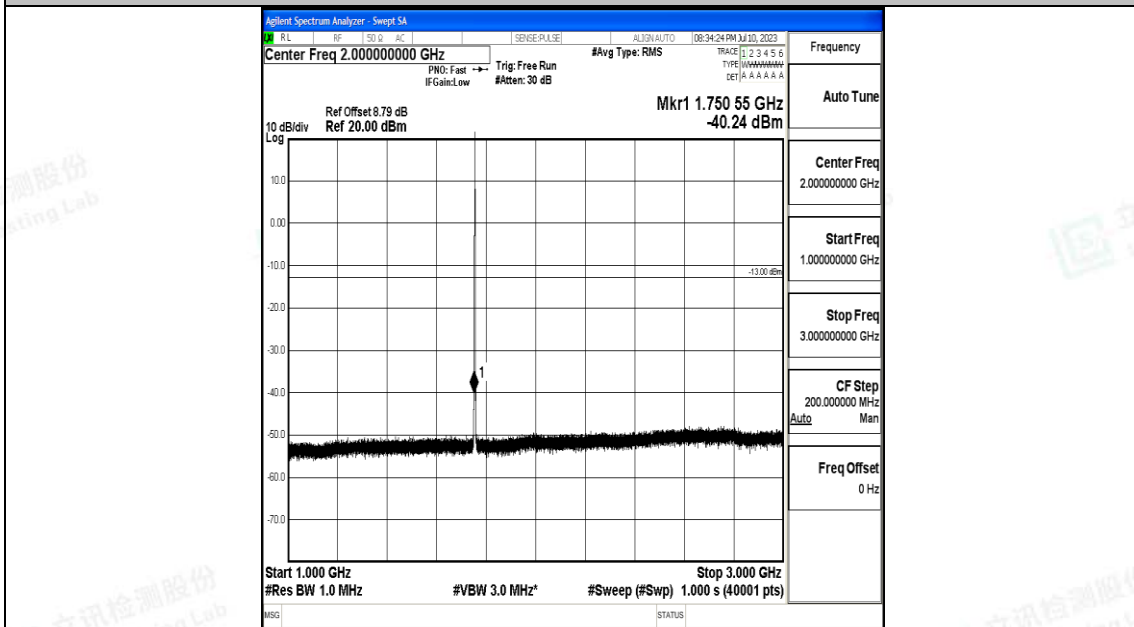

Band4\_1.4MHz\_QPSK\_20393\_1RB#0\_0.009~0.15\_0.009~0.15

Band4\_1.4MHz\_QPSK\_20393\_1RB#0\_0.15~30\_0.15~30

Band4\_1.4MHz\_QPSK\_20393\_1RB#0\_30~1000\_30~1000

Band4\_1.4MHz\_QPSK\_20393\_1RB#0\_1000~3000\_1000~3000