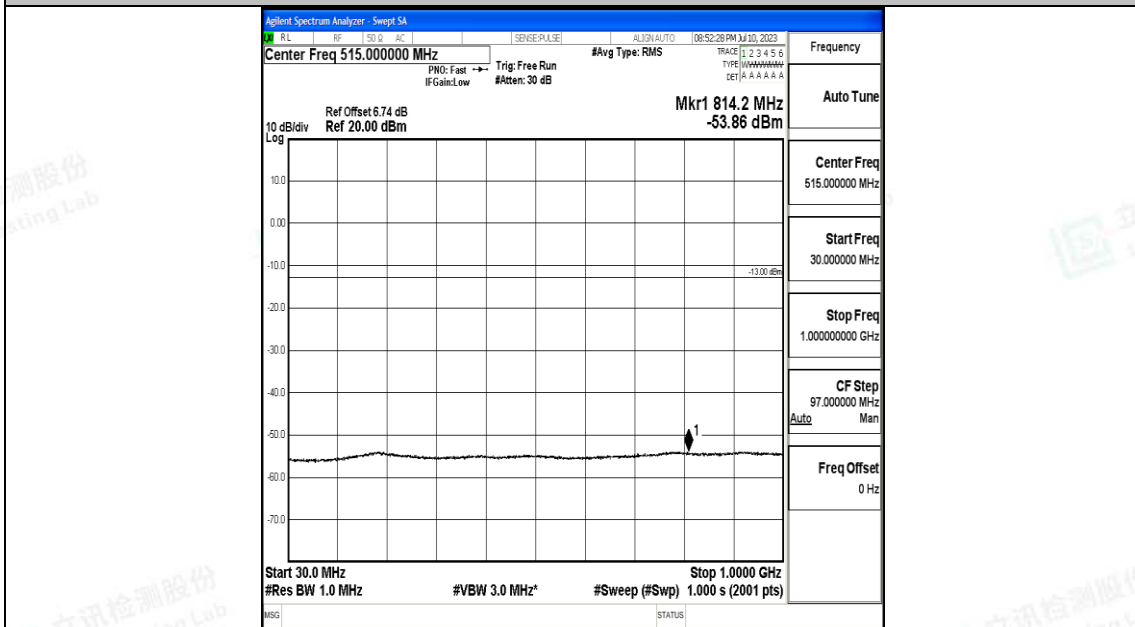

Band4\_10MHz\_QPSK\_20000\_1RB#0\_3000~20000\_3000~20000

Band4\_10MHz\_16QAM\_20000\_1RB#0\_0.009~0.15\_0.009~0.15

Band4\_10MHz\_16QAM\_20000\_1RB#0\_0.15~30\_0.15~30

Band4\_10MHz\_16QAM\_20000\_1RB#0\_30~1000\_30~1000