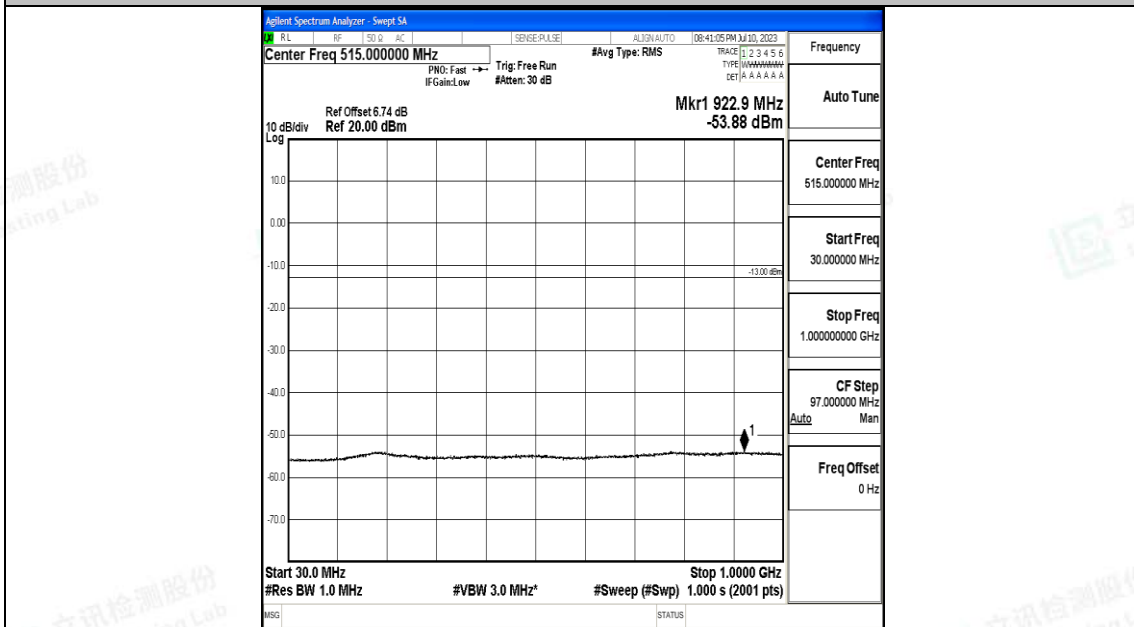

Band4\_3MHz\_QPSK\_20385\_1RB#0\_30~1000\_30~1000

Band4\_3MHz\_QPSK\_20385\_1RB#0\_1000~3000\_1000~3000

Band4\_3MHz\_16QAM\_20385\_1RB#0\_0.15~30\_0.15~30

Band4\_3MHz\_16QAM\_20385\_1RB#0\_30~1000\_30~1000