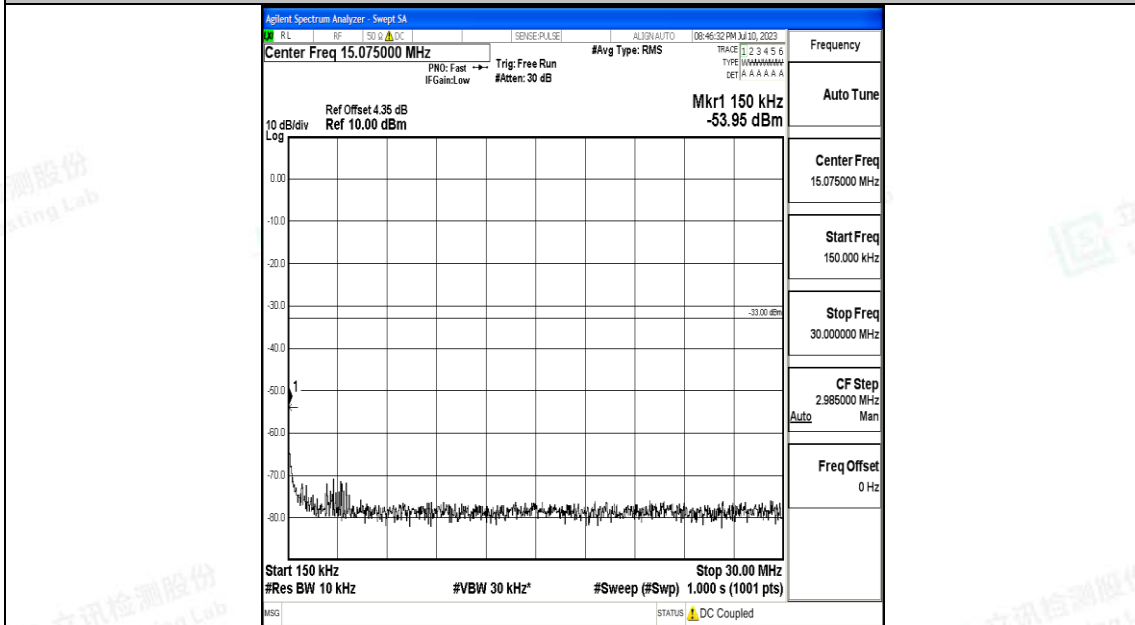

Band4_5MHz_QPSK_20175_1RB#0_0.009~0.15_0.009~0.15

Band4_5MHz_QPSK_20175_1RB#0_0.15~30_0.15~30