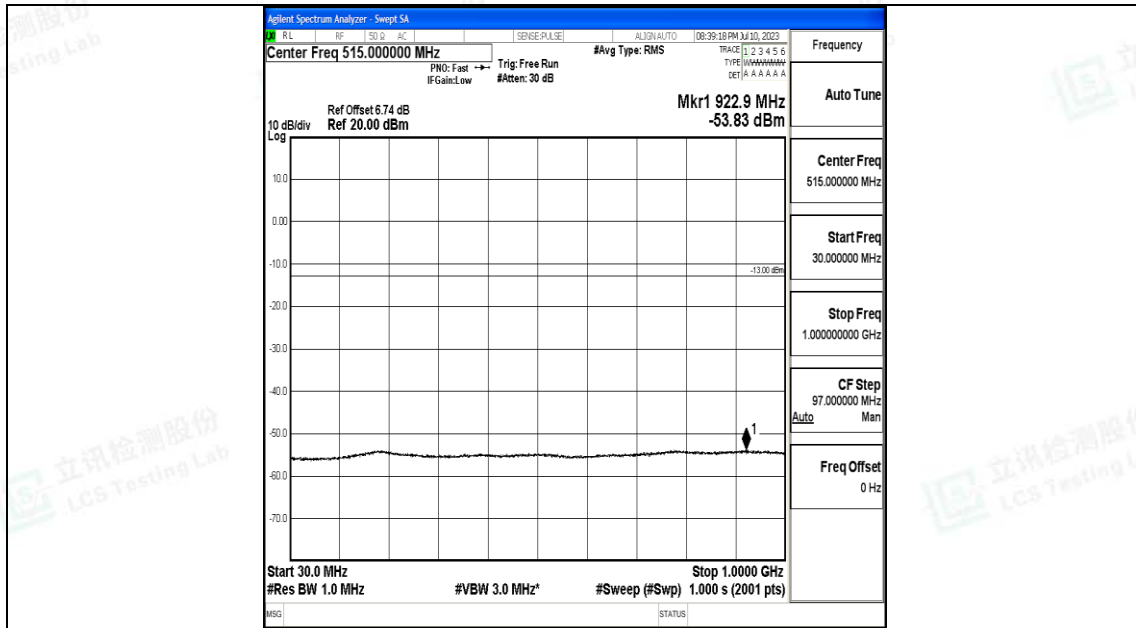

Band4_3MHz_QPSK_20175_1RB#0_0.15~30_0.15~30

Band4_3MHz_QPSK_20175_1RB#0_30~1000_30~1000