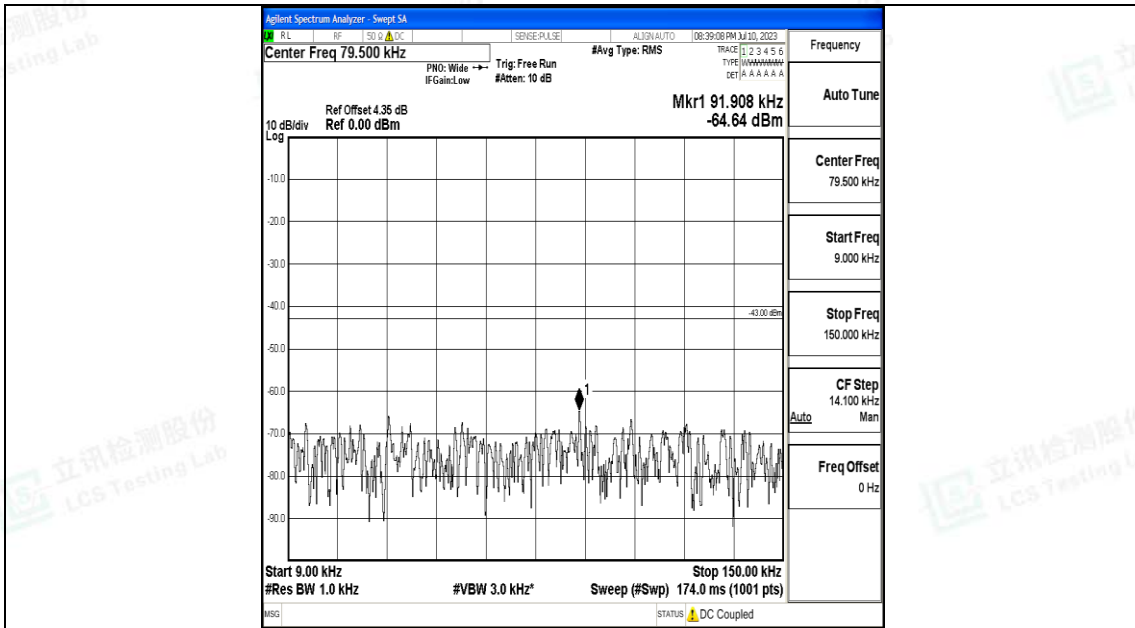

Band4\_3MHz\_16QAM\_19965\_1RB#0\_0.15~30\_0.15~30

Band4\_3MHz\_16QAM\_19965\_1RB#0\_30~1000\_30~1000

Band4\_3MHz\_16QAM\_19965\_1RB#0\_1000~3000\_1000~3000

Band4\_3MHz\_16QAM\_19965\_1RB#0\_3000~20000\_3000~20000