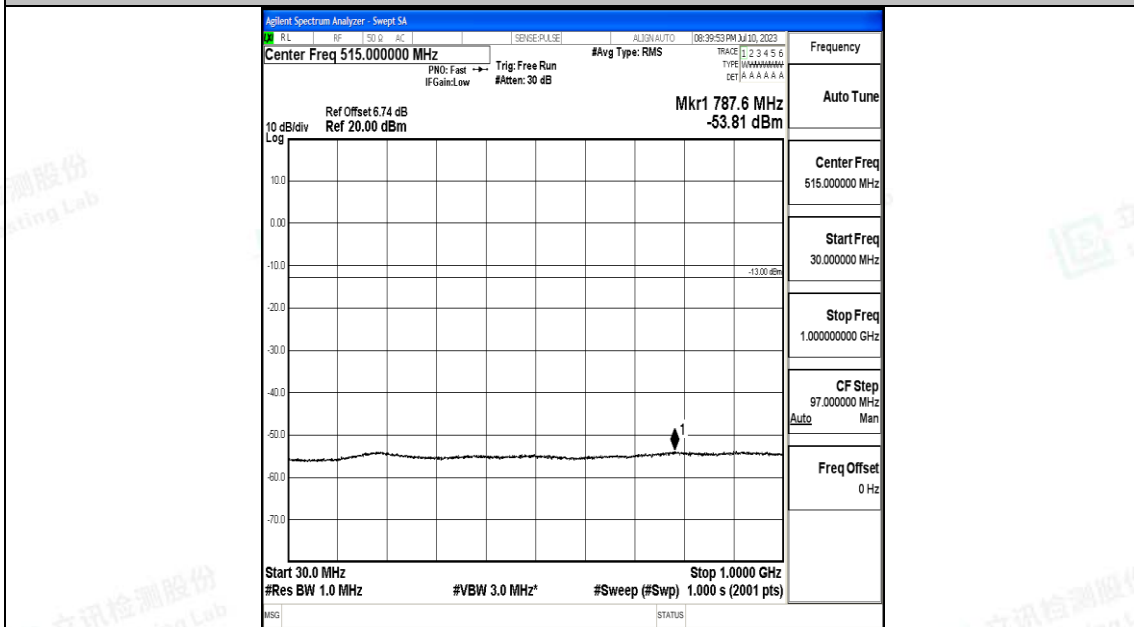

Band4\_3MHz\_QPSK\_20175\_1RB#0\_3000~20000\_3000~20000

Band4\_3MHz\_16QAM\_20175\_1RB#0\_0.009~0.15\_0.009~0.15

Band4\_3MHz\_16QAM\_20175\_1RB#0\_0.15~30\_0.15~30

Band4\_3MHz\_16QAM\_20175\_1RB#0\_30~1000\_30~1000