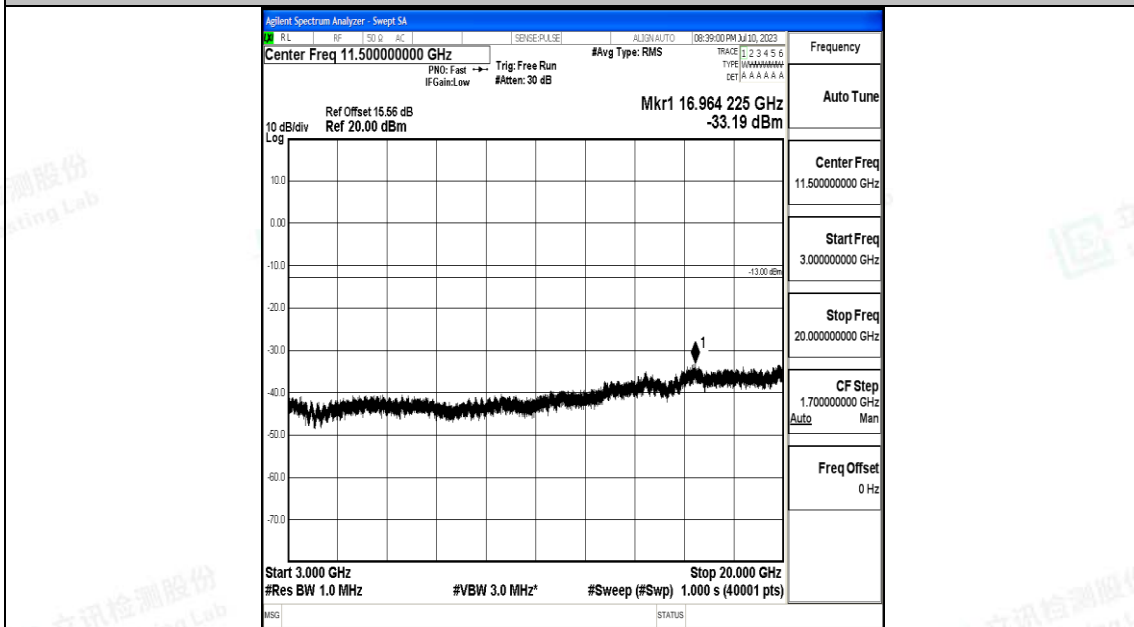

Band4\_3MHz\_16QAM\_19965\_1RB#0\_0.15~30\_0.15~30

Band4\_3MHz\_16QAM\_19965\_1RB#0\_30~1000\_30~1000

Band4\_3MHz\_16QAM\_19965\_1RB#0\_1000~3000\_1000~3000

Band4\_3MHz\_16QAM\_19965\_1RB#0\_3000~20000\_3000~20000