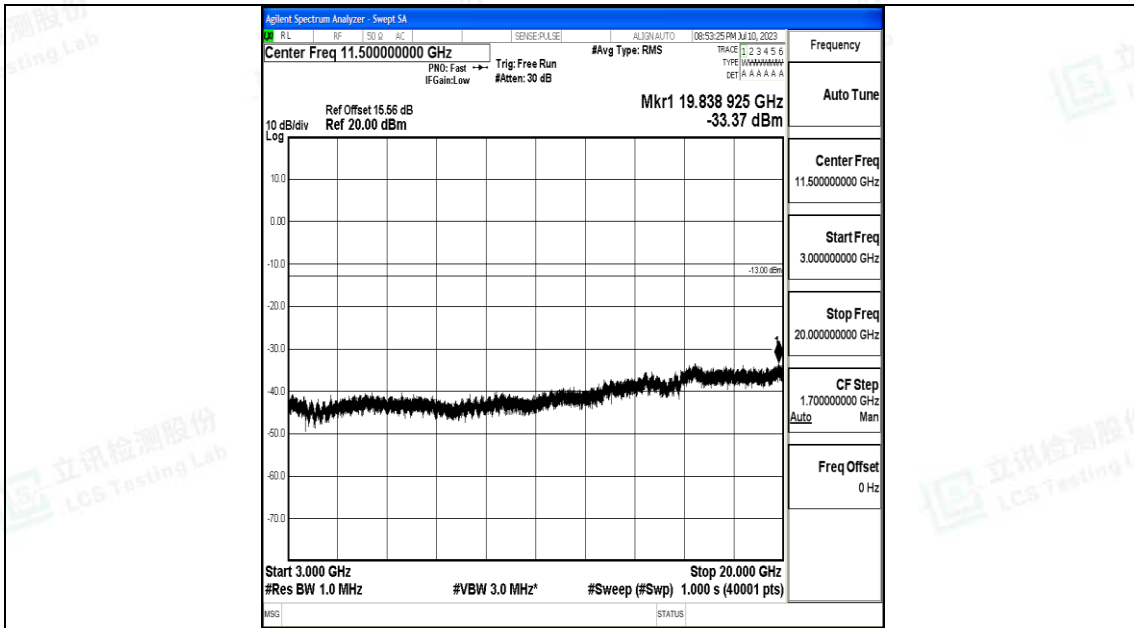

Band4_10MHz_QPSK_20175_1RB#0_1000~3000_1000~3000

Band4_10MHz_QPSK_20175_1RB#0_3000~20000_3000~20000