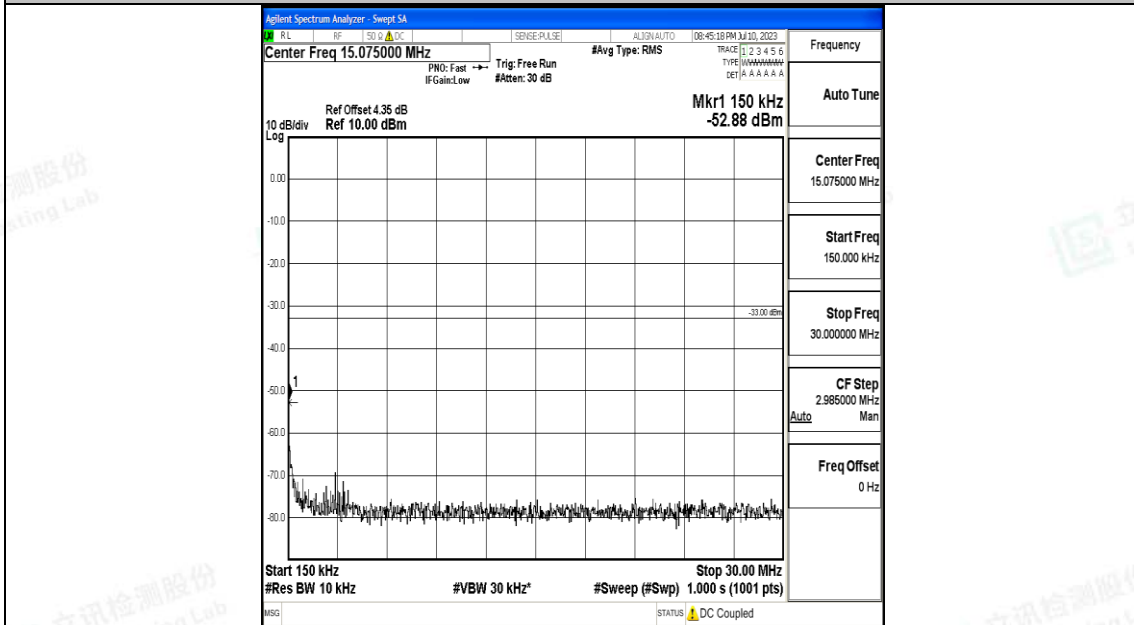

Band4\_3MHz\_16QAM\_20385\_1RB#0\_1000~3000\_1000~3000

Band4\_3MHz\_16QAM\_20385\_1RB#0\_3000~20000\_3000~20000

Band4\_5MHz\_QPSK\_19975\_1RB#0\_0.009~0.15\_0.009~0.15

Band4\_5MHz\_QPSK\_19975\_1RB#0\_0.15~30\_0.15~30