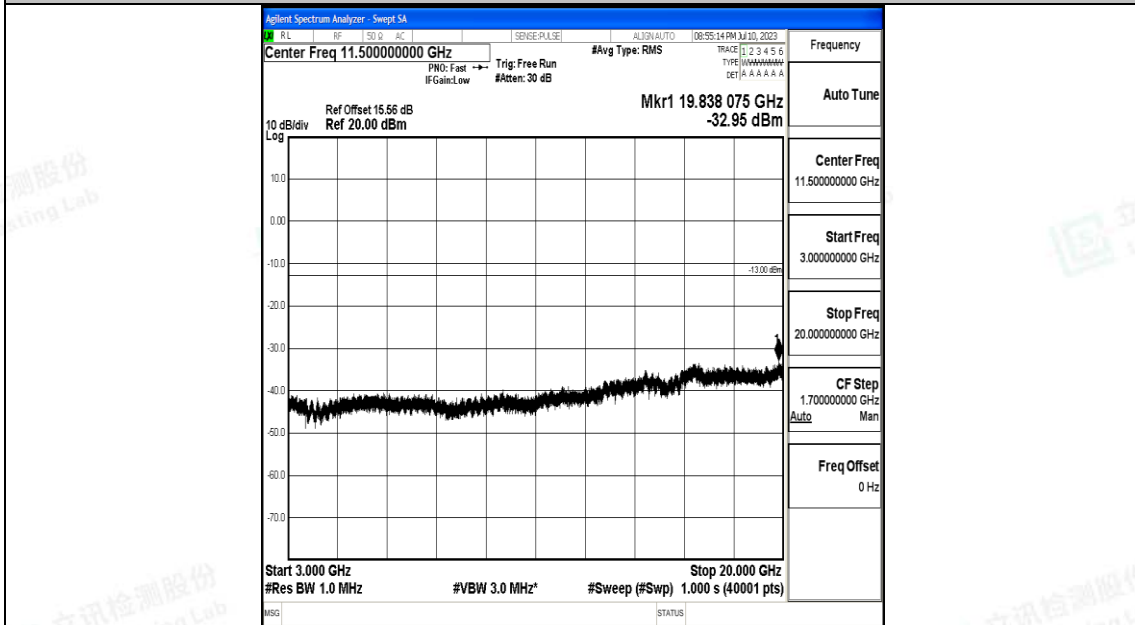

Band4_10MHz_16QAM_20350_1RB#0_1000~3000_1000~3000

Band4_10MHz_16QAM_20350_1RB#0_3000~20000_3000~20000