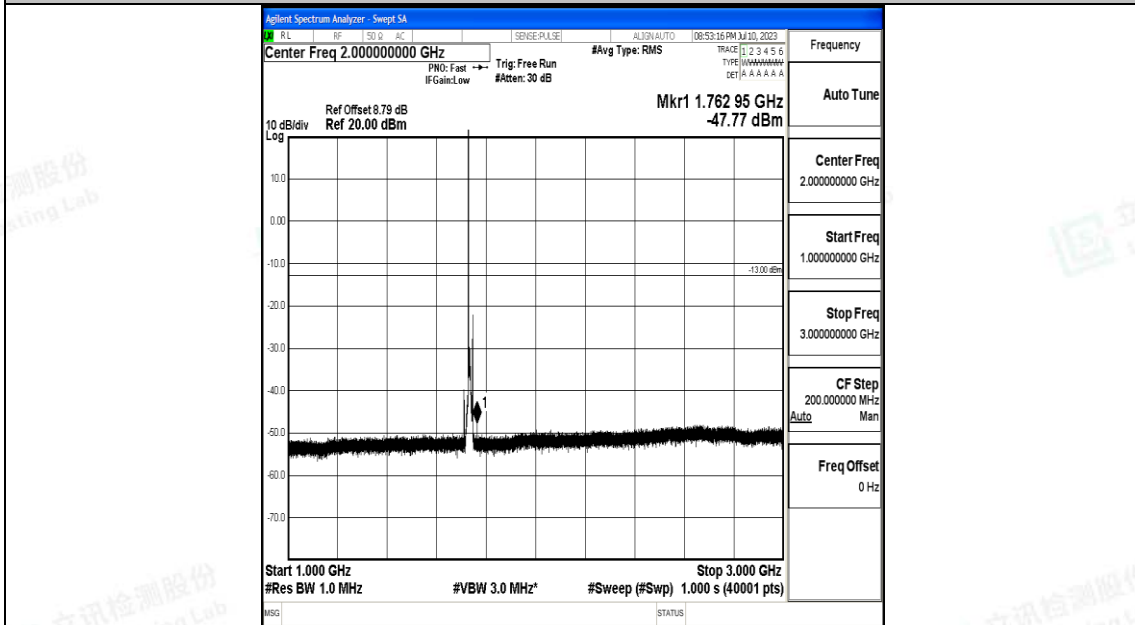

Band4_10MHz_QPSK_20175_1RB#0_30~1000_30~1000

Band4_10MHz_QPSK_20175_1RB#0_1000~3000_1000~3000