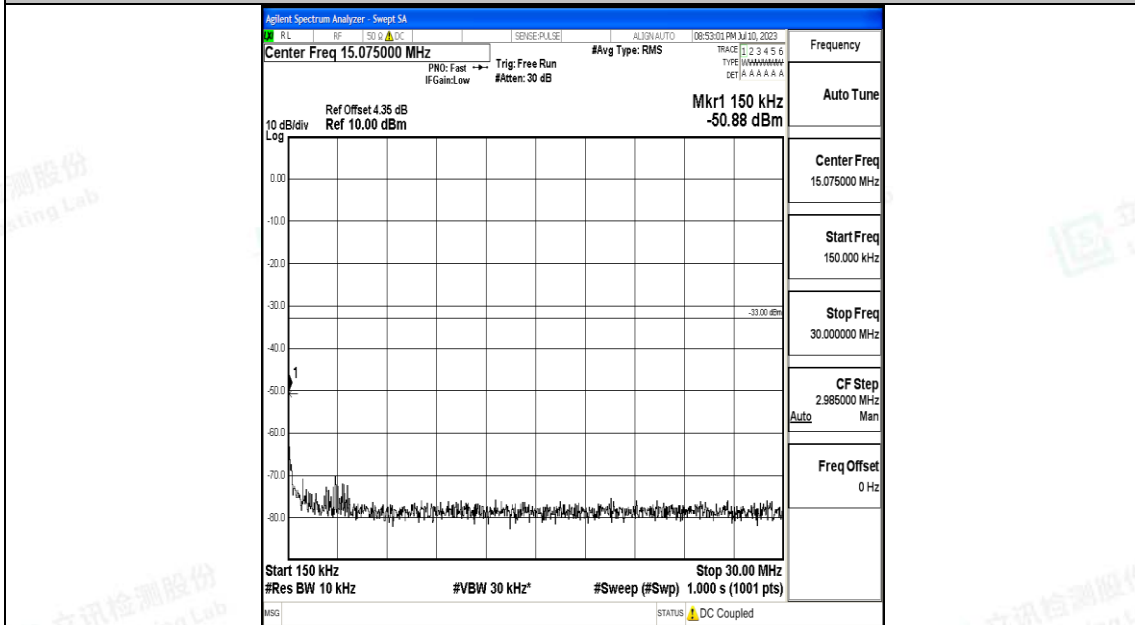

Band4\_10MHz\_16QAM\_20000\_1RB#0\_1000~3000\_1000~3000

Band4\_10MHz\_16QAM\_20000\_1RB#0\_3000~20000\_3000~20000

Band4\_10MHz\_QPSK\_20175\_1RB#0\_0.009~0.15\_0.009~0.15

Band4\_10MHz\_QPSK\_20175\_1RB#0\_0.15~30\_0.15~30