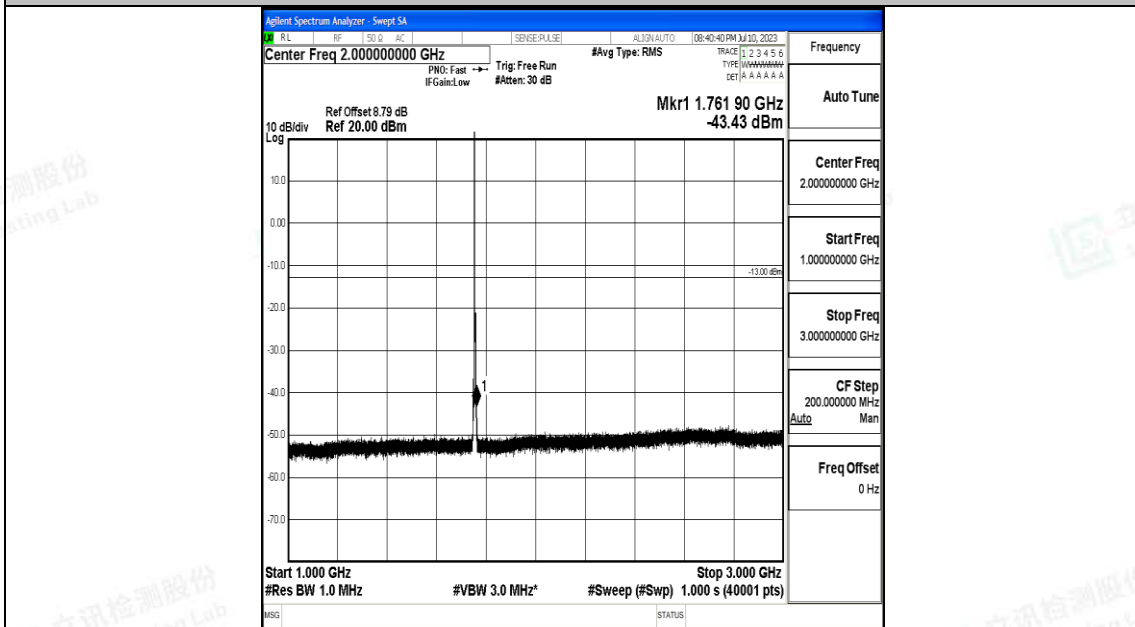

Band4_3MHz_QPSK_20385_1RB#0_30~1000_30~1000

Band4_3MHz_QPSK_20385_1RB#0_1000~3000_1000~3000