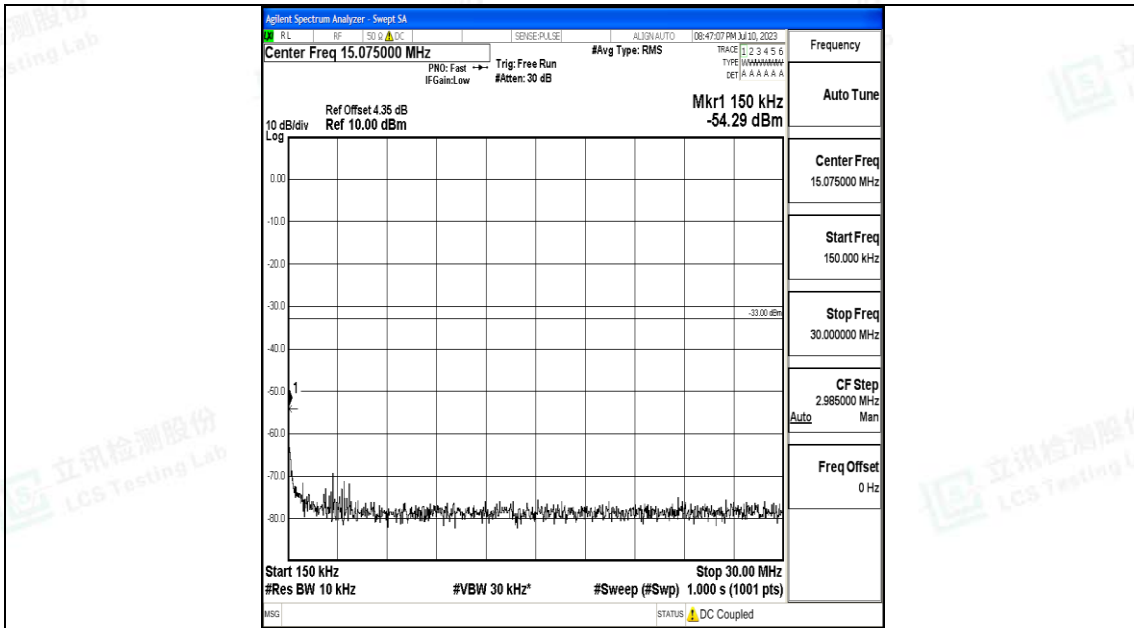

Band4_5MHz_16QAM_20175_1RB#0_0.009~0.15_0.009~0.15

Band4_5MHz_16QAM_20175_1RB#0_0.15~30_0.15~30