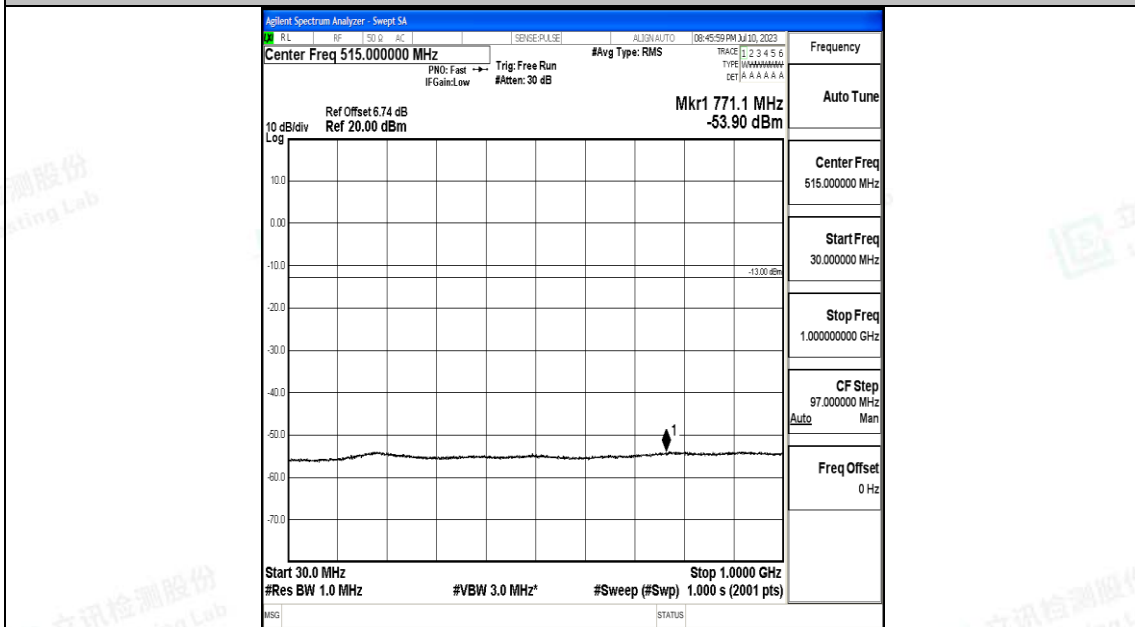

Band4_5MHz_16QAM_19975_1RB#0_0.15~30_0.15~30

Band4_5MHz_16QAM_19975_1RB#0_30~1000_30~1000