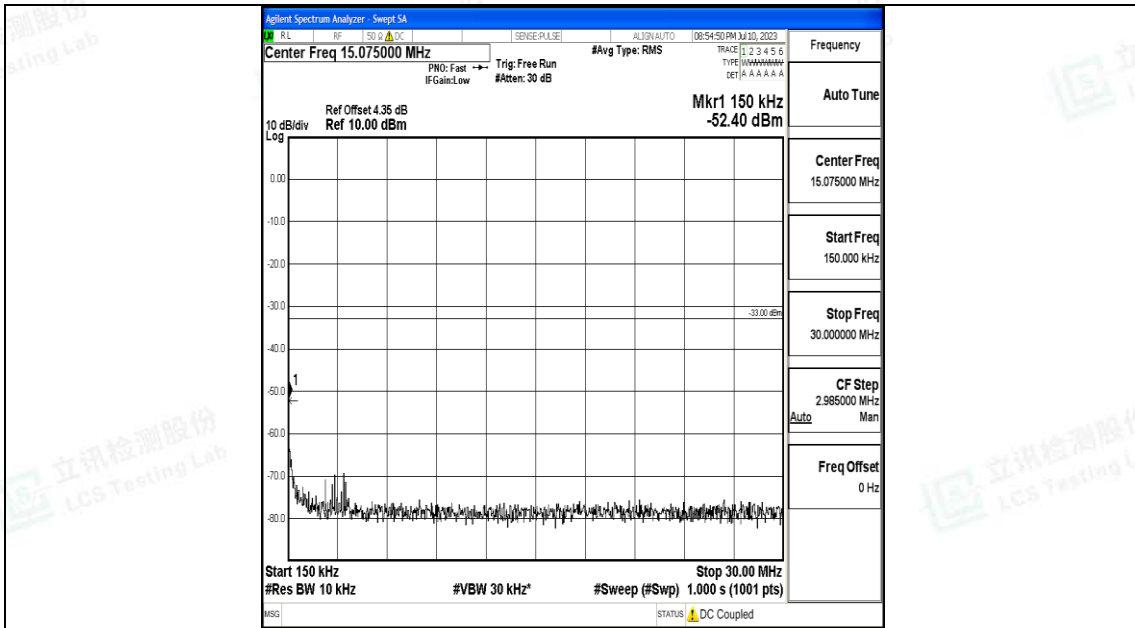

Band4_10MHz_16QAM_20350_1RB#0_0.009~0.15_0.009~0.15

Band4_10MHz_16QAM_20350_1RB#0_0.15~30_0.15~30