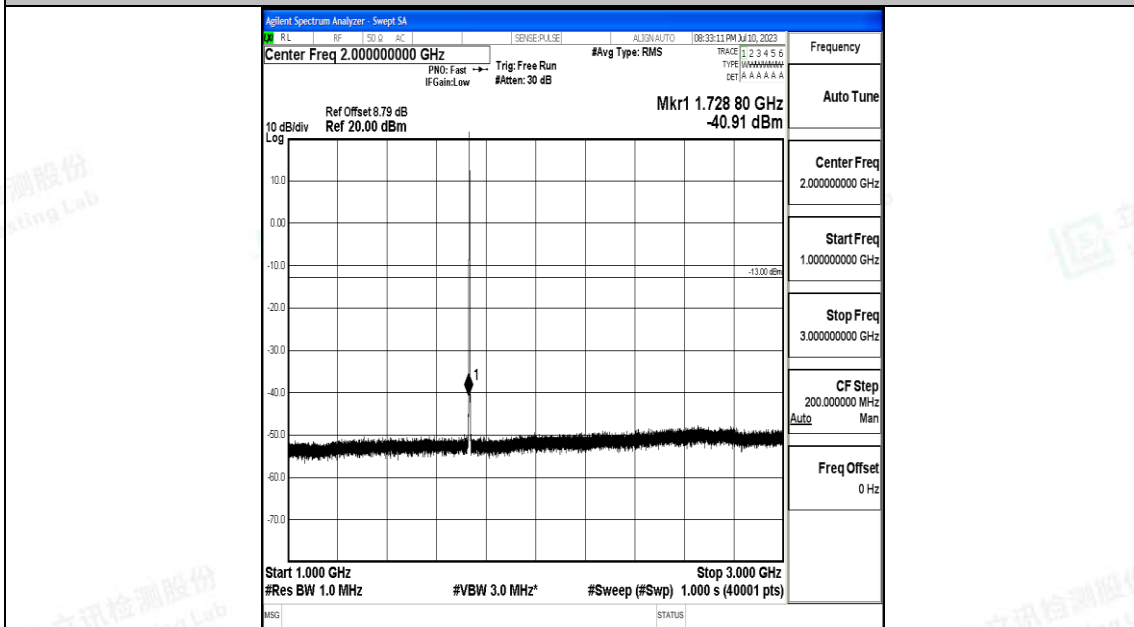

Band4\_1.4MHz\_QPSK\_20175\_1RB#0\_30~1000\_30~1000

Band4\_1.4MHz\_QPSK\_20175\_1RB#0\_1000~3000\_1000~3000

Band4\_1.4MHz\_QPSK\_20175\_1RB#0\_3000~20000\_3000~20000

Band4\_1.4MHz\_16QAM\_20175\_1RB#0\_0.009~0.15\_0.009~0.15