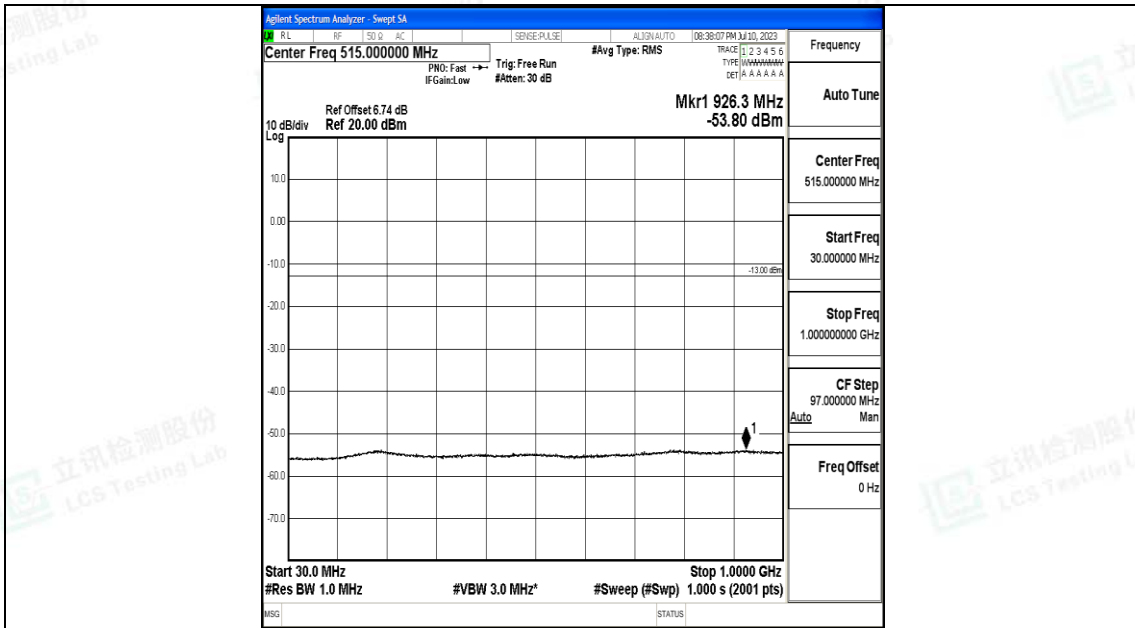

Band4\_1.4MHz\_16QAM\_20393\_1RB#0\_1000~3000\_1000~3000

Band4\_1.4MHz\_16QAM\_20393\_1RB#0\_3000~20000\_3000~20000

Band4\_3MHz\_QPSK\_19965\_1RB#0\_0.009~0.15\_0.009~0.15

Band4\_3MHz\_QPSK\_19965\_1RB#0\_0.15~30\_0.15~30