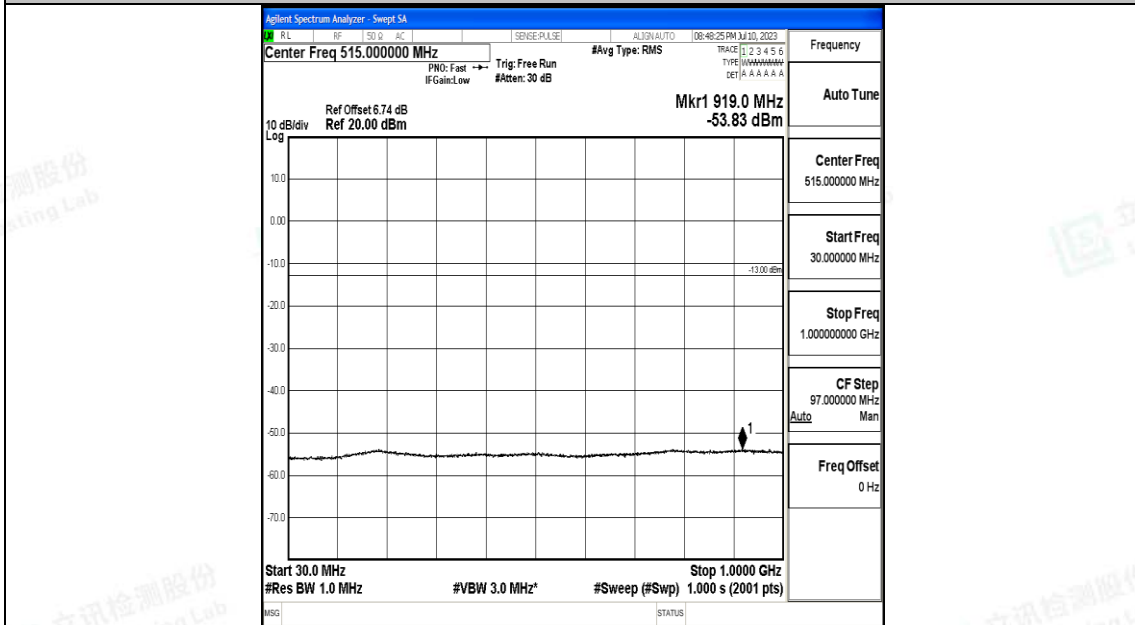

Band4_5MHz_16QAM_20375_1RB#0_0.15~30_0.15~30

Band4_5MHz_16QAM_20375_1RB#0_30~1000_30~1000