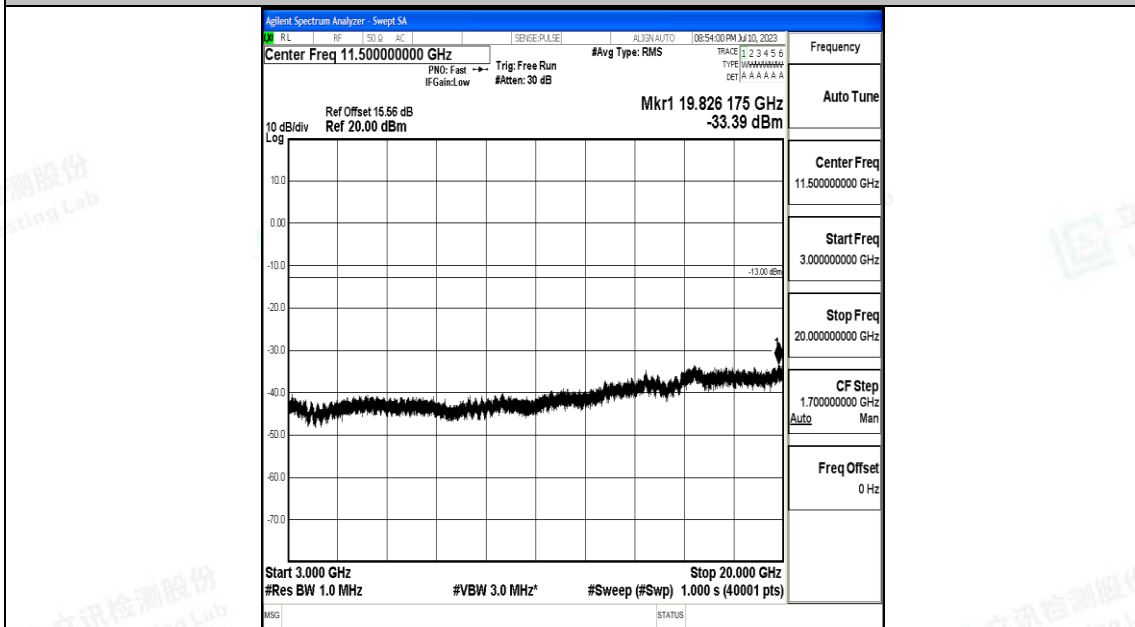

Band4\_10MHz\_16QAM\_20175\_1RB#0\_0.15~30\_0.15~30

Band4\_10MHz\_16QAM\_20175\_1RB#0\_30~1000\_30~1000

Band4\_10MHz\_16QAM\_20175\_1RB#0\_1000~3000\_1000~3000

Band4\_10MHz\_16QAM\_20175\_1RB#0\_3000~20000\_3000~20000