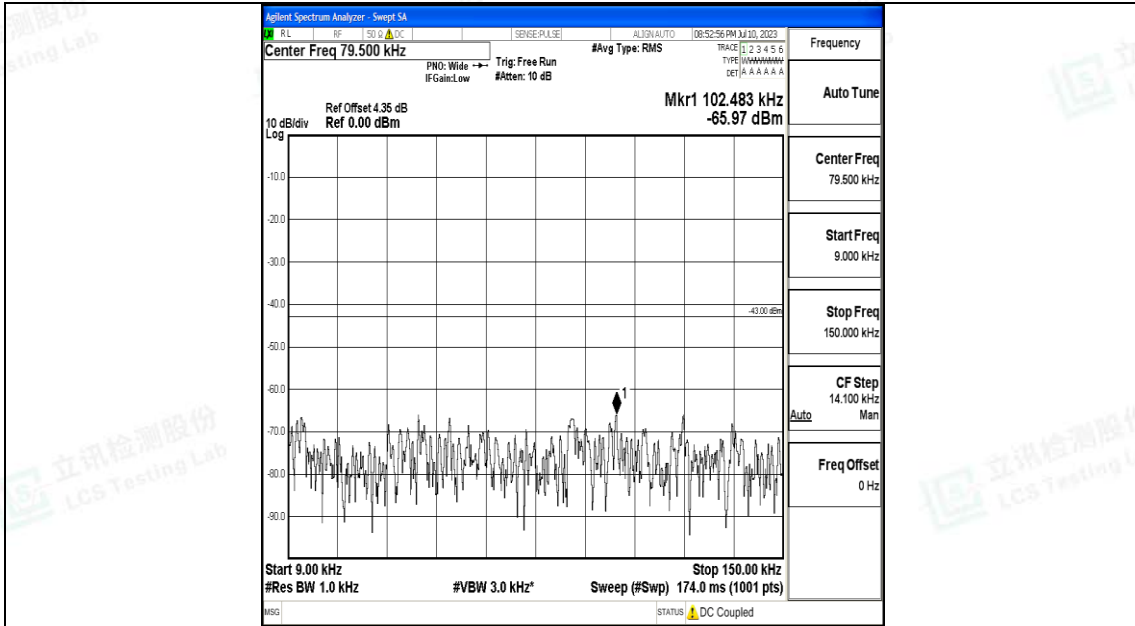

Band4_10MHz_16QAM_20000_1RB#0_3000~20000_3000~20000

Band4_10MHz_QPSK_20175_1RB#0_0.009~0.15_0.009~0.15