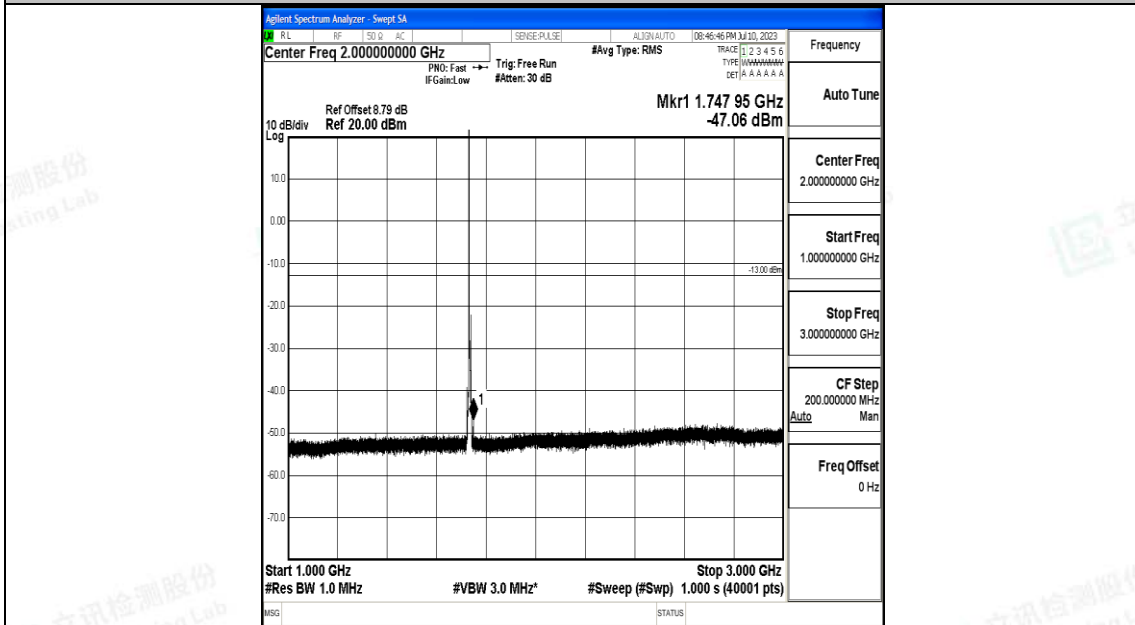

Band4\_5MHz\_QPSK\_20175\_1RB#0\_0.009~0.15\_0.009~0.15

Band4\_5MHz\_QPSK\_20175\_1RB#0\_0.15~30\_0.15~30

Band4\_5MHz\_QPSK\_20175\_1RB#0\_30~1000\_30~1000

Band4\_5MHz\_QPSK\_20175\_1RB#0\_1000~3000\_1000~3000