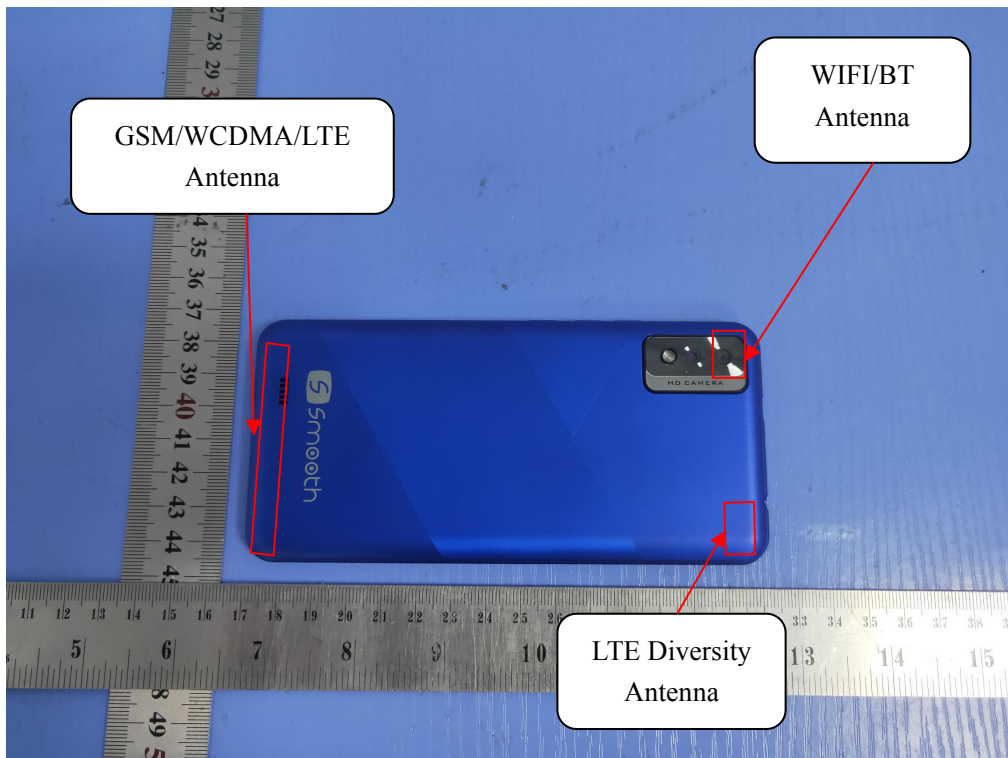

ANNEX A. PHOTOGRAPH OF THE TEST

Head Setup Photo (Left Cheek)

Head Setup Photo (Left Tilt)

Head Setup Photo (Right Cheek)

Head Setup Photo (Right Tilt)

10mm body-worn Front Side Setup Photo (hotspot)

10mm body-worn Back Side Setup Photo (hotspot)

10mm body-worn Left Side Setup Photo (hotspot)

10mm body-worn Right Side Setup Photo (hotspot)

10mm body-worn Top Side Setup Photo (hotspot)

10mm body-worn Bottom Side Setup Photo (hotspot)

AT PHOTOGRAPHS

Fig.1

Fig. 2