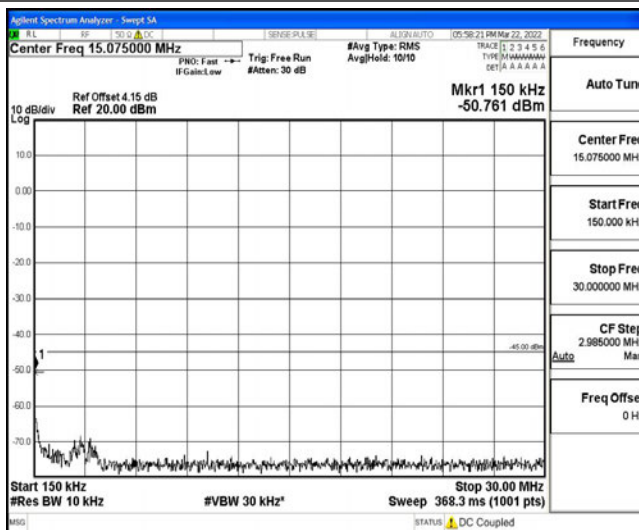

Band38-20MHz-16QAM-38150-1RB#0-Range2:0.15~30MHz

Band38-20MHz-16QAM-38150-1RB#0-Range3:30~1000MHz