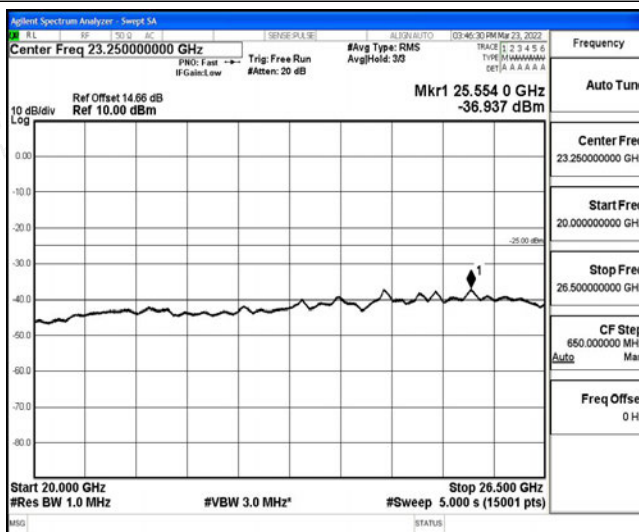

Band38-20MHz-16QAM-37850-1RB#0-Range6:20000~26500MHz

Band38-20MHz-16QAM-38000-1RB#0-Range1:0.009~0.15MHz