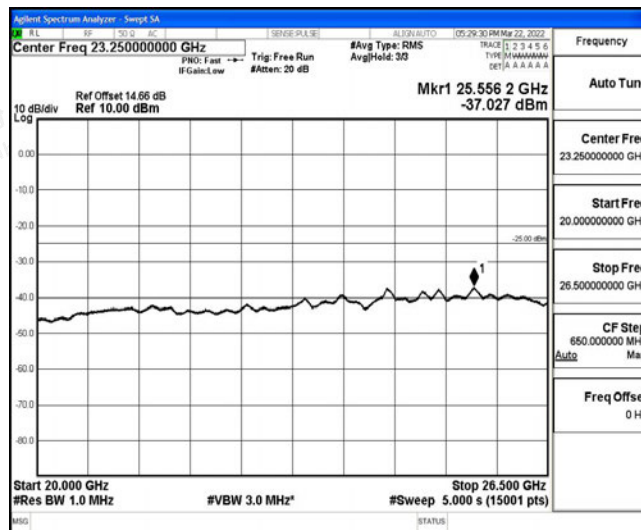

Band38-15MHz-16QAM-37825-1RB#0-Range2:0.15~30MHz

Band38-15MHz-16QAM-37825-1RB#0-Range3:30~1000MHz

Band38-15MHz-16QAM-37825-1RB#0-Range4:1000~10000MHz

Band38-15MHz-16QAM-37825-1RB#0-Range5:10000~20000MHz

Band38-15MHz-16QAM-37825-1RB#0-Range6:20000~26500MHz

Band38-15MHz-16QAM-38000-1RB#0-Range1:0.009~0.15MHz

Band38-15MHz-16QAM-38000-1RB#0-Range2:0.15~30MHz

Band38-15MHz-16QAM-38000-1RB#0-Range3:30~1000MHz

Band38-15MHz-16QAM-38000-1RB#0-Range4:1000~10000MHz

Band38-15MHz-16QAM-38000-1RB#0-Range5:10000~20000MHz