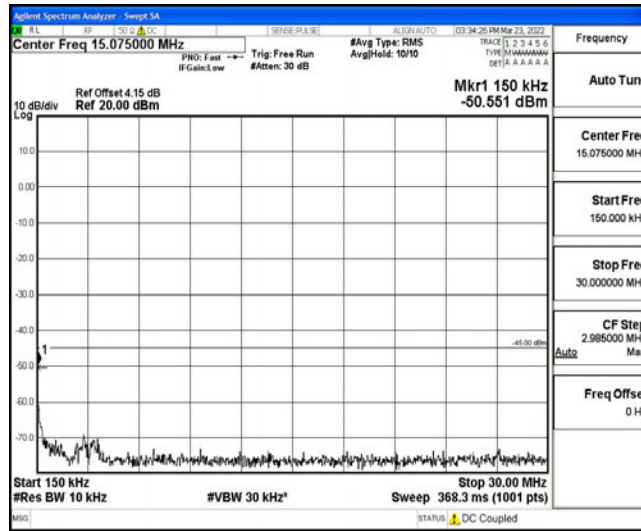

Band38-15MHz-16QAM-37825-1RB#0-Range2:0.15~30MHz

Band38-15MHz-16QAM-37825-1RB#0-Range3:30~1000MHz

Band38-15MHz-16QAM-37825-1RB#0-Range4:1000~10000MHz

Band38-15MHz-16QAM-37825-1RB#0-Range5:10000~20000MHz

Band38-15MHz-16QAM-37825-1RB#0-Range6:20000~26500MHz

Band38-15MHz-16QAM-38000-1RB#0-Range1:0.009~0.15MHz

Band38-15MHz-16QAM-38000-1RB#0-Range2:0.15~30MHz

Band38-15MHz-16QAM-38000-1RB#0-Range3:30~1000MHz

Band38-15MHz-16QAM-38000-1RB#0-Range4:1000~10000MHz

Band38-15MHz-16QAM-38000-1RB#0-Range5:10000~20000MHz