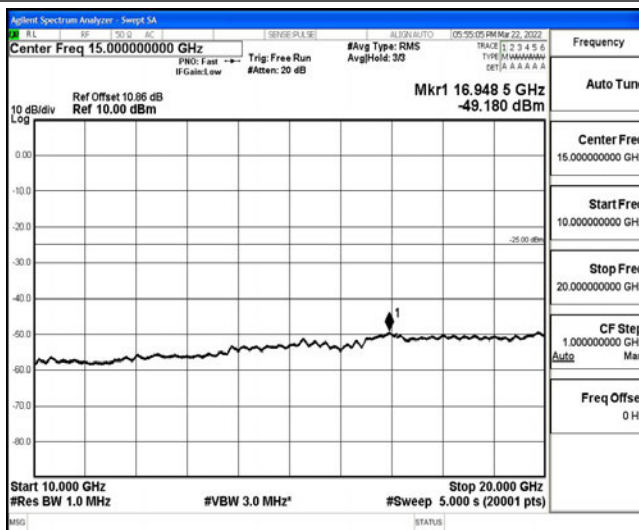

Band38-20MHz-16QAM-38000-1RB#0-Range3:30~1000MHz

Band38-20MHz-16QAM-38000-1RB#0-Range4:1000~10000MHz

Band38-20MHz-16QAM-38000-1RB#0-Range5:10000~20000MHz

Band38-20MHz-16QAM-38000-1RB#0-Range6:20000~26500MHz

Band38-20MHz-16QAM-38150-1RB#0-Range1:0.009~0.15MHz

Band38-20MHz-16QAM-38150-1RB#0-Range2:0.15~30MHz

Band38-20MHz-16QAM-38150-1RB#0-Range3:30~1000MHz

Band38-20MHz-16QAM-38150-1RB#0-Range4:1000~10000MHz

Band38-20MHz-16QAM-38150-1RB#0-Range5:10000~20000MHz