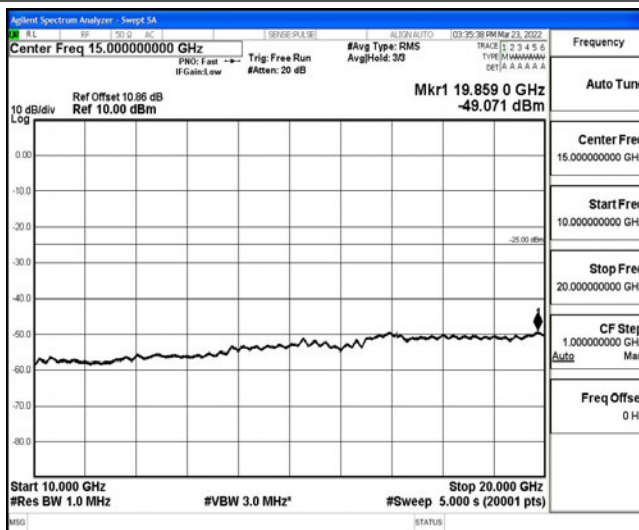

Band38-15MHz-16QAM-38000-1RB#0-Range1:0.009~0.15MHz

Band38-15MHz-16QAM-38000-1RB#0-Range2:0.15~30MHz

Band38-15MHz-16QAM-38000-1RB#0-Range3:30~1000MHz

Band38-15MHz-16QAM-38000-1RB#0-Range4:1000~10000MHz

Band38-15MHz-16QAM-38000-1RB#0-Range5:10000~20000MHz