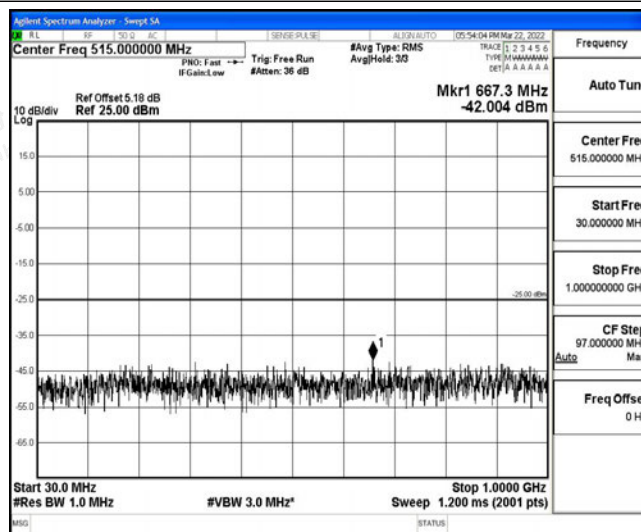

Band38-20MHz-16QAM-38000-1RB#0-Range3:30~1000MHz

Band38-20MHz-16QAM-38000-1RB#0-Range4:1000~10000MHz