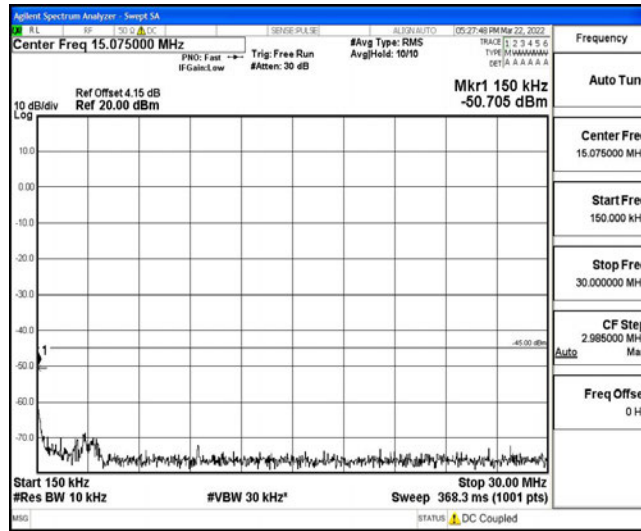

Band38-15MHz-16QAM-37825-1RB#0-Range2:0.15~30MHz

Band38-15MHz-16QAM-37825-1RB#0-Range3:30~1000MHz

Band38-15MHz-16QAM-37825-1RB#0-Range4:1000~10000MHz

Band38-15MHz-16QAM-37825-1RB#0-Range5:10000~20000MHz

Band38-15MHz-16QAM-37825-1RB#0-Range6:20000~26500MHz

Band38-15MHz-16QAM-38000-1RB#0-Range1:0.009~0.15MHz

Band38-15MHz-16QAM-38000-1RB#0-Range2:0.15~30MHz

Band38-15MHz-16QAM-38000-1RB#0-Range3:30~1000MHz

Band38-15MHz-16QAM-38000-1RB#0-Range4:1000~10000MHz

Band38-15MHz-16QAM-38000-1RB#0-Range5:10000~20000MHz