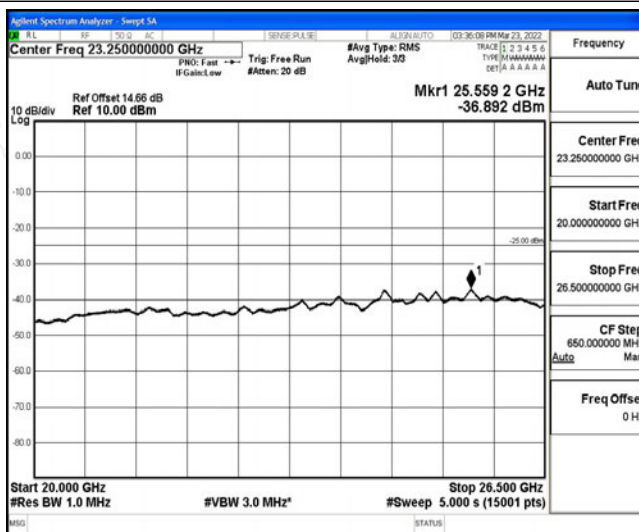

Band38-15MHz-16QAM-38000-1RB#0-Range6:20000~26500MHz

Band38-15MHz-16QAM-38175-1RB#0-Range1:0.009~0.15MHz