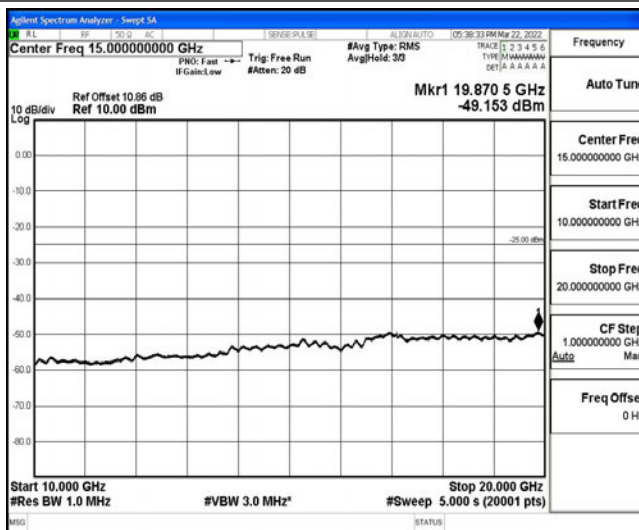

Band38-15MHz-16QAM-38175-1RB#0-Range5:10000~20000MHz

Band38-15MHz-16QAM-38175-1RB#0-Range6:20000~26500MHz