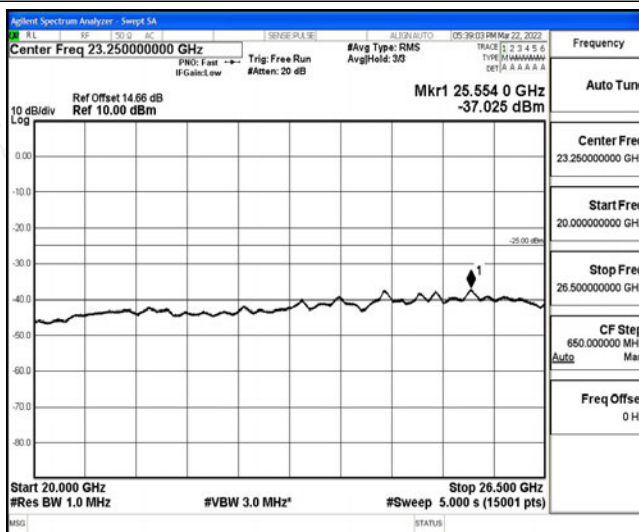

Band38-15MHz-16QAM-38175-1RB#0-Range6:20000~26500MHz

Band38-20MHz-QPSK-37850-1RB#0-Range1:0.009~0.15MHz