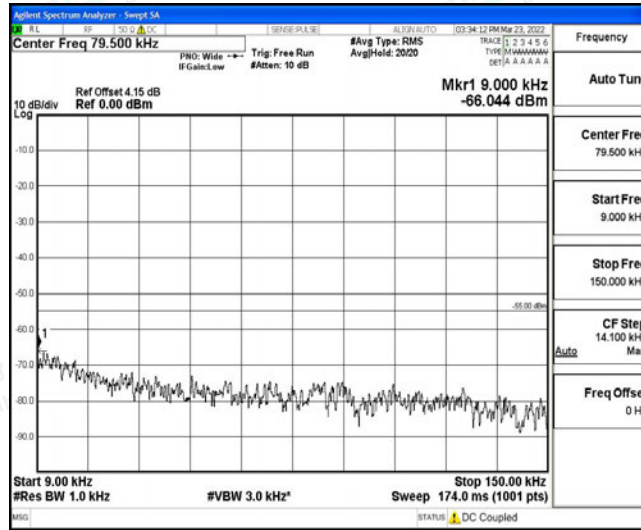

Band38-15MHz-16QAM-37825-1RB#0-Range2:0.15~30MHz

Band38-15MHz-16QAM-37825-1RB#0-Range3:30~1000MHz

Band38-15MHz-16QAM-37825-1RB#0-Range4:1000~10000MHz

Band38-15MHz-16QAM-37825-1RB#0-Range5:10000~20000MHz

Band38-15MHz-16QAM-37825-1RB#0-Range6:20000~26500MHz

Band38-15MHz-16QAM-38000-1RB#0-Range1:0.009~0.15MHz

Band38-15MHz-16QAM-38000-1RB#0-Range2:0.15~30MHz

Band38-15MHz-16QAM-38000-1RB#0-Range3:30~1000MHz

Band38-15MHz-16QAM-38000-1RB#0-Range4:1000~10000MHz

Band38-15MHz-16QAM-38000-1RB#0-Range5:10000~20000MHz