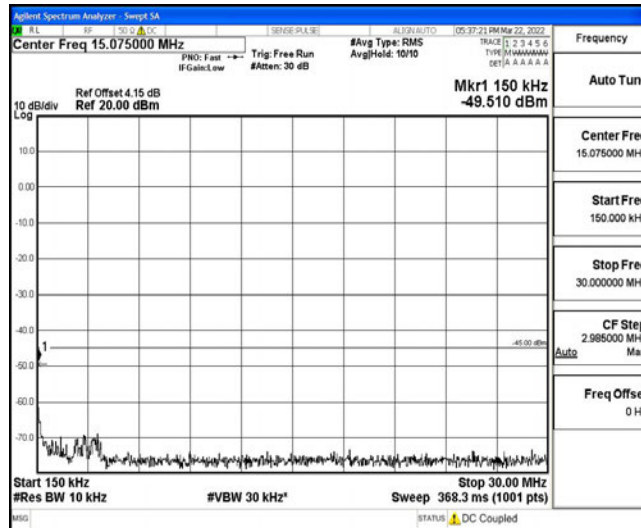

Band38-15MHz-16QAM-38000-1RB#0-Range6:20000~26500MHz

Band38-15MHz-16QAM-38175-1RB#0-Range1:0.009~0.15MHz

Band38-15MHz-16QAM-38175-1RB#0-Range2:0.15~30MHz

Band38-15MHz-16QAM-38175-1RB#0-Range3:30~1000MHz

Band38-15MHz-16QAM-38175-1RB#0-Range4:1000~10000MHz