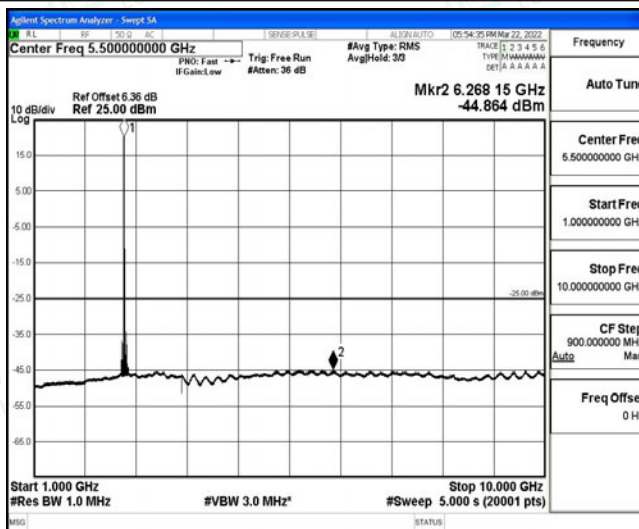

Band38-20MHz-16QAM-37850-1RB#0-Range5:10000~20000MHz

Band38-20MHz-16QAM-37850-1RB#0-Range6:20000~26500MHz

Band38-20MHz-16QAM-38000-1RB#0-Range1:0.009~0.15MHz

Band38-20MHz-16QAM-38000-1RB#0-Range2:0.15~30MHz

Band38-20MHz-16QAM-38000-1RB#0-Range3:30~1000MHz

Band38-20MHz-16QAM-38000-1RB#0-Range4:1000~10000MHz

Band38-20MHz-16QAM-38000-1RB#0-Range5:10000~20000MHz

Band38-20MHz-16QAM-38000-1RB#0-Range6:20000~26500MHz