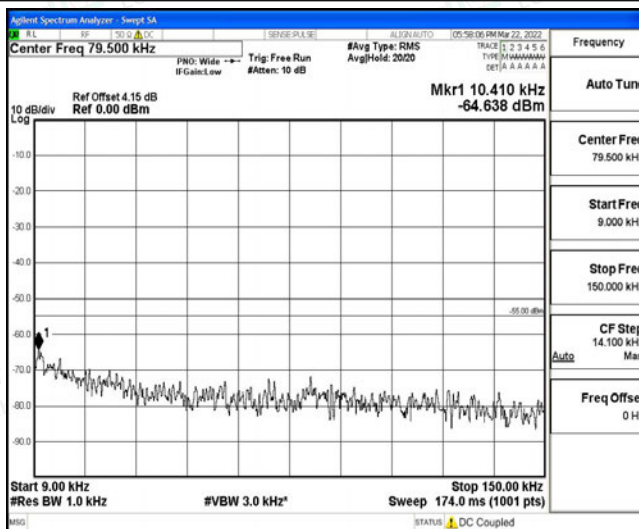

Band38-20MHz-16QAM-38150-1RB#0-Range1:0.009~0.15MHz

Band38-20MHz-16QAM-38150-1RB#0-Range2:0.15~30MHz