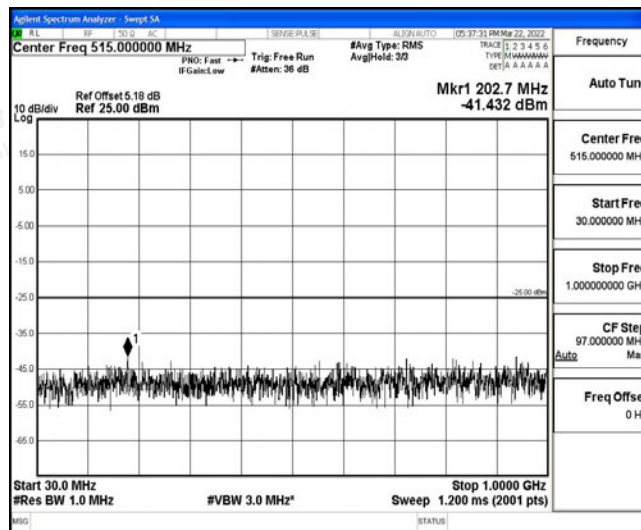

Band38-15MHz-16QAM-38000-1RB#0-Range6:20000~26500MHz

Band38-15MHz-16QAM-38175-1RB#0-Range1:0.009~0.15MHz

Band38-15MHz-16QAM-38175-1RB#0-Range2:0.15~30MHz

Band38-15MHz-16QAM-38175-1RB#0-Range3:30~1000MHz

Band38-15MHz-16QAM-38175-1RB#0-Range4:1000~10000MHz