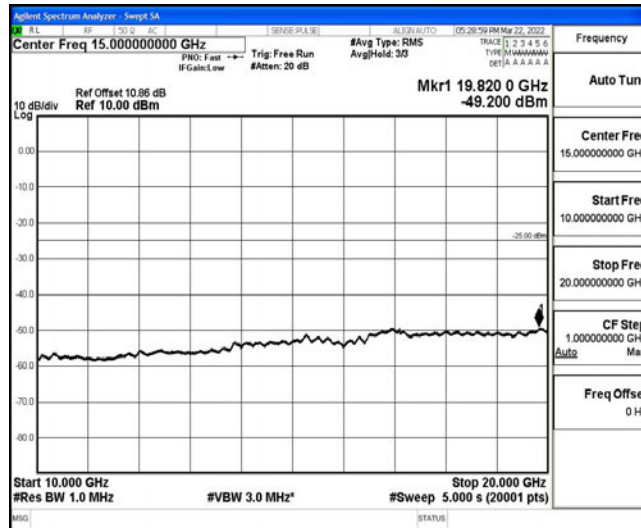

Band38-15MHz-16QAM-37825-1RB#0-Range2:0.15~30MHz

Band38-15MHz-16QAM-37825-1RB#0-Range3:30~1000MHz

Band38-15MHz-16QAM-37825-1RB#0-Range4:1000~10000MHz

Band38-15MHz-16QAM-37825-1RB#0-Range5:10000~20000MHz

Band38-15MHz-16QAM-37825-1RB#0-Range6:20000~26500MHz

Band38-15MHz-16QAM-38000-1RB#0-Range1:0.009~0.15MHz

Band38-15MHz-16QAM-38000-1RB#0-Range2:0.15~30MHz

Band38-15MHz-16QAM-38000-1RB#0-Range3:30~1000MHz

Band38-15MHz-16QAM-38000-1RB#0-Range4:1000~10000MHz

Band38-15MHz-16QAM-38000-1RB#0-Range5:10000~20000MHz