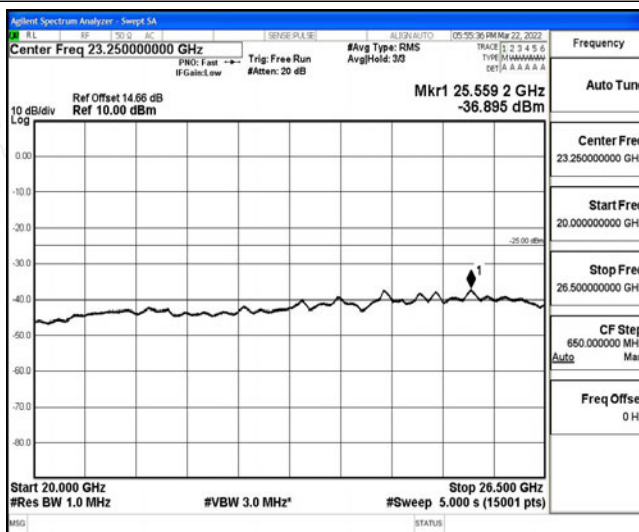

Band38-20MHz-16QAM-38000-1RB#0-Range3:30~1000MHz

Band38-20MHz-16QAM-38000-1RB#0-Range4:1000~10000MHz

Band38-20MHz-16QAM-38000-1RB#0-Range5:10000~20000MHz

Band38-20MHz-16QAM-38000-1RB#0-Range6:20000~26500MHz