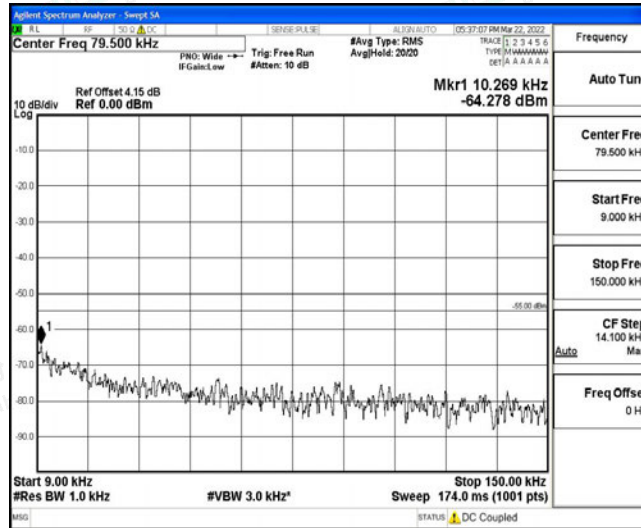

Band38-15MHz-16QAM-38175-1RB#0-Range1:0.009~0.15MHz

Band38-15MHz-16QAM-38175-1RB#0-Range2:0.15~30MHz