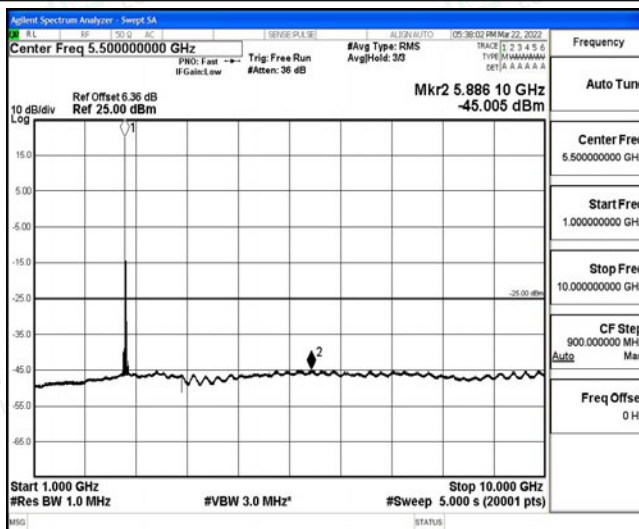

Band38-15MHz-16QAM-38000-1RB#0-Range6:20000~26500MHz

Band38-15MHz-16QAM-38175-1RB#0-Range1:0.009~0.15MHz

Band38-15MHz-16QAM-38175-1RB#0-Range2:0.15~30MHz

Band38-15MHz-16QAM-38175-1RB#0-Range3:30~1000MHz

Band38-15MHz-16QAM-38175-1RB#0-Range4:1000~10000MHz