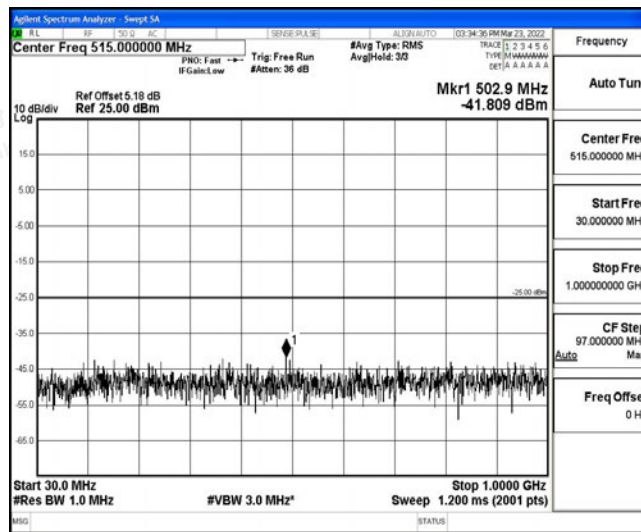

Band38-15MHz-16QAM-38000-1RB#0-Range1:0.009~0.15MHz

Band38-15MHz-16QAM-38000-1RB#0-Range2:0.15~30MHz

Band38-15MHz-16QAM-38000-1RB#0-Range3:30~1000MHz

Band38-15MHz-16QAM-38000-1RB#0-Range4:1000~10000MHz

Band38-15MHz-16QAM-38000-1RB#0-Range5:10000~20000MHz