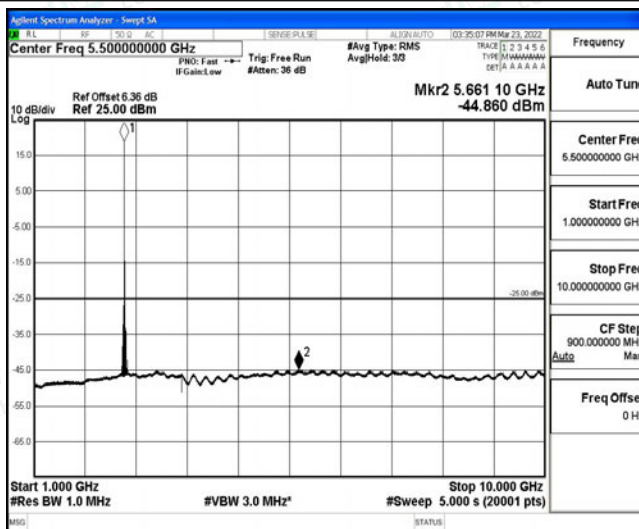

Band38-15MHz-16QAM-38000-1RB#0-Range1:0.009~0.15MHz

Band38-15MHz-16QAM-38000-1RB#0-Range2:0.15~30MHz

Band38-15MHz-16QAM-38000-1RB#0-Range3:30~1000MHz

Band38-15MHz-16QAM-38000-1RB#0-Range4:1000~10000MHz

Band38-15MHz-16QAM-38000-1RB#0-Range5:10000~20000MHz

Band38-15MHz-16QAM-38000-1RB#0-Range6:20000~26500MHz

Band38-15MHz-16QAM-38175-1RB#0-Range1:0.009~0.15MHz

Band38-15MHz-16QAM-38175-1RB#0-Range2:0.15~30MHz

Band38-15MHz-16QAM-38175-1RB#0-Range3:30~1000MHz

Band38-15MHz-16QAM-38175-1RB#0-Range4:1000~10000MHz