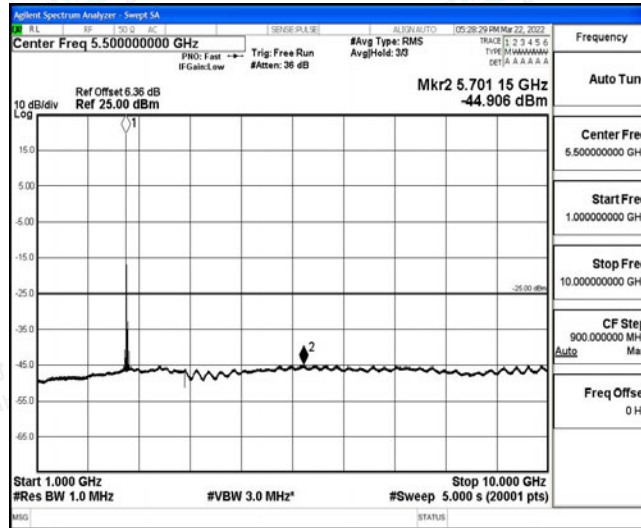

Band38-15MHz-16QAM-37825-1RB#0-Range2:0.15~30MHz

Band38-15MHz-16QAM-37825-1RB#0-Range3:30~1000MHz

Band38-15MHz-16QAM-37825-1RB#0-Range4:1000~10000MHz

Band38-15MHz-16QAM-37825-1RB#0-Range5:10000~20000MHz

Band38-15MHz-16QAM-37825-1RB#0-Range6:20000~26500MHz

Band38-15MHz-16QAM-38000-1RB#0-Range1:0.009~0.15MHz

Band38-15MHz-16QAM-38000-1RB#0-Range2:0.15~30MHz

Band38-15MHz-16QAM-38000-1RB#0-Range3:30~1000MHz

Band38-15MHz-16QAM-38000-1RB#0-Range4:1000~10000MHz

Band38-15MHz-16QAM-38000-1RB#0-Range5:10000~20000MHz