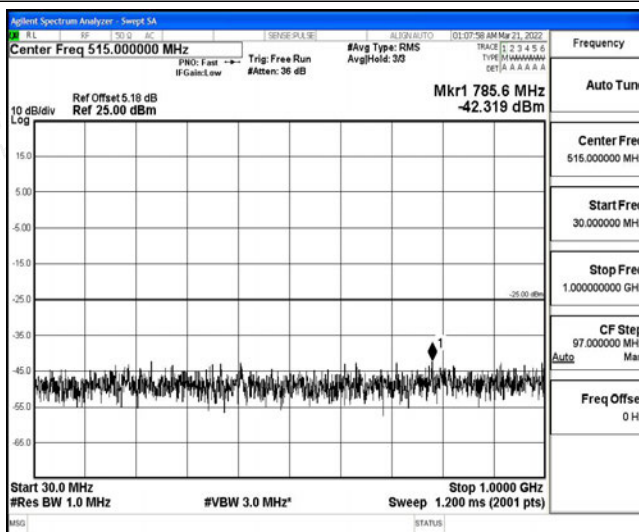

Band38-5MHz-16QAM-38000-1RB#0-Range6:20000~26500MHz

Band38-5MHz-16QAM-38225-1RB#0-Range1:0.009~0.15MHz

Band38-5MHz-16QAM-38225-1RB#0-Range2:0.15~30MHz

Band38-5MHz-16QAM-38225-1RB#0-Range3:30~1000MHz

Band38-5MHz-16QAM-38225-1RB#0-Range4:1000~10000MHz