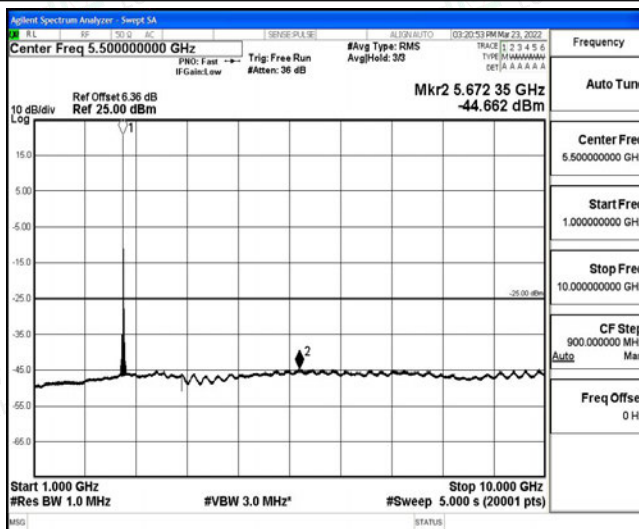

Band38-10MHz-QPSK-38200-1RB#0-Range6:20000~26500MHz

Band38-10MHz-16QAM-37800-1RB#0-Range1:0.009~0.15MHz

Band38-10MHz-16QAM-37800-1RB#0-Range2:0.15~30MHz

Band38-10MHz-16QAM-37800-1RB#0-Range3:30~1000MHz

Band38-10MHz-16QAM-37800-1RB#0-Range4:1000~10000MHz