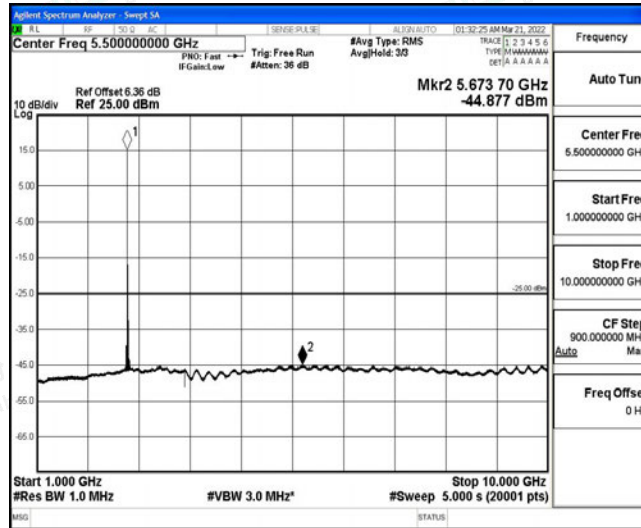

Band38-10MHz-16QAM-38000-1RB#0-Range4:1000~10000MHz

Band38-10MHz-16QAM-38000-1RB#0-Range5:10000~20000MHz