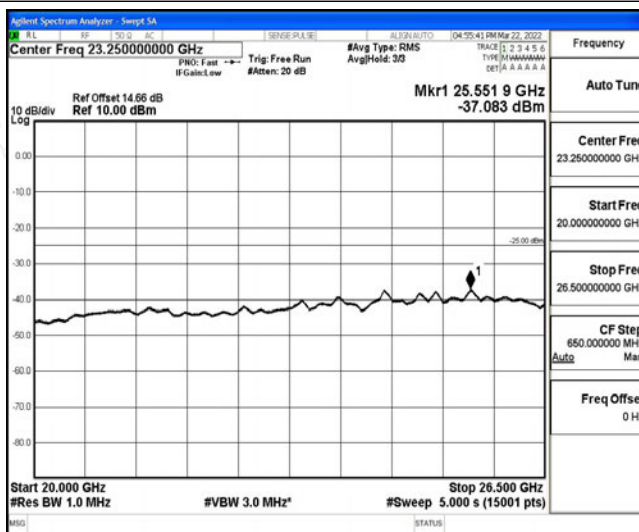

Band38-5MHz-16QAM-37775-1RB#0-Range2:0.15~30MHz

Band38-5MHz-16QAM-37775-1RB#0-Range3:30~1000MHz

Band38-5MHz-16QAM-37775-1RB#0-Range4:1000~10000MHz

Band38-5MHz-16QAM-37775-1RB#0-Range5:10000~20000MHz

Band38-5MHz-16QAM-37775-1RB#0-Range6:20000~26500MHz