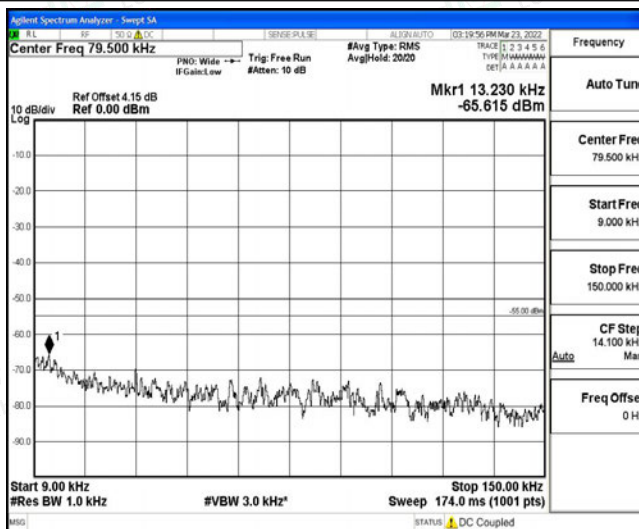

Band38-10MHz-16QAM-37800-1RB#0-Range1:0.009~0.15MHz

Band38-10MHz-16QAM-37800-1RB#0-Range2:0.15~30MHz