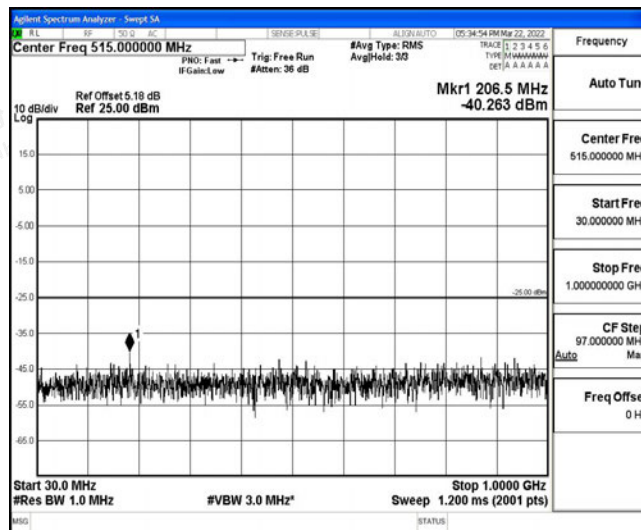

Band38-15MHz-QPSK-38175-1RB#0-Range3:30~1000MHz

Band38-15MHz-QPSK-38175-1RB#0-Range4:1000~10000MHz