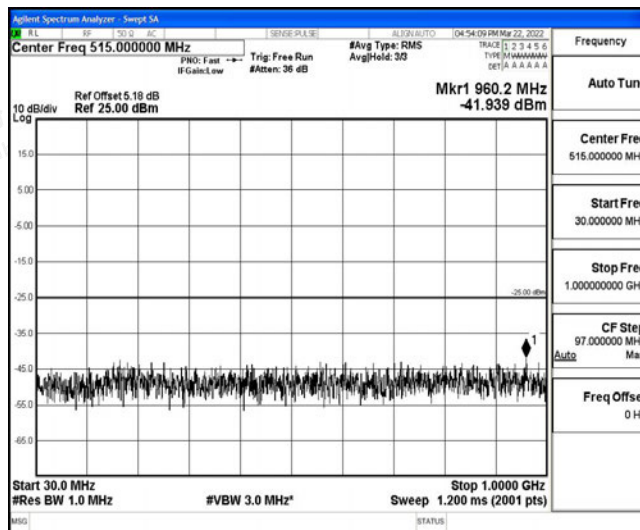

Band38-5MHz-16QAM-37775-1RB#0-Range3:30~1000MHz

Band38-5MHz-16QAM-37775-1RB#0-Range4:1000~10000MHz