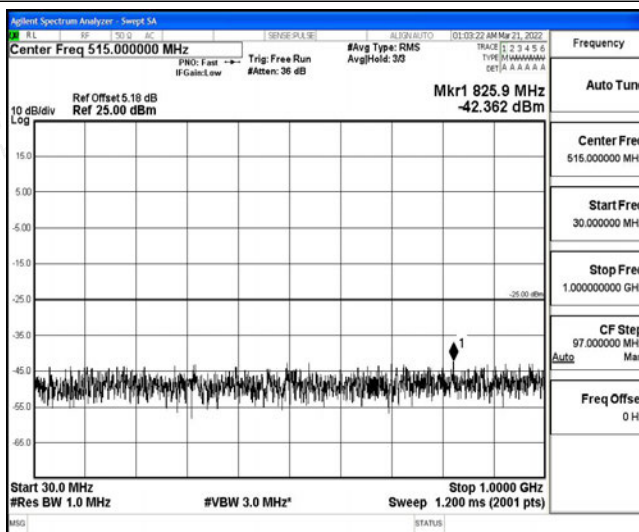

Band38-5MHz-16QAM-38000-1RB#0-Range1:0.009~0.15MHz

Band38-5MHz-16QAM-38000-1RB#0-Range2:0.15~30MHz

Band38-5MHz-16QAM-38000-1RB#0-Range3:30~1000MHz

Band38-5MHz-16QAM-38000-1RB#0-Range4:1000~10000MHz

Band38-5MHz-16QAM-38000-1RB#0-Range5:10000~20000MHz