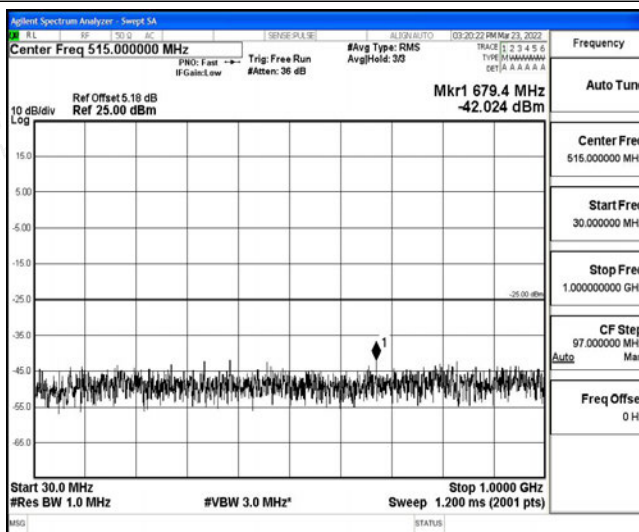

Band38-10MHz-QPSK-38200-1RB#0-Range6:20000~26500MHz

Band38-10MHz-16QAM-37800-1RB#0-Range1:0.009~0.15MHz

Band38-10MHz-16QAM-37800-1RB#0-Range2:0.15~30MHz

Band38-10MHz-16QAM-37800-1RB#0-Range3:30~1000MHz

Band38-10MHz-16QAM-37800-1RB#0-Range4:1000~10000MHz