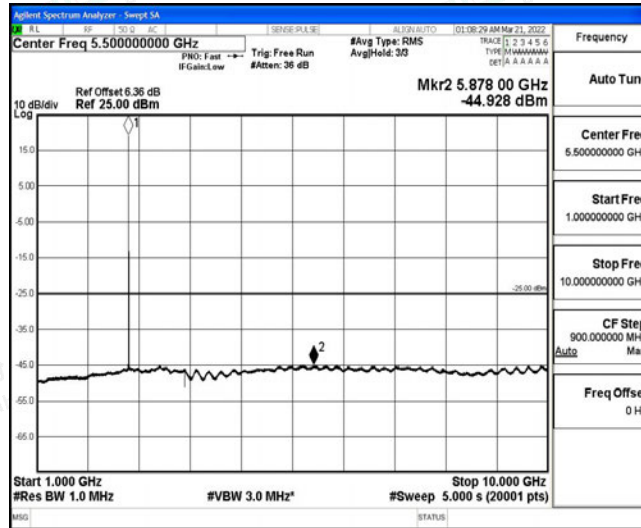

Band38-5MHz-16QAM-38000-1RB#0-Range6:20000~26500MHz

Band38-5MHz-16QAM-38225-1RB#0-Range1:0.009~0.15MHz

Band38-5MHz-16QAM-38225-1RB#0-Range2:0.15~30MHz

Band38-5MHz-16QAM-38225-1RB#0-Range3:30~1000MHz

Band38-5MHz-16QAM-38225-1RB#0-Range4:1000~10000MHz