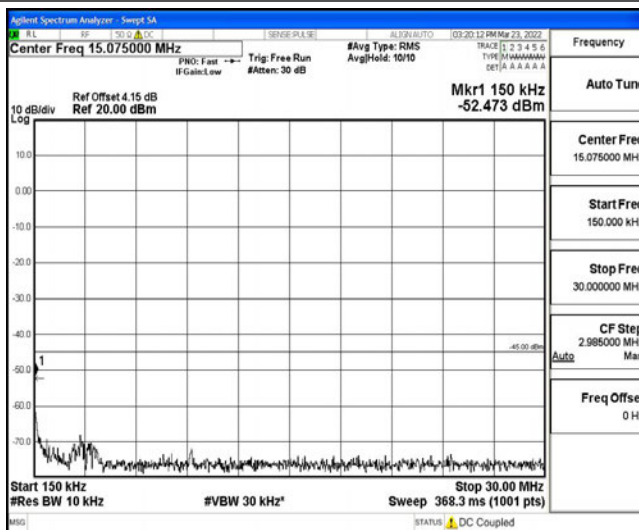

Band38-10MHz-QPSK-38200-1RB#0-Range6:20000~26500MHz

Band38-10MHz-16QAM-37800-1RB#0-Range1:0.009~0.15MHz

Band38-10MHz-16QAM-37800-1RB#0-Range2:0.15~30MHz

Band38-10MHz-16QAM-37800-1RB#0-Range3:30~1000MHz

Band38-10MHz-16QAM-37800-1RB#0-Range4:1000~10000MHz