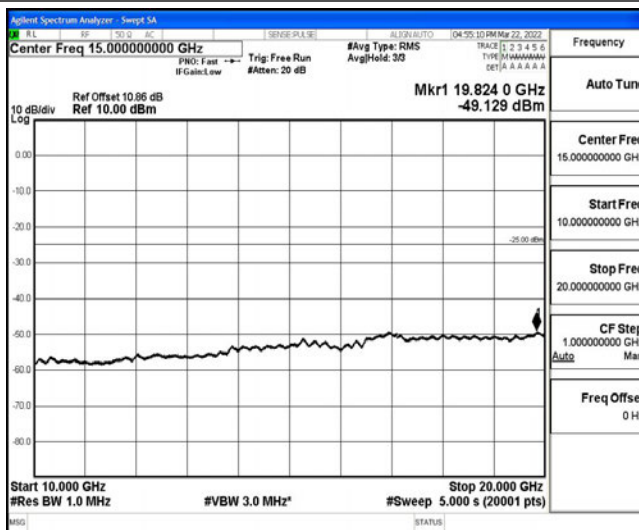

Band38-5MHz-16QAM-37775-1RB#0-Range2:0.15~30MHz

Band38-5MHz-16QAM-37775-1RB#0-Range3:30~1000MHz

Band38-5MHz-16QAM-37775-1RB#0-Range4:1000~10000MHz

Band38-5MHz-16QAM-37775-1RB#0-Range5:10000~20000MHz

Band38-5MHz-16QAM-37775-1RB#0-Range6:20000~26500MHz