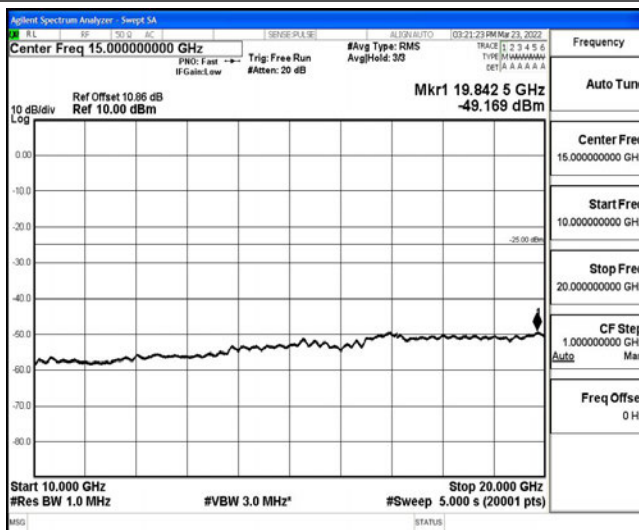

Band38-10MHz-16QAM-37800-1RB#0-Range5:10000~20000MHz

Band38-10MHz-16QAM-37800-1RB#0-Range6:20000~26500MHz