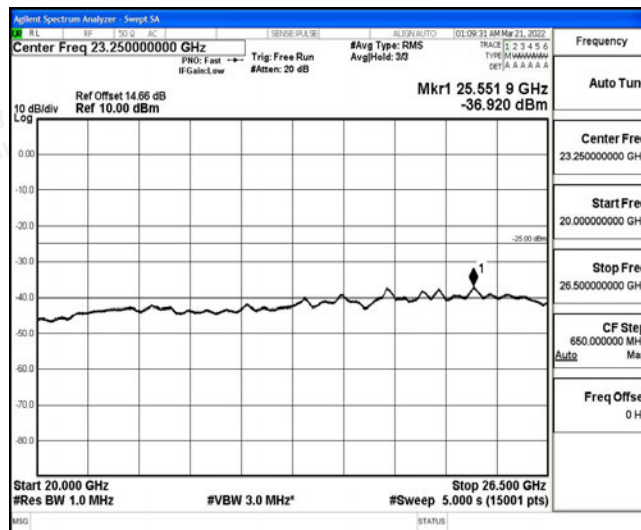

Band38-5MHz-16QAM-38225-1RB#0-Range6:20000~26500MHz

Band38-10MHz-QPSK-37800-1RB#0-Range1:0.009~0.15MHz