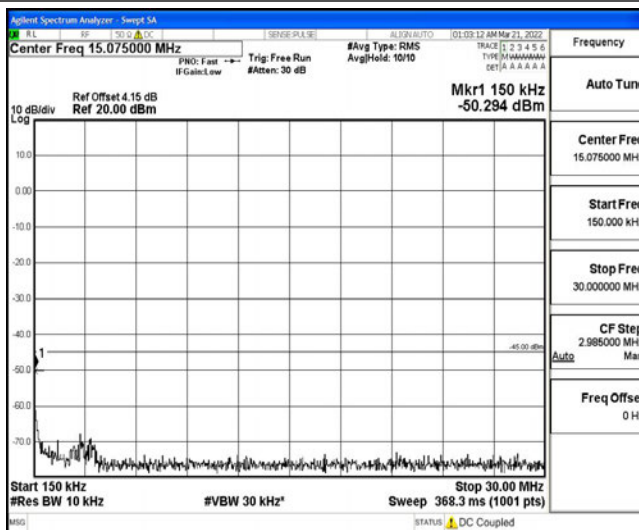

Band38-5MHz-16QAM-38000-1RB#0-Range2:0.15~30MHz

Band38-5MHz-16QAM-38000-1RB#0-Range3:30~1000MHz