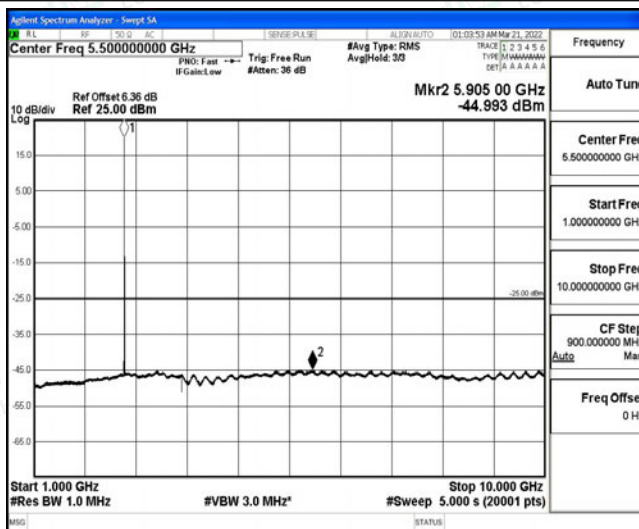

Band38-5MHz-16QAM-38000-1RB#0-Range1:0.009~0.15MHz

Band38-5MHz-16QAM-38000-1RB#0-Range2:0.15~30MHz

Band38-5MHz-16QAM-38000-1RB#0-Range3:30~1000MHz

Band38-5MHz-16QAM-38000-1RB#0-Range4:1000~10000MHz

Band38-5MHz-16QAM-38000-1RB#0-Range5:10000~20000MHz