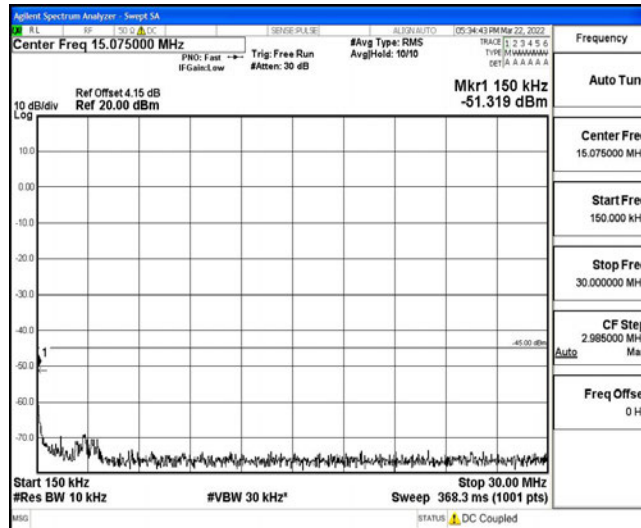

Band38-15MHz-QPSK-38175-1RB#0-Range2:0.15~30MHz

Band38-15MHz-QPSK-38175-1RB#0-Range3:30~1000MHz