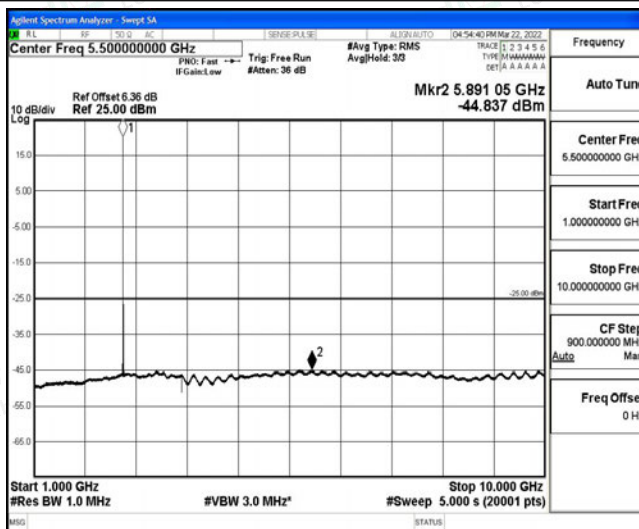

Band38-5MHz-16QAM-37775-1RB#0-Range2:0.15~30MHz

Band38-5MHz-16QAM-37775-1RB#0-Range3:30~1000MHz

Band38-5MHz-16QAM-37775-1RB#0-Range4:1000~10000MHz

Band38-5MHz-16QAM-37775-1RB#0-Range5:10000~20000MHz

Band38-5MHz-16QAM-37775-1RB#0-Range6:20000~26500MHz