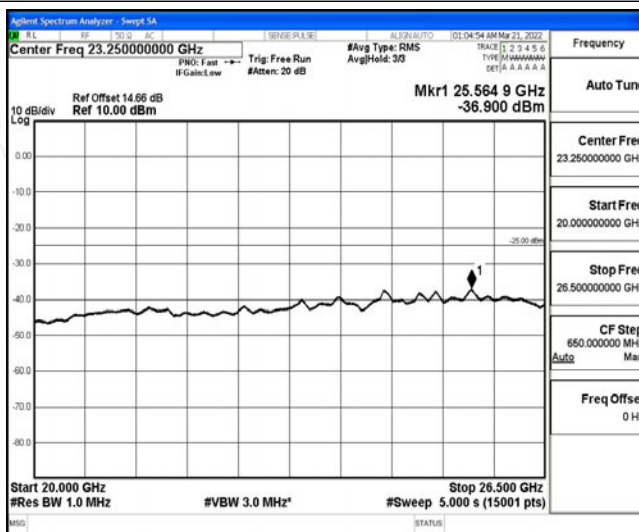

Band38-5MHz-16QAM-38000-1RB#0-Range6:20000~26500MHz

Band38-5MHz-16QAM-38225-1RB#0-Range1:0.009~0.15MHz