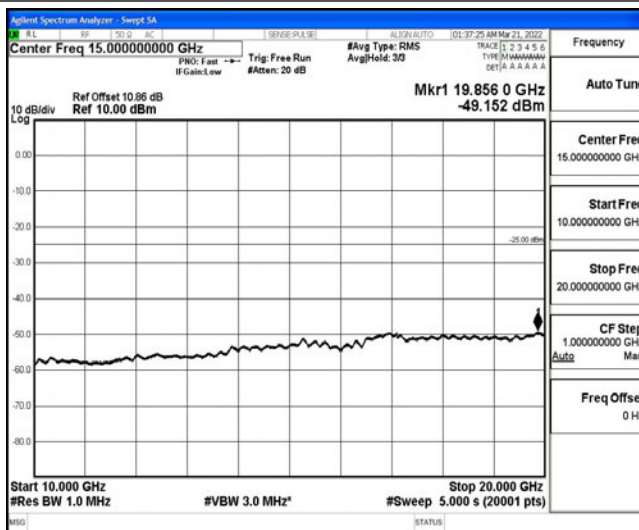

Band38-10MHz-16QAM-38200-1RB#0-Range1:0.009~0.15MHz

Band38-10MHz-16QAM-38200-1RB#0-Range2:0.15~30MHz

Band38-10MHz-16QAM-38200-1RB#0-Range3:30~1000MHz

Band38-10MHz-16QAM-38200-1RB#0-Range4:1000~10000MHz

Band38-10MHz-16QAM-38200-1RB#0-Range5:10000~20000MHz