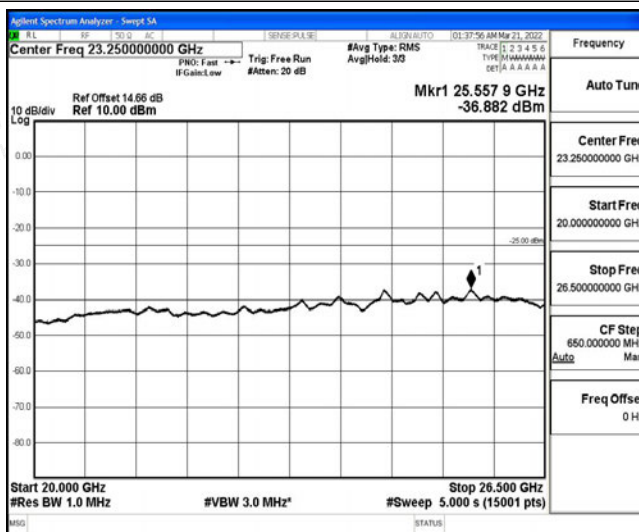

Band38-10MHz-16QAM-38200-1RB#0-Range6:20000~26500MHz

Band38-15MHz-QPSK-37825-1RB#0-Range1:0.009~0.15MHz