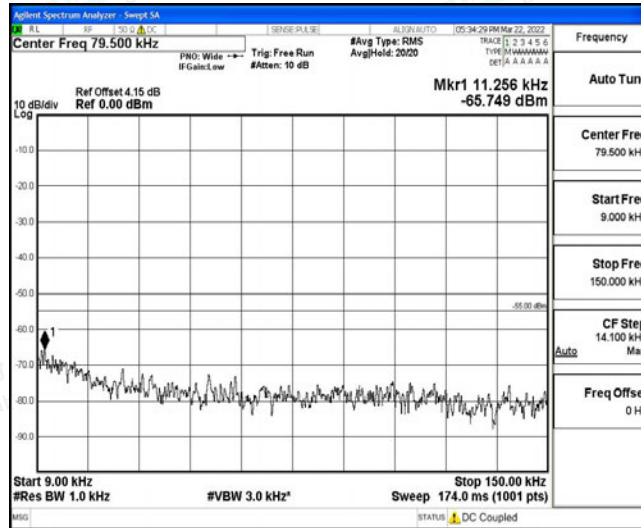

Band38-15MHz-QPSK-38000-1RB#0-Range4:1000~10000MHz

Band38-15MHz-QPSK-38000-1RB#0-Range5:10000~20000MHz

Band38-15MHz-QPSK-38000-1RB#0-Range6:20000~26500MHz

Band38-15MHz-QPSK-38175-1RB#0-Range1:0.009~0.15MHz