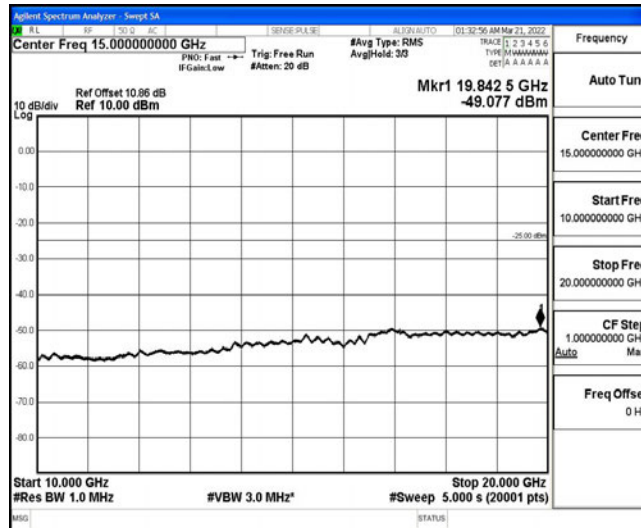

Band38-10MHz-16QAM-38000-1RB#0-Range3:30~1000MHz

Band38-10MHz-16QAM-38000-1RB#0-Range4:1000~10000MHz

Band38-10MHz-16QAM-38000-1RB#0-Range5:10000~20000MHz

Band38-10MHz-16QAM-38000-1RB#0-Range6:20000~26500MHz

Band38-10MHz-16QAM-38200-1RB#0-Range1:0.009~0.15MHz

Band38-10MHz-16QAM-38200-1RB#0-Range2:0.15~30MHz

Band38-10MHz-16QAM-38200-1RB#0-Range3:30~1000MHz

Band38-10MHz-16QAM-38200-1RB#0-Range4:1000~10000MHz

Band38-10MHz-16QAM-38200-1RB#0-Range5:10000~20000MHz