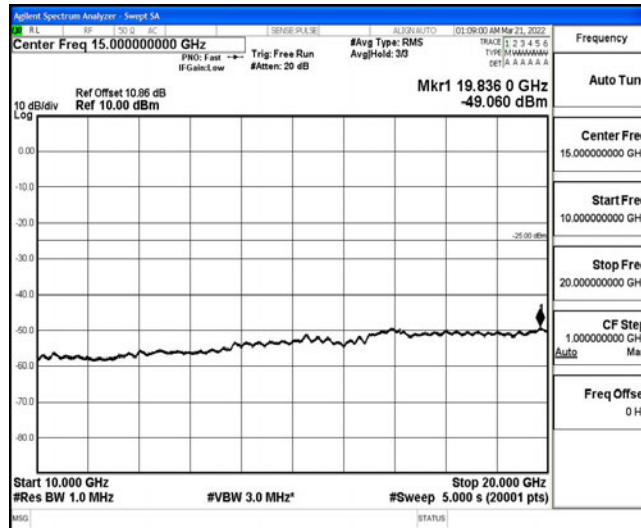

Band38-5MHz-16QAM-38225-1RB#0-Range5:10000~20000MHz

Band38-5MHz-16QAM-38225-1RB#0-Range6:20000~26500MHz