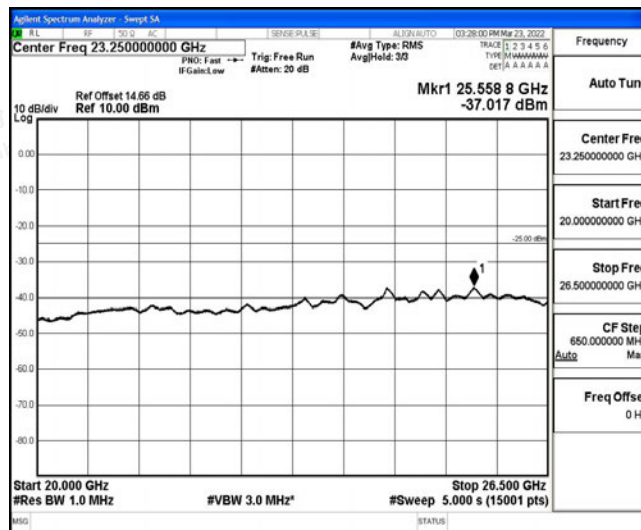

Band38-15MHz-QPSK-37825-1RB#0-Range6:20000~26500MHz

Band38-15MHz-QPSK-38000-1RB#0-Range1:0.009~0.15MHz