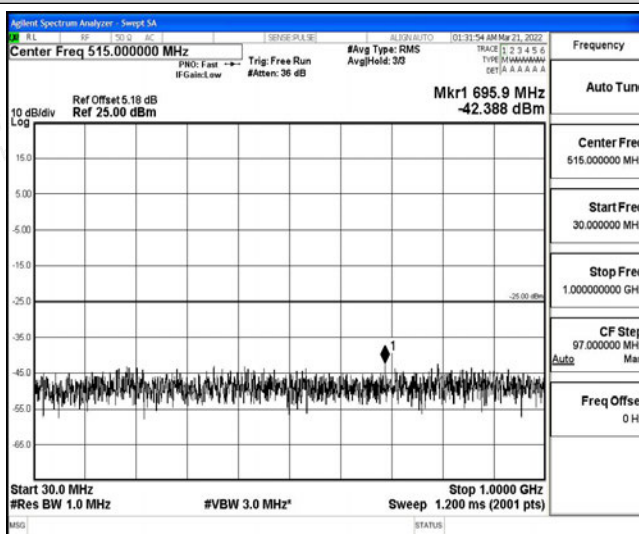

Band38-10MHz-16QAM-38000-1RB#0-Range3:30~1000MHz

Band38-10MHz-16QAM-38000-1RB#0-Range4:1000~10000MHz