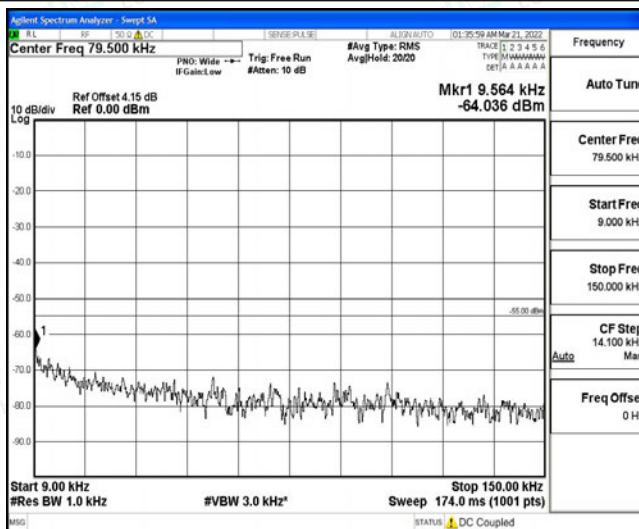

Band38-10MHz-16QAM-38200-1RB#0-Range1:0.009~0.15MHz

Band38-10MHz-16QAM-38200-1RB#0-Range2:0.15~30MHz