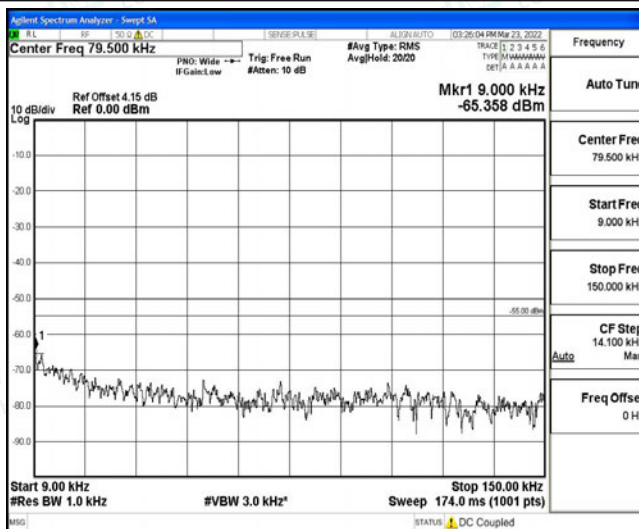

Band38-15MHz-QPSK-37825-1RB#0-Range1:0.009~0.15MHz

Band38-15MHz-QPSK-37825-1RB#0-Range2:0.15~30MHz