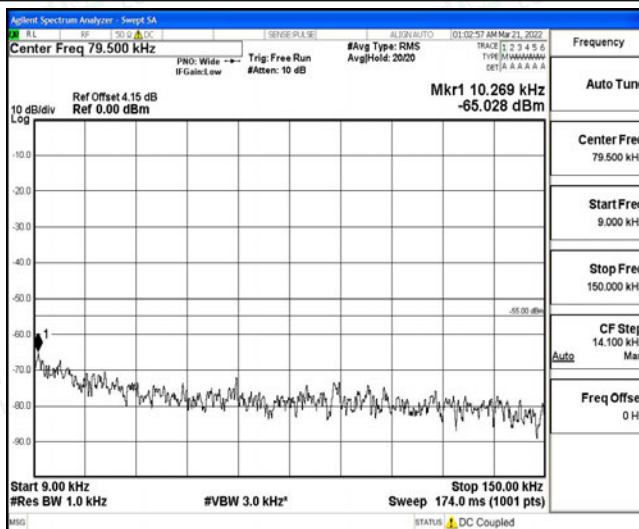

Band38-5MHz-16QAM-38000-1RB#0-Range1:0.009~0.15MHz

Band38-5MHz-16QAM-38000-1RB#0-Range2:0.15~30MHz