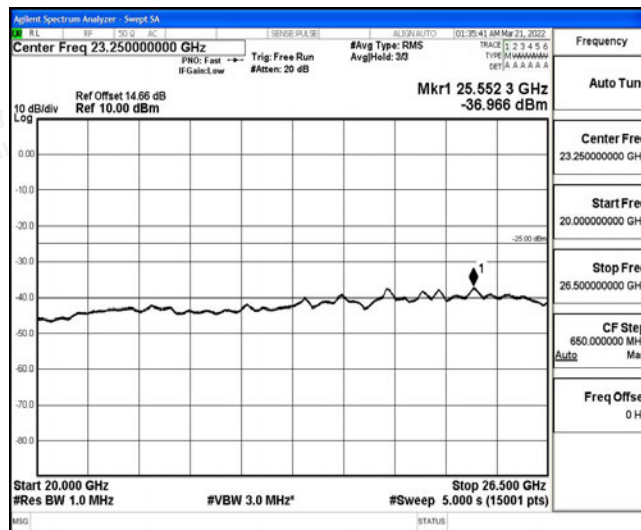

Band38-10MHz-QPSK-38200-1RB#0-Range6:20000~26500MHz

Band38-10MHz-16QAM-37800-1RB#0-Range1:0.009~0.15MHz