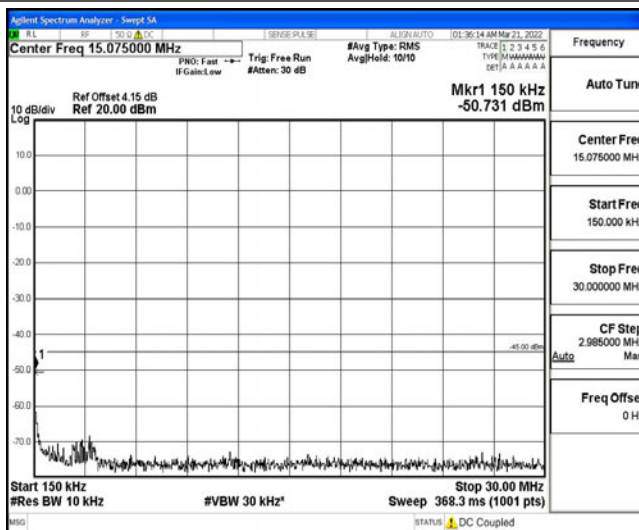

Band38-10MHz-16QAM-38200-1RB#0-Range2:0.15~30MHz

Band38-10MHz-16QAM-38200-1RB#0-Range3:30~1000MHz