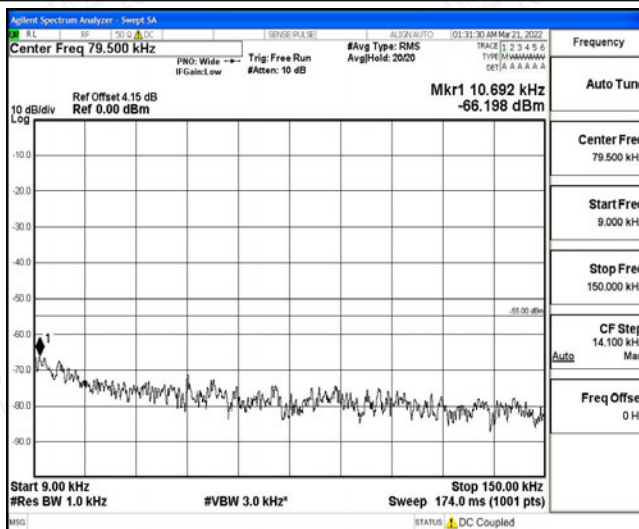

Band38-10MHz-16QAM-37800-1RB#0-Range5:10000~20000MHz

Band38-10MHz-16QAM-37800-1RB#0-Range6:20000~26500MHz

Band38-10MHz-16QAM-38000-1RB#0-Range1:0.009~0.15MHz

Band38-10MHz-16QAM-38000-1RB#0-Range2:0.15~30MHz