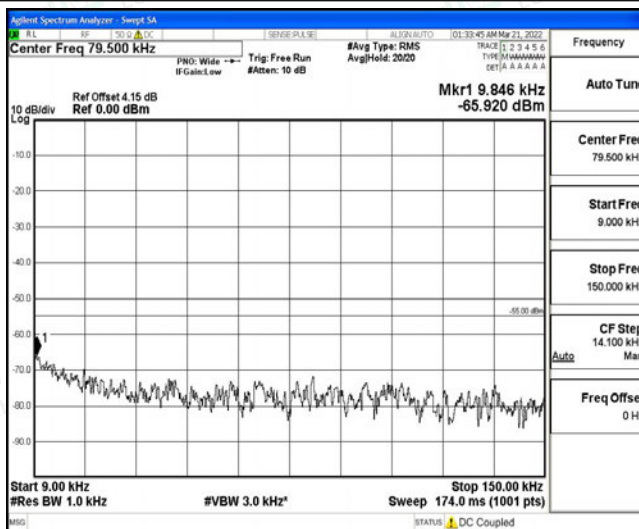

Band38-10MHz-QPSK-38200-1RB#0-Range1:0.009~0.15MHz

Band38-10MHz-QPSK-38200-1RB#0-Range2:0.15~30MHz