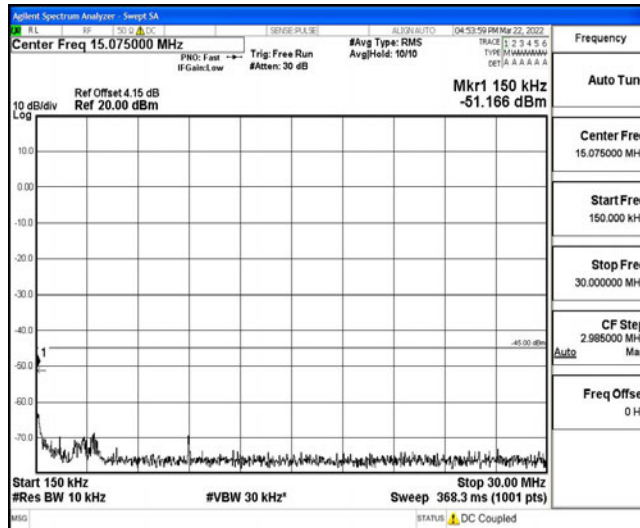

Band38-5MHz-16QAM-37775-1RB#0-Range2:0.15~30MHz

Band38-5MHz-16QAM-37775-1RB#0-Range3:30~1000MHz