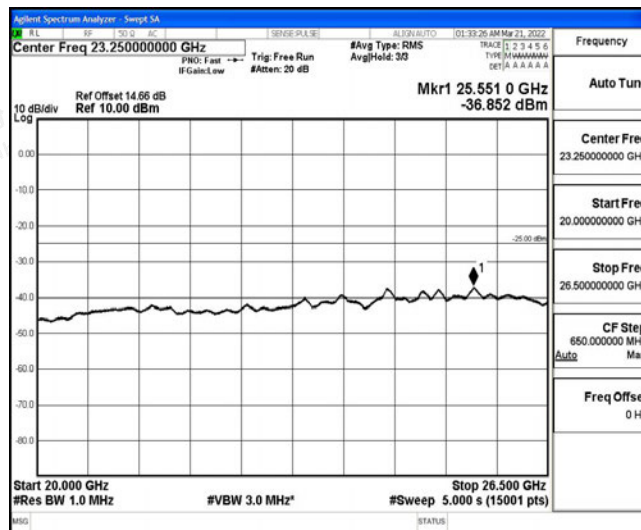

Band38-10MHz-16QAM-38000-1RB#0-Range3:30~1000MHz

Band38-10MHz-16QAM-38000-1RB#0-Range4:1000~10000MHz

Band38-10MHz-16QAM-38000-1RB#0-Range5:10000~20000MHz

Band38-10MHz-16QAM-38000-1RB#0-Range6:20000~26500MHz

Band38-10MHz-16QAM-38200-1RB#0-Range1:0.009~0.15MHz

Band38-10MHz-16QAM-38200-1RB#0-Range2:0.15~30MHz

Band38-10MHz-16QAM-38200-1RB#0-Range3:30~1000MHz

Band38-10MHz-16QAM-38200-1RB#0-Range4:1000~10000MHz

Band38-10MHz-16QAM-38200-1RB#0-Range5:10000~20000MHz