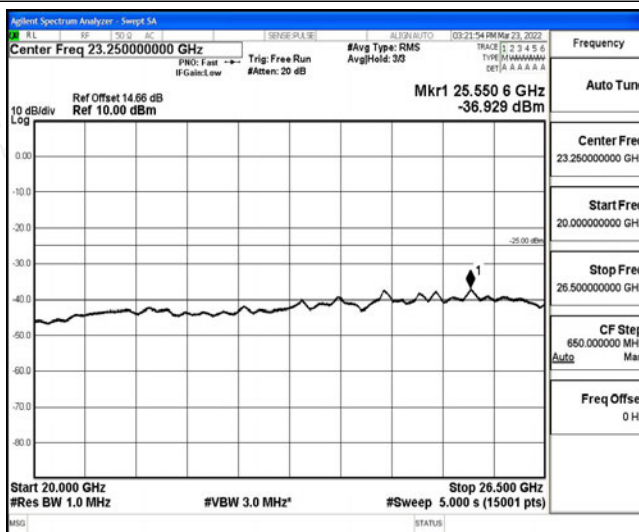

Band38-10MHz-16QAM-37800-1RB#0-Range6:20000~26500MHz

Band38-10MHz-16QAM-38000-1RB#0-Range1:0.009~0.15MHz