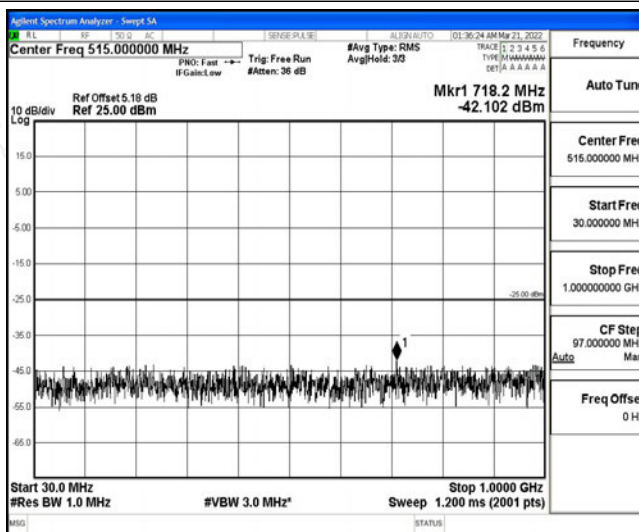

Band38-10MHz-16QAM-38200-1RB#0-Range1:0.009~0.15MHz

Band38-10MHz-16QAM-38200-1RB#0-Range2:0.15~30MHz

Band38-10MHz-16QAM-38200-1RB#0-Range3:30~1000MHz

Band38-10MHz-16QAM-38200-1RB#0-Range4:1000~10000MHz

Band38-10MHz-16QAM-38200-1RB#0-Range5:10000~20000MHz