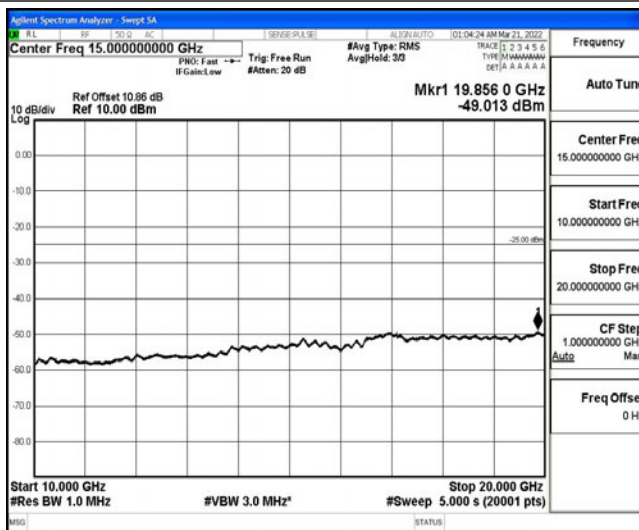

Band38-5MHz-16QAM-38000-1RB#0-Range1:0.009~0.15MHz

Band38-5MHz-16QAM-38000-1RB#0-Range2:0.15~30MHz

Band38-5MHz-16QAM-38000-1RB#0-Range3:30~1000MHz

Band38-5MHz-16QAM-38000-1RB#0-Range4:1000~10000MHz

Band38-5MHz-16QAM-38000-1RB#0-Range5:10000~20000MHz