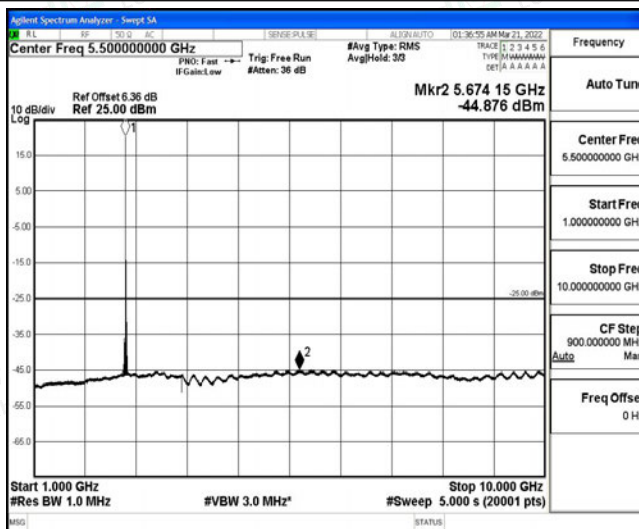

Band38-10MHz-16QAM-38200-1RB#0-Range1:0.009~0.15MHz

Band38-10MHz-16QAM-38200-1RB#0-Range2:0.15~30MHz

Band38-10MHz-16QAM-38200-1RB#0-Range3:30~1000MHz

Band38-10MHz-16QAM-38200-1RB#0-Range4:1000~10000MHz

Band38-10MHz-16QAM-38200-1RB#0-Range5:10000~20000MHz