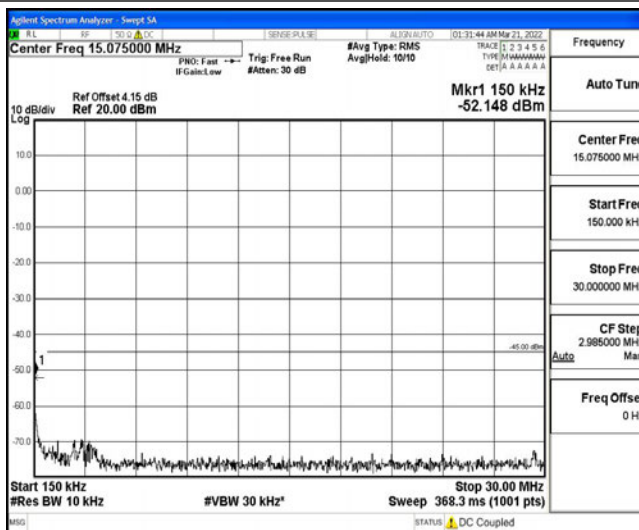

Band38-10MHz-16QAM-37800-1RB#0-Range5:10000~20000MHz

Band38-10MHz-16QAM-37800-1RB#0-Range6:20000~26500MHz

Band38-10MHz-16QAM-38000-1RB#0-Range1:0.009~0.15MHz

Band38-10MHz-16QAM-38000-1RB#0-Range2:0.15~30MHz