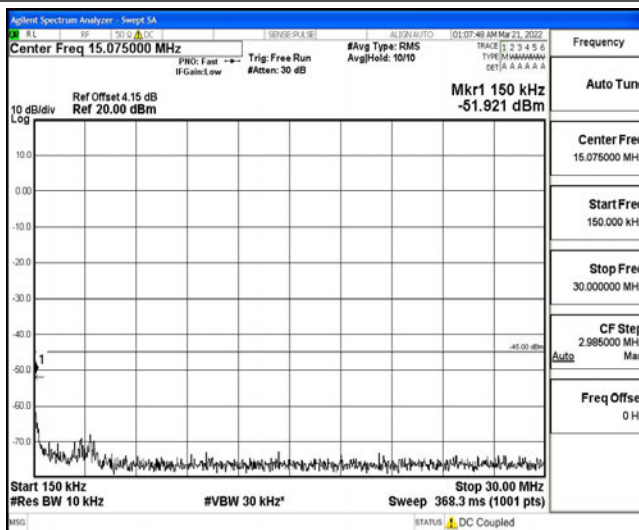

Band38-5MHz-16QAM-38000-1RB#0-Range6:20000~26500MHz

Band38-5MHz-16QAM-38225-1RB#0-Range1:0.009~0.15MHz

Band38-5MHz-16QAM-38225-1RB#0-Range2:0.15~30MHz

Band38-5MHz-16QAM-38225-1RB#0-Range3:30~1000MHz

Band38-5MHz-16QAM-38225-1RB#0-Range4:1000~10000MHz