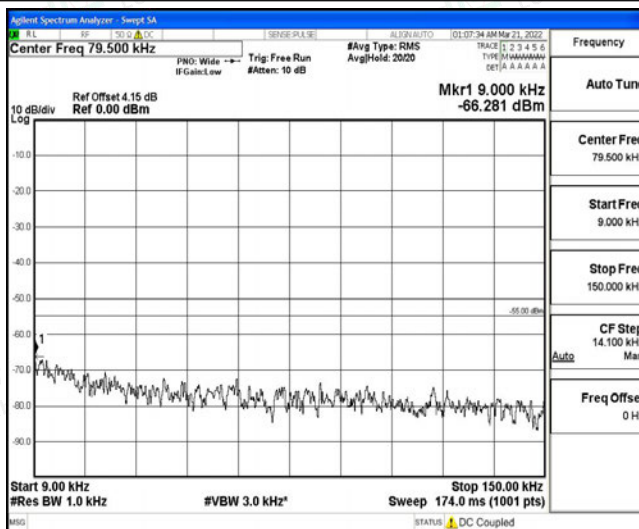

Band38-5MHz-16QAM-38225-1RB#0-Range1:0.009~0.15MHz

Band38-5MHz-16QAM-38225-1RB#0-Range2:0.15~30MHz