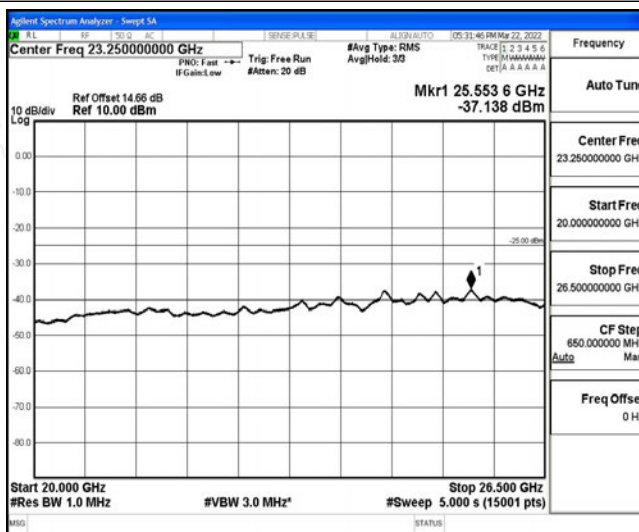

Band38-15MHz-QPSK-38000-1RB#0-Range4:1000~10000MHz

Band38-15MHz-QPSK-38000-1RB#0-Range5:10000~20000MHz

Band38-15MHz-QPSK-38000-1RB#0-Range6:20000~26500MHz

Band38-15MHz-QPSK-38175-1RB#0-Range1:0.009~0.15MHz