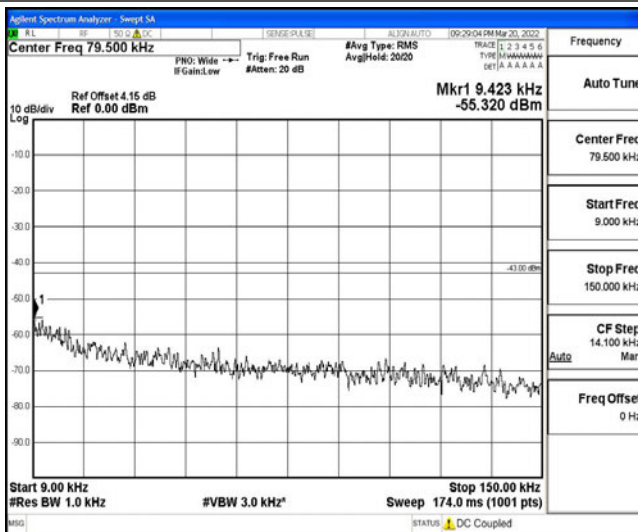

Band5-5MHz-16QAM-20525-1RB#0-Range3:30~1000MHz

Band5-5MHz-16QAM-20525-1RB#0-Range4:1000~10000MHz

Band5-5MHz-16QAM-20625-1RB#0-Range1:0.009~0.15MHz

Band5-5MHz-16QAM-20625-1RB#0-Range2:0.15~30MHz

Band5-5MHz-16QAM-20625-1RB#0-Range3:30~1000MHz