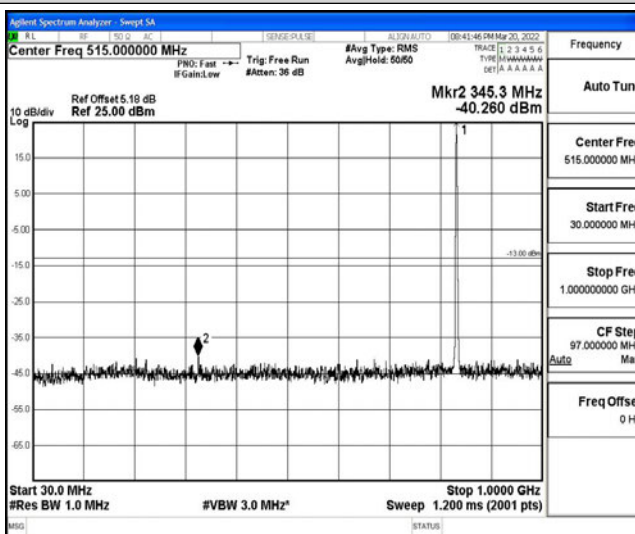

Band5-1.4MHz-16QAM-20525-1RB#0-Range1:0.009~0.15MHz

Band5-1.4MHz-16QAM-20525-1RB#0-Range2:0.15~30MHz

Band5-1.4MHz-16QAM-20525-1RB#0-Range3:30~1000MHz

Band5-1.4MHz-16QAM-20525-1RB#0-Range4:1000~10000MHz

Band5-1.4MHz-16QAM-20643-1RB#0-Range1:0.009~0.15MHz