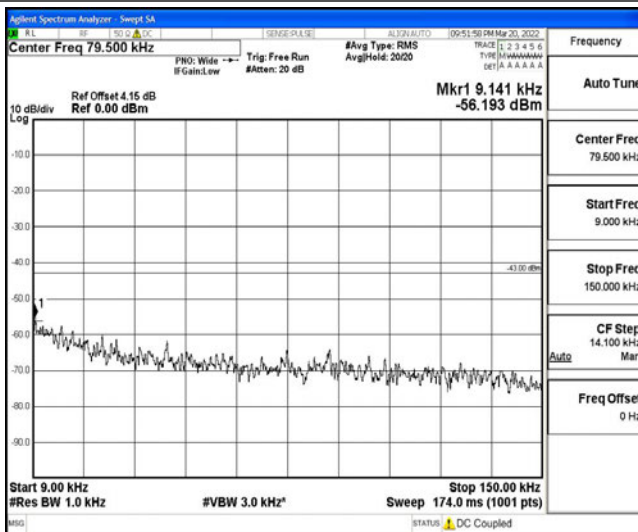

Band5-10MHz-16QAM-20600-1RB#0-Range1:0.009~0.15MHz