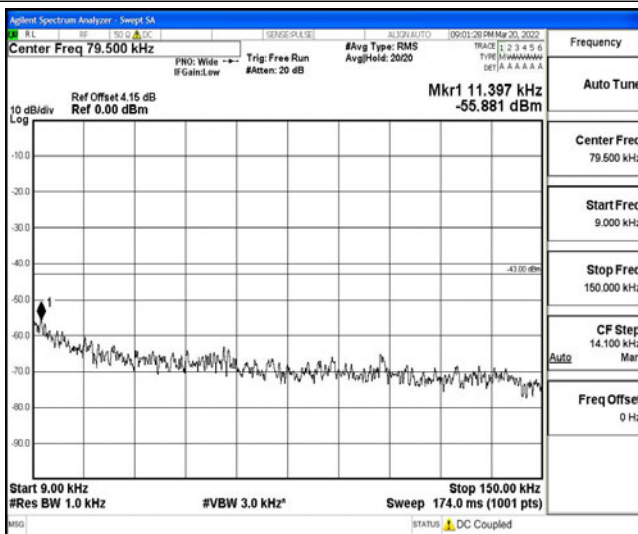

Band5-3MHz-16QAM-20415-1RB#0-Range1:0.009~0.15MHz