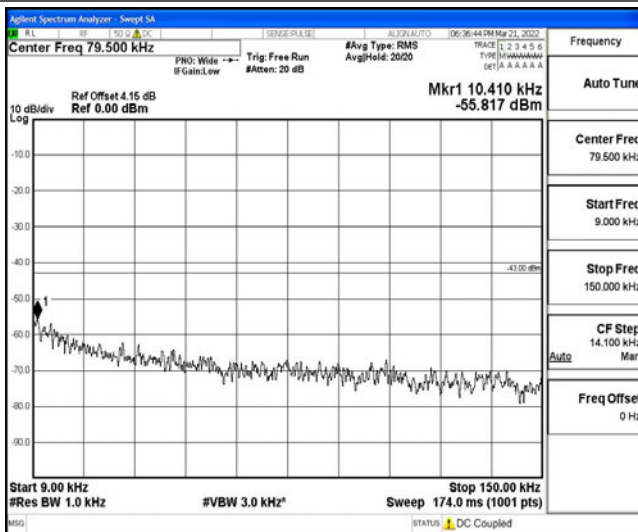

Band5-1.4MHz-16QAM-20525-1RB#0-Range1:0.009~0.15MHz

Band5-1.4MHz-16QAM-20525-1RB#0-Range2:0.15~30MHz

Band5-1.4MHz-16QAM-20525-1RB#0-Range3:30~1000MHz

Band5-1.4MHz-16QAM-20525-1RB#0-Range4:1000~10000MHz

Band5-1.4MHz-16QAM-20643-1RB#0-Range1:0.009~0.15MHz