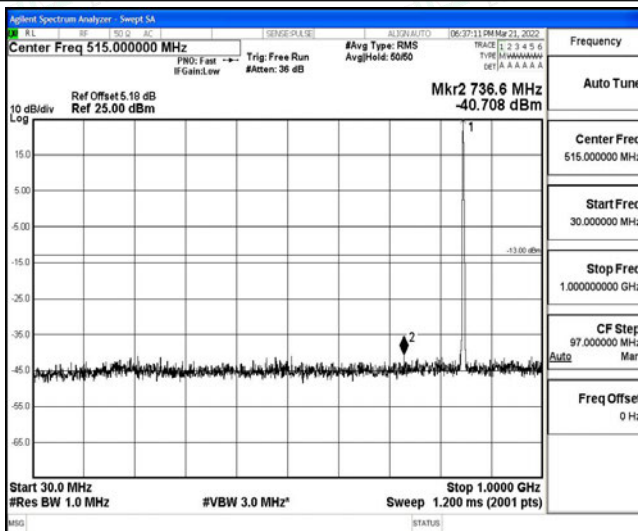

Band5-1.4MHz-16QAM-20643-1RB#0-Range3:30~1000MHz