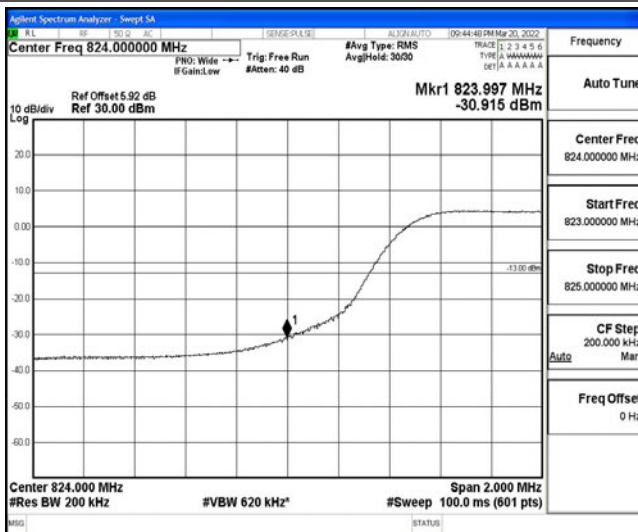

Band5-10MHz-16QAM-20450-50RB#0

Band5-10MHz-16QAM-20600-50RB#0

F.5 Conducted Spurious Emission

Test Result

Band	Bandwidth	Modulation	Channel	RB Configuration	Frequency Range	Result (dBm)	Verdict
Band5	1.4MHz	QPSK	20407	1RB#0	Range1:0.009~0.15MHz	-54.84	PASS
Band5	1.4MHz	QPSK	20407	1RB#0	Range2:0.15~30MHz	-50.6	PASS
Band5	1.4MHz	QPSK	20407	1RB#0	Range3:30~1000MHz	-41.13	PASS
Band5	1.4MHz	QPSK	20407	1RB#0	Range4:1000~10000MHz	-44.87	PASS
Band5	1.4MHz	QPSK	20525	1RB#0	Range1:0.009~0.15MHz	-52.96	PASS
Band5	1.4MHz	QPSK	20525	1RB#0	Range2:0.15~30MHz	-52.35	PASS
Band5	1.4MHz	QPSK	20525	1RB#0	Range3:30~1000MHz	-40.67	PASS
Band5	1.4MHz	QPSK	20525	1RB#0	Range4:1000~10000MHz	-44.74	PASS
Band5	1.4MHz	QPSK	20643	1RB#0	Range1:0.009~0.15MHz	-56.82	PASS
Band5	1.4MHz	QPSK	20643	1RB#0	Range2:0.15~30MHz	-51.23	PASS
Band5	1.4MHz	QPSK	20643	1RB#0	Range3:30~1000MHz	-41.04	PASS
Band5	1.4MHz	QPSK	20643	1RB#0	Range4:1000~10000MHz	-44.75	PASS
Band5	1.4MHz	16QAM	20407	1RB#0	Range1:0.009~0.15MHz	-55.56	PASS
Band5	1.4MHz	16QAM	20407	1RB#0	Range2:0.15~30MHz	-51.09	PASS
Band5	1.4MHz	16QAM	20407	1RB#0	Range3:30~1000MHz	-40.49	PASS
Band5	1.4MHz	16QAM	20407	1RB#0	Range4:1000~10000MHz	-44.89	PASS
Band5	1.4MHz	16QAM	20525	1RB#0	Range1:0.009~0.15MHz	-56.47	PASS
Band5	1.4MHz	16QAM	20525	1RB#0	Range2:0.15~30MHz	-49.25	PASS
Band5	1.4MHz	16QAM	20525	1RB#0	Range3:30~1000MHz	-40.26	PASS
Band5	1.4MHz	16QAM	20525	1RB#0	Range4:1000~10000MHz	-44.73	PASS
Band5	1.4MHz	16QAM	20643	1RB#0	Range1:0.009~0.15MHz	-55.82	PASS
Band5	1.4MHz	16QAM	20643	1RB#0	Range2:0.15~30MHz	-50.07	PASS
Band5	1.4MHz	16QAM	20643	1RB#0	Range3:30~1000MHz	-40.71	PASS
Band5	1.4MHz	16QAM	20643	1RB#0	Range4:1000~10000MHz	-44.81	PASS
Band5	3MHz	QPSK	20415	1RB#0	Range1:0.009~0.15MHz	-54.07	PASS
Band5	3MHz	QPSK	20415	1RB#0	Range2:0.15~30MHz	-51.13	PASS
Band5	3MHz	QPSK	20415	1RB#0	Range3:30~1000MHz	-41.26	PASS
Band5	3MHz	QPSK	20415	1RB#0	Range4:1000~10000MHz	-44.72	PASS
Band5	3MHz	QPSK	20525	1RB#0	Range1:0.009~0.15MHz	-53.88	PASS
Band5	3MHz	QPSK	20525	1RB#0	Range2:0.15~30MHz	-50.21	PASS
Band5	3MHz	QPSK	20525	1RB#0	Range3:30~1000MHz	-41.1	PASS
Band5	3MHz	QPSK	20525	1RB#0	Range4:1000~10000MHz	-44.86	PASS
Band5	3MHz	QPSK	20635	1RB#0	Range1:0.009~0.15MHz	-56.69	PASS