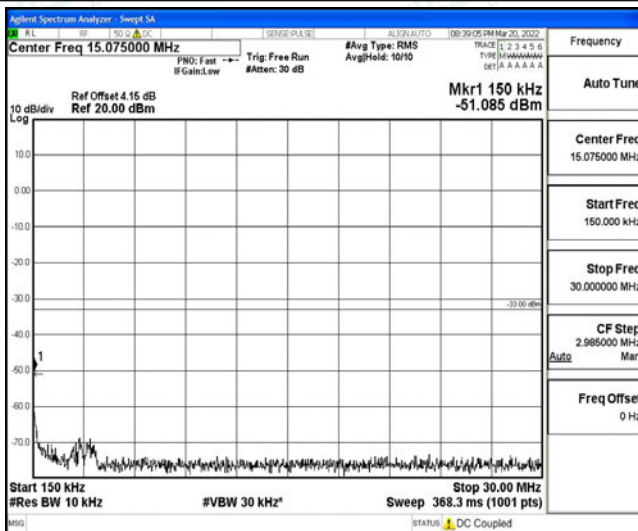

Band5-1.4MHz-QPSK-20643-1RB#0-Range4:1000~10000MHz

Band5-1.4MHz-16QAM-20407-1RB#0-Range1:0.009~0.15MHz

Band5-1.4MHz-16QAM-20407-1RB#0-Range2:0.15~30MHz

Band5-1.4MHz-16QAM-20407-1RB#0-Range3:30~1000MHz

Band5-1.4MHz-16QAM-20407-1RB#0-Range4:1000~10000MHz