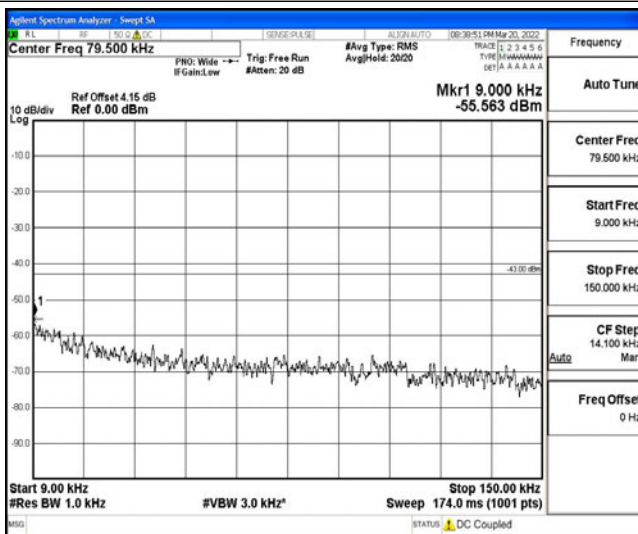

Band5-1.4MHz-16QAM-20407-1RB#0-Range1:0.009~0.15MHz