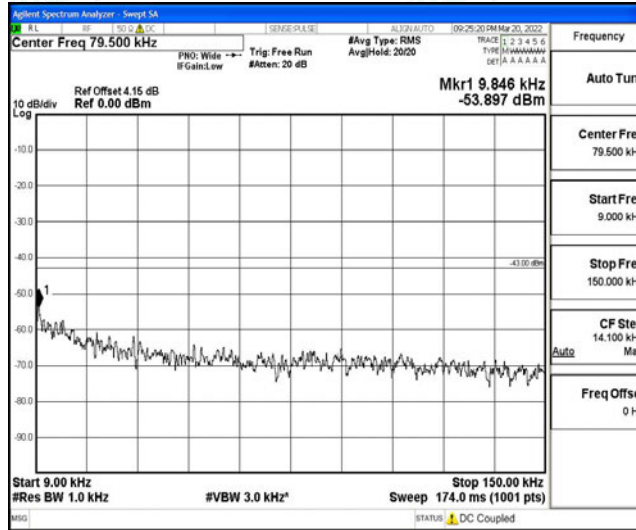

Band5-5MHz-QPSK-20525-1RB#0-Range1:0.009~0.15MHz