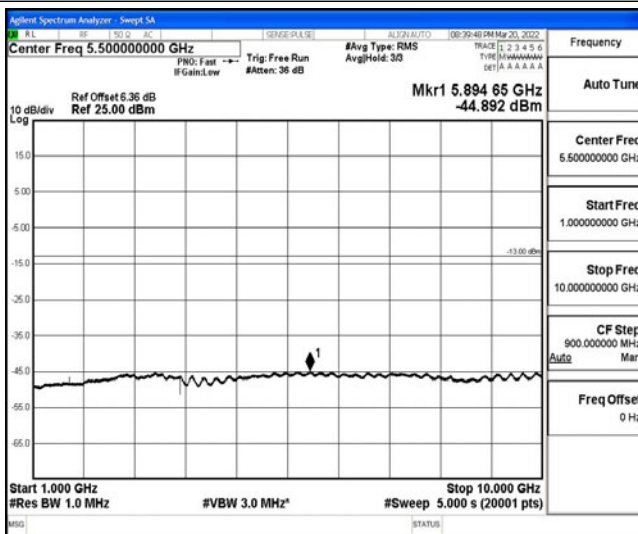

Band5-1.4MHz-QPSK-20643-1RB#0-Range4:1000~10000MHz

Band5-1.4MHz-16QAM-20407-1RB#0-Range1:0.009~0.15MHz

Band5-1.4MHz-16QAM-20407-1RB#0-Range2:0.15~30MHz

Band5-1.4MHz-16QAM-20407-1RB#0-Range3:30~1000MHz

Band5-1.4MHz-16QAM-20407-1RB#0-Range4:1000~10000MHz