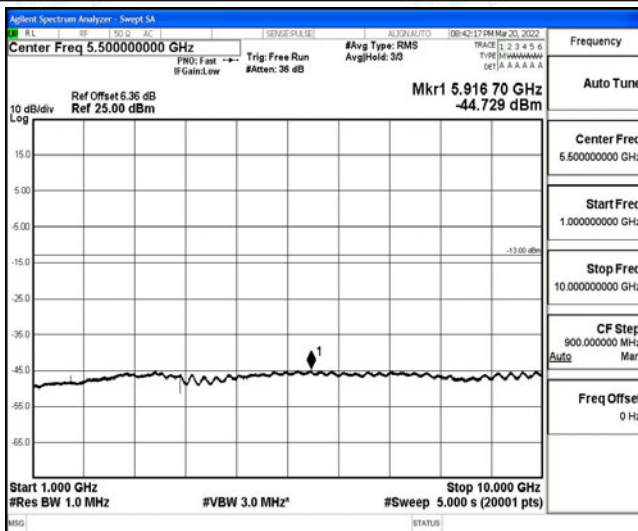

Band5-1.4MHz-16QAM-20525-1RB#0-Range1:0.009~0.15MHz

Band5-1.4MHz-16QAM-20525-1RB#0-Range2:0.15~30MHz

Band5-1.4MHz-16QAM-20525-1RB#0-Range3:30~1000MHz

Band5-1.4MHz-16QAM-20525-1RB#0-Range4:1000~10000MHz

Band5-1.4MHz-16QAM-20643-1RB#0-Range1:0.009~0.15MHz