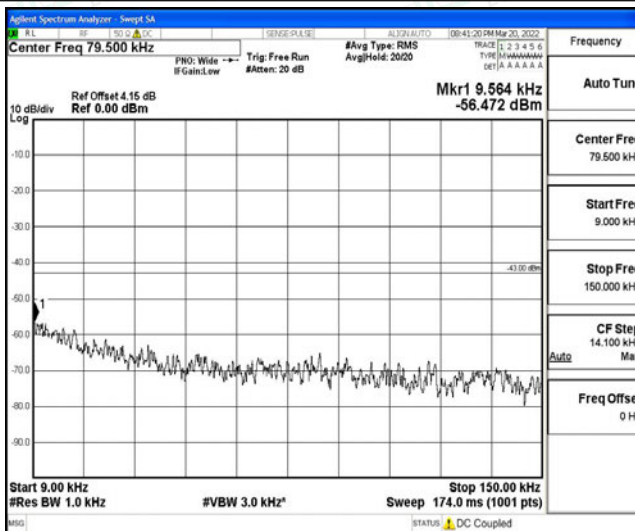

Band5-1.4MHz-16QAM-20525-1RB#0-Range1:0.009~0.15MHz