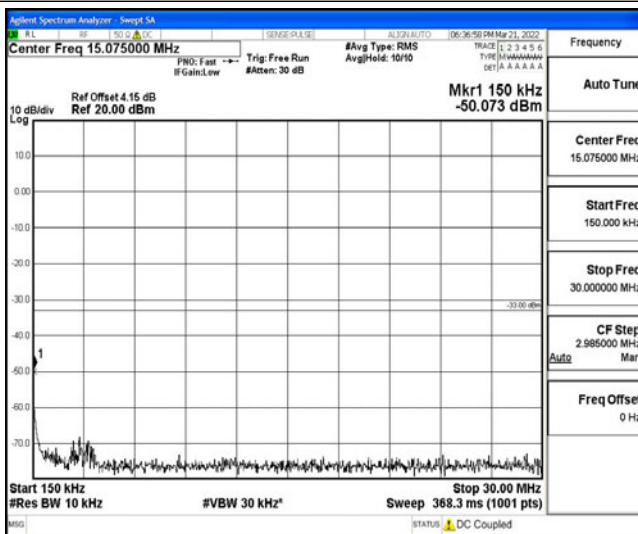

Band5-1.4MHz-16QAM-20643-1RB#0-Range2:0.15~30MHz