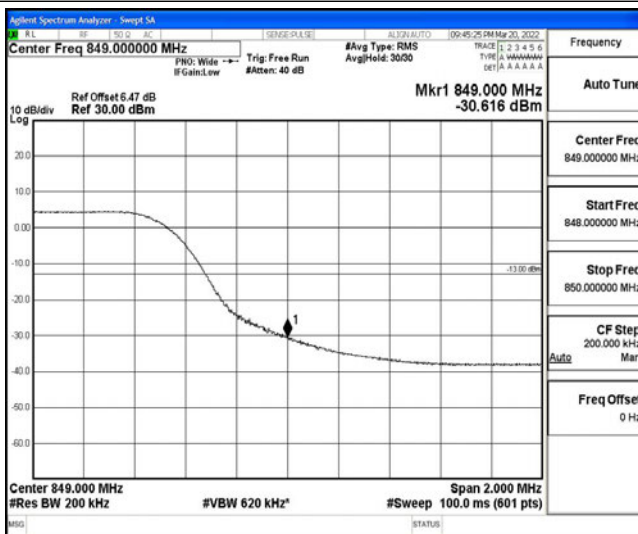

Band5-10MHz-16QAM-20450-50RB#0

Band5-10MHz-16QAM-20600-50RB#0

F.5 Conducted Spurious Emission

Test Result

Band	Bandwidth	Modulation	Channel	RB Configuration	Frequency Range	Result (dBm)	Verdict
Band5	1.4MHz	QPSK	20407	1RB#0	Range1:0.009~0.15MHz	-54.84	PASS
Band5	1.4MHz	QPSK	20407	1RB#0	Range2:0.15~30MHz	-50.6	PASS
Band5	1.4MHz	QPSK	20407	1RB#0	Range3:30~1000MHz	-41.13	PASS
Band5	1.4MHz	QPSK	20407	1RB#0	Range4:1000~10000MHz	-44.87	PASS
Band5	1.4MHz	QPSK	20525	1RB#0	Range1:0.009~0.15MHz	-52.96	PASS
Band5	1.4MHz	QPSK	20525	1RB#0	Range2:0.15~30MHz	-52.35	PASS
Band5	1.4MHz	QPSK	20525	1RB#0	Range3:30~1000MHz	-40.67	PASS
Band5	1.4MHz	QPSK	20525	1RB#0	Range4:1000~10000MHz	-44.74	PASS
Band5	1.4MHz	QPSK	20643	1RB#0	Range1:0.009~0.15MHz	-56.82	PASS
Band5	1.4MHz	QPSK	20643	1RB#0	Range2:0.15~30MHz	-51.23	PASS
Band5	1.4MHz	QPSK	20643	1RB#0	Range3:30~1000MHz	-41.04	PASS
Band5	1.4MHz	QPSK	20643	1RB#0	Range4:1000~10000MHz	-44.75	PASS
Band5	1.4MHz	16QAM	20407	1RB#0	Range1:0.009~0.15MHz	-55.56	PASS
Band5	1.4MHz	16QAM	20407	1RB#0	Range2:0.15~30MHz	-51.09	PASS
Band5	1.4MHz	16QAM	20407	1RB#0	Range3:30~1000MHz	-40.49	PASS
Band5	1.4MHz	16QAM	20407	1RB#0	Range4:1000~10000MHz	-44.89	PASS
Band5	1.4MHz	16QAM	20525	1RB#0	Range1:0.009~0.15MHz	-56.47	PASS
Band5	1.4MHz	16QAM	20525	1RB#0	Range2:0.15~30MHz	-49.25	PASS
Band5	1.4MHz	16QAM	20525	1RB#0	Range3:30~1000MHz	-40.26	PASS
Band5	1.4MHz	16QAM	20525	1RB#0	Range4:1000~10000MHz	-44.73	PASS
Band5	1.4MHz	16QAM	20643	1RB#0	Range1:0.009~0.15MHz	-55.82	PASS
Band5	1.4MHz	16QAM	20643	1RB#0	Range2:0.15~30MHz	-50.07	PASS
Band5	1.4MHz	16QAM	20643	1RB#0	Range3:30~1000MHz	-40.71	PASS
Band5	1.4MHz	16QAM	20643	1RB#0	Range4:1000~10000MHz	-44.81	PASS
Band5	3MHz	QPSK	20415	1RB#0	Range1:0.009~0.15MHz	-54.07	PASS
Band5	3MHz	QPSK	20415	1RB#0	Range2:0.15~30MHz	-51.13	PASS
Band5	3MHz	QPSK	20415	1RB#0	Range3:30~1000MHz	-41.26	PASS
Band5	3MHz	QPSK	20415	1RB#0	Range4:1000~10000MHz	-44.72	PASS
Band5	3MHz	QPSK	20525	1RB#0	Range1:0.009~0.15MHz	-53.88	PASS
Band5	3MHz	QPSK	20525	1RB#0	Range2:0.15~30MHz	-50.21	PASS
Band5	3MHz	QPSK	20525	1RB#0	Range3:30~1000MHz	-41.1	PASS
Band5	3MHz	QPSK	20525	1RB#0	Range4:1000~10000MHz	-44.86	PASS
Band5	3MHz	QPSK	20635	1RB#0	Range1:0.009~0.15MHz	-56.69	PASS