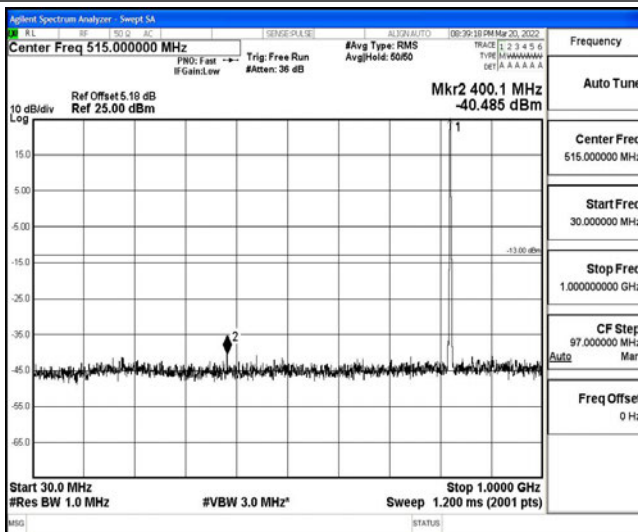

Band5-1.4MHz-QPSK-20643-1RB#0-Range4:1000~10000MHz

Band5-1.4MHz-16QAM-20407-1RB#0-Range1:0.009~0.15MHz

Band5-1.4MHz-16QAM-20407-1RB#0-Range2:0.15~30MHz

Band5-1.4MHz-16QAM-20407-1RB#0-Range3:30~1000MHz

Band5-1.4MHz-16QAM-20407-1RB#0-Range4:1000~10000MHz