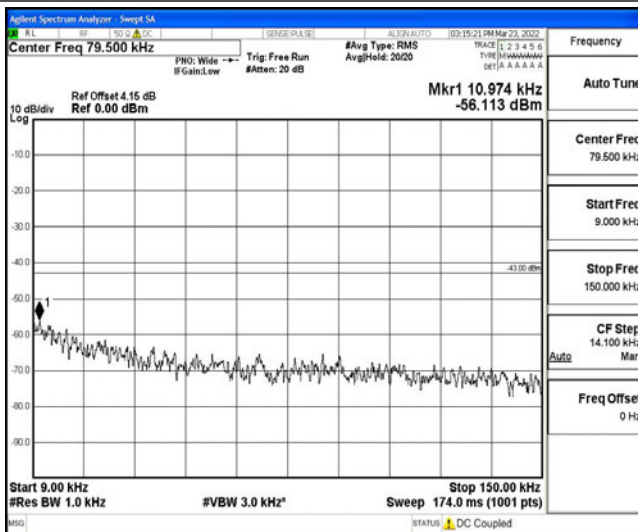

Band5-5MHz-QPSK-20625-1RB#0-Range1:0.009~0.15MHz