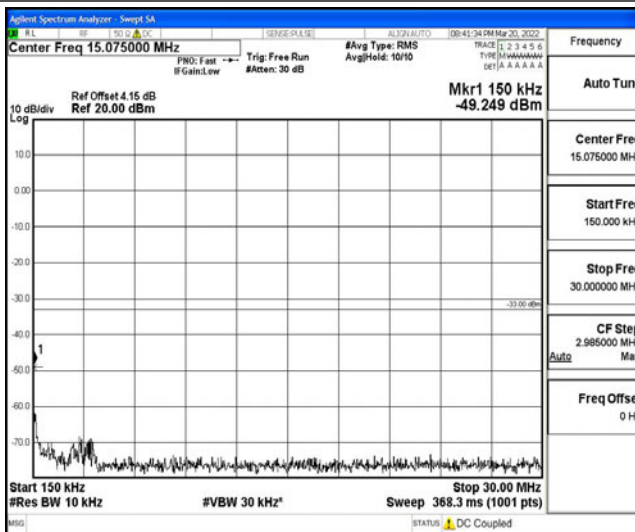

Band5-1.4MHz-16QAM-20525-1RB#0-Range2:0.15~30MHz