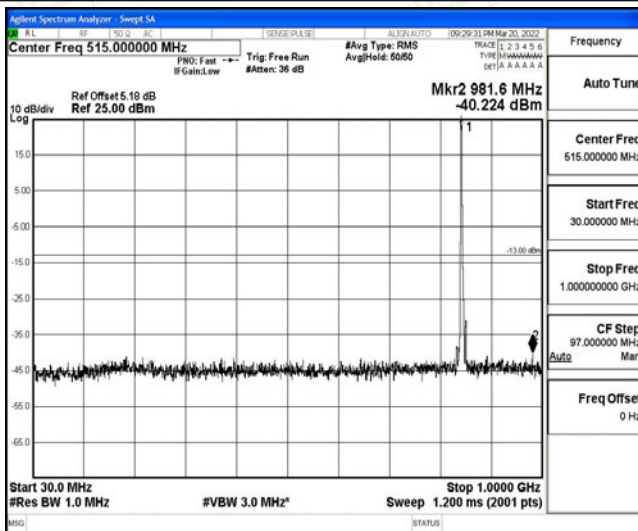

Band5-5MHz-16QAM-20525-1RB#0-Range3:30~1000MHz

Band5-5MHz-16QAM-20525-1RB#0-Range4:1000~10000MHz

Band5-5MHz-16QAM-20625-1RB#0-Range1:0.009~0.15MHz

Band5-5MHz-16QAM-20625-1RB#0-Range2:0.15~30MHz

Band5-5MHz-16QAM-20625-1RB#0-Range3:30~1000MHz