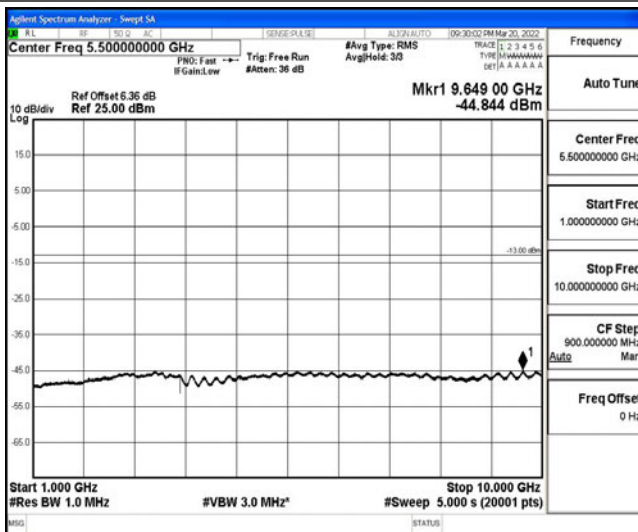

Band5-5MHz-16QAM-20625-1RB#0-Range4:1000~10000MHz