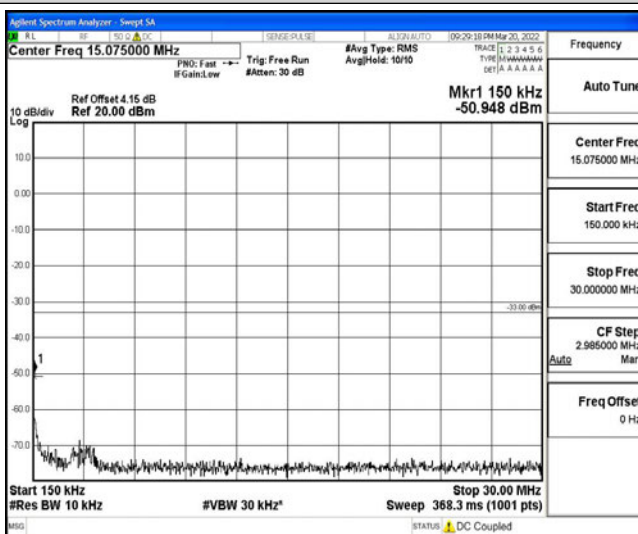

Band5-5MHz-16QAM-20525-1RB#0-Range3:30~1000MHz

Band5-5MHz-16QAM-20525-1RB#0-Range4:1000~10000MHz

Band5-5MHz-16QAM-20625-1RB#0-Range1:0.009~0.15MHz

Band5-5MHz-16QAM-20625-1RB#0-Range2:0.15~30MHz

Band5-5MHz-16QAM-20625-1RB#0-Range3:30~1000MHz