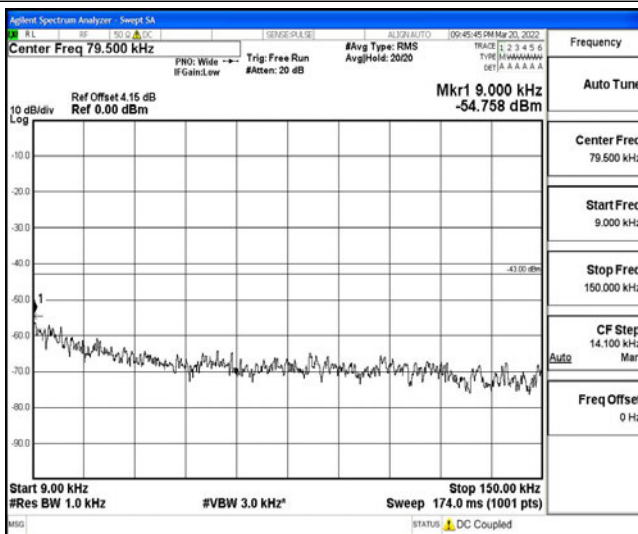

Band5-10MHz-QPSK-20450-1RB#0-Range1:0.009~0.15MHz