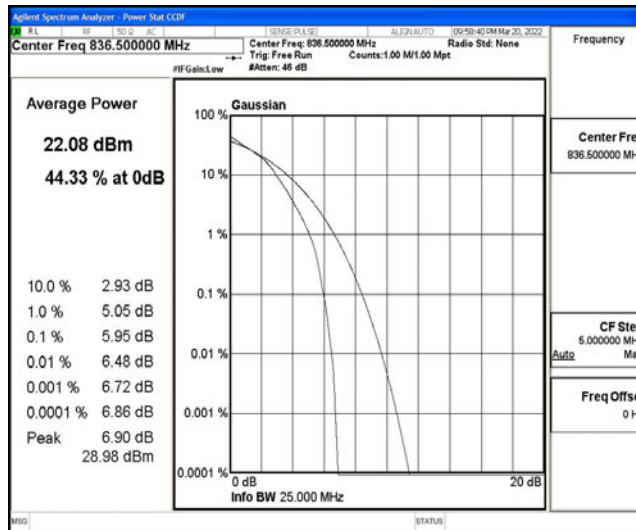

Band5-10MHz-16QAM-20450-1RB#0

Band5-10MHz-16QAM-20450-50RB#0

Band5-10MHz-16QAM-20525-1RB#0

Band5-10MHz-16QAM-20525-50RB#0

Band5-10MHz-16QAM-20600-1RB#0

Band5-10MHz-16QAM-20600-50RB#0

F.3 26dB Bandwidth and Occupied Bandwidth