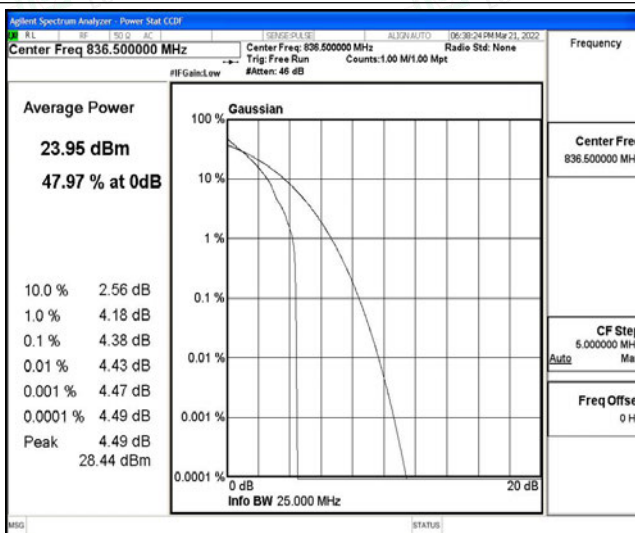

Band5-3MHz-QPSK-20525-1RB#0