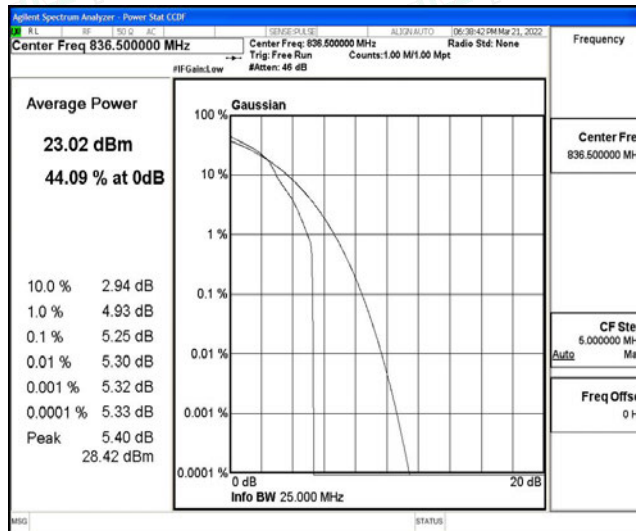

Band5-10MHz-16QAM-20450-1RB#0

Band5-10MHz-16QAM-20450-50RB#0

Band5-10MHz-16QAM-20525-1RB#0

Band5-10MHz-16QAM-20525-50RB#0

Band5-10MHz-16QAM-20600-1RB#0

Band5-10MHz-16QAM-20600-50RB#0

F.3 26dB Bandwidth and Occupied Bandwidth