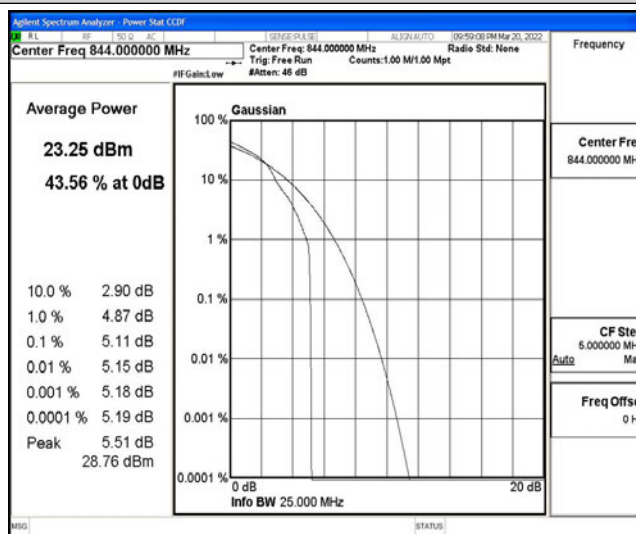

Band5-10MHz-16QAM-20450-1RB#0

Band5-10MHz-16QAM-20450-50RB#0

Band5-10MHz-16QAM-20525-1RB#0

Band5-10MHz-16QAM-20525-50RB#0

Band5-10MHz-16QAM-20600-1RB#0

Band5-10MHz-16QAM-20600-50RB#0

F.3 26dB Bandwidth and Occupied Bandwidth