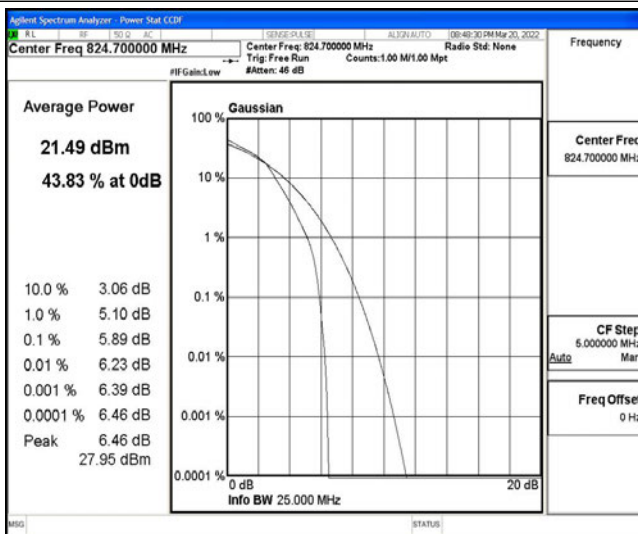

Test Graphs

Band5-1.4MHz-QPSK-20525-6RB#0

Band5-1.4MHz-QPSK-20643-1RB#0

Band5-1.4MHz-QPSK-20643-6RB#0

Band5-1.4MHz-16QAM-20407-1RB#0

Band5-1.4MHz-16QAM-20407-6RB#0

Band5-1.4MHz-16QAM-20525-1RB#0

Band5-1.4MHz-16QAM-20525-6RB#0