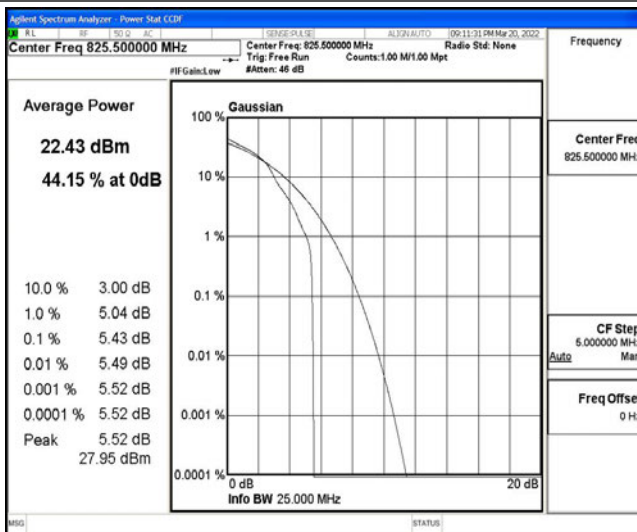

Band5-3MHz-16QAM-20415-1RB#0