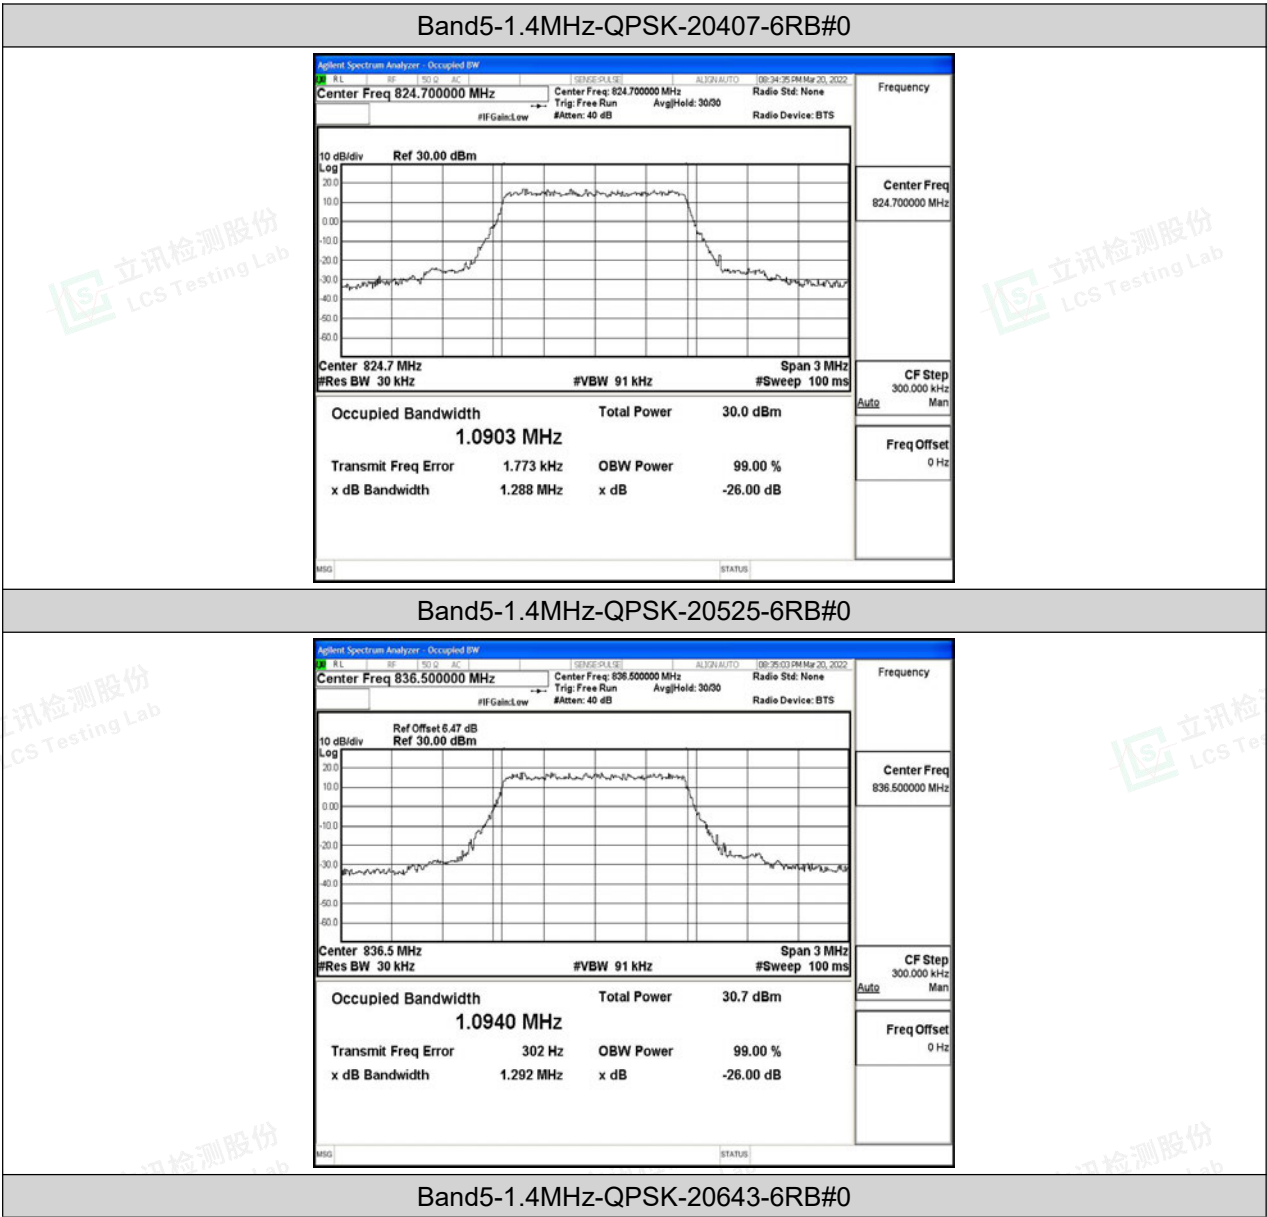

Test Graphs