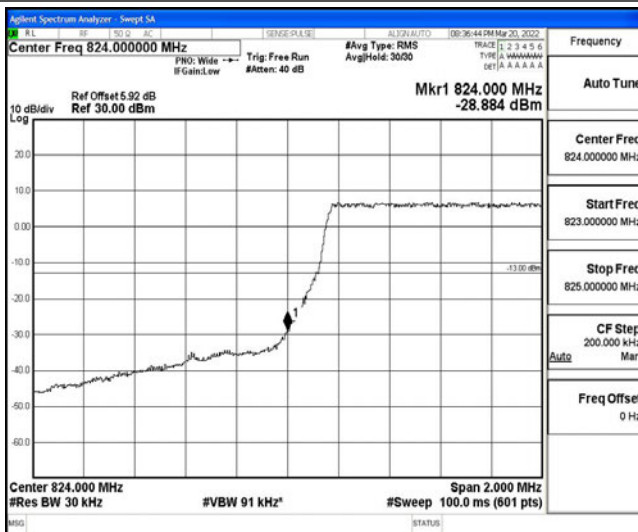

Band5-1.4MHz-16QAM-20407-6RB#0