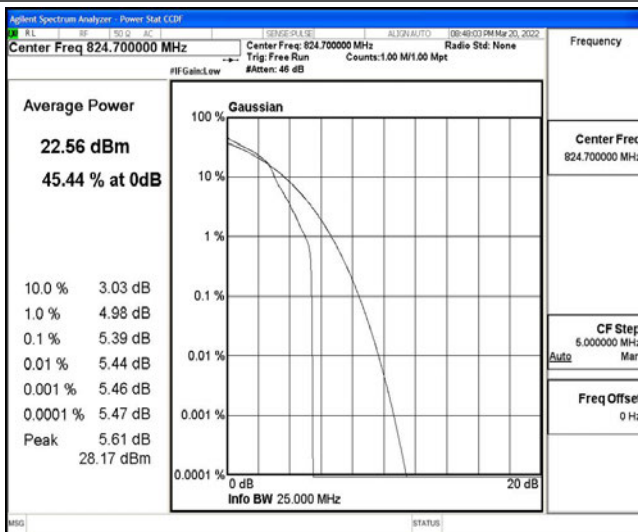

Test Graphs

Band5-1.4MHz-QPSK-20525-6RB#0

Band5-1.4MHz-QPSK-20643-1RB#0

Band5-1.4MHz-QPSK-20643-6RB#0

Band5-1.4MHz-16QAM-20407-1RB#0

Band5-1.4MHz-16QAM-20407-6RB#0

Band5-1.4MHz-16QAM-20525-1RB#0

Band5-1.4MHz-16QAM-20525-6RB#0