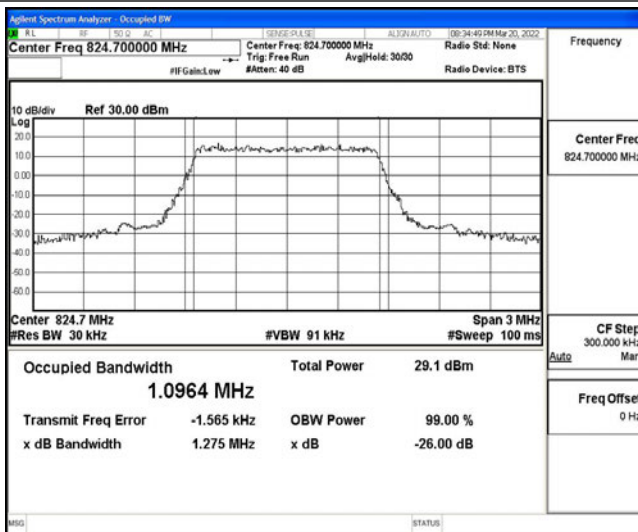

Band5-1.4MHz-16QAM-20407-6RB#0