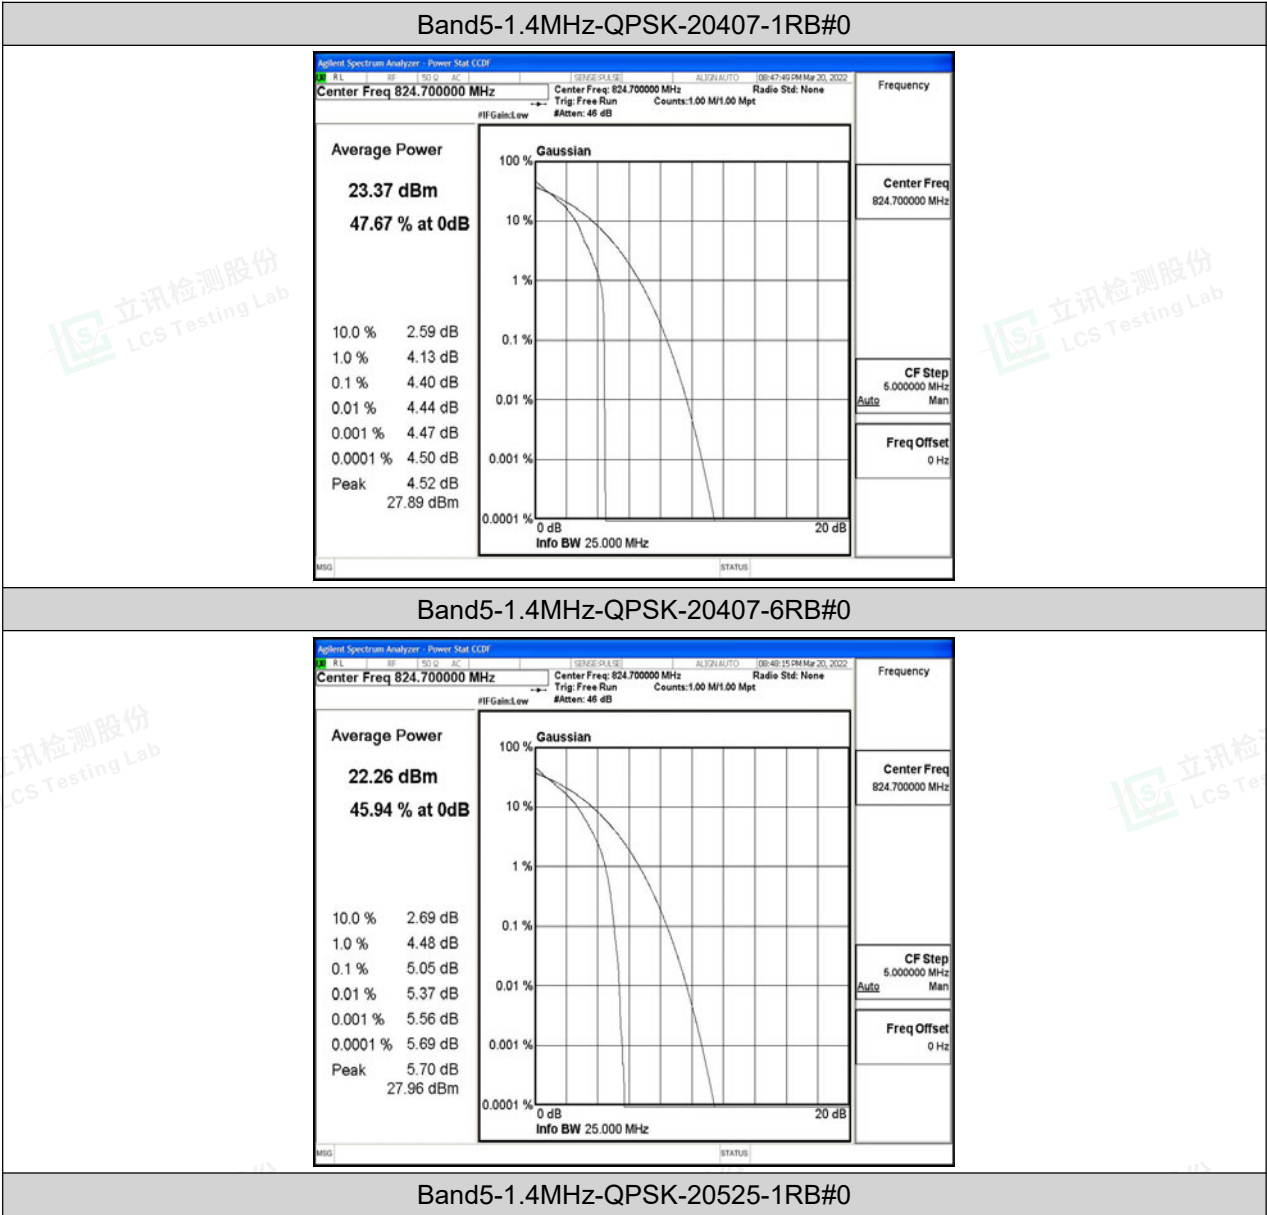

Test Graphs