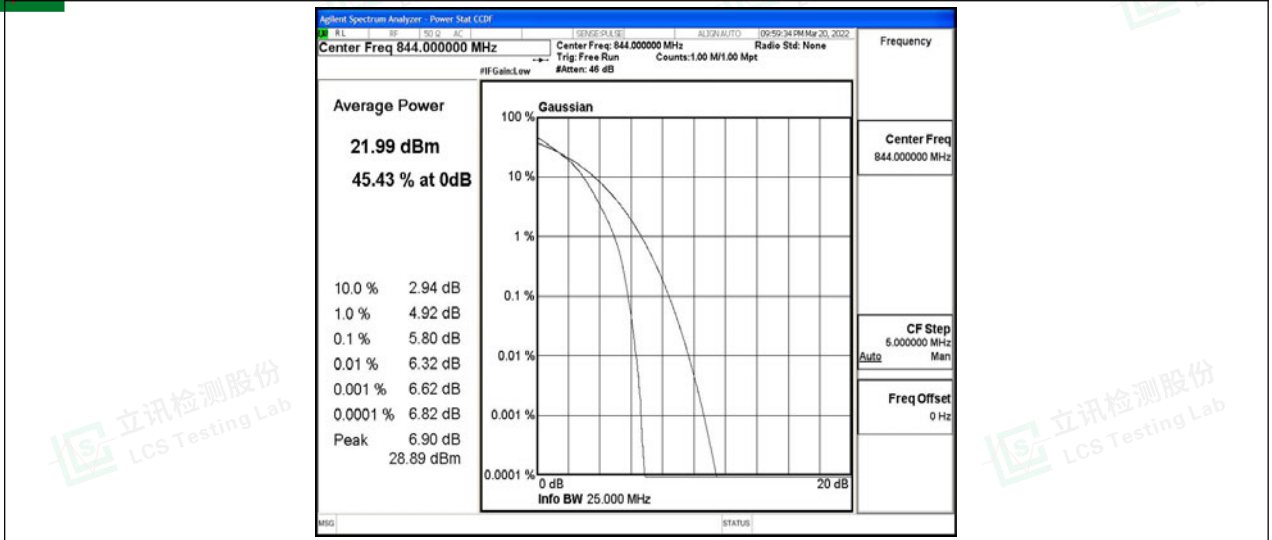

Band5-10MHz-16QAM-20450-1RB#0

Band5-10MHz-16QAM-20450-50RB#0

Band5-10MHz-16QAM-20525-1RB#0

Band5-10MHz-16QAM-20525-50RB#0

Band5-10MHz-16QAM-20600-1RB#0

Band5-10MHz-16QAM-20600-50RB#0

F.3 26dB Bandwidth and Occupied Bandwidth