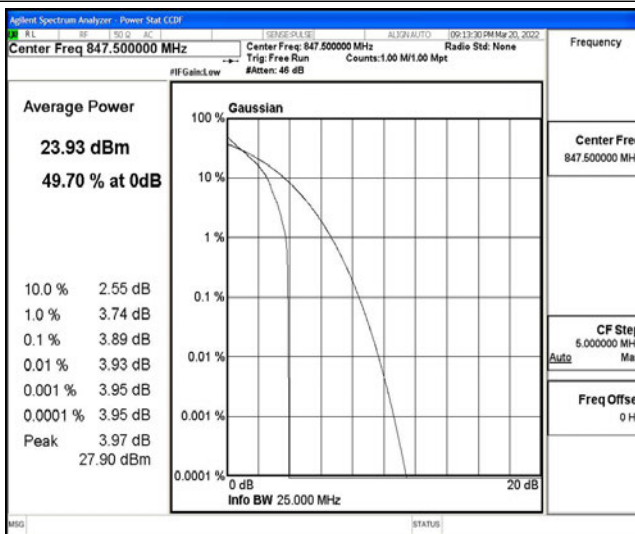

Band5-3MHz-QPSK-20635-1RB#0