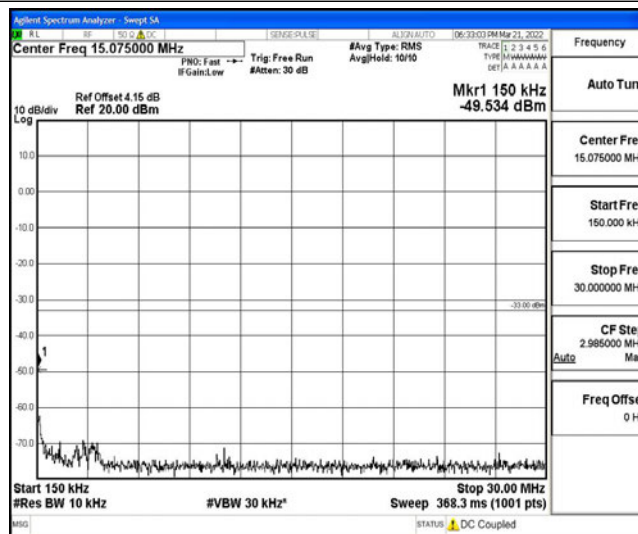

Band4-15MHz-16QAM-20325-1RB#0-Range3:30~1000MHz