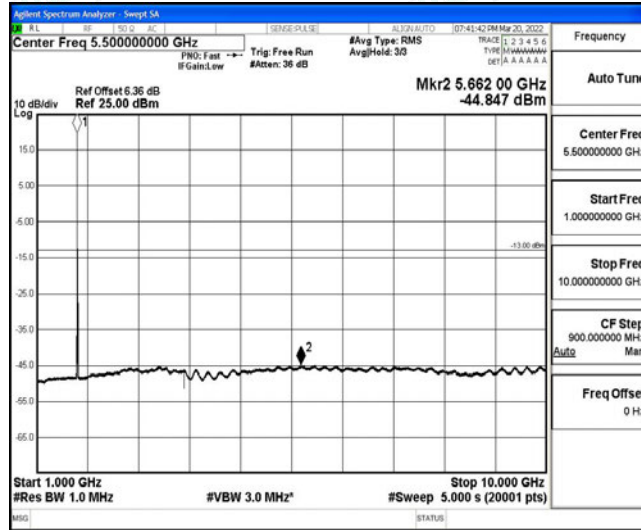

Band4-15MHz-16QAM-20025-1RB#0-Range1:0.009~0.15MHz

Band4-15MHz-16QAM-20025-1RB#0-Range2:0.15~30MHz

Band4-15MHz-16QAM-20025-1RB#0-Range3:30~1000MHz

Band4-15MHz-16QAM-20025-1RB#0-Range4:1000~10000MHz

Band4-15MHz-16QAM-20025-1RB#0-Range5:1000~20000MHz