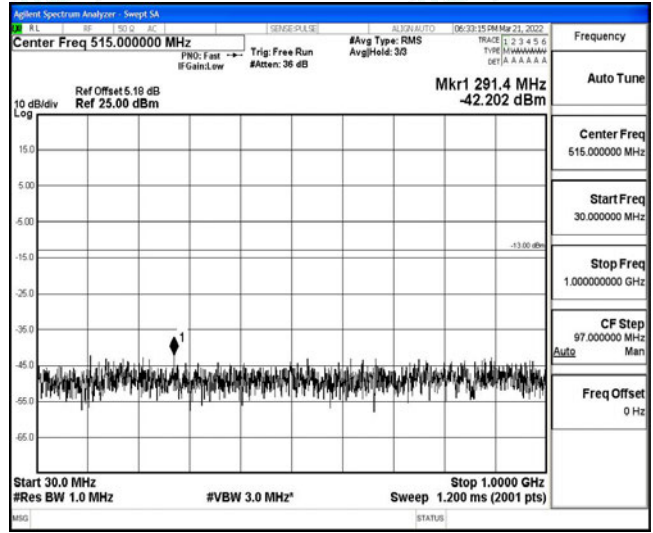

Band4-15MHz-16QAM-20325-1RB#0-Range1:0.009~0.15MHz

Band4-15MHz-16QAM-20325-1RB#0-Range2:0.15~30MHz

Band4-15MHz-16QAM-20325-1RB#0-Range3:30~1000MHz

Band4-15MHz-16QAM-20325-1RB#0-Range4:1000~10000MHz

Band4-15MHz-16QAM-20325-1RB#0-Range5:10000~20000MHz