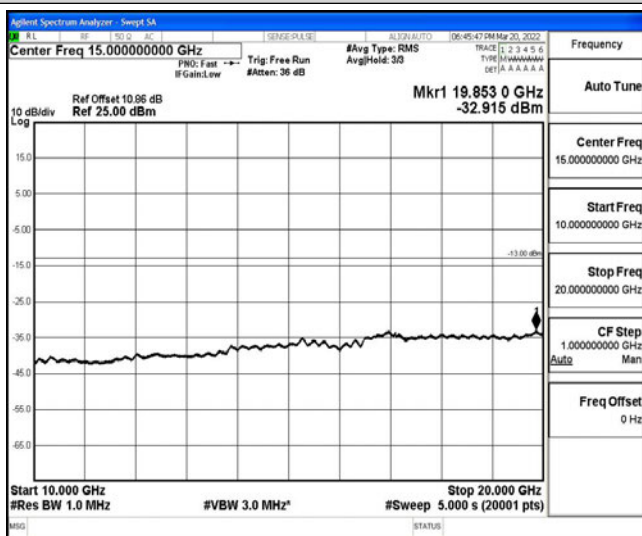

Band4-10MHz-16QAM-20000-1RB#0-Range1:0.009~0.15MHz