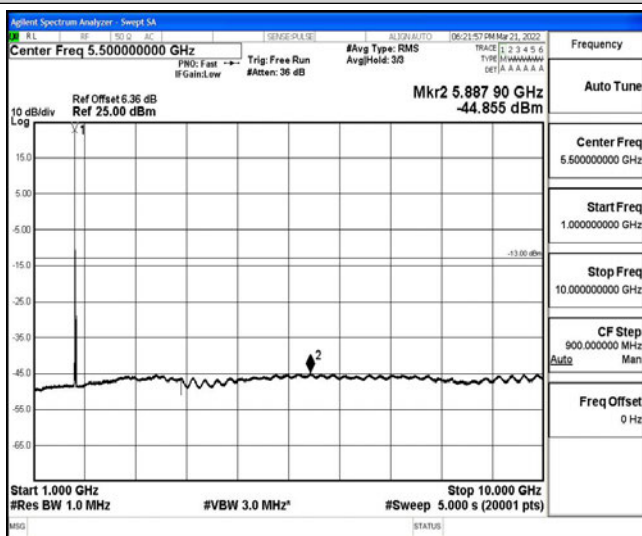

Band4-15MHz-QPSK-20175-1RB#0-Range5:10000~20000MHz

Shenzhen LCS Compliance Testing Laboratory Ltd.
Add: 101, 201 Bldg A & 301 Bldg C, Juji Industrial Park Yabianxueziwei, Shajing Street, Baoan District, Shenzhen, 518000, China
Tel: +(86) 0755-82591330 | E-mail: webmaster@lcs-cert.com | Web: www.lcs-cert.com
Scan code to check authenticity