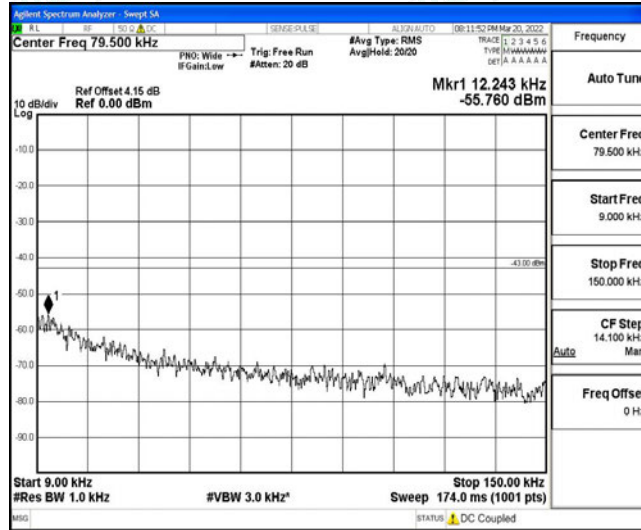

Band4-20MHz-QPSK-20050-1RB#0-Range2:0.15~30MHz