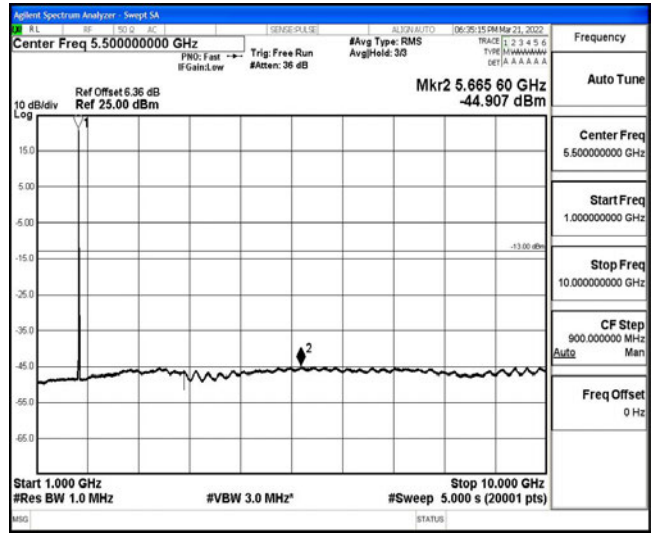

Band4-15MHz-16QAM-20325-1RB#0-Range1:0.009~0.15MHz

Band4-15MHz-16QAM-20325-1RB#0-Range2:0.15~30MHz

Band4-15MHz-16QAM-20325-1RB#0-Range3:30~1000MHz

Band4-15MHz-16QAM-20325-1RB#0-Range4:1000~10000MHz

Band4-15MHz-16QAM-20325-1RB#0-Range5:10000~20000MHz