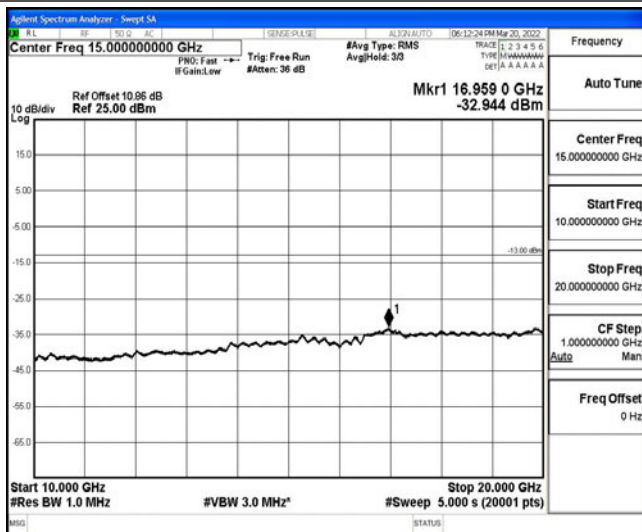

Band4-5MHz-QPSK-20175-1RB#0-Range1:0.009~0.15MHz