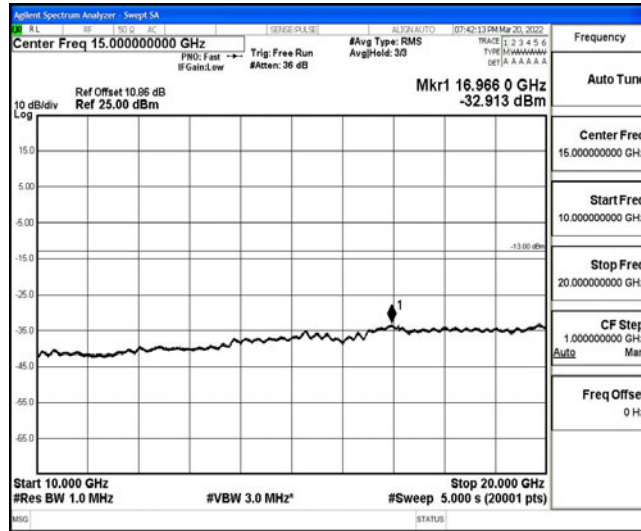

Band4-15MHz-16QAM-20025-1RB#0-Range1:0.009~0.15MHz

Band4-15MHz-16QAM-20025-1RB#0-Range2:0.15~30MHz

Band4-15MHz-16QAM-20025-1RB#0-Range3:30~1000MHz

Band4-15MHz-16QAM-20025-1RB#0-Range4:1000~10000MHz

Band4-15MHz-16QAM-20025-1RB#0-Range5:1000~20000MHz