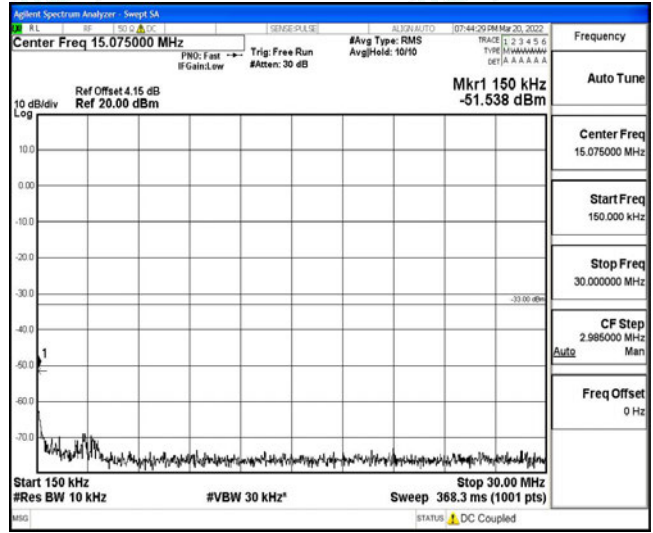

Band4-15MHz-16QAM-20175-1RB#0-Range3:30~1000MHz