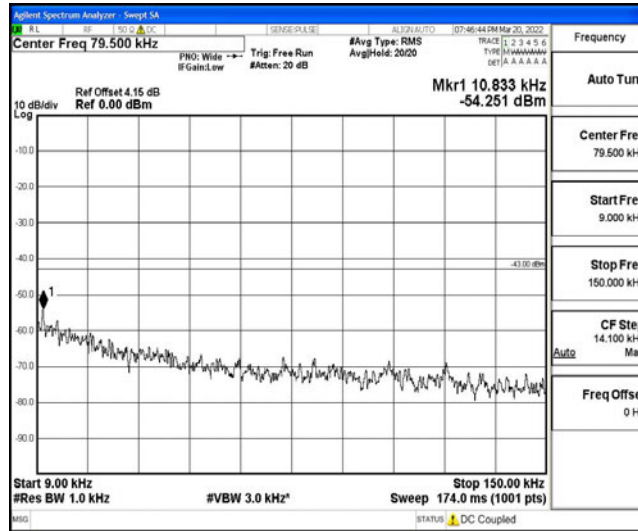

Band4-15MHz-QPSK-20325-1RB#0-Range2:0.15~30MHz