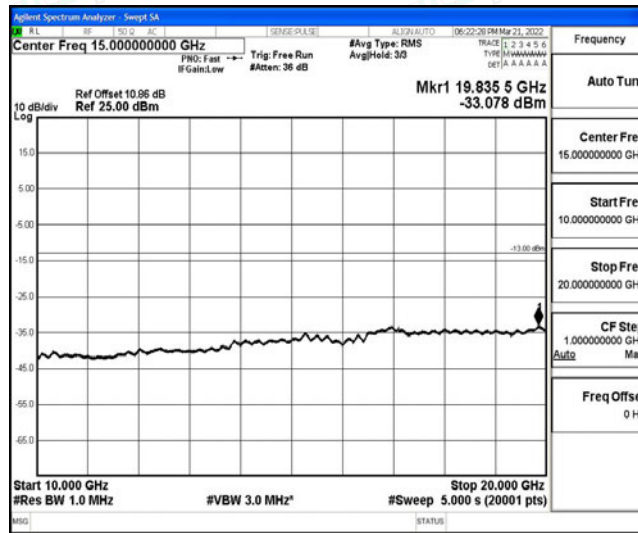

Band4-15MHz-QPSK-20325-1RB#0-Range1:0.009~0.15MHz