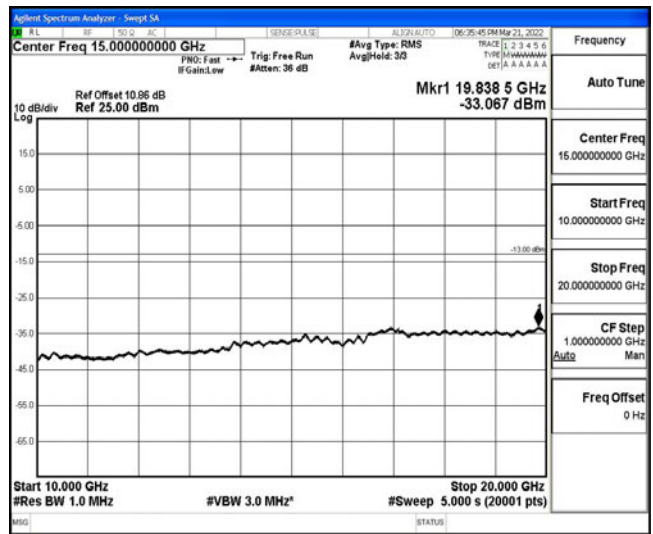

Band4-15MHz-16QAM-20325-1RB#0-Range1:0.009~0.15MHz

Band4-15MHz-16QAM-20325-1RB#0-Range2:0.15~30MHz

Band4-15MHz-16QAM-20325-1RB#0-Range3:30~1000MHz

Band4-15MHz-16QAM-20325-1RB#0-Range4:1000~10000MHz

Band4-15MHz-16QAM-20325-1RB#0-Range5:10000~20000MHz