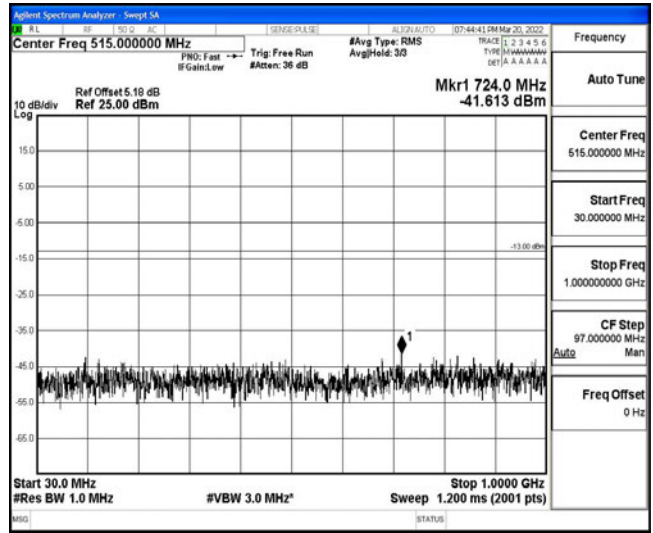

Band4-15MHz-16QAM-20175-1RB#0-Range1:0.009~0.15MHz

Band4-15MHz-16QAM-20175-1RB#0-Range2:0.15~30MHz

Band4-15MHz-16QAM-20175-1RB#0-Range3:30~1000MHz

Band4-15MHz-16QAM-20175-1RB#0-Range4:1000~10000MHz

Band4-15MHz-16QAM-20175-1RB#0-Range5:10000~20000MHz