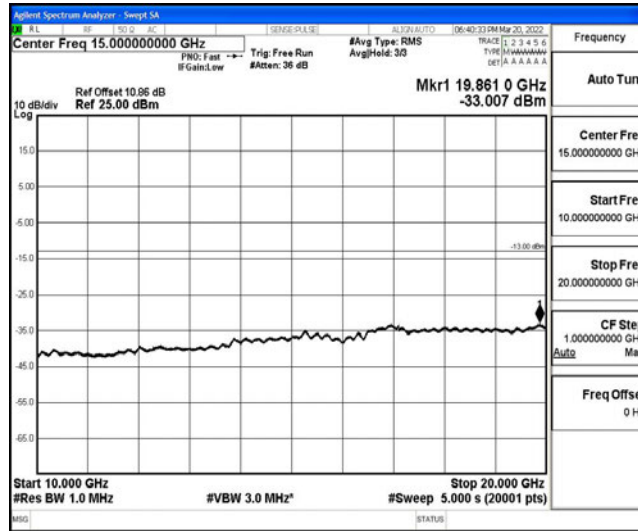

Band4-10MHz-16QAM-20175-1RB#0-Range1:0.009~0.15MHz