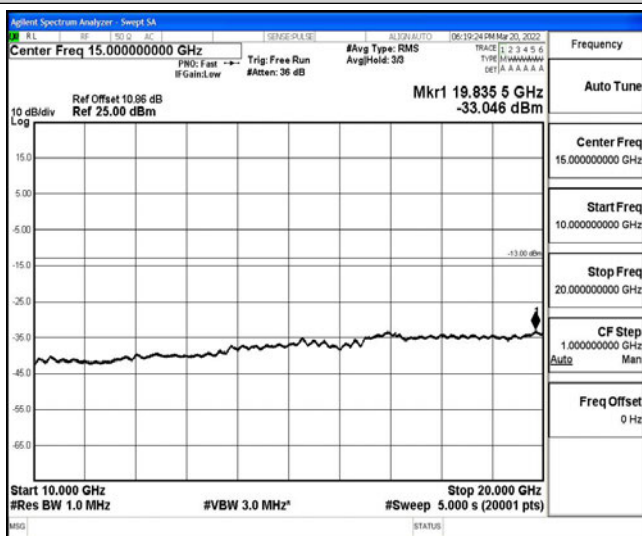

Band4-5MHz-16QAM-19975-1RB#0-Range1:0.009~0.15MHz