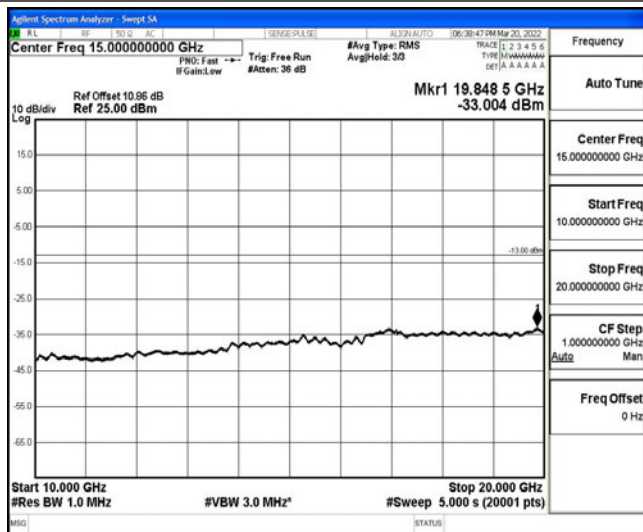

Band4-10MHz-QPSK-20175-1RB#0-Range1:0.009~0.15MHz