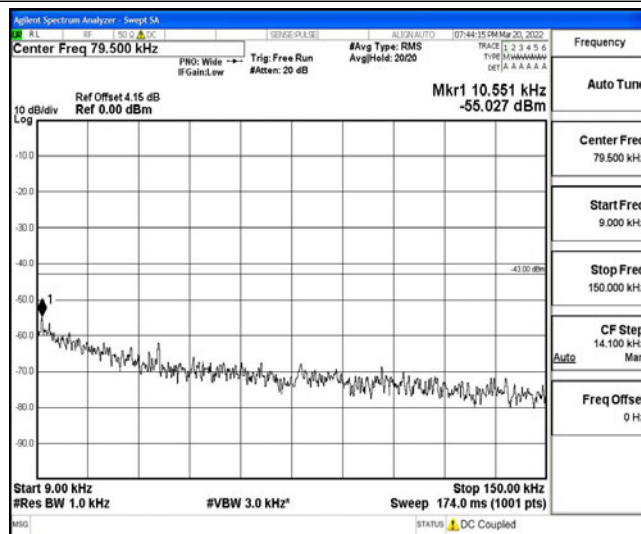

Band4-15MHz-16QAM-20175-1RB#0-Range2:0.15~30MHz