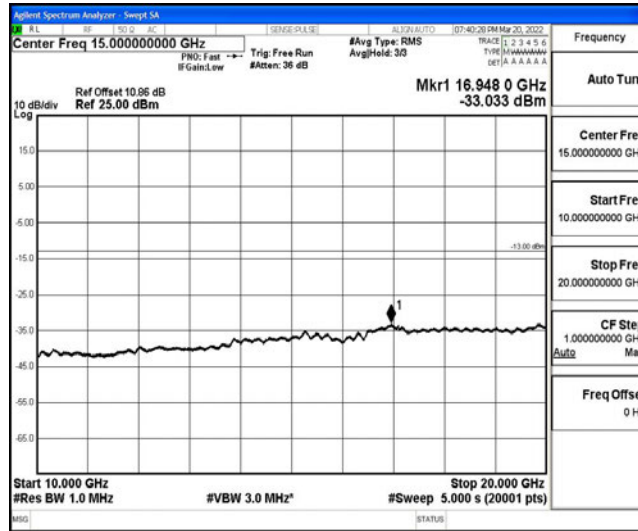

Band4-15MHz-QPSK-20175-1RB#0-Range1:0.009~0.15MHz