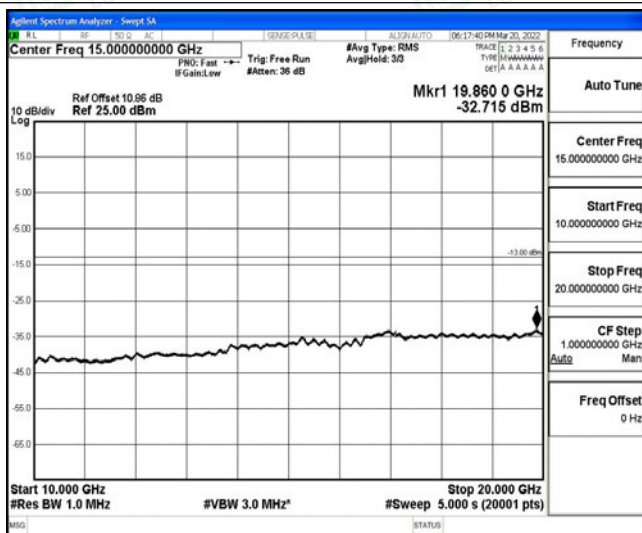

Band4-5MHz-16QAM-20375-1RB#0-Range1:0.009~0.15MHz