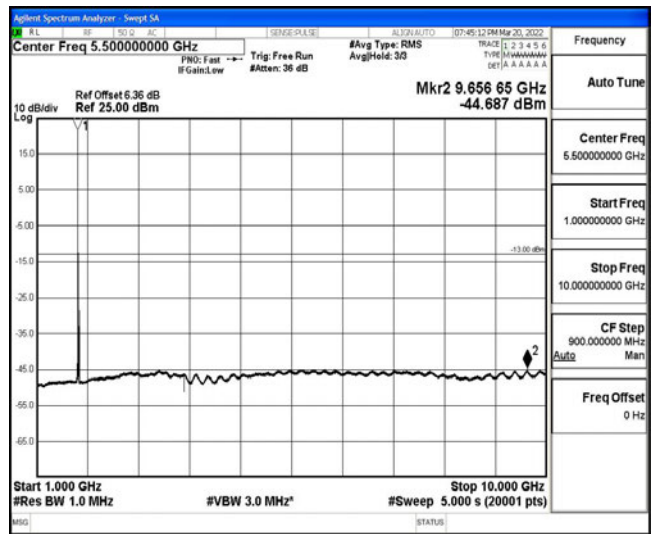

Band4-15MHz-16QAM-20175-1RB#0-Range1:0.009~0.15MHz

Band4-15MHz-16QAM-20175-1RB#0-Range2:0.15~30MHz

Band4-15MHz-16QAM-20175-1RB#0-Range3:30~1000MHz

Band4-15MHz-16QAM-20175-1RB#0-Range4:1000~10000MHz

Band4-15MHz-16QAM-20175-1RB#0-Range5:10000~20000MHz