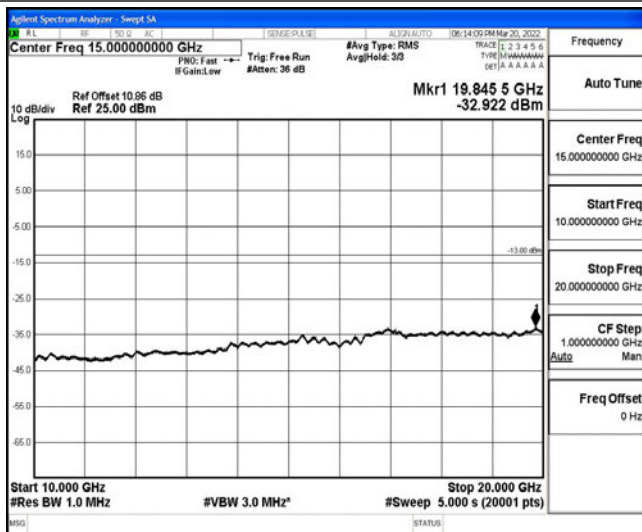

Band4-5MHz-16QAM-20175-1RB#0-Range1:0.009~0.15MHz