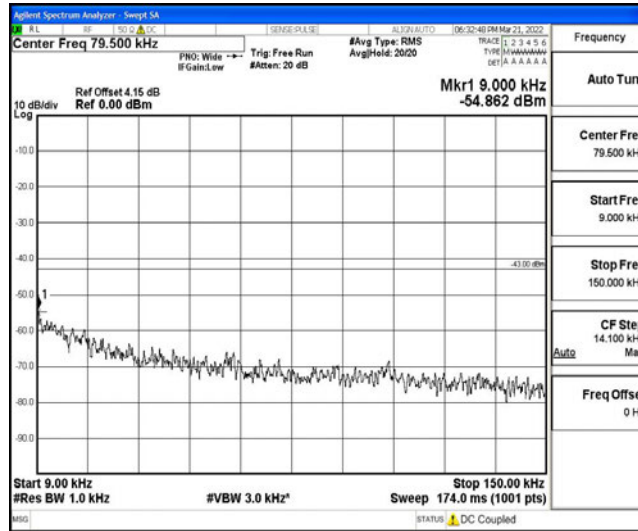

Band4-15MHz-16QAM-20325-1RB#0-Range2:0.15~30MHz