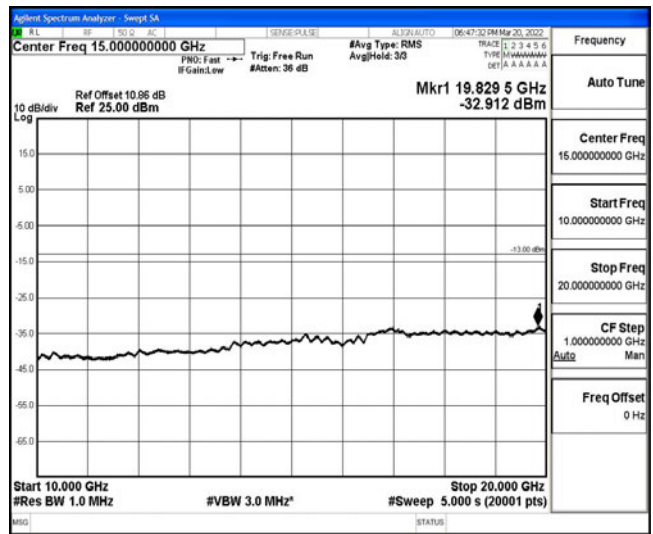

Band4-15MHz-QPSK-20025-1RB#0-Range1:0.009~0.15MHz