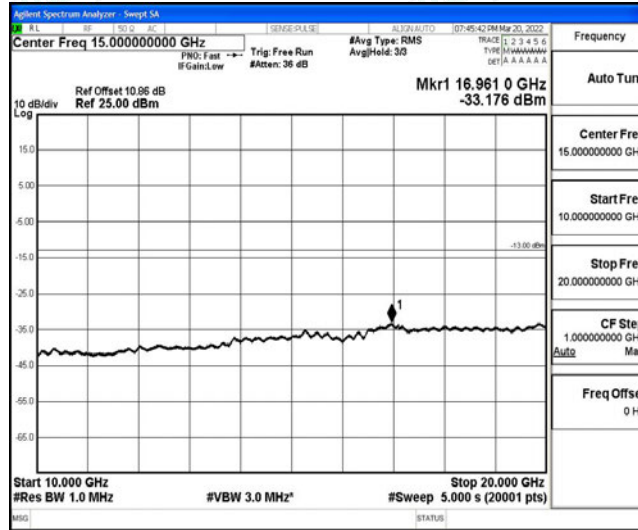

Band4-15MHz-16QAM-20175-1RB#0-Range1:0.009~0.15MHz

Band4-15MHz-16QAM-20175-1RB#0-Range2:0.15~30MHz

Band4-15MHz-16QAM-20175-1RB#0-Range3:30~1000MHz

Band4-15MHz-16QAM-20175-1RB#0-Range4:1000~10000MHz

Band4-15MHz-16QAM-20175-1RB#0-Range5:10000~20000MHz