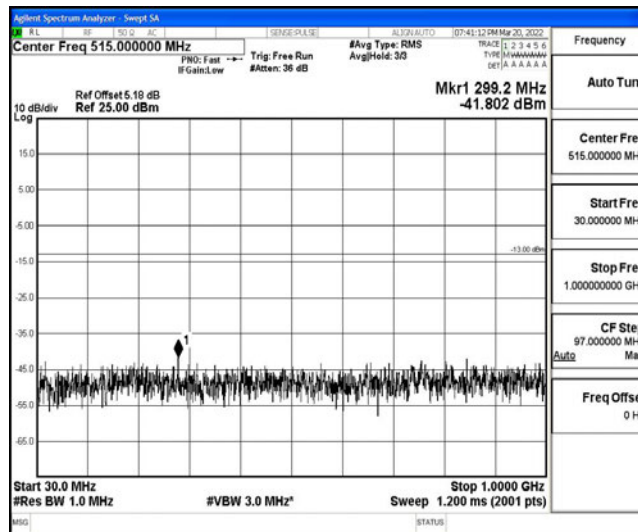

Band4-15MHz-16QAM-20025-1RB#0-Range1:0.009~0.15MHz

Band4-15MHz-16QAM-20025-1RB#0-Range2:0.15~30MHz

Band4-15MHz-16QAM-20025-1RB#0-Range3:30~1000MHz

Band4-15MHz-16QAM-20025-1RB#0-Range4:1000~10000MHz

Band4-15MHz-16QAM-20025-1RB#0-Range5:1000~20000MHz