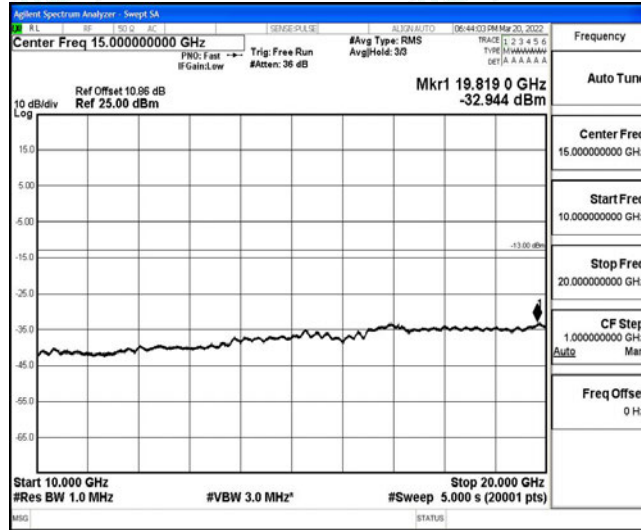

Band4-10MHz-16QAM-20350-1RB#0-Range1:0.009~0.15MHz