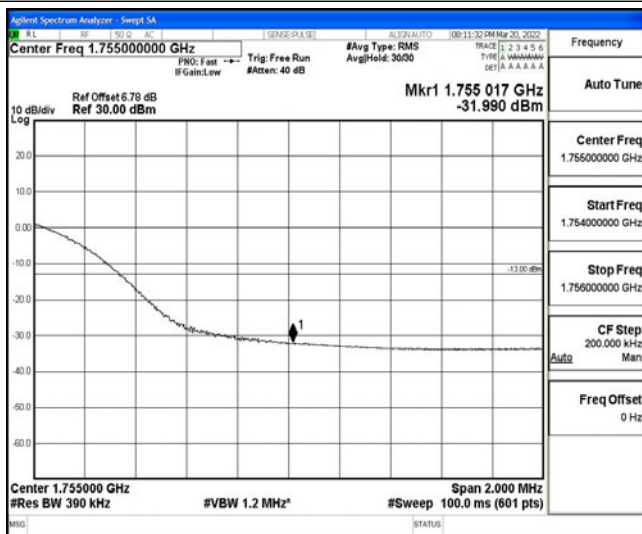

Band4-20MHz-QPSK-20300-100RB#0

Band4-20MHz-16QAM-20050-100RB#0

Band4-20MHz-16QAM-20300-100RB#0

E.5 Conducted Spurious Emission

Test Result

Band	Bandwidth	Modulation	Channel	RB Configuration	Frequency Range	Result (dBm)	Verdict
Band4	1.4MHz	QPSK	19957	1RB#0	Range1:0.009~0.15MHz	-55.29	PASS
Band4	1.4MHz	QPSK	19957	1RB#0	Range2:0.15~30MHz	-50.56	PASS
Band4	1.4MHz	QPSK	19957	1RB#0	Range3:30~1000MHz	-42.16	PASS
Band4	1.4MHz	QPSK	19957	1RB#0	Range4:1000~10000MHz	-44.84	PASS
Band4	1.4MHz	QPSK	19957	1RB#0	Range5:10000~20000MHz	-33.11	PASS
Band4	1.4MHz	QPSK	20175	1RB#0	Range1:0.009~0.15MHz	-53.49	PASS
Band4	1.4MHz	QPSK	20175	1RB#0	Range2:0.15~30MHz	-52.49	PASS
Band4	1.4MHz	QPSK	20175	1RB#0	Range3:30~1000MHz	-41.76	PASS
Band4	1.4MHz	QPSK	20175	1RB#0	Range4:1000~10000MHz	-44.84	PASS
Band4	1.4MHz	QPSK	20175	1RB#0	Range5:10000~20000MHz	-32.96	PASS
Band4	1.4MHz	QPSK	20393	1RB#0	Range1:0.009~0.15MHz	-55.07	PASS
Band4	1.4MHz	QPSK	20393	1RB#0	Range2:0.15~30MHz	-52.27	PASS
Band4	1.4MHz	QPSK	20393	1RB#0	Range3:30~1000MHz	-42.12	PASS
Band4	1.4MHz	QPSK	20393	1RB#0	Range4:1000~10000MHz	-44.87	PASS
Band4	1.4MHz	QPSK	20393	1RB#0	Range5:10000~20000MHz	-32.99	PASS
Band4	1.4MHz	16QAM	19957	1RB#0	Range1:0.009~0.15MHz	-55.98	PASS
Band4	1.4MHz	16QAM	19957	1RB#0	Range2:0.15~30MHz	-51.76	PASS
Band4	1.4MHz	16QAM	19957	1RB#0	Range3:30~1000MHz	-40.71	PASS
Band4	1.4MHz	16QAM	19957	1RB#0	Range4:1000~10000MHz	-44.83	PASS
Band4	1.4MHz	16QAM	19957	1RB#0	Range5:10000~20000MHz	-32.95	PASS
Band4	1.4MHz	16QAM	20175	1RB#0	Range1:0.009~0.15MHz	-54.98	PASS
Band4	1.4MHz	16QAM	20175	1RB#0	Range2:0.15~30MHz	-51.5	PASS
Band4	1.4MHz	16QAM	20175	1RB#0	Range3:30~1000MHz	-42.44	PASS
Band4	1.4MHz	16QAM	20175	1RB#0	Range4:1000~10000MHz	-44.87	PASS
Band4	1.4MHz	16QAM	20175	1RB#0	Range5:10000~20000MHz	-33.14	PASS
Band4	1.4MHz	16QAM	20393	1RB#0	Range1:0.009~0.15MHz	-55.74	PASS
Band4	1.4MHz	16QAM	20393	1RB#0	Range2:0.15~30MHz	-51.59	PASS
Band4	1.4MHz	16QAM	20393	1RB#0	Range3:30~1000MHz	-40.4	PASS
Band4	1.4MHz	16QAM	20393	1RB#0	Range4:1000~10000MHz	-44.96	PASS
Band4	1.4MHz	16QAM	20393	1RB#0	Range5:10000~20000MHz	-33.02	PASS
Band4	3MHz	QPSK	19965	1RB#0	Range1:0.009~0.15MHz	-53.43	PASS
Band4	3MHz	QPSK	19965	1RB#0	Range2:0.15~30MHz	-52.63	PASS
Band4	3MHz	QPSK	19965	1RB#0	Range3:30~1000MHz	-42.37	PASS