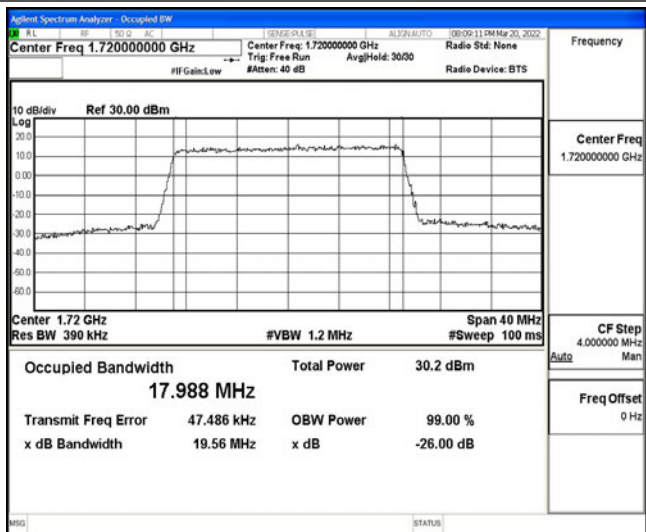

Band4-20MHz-QPSK-20175-100RB#0

Band4-20MHz-QPSK-20300-100RB#0

Band4-20MHz-16QAM-20050-100RB#0

Band4-20MHz-16QAM-20175-100RB#0

Band4-20MHz-16QAM-20300-100RB#0

E.4 Band Edge

Test Result

Band	Bandwidth	Modulation	Channel	RB Configuration	Result(dBm)	Verdict
Band4	1.4MHz	QPSK	19957	6RB#0	-28.75	PASS
Band4	1.4MHz	QPSK	20393	6RB#0	-28.43	PASS
Band4	1.4MHz	16QAM	19957	6RB#0	-29.77	PASS
Band4	1.4MHz	16QAM	20393	6RB#0	-28.72	PASS
Band4	3MHz	QPSK	19965	15RB#0	-25.61	PASS
Band4	3MHz	QPSK	20385	15RB#0	-26.17	PASS
Band4	3MHz	16QAM	19965	15RB#0	-27.36	PASS
Band4	3MHz	16QAM	20385	15RB#0	-26.54	PASS
Band4	5MHz	QPSK	19975	25RB#0	-21.49	PASS
Band4	5MHz	QPSK	20375	25RB#0	-25.73	PASS
Band4	5MHz	16QAM	19975	25RB#0	-26.88	PASS
Band4	5MHz	16QAM	20375	25RB#0	-26.69	PASS
Band4	10MHz	QPSK	20000	50RB#0	-29.99	PASS
Band4	10MHz	QPSK	20350	50RB#0	-29.79	PASS
Band4	10MHz	16QAM	20000	50RB#0	-30.69	PASS
Band4	10MHz	16QAM	20350	50RB#0	-29.83	PASS
Band4	15MHz	QPSK	20025	75RB#0	-31.96	PASS
Band4	15MHz	QPSK	20325	75RB#0	-31.36	PASS
Band4	15MHz	16QAM	20025	75RB#0	-32.62	PASS
Band4	15MHz	16QAM	20325	75RB#0	-31.72	PASS
Band4	20MHz	QPSK	20050	100RB#0	-35.34	PASS
Band4	20MHz	QPSK	20300	100RB#0	-32.43	PASS
Band4	20MHz	16QAM	20050	100RB#0	-34.39	PASS
Band4	20MHz	16QAM	20300	100RB#0	-31.99	PASS