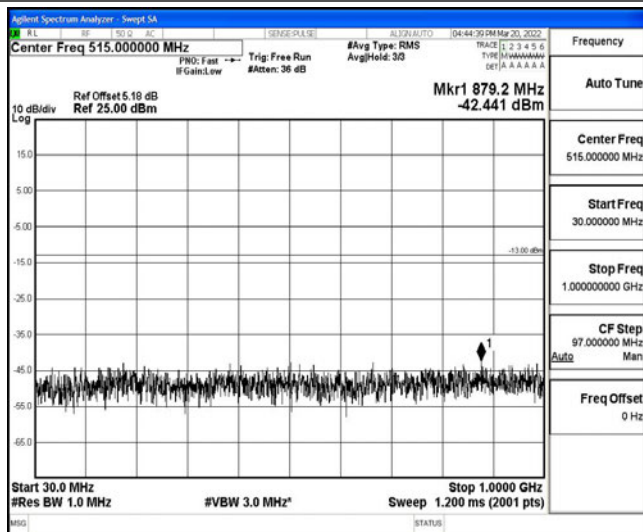

Band4-1.4MHz-16QAM-19957-1RB#0-Range5:10000~20000MHz

Band4-1.4MHz-16QAM-20175-1RB#0-Range1:0.009~0.15MHz

Band4-1.4MHz-16QAM-20175-1RB#0-Range2:0.15~30MHz

Band4-1.4MHz-16QAM-20175-1RB#0-Range3:30~1000MHz

Band4-1.4MHz-16QAM-20175-1RB#0-Range4:1000~10000MHz