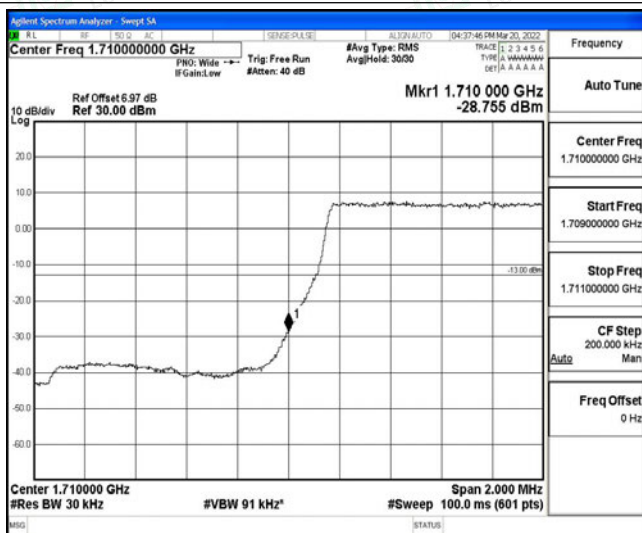

Band4-20MHz-QPSK-20175-100RB#0

Band4-20MHz-QPSK-20300-100RB#0

Band4-20MHz-16QAM-20050-100RB#0

Band4-20MHz-16QAM-20175-100RB#0

Band4-20MHz-16QAM-20300-100RB#0

E.4 Band Edge

Test Result

Band	Bandwidth	Modulation	Channel	RB Configuration	Result(dBm)	Verdict
Band4	1.4MHz	QPSK	19957	6RB#0	-28.75	PASS
Band4	1.4MHz	QPSK	20393	6RB#0	-28.43	PASS
Band4	1.4MHz	16QAM	19957	6RB#0	-29.77	PASS
Band4	1.4MHz	16QAM	20393	6RB#0	-28.72	PASS
Band4	3MHz	QPSK	19965	15RB#0	-25.61	PASS
Band4	3MHz	QPSK	20385	15RB#0	-26.17	PASS
Band4	3MHz	16QAM	19965	15RB#0	-27.36	PASS
Band4	3MHz	16QAM	20385	15RB#0	-26.54	PASS
Band4	5MHz	QPSK	19975	25RB#0	-21.49	PASS
Band4	5MHz	QPSK	20375	25RB#0	-25.73	PASS
Band4	5MHz	16QAM	19975	25RB#0	-26.88	PASS
Band4	5MHz	16QAM	20375	25RB#0	-26.69	PASS
Band4	10MHz	QPSK	20000	50RB#0	-29.99	PASS
Band4	10MHz	QPSK	20350	50RB#0	-29.79	PASS
Band4	10MHz	16QAM	20000	50RB#0	-30.69	PASS
Band4	10MHz	16QAM	20350	50RB#0	-29.83	PASS
Band4	15MHz	QPSK	20025	75RB#0	-31.96	PASS
Band4	15MHz	QPSK	20325	75RB#0	-31.36	PASS
Band4	15MHz	16QAM	20025	75RB#0	-32.62	PASS
Band4	15MHz	16QAM	20325	75RB#0	-31.72	PASS
Band4	20MHz	QPSK	20050	100RB#0	-35.34	PASS
Band4	20MHz	QPSK	20300	100RB#0	-32.43	PASS
Band4	20MHz	16QAM	20050	100RB#0	-34.39	PASS
Band4	20MHz	16QAM	20300	100RB#0	-31.99	PASS

Test Graphs

Band4-1.4MHz-QPSK-19957-6RB#0

Band4-1.4MHz-QPSK-20393-6RB#0

Band4-1.4MHz-16QAM-19957-6RB#0

Band4-1.4MHz-16QAM-20393-6RB#0

Band4-3MHz-QPSK-19965-15RB#0

Band4-3MHz-QPSK-20385-15RB#0

Band4-3MHz-16QAM-19965-15RB#0