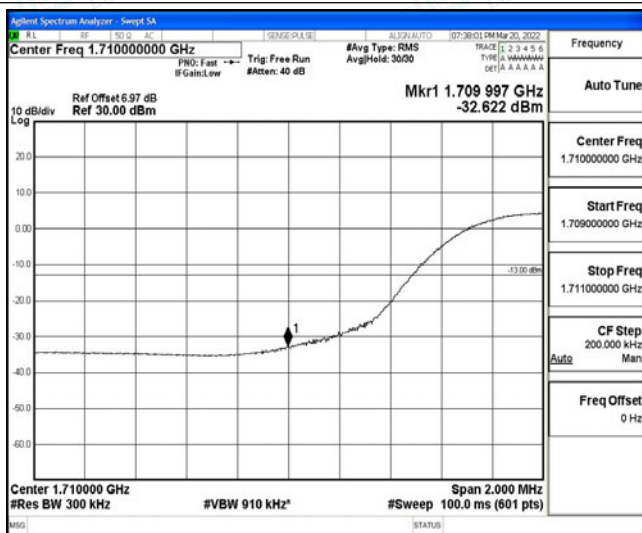

Band4-10MHz-16QAM-20000-50RB#0

Band4-10MHz-16QAM-20350-50RB#0

Band4-15MHz-QPSK-20025-75RB#0

Band4-15MHz-QPSK-20325-75RB#0

Band4-15MHz-16QAM-20025-75RB#0

Band4-15MHz-16QAM-20325-75RB#0

Band4-20MHz-QPSK-20050-100RB#0