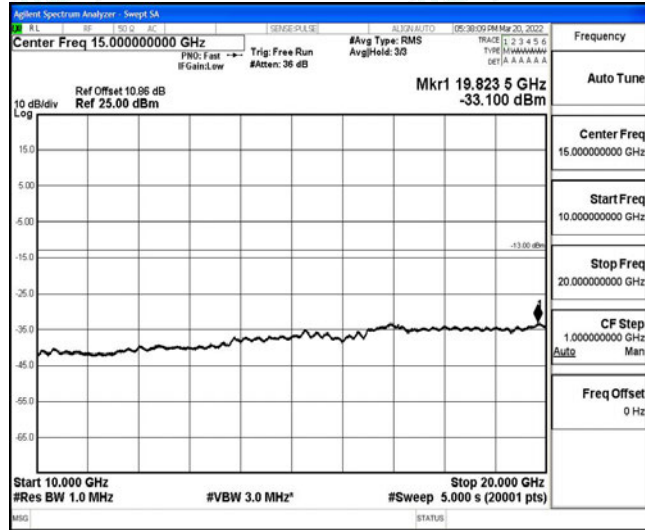

Band4-3MHz-16QAM-20385-1RB#0-Range1:0.009~0.15MHz