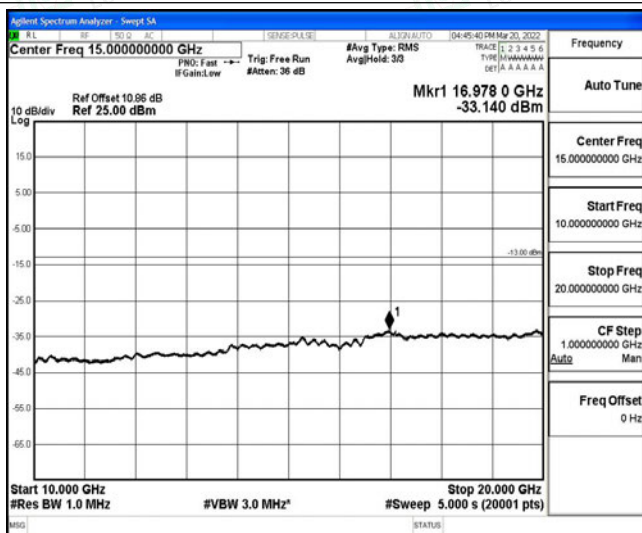

Band4-1.4MHz-16QAM-20393-1RB#0-Range1:0.009~0.15MHz