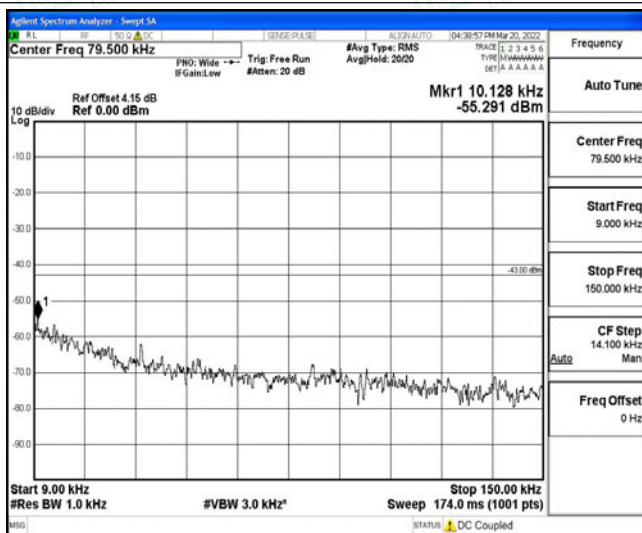

Band4-1.4MHz-QPSK-19957-1RB#0-Range2:0.15~30MHz