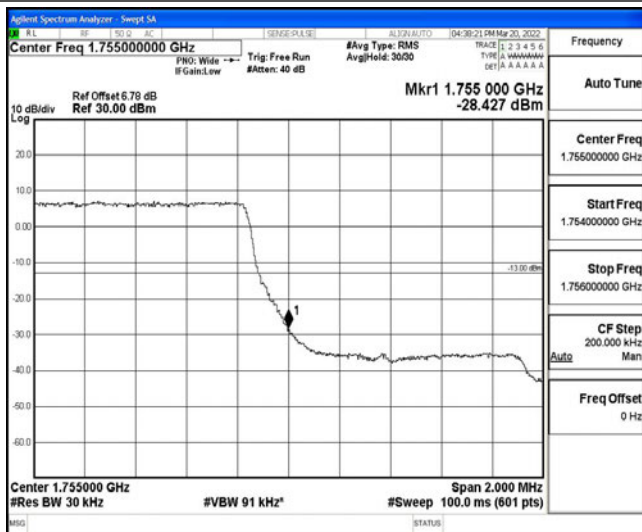

Band4-1.4MHz-16QAM-19957-6RB#0