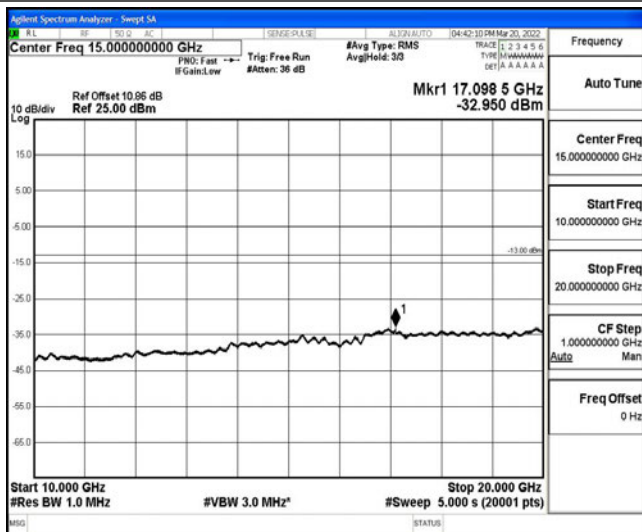

Band4-1.4MHz-16QAM-20175-1RB#0-Range1:0.009~0.15MHz