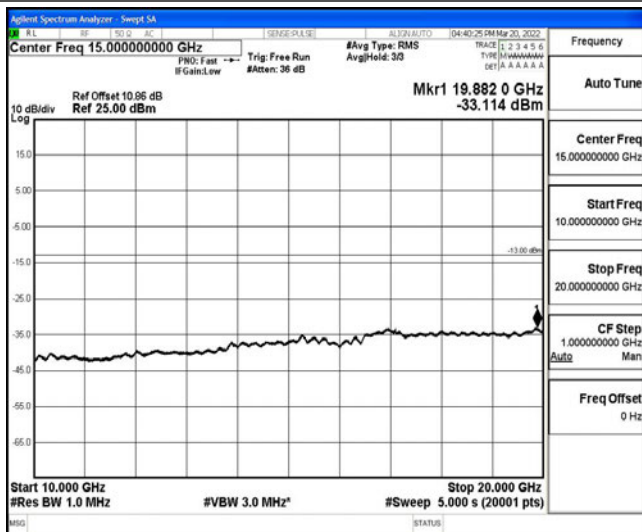

Band4-1.4MHz-QPSK-20175-1RB#0-Range1:0.009~0.15MHz