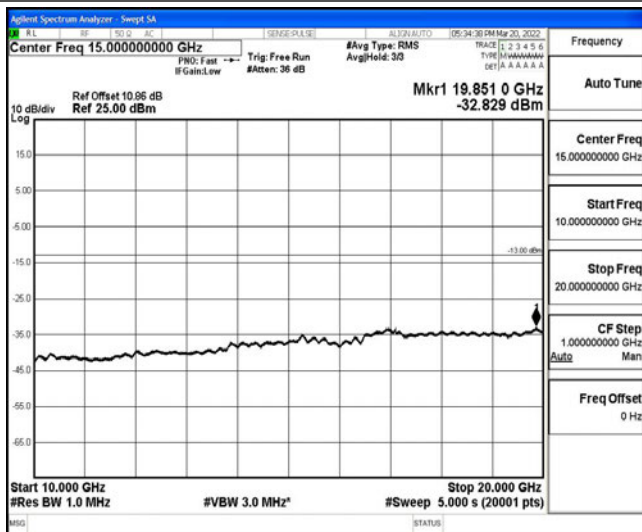

Band4-3MHz-16QAM-20175-1RB#0-Range1:0.009~0.15MHz