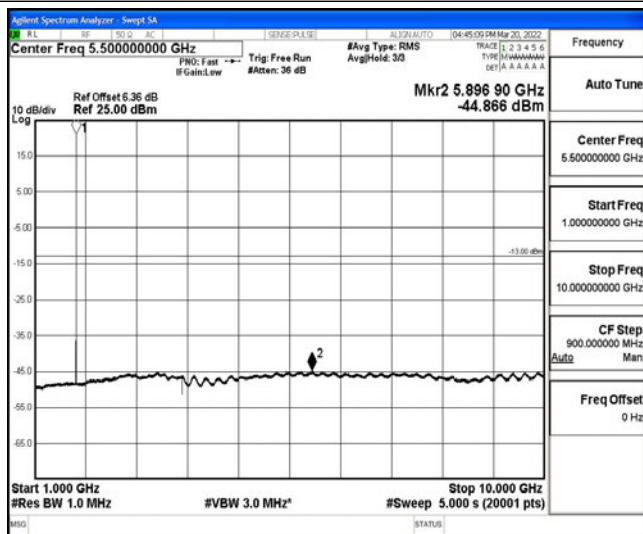

Band4-1.4MHz-16QAM-19957-1RB#0-Range5:10000~20000MHz

Band4-1.4MHz-16QAM-20175-1RB#0-Range1:0.009~0.15MHz

Band4-1.4MHz-16QAM-20175-1RB#0-Range2:0.15~30MHz

Band4-1.4MHz-16QAM-20175-1RB#0-Range3:30~1000MHz

Band4-1.4MHz-16QAM-20175-1RB#0-Range4:1000~10000MHz