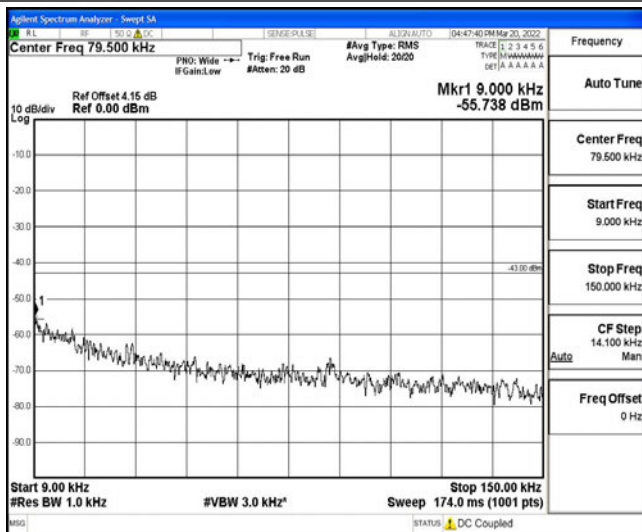

Band4-1.4MHz-16QAM-20393-1RB#0-Range2:0.15~30MHz