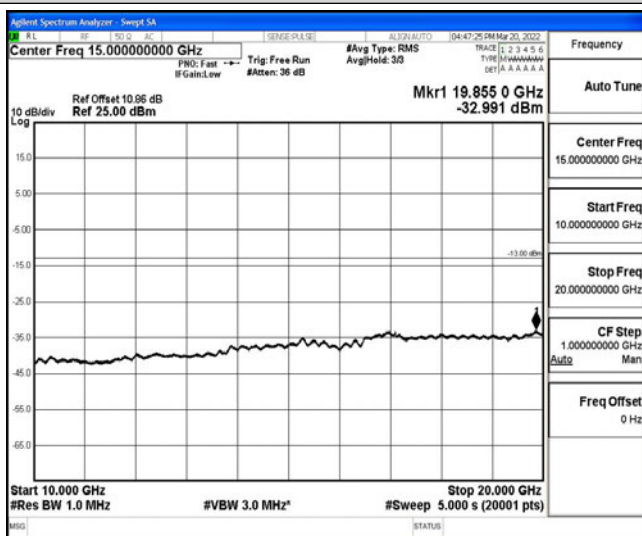

Band4-1.4MHz-16QAM-19957-1RB#0-Range1:0.009~0.15MHz