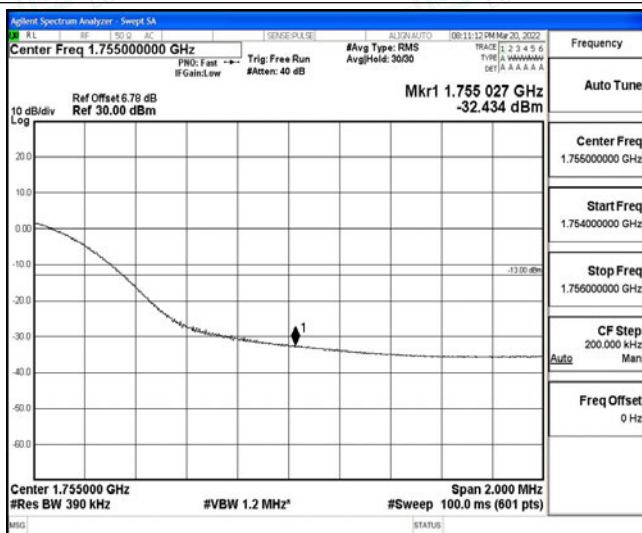

Band4-20MHz-16QAM-20050-100RB#0