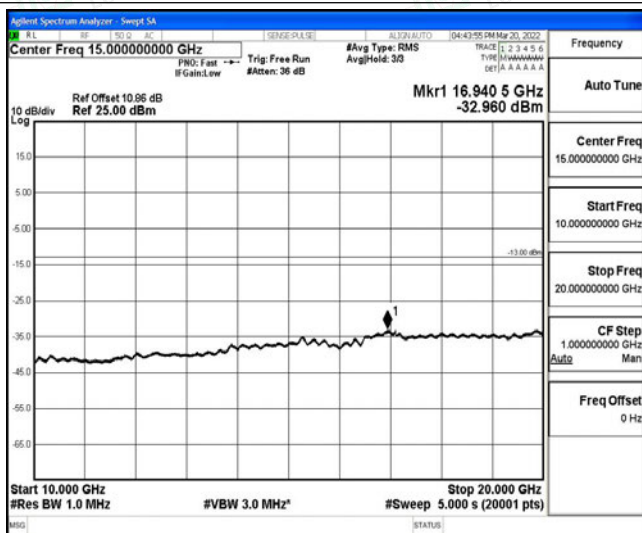

Band4-1.4MHz-QPSK-20393-1RB#0-Range1:0.009~0.15MHz