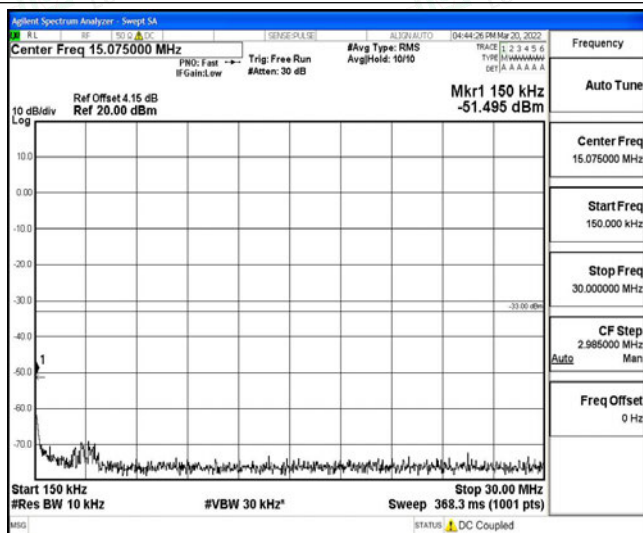

Band4-1.4MHz-16QAM-19957-1RB#0-Range5:10000~20000MHz

Band4-1.4MHz-16QAM-20175-1RB#0-Range1:0.009~0.15MHz

Band4-1.4MHz-16QAM-20175-1RB#0-Range2:0.15~30MHz

Band4-1.4MHz-16QAM-20175-1RB#0-Range3:30~1000MHz

Band4-1.4MHz-16QAM-20175-1RB#0-Range4:1000~10000MHz