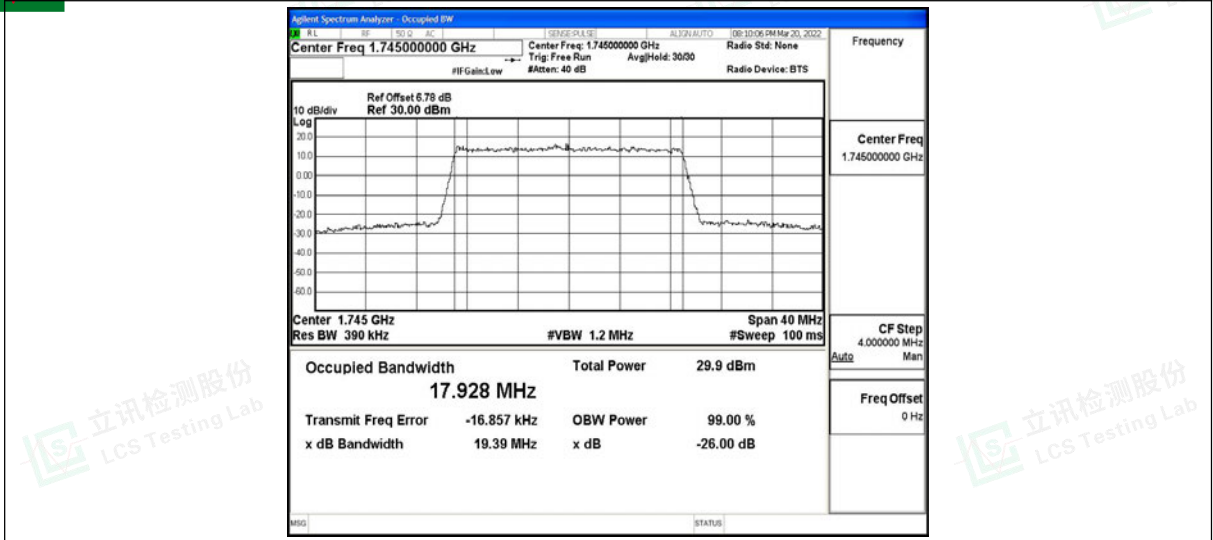

Band4-20MHz-QPSK-20175-100RB#0

Band4-20MHz-QPSK-20300-100RB#0

Band4-20MHz-16QAM-20050-100RB#0

Band4-20MHz-16QAM-20175-100RB#0

Band4-20MHz-16QAM-20300-100RB#0

E.4 Band Edge

Test Result

Band	Bandwidth	Modulation	Channel	RB Configuration	Result(dBm)	Verdict
Band4	1.4MHz	QPSK	19957	6RB#0	-28.75	PASS
Band4	1.4MHz	QPSK	20393	6RB#0	-28.43	PASS
Band4	1.4MHz	16QAM	19957	6RB#0	-29.77	PASS
Band4	1.4MHz	16QAM	20393	6RB#0	-28.72	PASS
Band4	3MHz	QPSK	19965	15RB#0	-25.61	PASS
Band4	3MHz	QPSK	20385	15RB#0	-26.17	PASS
Band4	3MHz	16QAM	19965	15RB#0	-27.36	PASS
Band4	3MHz	16QAM	20385	15RB#0	-26.54	PASS
Band4	5MHz	QPSK	19975	25RB#0	-21.49	PASS
Band4	5MHz	QPSK	20375	25RB#0	-25.73	PASS
Band4	5MHz	16QAM	19975	25RB#0	-26.88	PASS
Band4	5MHz	16QAM	20375	25RB#0	-26.69	PASS
Band4	10MHz	QPSK	20000	50RB#0	-29.99	PASS
Band4	10MHz	QPSK	20350	50RB#0	-29.79	PASS
Band4	10MHz	16QAM	20000	50RB#0	-30.69	PASS
Band4	10MHz	16QAM	20350	50RB#0	-29.83	PASS
Band4	15MHz	QPSK	20025	75RB#0	-31.96	PASS
Band4	15MHz	QPSK	20325	75RB#0	-31.36	PASS
Band4	15MHz	16QAM	20025	75RB#0	-32.62	PASS
Band4	15MHz	16QAM	20325	75RB#0	-31.72	PASS
Band4	20MHz	QPSK	20050	100RB#0	-35.34	PASS
Band4	20MHz	QPSK	20300	100RB#0	-32.43	PASS
Band4	20MHz	16QAM	20050	100RB#0	-34.39	PASS
Band4	20MHz	16QAM	20300	100RB#0	-31.99	PASS