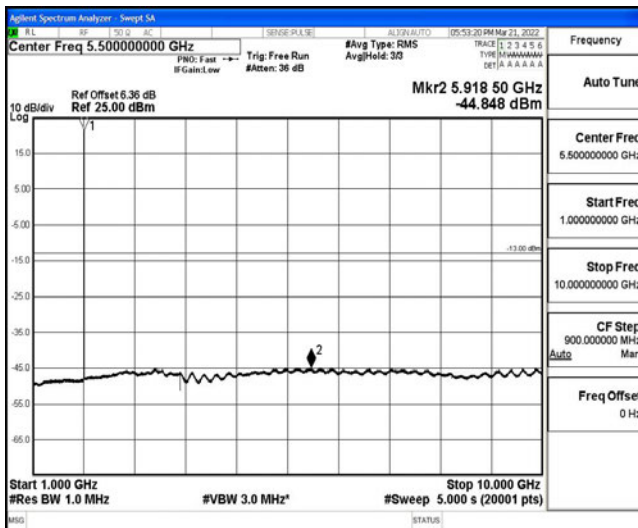

Band2-3MHz-16QAM-19185-1RB#0-Range5:10000~20000MHz