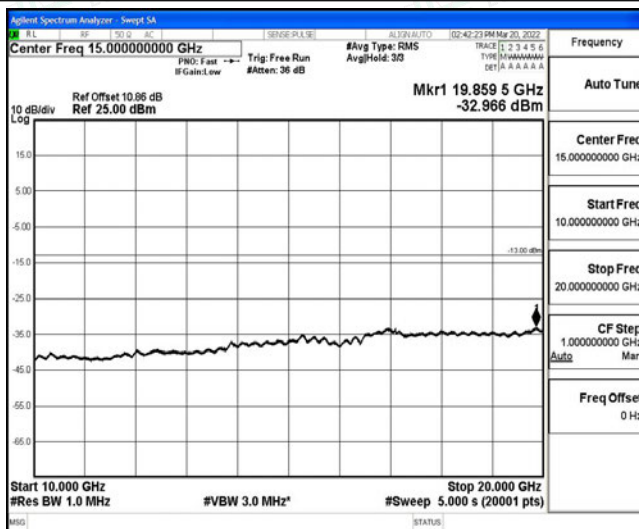

Band2-10MHz-16QAM-19150-1RB#0-Range1:0.009~0.15MHz