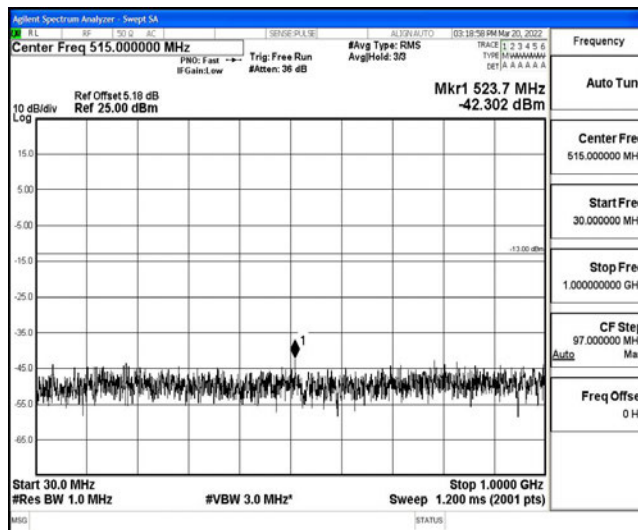

Band2-15MHz-16QAM-18675-1RB#0-Range1:0.009~0.15MHz

Band2-15MHz-16QAM-18675-1RB#0-Range2:0.15~30MHz

Band2-15MHz-16QAM-18675-1RB#0-Range3:30~1000MHz

Band2-15MHz-16QAM-18675-1RB#0-Range4:1000~10000MHz

Shenzhen LCS Compliance Testing Laboratory Ltd.  
 Add: 101, 201 Bldg A & 301 Bldg C, Juji Industrial Park Yabianxueziwei, Shajing Street, Baoan District, Shenzhen, 518000, China  
 Tel: +(86) 0755-82591330 | E-mail: webmaster@lcs-cert.com | Web: www.lcs-cert.com  
 Scan code to check authenticity