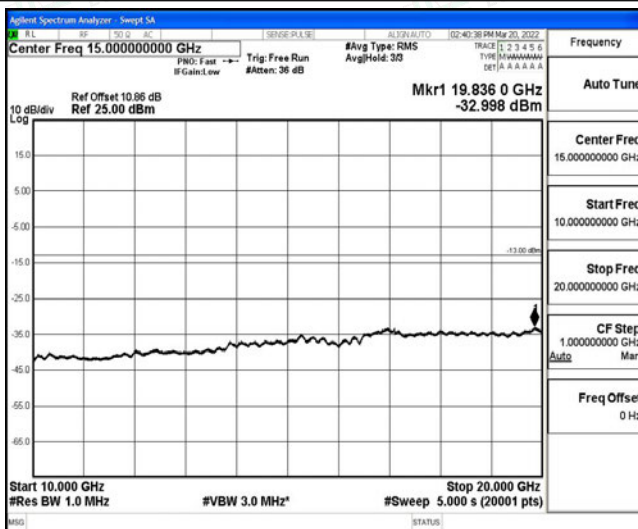

Band2-10MHz-QPSK-19150-1RB#0-Range1:0.009~0.15MHz