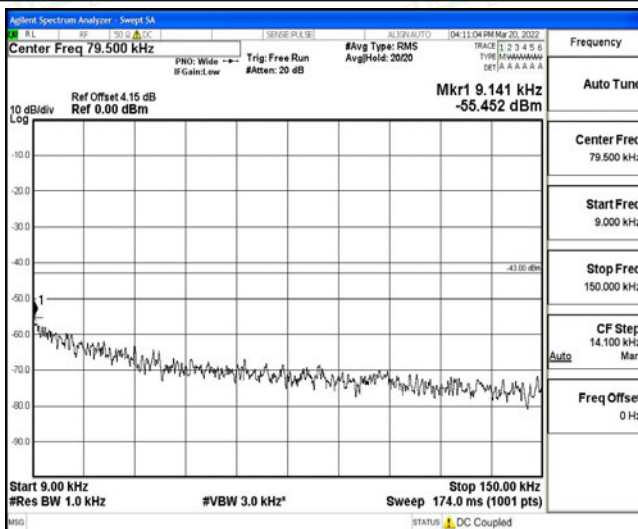

Band2-15MHz-16QAM-19125-1RB#0-Range3:30~1000MHz

Band2-15MHz-16QAM-19125-1RB#0-Range4:1000~10000MHz

Band2-15MHz-16QAM-19125-1RB#0-Range5:10000~20000MHz

Band2-20MHz-QPSK-18700-1RB#0-Range1:0.009~0.15MHz

Shenzhen LCS Compliance Testing Laboratory Ltd.  
 Add: 101, 201 Bldg A & 301 Bldg C, Juji Industrial Park Yabianxueziwei, Shajing Street, Baoan District, Shenzhen, 518000, China  
 Tel: +(86) 0755-82591330 | E-mail: webmaster@lcs-cert.com | Web: www.lcs-cert.com  
 Scan code to check authenticity