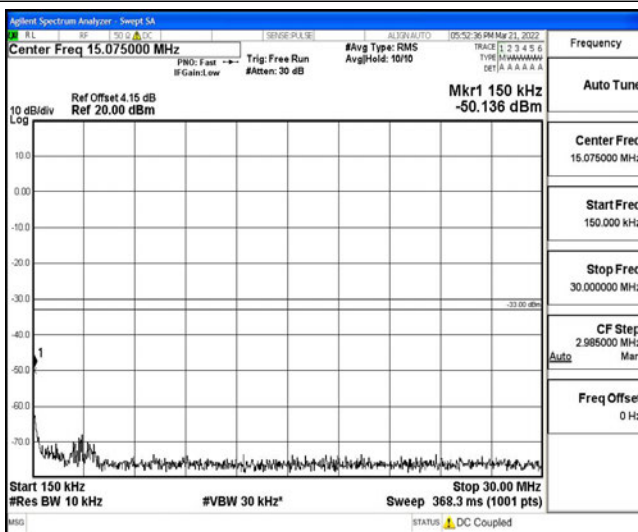

Band2-3MHz-16QAM-19185-1RB#0-Range3:30~1000MHz

Shenzhen LCS Compliance Testing Laboratory Ltd.
Add: 101, 201 Bldg A & 301 Bldg C, Juji Industrial Park Yabianxueziwei, Shajing Street, Baoan District, Shenzhen, 518000, China
Tel: +(86) 0755-82591330 | E-mail: webmaster@lcs-cert.com | Web: www.lcs-cert.com
Scan code to check authenticity