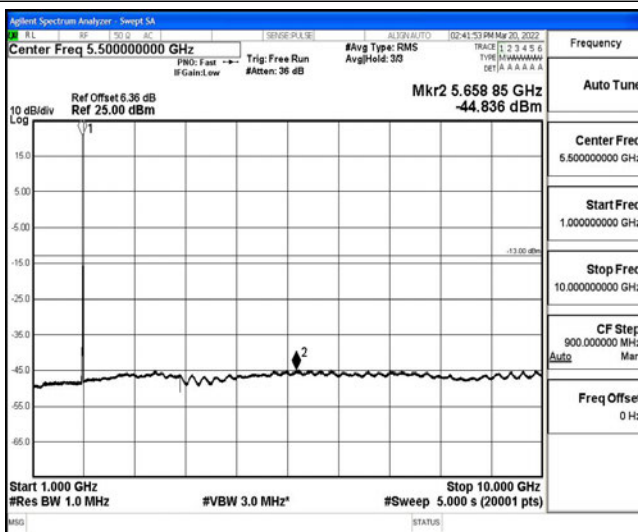

Band2-10MHz-16QAM-18900-1RB#0-Range5:10000~20000MHz

Shenzhen LCS Compliance Testing Laboratory Ltd.
Add: 101, 201 Bldg A & 301 Bldg C, Juji Industrial Park Yabianxueziwei, Shajing Street, Baoan District, Shenzhen, 518000, China
Tel: +(86) 0755-82591330 | E-mail: webmaster@lcs-cert.com | Web: www.lcs-cert.com
Scan code to check authenticity