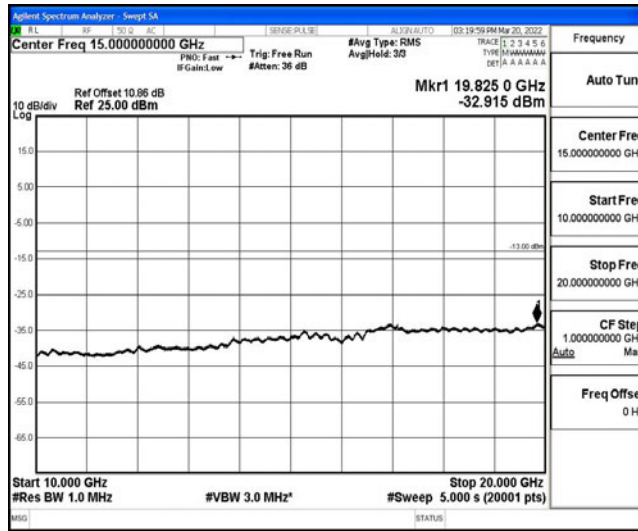

Band2-15MHz-16QAM-18900-1RB#0-Range1:0.009~0.15MHz