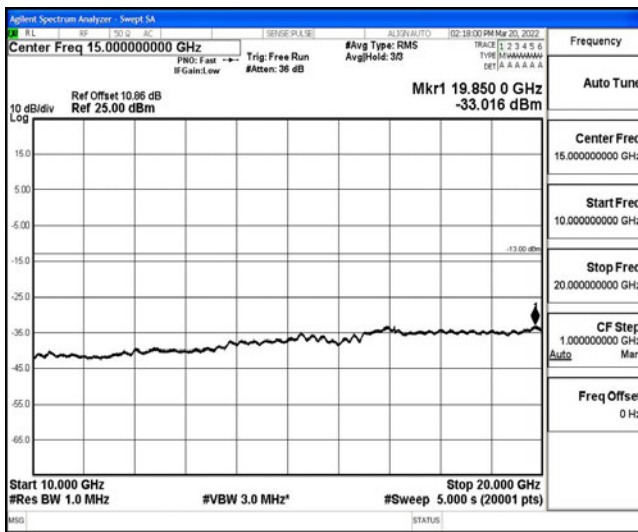

Band2-5MHz-16QAM-18625-1RB#0-Range1:0.009~0.15MHz