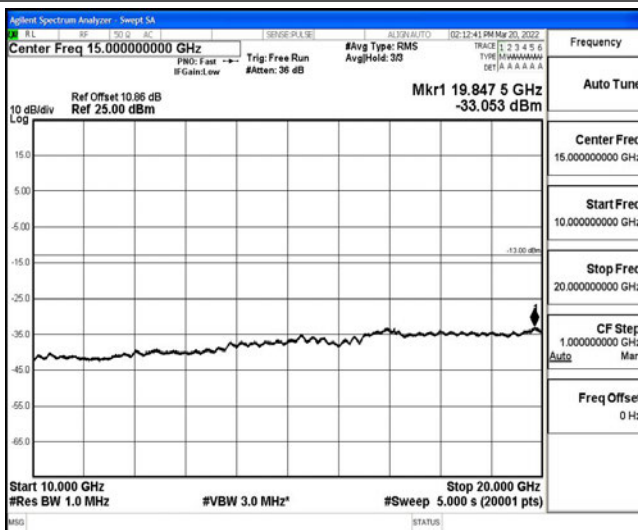

Band2-5MHz-16QAM-18900-1RB#0-Range1:0.009~0.15MHz