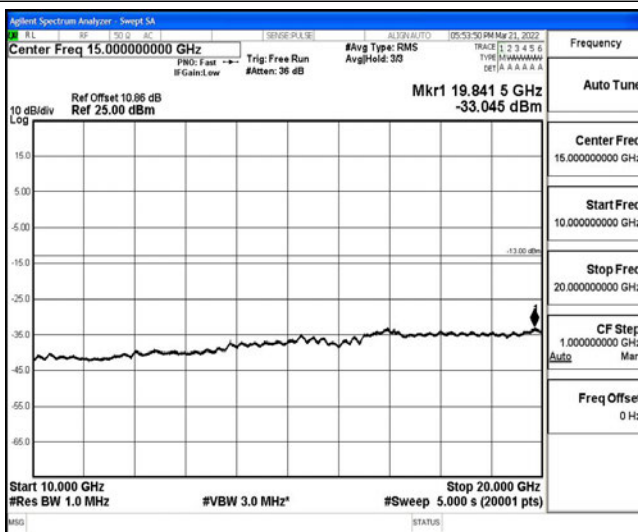

Band2-5MHz-QPSK-18625-1RB#0-Range1:0.009~0.15MHz