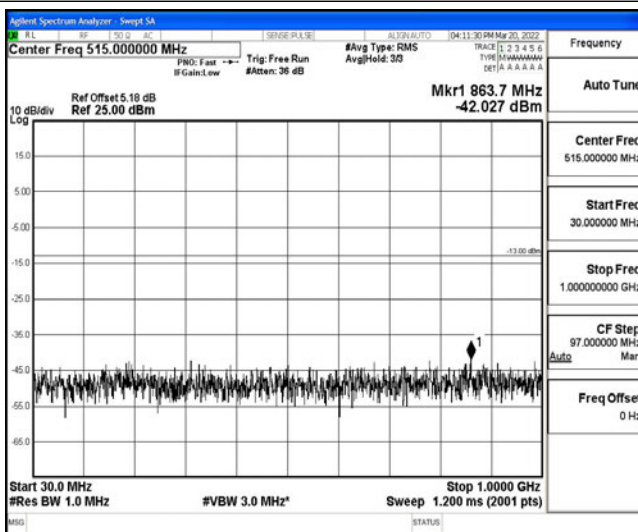

Band2-20MHz-QPSK-18700-1RB#0-Range4:1000~10000MHz