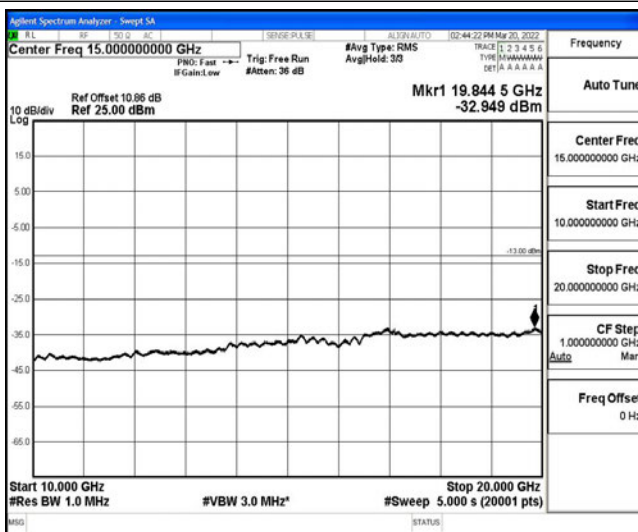

Band2-10MHz-16QAM-18650-1RB#0-Range1:0.009~0.15MHz