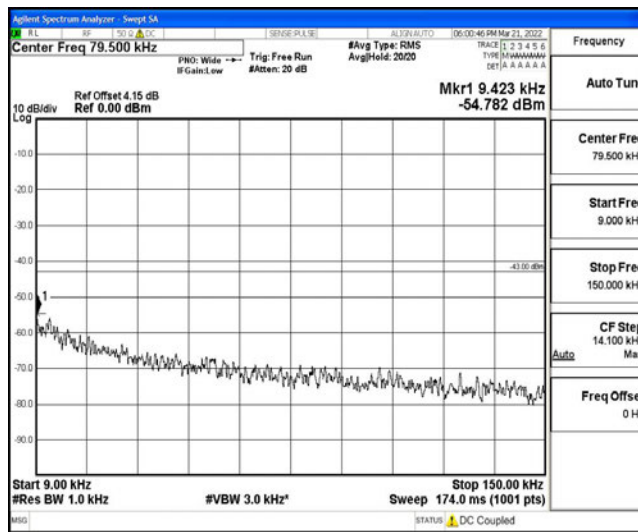

Band2-15MHz-16QAM-18900-1RB#0-Range2:0.15~30MHz

Shenzhen LCS Compliance Testing Laboratory Ltd.
Add: 101, 201 Bldg A & 301 Bldg C, Juji Industrial Park Yabianxueziwei, Shajing Street, Baoan District, Shenzhen, 518000, China
Tel: +(86) 0755-82591330 | E-mail: webmaster@lcs-cert.com | Web: www.lcs-cert.com
Scan code to check authenticity