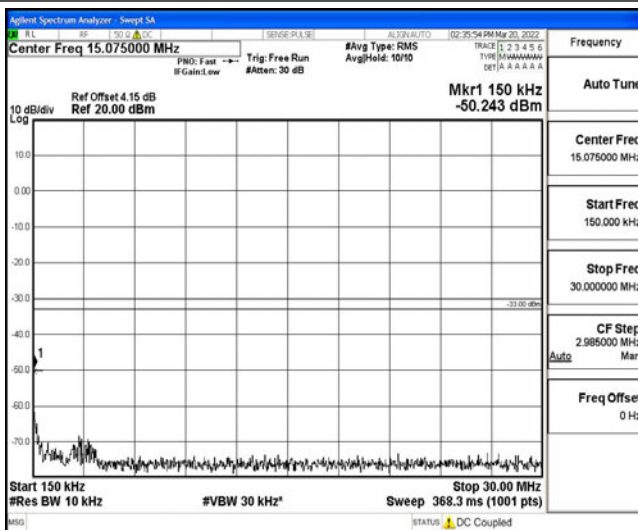

Band2-10MHz-QPSK-18650-1RB#0-Range3:30~1000MHz