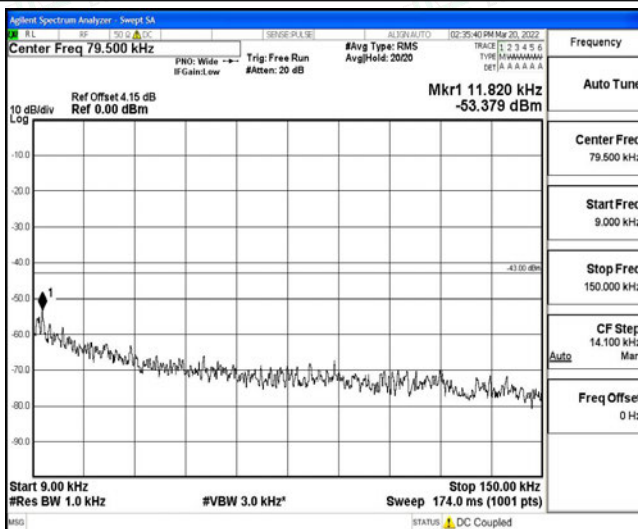

Band2-5MHz-16QAM-19175-1RB#0-Range4:1000~10000MHz

Band2-5MHz-16QAM-19175-1RB#0-Range5:10000~20000MHz

Band2-10MHz-QPSK-18650-1RB#0-Range1:0.009~0.15MHz

Shenzhen LCS Compliance Testing Laboratory Ltd.  
 Add: 101, 201 Bldg A & 301 Bldg C, Juji Industrial Park Yabianxueziwei, Shajing Street, Baoan District, Shenzhen, 518000, China  
 Tel: +(86) 0755-82591330 | E-mail: webmaster@lcs-cert.com | Web: www.lcs-cert.com  
 Scan code to check authenticity