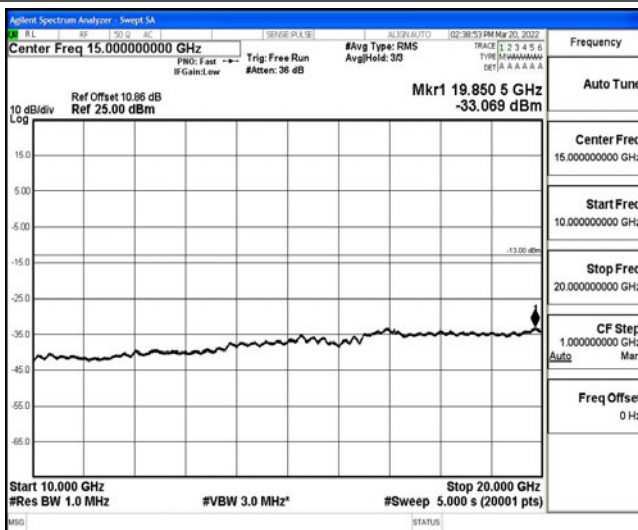

Band2-10MHz-16QAM-18900-1RB#0-Range1:0.009~0.15MHz