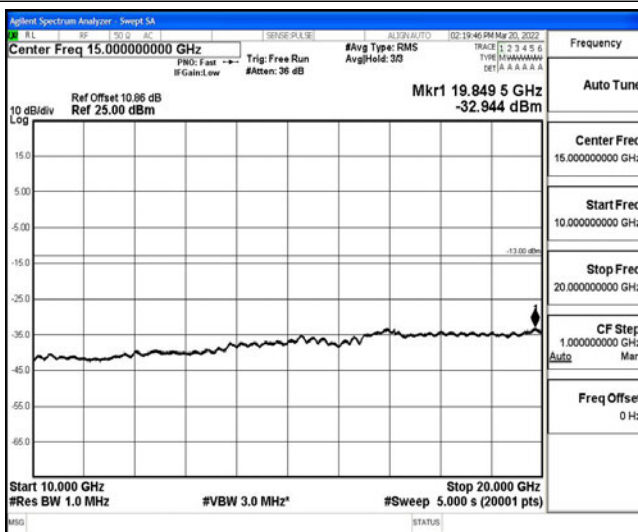

Band2-10MHz-QPSK-18650-1RB#0-Range1:0.009~0.15MHz

Shenzhen LCS Compliance Testing Laboratory Ltd.
Add: 101, 201 Bldg A & 301 Bldg C, Juji Industrial Park Yabianxueziwei, Shajing Street, Baoan District, Shenzhen, 518000, China
Tel: +(86) 0755-82591330 | E-mail: webmaster@lcs-cert.com | Web: www.lcs-cert.com
Scan code to check authenticity