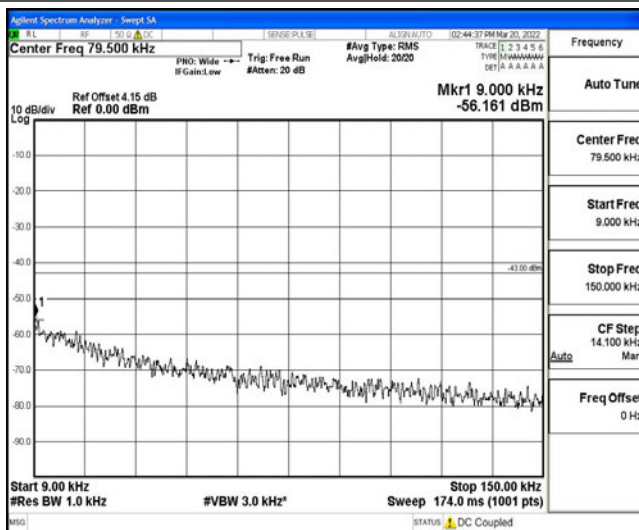

Band2-10MHz-16QAM-19150-1RB#0-Range2:0.15~30MHz