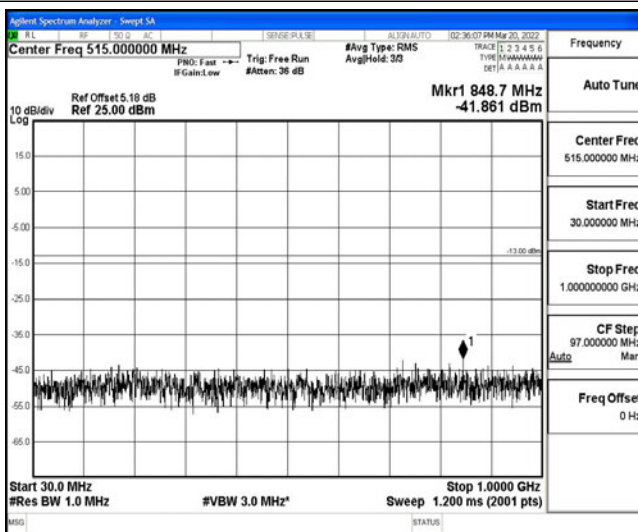

Band2-10MHz-QPSK-18650-1RB#0-Range4:1000~10000MHz

Shenzhen LCS Compliance Testing Laboratory Ltd.
Add: 101, 201 Bldg A & 301 Bldg C, Juji Industrial Park Yabianxueziwei, Shajing Street, Baoan District, Shenzhen, 518000, China
Tel: +(86) 0755-82591330 | E-mail: webmaster@lcs-cert.com | Web: www.lcs-cert.com
Scan code to check authenticity