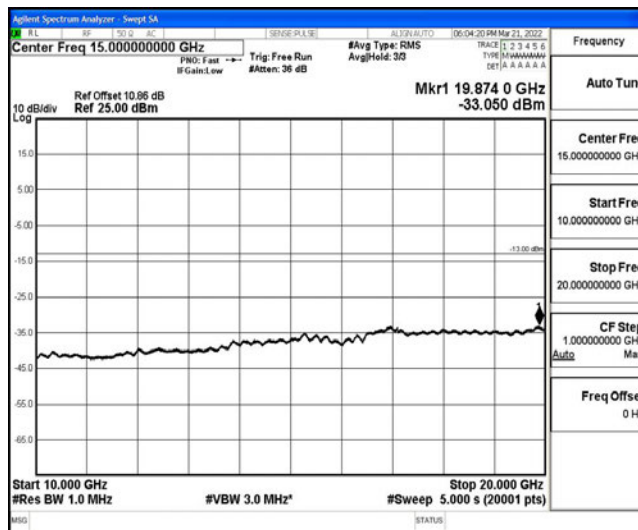

Band2-20MHz-QPSK-18700-1RB#0-Range1:0.009~0.15MHz

Shenzhen LCS Compliance Testing Laboratory Ltd.
Add: 101, 201 Bldg A & 301 Bldg C, Juji Industrial Park Yabianxueziwei, Shajing Street, Baoan District, Shenzhen, 518000, China
Tel: +(86) 0755-82591330 | E-mail: webmaster@lcs-cert.com | Web: www.lcs-cert.com
Scan code to check authenticity