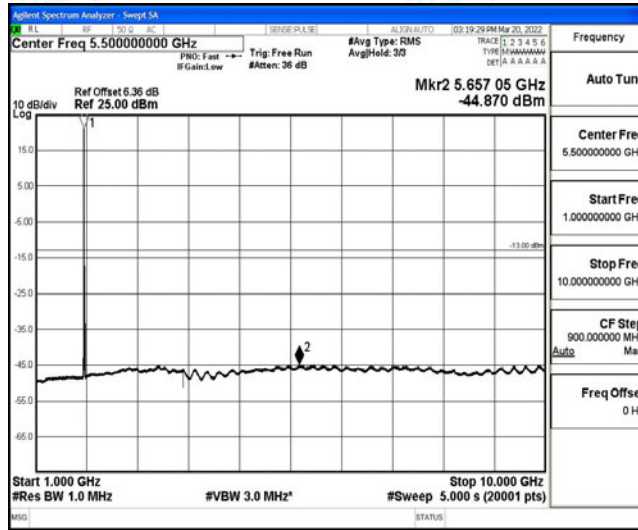

Band2-15MHz-16QAM-18675-1RB#0-Range1:0.009~0.15MHz

Band2-15MHz-16QAM-18675-1RB#0-Range2:0.15~30MHz

Band2-15MHz-16QAM-18675-1RB#0-Range3:30~1000MHz

Band2-15MHz-16QAM-18675-1RB#0-Range4:1000~10000MHz

Shenzhen LCS Compliance Testing Laboratory Ltd.  
 Add: 101, 201 Bldg A & 301 Bldg C, Juji Industrial Park Yabianxueziwei, Shajing Street, Baoan District, Shenzhen, 518000, China  
 Tel: +(86) 0755-82591330 | E-mail: webmaster@lcs-cert.com | Web: www.lcs-cert.com  
 Scan code to check authenticity