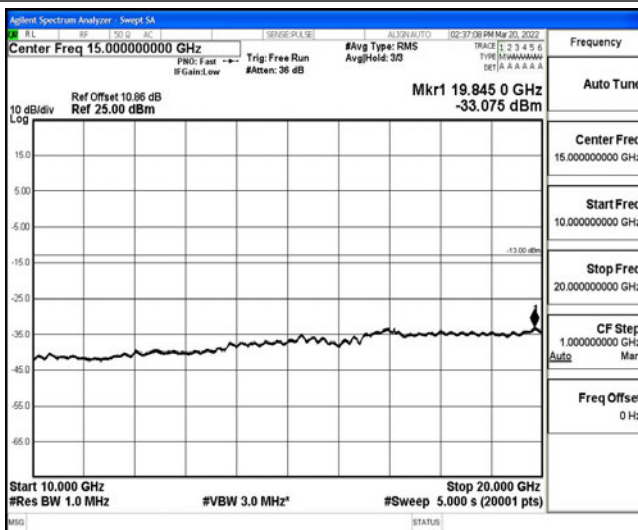

Band2-10MHz-QPSK-18900-1RB#0-Range1:0.009~0.15MHz