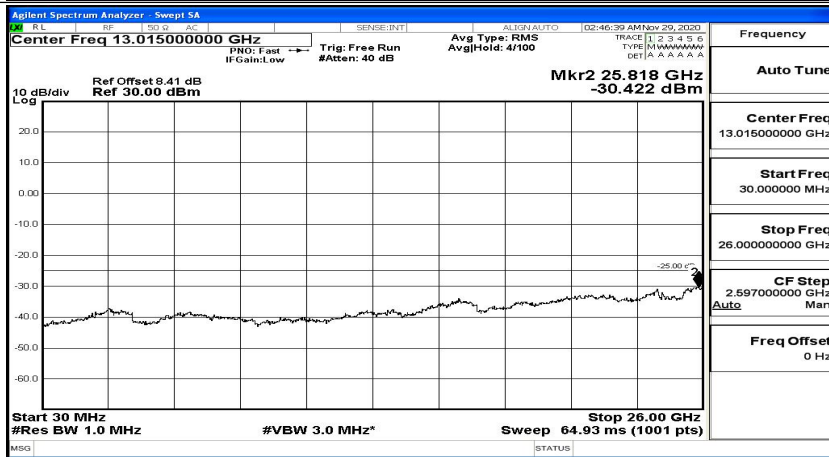

(Channel Bandwidth:20 MHz)_HCH_QPSK_1RB#99