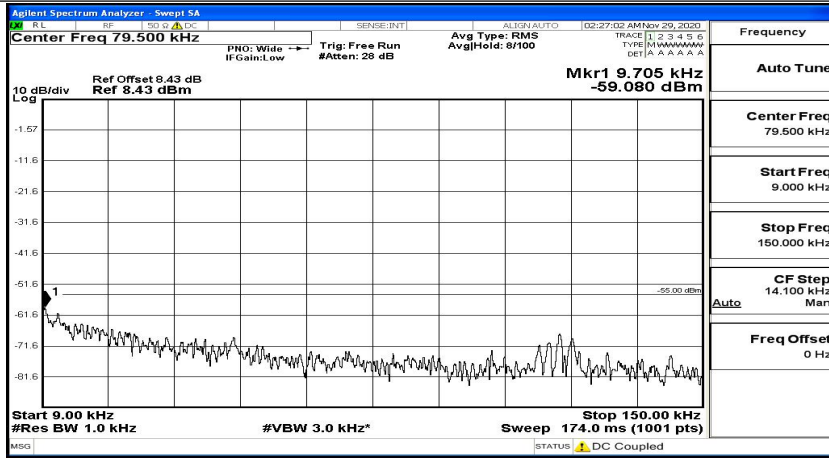

(Channel Bandwidth:15 MHz)_HCH_16QAM_1RB#0

(Channel Bandwidth:15 MHz)_HCH_16QAM_1RB#37

(Channel Bandwidth:15 MHz)_HCH_16QAM_1RB#74

Channel Bandwidth: 20 MHz

(Channel Bandwidth:20 MHz)_LCH_QPSK_1RB#49

(Channel Bandwidth:20 MHz)_LCH_QPSK_1RB#99