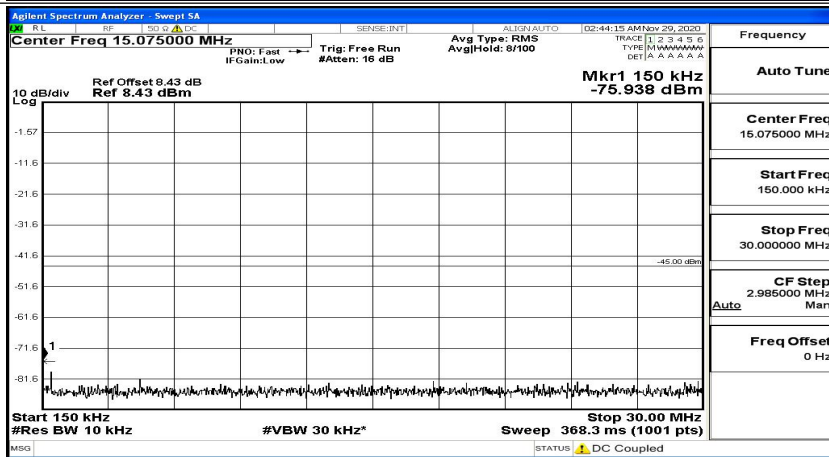

(Channel Bandwidth:20 MHz)_MCH_QPSK_1RB#0

(Channel Bandwidth:20 MHz)_MCH_QPSK_1RB#49