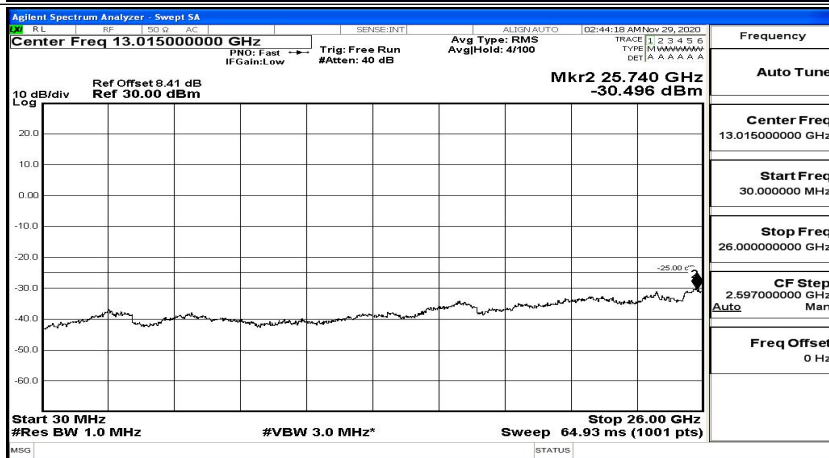

(Channel Bandwidth:20 MHz)_MCH_QPSK_1RB#0

(Channel Bandwidth:20 MHz)_MCH_QPSK_1RB#49