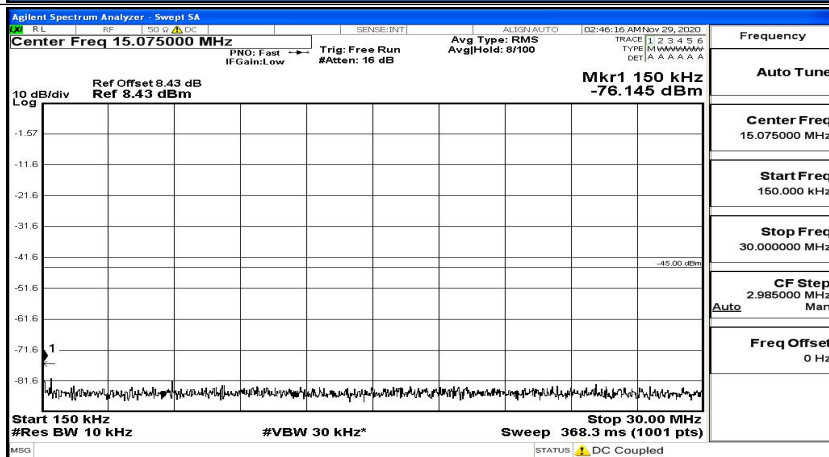

(Channel Bandwidth:20 MHz)_MCH_QPSK_1RB#0

(Channel Bandwidth:20 MHz)_MCH_QPSK_1RB#49

(Channel Bandwidth:20 MHz)_MCH_QPSK_1RB#99

(Channel Bandwidth:20 MHz)_HCH_QPSK_1RB#0

(Channel Bandwidth:20 MHz)_HCH_QPSK_1RB#49