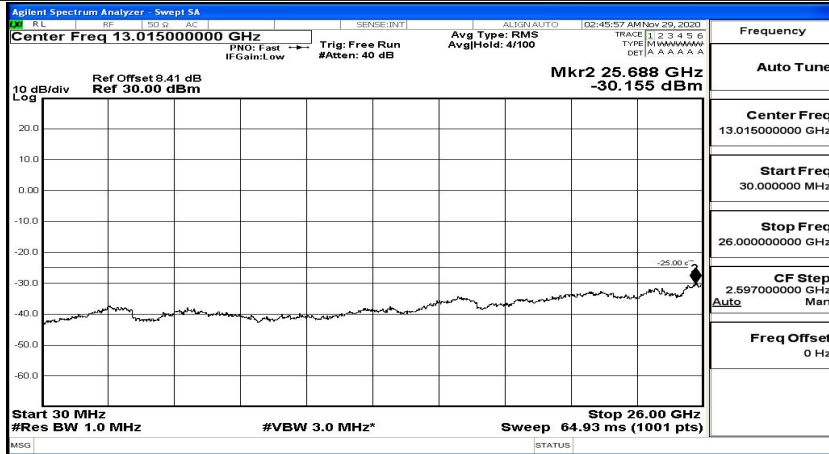

(Channel Bandwidth:20 MHz)_MCH_QPSK_1RB#0

(Channel Bandwidth:20 MHz)_MCH_QPSK_1RB#49

(Channel Bandwidth:20 MHz)_MCH_QPSK_1RB#99

(Channel Bandwidth:20 MHz)_HCH_QPSK_1RB#0

(Channel Bandwidth:20 MHz)_HCH_QPSK_1RB#49