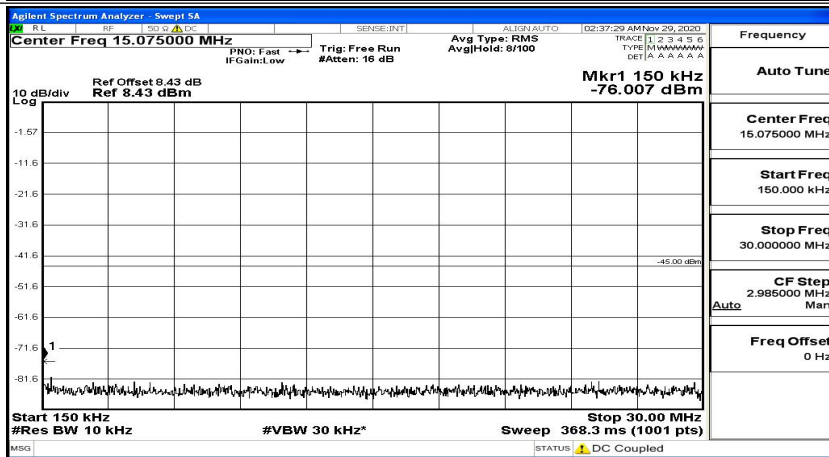

(Channel Bandwidth:20 MHz)_LCH_16QAM_1RB#0

(Channel Bandwidth:20 MHz)_LCH_16QAM_1RB#49