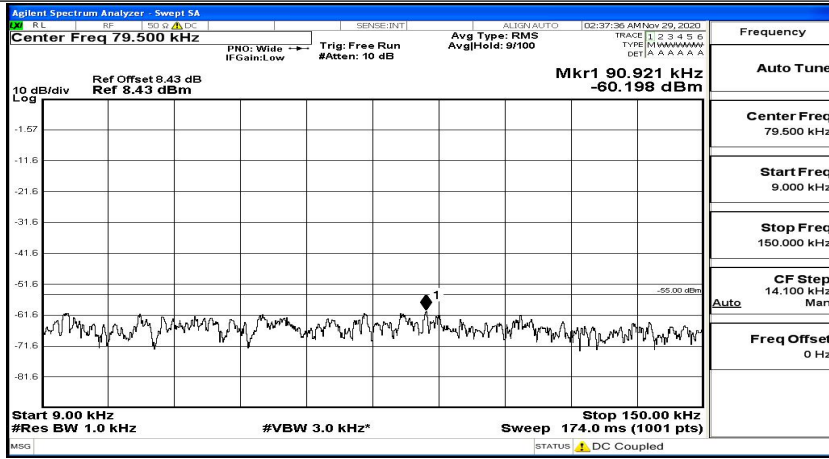

(Channel Bandwidth:20 MHz)_LCH_16QAM_1RB#99