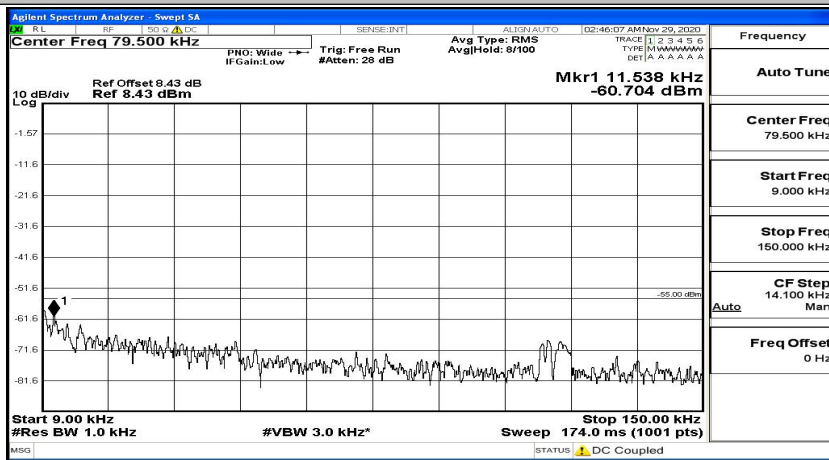

(Channel Bandwidth:20 MHz)_MCH_QPSK_1RB#0

(Channel Bandwidth:20 MHz)_MCH_QPSK_1RB#49

(Channel Bandwidth:20 MHz)_MCH_QPSK_1RB#99

(Channel Bandwidth:20 MHz)_HCH_QPSK_1RB#0

(Channel Bandwidth:20 MHz)_HCH_QPSK_1RB#49