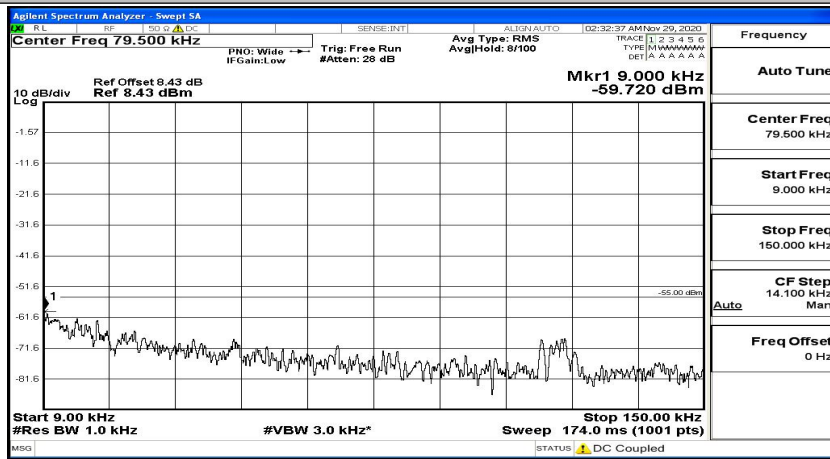

(Channel Bandwidth:15 MHz)_HCH_16QAM_1RB#0

(Channel Bandwidth:15 MHz)_HCH_16QAM_1RB#37

(Channel Bandwidth:15 MHz)_HCH_16QAM_1RB#74

Channel Bandwidth: 20 MHz

(Channel Bandwidth:20 MHz)_LCH_QPSK_1RB#49

(Channel Bandwidth:20 MHz)_LCH_QPSK_1RB#99