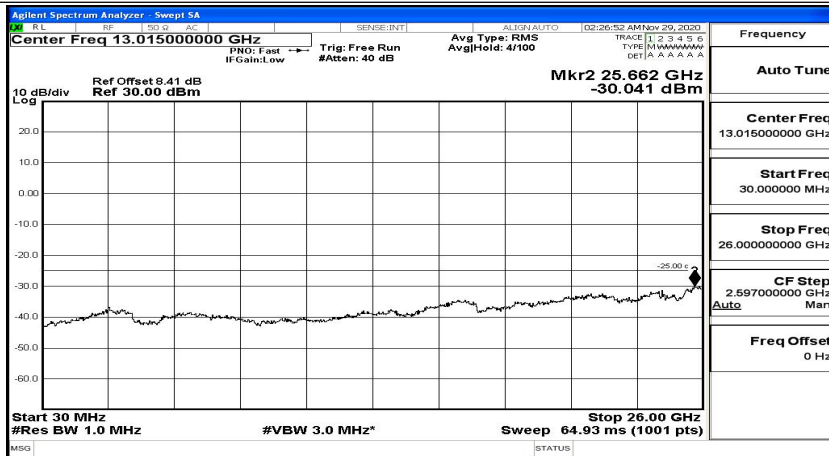

(Channel Bandwidth:15 MHz)_HCH_16QAM_1RB#0

(Channel Bandwidth:15 MHz)_HCH_16QAM_1RB#37

(Channel Bandwidth:15 MHz)_HCH_16QAM_1RB#74

Channel Bandwidth: 20 MHz

(Channel Bandwidth:20 MHz)_LCH_QPSK_1RB#49

(Channel Bandwidth:20 MHz)_LCH_QPSK_1RB#99