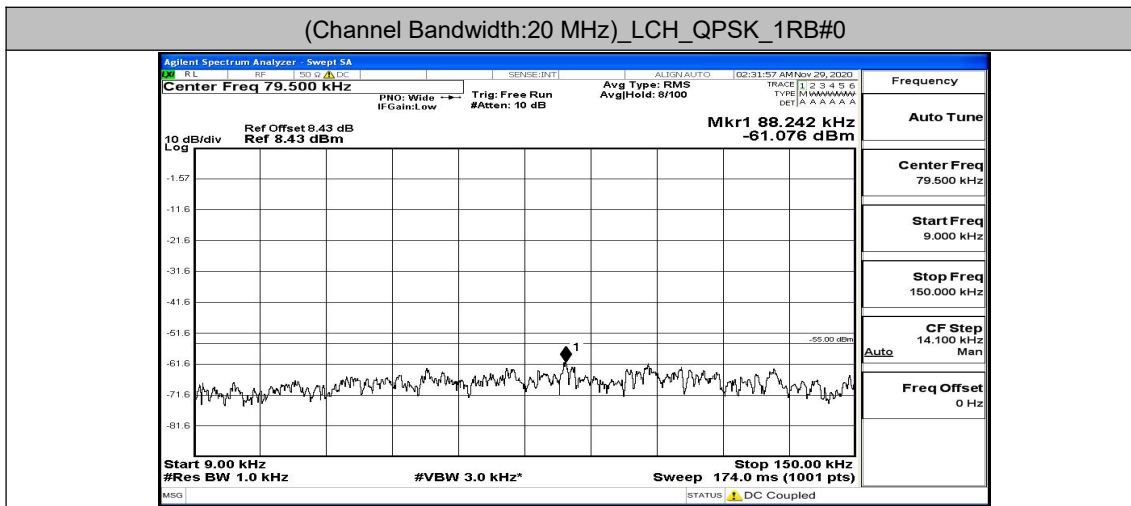

(Channel Bandwidth:15 MHz)_HCH_16QAM_1RB#0

(Channel Bandwidth:15 MHz)_HCH_16QAM_1RB#37

(Channel Bandwidth:15 MHz)_HCH_16QAM_1RB#74

Channel Bandwidth: 20 MHz

(Channel Bandwidth:20 MHz)_LCH_QPSK_1RB#49

(Channel Bandwidth:20 MHz)_LCH_QPSK_1RB#99

(Channel Bandwidth:20 MHz)_MCH_QPSK_1RB#0

(Channel Bandwidth:20 MHz)_MCH_QPSK_1RB#49

(Channel Bandwidth:20 MHz)_MCH_QPSK_1RB#99

(Channel Bandwidth:20 MHz)_HCH_QPSK_1RB#0

(Channel Bandwidth:20 MHz)_HCH_QPSK_1RB#49