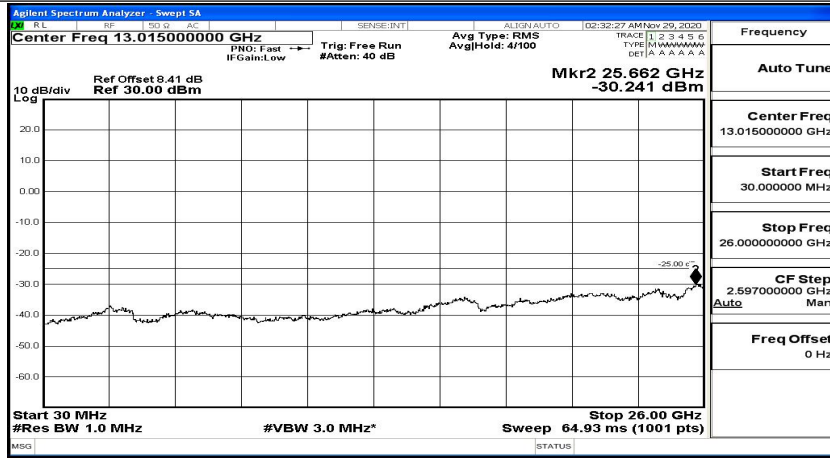

(Channel Bandwidth:15 MHz)_HCH_16QAM_1RB#0

(Channel Bandwidth:15 MHz)_HCH_16QAM_1RB#37

(Channel Bandwidth:15 MHz)_HCH_16QAM_1RB#74

Channel Bandwidth: 20 MHz

(Channel Bandwidth:20 MHz)_LCH_QPSK_1RB#49

(Channel Bandwidth:20 MHz)_LCH_QPSK_1RB#99

(Channel Bandwidth:20 MHz)_MCH_QPSK_1RB#0

(Channel Bandwidth:20 MHz)_MCH_QPSK_1RB#49

(Channel Bandwidth:20 MHz)_MCH_QPSK_1RB#99

(Channel Bandwidth:20 MHz)_HCH_QPSK_1RB#0

(Channel Bandwidth:20 MHz)_HCH_QPSK_1RB#49