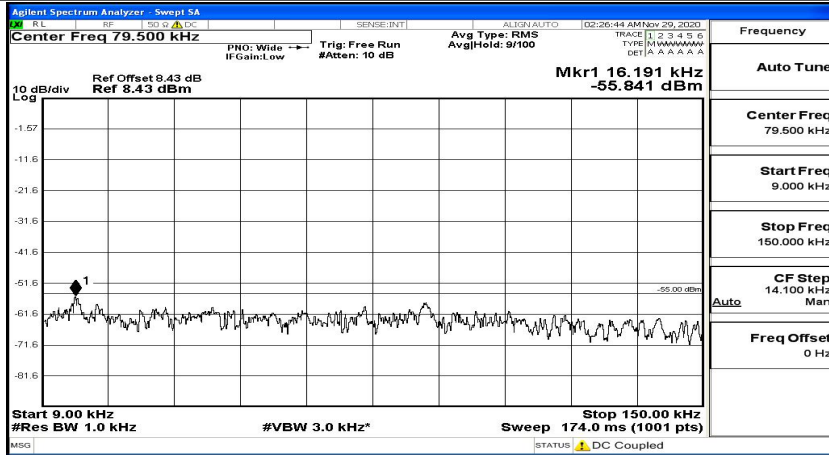

(Channel Bandwidth:15 MHz)_HCH_16QAM_1RB#0

(Channel Bandwidth:15 MHz)_HCH_16QAM_1RB#37

(Channel Bandwidth:15 MHz)_HCH_16QAM_1RB#74

Channel Bandwidth: 20 MHz

(Channel Bandwidth:20 MHz)_LCH_QPSK_1RB#49

(Channel Bandwidth:20 MHz)_LCH_QPSK_1RB#99

(Channel Bandwidth:20 MHz)_MCH_QPSK_1RB#0

(Channel Bandwidth:20 MHz)_MCH_QPSK_1RB#49

(Channel Bandwidth:20 MHz)_MCH_QPSK_1RB#99

(Channel Bandwidth:20 MHz)_HCH_QPSK_1RB#0

(Channel Bandwidth:20 MHz)_HCH_QPSK_1RB#49