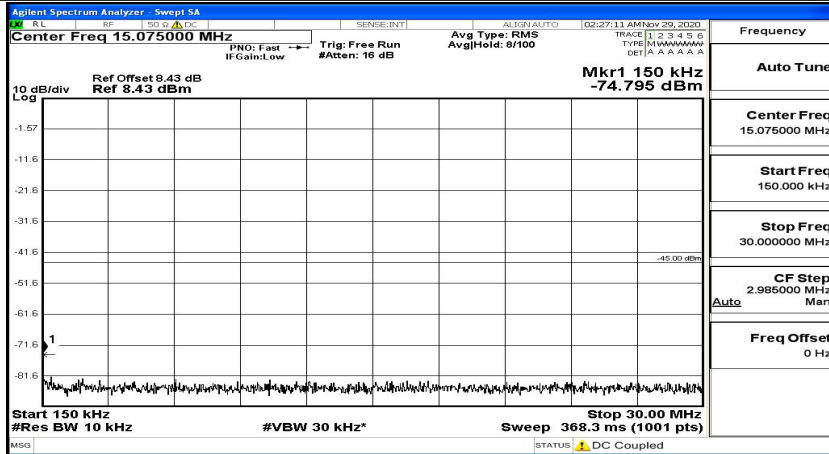

(Channel Bandwidth:15 MHz)_HCH_16QAM_1RB#0

(Channel Bandwidth:15 MHz)_HCH_16QAM_1RB#37

(Channel Bandwidth:15 MHz)_HCH_16QAM_1RB#74

Channel Bandwidth: 20 MHz

(Channel Bandwidth:20 MHz)_LCH_QPSK_1RB#49

(Channel Bandwidth:20 MHz)_LCH_QPSK_1RB#99

(Channel Bandwidth:20 MHz)_MCH_QPSK_1RB#0

(Channel Bandwidth:20 MHz)_MCH_QPSK_1RB#49

(Channel Bandwidth:20 MHz)_MCH_QPSK_1RB#99

(Channel Bandwidth:20 MHz)_HCH_QPSK_1RB#0

(Channel Bandwidth:20 MHz)_HCH_QPSK_1RB#49