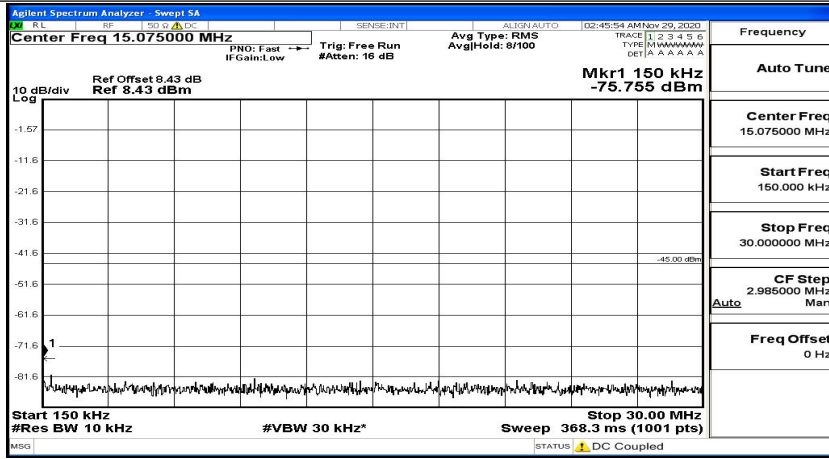

(Channel Bandwidth:20 MHz)_MCH_QPSK_1RB#0

(Channel Bandwidth:20 MHz)_MCH_QPSK_1RB#49

(Channel Bandwidth:20 MHz)_MCH_QPSK_1RB#99

(Channel Bandwidth:20 MHz)_HCH_QPSK_1RB#0

(Channel Bandwidth:20 MHz)_HCH_QPSK_1RB#49