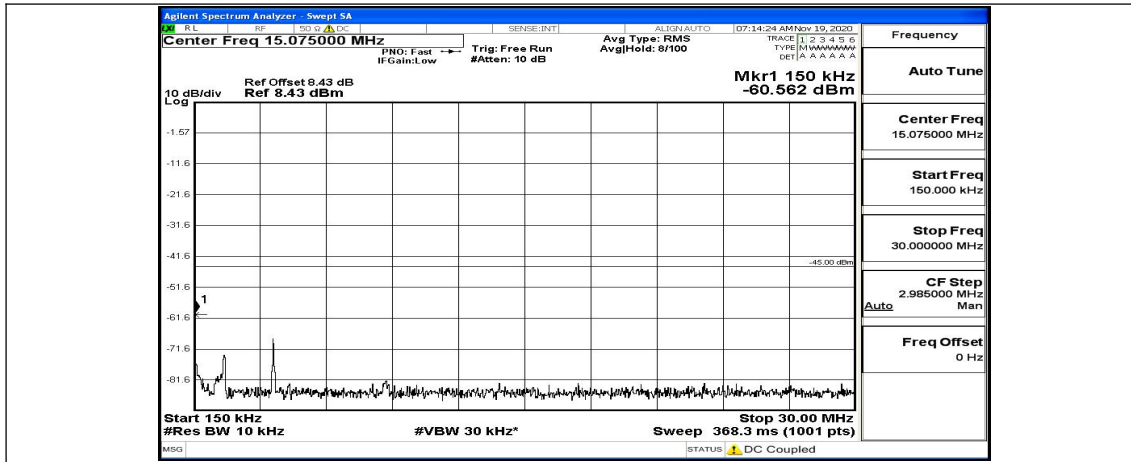

(Channel Bandwidth:15 MHz)_HCH_16QAM_1RB#0

(Channel Bandwidth:15 MHz)_HCH_16QAM_1RB#37

(Channel Bandwidth:15 MHz)_HCH_16QAM_1RB#74

Channel Bandwidth: 20 MHz

(Channel Bandwidth:20 MHz)_LCH_QPSK_1RB#49

(Channel Bandwidth:20 MHz)_LCH_QPSK_1RB#99

(Channel Bandwidth:20 MHz)_MCH_QPSK_1RB#0

(Channel Bandwidth:20 MHz)_MCH_QPSK_1RB#49

(Channel Bandwidth:20 MHz)_MCH_QPSK_1RB#99

(Channel Bandwidth:20 MHz)_HCH_QPSK_1RB#0

(Channel Bandwidth:20 MHz)_HCH_QPSK_1RB#49