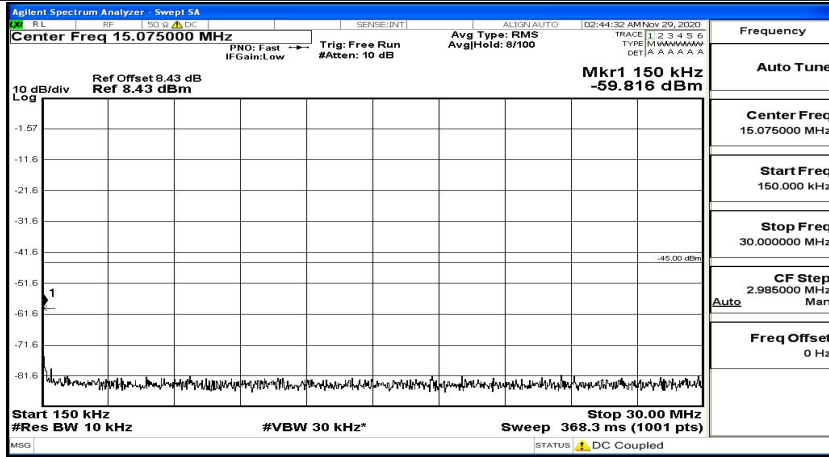

(Channel Bandwidth:15 MHz)_HCH_16QAM_1RB#0

(Channel Bandwidth:15 MHz)_HCH_16QAM_1RB#37

(Channel Bandwidth:15 MHz)_HCH_16QAM_1RB#74

Channel Bandwidth: 20 MHz

(Channel Bandwidth:20 MHz)_LCH_QPSK_1RB#49

(Channel Bandwidth:20 MHz)_LCH_QPSK_1RB#99

(Channel Bandwidth:20 MHz)_MCH_QPSK_1RB#0

(Channel Bandwidth:20 MHz)_MCH_QPSK_1RB#49

(Channel Bandwidth:20 MHz)_MCH_QPSK_1RB#99

(Channel Bandwidth:20 MHz)_HCH_QPSK_1RB#0

(Channel Bandwidth:20 MHz)_HCH_QPSK_1RB#49