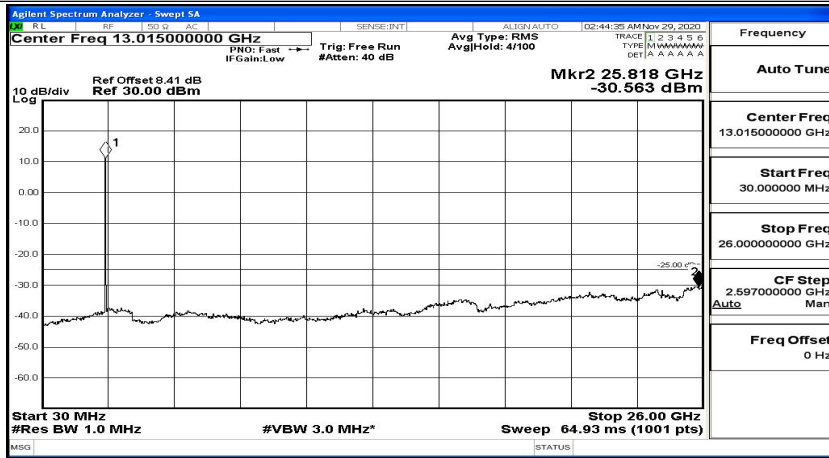

(Channel Bandwidth:20 MHz)_MCH_QPSK_1RB#99