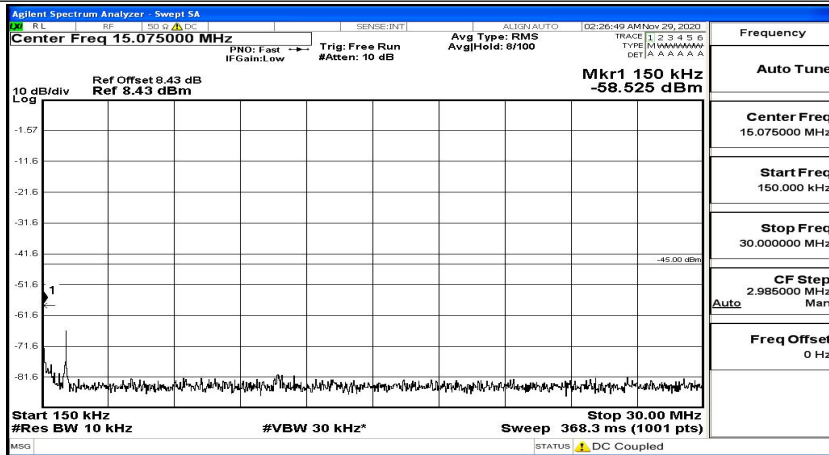

(Channel Bandwidth:15 MHz)_HCH_16QAM_1RB#0

(Channel Bandwidth:15 MHz)_HCH_16QAM_1RB#37

(Channel Bandwidth:15 MHz)_HCH_16QAM_1RB#74

Channel Bandwidth: 20 MHz

(Channel Bandwidth:20 MHz)_LCH_QPSK_1RB#49

(Channel Bandwidth:20 MHz)_LCH_QPSK_1RB#99