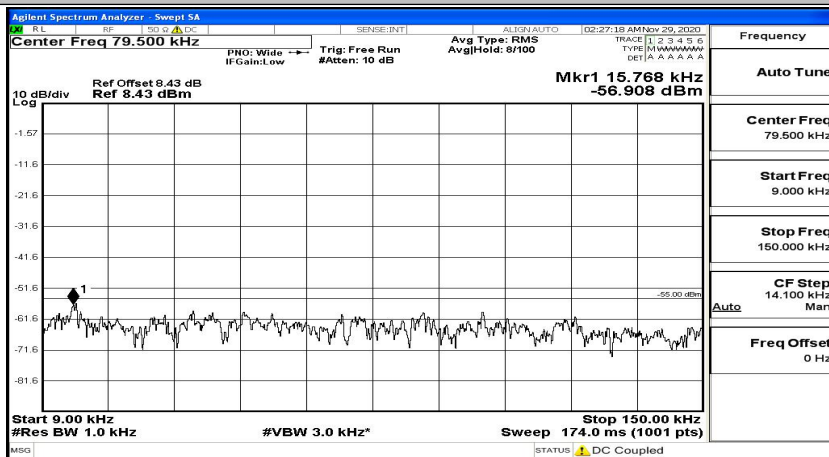

(Channel Bandwidth:15 MHz)_HCH_16QAM_1RB#0

(Channel Bandwidth:15 MHz)_HCH_16QAM_1RB#37

(Channel Bandwidth:15 MHz)_HCH_16QAM_1RB#74

Channel Bandwidth: 20 MHz

(Channel Bandwidth:20 MHz)_LCH_QPSK_1RB#49

(Channel Bandwidth:20 MHz)_LCH_QPSK_1RB#99