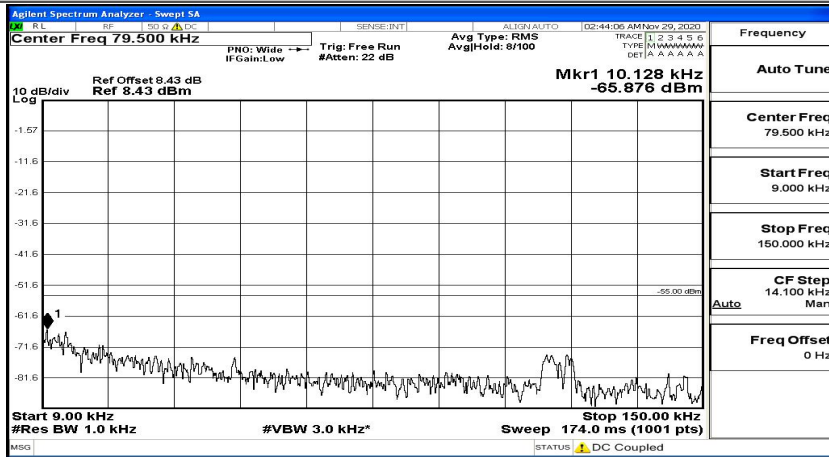

(Channel Bandwidth:20 MHz)_MCH_QPSK_1RB#0

(Channel Bandwidth:20 MHz)_MCH_QPSK_1RB#49