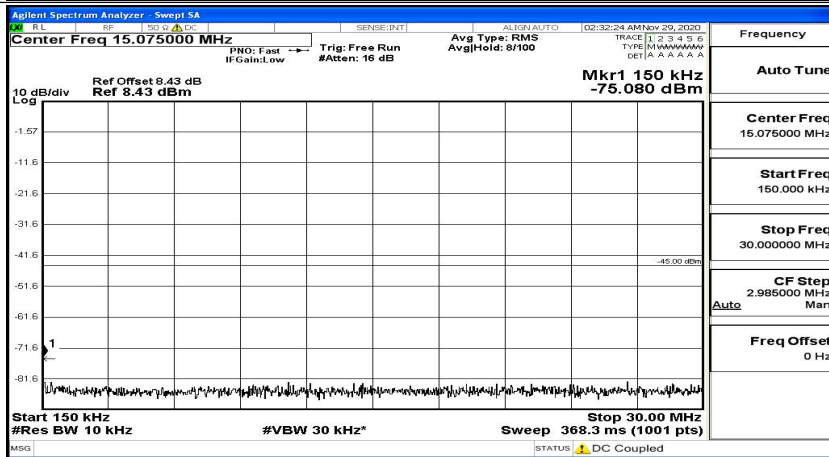

(Channel Bandwidth:15 MHz)_HCH_16QAM_1RB#0

(Channel Bandwidth:15 MHz)_HCH_16QAM_1RB#37

(Channel Bandwidth:15 MHz)_HCH_16QAM_1RB#74

Channel Bandwidth: 20 MHz

(Channel Bandwidth:20 MHz)_LCH_QPSK_1RB#49

(Channel Bandwidth:20 MHz)_LCH_QPSK_1RB#99