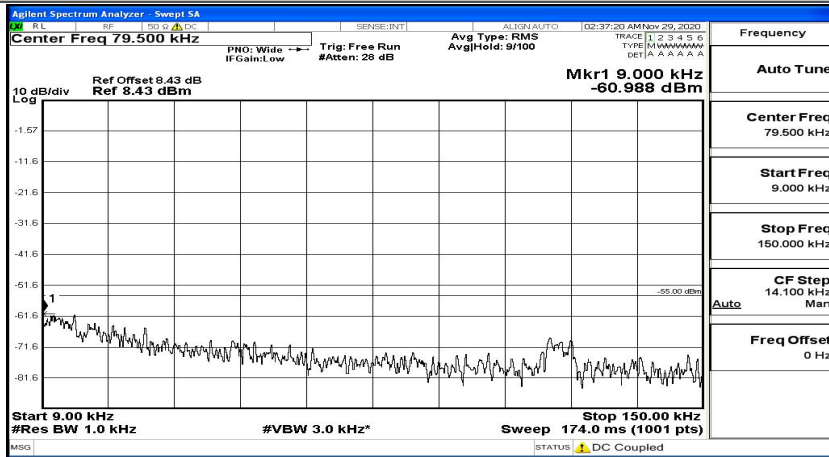

(Channel Bandwidth:20 MHz)_LCH_16QAM_1RB#0

(Channel Bandwidth:20 MHz)_LCH_16QAM_1RB#49