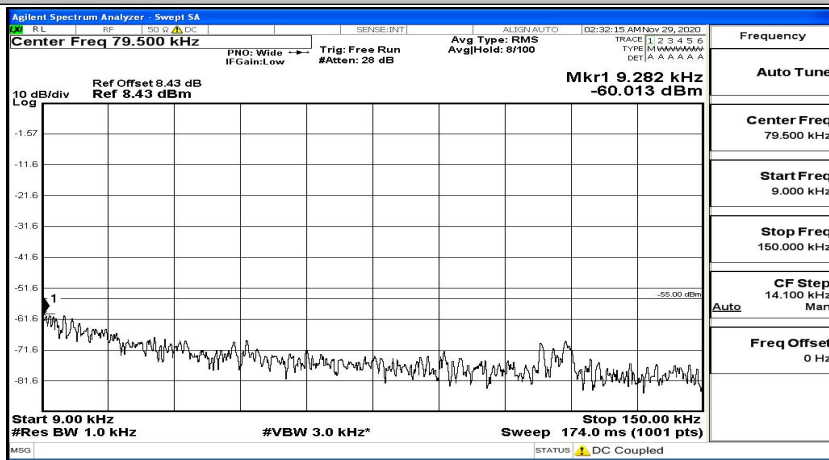

(Channel Bandwidth:15 MHz)_HCH_16QAM_1RB#0

(Channel Bandwidth:15 MHz)_HCH_16QAM_1RB#37

(Channel Bandwidth:15 MHz)_HCH_16QAM_1RB#74

Channel Bandwidth: 20 MHz

(Channel Bandwidth:20 MHz)_LCH_QPSK_1RB#49

(Channel Bandwidth:20 MHz)_LCH_QPSK_1RB#99