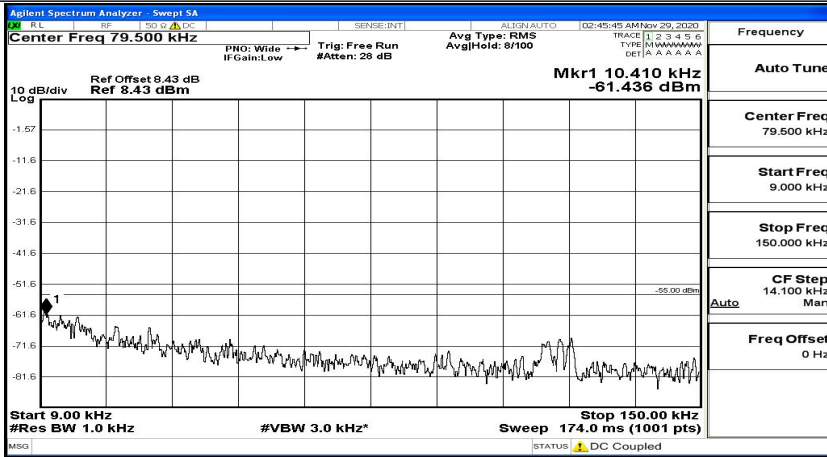

(Channel Bandwidth:20 MHz)_MCH_QPSK_1RB#0

(Channel Bandwidth:20 MHz)_MCH_QPSK_1RB#49

(Channel Bandwidth:20 MHz)_MCH_QPSK_1RB#99

(Channel Bandwidth:20 MHz)_HCH_QPSK_1RB#0

(Channel Bandwidth:20 MHz)_HCH_QPSK_1RB#49