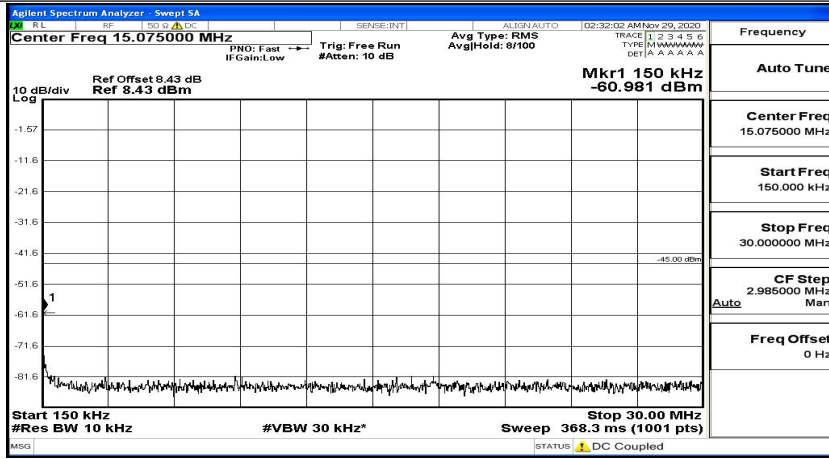

(Channel Bandwidth:15 MHz)_HCH_16QAM_1RB#0

(Channel Bandwidth:15 MHz)_HCH_16QAM_1RB#37

(Channel Bandwidth:15 MHz)_HCH_16QAM_1RB#74

Channel Bandwidth: 20 MHz

(Channel Bandwidth:20 MHz)_LCH_QPSK_1RB#49

(Channel Bandwidth:20 MHz)_LCH_QPSK_1RB#99

(Channel Bandwidth:20 MHz)_MCH_QPSK_1RB#0

(Channel Bandwidth:20 MHz)_MCH_QPSK_1RB#49

(Channel Bandwidth:20 MHz)_MCH_QPSK_1RB#99

(Channel Bandwidth:20 MHz)_HCH_QPSK_1RB#0

(Channel Bandwidth:20 MHz)_HCH_QPSK_1RB#49