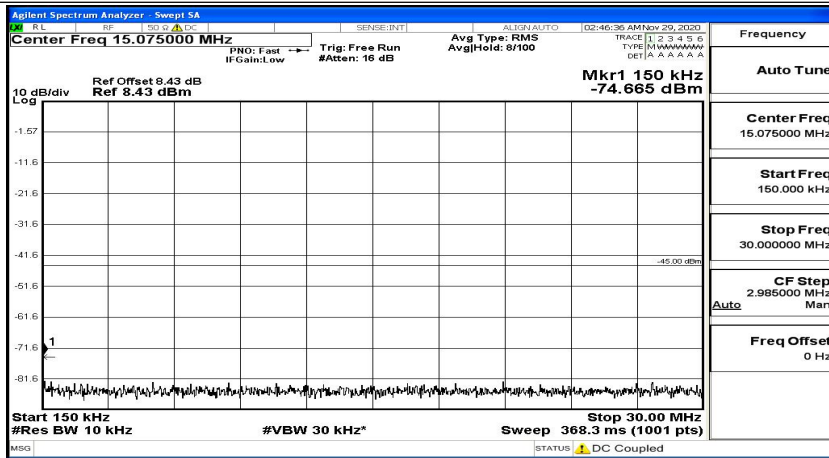

(Channel Bandwidth:20 MHz)_HCH_QPSK_1RB#99