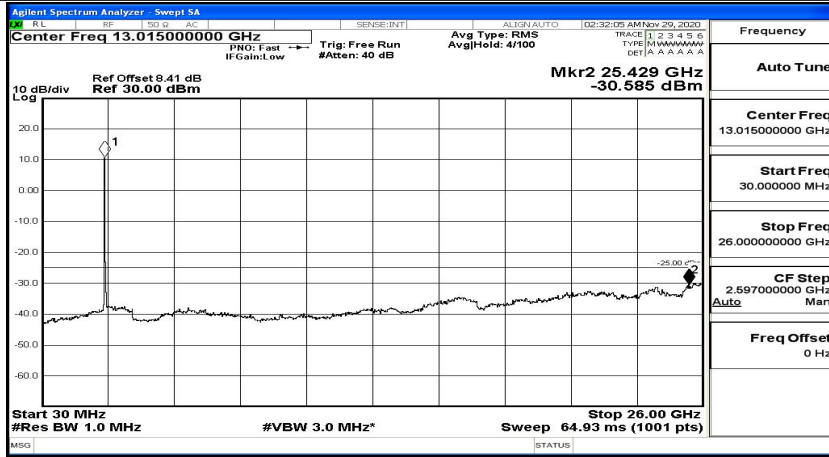

(Channel Bandwidth:15 MHz)_HCH_16QAM_1RB#0

(Channel Bandwidth:15 MHz)_HCH_16QAM_1RB#37

(Channel Bandwidth:15 MHz)_HCH_16QAM_1RB#74

Channel Bandwidth: 20 MHz

(Channel Bandwidth:20 MHz)_LCH_QPSK_1RB#49

(Channel Bandwidth:20 MHz)_LCH_QPSK_1RB#99