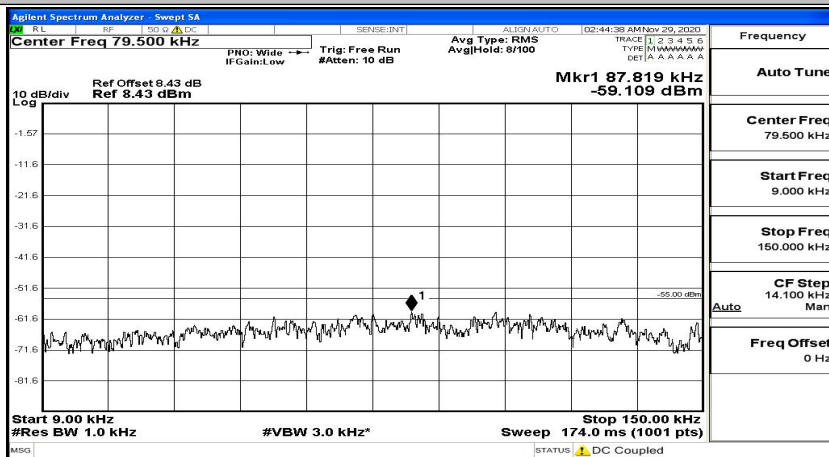

(Channel Bandwidth:20 MHz)_MCH_QPSK_1RB#99