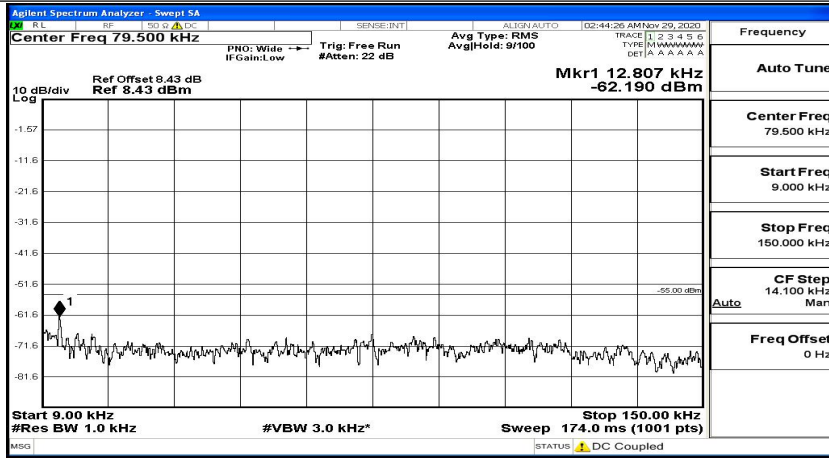

(Channel Bandwidth:15 MHz)_HCH_16QAM_1RB#0

(Channel Bandwidth:15 MHz)_HCH_16QAM_1RB#37

(Channel Bandwidth:15 MHz)_HCH_16QAM_1RB#74

Channel Bandwidth: 20 MHz

(Channel Bandwidth:20 MHz)_LCH_QPSK_1RB#49

(Channel Bandwidth:20 MHz)_LCH_QPSK_1RB#99

(Channel Bandwidth:20 MHz)_MCH_QPSK_1RB#0

(Channel Bandwidth:20 MHz)_MCH_QPSK_1RB#49

(Channel Bandwidth:20 MHz)_MCH_QPSK_1RB#99

(Channel Bandwidth:20 MHz)_HCH_QPSK_1RB#0

(Channel Bandwidth:20 MHz)_HCH_QPSK_1RB#49