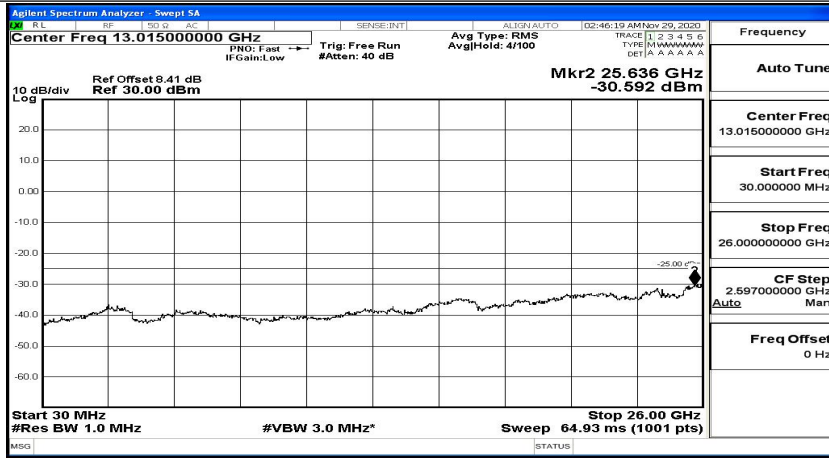

(Channel Bandwidth:20 MHz)_MCH_QPSK_1RB#0

(Channel Bandwidth:20 MHz)_MCH_QPSK_1RB#49

(Channel Bandwidth:20 MHz)_MCH_QPSK_1RB#99

(Channel Bandwidth:20 MHz)_HCH_QPSK_1RB#0

(Channel Bandwidth:20 MHz)_HCH_QPSK_1RB#49