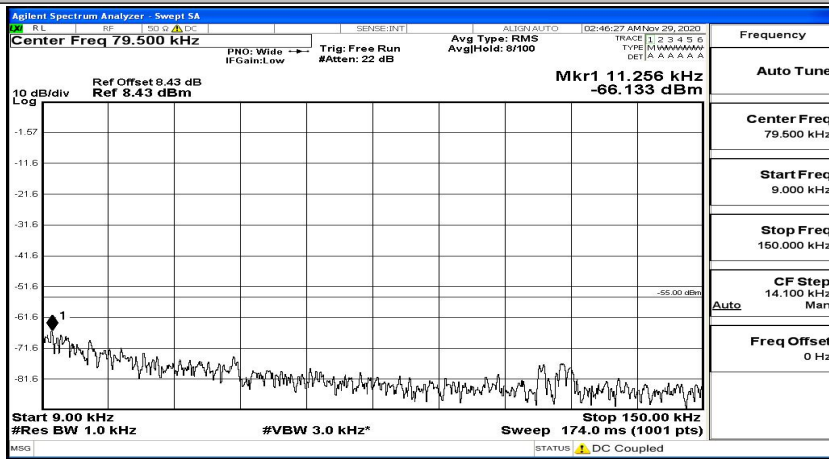

(Channel Bandwidth:20 MHz)_HCH_QPSK_1RB#99