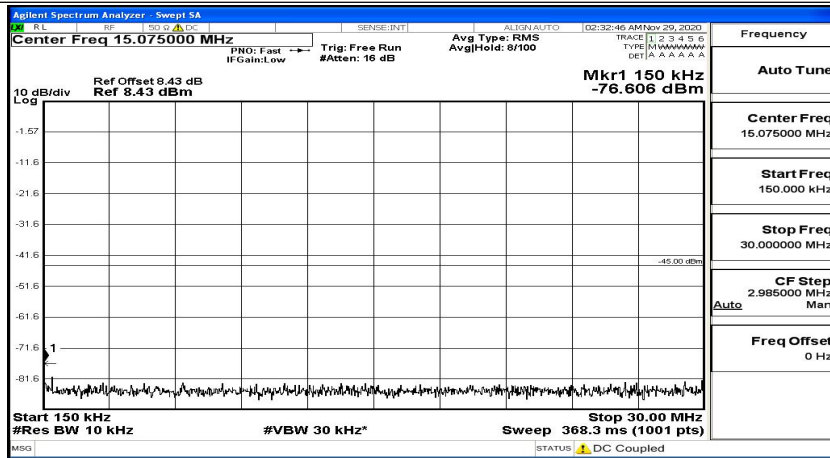

(Channel Bandwidth:15 MHz)_HCH_16QAM_1RB#0

(Channel Bandwidth:15 MHz)_HCH_16QAM_1RB#37

(Channel Bandwidth:15 MHz)_HCH_16QAM_1RB#74

Channel Bandwidth: 20 MHz

(Channel Bandwidth:20 MHz)_LCH_QPSK_1RB#49

(Channel Bandwidth:20 MHz)_LCH_QPSK_1RB#99