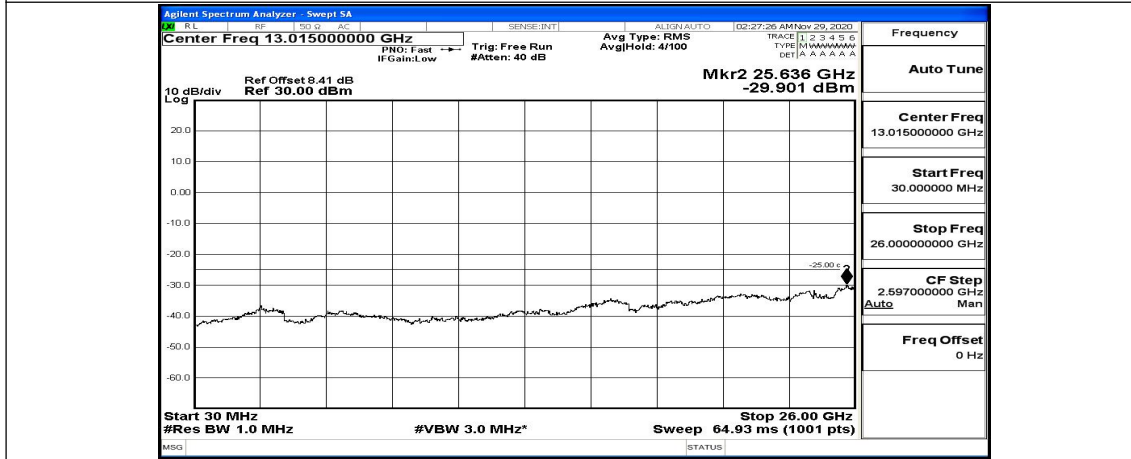

(Channel Bandwidth:15 MHz)_HCH_16QAM_1RB#0

(Channel Bandwidth:15 MHz)_HCH_16QAM_1RB#37

(Channel Bandwidth:15 MHz)_HCH_16QAM_1RB#74

Channel Bandwidth: 20 MHz

(Channel Bandwidth:20 MHz)_LCH_QPSK_1RB#49

(Channel Bandwidth:20 MHz)_LCH_QPSK_1RB#99

(Channel Bandwidth:20 MHz)_MCH_QPSK_1RB#0

(Channel Bandwidth:20 MHz)_MCH_QPSK_1RB#49

(Channel Bandwidth:20 MHz)_MCH_QPSK_1RB#99

(Channel Bandwidth:20 MHz)_HCH_QPSK_1RB#0

(Channel Bandwidth:20 MHz)_HCH_QPSK_1RB#49