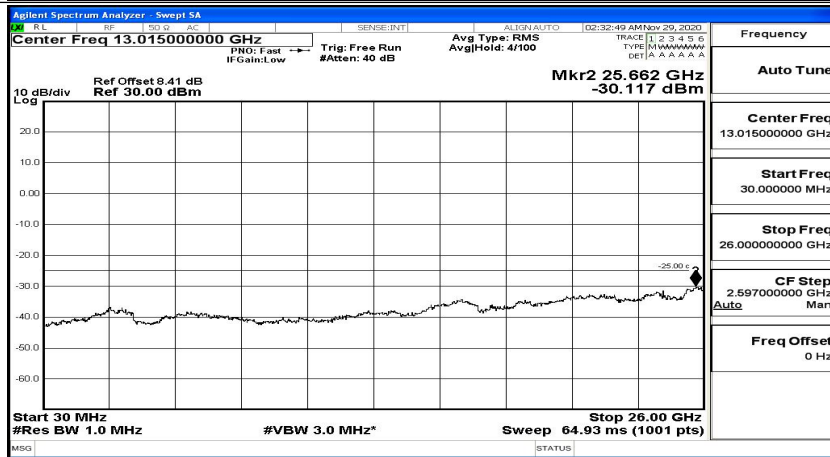

(Channel Bandwidth:15 MHz)_HCH_16QAM_1RB#0

(Channel Bandwidth:15 MHz)_HCH_16QAM_1RB#37

(Channel Bandwidth:15 MHz)_HCH_16QAM_1RB#74

Channel Bandwidth: 20 MHz

(Channel Bandwidth:20 MHz)_LCH_QPSK_1RB#49

(Channel Bandwidth:20 MHz)_LCH_QPSK_1RB#99