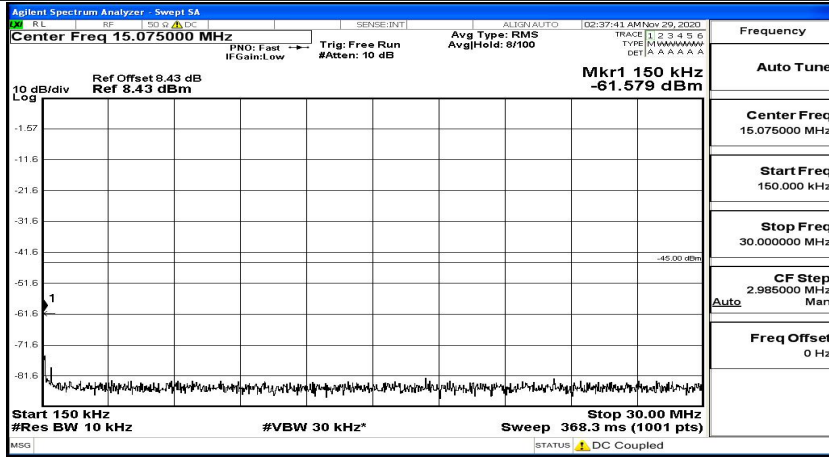

(Channel Bandwidth:20 MHz)_LCH_16QAM_1RB#99