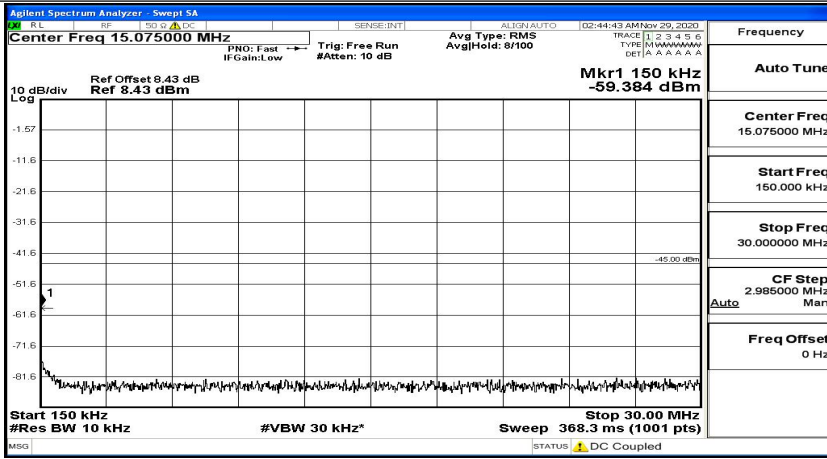

(Channel Bandwidth:20 MHz)_MCH_QPSK_1RB#0

(Channel Bandwidth:20 MHz)_MCH_QPSK_1RB#49

(Channel Bandwidth:20 MHz)_MCH_QPSK_1RB#99

(Channel Bandwidth:20 MHz)_HCH_QPSK_1RB#0

(Channel Bandwidth:20 MHz)_HCH_QPSK_1RB#49