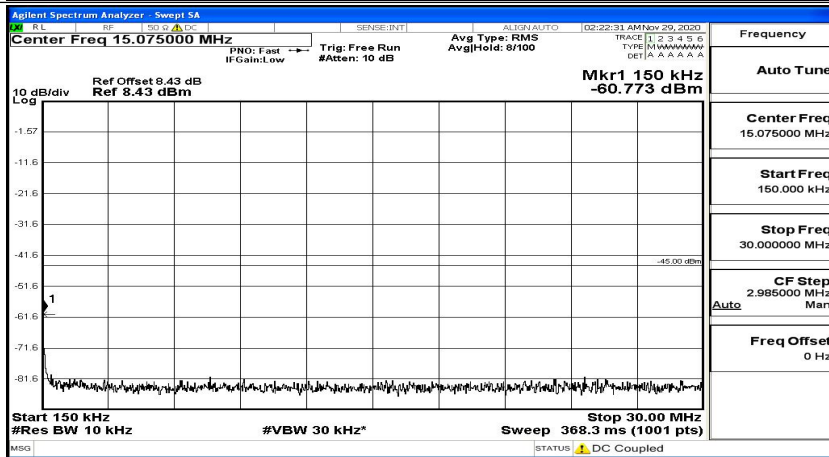

(Channel Bandwidth:15 MHz)_MCH_16QAM_1RB#37