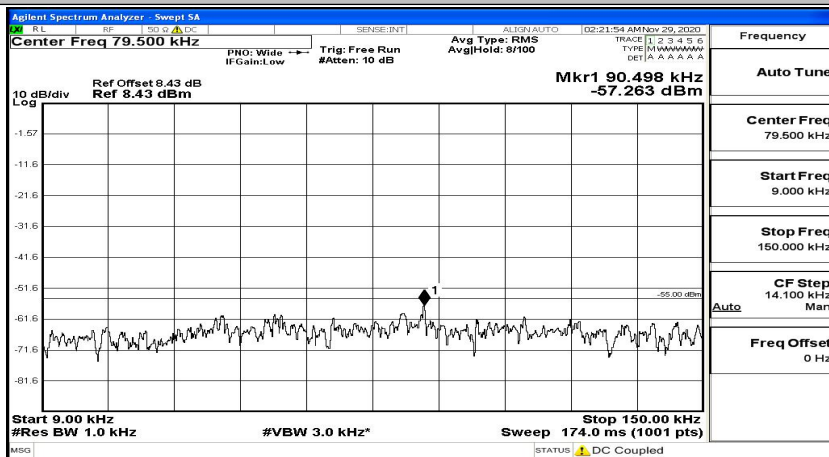

(Channel Bandwidth: 15 MHz)_LCH_QPSK_1RB#37

(Channel Bandwidth:15 MHz)_LCH_QPSK_1RB#74

(Channel Bandwidth:15 MHz)_MCH_QPSK_1RB#0

(Channel Bandwidth:15 MHz)_MCH_QPSK_1RB#37

Frequency
Auto Tune
Center Freq 79.500 kHz
Start Freq 9.000 kHz
Stop Freq 150.000 kHz
CF Step 14.100 kHz Man
Freq Offset 0 Hz

Frequency
Auto Tune
Center Freq 15.075000 MHz
Start Freq 150.000 kHz
Stop Freq 30.000000 MHz
CF Step 2.985000 MHz Man
Freq Offset 0 Hz

Frequency
Auto Tune
Center Freq 13.015000000 GHz
Start Freq 30.000000 MHz
Stop Freq 26.000000000 GHz
CF Step 2.597000000 GHz Man
Freq Offset 0 Hz

(Channel Bandwidth:15 MHz)_MCH_QPSK_1RB#74

Frequency
Auto Tune
Center Freq 79.500 kHz
Start Freq 9.000 kHz
Stop Freq 150.000 kHz
CF Step 14.100 kHz Man
Freq Offset 0 Hz

(Channel Bandwidth:15 MHz)_HCH_QPSK_1RB#0