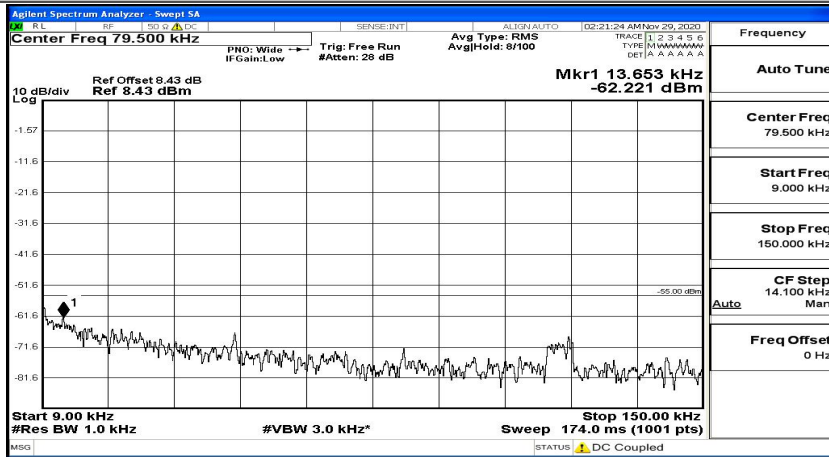

(Channel Bandwidth: 15 MHz)_LCH_QPSK_1RB#37

(Channel Bandwidth:15 MHz)_LCH_QPSK_1RB#74

(Channel Bandwidth:15 MHz)_MCH_QPSK_1RB#0

(Channel Bandwidth:15 MHz)_MCH_QPSK_1RB#37

Frequency
Auto Tune
Center Freq 79.500 kHz
Start Freq 9.000 kHz
Stop Freq 150.000 kHz
CF Step 14.100 kHz Man
Freq Offset 0 Hz

Frequency
Auto Tune
Center Freq 15.075000 MHz
Start Freq 150.000 kHz
Stop Freq 30.000000 MHz
CF Step 2.985000 MHz Man
Freq Offset 0 Hz

Frequency
Auto Tune
Center Freq 13.015000000 GHz
Start Freq 30.000000 MHz
Stop Freq 26.000000000 GHz
CF Step 2.597000000 GHz Man
Freq Offset 0 Hz

(Channel Bandwidth:15 MHz)_MCH_QPSK_1RB#74

Frequency
Auto Tune
Center Freq 79.500 kHz
Start Freq 9.000 kHz
Stop Freq 150.000 kHz
CF Step 14.100 kHz Man
Freq Offset 0 Hz

(Channel Bandwidth:15 MHz)_HCH_QPSK_1RB#0