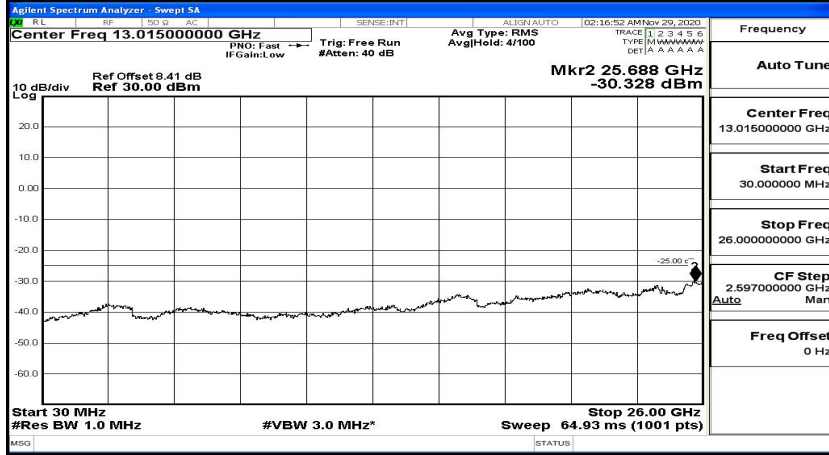

(Channel Bandwidth:15 MHz)_MCH_16QAM_1RB#0