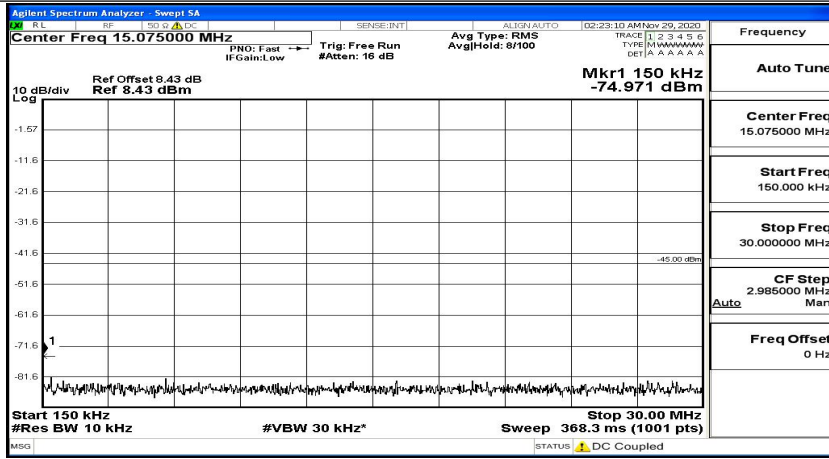

Frequency
Auto Tune
Center Freq 15.075000 MHz
Start Freq 150.000 kHz
Stop Freq 30.000000 MHz
CF Step 2.985000 MHz Man
Freq Offset 0 Hz

Frequency
Auto Tune
Center Freq 13.015000000 GHz
Start Freq 30.000000 MHz
Stop Freq 26.000000000 GHz
CF Step 2.597000000 GHz Man
Freq Offset 0 Hz

(Channel Bandwidth:15 MHz)_MCH_QPSK_1RB#74

Frequency
Auto Tune
Center Freq 79.500 kHz
Start Freq 9.000 kHz
Stop Freq 150.000 kHz
CF Step 14.100 kHz Man
Freq Offset 0 Hz

(Channel Bandwidth:15 MHz)_HCH_QPSK_1RB#0

(Channel Bandwidth: 15 MHz) _HCH_QPSK_1RB#37

(Channel Bandwidth:15 MHz)_HCH_QPSK_1RB#74

(Channel Bandwidth:15 MHz)_LCH_16QAM_1RB#0

Frequency
Auto Tune
Center Freq 79.500 kHz
Start Freq 9.000 kHz
Stop Freq 150.000 kHz
CF Step 14.100 kHz Man
Auto
Freq Offset 0 Hz