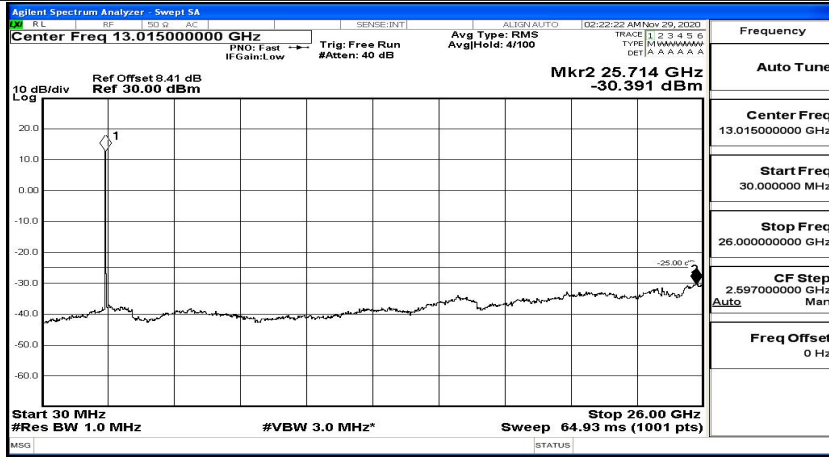

(Channel Bandwidth:15 MHz)_MCH_16QAM_1RB#37