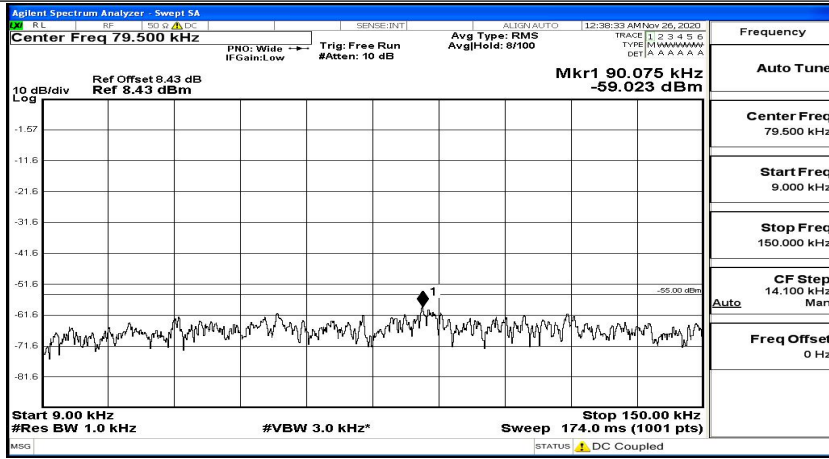

(Channel Bandwidth:15 MHz)_LCH_16QAM_1RB#74