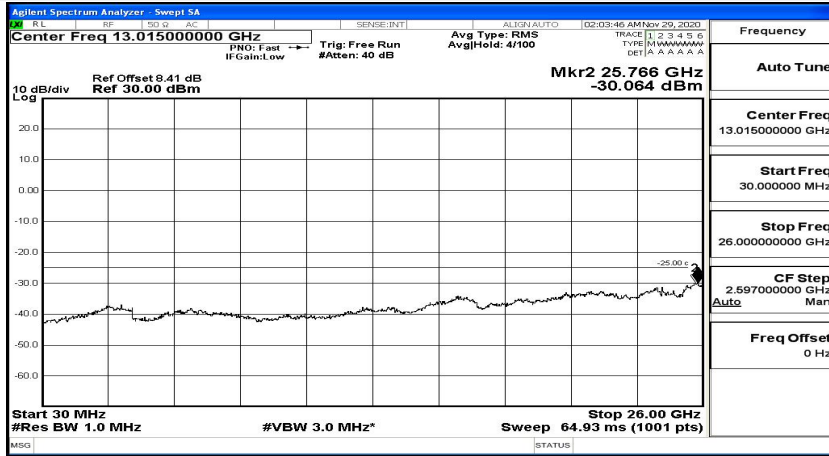

(Channel Bandwidth: 15 MHz)_LCH_QPSK_1RB#37

(Channel Bandwidth:15 MHz)_LCH_QPSK_1RB#74

(Channel Bandwidth:15 MHz)_MCH_QPSK_1RB#0

(Channel Bandwidth:15 MHz)_MCH_QPSK_1RB#37

Frequency
Auto Tune
Center Freq 79.500 kHz
Start Freq 9.000 kHz
Stop Freq 150.000 kHz
CF Step 14.100 kHz Man
Freq Offset 0 Hz

Frequency
Auto Tune
Center Freq 15.075000 MHz
Start Freq 150.000 kHz
Stop Freq 30.000000 MHz
CF Step 2.985000 MHz Man
Freq Offset 0 Hz

Frequency
Auto Tune
Center Freq 13.015000000 GHz
Start Freq 30.000000 MHz
Stop Freq 26.000000000 GHz
CF Step 2.597000000 GHz Man
Freq Offset 0 Hz

(Channel Bandwidth:15 MHz)_MCH_QPSK_1RB#74

Frequency
Auto Tune
Center Freq 79.500 kHz
Start Freq 9.000 kHz
Stop Freq 150.000 kHz
CF Step 14.100 kHz Man
Freq Offset 0 Hz

(Channel Bandwidth:15 MHz)_HCH_QPSK_1RB#0