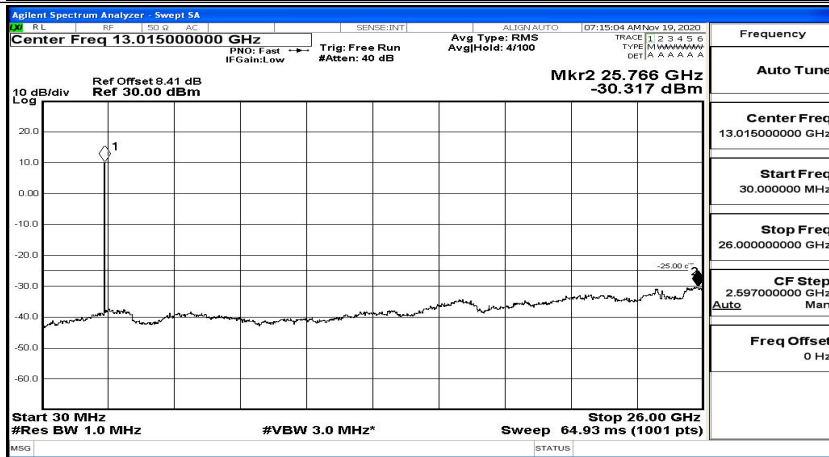

(Channel Bandwidth:15 MHz)_MCH_QPSK_1RB#74

Frequency
Auto Tune
Center Freq 79.500 kHz
Start Freq 9.000 kHz
Stop Freq 150.000 kHz
CF Step 14.100 kHz Man
Freq Offset 0 Hz

(Channel Bandwidth:15 MHz)_HCH_QPSK_1RB#0

(Channel Bandwidth: 15 MHz) _HCH_QPSK_1RB#37

(Channel Bandwidth:15 MHz)_HCH_QPSK_1RB#74

(Channel Bandwidth:15 MHz)_LCH_16QAM_1RB#0

Frequency
Auto Tune
Center Freq 79.500 kHz
Start Freq 9.000 kHz
Stop Freq 150.000 kHz
CF Step 14.100 kHz Man
Auto
Freq Offset 0 Hz