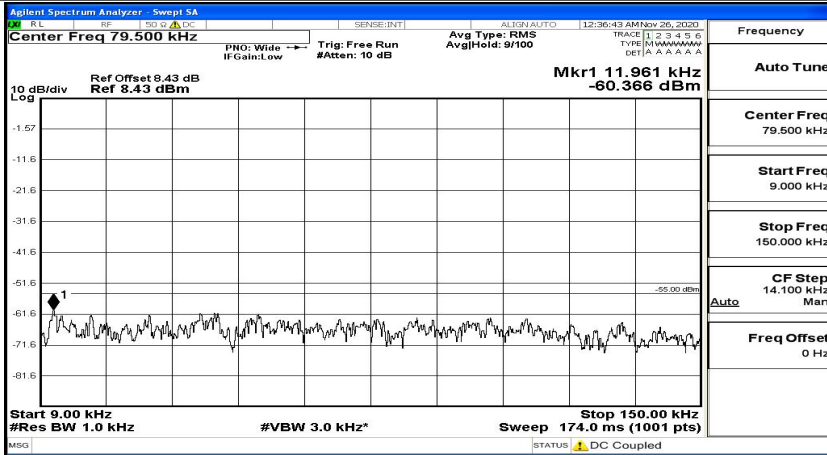

(Channel Bandwidth: 15 MHz) _HCH_QPSK_1RB#37

(Channel Bandwidth:15 MHz)_HCH_QPSK_1RB#74

(Channel Bandwidth:15 MHz)_LCH_16QAM_1RB#0

Frequency
Auto Tune
Center Freq 79.500 kHz
Start Freq 9.000 kHz
Stop Freq 150.000 kHz
CF Step 14.100 kHz Man
Auto
Freq Offset 0 Hz

Frequency
Auto Tune
Center Freq 15.075000 MHz
Start Freq 150.000 kHz
Stop Freq 30.000000 MHz
CF Step 2.985000 MHz Man
Auto
Freq Offset 0 Hz

Frequency
Auto Tune
Center Freq 13.01500000 GHz
Start Freq 30.000000 MHz
Stop Freq 26.00000000 GHz
CF Step 2.597000000 GHz Man
Auto
Freq Offset 0 Hz