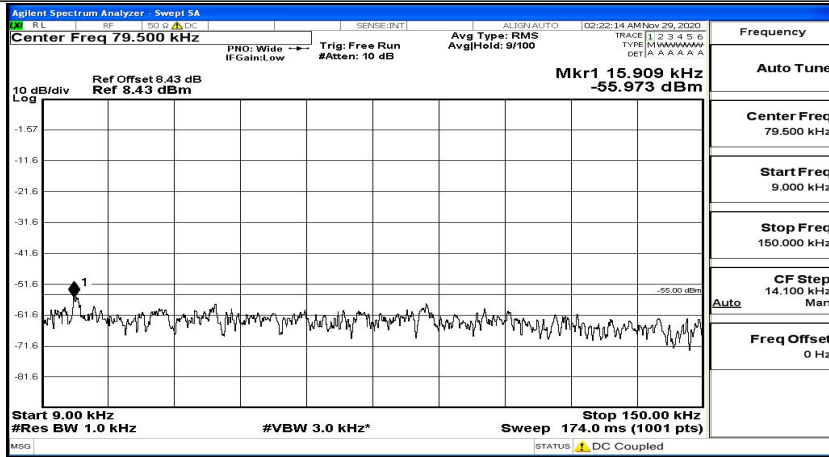

(Channel Bandwidth:15 MHz)_MCH_16QAM_1RB#0