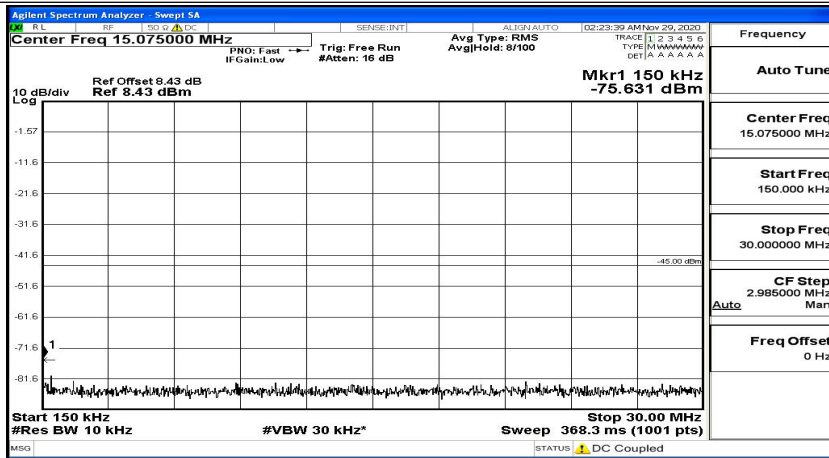

Frequency
Auto Tune
Center Freq 15.075000 MHz
Start Freq 150.000 kHz
Stop Freq 30.000000 MHz
CF Step 2.985000 MHz Man
Freq Offset 0 Hz

Frequency
Auto Tune
Center Freq 13.015000000 GHz
Start Freq 30.000000 MHz
Stop Freq 26.000000000 GHz
CF Step 2.597000000 GHz Man
Freq Offset 0 Hz

(Channel Bandwidth:15 MHz)_MCH_QPSK_1RB#74

Frequency
Auto Tune
Center Freq 79.500 kHz
Start Freq 9.000 kHz
Stop Freq 150.000 kHz
CF Step 14.100 kHz Man
Freq Offset 0 Hz

(Channel Bandwidth:15 MHz)_HCH_QPSK_1RB#0

(Channel Bandwidth: 15 MHz) _HCH_QPSK_1RB#37

(Channel Bandwidth:15 MHz)_HCH_QPSK_1RB#74

(Channel Bandwidth:15 MHz)_LCH_16QAM_1RB#0

Frequency
Auto Tune
Center Freq 79.500 kHz
Start Freq 9.000 kHz
Stop Freq 150.000 kHz
CF Step 14.100 kHz Man
Auto
Freq Offset 0 Hz