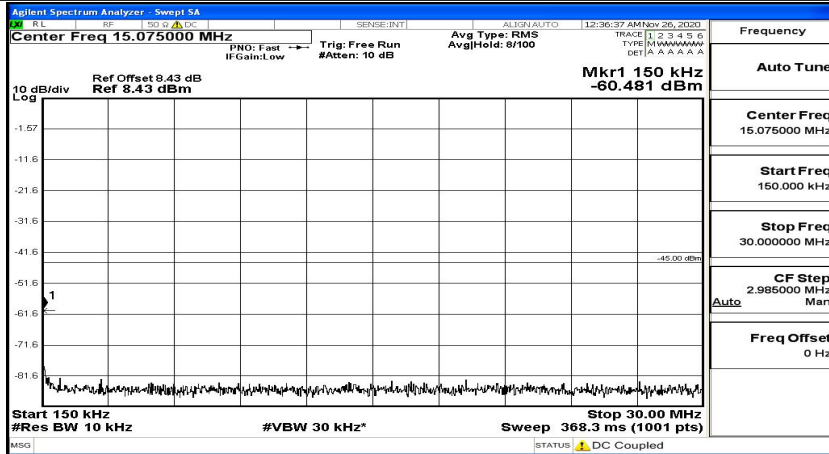

(Channel Bandwidth:15 MHz)_LCH_16QAM_1RB#74