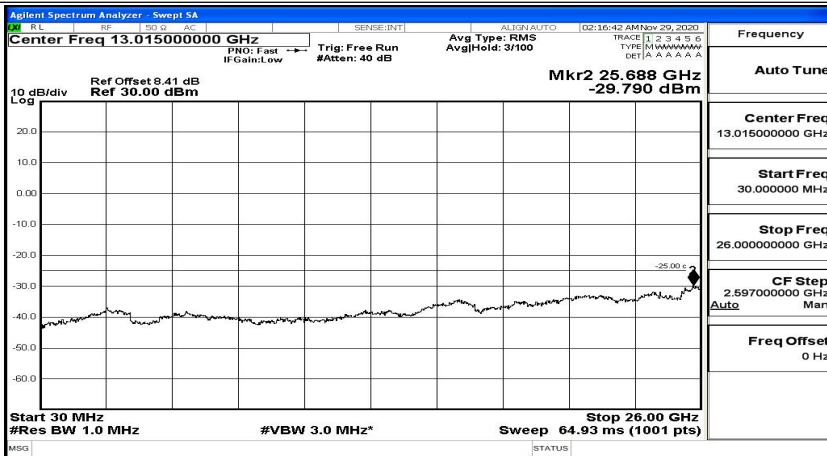

(Channel Bandwidth: 15 MHz) _HCH_QPSK_1RB#37

(Channel Bandwidth:15 MHz)_HCH_QPSK_1RB#74

(Channel Bandwidth:15 MHz)_LCH_16QAM_1RB#0

Frequency
Auto Tune
Center Freq 79.500 kHz
Start Freq 9.000 kHz
Stop Freq 150.000 kHz
CF Step 14.100 kHz Man
Auto
Freq Offset 0 Hz

Frequency
Auto Tune
Center Freq 15.075000 MHz
Start Freq 150.000 kHz
Stop Freq 30.000000 MHz
CF Step 2.985000 MHz Man
Auto
Freq Offset 0 Hz

Frequency
Auto Tune
Center Freq 13.01500000 GHz
Start Freq 30.000000 MHz
Stop Freq 26.00000000 GHz
CF Step 2.597000000 GHz Man
Auto
Freq Offset 0 Hz