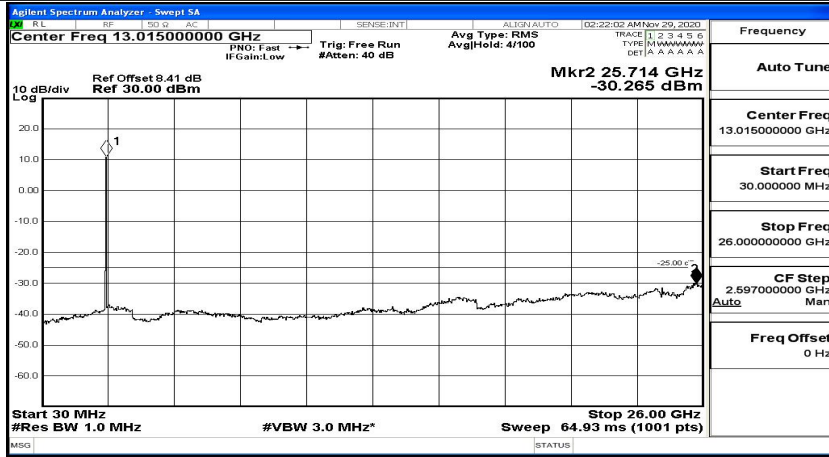

(Channel Bandwidth: 15 MHz)_LCH_QPSK_1RB#37

(Channel Bandwidth:15 MHz)_LCH_QPSK_1RB#74

(Channel Bandwidth:15 MHz)_MCH_QPSK_1RB#0

(Channel Bandwidth:15 MHz)_MCH_QPSK_1RB#37

Frequency
Auto Tune
Center Freq 79.500 kHz
Start Freq 9.000 kHz
Stop Freq 150.000 kHz
CF Step 14.100 kHz Man
Freq Offset 0 Hz

Frequency
Auto Tune
Center Freq 15.075000 MHz
Start Freq 150.000 kHz
Stop Freq 30.000000 MHz
CF Step 2.985000 MHz Man
Freq Offset 0 Hz

Frequency
Auto Tune
Center Freq 13.015000000 GHz
Start Freq 30.000000 MHz
Stop Freq 26.000000000 GHz
CF Step 2.597000000 GHz Man
Freq Offset 0 Hz

(Channel Bandwidth:15 MHz)_MCH_QPSK_1RB#74

Frequency
Auto Tune
Center Freq 79.500 kHz
Start Freq 9.000 kHz
Stop Freq 150.000 kHz
CF Step 14.100 kHz Man
Freq Offset 0 Hz

(Channel Bandwidth:15 MHz)_HCH_QPSK_1RB#0