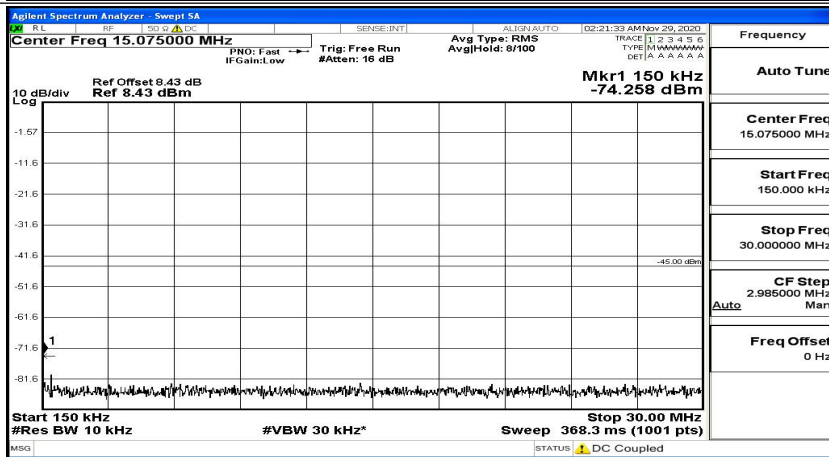

(Channel Bandwidth: 15 MHz)_LCH_QPSK_1RB#37

(Channel Bandwidth:15 MHz)_LCH_QPSK_1RB#74

(Channel Bandwidth:15 MHz)_MCH_QPSK_1RB#0

(Channel Bandwidth:15 MHz)_MCH_QPSK_1RB#37

Frequency
Auto Tune
Center Freq 79.500 kHz
Start Freq 9.000 kHz
Stop Freq 150.000 kHz
CF Step 14.100 kHz Man
Freq Offset 0 Hz

Frequency
Auto Tune
Center Freq 15.075000 MHz
Start Freq 150.000 kHz
Stop Freq 30.000000 MHz
CF Step 2.985000 MHz Man
Freq Offset 0 Hz

Frequency
Auto Tune
Center Freq 13.015000000 GHz
Start Freq 30.000000 MHz
Stop Freq 26.000000000 GHz
CF Step 2.597000000 GHz Man
Freq Offset 0 Hz

(Channel Bandwidth:15 MHz)_MCH_QPSK_1RB#74

Frequency
Auto Tune
Center Freq 79.500 kHz
Start Freq 9.000 kHz
Stop Freq 150.000 kHz
CF Step 14.100 kHz Man
Freq Offset 0 Hz

(Channel Bandwidth:15 MHz)_HCH_QPSK_1RB#0