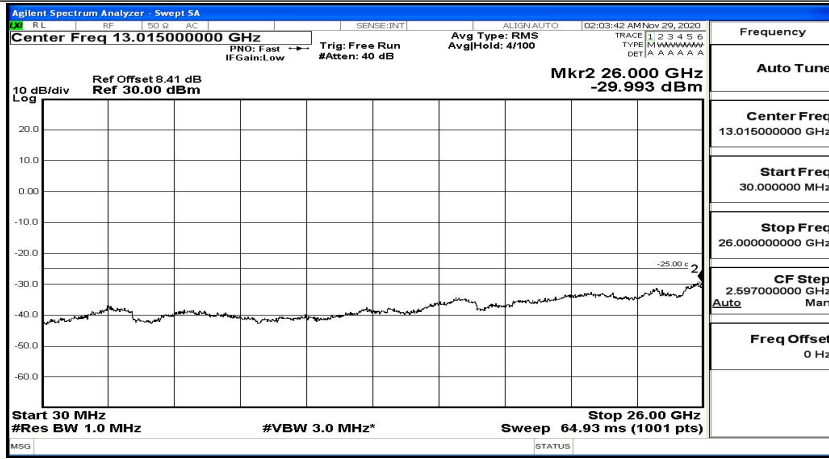

(Channel Bandwidth: 15 MHz)_LCH_QPSK_1RB#37

(Channel Bandwidth:15 MHz)_LCH_QPSK_1RB#74

(Channel Bandwidth:15 MHz)_MCH_QPSK_1RB#0

(Channel Bandwidth:15 MHz)_MCH_QPSK_1RB#37

Frequency
Auto Tune
Center Freq 79.500 kHz
Start Freq 9.000 kHz
Stop Freq 150.000 kHz
CF Step 14.100 kHz Man
Freq Offset 0 Hz

Frequency
Auto Tune
Center Freq 15.075000 MHz
Start Freq 150.000 kHz
Stop Freq 30.000000 MHz
CF Step 2.985000 MHz Man
Freq Offset 0 Hz

Frequency
Auto Tune
Center Freq 13.015000000 GHz
Start Freq 30.000000 MHz
Stop Freq 26.000000000 GHz
CF Step 2.597000000 GHz Man
Freq Offset 0 Hz

(Channel Bandwidth:15 MHz)_MCH_QPSK_1RB#74

Frequency
Auto Tune
Center Freq 79.500 kHz
Start Freq 9.000 kHz
Stop Freq 150.000 kHz
CF Step 14.100 kHz Man
Freq Offset 0 Hz

(Channel Bandwidth:15 MHz)_HCH_QPSK_1RB#0