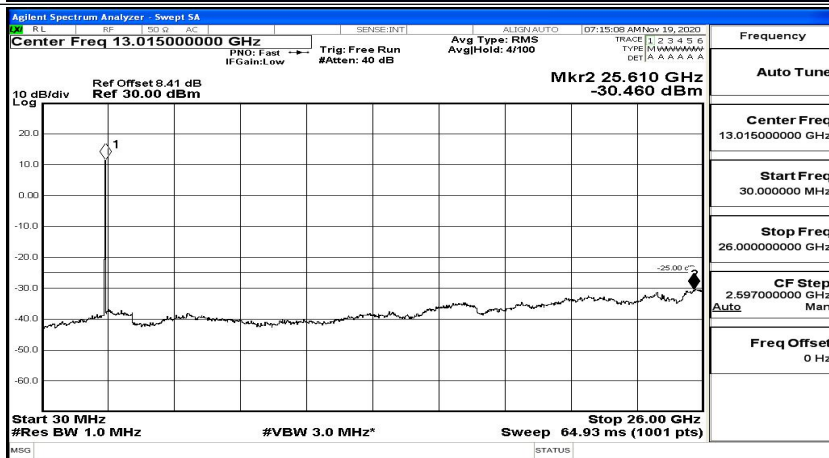

(Channel Bandwidth: 15 MHz)_LCH_QPSK_1RB#37

(Channel Bandwidth:15 MHz)_LCH_QPSK_1RB#74

(Channel Bandwidth:15 MHz)_MCH_QPSK_1RB#0

(Channel Bandwidth:15 MHz)_MCH_QPSK_1RB#37

Frequency
Auto Tune
Center Freq 79.500 kHz
Start Freq 9.000 kHz
Stop Freq 150.000 kHz
CF Step 14.100 kHz Man
Freq Offset 0 Hz

Frequency
Auto Tune
Center Freq 15.075000 MHz
Start Freq 150.000 kHz
Stop Freq 30.000000 MHz
CF Step 2.985000 MHz Man
Freq Offset 0 Hz

Frequency
Auto Tune
Center Freq 13.015000000 GHz
Start Freq 30.000000 MHz
Stop Freq 26.000000000 GHz
CF Step 2.597000000 GHz Man
Freq Offset 0 Hz

(Channel Bandwidth:15 MHz)_MCH_QPSK_1RB#74

Frequency
Auto Tune
Center Freq 79.500 kHz
Start Freq 9.000 kHz
Stop Freq 150.000 kHz
CF Step 14.100 kHz Man
Freq Offset 0 Hz

(Channel Bandwidth:15 MHz)_HCH_QPSK_1RB#0