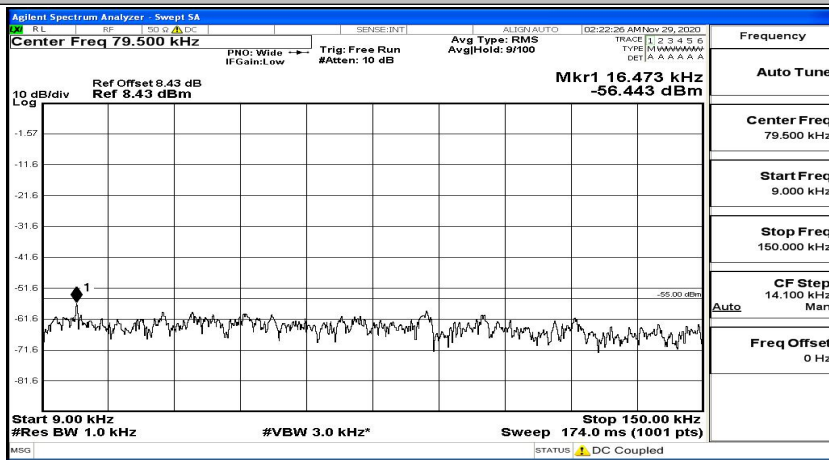

(Channel Bandwidth:15 MHz)_MCH_16QAM_1RB#37