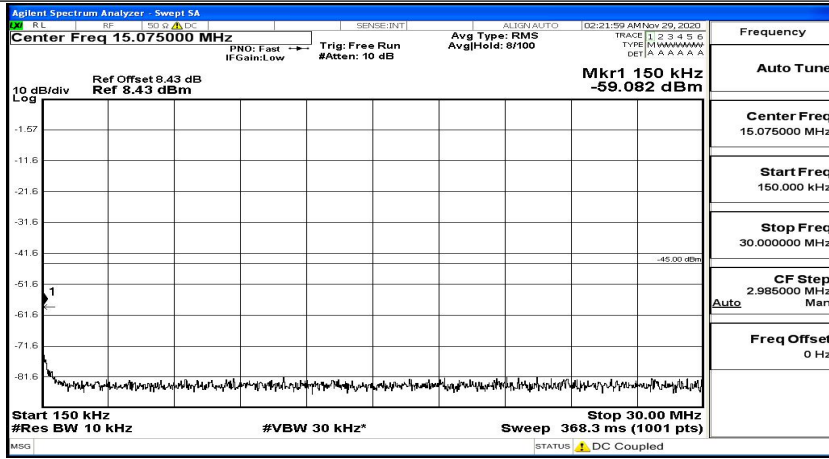

(Channel Bandwidth: 15 MHz)_LCH_QPSK_1RB#37

(Channel Bandwidth:15 MHz)_LCH_QPSK_1RB#74

(Channel Bandwidth:15 MHz)_MCH_QPSK_1RB#0

(Channel Bandwidth:15 MHz)_MCH_QPSK_1RB#37

Frequency
Auto Tune
Center Freq 79.500 kHz
Start Freq 9.000 kHz
Stop Freq 150.000 kHz
CF Step 14.100 kHz Man
Freq Offset 0 Hz

Frequency
Auto Tune
Center Freq 15.075000 MHz
Start Freq 150.000 kHz
Stop Freq 30.000000 MHz
CF Step 2.985000 MHz Man
Freq Offset 0 Hz

Frequency
Auto Tune
Center Freq 13.015000000 GHz
Start Freq 30.000000 MHz
Stop Freq 26.000000000 GHz
CF Step 2.597000000 GHz Man
Freq Offset 0 Hz

(Channel Bandwidth:15 MHz)_MCH_QPSK_1RB#74

Frequency
Auto Tune
Center Freq 79.500 kHz
Start Freq 9.000 kHz
Stop Freq 150.000 kHz
CF Step 14.100 kHz Man
Freq Offset 0 Hz

(Channel Bandwidth:15 MHz)_HCH_QPSK_1RB#0