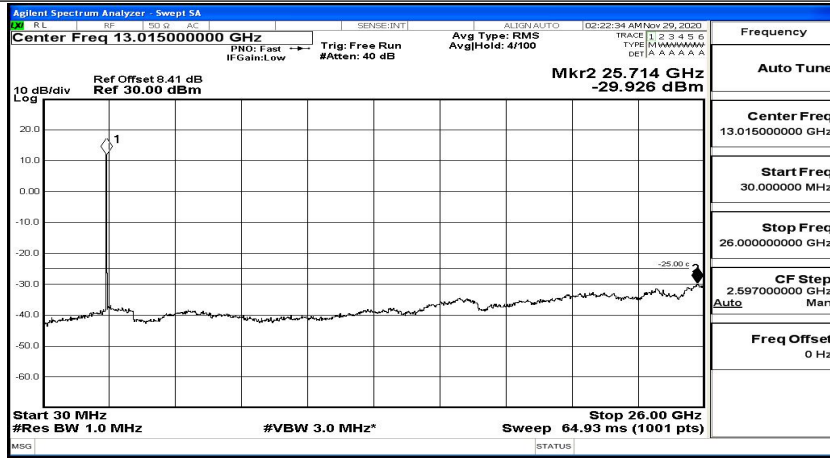

Frequency
Auto Tune
Center Freq 15.075000 MHz
Start Freq 150.000 kHz
Stop Freq 30.000000 MHz
CF Step 2.985000 MHz Man
Auto
Freq Offset 0 Hz

Frequency
Auto Tune
Center Freq 13.01500000 GHz
Start Freq 30.000000 MHz
Stop Freq 26.00000000 GHz
CF Step 2.597000000 GHz Man
Auto
Freq Offset 0 Hz

(Channel Bandwidth:15 MHz)_LCH_16QAM_1RB#37

(Channel Bandwidth:15 MHz)_LCH_16QAM_1RB#74

(Channel Bandwidth:15 MHz)_MCH_16QAM_1RB#0

(Channel Bandwidth:15 MHz)_MCH_16QAM_1RB#37

(Channel Bandwidth:15 MHz)_MCH_16QAM_1RB#74