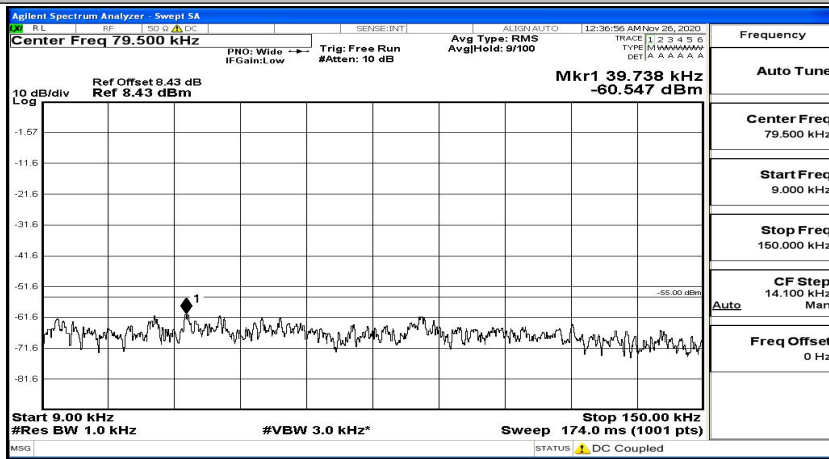

(Channel Bandwidth: 15 MHz)_LCH_QPSK_1RB#37

(Channel Bandwidth:15 MHz)_LCH_QPSK_1RB#74

(Channel Bandwidth:15 MHz)_MCH_QPSK_1RB#0

(Channel Bandwidth:15 MHz)_MCH_QPSK_1RB#37

Frequency
Auto Tune
Center Freq 79.500 kHz
Start Freq 9.000 kHz
Stop Freq 150.000 kHz
CF Step 14.100 kHz Man
Freq Offset 0 Hz

Frequency
Auto Tune
Center Freq 15.075000 MHz
Start Freq 150.000 kHz
Stop Freq 30.000000 MHz
CF Step 2.985000 MHz Man
Freq Offset 0 Hz

Frequency
Auto Tune
Center Freq 13.015000000 GHz
Start Freq 30.000000 MHz
Stop Freq 26.000000000 GHz
CF Step 2.597000000 GHz Man
Freq Offset 0 Hz

(Channel Bandwidth:15 MHz)_MCH_QPSK_1RB#74

Frequency
Auto Tune
Center Freq 79.500 kHz
Start Freq 9.000 kHz
Stop Freq 150.000 kHz
CF Step 14.100 kHz Man
Freq Offset 0 Hz

(Channel Bandwidth:15 MHz)_HCH_QPSK_1RB#0