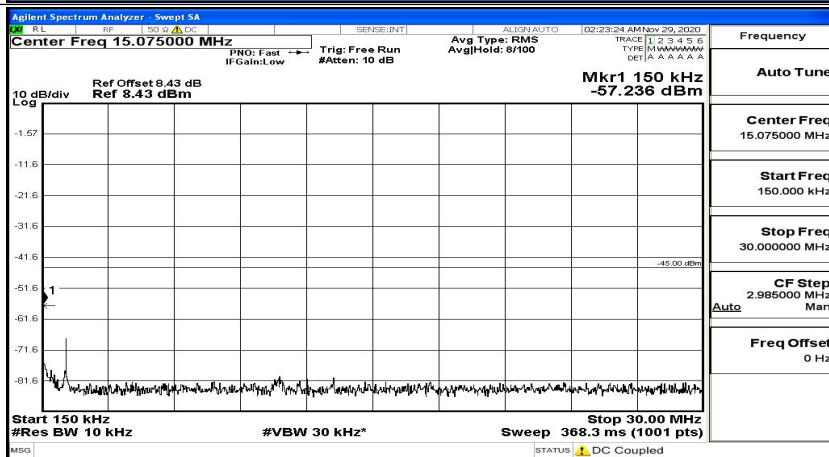

(Channel Bandwidth:15 MHz)_MCH_QPSK_1RB#74

Frequency
Auto Tune
Center Freq 79.500 kHz
Start Freq 9.000 kHz
Stop Freq 150.000 kHz
CF Step 14.100 kHz Man
Freq Offset 0 Hz

(Channel Bandwidth:15 MHz)_HCH_QPSK_1RB#0

(Channel Bandwidth: 15 MHz) _HCH_QPSK_1RB#37

(Channel Bandwidth:15 MHz)_HCH_QPSK_1RB#74

(Channel Bandwidth:15 MHz)_LCH_16QAM_1RB#0

Frequency
Auto Tune
Center Freq 79.500 kHz
Start Freq 9.000 kHz
Stop Freq 150.000 kHz
CF Step 14.100 kHz Man
Auto
Freq Offset 0 Hz