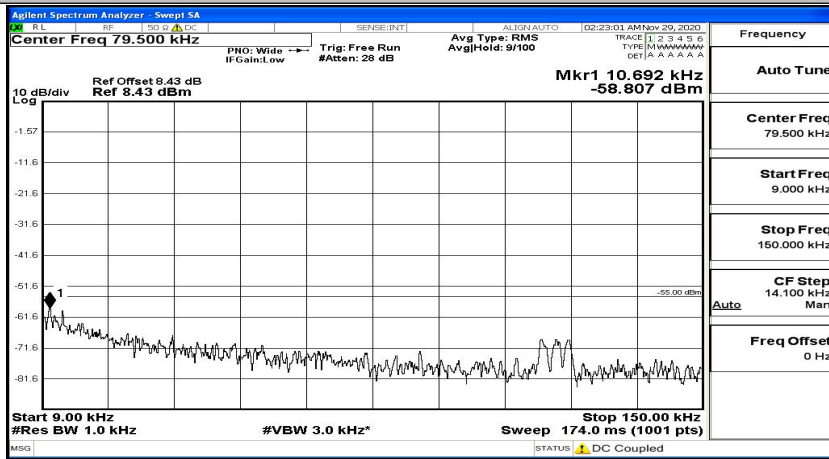

(Channel Bandwidth: 15 MHz)_LCH_QPSK_1RB#37

(Channel Bandwidth:15 MHz)_LCH_QPSK_1RB#74

(Channel Bandwidth:15 MHz)_MCH_QPSK_1RB#0

(Channel Bandwidth:15 MHz)_MCH_QPSK_1RB#37

Frequency
Auto Tune
Center Freq 79.500 kHz
Start Freq 9.000 kHz
Stop Freq 150.000 kHz
CF Step 14.100 kHz Man
Freq Offset 0 Hz

Frequency
Auto Tune
Center Freq 15.075000 MHz
Start Freq 150.000 kHz
Stop Freq 30.000000 MHz
CF Step 2.985000 MHz Man
Freq Offset 0 Hz

Frequency
Auto Tune
Center Freq 13.015000000 GHz
Start Freq 30.000000 MHz
Stop Freq 26.000000000 GHz
CF Step 2.597000000 GHz Man
Freq Offset 0 Hz

(Channel Bandwidth:15 MHz)_MCH_QPSK_1RB#74

Frequency
Auto Tune
Center Freq 79.500 kHz
Start Freq 9.000 kHz
Stop Freq 150.000 kHz
CF Step 14.100 kHz Man
Freq Offset 0 Hz

(Channel Bandwidth:15 MHz)_HCH_QPSK_1RB#0