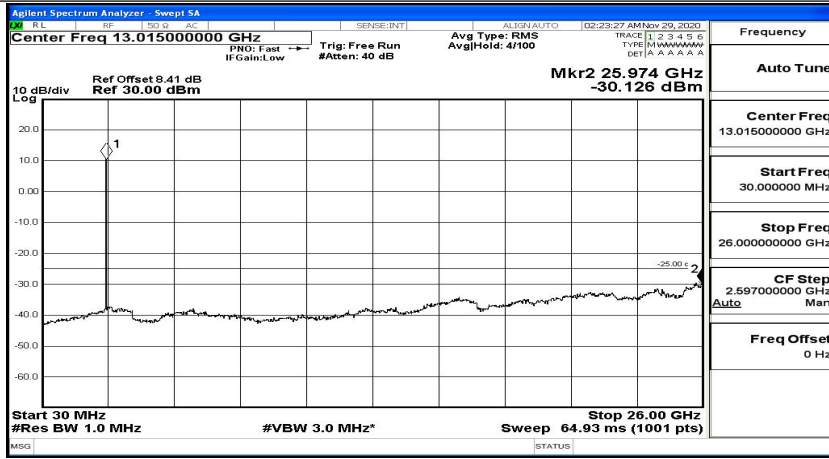

(Channel Bandwidth:15 MHz)_MCH_QPSK_1RB#74

Frequency
Auto Tune
Center Freq 79.500 kHz
Start Freq 9.000 kHz
Stop Freq 150.000 kHz
CF Step 14.100 kHz Man
Freq Offset 0 Hz

(Channel Bandwidth:15 MHz)_HCH_QPSK_1RB#0

(Channel Bandwidth: 15 MHz) _HCH_QPSK_1RB#37

(Channel Bandwidth:15 MHz)_HCH_QPSK_1RB#74

(Channel Bandwidth:15 MHz)_LCH_16QAM_1RB#0

Frequency
Auto Tune
Center Freq 79.500 kHz
Start Freq 9.000 kHz
Stop Freq 150.000 kHz
CF Step 14.100 kHz Man
Auto
Freq Offset 0 Hz