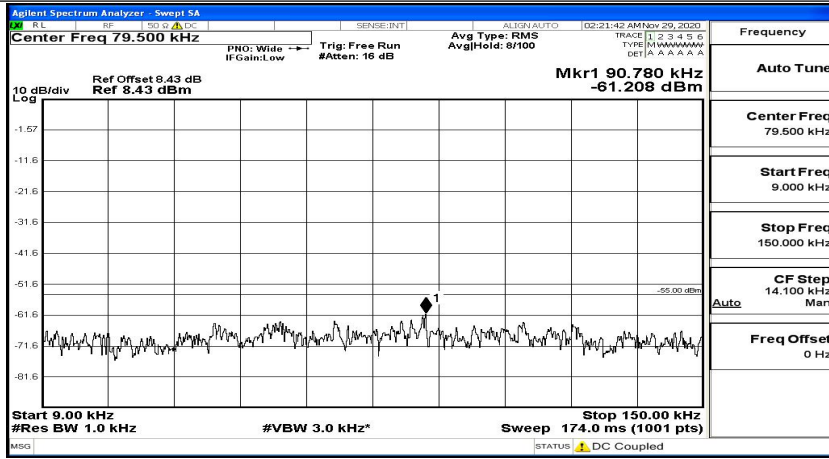

(Channel Bandwidth: 15 MHz)_LCH_QPSK_1RB#37

(Channel Bandwidth:15 MHz)_LCH_QPSK_1RB#74

(Channel Bandwidth:15 MHz)_MCH_QPSK_1RB#0

(Channel Bandwidth:15 MHz)_MCH_QPSK_1RB#37

Frequency
Auto Tune
Center Freq 79.500 kHz
Start Freq 9.000 kHz
Stop Freq 150.000 kHz
CF Step 14.100 kHz Man
Freq Offset 0 Hz

Frequency
Auto Tune
Center Freq 15.075000 MHz
Start Freq 150.000 kHz
Stop Freq 30.000000 MHz
CF Step 2.985000 MHz Man
Freq Offset 0 Hz

Frequency
Auto Tune
Center Freq 13.015000000 GHz
Start Freq 30.000000 MHz
Stop Freq 26.000000000 GHz
CF Step 2.597000000 GHz Man
Freq Offset 0 Hz

(Channel Bandwidth:15 MHz)_MCH_QPSK_1RB#74

Frequency
Auto Tune
Center Freq 79.500 kHz
Start Freq 9.000 kHz
Stop Freq 150.000 kHz
CF Step 14.100 kHz Man
Freq Offset 0 Hz

(Channel Bandwidth:15 MHz)_HCH_QPSK_1RB#0