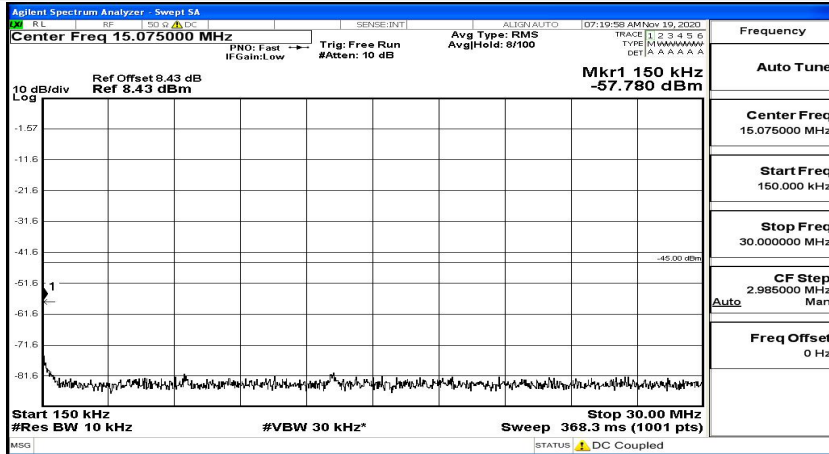

(Channel Bandwidth: 15 MHz)_LCH_QPSK_1RB#37

(Channel Bandwidth:15 MHz)_LCH_QPSK_1RB#74

(Channel Bandwidth:15 MHz)_MCH_QPSK_1RB#0

(Channel Bandwidth:15 MHz)_MCH_QPSK_1RB#37

Frequency
Auto Tune
Center Freq 79.500 kHz
Start Freq 9.000 kHz
Stop Freq 150.000 kHz
CF Step 14.100 kHz Man
Freq Offset 0 Hz

Frequency
Auto Tune
Center Freq 15.075000 MHz
Start Freq 150.000 kHz
Stop Freq 30.000000 MHz
CF Step 2.985000 MHz Man
Freq Offset 0 Hz

Frequency
Auto Tune
Center Freq 13.015000000 GHz
Start Freq 30.000000 MHz
Stop Freq 26.000000000 GHz
CF Step 2.597000000 GHz Man
Freq Offset 0 Hz

(Channel Bandwidth:15 MHz)_MCH_QPSK_1RB#74

Frequency
Auto Tune
Center Freq 79.500 kHz
Start Freq 9.000 kHz
Stop Freq 150.000 kHz
CF Step 14.100 kHz Man
Freq Offset 0 Hz

(Channel Bandwidth:15 MHz)_HCH_QPSK_1RB#0