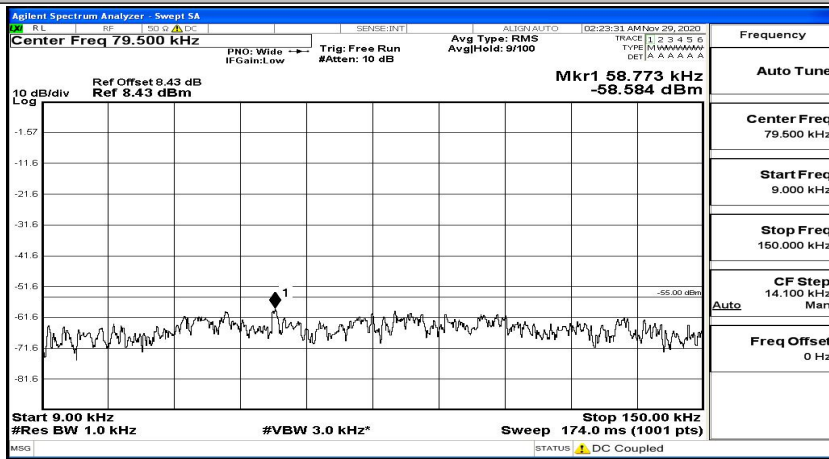

Frequency
Auto Tune
Center Freq 15.075000 MHz
Start Freq 150.000 kHz
Stop Freq 30.000000 MHz
CF Step 2.985000 MHz Man
Freq Offset 0 Hz

Frequency
Auto Tune
Center Freq 13.015000000 GHz
Start Freq 30.000000 MHz
Stop Freq 26.000000000 GHz
CF Step 2.597000000 GHz Man
Freq Offset 0 Hz

(Channel Bandwidth:15 MHz)_MCH_QPSK_1RB#74

Frequency
Auto Tune
Center Freq 79.500 kHz
Start Freq 9.000 kHz
Stop Freq 150.000 kHz
CF Step 14.100 kHz Man
Freq Offset 0 Hz

(Channel Bandwidth:15 MHz)_HCH_QPSK_1RB#0

(Channel Bandwidth: 15 MHz) _HCH_QPSK_1RB#37

(Channel Bandwidth:15 MHz)_HCH_QPSK_1RB#74

(Channel Bandwidth:15 MHz)_LCH_16QAM_1RB#0

Frequency
Auto Tune
Center Freq 79.500 kHz
Start Freq 9.000 kHz
Stop Freq 150.000 kHz
CF Step 14.100 kHz Man
Auto
Freq Offset 0 Hz