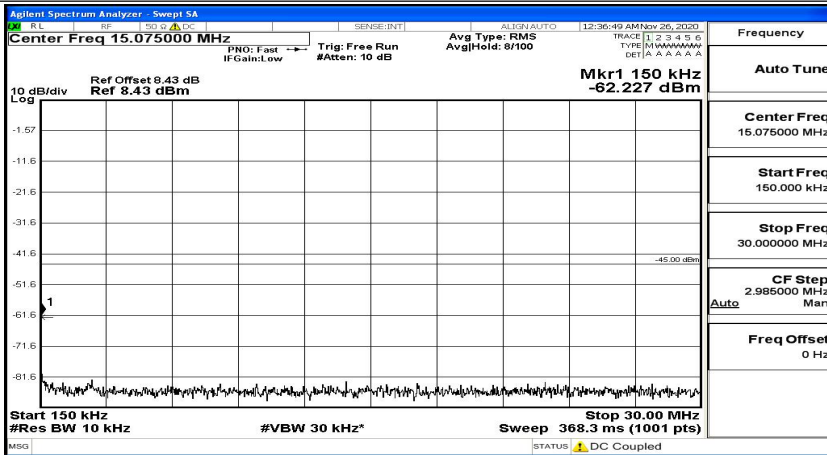

(Channel Bandwidth: 15 MHz) _HCH_QPSK_1RB#37

(Channel Bandwidth:15 MHz)_HCH_QPSK_1RB#74

(Channel Bandwidth:15 MHz)_LCH_16QAM_1RB#0

Frequency
Auto Tune
Center Freq 79.500 kHz
Start Freq 9.000 kHz
Stop Freq 150.000 kHz
CF Step 14.100 kHz Man
Auto
Freq Offset 0 Hz

Frequency
Auto Tune
Center Freq 15.075000 MHz
Start Freq 150.000 kHz
Stop Freq 30.000000 MHz
CF Step 2.985000 MHz Man
Auto
Freq Offset 0 Hz

Frequency
Auto Tune
Center Freq 13.01500000 GHz
Start Freq 30.000000 MHz
Stop Freq 26.00000000 GHz
CF Step 2.597000000 GHz Man
Auto
Freq Offset 0 Hz