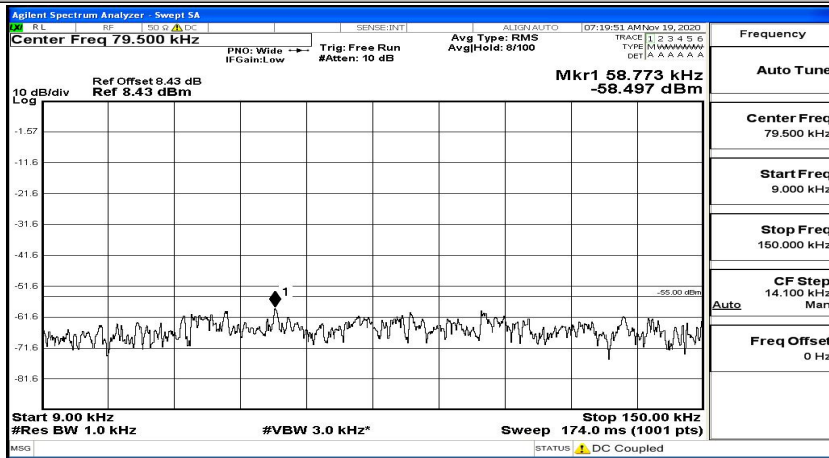

(Channel Bandwidth: 15 MHz)_LCH_QPSK_1RB#37

(Channel Bandwidth:15 MHz)_LCH_QPSK_1RB#74

(Channel Bandwidth:15 MHz)_MCH_QPSK_1RB#0

(Channel Bandwidth:15 MHz)_MCH_QPSK_1RB#37

Frequency
Auto Tune
Center Freq 79.500 kHz
Start Freq 9.000 kHz
Stop Freq 150.000 kHz
CF Step 14.100 kHz Man
Freq Offset 0 Hz

Frequency
Auto Tune
Center Freq 15.075000 MHz
Start Freq 150.000 kHz
Stop Freq 30.000000 MHz
CF Step 2.985000 MHz Man
Freq Offset 0 Hz

Frequency
Auto Tune
Center Freq 13.015000000 GHz
Start Freq 30.000000 MHz
Stop Freq 26.000000000 GHz
CF Step 2.597000000 GHz Man
Freq Offset 0 Hz

(Channel Bandwidth:15 MHz)_MCH_QPSK_1RB#74

Frequency
Auto Tune
Center Freq 79.500 kHz
Start Freq 9.000 kHz
Stop Freq 150.000 kHz
CF Step 14.100 kHz Man
Freq Offset 0 Hz

(Channel Bandwidth:15 MHz)_HCH_QPSK_1RB#0