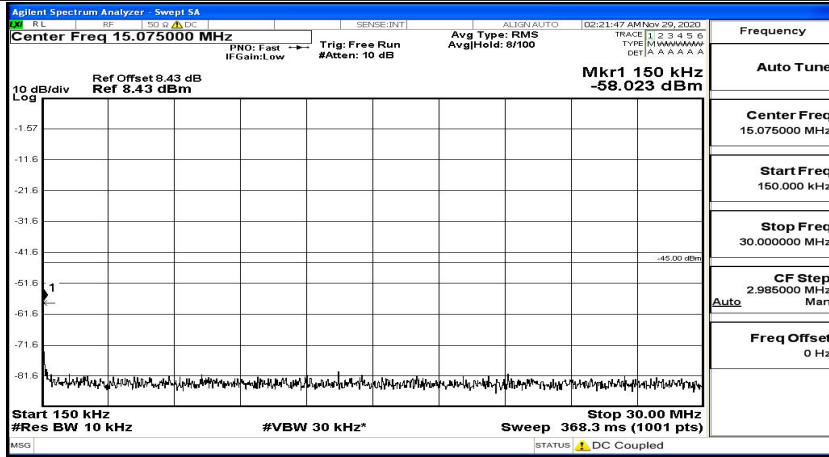

(Channel Bandwidth: 15 MHz)_LCH_QPSK_1RB#37

(Channel Bandwidth:15 MHz)_LCH_QPSK_1RB#74

(Channel Bandwidth:15 MHz)_MCH_QPSK_1RB#0

(Channel Bandwidth:15 MHz)_MCH_QPSK_1RB#37

Frequency
Auto Tune
Center Freq 79.500 kHz
Start Freq 9.000 kHz
Stop Freq 150.000 kHz
CF Step 14.100 kHz Man
Freq Offset 0 Hz

Frequency
Auto Tune
Center Freq 15.075000 MHz
Start Freq 150.000 kHz
Stop Freq 30.000000 MHz
CF Step 2.985000 MHz Man
Freq Offset 0 Hz

Frequency
Auto Tune
Center Freq 13.015000000 GHz
Start Freq 30.000000 MHz
Stop Freq 26.000000000 GHz
CF Step 2.597000000 GHz Man
Freq Offset 0 Hz

(Channel Bandwidth:15 MHz)_MCH_QPSK_1RB#74

Frequency
Auto Tune
Center Freq 79.500 kHz
Start Freq 9.000 kHz
Stop Freq 150.000 kHz
CF Step 14.100 kHz Man
Freq Offset 0 Hz

(Channel Bandwidth:15 MHz)_HCH_QPSK_1RB#0