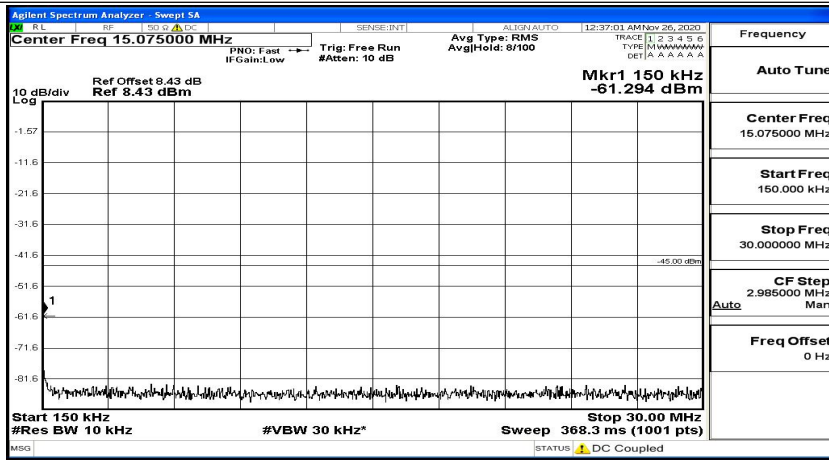

(Channel Bandwidth: 15 MHz)_LCH_QPSK_1RB#37

(Channel Bandwidth:15 MHz)_LCH_QPSK_1RB#74

(Channel Bandwidth:15 MHz)_MCH_QPSK_1RB#0

(Channel Bandwidth:15 MHz)_MCH_QPSK_1RB#37

Frequency
Auto Tune
Center Freq 79.500 kHz
Start Freq 9.000 kHz
Stop Freq 150.000 kHz
CF Step 14.100 kHz Man
Freq Offset 0 Hz

Frequency
Auto Tune
Center Freq 15.075000 MHz
Start Freq 150.000 kHz
Stop Freq 30.000000 MHz
CF Step 2.985000 MHz Man
Freq Offset 0 Hz

Frequency
Auto Tune
Center Freq 13.015000000 GHz
Start Freq 30.000000 MHz
Stop Freq 26.000000000 GHz
CF Step 2.597000000 GHz Man
Freq Offset 0 Hz

(Channel Bandwidth:15 MHz)_MCH_QPSK_1RB#74

Frequency
Auto Tune
Center Freq 79.500 kHz
Start Freq 9.000 kHz
Stop Freq 150.000 kHz
CF Step 14.100 kHz Man
Freq Offset 0 Hz

(Channel Bandwidth:15 MHz)_HCH_QPSK_1RB#0