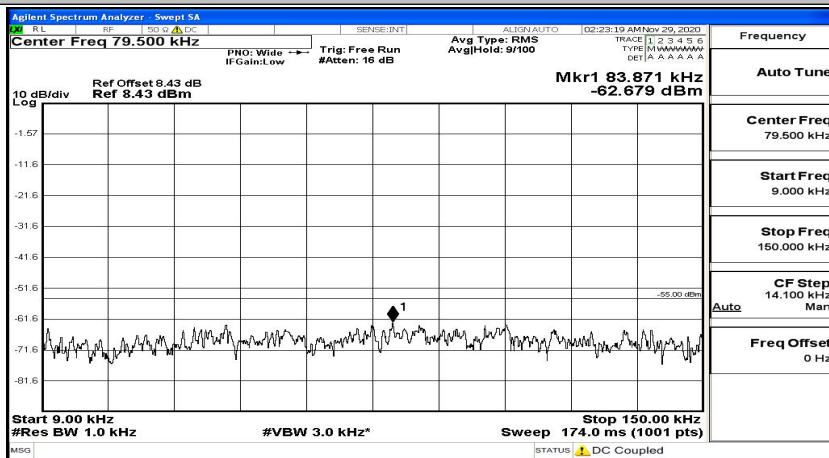

Frequency
Auto Tune
Center Freq 15.075000 MHz
Start Freq 150.000 kHz
Stop Freq 30.000000 MHz
CF Step 2.985000 MHz Man
Freq Offset 0 Hz

Frequency
Auto Tune
Center Freq 13.015000000 GHz
Start Freq 30.000000 MHz
Stop Freq 26.000000000 GHz
CF Step 2.597000000 GHz Man
Freq Offset 0 Hz

(Channel Bandwidth:15 MHz)_MCH_QPSK_1RB#74

Frequency
Auto Tune
Center Freq 79.500 kHz
Start Freq 9.000 kHz
Stop Freq 150.000 kHz
CF Step 14.100 kHz Man
Freq Offset 0 Hz

(Channel Bandwidth:15 MHz)_HCH_QPSK_1RB#0

(Channel Bandwidth: 15 MHz) _HCH_QPSK_1RB#37

(Channel Bandwidth:15 MHz)_HCH_QPSK_1RB#74

(Channel Bandwidth:15 MHz)_LCH_16QAM_1RB#0

Frequency
Auto Tune
Center Freq 79.500 kHz
Start Freq 9.000 kHz
Stop Freq 150.000 kHz
CF Step 14.100 kHz Man
Auto
Freq Offset 0 Hz