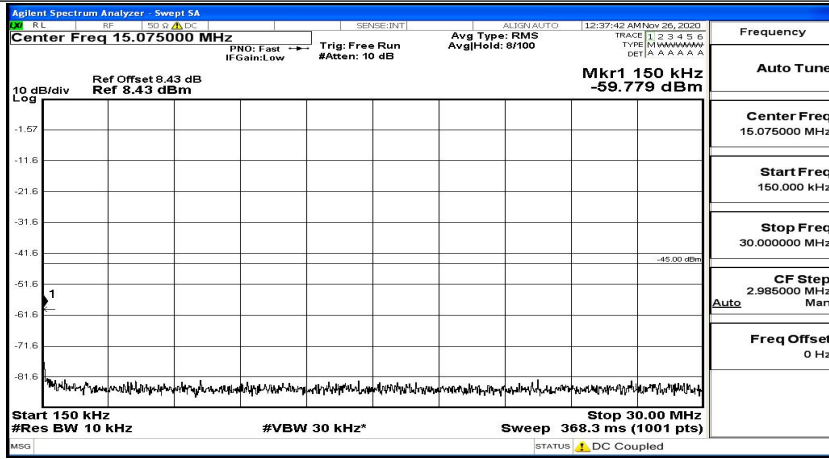

(Channel Bandwidth:15 MHz)_MCH_16QAM_1RB#0