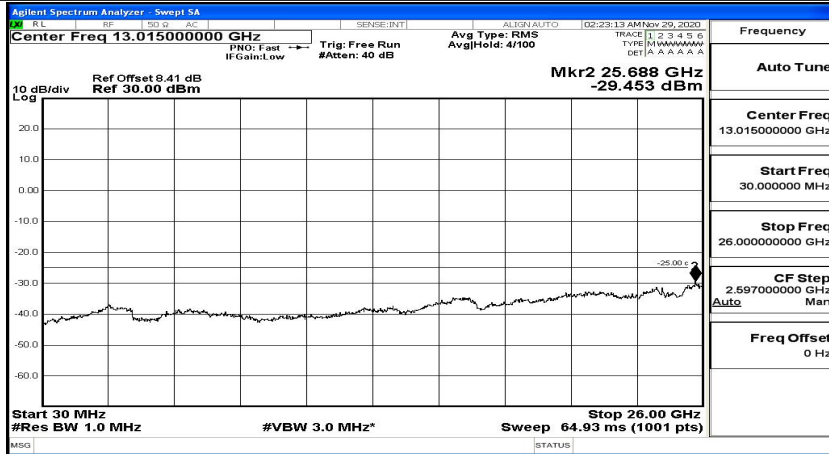

Frequency
Auto Tune
Center Freq 15.075000 MHz
Start Freq 150.000 kHz
Stop Freq 30.000000 MHz
CF Step 2.985000 MHz Man
Freq Offset 0 Hz

Frequency
Auto Tune
Center Freq 13.015000000 GHz
Start Freq 30.000000 MHz
Stop Freq 26.000000000 GHz
CF Step 2.597000000 GHz Man
Freq Offset 0 Hz

(Channel Bandwidth:15 MHz)_MCH_QPSK_1RB#74

Frequency
Auto Tune
Center Freq 79.500 kHz
Start Freq 9.000 kHz
Stop Freq 150.000 kHz
CF Step 14.100 kHz Man
Freq Offset 0 Hz

(Channel Bandwidth:15 MHz)_HCH_QPSK_1RB#0

(Channel Bandwidth: 15 MHz) _HCH_QPSK_1RB#37

(Channel Bandwidth:15 MHz)_HCH_QPSK_1RB#74

(Channel Bandwidth:15 MHz)_LCH_16QAM_1RB#0

Frequency
Auto Tune
Center Freq 79.500 kHz
Start Freq 9.000 kHz
Stop Freq 150.000 kHz
CF Step 14.100 kHz Man
Auto
Freq Offset 0 Hz