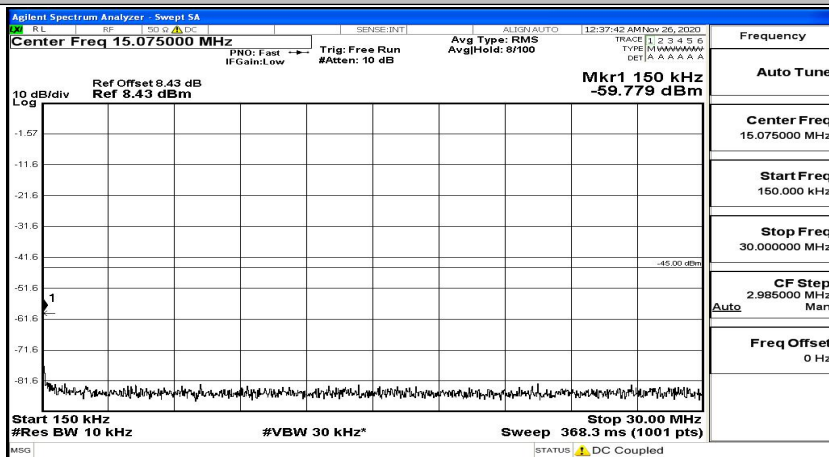

(Channel Bandwidth:15 MHz)_LCH_16QAM_1RB#74