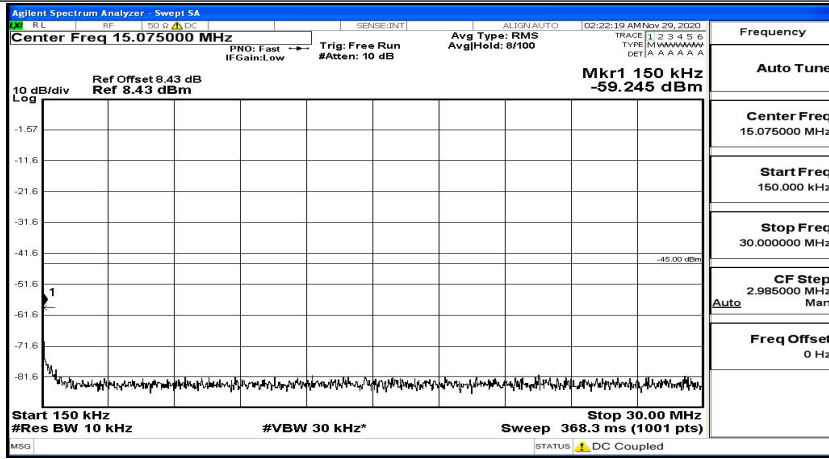

Frequency
Auto Tune
Center Freq 15.075000 MHz
Start Freq 150.000 kHz
Stop Freq 30.000000 MHz
CF Step 2.985000 MHz Man
Auto
Freq Offset 0 Hz

Frequency
Auto Tune
Center Freq 13.01500000 GHz
Start Freq 30.000000 MHz
Stop Freq 26.00000000 GHz
CF Step 2.597000000 GHz Man
Auto
Freq Offset 0 Hz

(Channel Bandwidth:15 MHz)_LCH_16QAM_1RB#37

(Channel Bandwidth:15 MHz)_LCH_16QAM_1RB#74

(Channel Bandwidth:15 MHz)_MCH_16QAM_1RB#0

(Channel Bandwidth:15 MHz)_MCH_16QAM_1RB#37

(Channel Bandwidth:15 MHz)_MCH_16QAM_1RB#74