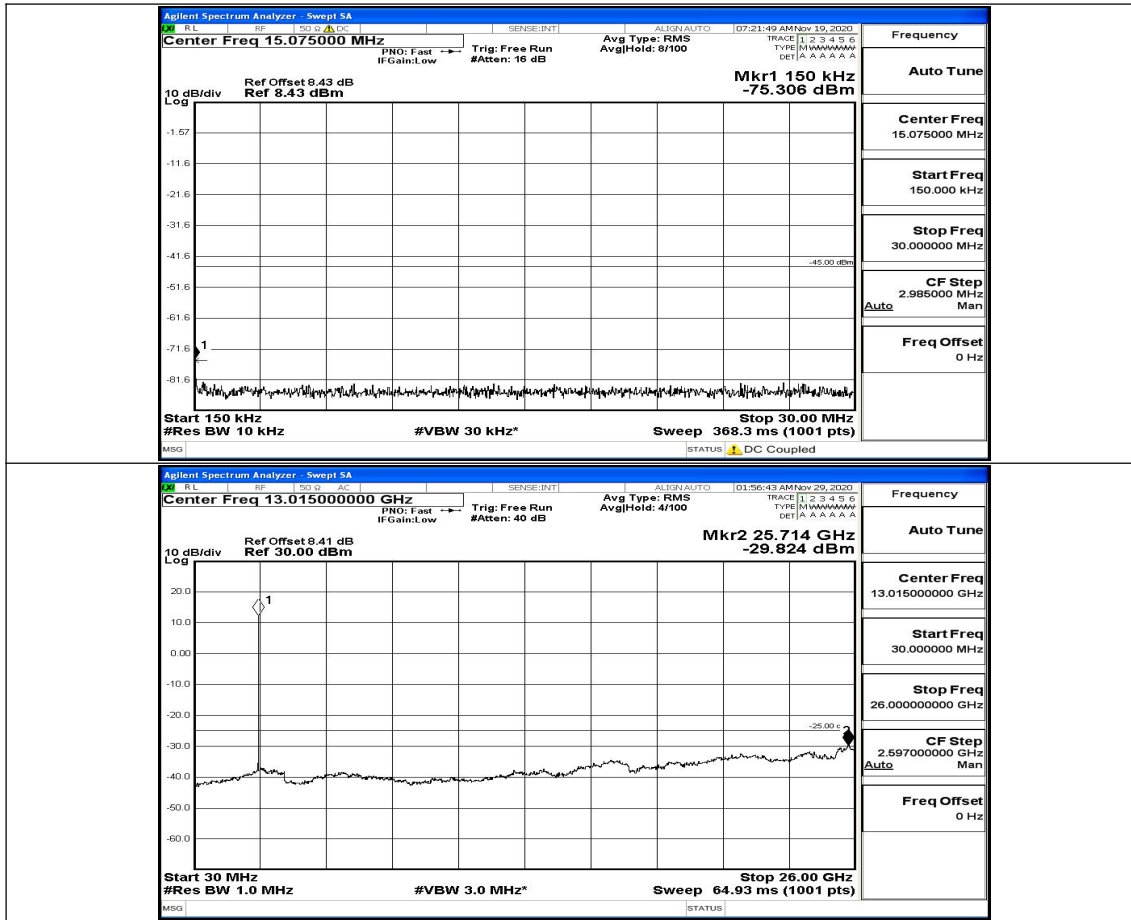

(Channel Bandwidth: 5 MHz)_MCH_16QAM_1RB#24

(Channel Bandwidth: 5 MHz)_HCH_16QAM_1RB#0

(Channel Bandwidth: 5 MHz)_HCH_16QAM_1RB#12

#Im

(Channel Bandwidth: 5 MHz)_HCH_16QAM_1RB#24

Channel Bandwidth: 10 MHz

Channel Bandwidth: 10 MHz_LCH_QPSK_1RB#24