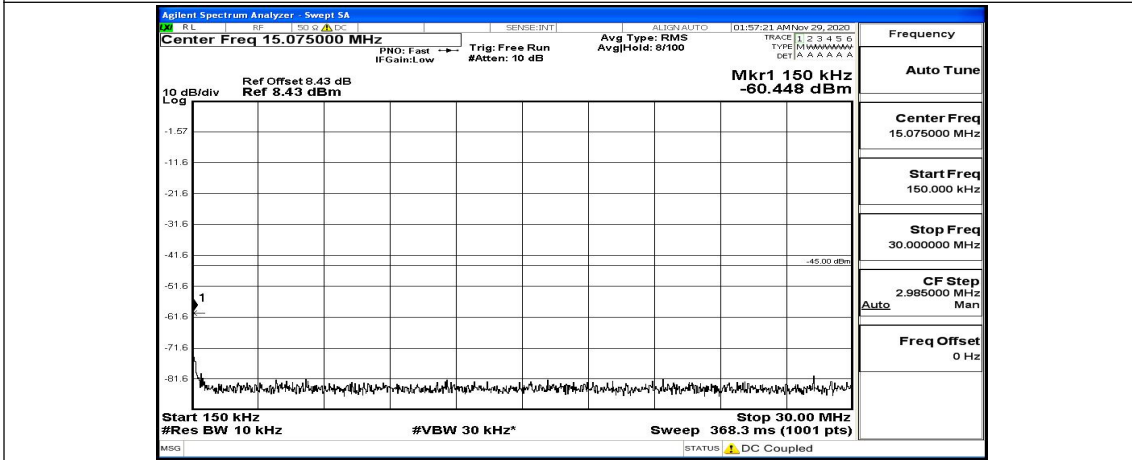

Channel Bandwidth: 10 MHz_LCH_QPSK_1RB#49