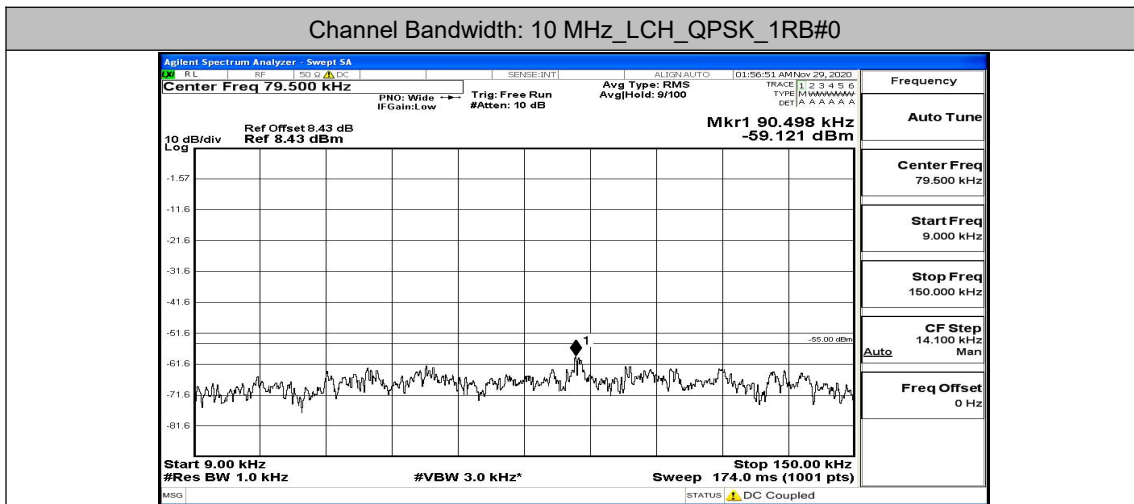

(Channel Bandwidth: 5 MHz)_MCH_16QAM_1RB#24

(Channel Bandwidth: 5 MHz)_HCH_16QAM_1RB#0

(Channel Bandwidth: 5 MHz)_HCH_16QAM_1RB#12

#Im

(Channel Bandwidth: 5 MHz)_HCH_16QAM_1RB#24

Channel Bandwidth: 10 MHz

Channel Bandwidth: 10 MHz_LCH_QPSK_1RB#24