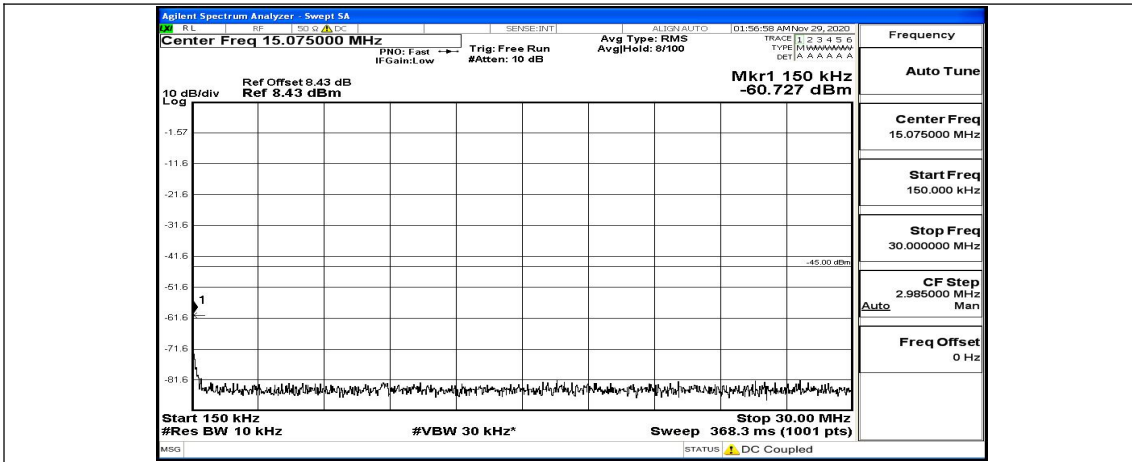

(Channel Bandwidth: 5 MHz)_MCH_16QAM_1RB#24

(Channel Bandwidth: 5 MHz)_HCH_16QAM_1RB#0

(Channel Bandwidth: 5 MHz)_HCH_16QAM_1RB#12

#Im

(Channel Bandwidth: 5 MHz)_HCH_16QAM_1RB#24

Channel Bandwidth: 10 MHz

Channel Bandwidth: 10 MHz_LCH_QPSK_1RB#24