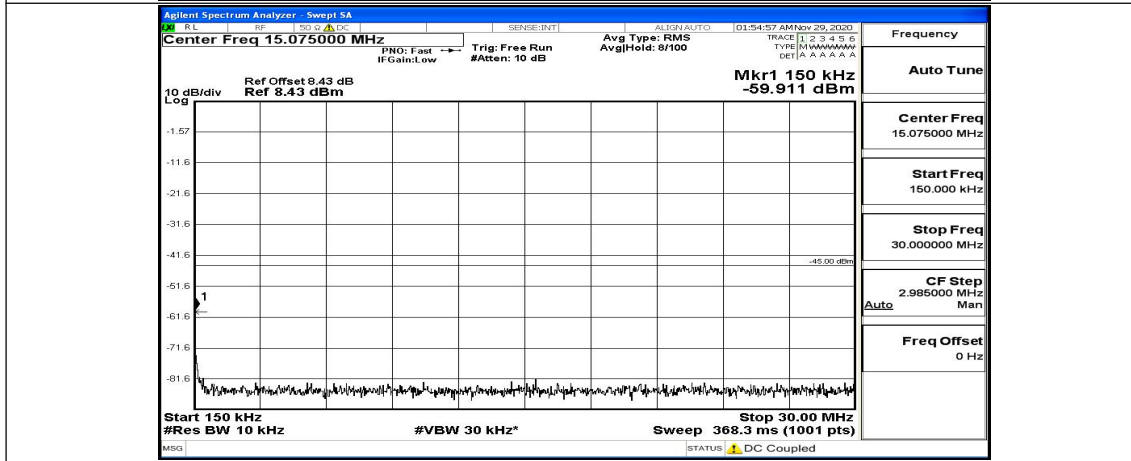

(Channel Bandwidth: 5 MHz)_LCH_16QAM_1RB#0

(Channel Bandwidth: 5 MHz)_LCH_16QAM_1RB#12

(Channel Bandwidth: 5 MHz)_LCH_16QAM_1RB#24

(Channel Bandwidth: 5 MHz)_MCH_16QAM_1RB#0

(Channel Bandwidth: 5 MHz)_MCH_16QAM_1RB#12

(Channel Bandwidth: 5 MHz)_MCH_16QAM_1RB#24

(Channel Bandwidth: 5 MHz)_HCH_16QAM_1RB#0

(Channel Bandwidth: 5 MHz)_HCH_16QAM_1RB#12

#Im

(Channel Bandwidth: 5 MHz)_HCH_16QAM_1RB#24

Channel Bandwidth: 10 MHz

Channel Bandwidth: 10 MHz_LCH_QPSK_1RB#24