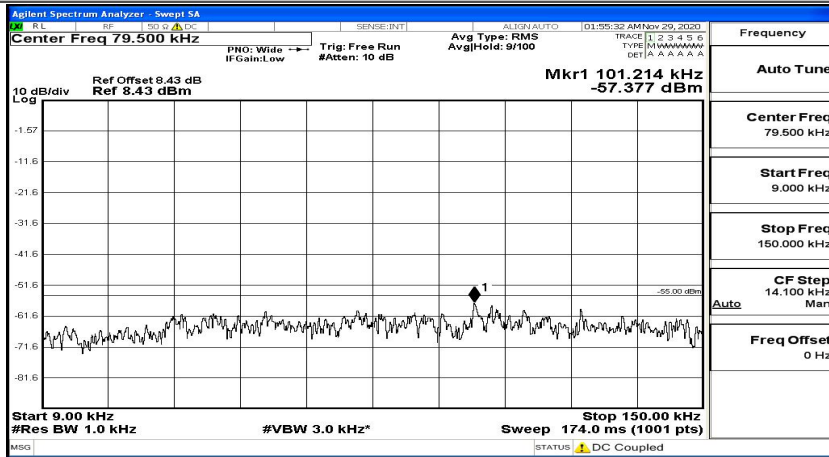

(Channel Bandwidth: 5 MHz)_HCH_QPSK_1RB#0

(Channel Bandwidth: 5 MHz)_HCH_QPSK_1RB#12