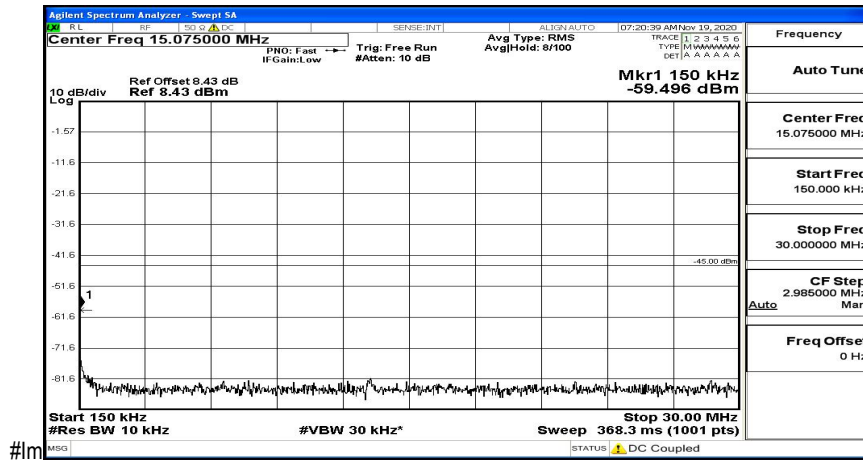

(Channel Bandwidth: 5 MHz)_HCH_QPSK_1RB#24