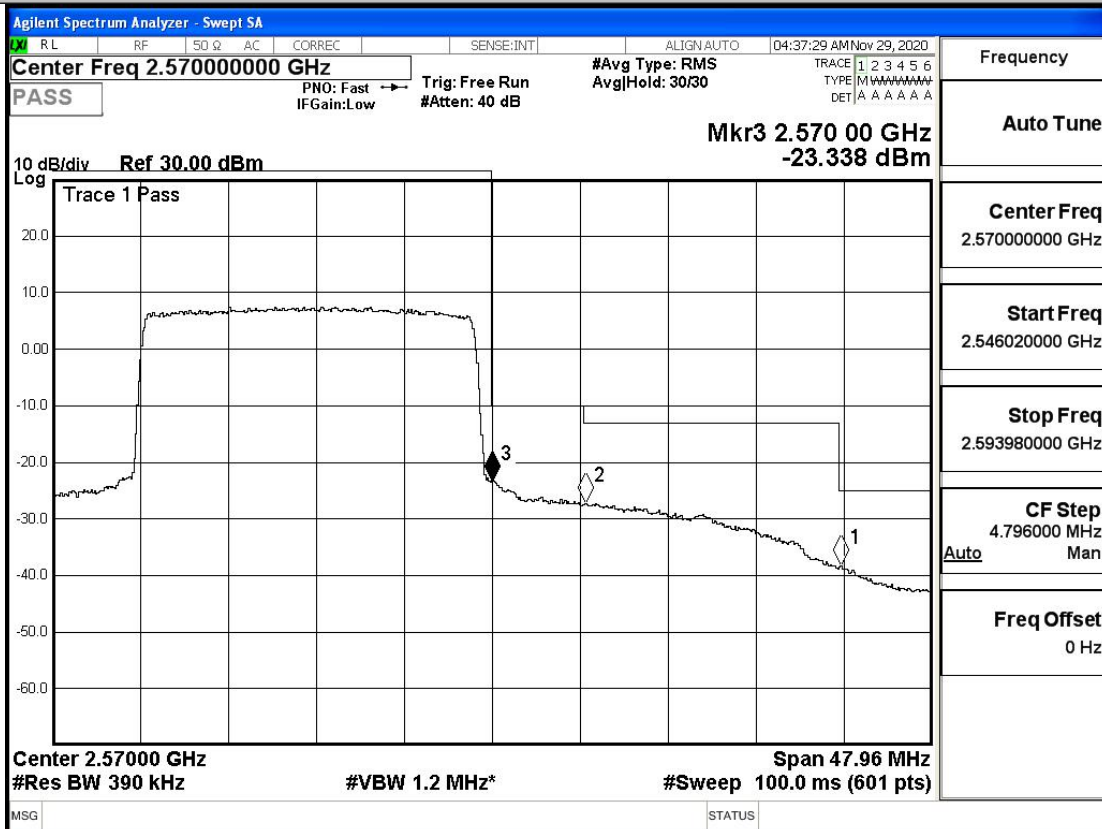

Band Edge Test Graph(s) (Channel Bandwidth: 15 MHz)_HCH_QPSK

Band Edge Test Graph(s) (Channel Bandwidth: 15 MHz)_LCH_16QAM

Band Edge Test Graph(s) (Channel Bandwidth:20 MHz)_LCH_QPSK

Band Edge Test Graph(s) (Channel Bandwidth:20 MHz)_HCH_QPSK

Band Edge Test Graph(s) (Channel Bandwidth:20 MHz)_LCH_16QAM

Band Edge Test Graph(s) (Channel Bandwidth:20 MHz)_HCH_16QAM

E.5 Conducted Spurious Emission

Appendix E: Conducted Spurious Emission

Test Graphs