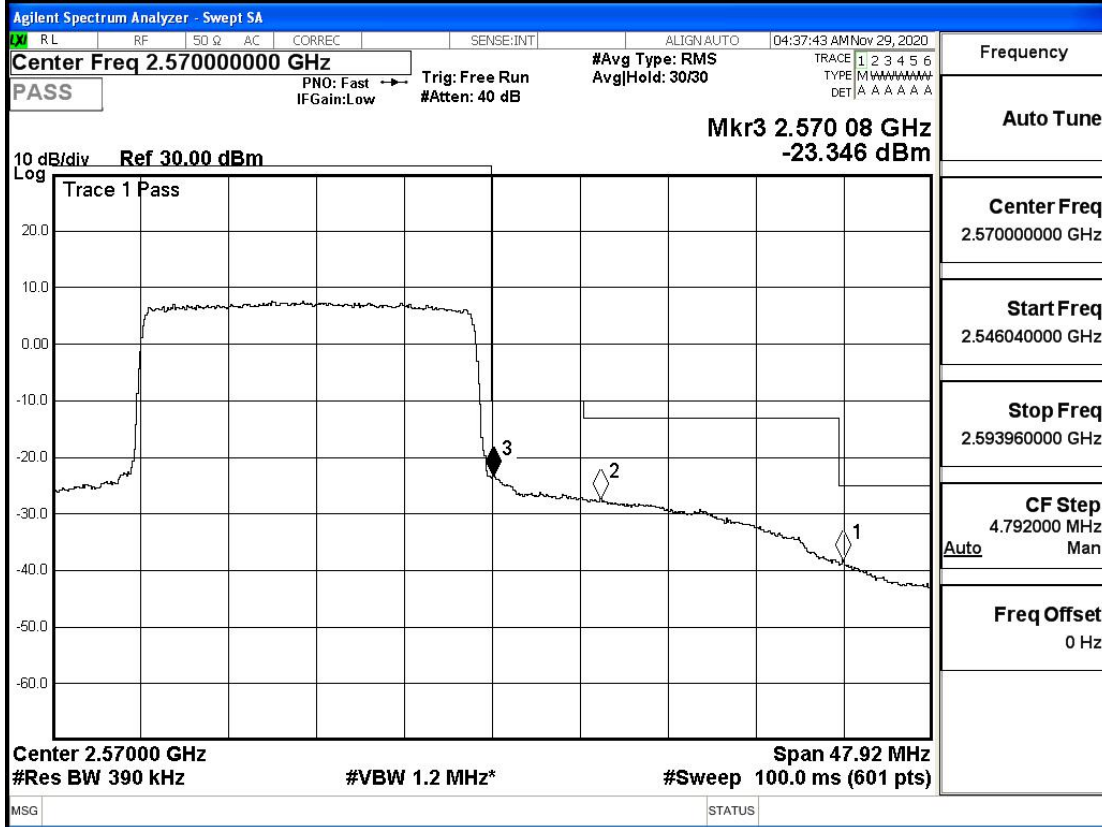

Band Edge Test Graph(s) (Channel Bandwidth: 15 MHz)_HCH_QPSK

Band Edge Test Graph(s) (Channel Bandwidth: 15 MHz)_LCH_16QAM

Band Edge Test Graph(s) (Channel Bandwidth:20 MHz)_LCH_QPSK

Band Edge Test Graph(s) (Channel Bandwidth:20 MHz)_HCH_QPSK

Band Edge Test Graph(s) (Channel Bandwidth:20 MHz)_LCH_16QAM

Band Edge Test Graph(s) (Channel Bandwidth:20 MHz)_HCH_16QAM

E.5 Conducted Spurious Emission

Appendix E: Conducted Spurious Emission

Test Graphs