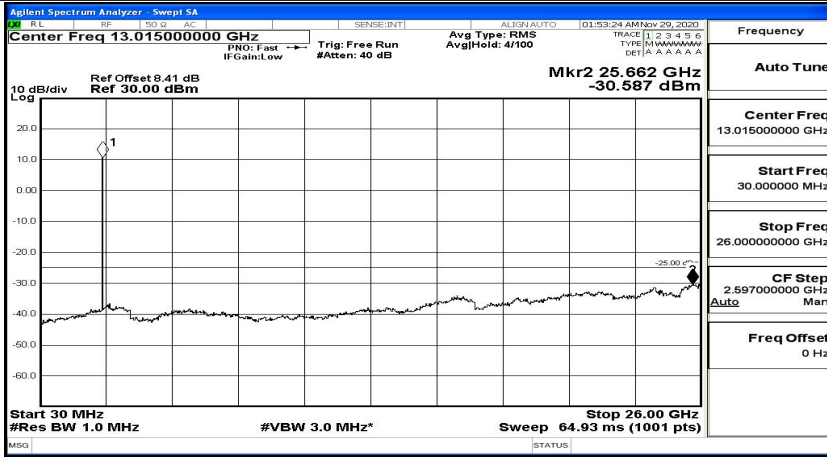

(Channel Bandwidth: 5 MHz)_MCH_QPSK_1RB#0