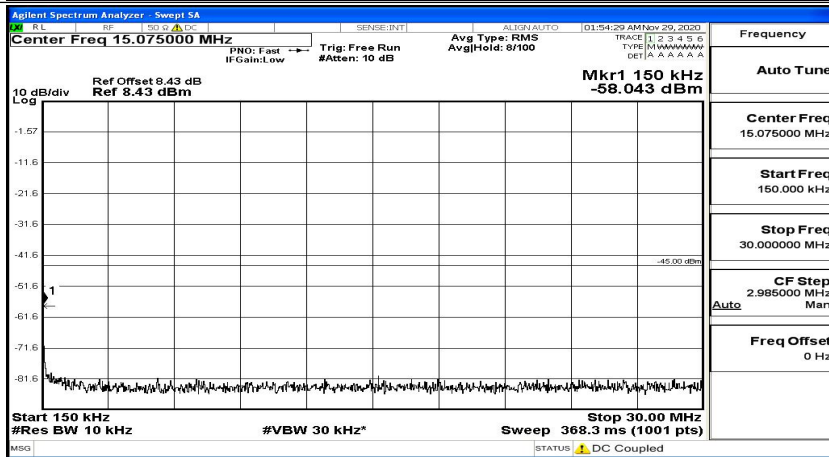

Channel Bandwidth: 5 MHz

(Channel Bandwidth: 5 MHz)_LCH_QPSK_1RB#24

(Channel Bandwidth: 5 MHz)_MCH_QPSK_1RB#0

(Channel Bandwidth: 5 MHz)_MCH_QPSK_1RB#12

(Channel Bandwidth: 5 MHz)_MCH_QPSK_1RB#24

(Channel Bandwidth: 5 MHz)_HCH_QPSK_1RB#0