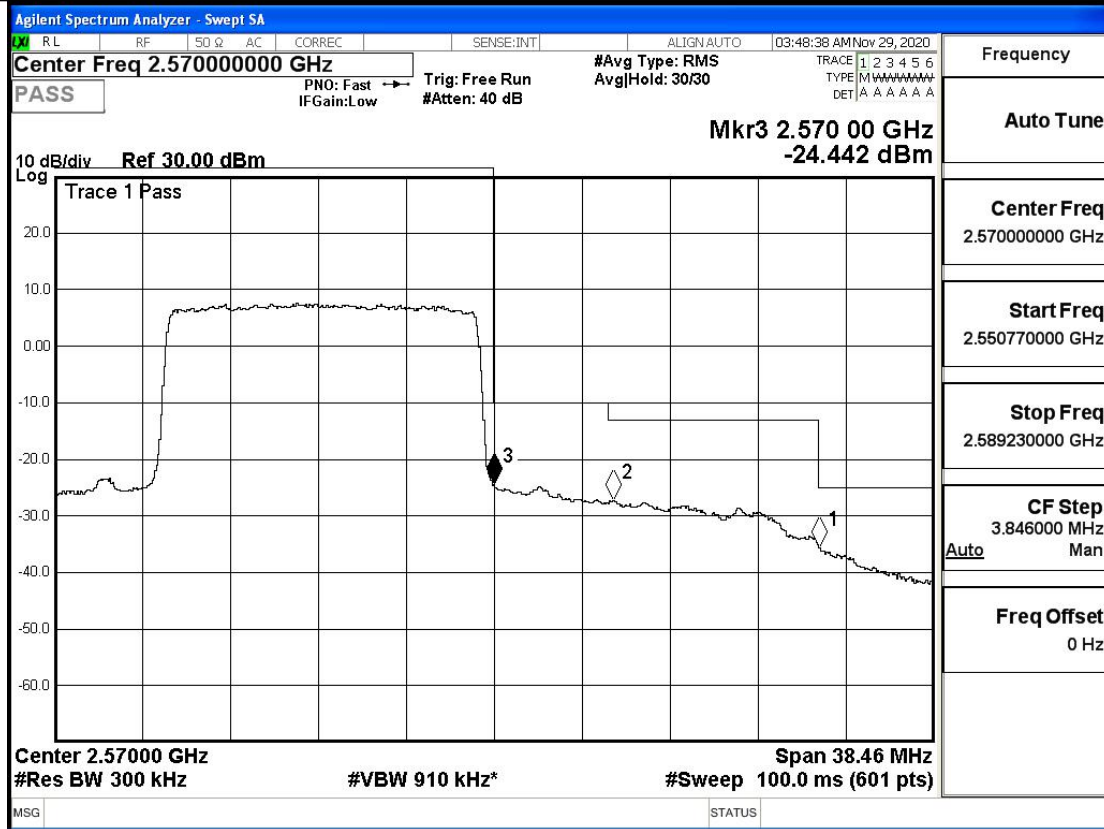

Band Edge Test Graph(s) (Channel Bandwidth: 15 MHz)_HCH_QPSK