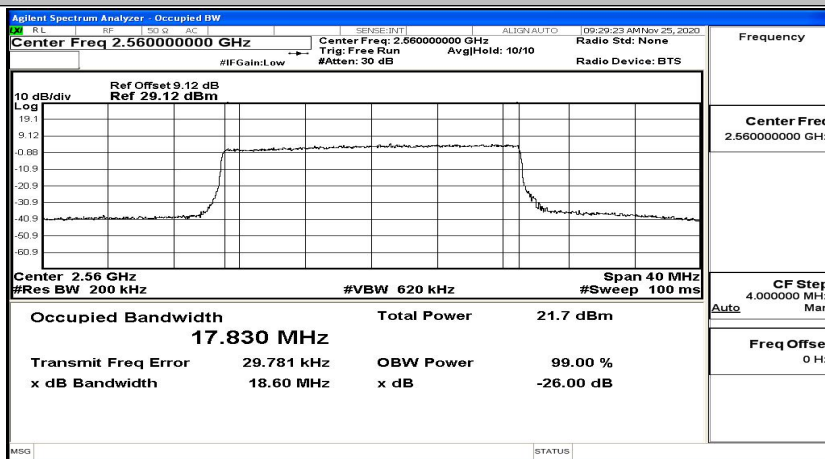

EBW & OBW Test Graph(s) (Channel Bandwidth:20 MHz)_LCH_16QAM

EBW & OBW Test Graph(s) (Channel Bandwidth:20 MHz)_MCH_16QAM

EBW & OBW Test Graph(s) (Channel Bandwidth:20 MHz)_HCH_16QAM

E.4 Band Edge

Band Edge Test Graph(s) (Channel Bandwidth: 5 MHz)_LCH_QPSK

Band Edge Test Graph(s) (Channel Bandwidth: 5 MHz)_HCH_QPSK

Band Edge Test Graph(s) (Channel Bandwidth: 5 MHz)_LCH_16QAM

Band Edge Test Graph(s) (Channel Bandwidth: 5 MHz)_HCH_16QAM

Band Edge Test Graph(s) (Channel Bandwidth: 10 MHz)_LCH_QPSK