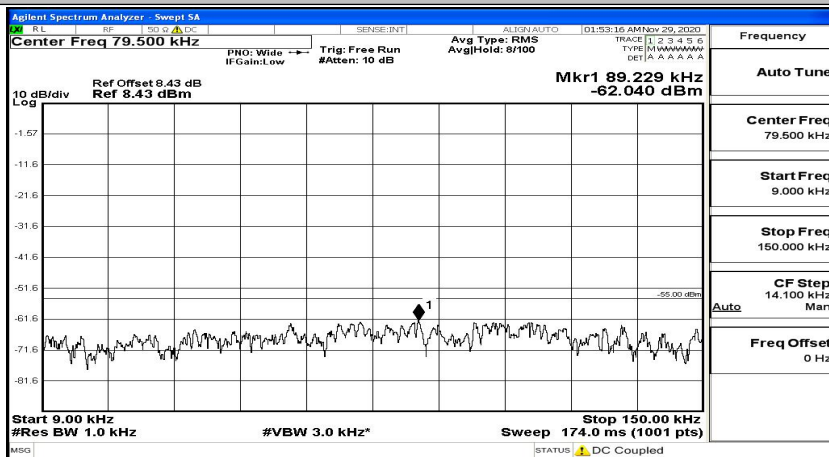

(Channel Bandwidth: 5 MHz)_LCH_QPSK_1RB#24