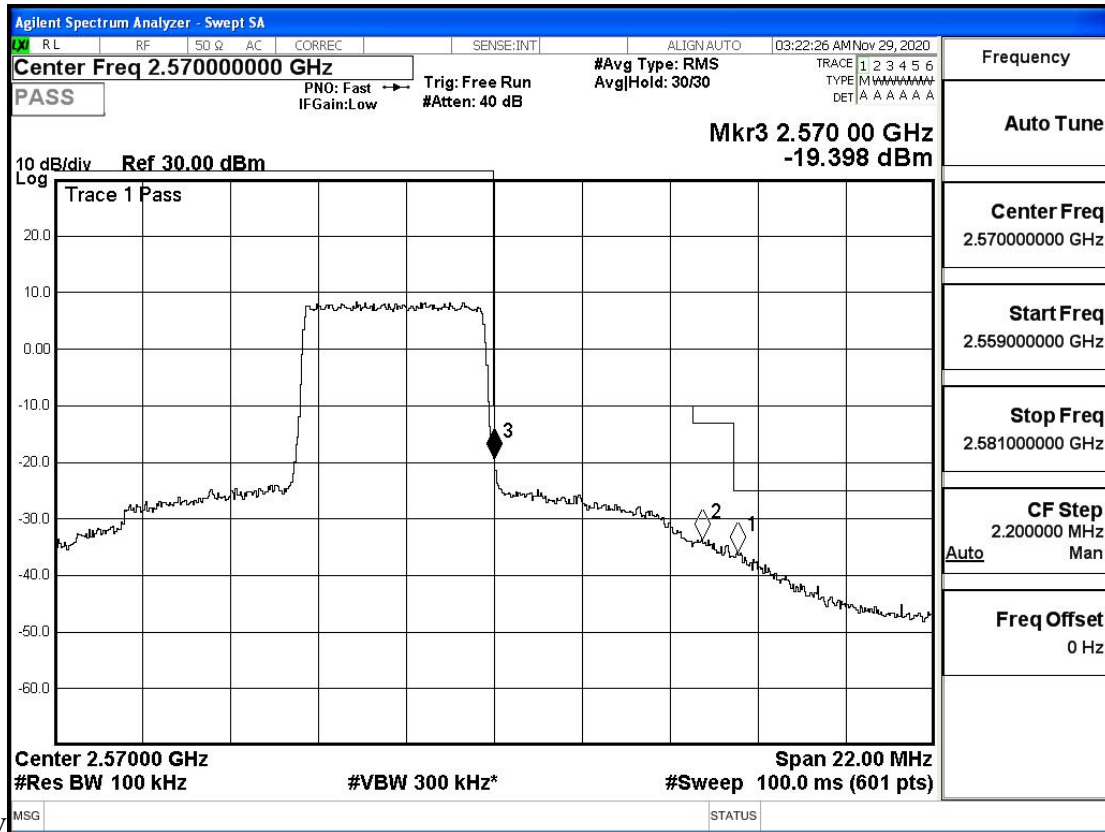

EBW & OBW Test Graph(s) (Channel Bandwidth:20 MHz)_LCH_16QAM

EBW & OBW Test Graph(s) (Channel Bandwidth:20 MHz)_MCH_16QAM

EBW & OBW Test Graph(s) (Channel Bandwidth:20 MHz)_HCH_16QAM

E.4 Band Edge

Band Edge Test Graph(s) (Channel Bandwidth: 5 MHz)_LCH_QPSK

Band Edge Test Graph(s) (Channel Bandwidth: 5 MHz)_HCH_QPSK

Band Edge Test Graph(s) (Channel Bandwidth: 5 MHz)_LCH_16QAM

Band Edge Test Graph(s) (Channel Bandwidth: 5 MHz)_HCH_16QAM

Band Edge Test Graph(s) (Channel Bandwidth: 10 MHz)_LCH_QPSK