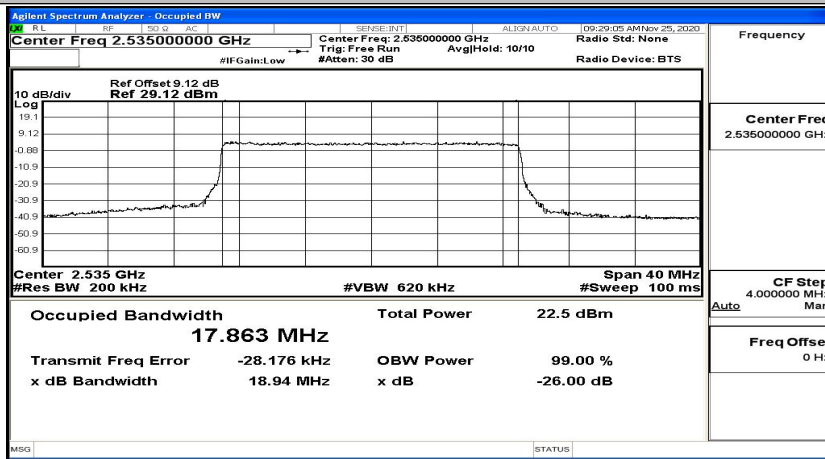

EBW & OBW Test Graph(s) (Channel Bandwidth:20 MHz)_LCH_16QAM

EBW & OBW Test Graph(s) (Channel Bandwidth:20 MHz)_MCH_16QAM

EBW & OBW Test Graph(s) (Channel Bandwidth:20 MHz)_HCH_16QAM

E.4 Band Edge

Band Edge Test Graph(s) (Channel Bandwidth: 5 MHz)_LCH_QPSK

Band Edge Test Graph(s) (Channel Bandwidth: 5 MHz)_HCH_QPSK

Band Edge Test Graph(s) (Channel Bandwidth: 5 MHz)_LCH_16QAM

Band Edge Test Graph(s) (Channel Bandwidth: 5 MHz)_HCH_16QAM

Band Edge Test Graph(s) (Channel Bandwidth: 10 MHz)_LCH_QPSK