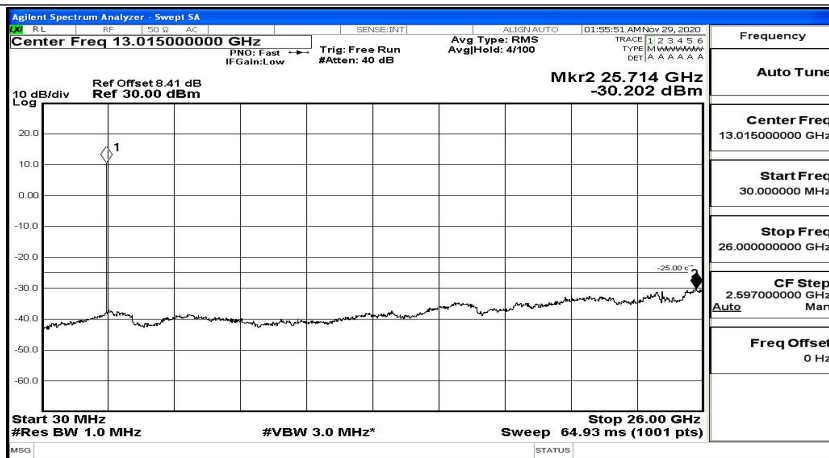

(Channel Bandwidth: 5 MHz)_HCH_QPSK_1RB#24