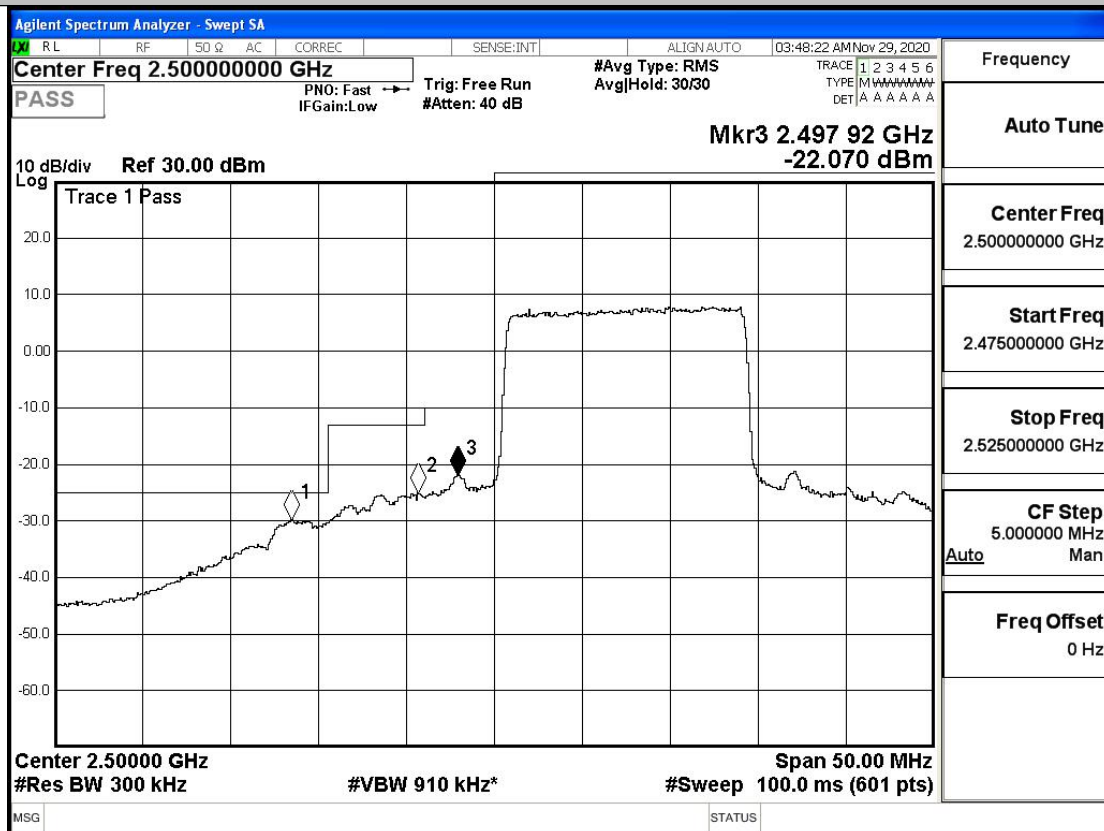

Band Edge Test Graph(s) (Channel Bandwidth: 10 MHz)_HCH_QPSK

Band Edge Test Graph(s) (Channel Bandwidth: 10 MHz)_LCH_16QAM

Band Edge Test Graph(s) (Channel Bandwidth: 10 MHz)_HCH_16QAM

Band Edge Test Graph(s) (Channel Bandwidth:15 MHz)_LCH_QPSK

Band Edge Test Graph(s) (Channel Bandwidth: 15 MHz)_HCH_QPSK

Band Edge Test Graph(s) (Channel Bandwidth: 15 MHz)_LCH_16QAM

Band Edge Test Graph(s) (Channel Bandwidth:20 MHz)_LCH_QPSK

Band Edge Test Graph(s) (Channel Bandwidth:20 MHz)_HCH_QPSK