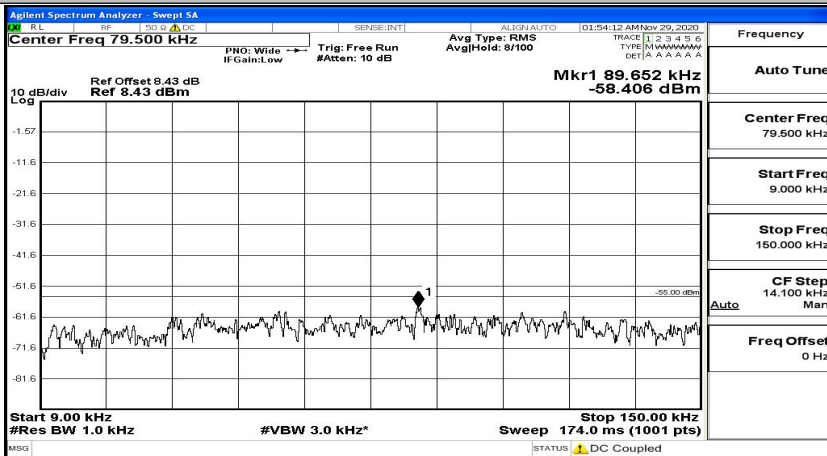

Channel Bandwidth: 5 MHz

(Channel Bandwidth: 5 MHz)_LCH_QPSK_1RB#24

(Channel Bandwidth: 5 MHz)_MCH_QPSK_1RB#0

(Channel Bandwidth: 5 MHz)_MCH_QPSK_1RB#12

(Channel Bandwidth: 5 MHz)_MCH_QPSK_1RB#24

(Channel Bandwidth: 5 MHz)_HCH_QPSK_1RB#0