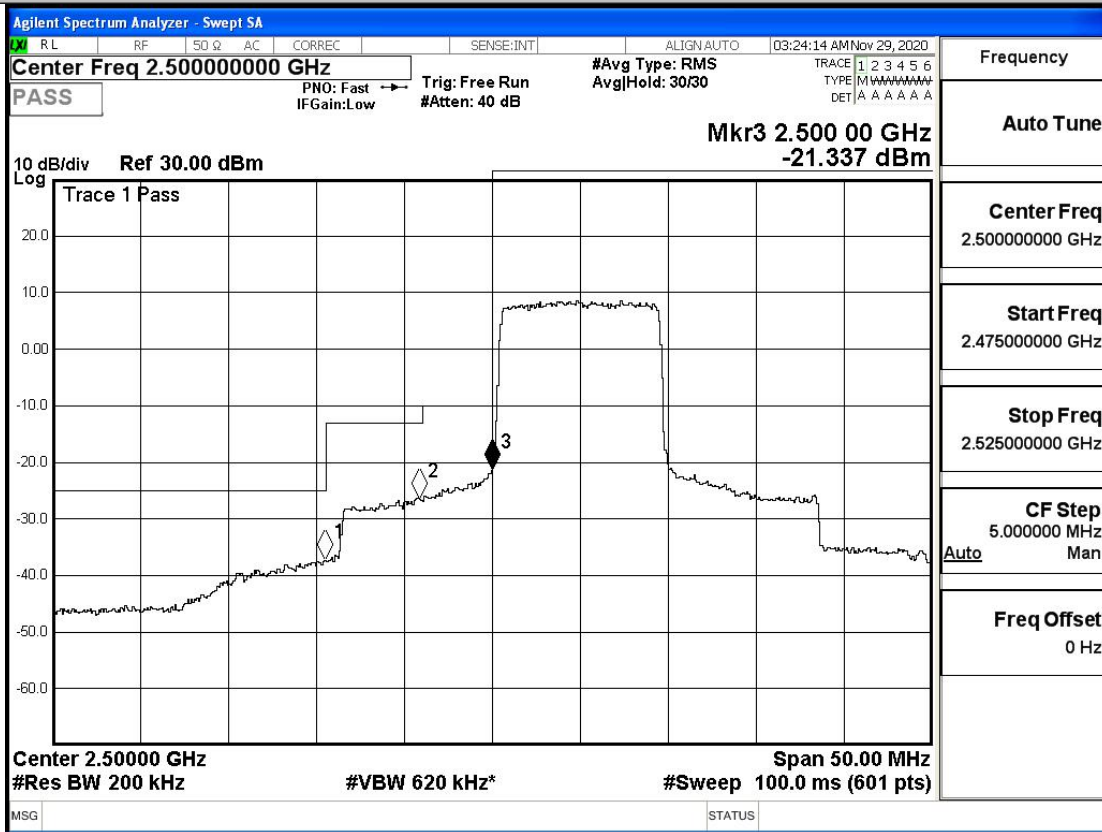

EBW & OBW Test Graph(s) (Channel Bandwidth:20 MHz)_LCH_16QAM

EBW & OBW Test Graph(s) (Channel Bandwidth:20 MHz)_MCH_16QAM

EBW & OBW Test Graph(s) (Channel Bandwidth:20 MHz)_HCH_16QAM

E.4 Band Edge

Band Edge Test Graph(s) (Channel Bandwidth: 5 MHz)_LCH_QPSK

Band Edge Test Graph(s) (Channel Bandwidth: 5 MHz)_HCH_QPSK

Band Edge Test Graph(s) (Channel Bandwidth: 5 MHz)_LCH_16QAM

Band Edge Test Graph(s) (Channel Bandwidth: 5 MHz)_HCH_16QAM

Band Edge Test Graph(s) (Channel Bandwidth: 10 MHz)_LCH_QPSK

Band Edge Test Graph(s) (Channel Bandwidth: 10 MHz)_HCH_QPSK

Band Edge Test Graph(s) (Channel Bandwidth: 10 MHz)_LCH_16QAM

Band Edge Test Graph(s) (Channel Bandwidth: 10 MHz)_HCH_16QAM

Band Edge Test Graph(s) (Channel Bandwidth:15 MHz)_LCH_QPSK