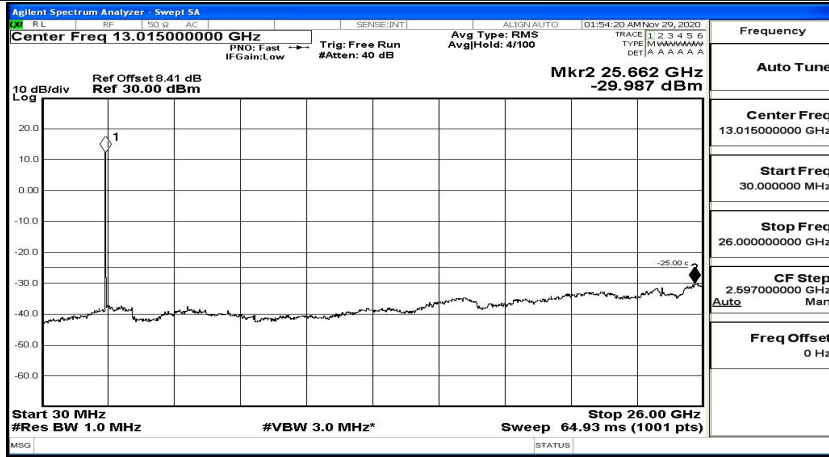

(Channel Bandwidth: 5 MHz)_MCH_QPSK_1RB#12