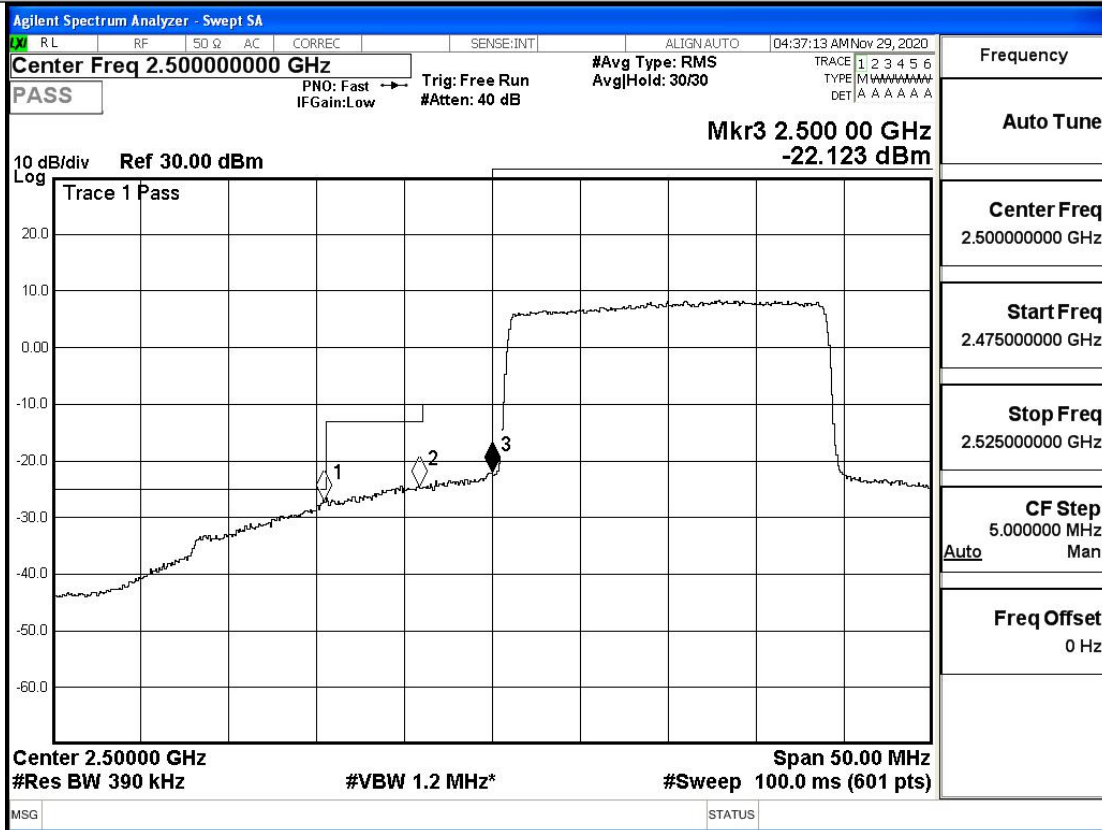

Band Edge Test Graph(s) (Channel Bandwidth: 15 MHz)_HCH_QPSK

Band Edge Test Graph(s) (Channel Bandwidth: 15 MHz)_LCH_16QAM

Band Edge Test Graph(s) (Channel Bandwidth:20 MHz)_LCH_QPSK

Band Edge Test Graph(s) (Channel Bandwidth:20 MHz)_HCH_QPSK

Band Edge Test Graph(s) (Channel Bandwidth:20 MHz)_LCH_16QAM

Band Edge Test Graph(s) (Channel Bandwidth:20 MHz)_HCH_16QAM

E.5 Conducted Spurious Emission

Appendix E: Conducted Spurious Emission

Test Graphs