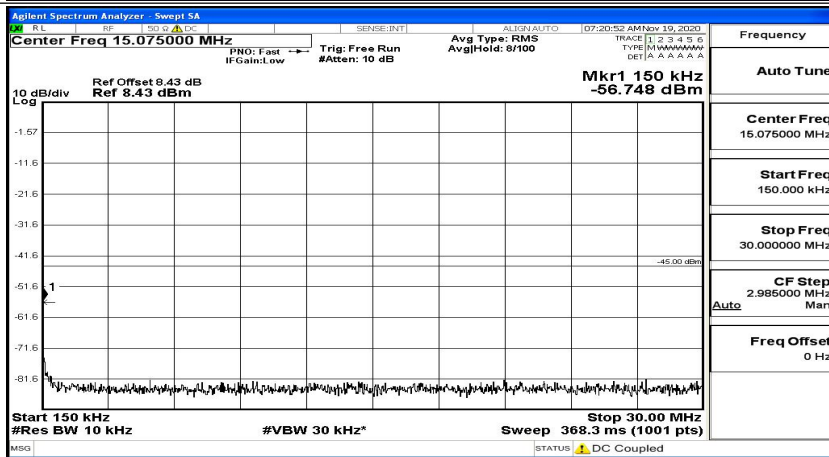

Channel Bandwidth: 5 MHz

(Channel Bandwidth: 5 MHz)_LCH_QPSK_1RB#24

(Channel Bandwidth: 5 MHz)_MCH_QPSK_1RB#0

(Channel Bandwidth: 5 MHz)_MCH_QPSK_1RB#12

(Channel Bandwidth: 5 MHz)_MCH_QPSK_1RB#24

(Channel Bandwidth: 5 MHz)_HCH_QPSK_1RB#0