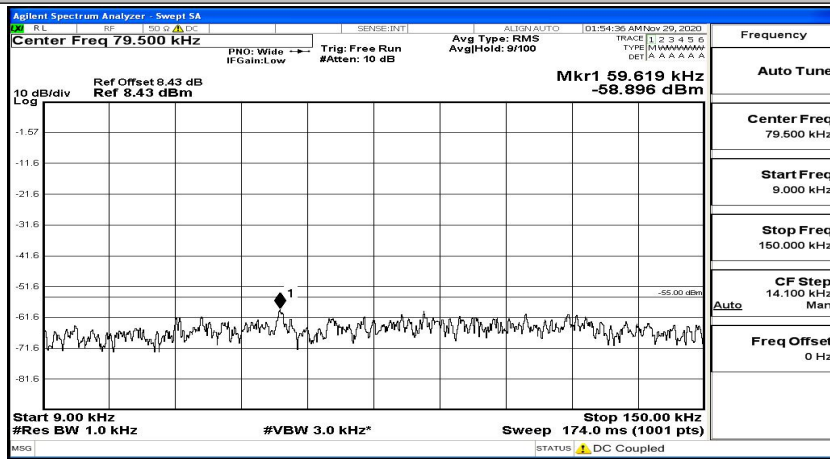

Channel Bandwidth: 5 MHz

(Channel Bandwidth: 5 MHz)_LCH_QPSK_1RB#24

(Channel Bandwidth: 5 MHz)_MCH_QPSK_1RB#0

(Channel Bandwidth: 5 MHz)_MCH_QPSK_1RB#12

(Channel Bandwidth: 5 MHz)_MCH_QPSK_1RB#24

(Channel Bandwidth: 5 MHz)_HCH_QPSK_1RB#0