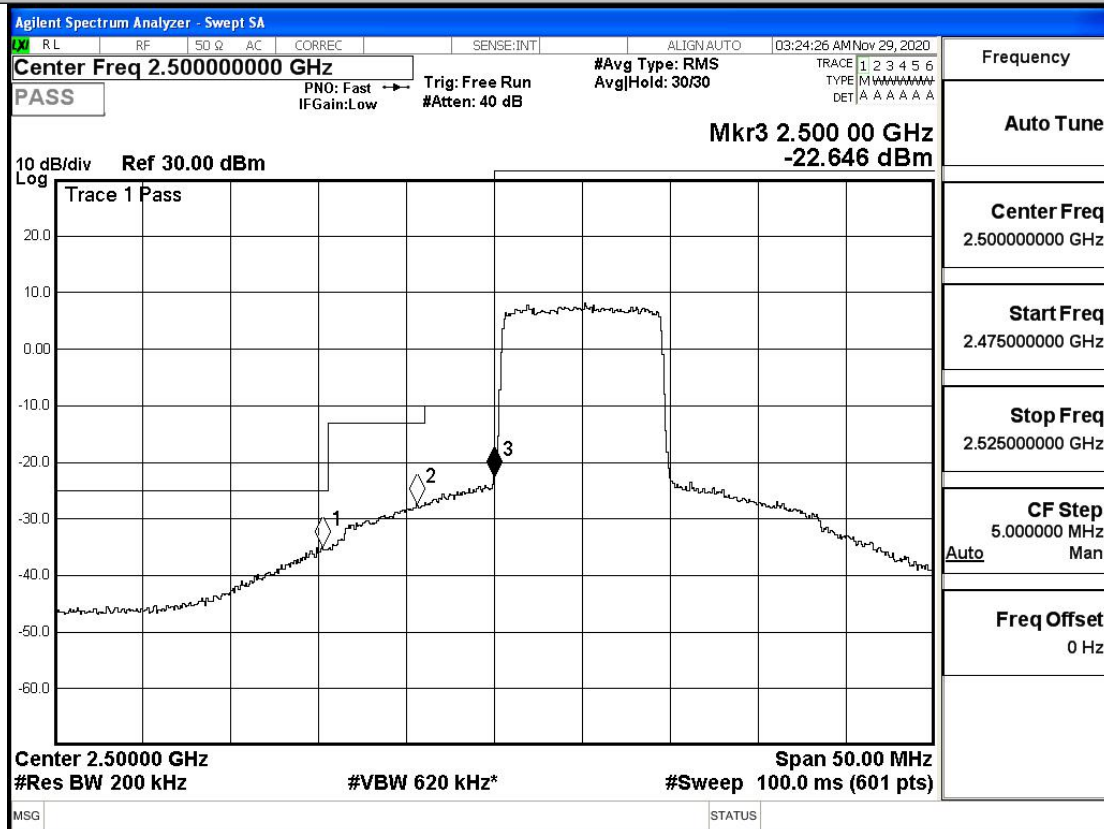

EBW & OBW Test Graph(s) (Channel Bandwidth:20 MHz)_LCH_16QAM

EBW & OBW Test Graph(s) (Channel Bandwidth:20 MHz)_MCH_16QAM

EBW & OBW Test Graph(s) (Channel Bandwidth:20 MHz)_HCH_16QAM

E.4 Band Edge

Band Edge Test Graph(s) (Channel Bandwidth: 5 MHz)_LCH_QPSK

Band Edge Test Graph(s) (Channel Bandwidth: 5 MHz)_HCH_QPSK

Band Edge Test Graph(s) (Channel Bandwidth: 5 MHz)_LCH_16QAM

Band Edge Test Graph(s) (Channel Bandwidth: 5 MHz)_HCH_16QAM

Band Edge Test Graph(s) (Channel Bandwidth: 10 MHz)_LCH_QPSK

Band Edge Test Graph(s) (Channel Bandwidth: 10 MHz)_HCH_QPSK

Band Edge Test Graph(s) (Channel Bandwidth: 10 MHz)_LCH_16QAM

Band Edge Test Graph(s) (Channel Bandwidth: 10 MHz)_HCH_16QAM

Band Edge Test Graph(s) (Channel Bandwidth:15 MHz)_LCH_QPSK