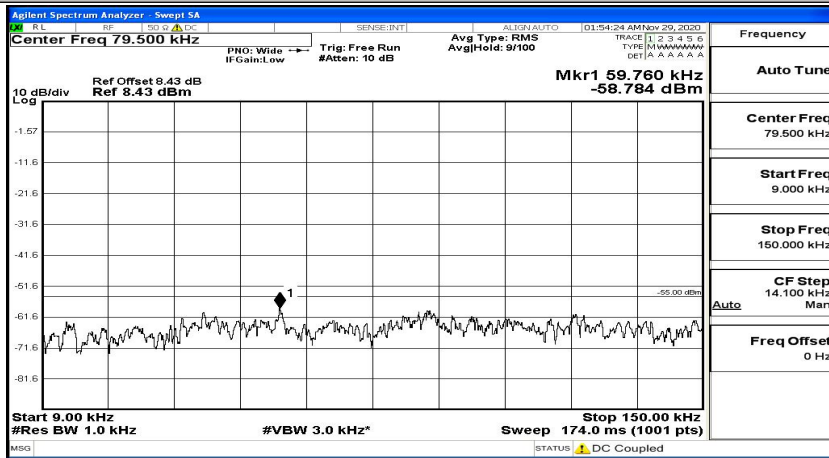

(Channel Bandwidth: 5 MHz)_MCH_QPSK_1RB#12