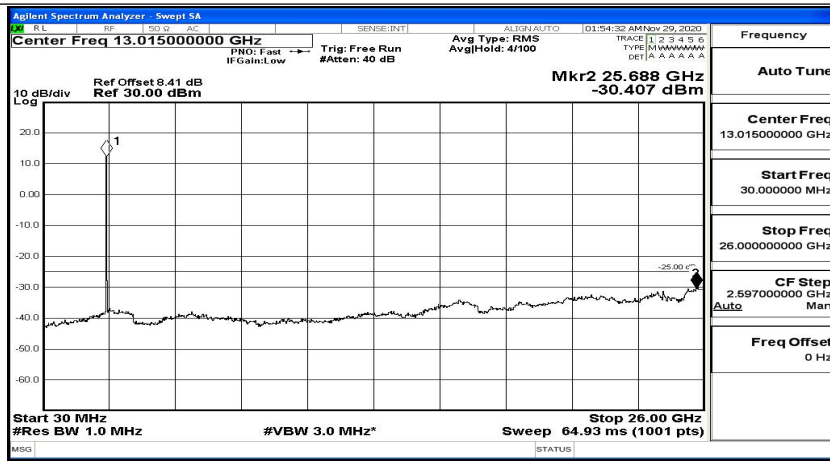

(Channel Bandwidth: 5 MHz)_MCH_QPSK_1RB#24