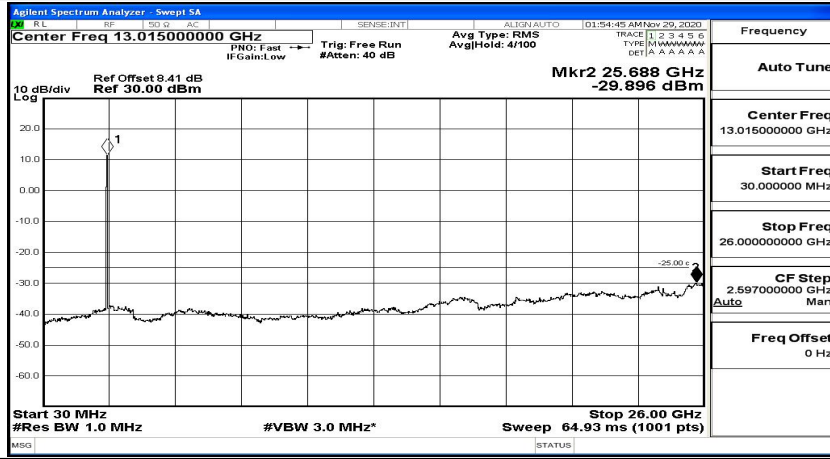

(Channel Bandwidth: 5 MHz)_MCH_QPSK_1RB#24