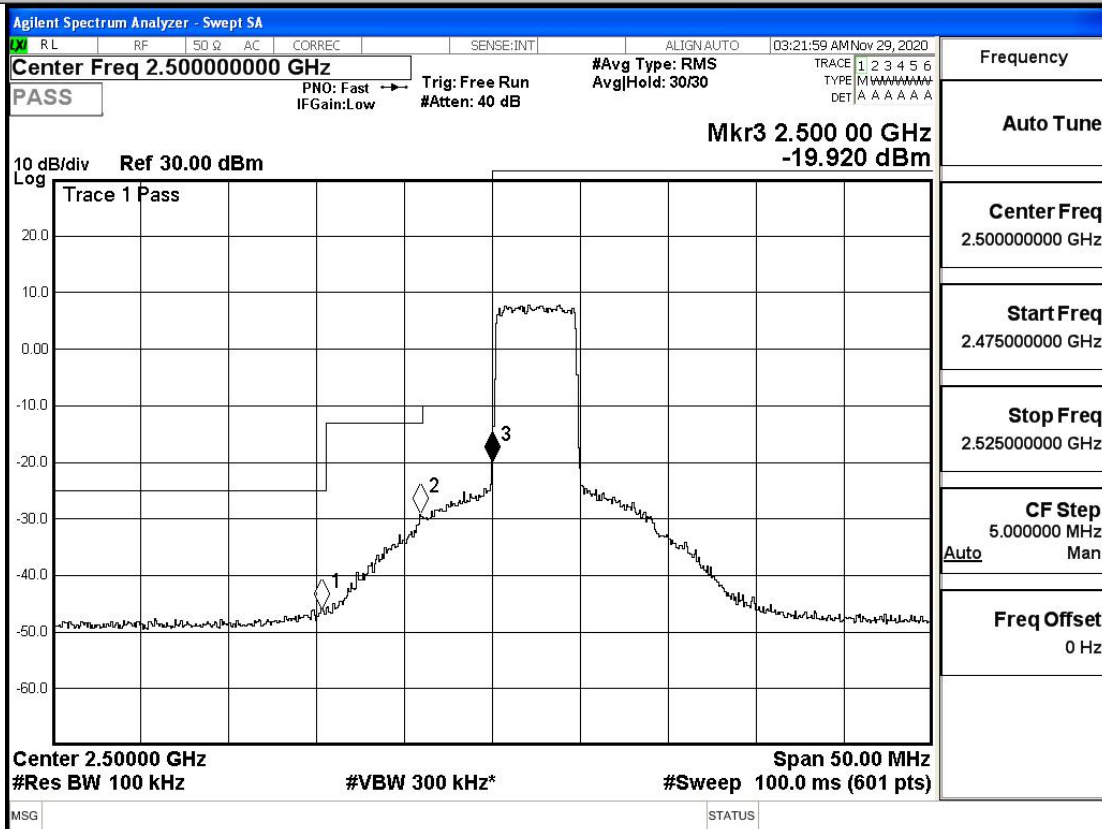

EBW & OBW Test Graph(s) (Channel Bandwidth:20 MHz)_LCH_16QAM

EBW & OBW Test Graph(s) (Channel Bandwidth:20 MHz)_MCH_16QAM

EBW & OBW Test Graph(s) (Channel Bandwidth:20 MHz)_HCH_16QAM

E.4 Band Edge

Band Edge Test Graph(s) (Channel Bandwidth: 5 MHz)_LCH_QPSK

Band Edge Test Graph(s) (Channel Bandwidth: 5 MHz)_HCH_QPSK

Band Edge Test Graph(s) (Channel Bandwidth: 5 MHz)_LCH_16QAM

Band Edge Test Graph(s) (Channel Bandwidth: 5 MHz)_HCH_16QAM

Band Edge Test Graph(s) (Channel Bandwidth: 10 MHz)_LCH_QPSK

Band Edge Test Graph(s) (Channel Bandwidth: 10 MHz)_HCH_QPSK

Band Edge Test Graph(s) (Channel Bandwidth: 10 MHz)_LCH_16QAM

Band Edge Test Graph(s) (Channel Bandwidth: 10 MHz)_HCH_16QAM

Band Edge Test Graph(s) (Channel Bandwidth:15 MHz)_LCH_QPSK