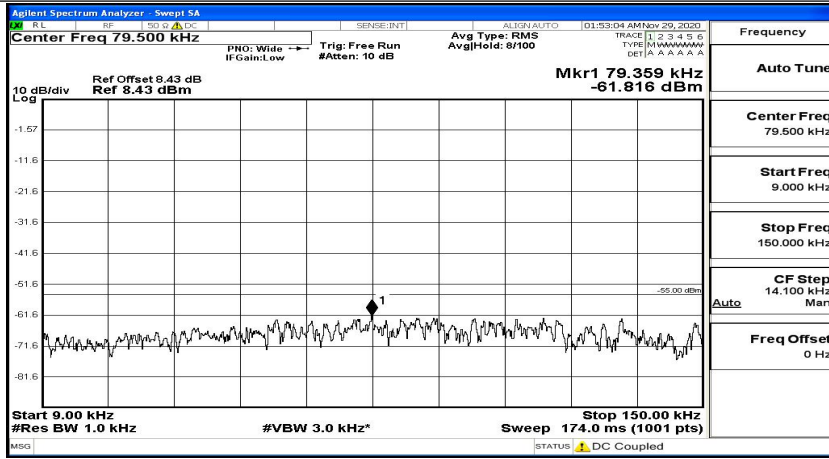

(Channel Bandwidth: 5 MHz)_LCH_QPSK_1RB#24