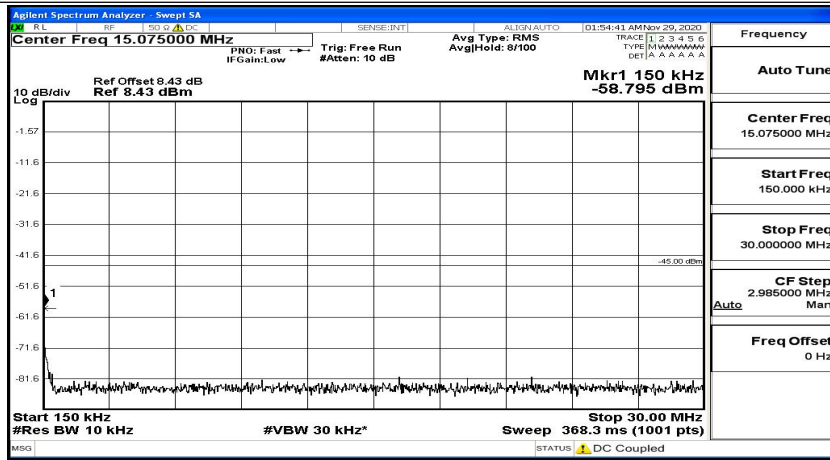

Channel Bandwidth: 5 MHz

(Channel Bandwidth: 5 MHz)_LCH_QPSK_1RB#24

(Channel Bandwidth: 5 MHz)_MCH_QPSK_1RB#0

(Channel Bandwidth: 5 MHz)_MCH_QPSK_1RB#12

(Channel Bandwidth: 5 MHz)_MCH_QPSK_1RB#24

(Channel Bandwidth: 5 MHz)_HCH_QPSK_1RB#0