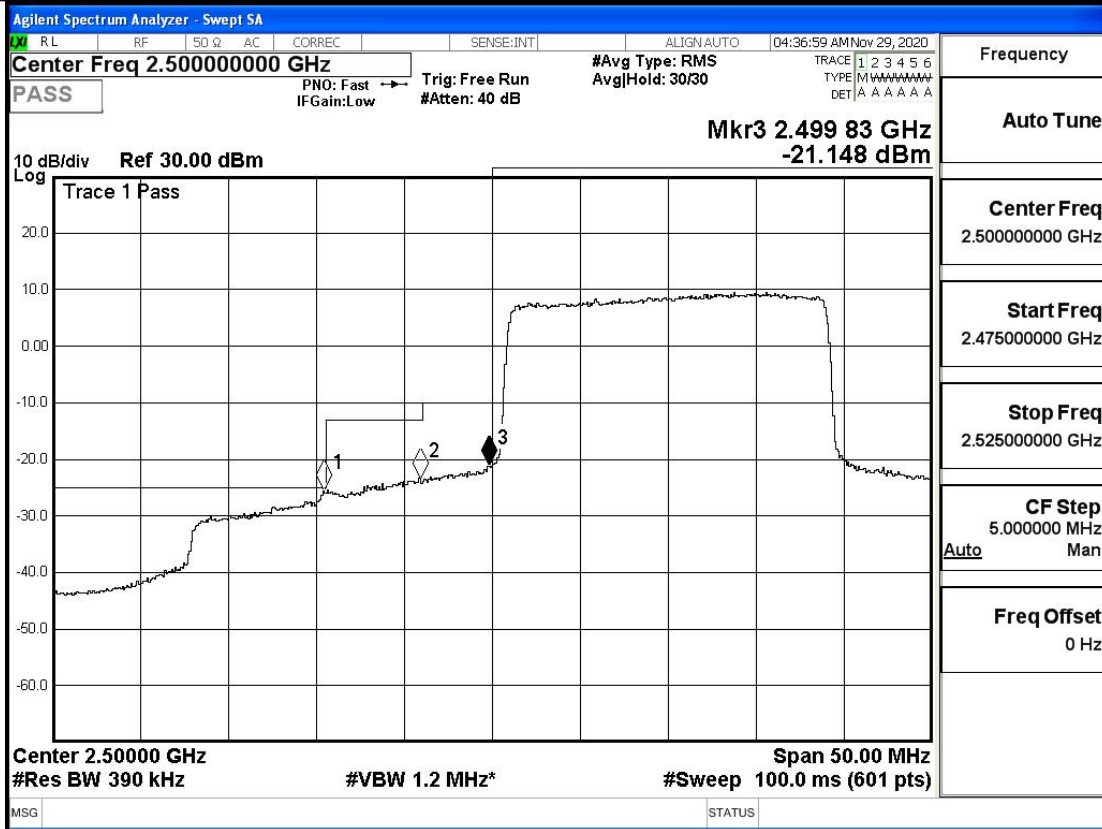

Band Edge Test Graph(s) (Channel Bandwidth: 10 MHz)_HCH_QPSK

Band Edge Test Graph(s) (Channel Bandwidth: 10 MHz)_LCH_16QAM

Band Edge Test Graph(s) (Channel Bandwidth: 10 MHz)_HCH_16QAM

Band Edge Test Graph(s) (Channel Bandwidth:15 MHz)_LCH_QPSK

Band Edge Test Graph(s) (Channel Bandwidth: 15 MHz)_HCH_QPSK

Band Edge Test Graph(s) (Channel Bandwidth: 15 MHz)_LCH_16QAM

Band Edge Test Graph(s) (Channel Bandwidth:20 MHz)_LCH_QPSK

Band Edge Test Graph(s) (Channel Bandwidth:20 MHz)_HCH_QPSK