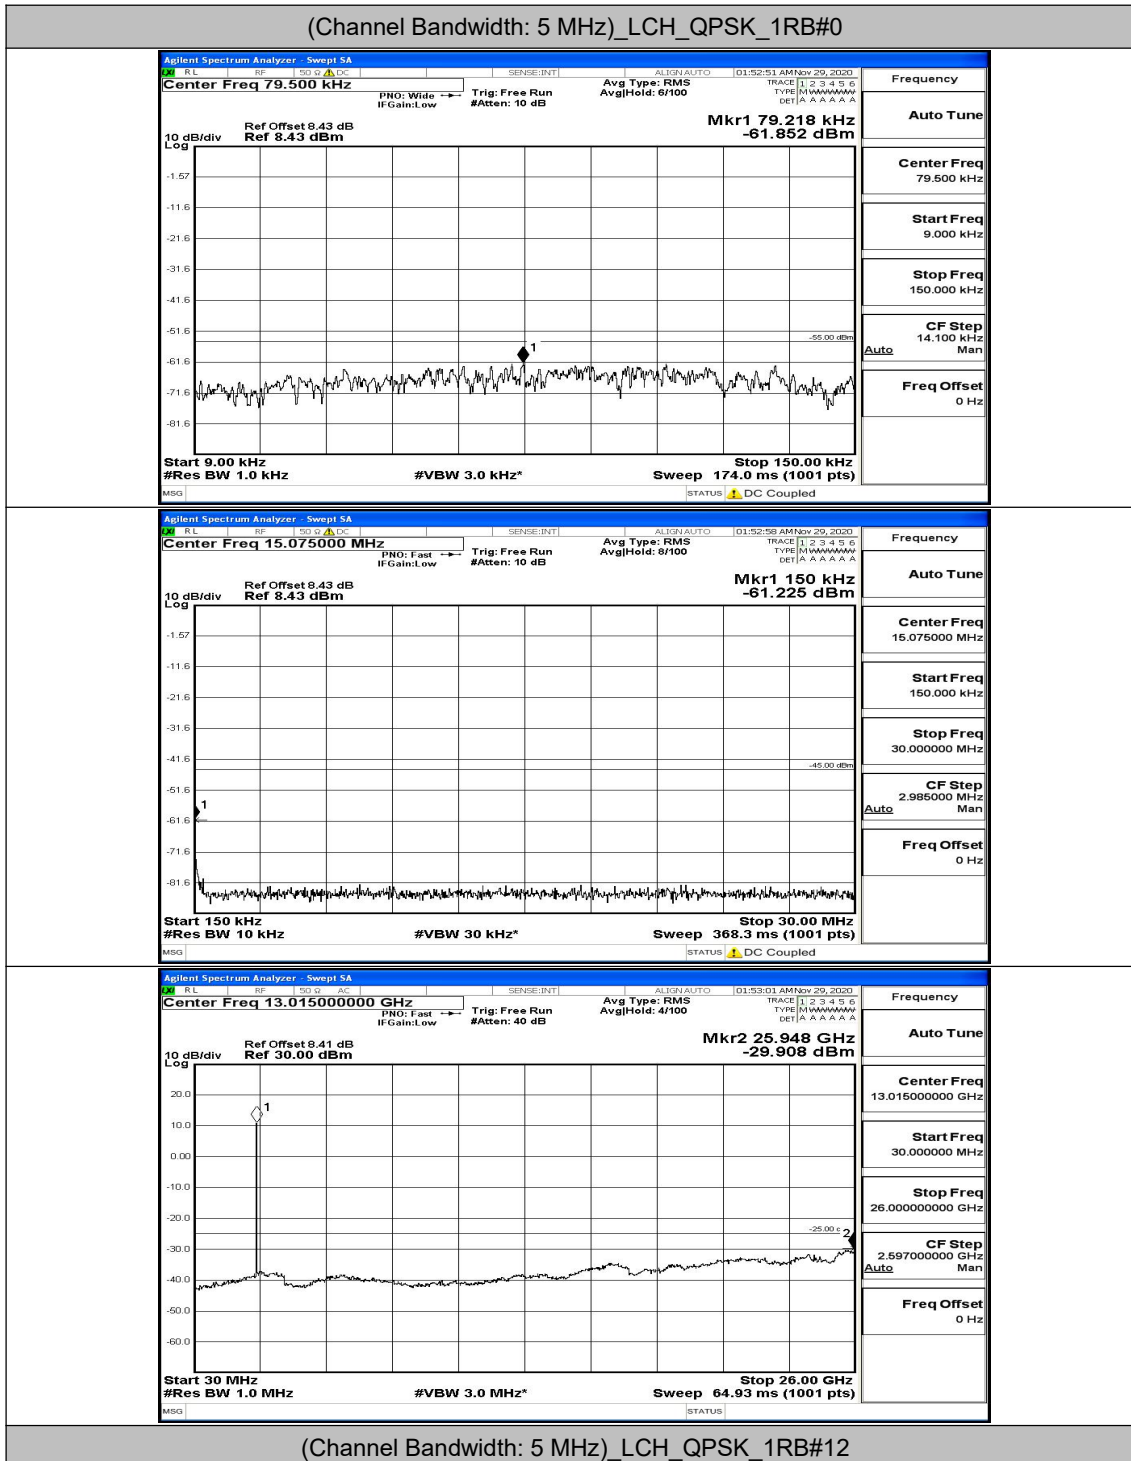

E.5 Conducted Spurious Emission

Appendix E: Conducted Spurious Emission

Test Graphs

Channel Bandwidth: 5 MHz