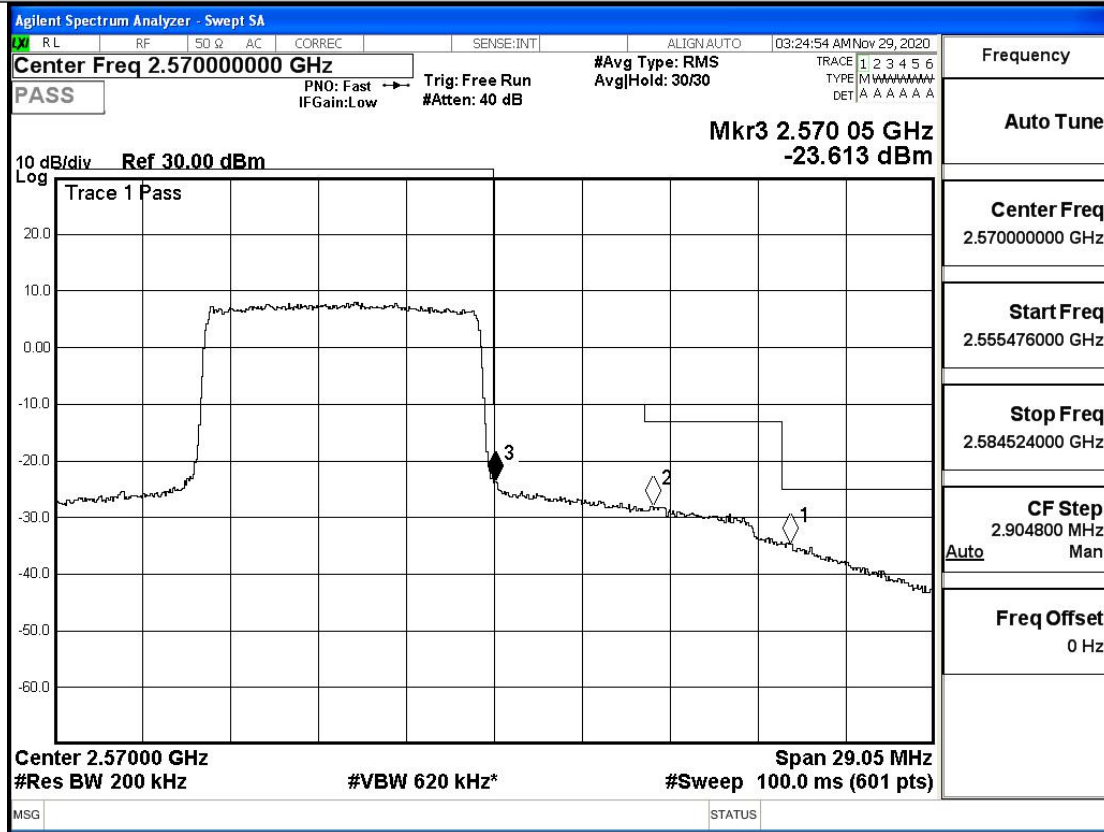

EBW & OBW Test Graph(s) (Channel Bandwidth:20 MHz)_LCH_16QAM

EBW & OBW Test Graph(s) (Channel Bandwidth:20 MHz)_MCH_16QAM

EBW & OBW Test Graph(s) (Channel Bandwidth:20 MHz)_HCH_16QAM

E.4 Band Edge

Band Edge Test Graph(s) (Channel Bandwidth: 5 MHz)_LCH_QPSK

Band Edge Test Graph(s) (Channel Bandwidth: 5 MHz)_HCH_QPSK

Band Edge Test Graph(s) (Channel Bandwidth: 5 MHz)_LCH_16QAM

Band Edge Test Graph(s) (Channel Bandwidth: 5 MHz)_HCH_16QAM

Band Edge Test Graph(s) (Channel Bandwidth: 10 MHz)_LCH_QPSK

Band Edge Test Graph(s) (Channel Bandwidth: 10 MHz)_HCH_QPSK

Band Edge Test Graph(s) (Channel Bandwidth: 10 MHz)_LCH_16QAM

Band Edge Test Graph(s) (Channel Bandwidth: 10 MHz)_HCH_16QAM

Band Edge Test Graph(s) (Channel Bandwidth:15 MHz)_LCH_QPSK