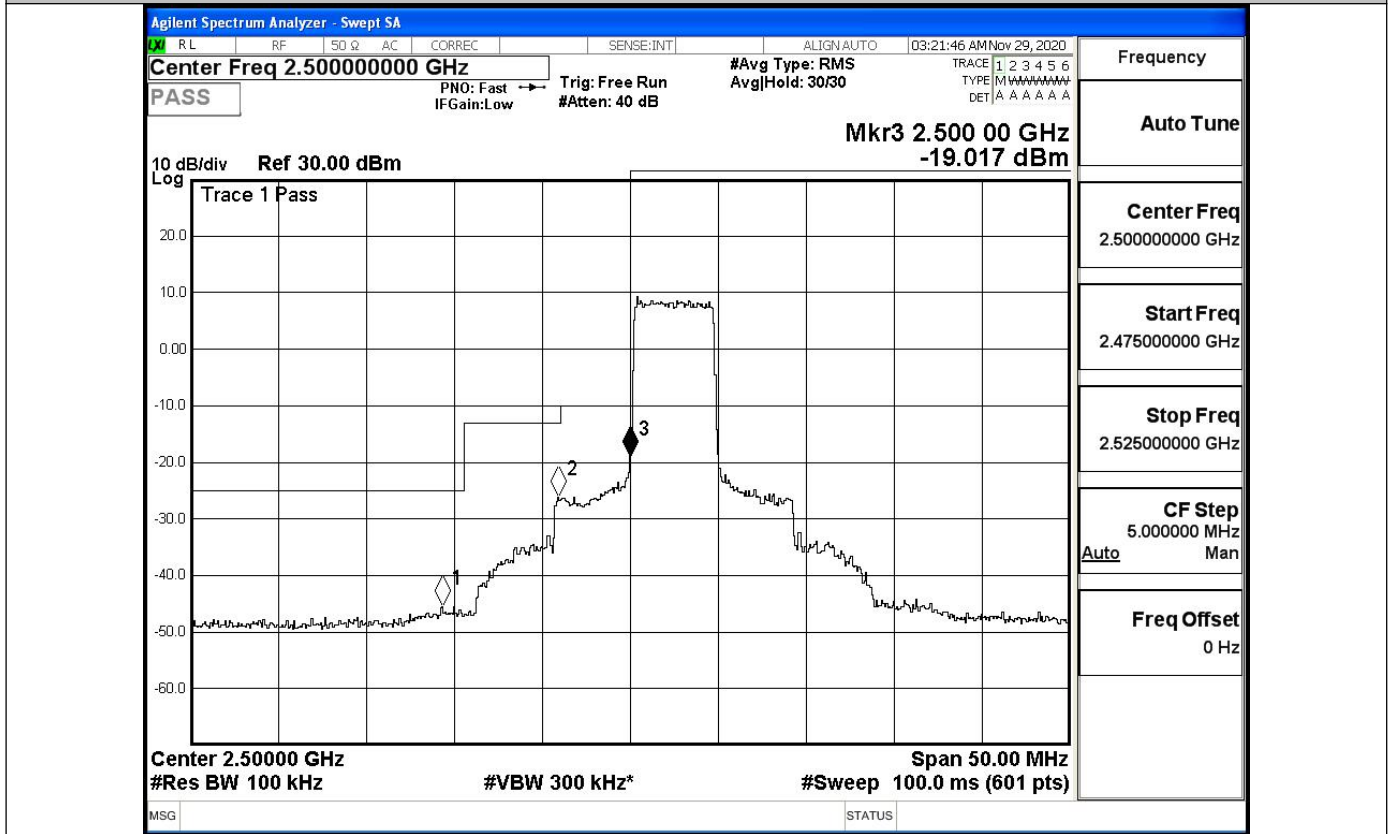

EBW & OBW Test Graph(s) (Channel Bandwidth:20 MHz)_LCH_16QAM

EBW & OBW Test Graph(s) (Channel Bandwidth:20 MHz)_MCH_16QAM

EBW & OBW Test Graph(s) (Channel Bandwidth:20 MHz)_HCH_16QAM

E.4 Band Edge

Band Edge Test Graph(s) (Channel Bandwidth: 5 MHz)_LCH_QPSK

Band Edge Test Graph(s) (Channel Bandwidth: 5 MHz)_HCH_QPSK

Band Edge Test Graph(s) (Channel Bandwidth: 5 MHz)_LCH_16QAM

Band Edge Test Graph(s) (Channel Bandwidth: 5 MHz)_HCH_16QAM

Band Edge Test Graph(s) (Channel Bandwidth: 10 MHz)_LCH_QPSK

Band Edge Test Graph(s) (Channel Bandwidth: 10 MHz)_HCH_QPSK

Band Edge Test Graph(s) (Channel Bandwidth: 10 MHz)_LCH_16QAM

Band Edge Test Graph(s) (Channel Bandwidth: 10 MHz)_HCH_16QAM

Band Edge Test Graph(s) (Channel Bandwidth:15 MHz)_LCH_QPSK