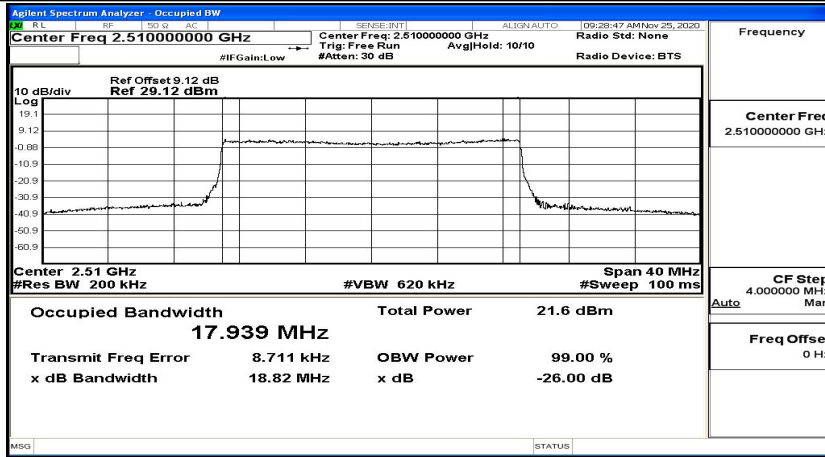

EBW & OBW Test Graph(s) (Channel Bandwidth:20 MHz)_LCH_16QAM

EBW & OBW Test Graph(s) (Channel Bandwidth:20 MHz)_MCH_16QAM

EBW & OBW Test Graph(s) (Channel Bandwidth:20 MHz)_HCH_16QAM

E.4 Band Edge

Band Edge Test Graph(s) (Channel Bandwidth: 5 MHz)_LCH_QPSK

Band Edge Test Graph(s) (Channel Bandwidth: 5 MHz)_HCH_QPSK

Band Edge Test Graph(s) (Channel Bandwidth: 5 MHz)_LCH_16QAM

Band Edge Test Graph(s) (Channel Bandwidth: 5 MHz)_HCH_16QAM

Band Edge Test Graph(s) (Channel Bandwidth: 10 MHz)_LCH_QPSK