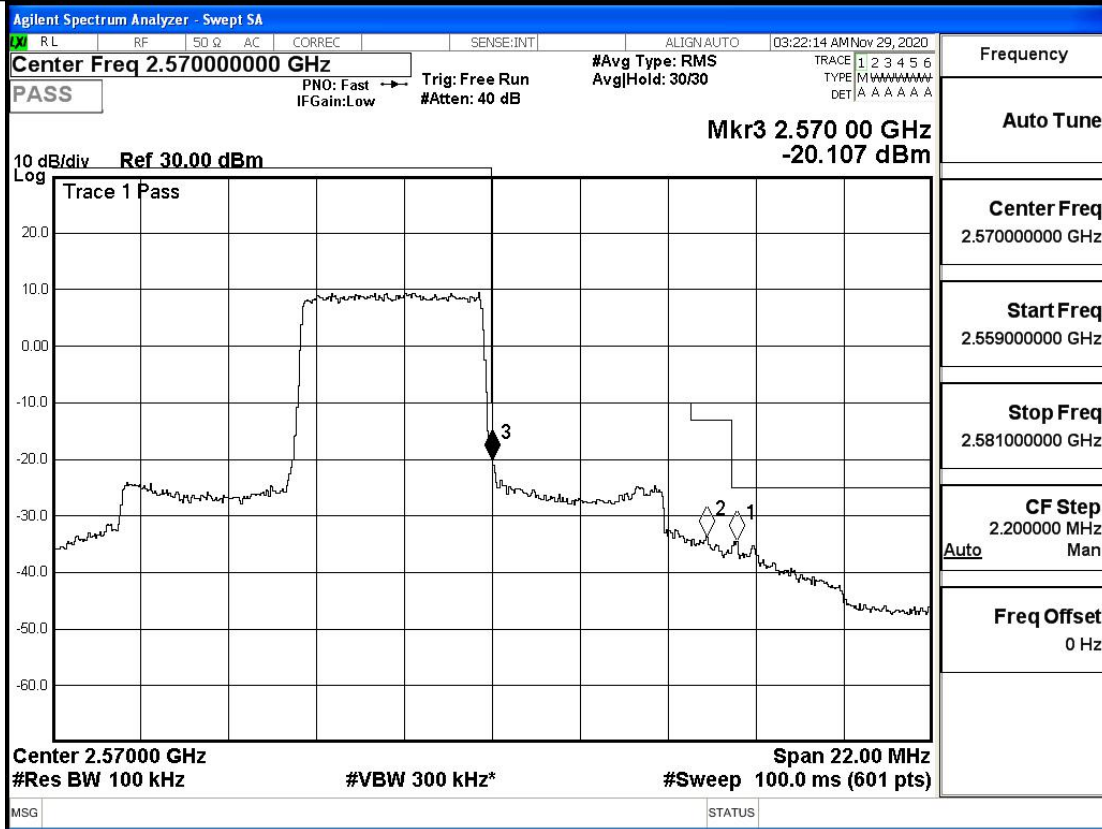

EBW & OBW Test Graph(s) (Channel Bandwidth:20 MHz)_LCH_16QAM

EBW & OBW Test Graph(s) (Channel Bandwidth:20 MHz)_MCH_16QAM

EBW & OBW Test Graph(s) (Channel Bandwidth:20 MHz)_HCH_16QAM

E.4 Band Edge

Band Edge Test Graph(s) (Channel Bandwidth: 5 MHz)_LCH_QPSK

Band Edge Test Graph(s) (Channel Bandwidth: 5 MHz)_HCH_QPSK

Band Edge Test Graph(s) (Channel Bandwidth: 5 MHz)_LCH_16QAM

Band Edge Test Graph(s) (Channel Bandwidth: 5 MHz)_HCH_16QAM

Band Edge Test Graph(s) (Channel Bandwidth: 10 MHz)_LCH_QPSK