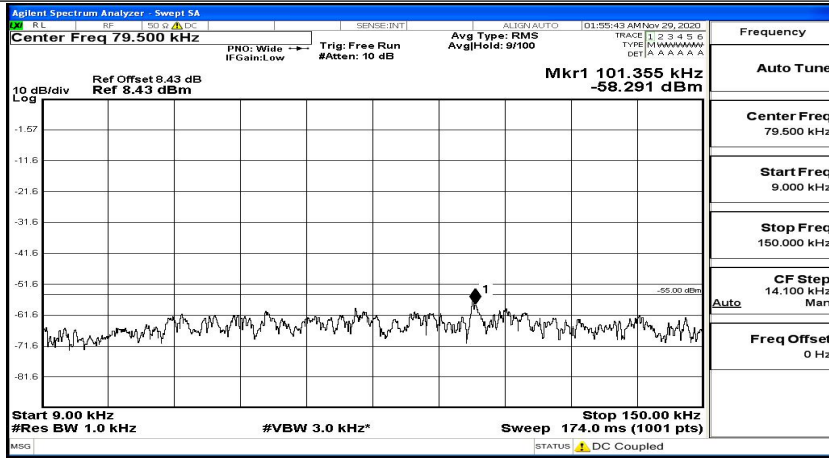

(Channel Bandwidth: 5 MHz)_HCH_QPSK_1RB#24