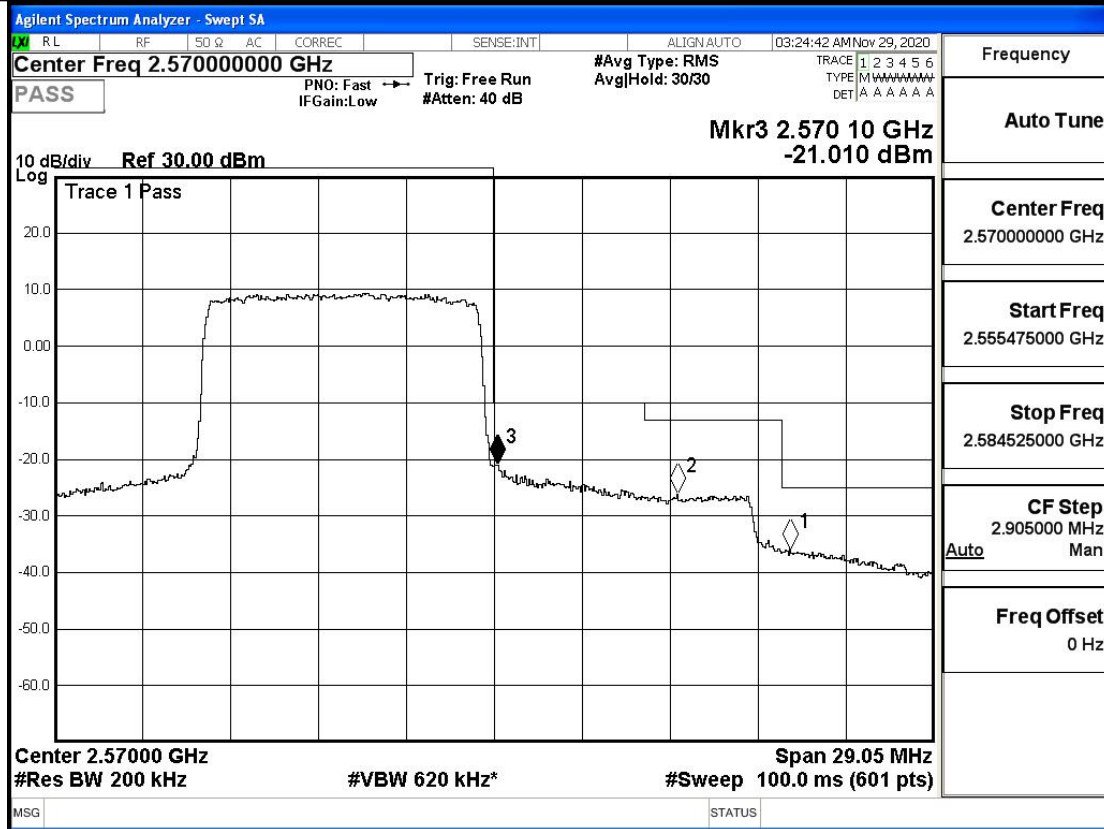

Band Edge Test Graph(s) (Channel Bandwidth: 5 MHz)_HCH_QPSK

Band Edge Test Graph(s) (Channel Bandwidth: 5 MHz)_LCH_16QAM

Band Edge Test Graph(s) (Channel Bandwidth: 5 MHz)_HCH_16QAM

Band Edge Test Graph(s) (Channel Bandwidth: 10 MHz)_LCH_QPSK

Band Edge Test Graph(s) (Channel Bandwidth: 10 MHz)_HCH_QPSK

Band Edge Test Graph(s) (Channel Bandwidth: 10 MHz)_LCH_16QAM

Band Edge Test Graph(s) (Channel Bandwidth: 10 MHz)_HCH_16QAM

Band Edge Test Graph(s) (Channel Bandwidth:15 MHz)_LCH_QPSK