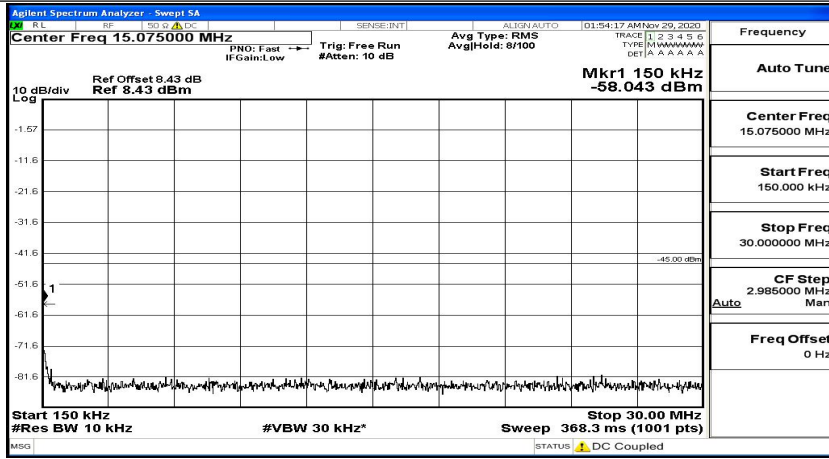

Channel Bandwidth: 5 MHz

(Channel Bandwidth: 5 MHz)_LCH_QPSK_1RB#24

(Channel Bandwidth: 5 MHz)_MCH_QPSK_1RB#0

(Channel Bandwidth: 5 MHz)_MCH_QPSK_1RB#12

(Channel Bandwidth: 5 MHz)_MCH_QPSK_1RB#24

(Channel Bandwidth: 5 MHz)_HCH_QPSK_1RB#0