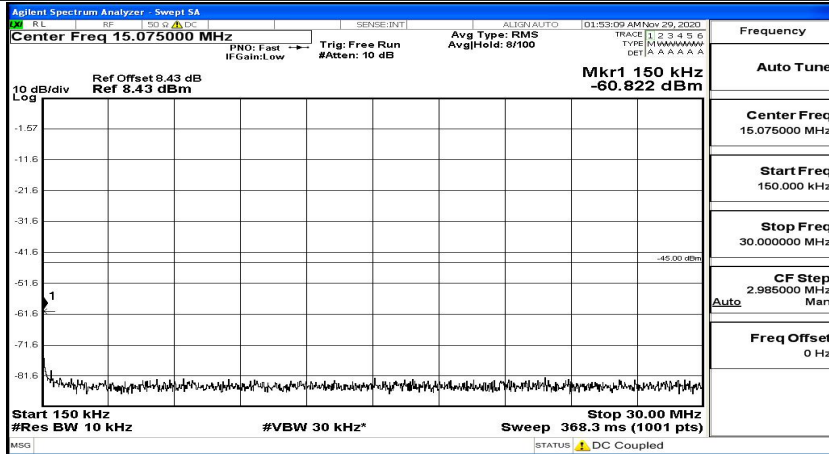

(Channel Bandwidth: 5 MHz)_LCH_QPSK_1RB#24