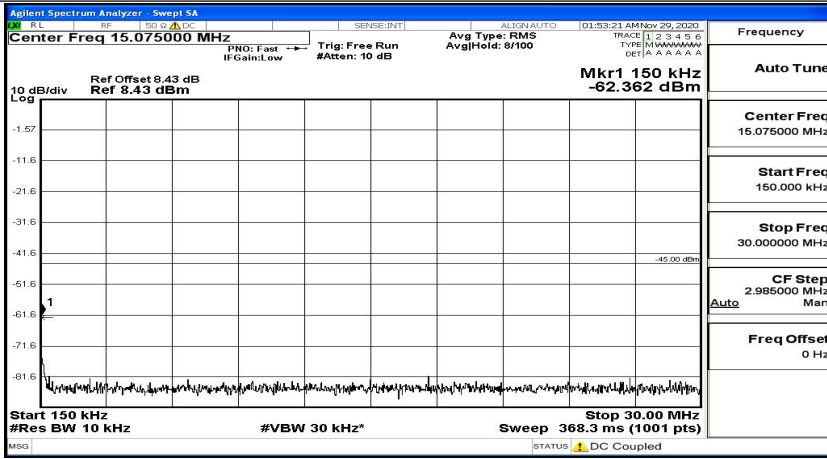

(Channel Bandwidth: 5 MHz)_MCH_QPSK_1RB#0